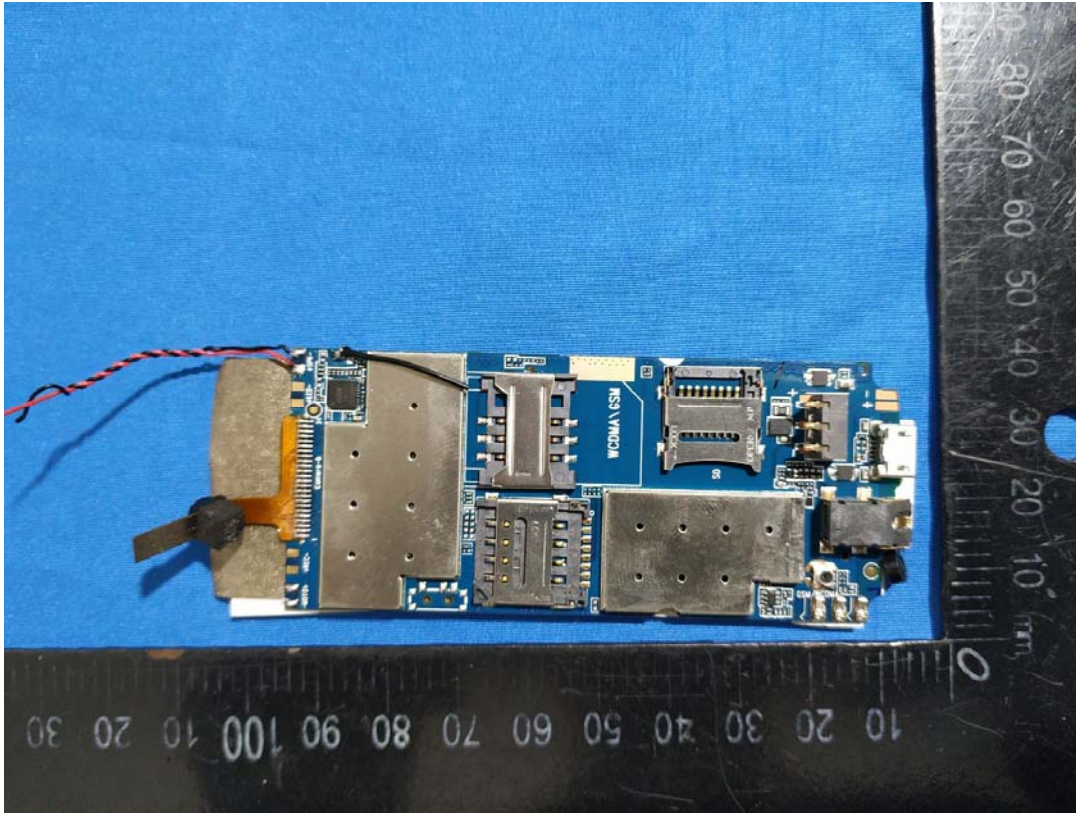

EXHIBIT C - EUT INTERNAL PHOTOGRAPHS

CPU

2G3G chip

Bluetooth Antenna

GSM& WCDMA ANTENNA