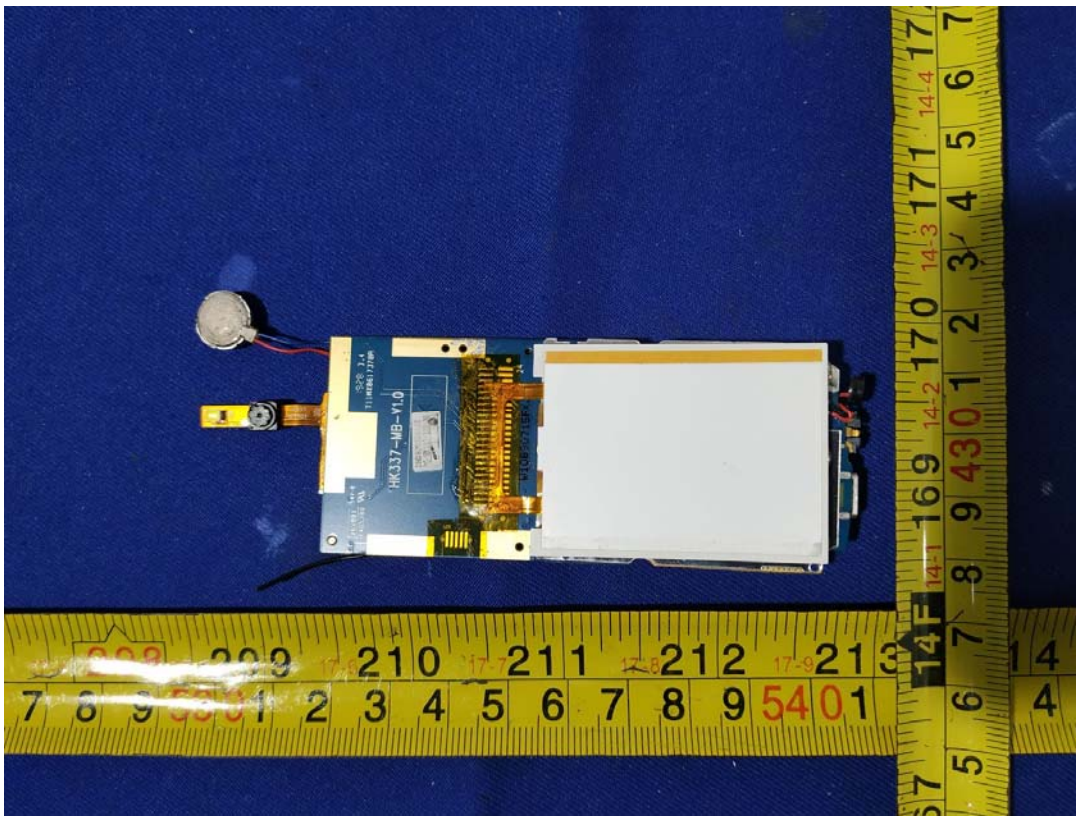

EXHIBIT C - EUT INTERNAL PHOTOGRAPHS

CPU

2G3G chip

Bluetooth Antenna

GSM& WCDMA ANTENNA