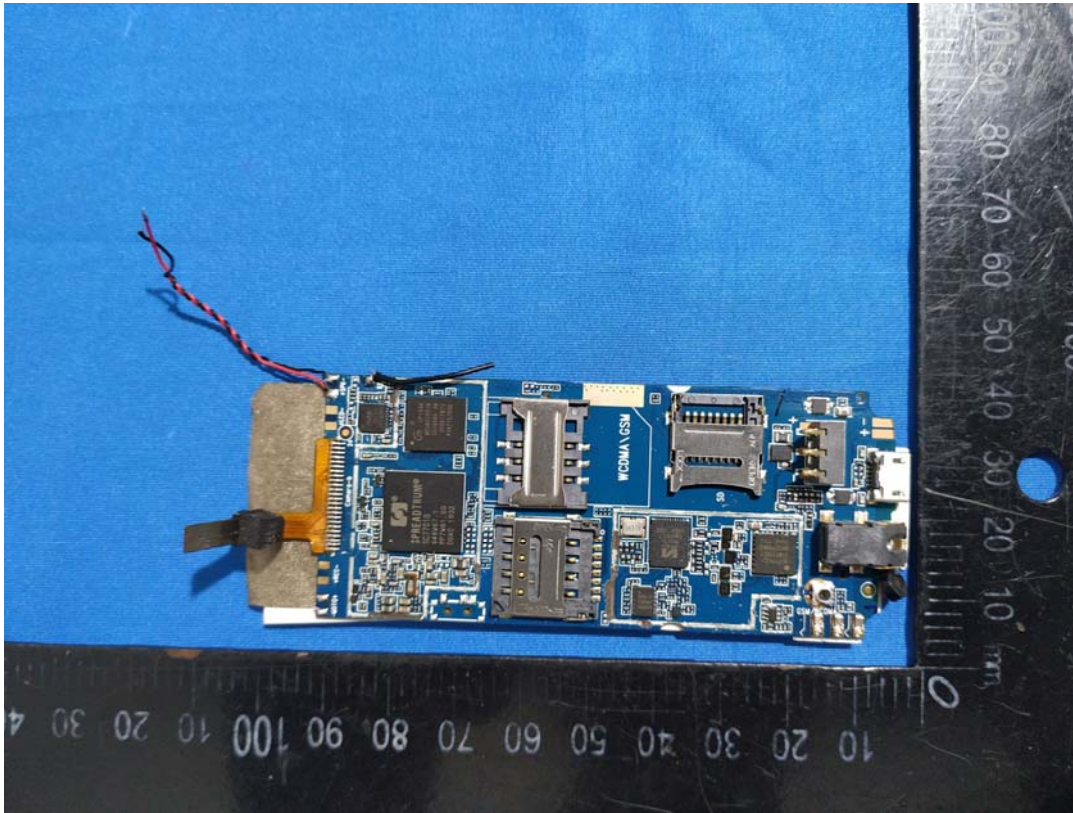

EXHIBIT C - EUT INTERNAL PHOTOGRAPHS

CPU

2G3G chip

Bluetooth Antenna

GSM& WCDMA ANTENNA