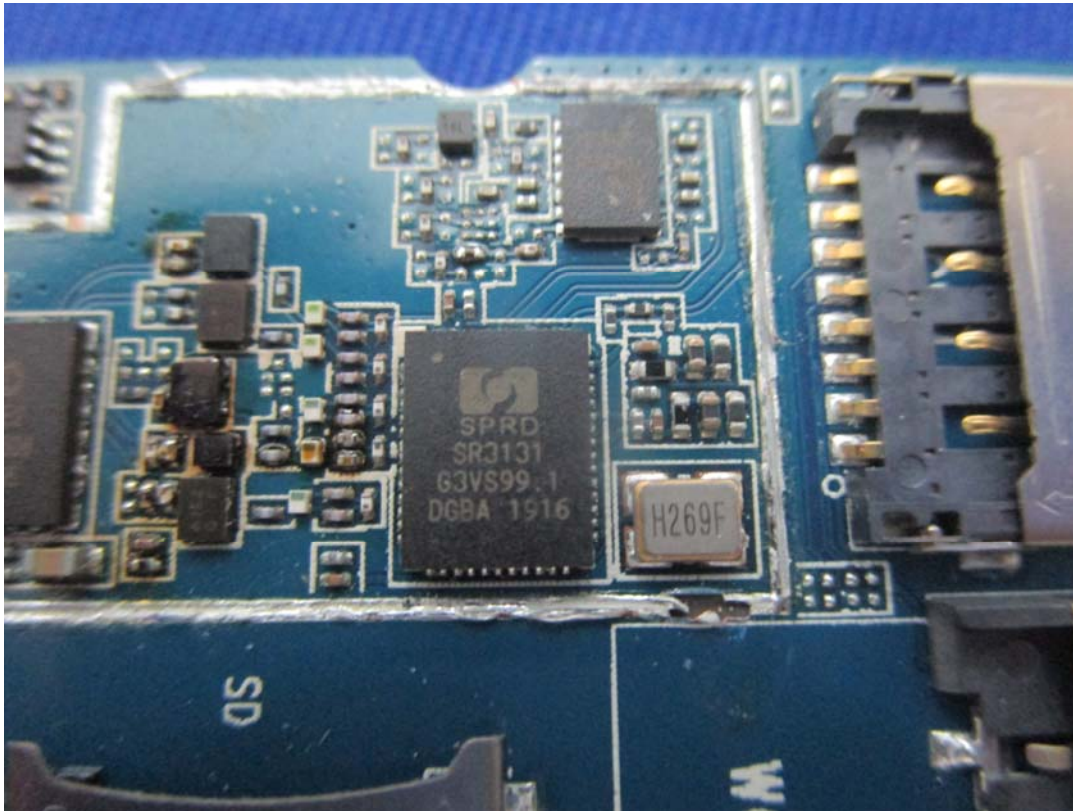

EXHIBIT C - EUT INTERNAL PHOTOGRAPHS

CPU

2G3G chip

Bluetooth Antenna

GSM& WCDMA ANTENNA