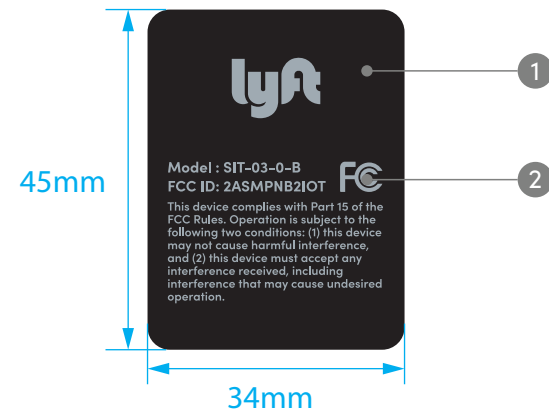

FCC label

Shows layout when used with more certification marks. Shown as reference only. Do not use artwork

Use this artwork

IoT bottom view

- 1 **FCC LABEL**
Material: Label
Color: Black (PMS Process black)
Finish: Matte
- 2 **ALL GRAPHICS**
Color: PMS 429C