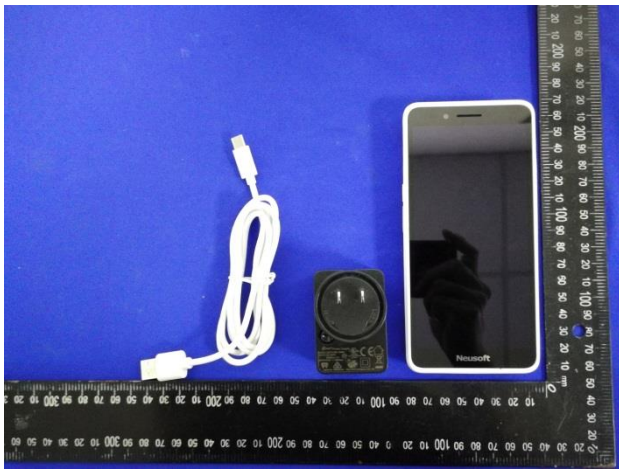

EUT Photos (Model: S611G)

EUT Antenna Locations

SAR Test Setup Photos

Head

Right Cheek

Right Tilted

Left Cheek

Left Tilted

Body

Front side (10mm)

Back side(10mm)

Top side(10mm)

Bottom side(10mm)

Left side(10mm)

Right side(10mm)

Extremity Back side (0mm)

EUT holder Perturbation Evaluation Test Setup Photos

DUT with device holder (DUT direct contact with the phantom)

DUT without device holder (DUT direct contact with the phantom)