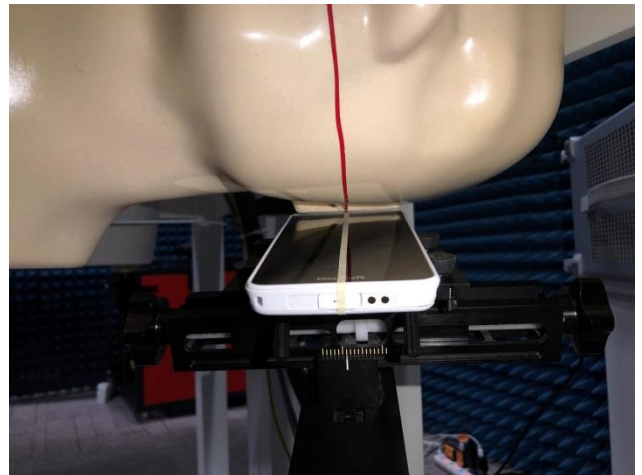

EUT Photos (Model: S611G)

EUT Antenna Locations

SAR Test Setup Photos

Head

Right Cheek

Right Tilted

Left Cheek

Left Tilted

Body

Front side (10mm)

Back side(10mm)

Top side(10mm)

Bottom side(10mm)

Left side(10mm)

Right side(10mm)

Extremity Back side (0mm)

EUT holder Perturbation Evaluation Test Setup Photos

DUT with device holder (DUT direct contact with the phantom)

DUT without device holder (DUT direct contact with the phantom)