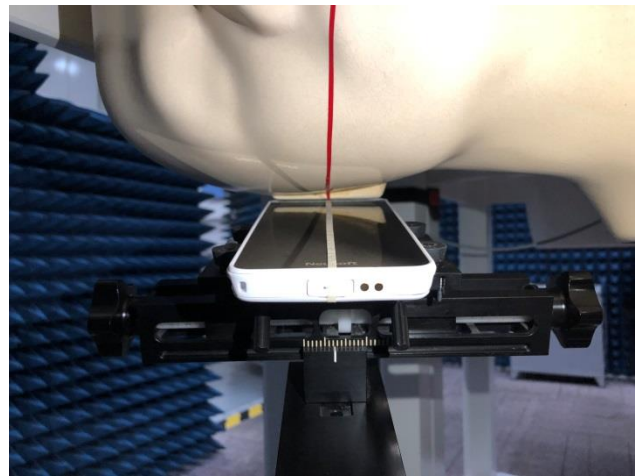

EUT Photos (Model: S611G)

EUT Antenna Locations

SAR Test Setup Photos

Head

Right Cheek

Right Tilted

Left Cheek

Left Tilted

Body

Front side (10mm)

Back side(10mm)

Top side(10mm)

Bottom side(10mm)

Left side(10mm)

Right side(10mm)

Extremity Back side (0mm)

EUT holder Perturbation Evaluation Test Setup Photos

DUT with device holder (DUT direct contact with the phantom)

DUT without device holder (DUT direct contact with the phantom)