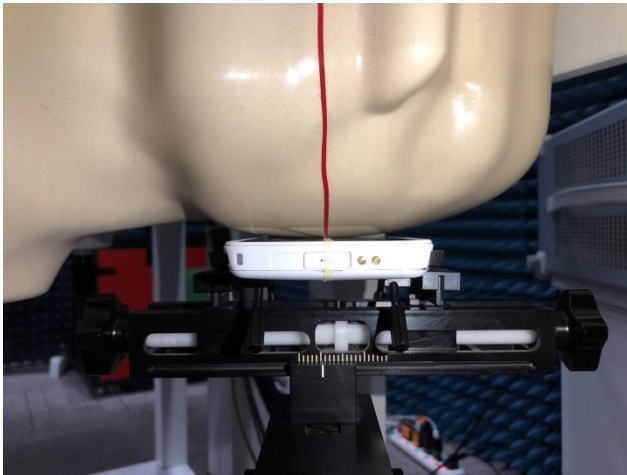

EUT Photos (Model: S611G)

EUT Antenna Locations

SAR Test Setup Photos

Head

Right Cheek

Right Tilted

Left Cheek

Left Tilted

Body

Front side (10mm)

Back side(10mm)

Top side(10mm)

Bottom side(10mm)

Left side(10mm)

Right side(10mm)

Extremity Back side (0mm)

EUT holder Perturbation Evaluation Test Setup Photos

DUT with device holder (DUT direct contact with the phantom)

DUT without device holder (DUT direct contact with the phantom)