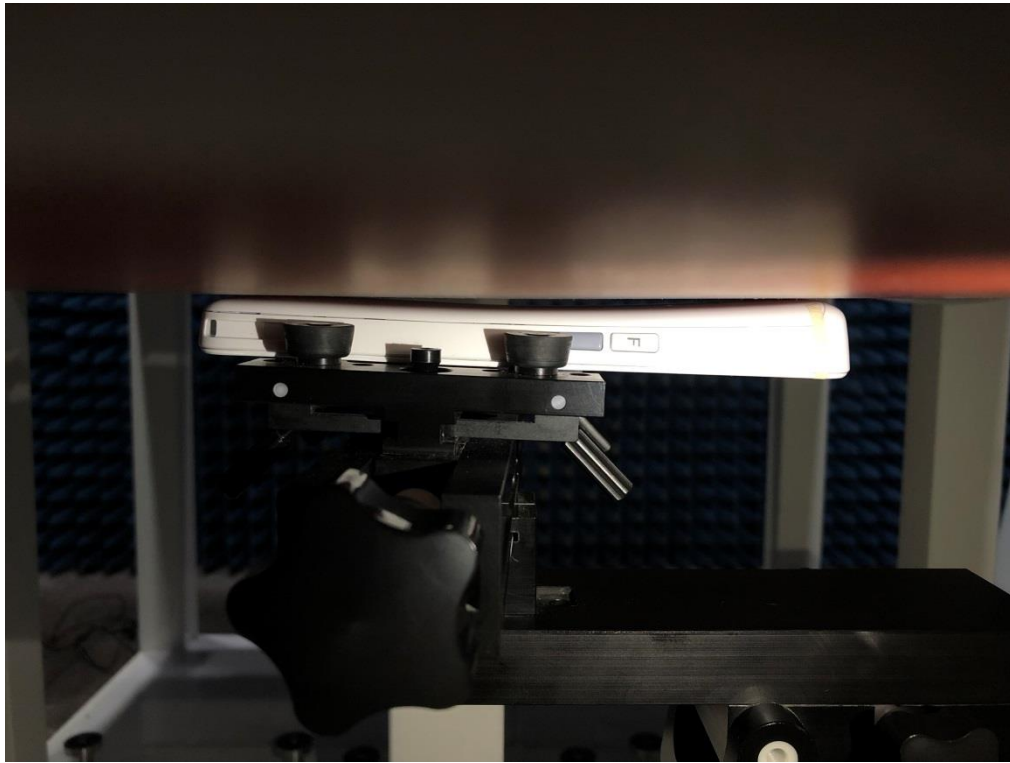

EUT Photos (Model: S611G)

EUT Antenna Locations

SAR Test Setup Photos

Head

Right Cheek

Right Tilted

Left Cheek

Left Tilted

Body

Front side (10mm)

Back side(10mm)

Top side(10mm)

Bottom side(10mm)

Left side(10mm)

Right side(10mm)

Extremity Back side (0mm)

EUT holder Perturbation Evaluation Test Setup Photos

DUT with device holder (DUT direct contact with the phantom)

DUT without device holder (DUT direct contact with the phantom)