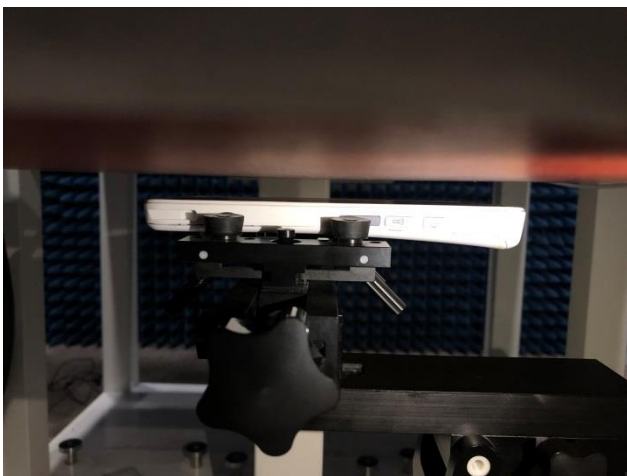

EUT Photos (Model: S611G)

EUT Antenna Locations

SAR Test Setup Photos

Head

Right Cheek

Right Tilted

Left Cheek

Left Tilted

Body

Front side (10mm)

Back side(10mm)

Top side(10mm)

Bottom side(10mm)

Left side(10mm)

Right side(10mm)

Extremity Back side (0mm)

EUT holder Perturbation Evaluation Test Setup Photos

DUT with device holder (DUT direct contact with the phantom)

DUT without device holder (DUT direct contact with the phantom)