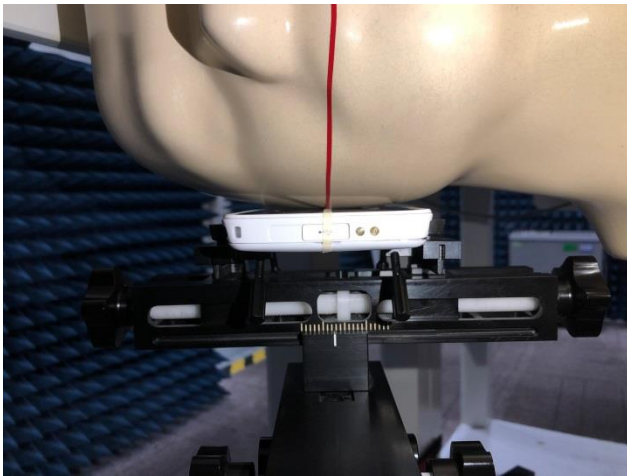

EUT Photos (Model: S611G)

EUT Antenna Locations

SAR Test Setup Photos

Head

Right Cheek

Right Tilted

Left Cheek

Left Tilted

Body

Front side (10mm)

Back side(10mm)

Top side(10mm)

Bottom side(10mm)

Left side(10mm)

Right side(10mm)

Extremity Back side (0mm)

EUT holder Perturbation Evaluation Test Setup Photos

DUT with device holder (DUT direct contact with the phantom)

DUT without device holder (DUT direct contact with the phantom)