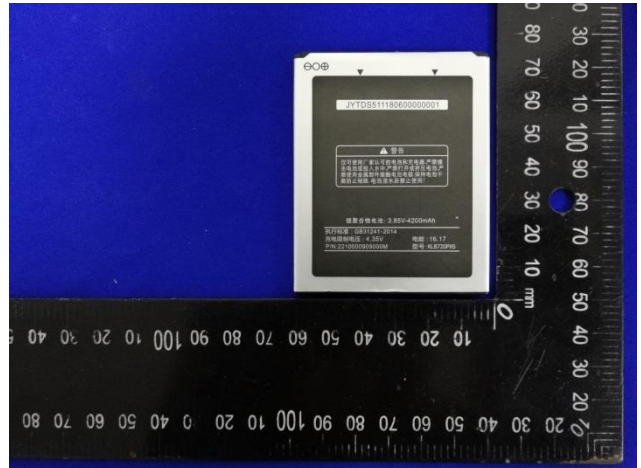

EUT Photos (Model: S611G)

EUT Antenna Locations

SAR Test Setup Photos

Head

Right Cheek

Right Tilted

Left Cheek

Left Tilted

Body

Front side (10mm)

Back side(10mm)

Top side(10mm)

Bottom side(10mm)

Left side(10mm)

Right side(10mm)

Extremity Back side (0mm)