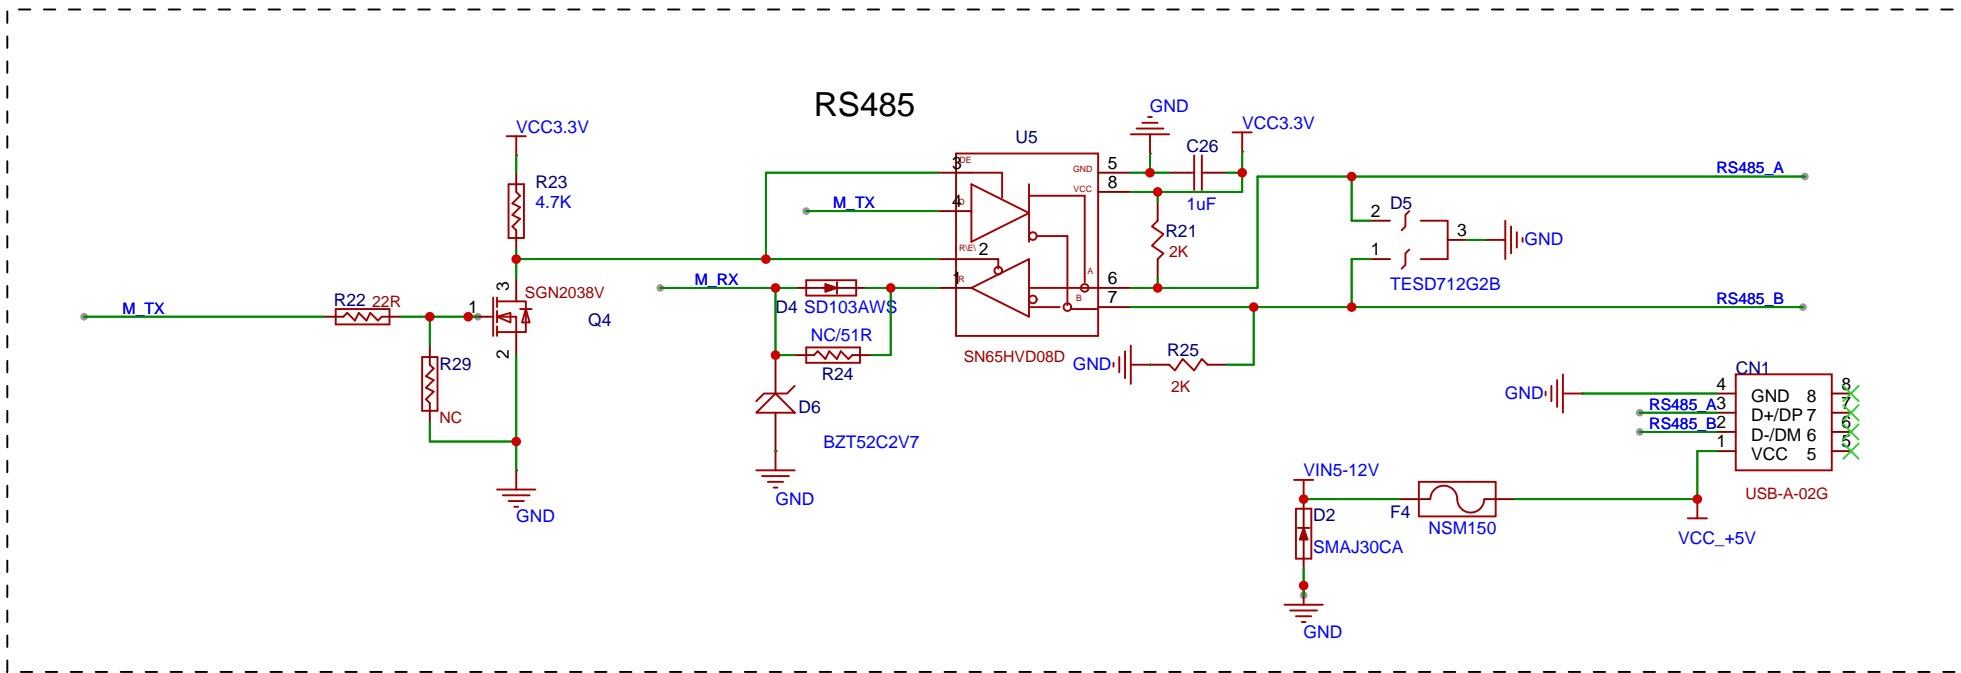

- M1 ○
- M2 ○
- M3 ○
- M4 ○

Checked By:	=checkedBy
Approved By:	=approvedBy

TITLE: WFBLE.DTU.PlugProA-25 V8.0.0.1		REV: 1.0
Company: Your Company		Sheet: 1/1
Date: 2022-05-23	Drawn By: eybond	