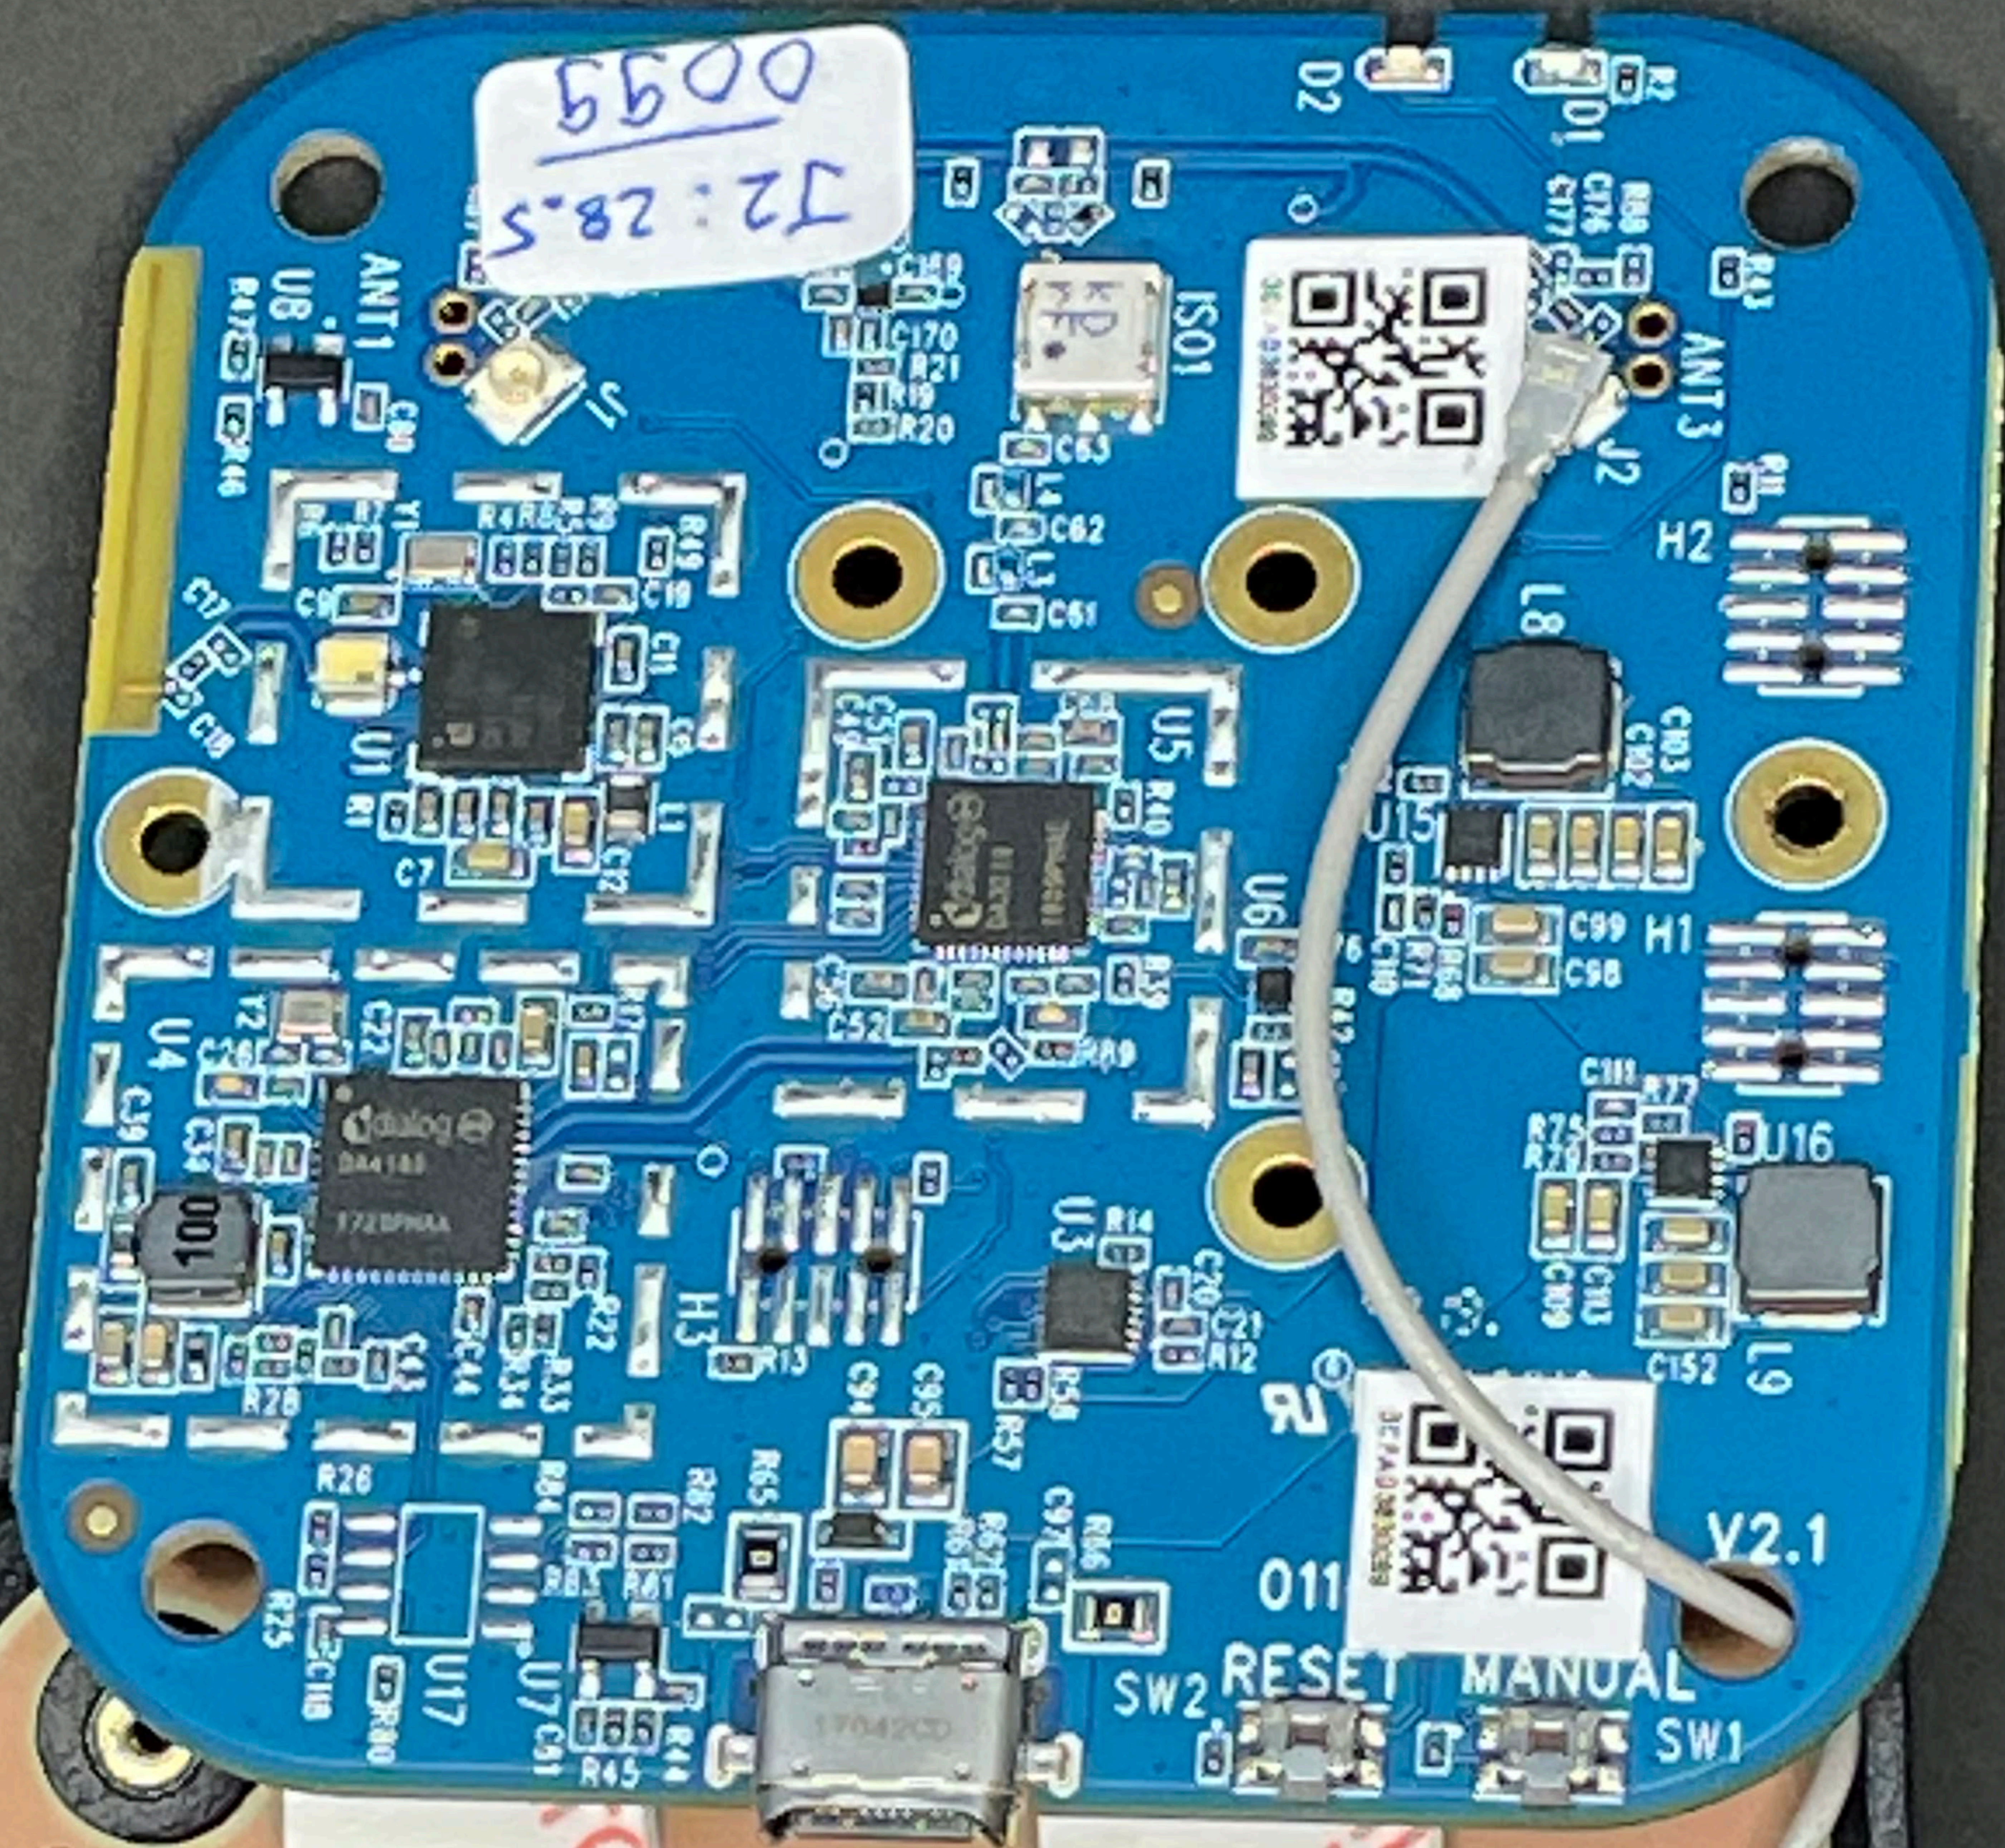

PT20C Internal Photos

Antenna View

PCB Top View

PT20C Internal Photos

PCB Bottom View

J2: 28.5
0099

SW2 RESET MANUAL SW1

V2.1

1.1uH

GOKHALE GND PLANE

011-0629-00

NPCB 2038