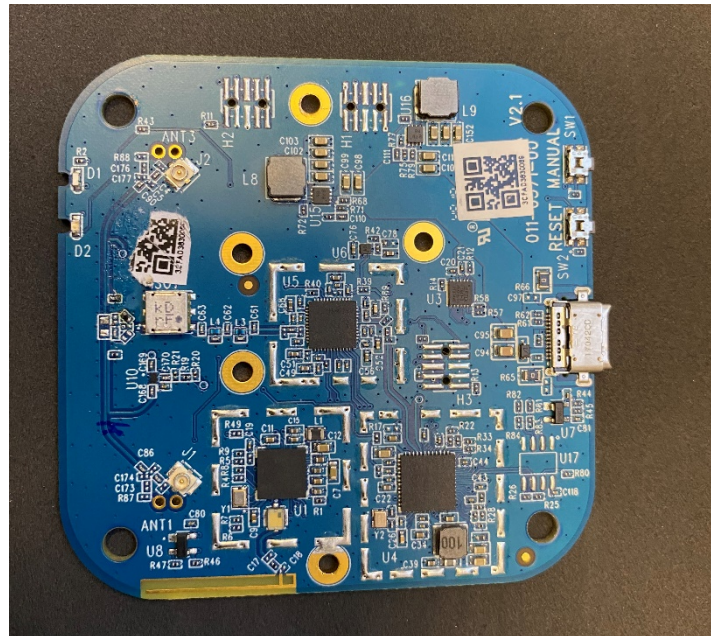

PT20C Internal Photos

Antenna View

PCB Top View

PT20C Internal Photos

PCB Bottom View

J2: 28.5
0099

SW2 RESET MANUAL SW1

V2.1