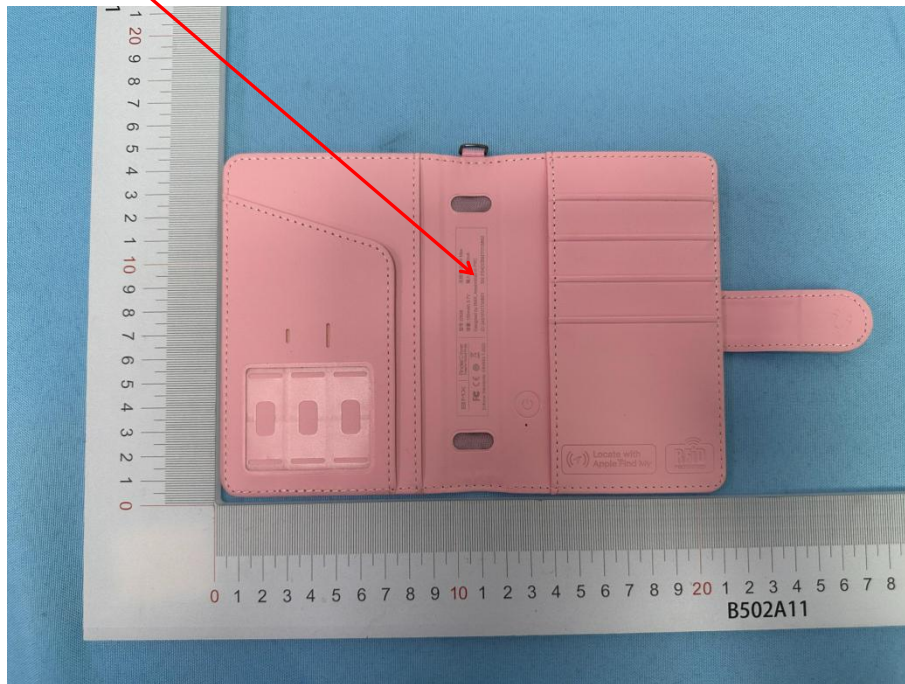

Label Location

Label size: (L: 5cm*W: 2cm)

**Product Name: Tracking and anti-lost
passport card wallet**

Model No.: D926

FCC ID: 2AQZH-D926