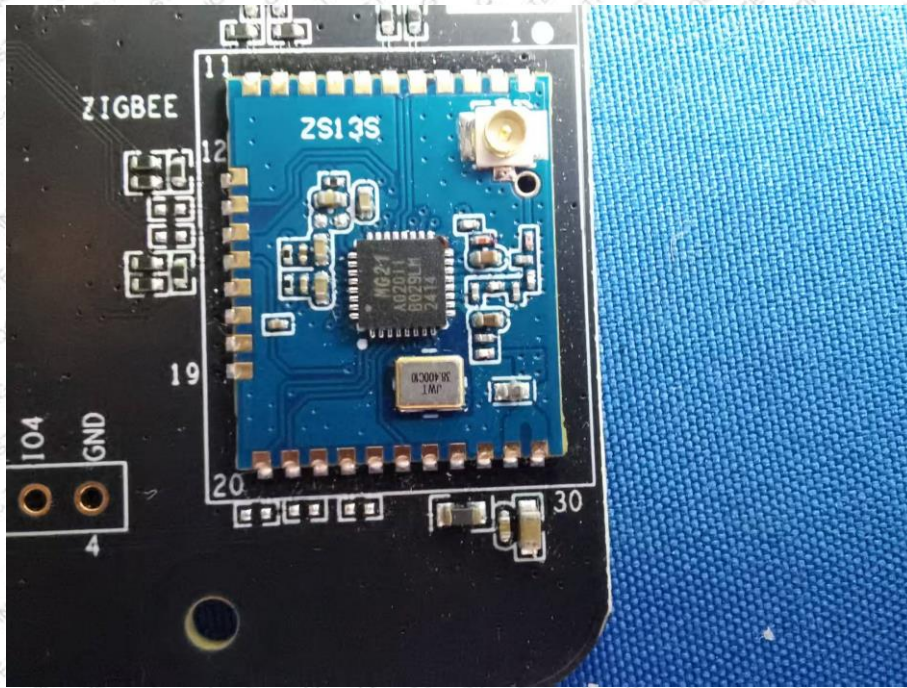

Product Name: Pro Hub

Test Model No.: DCP-HUBV2

EUT Constructional Details:

The antenna is not in use, please ignore.

BLE Antenna

Wi-Fi Antenna

-----End-----