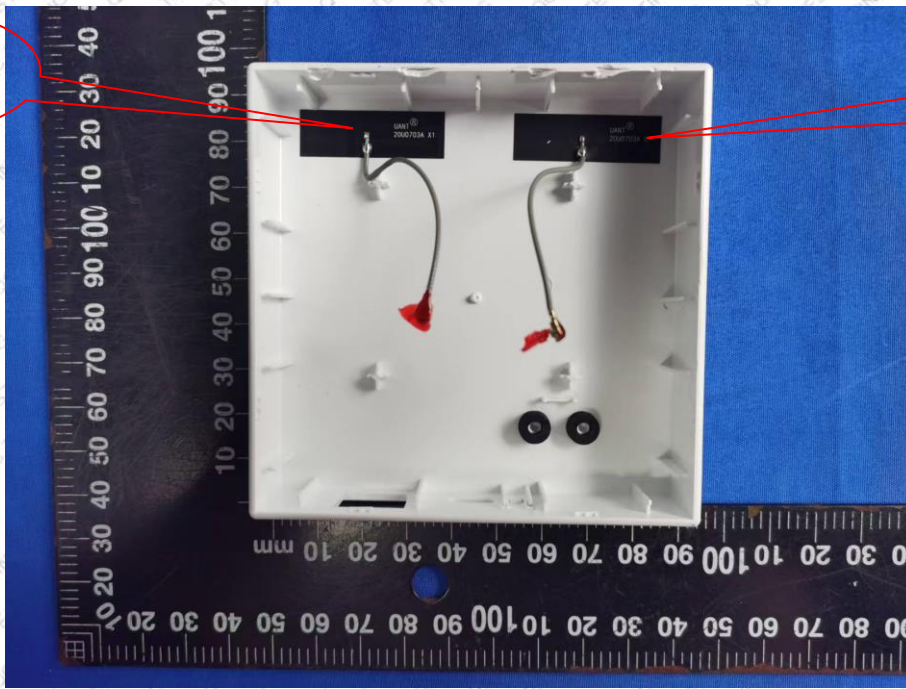

Product Name: Pro Hub

Test Model No.: DCP-HUBV2

EUT Constructional Details:

The antenna is not in use, please ignore.

BLE Antenna

Wi-Fi Antenna

-----End-----