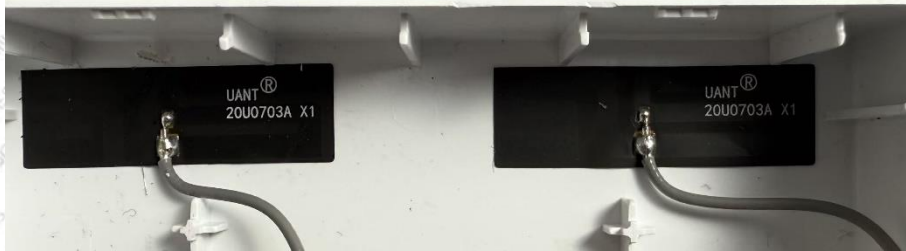

Product Name: Pro Hub

Test Model No.: DCP-HUBV2

EUT Constructional Details:

The antenna is not in use, please ignore.

BLE Antenna

Wi-Fi Antenna

-----End-----