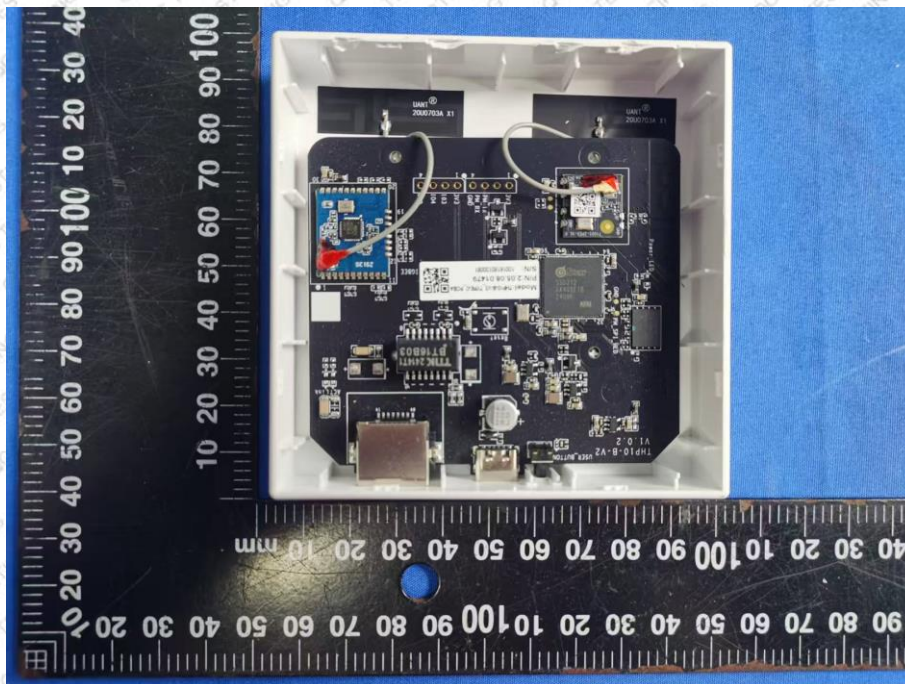

Product Name: Pro Hub

Test Model No.: DCP-HUBV2

EUT Constructional Details:

The antenna is not in use, please ignore.

BLE Antenna

Wi-Fi Antenna

-----End-----