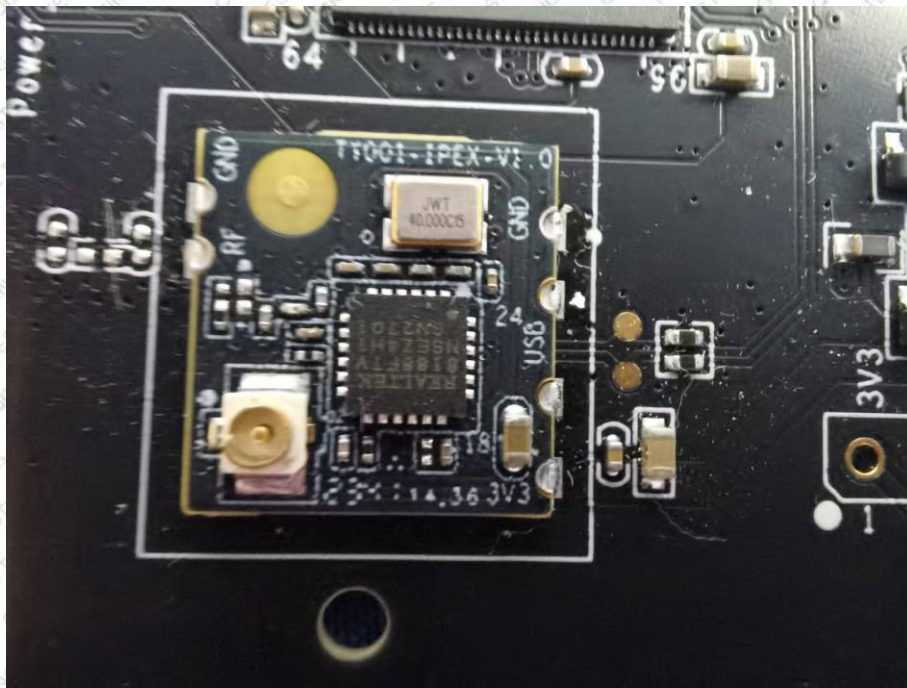

Product Name: Pro Hub

Test Model No.: DCP-HUBV2

EUT Constructional Details:

The antenna is not in use, please ignore.

BLE Antenna

Wi-Fi Antenna

-----End-----