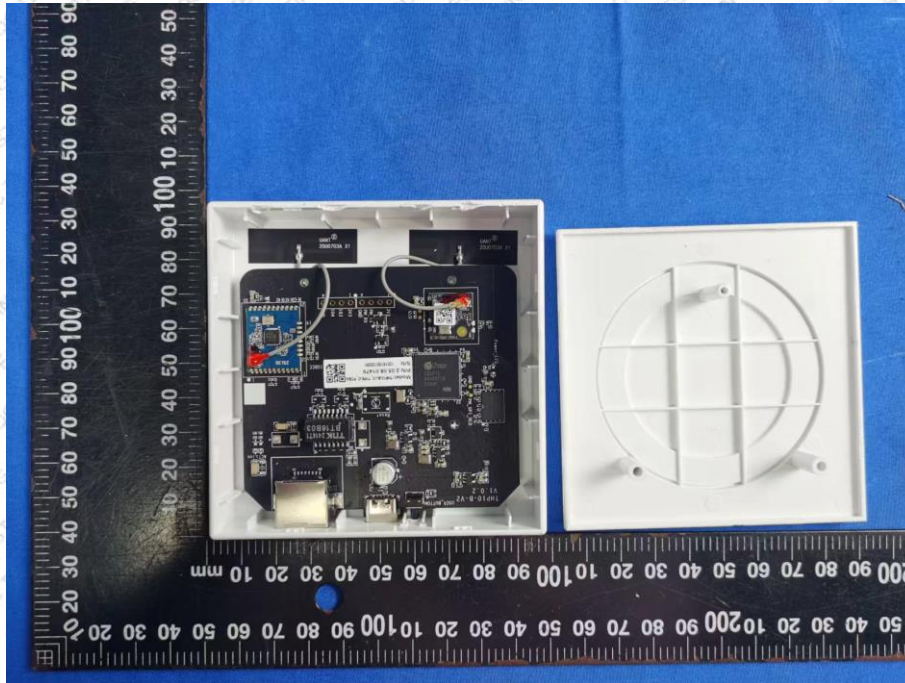

Product Name: Pro Hub

Test Model No.: DCP-HUBV2

EUT Constructional Details:

The antenna is not in use, please ignore.

BLE Antenna

Wi-Fi Antenna

-----End-----