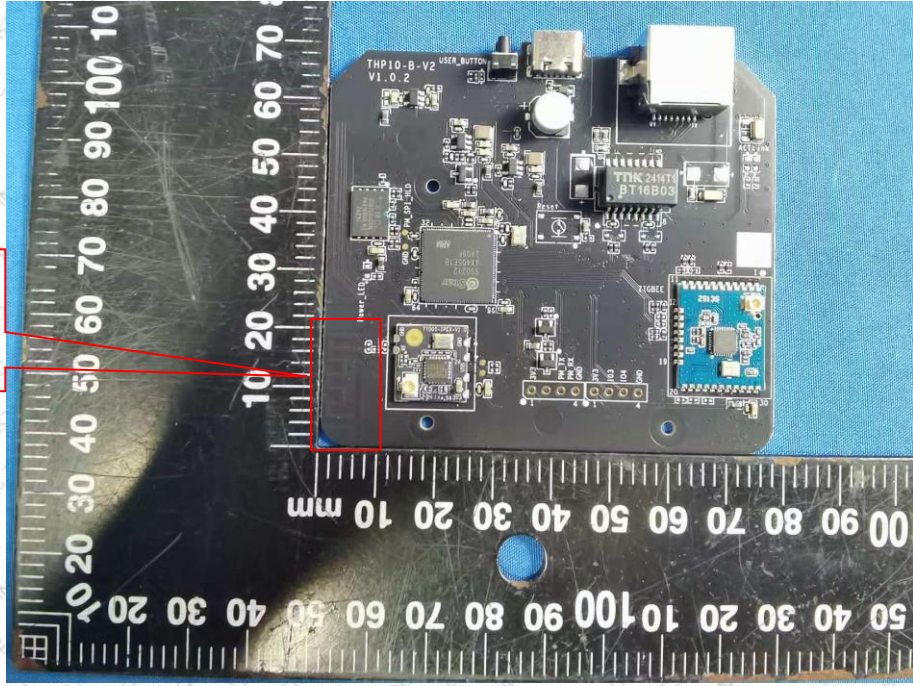

Product Name: Pro Hub

Test Model No.: DCP-HUBV2

EUT Constructional Details:

The antenna is not in use, please ignore.

BLE Antenna

Wi-Fi Antenna

-----End-----