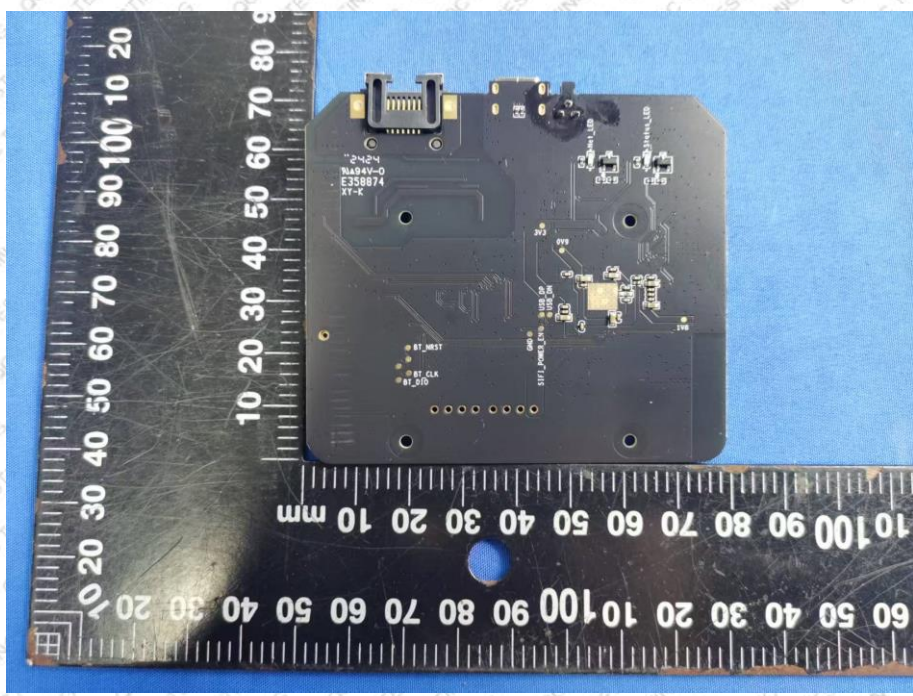

Product Name: Pro Hub

Test Model No.: DCP-HUBV2

EUT Constructional Details:

The antenna is not in use, please ignore.

BLE Antenna

Wi-Fi Antenna

-----End-----