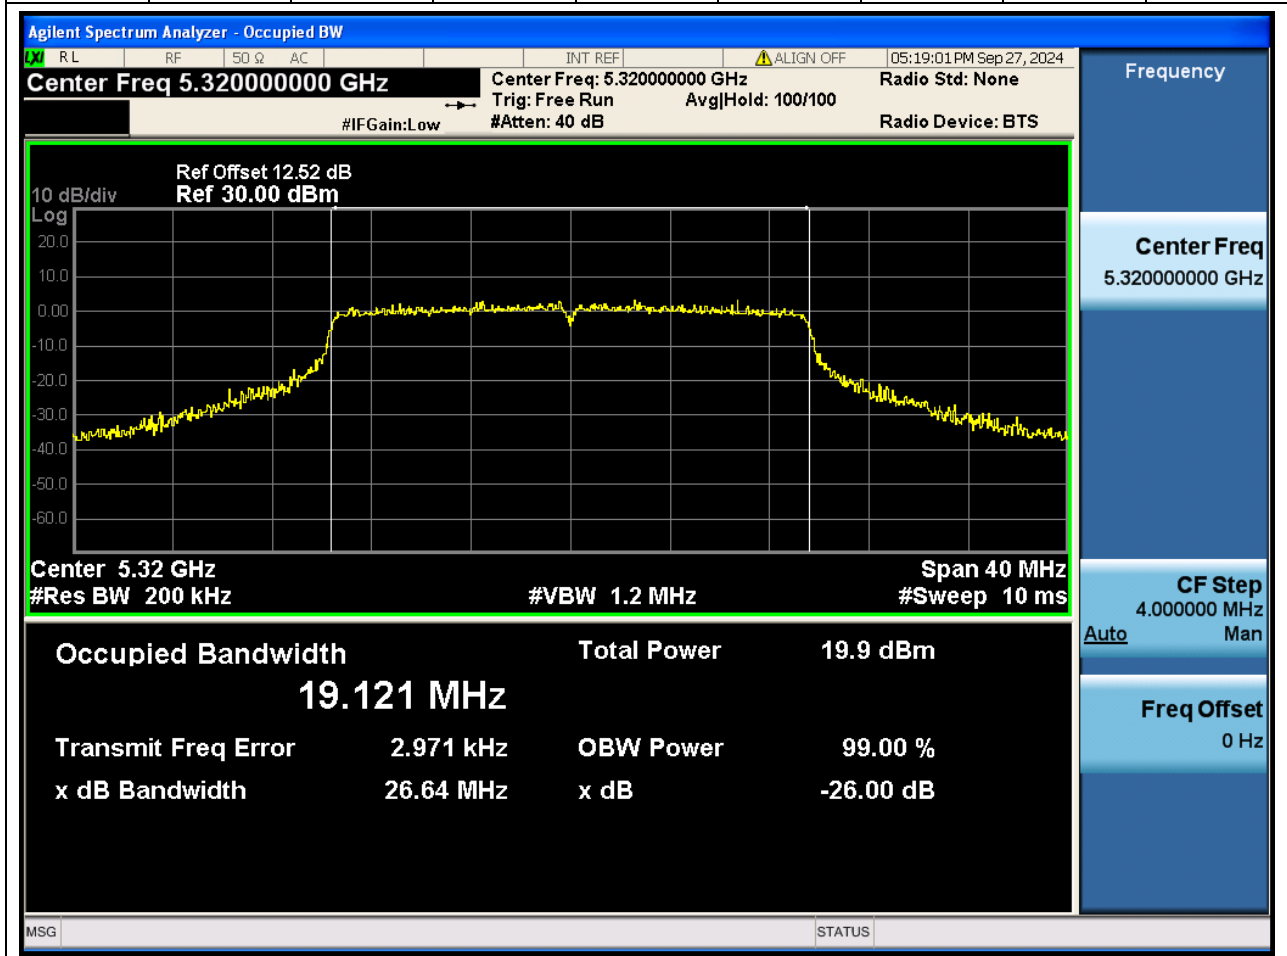

37. 802.11ax_20M_U-NII-2A_H

37.1. A.2.2-99% Bandwidth(NTNV)

Center Frequency (MHz)	OBW Power (%)		RBW (MHz)	Detector	Limit (MHz)	OBW (MHz)		Verdict
5320	99		0.2	Peak	0	19.121201		N/A