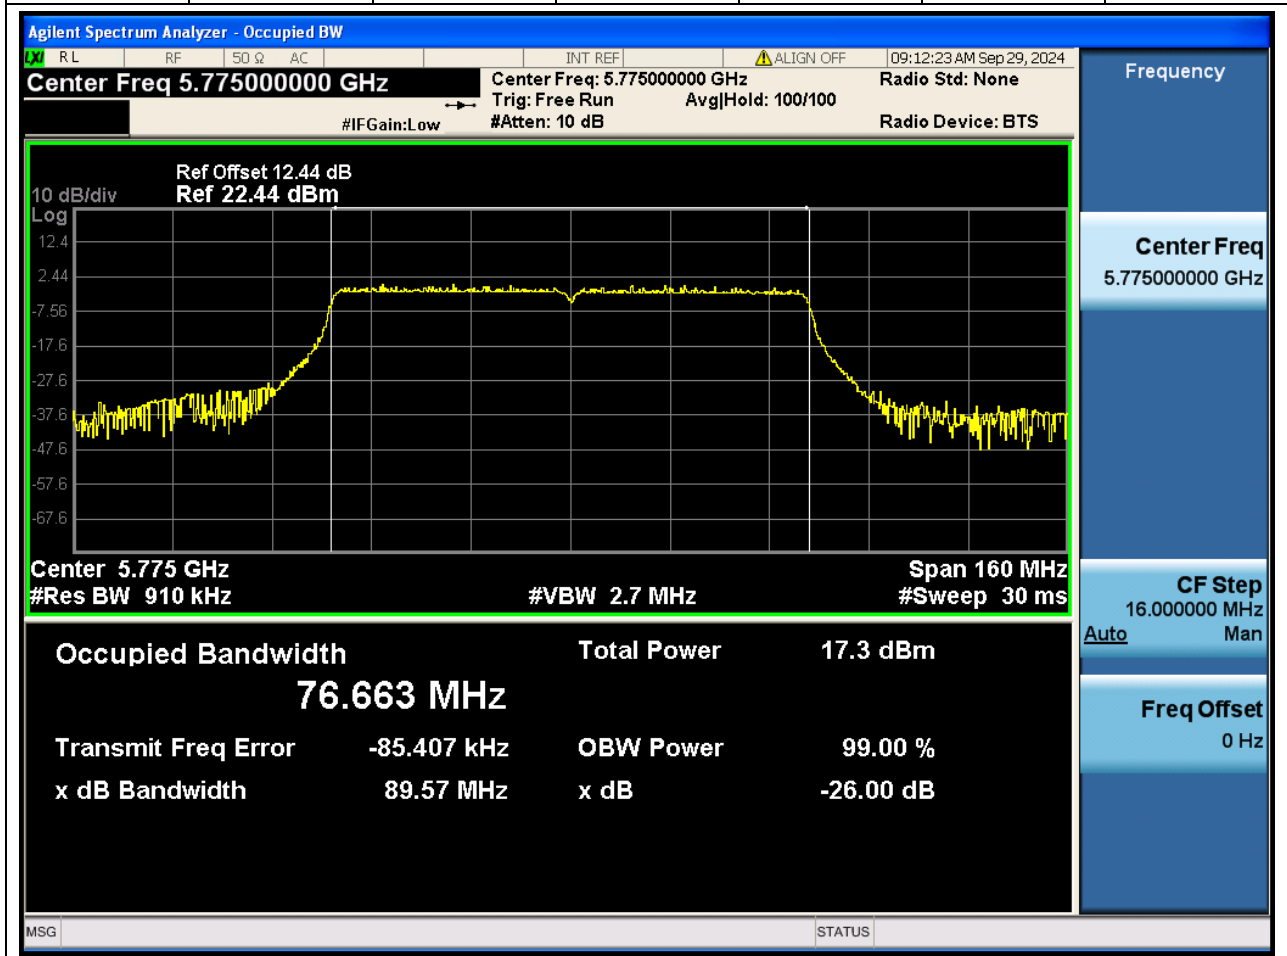

54. 802.11ac_80M_U-NII-3_M

54.1. A.2-26dB Bandwidth(NTNV)

Center Frequency (MHz)	XdB Down	RBW (MHz)	Detector	Limit (MHz)	XdB BandWidth (MHz)	Verdict
5775	26	0.82	Peak	0	89.569044	N/A