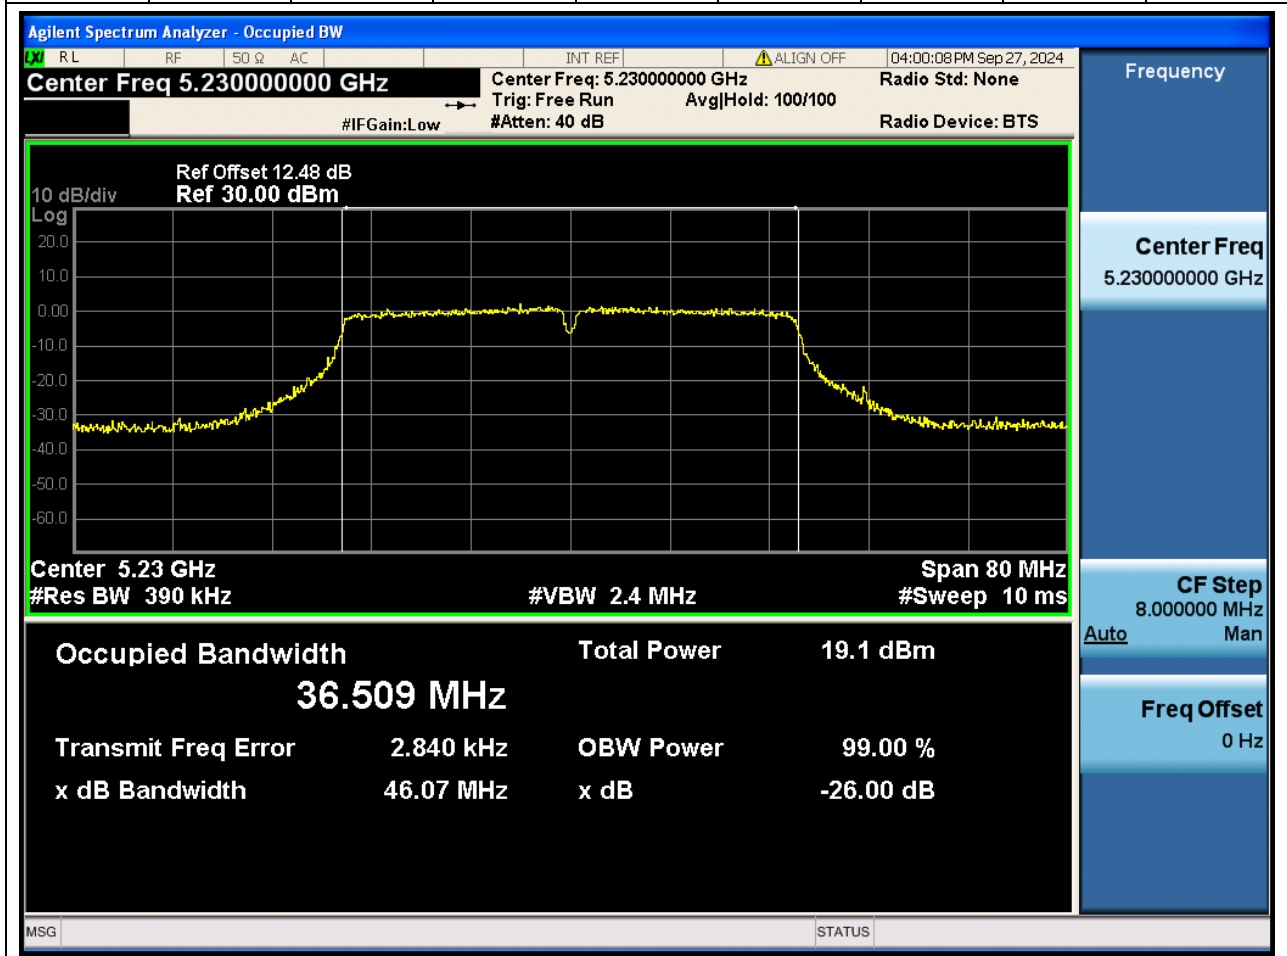

8. 802.11n_40M_U-NII-1_H

8.1. A.2.2-99% Bandwidth(NTNV)

Center Frequency (MHz)	OBW Power (%)		RBW (MHz)	Detector	Limit (MHz)	OBW (MHz)		Verdict
5230	99		0.39	Peak	0	36.508937		N/A