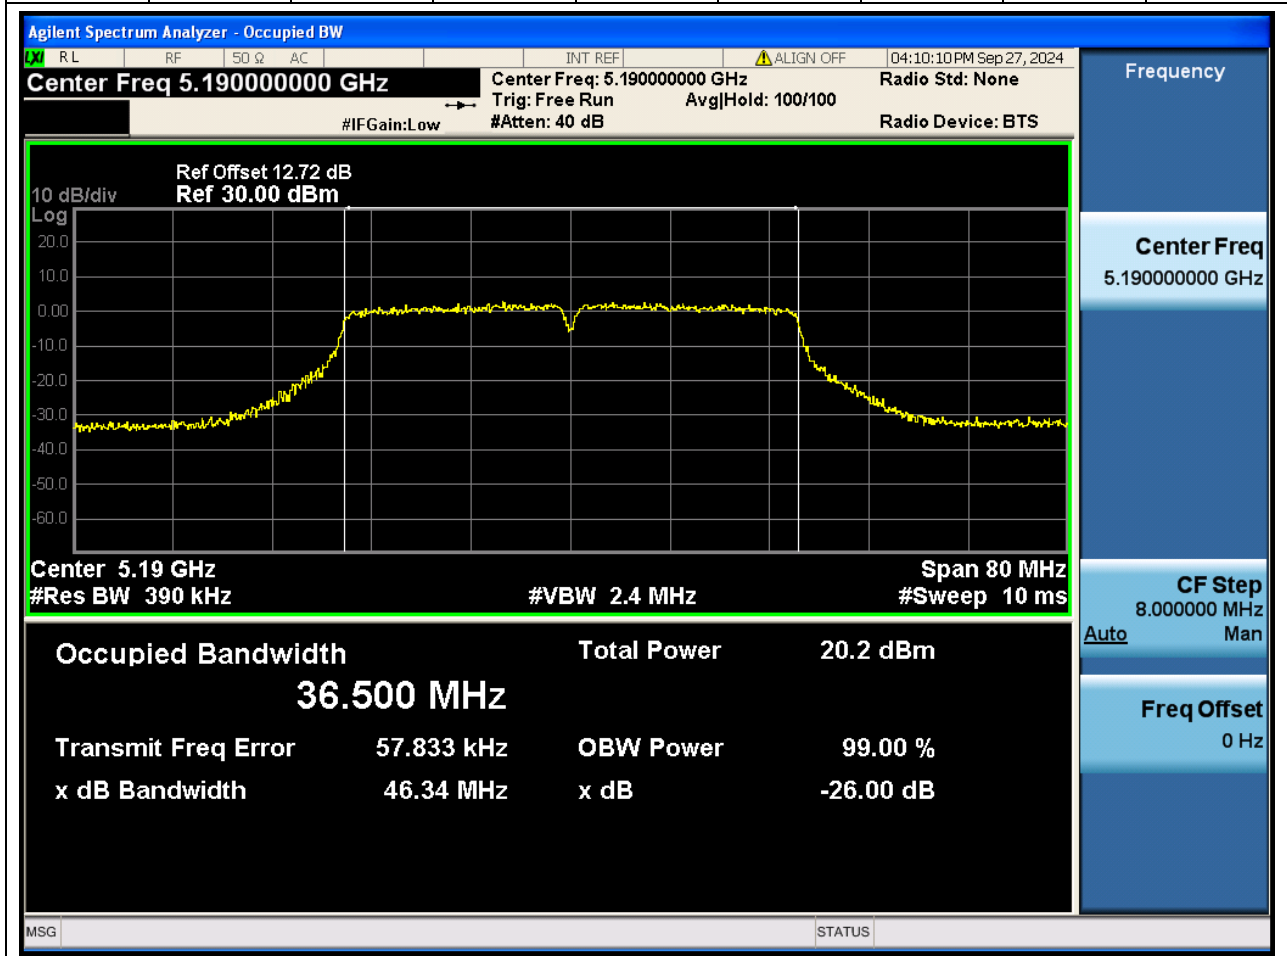

12. 802.11ac_40M_U-NII-1_L

12.1. A.2.2-99% Bandwidth(NTNV)

Center Frequency (MHz)	OBW Power (%)		RBW (MHz)	Detector	Limit (MHz)	OBW (MHz)		Verdict
5190	99		0.39	Peak	0	36.499996		N/A