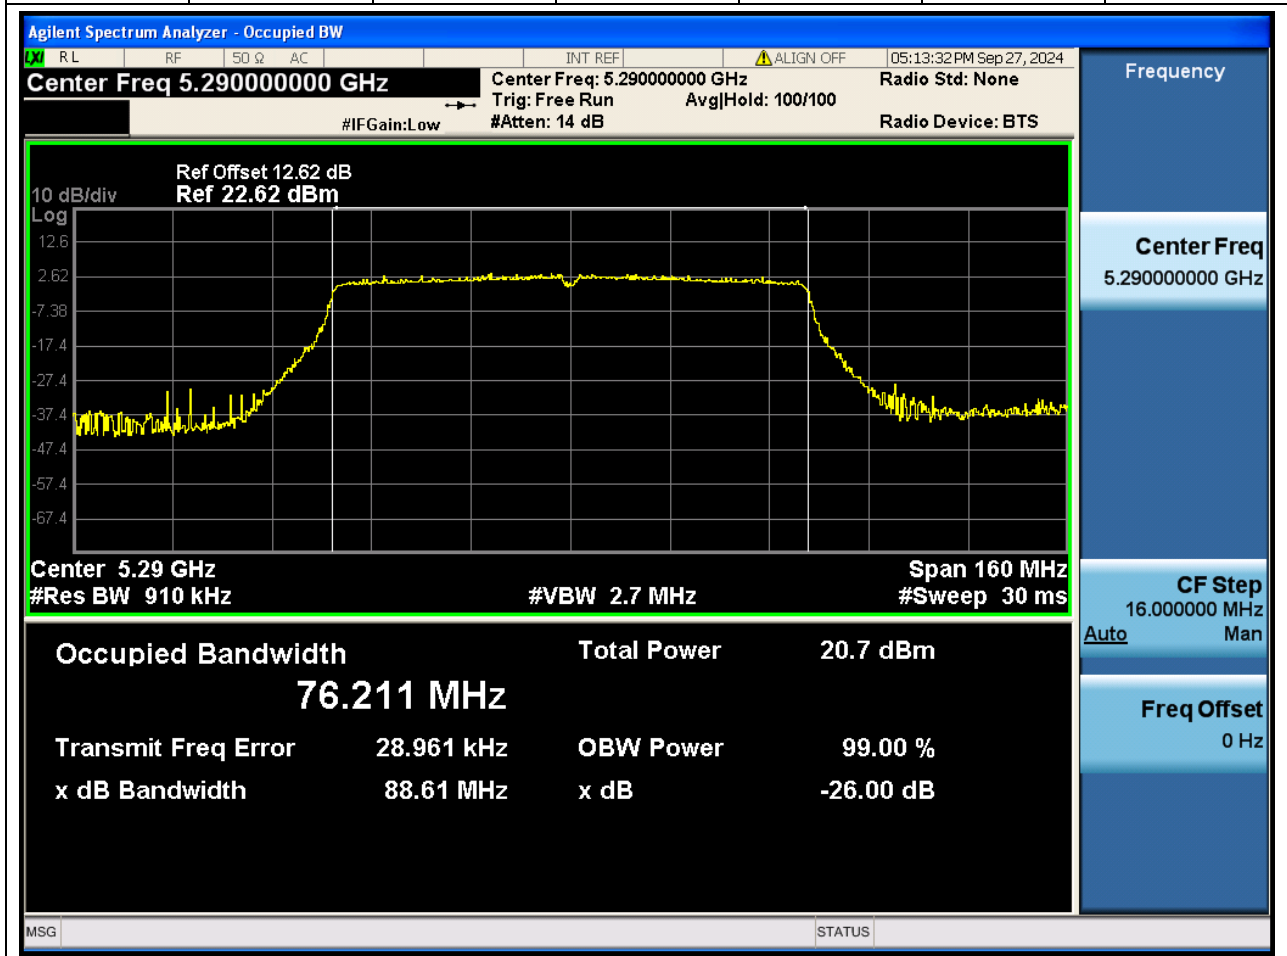

34. 802.11ac_80M_U-NII-2A_M

34.1. A.2-26dB Bandwidth(NTNV)

Center Frequency (MHz)	XdB Down	RBW (MHz)	Detector	Limit (MHz)	XdB BandWidth (MHz)	Verdict
5290	26	0.82	Peak	0	88.605091	N/A