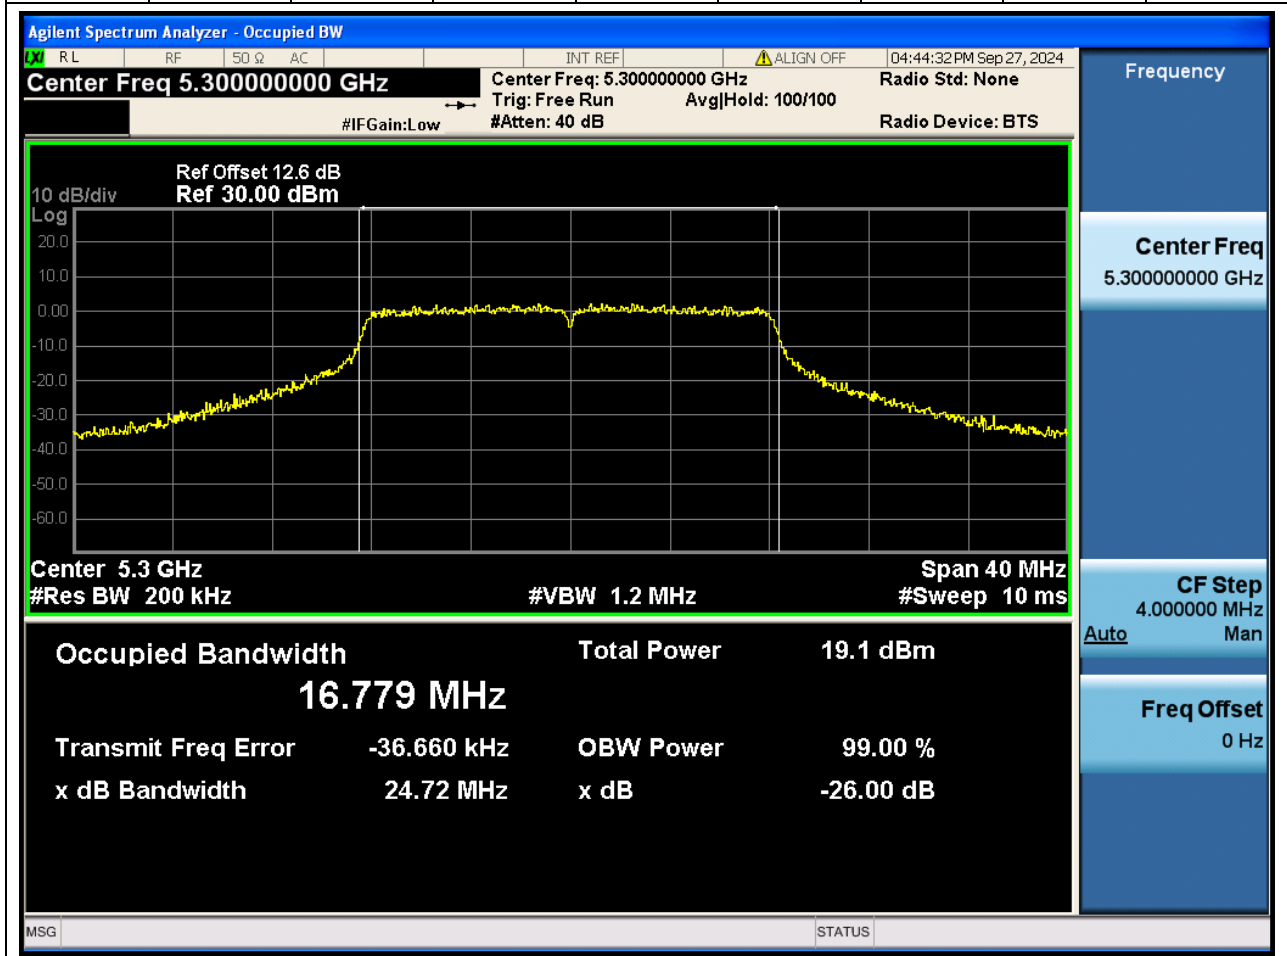

22. 802.11a_20M_U-NII-2A_M

22.1. A.2.2-99% Bandwidth(NTNV)

Center Frequency (MHz)	OBW Power (%)		RBW (MHz)	Detector	Limit (MHz)	OBW (MHz)	Verdict
5300	99		0.2	Peak	0	16.778851	N/A