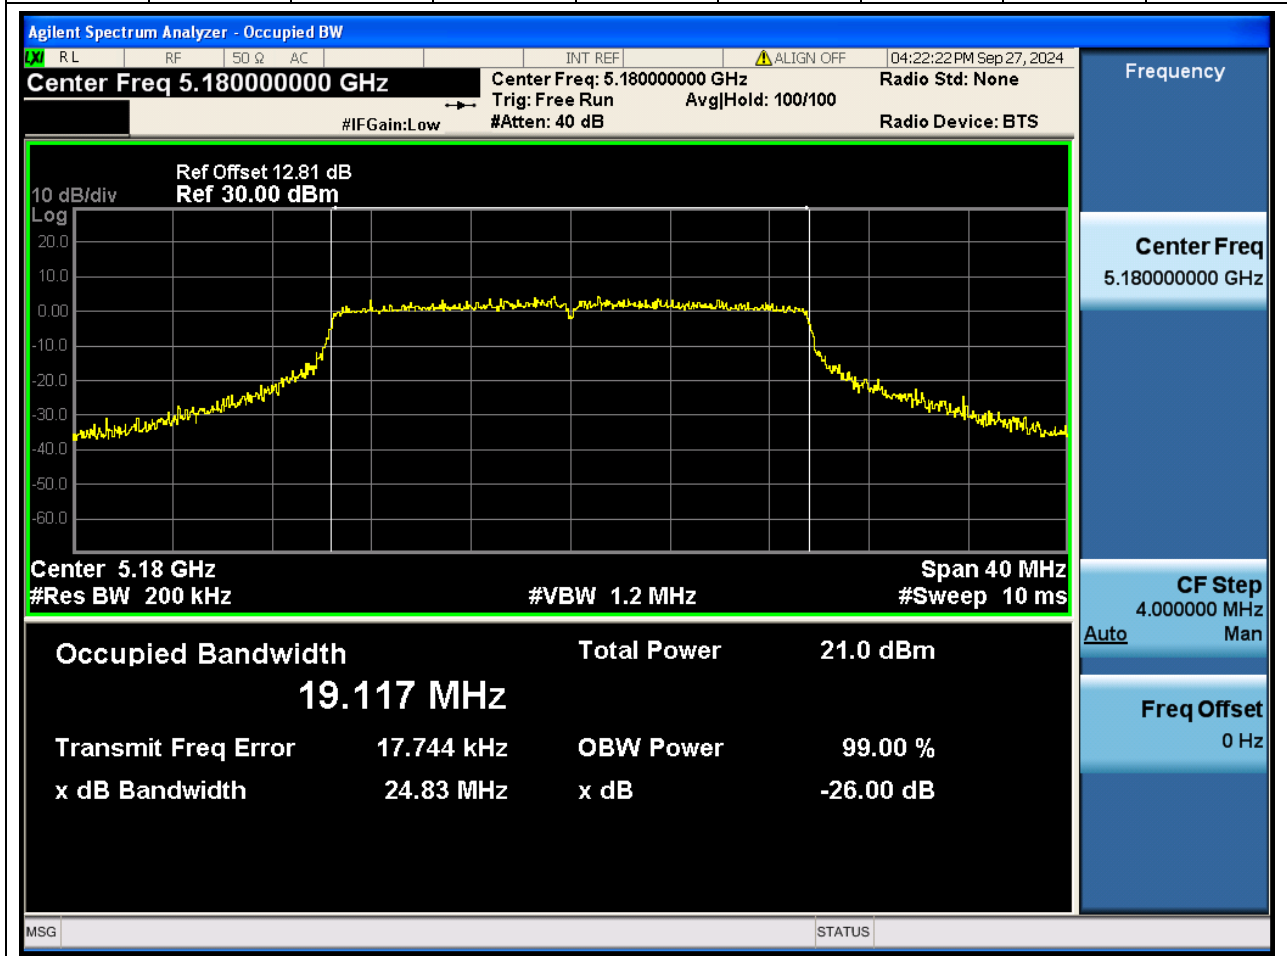

15. 802.11ax_20M_U-NII-1_L

15.1. A.2.2-99% Bandwidth(NTNV)

Center Frequency (MHz)	OBW Power (%)		RBW (MHz)	Detector	Limit (MHz)	OBW (MHz)		Verdict
5180	99		0.2	Peak	0	19.11693 2		N/A