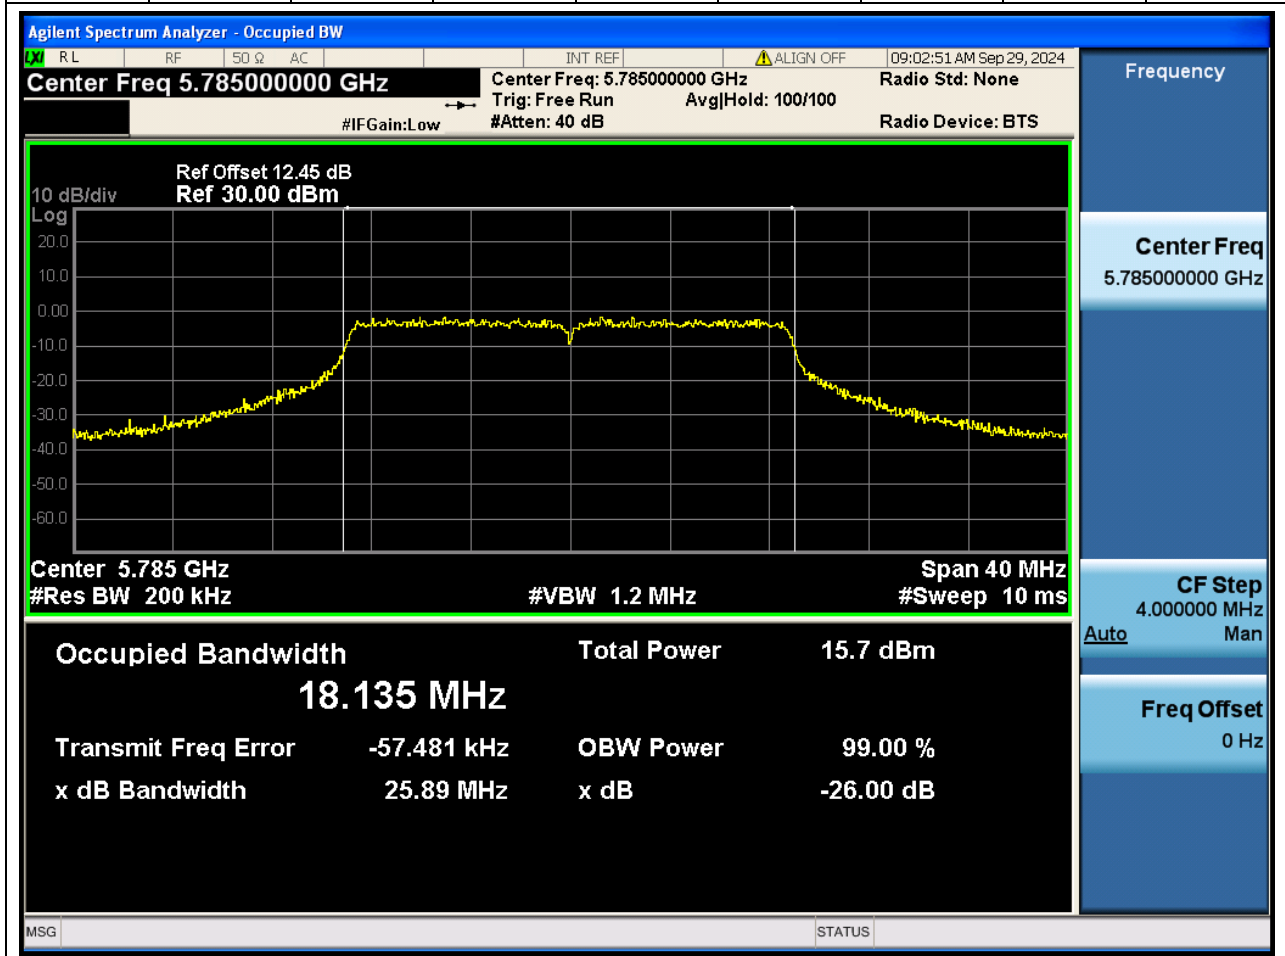

50. 802.11ac_20M_U-NII-3_M

50.1. A.2.2-99% Bandwidth(NTNV)

Center Frequency (MHz)	OBW Power (%)		RBW (MHz)	Detector	Limit (MHz)	OBW (MHz)		Verdict
5785	99		0.2	Peak	0	18.134872		N/A