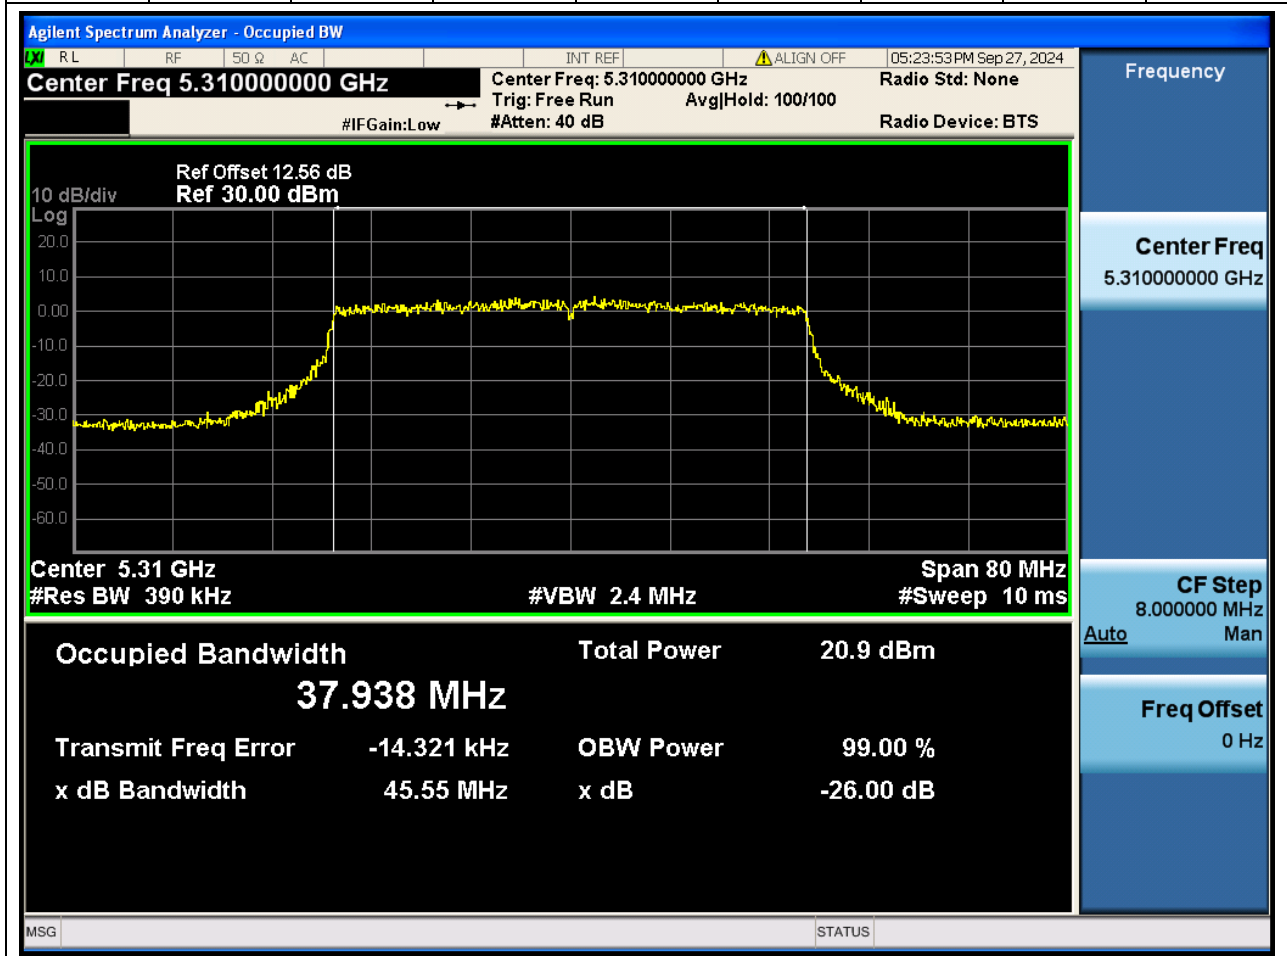

39. 802.11ax_40M_U-NII-2A_H

39.1. A.2.2-99% Bandwidth(NTNV)

Center Frequency (MHz)	OBW Power (%)		RBW (MHz)	Detector	Limit (MHz)	OBW (MHz)	Verdict
5310	99		0.39	Peak	0	37.937935	N/A