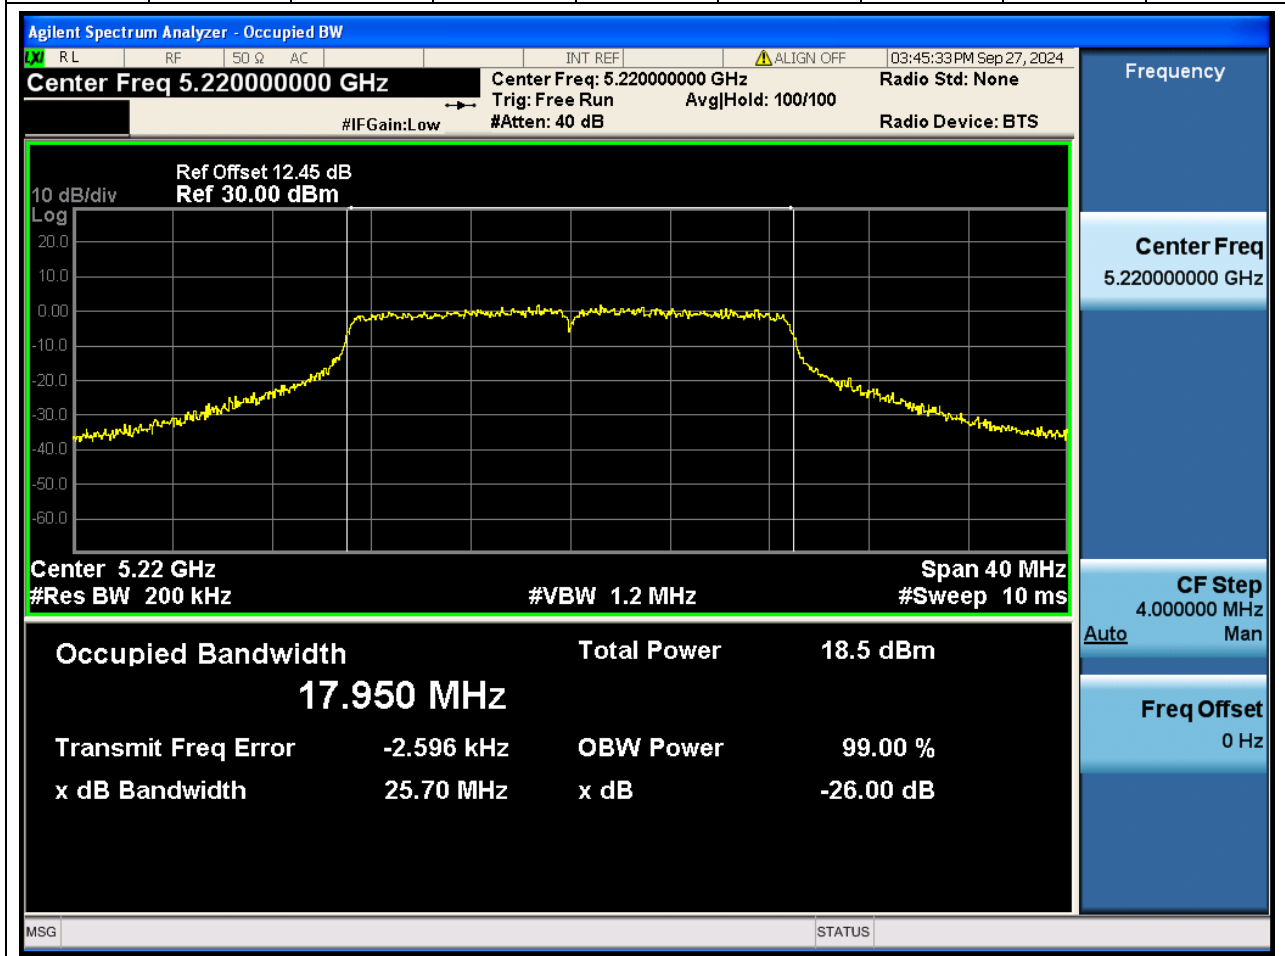

5. 802.11n_20M_U-NII-1_M

5.1. A.2.2-99% Bandwidth(NTNV)

Center Frequency (MHz)	OBW Power (%)		RBW (MHz)	Detector	Limit (MHz)	OBW (MHz)	Verdict
5220	99		0.2	Peak	0	17.949707	N/A