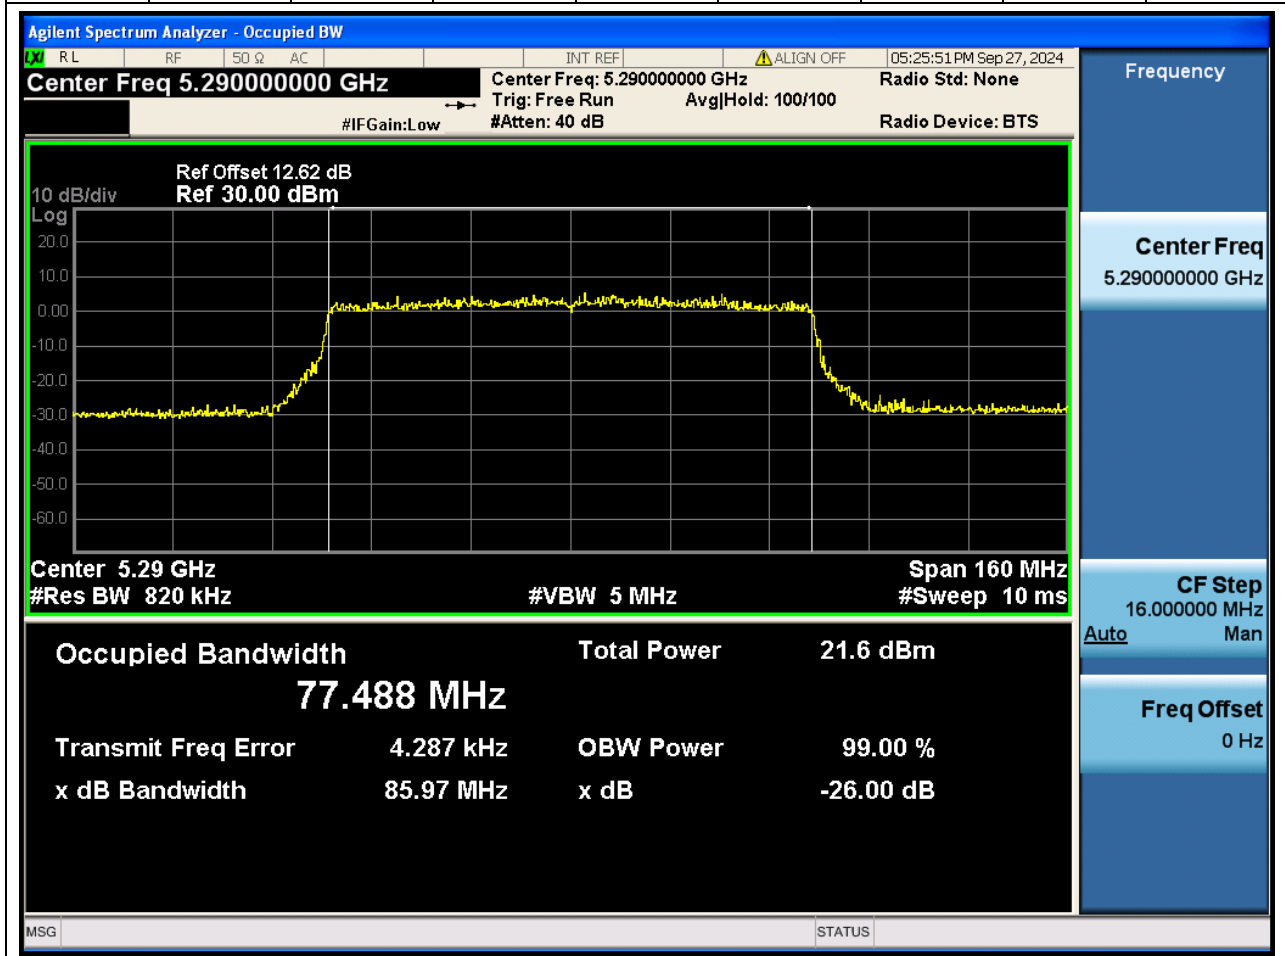

40. 802.11ax_80M_U-NII-2A_M

40.1. A.2.2-99% Bandwidth(NTNV)

Center Frequency (MHz)	OBW Power (%)		RBW (MHz)	Detector	Limit (MHz)	OBW (MHz)		Verdict
5290	99		0.82	Peak	0	77.488058		N/A