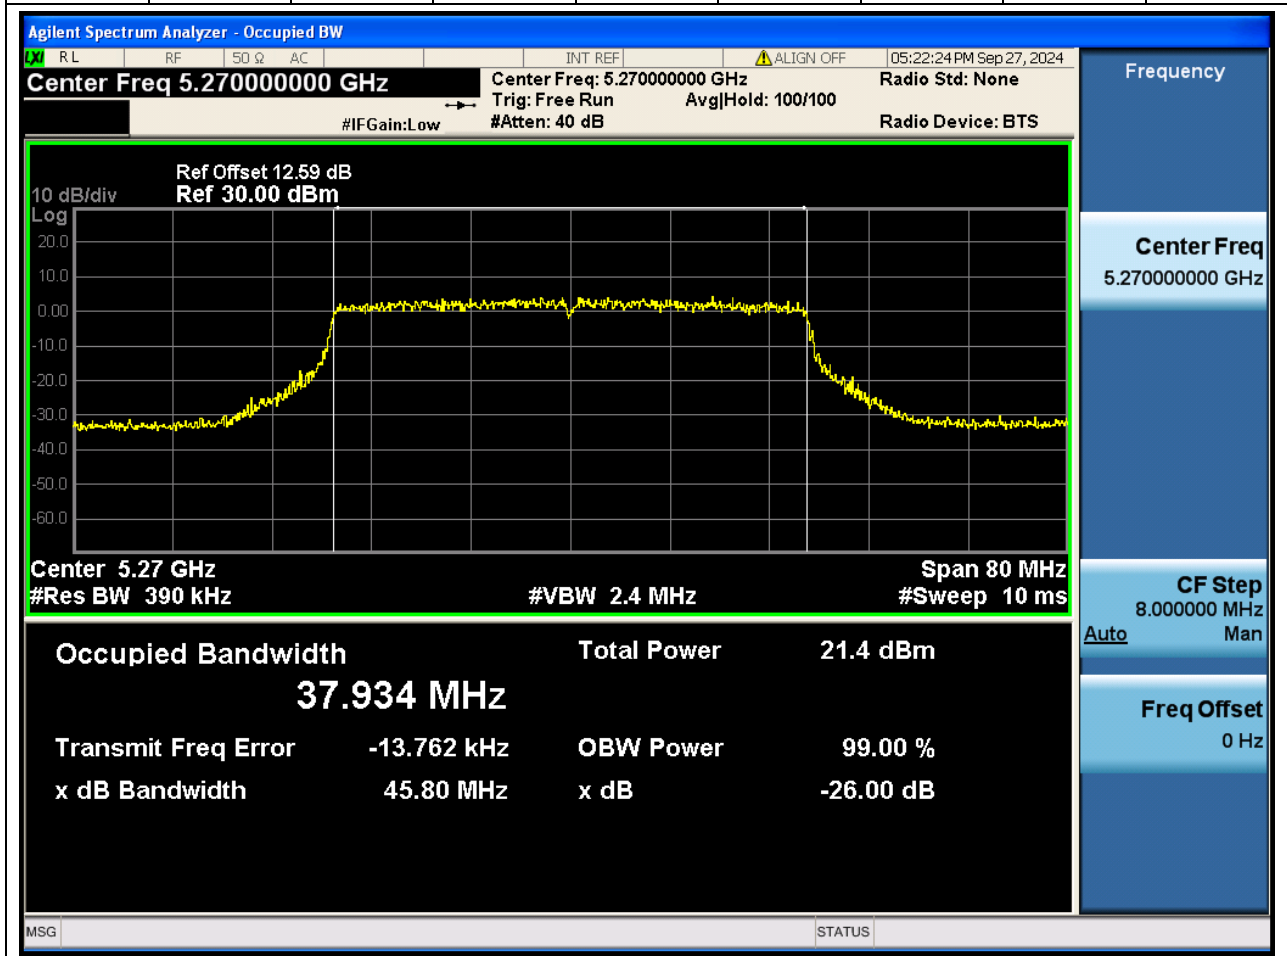

38. 802.11ax_40M_U-NII-2A_L

38.1. A.2.2-99% Bandwidth(NTNV)

Center Frequency (MHz)	OBW Power (%)		RBW (MHz)	Detector	Limit (MHz)	OBW (MHz)		Verdict
5270	99		0.39	Peak	0	37.93416		N/A