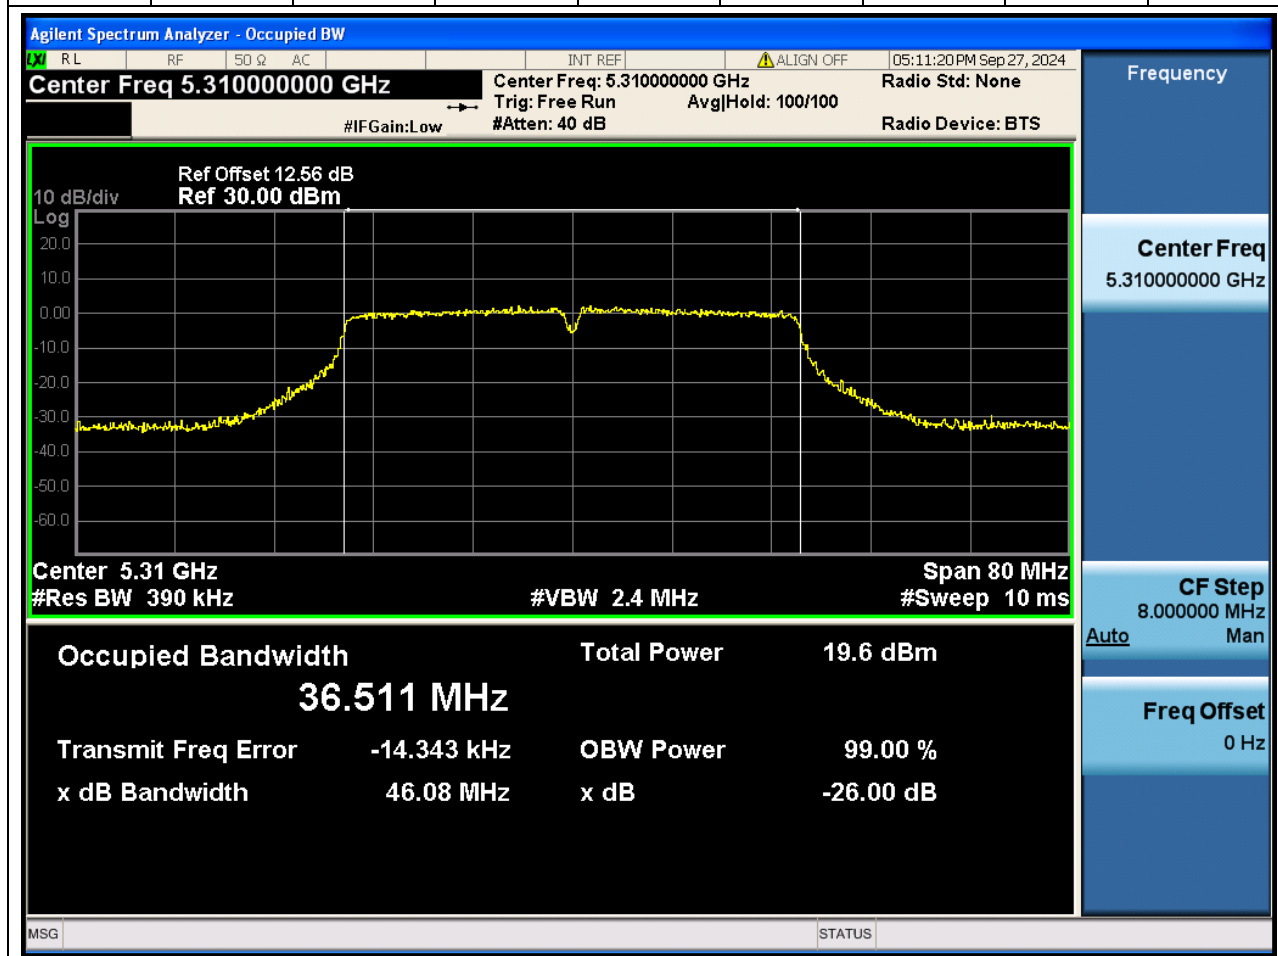

33. 802.11ac_40M_U-NII-2A_H

33.1. A.2.2-99% Bandwidth(NTNV)

Center Frequency (MHz)	OBW Power (%)		RBW (MHz)	Detector	Limit (MHz)	OBW (MHz)		Verdict
5310	99		0.39	Peak	0	36.5113		N/A