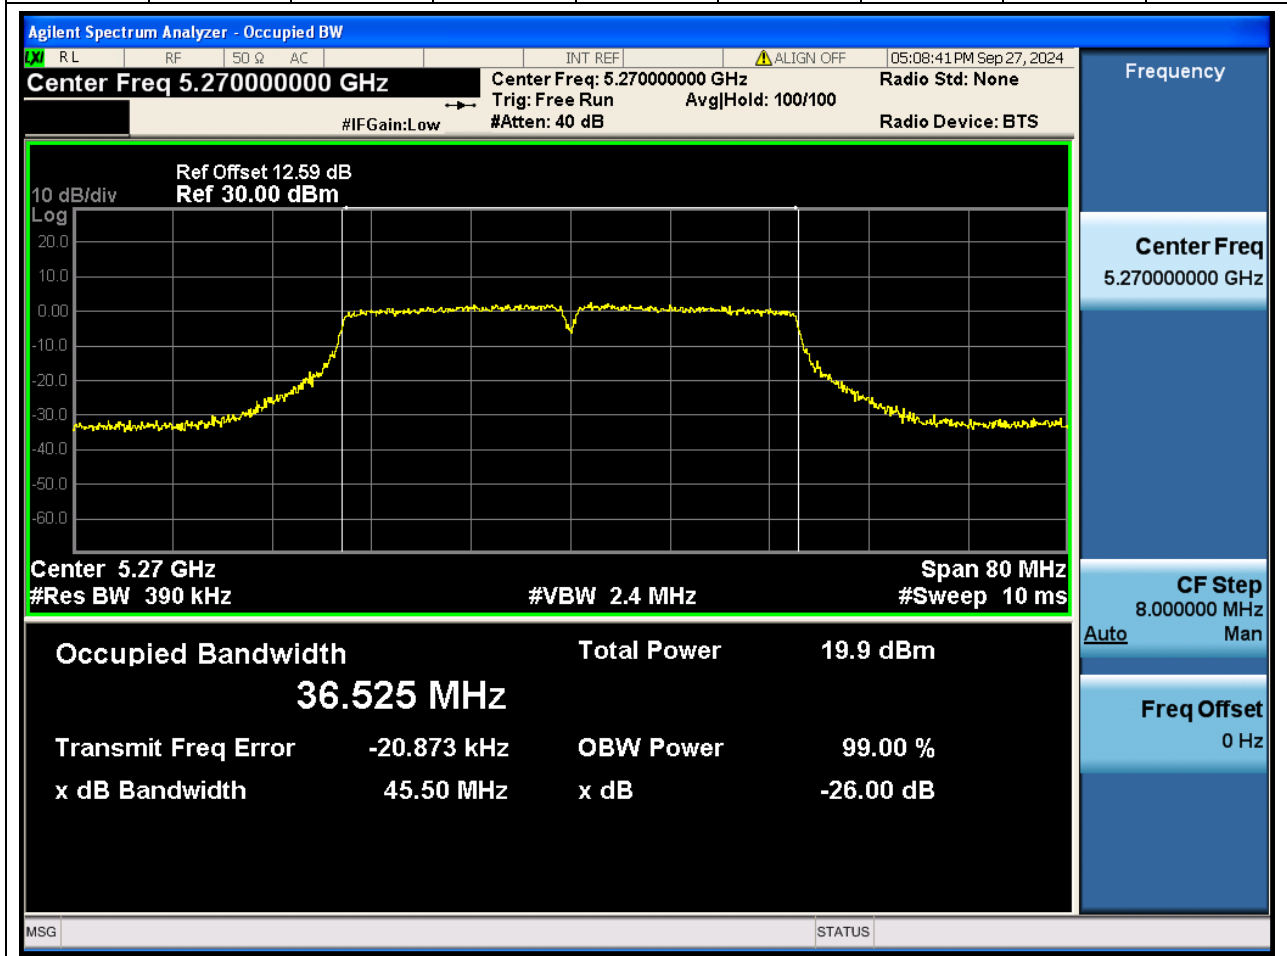

32. 802.11ac_40M_U-NII-2A_L

32.1. A.2.2-99% Bandwidth(NTNV)

Center Frequency (MHz)	OBW Power (%)		RBW (MHz)	Detector	Limit (MHz)	OBW (MHz)	Verdict
5270	99		0.39	Peak	0	36.52498 5	N/A