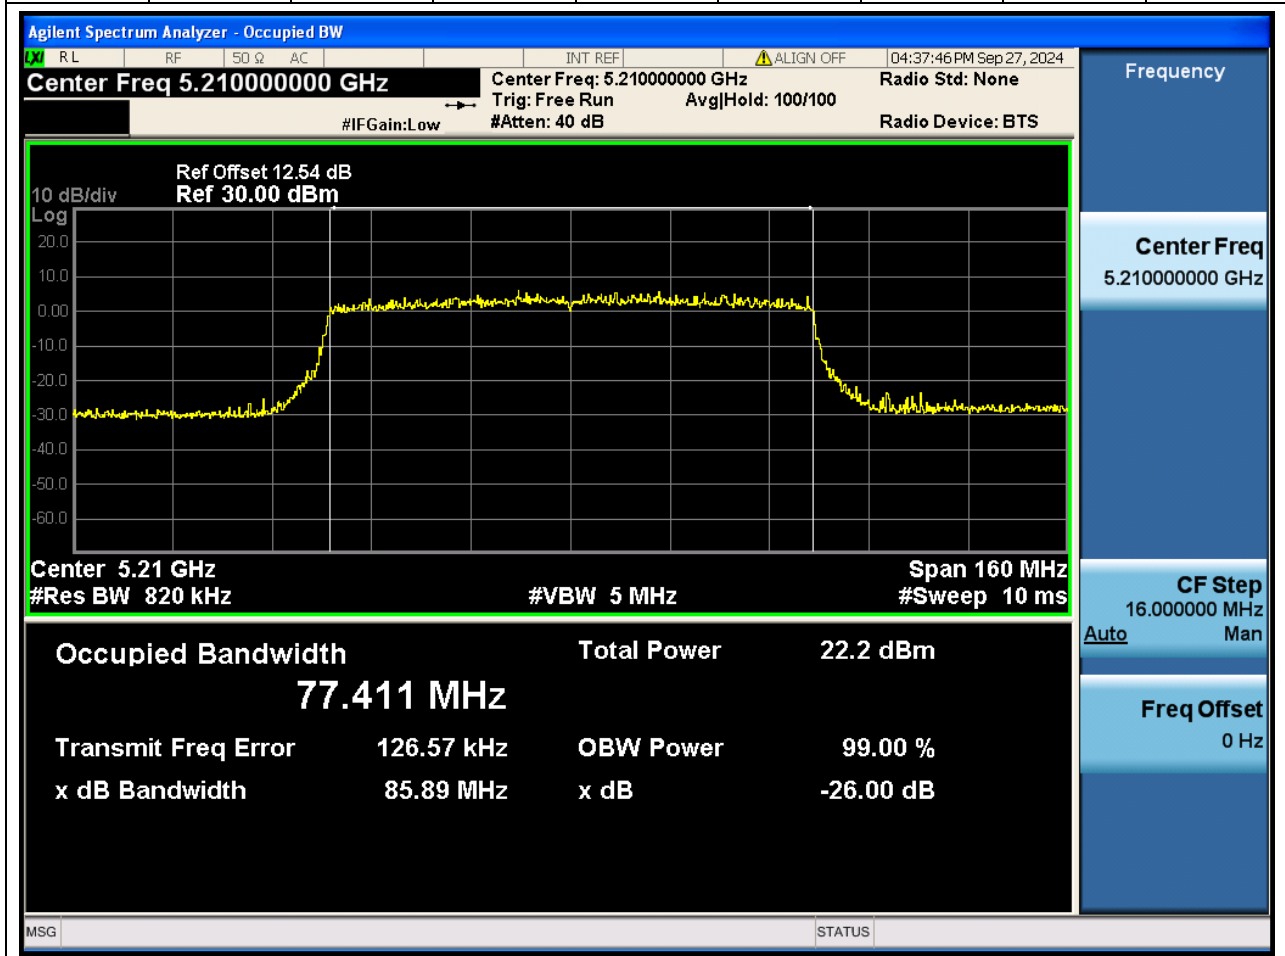

20. 802.11ax_80M_U-NII-1_M

20.1. A.2.2-99% Bandwidth(NTNV)

Center Frequency (MHz)	OBW Power (%)		RBW (MHz)	Detector	Limit (MHz)	OBW (MHz)	Verdict
5210	99		0.82	Peak	0	77.411297	N/A