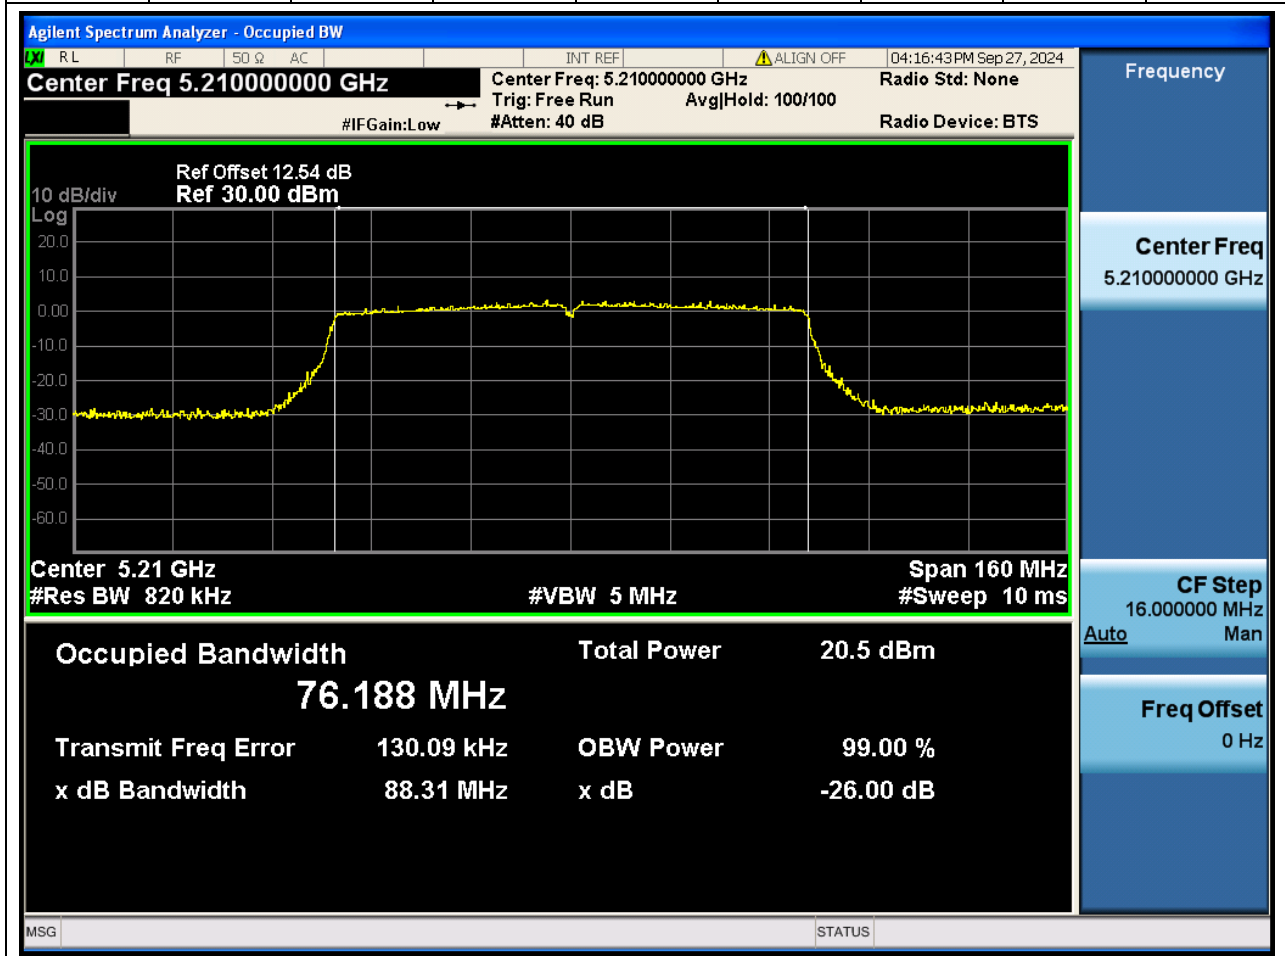

14. 802.11ac_80M_U-NII-1_M

14.1. A.2.2-99% Bandwidth(NTNV)

Center Frequency (MHz)	OBW Power (%)		RBW (MHz)	Detector	Limit (MHz)	OBW (MHz)		Verdict
5210	99		0.82	Peak	0	76.18753 1		N/A