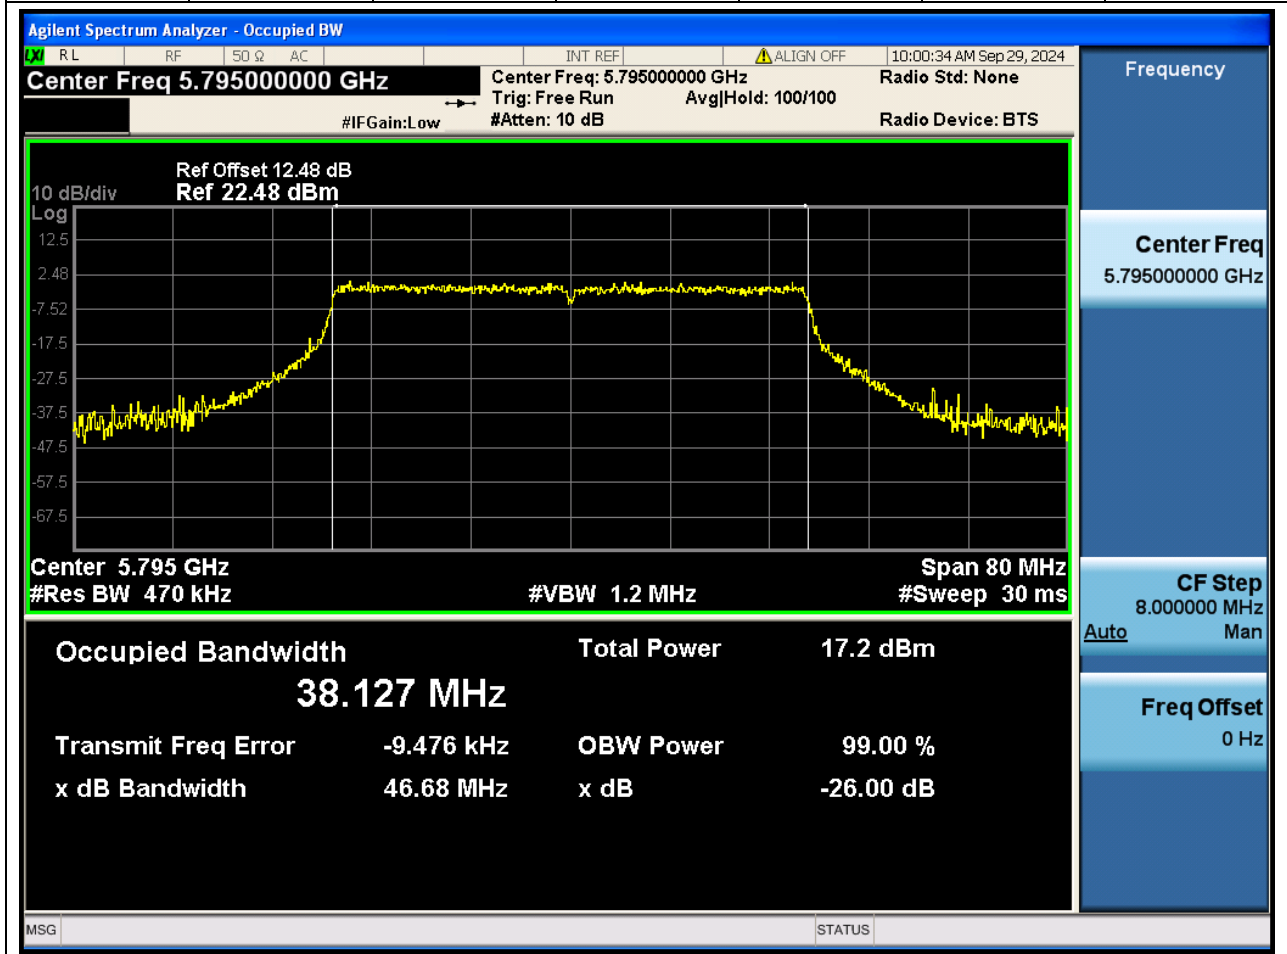

59. 802.11ax_40M_U-NII-3_H

59.1. A.2-26dB Bandwidth(NTNV)

Center Frequency (MHz)	XdB Down	RBW (MHz)	Detector	Limit (MHz)	XdB BandWidth (MHz)	Verdict
5795	26	0.39	Peak	0	46.679812	N/A