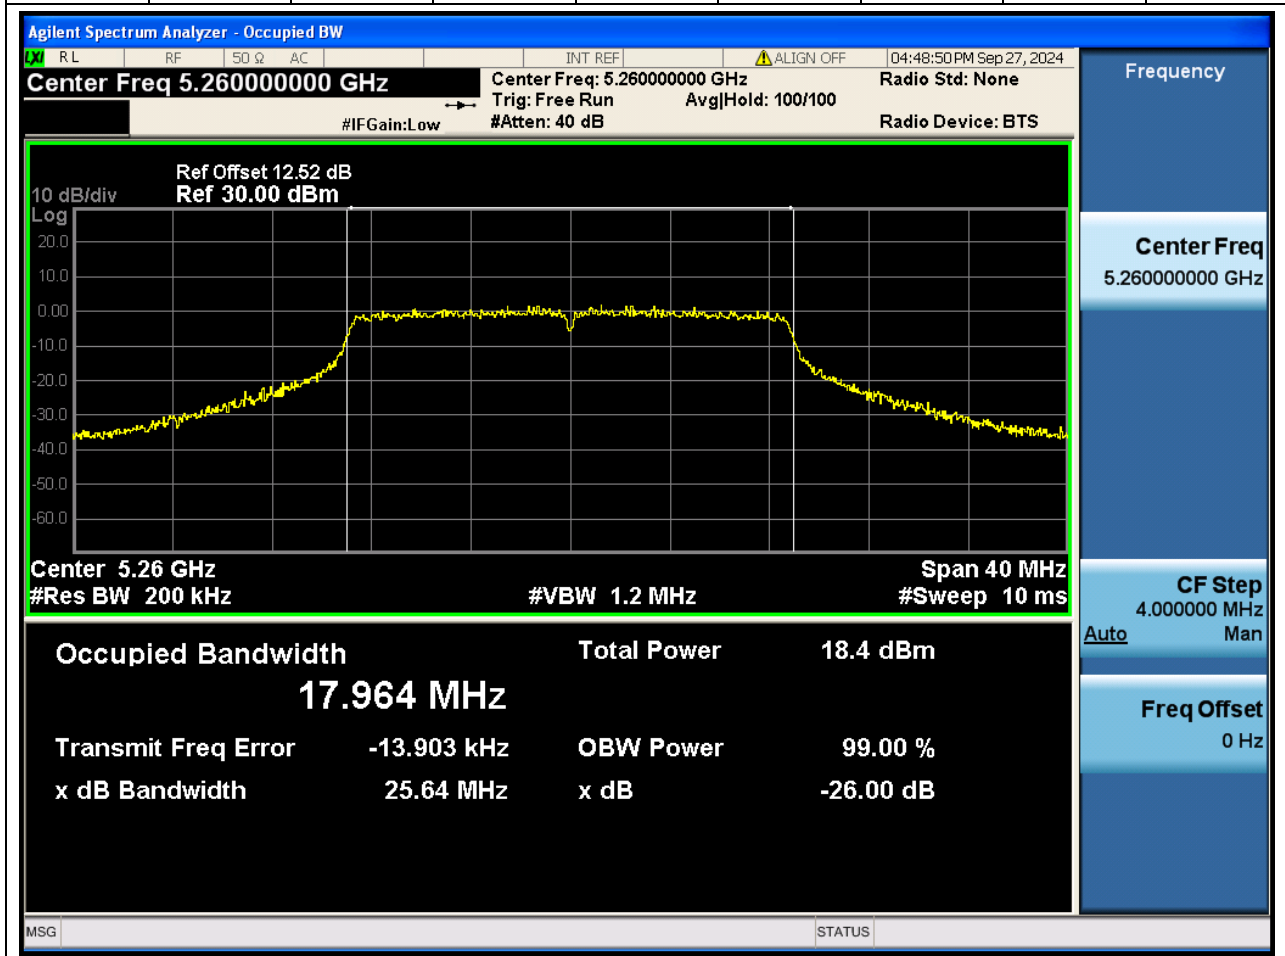

24. 802.11n_20M_U-NII-2A_L

24.1. A.2.2-99% Bandwidth(NTNV)

Center Frequency (MHz)	OBW Power (%)		RBW (MHz)	Detector	Limit (MHz)	OBW (MHz)		Verdict
5260	99		0.2	Peak	0	17.96398		N/A