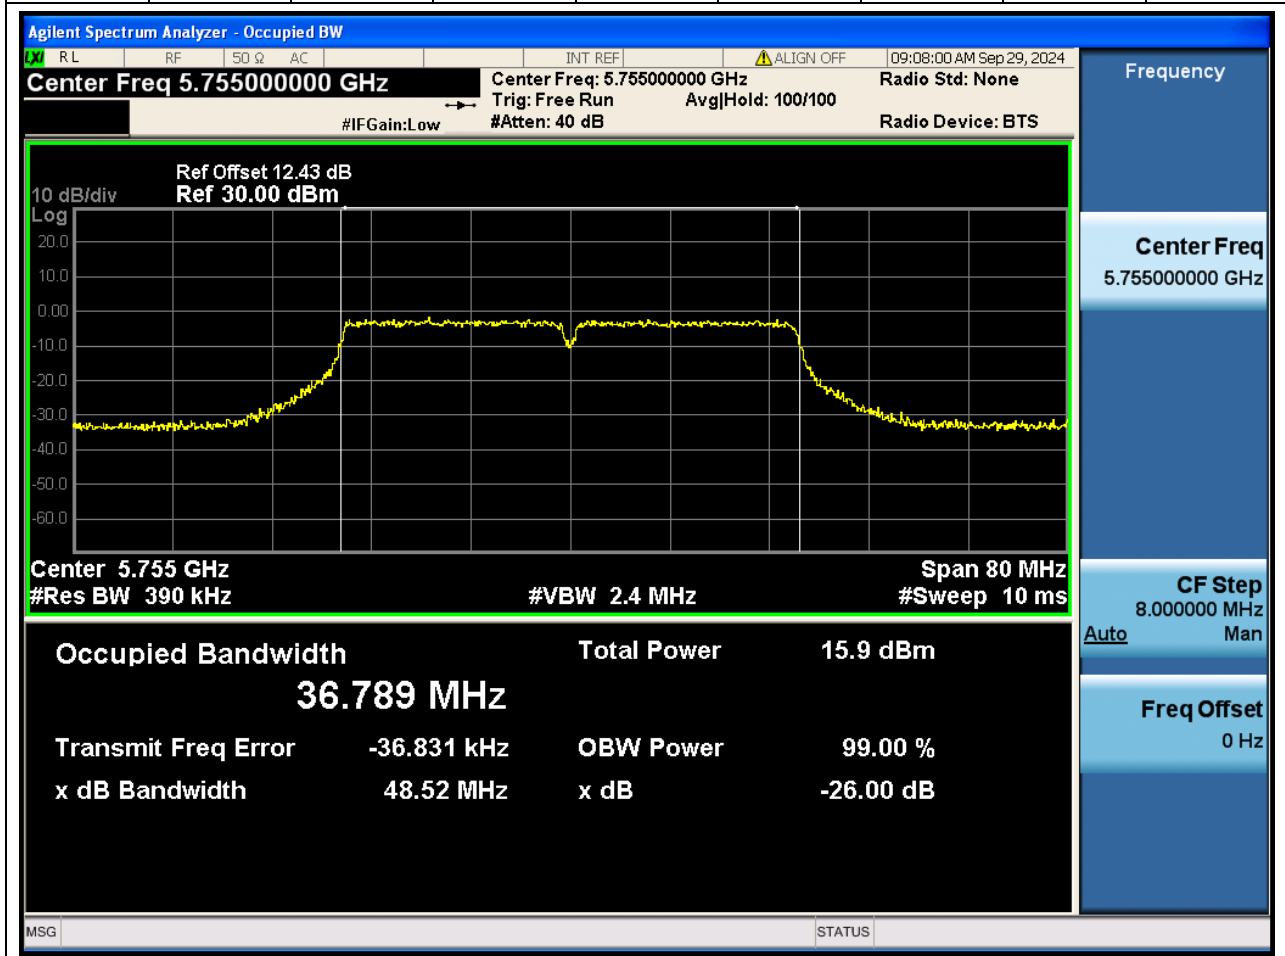

52. 802.11ac_40M_U-NII-3_L

52.1. A.2.2-99% Bandwidth(NTNV)

Center Frequency (MHz)	OBW Power (%)		RBW (MHz)	Detector	Limit (MHz)	OBW (MHz)		Verdict
5755	99		0.39	Peak	0	36.788837		N/A