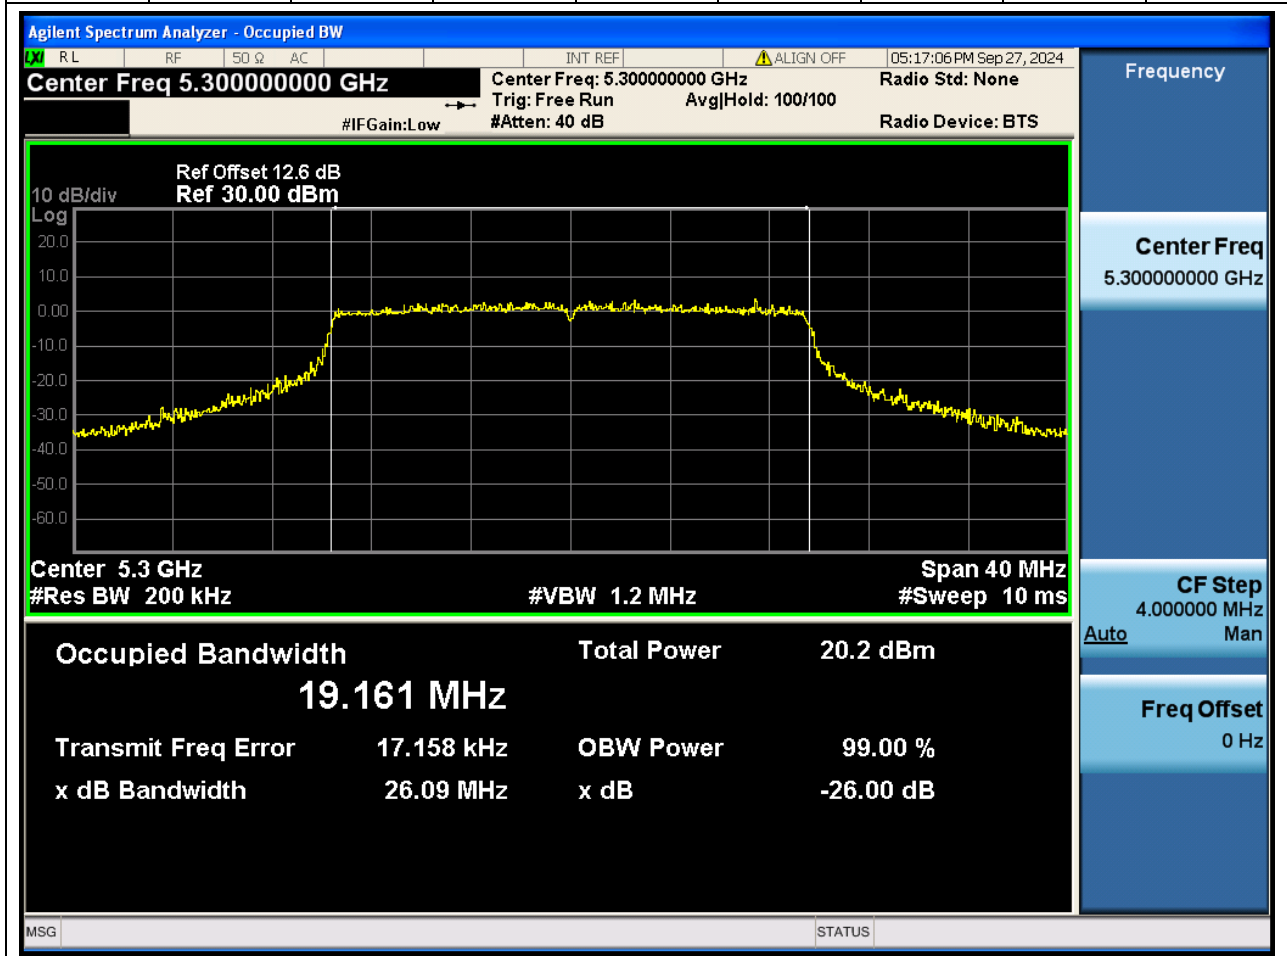

36. 802.11ax_20M_U-NII-2A_M

36.1. A.2.2-99% Bandwidth(NTNV)

Center Frequency (MHz)	OBW Power (%)		RBW (MHz)	Detector	Limit (MHz)	OBW (MHz)		Verdict
5300	99		0.2	Peak	0	19.160531		N/A