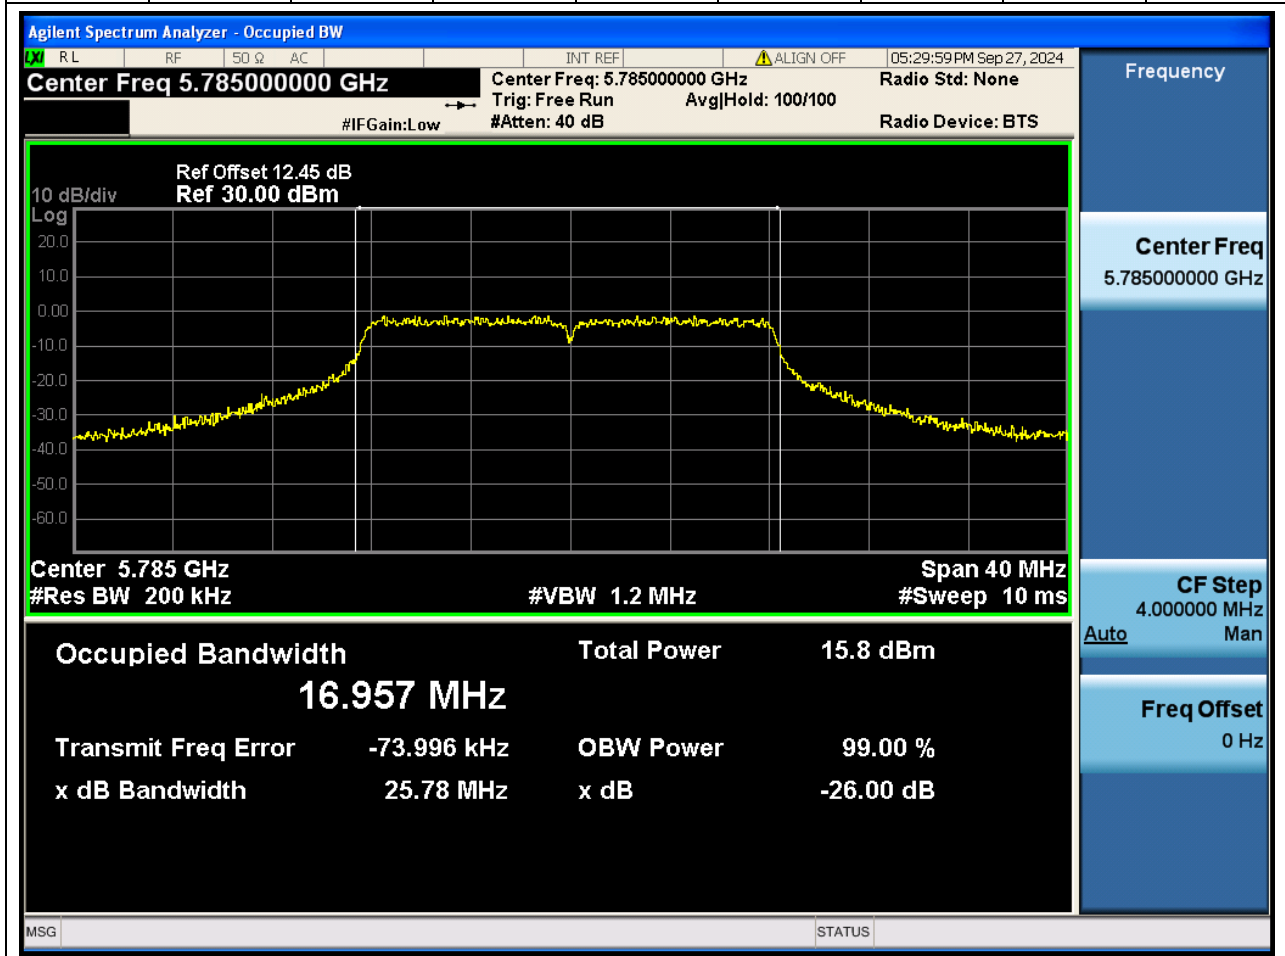

42. 802.11a_20M_U-NII-3_M

42.1. A.2.2-99% Bandwidth(NTNV)

Center Frequency (MHz)	OBW Power (%)		RBW (MHz)	Detector	Limit (MHz)	OBW (MHz)		Verdict
5785	99		0.2	Peak	0	16.95693 2		N/A