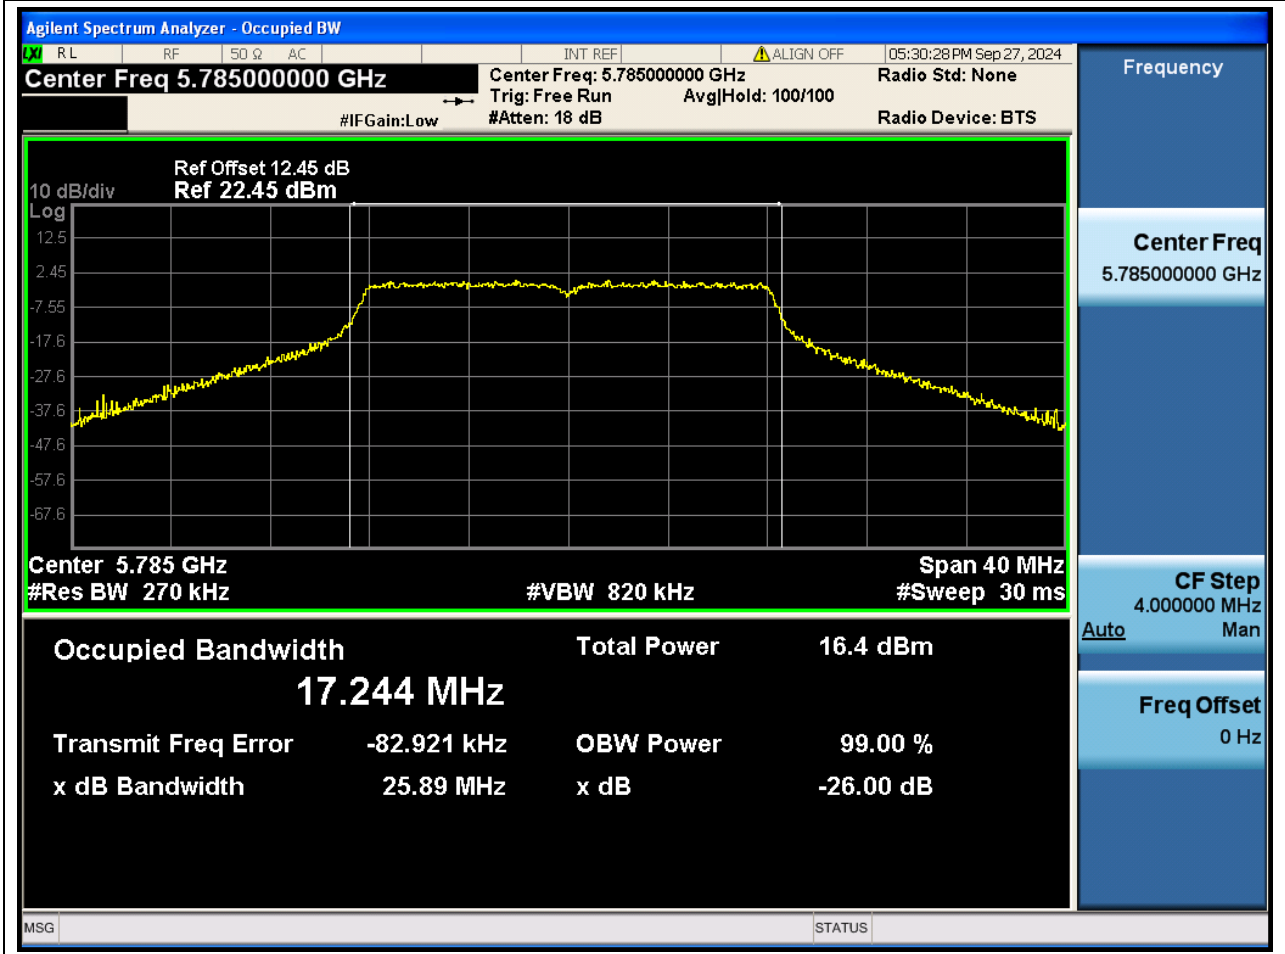

42. 802.11a_20M_U-NII-3_M

42.1. A.2-26dB Bandwidth(NTNV)

Center Frequency (MHz)	XdB Down	RBW (MHz)	Detector	Limit (MHz)	XdB BandWidth (MHz)	Verdict
5785	26	0.2	Peak	0	25.894692	N/A