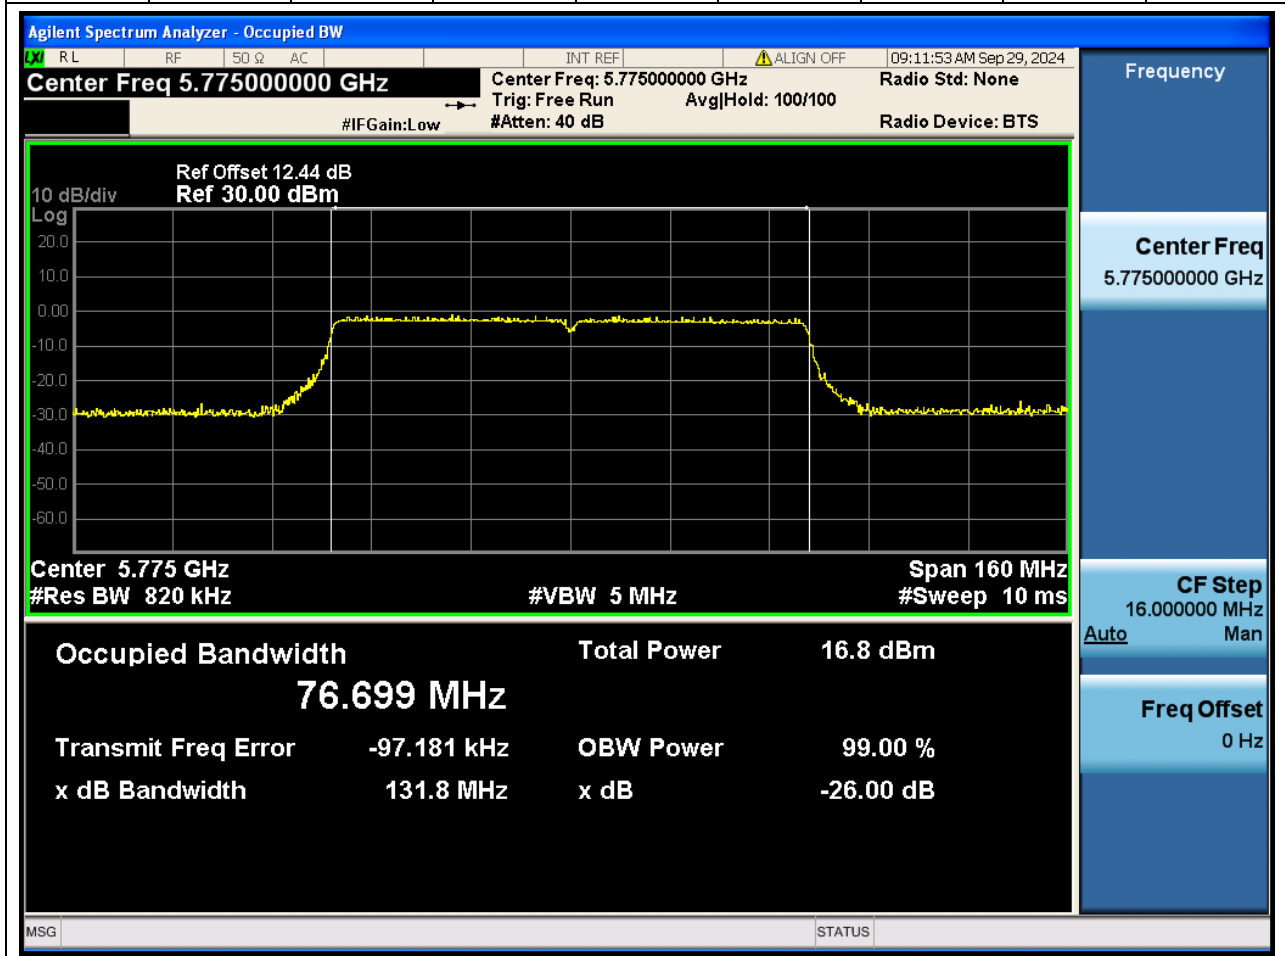

54. 802.11ac_80M_U-NII-3_M

54.1. A.2.2-99% Bandwidth(NTNV)

Center Frequency (MHz)	OBW Power (%)		RBW (MHz)	Detector	Limit (MHz)	OBW (MHz)	Verdict
5775	99		0.82	Peak	0	76.698543	N/A