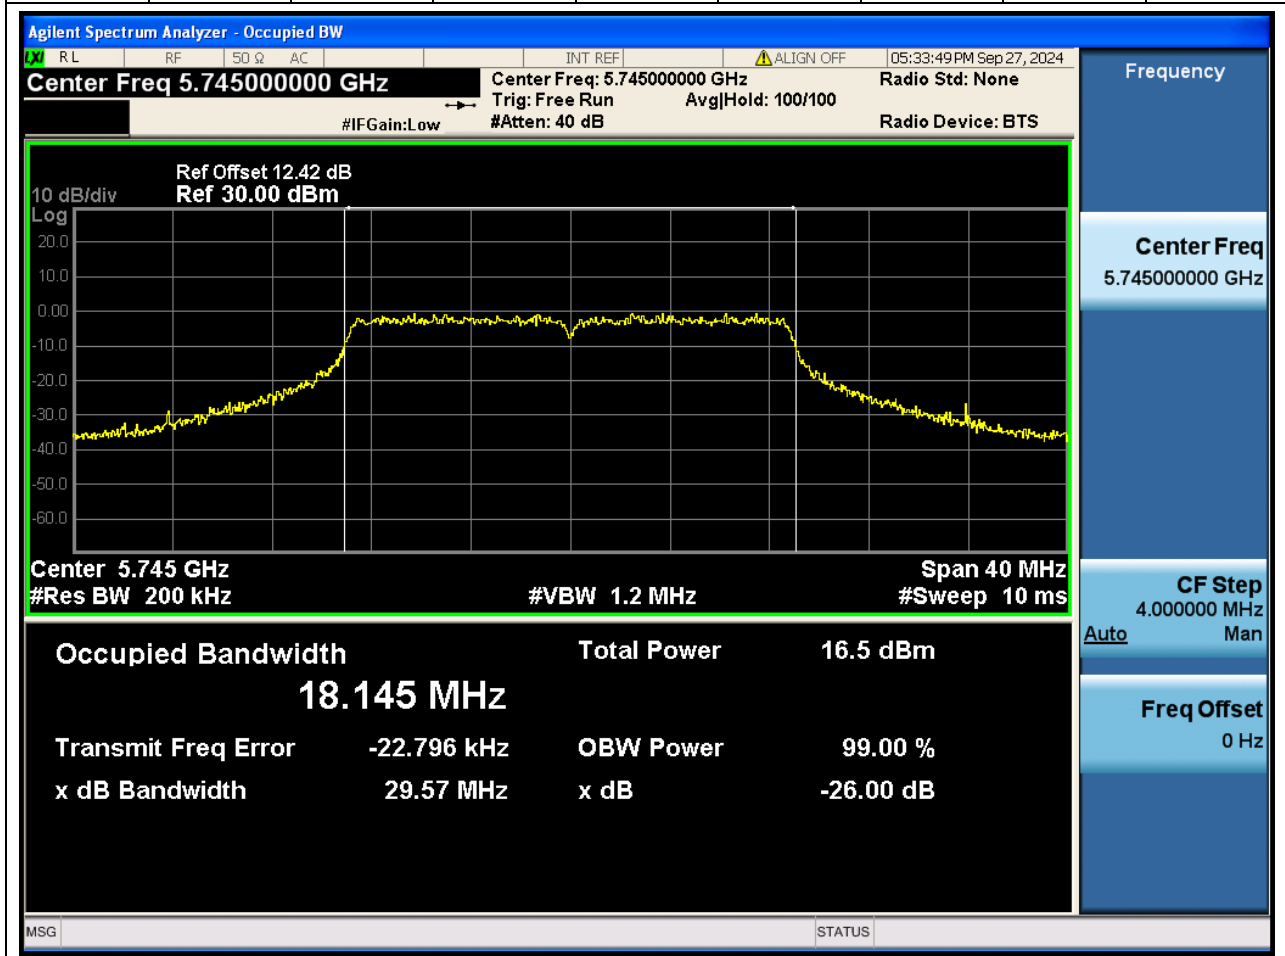

44. 802.11n_20M_U-NII-3_L

44.1. A.2.2-99% Bandwidth(NTNV)

Center Frequency (MHz)	OBW Power (%)		RBW (MHz)	Detector	Limit (MHz)	OBW (MHz)		Verdict
5745	99		0.2	Peak	0	18.144724		N/A