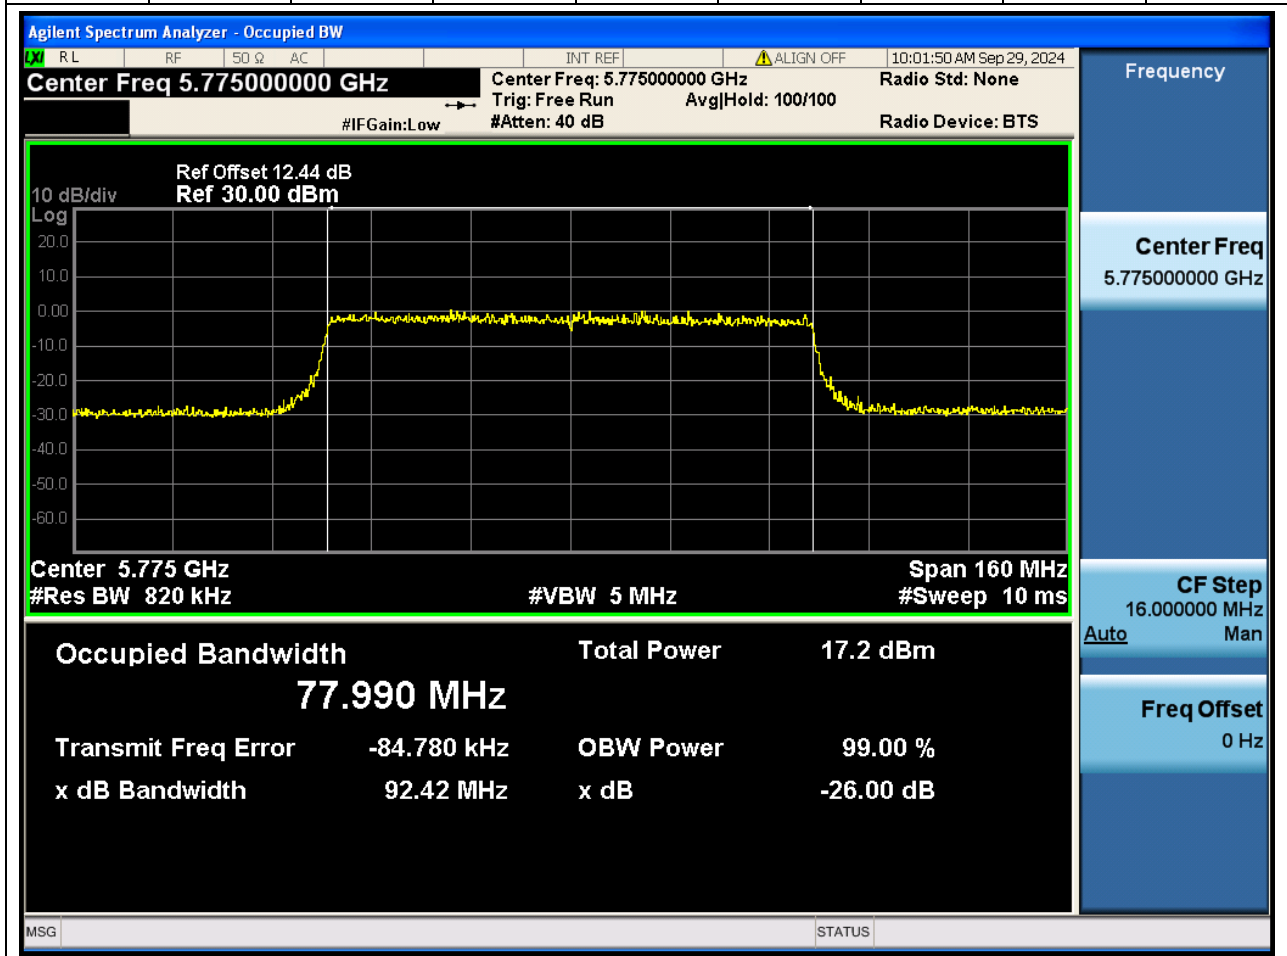

60. 802.11ax_80M_U-NII-3_M

60.1. A.2.2-99% Bandwidth(NTNV)

Center Frequency (MHz)	OBW Power (%)		RBW (MHz)	Detector	Limit (MHz)	OBW (MHz)		Verdict
5775	99		0.82	Peak	0	77.98956		N/A

--BLANK BELOW--