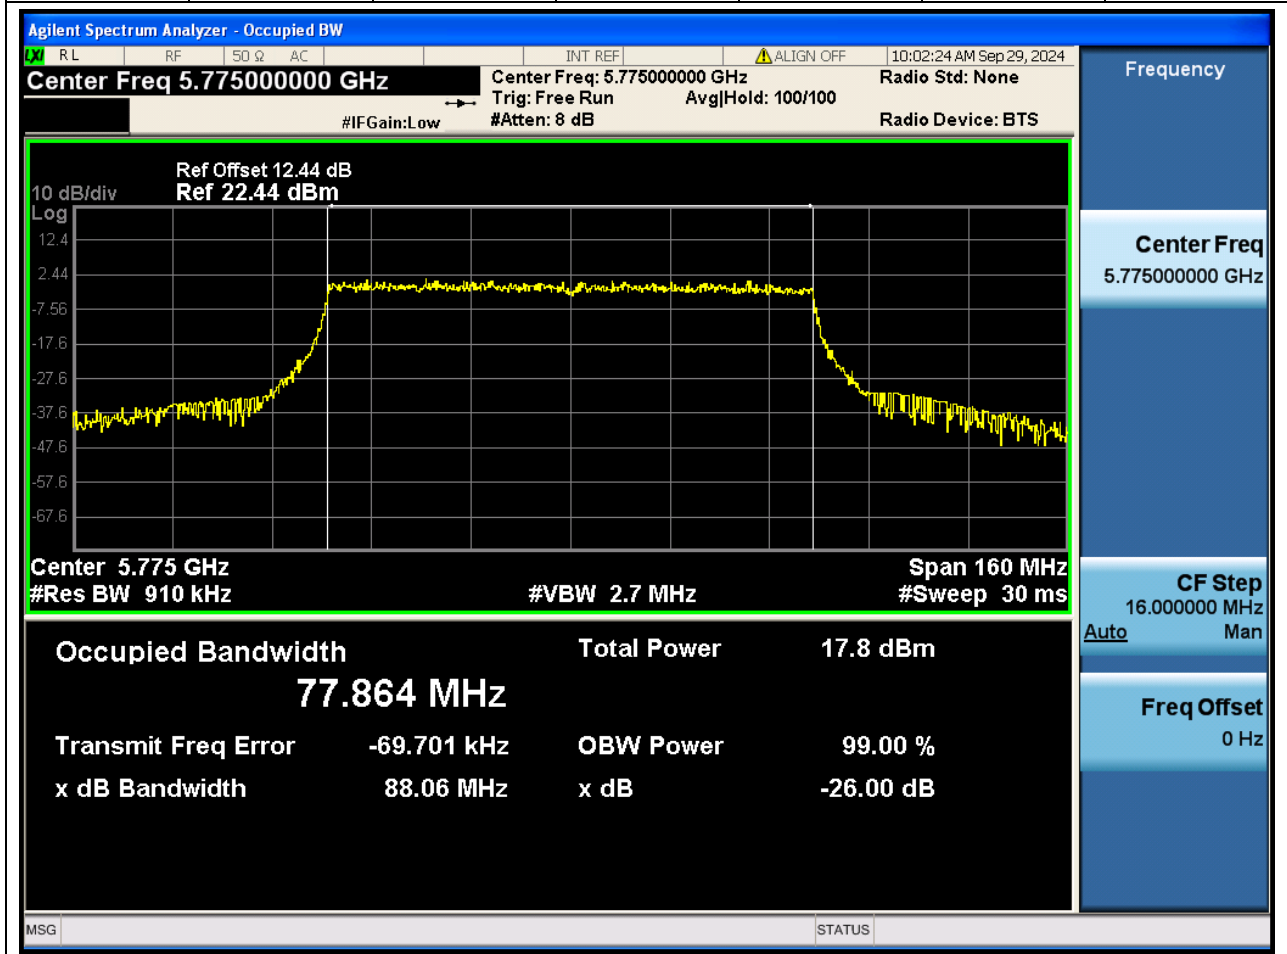

60. 802.11ax_80M_U-NII-3_M

60.1. A.2-26dB Bandwidth(NTNV)

Center Frequency (MHz)	XdB Down	RBW (MHz)	Detector	Limit (MHz)	XdB BandWidth (MHz)	Verdict
5775	26	0.82	Peak	0	88.061113	N/A