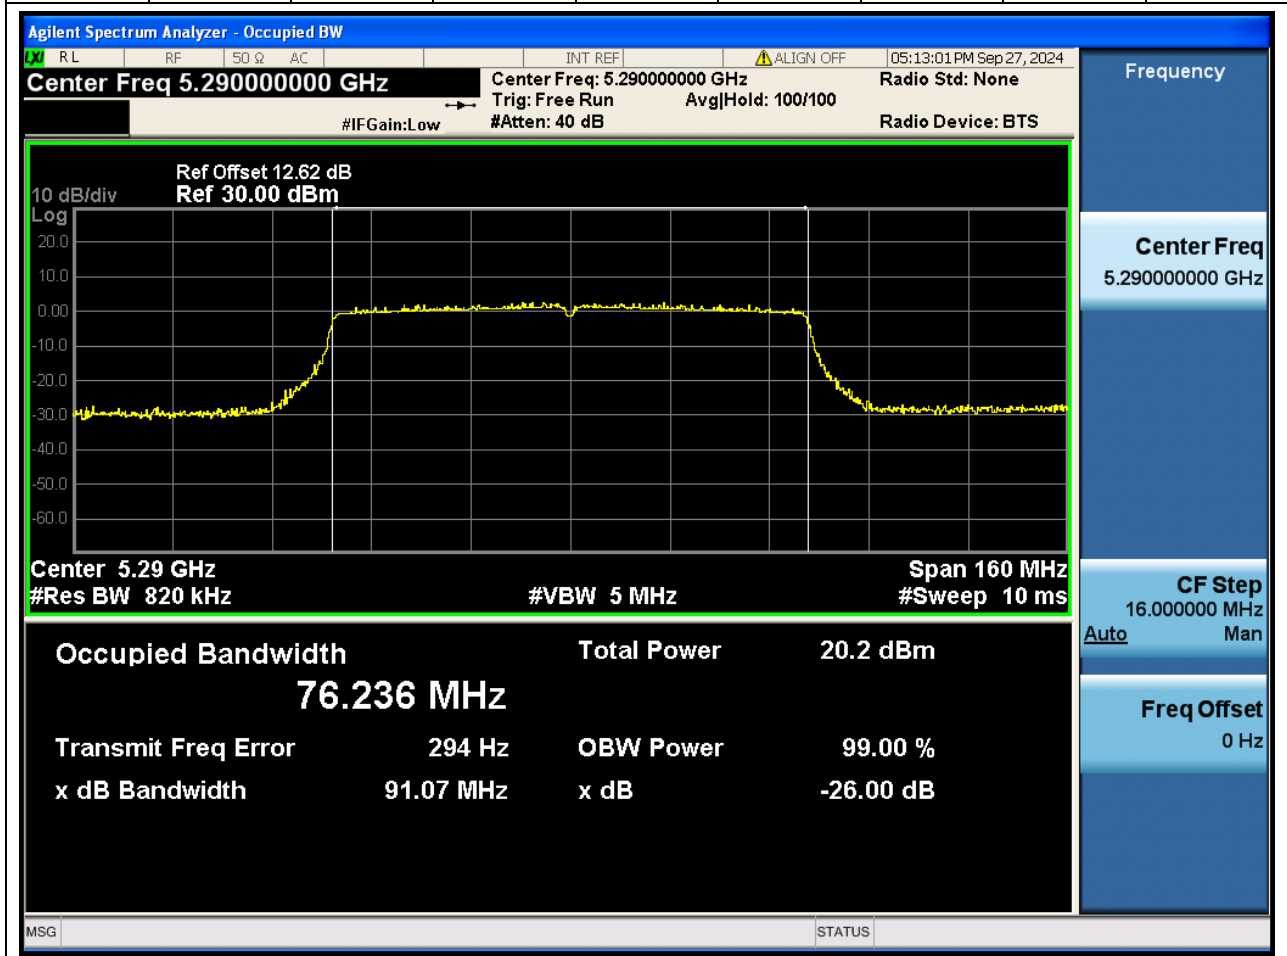

34. 802.11ac_80M_U-NII-2A_M

34.1. A.2.2-99% Bandwidth(NTNV)

Center Frequency (MHz)	OBW Power (%)		RBW (MHz)	Detector	Limit (MHz)	OBW (MHz)		Verdict
5290	99		0.82	Peak	0	76.236469		N/A