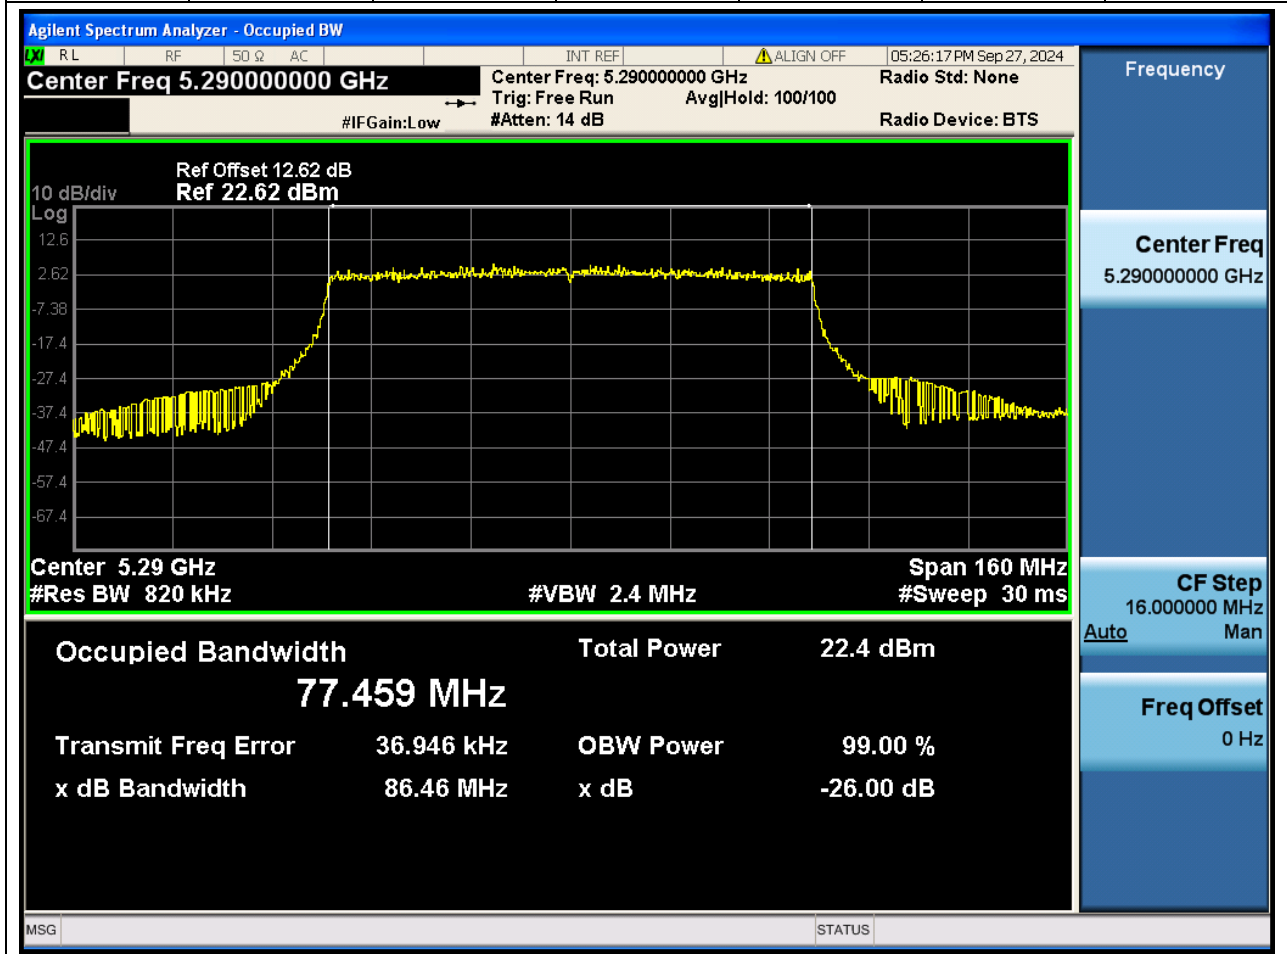

40. 802.11ax_80M_U-NII-2A_M

40.1. A.2-26dB Bandwidth(NTNV)

Center Frequency (MHz)	XdB Down	RBW (MHz)	Detector	Limit (MHz)	XdB BandWidth (MHz)	Verdict
5290	26	0.82	Peak	0	86.457237	N/A