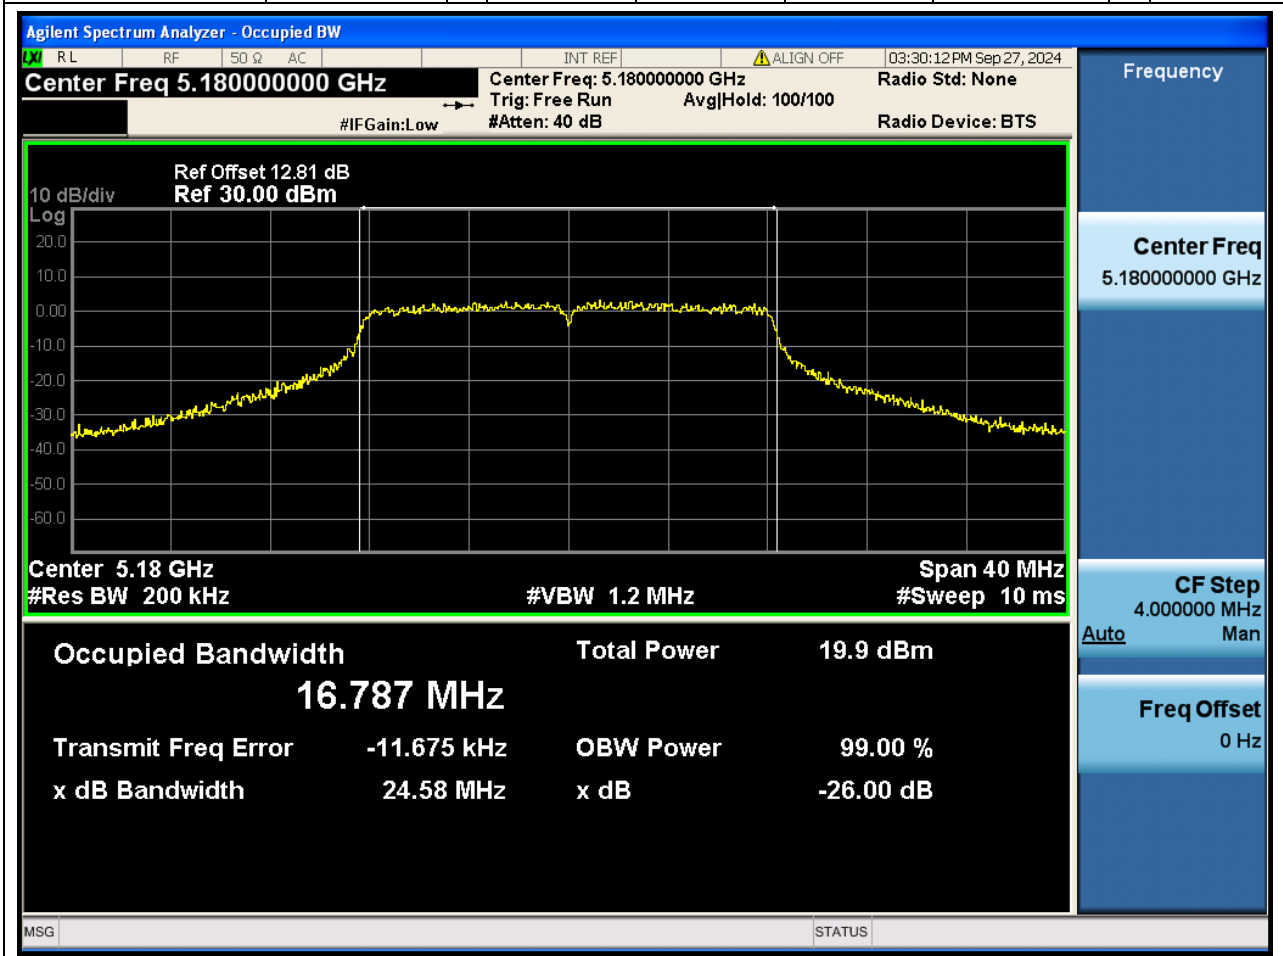

Center Frequency (MHz)	XdB Down	RBW (MHz)	Detector	Limit (MHz)	XdB BandWidth (MHz)	Verdict
5775	26	0.82	Peak	0	88.061113	N/A

99% Bandwidth

1. 802.11a_20M_U-NII-1_L

1.1. A.2.2-99% Bandwidth(NTNV)

Center Frequency (MHz)	OBW Power (%)	RBW (MHz)	Detector	Limit (MHz)	OBW (MHz)	Verdict
5180	99	0.2	Peak	0	16.787105	N/A