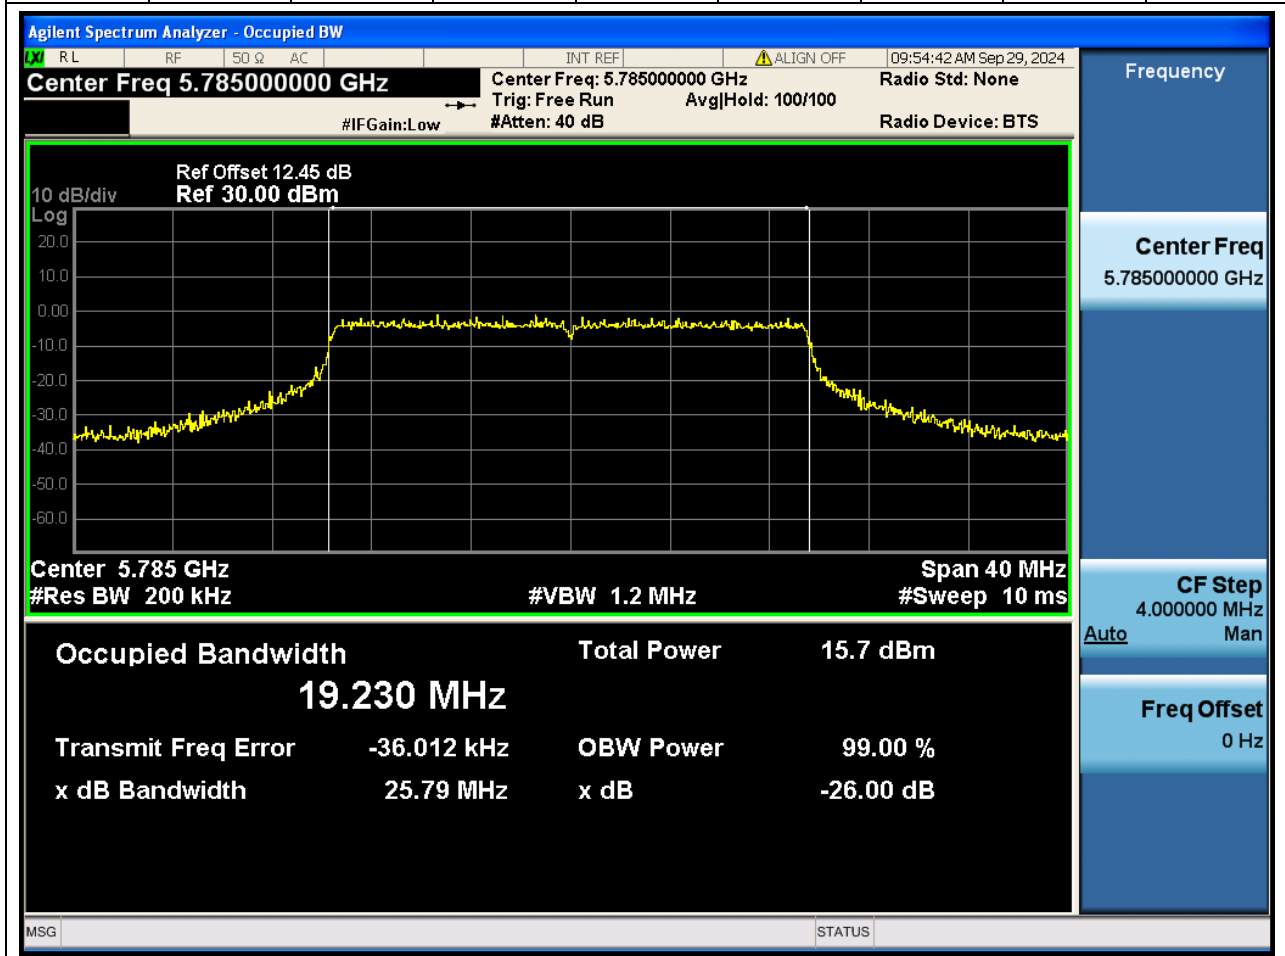

56. 802.11ax_20M_U-NII-3_M

56.1. A.2.2-99% Bandwidth(NTNV)

Center Frequency (MHz)	OBW Power (%)		RBW (MHz)	Detector	Limit (MHz)	OBW (MHz)		Verdict
5785	99		0.2	Peak	0	19.22929		N/A