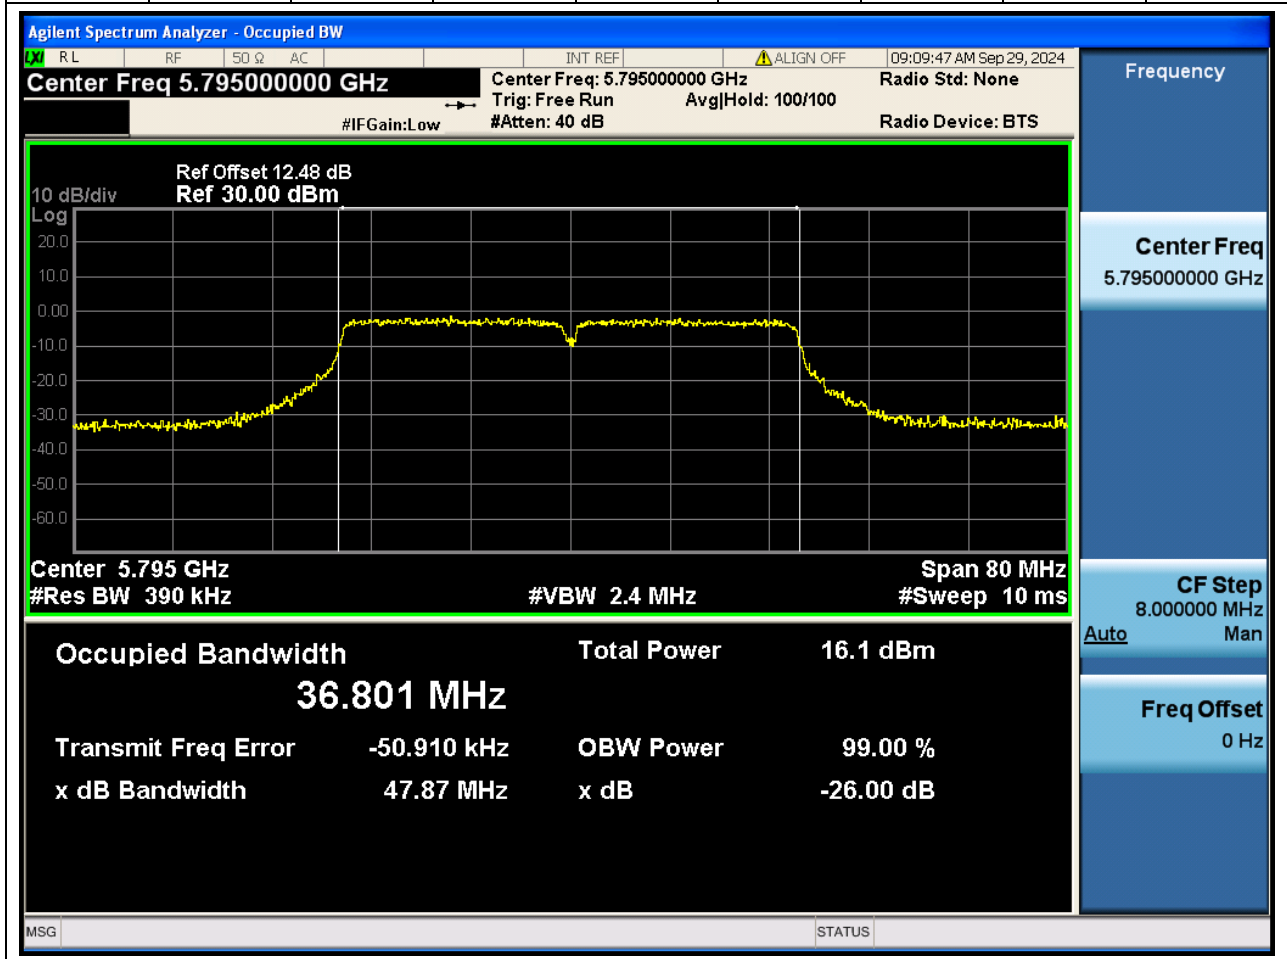

53. 802.11ac_40M_U-NII-3_H

53.1. A.2.2-99% Bandwidth(NTNV)

Center Frequency (MHz)	OBW Power (%)		RBW (MHz)	Detector	Limit (MHz)	OBW (MHz)		Verdict
5795	99		0.39	Peak	0	36.801494		N/A