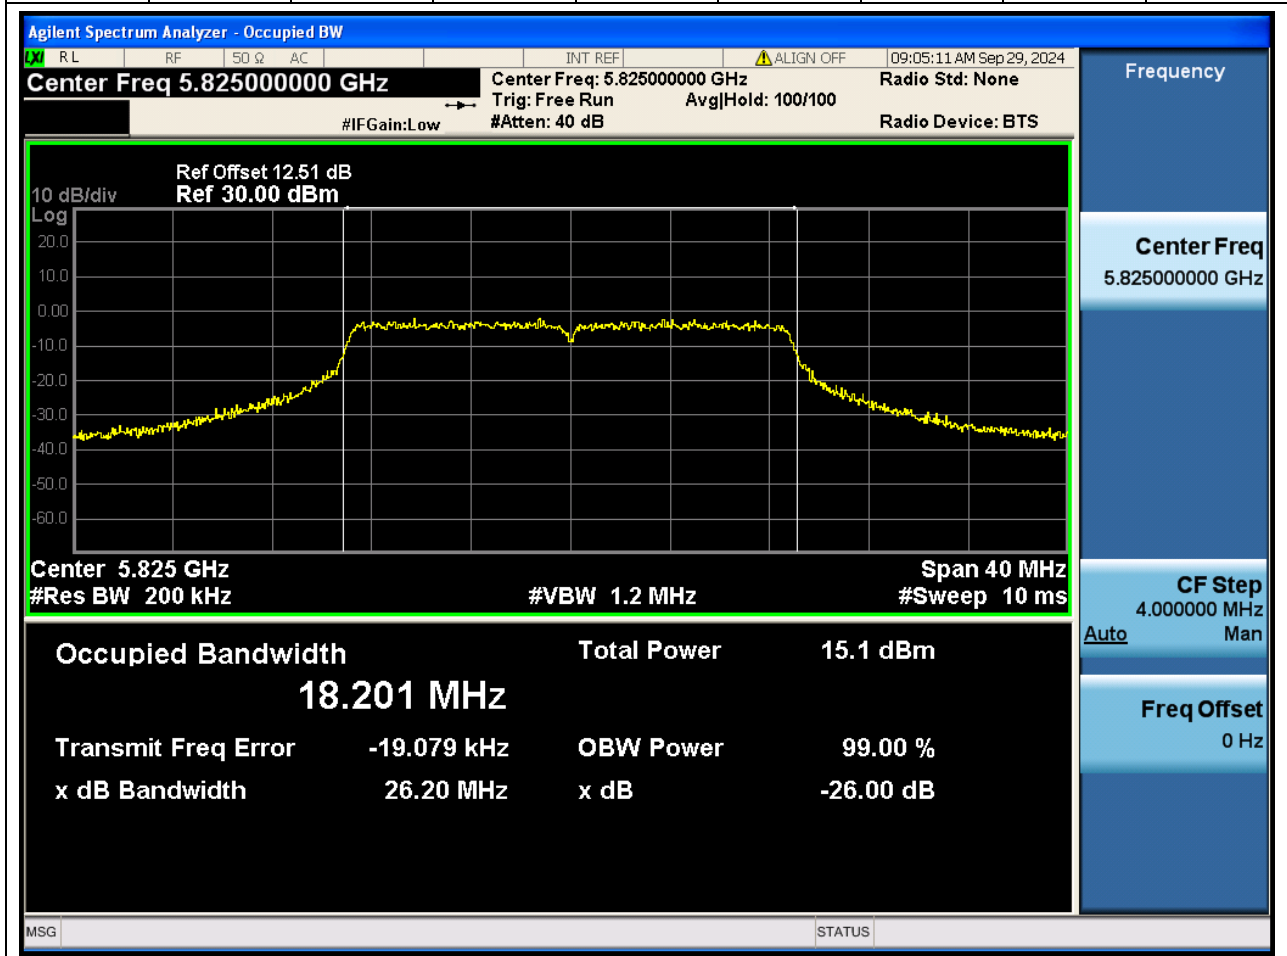

51. 802.11ac_20M_U-NII-3_H

51.1. A.2.2-99% Bandwidth(NTNV)

Center Frequency (MHz)	OBW Power (%)		RBW (MHz)	Detector	Limit (MHz)	OBW (MHz)	Verdict
5825	99		0.2	Peak	0	18.20114	N/A