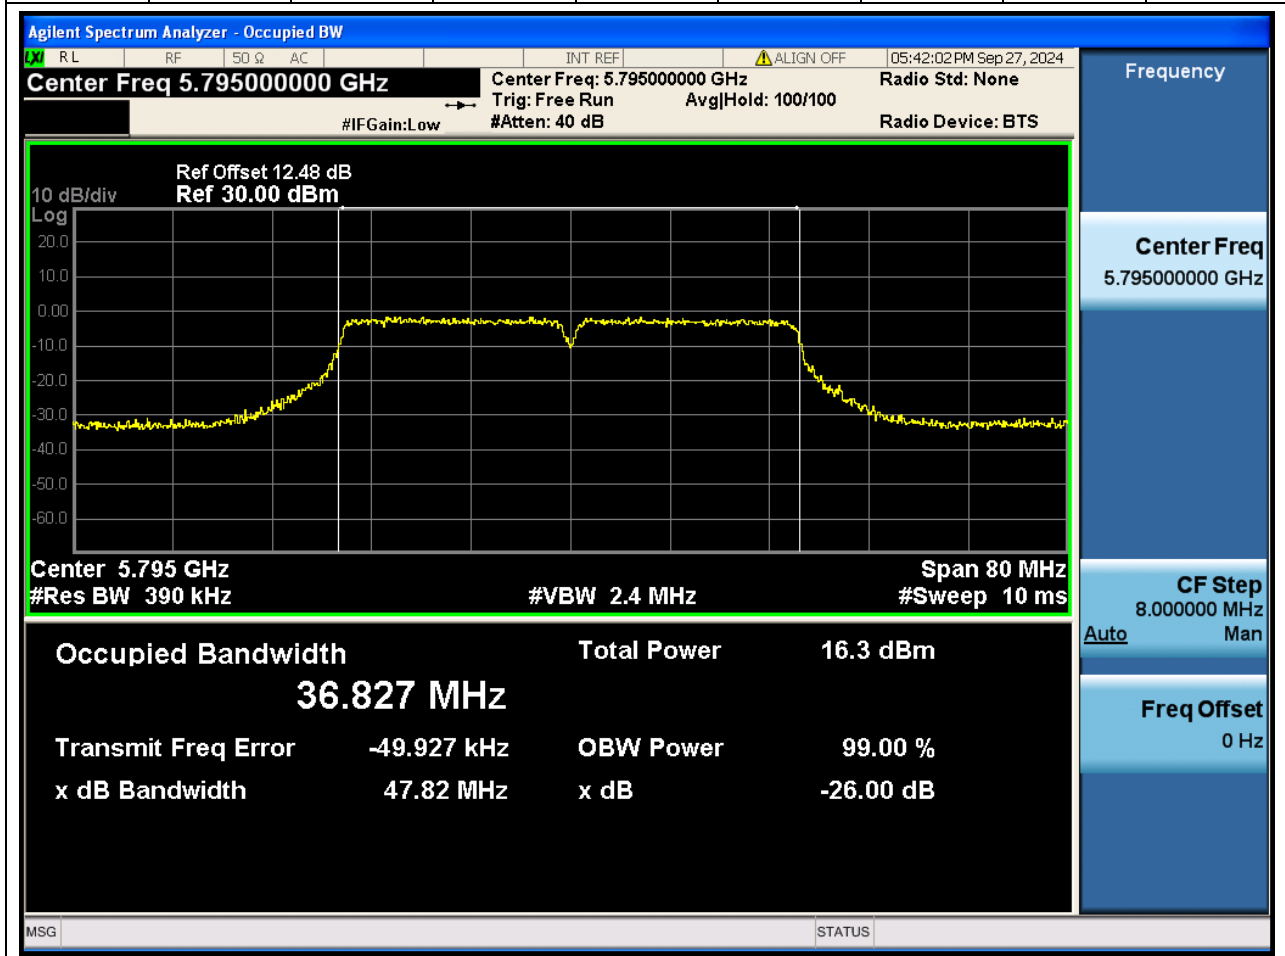

48. 802.11n_40M_U-NII-3_H

48.1. A.2.2-99% Bandwidth(NTNV)

Center Frequency (MHz)	OBW Power (%)		RBW (MHz)	Detector	Limit (MHz)	OBW (MHz)		Verdict
5795	99		0.39	Peak	0	36.827065		N/A