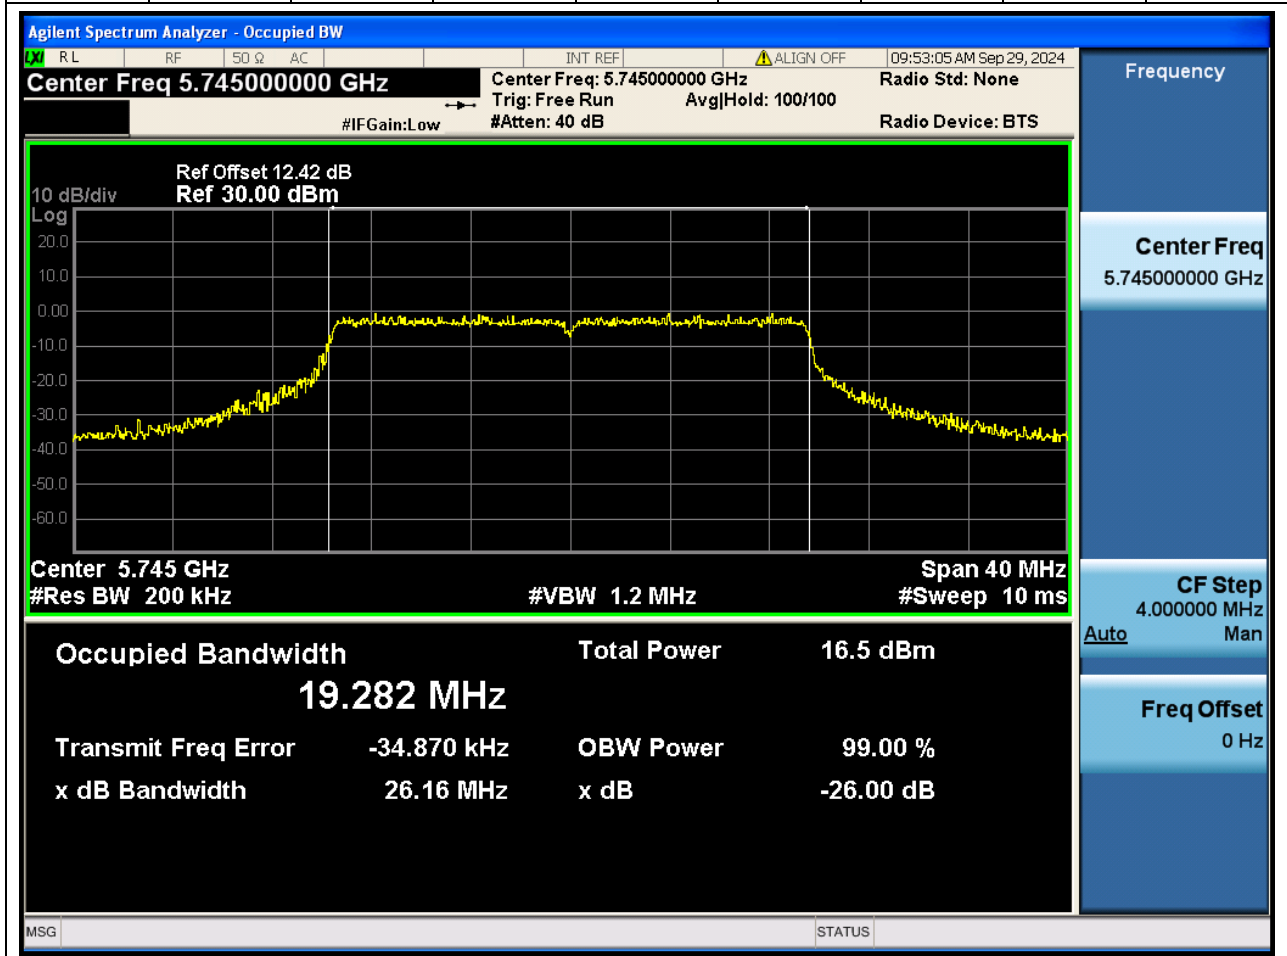

55. 802.11ax_20M_U-NII-3_L

55.1. A.2.2-99% Bandwidth(NTNV)

Center Frequency (MHz)	OBW Power (%)		RBW (MHz)	Detector	Limit (MHz)	OBW (MHz)	Verdict
5745	99		0.2	Peak	0	19.282064	N/A