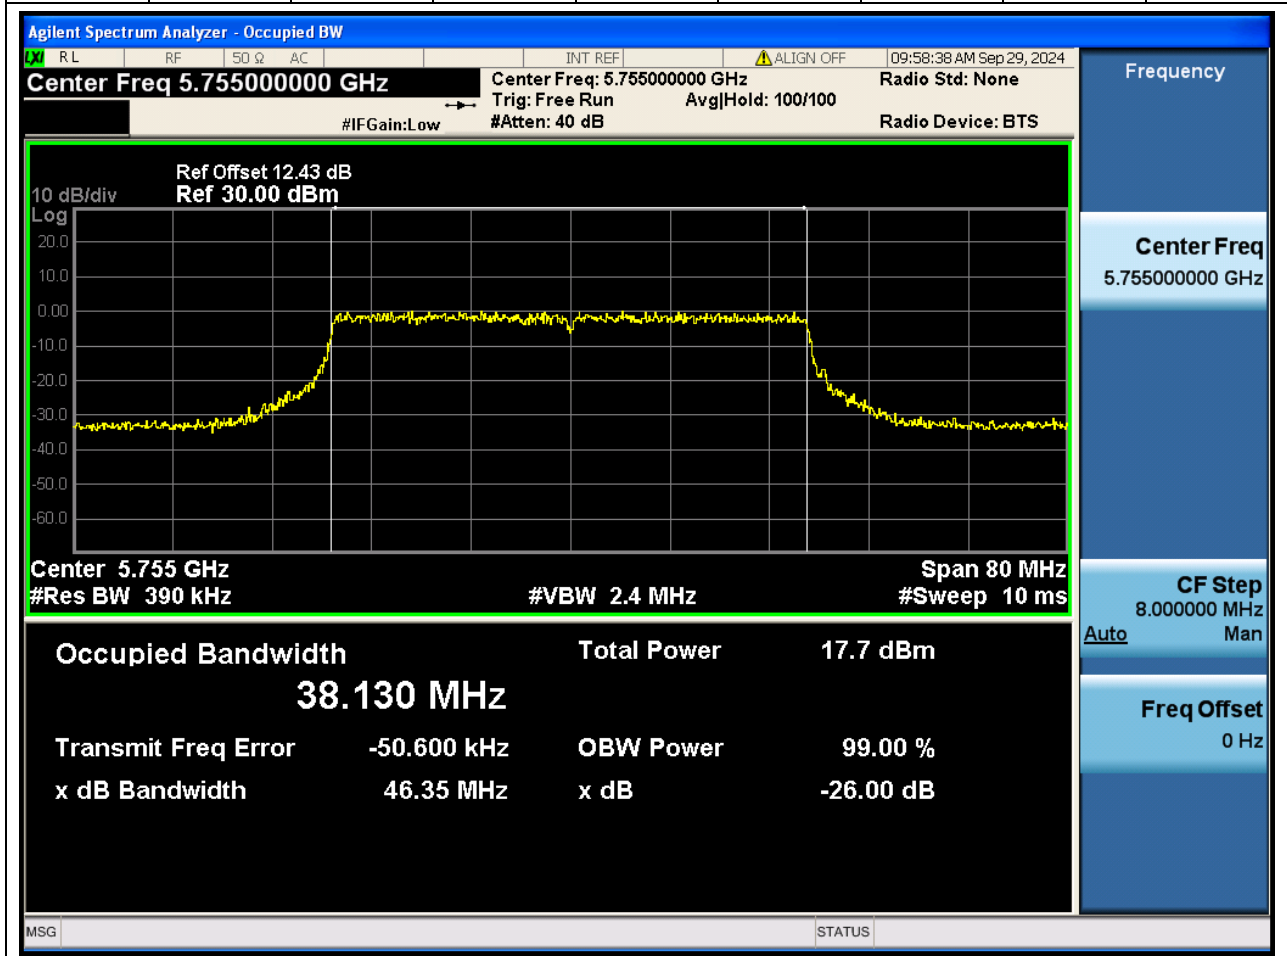

58. 802.11ax_40M_U-NII-3_L

58.1. A.2.2-99% Bandwidth(NTNV)

Center Frequency (MHz)	OBW Power (%)		RBW (MHz)	Detector	Limit (MHz)	OBW (MHz)	Verdict
5755	99		0.39	Peak	0	38.130456	N/A