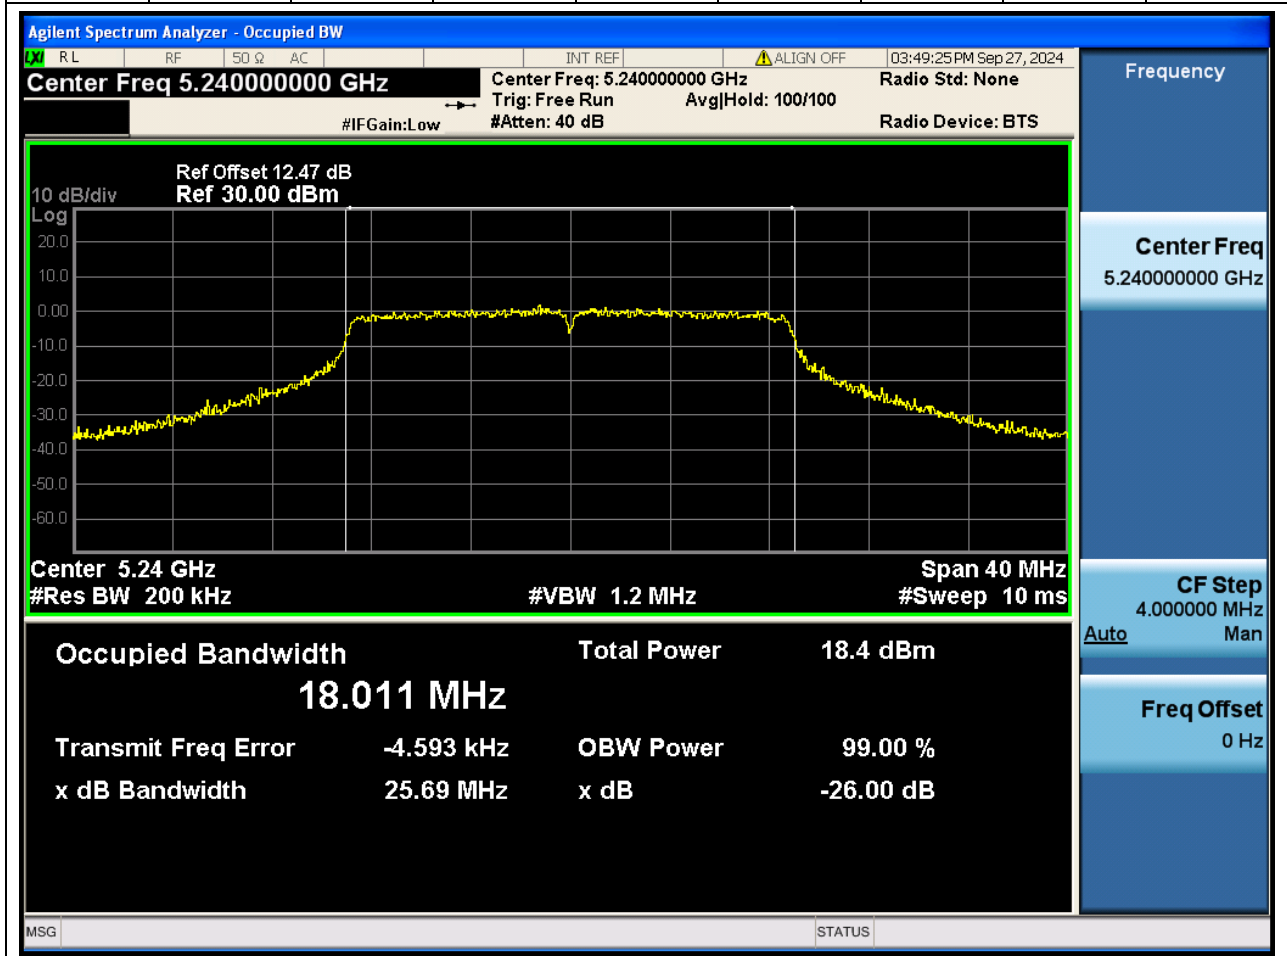

6. 802.11n_20M_U-NII-1_H

6.1. A.2.2-99% Bandwidth(NTNV)

Center Frequency (MHz)	OBW Power (%)		RBW (MHz)	Detector	Limit (MHz)	OBW (MHz)		Verdict
5240	99		0.2	Peak	0	18.010719		N/A