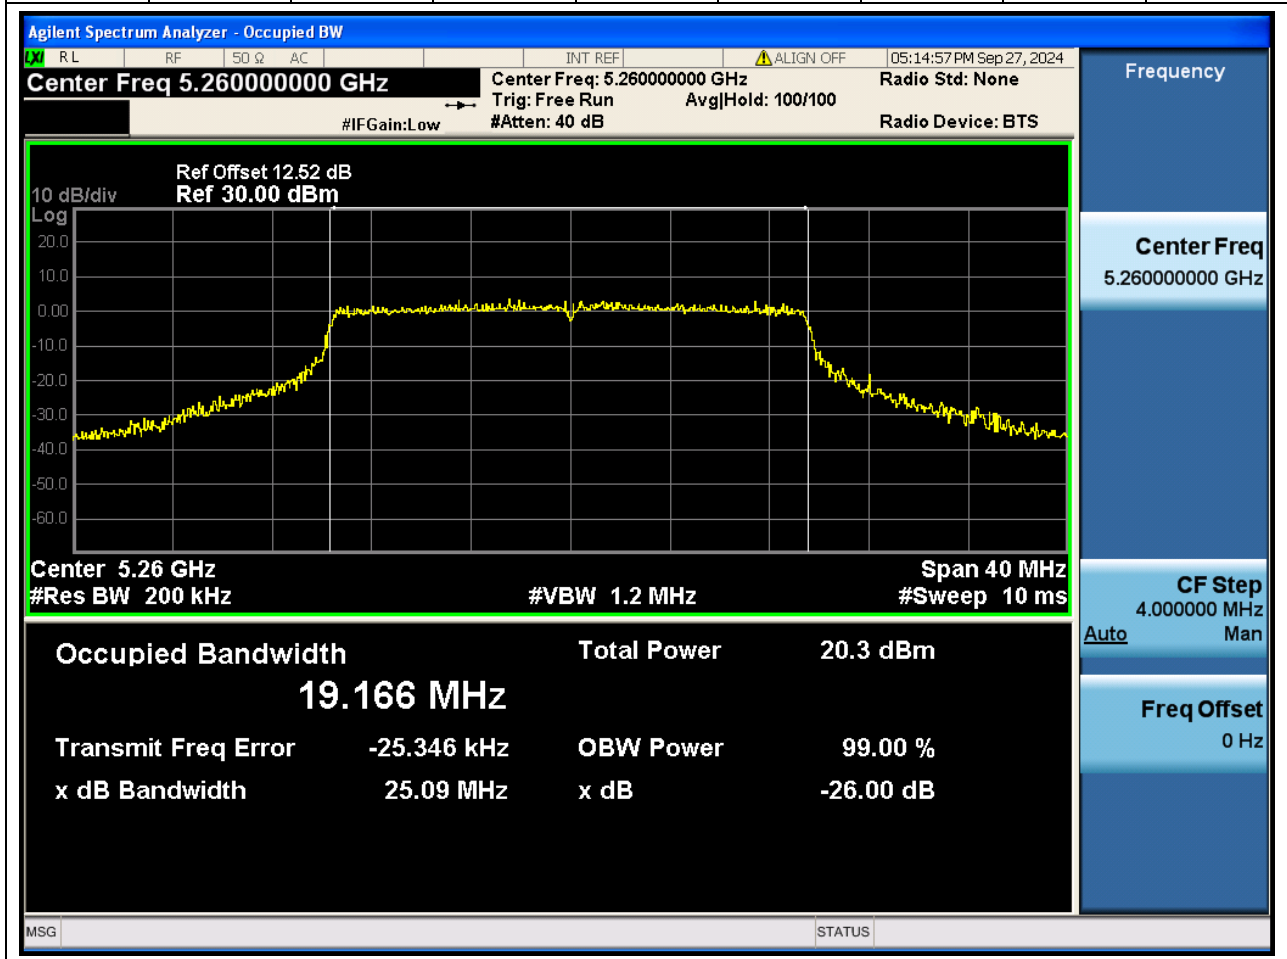

35. 802.11ax_20M_U-NII-2A_L

35.1. A.2.2-99% Bandwidth(NTNV)

Center Frequency (MHz)	OBW Power (%)		RBW (MHz)	Detector	Limit (MHz)	OBW (MHz)	Verdict
5260	99		0.2	Peak	0	19.166246	N/A