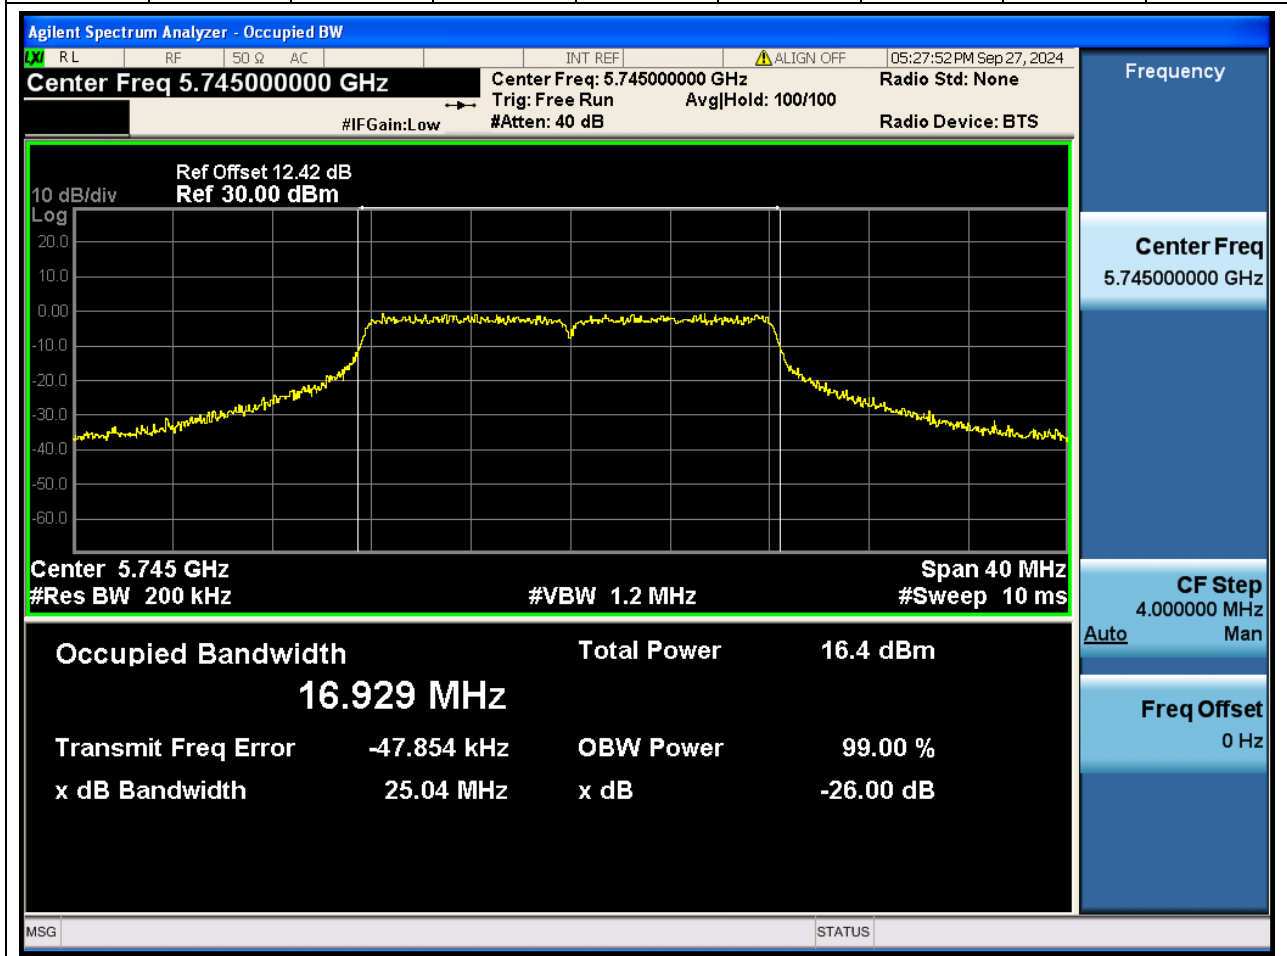

41. 802.11a_20M_U-NII-3_L

41.1. A.2.2-99% Bandwidth(NTNV)

Center Frequency (MHz)	OBW Power (%)		RBW (MHz)	Detector	Limit (MHz)	OBW (MHz)		Verdict
5745	99		0.2	Peak	0	16.929369		N/A