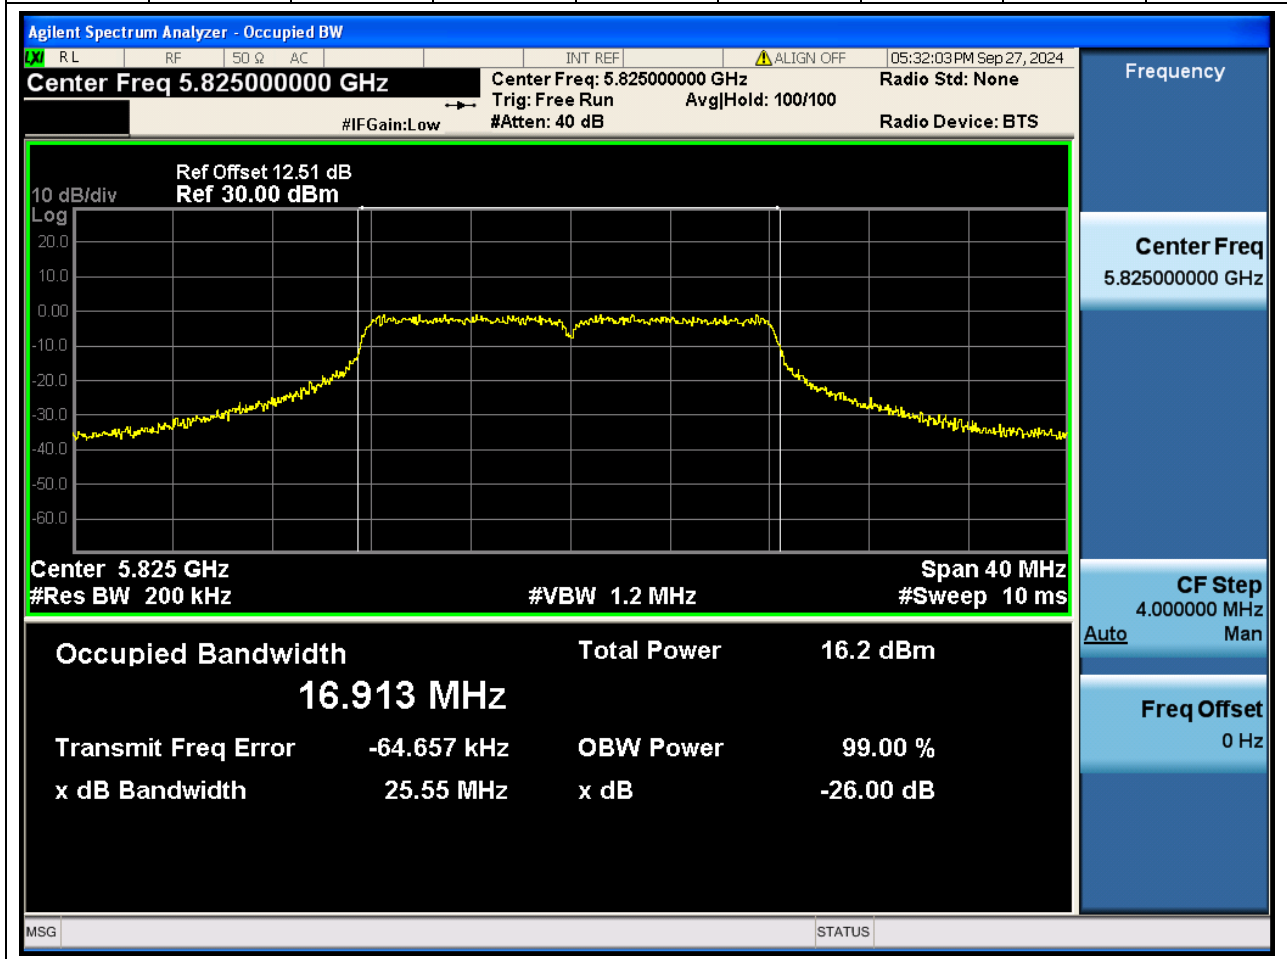

43. 802.11a_20M_U-NII-3_H

43.1. A.2.2-99% Bandwidth(NTNV)

Center Frequency (MHz)	OBW Power (%)		RBW (MHz)	Detector	Limit (MHz)	OBW (MHz)	Verdict
5825	99		0.2	Peak	0	16.913287	N/A