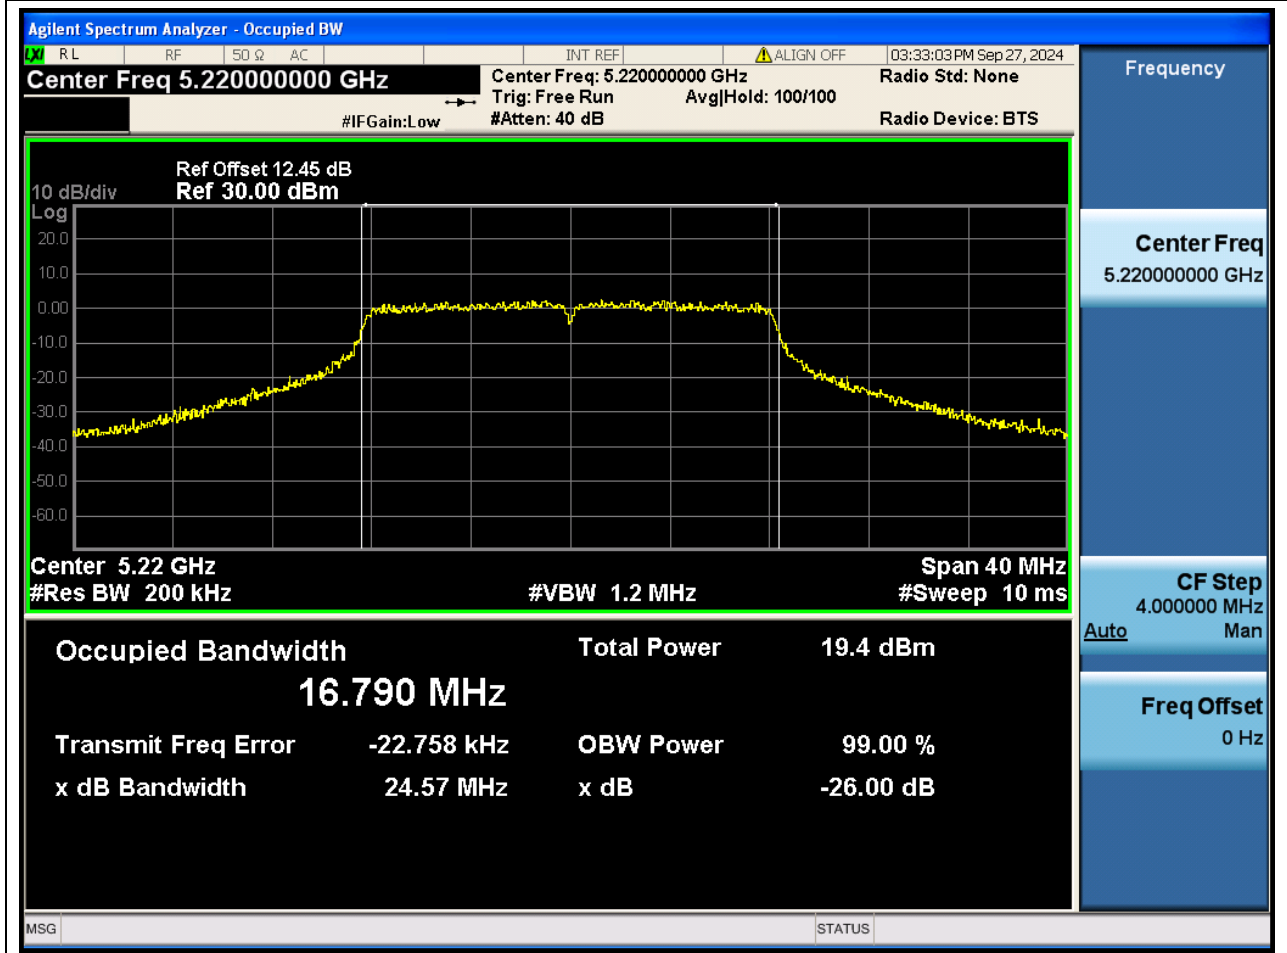

2. 802.11a_20M_U-NII-1_M

2.1. A.2.2-99% Bandwidth(NTNV)

Center Frequency (MHz)	OBW Power (%)	RBW (MHz)	Detector	Limit (MHz)	OBW (MHz)	Verdict
5220	99	0.2	Peak	0	16.789861	N/A