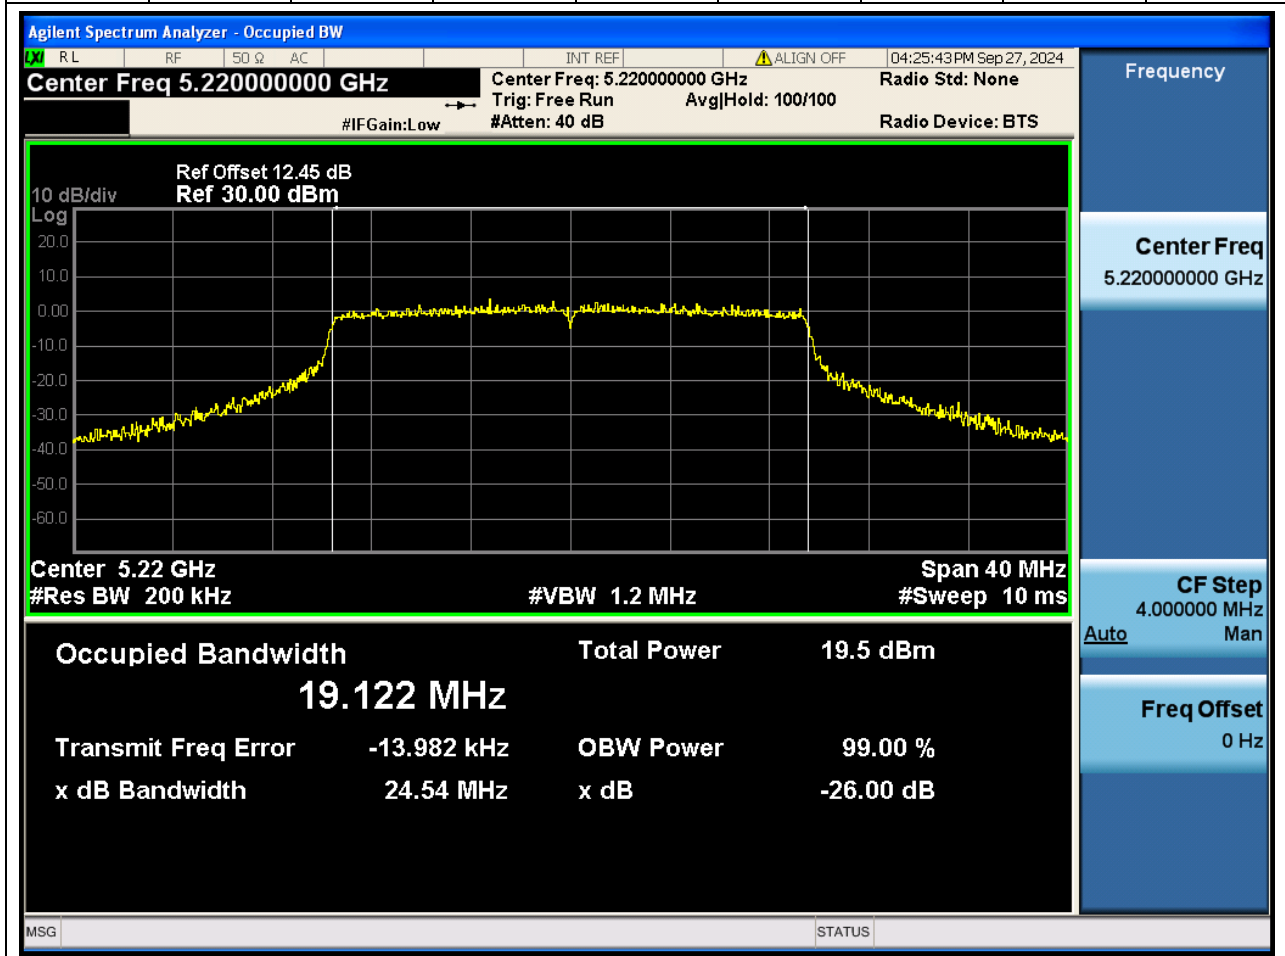

16. 802.11ax_20M_U-NII-1_M

16.1. A.2.2-99% Bandwidth(NTNV)

Center Frequency (MHz)	OBW Power (%)		RBW (MHz)	Detector	Limit (MHz)	OBW (MHz)	Verdict
5220	99		0.2	Peak	0	19.122466	N/A