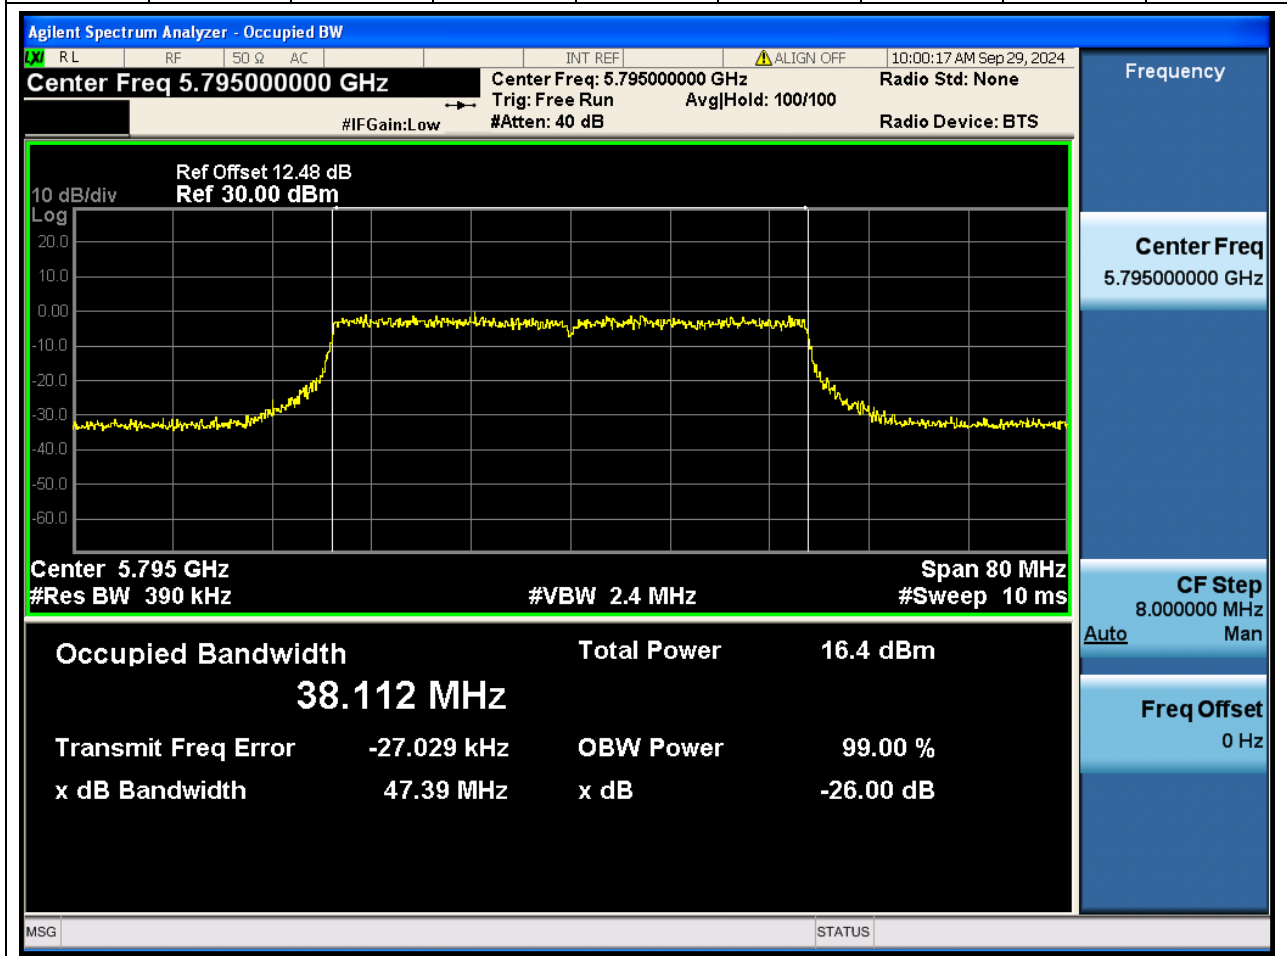

59. 802.11ax_40M_U-NII-3_H

59.1. A.2.2-99% Bandwidth(NTNV)

Center Frequency (MHz)	OBW Power (%)		RBW (MHz)	Detector	Limit (MHz)	OBW (MHz)	Verdict
5795	99		0.39	Peak	0	38.112038	N/A