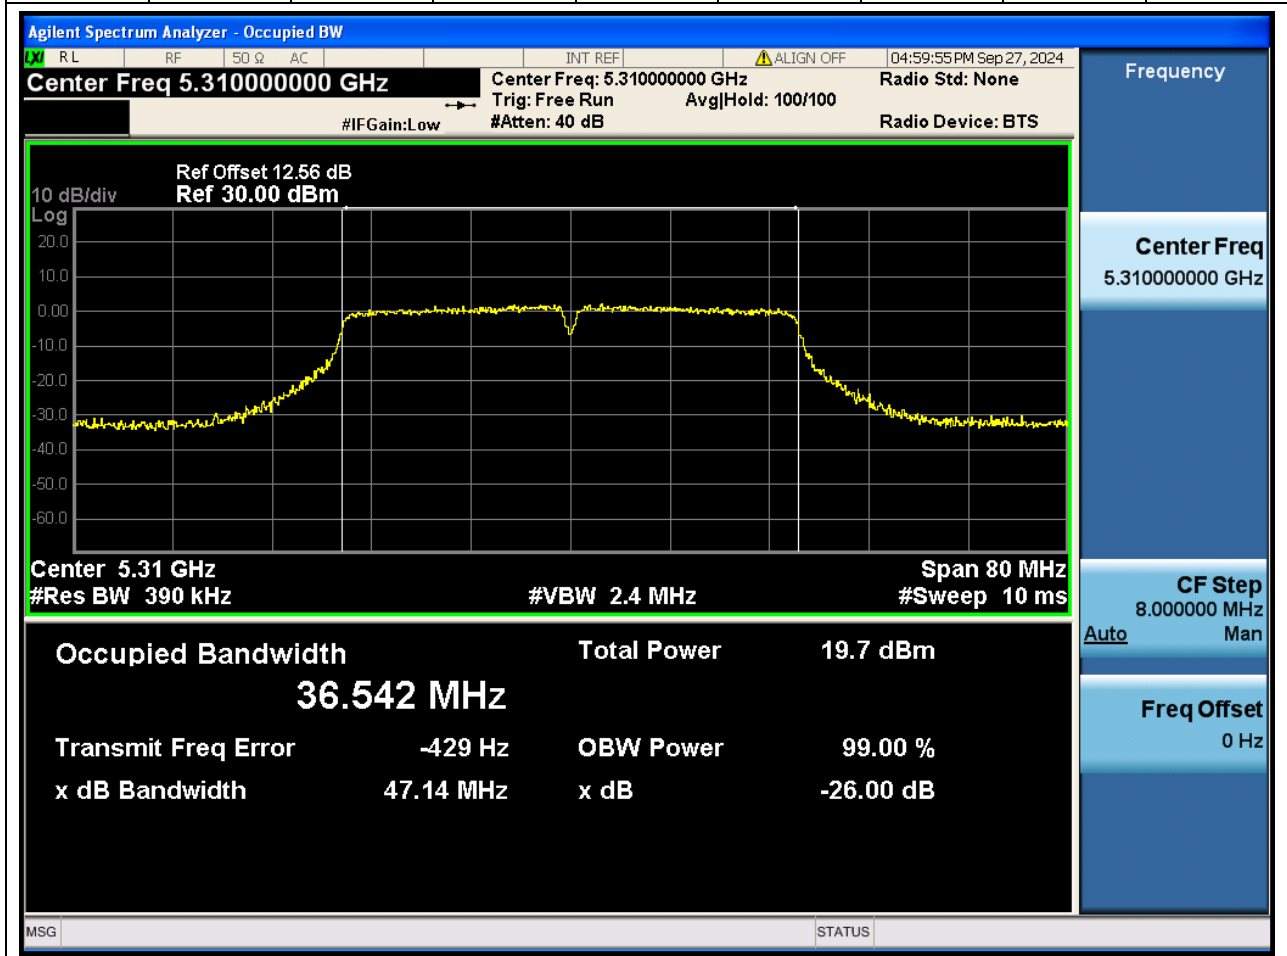

28. 802.11n_40M_U-NII-2A_H

28.1. A.2.2-99% Bandwidth(NTNV)

Center Frequency (MHz)	OBW Power (%)		RBW (MHz)	Detector	Limit (MHz)	OBW (MHz)	Verdict
5310	99		0.39	Peak	0	36.54152 2	N/A