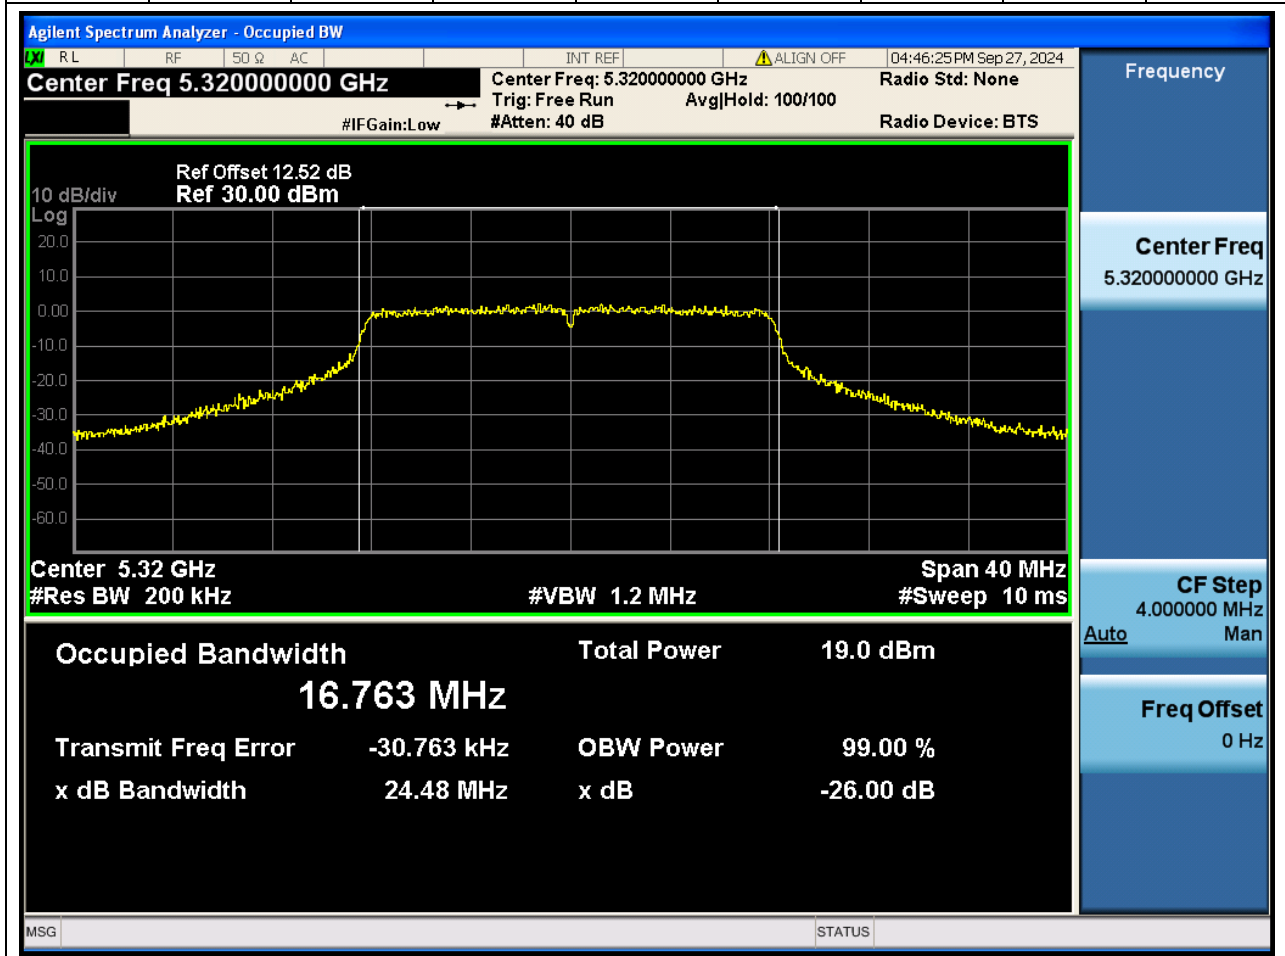

23. 802.11a_20M_U-NII-2A_H

23.1. A.2.2-99% Bandwidth(NTNV)

Center Frequency (MHz)	OBW Power (%)		RBW (MHz)	Detector	Limit (MHz)	OBW (MHz)	Verdict
5320	99		0.2	Peak	0	16.763022	N/A