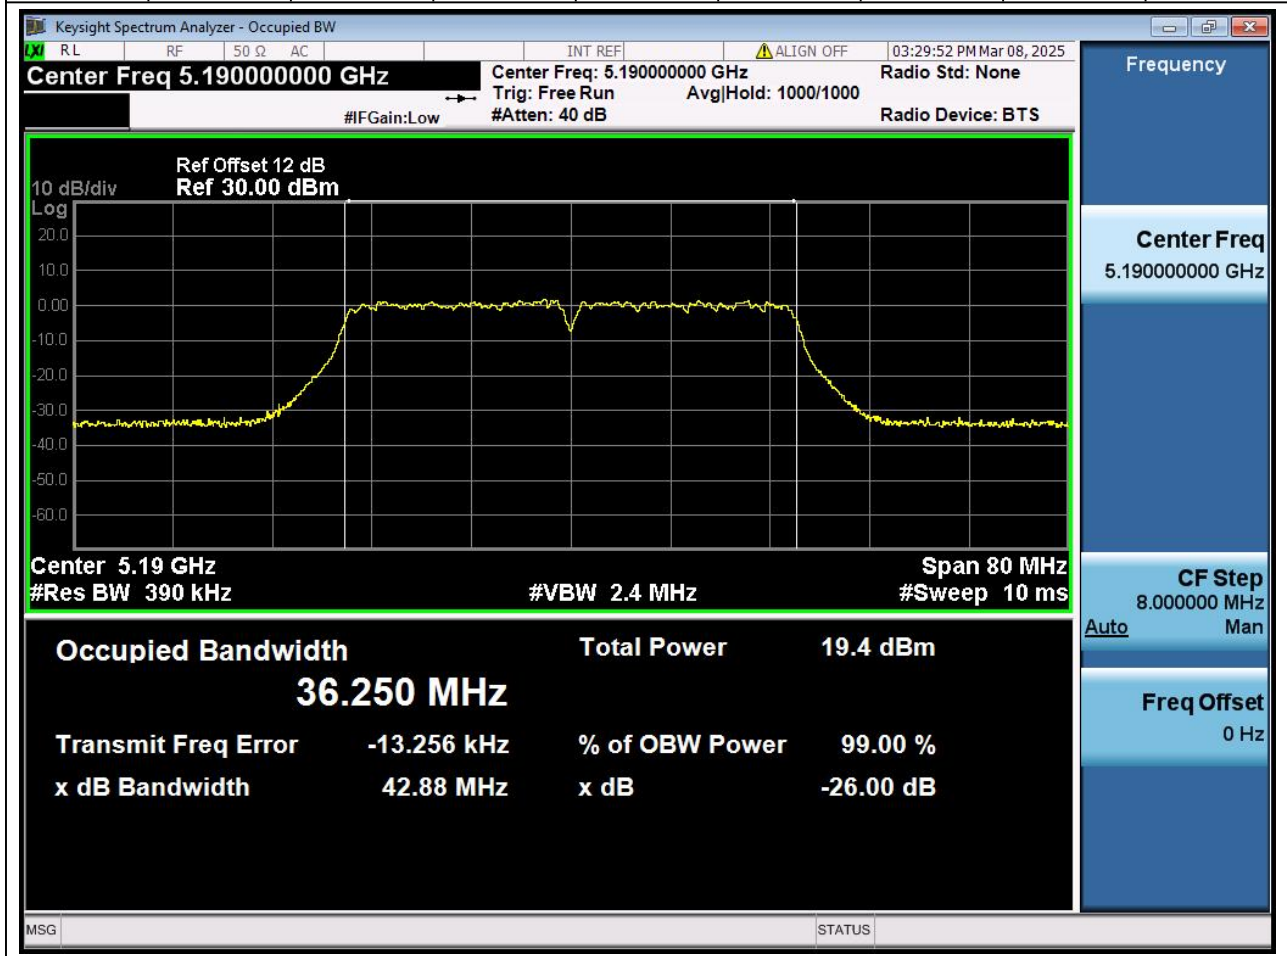

12. 802.11ac_40M_U-NII-1_L

12.1. A.2.2-99% Bandwidth(NTNV)

Center Frequency (MHz)	OBW Power (%)		RBW (MHz)	Detector	Limit (MHz)	OBW (MHz)		Verdict
5190	99		0.39	Peak	0	36.250411		N/A