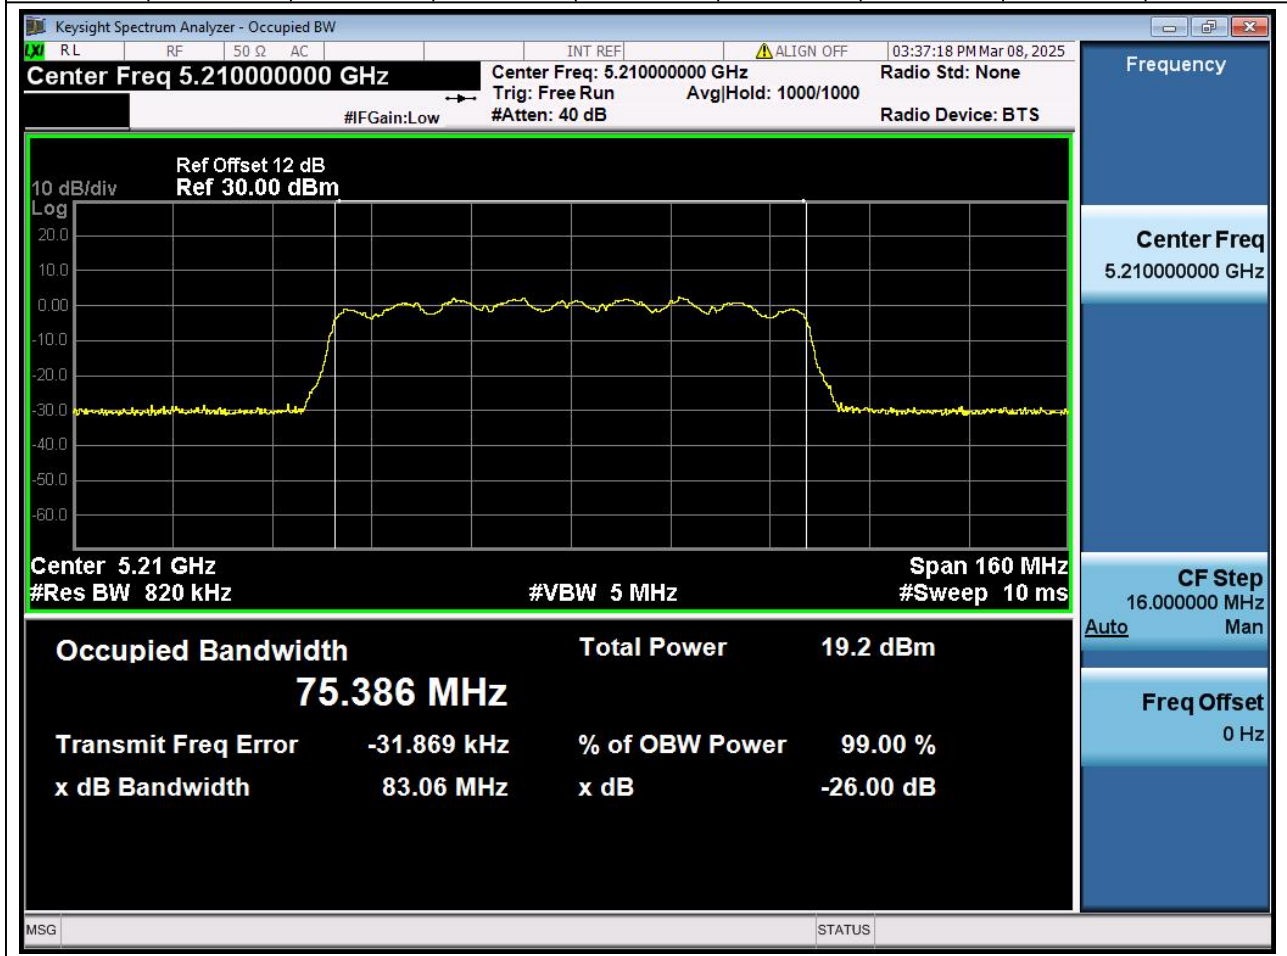

14. 802.11ac_80M_U-NII-1_M

14.1. A.2.2-99% Bandwidth(NTNV)

Center Frequency (MHz)	OBW Power (%)		RBW (MHz)	Detector	Limit (MHz)	OBW (MHz)		Verdict
5210	99		0.82	Peak	0	75.385654		N/A