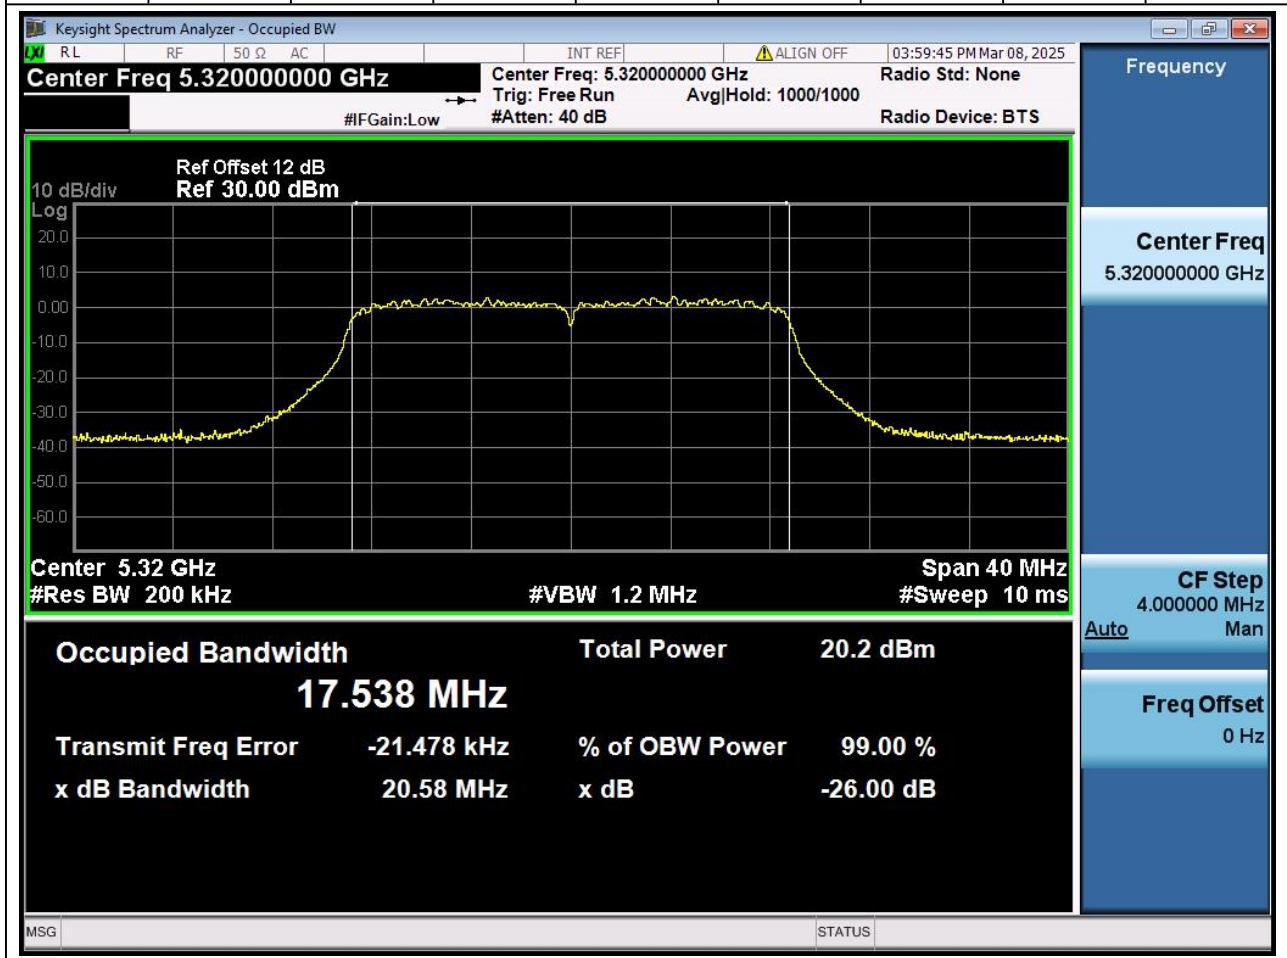

20. 802.11n_20M_U-NII-2A_H

20.1. A.2.2-99% Bandwidth(NTNV)

Center Frequency (MHz)	OBW Power (%)		RBW (MHz)	Detector	Limit (MHz)	OBW (MHz)		Verdict
5320	99		0.2	Peak	0	17.537834		N/A