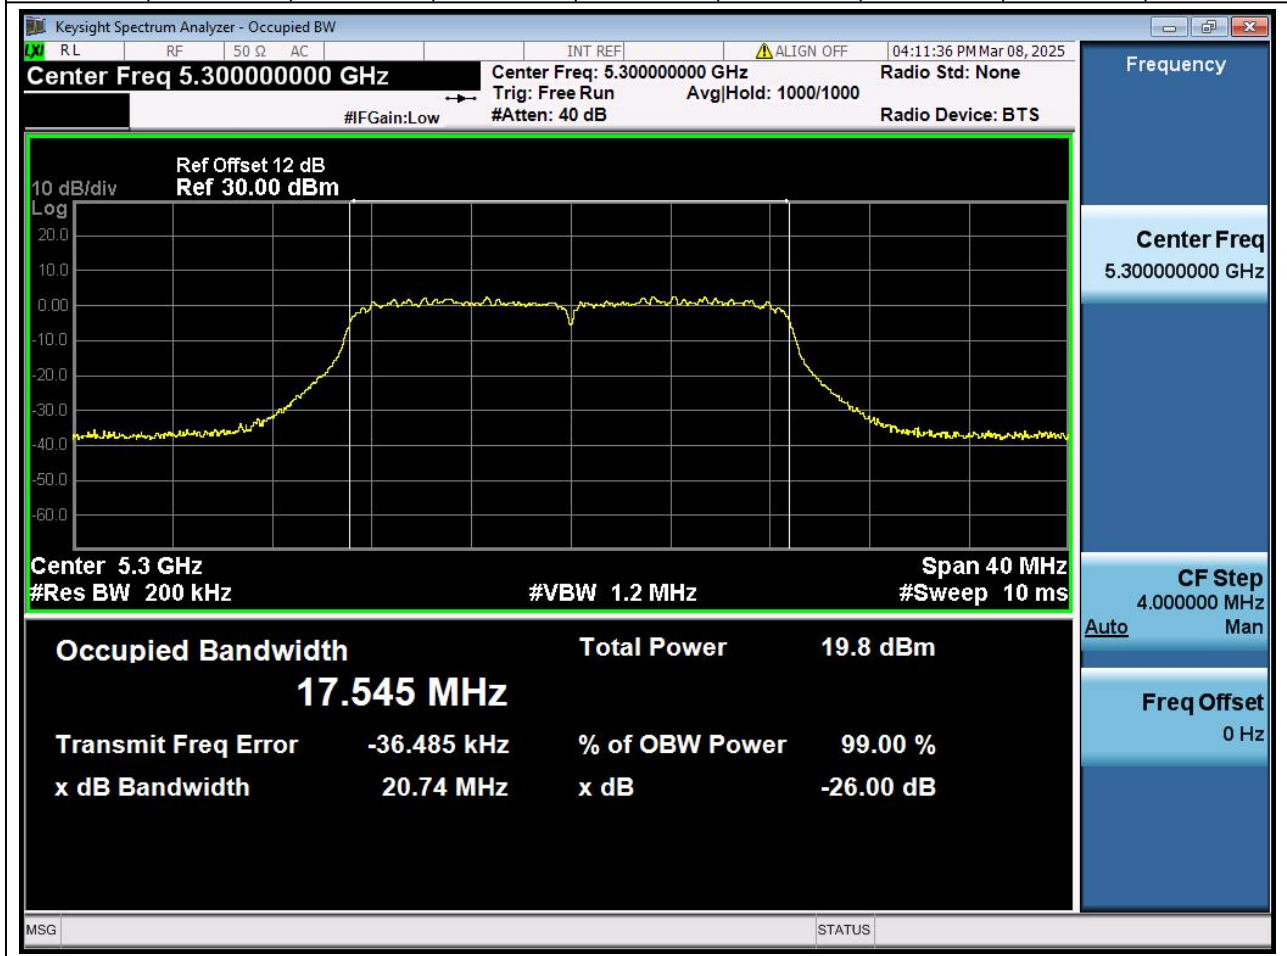

24. 802.11ac_20M_U-NII-2A_M

24.1. A.2.2-99% Bandwidth(NTNV)

Center Frequency (MHz)	OBW Power (%)		RBW (MHz)	Detector	Limit (MHz)	OBW (MHz)		Verdict
5300	99		0.2	Peak	0	17.545276		N/A