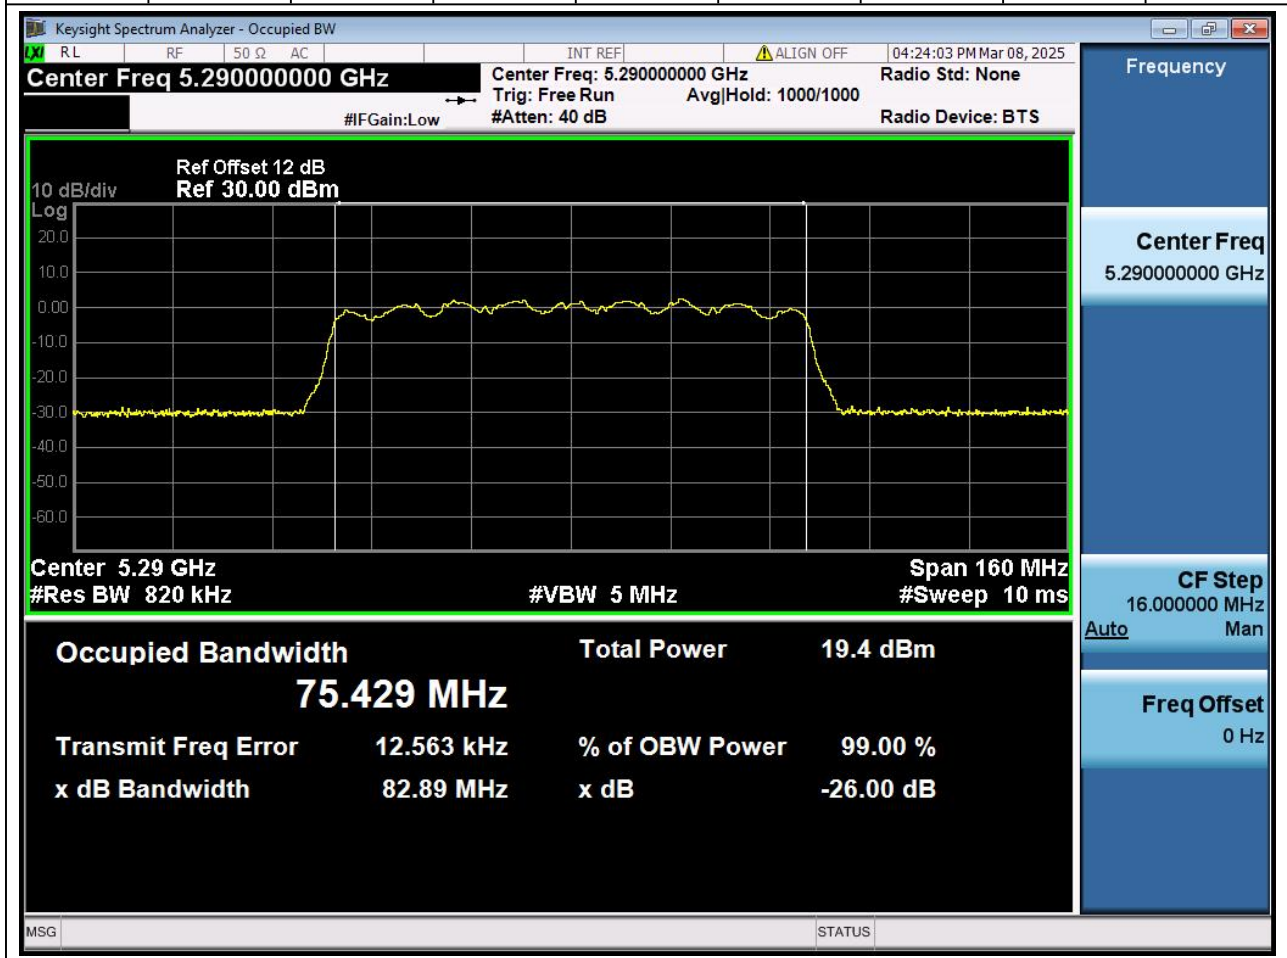

28. 802.11ac_80M_U-NII-2A_M

28.1. A.2.2-99% Bandwidth(NTNV)

Center Frequency (MHz)	OBW Power (%)		RBW (MHz)	Detector	Limit (MHz)	OBW (MHz)		Verdict
5290	99		0.82	Peak	0	75.428609		N/A