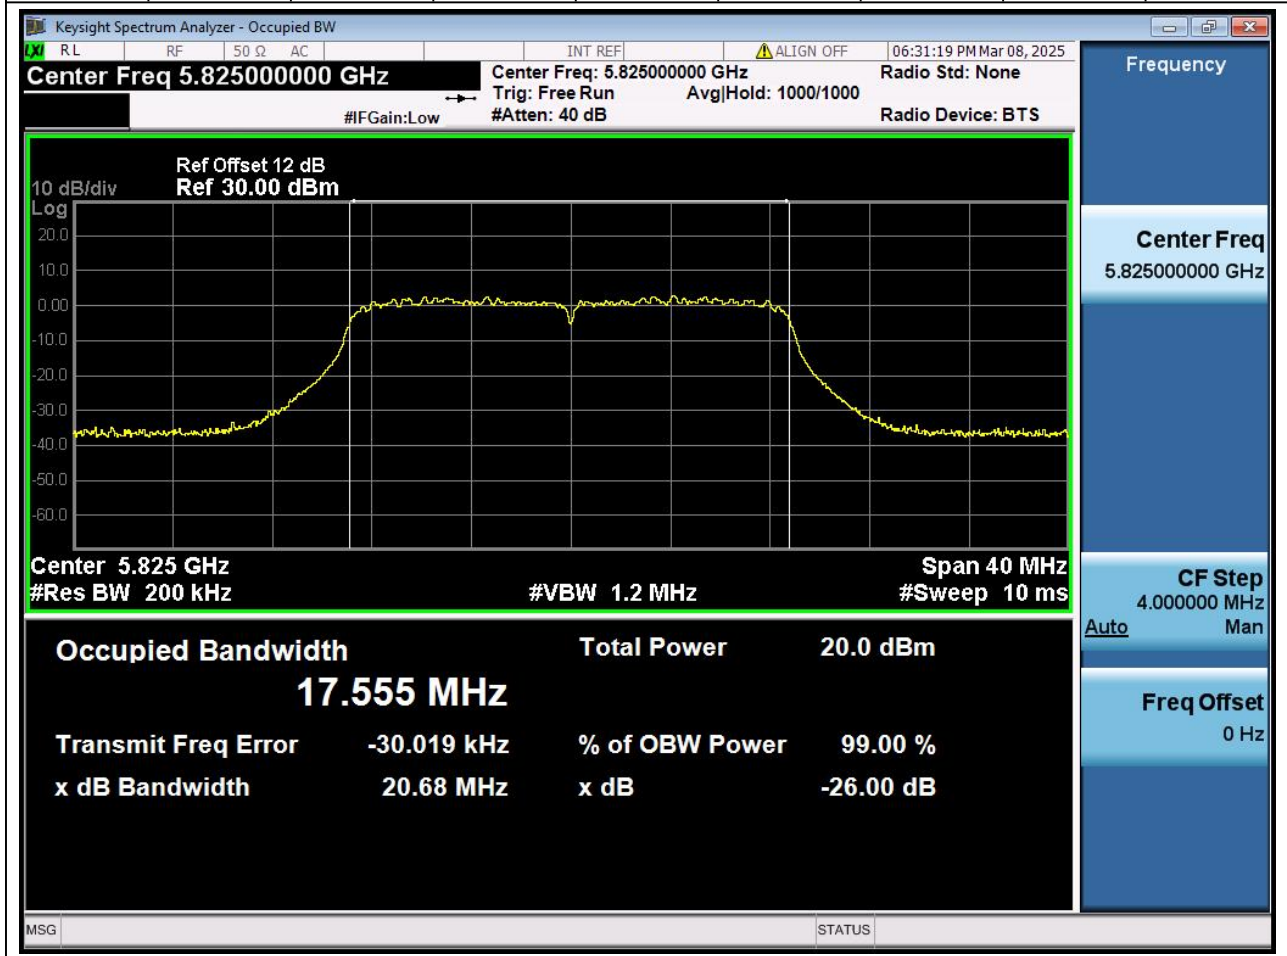

39. 802.11ac_20M_U-NII-3_H

39.1. A.2.2-99% Bandwidth(NTNV)

Center Frequency (MHz)	OBW Power (%)		RBW (MHz)	Detector	Limit (MHz)	OBW (MHz)		Verdict
5825	99		0.2	Peak	0	17.554638		N/A