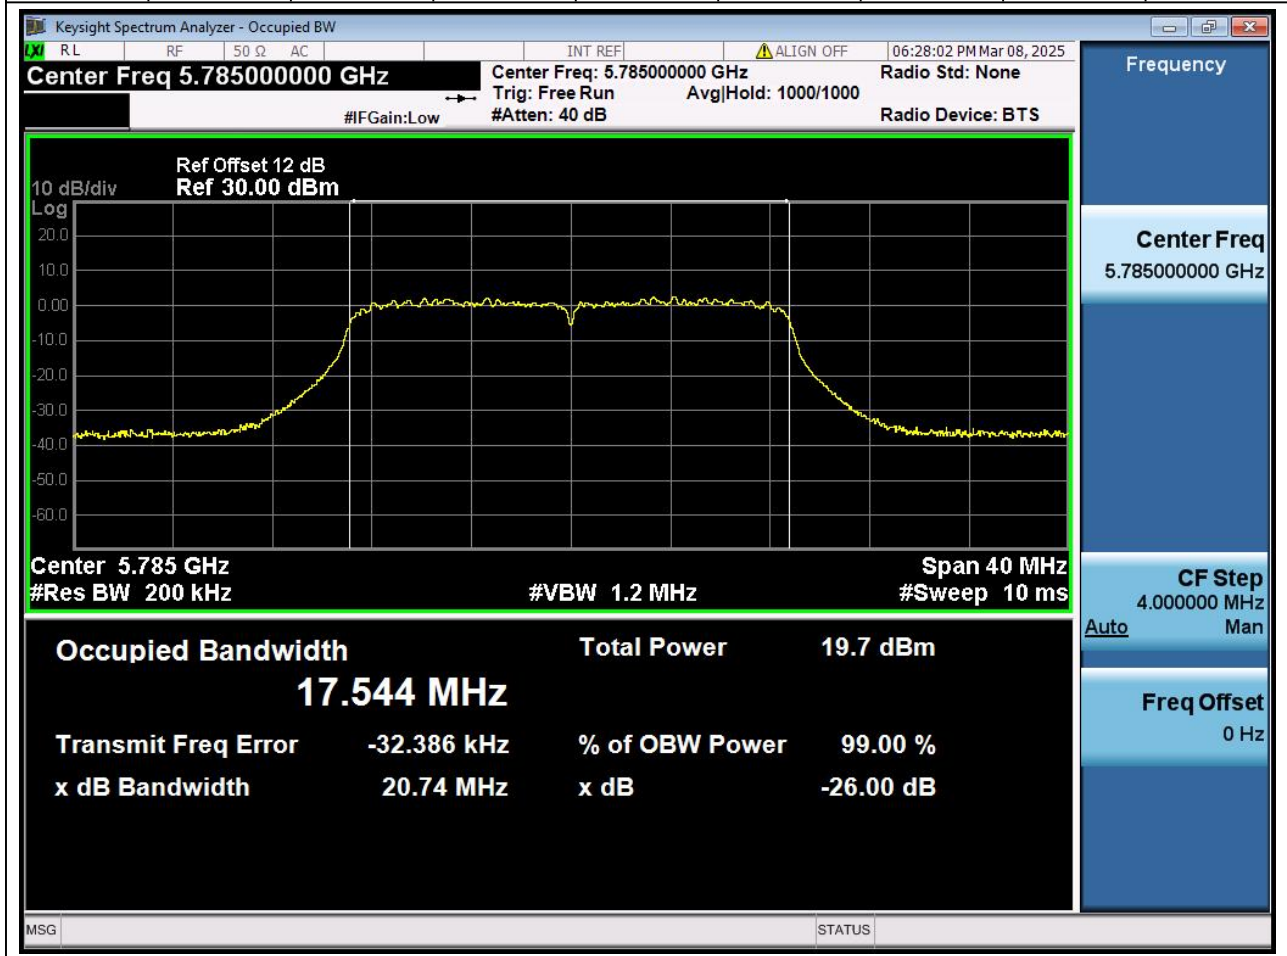

38. 802.11ac_20M_U-NII-3_M

38.1. A.2.2-99% Bandwidth(NTNV)

Center Frequency (MHz)	OBW Power (%)		RBW (MHz)	Detector	Limit (MHz)	OBW (MHz)	Verdict
5785	99		0.2	Peak	0	17.543838	N/A