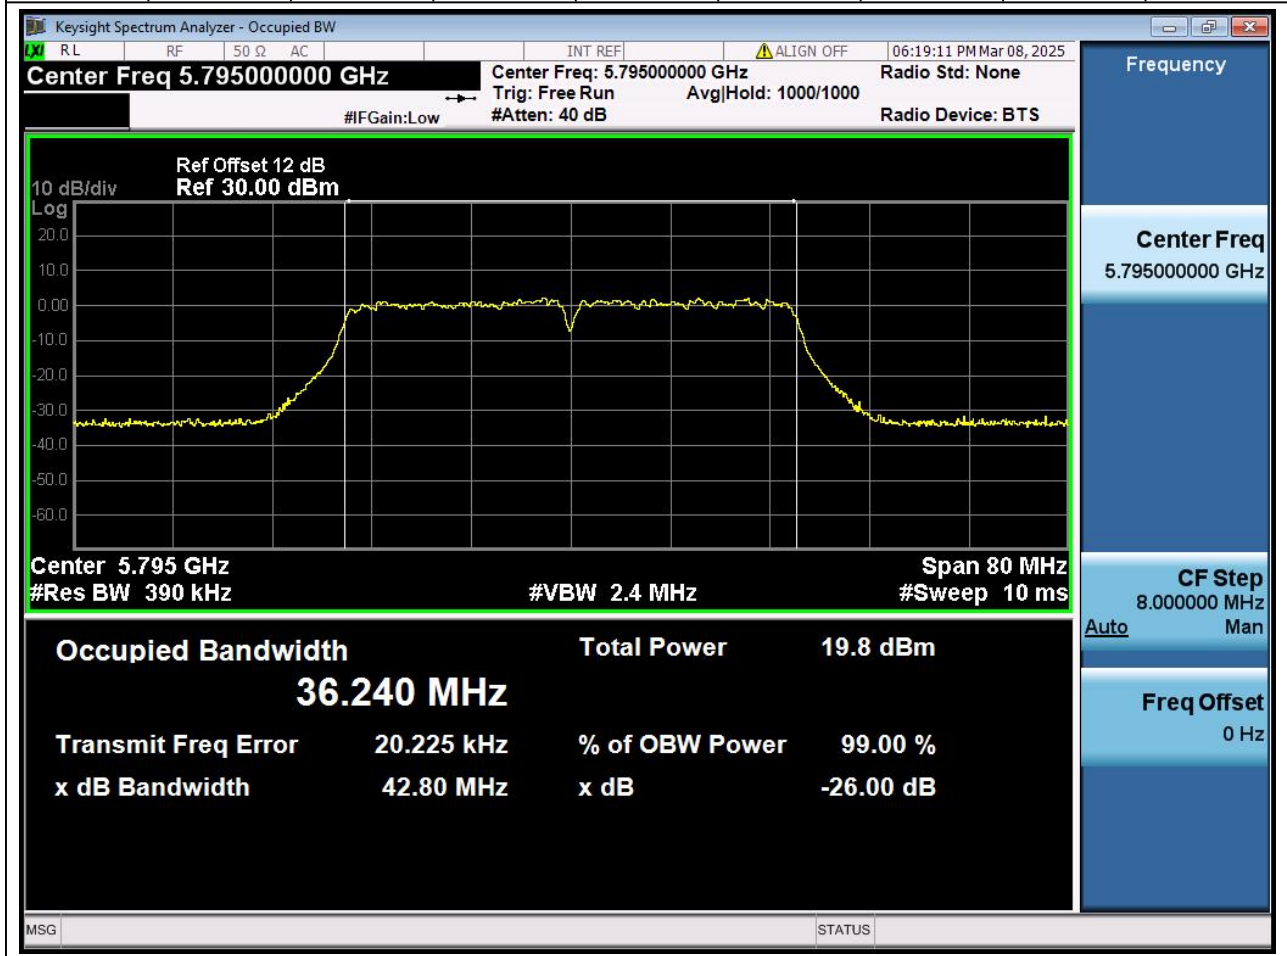

36. 802.11n_40M_U-NII-3_H

36.1. A.2.2-99% Bandwidth(NTNV)

Center Frequency (MHz)	OBW Power (%)		RBW (MHz)	Detector	Limit (MHz)	OBW (MHz)		Verdict
5795	99		0.39	Peak	0	36.240061		N/A