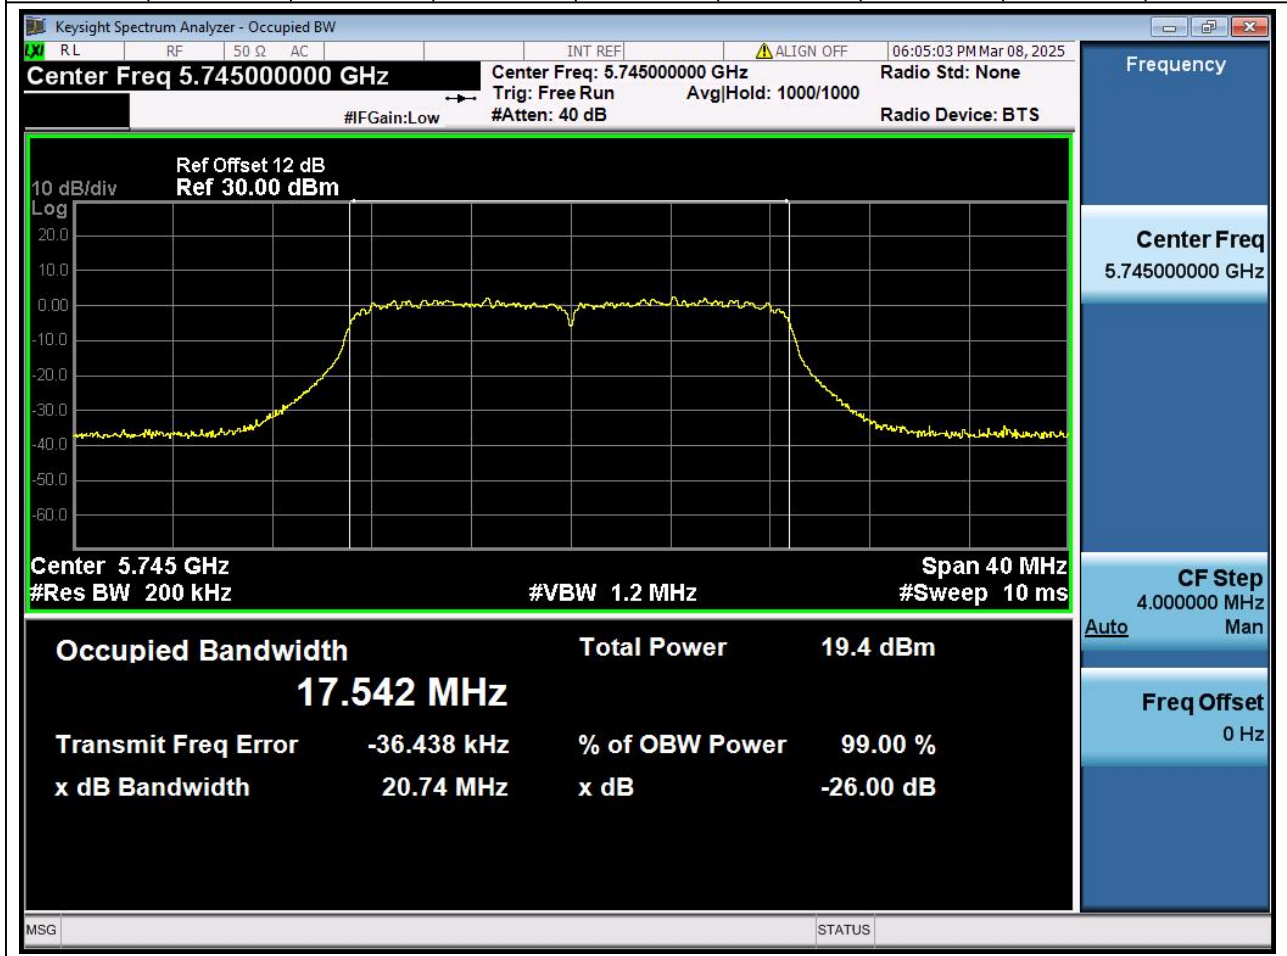

32. 802.11n_20M_U-NII-3_L

32.1. A.2.2-99% Bandwidth(NTNV)

Center Frequency (MHz)	OBW Power (%)		RBW (MHz)	Detector	Limit (MHz)	OBW (MHz)		Verdict
5745	99		0.2	Peak	0	17.542226		N/A