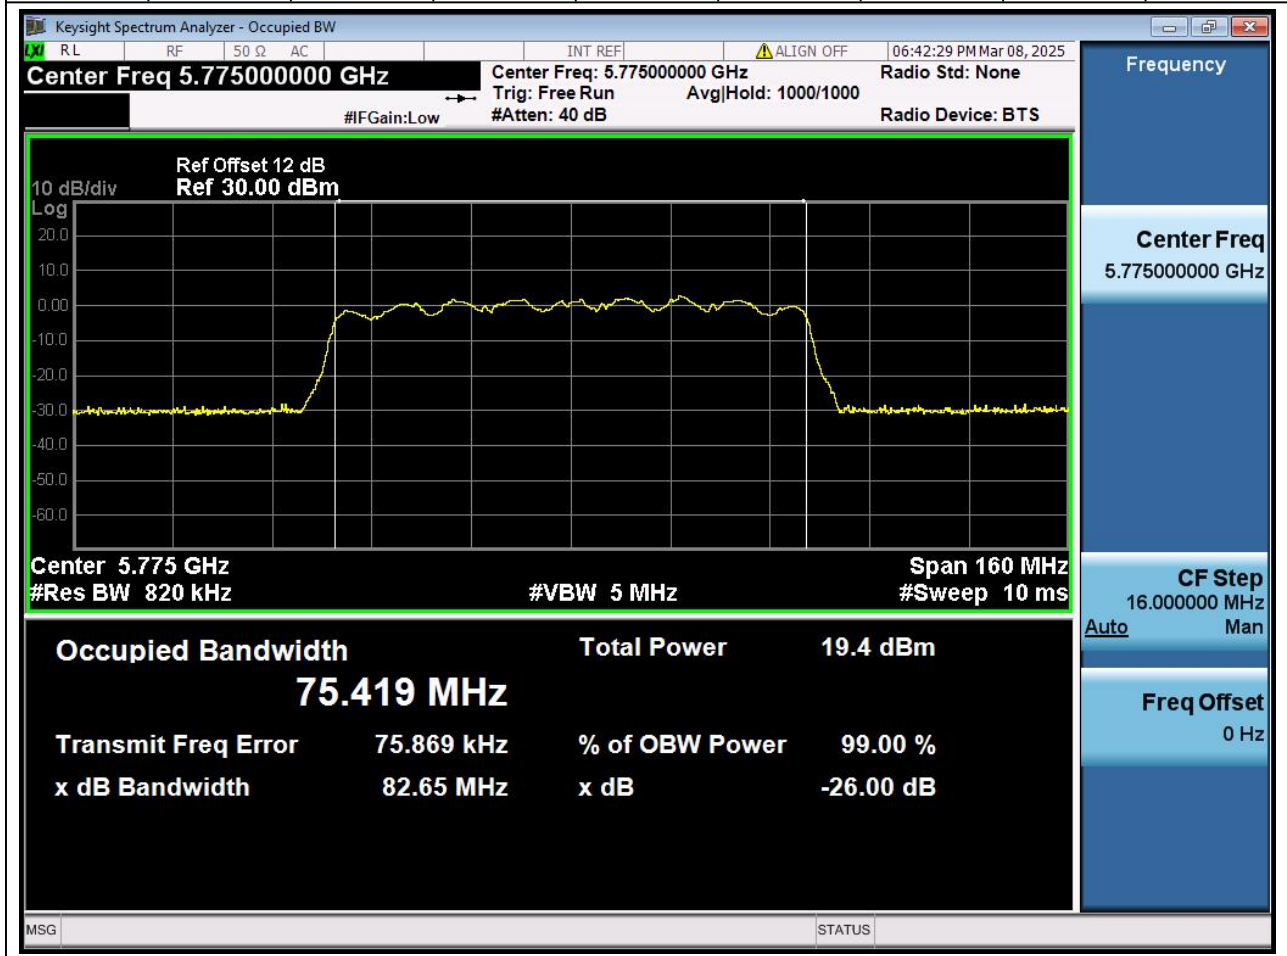

42. 802.11ac_80M_U-NII-3_M

42.1. A.2.2-99% Bandwidth(NTNV)

Center Frequency (MHz)	OBW Power (%)		RBW (MHz)	Detector	Limit (MHz)	OBW (MHz)		Verdict
5775	99		0.82	Peak	0	75.418836		N/A