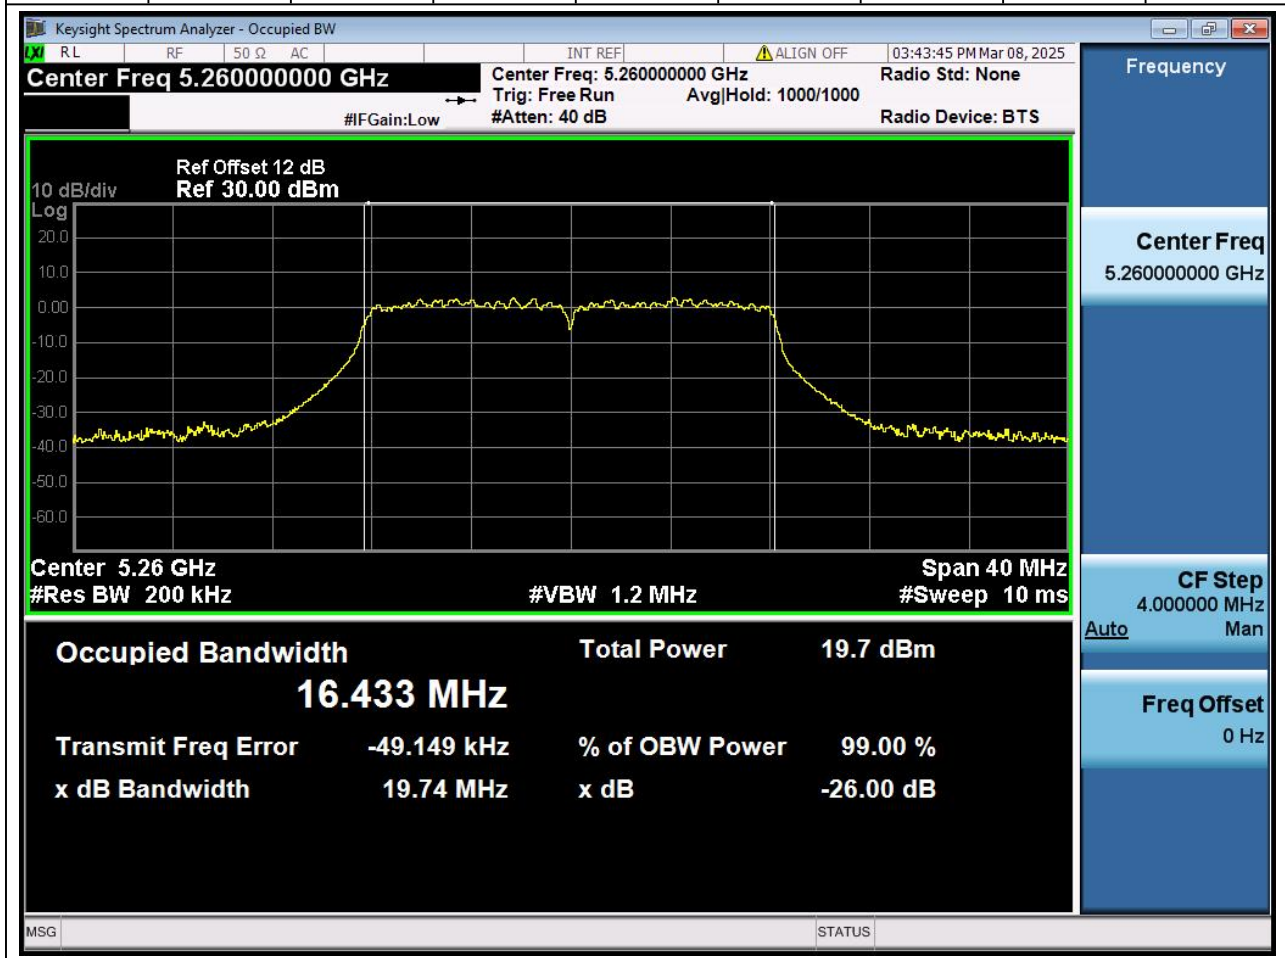

15. 802.11a_20M_U-NII-2A_L

15.1. A.2.2-99% Bandwidth(NTNV)

Center Frequency (MHz)	OBW Power (%)		RBW (MHz)	Detector	Limit (MHz)	OBW (MHz)		Verdict
5260	99		0.2	Peak	0	16.433177		N/A