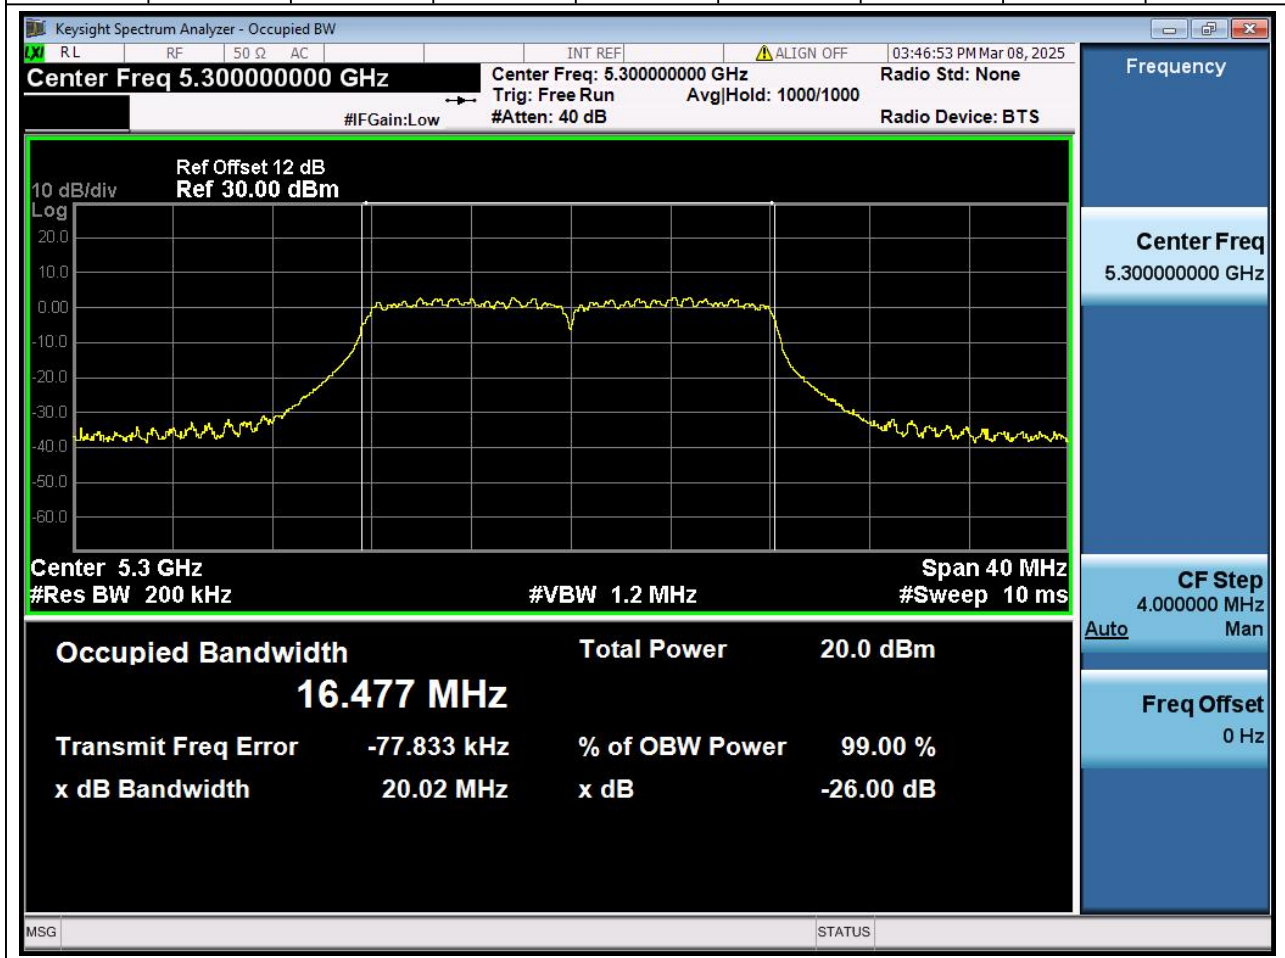

16. 802.11a_20M_U-NII-2A_M

16.1. A.2.2-99% Bandwidth(NTNV)

Center Frequency (MHz)	OBW Power (%)		RBW (MHz)	Detector	Limit (MHz)	OBW (MHz)		Verdict
5300	99		0.2	Peak	0	16.477369		N/A