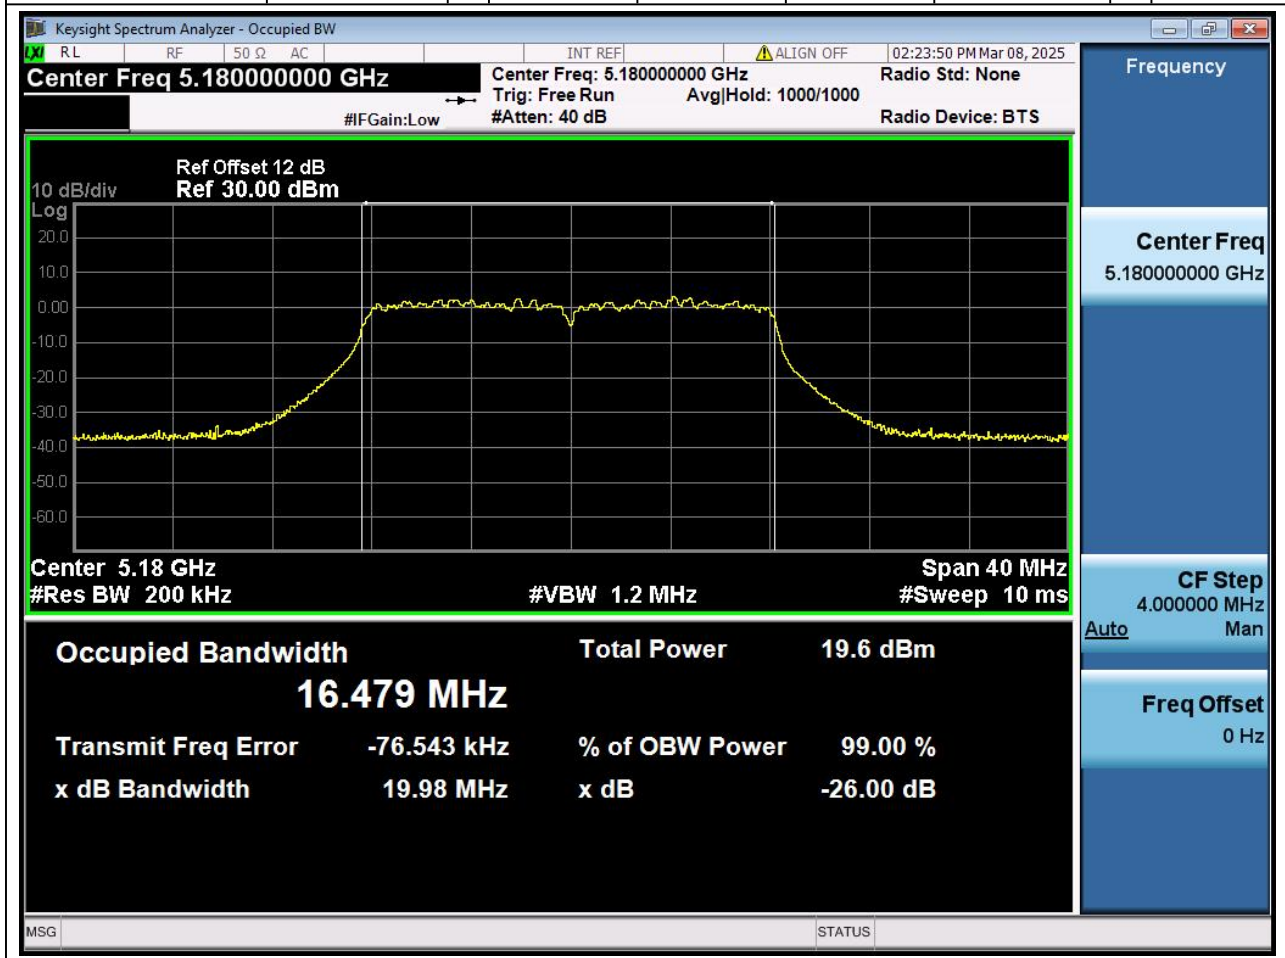

99% Bandwidth

1. 802.11a_20M_U-NII-1_L

1.1. A.2.2-99% Bandwidth(NTNV)

Center Frequency (MHz)	OBW Power (%)	RBW (MHz)	Detector	Limit (MHz)	OBW (MHz)	Verdict
5180	99	0.2	Peak	0	16.478697	N/A

2. 802.11a_20M_U-NII-1_M