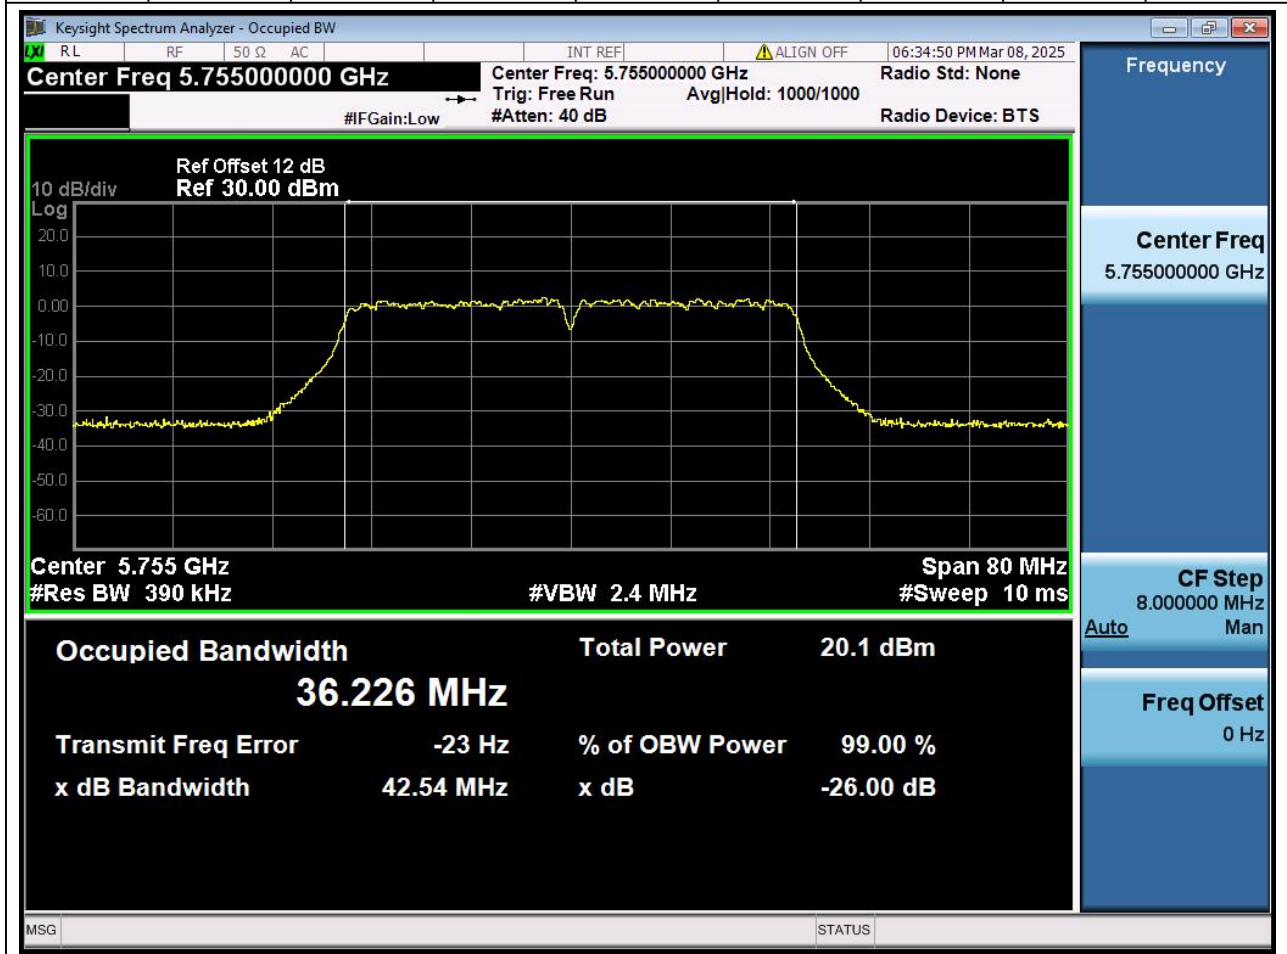

40. 802.11ac_40M_U-NII-3_L

40.1. A.2.2-99% Bandwidth(NTNV)

Center Frequency (MHz)	OBW Power (%)		RBW (MHz)	Detector	Limit (MHz)	OBW (MHz)		Verdict
5755	99		0.39	Peak	0	36.22638		N/A