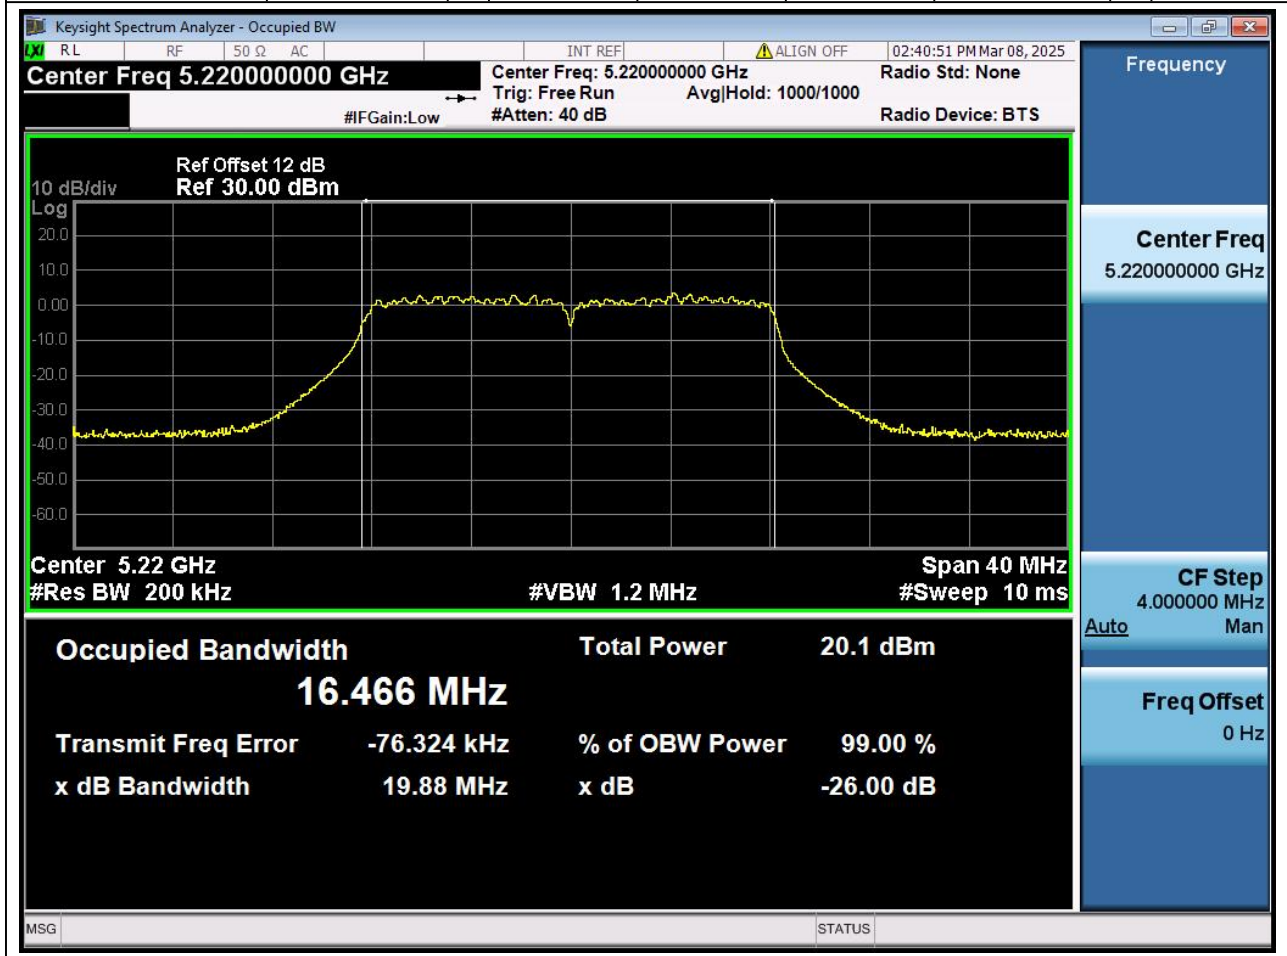

2. 802.11a_20M_U-NII-1_M

2.1. A.2.2-99% Bandwidth(NTNV)

Center Frequency (MHz)	OBW Power (%)	RBW (MHz)	Detector	Limit (MHz)	OBW (MHz)	Verdict
5220	99	0.2	Peak	0	16.465975	N/A