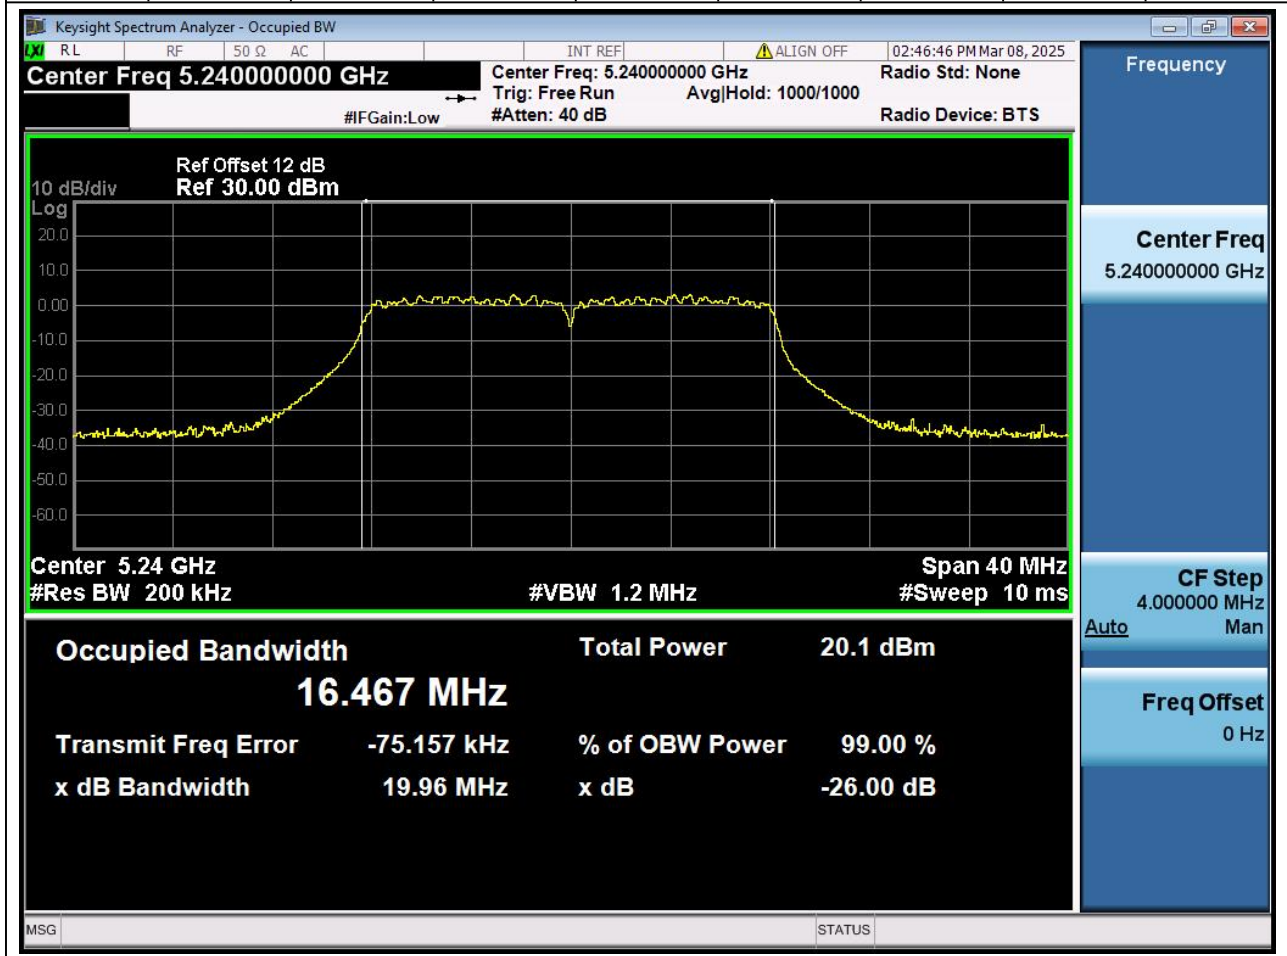

3. 802.11a_20M_U-NII-1_H

3.1. A.2.2-99% Bandwidth(NTNV)

Center Frequency (MHz)	OBW Power (%)	RBW (MHz)	Detector	Limit (MHz)	OBW (MHz)	Verdict
5240	99	0.2	Peak	0	16.467118	N/A