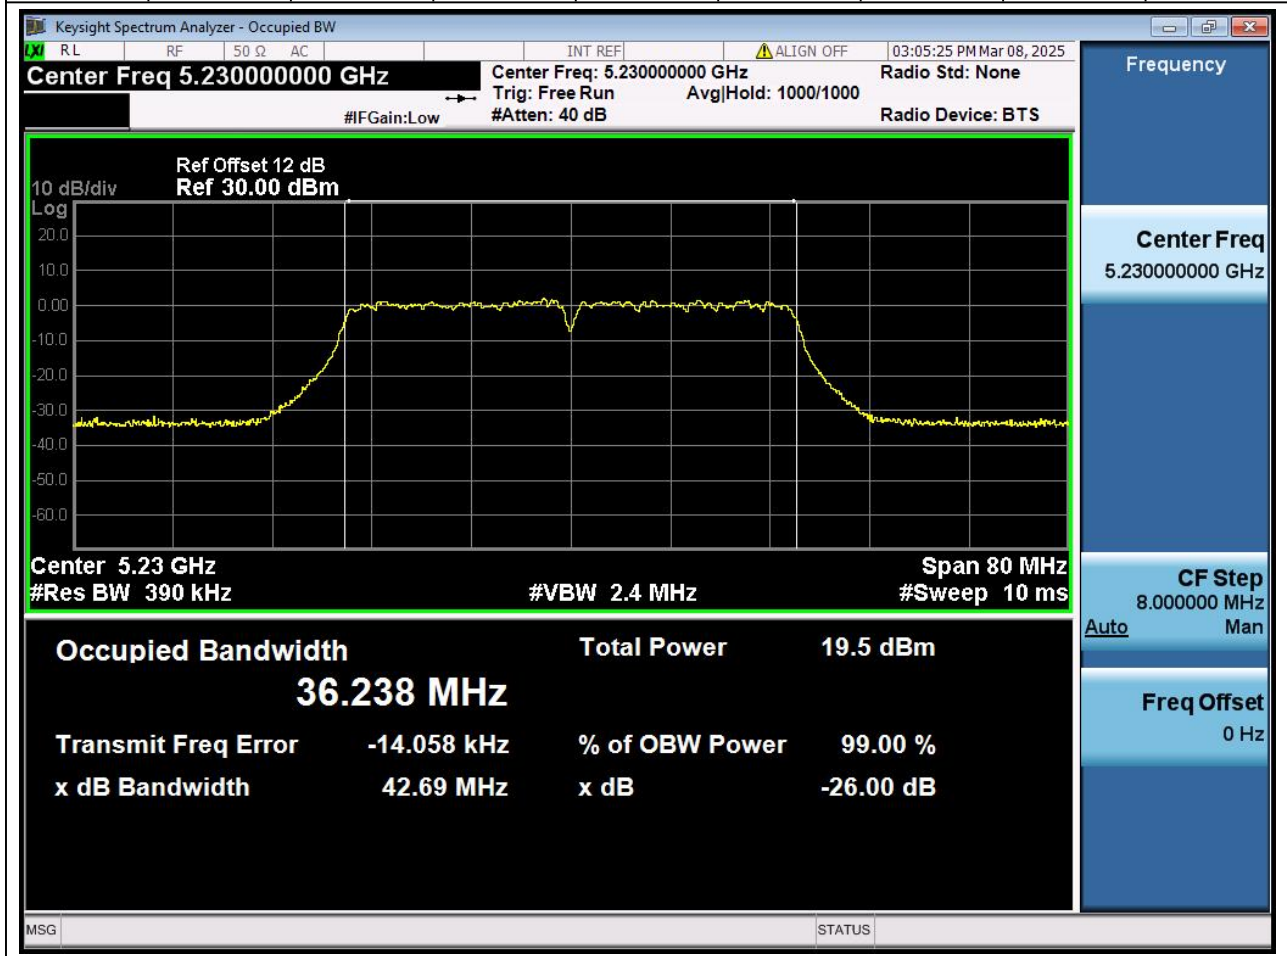

8. 802.11n_40M_U-NII-1_H

8.1. A.2.2-99% Bandwidth(NTNV)

Center Frequency (MHz)	OBW Power (%)		RBW (MHz)	Detector	Limit (MHz)	OBW (MHz)		Verdict
5230	99		0.39	Peak	0	36.23769 1		N/A