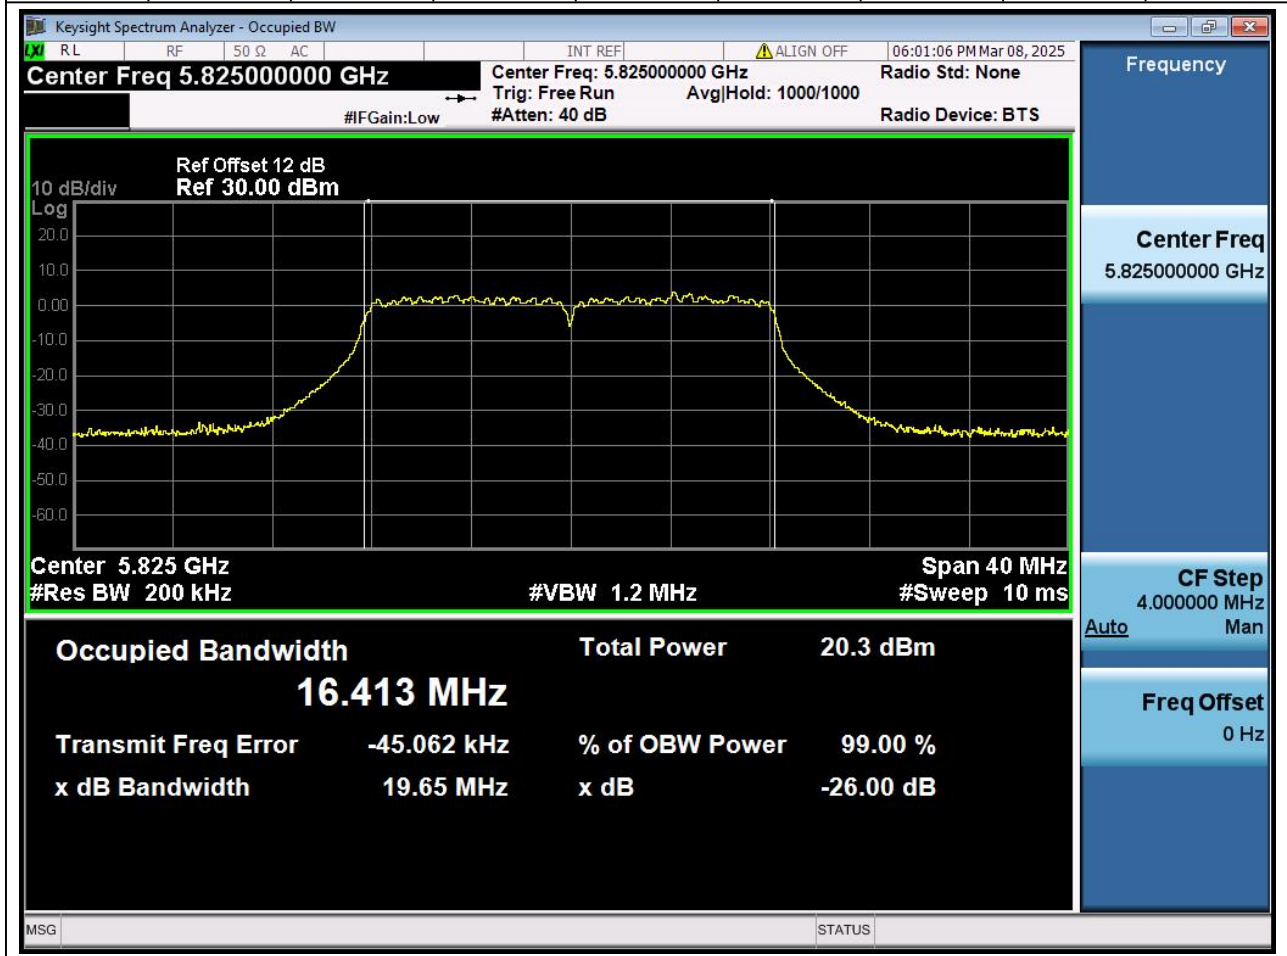

31. 802.11a_20M_U-NII-3_H

31.1. A.2.2-99% Bandwidth(NTNV)

Center Frequency (MHz)	OBW Power (%)		RBW (MHz)	Detector	Limit (MHz)	OBW (MHz)		Verdict
5825	99		0.2	Peak	0	16.413174		N/A