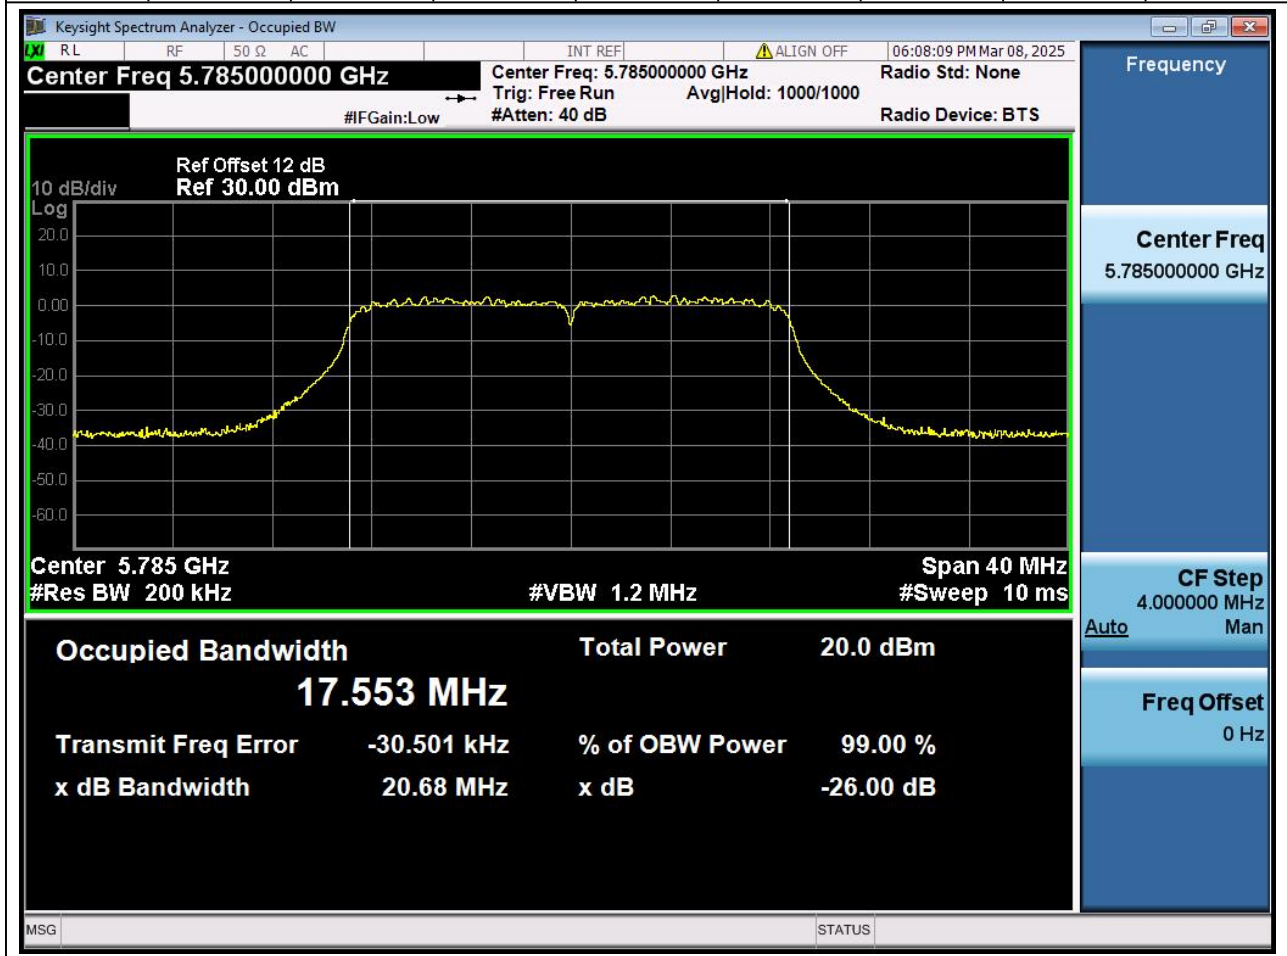

33. 802.11n_20M_U-NII-3_M

33.1. A.2.2-99% Bandwidth(NTNV)

Center Frequency (MHz)	OBW Power (%)		RBW (MHz)	Detector	Limit (MHz)	OBW (MHz)		Verdict
5785	99		0.2	Peak	0	17.553356		N/A