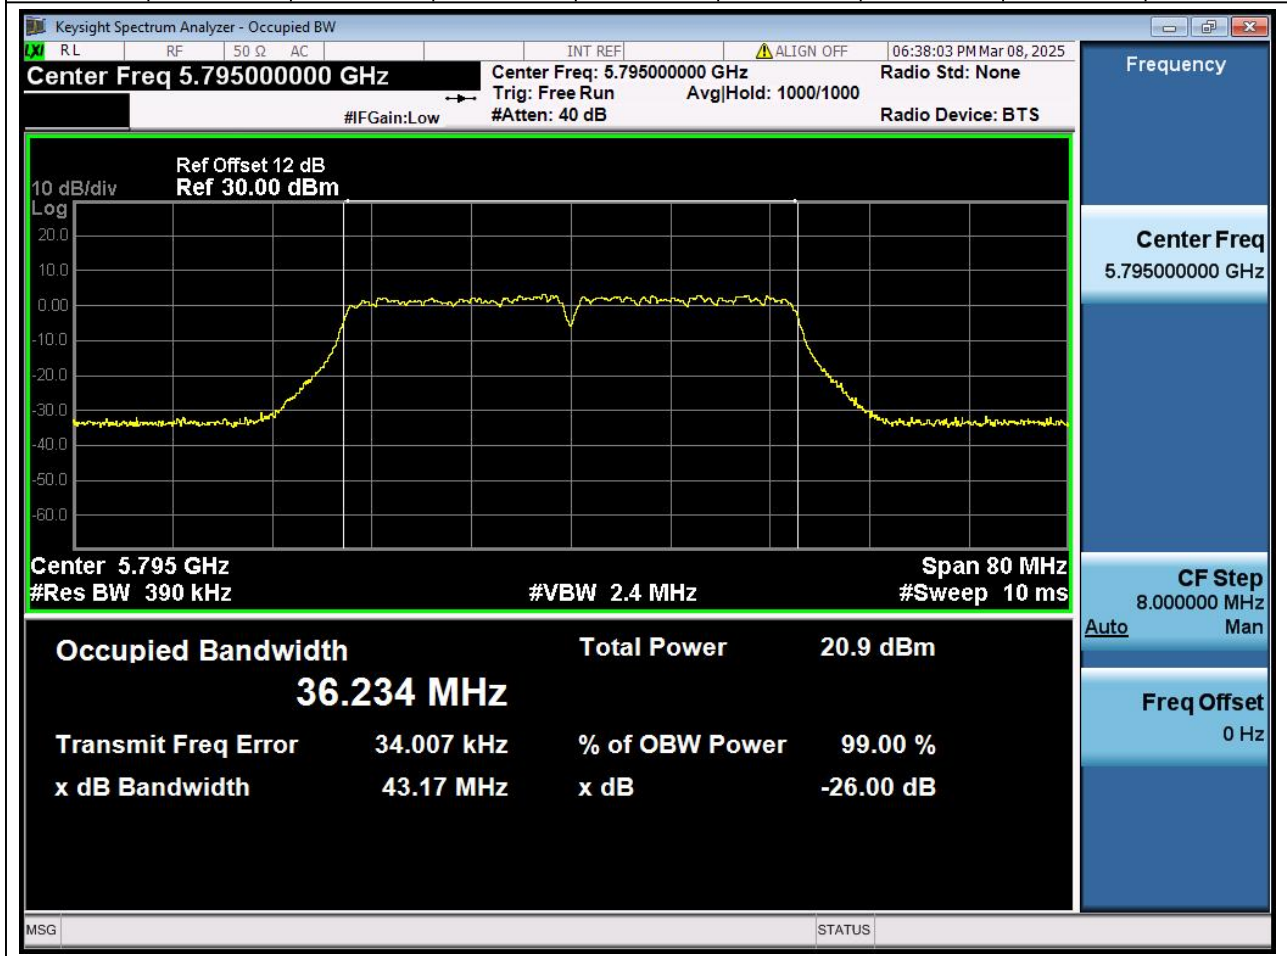

41. 802.11ac_40M_U-NII-3_H

41.1. A.2.2-99% Bandwidth(NTNV)

Center Frequency (MHz)	OBW Power (%)		RBW (MHz)	Detector	Limit (MHz)	OBW (MHz)		Verdict
5795	99		0.39	Peak	0	36.234074		N/A