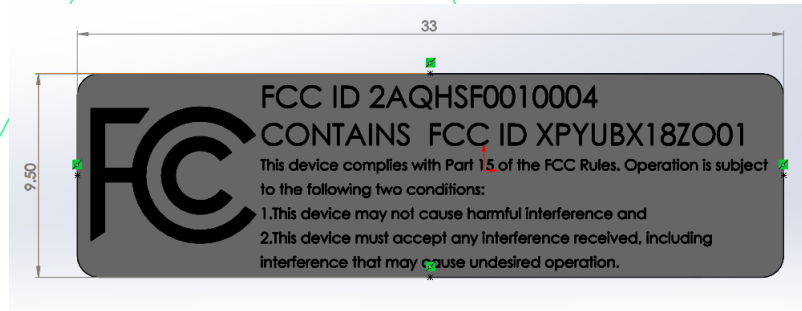

FCC ID marking on housing

Information written on the housing:

FCC ID placement on the housing:

A sticker is placed on the housing with the measurements shown above. The adhesive is permanent acrylic adhesive and material of the sticker is durable Arlon 8000.