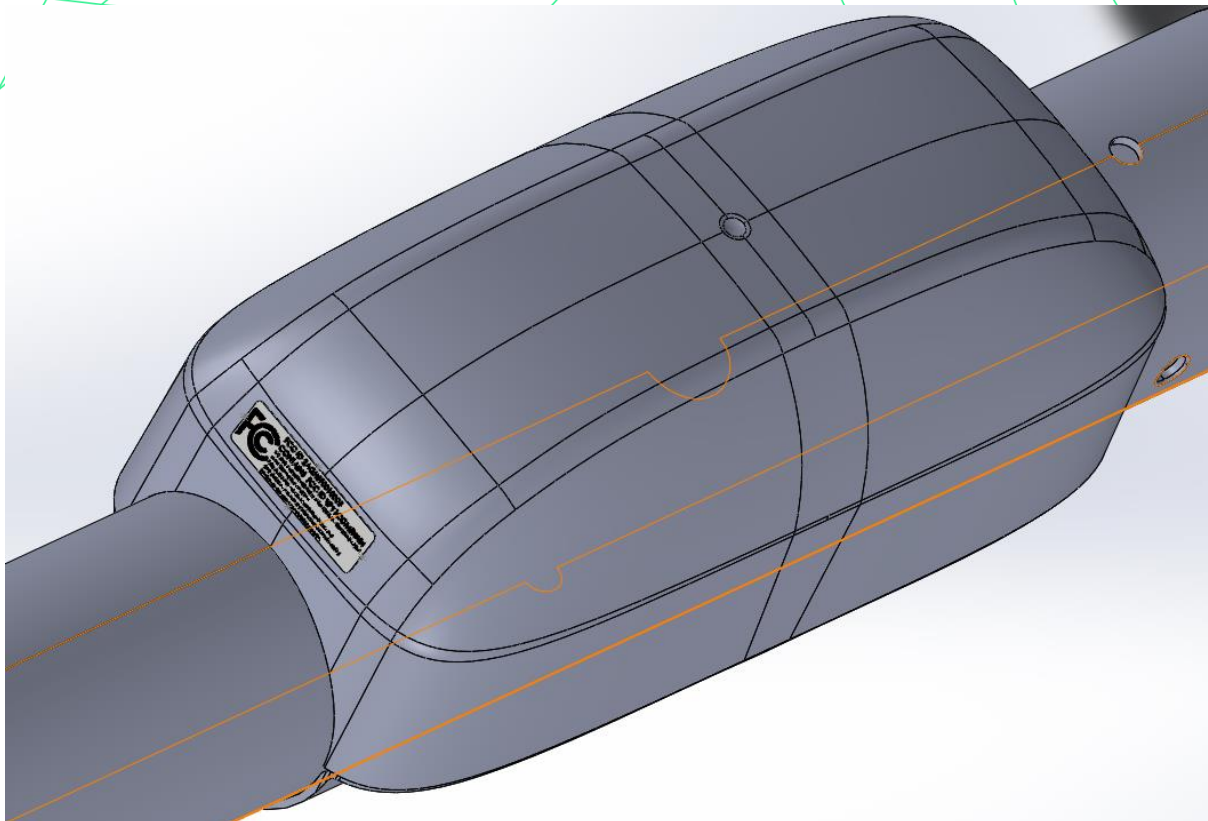

FCC ID marking on housing

Information written on the housing:

FCC ID placement on the housing:

A sticker is placed on the housing with the measurements shown above. The adhesive is permanent acrylic adhesive and material of the sticker is durable Arlon 8000.