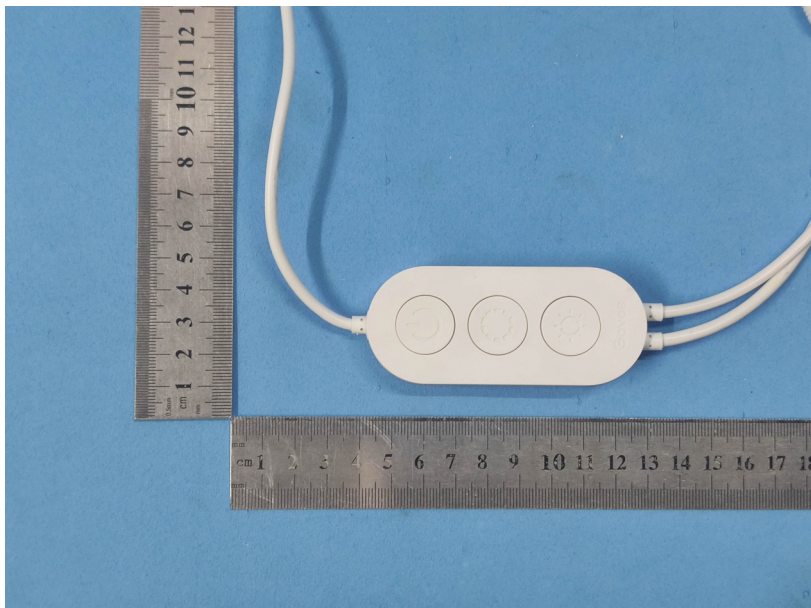

Test Model No.: H6146

Govee Class 2 Power Supply AC ADAPTER

MODEL NO.: CW1204000

INPUT : 100-240V ~ VI

50/60Hz 1.2A Max

OUTPUT : 12.0V \equiv 4.0A 48.0W

CONFORMS TO UL STD.1018
CERTIFIED TO CSA STD. C22.2 No.203

ATTENTION: RISQUE DE CHOC ELECTRIQUES
ENDROIT SEC SEULEMENT
Risk of Electric shock.
Dry location use only

CAUTION: Dry location use only

SEE THE INSTRUCTION MANUAL FOR PROPER
SELECTION OF THE POWER SUPPLY CORD.
See instruction manual for use in countries other than the U.S.A.