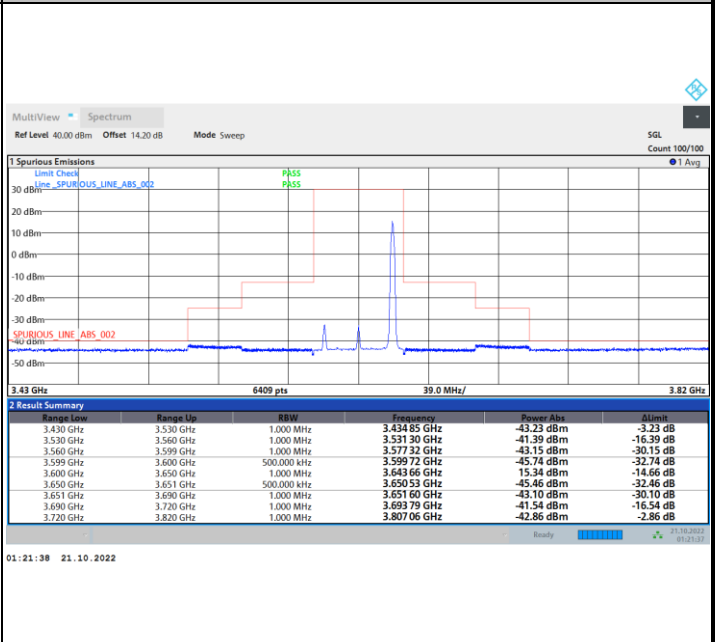

Lowest Channel

1RB0

1RBmax

Full RB

FR1 N77 / 40MHz / CP OFDM / QPSK

Middle Channel

1RB0

1RBmax