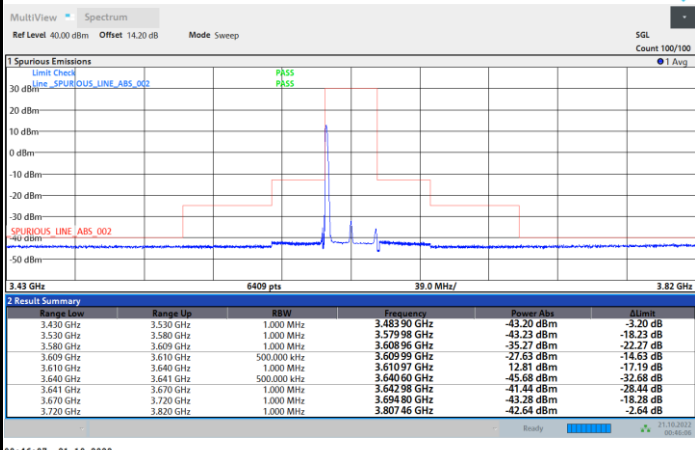

FR1 N77 / 30MHz / CP OFDM / 256QAM

Middle Channel

1RB0

1RBmax