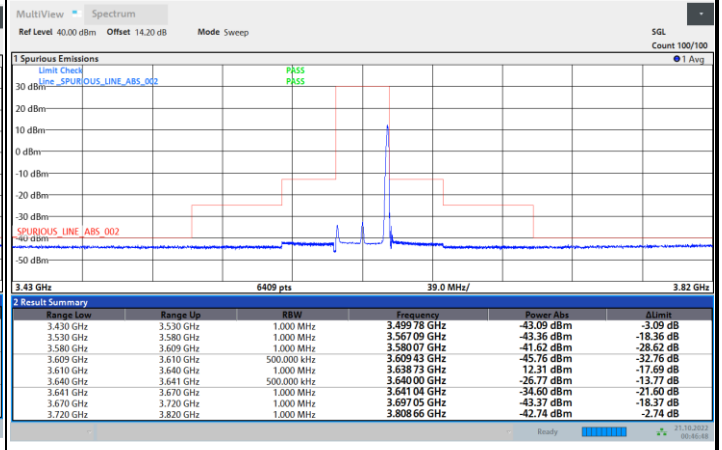

FR1 N77 / 30MHz / CP OFDM / 256QAM

Lowest Channel

1RB0

1RBmax

Full RB

FR1 N77 / 30MHz / CP OFDM / 256QAM

Middle Channel

1RB0

1RBmax

Full RB

FR1 N77 / 30MHz / CP OFDM / 256QAM

Highest Channel

1RB0

1RBmax

Full RB

FR1 N77 / 40MHz / CP OFDM / QPSK