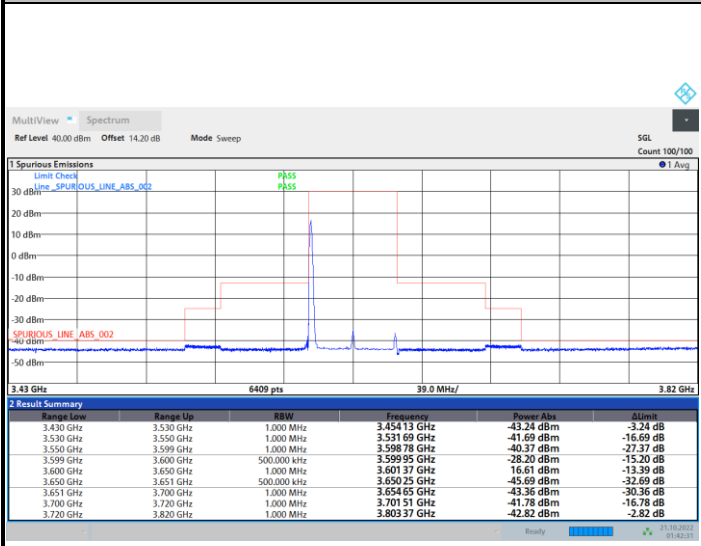

FR1 N77 / 50MHz / CP OFDM / QPSK

Middle Channel

1RB0

1RBmax