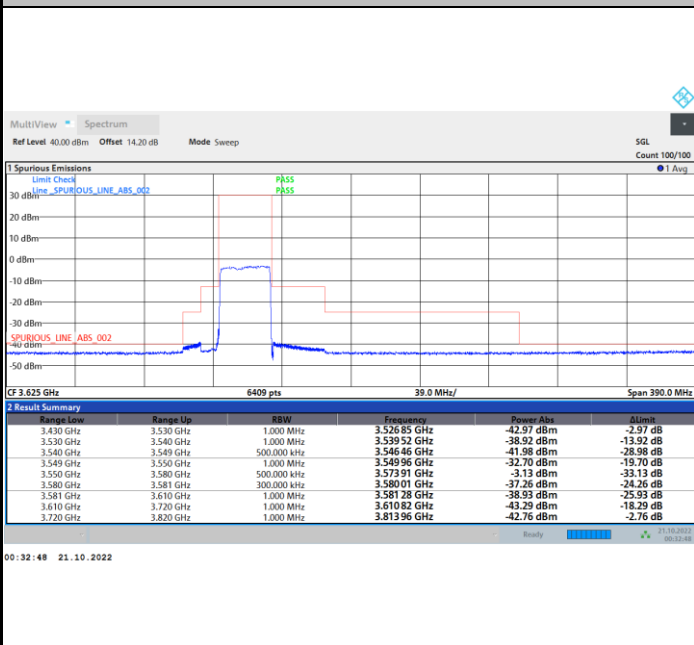

FR1 N77 / 30MHz / CP OFDM / 256QAM

Lowest Channel

1RB0

1RBmax

Full RB

FR1 N77 / 30MHz / CP OFDM / 256QAM

Middle Channel

1RB0

1RBmax

Full RB

FR1 N77 / 30MHz / CP OFDM / 256QAM

Highest Channel

1RB0

1RBmax

Full RB

FR1 N77 / 40MHz / CP OFDM / QPSK