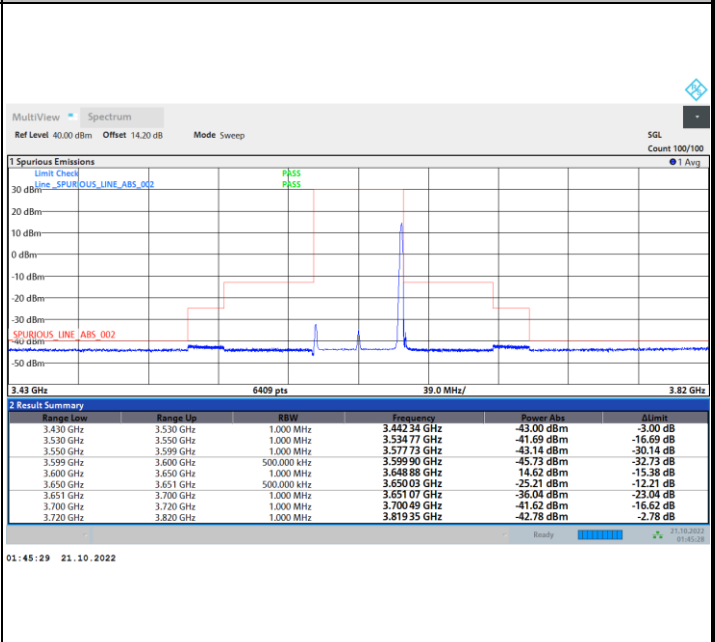

FR1 N77 / 50MHz / CP OFDM / 16QAM

Middle Channel

1RB0

1RBmax