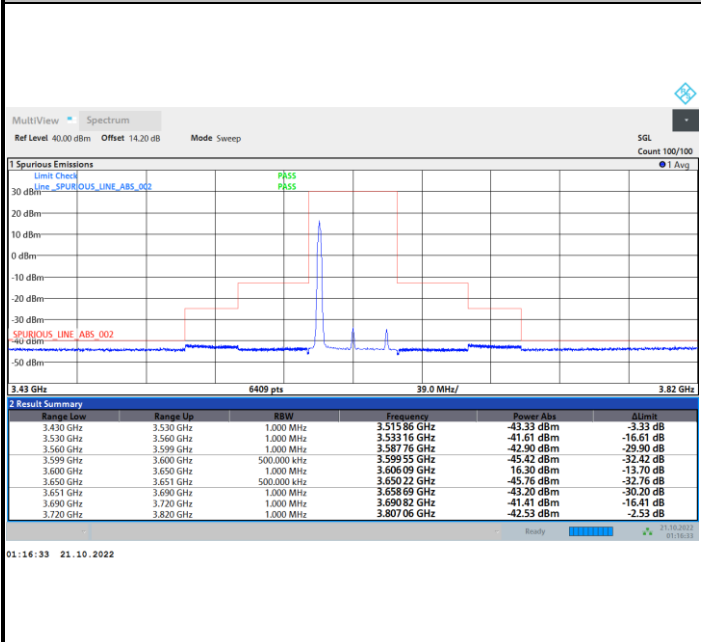

Lowest Channel

1RB0

1RBmax

Full RB

FR1 N77 / 40MHz / CP OFDM / QPSK

Middle Channel

1RB0

1RBmax