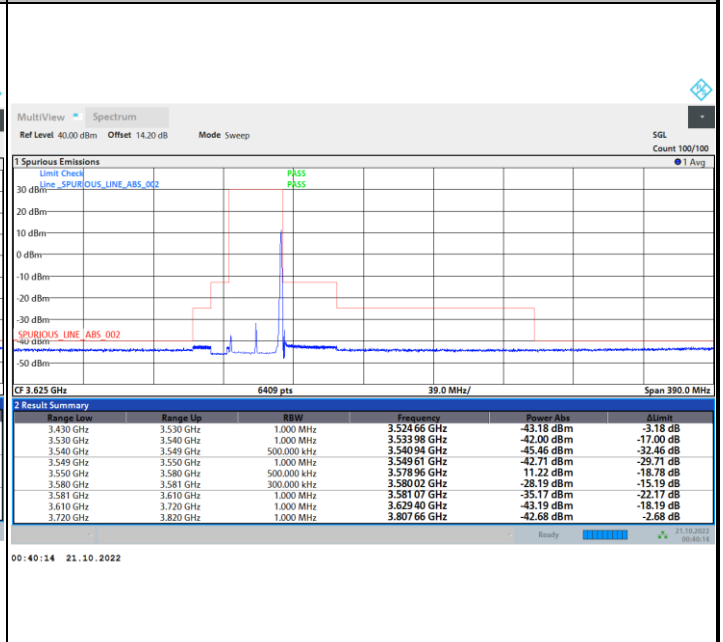

FR1 N77 / 30MHz / CP OFDM / 256QAM

Lowest Channel

1RB0

1RBmax

Full RB

FR1 N77 / 30MHz / CP OFDM / 256QAM

Middle Channel

1RB0

1RBmax

Full RB

FR1 N77 / 30MHz / CP OFDM / 256QAM

Highest Channel

1RB0

1RBmax

Full RB

FR1 N77 / 40MHz / CP OFDM / QPSK