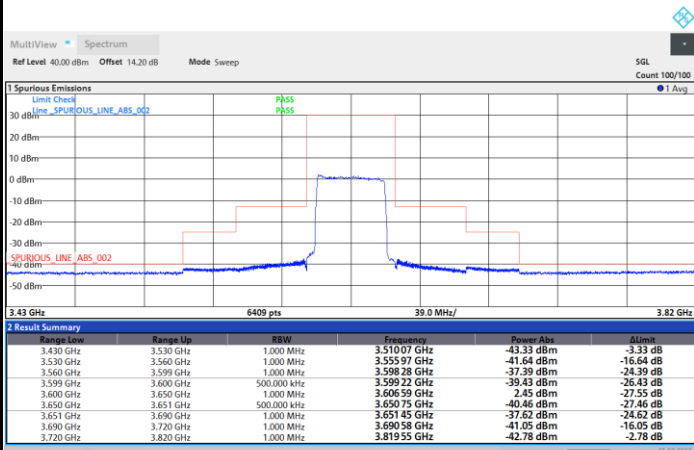

1RB0

1RBmax

Full RB

FR1 N77 / 40MHz / CP OFDM / 16QAM

Middle Channel

1RB0

1RBmax

Full RB

FR1 N77 / 40MHz / CP OFDM / 16QAM

Highest Channel

1RB0

1RBmax

Full RB

FR1 N77 / 40MHz / CP OFDM / 64QAM

Lowest Channel

1RB0