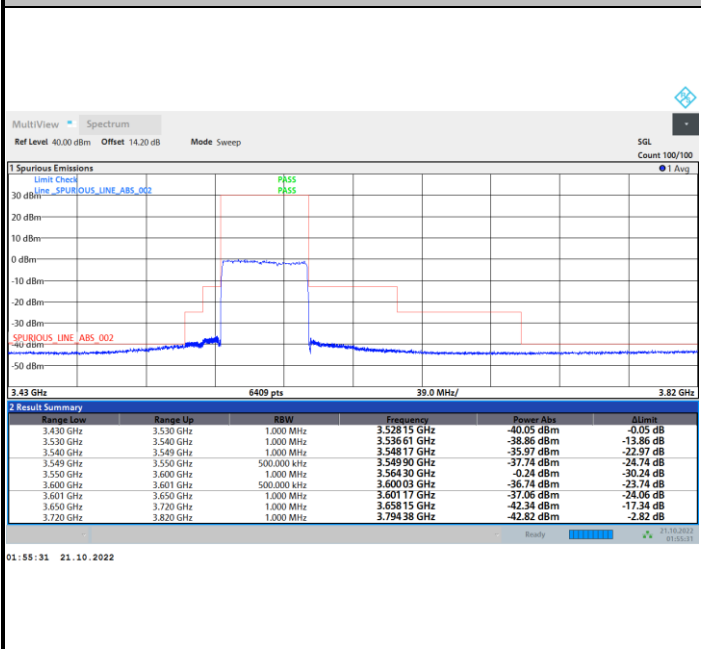

1RB0

1RBmax

Full RB

FR1 N77 / 50MHz / CP OFDM / QPSK

Lowest Channel

1RB0

1RBmax

Full RB