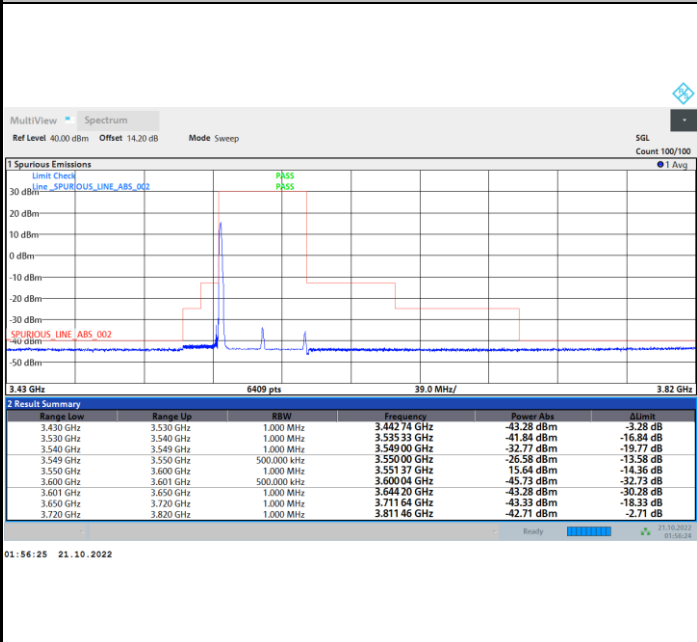

1RBmax

Full RB

FR1 N77 / 50MHz / CP OFDM / 16QAM

Lowest Channel

1RB0

1RBmax

Full RB

FR1 N77 / 50MHz / CP OFDM / 16QAM