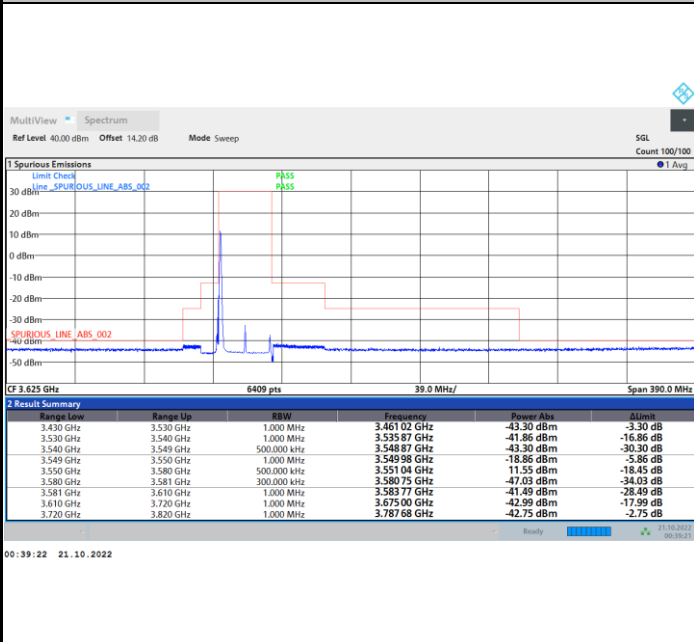

FR1 N77 / 30MHz / CP OFDM / 256QAM

Lowest Channel

1RB0

1RBmax

Full RB

FR1 N77 / 30MHz / CP OFDM / 256QAM

Middle Channel

1RB0

1RBmax

Full RB

FR1 N77 / 30MHz / CP OFDM / 256QAM

Highest Channel

1RB0

1RBmax

Full RB

FR1 N77 / 40MHz / CP OFDM / QPSK