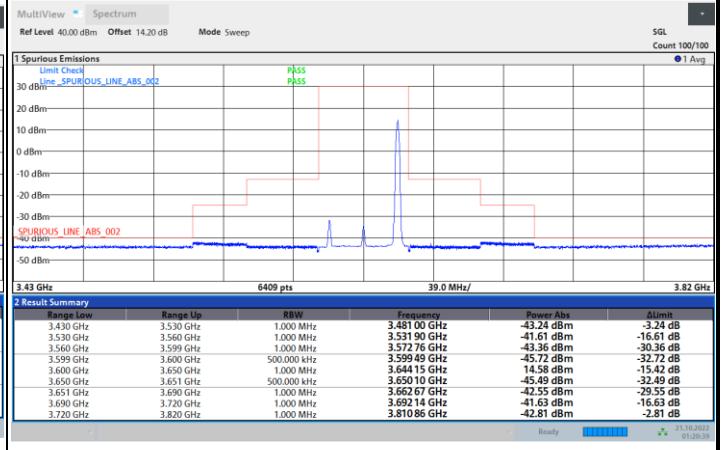

1RB0

1RBmax

Full RB

FR1 N77 / 40MHz / CP OFDM / 16QAM

Middle Channel

1RB0

1RBmax

Full RB