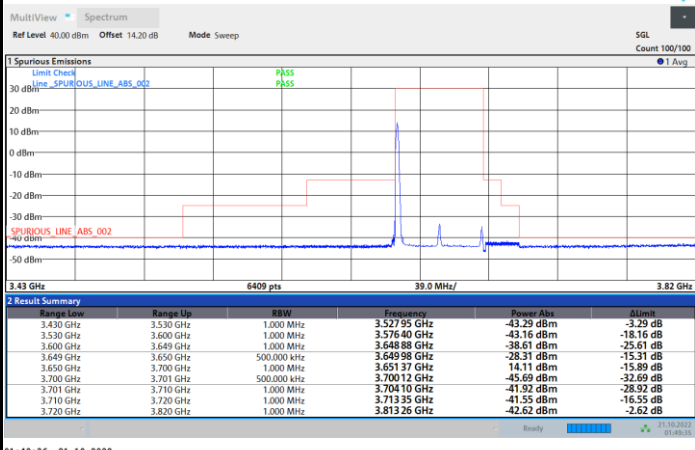

Middle Channel

1RB0

1RBmax

Full RB

FR1 N77 / 50MHz / CP OFDM / 16QAM

Highest Channel

1RB0

1RBmax