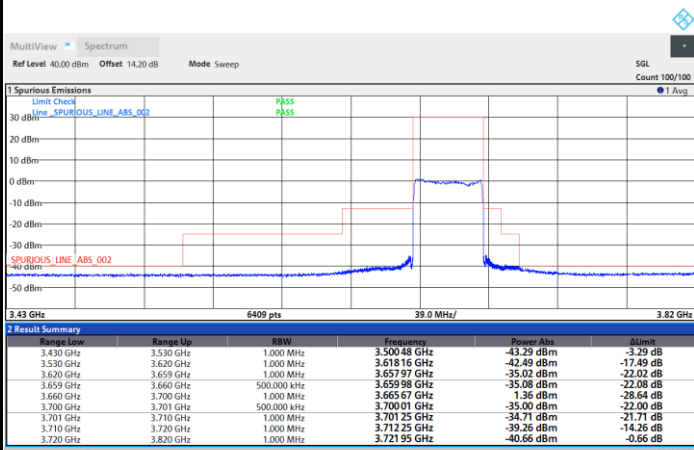

Full RB

FR1 N77 / 40MHz / CP OFDM / QPSK

Highest Channel

1RB0

1RBmax

Full RB

FR1 N77 / 40MHz / CP OFDM / 16QAM

Lowest Channel