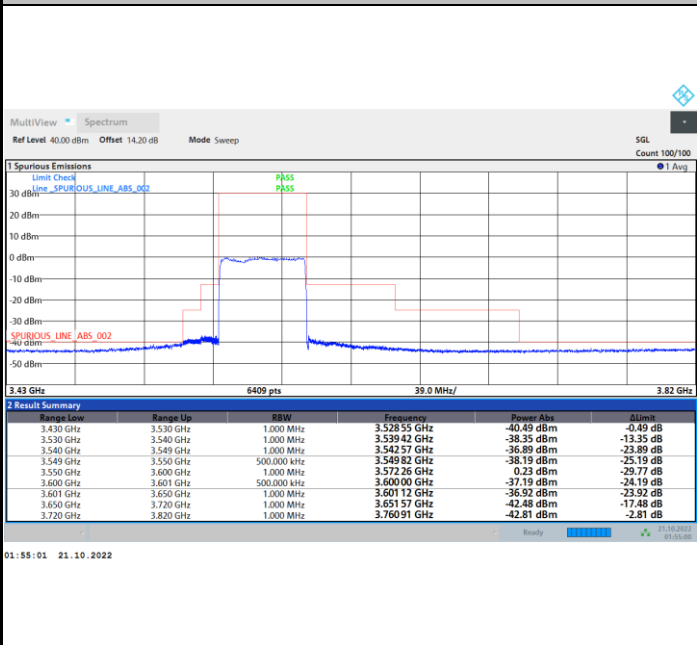

1RBmax

Full RB

FR1 N77 / 50MHz / CP OFDM / 16QAM

Lowest Channel

1RB0

1RBmax

Full RB

FR1 N77 / 50MHz / CP OFDM / 16QAM