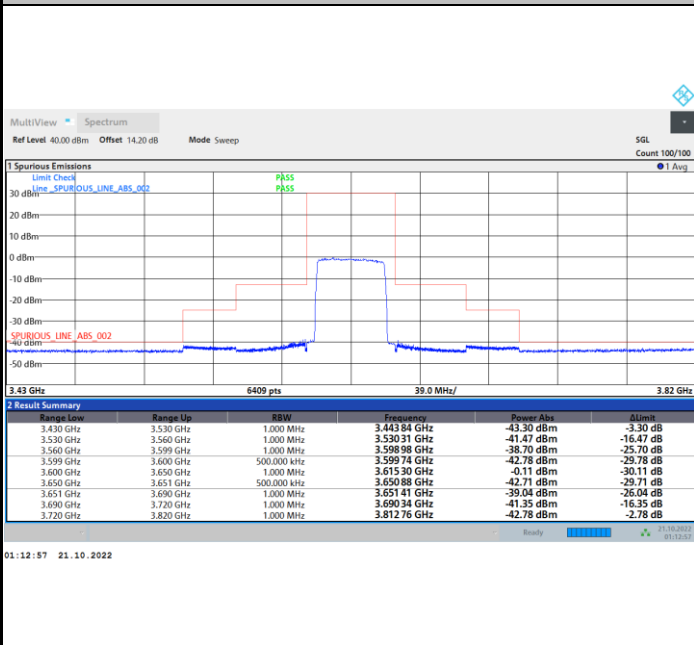

Full RB

FR1 N77 / 40MHz / CP OFDM / 256QAM

Middle Channel

1RB0

1RBmax

Full RB

FR1 N77 / 40MHz / CP OFDM / 256QAM

Highest Channel