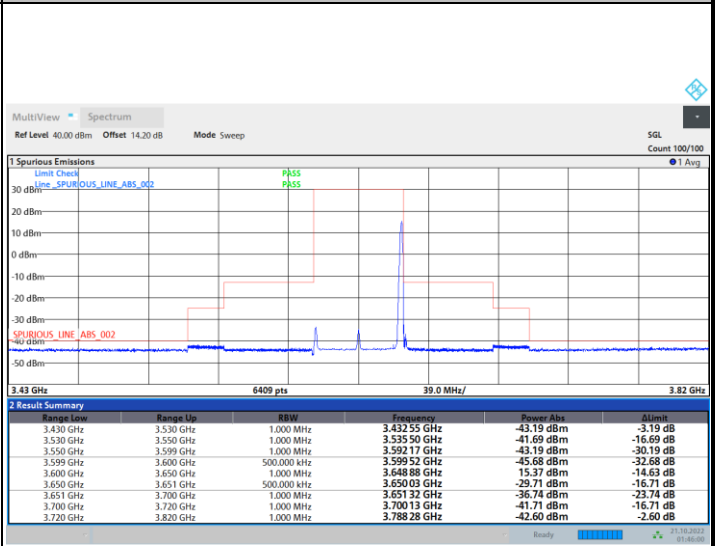

FR1 N77 / 50MHz / CP OFDM / QPSK

Middle Channel

1RB0

1RBmax