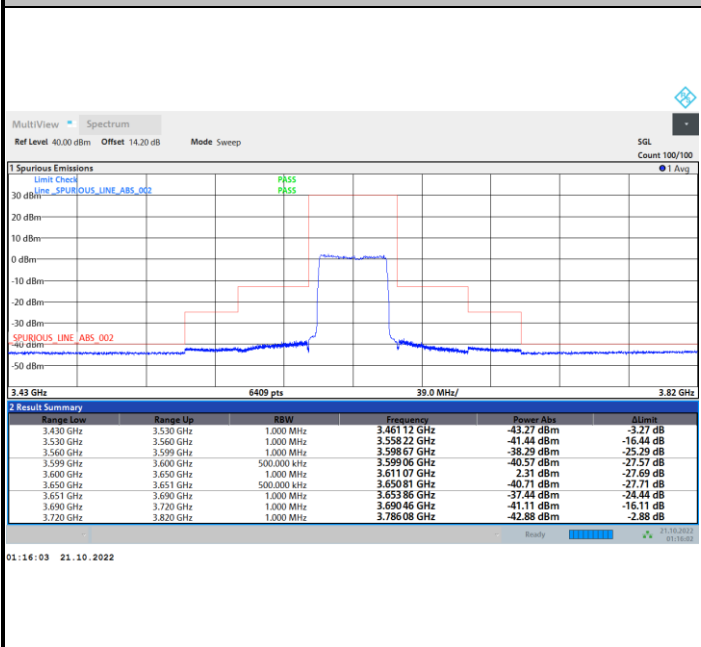

FR1 N77 / 40MHz / CP OFDM / QPSK

Middle Channel

1RB0

1RBmax

Full RB