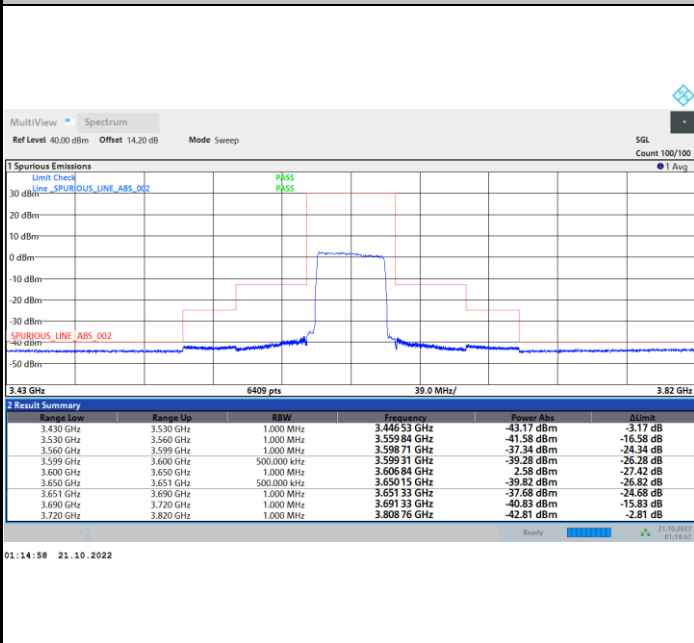

1RBmax

Full RB

FR1 N77 / 40MHz / CP OFDM / 64QAM

Middle Channel

1RB0

1RBmax

Full RB

FR1 N77 / 40MHz / CP OFDM / 64QAM

Highest Channel

1RB0

1RBmax

Full RB

FR1 N77 / 40MHz / CP OFDM / 256QAM

Lowest Channel

1RB0

1RBmax