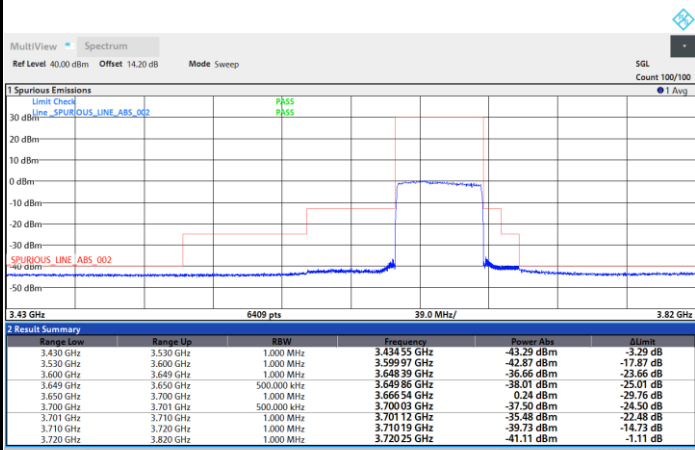

FR1 N77 / 50MHz / CP OFDM / QPSK

Highest Channel

1RB0

1RBmax

Full RB