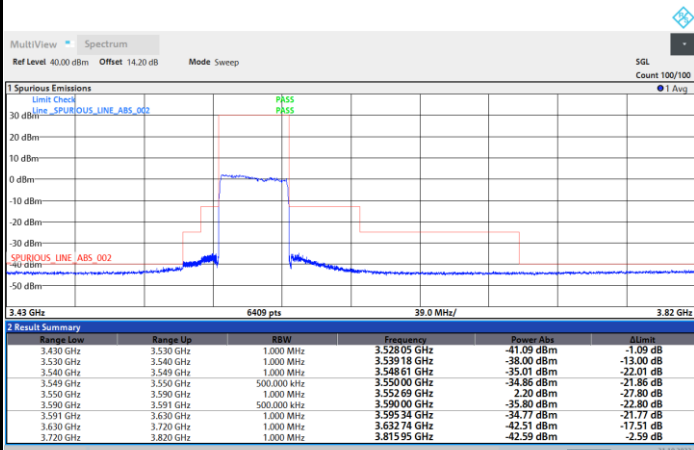

FR1 N77 / 40MHz / CP OFDM / 64QAM

Lowest Channel

1RB0

1RBmax

Full RB