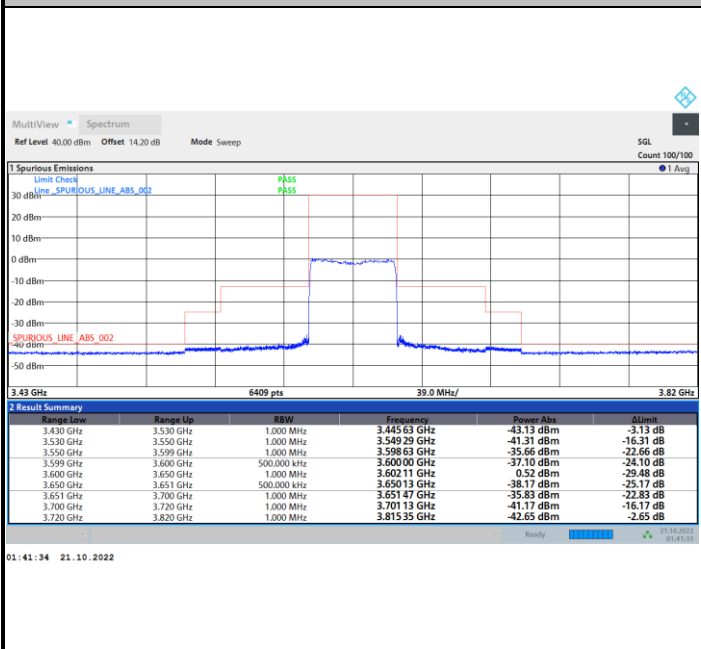

FR1 N77 / 50MHz / CP OFDM / 16QAM

Middle Channel

1RB0

1RBmax

Full RB