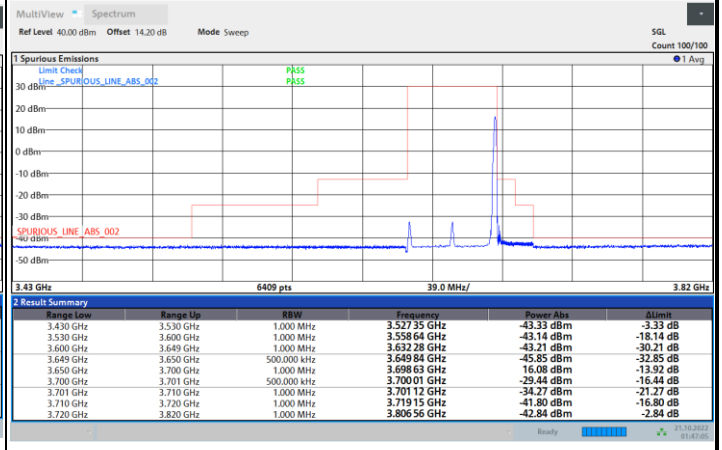

Middle Channel

1RB0

1RBmax

Full RB

FR1 N77 / 50MHz / CP OFDM / 16QAM

Highest Channel

1RB0

1RBmax