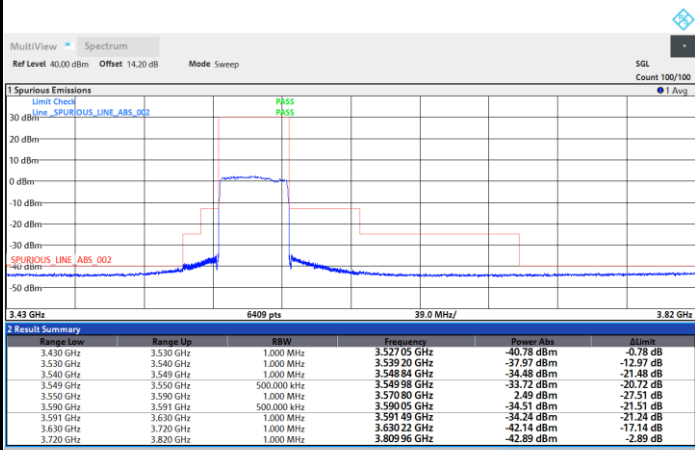

FR1 N77 / 40MHz / CP OFDM / QPSK

Lowest Channel

1RB0

1RBmax

Full RB