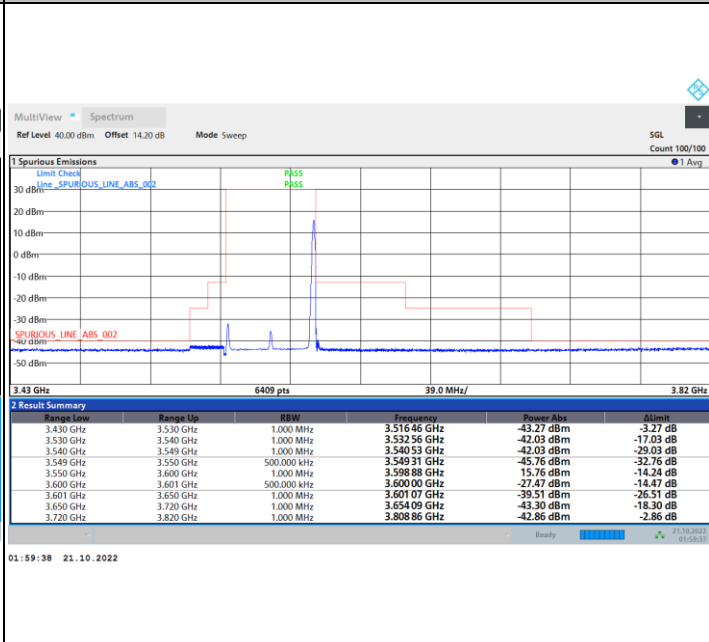

1RBmax

Full RB

FR1 N77 / 50MHz / CP OFDM / 16QAM

Lowest Channel

1RB0

1RBmax

Full RB

FR1 N77 / 50MHz / CP OFDM / 16QAM