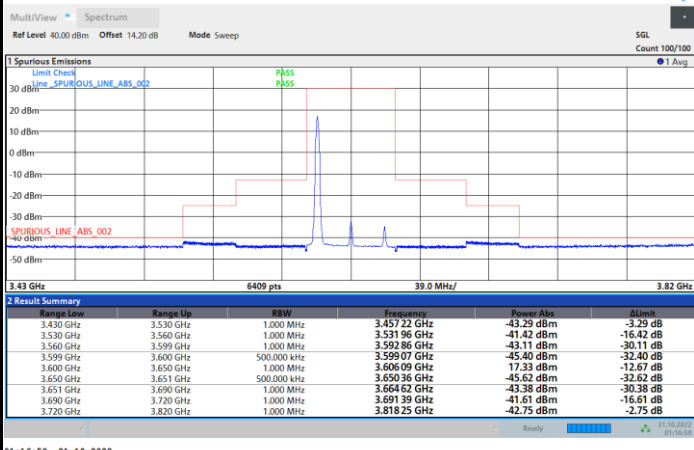

FR1 N77 / 40MHz / CP OFDM / 16QAM

Middle Channel

1RB0

1RBmax