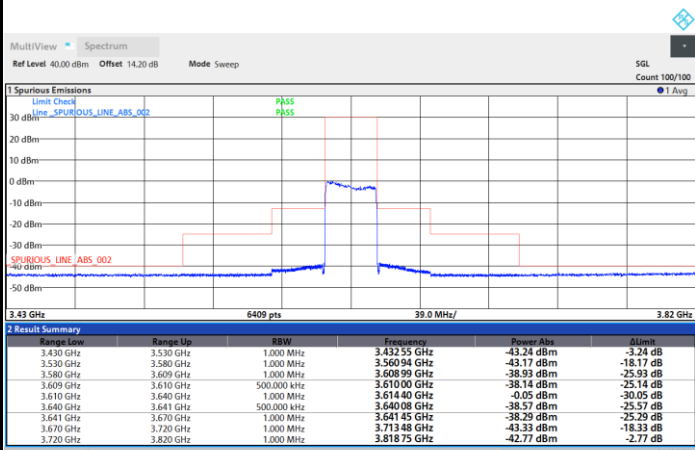

FR1 N77 / 30MHz / CP OFDM / 256QAM

Lowest Channel

1RB0

1RBmax

Full RB

FR1 N77 / 30MHz / CP OFDM / 256QAM

Middle Channel

1RB0

1RBmax

Full RB

FR1 N77 / 30MHz / CP OFDM / 256QAM

Highest Channel

1RB0

1RBmax

Full RB

FR1 N77 / 40MHz / CP OFDM / QPSK