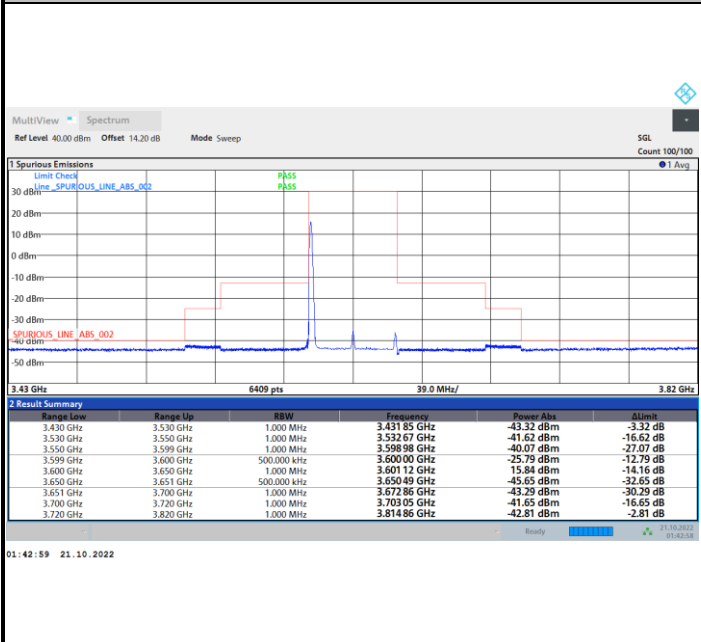

FR1 N77 / 50MHz / CP OFDM / 16QAM

Middle Channel

1RB0

1RBmax