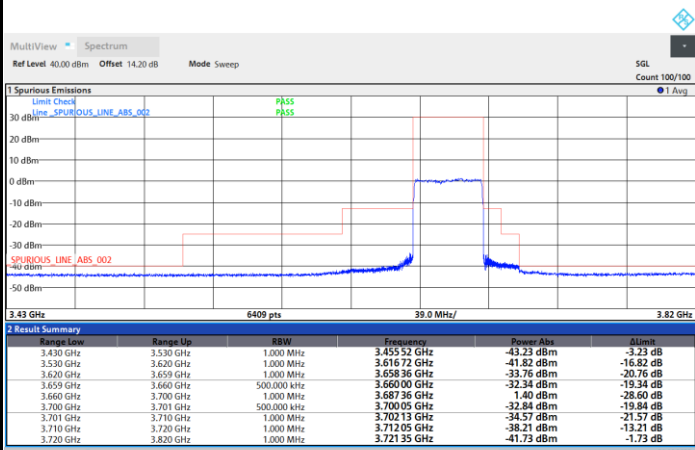

FR1 N77 / 40MHz / CP OFDM / 16QAM

Highest Channel

1RB0

1RBmax

Full RB

FR1 N77 / 40MHz / CP OFDM / 64QAM

Lowest Channel

1RB0