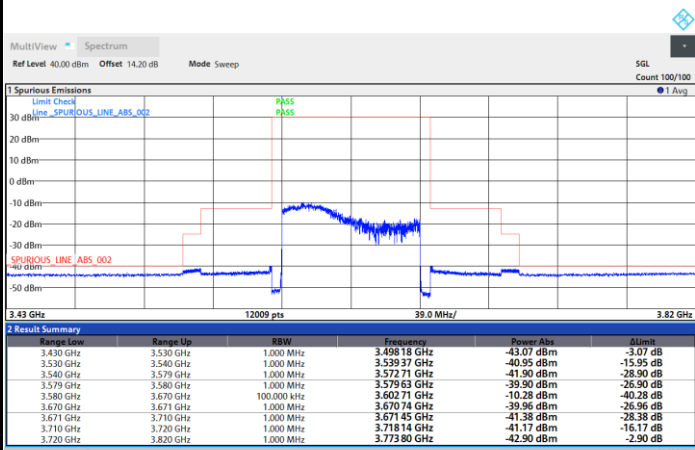

Full RB

FR1 N77 / 80MHz / CP OFDM / 256QAM

Middle Channel

1RB0

1RBmax

Full RB

FR1 N77 / 80MHz / CP OFDM / 256QAM

Highest Channel