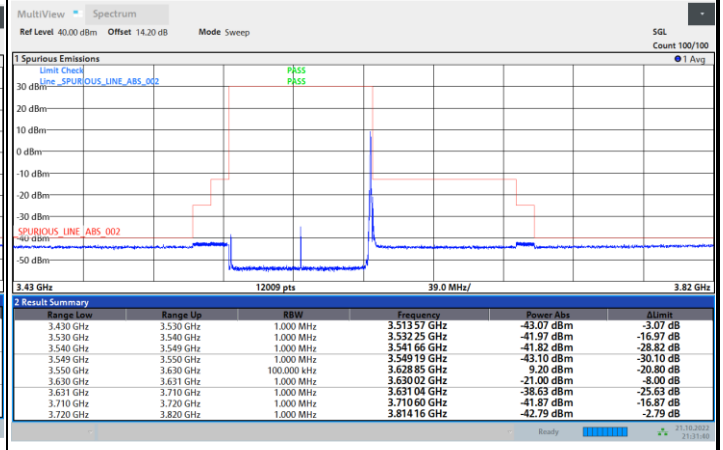

Highest Channel

1RB0

1RBmax

Full RB

FR1 N77 / 80MHz / CP OFDM / 256QAM

Lowest Channel

1RB0

1RBmax