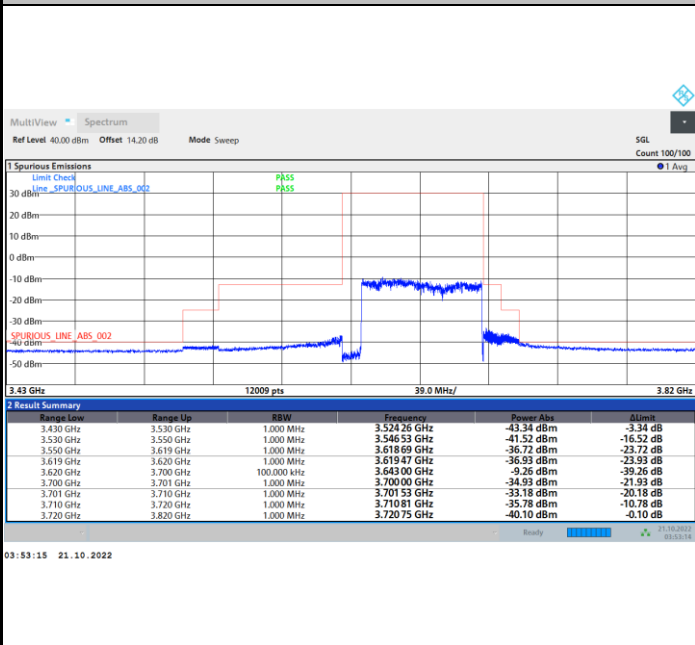

1RB0

1RBmax

Full RB

FR1 N77 / 70MHz / CP OFDM / 64QAM

Highest Channel

1RB0

1RBmax

Full RB

FR1 N77 / 70MHz / CP OFDM / 256QAM

Lowest Channel

1RB0

1RBmax

Full RB

FR1 N77 / 70MHz / CP OFDM / 256QAM

Middle Channel

1RB0