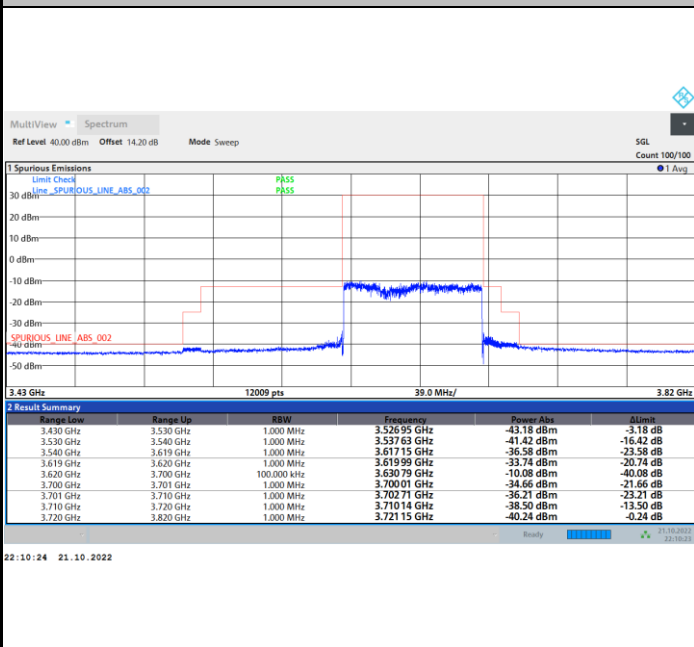

1RBmax

Full RB

FR1 N77 / 80MHz / CP OFDM / 64QAM

Middle Channel

1RB0

1RBmax

Full RB

FR1 N77 / 80MHz / CP OFDM / 64QAM

Highest Channel

1RB0

1RBmax

Full RB

FR1 N77 / 80MHz / CP OFDM / 256QAM

Lowest Channel

1RB0

1RBmax