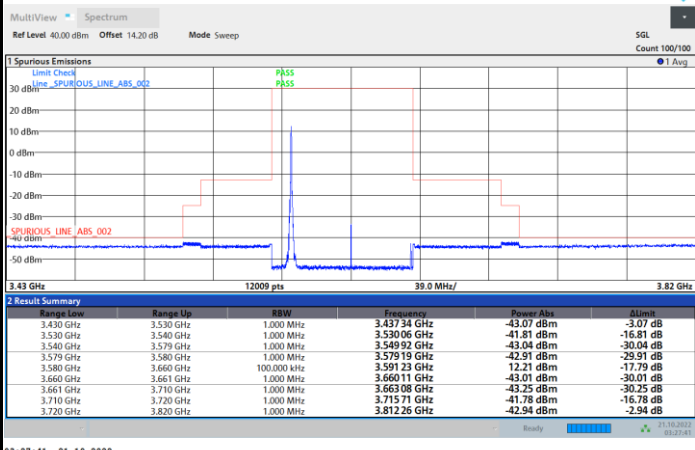

FR1 N77 / 70MHz / CP OFDM / 64QAM

Middle Channel

1RB0

1RBmax