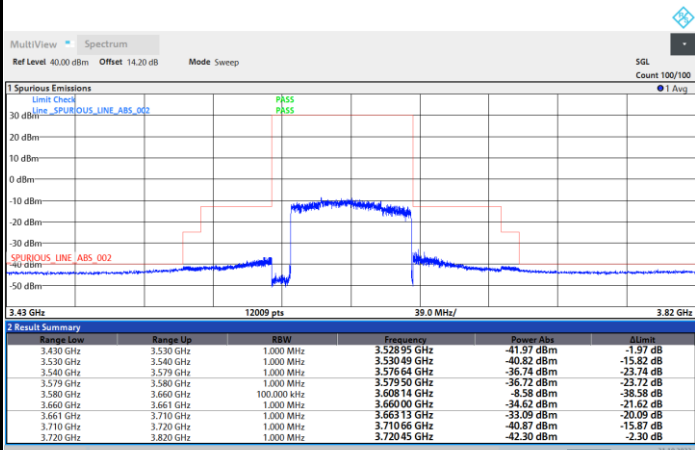

FR1 N77 / 70MHz / CP OFDM / 64QAM

Lowest Channel

1RB0

1RBmax

Full RB

Full RB Power Limit -40dBm > -41.40 dBm Pass

FR1 N77 / 70MHz / CP OFDM / 64QAM

Middle Channel

1RB0

1RBmax

Full RB

FR1 N77 / 70MHz / CP OFDM / 64QAM

Highest Channel

1RB0

1RBmax

Full RB