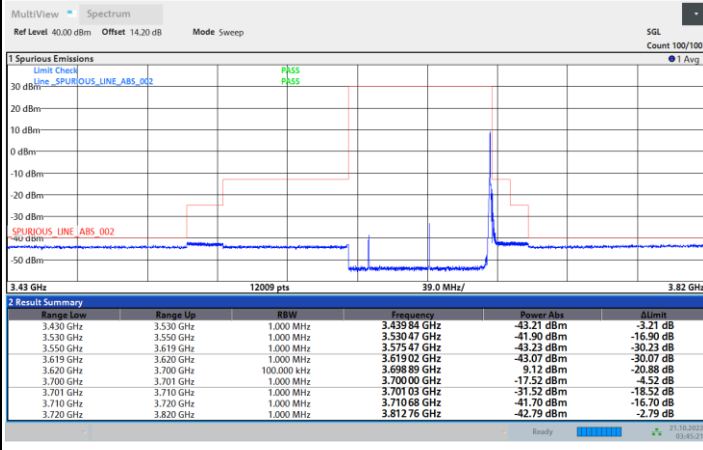

1RB0

1RBmax

Full RB

FR1 N77 / 70MHz / CP OFDM / 16QAM

Highest Channel

1RB0

1RBmax

Full RB

FR1 N77 / 70MHz / CP OFDM / 64QAM

Lowest Channel

1RB0

1RBmax

Full RB

Full RB Power Limit -40dBm > -41.40 dBm Pass

FR1 N77 / 70MHz / CP OFDM / 64QAM

Middle Channel