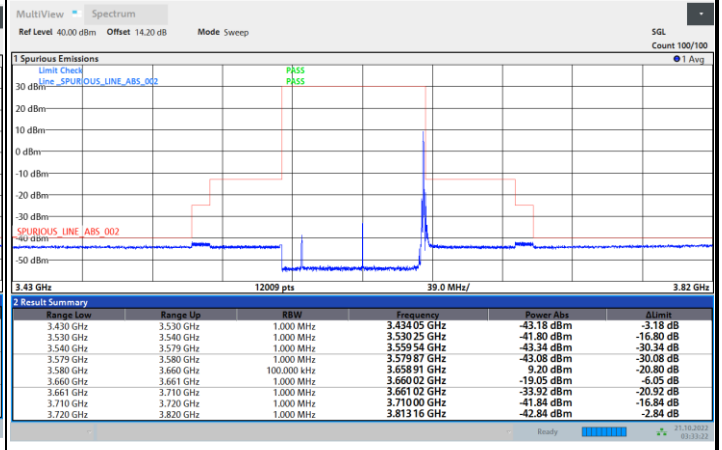

FR1 N77 / 70MHz / CP OFDM / 64QAM

Lowest Channel

1RB0

1RBmax

Full RB

Full RB Power Limit -40dBm > -41.40 dBm Pass

FR1 N77 / 70MHz / CP OFDM / 64QAM

Middle Channel

1RB0

1RBmax

Full RB

FR1 N77 / 70MHz / CP OFDM / 64QAM

Highest Channel

1RB0

1RBmax

Full RB