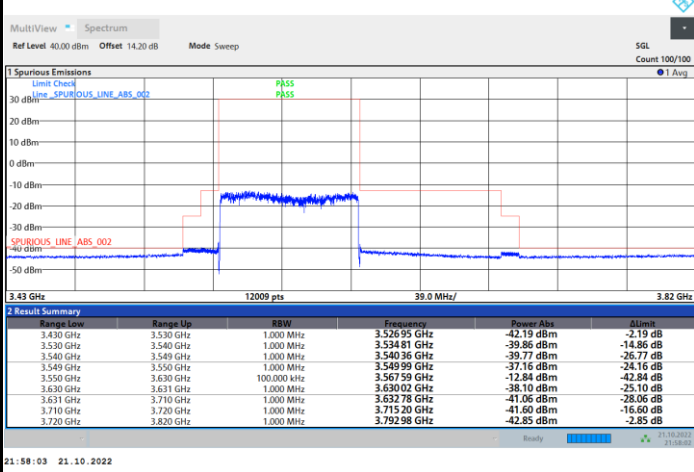

FR1 N77 / 80MHz / CP OFDM / 256QAM

Lowest Channel

1RB0

1RBmax

Full RB