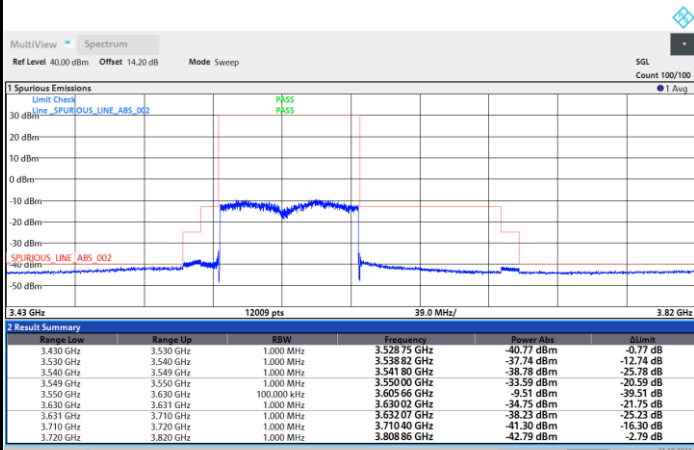

FR1 N77 / 80MHz / CP OFDM / QPSK

Lowest Channel

1RB0

1RBmax

Full RB