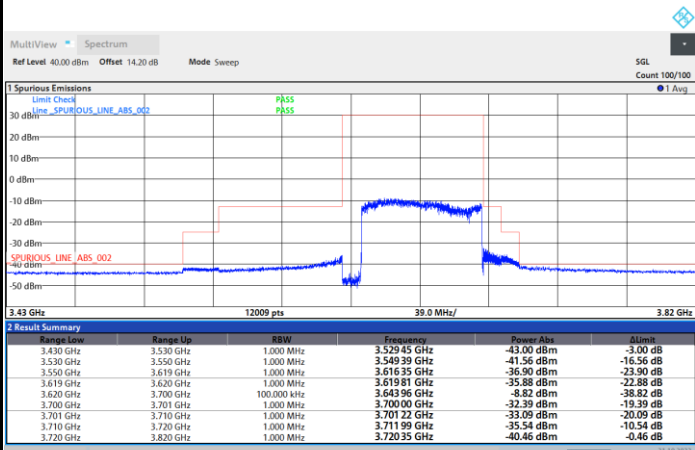

1RB0

1RBmax

Full RB

FR1 N77 / 70MHz / CP OFDM / 16QAM

Highest Channel

1RB0

1RBmax

Full RB

FR1 N77 / 70MHz / CP OFDM / 64QAM

Lowest Channel

1RB0

1RBmax

Full RB

Full RB Power Limit -40dBm > -41.40 dBm Pass

FR1 N77 / 70MHz / CP OFDM / 64QAM

Middle Channel