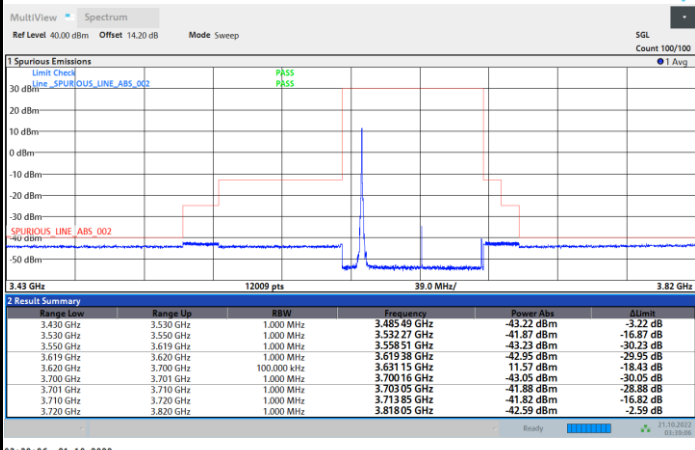

1RB0

1RBmax

Full RB

FR1 N77 / 70MHz / CP OFDM / 16QAM

Highest Channel

1RB0

1RBmax

Full RB

FR1 N77 / 70MHz / CP OFDM / 64QAM

Lowest Channel

1RB0

1RBmax

Full RB

Full RB Power Limit -40dBm > -41.40 dBm Pass

FR1 N77 / 70MHz / CP OFDM / 64QAM

Middle Channel