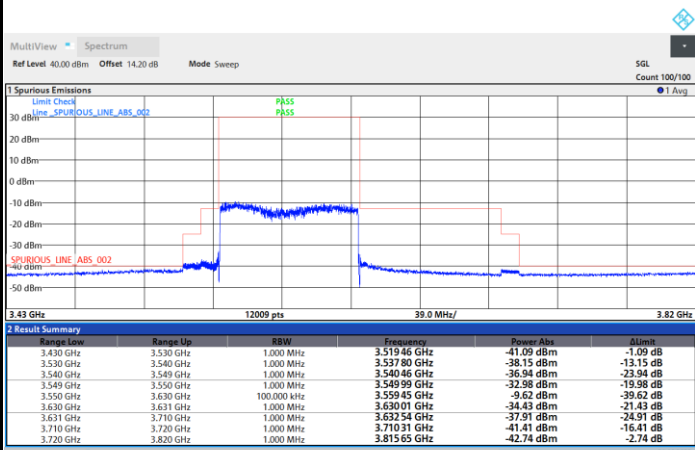

FR1 N77 / 80MHz / CP OFDM / 64QAM

Lowest Channel

1RB0

1RBmax

Full RB