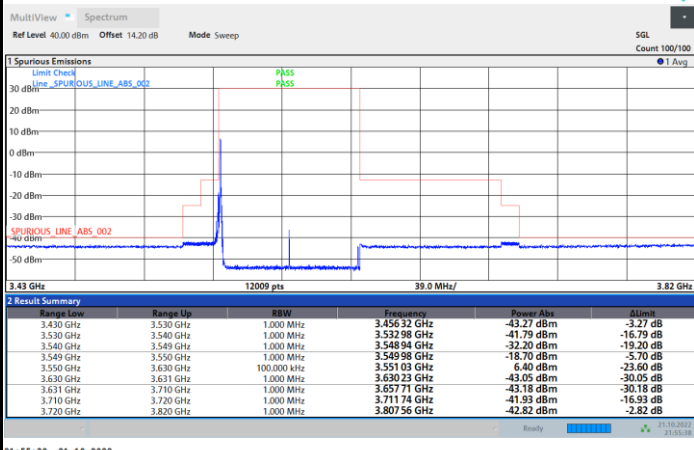

Highest Channel

1RB0

1RBmax

Full RB

FR1 N77 / 80MHz / CP OFDM / 256QAM

Lowest Channel

1RB0

1RBmax