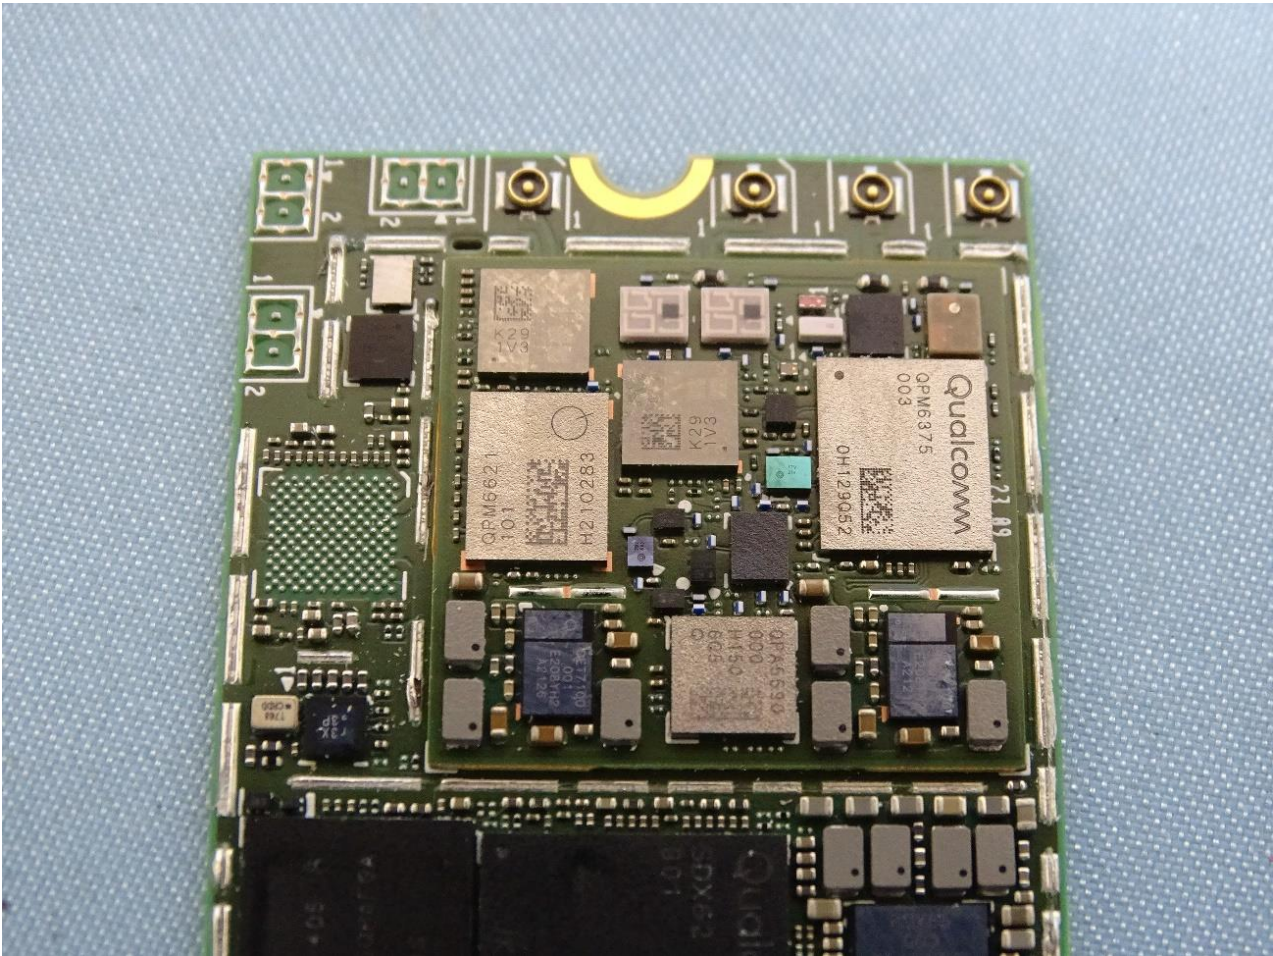

## 2. Internal Photograph of the EUT

5G WWAN Module (Brand Name: Foxconn / Model Name: T99W373)

SKU 4

### 3. Photograph of the Fixture

Fixture (Brand Name: Foxconn / Model Name: 95.2580T00)

#### 4. Photograph of the Antenna

With GTT Antenna

With SMA Antenna

With Whyu Antenna

GTT Antenna

SMA Antenna

Whyu Antenna 1

Whayu Antenna 2