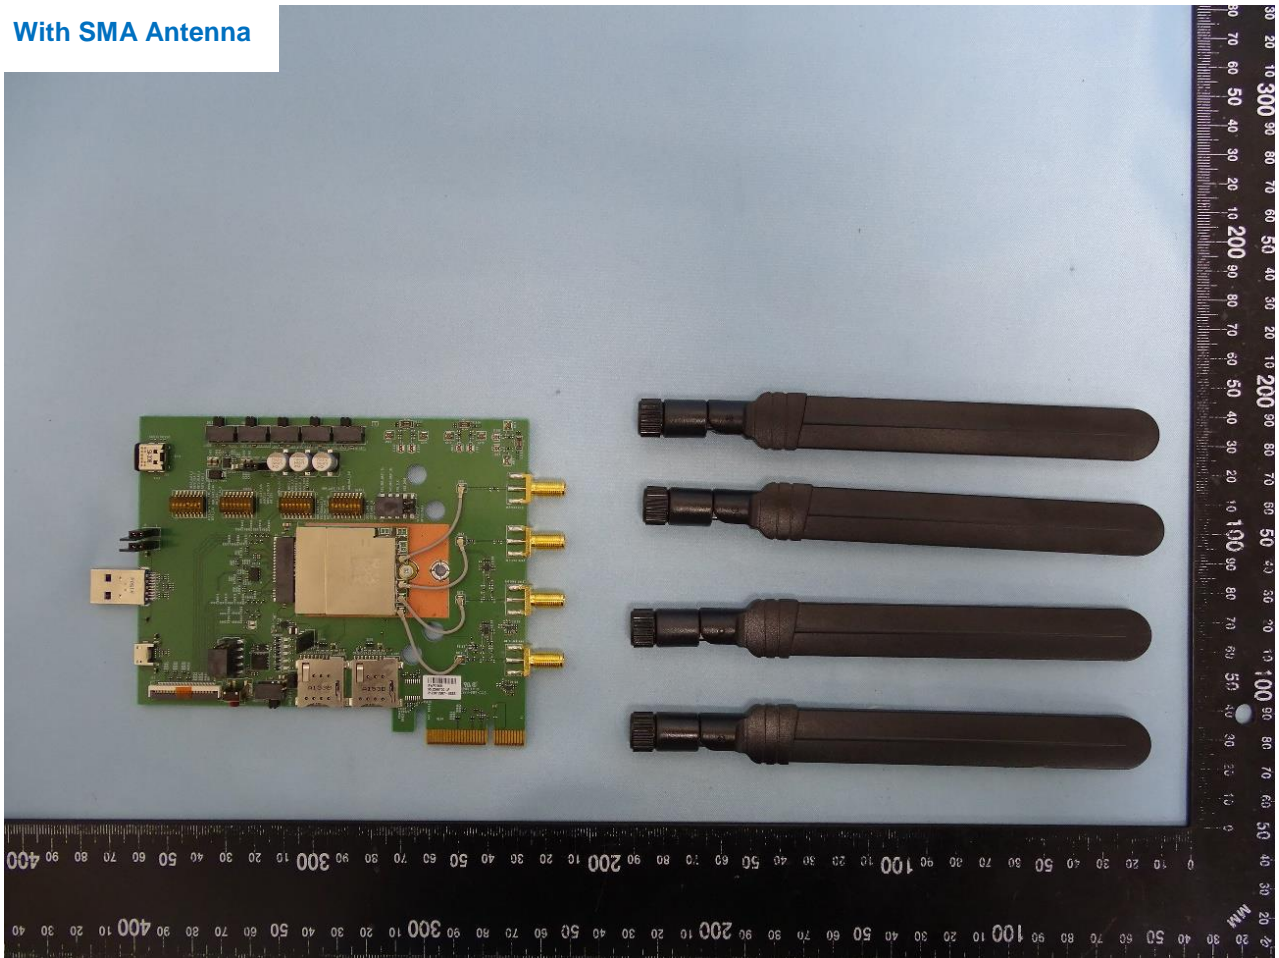

## 2. Internal Photograph of the EUT

5G WWAN Module (Brand Name: Foxconn / Model Name: T99W373)

SKU 4

### 3. Photograph of the Fixture

Fixture (Brand Name: Foxconn / Model Name: 95.2580T00)

#### 4. Photograph of the Antenna

With GTT Antenna

With SMA Antenna

With Whyu Antenna

GTT Antenna

SMA Antenna

Whyu Antenna 1

Whayu Antenna 2