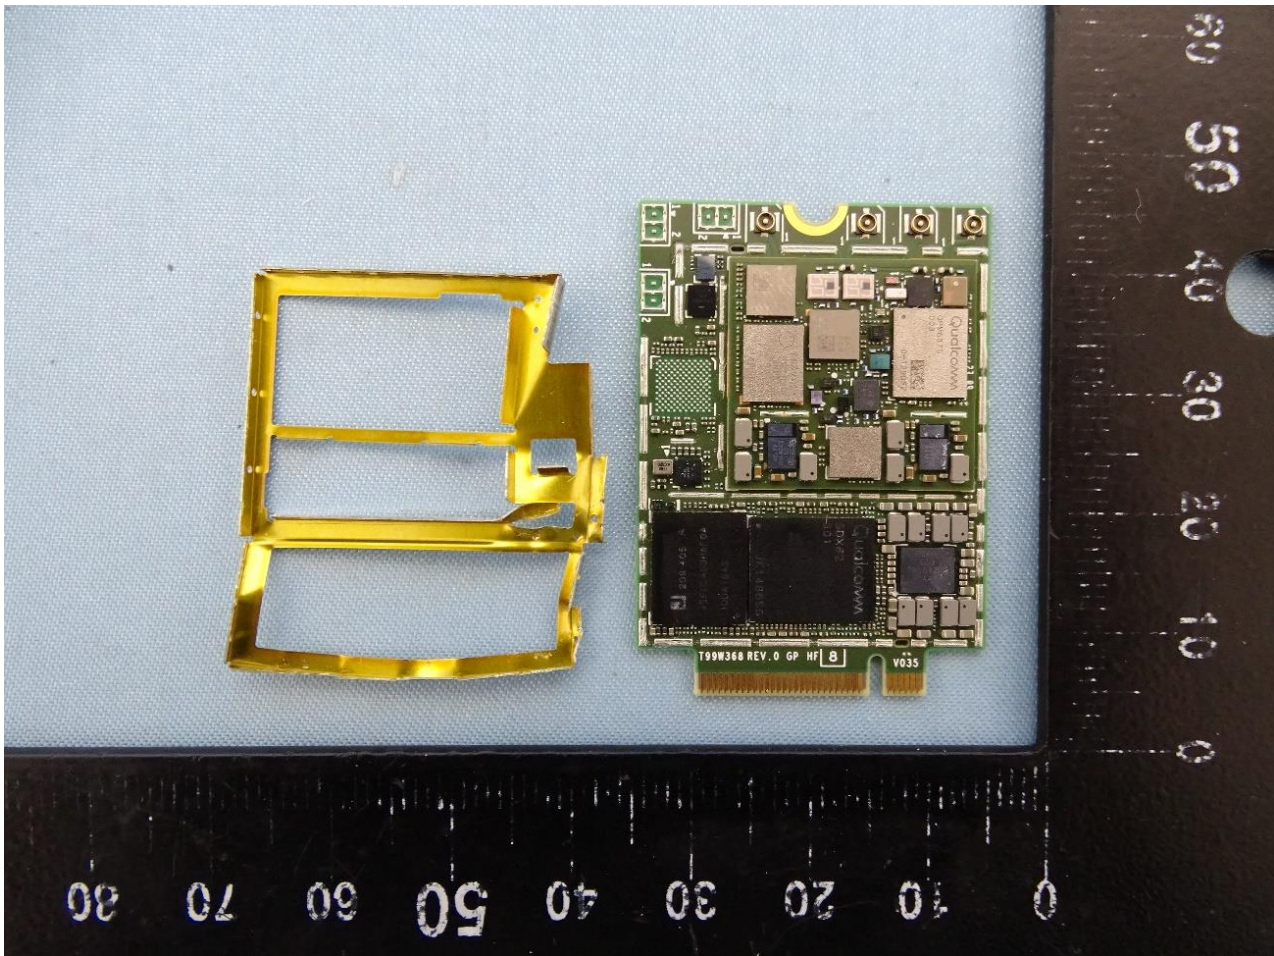

## 2. Internal Photograph of the EUT

5G WWAN Module (Brand Name: Foxconn / Model Name: T99W373)

SKU 4

### 3. Photograph of the Fixture

Fixture (Brand Name: Foxconn / Model Name: 95.2580T00)

#### 4. Photograph of the Antenna

With GTT Antenna

With SMA Antenna

With Whyu Antenna

GTT Antenna

SMA Antenna

Whyu Antenna 1

Whayu Antenna 2