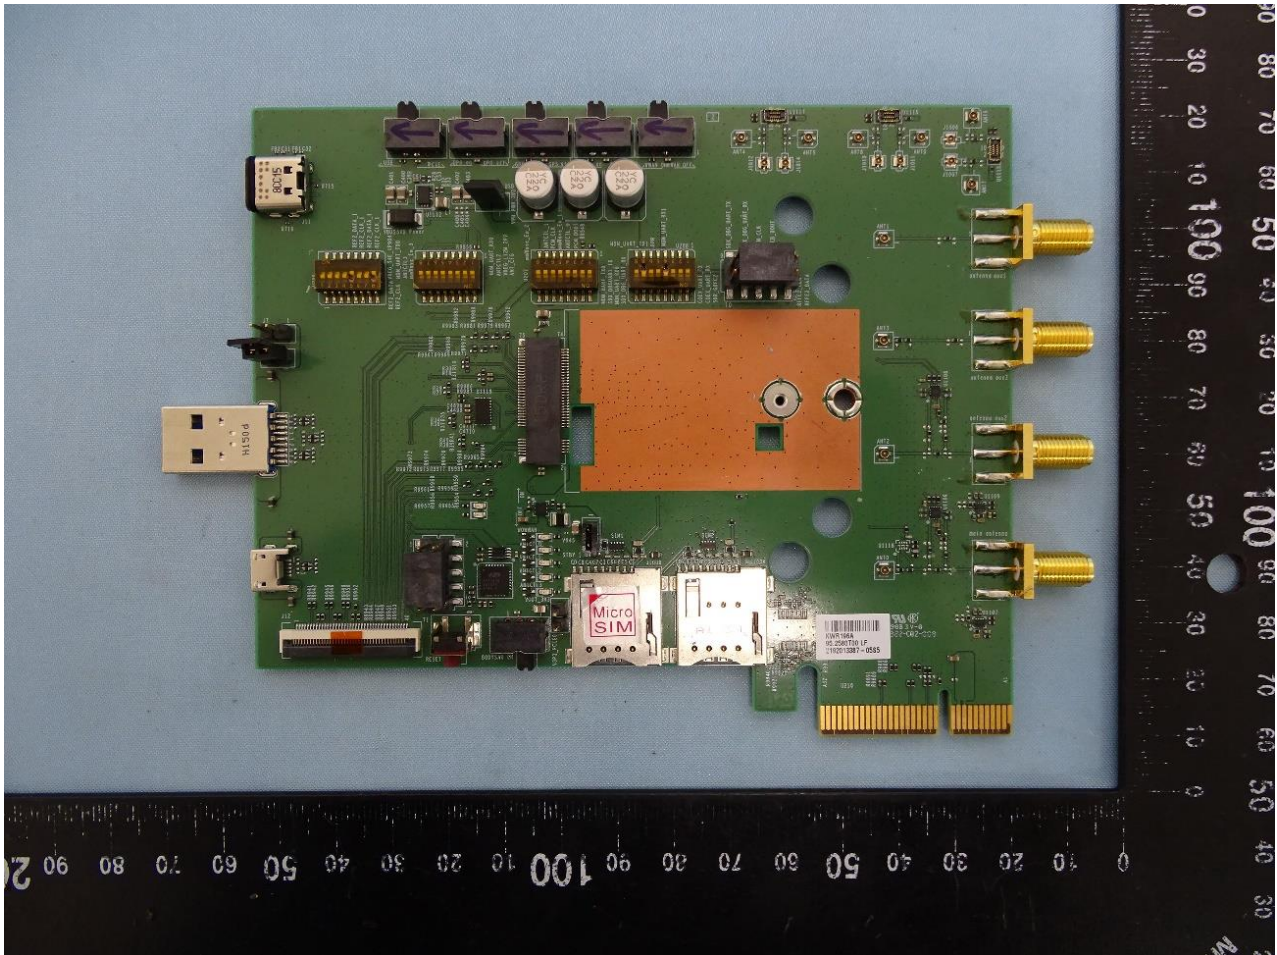

## 2. Internal Photograph of the EUT

5G WWAN Module (Brand Name: Foxconn / Model Name: T99W373)

SKU 4

### 3. Photograph of the Fixture

Fixture (Brand Name: Foxconn / Model Name: 95.2580T00)