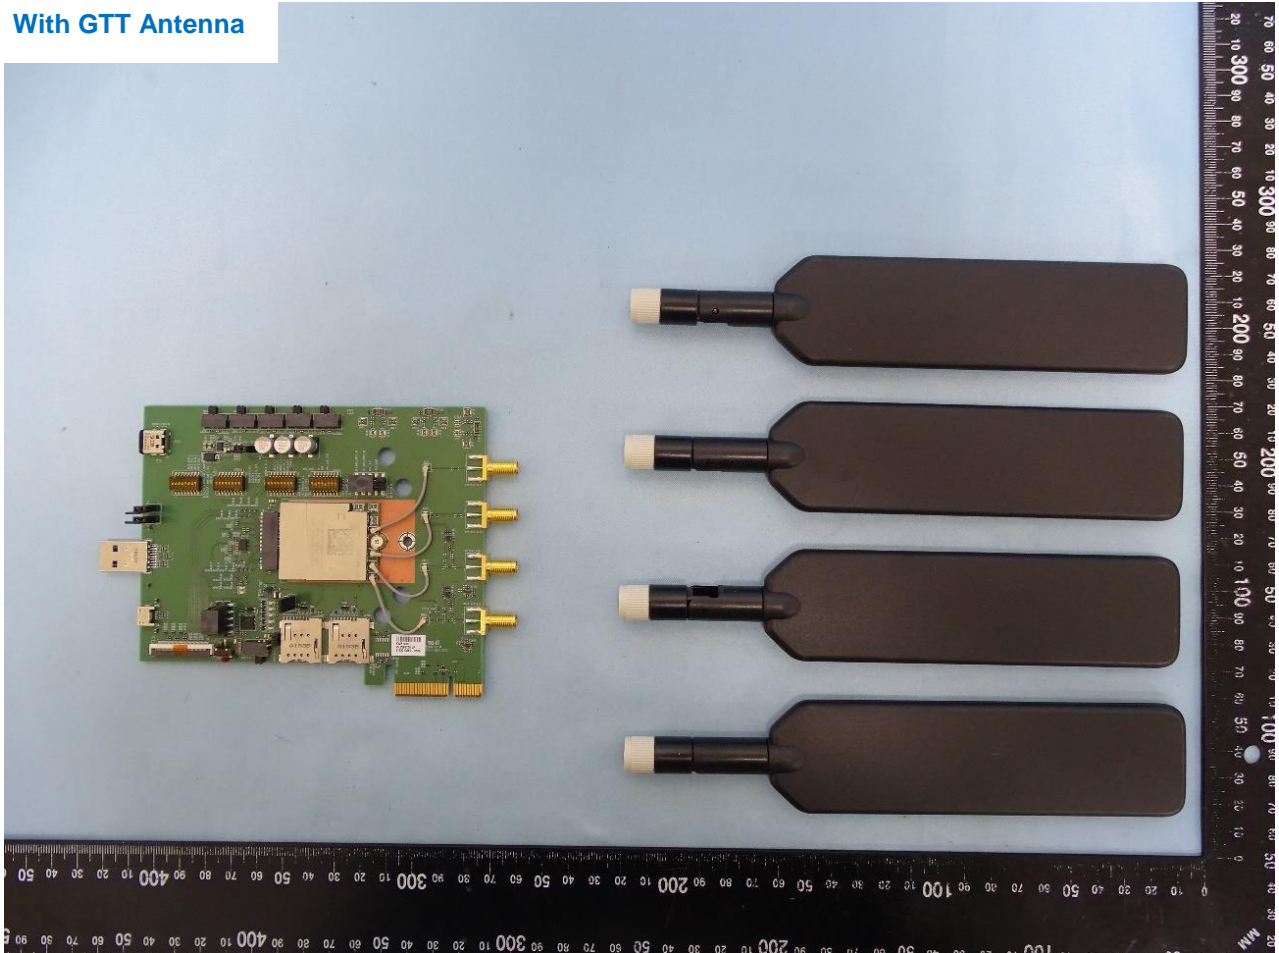

## 2. Internal Photograph of the EUT

5G WWAN Module (Brand Name: Foxconn / Model Name: T99W373)

SKU 4

### 3. Photograph of the Fixture

Fixture (Brand Name: Foxconn / Model Name: 95.2580T00)

#### 4. Photograph of the Antenna

With GTT Antenna

With SMA Antenna

With Whyu Antenna

GTT Antenna

SMA Antenna

Whyu Antenna 1

Whayu Antenna 2