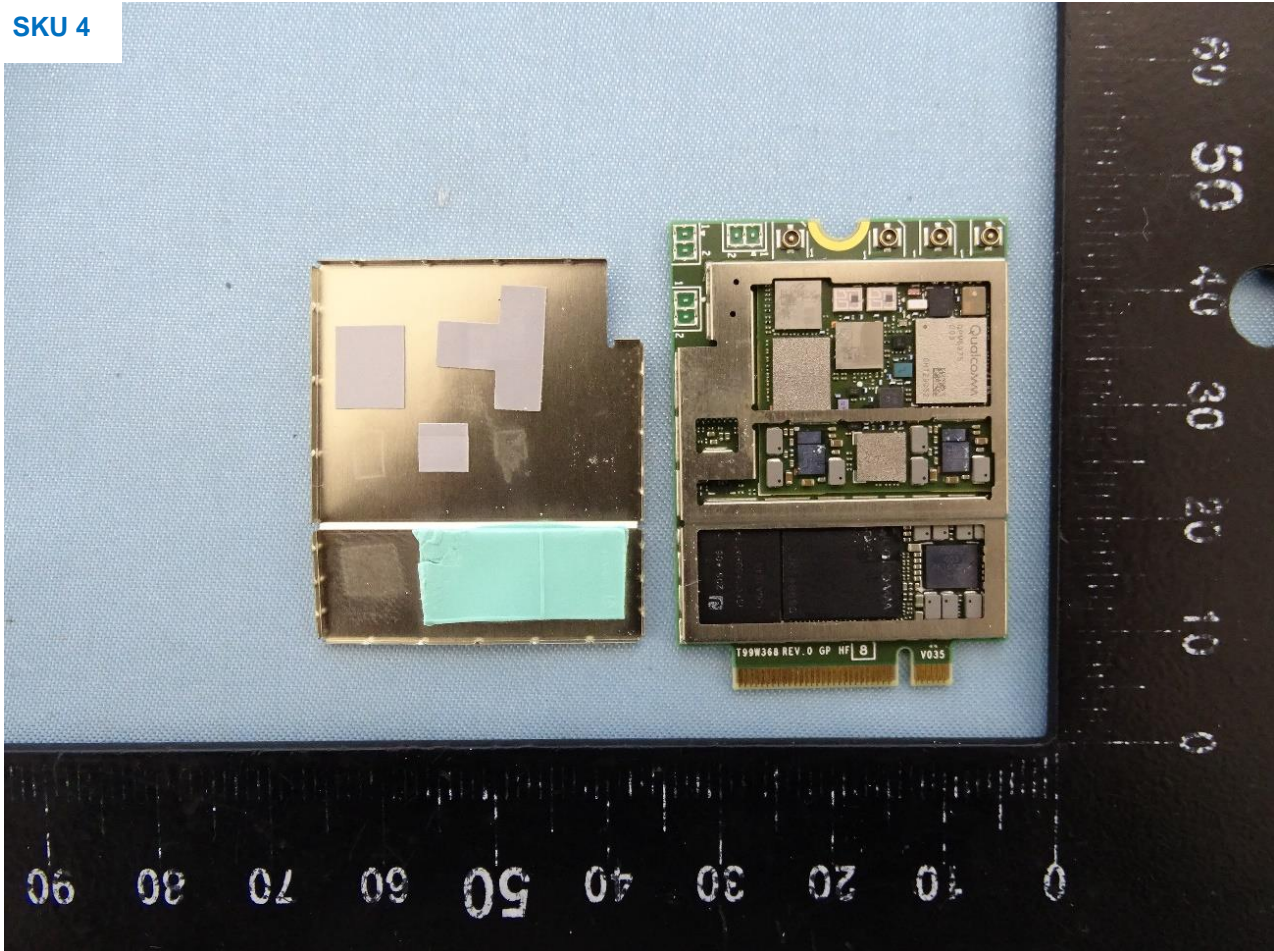

## 2. Internal Photograph of the EUT

5G WWAN Module (Brand Name: Foxconn / Model Name: T99W373)

SKU 4

### 3. Photograph of the Fixture

Fixture (Brand Name: Foxconn / Model Name: 95.2580T00)

#### 4. Photograph of the Antenna

With GTT Antenna

With SMA Antenna

With Whyu Antenna

GTT Antenna

SMA Antenna

Whyu Antenna 1

Whayu Antenna 2