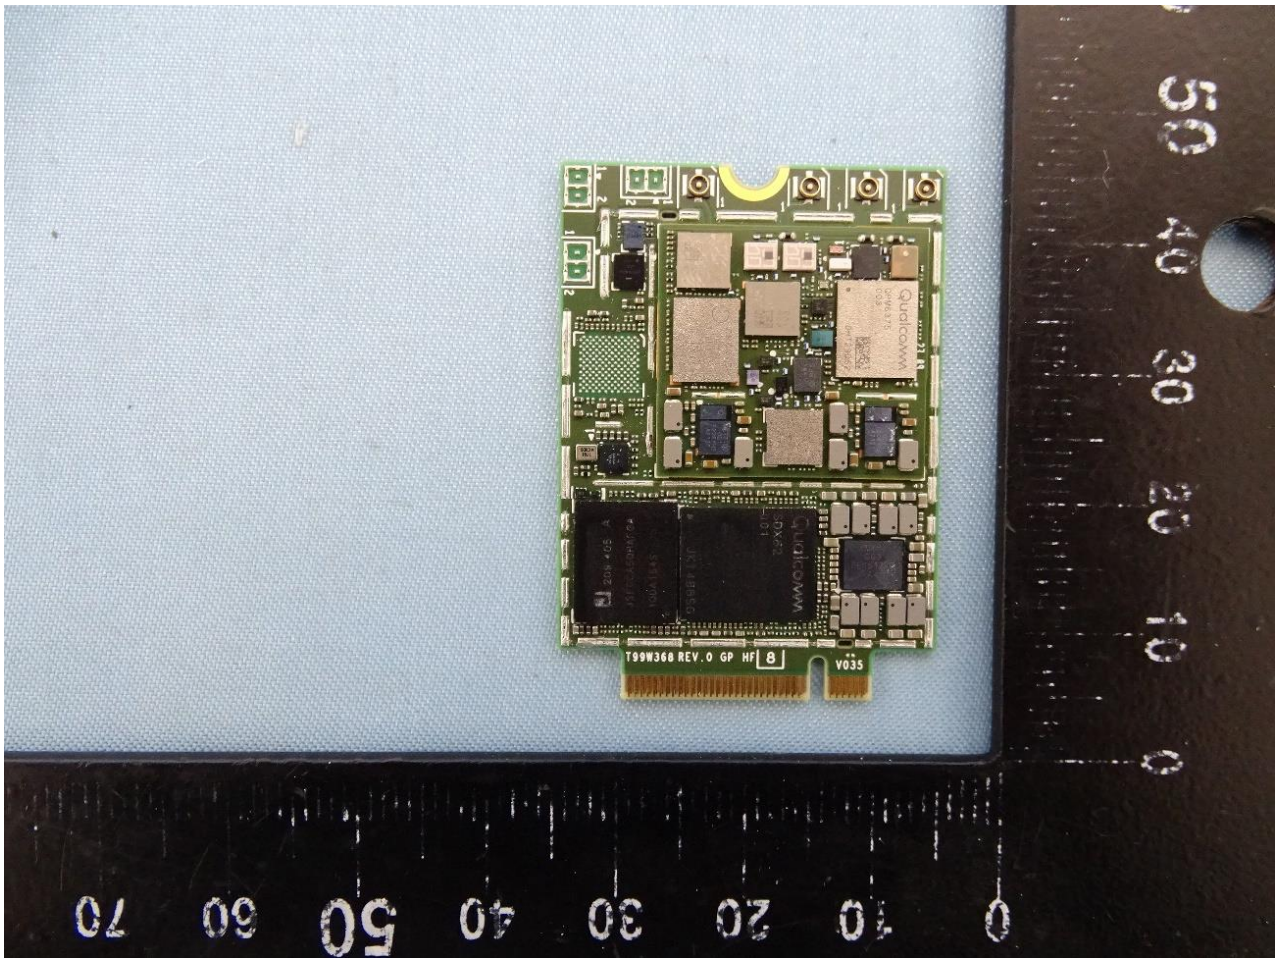

## 2. Internal Photograph of the EUT

5G WWAN Module (Brand Name: Foxconn / Model Name: T99W373)

SKU 4

### 3. Photograph of the Fixture

Fixture (Brand Name: Foxconn / Model Name: 95.2580T00)

#### 4. Photograph of the Antenna

With GTT Antenna

With SMA Antenna

With Whyu Antenna

GTT Antenna

SMA Antenna

Whyu Antenna 1

Whayu Antenna 2