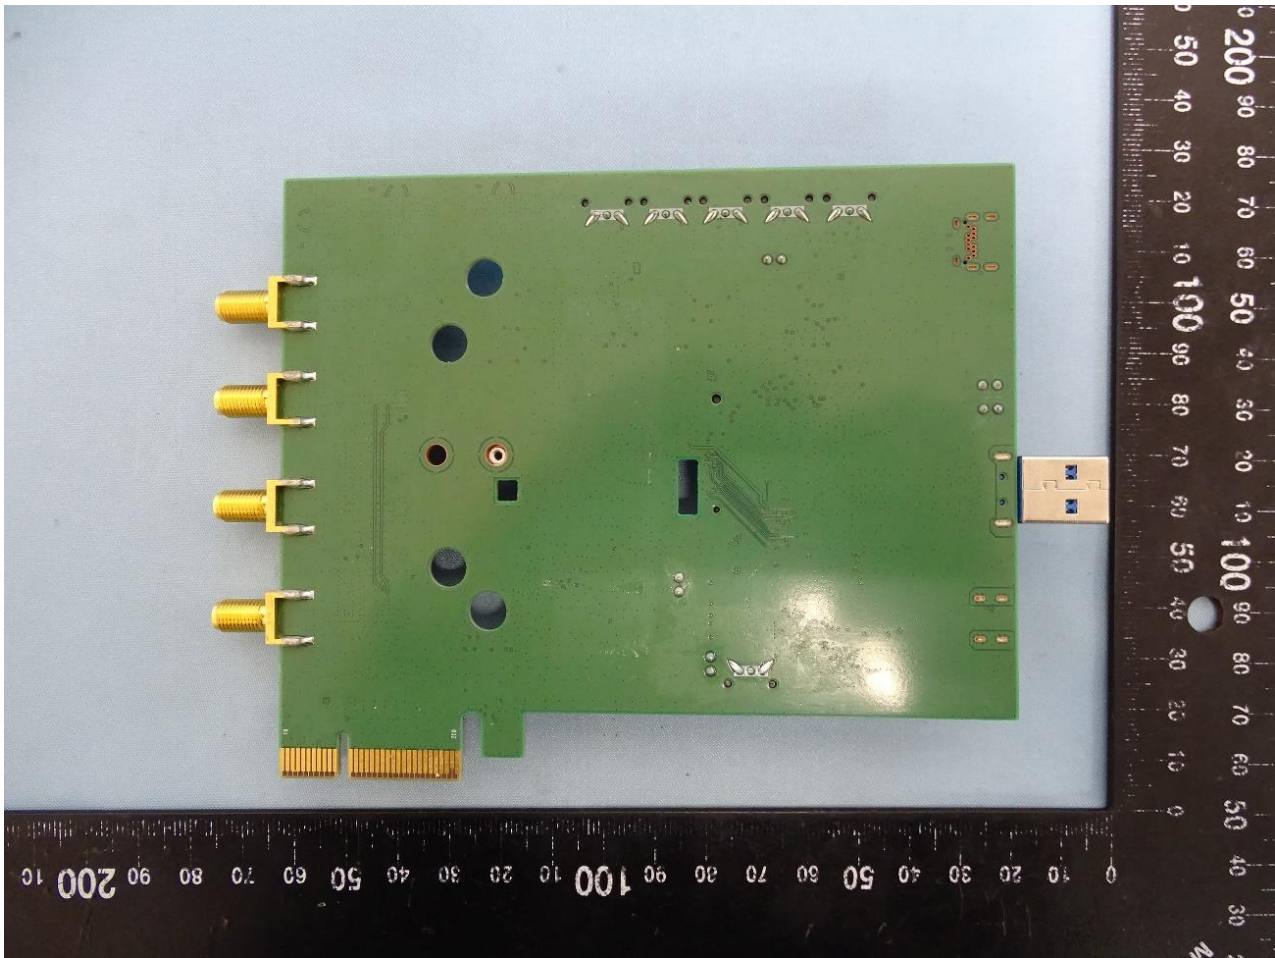

## 2. Internal Photograph of the EUT

5G WWAN Module (Brand Name: Foxconn / Model Name: T99W373)

SKU 4

### 3. Photograph of the Fixture

Fixture (Brand Name: Foxconn / Model Name: 95.2580T00)

#### 4. Photograph of the Antenna

With GTT Antenna

With SMA Antenna

With Whyu Antenna

GTT Antenna

SMA Antenna

Whyu Antenna 1

Whayu Antenna 2