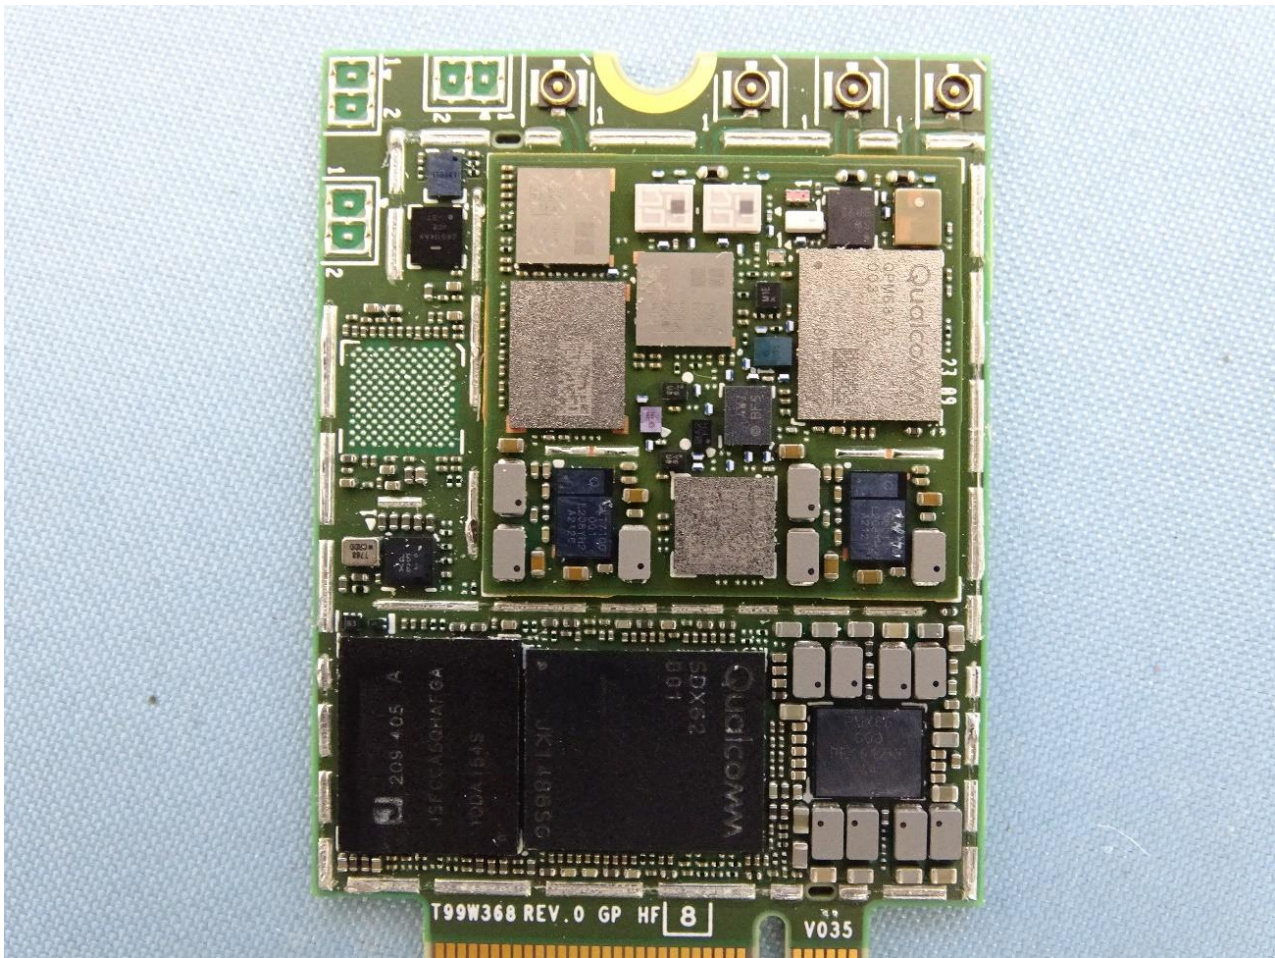

## 2. Internal Photograph of the EUT

5G WWAN Module (Brand Name: Foxconn / Model Name: T99W373)

SKU 4

### 3. Photograph of the Fixture

Fixture (Brand Name: Foxconn / Model Name: 95.2580T00)

#### 4. Photograph of the Antenna

With GTT Antenna

With SMA Antenna

With Whyu Antenna

GTT Antenna

SMA Antenna

Whyu Antenna 1

Whayu Antenna 2