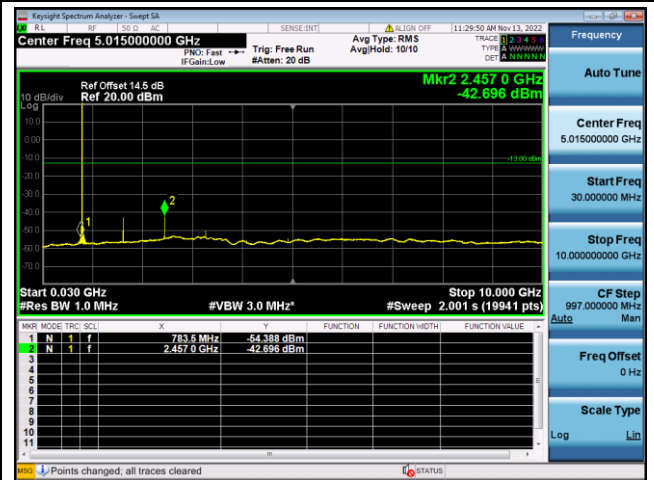

LTE FDD Band 26a, SCS: 3.75KHz

QPSK Low channel-30MHz~10GHz

BPSK Low channel-30MHz~10GHz

QPSK Middle channel-30MHz~10GHz

BPSK Middle channel-30MHz~10GHz

QPSK High channel-30MHz~10GHz

BPSK High channel-30MHz~10GHz

LTE FDD Band 26a, SCS: 15KHz

QPSK Low channel-30MHz~10GHz

BPSK Low channel-30MHz~10GHz

QPSK Middle channel-30MHz~10GHz

BPSK Middle channel-30MHz~10GHz

QPSK High channel-30MHz~10GHz

BPSK High channel-30MHz~10GHz