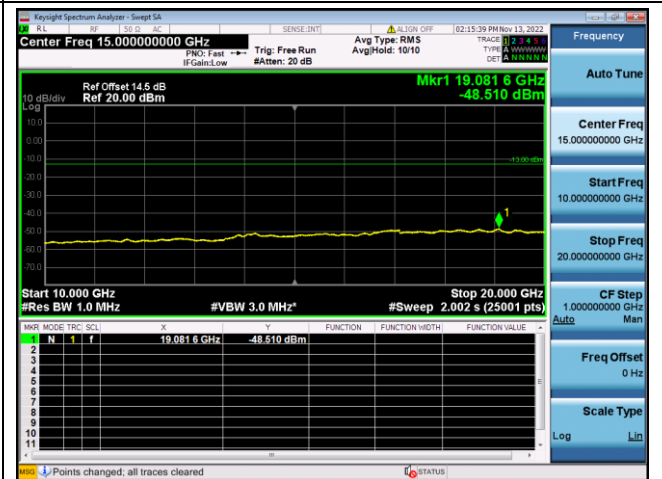

LTE FDD Band 25, SCS: 15KHz

BPSK Low channel-30MHz~10GHz

BPSK Low channel-10GHz~20GHz

BPSK Middle channel-30MHz~10GHz

BPSK Middle channel-10GHz~20GHz

BPSK High channel-30MHz~10GHz

BPSK High channel-10GHz~20GHz

LTE FDD Band 26a, SCS: 3.75KHz

QPSK Low channel-30MHz~10GHz

BPSK Low channel-30MHz~10GHz

QPSK Middle channel-30MHz~10GHz

BPSK Middle channel-30MHz~10GHz

QPSK High channel-30MHz~10GHz

BPSK High channel-30MHz~10GHz

LTE FDD Band 26a, SCS: 15KHz

QPSK Low channel-30MHz~10GHz

BPSK Low channel-30MHz~10GHz

QPSK Middle channel-30MHz~10GHz

BPSK Middle channel-30MHz~10GHz

QPSK High channel-30MHz~10GHz

BPSK High channel-30MHz~10GHz