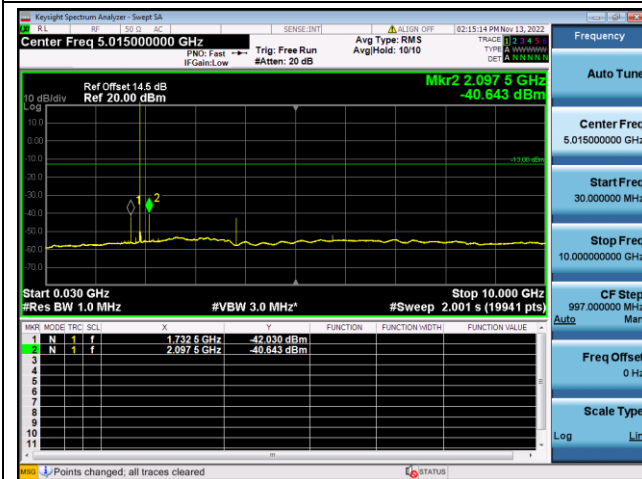

LTE FDD Band 25, SCS: 15KHz

BPSK Low channel-30MHz~10GHz

BPSK Low channel-10GHz~20GHz

BPSK Middle channel-30MHz~10GHz

BPSK Middle channel-10GHz~20GHz

BPSK High channel-30MHz~10GHz

BPSK High channel-10GHz~20GHz

LTE FDD Band 26a, SCS: 3.75KHz

QPSK Low channel-30MHz~10GHz

BPSK Low channel-30MHz~10GHz

QPSK Middle channel-30MHz~10GHz

BPSK Middle channel-30MHz~10GHz

QPSK High channel-30MHz~10GHz

BPSK High channel-30MHz~10GHz

LTE FDD Band 26a, SCS: 15KHz

QPSK Low channel-30MHz~10GHz

BPSK Low channel-30MHz~10GHz

QPSK Middle channel-30MHz~10GHz

BPSK Middle channel-30MHz~10GHz

QPSK High channel-30MHz~10GHz

BPSK High channel-30MHz~10GHz