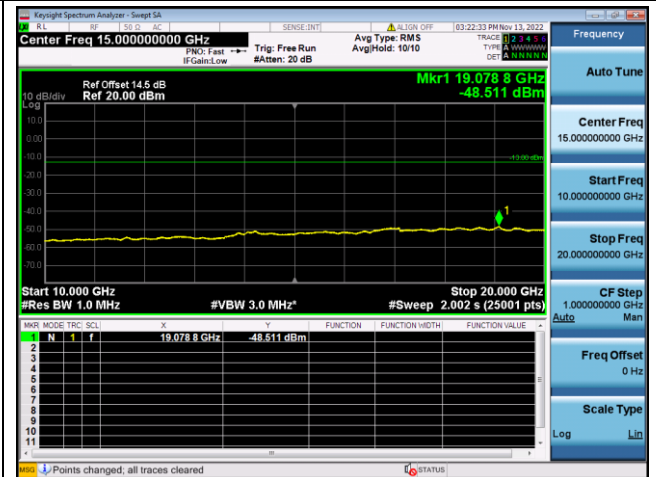

LTE FDD Band 66, SCS: 3.75KHz

QPSK Low channel-30MHz~10GHz

QPSK Low channel-10GHz~20GHz

QPSK Middle channel-30MHz~10GHz

QPSK Middle channel-10GHz~20GHz

QPSK High channel-30MHz~10GHz

QPSK High channel-10GHz~20GHz

LTE FDD Band 66, SCS: 3.75KHz

BPSK Low channel-30MHz~10GHz

BPSK Low channel-10GHz~20GHz

BPSK Middle channel-30MHz~10GHz

BPSK Middle channel-10GHz~20GHz

BPSK High channel-30MHz~10GHz

BPSK High channel-10GHz~20GHz

LTE FDD Band 66, SCS: 15KHz

QPSK Low channel-30MHz~10GHz

QPSK Low channel-10GHz~20GHz

QPSK Middle channel-30MHz~10GHz

QPSK Middle channel-10GHz~20GHz

QPSK High channel-30MHz~10GHz

QPSK High channel-10GHz~20GHz