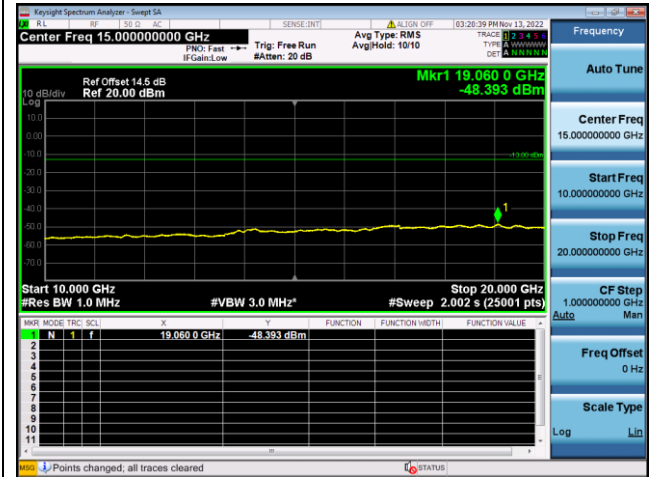

LTE FDD Band 26b, SCS: 3.75KHz

QPSK Low channel-30MHz~10GHz

BPSK Low channel-30MHz~10GHz

QPSK Middle channel-30MHz~10GHz

BPSK Middle channel-30MHz~10GHz

QPSK High channel-30MHz~10GHz

BPSK High channel-30MHz~10GHz

LTE FDD Band 26b, SCS: 15KHz

QPSK Low channel-30MHz~10GHz

BPSK Low channel-30MHz~10GHz

QPSK Middle channel-30MHz~10GHz

BPSK Middle channel-30MHz~10GHz

QPSK High channel-30MHz~10GHz

BPSK High channel-30MHz~10GHz

LTE FDD Band 66, SCS: 3.75KHz

QPSK Low channel-30MHz~10GHz

QPSK Low channel-10GHz~20GHz

QPSK Middle channel-30MHz~10GHz

QPSK Middle channel-10GHz~20GHz

QPSK High channel-30MHz~10GHz

QPSK High channel-10GHz~20GHz

LTE FDD Band 66, SCS: 3.75KHz

BPSK Low channel-30MHz~10GHz

BPSK Low channel-10GHz~20GHz

BPSK Middle channel-30MHz~10GHz

BPSK Middle channel-10GHz~20GHz

BPSK High channel-30MHz~10GHz

BPSK High channel-10GHz~20GHz