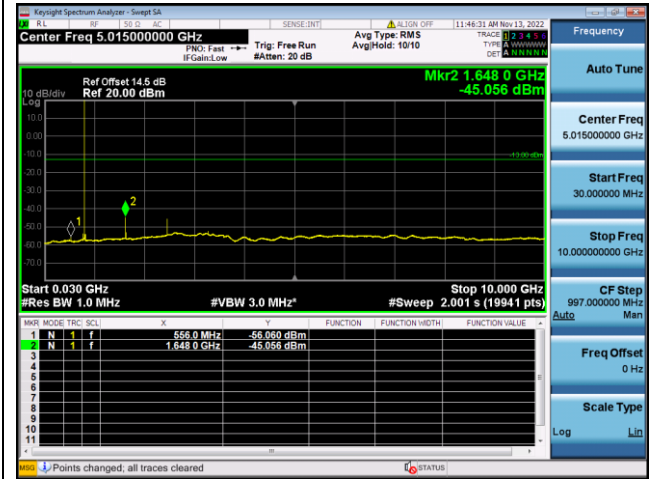

LTE FDD Band 26a, SCS: 15KHz

QPSK Low channel-30MHz~10GHz

BPSK Low channel-30MHz~10GHz

QPSK Middle channel-30MHz~10GHz

BPSK Middle channel-30MHz~10GHz

QPSK High channel-30MHz~10GHz

BPSK High channel-30MHz~10GHz

LTE FDD Band 26b, SCS: 3.75KHz

QPSK Low channel-30MHz~10GHz

BPSK Low channel-30MHz~10GHz

QPSK Middle channel-30MHz~10GHz

BPSK Middle channel-30MHz~10GHz

QPSK High channel-30MHz~10GHz

BPSK High channel-30MHz~10GHz

LTE FDD Band 26b, SCS: 15KHz

QPSK Low channel-30MHz~10GHz

BPSK Low channel-30MHz~10GHz

QPSK Middle channel-30MHz~10GHz

BPSK Middle channel-30MHz~10GHz

QPSK High channel-30MHz~10GHz

BPSK High channel-30MHz~10GHz