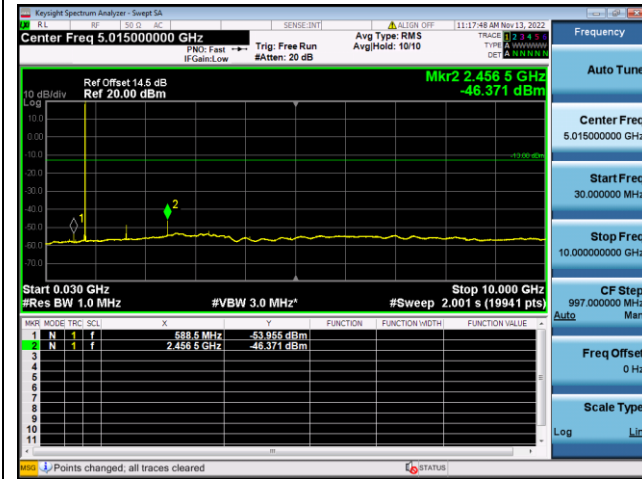

LTE FDD Band 26a, SCS: 3.75KHz

QPSK Low channel-30MHz~10GHz

BPSK Low channel-30MHz~10GHz

QPSK Middle channel-30MHz~10GHz

BPSK Middle channel-30MHz~10GHz

QPSK High channel-30MHz~10GHz

BPSK High channel-30MHz~10GHz

LTE FDD Band 26a, SCS: 15KHz

QPSK Low channel-30MHz~10GHz

BPSK Low channel-30MHz~10GHz

QPSK Middle channel-30MHz~10GHz

BPSK Middle channel-30MHz~10GHz

QPSK High channel-30MHz~10GHz

BPSK High channel-30MHz~10GHz

LTE FDD Band 26b, SCS: 3.75KHz

QPSK Low channel-30MHz~10GHz

BPSK Low channel-30MHz~10GHz

QPSK Middle channel-30MHz~10GHz

BPSK Middle channel-30MHz~10GHz

QPSK High channel-30MHz~10GHz

BPSK High channel-30MHz~10GHz