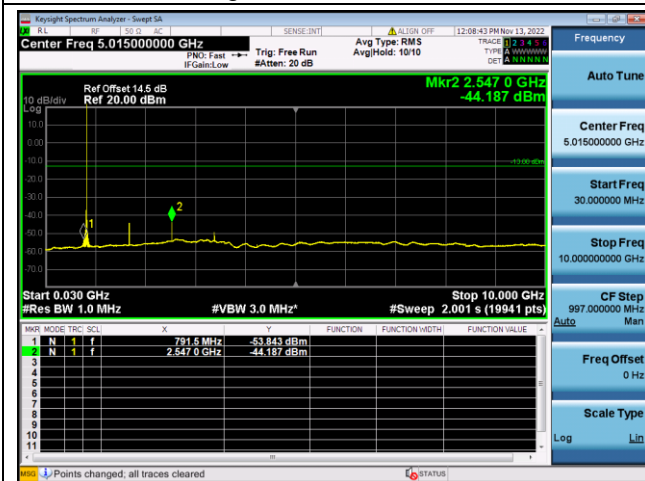

LTE FDD Band 26a, SCS: 15KHz

QPSK Low channel-30MHz~10GHz

BPSK Low channel-30MHz~10GHz

QPSK Middle channel-30MHz~10GHz

BPSK Middle channel-30MHz~10GHz

QPSK High channel-30MHz~10GHz

BPSK High channel-30MHz~10GHz

LTE FDD Band 26b, SCS: 3.75KHz

QPSK Low channel-30MHz~10GHz

BPSK Low channel-30MHz~10GHz

QPSK Middle channel-30MHz~10GHz

BPSK Middle channel-30MHz~10GHz

QPSK High channel-30MHz~10GHz

BPSK High channel-30MHz~10GHz

LTE FDD Band 26b, SCS: 15KHz

QPSK Low channel-30MHz~10GHz

BPSK Low channel-30MHz~10GHz

QPSK Middle channel-30MHz~10GHz

BPSK Middle channel-30MHz~10GHz

QPSK High channel-30MHz~10GHz

BPSK High channel-30MHz~10GHz