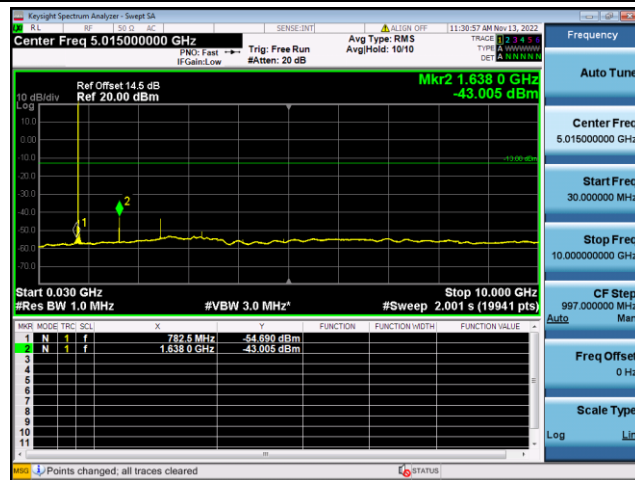

LTE FDD Band 25, SCS: 15KHz

BPSK Low channel-30MHz~10GHz

BPSK Low channel-10GHz~20GHz

BPSK Middle channel-30MHz~10GHz

BPSK Middle channel-10GHz~20GHz

BPSK High channel-30MHz~10GHz

BPSK High channel-10GHz~20GHz

LTE FDD Band 26a, SCS: 3.75KHz

QPSK Low channel-30MHz~10GHz

BPSK Low channel-30MHz~10GHz

QPSK Middle channel-30MHz~10GHz

BPSK Middle channel-30MHz~10GHz

QPSK High channel-30MHz~10GHz

BPSK High channel-30MHz~10GHz

LTE FDD Band 26a, SCS: 15KHz

QPSK Low channel-30MHz~10GHz

BPSK Low channel-30MHz~10GHz

QPSK Middle channel-30MHz~10GHz

BPSK Middle channel-30MHz~10GHz

QPSK High channel-30MHz~10GHz

BPSK High channel-30MHz~10GHz

LTE FDD Band 26b, SCS: 3.75KHz

QPSK Low channel-30MHz~10GHz

BPSK Low channel-30MHz~10GHz

QPSK Middle channel-30MHz~10GHz

BPSK Middle channel-30MHz~10GHz

QPSK High channel-30MHz~10GHz

BPSK High channel-30MHz~10GHz