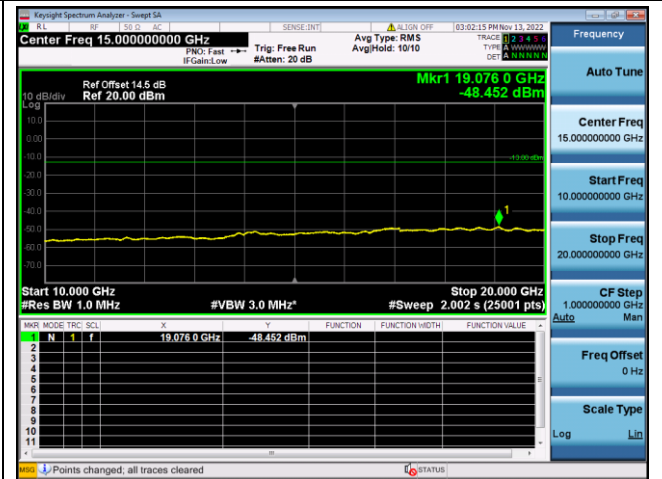

LTE FDD Band 66, SCS: 15KHz

QPSK Low channel-30MHz~10GHz

QPSK Low channel-10GHz~20GHz

QPSK Middle channel-30MHz~10GHz

QPSK Middle channel-10GHz~20GHz

QPSK High channel-30MHz~10GHz

QPSK High channel-10GHz~20GHz

LTE FDD Band 66, SCS: 15KHz

BPSK Low channel-30MHz~10GHz

BPSK Low channel-10GHz~20GHz

BPSK Middle channel-30MHz~10GHz

BPSK Middle channel-10GHz~20GHz

BPSK High channel-30MHz~10GHz

BPSK High channel-10GHz~20GHz