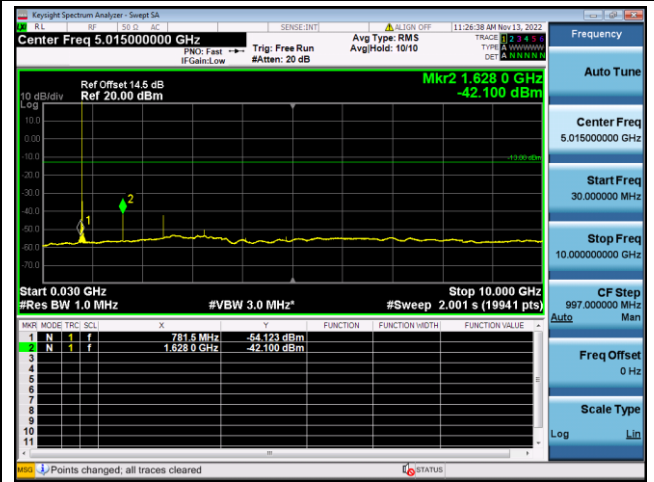

LTE FDD Band 25, SCS: 15KHz

BPSK Low channel-30MHz~10GHz

BPSK Low channel-10GHz~20GHz

BPSK Middle channel-30MHz~10GHz

BPSK Middle channel-10GHz~20GHz

BPSK High channel-30MHz~10GHz

BPSK High channel-10GHz~20GHz

LTE FDD Band 26a, SCS: 3.75KHz

QPSK Low channel-30MHz~10GHz

BPSK Low channel-30MHz~10GHz

QPSK Middle channel-30MHz~10GHz

BPSK Middle channel-30MHz~10GHz

QPSK High channel-30MHz~10GHz

BPSK High channel-30MHz~10GHz

LTE FDD Band 26a, SCS: 15KHz

QPSK Low channel-30MHz~10GHz

BPSK Low channel-30MHz~10GHz

QPSK Middle channel-30MHz~10GHz

BPSK Middle channel-30MHz~10GHz

QPSK High channel-30MHz~10GHz

BPSK High channel-30MHz~10GHz