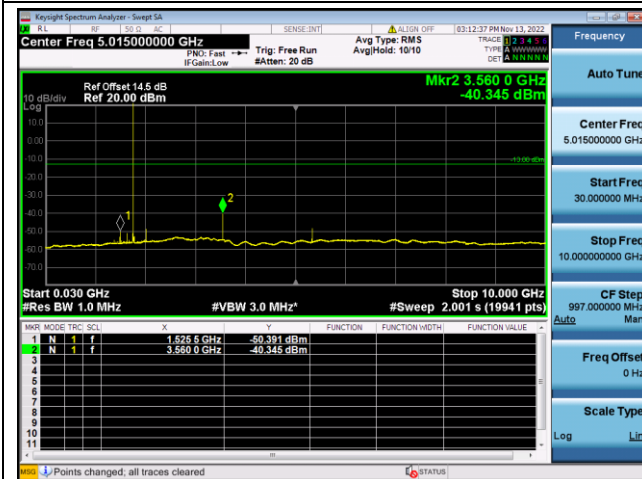

LTE FDD Band 66, SCS: 15KHz

QPSK Low channel-30MHz~10GHz

QPSK Low channel-10GHz~20GHz

QPSK Middle channel-30MHz~10GHz

QPSK Middle channel-10GHz~20GHz

QPSK High channel-30MHz~10GHz

QPSK High channel-10GHz~20GHz

LTE FDD Band 66, SCS: 15KHz

BPSK Low channel-30MHz~10GHz

BPSK Low channel-10GHz~20GHz

BPSK Middle channel-30MHz~10GHz

BPSK Middle channel-10GHz~20GHz

BPSK High channel-30MHz~10GHz

BPSK High channel-10GHz~20GHz