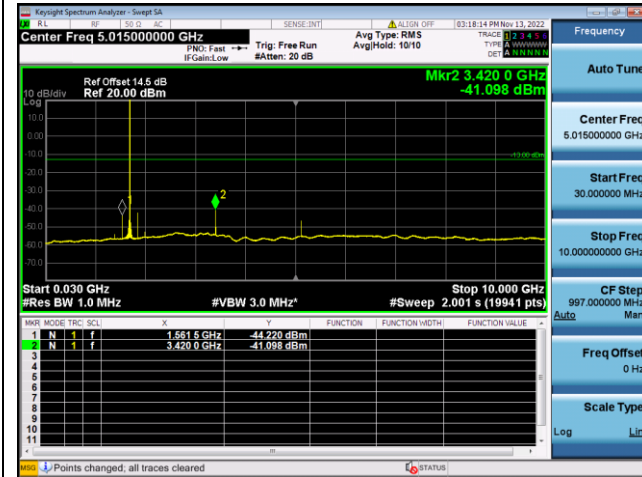

LTE FDD Band 26b, SCS: 15KHz

QPSK Low channel-30MHz~10GHz

BPSK Low channel-30MHz~10GHz

QPSK Middle channel-30MHz~10GHz

BPSK Middle channel-30MHz~10GHz

QPSK High channel-30MHz~10GHz

BPSK High channel-30MHz~10GHz

LTE FDD Band 66, SCS: 3.75KHz

QPSK Low channel-30MHz~10GHz

QPSK Low channel-10GHz~20GHz

QPSK Middle channel-30MHz~10GHz

QPSK Middle channel-10GHz~20GHz

QPSK High channel-30MHz~10GHz

QPSK High channel-10GHz~20GHz

LTE FDD Band 66, SCS: 3.75KHz

BPSK Low channel-30MHz~10GHz

BPSK Low channel-10GHz~20GHz

BPSK Middle channel-30MHz~10GHz

BPSK Middle channel-10GHz~20GHz

BPSK High channel-30MHz~10GHz

BPSK High channel-10GHz~20GHz