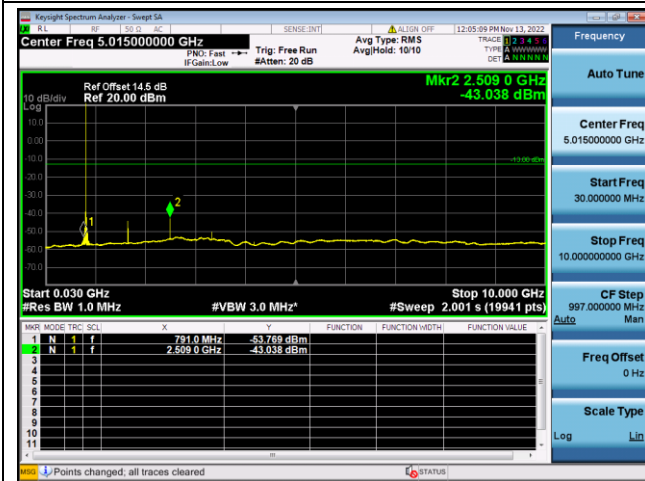

LTE FDD Band 26a, SCS: 15KHz

QPSK Low channel-30MHz~10GHz

BPSK Low channel-30MHz~10GHz

QPSK Middle channel-30MHz~10GHz

BPSK Middle channel-30MHz~10GHz

QPSK High channel-30MHz~10GHz

BPSK High channel-30MHz~10GHz

LTE FDD Band 26b, SCS: 3.75KHz

QPSK Low channel-30MHz~10GHz

BPSK Low channel-30MHz~10GHz

QPSK Middle channel-30MHz~10GHz

BPSK Middle channel-30MHz~10GHz

QPSK High channel-30MHz~10GHz

BPSK High channel-30MHz~10GHz

LTE FDD Band 26b, SCS: 15KHz

QPSK Low channel-30MHz~10GHz

BPSK Low channel-30MHz~10GHz

QPSK Middle channel-30MHz~10GHz

BPSK Middle channel-30MHz~10GHz

QPSK High channel-30MHz~10GHz

BPSK High channel-30MHz~10GHz