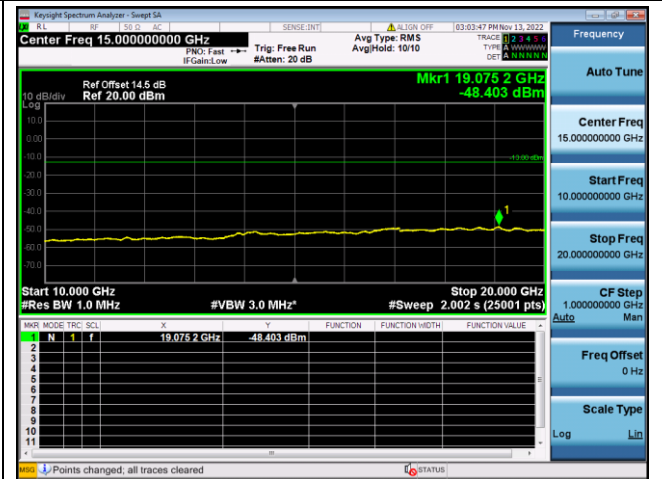

LTE FDD Band 66, SCS: 3.75KHz

BPSK Low channel-30MHz~10GHz

BPSK Low channel-10GHz~20GHz

BPSK Middle channel-30MHz~10GHz

BPSK Middle channel-10GHz~20GHz

BPSK High channel-30MHz~10GHz

BPSK High channel-10GHz~20GHz

LTE FDD Band 66, SCS: 15KHz

QPSK Low channel-30MHz~10GHz

QPSK Low channel-10GHz~20GHz

QPSK Middle channel-30MHz~10GHz

QPSK Middle channel-10GHz~20GHz

QPSK High channel-30MHz~10GHz

QPSK High channel-10GHz~20GHz

LTE FDD Band 66, SCS: 15KHz

BPSK Low channel-30MHz~10GHz

BPSK Low channel-10GHz~20GHz

BPSK Middle channel-30MHz~10GHz

BPSK Middle channel-10GHz~20GHz

BPSK High channel-30MHz~10GHz

BPSK High channel-10GHz~20GHz