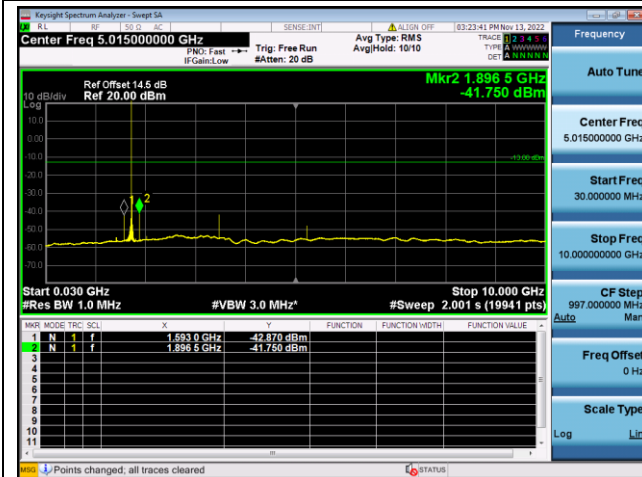

LTE FDD Band 26b, SCS: 15KHz

QPSK Low channel-30MHz~10GHz

BPSK Low channel-30MHz~10GHz

QPSK Middle channel-30MHz~10GHz

BPSK Middle channel-30MHz~10GHz

QPSK High channel-30MHz~10GHz

BPSK High channel-30MHz~10GHz

LTE FDD Band 66, SCS: 3.75KHz

QPSK Low channel-30MHz~10GHz

QPSK Low channel-10GHz~20GHz

QPSK Middle channel-30MHz~10GHz

QPSK Middle channel-10GHz~20GHz

QPSK High channel-30MHz~10GHz

QPSK High channel-10GHz~20GHz

LTE FDD Band 66, SCS: 3.75KHz

BPSK Low channel-30MHz~10GHz

BPSK Low channel-10GHz~20GHz

BPSK Middle channel-30MHz~10GHz

BPSK Middle channel-10GHz~20GHz

BPSK High channel-30MHz~10GHz

BPSK High channel-10GHz~20GHz