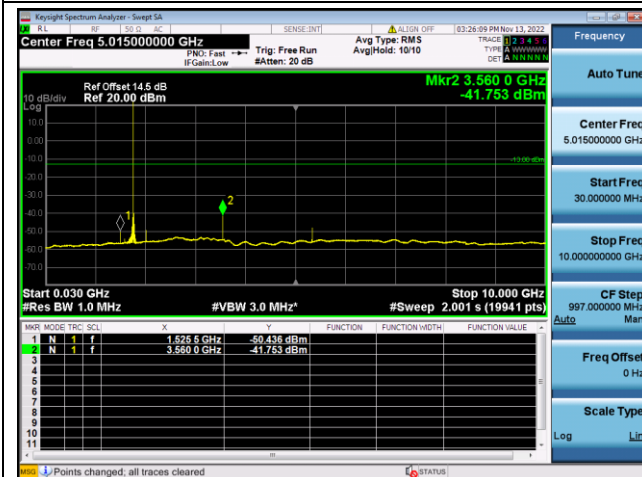

LTE FDD Band 66, SCS: 3.75KHz

QPSK Low channel-30MHz~10GHz

QPSK Low channel-10GHz~20GHz

QPSK Middle channel-30MHz~10GHz

QPSK Middle channel-10GHz~20GHz

QPSK High channel-30MHz~10GHz

QPSK High channel-10GHz~20GHz

LTE FDD Band 66, SCS: 3.75KHz

BPSK Low channel-30MHz~10GHz

BPSK Low channel-10GHz~20GHz

BPSK Middle channel-30MHz~10GHz

BPSK Middle channel-10GHz~20GHz

BPSK High channel-30MHz~10GHz

BPSK High channel-10GHz~20GHz

LTE FDD Band 66, SCS: 15KHz

QPSK Low channel-30MHz~10GHz

QPSK Low channel-10GHz~20GHz

QPSK Middle channel-30MHz~10GHz

QPSK Middle channel-10GHz~20GHz

QPSK High channel-30MHz~10GHz

QPSK High channel-10GHz~20GHz