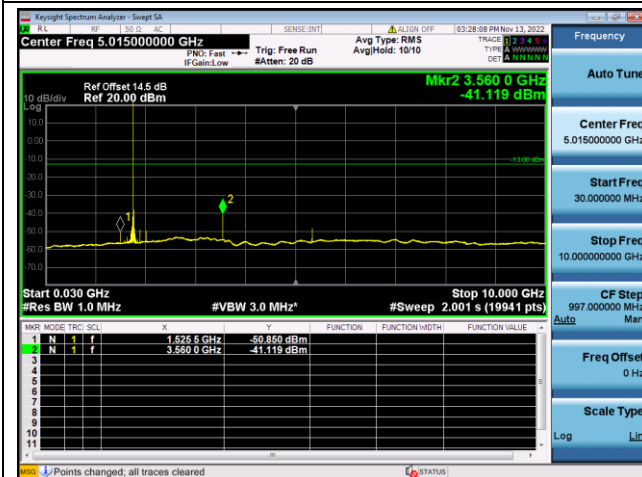

LTE FDD Band 26b, SCS: 15KHz

QPSK Low channel-30MHz~10GHz

BPSK Low channel-30MHz~10GHz

QPSK Middle channel-30MHz~10GHz

BPSK Middle channel-30MHz~10GHz

QPSK High channel-30MHz~10GHz

BPSK High channel-30MHz~10GHz

LTE FDD Band 66, SCS: 3.75KHz

QPSK Low channel-30MHz~10GHz

QPSK Low channel-10GHz~20GHz

QPSK Middle channel-30MHz~10GHz

QPSK Middle channel-10GHz~20GHz

QPSK High channel-30MHz~10GHz

QPSK High channel-10GHz~20GHz

LTE FDD Band 66, SCS: 3.75KHz

BPSK Low channel-30MHz~10GHz

BPSK Low channel-10GHz~20GHz

BPSK Middle channel-30MHz~10GHz

BPSK Middle channel-10GHz~20GHz

BPSK High channel-30MHz~10GHz

BPSK High channel-10GHz~20GHz