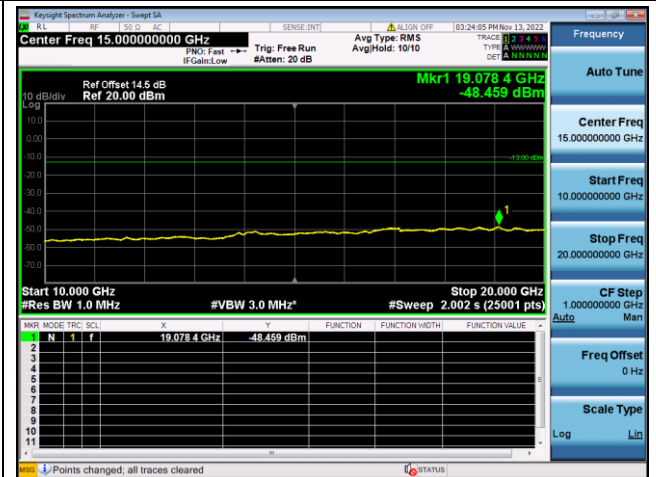

LTE FDD Band 26b, SCS: 15KHz

QPSK Low channel-30MHz~10GHz

BPSK Low channel-30MHz~10GHz

QPSK Middle channel-30MHz~10GHz

BPSK Middle channel-30MHz~10GHz

QPSK High channel-30MHz~10GHz

BPSK High channel-30MHz~10GHz

LTE FDD Band 66, SCS: 3.75KHz

QPSK Low channel-30MHz~10GHz

QPSK Low channel-10GHz~20GHz

QPSK Middle channel-30MHz~10GHz

QPSK Middle channel-10GHz~20GHz

QPSK High channel-30MHz~10GHz

QPSK High channel-10GHz~20GHz

LTE FDD Band 66, SCS: 3.75KHz

BPSK Low channel-30MHz~10GHz

BPSK Low channel-10GHz~20GHz

BPSK Middle channel-30MHz~10GHz

BPSK Middle channel-10GHz~20GHz

BPSK High channel-30MHz~10GHz

BPSK High channel-10GHz~20GHz