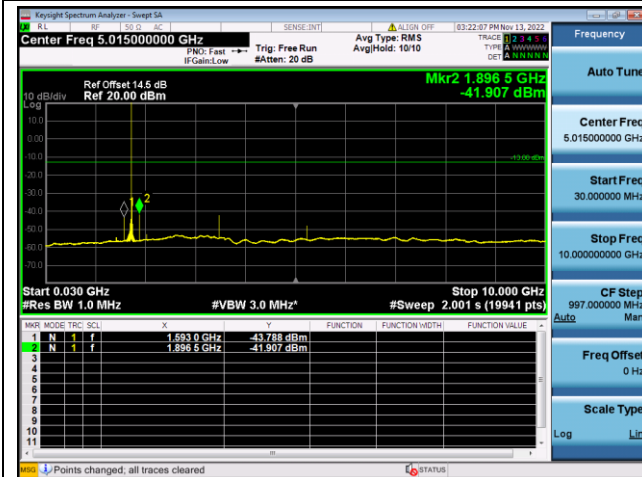

LTE FDD Band 66, SCS: 3.75KHz

QPSK Low channel-30MHz~10GHz

QPSK Low channel-10GHz~20GHz

QPSK Middle channel-30MHz~10GHz

QPSK Middle channel-10GHz~20GHz

QPSK High channel-30MHz~10GHz

QPSK High channel-10GHz~20GHz

LTE FDD Band 66, SCS: 3.75KHz

BPSK Low channel-30MHz~10GHz

BPSK Low channel-10GHz~20GHz

BPSK Middle channel-30MHz~10GHz

BPSK Middle channel-10GHz~20GHz

BPSK High channel-30MHz~10GHz

BPSK High channel-10GHz~20GHz

LTE FDD Band 66, SCS: 15KHz

QPSK Low channel-30MHz~10GHz

QPSK Low channel-10GHz~20GHz

QPSK Middle channel-30MHz~10GHz

QPSK Middle channel-10GHz~20GHz

QPSK High channel-30MHz~10GHz

QPSK High channel-10GHz~20GHz