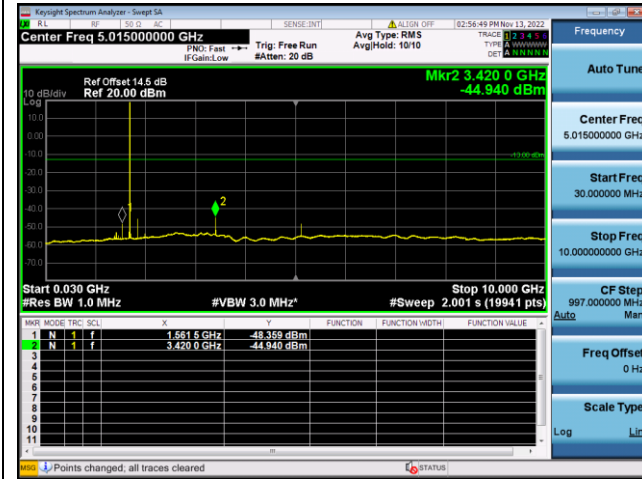

LTE FDD Band 66, SCS: 3.75KHz

BPSK Low channel-30MHz~10GHz

BPSK Low channel-10GHz~20GHz

BPSK Middle channel-30MHz~10GHz

BPSK Middle channel-10GHz~20GHz

BPSK High channel-30MHz~10GHz

BPSK High channel-10GHz~20GHz

LTE FDD Band 66, SCS: 15KHz

QPSK Low channel-30MHz~10GHz

QPSK Low channel-10GHz~20GHz

QPSK Middle channel-30MHz~10GHz

QPSK Middle channel-10GHz~20GHz

QPSK High channel-30MHz~10GHz

QPSK High channel-10GHz~20GHz

LTE FDD Band 66, SCS: 15KHz

BPSK Low channel-30MHz~10GHz

BPSK Low channel-10GHz~20GHz

BPSK Middle channel-30MHz~10GHz

BPSK Middle channel-10GHz~20GHz

BPSK High channel-30MHz~10GHz

BPSK High channel-10GHz~20GHz