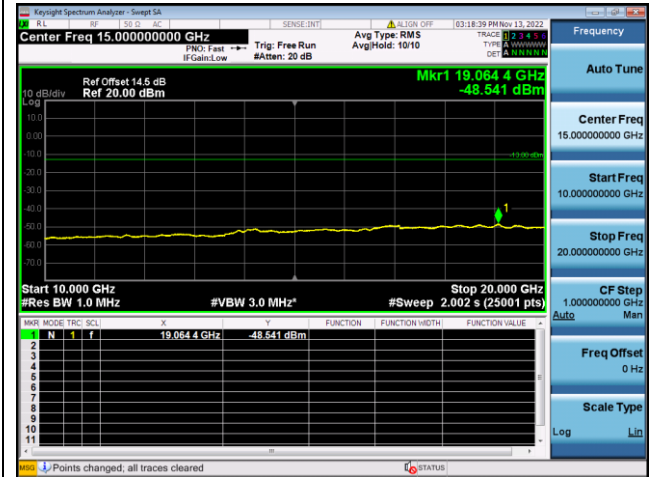

LTE FDD Band 26b, SCS: 15KHz

QPSK Low channel-30MHz~10GHz

BPSK Low channel-30MHz~10GHz

QPSK Middle channel-30MHz~10GHz

BPSK Middle channel-30MHz~10GHz

QPSK High channel-30MHz~10GHz

BPSK High channel-30MHz~10GHz

LTE FDD Band 66, SCS: 3.75KHz

QPSK Low channel-30MHz~10GHz

QPSK Low channel-10GHz~20GHz

QPSK Middle channel-30MHz~10GHz

QPSK Middle channel-10GHz~20GHz

QPSK High channel-30MHz~10GHz

QPSK High channel-10GHz~20GHz

LTE FDD Band 66, SCS: 3.75KHz

BPSK Low channel-30MHz~10GHz

BPSK Low channel-10GHz~20GHz

BPSK Middle channel-30MHz~10GHz

BPSK Middle channel-10GHz~20GHz

BPSK High channel-30MHz~10GHz

BPSK High channel-10GHz~20GHz