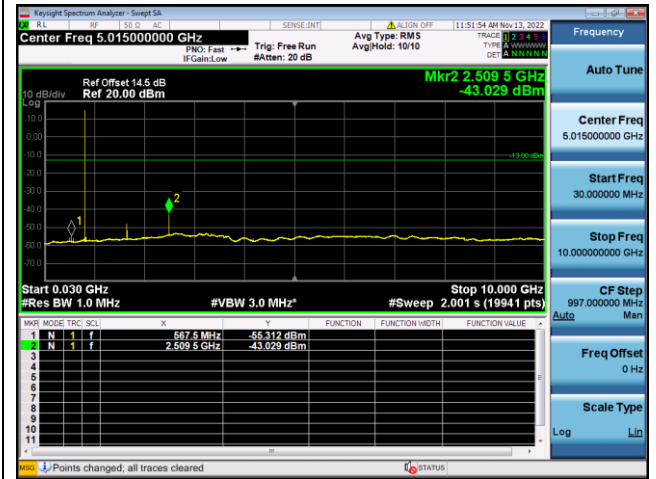

LTE FDD Band 26b, SCS: 3.75KHz

QPSK Low channel-30MHz~10GHz

BPSK Low channel-30MHz~10GHz

QPSK Middle channel-30MHz~10GHz

BPSK Middle channel-30MHz~10GHz

QPSK High channel-30MHz~10GHz

BPSK High channel-30MHz~10GHz

LTE FDD Band 26b, SCS: 15KHz

QPSK Low channel-30MHz~10GHz

BPSK Low channel-30MHz~10GHz

QPSK Middle channel-30MHz~10GHz

BPSK Middle channel-30MHz~10GHz

QPSK High channel-30MHz~10GHz

BPSK High channel-30MHz~10GHz

LTE FDD Band 66, SCS: 3.75KHz

QPSK Low channel-30MHz~10GHz

QPSK Low channel-10GHz~20GHz

QPSK Middle channel-30MHz~10GHz

QPSK Middle channel-10GHz~20GHz

QPSK High channel-30MHz~10GHz

QPSK High channel-10GHz~20GHz