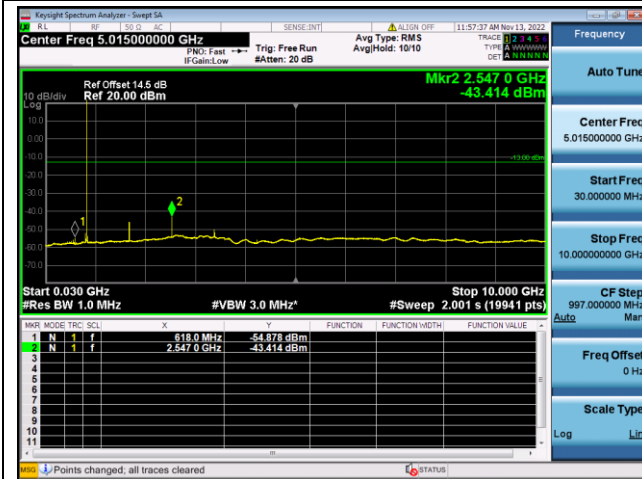

LTE FDD Band 26b, SCS: 3.75KHz

QPSK Low channel-30MHz~10GHz

BPSK Low channel-30MHz~10GHz

QPSK Middle channel-30MHz~10GHz

BPSK Middle channel-30MHz~10GHz

QPSK High channel-30MHz~10GHz

BPSK High channel-30MHz~10GHz

LTE FDD Band 26b, SCS: 15KHz

QPSK Low channel-30MHz~10GHz

BPSK Low channel-30MHz~10GHz

QPSK Middle channel-30MHz~10GHz

BPSK Middle channel-30MHz~10GHz

QPSK High channel-30MHz~10GHz

BPSK High channel-30MHz~10GHz

LTE FDD Band 66, SCS: 3.75KHz

QPSK Low channel-30MHz~10GHz

QPSK Low channel-10GHz~20GHz

QPSK Middle channel-30MHz~10GHz

QPSK Middle channel-10GHz~20GHz

QPSK High channel-30MHz~10GHz

QPSK High channel-10GHz~20GHz