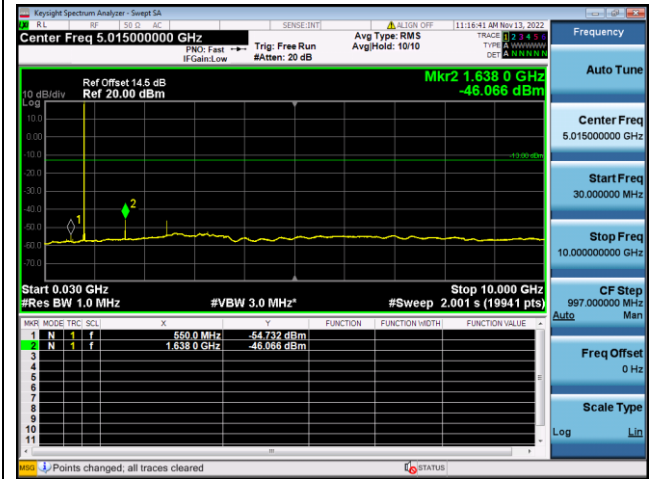

LTE FDD Band 26a, SCS: 3.75KHz

QPSK Low channel-30MHz~10GHz

BPSK Low channel-30MHz~10GHz

QPSK Middle channel-30MHz~10GHz

BPSK Middle channel-30MHz~10GHz

QPSK High channel-30MHz~10GHz

BPSK High channel-30MHz~10GHz

LTE FDD Band 26a, SCS: 15KHz

QPSK Low channel-30MHz~10GHz

BPSK Low channel-30MHz~10GHz

QPSK Middle channel-30MHz~10GHz

BPSK Middle channel-30MHz~10GHz

QPSK High channel-30MHz~10GHz

BPSK High channel-30MHz~10GHz

LTE FDD Band 26b, SCS: 3.75KHz

QPSK Low channel-30MHz~10GHz

BPSK Low channel-30MHz~10GHz

QPSK Middle channel-30MHz~10GHz

BPSK Middle channel-30MHz~10GHz

QPSK High channel-30MHz~10GHz

BPSK High channel-30MHz~10GHz