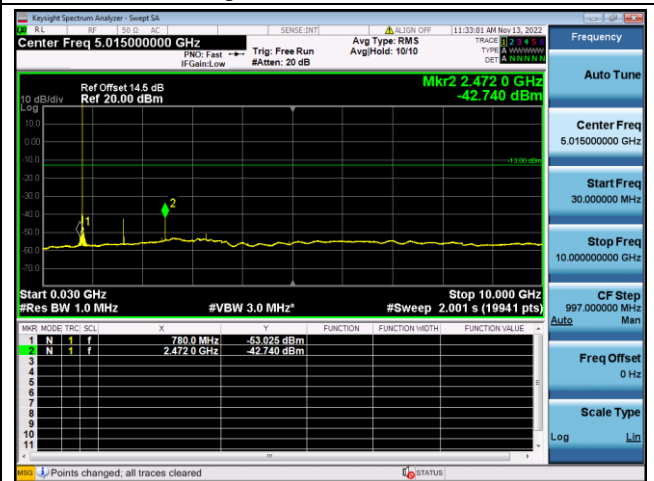

LTE FDD Band 25, SCS: 15KHz

BPSK Low channel-30MHz~10GHz

BPSK Low channel-10GHz~20GHz

BPSK Middle channel-30MHz~10GHz

BPSK Middle channel-10GHz~20GHz

BPSK High channel-30MHz~10GHz

BPSK High channel-10GHz~20GHz

LTE FDD Band 26a, SCS: 3.75KHz

QPSK Low channel-30MHz~10GHz

BPSK Low channel-30MHz~10GHz

QPSK Middle channel-30MHz~10GHz

BPSK Middle channel-30MHz~10GHz

QPSK High channel-30MHz~10GHz

BPSK High channel-30MHz~10GHz

LTE FDD Band 26a, SCS: 15KHz

QPSK Low channel-30MHz~10GHz

BPSK Low channel-30MHz~10GHz

QPSK Middle channel-30MHz~10GHz

BPSK Middle channel-30MHz~10GHz

QPSK High channel-30MHz~10GHz

BPSK High channel-30MHz~10GHz

LTE FDD Band 26b, SCS: 3.75KHz

QPSK Low channel-30MHz~10GHz

BPSK Low channel-30MHz~10GHz

QPSK Middle channel-30MHz~10GHz

BPSK Middle channel-30MHz~10GHz

QPSK High channel-30MHz~10GHz

BPSK High channel-30MHz~10GHz