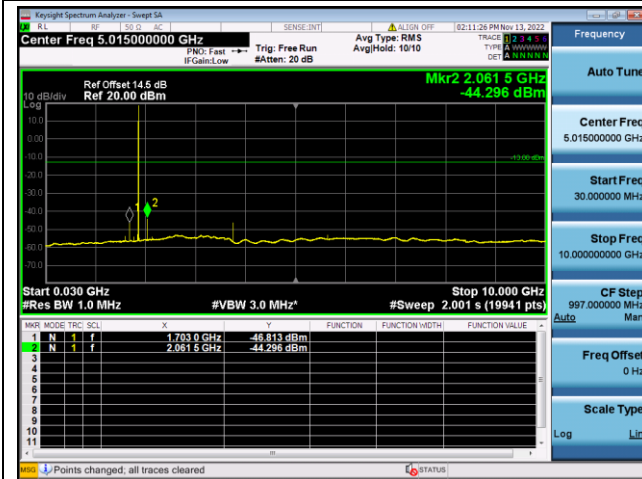

LTE FDD Band 25, SCS: 15KHz

BPSK Low channel-30MHz~10GHz

BPSK Low channel-10GHz~20GHz

BPSK Middle channel-30MHz~10GHz

BPSK Middle channel-10GHz~20GHz

BPSK High channel-30MHz~10GHz

BPSK High channel-10GHz~20GHz

LTE FDD Band 26a, SCS: 3.75KHz

QPSK Low channel-30MHz~10GHz

BPSK Low channel-30MHz~10GHz

QPSK Middle channel-30MHz~10GHz

BPSK Middle channel-30MHz~10GHz

QPSK High channel-30MHz~10GHz

BPSK High channel-30MHz~10GHz

LTE FDD Band 26a, SCS: 15KHz

QPSK Low channel-30MHz~10GHz

BPSK Low channel-30MHz~10GHz

QPSK Middle channel-30MHz~10GHz

BPSK Middle channel-30MHz~10GHz

QPSK High channel-30MHz~10GHz

BPSK High channel-30MHz~10GHz