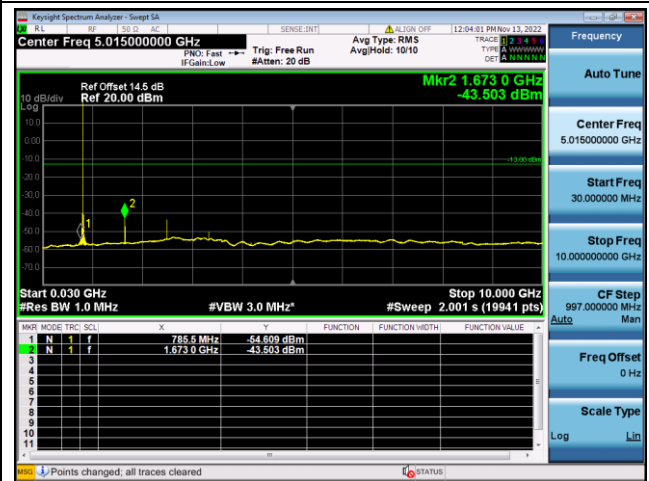

LTE FDD Band 26a, SCS: 15KHz

QPSK Low channel-30MHz~10GHz

BPSK Low channel-30MHz~10GHz

QPSK Middle channel-30MHz~10GHz

BPSK Middle channel-30MHz~10GHz

QPSK High channel-30MHz~10GHz

BPSK High channel-30MHz~10GHz

LTE FDD Band 26b, SCS: 3.75KHz

QPSK Low channel-30MHz~10GHz

BPSK Low channel-30MHz~10GHz

QPSK Middle channel-30MHz~10GHz

BPSK Middle channel-30MHz~10GHz

QPSK High channel-30MHz~10GHz

BPSK High channel-30MHz~10GHz

LTE FDD Band 26b, SCS: 15KHz

QPSK Low channel-30MHz~10GHz

BPSK Low channel-30MHz~10GHz

QPSK Middle channel-30MHz~10GHz

BPSK Middle channel-30MHz~10GHz

QPSK High channel-30MHz~10GHz

BPSK High channel-30MHz~10GHz