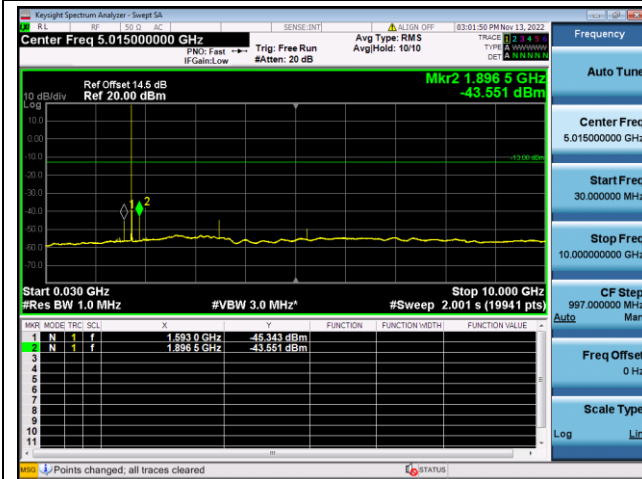

LTE FDD Band 66, SCS: 15KHz

QPSK Low channel-30MHz~10GHz

QPSK Low channel-10GHz~20GHz

QPSK Middle channel-30MHz~10GHz

QPSK Middle channel-10GHz~20GHz

QPSK High channel-30MHz~10GHz

QPSK High channel-10GHz~20GHz

LTE FDD Band 66, SCS: 15KHz

BPSK Low channel-30MHz~10GHz

BPSK Low channel-10GHz~20GHz

BPSK Middle channel-30MHz~10GHz

BPSK Middle channel-10GHz~20GHz

BPSK High channel-30MHz~10GHz

BPSK High channel-10GHz~20GHz