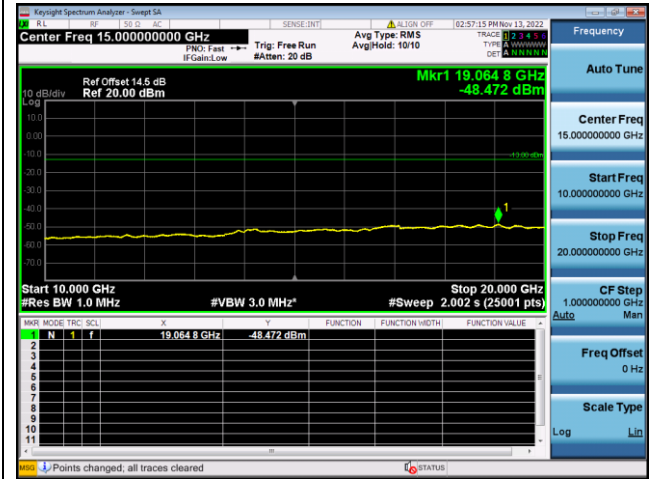

LTE FDD Band 66, SCS: 3.75KHz

BPSK Low channel-30MHz~10GHz

BPSK Low channel-10GHz~20GHz

BPSK Middle channel-30MHz~10GHz

BPSK Middle channel-10GHz~20GHz

BPSK High channel-30MHz~10GHz

BPSK High channel-10GHz~20GHz

LTE FDD Band 66, SCS: 15KHz

QPSK Low channel-30MHz~10GHz

QPSK Low channel-10GHz~20GHz

QPSK Middle channel-30MHz~10GHz

QPSK Middle channel-10GHz~20GHz

QPSK High channel-30MHz~10GHz

QPSK High channel-10GHz~20GHz

LTE FDD Band 66, SCS: 15KHz

BPSK Low channel-30MHz~10GHz

BPSK Low channel-10GHz~20GHz

BPSK Middle channel-30MHz~10GHz

BPSK Middle channel-10GHz~20GHz

BPSK High channel-30MHz~10GHz

BPSK High channel-10GHz~20GHz