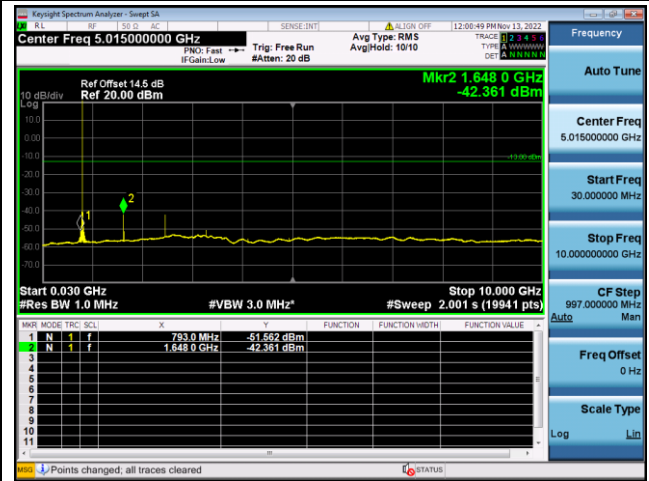

LTE FDD Band 26a, SCS: 3.75KHz

QPSK Low channel-30MHz~10GHz

BPSK Low channel-30MHz~10GHz

QPSK Middle channel-30MHz~10GHz

BPSK Middle channel-30MHz~10GHz

QPSK High channel-30MHz~10GHz

BPSK High channel-30MHz~10GHz

LTE FDD Band 26a, SCS: 15KHz

QPSK Low channel-30MHz~10GHz

BPSK Low channel-30MHz~10GHz

QPSK Middle channel-30MHz~10GHz

BPSK Middle channel-30MHz~10GHz

QPSK High channel-30MHz~10GHz

BPSK High channel-30MHz~10GHz

LTE FDD Band 26b, SCS: 3.75KHz

QPSK Low channel-30MHz~10GHz

BPSK Low channel-30MHz~10GHz

QPSK Middle channel-30MHz~10GHz

BPSK Middle channel-30MHz~10GHz

QPSK High channel-30MHz~10GHz

BPSK High channel-30MHz~10GHz