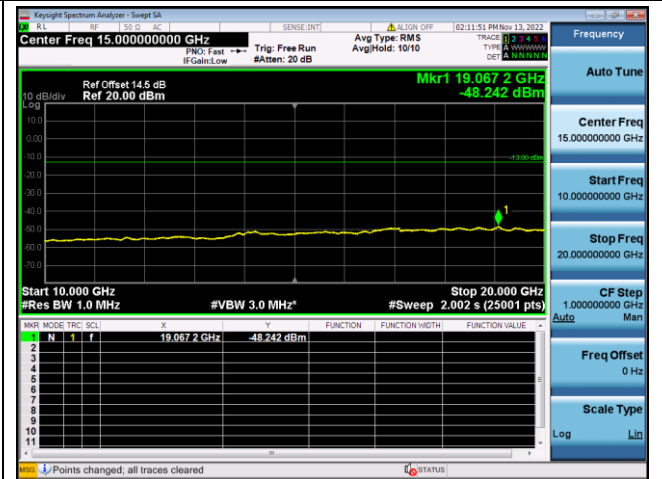

LTE FDD Band 25, SCS: 15KHz

BPSK Low channel-30MHz~10GHz

BPSK Low channel-10GHz~20GHz

BPSK Middle channel-30MHz~10GHz

BPSK Middle channel-10GHz~20GHz

BPSK High channel-30MHz~10GHz

BPSK High channel-10GHz~20GHz

LTE FDD Band 26a, SCS: 3.75KHz

QPSK Low channel-30MHz~10GHz

BPSK Low channel-30MHz~10GHz

QPSK Middle channel-30MHz~10GHz

BPSK Middle channel-30MHz~10GHz

QPSK High channel-30MHz~10GHz

BPSK High channel-30MHz~10GHz

LTE FDD Band 26a, SCS: 15KHz

QPSK Low channel-30MHz~10GHz

BPSK Low channel-30MHz~10GHz

QPSK Middle channel-30MHz~10GHz

BPSK Middle channel-30MHz~10GHz

QPSK High channel-30MHz~10GHz

BPSK High channel-30MHz~10GHz