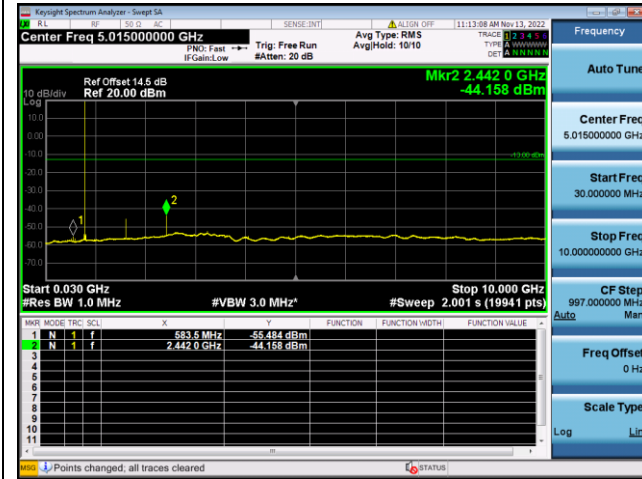

LTE FDD Band 25, SCS: 15KHz

BPSK Low channel-30MHz~10GHz

BPSK Low channel-10GHz~20GHz

BPSK Middle channel-30MHz~10GHz

BPSK Middle channel-10GHz~20GHz

BPSK High channel-30MHz~10GHz

BPSK High channel-10GHz~20GHz

LTE FDD Band 26a, SCS: 3.75KHz

QPSK Low channel-30MHz~10GHz

BPSK Low channel-30MHz~10GHz

QPSK Middle channel-30MHz~10GHz

BPSK Middle channel-30MHz~10GHz

QPSK High channel-30MHz~10GHz

BPSK High channel-30MHz~10GHz

LTE FDD Band 26a, SCS: 15KHz

QPSK Low channel-30MHz~10GHz

BPSK Low channel-30MHz~10GHz

QPSK Middle channel-30MHz~10GHz

BPSK Middle channel-30MHz~10GHz

QPSK High channel-30MHz~10GHz

BPSK High channel-30MHz~10GHz

LTE FDD Band 26b, SCS: 3.75KHz

QPSK Low channel-30MHz~10GHz

BPSK Low channel-30MHz~10GHz

QPSK Middle channel-30MHz~10GHz

BPSK Middle channel-30MHz~10GHz

QPSK High channel-30MHz~10GHz

BPSK High channel-30MHz~10GHz