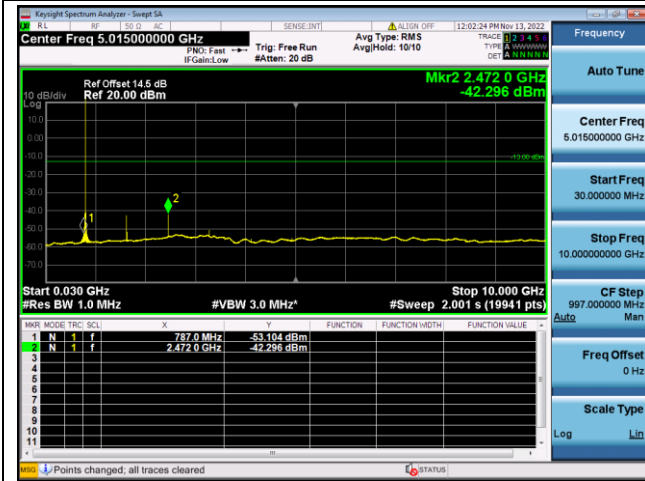

LTE FDD Band 26a, SCS: 3.75KHz

QPSK Low channel-30MHz~10GHz

BPSK Low channel-30MHz~10GHz

QPSK Middle channel-30MHz~10GHz

BPSK Middle channel-30MHz~10GHz

QPSK High channel-30MHz~10GHz

BPSK High channel-30MHz~10GHz

LTE FDD Band 26a, SCS: 15KHz

QPSK Low channel-30MHz~10GHz

BPSK Low channel-30MHz~10GHz

QPSK Middle channel-30MHz~10GHz

BPSK Middle channel-30MHz~10GHz

QPSK High channel-30MHz~10GHz

BPSK High channel-30MHz~10GHz

LTE FDD Band 26b, SCS: 3.75KHz

QPSK Low channel-30MHz~10GHz

BPSK Low channel-30MHz~10GHz

QPSK Middle channel-30MHz~10GHz

BPSK Middle channel-30MHz~10GHz

QPSK High channel-30MHz~10GHz

BPSK High channel-30MHz~10GHz

LTE FDD Band 26b, SCS: 15KHz

QPSK Low channel-30MHz~10GHz

BPSK Low channel-30MHz~10GHz

QPSK Middle channel-30MHz~10GHz

BPSK Middle channel-30MHz~10GHz

QPSK High channel-30MHz~10GHz

BPSK High channel-30MHz~10GHz