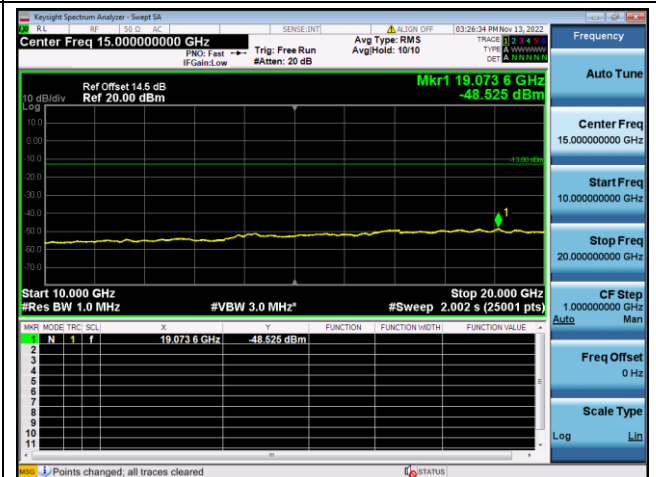

LTE FDD Band 66, SCS: 3.75KHz

QPSK Low channel-30MHz~10GHz

QPSK Low channel-10GHz~20GHz

QPSK Middle channel-30MHz~10GHz

QPSK Middle channel-10GHz~20GHz

QPSK High channel-30MHz~10GHz

QPSK High channel-10GHz~20GHz

LTE FDD Band 66, SCS: 3.75KHz

BPSK Low channel-30MHz~10GHz

BPSK Low channel-10GHz~20GHz

BPSK Middle channel-30MHz~10GHz

BPSK Middle channel-10GHz~20GHz

BPSK High channel-30MHz~10GHz

BPSK High channel-10GHz~20GHz

LTE FDD Band 66, SCS: 15KHz

QPSK Low channel-30MHz~10GHz

QPSK Low channel-10GHz~20GHz

QPSK Middle channel-30MHz~10GHz

QPSK Middle channel-10GHz~20GHz

QPSK High channel-30MHz~10GHz

QPSK High channel-10GHz~20GHz