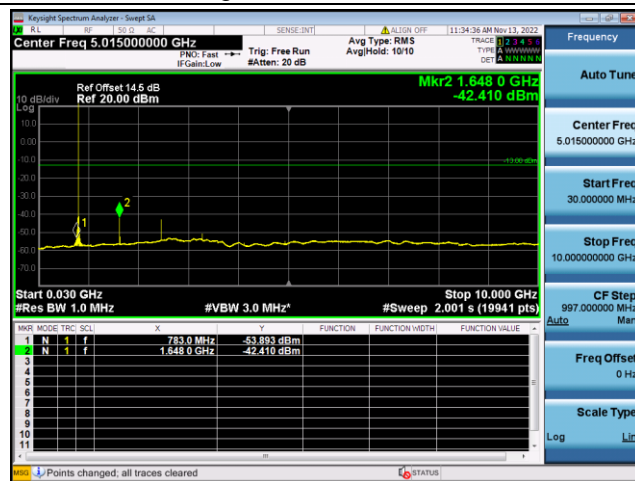

LTE FDD Band 25, SCS: 15KHz

BPSK Low channel-30MHz~10GHz

BPSK Low channel-10GHz~20GHz

BPSK Middle channel-30MHz~10GHz

BPSK Middle channel-10GHz~20GHz

BPSK High channel-30MHz~10GHz

BPSK High channel-10GHz~20GHz

LTE FDD Band 26a, SCS: 3.75KHz

QPSK Low channel-30MHz~10GHz

BPSK Low channel-30MHz~10GHz

QPSK Middle channel-30MHz~10GHz

BPSK Middle channel-30MHz~10GHz

QPSK High channel-30MHz~10GHz

BPSK High channel-30MHz~10GHz

LTE FDD Band 26a, SCS: 15KHz

QPSK Low channel-30MHz~10GHz

BPSK Low channel-30MHz~10GHz

QPSK Middle channel-30MHz~10GHz

BPSK Middle channel-30MHz~10GHz

QPSK High channel-30MHz~10GHz

BPSK High channel-30MHz~10GHz

LTE FDD Band 26b, SCS: 3.75KHz

QPSK Low channel-30MHz~10GHz

BPSK Low channel-30MHz~10GHz

QPSK Middle channel-30MHz~10GHz

BPSK Middle channel-30MHz~10GHz

QPSK High channel-30MHz~10GHz

BPSK High channel-30MHz~10GHz