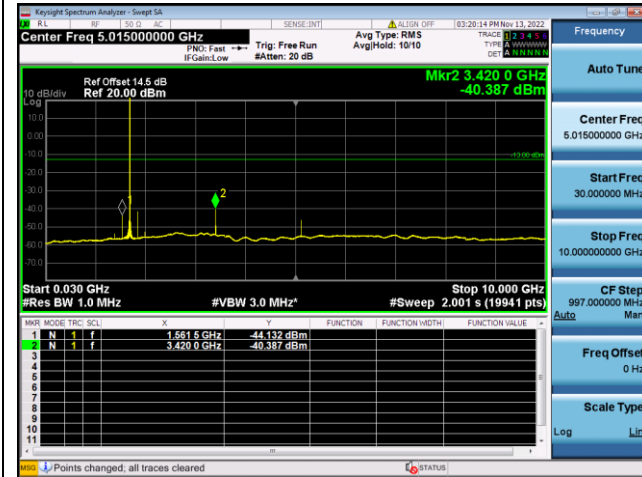

LTE FDD Band 26b, SCS: 3.75KHz

QPSK Low channel-30MHz~10GHz

BPSK Low channel-30MHz~10GHz

QPSK Middle channel-30MHz~10GHz

BPSK Middle channel-30MHz~10GHz

QPSK High channel-30MHz~10GHz

BPSK High channel-30MHz~10GHz

LTE FDD Band 26b, SCS: 15KHz

QPSK Low channel-30MHz~10GHz

BPSK Low channel-30MHz~10GHz

QPSK Middle channel-30MHz~10GHz

BPSK Middle channel-30MHz~10GHz

QPSK High channel-30MHz~10GHz

BPSK High channel-30MHz~10GHz

LTE FDD Band 66, SCS: 3.75KHz

QPSK Low channel-30MHz~10GHz

QPSK Low channel-10GHz~20GHz

QPSK Middle channel-30MHz~10GHz

QPSK Middle channel-10GHz~20GHz

QPSK High channel-30MHz~10GHz

QPSK High channel-10GHz~20GHz