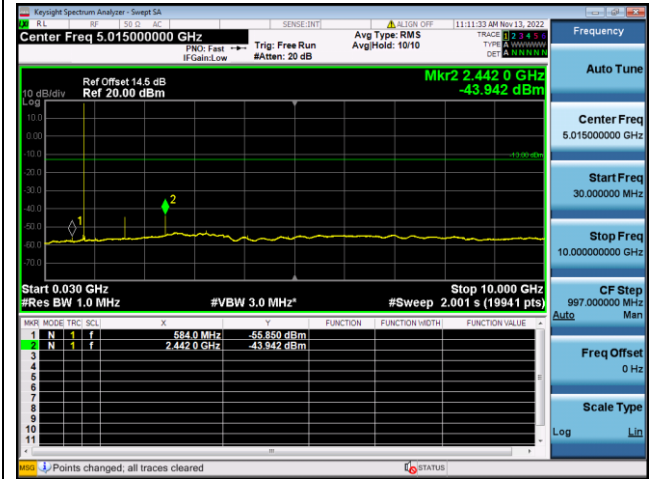

LTE FDD Band 26a, SCS: 3.75KHz

QPSK Low channel-30MHz~10GHz

BPSK Low channel-30MHz~10GHz

QPSK Middle channel-30MHz~10GHz

BPSK Middle channel-30MHz~10GHz

QPSK High channel-30MHz~10GHz

BPSK High channel-30MHz~10GHz

LTE FDD Band 26a, SCS: 15KHz

QPSK Low channel-30MHz~10GHz

BPSK Low channel-30MHz~10GHz

QPSK Middle channel-30MHz~10GHz

BPSK Middle channel-30MHz~10GHz

QPSK High channel-30MHz~10GHz

BPSK High channel-30MHz~10GHz

LTE FDD Band 26b, SCS: 3.75KHz

QPSK Low channel-30MHz~10GHz

BPSK Low channel-30MHz~10GHz

QPSK Middle channel-30MHz~10GHz

BPSK Middle channel-30MHz~10GHz

QPSK High channel-30MHz~10GHz

BPSK High channel-30MHz~10GHz