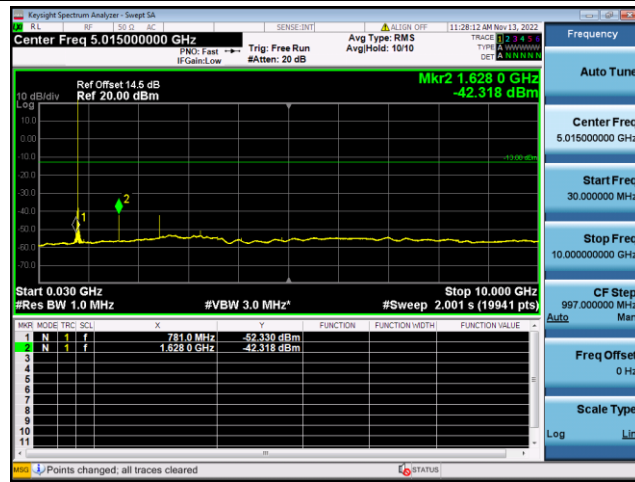

LTE FDD Band 25, SCS: 15KHz

BPSK Low channel-30MHz~10GHz

BPSK Low channel-10GHz~20GHz

BPSK Middle channel-30MHz~10GHz

BPSK Middle channel-10GHz~20GHz

BPSK High channel-30MHz~10GHz

BPSK High channel-10GHz~20GHz

LTE FDD Band 26a, SCS: 3.75KHz

QPSK Low channel-30MHz~10GHz

BPSK Low channel-30MHz~10GHz

QPSK Middle channel-30MHz~10GHz

BPSK Middle channel-30MHz~10GHz

QPSK High channel-30MHz~10GHz

BPSK High channel-30MHz~10GHz

LTE FDD Band 26a, SCS: 15KHz

QPSK Low channel-30MHz~10GHz

BPSK Low channel-30MHz~10GHz

QPSK Middle channel-30MHz~10GHz

BPSK Middle channel-30MHz~10GHz

QPSK High channel-30MHz~10GHz

BPSK High channel-30MHz~10GHz