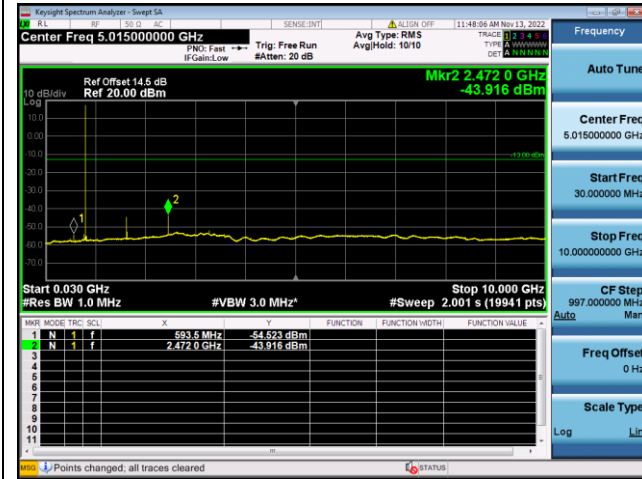

LTE FDD Band 26a, SCS: 15KHz

QPSK Low channel-30MHz~10GHz

BPSK Low channel-30MHz~10GHz

QPSK Middle channel-30MHz~10GHz

BPSK Middle channel-30MHz~10GHz

QPSK High channel-30MHz~10GHz

BPSK High channel-30MHz~10GHz

LTE FDD Band 26b, SCS: 3.75KHz

QPSK Low channel-30MHz~10GHz

BPSK Low channel-30MHz~10GHz

QPSK Middle channel-30MHz~10GHz

BPSK Middle channel-30MHz~10GHz

QPSK High channel-30MHz~10GHz

BPSK High channel-30MHz~10GHz

LTE FDD Band 26b, SCS: 15KHz

QPSK Low channel-30MHz~10GHz

BPSK Low channel-30MHz~10GHz

QPSK Middle channel-30MHz~10GHz

BPSK Middle channel-30MHz~10GHz

QPSK High channel-30MHz~10GHz

BPSK High channel-30MHz~10GHz