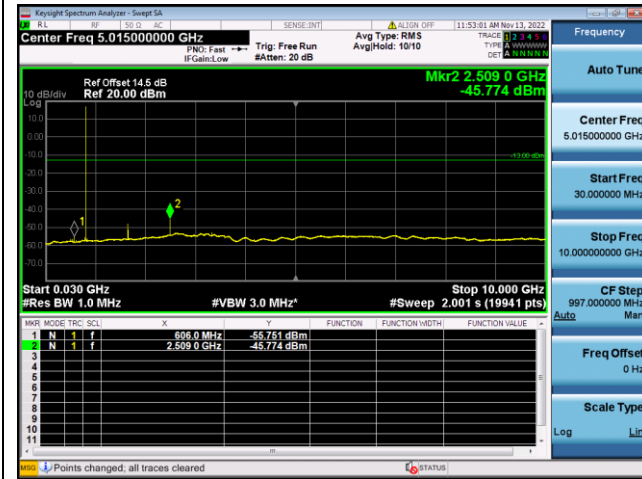

LTE FDD Band 26b, SCS: 3.75KHz

QPSK Low channel-30MHz~10GHz

BPSK Low channel-30MHz~10GHz

QPSK Middle channel-30MHz~10GHz

BPSK Middle channel-30MHz~10GHz

QPSK High channel-30MHz~10GHz

BPSK High channel-30MHz~10GHz

LTE FDD Band 26b, SCS: 15KHz

QPSK Low channel-30MHz~10GHz

BPSK Low channel-30MHz~10GHz

QPSK Middle channel-30MHz~10GHz

BPSK Middle channel-30MHz~10GHz

QPSK High channel-30MHz~10GHz

BPSK High channel-30MHz~10GHz

LTE FDD Band 66, SCS: 3.75KHz

QPSK Low channel-30MHz~10GHz

QPSK Low channel-10GHz~20GHz

QPSK Middle channel-30MHz~10GHz

QPSK Middle channel-10GHz~20GHz

QPSK High channel-30MHz~10GHz

QPSK High channel-10GHz~20GHz