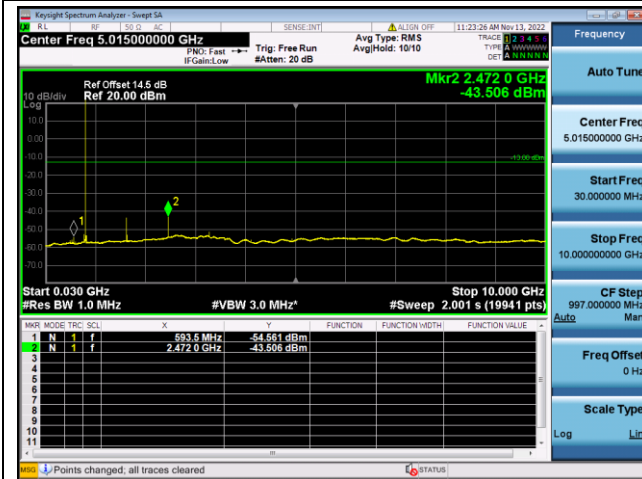

LTE FDD Band 26a, SCS: 3.75KHz

QPSK Low channel-30MHz~10GHz

BPSK Low channel-30MHz~10GHz

QPSK Middle channel-30MHz~10GHz

BPSK Middle channel-30MHz~10GHz

QPSK High channel-30MHz~10GHz

BPSK High channel-30MHz~10GHz

LTE FDD Band 26a, SCS: 15KHz

QPSK Low channel-30MHz~10GHz

BPSK Low channel-30MHz~10GHz

QPSK Middle channel-30MHz~10GHz

BPSK Middle channel-30MHz~10GHz

QPSK High channel-30MHz~10GHz

BPSK High channel-30MHz~10GHz

LTE FDD Band 26b, SCS: 3.75KHz

QPSK Low channel-30MHz~10GHz

BPSK Low channel-30MHz~10GHz

QPSK Middle channel-30MHz~10GHz

BPSK Middle channel-30MHz~10GHz

QPSK High channel-30MHz~10GHz

BPSK High channel-30MHz~10GHz