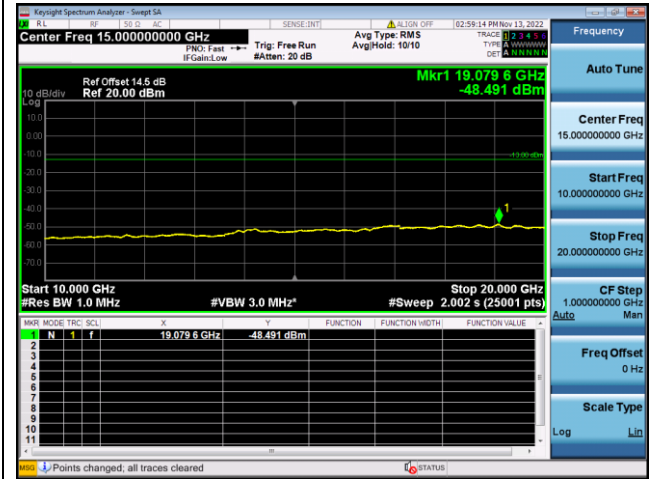

LTE FDD Band 66, SCS: 3.75KHz

QPSK Low channel-30MHz~10GHz

QPSK Low channel-10GHz~20GHz

QPSK Middle channel-30MHz~10GHz

QPSK Middle channel-10GHz~20GHz

QPSK High channel-30MHz~10GHz

QPSK High channel-10GHz~20GHz

LTE FDD Band 66, SCS: 3.75KHz

BPSK Low channel-30MHz~10GHz

BPSK Low channel-10GHz~20GHz

BPSK Middle channel-30MHz~10GHz

BPSK Middle channel-10GHz~20GHz

BPSK High channel-30MHz~10GHz

BPSK High channel-10GHz~20GHz

LTE FDD Band 66, SCS: 15KHz

QPSK Low channel-30MHz~10GHz

QPSK Low channel-10GHz~20GHz

QPSK Middle channel-30MHz~10GHz

QPSK Middle channel-10GHz~20GHz

QPSK High channel-30MHz~10GHz

QPSK High channel-10GHz~20GHz