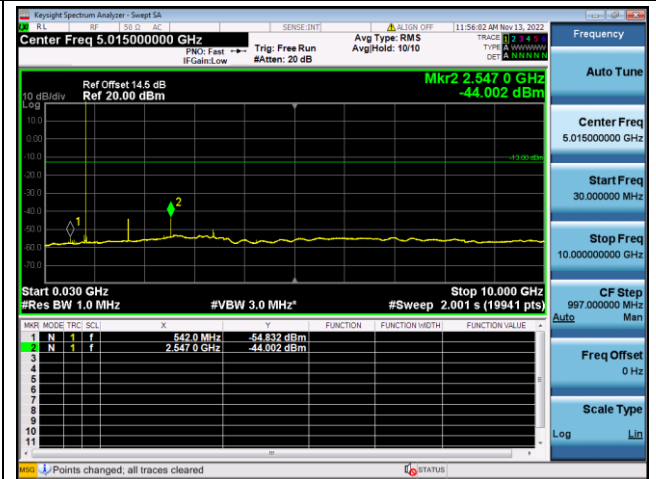

LTE FDD Band 26b, SCS: 3.75KHz

QPSK Low channel-30MHz~10GHz

BPSK Low channel-30MHz~10GHz

QPSK Middle channel-30MHz~10GHz

BPSK Middle channel-30MHz~10GHz

QPSK High channel-30MHz~10GHz

BPSK High channel-30MHz~10GHz

LTE FDD Band 26b, SCS: 15KHz

QPSK Low channel-30MHz~10GHz

BPSK Low channel-30MHz~10GHz

QPSK Middle channel-30MHz~10GHz

BPSK Middle channel-30MHz~10GHz

QPSK High channel-30MHz~10GHz

BPSK High channel-30MHz~10GHz

LTE FDD Band 66, SCS: 3.75KHz

QPSK Low channel-30MHz~10GHz

QPSK Low channel-10GHz~20GHz

QPSK Middle channel-30MHz~10GHz

QPSK Middle channel-10GHz~20GHz

QPSK High channel-30MHz~10GHz

QPSK High channel-10GHz~20GHz