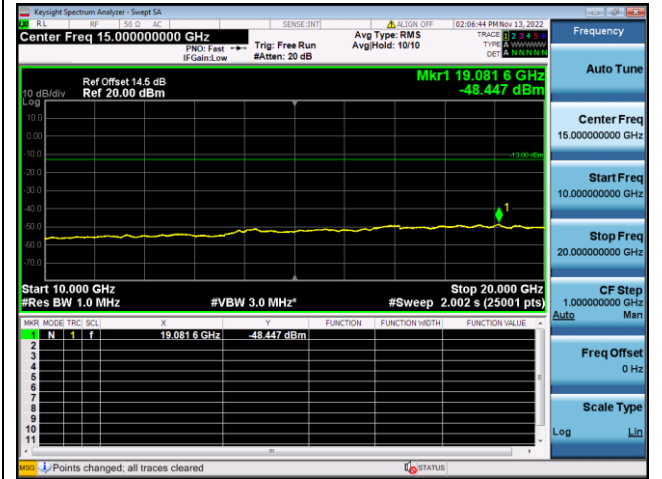

LTE FDD Band 25, SCS: 15KHz

BPSK Low channel-30MHz~10GHz

BPSK Low channel-10GHz~20GHz

BPSK Middle channel-30MHz~10GHz

BPSK Middle channel-10GHz~20GHz

BPSK High channel-30MHz~10GHz

BPSK High channel-10GHz~20GHz

LTE FDD Band 26a, SCS: 3.75KHz

QPSK Low channel-30MHz~10GHz

BPSK Low channel-30MHz~10GHz

QPSK Middle channel-30MHz~10GHz

BPSK Middle channel-30MHz~10GHz

QPSK High channel-30MHz~10GHz

BPSK High channel-30MHz~10GHz

LTE FDD Band 26a, SCS: 15KHz

QPSK Low channel-30MHz~10GHz

BPSK Low channel-30MHz~10GHz

QPSK Middle channel-30MHz~10GHz

BPSK Middle channel-30MHz~10GHz

QPSK High channel-30MHz~10GHz

BPSK High channel-30MHz~10GHz