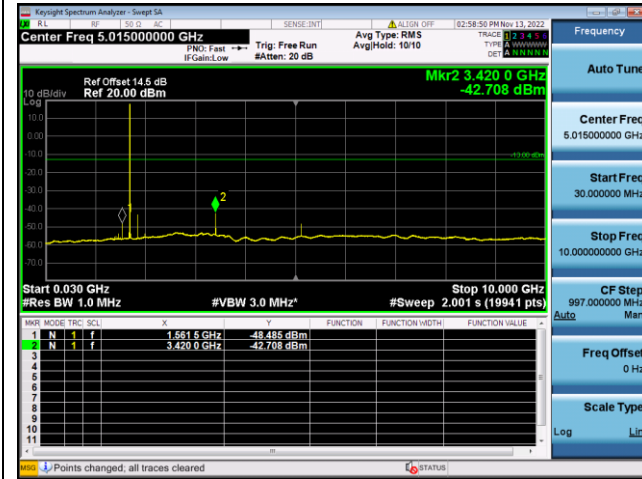

LTE FDD Band 66, SCS: 3.75KHz

QPSK Low channel-30MHz~10GHz

QPSK Low channel-10GHz~20GHz

QPSK Middle channel-30MHz~10GHz

QPSK Middle channel-10GHz~20GHz

QPSK High channel-30MHz~10GHz

QPSK High channel-10GHz~20GHz

LTE FDD Band 66, SCS: 3.75KHz

BPSK Low channel-30MHz~10GHz

BPSK Low channel-10GHz~20GHz

BPSK Middle channel-30MHz~10GHz

BPSK Middle channel-10GHz~20GHz

BPSK High channel-30MHz~10GHz

BPSK High channel-10GHz~20GHz

LTE FDD Band 66, SCS: 15KHz

QPSK Low channel-30MHz~10GHz

QPSK Low channel-10GHz~20GHz

QPSK Middle channel-30MHz~10GHz

QPSK Middle channel-10GHz~20GHz

QPSK High channel-30MHz~10GHz

QPSK High channel-10GHz~20GHz