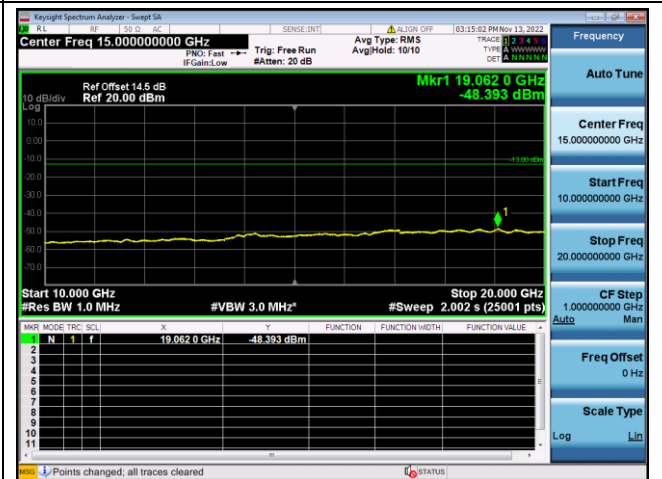

LTE FDD Band 66, SCS: 3.75KHz

BPSK Low channel-30MHz~10GHz

BPSK Low channel-10GHz~20GHz

BPSK Middle channel-30MHz~10GHz

BPSK Middle channel-10GHz~20GHz

BPSK High channel-30MHz~10GHz

BPSK High channel-10GHz~20GHz

LTE FDD Band 66, SCS: 15KHz

QPSK Low channel-30MHz~10GHz

QPSK Low channel-10GHz~20GHz

QPSK Middle channel-30MHz~10GHz

QPSK Middle channel-10GHz~20GHz

QPSK High channel-30MHz~10GHz

QPSK High channel-10GHz~20GHz

LTE FDD Band 66, SCS: 15KHz

BPSK Low channel-30MHz~10GHz

BPSK Low channel-10GHz~20GHz

BPSK Middle channel-30MHz~10GHz

BPSK Middle channel-10GHz~20GHz

BPSK High channel-30MHz~10GHz

BPSK High channel-10GHz~20GHz