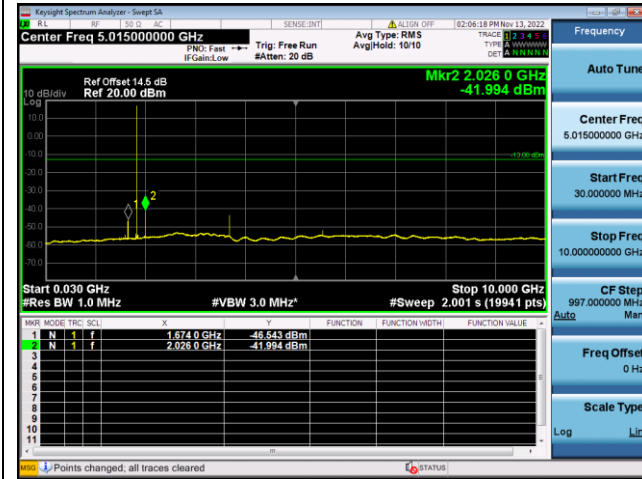

LTE FDD Band 25, SCS: 15KHz

BPSK Low channel-30MHz~10GHz

BPSK Low channel-10GHz~20GHz

BPSK Middle channel-30MHz~10GHz

BPSK Middle channel-10GHz~20GHz

BPSK High channel-30MHz~10GHz

BPSK High channel-10GHz~20GHz

LTE FDD Band 26a, SCS: 3.75KHz

QPSK Low channel-30MHz~10GHz

BPSK Low channel-30MHz~10GHz

QPSK Middle channel-30MHz~10GHz

BPSK Middle channel-30MHz~10GHz

QPSK High channel-30MHz~10GHz

BPSK High channel-30MHz~10GHz

LTE FDD Band 26a, SCS: 15KHz

QPSK Low channel-30MHz~10GHz

BPSK Low channel-30MHz~10GHz

QPSK Middle channel-30MHz~10GHz

BPSK Middle channel-30MHz~10GHz

QPSK High channel-30MHz~10GHz

BPSK High channel-30MHz~10GHz