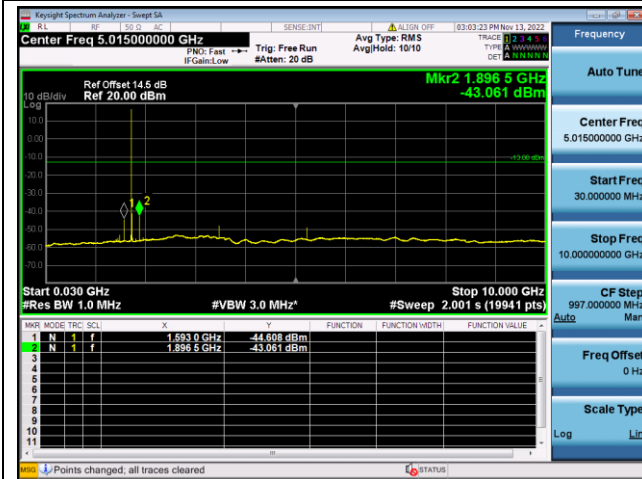

LTE FDD Band 66, SCS: 3.75KHz

BPSK Low channel-30MHz~10GHz

BPSK Low channel-10GHz~20GHz

BPSK Middle channel-30MHz~10GHz

BPSK Middle channel-10GHz~20GHz

BPSK High channel-30MHz~10GHz

BPSK High channel-10GHz~20GHz

LTE FDD Band 66, SCS: 15KHz

QPSK Low channel-30MHz~10GHz

QPSK Low channel-10GHz~20GHz

QPSK Middle channel-30MHz~10GHz

QPSK Middle channel-10GHz~20GHz

QPSK High channel-30MHz~10GHz

QPSK High channel-10GHz~20GHz

LTE FDD Band 66, SCS: 15KHz

BPSK Low channel-30MHz~10GHz

BPSK Low channel-10GHz~20GHz

BPSK Middle channel-30MHz~10GHz

BPSK Middle channel-10GHz~20GHz

BPSK High channel-30MHz~10GHz

BPSK High channel-10GHz~20GHz