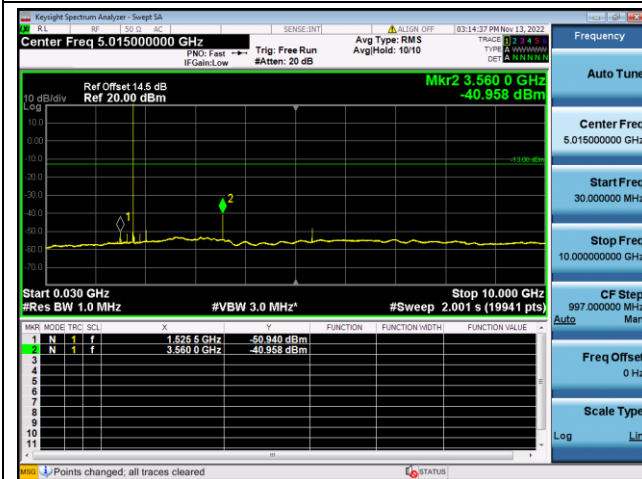

LTE FDD Band 66, SCS: 3.75KHz

BPSK Low channel-30MHz~10GHz

BPSK Low channel-10GHz~20GHz

BPSK Middle channel-30MHz~10GHz

BPSK Middle channel-10GHz~20GHz

BPSK High channel-30MHz~10GHz

BPSK High channel-10GHz~20GHz

LTE FDD Band 66, SCS: 15KHz

QPSK Low channel-30MHz~10GHz

QPSK Low channel-10GHz~20GHz

QPSK Middle channel-30MHz~10GHz

QPSK Middle channel-10GHz~20GHz

QPSK High channel-30MHz~10GHz

QPSK High channel-10GHz~20GHz

LTE FDD Band 66, SCS: 15KHz

BPSK Low channel-30MHz~10GHz

BPSK Low channel-10GHz~20GHz

BPSK Middle channel-30MHz~10GHz

BPSK Middle channel-10GHz~20GHz

BPSK High channel-30MHz~10GHz

BPSK High channel-10GHz~20GHz