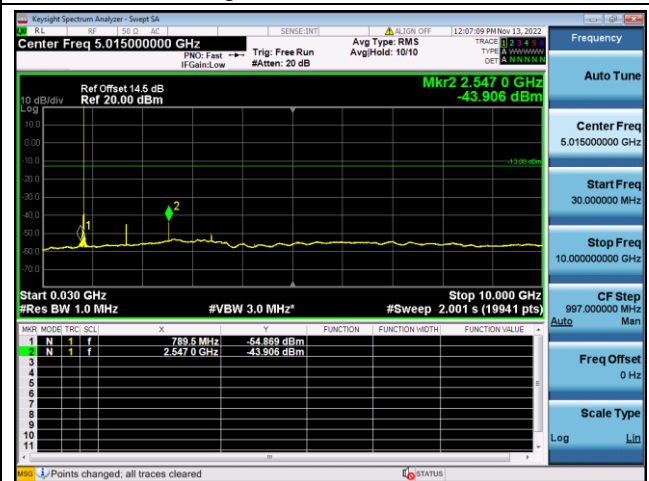

LTE FDD Band 26a, SCS: 15KHz

QPSK Low channel-30MHz~10GHz

BPSK Low channel-30MHz~10GHz

QPSK Middle channel-30MHz~10GHz

BPSK Middle channel-30MHz~10GHz

QPSK High channel-30MHz~10GHz

BPSK High channel-30MHz~10GHz

LTE FDD Band 26b, SCS: 3.75KHz

QPSK Low channel-30MHz~10GHz

BPSK Low channel-30MHz~10GHz

QPSK Middle channel-30MHz~10GHz

BPSK Middle channel-30MHz~10GHz

QPSK High channel-30MHz~10GHz

BPSK High channel-30MHz~10GHz

LTE FDD Band 26b, SCS: 15KHz

QPSK Low channel-30MHz~10GHz

BPSK Low channel-30MHz~10GHz

QPSK Middle channel-30MHz~10GHz

BPSK Middle channel-30MHz~10GHz

QPSK High channel-30MHz~10GHz

BPSK High channel-30MHz~10GHz