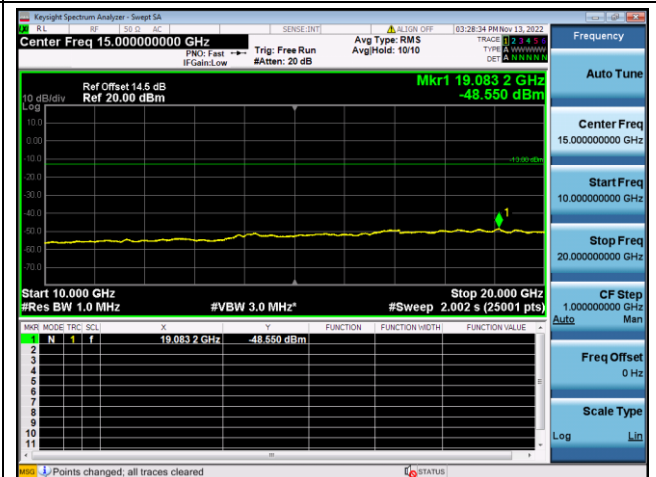

LTE FDD Band 26b, SCS: 15KHz

QPSK Low channel-30MHz~10GHz

BPSK Low channel-30MHz~10GHz

QPSK Middle channel-30MHz~10GHz

BPSK Middle channel-30MHz~10GHz

QPSK High channel-30MHz~10GHz

BPSK High channel-30MHz~10GHz

LTE FDD Band 66, SCS: 3.75KHz

QPSK Low channel-30MHz~10GHz

QPSK Low channel-10GHz~20GHz

QPSK Middle channel-30MHz~10GHz

QPSK Middle channel-10GHz~20GHz

QPSK High channel-30MHz~10GHz

QPSK High channel-10GHz~20GHz

LTE FDD Band 66, SCS: 3.75KHz

BPSK Low channel-30MHz~10GHz

BPSK Low channel-10GHz~20GHz

BPSK Middle channel-30MHz~10GHz

BPSK Middle channel-10GHz~20GHz

BPSK High channel-30MHz~10GHz

BPSK High channel-10GHz~20GHz