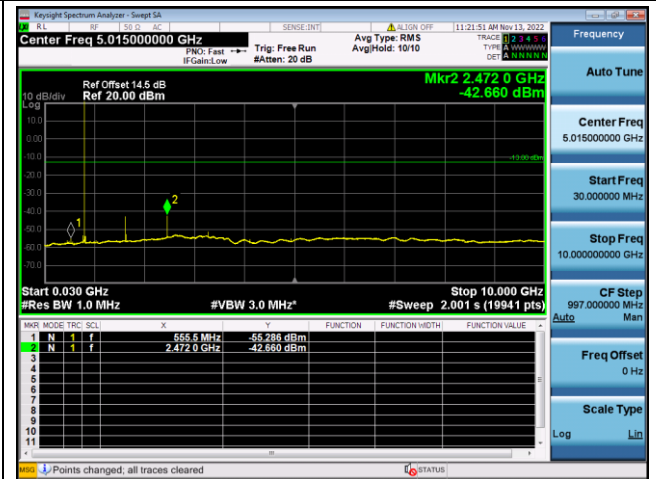

LTE FDD Band 26a, SCS: 3.75KHz

QPSK Low channel-30MHz~10GHz

BPSK Low channel-30MHz~10GHz

QPSK Middle channel-30MHz~10GHz

BPSK Middle channel-30MHz~10GHz

QPSK High channel-30MHz~10GHz

BPSK High channel-30MHz~10GHz

LTE FDD Band 26a, SCS: 15KHz

QPSK Low channel-30MHz~10GHz

BPSK Low channel-30MHz~10GHz

QPSK Middle channel-30MHz~10GHz

BPSK Middle channel-30MHz~10GHz

QPSK High channel-30MHz~10GHz

BPSK High channel-30MHz~10GHz

LTE FDD Band 26b, SCS: 3.75KHz

QPSK Low channel-30MHz~10GHz

BPSK Low channel-30MHz~10GHz

QPSK Middle channel-30MHz~10GHz

BPSK Middle channel-30MHz~10GHz

QPSK High channel-30MHz~10GHz

BPSK High channel-30MHz~10GHz