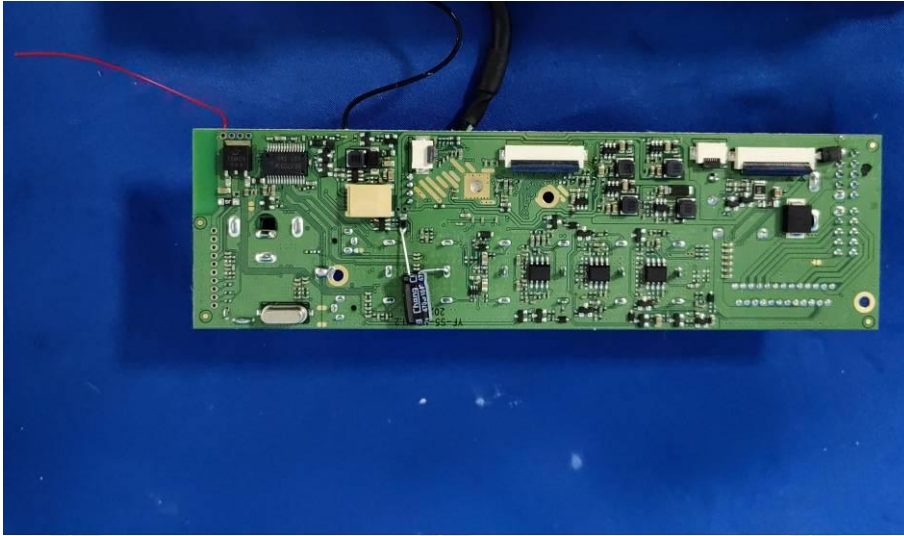

ZHONGHAN

FCC ID: 2AQ49-F7S8P9X10

EUT PHOTOS(Internal Photos)

ZHONGHAN

ZHONGHAN

ZHONGHAN

ZHONGHAN

ZHONGHAN