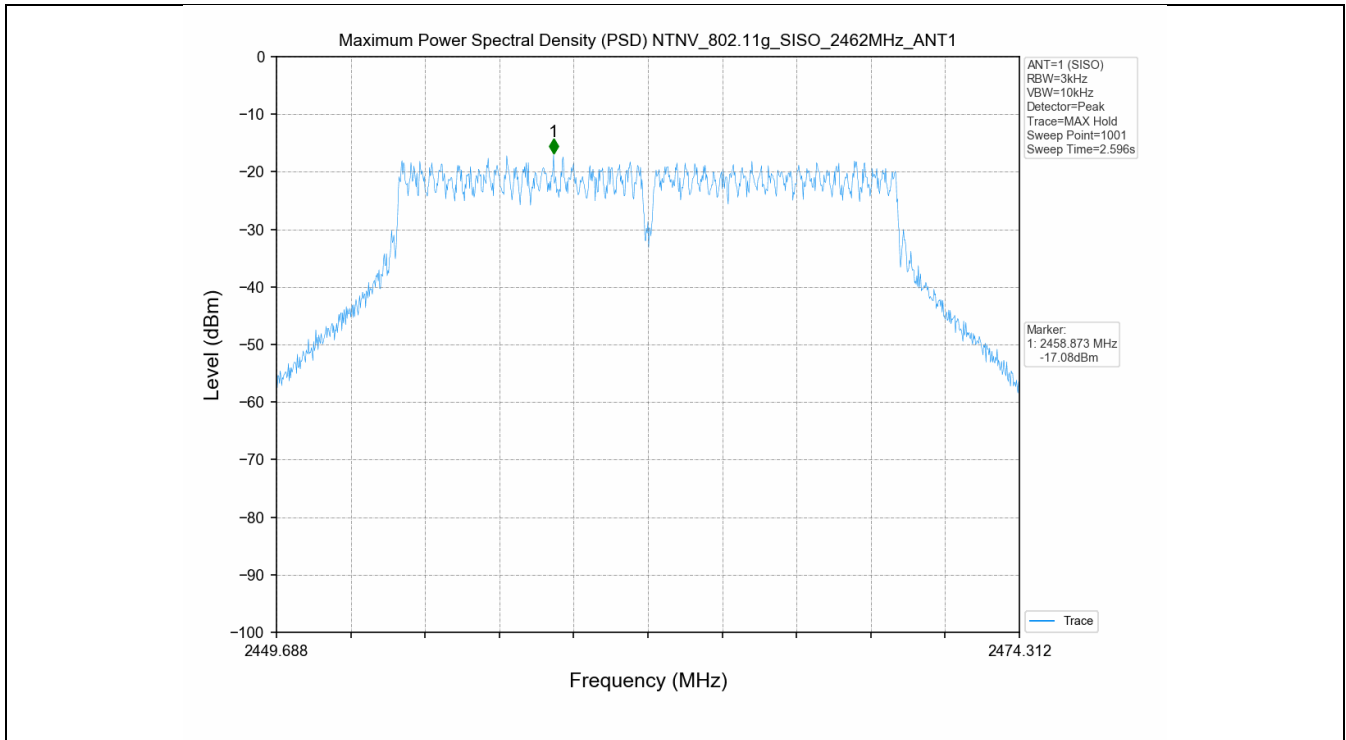

### 4.1 Test Result

Test Mode	Frequency (MHz)	Tx Type	Maximum Power Spectral Density (dBm/3KHz)	Limits (dBm/3kHz)	Verdict
			Ant 1		
802.11b	2412	SISO	-9.04	≤8	PASS
	2437	SISO	-9.93	≤8	PASS
	2462	SISO	-8.36	≤8	PASS
802.11g	2412	SISO	-17.15	≤8	PASS
	2437	SISO	-17.39	≤8	PASS
	2462	SISO	-17.08	≤8	PASS
802.11n(HT20)	2412	SISO	-17.27	≤8	PASS
	2437	SISO	-17.08	≤8	PASS
	2462	SISO	-16.15	≤8	PASS

### 4.2 Test Graph