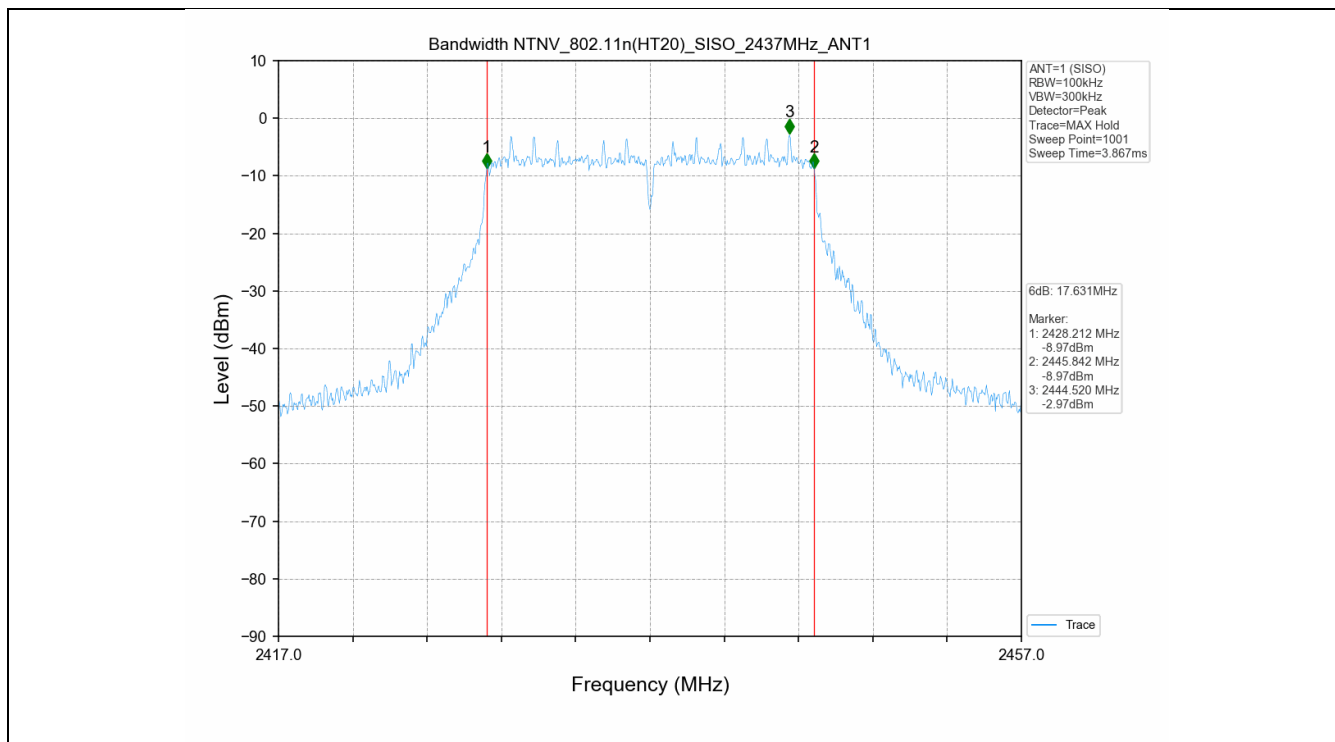

Test Mode	Frequency (MHz)	TX Type	ANT No.	99% Occupied Bandwidth	
				Test Result (MHz)	
802.11b	2412	SISO	1	15.071	Only for Report Use
	2437	SISO	1	15.062	Only for Report Use
	2462	SISO	1	15.061	Only for Report Use
802.11g	2412	SISO	1	17.097	Only for Report Use
	2437	SISO	1	17.008	Only for Report Use
	2462	SISO	1	17.204	Only for Report Use
802.11n(HT20)	2412	SISO	1	18.081	Only for Report Use
	2437	SISO	1	18.148	Only for Report Use
	2462	SISO	1	18.070	Only for Report Use

### 2.2 Test Graph - 6dB Bandwidth

### 2.3 Test Graph - 99% Occupied Bandwidth