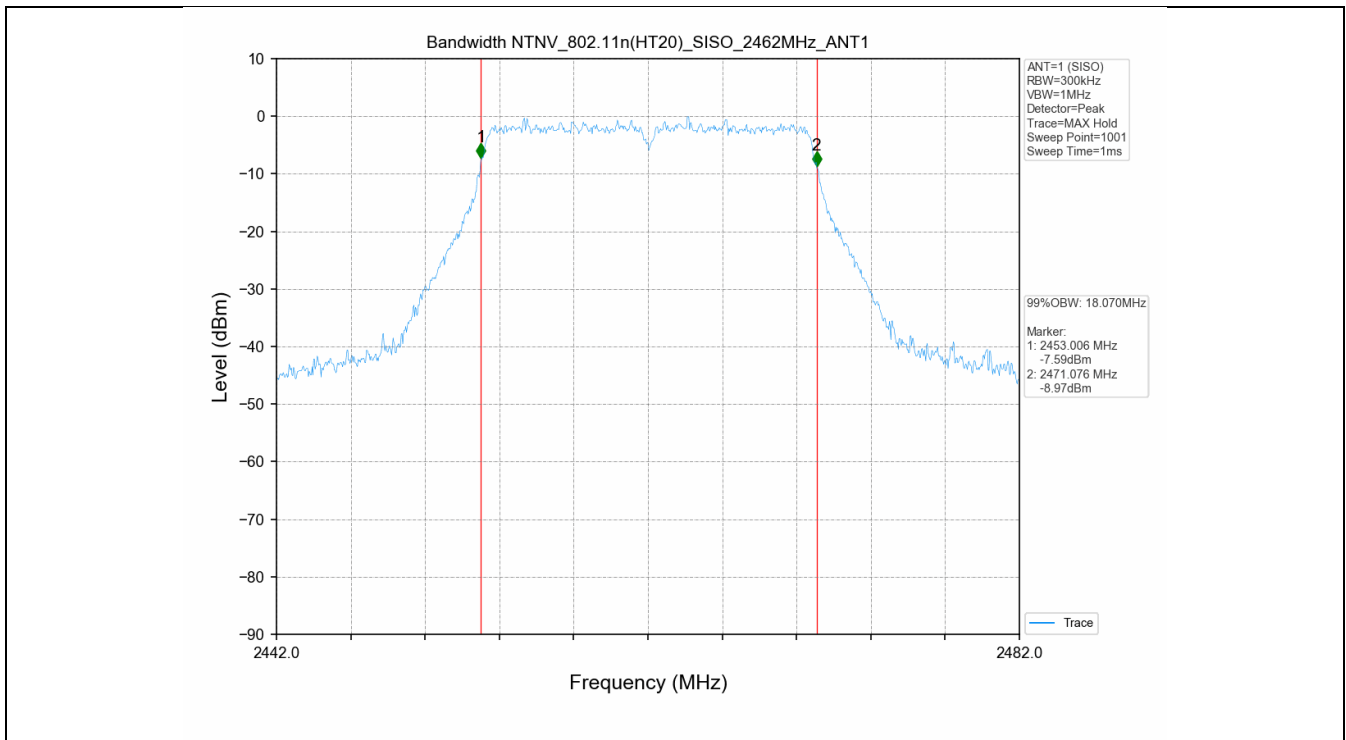

### 2.2 Test Graph - 6dB Bandwidth

### 2.3 Test Graph - 99% Occupied Bandwidth