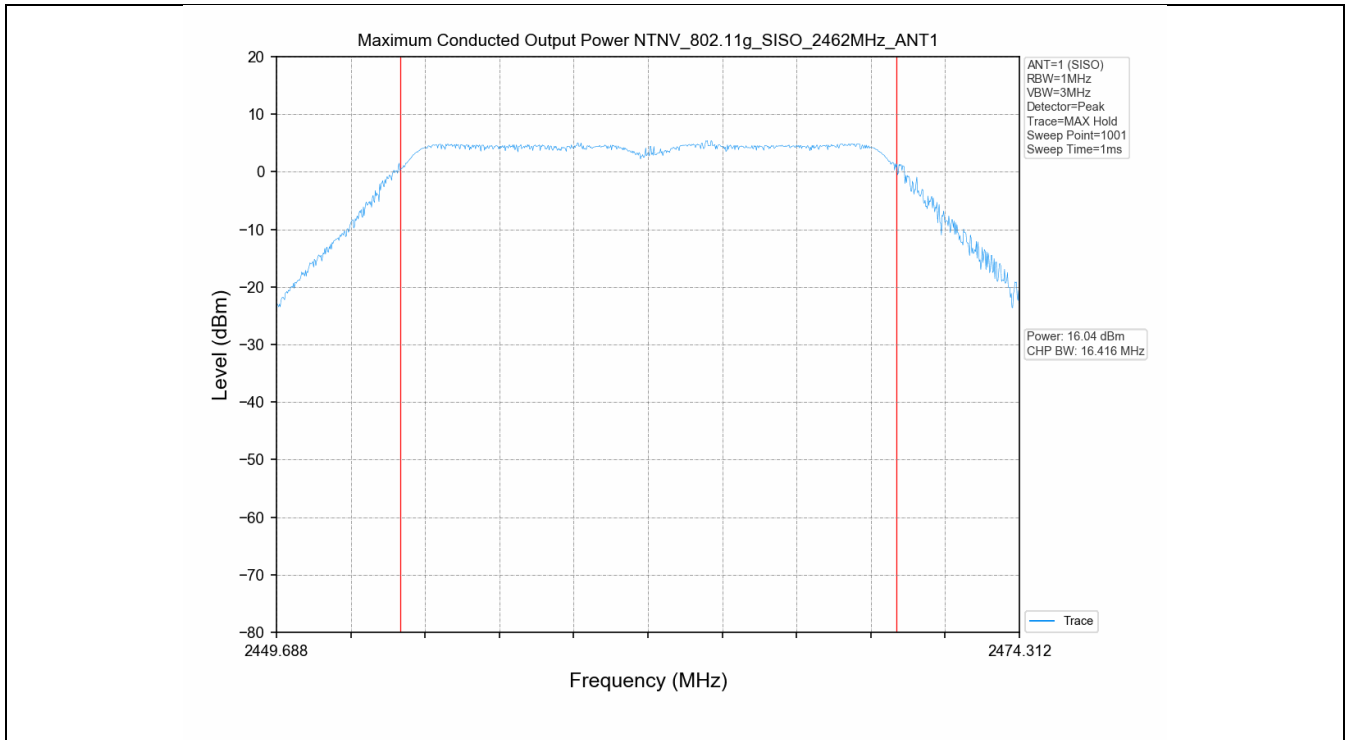

#### 3.1 Test Result

Test Mode	Frequency (MHz)	Tx Type	Measured Peak Output Power (dBm)	Limits (dBm)	Verdict
			Ant 1		
802.11b	2412	SISO	15.65	30	PASS
	2437	SISO	15.56	30	PASS
	2462	SISO	15.73	30	PASS
802.11g	2412	SISO	16.11	30	PASS
	2437	SISO	15.94	30	PASS
	2462	SISO	16.04	30	PASS
802.11n(HT20)	2412	SISO	15.55	30	PASS
	2437	SISO	15.93	30	PASS
	2462	SISO	16.21	30	PASS

#### 3.2 Test Graph