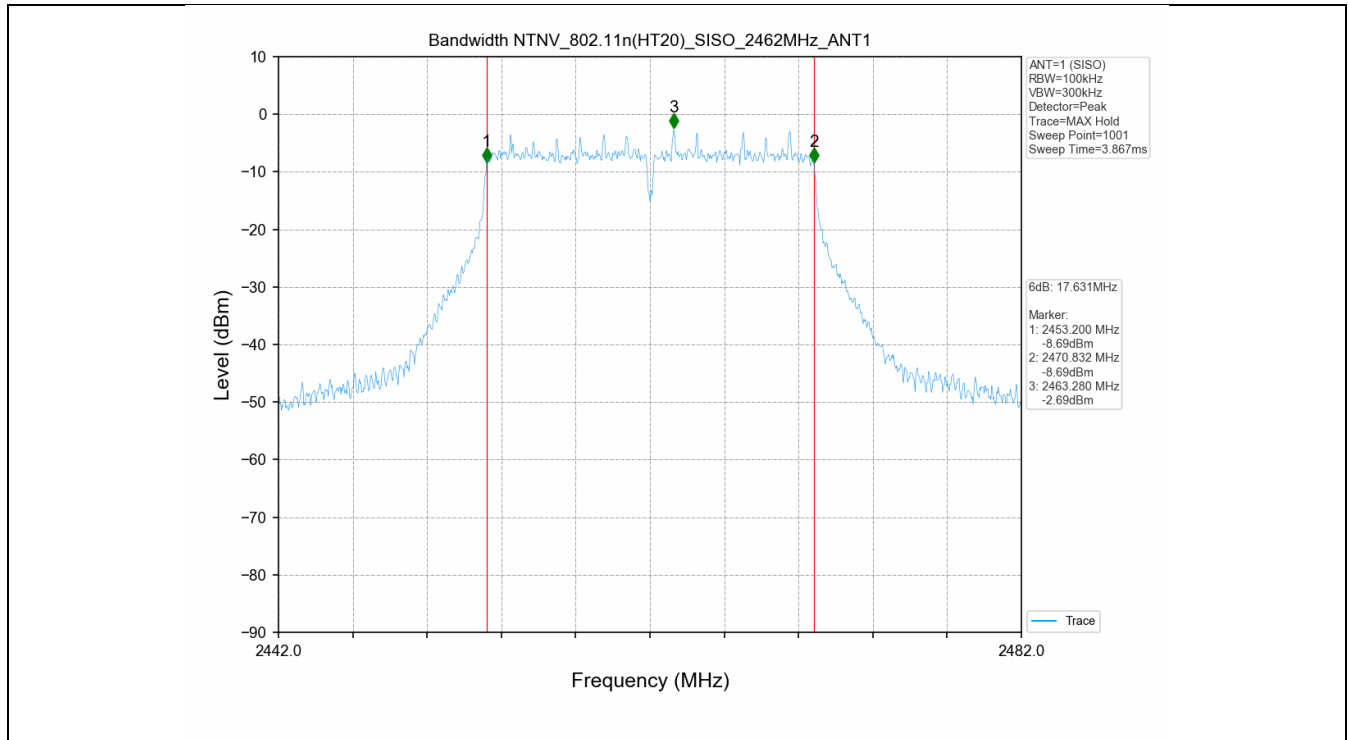

### 2.2 Test Graph - 6dB Bandwidth

### 2.3 Test Graph - 99% Occupied Bandwidth