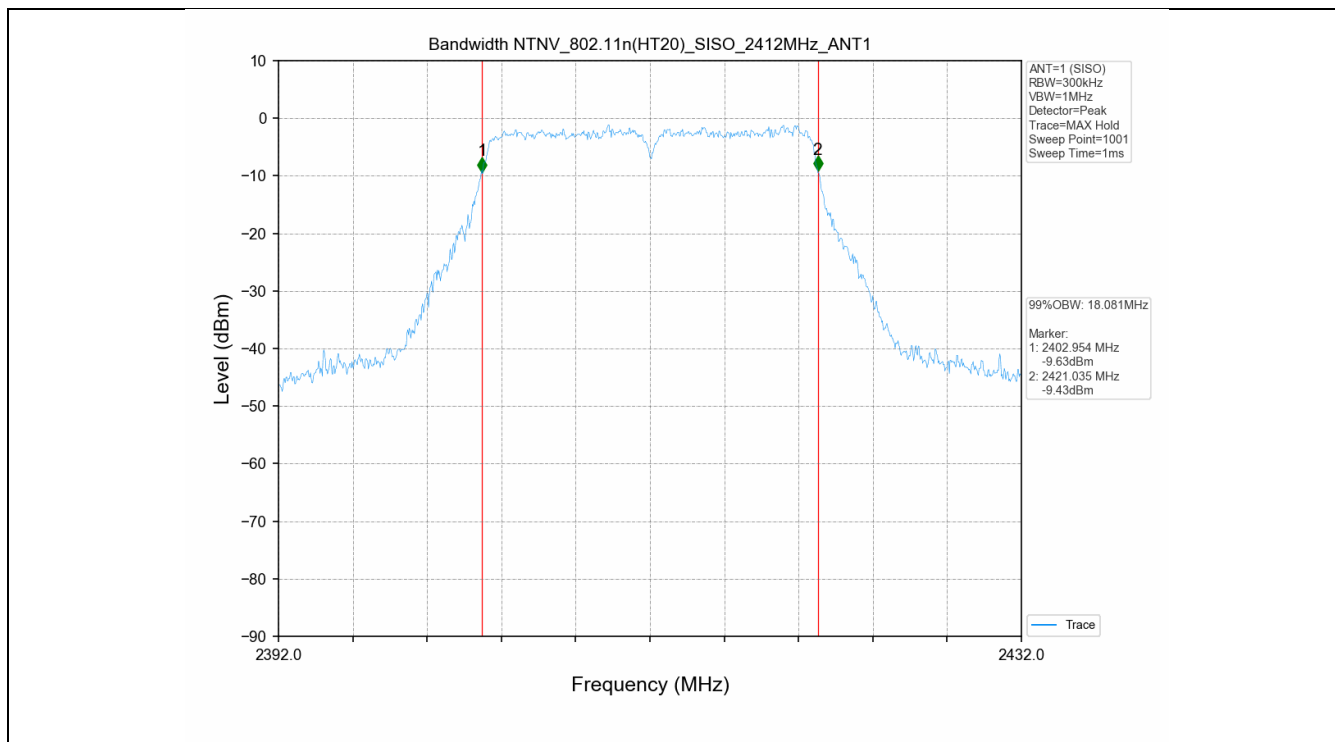

### 2.2 Test Graph - 6dB Bandwidth

### 2.3 Test Graph - 99% Occupied Bandwidth