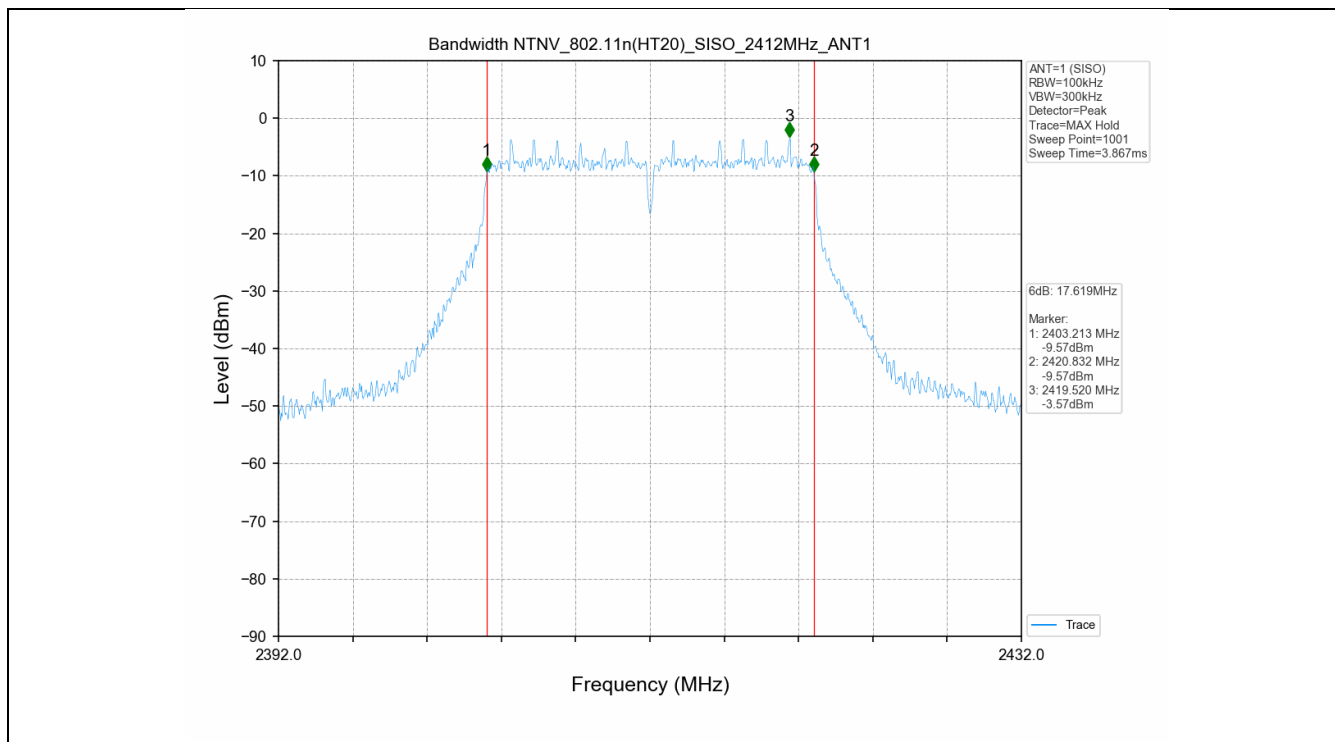

Test Mode	Frequency (MHz)	TX Type	ANT No.	99% Occupied Bandwidth	
				Test Result (MHz)	
802.11b	2412	SISO	1	15.071	Only for Report Use
	2437	SISO	1	15.062	Only for Report Use
	2462	SISO	1	15.061	Only for Report Use
802.11g	2412	SISO	1	17.097	Only for Report Use
	2437	SISO	1	17.008	Only for Report Use
	2462	SISO	1	17.204	Only for Report Use
802.11n(HT20)	2412	SISO	1	18.081	Only for Report Use
	2437	SISO	1	18.148	Only for Report Use
	2462	SISO	1	18.070	Only for Report Use

### 2.2 Test Graph - 6dB Bandwidth

### 2.3 Test Graph - 99% Occupied Bandwidth