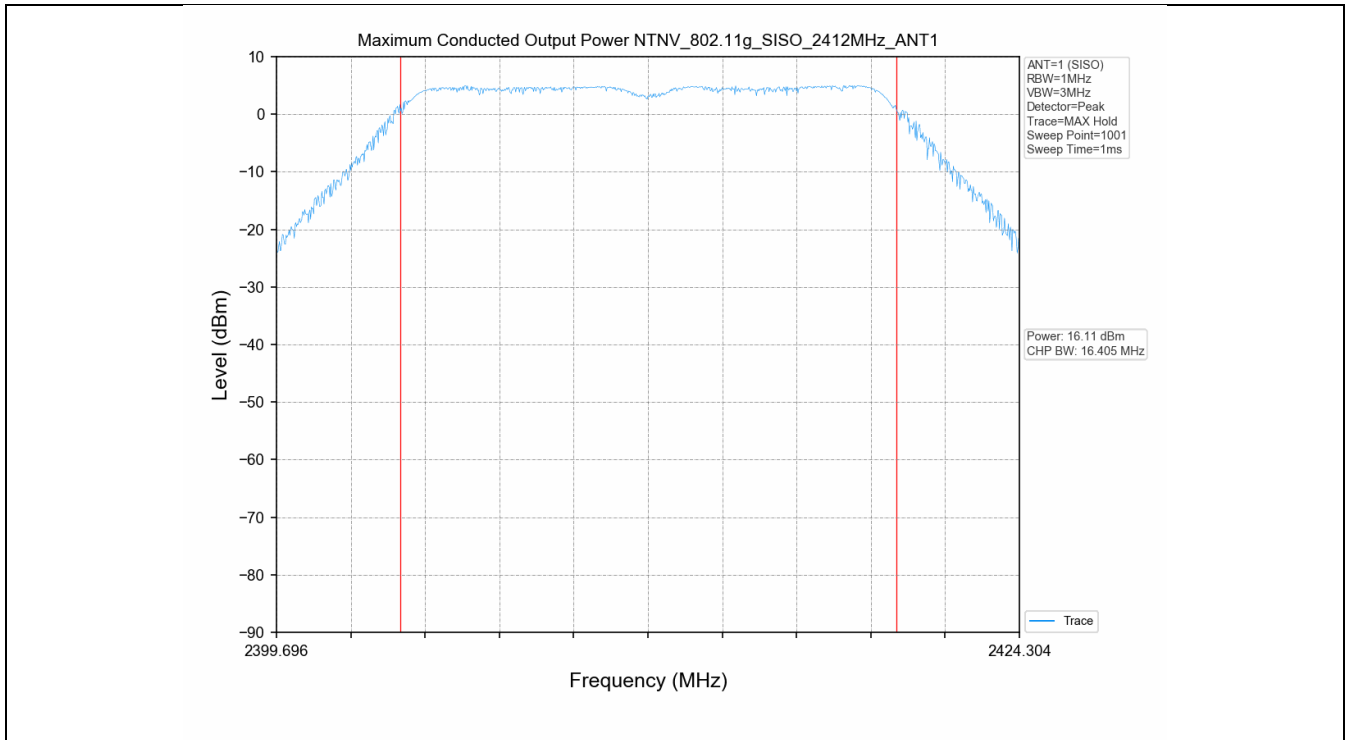

### 3. Maximum Conducted Output Power

#### 3.1 Test Result

Test Mode	Frequency (MHz)	Tx Type	Measured Peak Output Power (dBm)	Limits (dBm)	Verdict
			Ant 1		
802.11b	2412	SISO	15.65	30	PASS
	2437	SISO	15.56	30	PASS
	2462	SISO	15.73	30	PASS
802.11g	2412	SISO	16.11	30	PASS
	2437	SISO	15.94	30	PASS
	2462	SISO	16.04	30	PASS
802.11n(HT20)	2412	SISO	15.55	30	PASS
	2437	SISO	15.93	30	PASS
	2462	SISO	16.21	30	PASS

#### 3.2 Test Graph