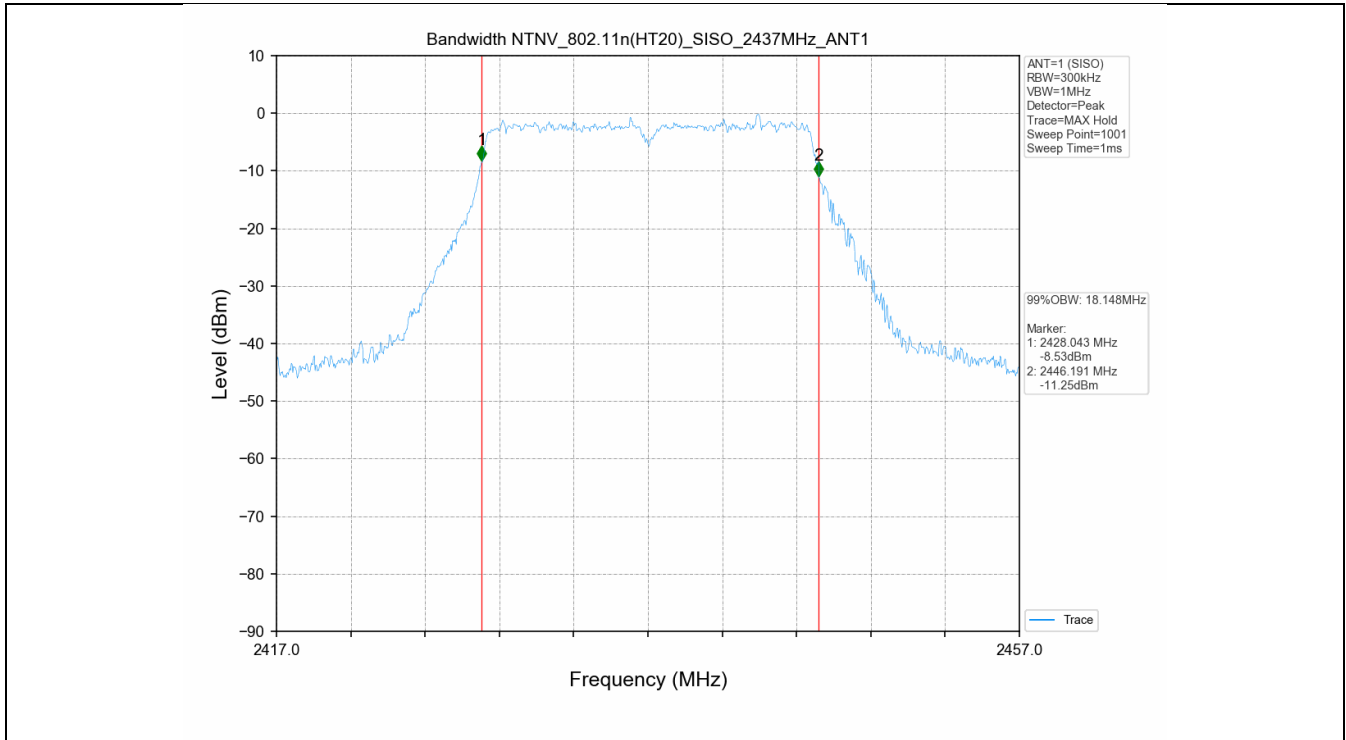

### 2.2 Test Graph - 6dB Bandwidth

### 2.3 Test Graph - 99% Occupied Bandwidth