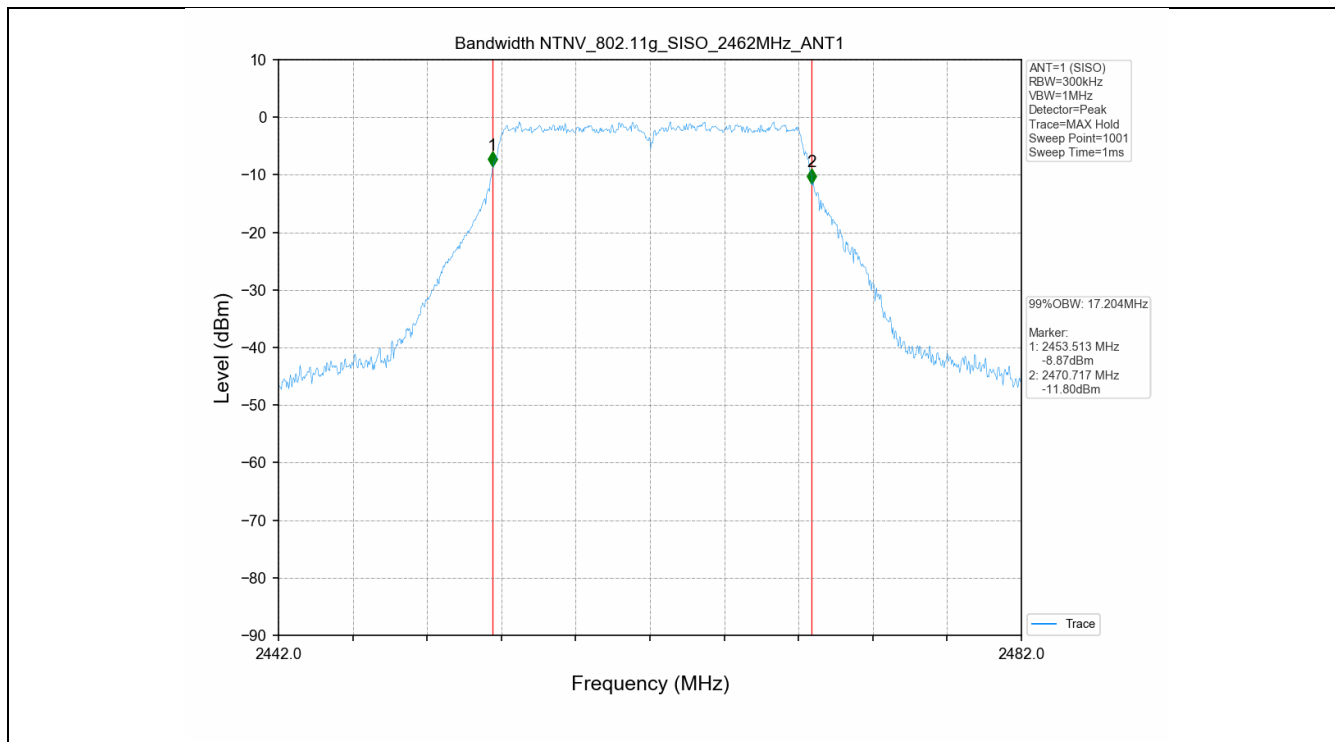

### 2.2 Test Graph - 6dB Bandwidth

### 2.3 Test Graph - 99% Occupied Bandwidth