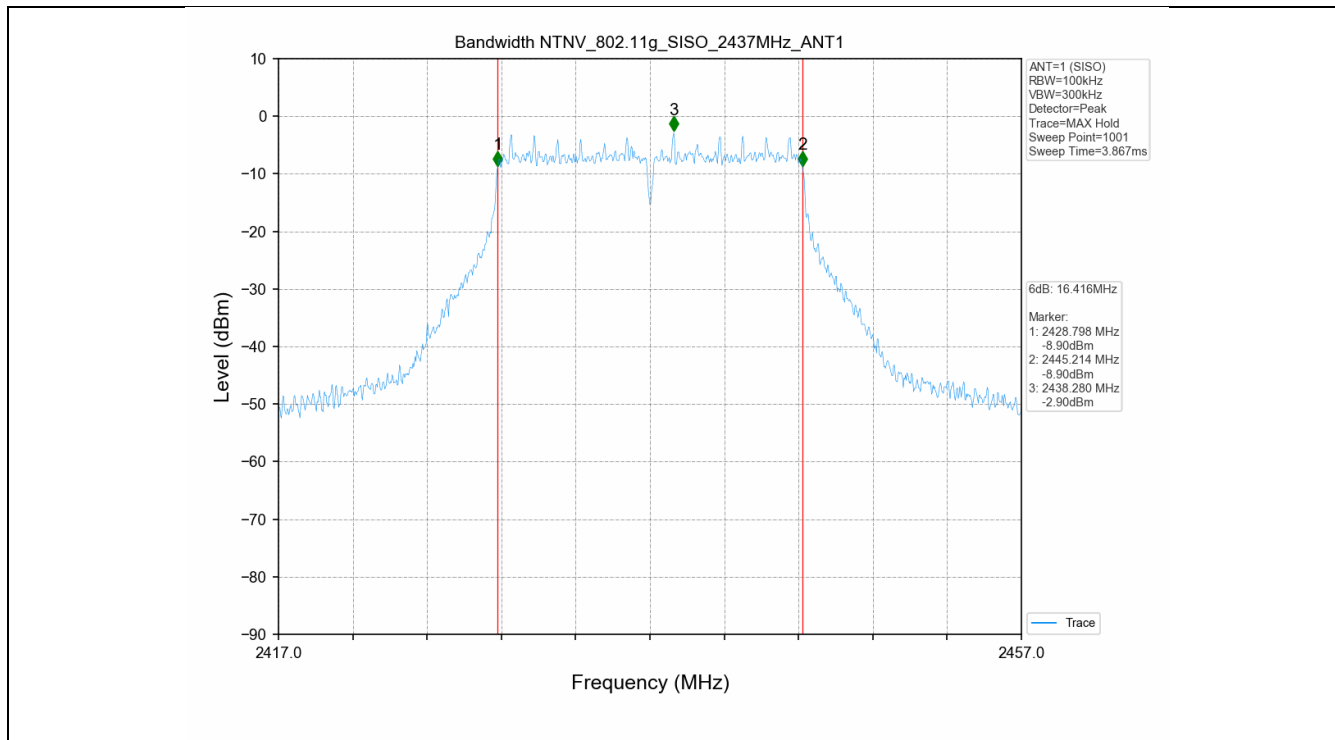

### 2.1 Test Result

Test Mode	Frequency (MHz)	TX Type	ANT No.	6dB Bandwidth					Verdict
				Test Result (MHz)	Limits (MHz)	1.5*BW (MHz)	Span using in the PSD (MHz)	Span using in the Power (MHz)	
802.11b	2412	SISO	1	9.586	≥0.5	14.379	14.379	14.379	PASS
	2437	SISO	1	10.098	≥0.5	15.147	15.147	15.147	PASS
	2462	SISO	1	10.058	≥0.5	15.087	15.087	15.087	PASS
802.11g	2412	SISO	1	16.405	≥0.5	24.608	24.608	24.608	PASS
	2437	SISO	1	16.416	≥0.5	24.624	24.624	24.624	PASS
	2462	SISO	1	16.416	≥0.5	24.624	24.624	24.624	PASS
802.11n(HT20)	2412	SISO	1	17.619	≥0.5	26.429	26.429	26.429	PASS
	2437	SISO	1	17.631	≥0.5	26.447	26.447	26.447	PASS
	2462	SISO	1	17.631	≥0.5	26.447	26.447	26.447	PASS

### 2.2 Test Graph - 6dB Bandwidth