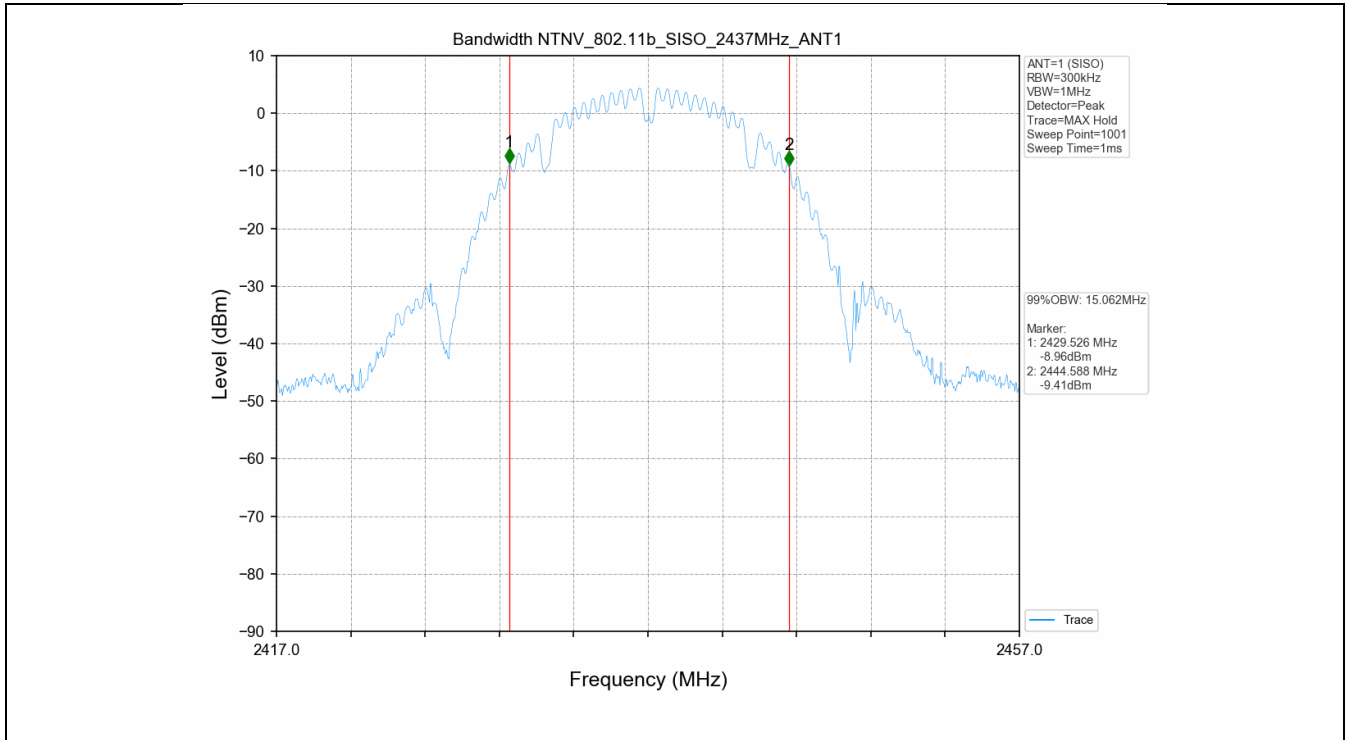

### 2.2 Test Graph - 6dB Bandwidth

### 2.3 Test Graph - 99% Occupied Bandwidth