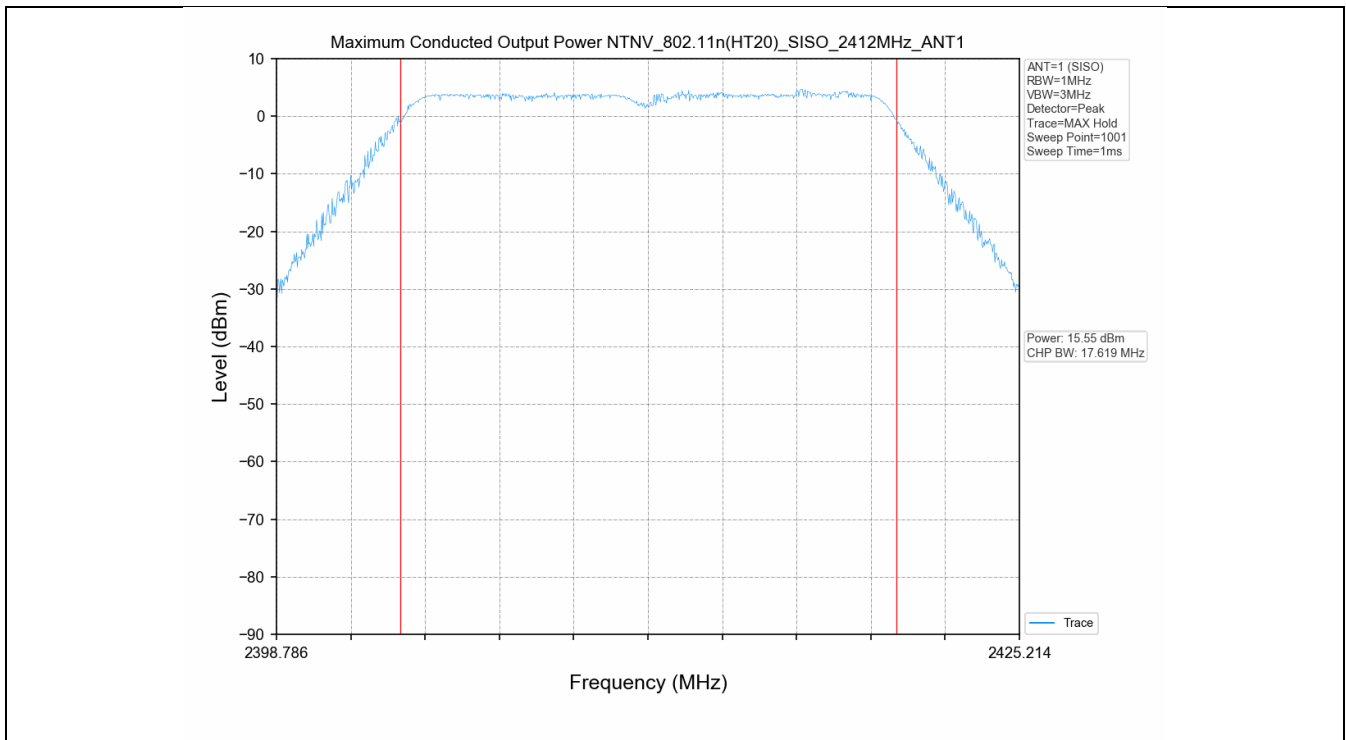

#### 3.1 Test Result

Test Mode	Frequency (MHz)	Tx Type	Measured Peak Output Power (dBm)	Limits (dBm)	Verdict
			Ant 1		
802.11b	2412	SISO	15.65	30	PASS
	2437	SISO	15.56	30	PASS
	2462	SISO	15.73	30	PASS
802.11g	2412	SISO	16.11	30	PASS
	2437	SISO	15.94	30	PASS
	2462	SISO	16.04	30	PASS
802.11n(HT20)	2412	SISO	15.55	30	PASS
	2437	SISO	15.93	30	PASS
	2462	SISO	16.21	30	PASS

#### 3.2 Test Graph