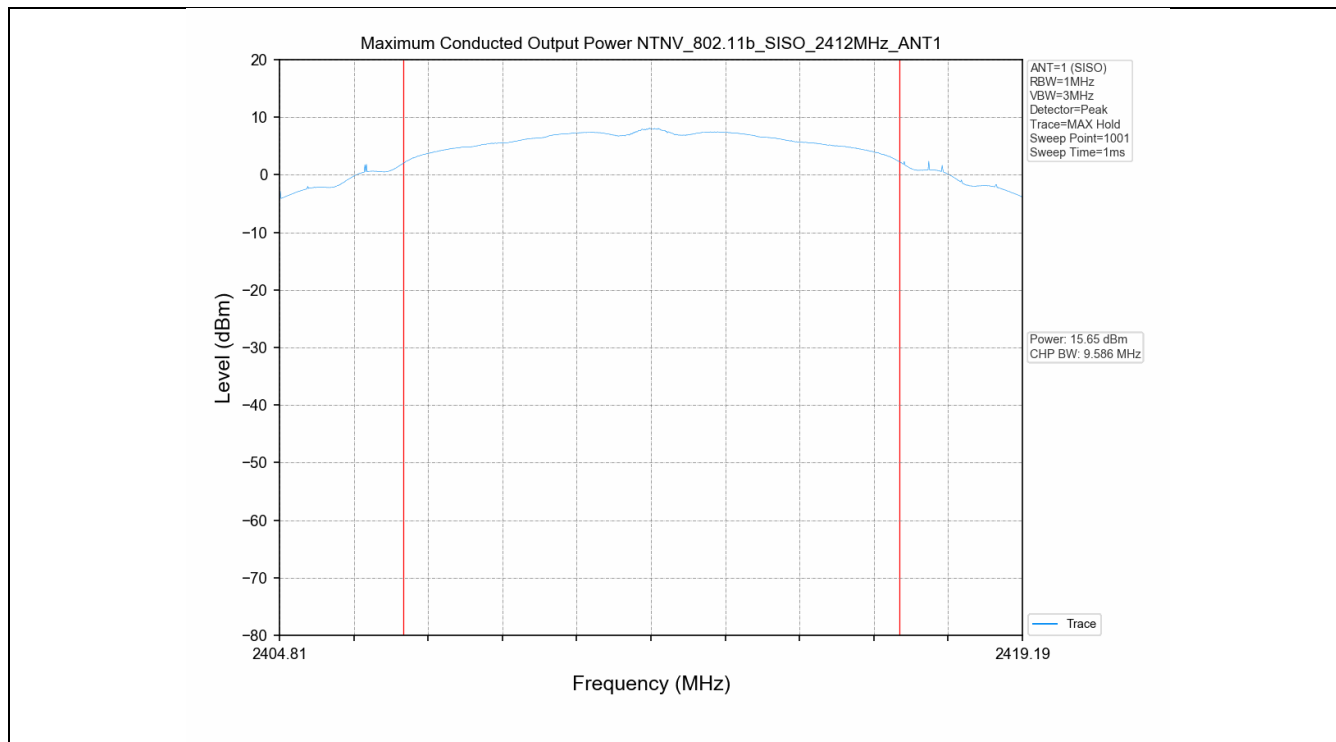

3. Maximum Conducted Output Power

3.1 Test Result

Test Mode	Frequency (MHz)	Tx Type	Measured Peak Output Power (dBm)	Limits (dBm)	Verdict
			Ant 1		
802.11b	2412	SISO	15.65	30	PASS
	2437	SISO	15.56	30	PASS
	2462	SISO	15.73	30	PASS
802.11g	2412	SISO	16.11	30	PASS
	2437	SISO	15.94	30	PASS
	2462	SISO	16.04	30	PASS
802.11n(HT20)	2412	SISO	15.55	30	PASS
	2437	SISO	15.93	30	PASS
	2462	SISO	16.21	30	PASS

3.2 Test Graph