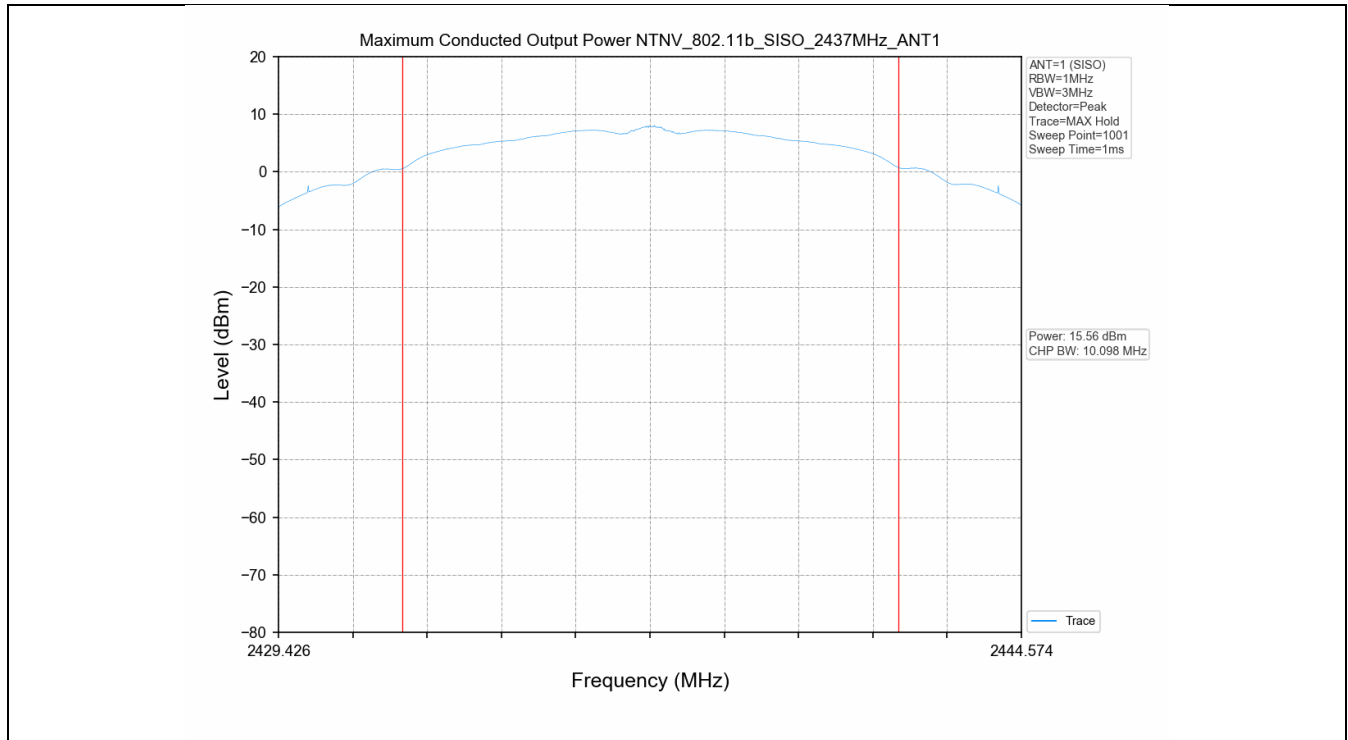

### 2.3 Test Graph - 99% Occupied Bandwidth

### 3. Maximum Conducted Output Power

#### 3.1 Test Result

Test Mode	Frequency (MHz)	Tx Type	Measured Peak Output Power (dBm)	Limits (dBm)	Verdict
			Ant 1		
802.11b	2412	SISO	15.65	30	PASS
	2437	SISO	15.56	30	PASS
	2462	SISO	15.73	30	PASS
802.11g	2412	SISO	16.11	30	PASS
	2437	SISO	15.94	30	PASS
	2462	SISO	16.04	30	PASS
802.11n(HT20)	2412	SISO	15.55	30	PASS
	2437	SISO	15.93	30	PASS
	2462	SISO	16.21	30	PASS

#### 3.2 Test Graph