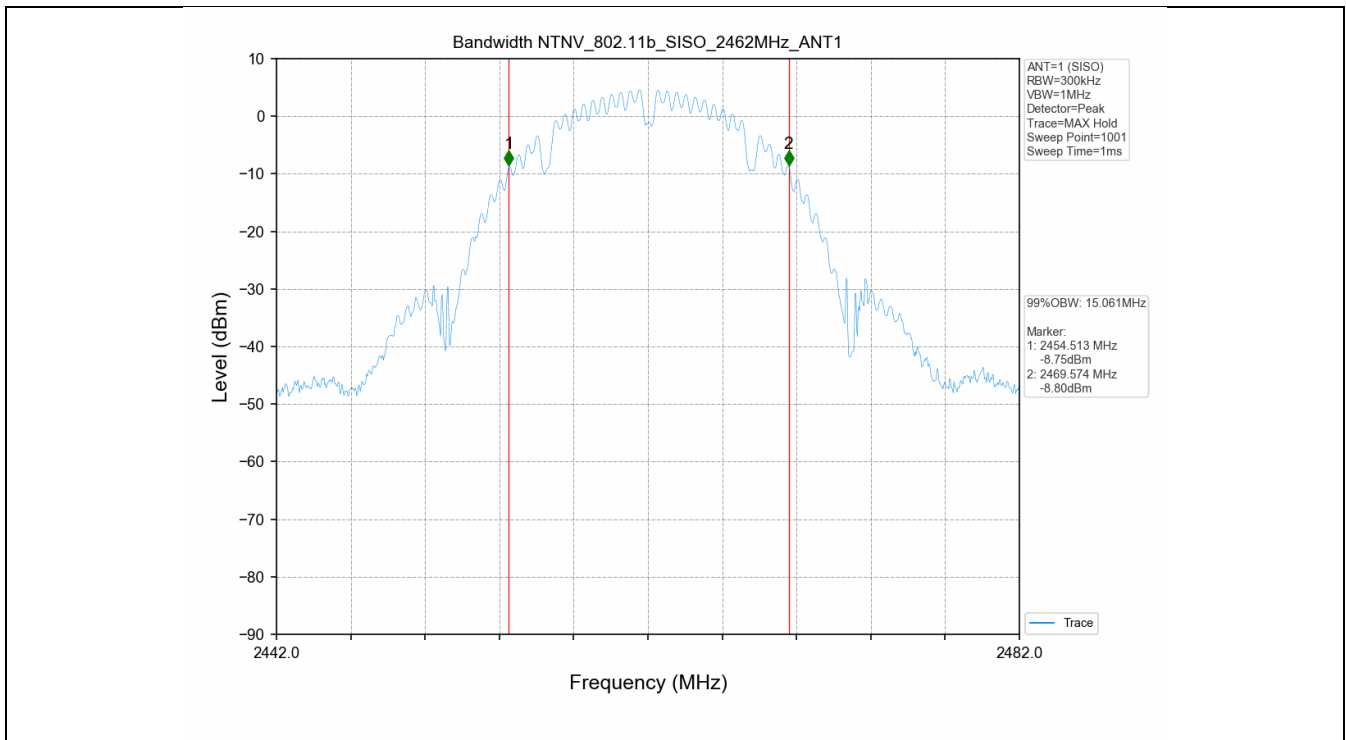

### 2.2 Test Graph - 6dB Bandwidth

### 2.3 Test Graph - 99% Occupied Bandwidth