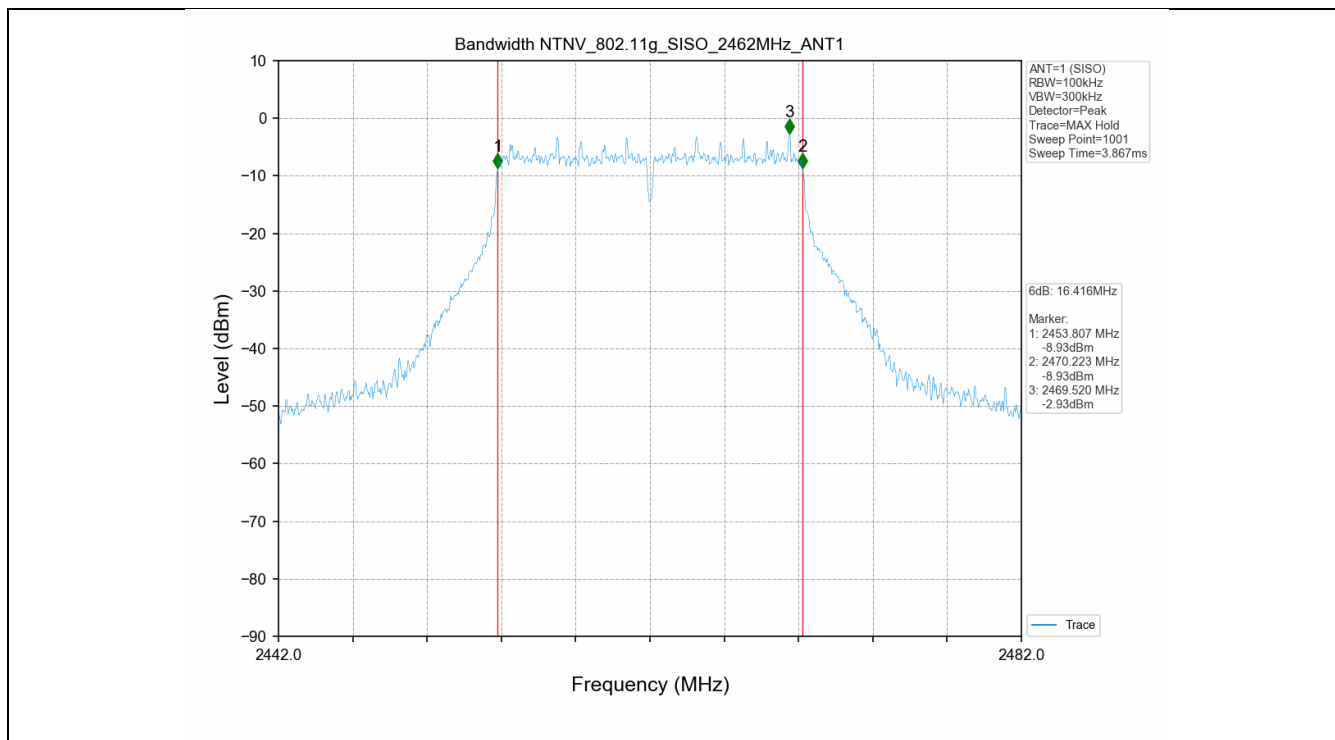

### 2.1 Test Result

Test Mode	Frequency (MHz)	TX Type	ANT No.	6dB Bandwidth					Verdict
				Test Result (MHz)	Limits (MHz)	1.5*BW (MHz)	Span using in the PSD (MHz)	Span using in the Power (MHz)	
802.11b	2412	SISO	1	9.586	≥0.5	14.379	14.379	14.379	PASS
	2437	SISO	1	10.098	≥0.5	15.147	15.147	15.147	PASS
	2462	SISO	1	10.058	≥0.5	15.087	15.087	15.087	PASS
802.11g	2412	SISO	1	16.405	≥0.5	24.608	24.608	24.608	PASS
	2437	SISO	1	16.416	≥0.5	24.624	24.624	24.624	PASS
	2462	SISO	1	16.416	≥0.5	24.624	24.624	24.624	PASS
802.11n(HT20)	2412	SISO	1	17.619	≥0.5	26.429	26.429	26.429	PASS
	2437	SISO	1	17.631	≥0.5	26.447	26.447	26.447	PASS
	2462	SISO	1	17.631	≥0.5	26.447	26.447	26.447	PASS

### 2.2 Test Graph - 6dB Bandwidth