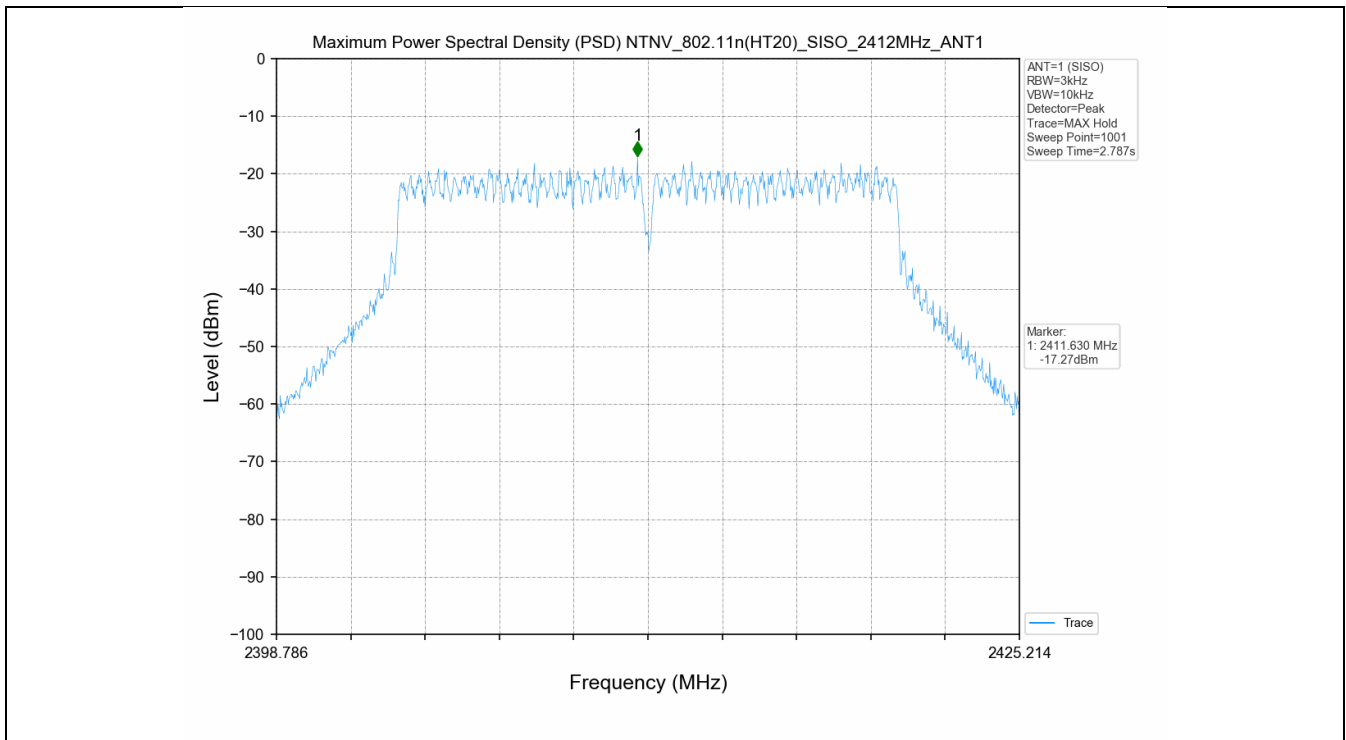

#### 3.2 Test Graph

## 4. Maximum Power Spectral Density (PSD)

### 4.1 Test Result

Test Mode	Frequency (MHz)	Tx Type	Maximum Power Spectral Density (dBm/3KHz)	Limits (dBm/3kHz)	Verdict
			Ant 1		
802.11b	2412	SISO	-9.04	≤8	PASS
	2437	SISO	-9.93	≤8	PASS
	2462	SISO	-8.36	≤8	PASS
802.11g	2412	SISO	-17.15	≤8	PASS
	2437	SISO	-17.39	≤8	PASS
	2462	SISO	-17.08	≤8	PASS
802.11n(HT20)	2412	SISO	-17.27	≤8	PASS
	2437	SISO	-17.08	≤8	PASS
	2462	SISO	-16.15	≤8	PASS

### 4.2 Test Graph