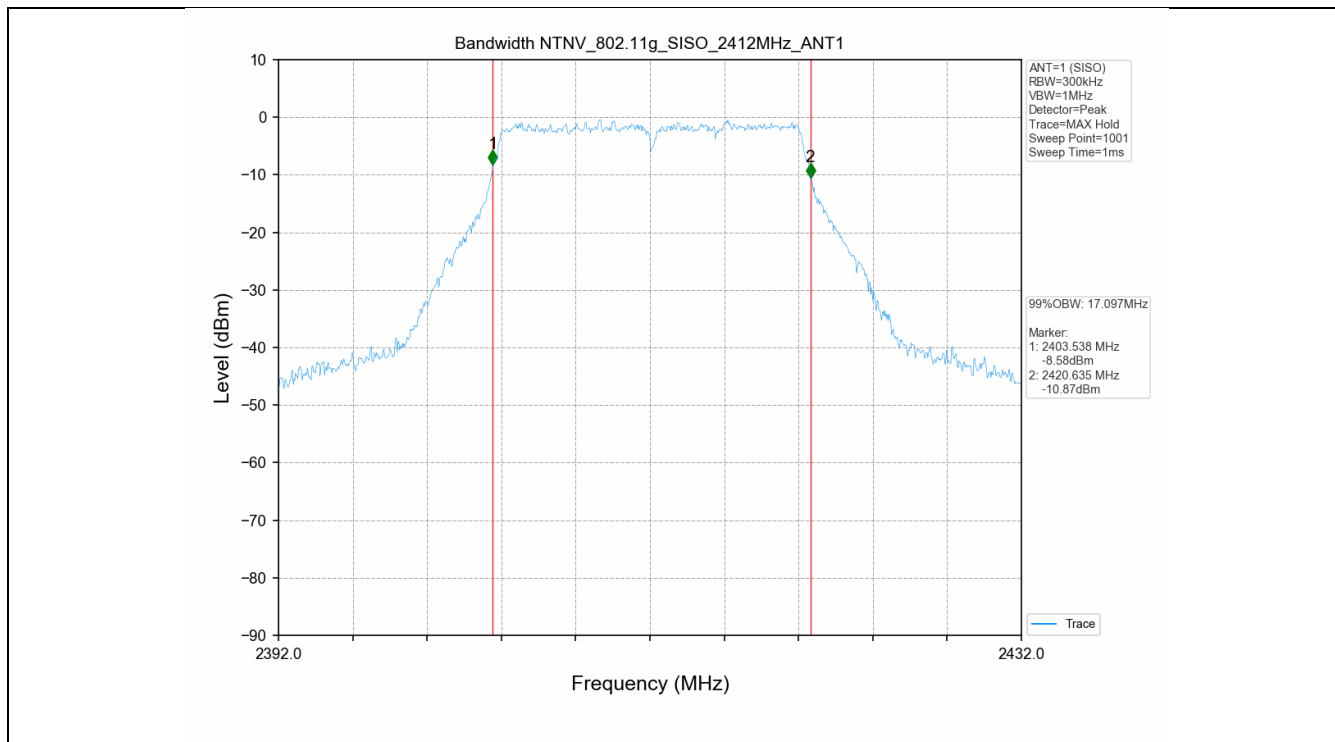

### 2.2 Test Graph - 6dB Bandwidth

### 2.3 Test Graph - 99% Occupied Bandwidth