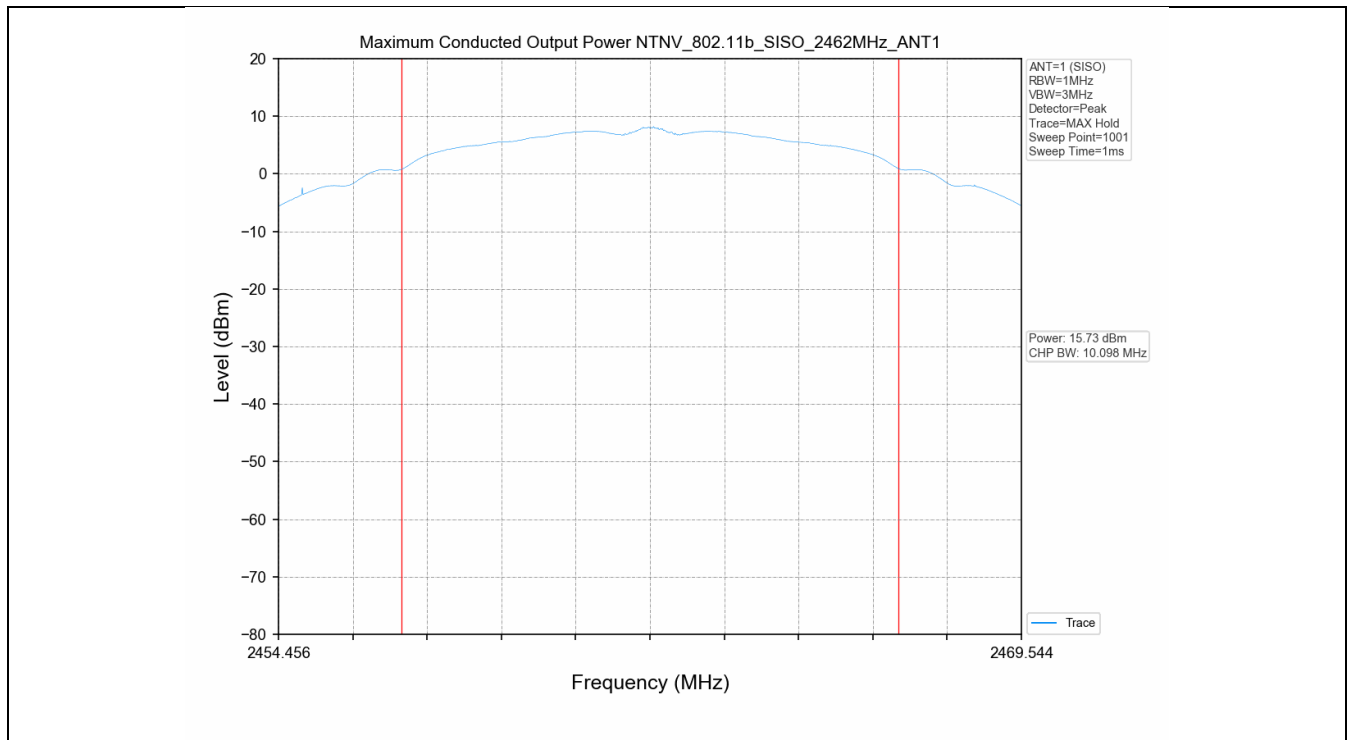

### 2.3 Test Graph - 99% Occupied Bandwidth

### 3. Maximum Conducted Output Power

#### 3.1 Test Result

Test Mode	Frequency (MHz)	Tx Type	Measured Peak Output Power (dBm)	Limits (dBm)	Verdict
			Ant 1		
802.11b	2412	SISO	15.65	30	PASS
	2437	SISO	15.56	30	PASS
	2462	SISO	15.73	30	PASS
802.11g	2412	SISO	16.11	30	PASS
	2437	SISO	15.94	30	PASS
	2462	SISO	16.04	30	PASS
802.11n(HT20)	2412	SISO	15.55	30	PASS
	2437	SISO	15.93	30	PASS
	2462	SISO	16.21	30	PASS

#### 3.2 Test Graph