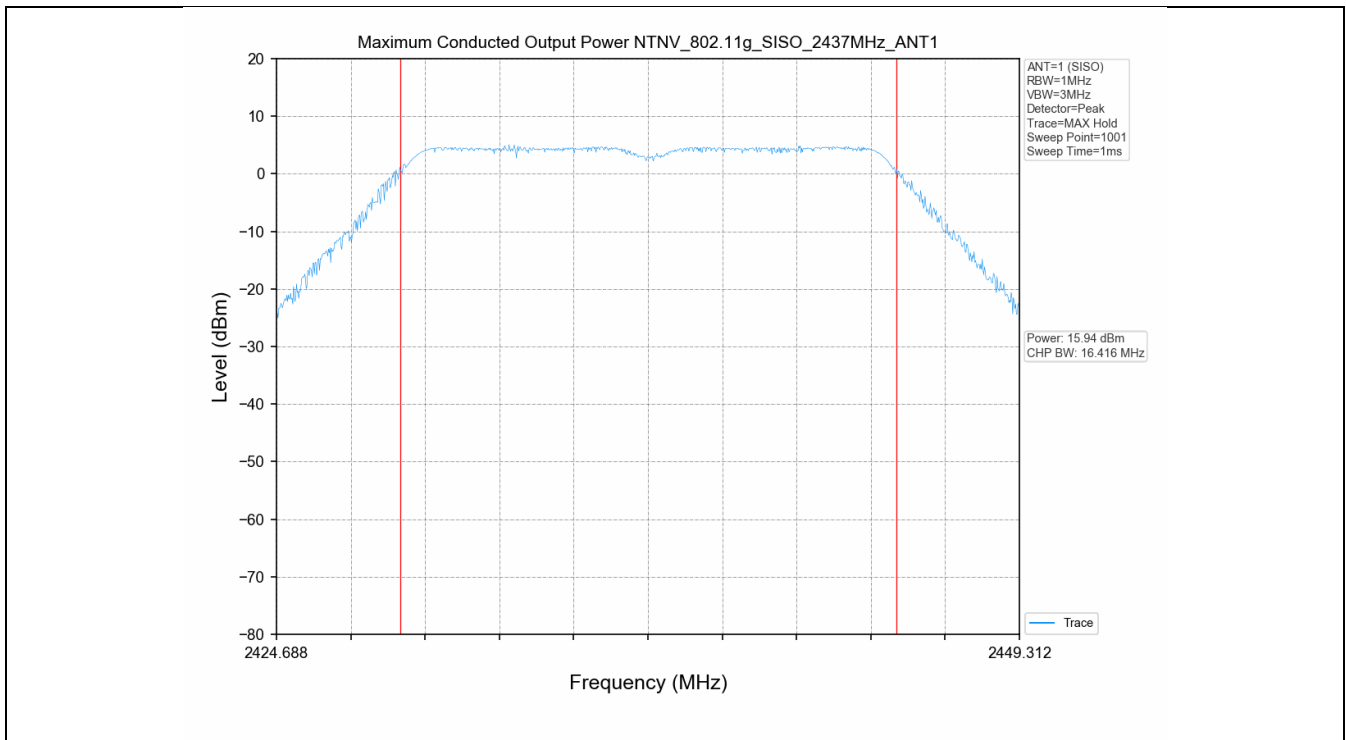

### 3. Maximum Conducted Output Power

#### 3.1 Test Result

Test Mode	Frequency (MHz)	Tx Type	Measured Peak Output Power (dBm)	Limits (dBm)	Verdict
			Ant 1		
802.11b	2412	SISO	15.65	30	PASS
	2437	SISO	15.56	30	PASS
	2462	SISO	15.73	30	PASS
802.11g	2412	SISO	16.11	30	PASS
	2437	SISO	15.94	30	PASS
	2462	SISO	16.04	30	PASS
802.11n(HT20)	2412	SISO	15.55	30	PASS
	2437	SISO	15.93	30	PASS
	2462	SISO	16.21	30	PASS

#### 3.2 Test Graph