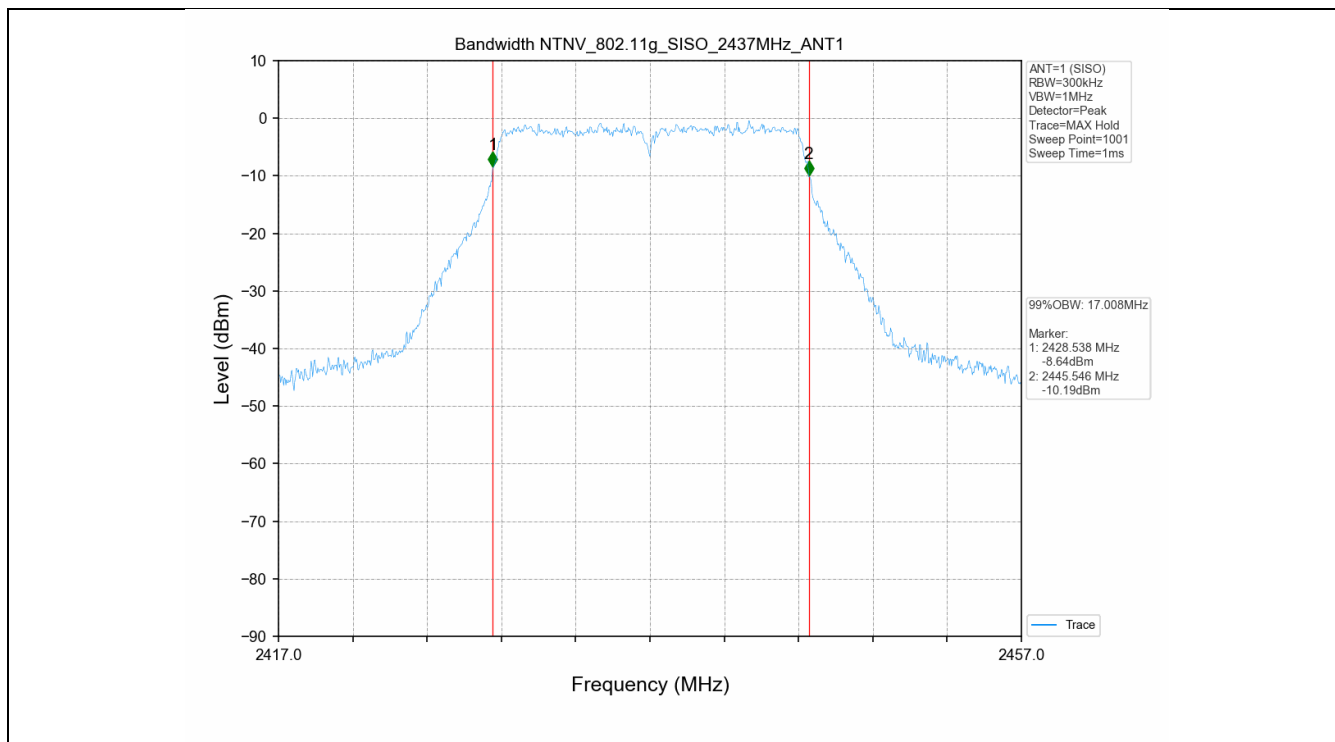

### 2.2 Test Graph - 6dB Bandwidth

### 2.3 Test Graph - 99% Occupied Bandwidth