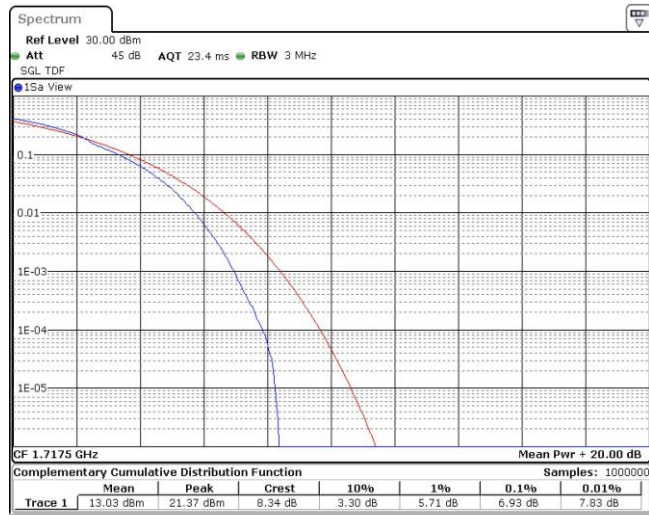

Band66-15MHz-QPSK-132322-1RB#0

Band66-15MHz-QPSK-132322-75RB#0

Band66-15MHz-QPSK-132597-1RB#0

Band66-15MHz-QPSK-132597-75RB#0

Band66-15MHz-16QAM-132047-1RB#0

Band66-15MHz-16QAM-132047-75RB#0

Band66-15MHz-16QAM-132322-1RB#0