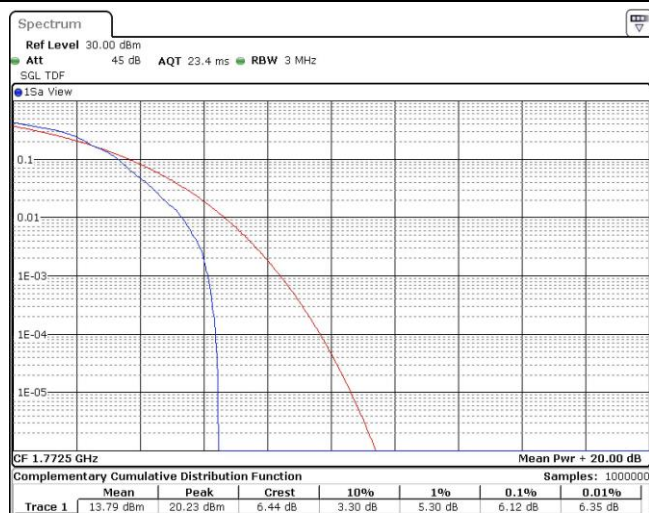

Band66-15MHz-QPSK-132322-1RB#0

Band66-15MHz-QPSK-132322-75RB#0

Band66-15MHz-QPSK-132597-1RB#0

Band66-15MHz-QPSK-132597-75RB#0

Band66-15MHz-16QAM-132047-1RB#0

Band66-15MHz-16QAM-132047-75RB#0

Band66-15MHz-16QAM-132322-1RB#0