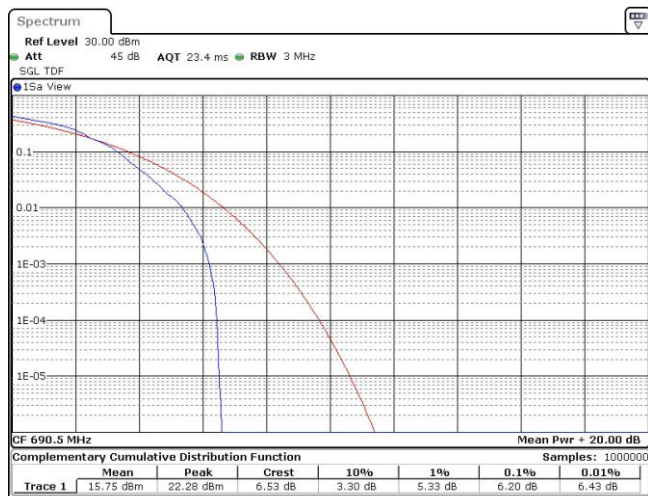

Band71-15MHz-QPSK-133397-75RB#0

Date: 7.DEC.2023 15:09:25

Band71-15MHz-16QAM-133197-1RB#0