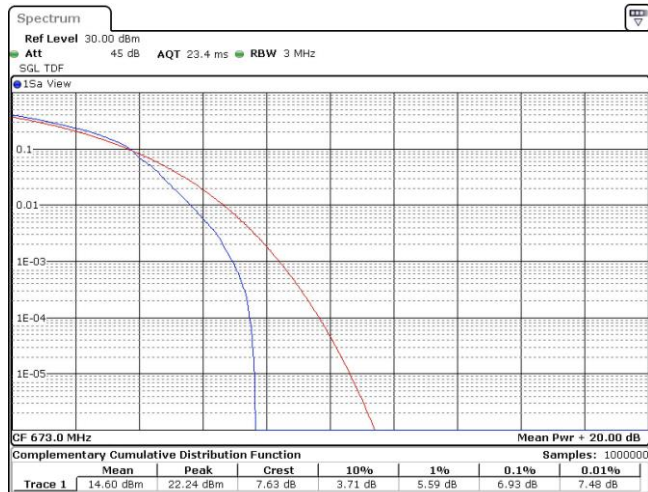

Band71-20MHz-QPSK-133222-100RB#0

Date: 7.DEC.2023 15:14:30