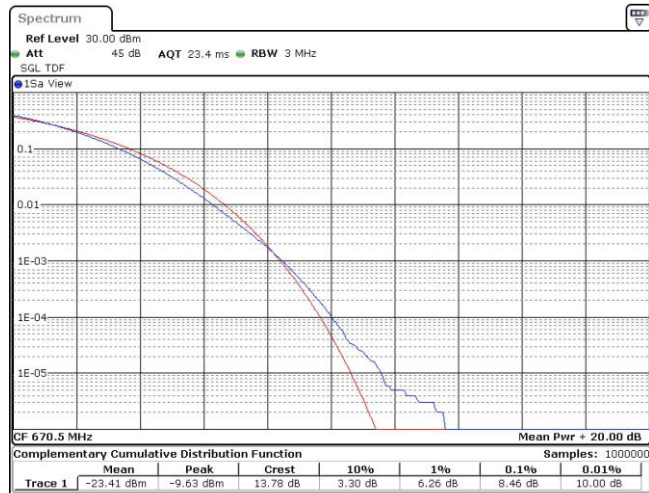

Date: 7.DEC.2023 15:08:50

Band71-15MHz-QPSK-133397-1RB#0

Date: 7.DEC.2023 15:09:08

Band71-15MHz-QPSK-133397-75RB#0

Date: 7.DEC.2023 15:09:25

Band71-15MHz-16QAM-133197-1RB#0

Date: 7.DEC.2023 15:08:07

Band71-15MHz-16QAM-133197-75RB#0