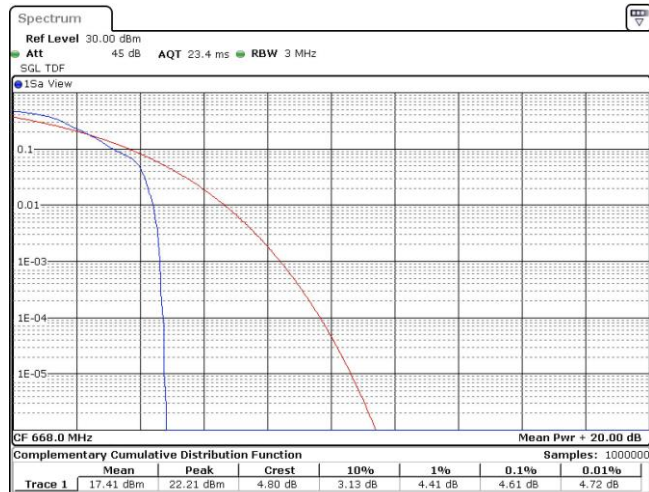

Band71-10MHz-QPSK-133172-50RB#0

Date: 7.DEC.2023 15:01:57