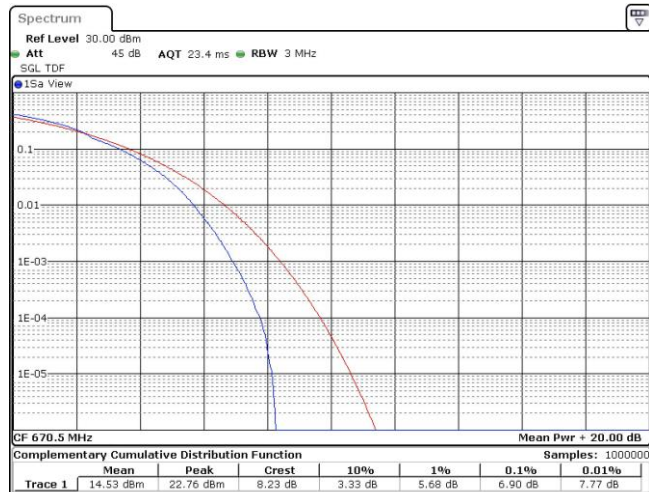

Date: 7.DEC.2023 15:08:50

Band71-15MHz-QPSK-133397-1RB#0

Date: 7.DEC.2023 15:09:08

Band71-15MHz-QPSK-133397-75RB#0

Date: 7.DEC.2023 15:09:25

Band71-15MHz-16QAM-133197-1RB#0

Date: 7.DEC.2023 15:08:07

Band71-15MHz-16QAM-133197-75RB#0