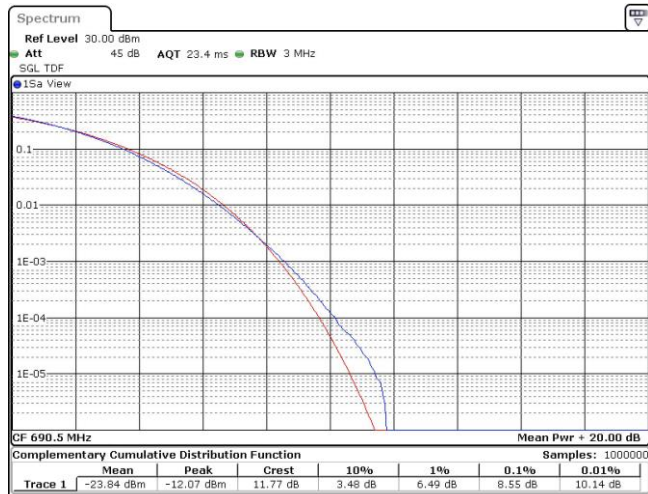

Band71-15MHz-QPSK-133397-1RB#0

Date: 7.DEC.2023 15:09:08