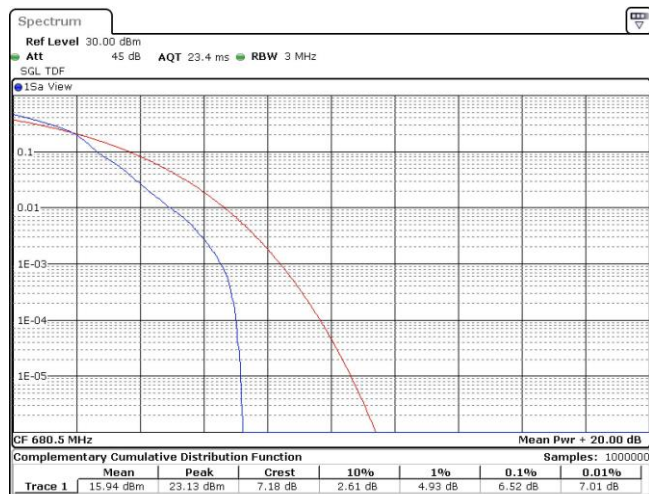

Band71-5MHz-16QAM-133297-1RB#0

Date: 7.DEC.2023 14:56:04

Band71-5MHz-16QAM-133297-25RB#0