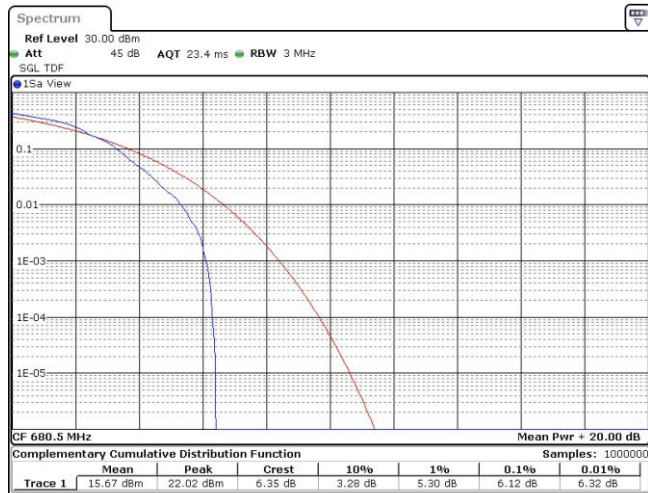

Date: 7.DEC.2023 15:03:17

Band71-15MHz-QPSK-133197-1RB#0

Date: 7 DEC 2023 15:07:59

Band71-15MHz-QPSK-133197-75RB#0

Date: 7 DEC 2023 15:08:15

Band71-15MHz-QPSK-133297-1RB#0

Date: 7 DEC 2023 15:08:34

Band71-15MHz-QPSK-133297-75RB#0