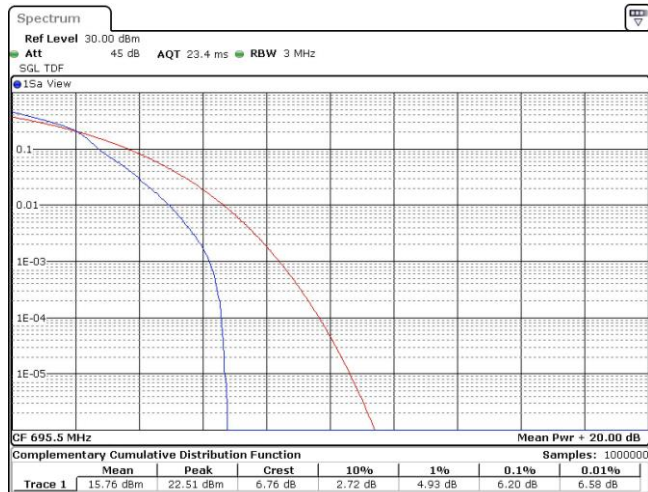

Date: 7.DEC.2023 14:55:46

Band71-5MHz-16QAM-133297-1RB#0

Date: 7.DEC.2023 14:56:04

Band71-5MHz-16QAM-133297-25RB#0

Date: 7.DEC.2023 14:56:21

Band71-5MHz-16QAM-133447-1RB#0

Date: 7.DEC.2023 14:56:40

Band71-5MHz-16QAM-133447-25RB#0