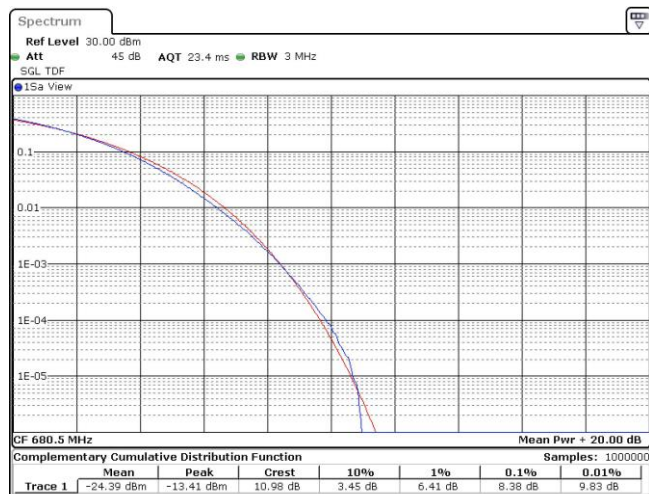

Band71-15MHz-16QAM-133297-1RB#0

Date: 7.DEC.2023 15:08:42

Band71-15MHz-16QAM-133297-75RB#0