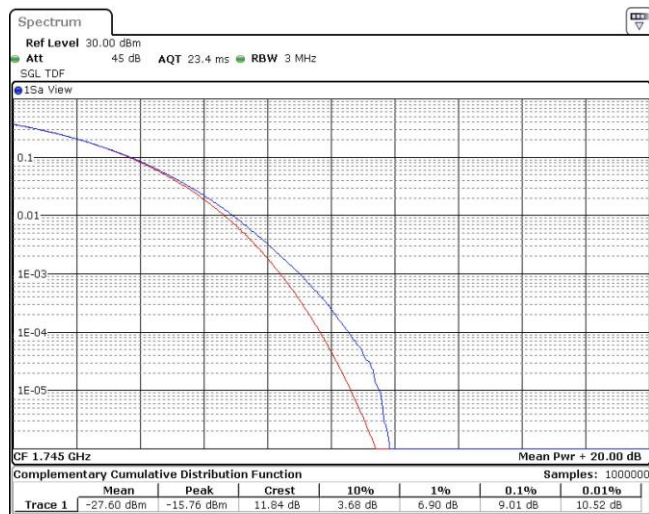

Band66-15MHz-QPSK-132322-1RB#0

Band66-15MHz-QPSK-132322-75RB#0

Band66-15MHz-QPSK-132597-1RB#0

Band66-15MHz-QPSK-132597-75RB#0

Band66-15MHz-16QAM-132047-1RB#0

Band66-15MHz-16QAM-132047-75RB#0

Band66-15MHz-16QAM-132322-1RB#0