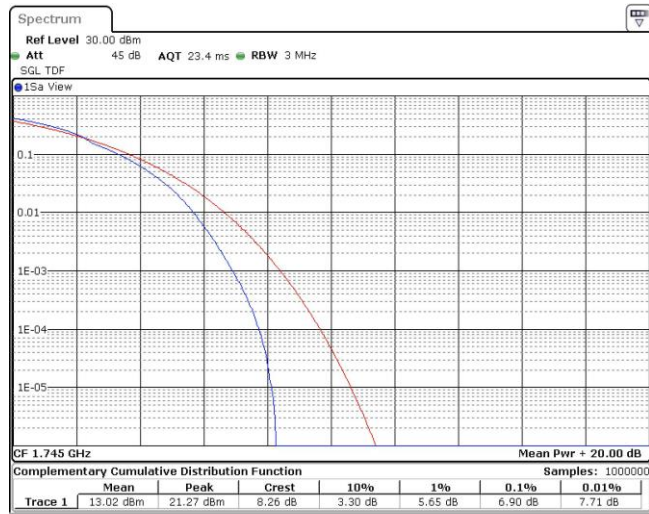

Band66-15MHz-16QAM-132322-75RB#0