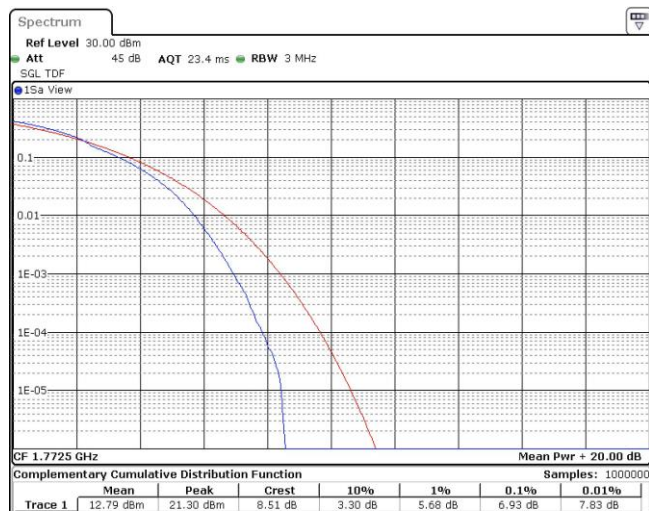

Band66-15MHz-16QAM-132597-75RB#0