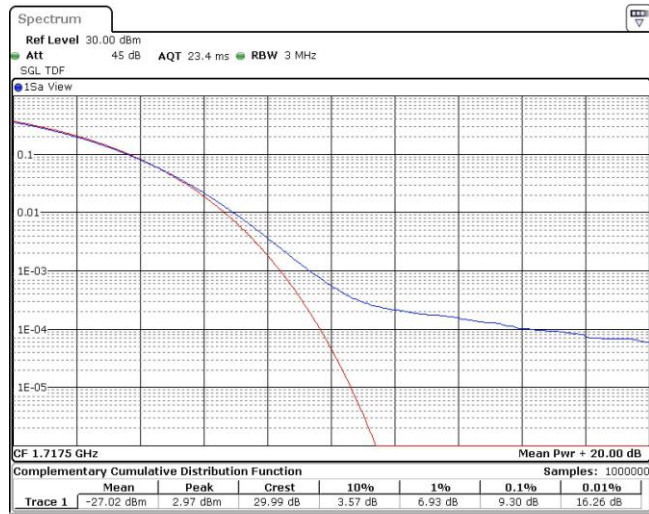

Band66-15MHz-QPSK-132322-1RB#0

Band66-15MHz-QPSK-132322-75RB#0

Band66-15MHz-QPSK-132597-1RB#0

Band66-15MHz-QPSK-132597-75RB#0

Band66-15MHz-16QAM-132047-1RB#0

Band66-15MHz-16QAM-132047-75RB#0

Band66-15MHz-16QAM-132322-1RB#0