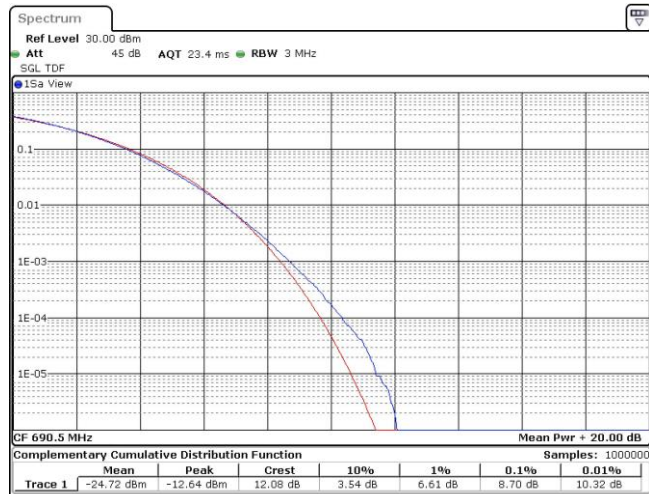

Date: 7.DEC.2023 15:08:24

Band71-15MHz-16QAM-133297-1RB#0

Date: 7.DEC.2023 15:08:42

Band71-15MHz-16QAM-133297-75RB#0

Date: 7.DEC.2023 15:08:59

Band71-15MHz-16QAM-133397-1RB#0

Date: 7.DEC.2023 15:09:17

Band71-15MHz-16QAM-133397-75RB#0