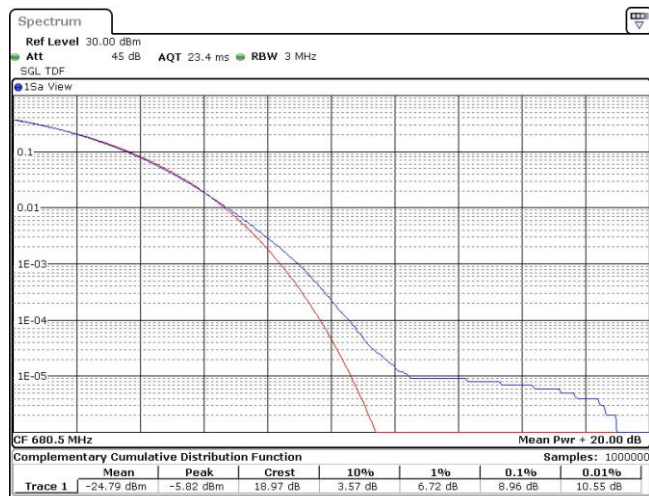

Date: 7.DEC.2023 15:03:17

Band71-15MHz-QPSK-133197-1RB#0

Date: 7 DEC 2023 15:07:59

Band71-15MHz-QPSK-133197-75RB#0

Date: 7 DEC 2023 15:08:15

Band71-15MHz-QPSK-133297-1RB#0

Date: 7 DEC 2023 15:08:34

Band71-15MHz-QPSK-133297-75RB#0