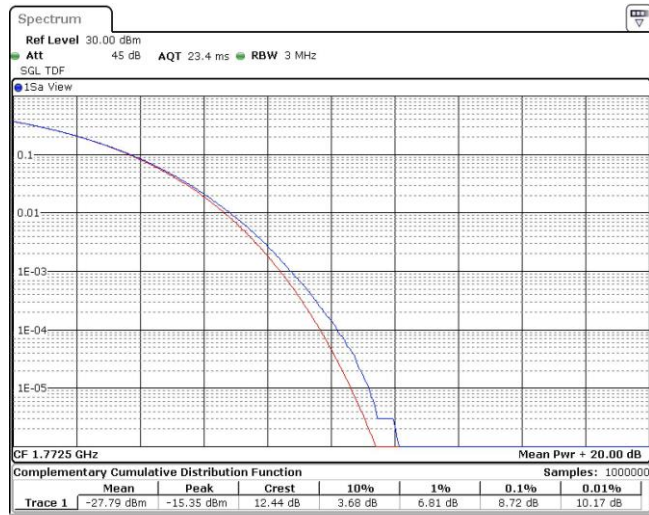

Band66-15MHz-16QAM-132597-1RB#0