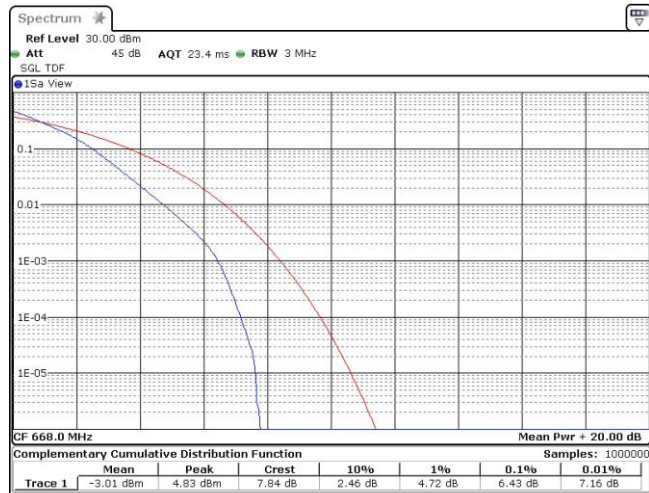

Date: 7.DEC.2023 15:01:40