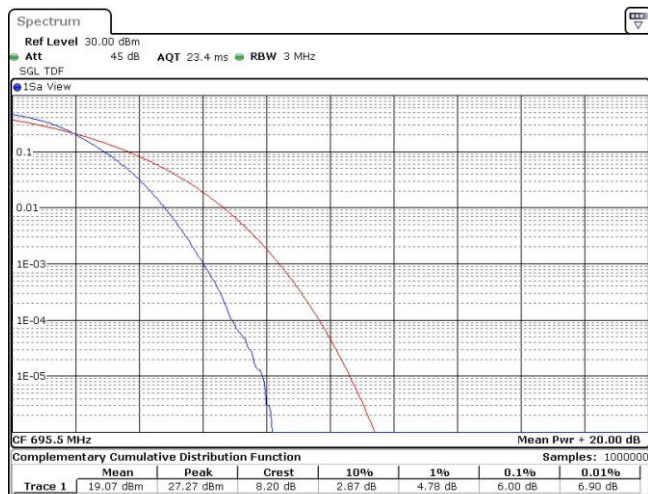

Date: 7.DEC.2023 14:55:46

Band71-5MHz-16QAM-133297-1RB#0

Date: 7.DEC.2023 14:56:04

Band71-5MHz-16QAM-133297-25RB#0

Date: 7.DEC.2023 14:56:21

Band71-5MHz-16QAM-133447-1RB#0

Date: 7.DEC.2023 14:56:40

Band71-5MHz-16QAM-133447-25RB#0