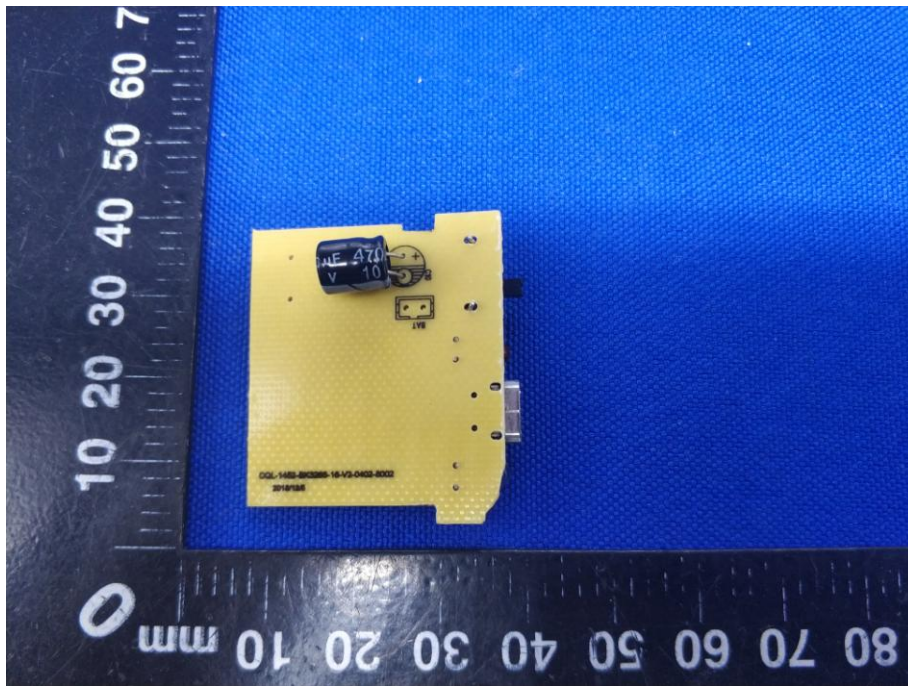

Appendix B: Photographs of EUT

Product: Bluetooth Speaker

Model: CQL1517-B

Internal Photos

Antenna