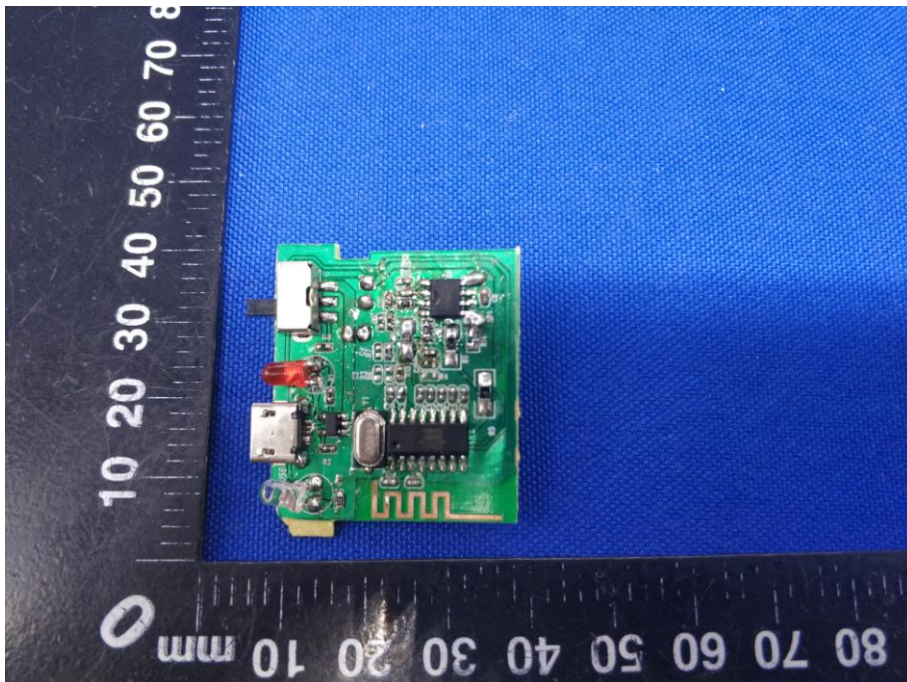

Appendix B: Photographs of EUT

Product: Bluetooth Speaker

Model: CQL1517-B

Internal Photos

Antenna