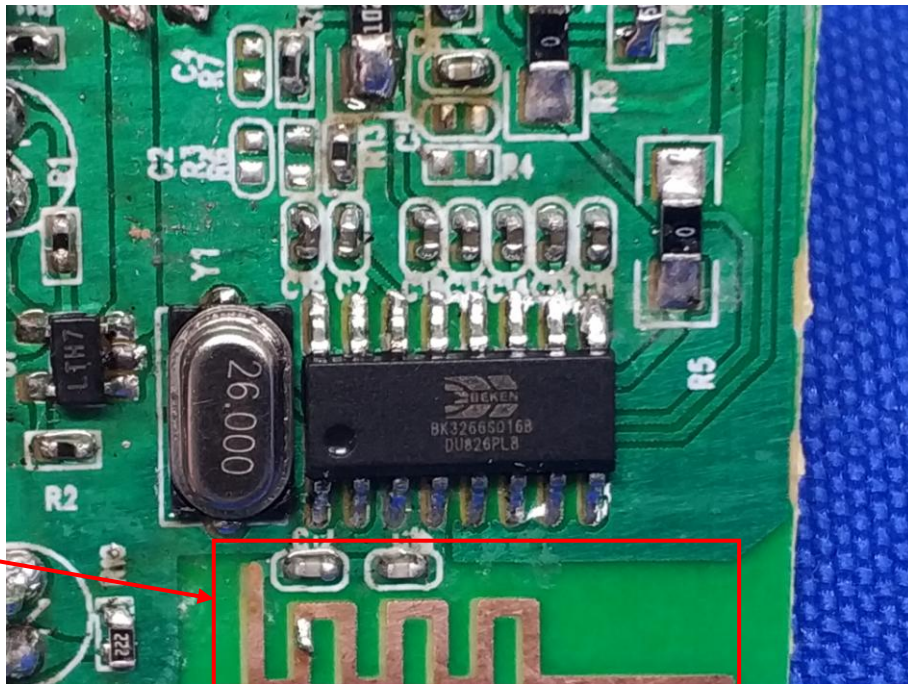

Appendix B: Photographs of EUT

Product: Bluetooth Speaker

Model: CQL1517-B

Internal Photos

Antenna