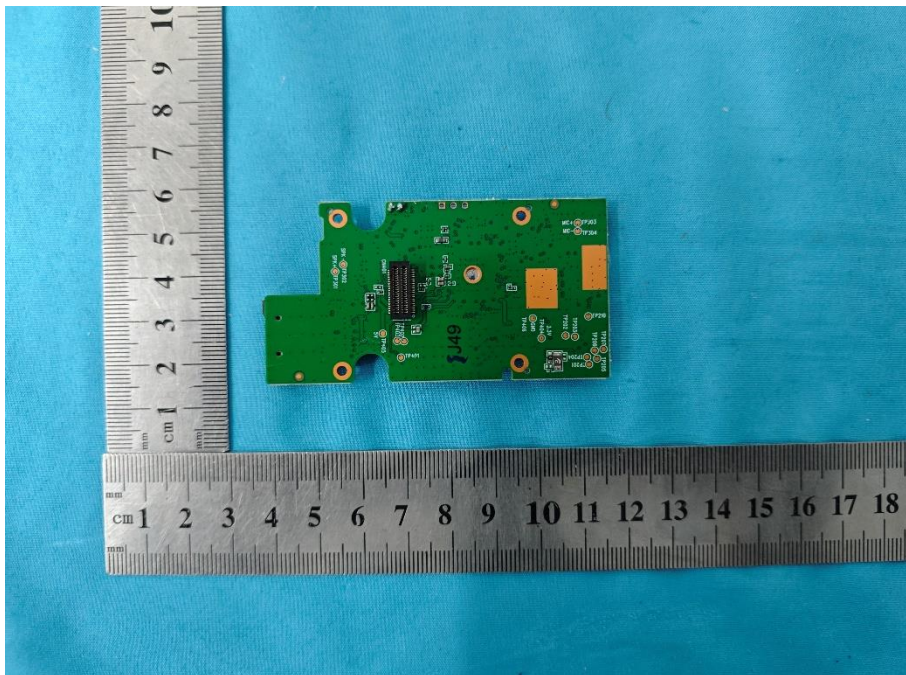

# CTC Laboratories, Inc.

Room 101 Building B, No. 7, Lanqing 1st Road, Luhu Community, Guanhu Subdistrict, Longhua District, Shenzhen, Guangdong, China

Tel: +86-755-27521059 Fax: +86-755-27521011 <http://www.sz-ctc.org.cn>

## Internal Photographs

BLE ANT