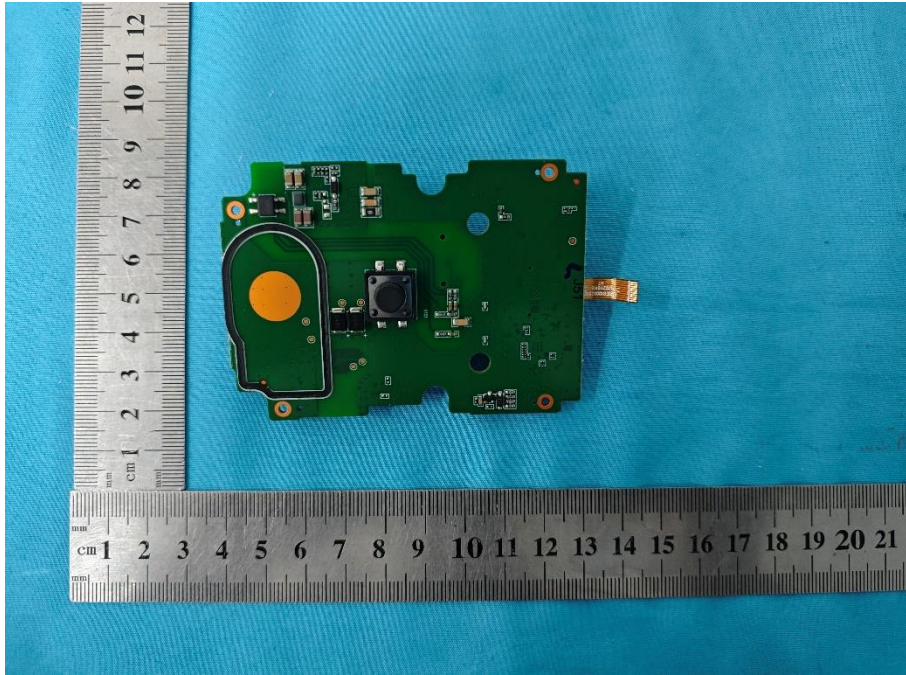

# CTC Laboratories, Inc.

Room 101 Building B, No. 7, Lanqing 1st Road, Luhu Community, Guanhu Subdistrict, Longhua District, Shenzhen, Guangdong, China

Tel: +86-755-27521059 Fax: +86-755-27521011 <http://www.sz-ctc.org.cn>

## Internal Photographs

BLE ANT