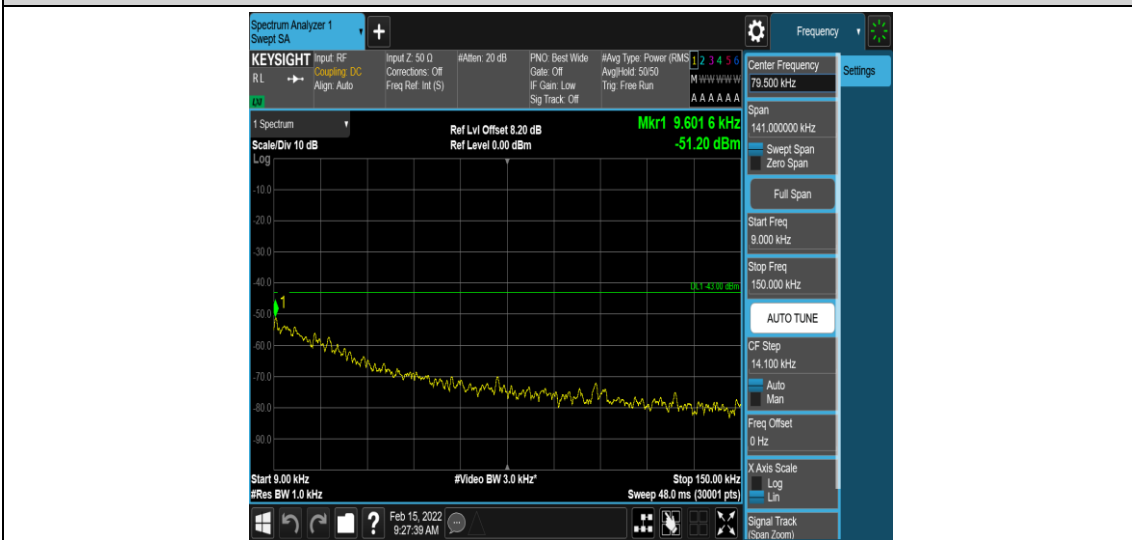

Band12-3MHz-16QAM-23095-1-0-Low-12000-26500--52.33-PASS

Band12-3MHz-16QAM-23165-1-0-High-0.009-0.15--51.2-PASS