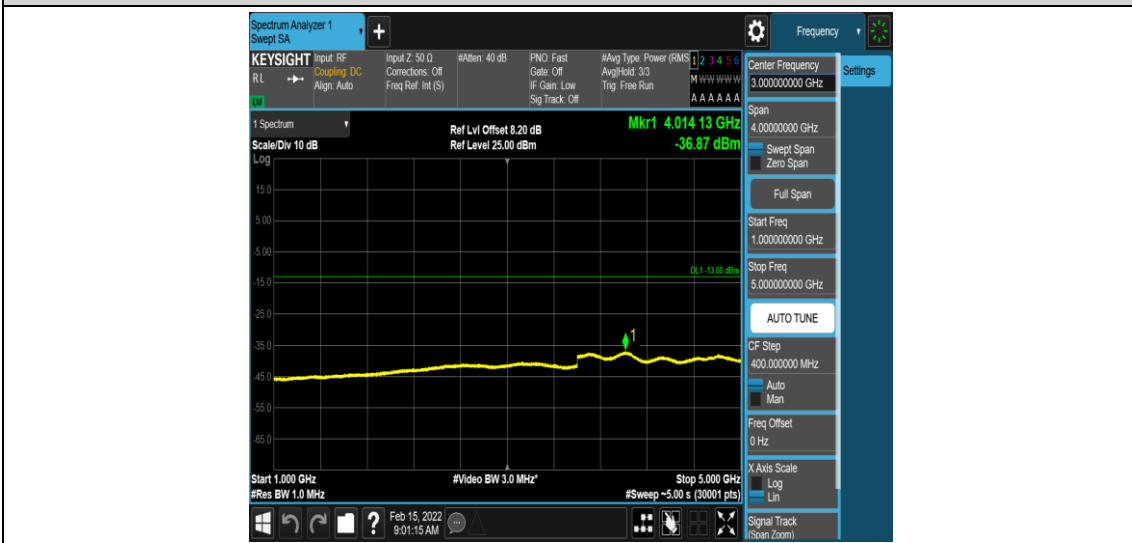

Band12-1.4MHz-QPSK-23173-1-0-High-30-1000--34.34-PASS

Band12-1.4MHz-QPSK-23173-1-0-High-1000-5000--36.52-PASS

Band12-1.4MHz-QPSK-23173-1-0-High-5000-12000--58.12-PASS

Band12-1.4MHz-QPSK-23173-1-0-High-12000-26500--52.66-PASS

Band12-1.4MHz-16QAM-23017-1-0-Low-0.009-0.15--54.04-PASS

Band12-1.4MHz-16QAM-23017-1-0-Low-0.15-30--53.56-PASS

Band12-1.4MHz-16QAM-23017-1-0-Low-30-1000--34.39-PASS

Band12-1.4MHz-16QAM-23017-1-0-Low-1000-5000--36.87-PASS