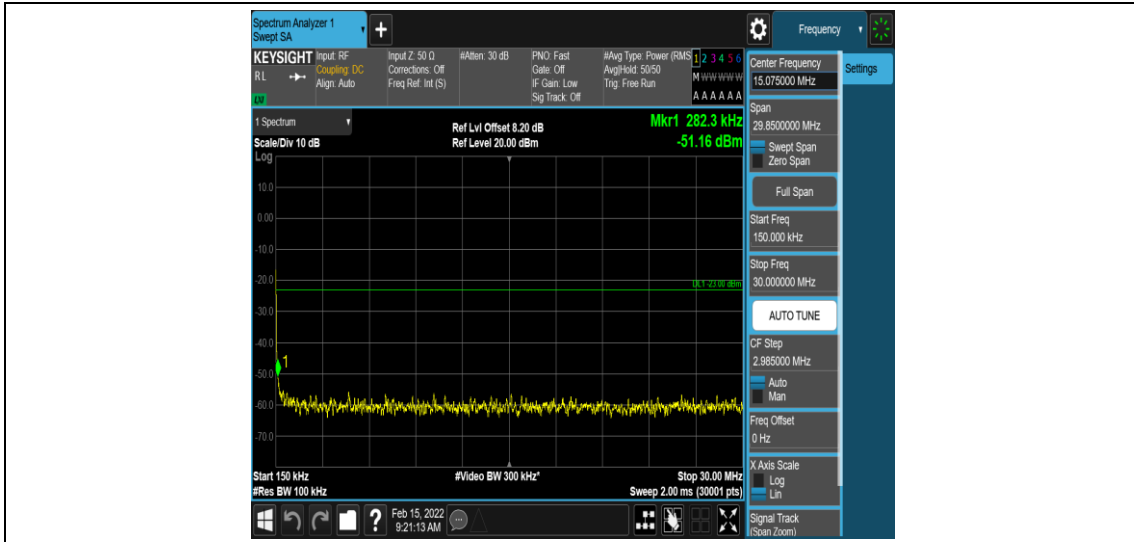

Band12-3MHz-16QAM-23025-1-0-Low-0.009-0.15--53.24-PASS

Band12-3MHz-16QAM-23025-1-0-Low-0.15-30--51.16-PASS