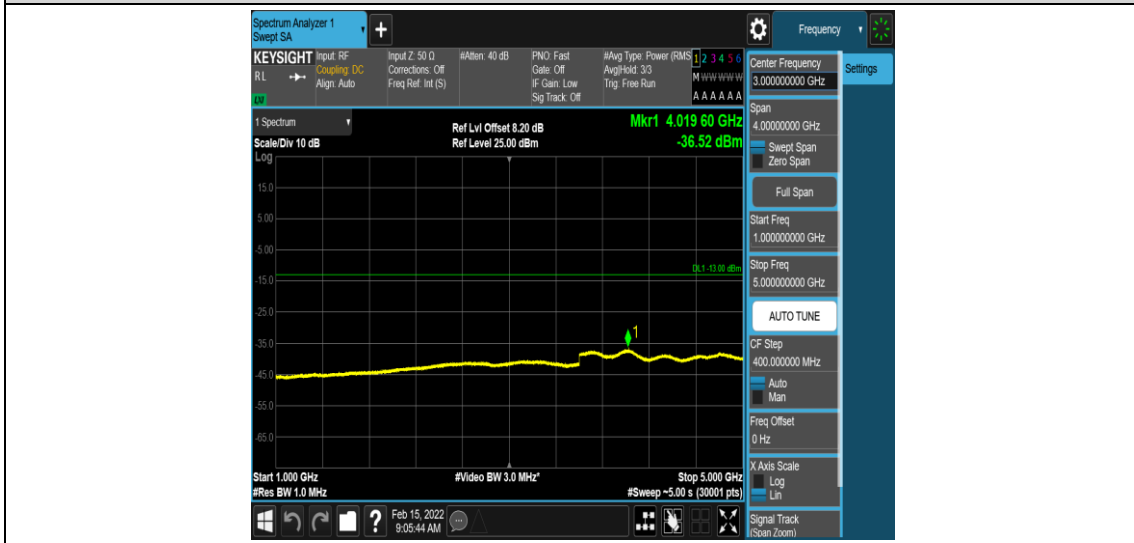

Band12-1.4MHz-QPSK-23095-1-0-Low-5000-12000--57.99-PASS

Band12-1.4MHz-QPSK-23095-1-0-Low-12000-26500--52.72-PASS

Band12-1.4MHz-QPSK-23173-1-0-High-0.009-0.15--51.91-PASS

Band12-1.4MHz-QPSK-23173-1-0-High-0.15-30--50.74-PASS

Band12-1.4MHz-QPSK-23173-1-0-High-30-1000--34.34-PASS

Band12-1.4MHz-QPSK-23173-1-0-High-1000-5000--36.52-PASS

Band12-1.4MHz-QPSK-23173-1-0-High-5000-12000--58.12-PASS

Band12-1.4MHz-QPSK-23173-1-0-High-12000-26500--52.66-PASS