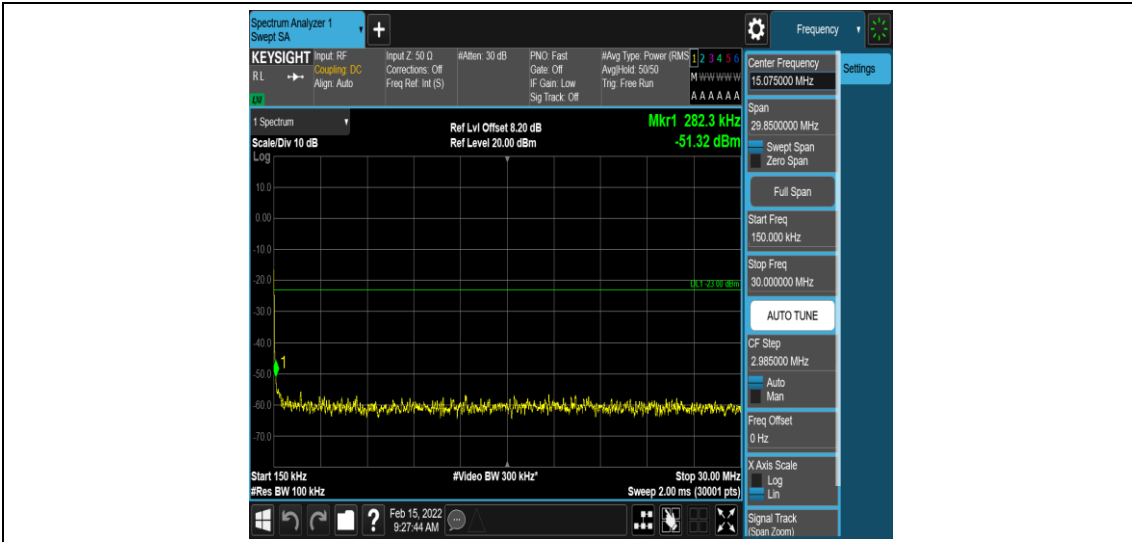

Band12-3MHz-16QAM-23165-1-0-High-0.009-0.15--51.2-PASS

Band12-3MHz-16QAM-23165-1-0-High-0.15-30--51.32-PASS