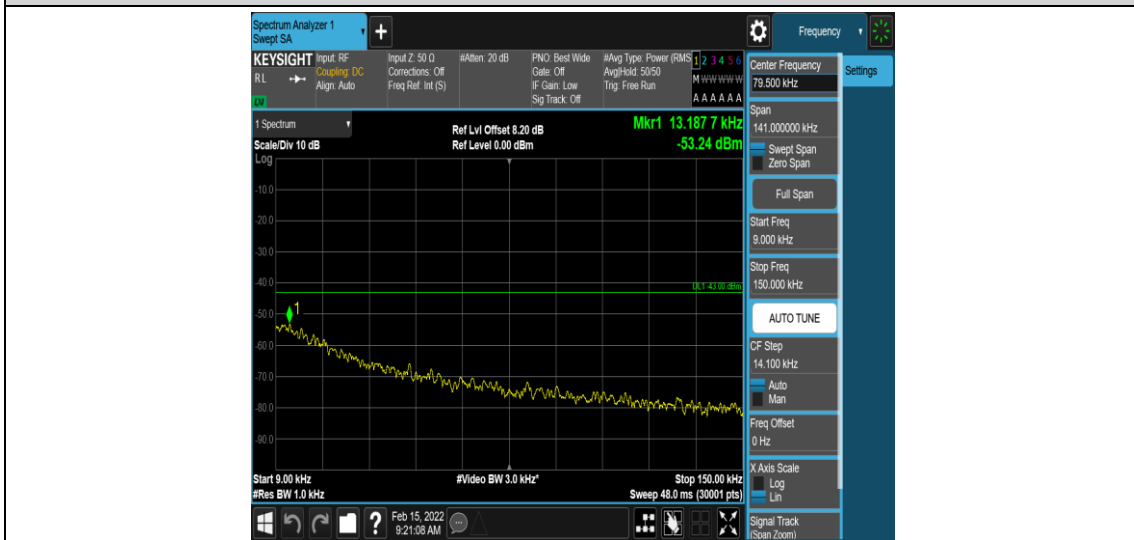

Band12-3MHz-QPSK-23165-1-0-High-12000-26500--52.72-PASS

Band12-3MHz-16QAM-23025-1-0-Low-0.009-0.15--53.24-PASS