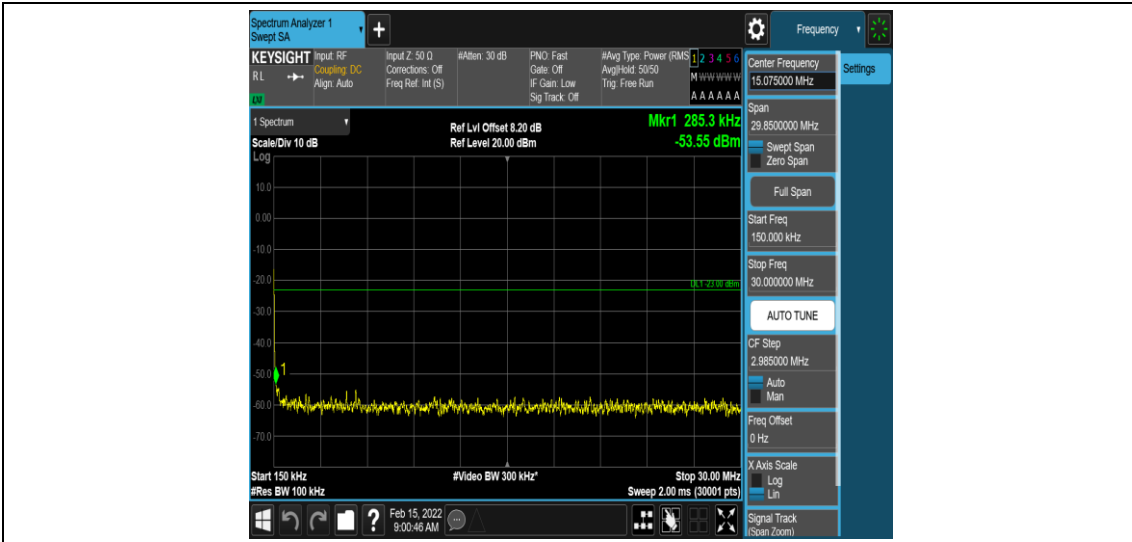

Band12-1.4MHz-16QAM-23017-1-0-Low-0.009-0.15--54.04-PASS

Band12-1.4MHz-16QAM-23017-1-0-Low-0.15-30--53.56-PASS