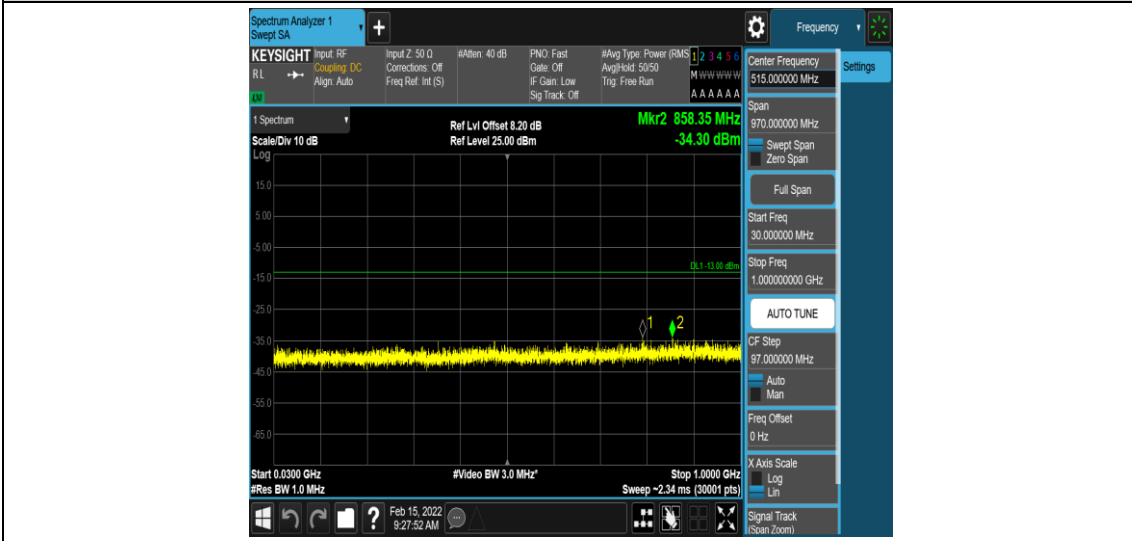

Band12-3MHz-16QAM-23165-1-0-High-0.15-30--51.32-PASS

Band12-3MHz-16QAM-23165-1-0-High-30-1000--34.3-PASS