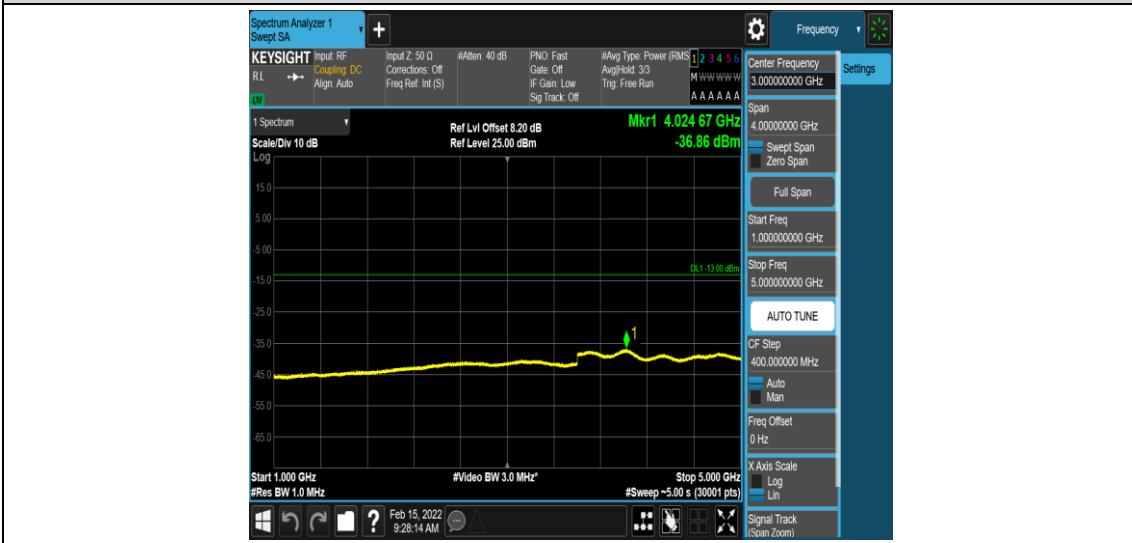

Band12-3MHz-16QAM-23095-1-0-Low-12000-26500--52.33-PASS

Band12-3MHz-16QAM-23165-1-0-High-0.009-0.15--51.2-PASS

Band12-3MHz-16QAM-23165-1-0-High-0.15-30--51.32-PASS

Band12-3MHz-16QAM-23165-1-0-High-30-1000--34.3-PASS