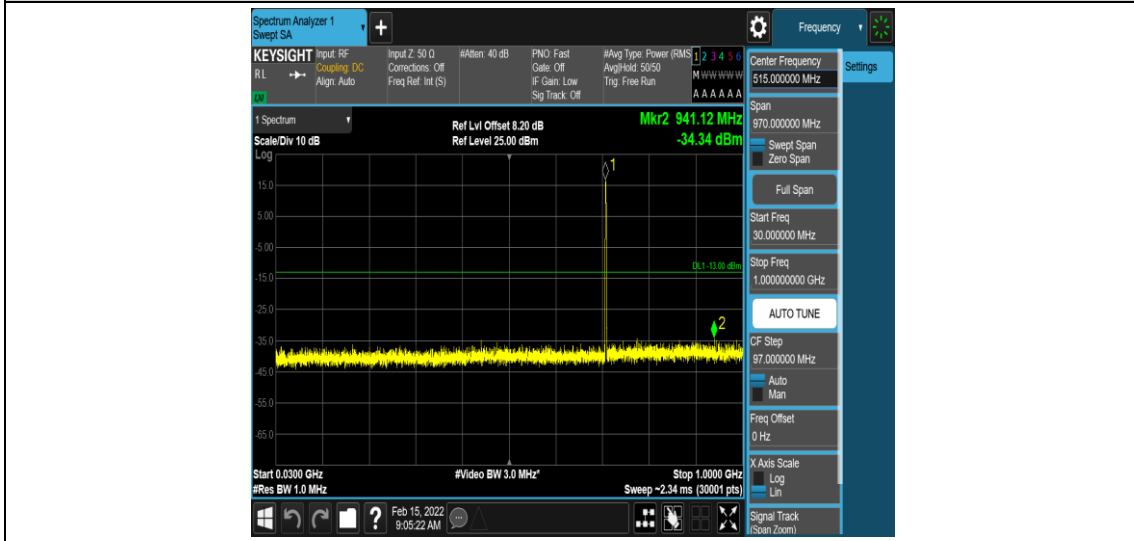

Band12-1.4MHz-QPSK-23095-1-0-Low-5000-12000--57.99-PASS

Band12-1.4MHz-QPSK-23095-1-0-Low-12000-26500--52.72-PASS

Band12-1.4MHz-QPSK-23173-1-0-High-0.009-0.15--51.91-PASS

Band12-1.4MHz-QPSK-23173-1-0-High-0.15-30--50.74-PASS

Band12-1.4MHz-QPSK-23173-1-0-High-30-1000--34.34-PASS

Band12-1.4MHz-QPSK-23173-1-0-High-1000-5000--36.52-PASS

Band12-1.4MHz-QPSK-23173-1-0-High-5000-12000--58.12-PASS

Band12-1.4MHz-QPSK-23173-1-0-High-12000-26500--52.66-PASS