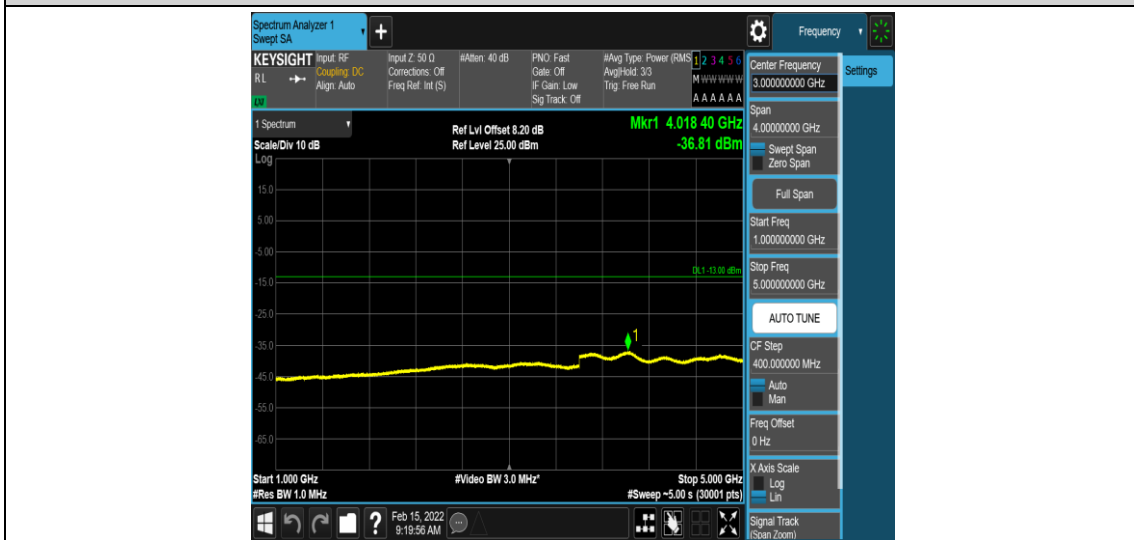

Band12-3MHz-QPSK-23025-1-0-Low-30-1000--34.62-PASS

Band12-3MHz-QPSK-23025-1-0-Low-1000-5000--36.81-PASS