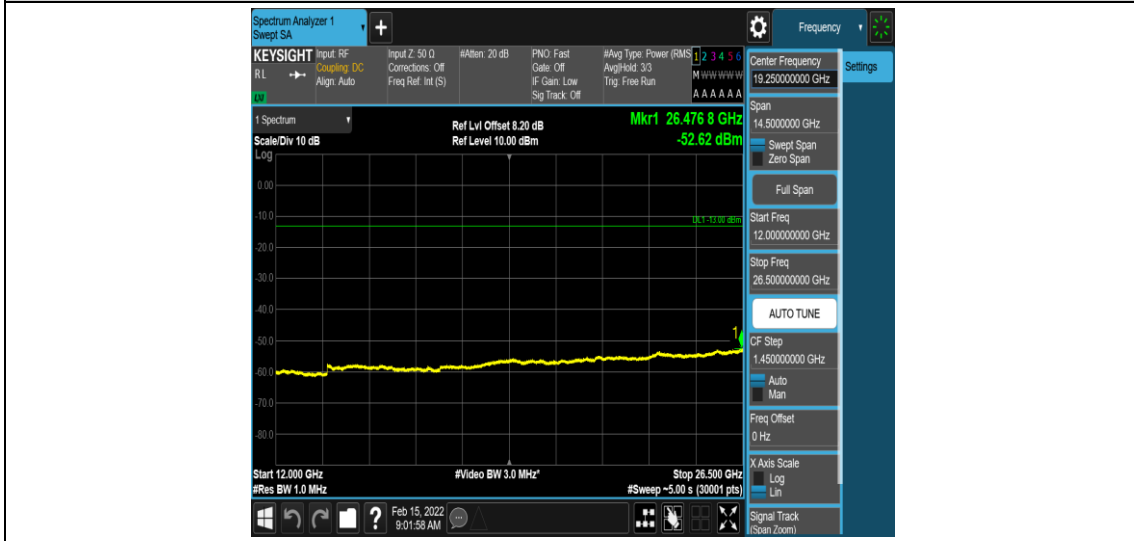

Band12-1.4MHz-QPSK-23173-1-0-High-30-1000--34.34-PASS

Band12-1.4MHz-QPSK-23173-1-0-High-1000-5000--36.52-PASS

Band12-1.4MHz-QPSK-23173-1-0-High-5000-12000--58.12-PASS

Band12-1.4MHz-QPSK-23173-1-0-High-12000-26500--52.66-PASS

Band12-1.4MHz-16QAM-23017-1-0-Low-0.009-0.15--54.04-PASS

Band12-1.4MHz-16QAM-23017-1-0-Low-0.15-30--53.56-PASS

Band12-1.4MHz-16QAM-23017-1-0-Low-30-1000--34.39-PASS

Band12-1.4MHz-16QAM-23017-1-0-Low-1000-5000--36.87-PASS

Band12-1.4MHz-16QAM-23017-1-0-Low-5000-12000--58.03-PASS

Band12-1.4MHz-16QAM-23017-1-0-Low-12000-26500--52.62-PASS

Band12-1.4MHz-16QAM-23095-1-0-Low-0.009-0.15--55.14-PASS

Band12-1.4MHz-16QAM-23095-1-0-Low-0.15-30--1000-PASS