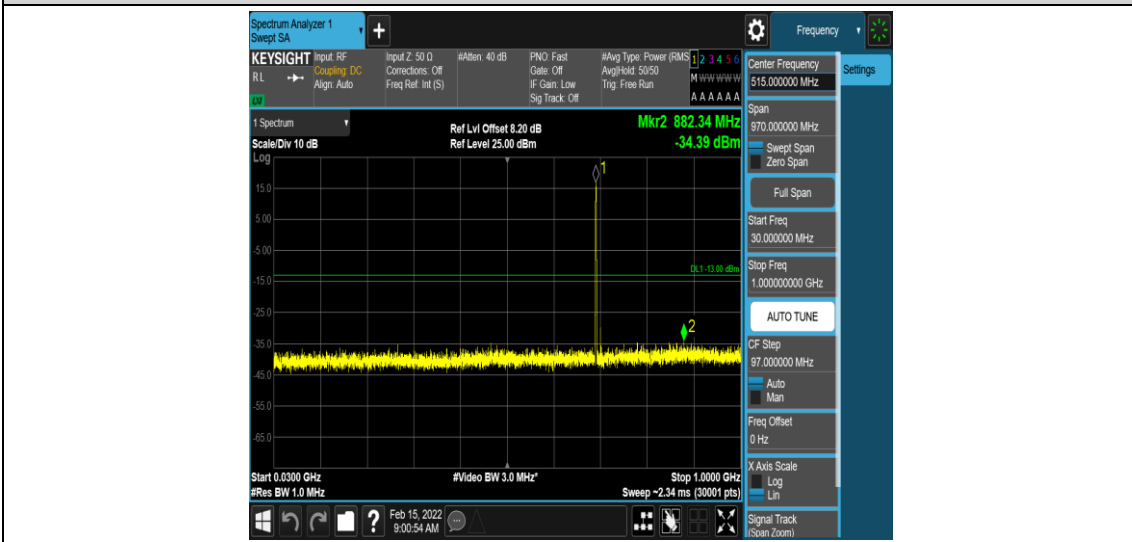

Band12-1.4MHz-16QAM-23017-1-0-Low-0.15-30--53.56-PASS

Band12-1.4MHz-16QAM-23017-1-0-Low-30-1000--34.39-PASS