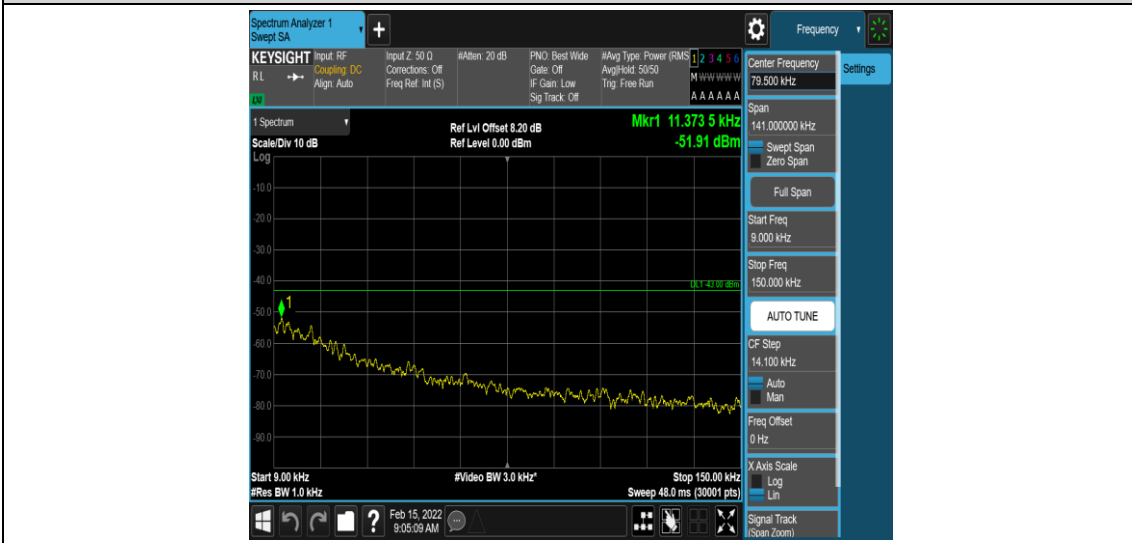

Band12-1.4MHz-QPSK-23095-1-0-Low-5000-12000--57.99-PASS

Band12-1.4MHz-QPSK-23095-1-0-Low-12000-26500--52.72-PASS

Band12-1.4MHz-QPSK-23173-1-0-High-0.009-0.15--51.91-PASS

Band12-1.4MHz-QPSK-23173-1-0-High-0.15-30--50.74-PASS

Band12-1.4MHz-QPSK-23173-1-0-High-30-1000--34.34-PASS

Band12-1.4MHz-QPSK-23173-1-0-High-1000-5000--36.52-PASS

Band12-1.4MHz-QPSK-23173-1-0-High-5000-12000--58.12-PASS

Band12-1.4MHz-QPSK-23173-1-0-High-12000-26500--52.66-PASS