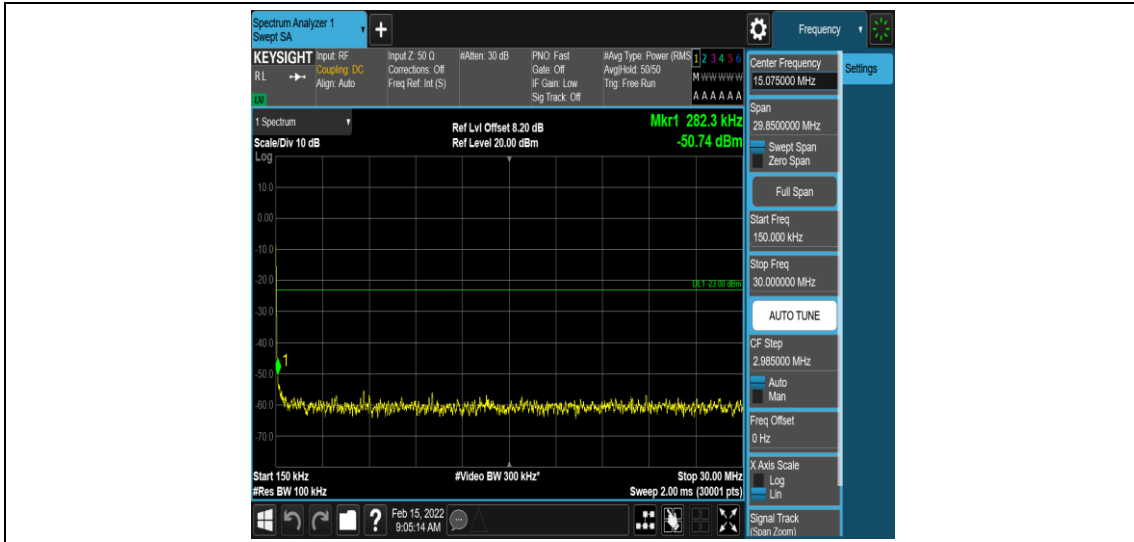

Band12-1.4MHz-QPSK-23095-1-0-Low-5000-12000--57.99-PASS

Band12-1.4MHz-QPSK-23095-1-0-Low-12000-26500--52.72-PASS

Band12-1.4MHz-QPSK-23173-1-0-High-0.009-0.15--51.91-PASS

Band12-1.4MHz-QPSK-23173-1-0-High-0.15-30--50.74-PASS

Band12-1.4MHz-QPSK-23173-1-0-High-30-1000--34.34-PASS

Band12-1.4MHz-QPSK-23173-1-0-High-1000-5000--36.52-PASS

Band12-1.4MHz-QPSK-23173-1-0-High-5000-12000--58.12-PASS

Band12-1.4MHz-QPSK-23173-1-0-High-12000-26500--52.66-PASS