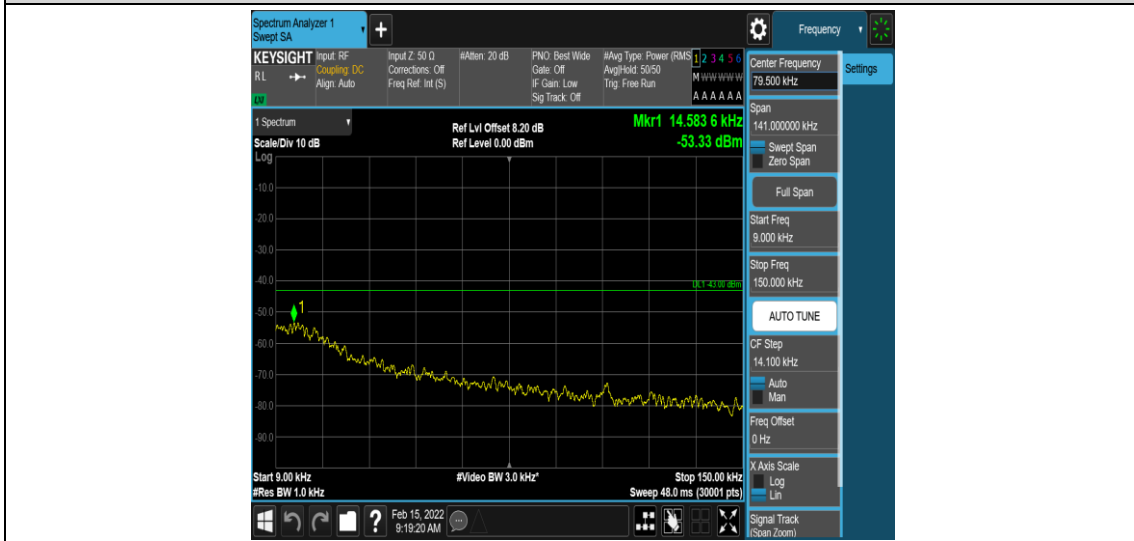

Band12-1.4MHz-16QAM-23173-1-0-High-0.009-0.15--52.22-PASS

Band12-1.4MHz-16QAM-23173-1-0-High-5000-12000--58.18-PASS

Band12-1.4MHz-16QAM-23173-1-0-High-12000-26500--52.61-PASS

Band12-3MHz-QPSK-23025-1-0-Low-0.009-0.15--53.33-PASS