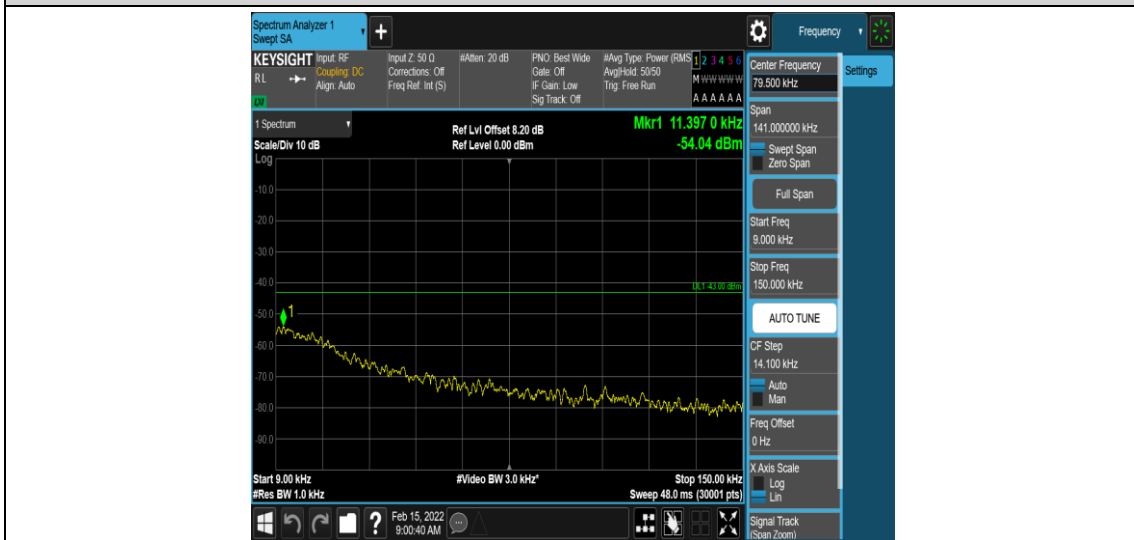

Band12-1.4MHz-QPSK-23173-1-0-High-30-1000--34.34-PASS

Band12-1.4MHz-QPSK-23173-1-0-High-1000-5000--36.52-PASS

Band12-1.4MHz-QPSK-23173-1-0-High-5000-12000--58.12-PASS

Band12-1.4MHz-QPSK-23173-1-0-High-12000-26500--52.66-PASS