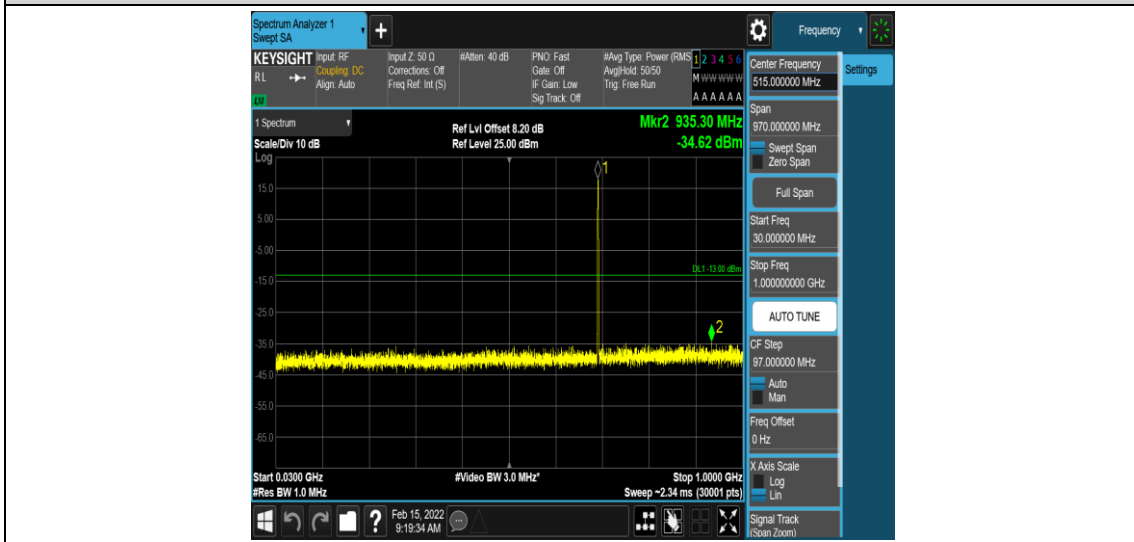

Band12-3MHz-QPSK-23025-1-0-Low-0.15-30--50.66-PASS

Band12-3MHz-QPSK-23025-1-0-Low-30-1000--34.62-PASS