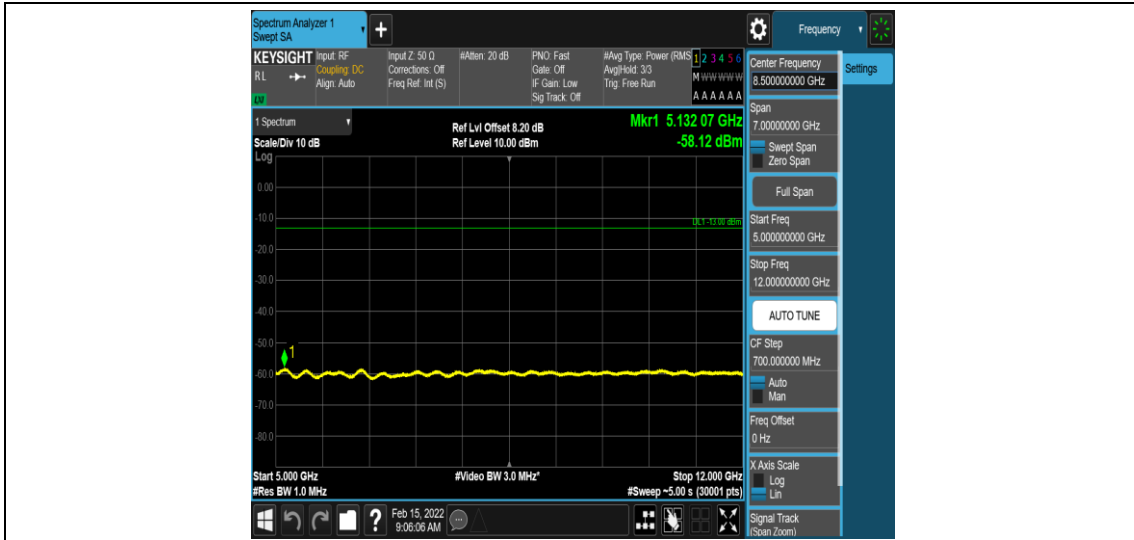

Band12-1.4MHz-QPSK-23095-1-0-Low-5000-12000--57.99-PASS

Band12-1.4MHz-QPSK-23095-1-0-Low-12000-26500--52.72-PASS

Band12-1.4MHz-QPSK-23173-1-0-High-0.009-0.15--51.91-PASS

Band12-1.4MHz-QPSK-23173-1-0-High-0.15-30--50.74-PASS

Band12-1.4MHz-QPSK-23173-1-0-High-30-1000--34.34-PASS

Band12-1.4MHz-QPSK-23173-1-0-High-1000-5000--36.52-PASS

Band12-1.4MHz-QPSK-23173-1-0-High-5000-12000--58.12-PASS

Band12-1.4MHz-QPSK-23173-1-0-High-12000-26500--52.66-PASS