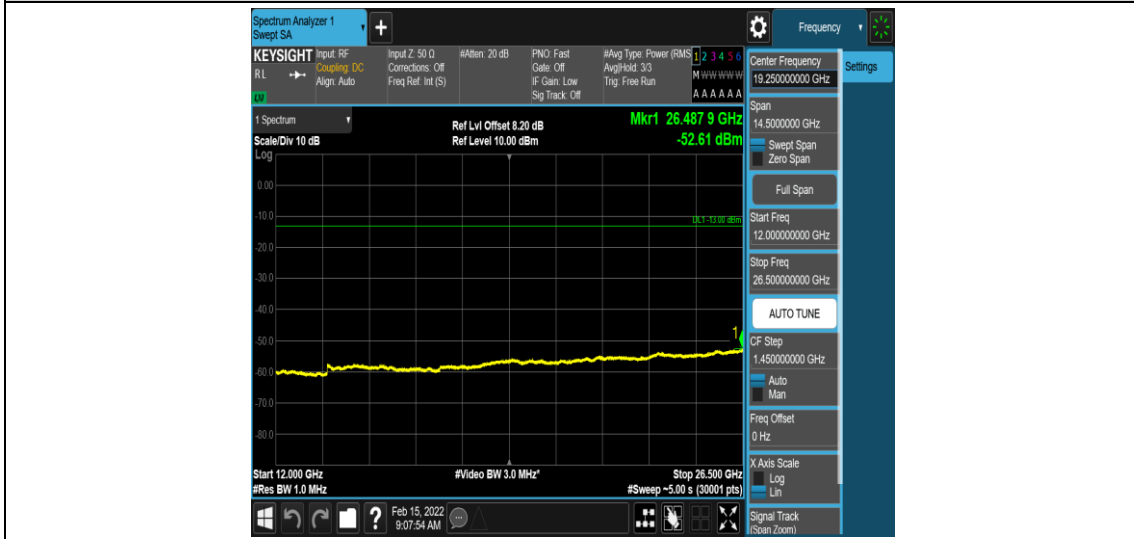

Band12-1.4MHz-16QAM-23095-1-0-Low-30-1000--1000-PASS

Band12-1.4MHz-16QAM-23095-1-0-Low-1000-5000--1000-PASS

Band12-1.4MHz-16QAM-23095-1-0-Low-5000-12000--58.2-PASS

Band12-1.4MHz-16QAM-23095-1-0-Low-12000-26500--52.78-PASS

Band12-1.4MHz-16QAM-23173-1-0-High-0.009-0.15--52.22-PASS

Band12-1.4MHz-16QAM-23173-1-0-High-5000-12000--58.18-PASS

Band12-1.4MHz-16QAM-23173-1-0-High-12000-26500--52.61-PASS

Band12-3MHz-QPSK-23025-1-0-Low-0.009-0.15--53.33-PASS