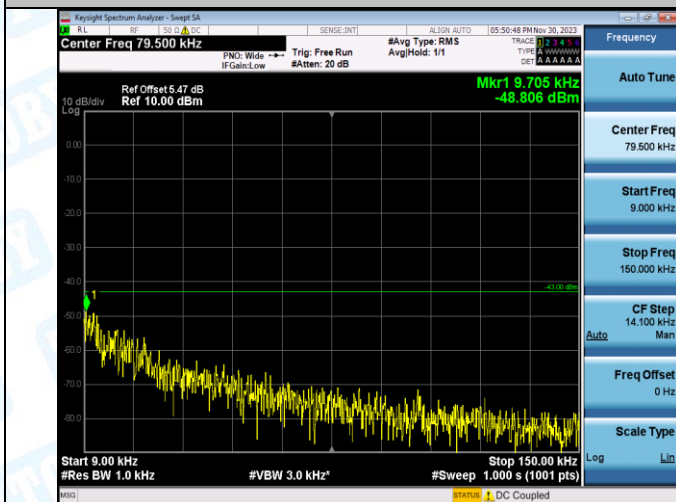

Band2-9400-2-0.009~0.15MHz-PASS