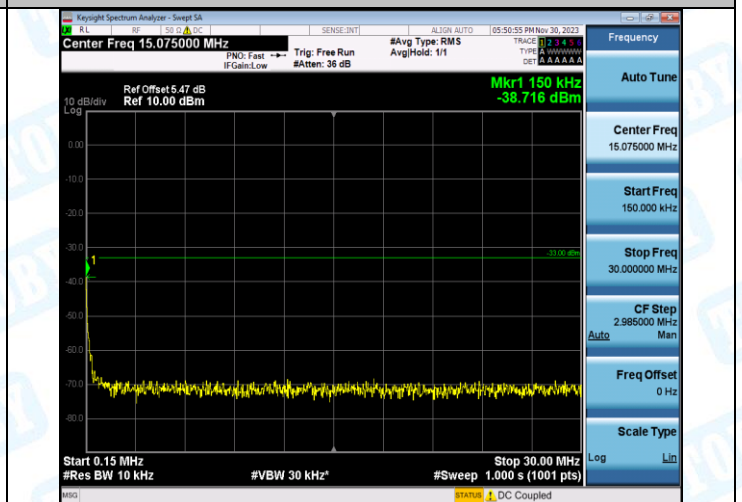

Band2-9400-2-0.15~30MHz-PASS