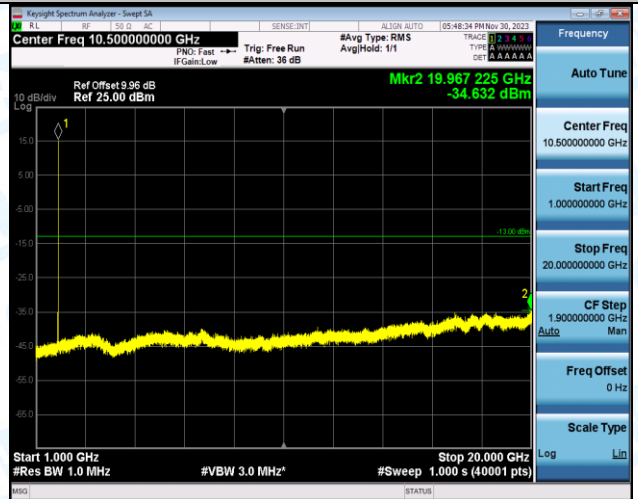

Band5-4233-0.009~0.15MHz-PASS

Band5-4233-0.15~30MHz-PASS

Band5-4233-30~1000MHz-PASS

Band5-4233-1000~10000MHz-PASS

WCDMA_HSDPA

Band2-9262-1-0.009~0.15MHz-PASS

Band2-9262-1-0.15~30MHz-PASS

Band2-9262-1-30~1000MHz-PASS

Band2-9262-1-1000~20000MHz-PASS

Band2-9400-1-0.009~0.15MHz-PASS

Band2-9400-1-0.15~30MHz-PASS

Band2-9400-1-30~1000MHz-PASS

Band2-9400-1-1000~20000MHz-PASS

Band2-9538-1-0.009~0.15MHz-PASS

Band2-9538-1-0.15~30MHz-PASS