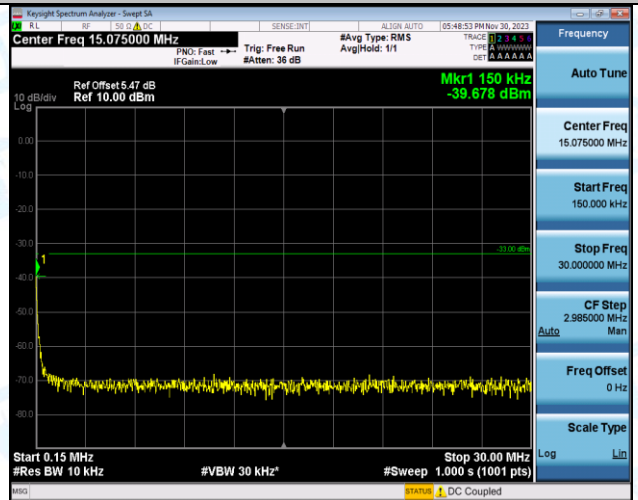

Band2-9400-1-0.15~30MHz-PASS