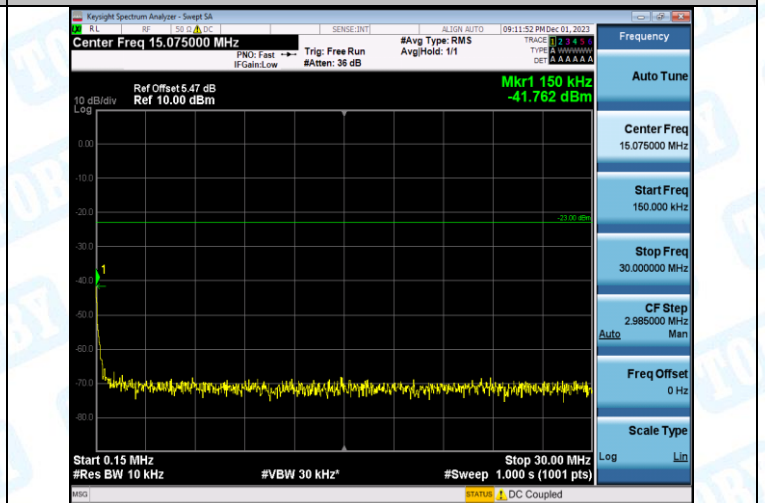

Band5-4132-0.009~0.15MHz-PASS

Band5-4132-0.15~30MHz-PASS

Band5-4132-30~1000MHz-PASS

Band5-4132-1000~10000MHz-PASS

Band5-4182-0.009~0.15MHz-PASS

Band5-4182-0.15~30MHz-PASS

Band5-4182-30~1000MHz-PASS

Band5-4182-1000~10000MHz-PASS

Band5-4233-0.009~0.15MHz-PASS

Band5-4233-0.15~30MHz-PASS

Band5-4233-30~1000MHz-PASS

Band5-4233-1000~10000MHz-PASS

WCDMA_HSDPA

Band2-9262-1-0.009~0.15MHz-PASS

Band2-9262-1-0.15~30MHz-PASS

Band2-9262-1-30~1000MHz-PASS