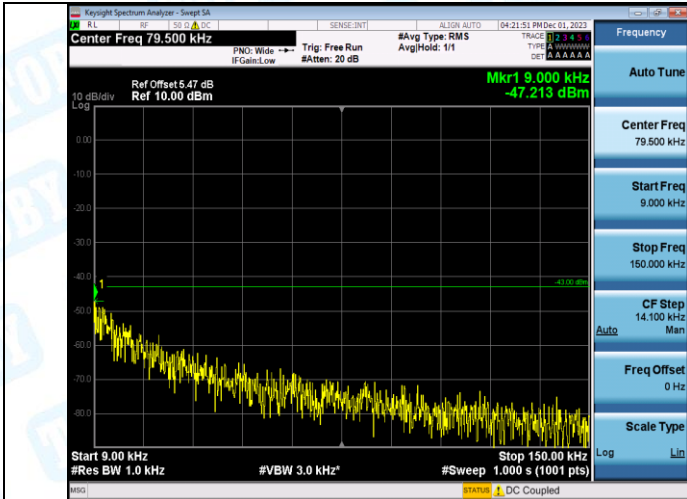

Band2-9538-0.009~0.15MHz-PASS

Band2-9538-0.15~30MHz-PASS

Band2-9538-30~1000MHz-PASS

Band2-9538-1000~20000MHz-PASS

Band4-1312-0.009~0.15MHz-PASS

Band4-1312-0.15~30MHz-PASS

Band4-1312-30~1000MHz-PASS

Band4-1312-1000~20000MHz-PASS

Band4-1413-0.009~0.15MHz-PASS

Band4-1413-0.15~30MHz-PASS

Band4-1413-30~1000MHz-PASS

Band4-1413-1000~20000MHz-PASS

Band4-1513-0.009~0.15MHz-PASS

Band4-1513-0.15~30MHz-PASS

Band4-1513-30~1000MHz-PASS

Band4-1513-1000~20000MHz-PASS