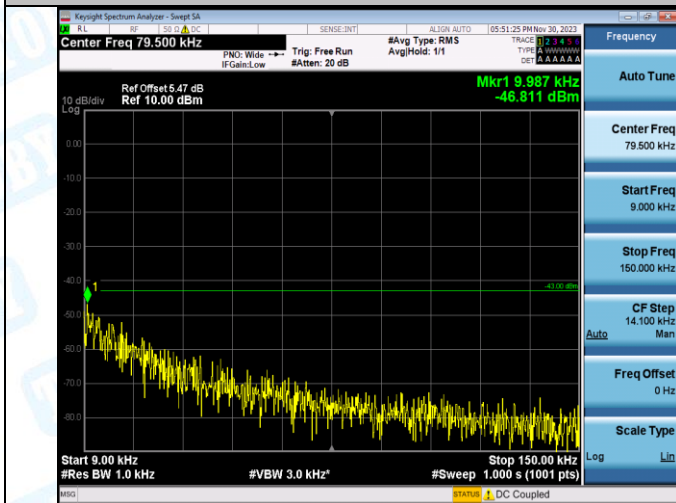

Band2-9400-2-0.15~30MHz-PASS

Band2-9400-2-30~1000MHz-PASS

Band2-9400-2-1000~20000MHz-PASS

Band2-9538-2-0.009~0.15MHz-PASS

Band2-9538-2-0.15~30MHz-PASS

Band2-9538-2-30~1000MHz-PASS

Band2-9538-2-1000~20000MHz-PASS