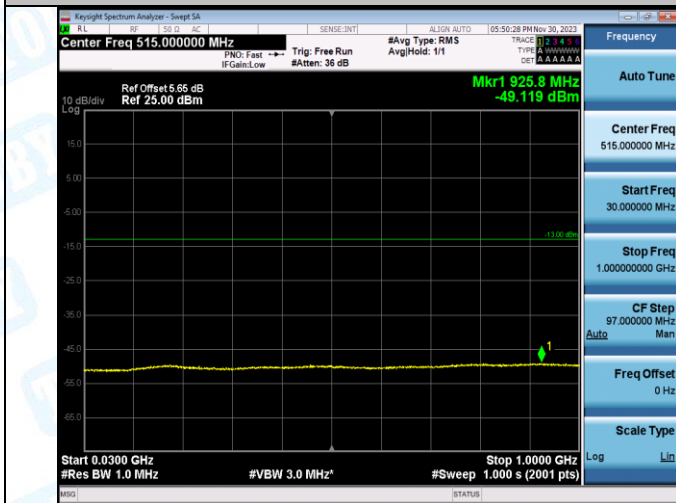

Band2-9538-1-30~1000MHz-PASS

Band2-9538-1-1000~20000MHz-PASS

Band2-9262-2-0.009~0.15MHz-PASS

Band2-9262-2-0.15~30MHz-PASS

Band2-9262-2-30~1000MHz-PASS

Band2-9262-2-1000~20000MHz-PASS

Band2-9400-2-0.009~0.15MHz-PASS