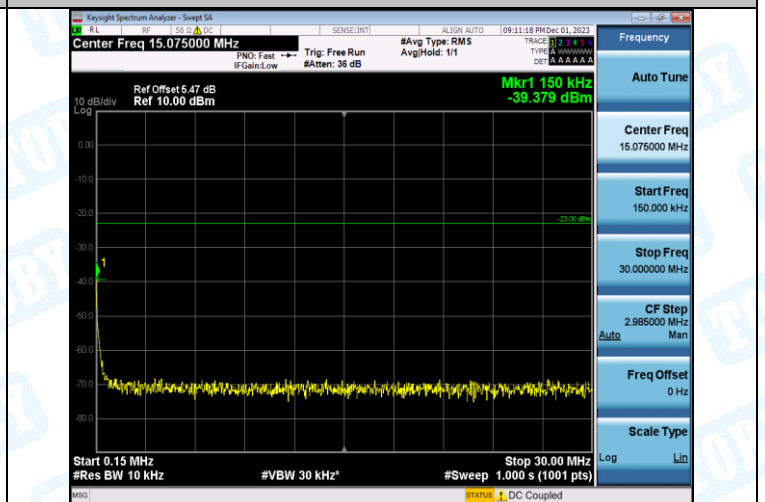

Band5-4132-0.009~0.15MHz-PASS

Band5-4132-0.15~30MHz-PASS

Band5-4132-30~1000MHz-PASS

Band5-4132-1000~10000MHz-PASS

Band5-4182-0.009~0.15MHz-PASS

Band5-4182-0.15~30MHz-PASS

Band5-4182-30~1000MHz-PASS

Band5-4182-1000~10000MHz-PASS