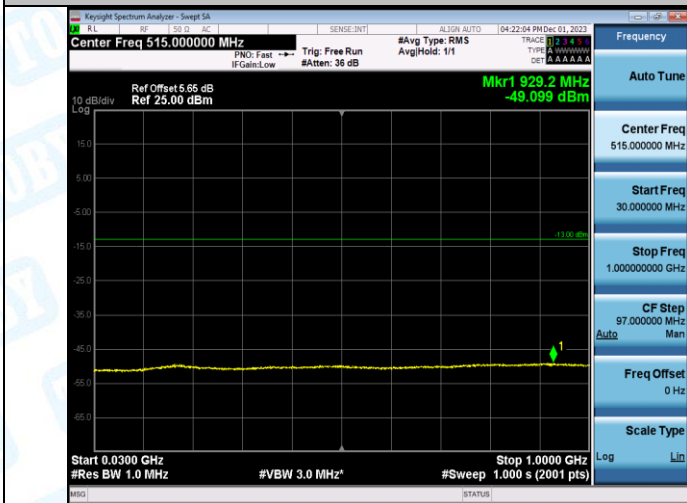

Band2-9538-0.009~0.15MHz-PASS

Band2-9538-0.15~30MHz-PASS

Band2-9538-30~1000MHz-PASS

Band2-9538-1000~20000MHz-PASS

Band4-1312-0.009~0.15MHz-PASS

Band4-1312-0.15~30MHz-PASS

Band4-1312-30~1000MHz-PASS

Band4-1312-1000~20000MHz-PASS

Band4-1413-0.009~0.15MHz-PASS

Band4-1413-0.15~30MHz-PASS

Band4-1413-30~1000MHz-PASS

Band4-1413-1000~20000MHz-PASS

Band4-1513-0.009~0.15MHz-PASS

Band4-1513-0.15~30MHz-PASS

Band4-1513-30~1000MHz-PASS

Band4-1513-1000~20000MHz-PASS