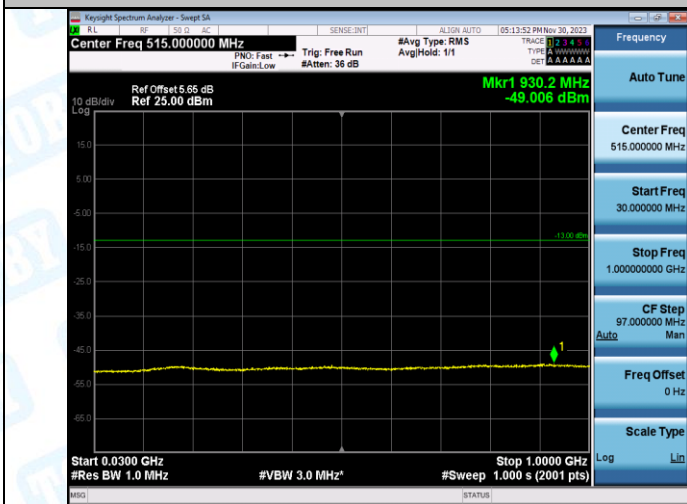

Band2-9538-0.009~0.15MHz-PASS

Band2-9538-0.15~30MHz-PASS

Band2-9538-30~1000MHz-PASS

Band2-9538-1000~20000MHz-PASS

Band4-1312-0.009~0.15MHz-PASS

Band4-1312-0.15~30MHz-PASS

Band4-1312-30~1000MHz-PASS

Band4-1312-1000~20000MHz-PASS

Band4-1413-0.009~0.15MHz-PASS

Band4-1413-0.15~30MHz-PASS

Band4-1413-30~1000MHz-PASS

Band4-1413-1000~20000MHz-PASS

Band4-1513-0.009~0.15MHz-PASS

Band4-1513-0.15~30MHz-PASS

Band4-1513-30~1000MHz-PASS

Band4-1513-1000~20000MHz-PASS