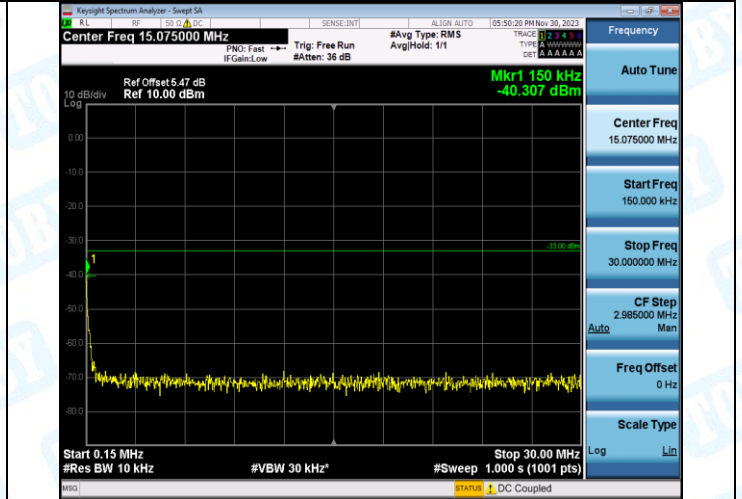

Band2-9538-1-30~1000MHz-PASS

Band2-9538-1-1000~20000MHz-PASS

Band2-9262-2-0.009~0.15MHz-PASS

Band2-9262-2-0.15~30MHz-PASS

Band2-9262-2-30~1000MHz-PASS

Band2-9262-2-1000~20000MHz-PASS

Band2-9400-2-0.009~0.15MHz-PASS