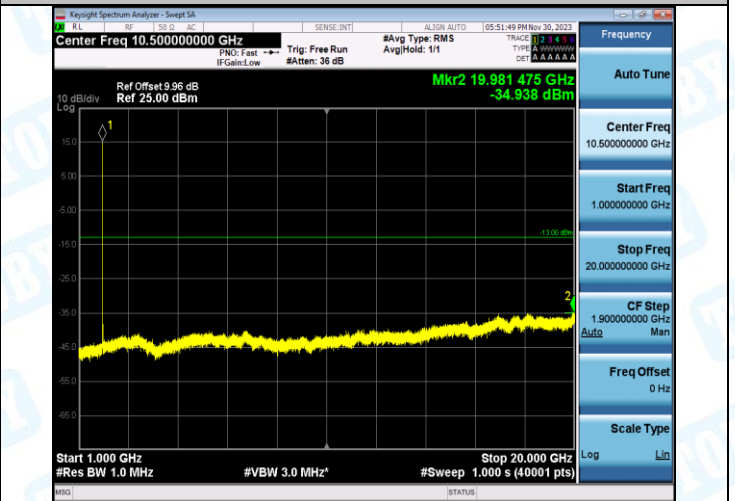

Band2-9538-2-1000~20000MHz-PASS

Band2-9262-3-0.15~30MHz-PASS