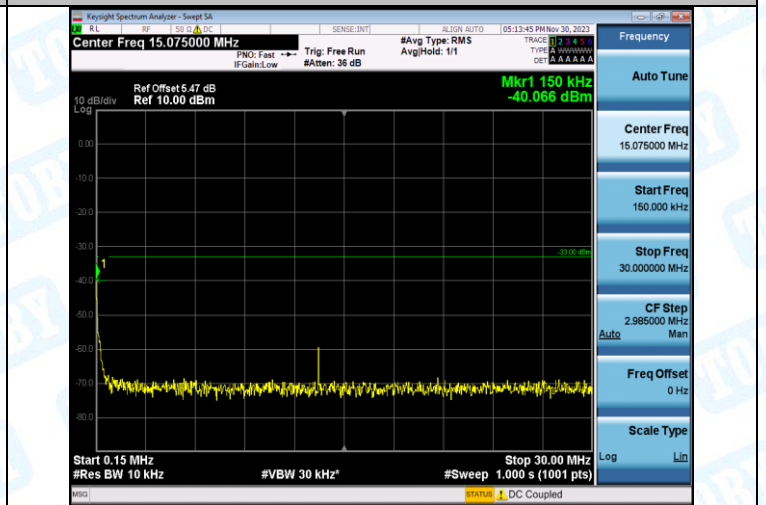

Band2-9538-0.009~0.15MHz-PASS

Band2-9538-0.15~30MHz-PASS

Band2-9538-30~1000MHz-PASS

Band2-9538-1000~20000MHz-PASS

Band4-1312-0.009~0.15MHz-PASS

Band4-1312-0.15~30MHz-PASS

Band4-1312-30~1000MHz-PASS

Band4-1312-1000~20000MHz-PASS

Band4-1413-0.009~0.15MHz-PASS

Band4-1413-0.15~30MHz-PASS

Band4-1413-30~1000MHz-PASS

Band4-1413-1000~20000MHz-PASS

Band4-1513-0.009~0.15MHz-PASS

Band4-1513-0.15~30MHz-PASS

Band4-1513-30~1000MHz-PASS

Band4-1513-1000~20000MHz-PASS