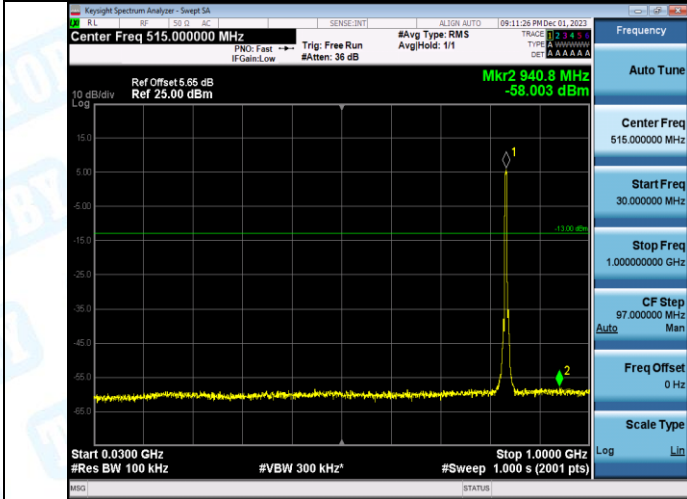

Band5-4132-0.009~0.15MHz-PASS

Band5-4132-0.15~30MHz-PASS

Band5-4132-30~1000MHz-PASS

Band5-4132-1000~10000MHz-PASS

Band5-4182-0.009~0.15MHz-PASS

Band5-4182-0.15~30MHz-PASS

Band5-4182-30~1000MHz-PASS

Band5-4182-1000~10000MHz-PASS