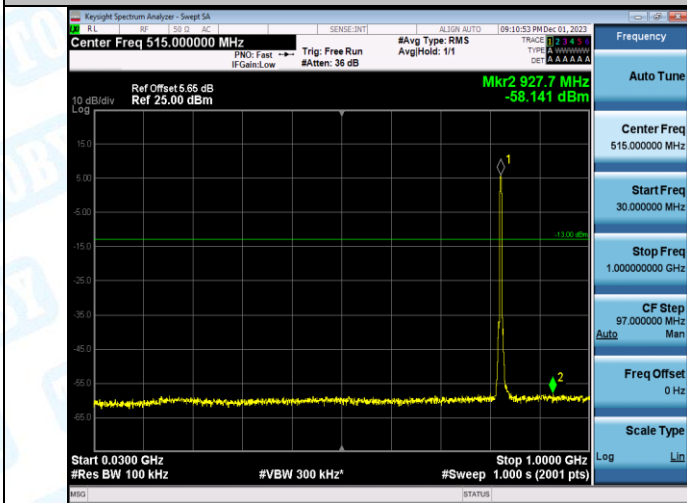

Band5-4132-0.009~0.15MHz-PASS

Band5-4132-0.15~30MHz-PASS

Band5-4132-30~1000MHz-PASS

Band5-4132-1000~10000MHz-PASS

Band5-4182-0.009~0.15MHz-PASS

Band5-4182-0.15~30MHz-PASS

Band5-4182-30~1000MHz-PASS

Band5-4182-1000~10000MHz-PASS

Band5-4233-0.009~0.15MHz-PASS

Band5-4233-0.15~30MHz-PASS

Band5-4233-30~1000MHz-PASS

Band5-4233-1000~10000MHz-PASS

WCDMA_HSDPA

Band2-9262-1-0.009~0.15MHz-PASS

Band2-9262-1-0.15~30MHz-PASS

Band2-9262-1-30~1000MHz-PASS