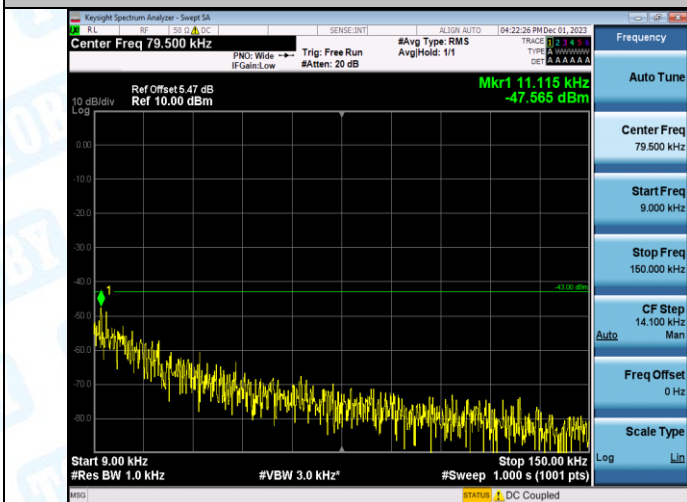

Band2-9538-0.009~0.15MHz-PASS

Band2-9538-0.15~30MHz-PASS

Band2-9538-30~1000MHz-PASS

Band2-9538-1000~20000MHz-PASS

Band4-1312-0.009~0.15MHz-PASS

Band4-1312-0.15~30MHz-PASS

Band4-1312-30~1000MHz-PASS

Band4-1312-1000~20000MHz-PASS

Band4-1413-0.009~0.15MHz-PASS

Band4-1413-0.15~30MHz-PASS

Band4-1413-30~1000MHz-PASS

Band4-1413-1000~20000MHz-PASS

Band4-1513-0.009~0.15MHz-PASS

Band4-1513-0.15~30MHz-PASS

Band4-1513-30~1000MHz-PASS

Band4-1513-1000~20000MHz-PASS