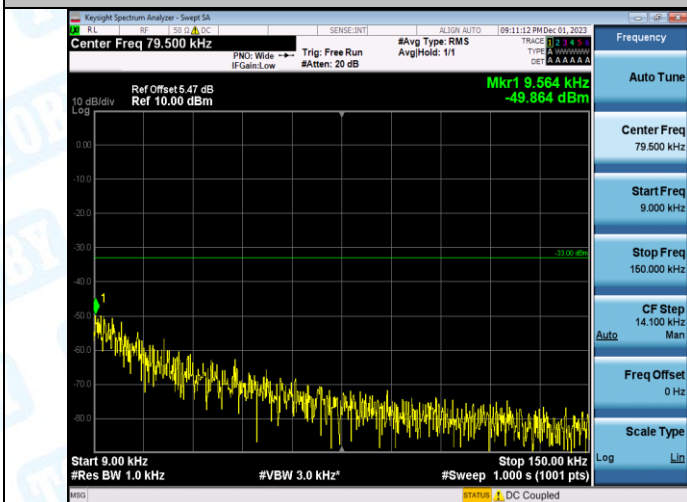

Band5-4132-0.009~0.15MHz-PASS

Band5-4132-0.15~30MHz-PASS

Band5-4132-30~1000MHz-PASS

Band5-4132-1000~10000MHz-PASS

Band5-4182-0.009~0.15MHz-PASS

Band5-4182-0.15~30MHz-PASS

Band5-4182-30~1000MHz-PASS

Band5-4182-1000~10000MHz-PASS