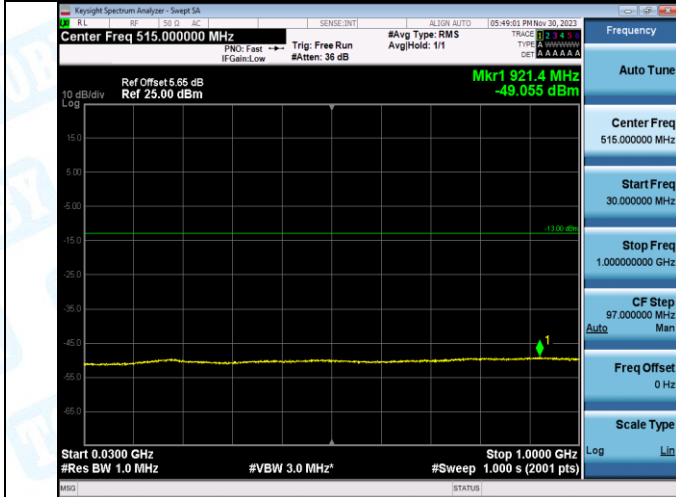

Band2-9262-1-1000~20000MHz-PASS

Band2-9400-1-0.009~0.15MHz-PASS

Band2-9400-1-0.15~30MHz-PASS

Band2-9400-1-30~1000MHz-PASS

Band2-9400-1-1000~20000MHz-PASS

Band2-9538-1-0.009~0.15MHz-PASS

Band2-9538-1-0.15~30MHz-PASS

Band2-9538-1-30~1000MHz-PASS

Band2-9538-1-1000~20000MHz-PASS

Band2-9262-2-0.009~0.15MHz-PASS

Band2-9262-2-0.15~30MHz-PASS

Band2-9262-2-30~1000MHz-PASS

Band2-9262-2-1000~20000MHz-PASS

Band2-9400-2-0.009~0.15MHz-PASS