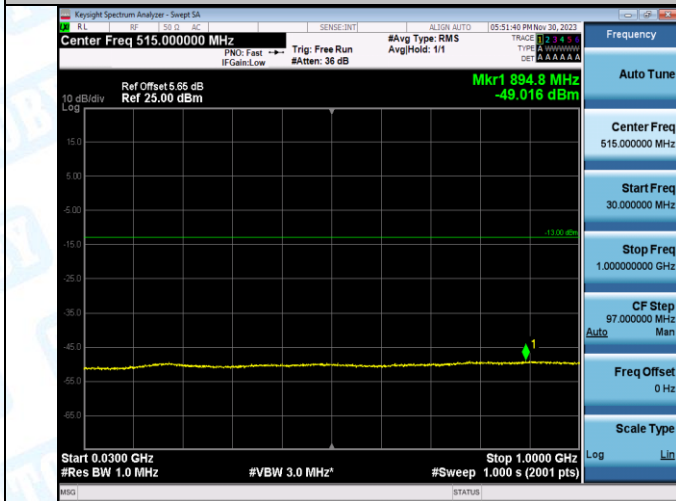

Band2-9400-2-0.15~30MHz-PASS

Band2-9400-2-30~1000MHz-PASS

Band2-9400-2-1000~20000MHz-PASS

Band2-9538-2-0.009~0.15MHz-PASS

Band2-9538-2-0.15~30MHz-PASS

Band2-9538-2-30~1000MHz-PASS

Band2-9538-2-1000~20000MHz-PASS