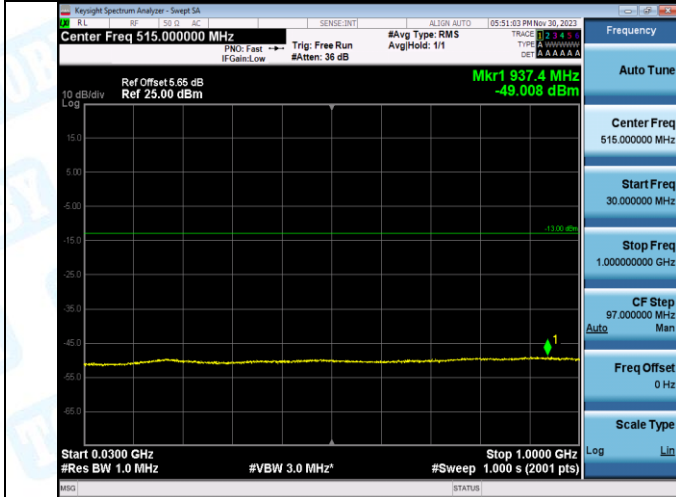

Band2-9538-1-30~1000MHz-PASS

Band2-9538-1-1000~20000MHz-PASS

Band2-9262-2-0.009~0.15MHz-PASS

Band2-9262-2-0.15~30MHz-PASS

Band2-9262-2-30~1000MHz-PASS

Band2-9262-2-1000~20000MHz-PASS

Band2-9400-2-0.009~0.15MHz-PASS

Band2-9400-2-0.15~30MHz-PASS

Band2-9400-2-30~1000MHz-PASS

Band2-9400-2-1000~20000MHz-PASS

Band2-9538-2-0.009~0.15MHz-PASS

Band2-9538-2-0.15~30MHz-PASS

Band2-9538-2-30~1000MHz-PASS

Band2-9538-2-1000~20000MHz-PASS