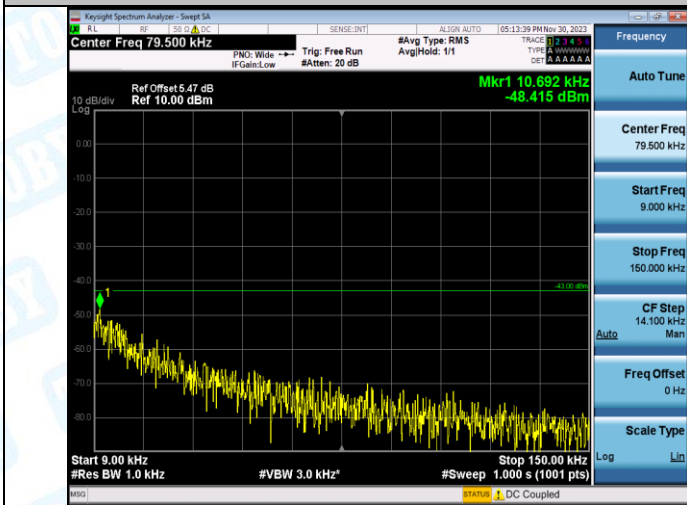

Band2-9538-0.009~0.15MHz-PASS

Band2-9538-0.15~30MHz-PASS

Band2-9538-30~1000MHz-PASS

Band2-9538-1000~20000MHz-PASS

Band4-1312-0.009~0.15MHz-PASS

Band4-1312-0.15~30MHz-PASS

Band4-1312-30~1000MHz-PASS

Band4-1312-1000~20000MHz-PASS

Band4-1413-0.009~0.15MHz-PASS

Band4-1413-0.15~30MHz-PASS

Band4-1413-30~1000MHz-PASS

Band4-1413-1000~20000MHz-PASS

Band4-1513-0.009~0.15MHz-PASS

Band4-1513-0.15~30MHz-PASS

Band4-1513-30~1000MHz-PASS

Band4-1513-1000~20000MHz-PASS