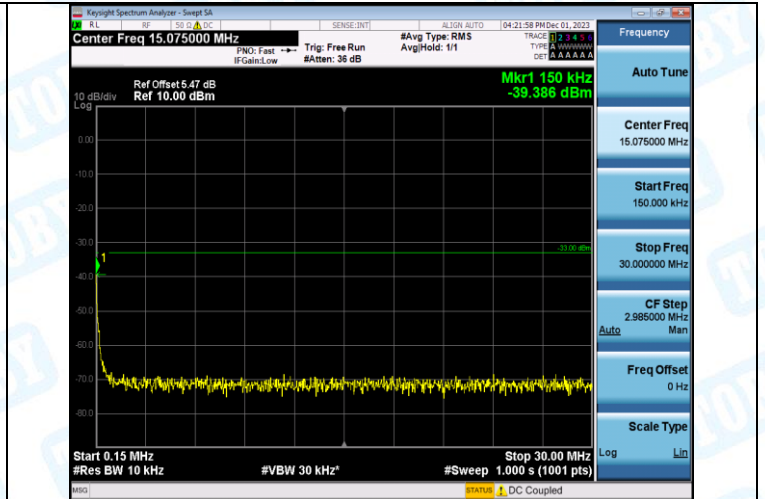

Band2-9538-0.009~0.15MHz-PASS

Band2-9538-0.15~30MHz-PASS

Band2-9538-30~1000MHz-PASS

Band2-9538-1000~20000MHz-PASS

Band4-1312-0.009~0.15MHz-PASS

Band4-1312-0.15~30MHz-PASS

Band4-1312-30~1000MHz-PASS

Band4-1312-1000~20000MHz-PASS