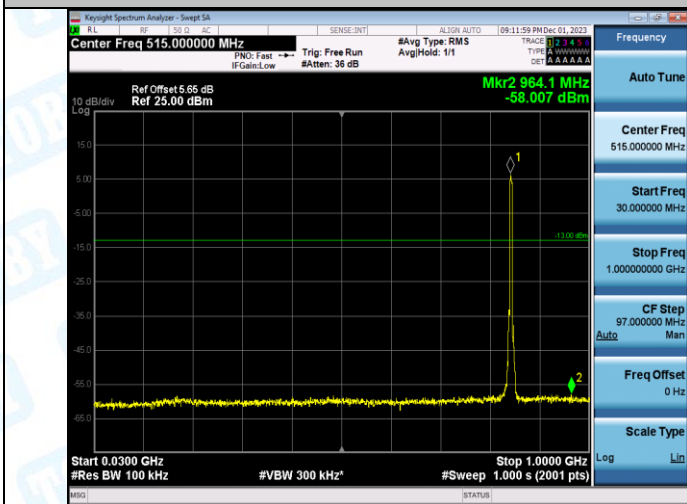

Band5-4233-0.009~0.15MHz-PASS

Band5-4233-0.15~30MHz-PASS

Band5-4233-30~1000MHz-PASS

Band5-4233-1000~10000MHz-PASS

WCDMA_HSDPA

Band2-9262-1-0.009~0.15MHz-PASS

Band2-9262-1-0.15~30MHz-PASS

Band2-9262-1-30~1000MHz-PASS

Band2-9262-1-1000~20000MHz-PASS

Band2-9400-1-0.009~0.15MHz-PASS

Band2-9400-1-0.15~30MHz-PASS

Band2-9400-1-30~1000MHz-PASS

Band2-9400-1-1000~20000MHz-PASS

Band2-9538-1-0.009~0.15MHz-PASS

Band2-9538-1-0.15~30MHz-PASS