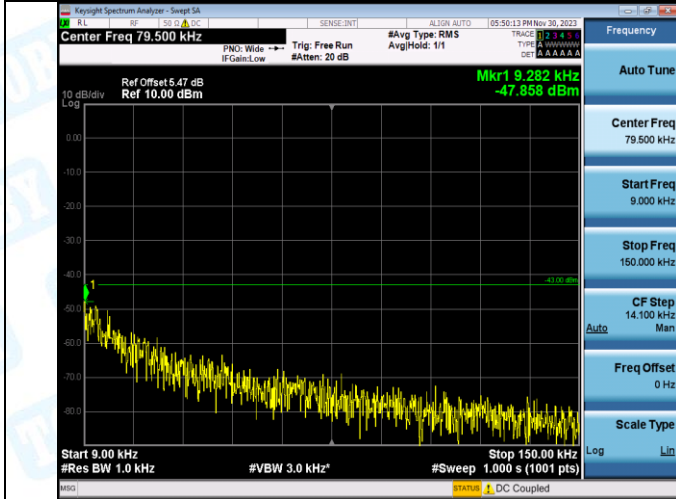

Band2-9538-1-30~1000MHz-PASS

Band2-9538-1-1000~20000MHz-PASS

Band2-9262-2-0.009~0.15MHz-PASS

Band2-9262-2-0.15~30MHz-PASS

Band2-9262-2-30~1000MHz-PASS

Band2-9262-2-1000~20000MHz-PASS

Band2-9400-2-0.009~0.15MHz-PASS