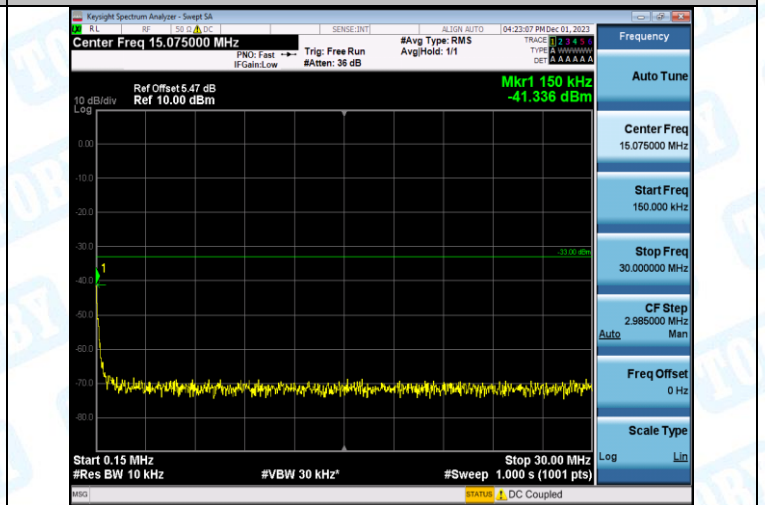

Band4-1413-0.009~0.15MHz-PASS

Band4-1413-0.15~30MHz-PASS

Band4-1413-30~1000MHz-PASS

Band4-1413-1000~20000MHz-PASS

Band4-1513-0.009~0.15MHz-PASS

Band4-1513-0.15~30MHz-PASS

Band4-1513-30~1000MHz-PASS

Band4-1513-1000~20000MHz-PASS

Band5-4132-0.009~0.15MHz-PASS

Band5-4132-0.15~30MHz-PASS

Band5-4132-30~1000MHz-PASS

Band5-4132-1000~10000MHz-PASS

Band5-4182-0.009~0.15MHz-PASS

Band5-4182-0.15~30MHz-PASS

Band5-4182-30~1000MHz-PASS

Band5-4182-1000~10000MHz-PASS