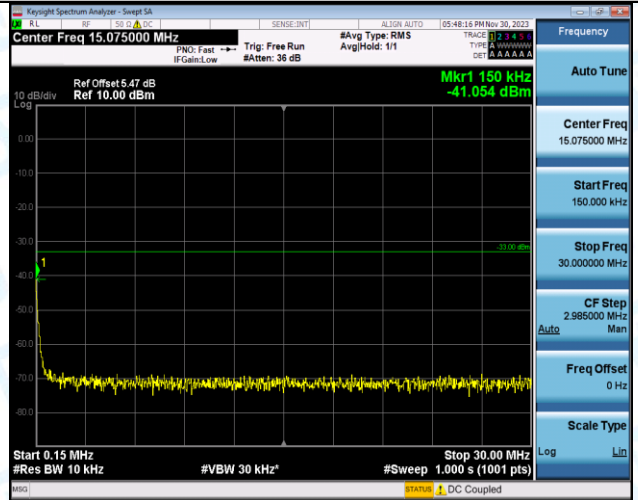

Band5-4233-0.009~0.15MHz-PASS

Band5-4233-0.15~30MHz-PASS

Band5-4233-30~1000MHz-PASS

Band5-4233-1000~10000MHz-PASS

WCDMA_HSDPA

Band2-9262-1-0.009~0.15MHz-PASS

Band2-9262-1-0.15~30MHz-PASS

Band2-9262-1-30~1000MHz-PASS