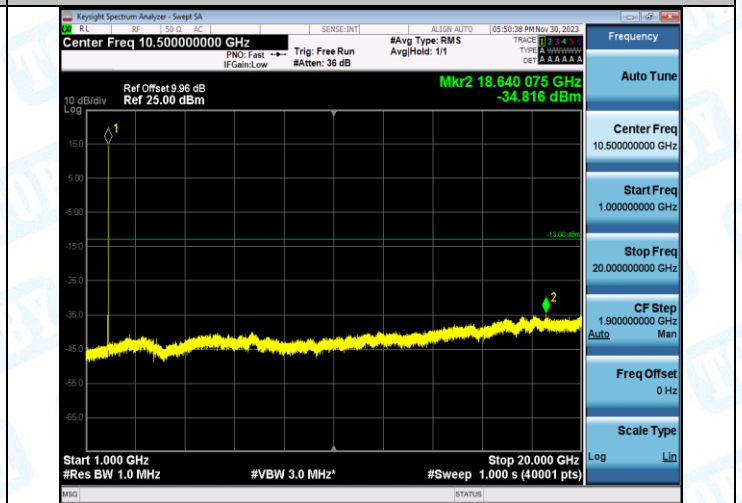

Band2-9538-1-30~1000MHz-PASS

Band2-9538-1-1000~20000MHz-PASS

Band2-9262-2-0.009~0.15MHz-PASS

Band2-9262-2-0.15~30MHz-PASS

Band2-9262-2-30~1000MHz-PASS

Band2-9262-2-1000~20000MHz-PASS

Band2-9400-2-0.009~0.15MHz-PASS