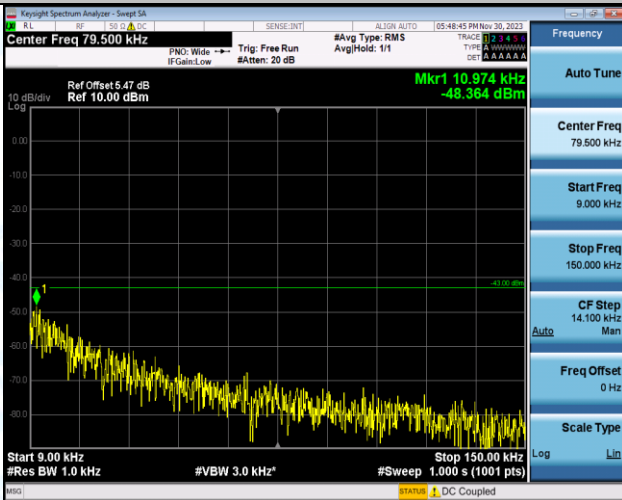

Band2-9400-1-0.009~0.15MHz-PASS