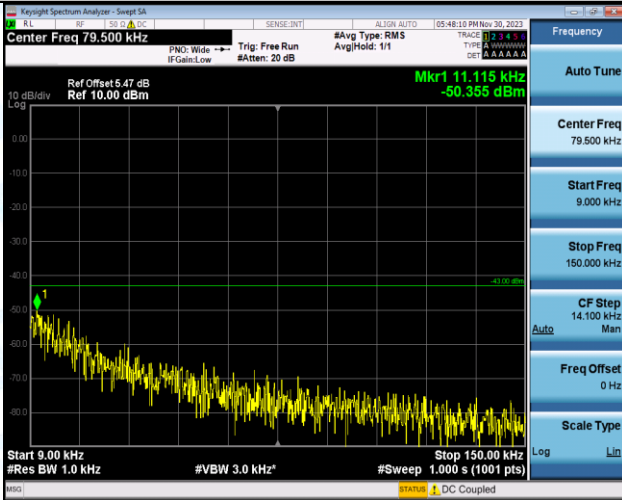

Band5-4233-0.009~0.15MHz-PASS

Band5-4233-0.15~30MHz-PASS

Band5-4233-30~1000MHz-PASS

Band5-4233-1000~10000MHz-PASS

WCDMA_HSDPA

Band2-9262-1-0.009~0.15MHz-PASS

Band2-9262-1-0.15~30MHz-PASS

Band2-9262-1-30~1000MHz-PASS