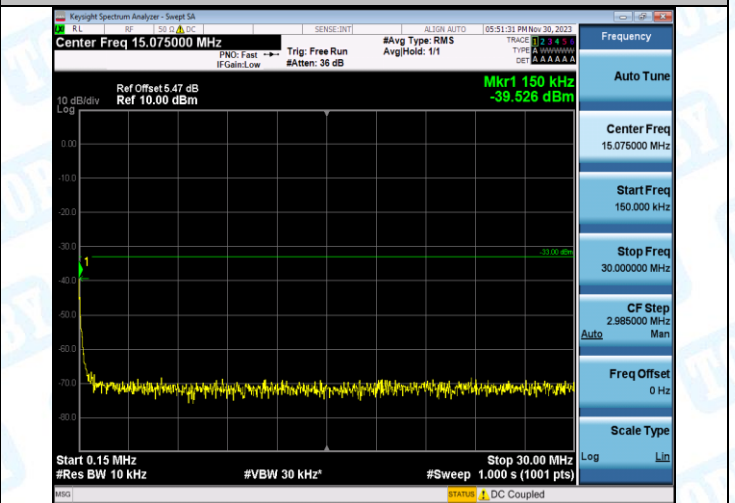

Band2-9400-2-0.15~30MHz-PASS

Band2-9400-2-30~1000MHz-PASS

Band2-9400-2-1000~20000MHz-PASS

Band2-9538-2-0.009~0.15MHz-PASS

Band2-9538-2-0.15~30MHz-PASS

Band2-9538-2-30~1000MHz-PASS

Band2-9538-2-1000~20000MHz-PASS