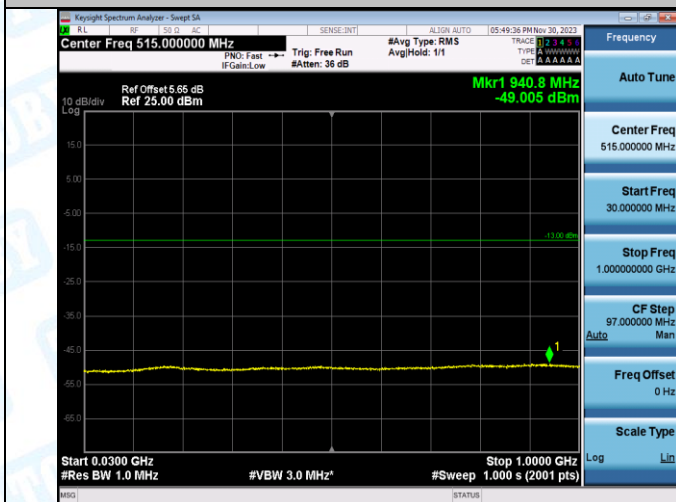

Band2-9262-1-1000~20000MHz-PASS

Band2-9400-1-0.009~0.15MHz-PASS

Band2-9400-1-0.15~30MHz-PASS

Band2-9400-1-30~1000MHz-PASS

Band2-9400-1-1000~20000MHz-PASS

Band2-9538-1-0.009~0.15MHz-PASS

Band2-9538-1-0.15~30MHz-PASS

Band2-9538-1-30~1000MHz-PASS

Band2-9538-1-1000~20000MHz-PASS

Band2-9262-2-0.009~0.15MHz-PASS

Band2-9262-2-0.15~30MHz-PASS

Band2-9262-2-30~1000MHz-PASS

Band2-9262-2-1000~20000MHz-PASS

Band2-9400-2-0.009~0.15MHz-PASS