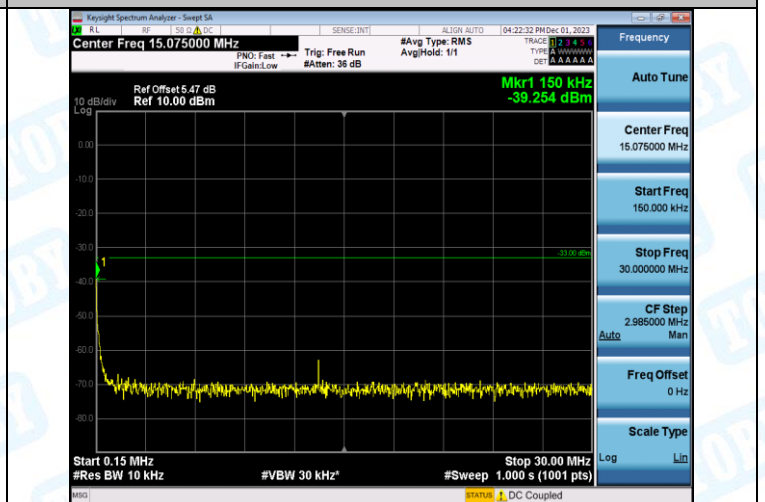

Band2-9538-0.009~0.15MHz-PASS

Band2-9538-0.15~30MHz-PASS

Band2-9538-30~1000MHz-PASS

Band2-9538-1000~20000MHz-PASS

Band4-1312-0.009~0.15MHz-PASS

Band4-1312-0.15~30MHz-PASS

Band4-1312-30~1000MHz-PASS

Band4-1312-1000~20000MHz-PASS

Band4-1413-0.009~0.15MHz-PASS

Band4-1413-0.15~30MHz-PASS

Band4-1413-30~1000MHz-PASS

Band4-1413-1000~20000MHz-PASS

Band4-1513-0.009~0.15MHz-PASS

Band4-1513-0.15~30MHz-PASS

Band4-1513-30~1000MHz-PASS

Band4-1513-1000~20000MHz-PASS