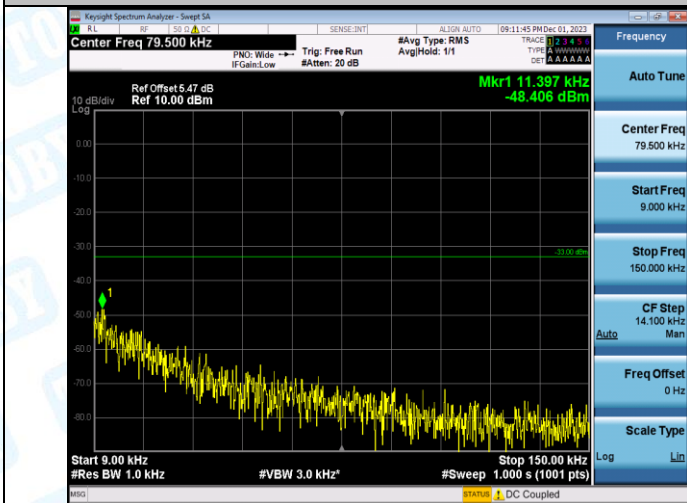

Band5-4233-0.009~0.15MHz-PASS