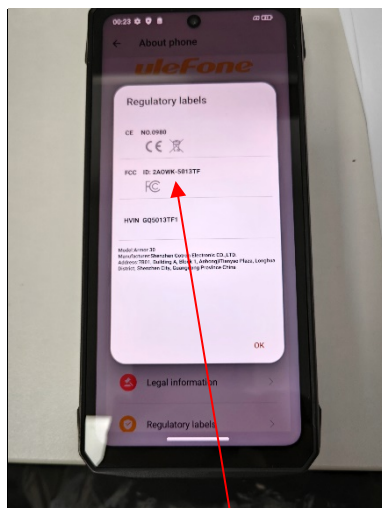

E-label will used

Information can obtain as follow step:

Settings → About phone → Regulatory label

FCC ID: 2AOWK-5013TF