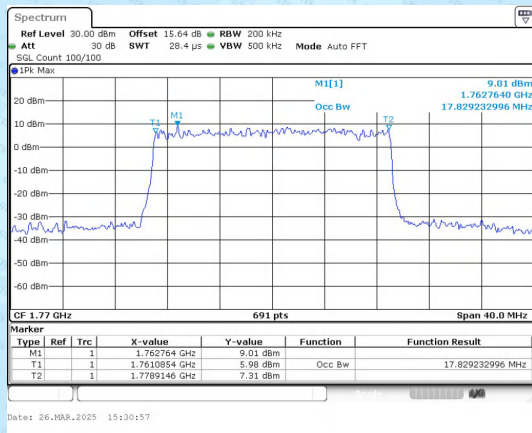

99%OBW

Band 66 20MHz/1770.0/High 16QAM 100@0