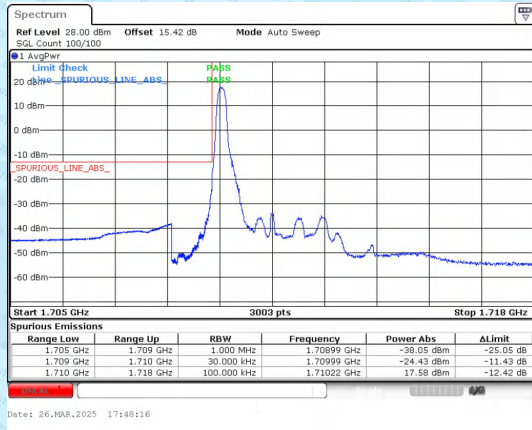

Band 66 3MHz/1778.5/High QPSK 1@0

Band 66 3MHz/1778.5/High QPSK 1@14

Band 66 3MHz/1778.5/High QPSK 15@0

Band 66 3MHz/1778.5/High 16QAM 1@0

Band 66 3MHz/1778.5/High 16QAM 1@14

Band 66 3MHz/1778.5/High 16QAM 15@0