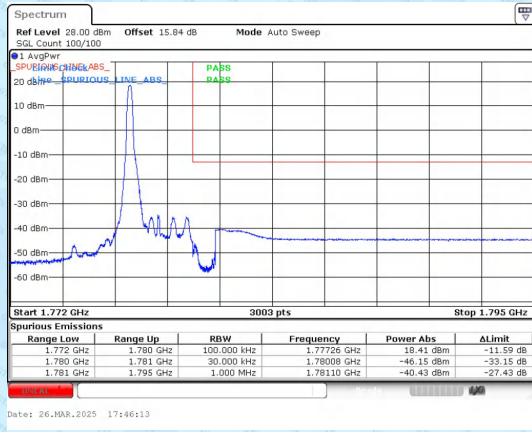

Band 66 1.4MHz/1710.7/Low QPSK 1@0

Band 66 1.4MHz/1710.7/Low QPSK 1@5

Band 66 1.4MHz/1710.7/Low QPSK 6@0

Band 66 1.4MHz/1710.7/Low 16QAM 1@0

Band 66 1.4MHz/1710.7/Low 16QAM 1@5

Band 66 1.4MHz/1710.7/Low 16QAM 6@0