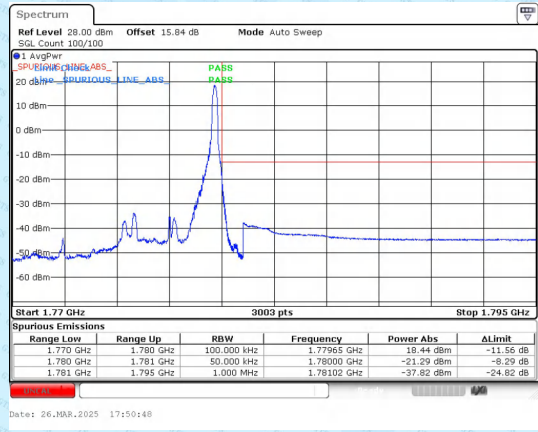

Band 66 5MHz/1777.5/High 16QAM 1@24

Band 66 5MHz/1777.5/High 16QAM 25@0