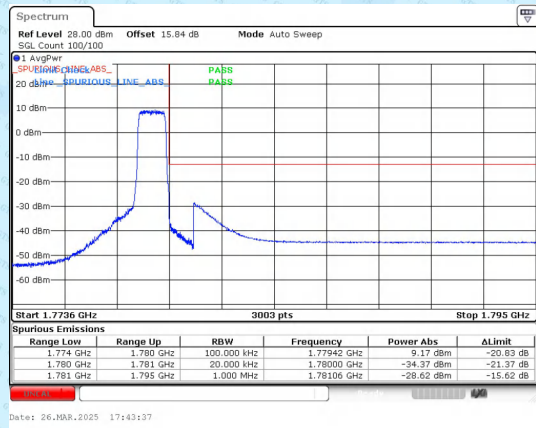

Band 66 1.4MHz/1779.3/High QPSK 1@0

Band 66 1.4MHz/1779.3/High QPSK 1@5

Band 66 1.4MHz/1779.3/High QPSK 6@0

Band 66 1.4MHz/1779.3/High 16QAM 1@0

Band 66 1.4MHz/1779.3/High 16QAM 1@5

Band 66 1.4MHz/1779.3/High 16QAM 6@0