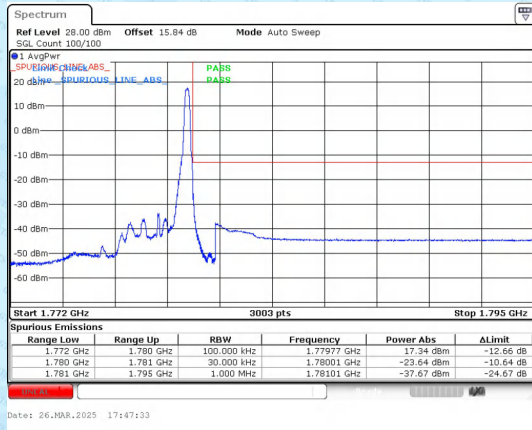

Band 66 3MHz/1778.5/High QPSK 1@0

Band 66 3MHz/1778.5/High QPSK 1@14

Band 66 3MHz/1778.5/High QPSK 15@0

Band 66 3MHz/1778.5/High 16QAM 1@0

Band 66 3MHz/1778.5/High 16QAM 1@14

Band 66 3MHz/1778.5/High 16QAM 15@0