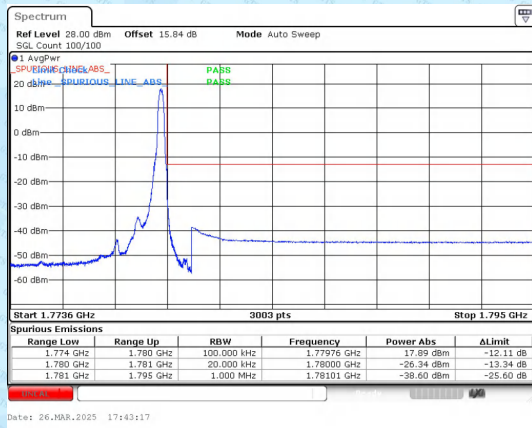

Band 66 1.4MHz/1779.3/High QPSK 1@0

Band 66 1.4MHz/1779.3/High QPSK 1@5

Band 66 1.4MHz/1779.3/High QPSK 6@0

Band 66 1.4MHz/1779.3/High 16QAM 1@0

Band 66 1.4MHz/1779.3/High 16QAM 1@5

Band 66 1.4MHz/1779.3/High 16QAM 6@0