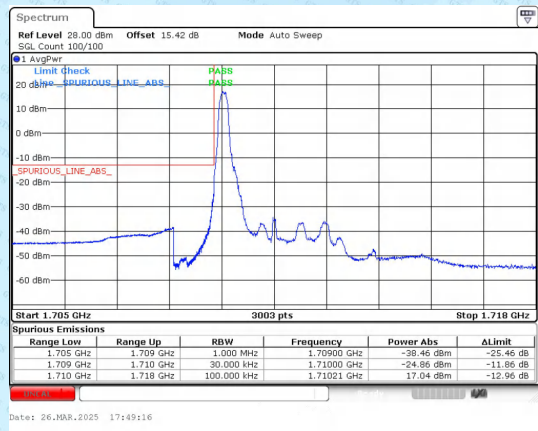

Band 66 3MHz/1711.5/Low QPSK 1@14