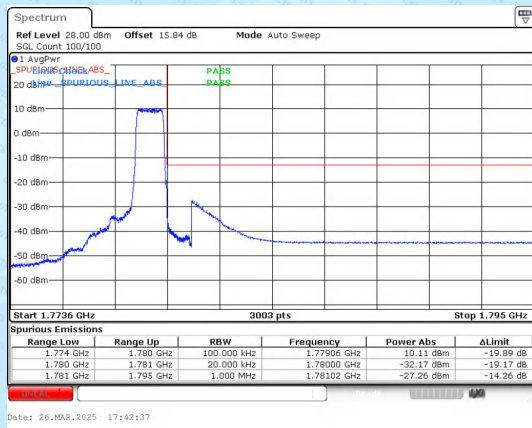

Band 66 1.4MHz/1779.3/High QPSK 1@0