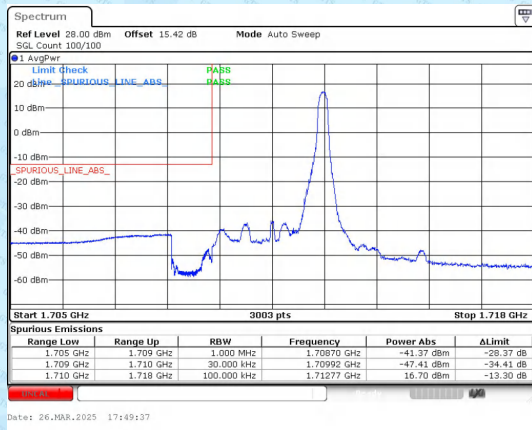

Band 66 3MHz/1711.5/Low QPSK 1@0

Band 66 3MHz/1711.5/Low QPSK 1@14

Band 66 3MHz/1711.5/Low QPSK 15@0

Band 66 3MHz/1711.5/Low QPSK 15@14

Band 66 3MHz/1711.5/Low 16QAM 1@0

Band 66 3MHz/1711.5/Low 16QAM 1@14

Band 66 3MHz/1711.5/Low 16QAM 15@0