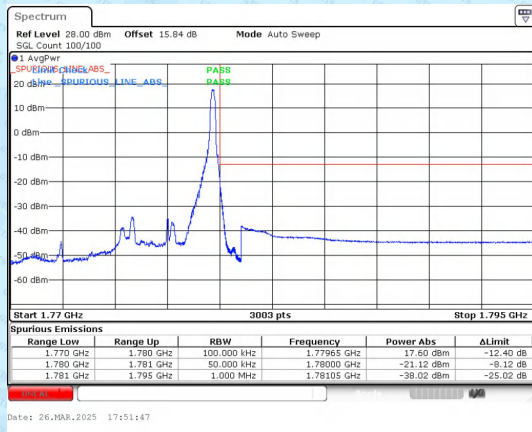

Band 66 5MHz/1777.5/High QPSK 25@0

Band 66 5MHz/1777.5/High 16QAM 1@24