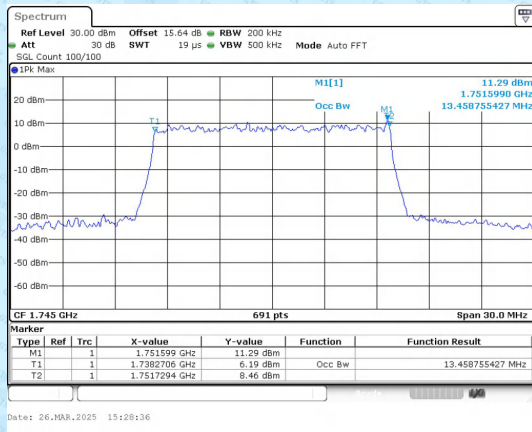

99%OBW

Band 66 15MHz/1745.0/Mid QPSK 75@0

26%OBW

Band 66 15MHz/1745.0/Mid QPSK 75@0

99%OBW

Band 66 15MHz/1745.0/Mid 16QAM 75@0

26%OBW

Band 66 15MHz/1745.0/Mid 16QAM 75@0