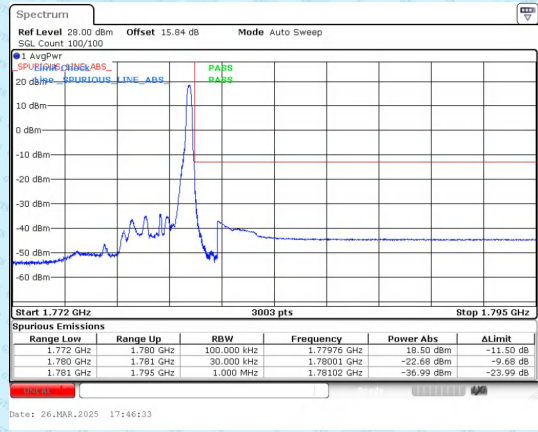

Band 66 1.4MHz/1710.7/Low 16QAM 6@0