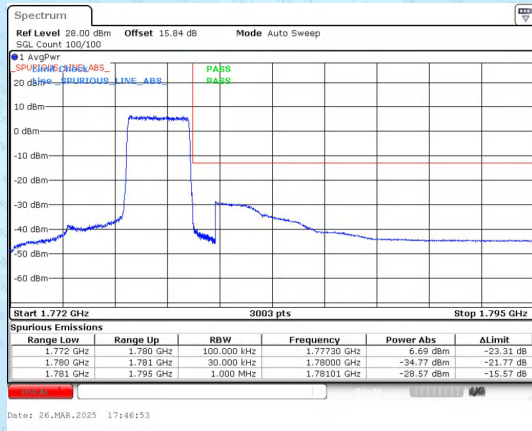

Band 66 3MHz/1778.5/High QPSK 1@0