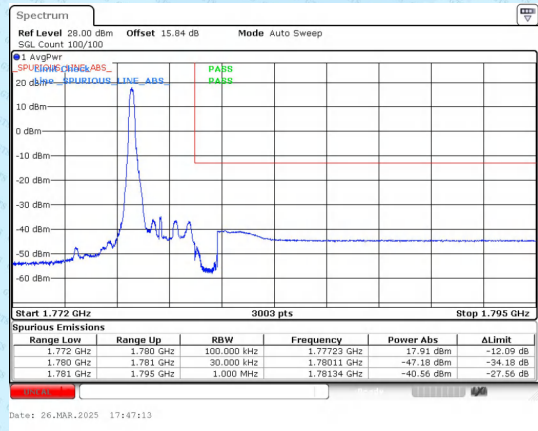

Band 66 3MHz/1778.5/High QPSK 1@14