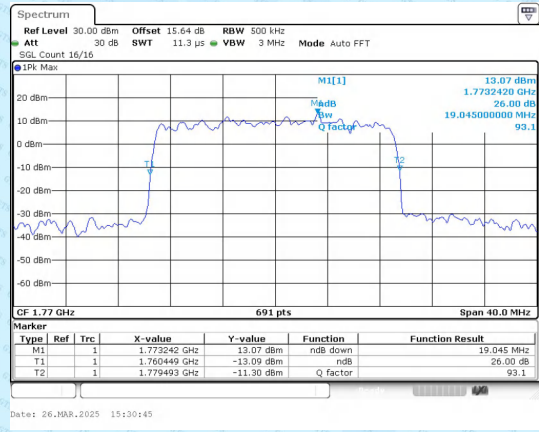

26%OBW

Band 66 20MHz/1770.0/High QPSK 100@0