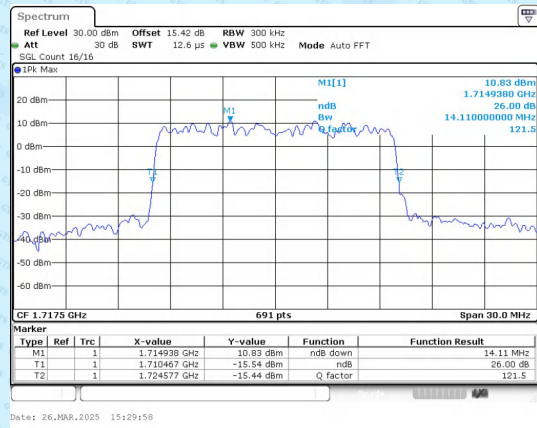

99%OBW

Band 66 15MHz/1717.5/Low 16QAM 75@0

26%OBW

Band 66 15MHz/1717.5/Low 16QAM 75@0

99%OBW

Band 66 15MHz/1717.5/Low 64QAM 75@0

26%OBW

Band 66 15MHz/1717.5/Low 64QAM 75@0

99%OBW

Band 66 20MHz/1770.0/High QPSK 100@0

26%OBW

Band 66 20MHz/1770.0/High QPSK 100@0

99%OBW

Band 66 20MHz/1770.0/High 16QAM 100@0

26%OBW

Band 66 20MHz/1770.0/High 16QAM 100@0