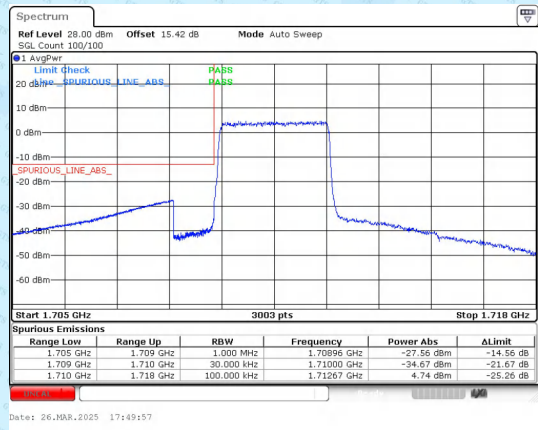

Band 66 3MHz/1711.5/Low QPSK 1@0

Band 66 3MHz/1711.5/Low QPSK 1@14

Band 66 3MHz/1711.5/Low QPSK 15@0

Band 66 3MHz/1711.5/Low QPSK 15@14

Band 66 3MHz/1711.5/Low 16QAM 1@0

Band 66 3MHz/1711.5/Low 16QAM 1@14

Band 66 3MHz/1711.5/Low 16QAM 15@0