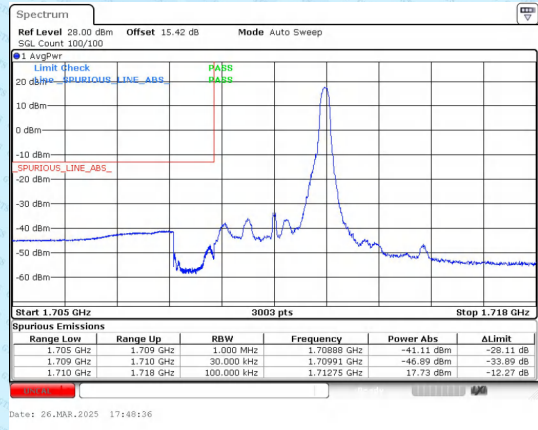

Band 66 3MHz/1778.5/High 16QAM 15@0