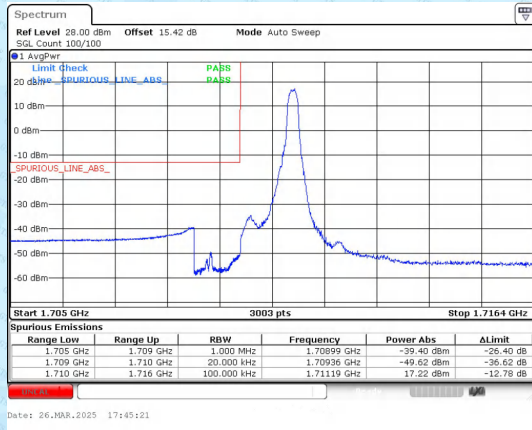

Band 66 1.4MHz/1710.7/Low QPSK 1@0

Band 66 1.4MHz/1710.7/Low QPSK 1@5

Band 66 1.4MHz/1710.7/Low QPSK 6@0

Band 66 1.4MHz/1710.7/Low 16QAM 1@0

Band 66 1.4MHz/1710.7/Low 16QAM 1@5

Band 66 1.4MHz/1710.7/Low 16QAM 6@0