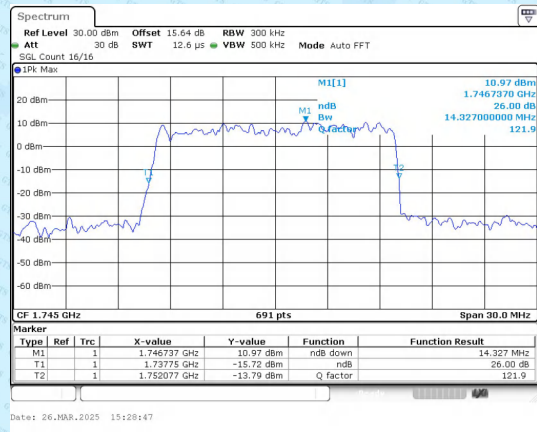

26%OBW

Band 66 15MHz/1745.0/Mid 64QAM 75@0