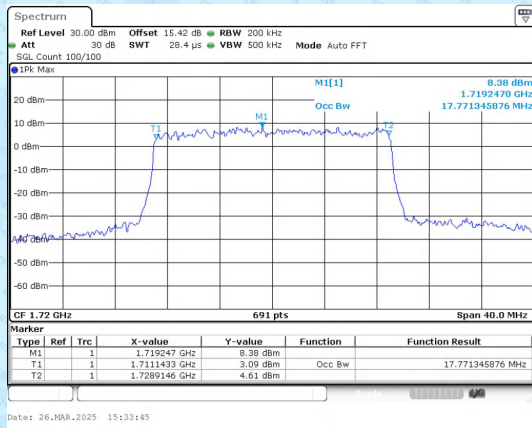

99%OBW

Band 66 20MHz/1720.0/Low 64QAM 100@0

26%OBW

Band 66 20MHz/1720.0/Low 64QAM 100@0

C4.Conducted Band Edge

Band	Bandwidth (MHz)	Channel	Freq (MHz)	Modulation	RB	Result	Verdict
66	1.4	132665	1779.3	QPSK	1@0	see graph	PASS
66	1.4	132665	1779.3	QPSK	1@5	see graph	PASS
66	1.4	132665	1779.3	QPSK	6@0	see graph	PASS
66	1.4	132665	1779.3	16QAM	1@0	see graph	PASS
66	1.4	132665	1779.3	16QAM	1@5	see graph	PASS
66	1.4	132665	1779.3	16QAM	6@0	see graph	PASS
66	1.4	131979	1710.7	QPSK	1@0	see graph	PASS
66	1.4	131979	1710.7	QPSK	1@5	see graph	PASS
66	1.4	131979	1710.7	QPSK	6@0	see graph	PASS
66	1.4	131979	1710.7	16QAM	1@0	see graph	PASS
66	1.4	131979	1710.7	16QAM	1@5	see graph	PASS
66	1.4	131979	1710.7	16QAM	6@0	see graph	PASS
66	3.0	132657	1778.5	QPSK	1@0	see graph	PASS
66	3.0	132657	1778.5	QPSK	1@14	see graph	PASS
66	3.0	132657	1778.5	QPSK	15@0	see graph	PASS
66	3.0	132657	1778.5	16QAM	1@0	see graph	PASS
66	3.0	132657	1778.5	16QAM	1@14	see graph	PASS
66	3.0	132657	1778.5	16QAM	15@0	see graph	PASS
66	3.0	131987	1711.5	QPSK	1@0	see graph	PASS
66	3.0	131987	1711.5	QPSK	1@14	see graph	PASS
66	3.0	131987	1711.5	QPSK	15@0	see graph	PASS
66	3.0	131987	1711.5	16QAM	1@0	see graph	PASS
66	3.0	131987	1711.5	16QAM	1@14	see graph	PASS
66	3.0	131987	1711.5	16QAM	15@0	see graph	PASS
66	5.0	132647	1777.5	QPSK	1@0	see graph	PASS
66	5.0	132647	1777.5	QPSK	1@24	see graph	PASS
66	5.0	132647	1777.5	QPSK	25@0	see graph	PASS
66	5.0	132647	1777.5	16QAM	1@0	see graph	PASS
66	5.0	132647	1777.5	16QAM	1@24	see graph	PASS
66	5.0	132647	1777.5	16QAM	25@0	see graph	PASS
66	5.0	131997	1712.5	QPSK	1@0	see graph	PASS
66	5.0	131997	1712.5	QPSK	1@24	see graph	PASS
66	5.0	131997	1712.5	QPSK	25@0	see graph	PASS
66	5.0	131997	1712.5	16QAM	1@0	see graph	PASS
66	5.0	131997	1712.5	16QAM	1@24	see graph	PASS
66	5.0	131997	1712.5	16QAM	25@0	see graph	PASS
66	10.0	132622	1775.0	QPSK	1@0	see graph	PASS
66	10.0	132622	1775.0	QPSK	1@49	see graph	PASS
66	10.0	132622	1775.0	QPSK	50@0	see graph	PASS
66	10.0	132622	1775.0	16QAM	1@0	see graph	PASS
66	10.0	132622	1775.0	16QAM	1@49	see graph	PASS