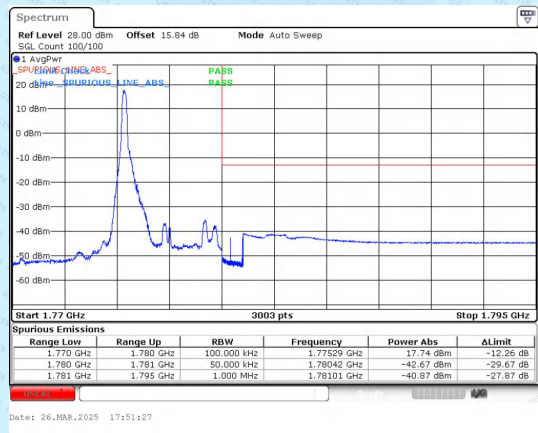

Band 66 3MHz/1711.5/Low 16QAM 15@14

Band 66 5MHz/1777.5/High QPSK 1@0

Band 66 5MHz/1777.5/High QPSK 1@24

Band 66 5MHz/1777.5/High QPSK 25@0

Band 66 5MHz/1777.5/High 16QAM 1@0

Band 66 5MHz/1777.5/High 16QAM 1@24

Band 66 5MHz/1777.5/High 16QAM 25@0