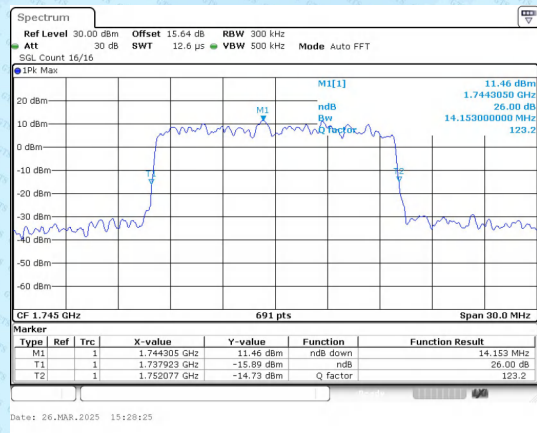

99%OBW

Band 66 15MHz/1745.0/Mid QPSK 75@0

26%OBW

Band 66 15MHz/1745.0/Mid QPSK 75@0

99%OBW

Band 66 15MHz/1745.0/Mid 16QAM 75@0

26%OBW

Band 66 15MHz/1745.0/Mid 16QAM 75@0