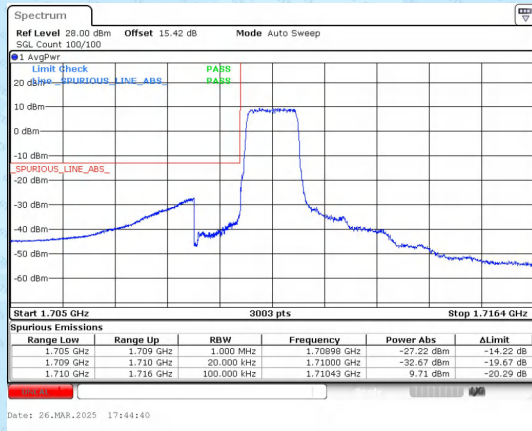

Band 66 1.4MHz/1710.7/Low QPSK 1@0