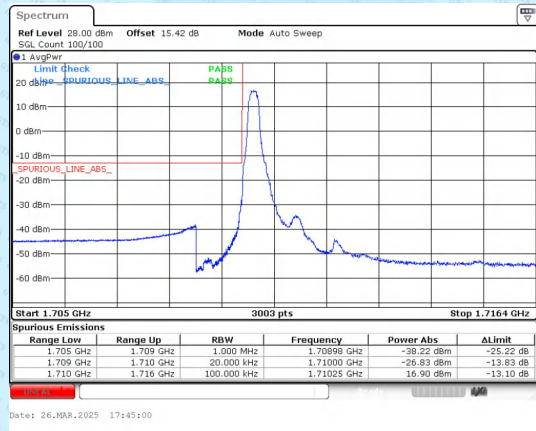

Band 66 1.4MHz/1710.7/Low QPSK 1@5