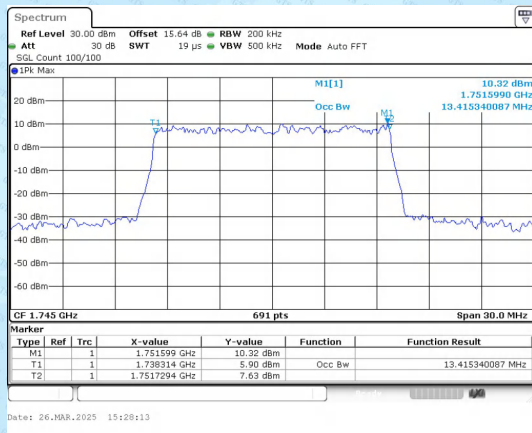

99%OBW

Band 66 15MHz/1745.0/Mid QPSK 75@0

26%OBW

Band 66 15MHz/1745.0/Mid QPSK 75@0

99%OBW

Band 66 15MHz/1745.0/Mid 16QAM 75@0

26%OBW

Band 66 15MHz/1745.0/Mid 16QAM 75@0