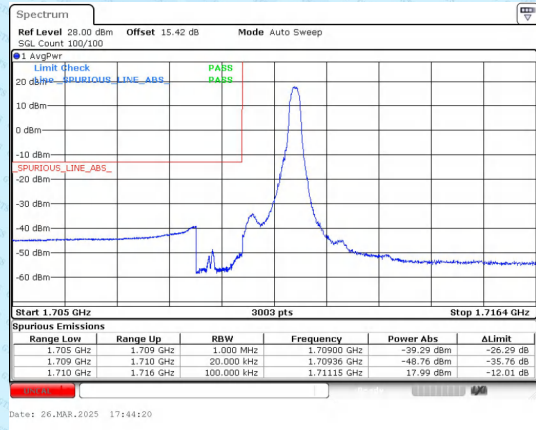

Band 66 1.4MHz/1779.3/High 16QAM 6@0