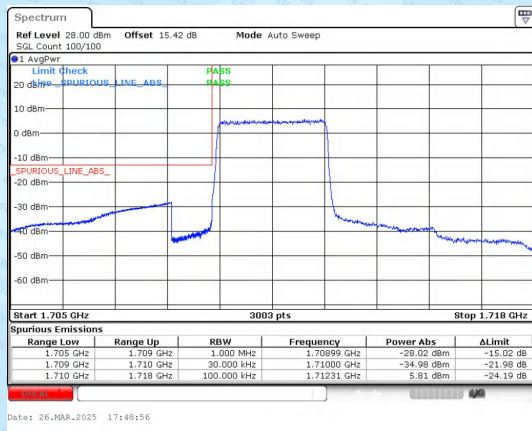

Band 66 3MHz/1711.5/Low QPSK 1@0