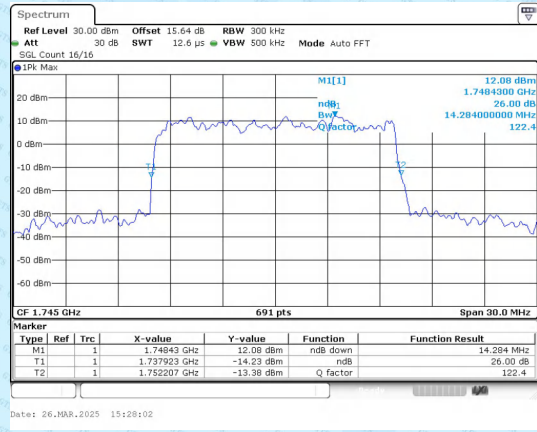

99%OBW

Band 66 15MHz/1745.0/Mid QPSK 75@0

26%OBW

Band 66 15MHz/1745.0/Mid QPSK 75@0

99%OBW

Band 66 15MHz/1745.0/Mid 16QAM 75@0

26%OBW

Band 66 15MHz/1745.0/Mid 16QAM 75@0