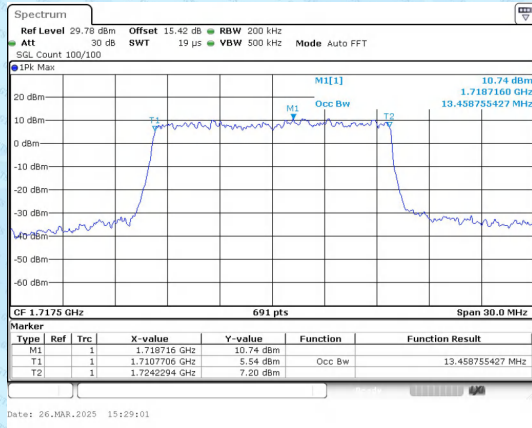

99%OBW

Band 66 15MHz/1717.5/Low QPSK 75@0