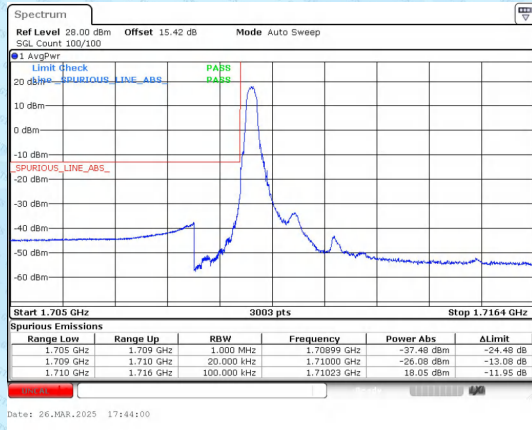

Band 66 1.4MHz/1779.3/High QPSK 1@0

Band 66 1.4MHz/1779.3/High QPSK 1@5

Band 66 1.4MHz/1779.3/High QPSK 6@0

Band 66 1.4MHz/1779.3/High 16QAM 1@0

Band 66 1.4MHz/1779.3/High 16QAM 1@5

Band 66 1.4MHz/1779.3/High 16QAM 6@0