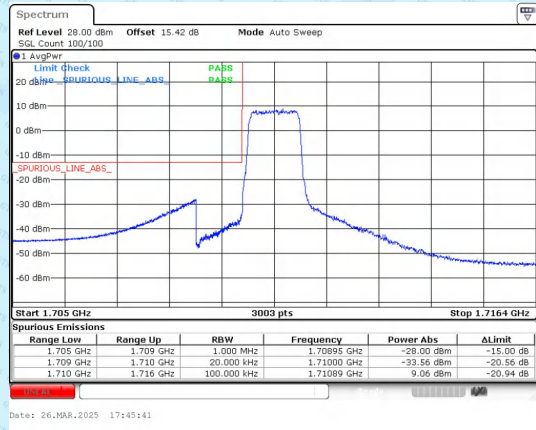

Band 66 1.4MHz/1710.7/Low QPSK 1@0

Band 66 1.4MHz/1710.7/Low QPSK 1@5

Band 66 1.4MHz/1710.7/Low QPSK 6@0

Band 66 1.4MHz/1710.7/Low 16QAM 1@0

Band 66 1.4MHz/1710.7/Low 16QAM 1@5

Band 66 1.4MHz/1710.7/Low 16QAM 6@0