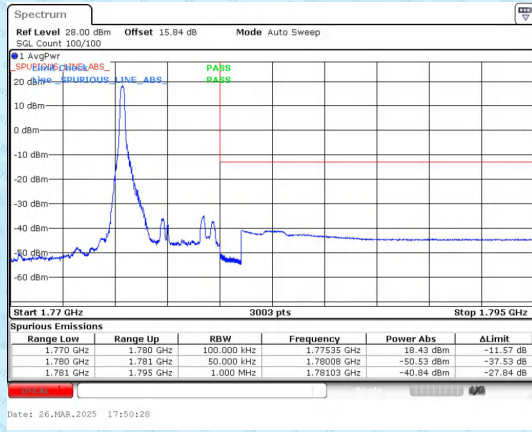

Band 66 5MHz/1777.5/High 16QAM 1@24

Band 66 5MHz/1777.5/High 16QAM 25@0