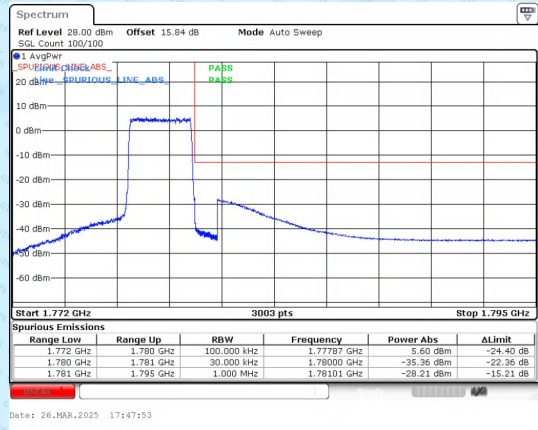

Band 66 3MHz/1778.5/High QPSK 1@0

Band 66 3MHz/1778.5/High QPSK 1@14

Band 66 3MHz/1778.5/High QPSK 15@0

Band 66 3MHz/1778.5/High 16QAM 1@0

Band 66 3MHz/1778.5/High 16QAM 1@14

Band 66 3MHz/1778.5/High 16QAM 15@0