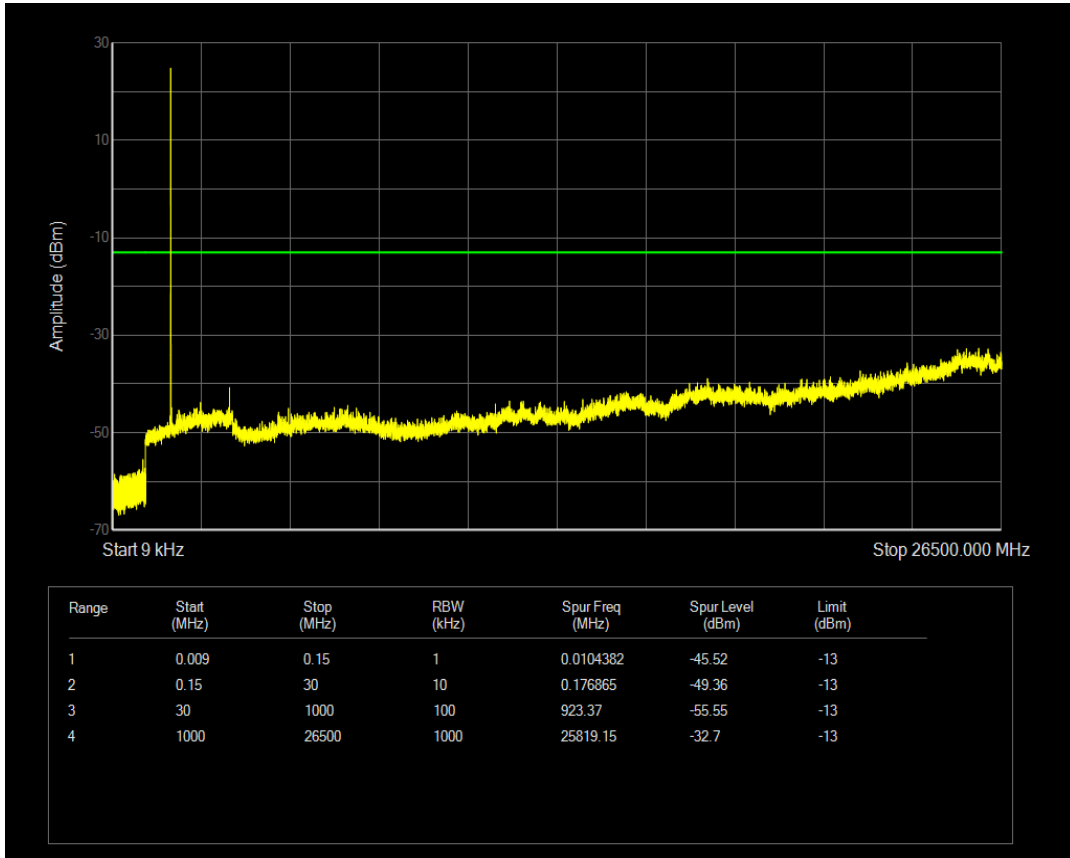

Band4 16QAM BW=3MHz Channel=20175 RB Size=15 Position=#0

Band4 QPSK BW=3MHz Channel=20385 RB Size=1 Position=#0

Band4 QPSK BW=3MHz Channel=20385 RB Size=15 Position=#0

Band4 16QAM BW=3MHz Channel=20385 RB Size=1 Position=#0

Band4 16QAM BW=3MHz Channel=20385 RB Size=15 Position=#0

Band4 QPSK BW=5MHz Channel=19975 RB Size=1 Position=#0

Band4 QPSK BW=5MHz Channel=19975 RB Size=25 Position=#0

Band4 16QAM BW=5MHz Channel=19975 RB Size=1 Position=#0