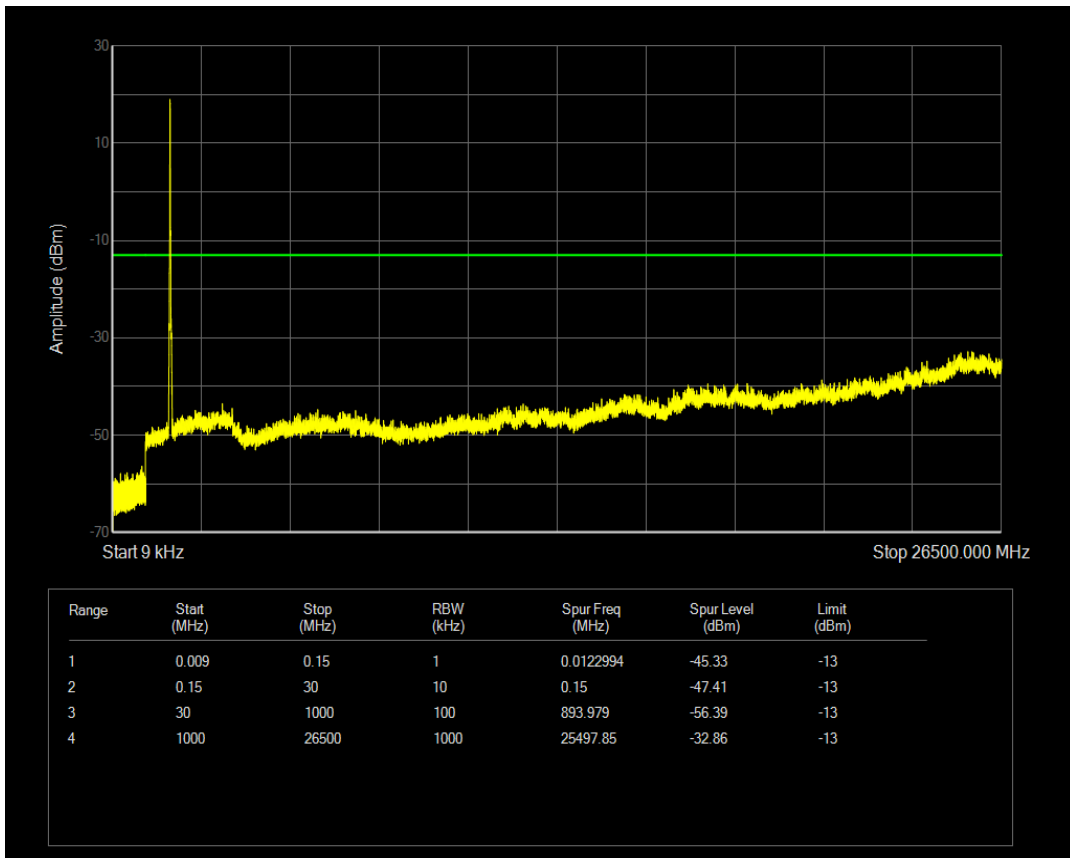

Band4 QPSK BW=15MHz Channel=20175 RB Size=75 Position=#0

Band4 16QAM BW=15MHz Channel=20175 RB Size=1 Position=#0