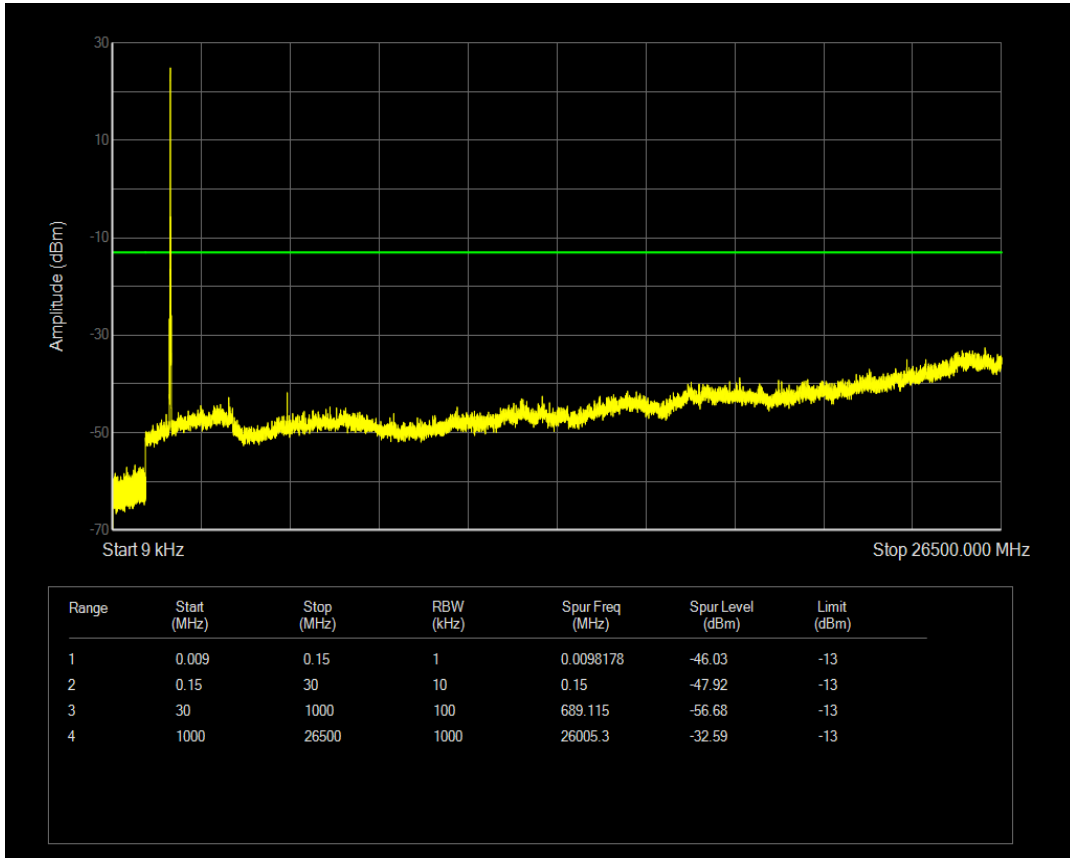

Band4 QPSK BW=15MHz Channel=20325 RB Size=1 Position=#0

Band4 QPSK BW=15MHz Channel=20325 RB Size=75 Position=#0