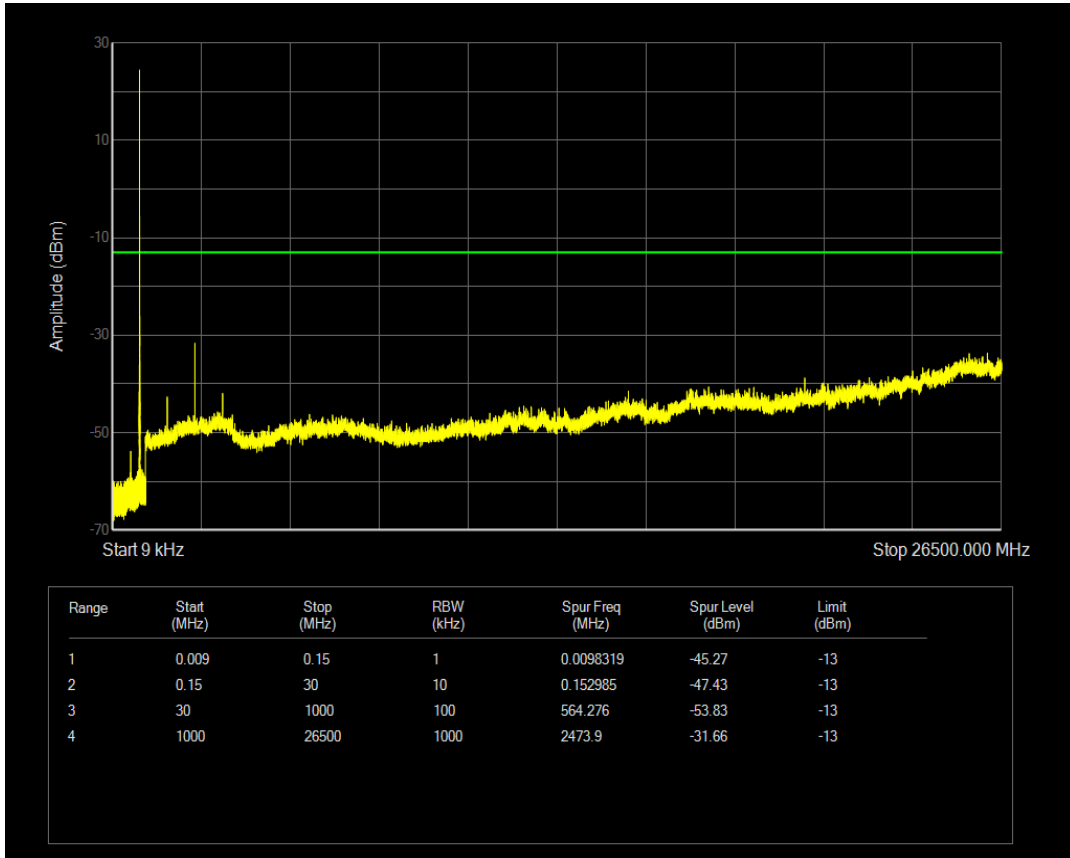

Band5 QPSK BW=3MHz Channel=20415 RB Size=1 Position=#0

Band5 QPSK BW=3MHz Channel=20415 RB Size=15 Position=#0