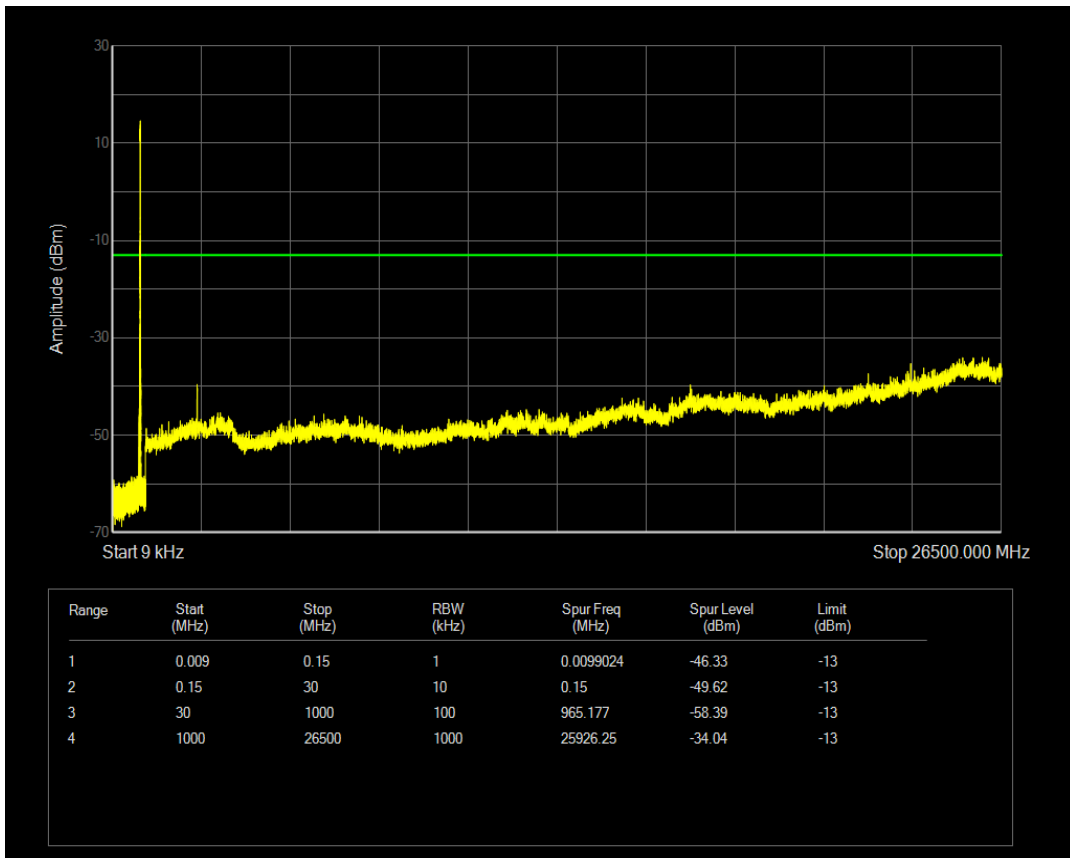

Band5 QPSK BW=5MHz Channel=20625 RB Size=1 Position=#0

Band5 QPSK BW=5MHz Channel=20625 RB Size=25 Position=#0

Band5 16QAM BW=5MHz Channel=20625 RB Size=1 Position=#0

Band5 16QAM BW=5MHz Channel=20625 RB Size=25 Position=#0