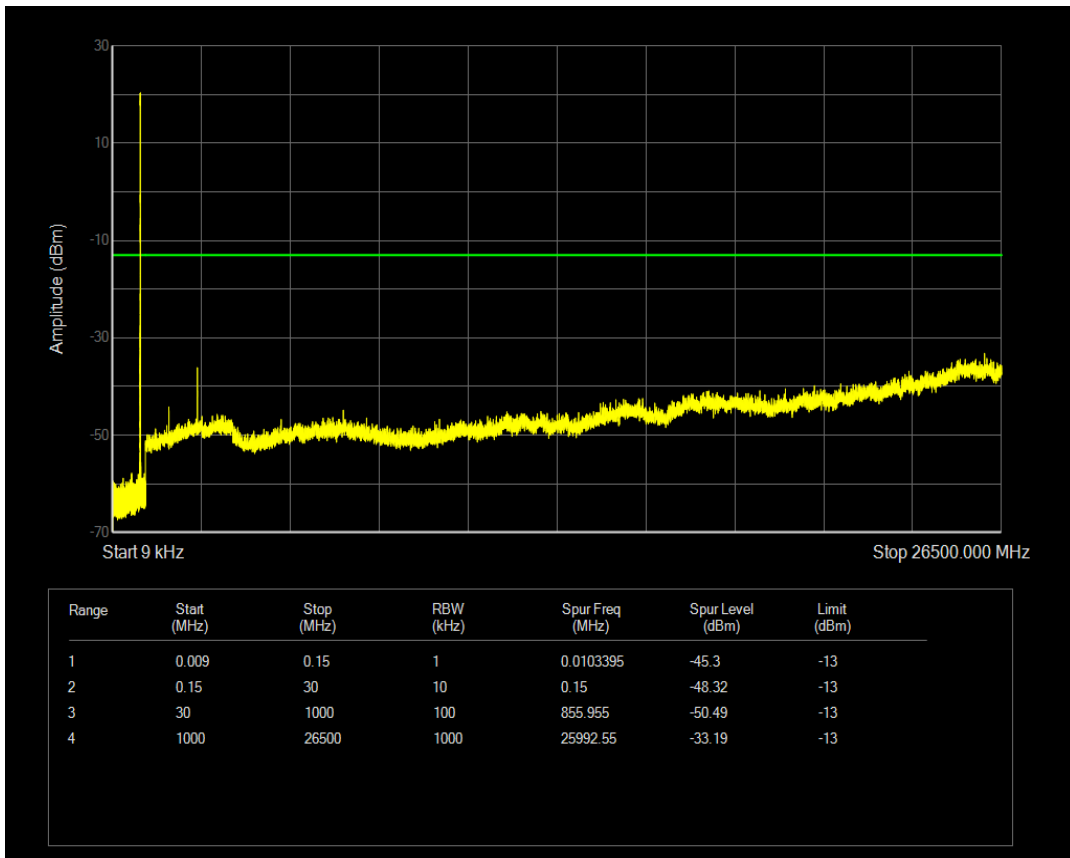

Band5 QPSK BW=1.4MHz Channel=20643 RB Size=1 Position=#0

Band5 QPSK BW=1.4MHz Channel=20643 RB Size=6 Position=#0

Band5 16QAM BW=1.4MHz Channel=20643 RB Size=1 Position=#0

Band5 16QAM BW=1.4MHz Channel=20643 RB Size=6 Position=#0