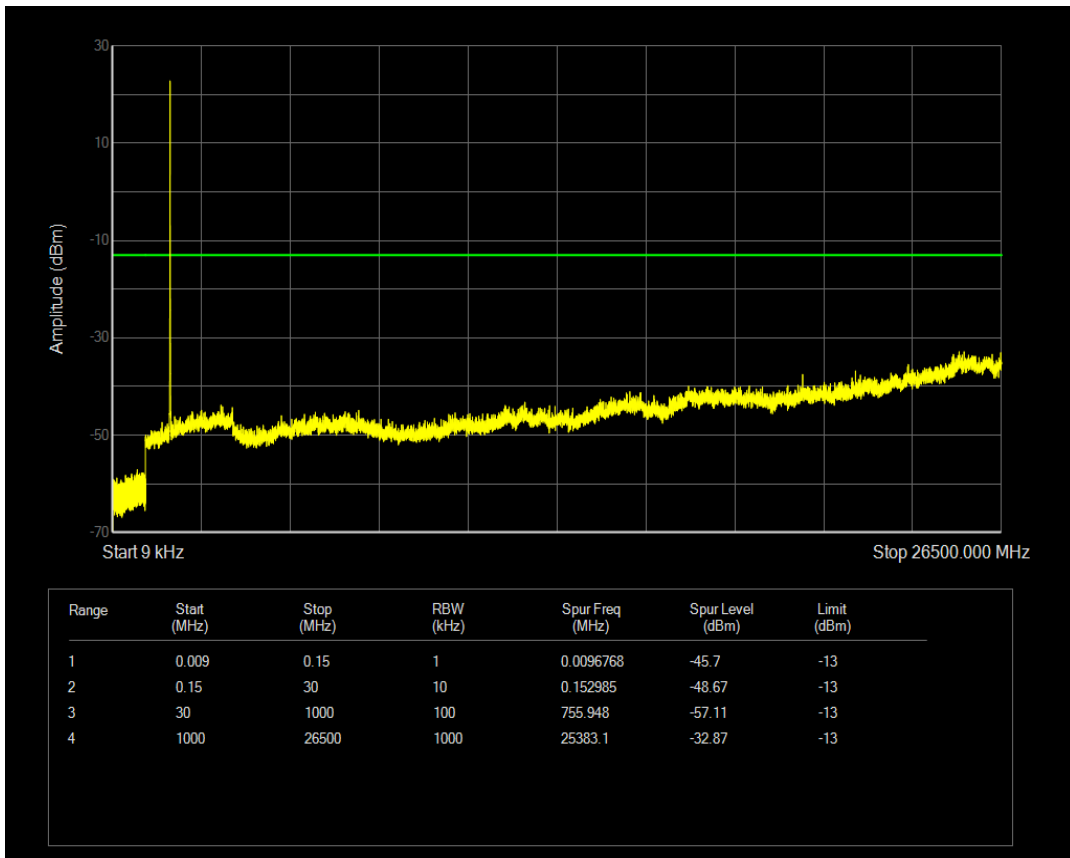

Band4 QPSK BW=3MHz Channel=20175 RB Size=15 Position=#0

Band4 16QAM BW=3MHz Channel=20175 RB Size=1 Position=#0