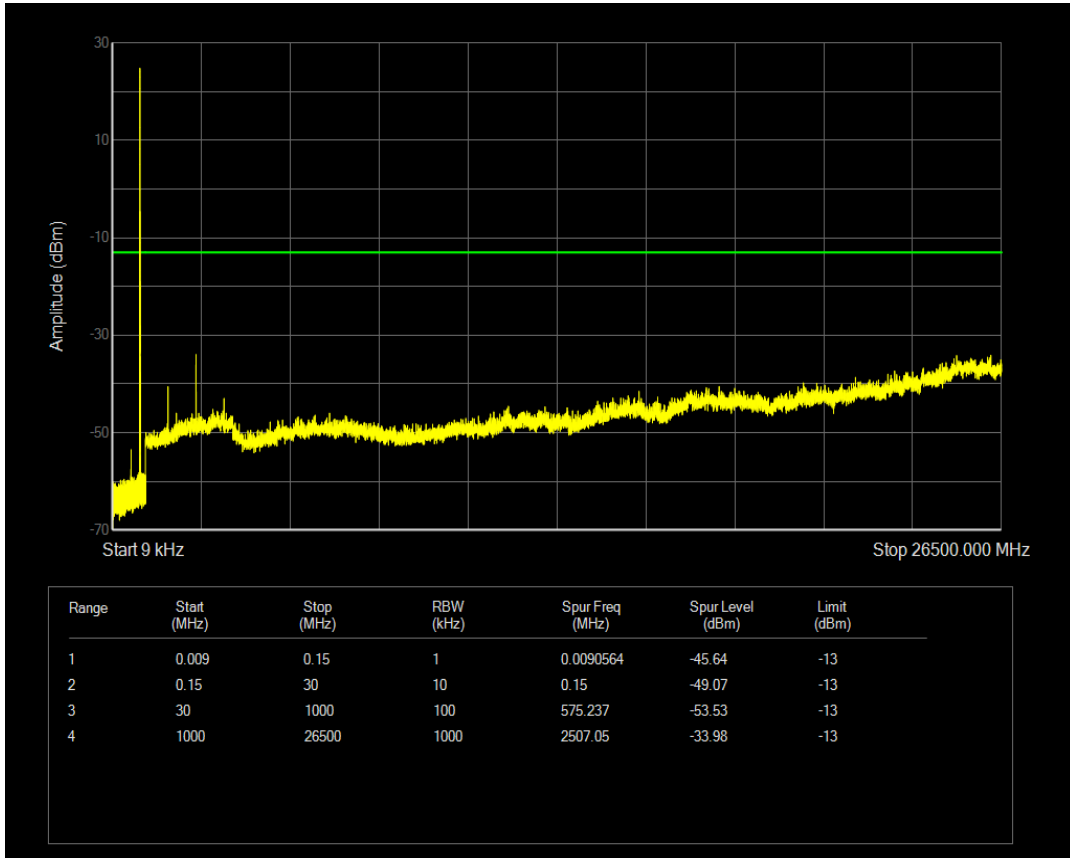

Band5 16QAM BW=3MHz Channel=20525 RB Size=1 Position=#0

Band5 16QAM BW=3MHz Channel=20525 RB Size=15 Position=#0