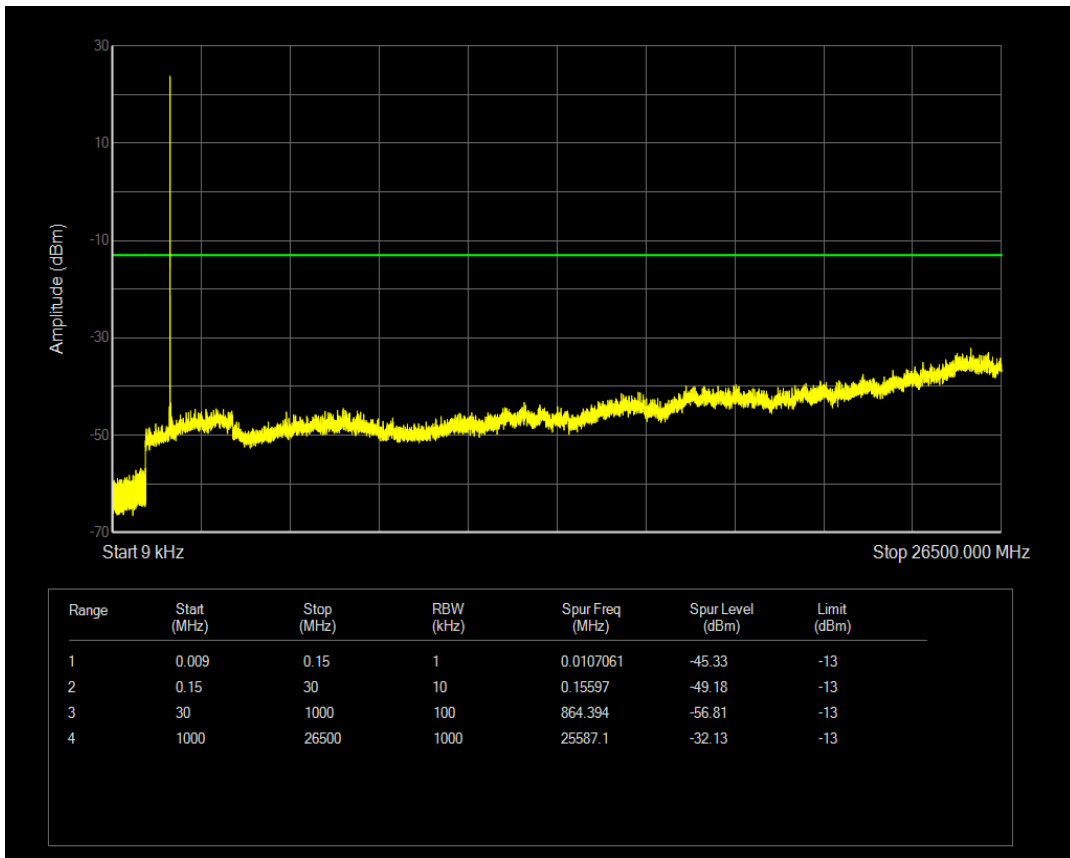

Band4 16QAM BW=1.4MHz Channel=19957 RB Size=6 Position=#0

Band4 QPSK BW=1.4MHz Channel=20175 RB Size=1 Position=#0

Band4 QPSK BW=1.4MHz Channel=20175 RB Size=6 Position=#0

Band4 16QAM BW=1.4MHz Channel=20175 RB Size=1 Position=#0

Band4 16QAM BW=1.4MHz Channel=20175 RB Size=6 Position=#0

Band4 QPSK BW=1.4MHz Channel=20393 RB Size=1 Position=#0

Band4 QPSK BW=1.4MHz Channel=20393 RB Size=6 Position=#0

Band4 16QAM BW=1.4MHz Channel=20393 RB Size=1 Position=#0