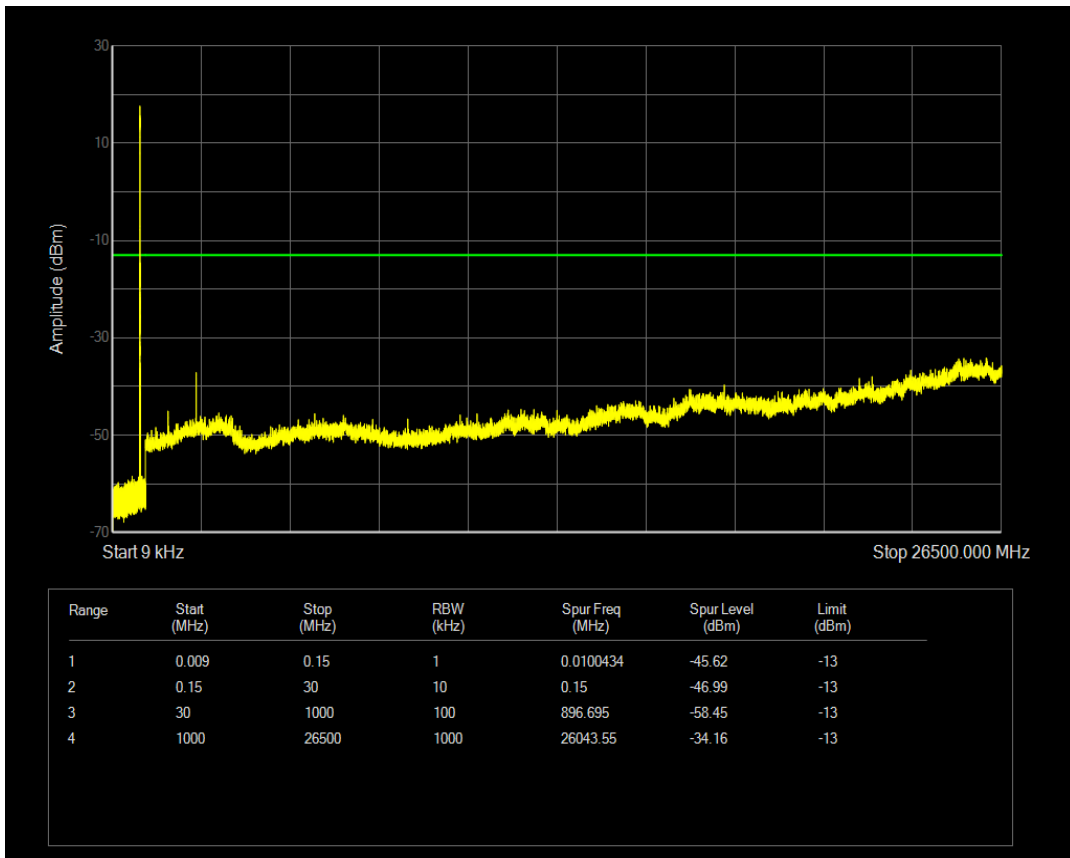

Band5 QPSK BW=3MHz Channel=20525 RB Size=1 Position=#0

Band5 QPSK BW=3MHz Channel=20525 RB Size=15 Position=#0

Band5 16QAM BW=3MHz Channel=20525 RB Size=1 Position=#0

Band5 16QAM BW=3MHz Channel=20525 RB Size=15 Position=#0