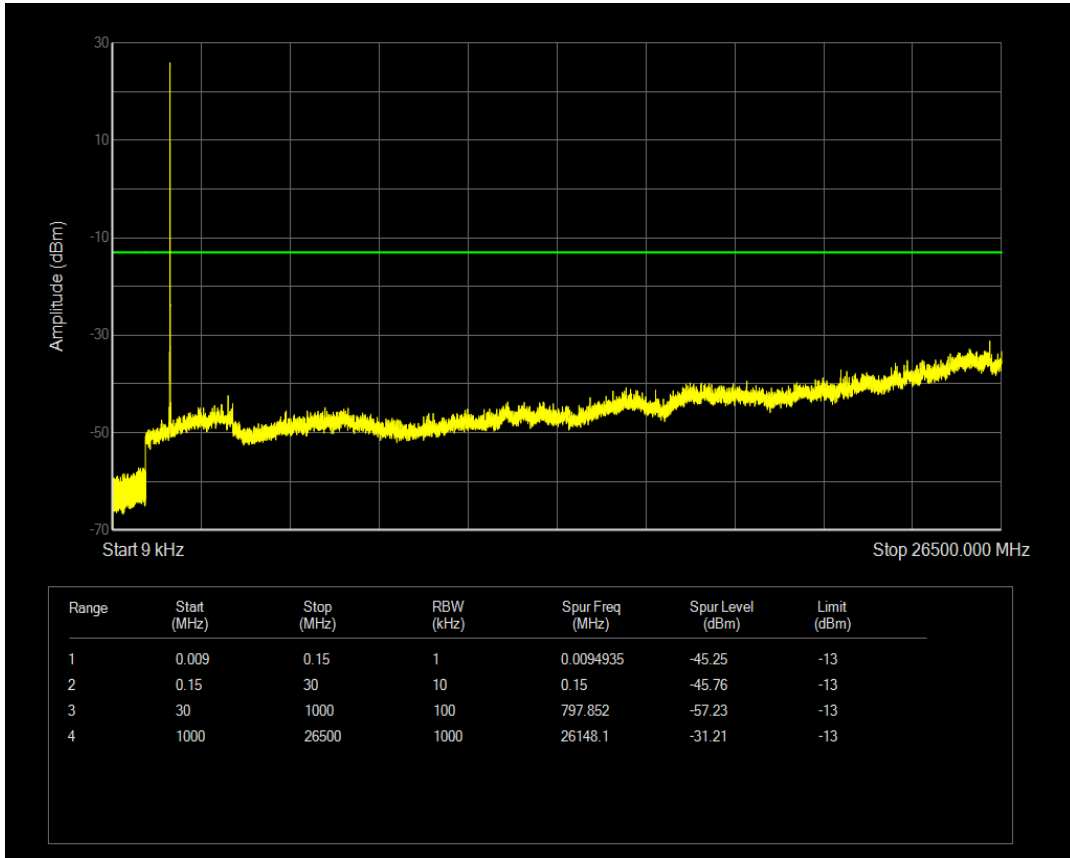

Band4 16QAM BW=5MHz Channel=19975 RB Size=25 Position=#0

Band4 QPSK BW=5MHz Channel=20175 RB Size=1 Position=#0

Band4 QPSK BW=5MHz Channel=20175 RB Size=25 Position=#0

Band4 16QAM BW=5MHz Channel=20175 RB Size=1 Position=#0