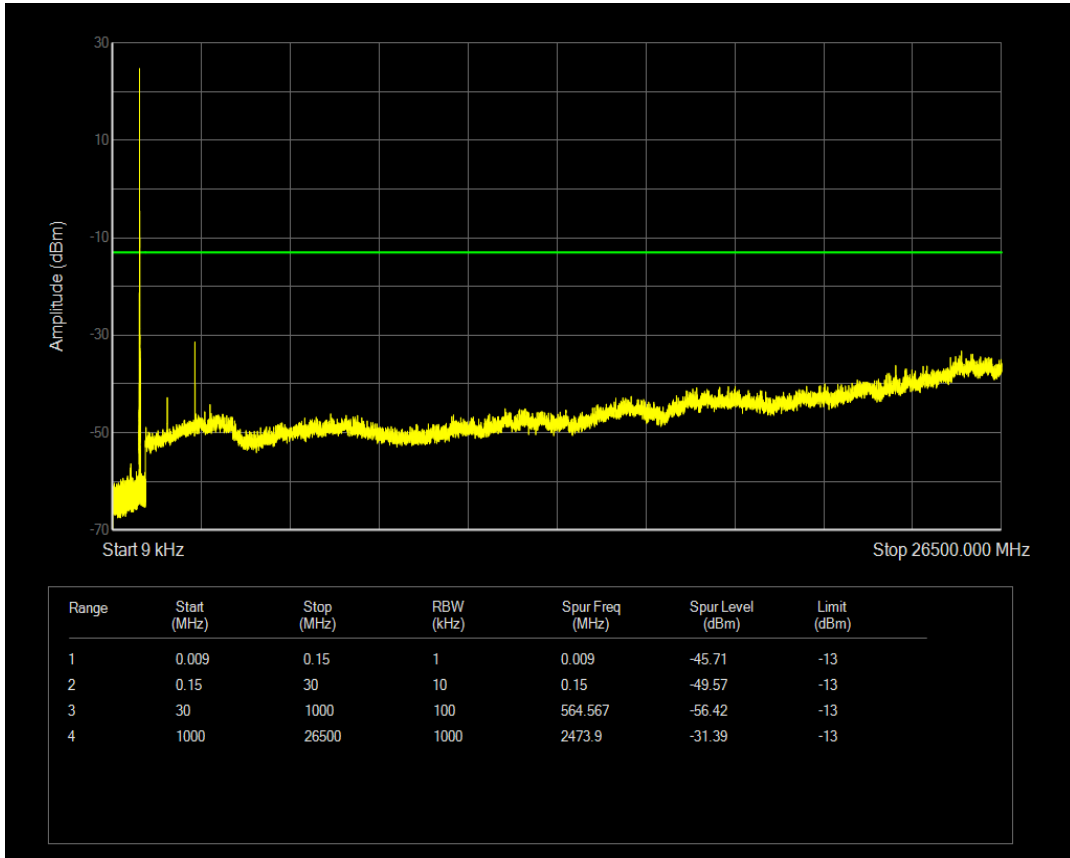

Band5 16QAM BW=10MHz Channel=20450 RB Size=1 Position=#0

Band5 16QAM BW=10MHz Channel=20450 RB Size=50 Position=#0