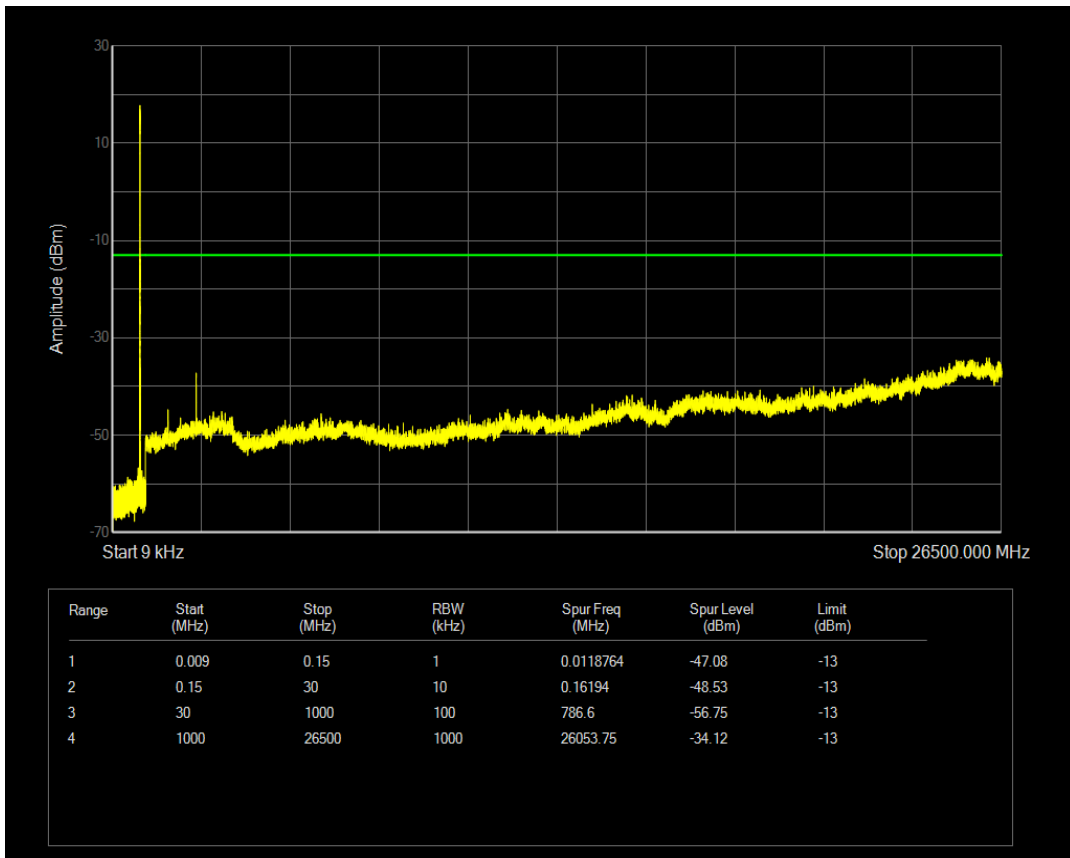

Band5 QPSK BW=3MHz Channel=20525 RB Size=15 Position=#0

Band5 16QAM BW=3MHz Channel=20525 RB Size=1 Position=#0