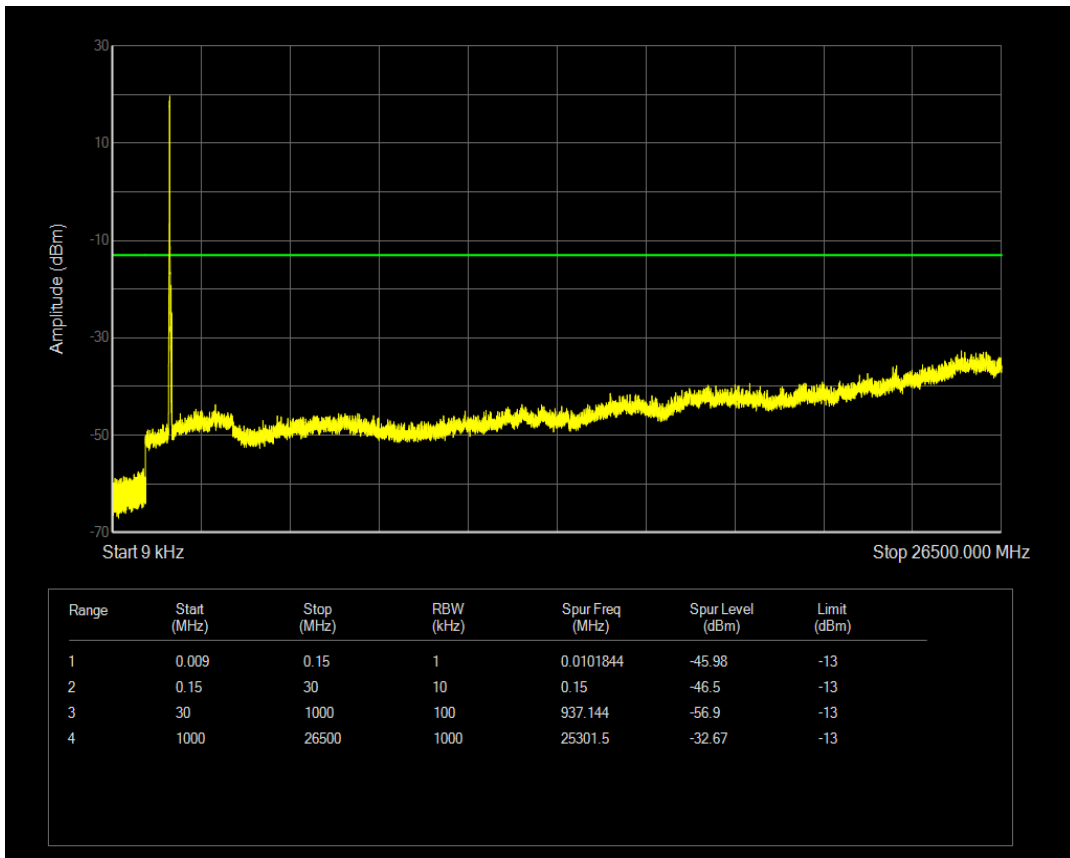

Band4 16QAM BW=15MHz Channel=20025 RB Size=75 Position=#0

Band4 QPSK BW=15MHz Channel=20175 RB Size=1 Position=#0