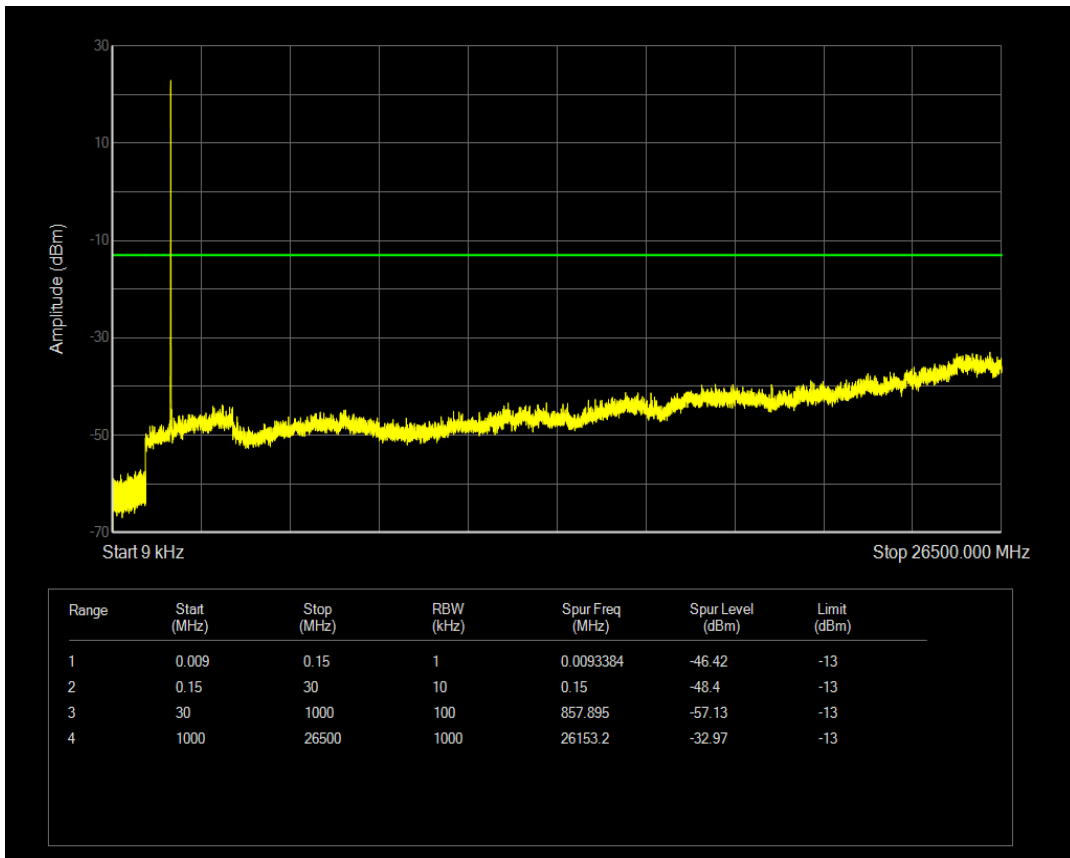

Band4 16QAM BW=3MHz Channel=20385 RB Size=15 Position=#0

Band4 QPSK BW=5MHz Channel=19975 RB Size=1 Position=#0