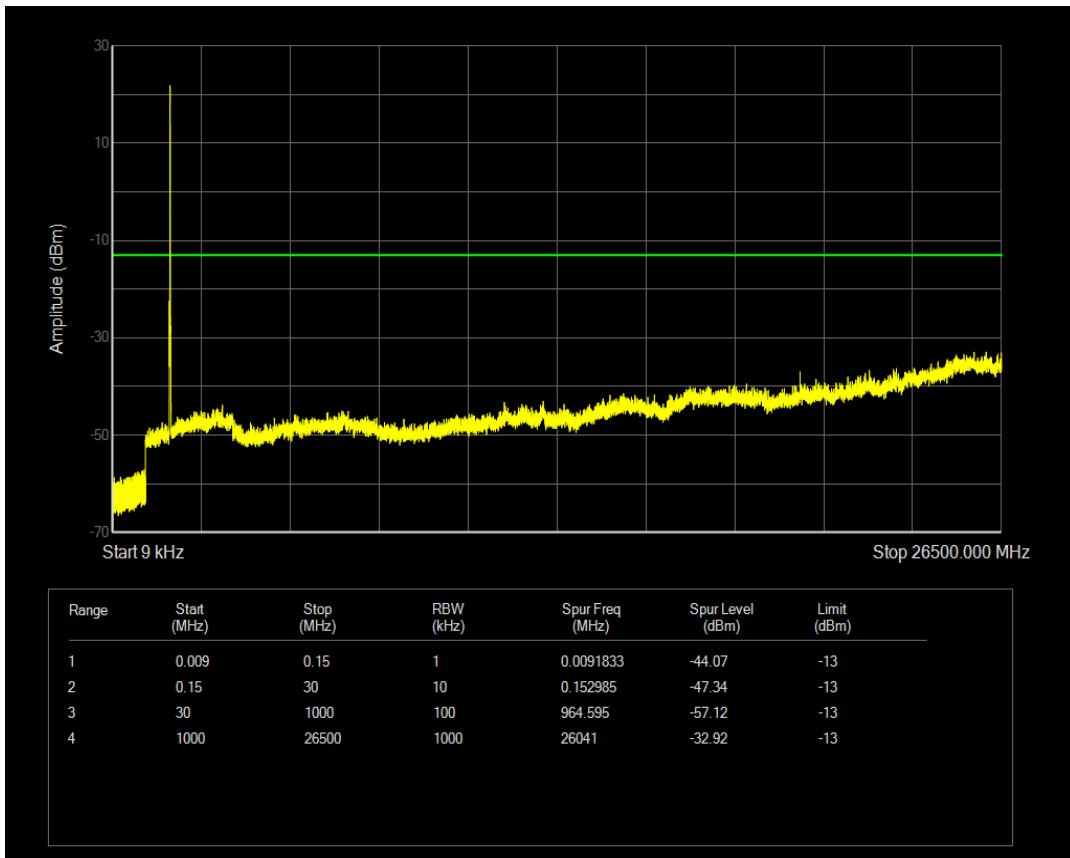

Band4 QPSK BW=5MHz Channel=20175 RB Size=25 Position=#0

Band4 16QAM BW=5MHz Channel=20175 RB Size=1 Position=#0