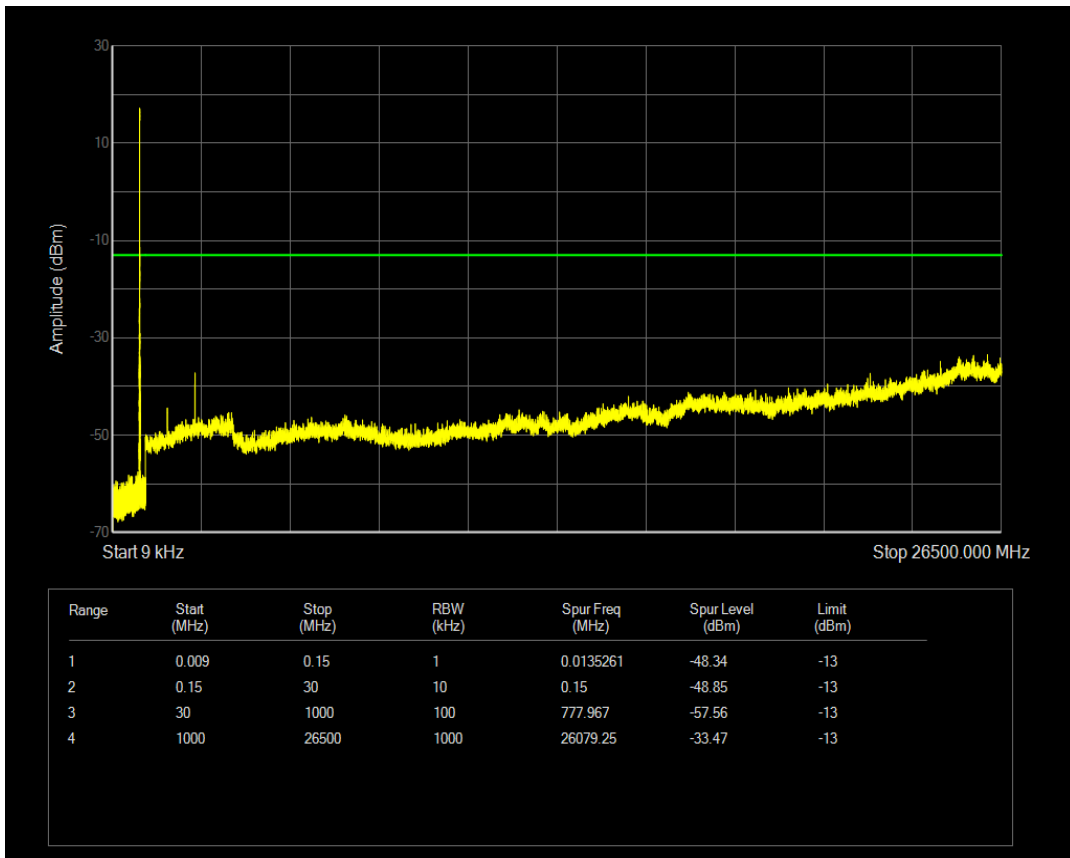

Band5 QPSK BW=3MHz Channel=20415 RB Size=15 Position=#0

Band5 16QAM BW=3MHz Channel=20415 RB Size=1 Position=#0