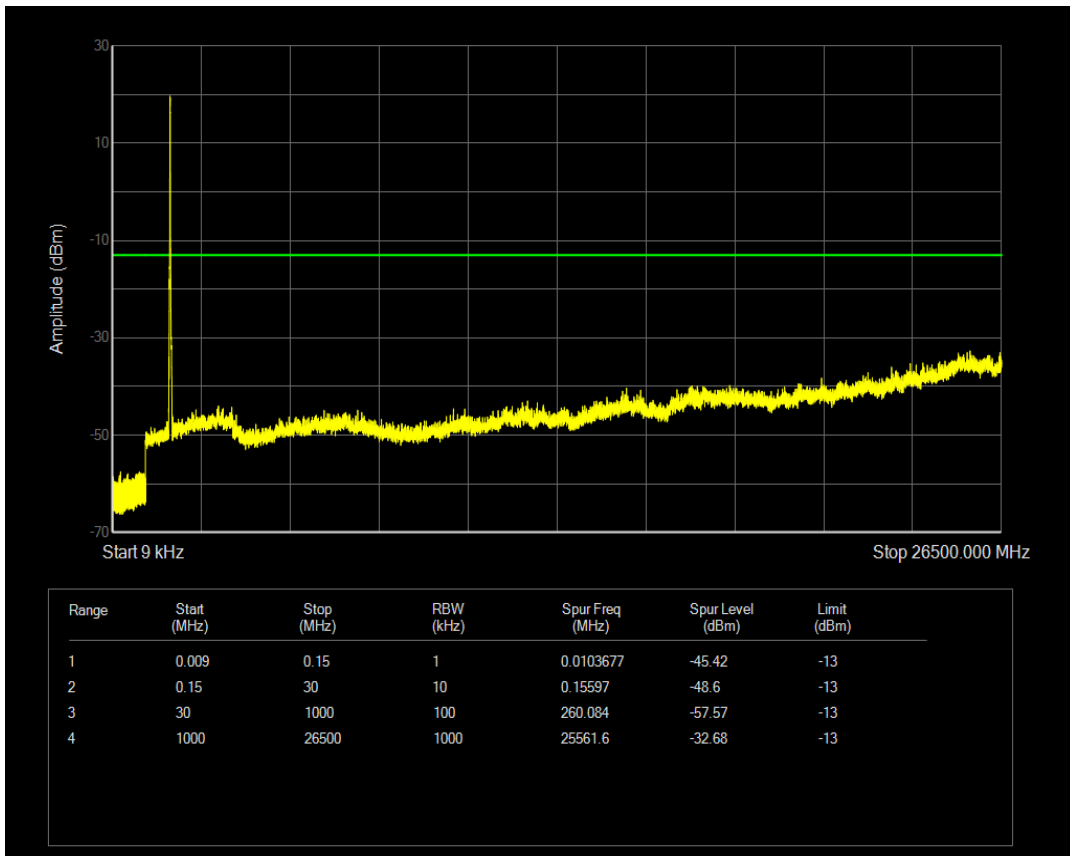

Band4 16QAM BW=15MHz Channel=20175 RB Size=75 Position=#0

Band4 QPSK BW=15MHz Channel=20325 RB Size=1 Position=#0