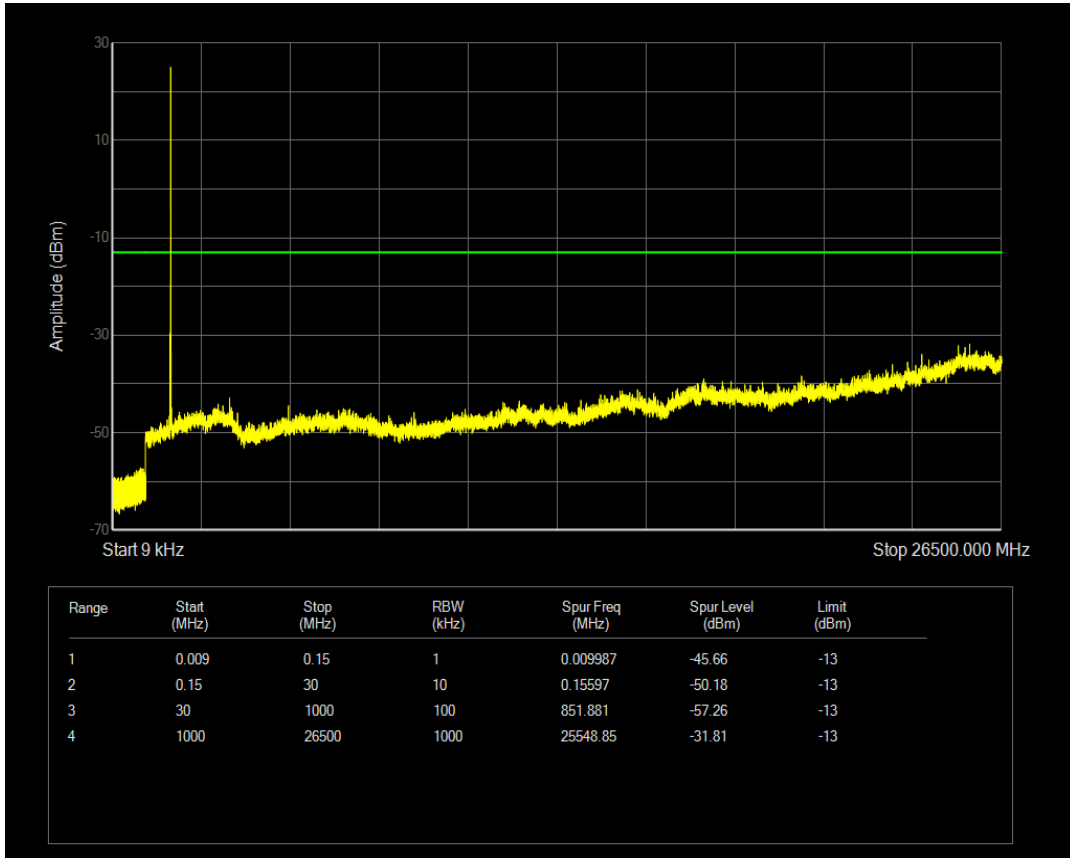

Band4 QPSK BW=3MHz Channel=20385 RB Size=1 Position=#0

Band4 QPSK BW=3MHz Channel=20385 RB Size=15 Position=#0