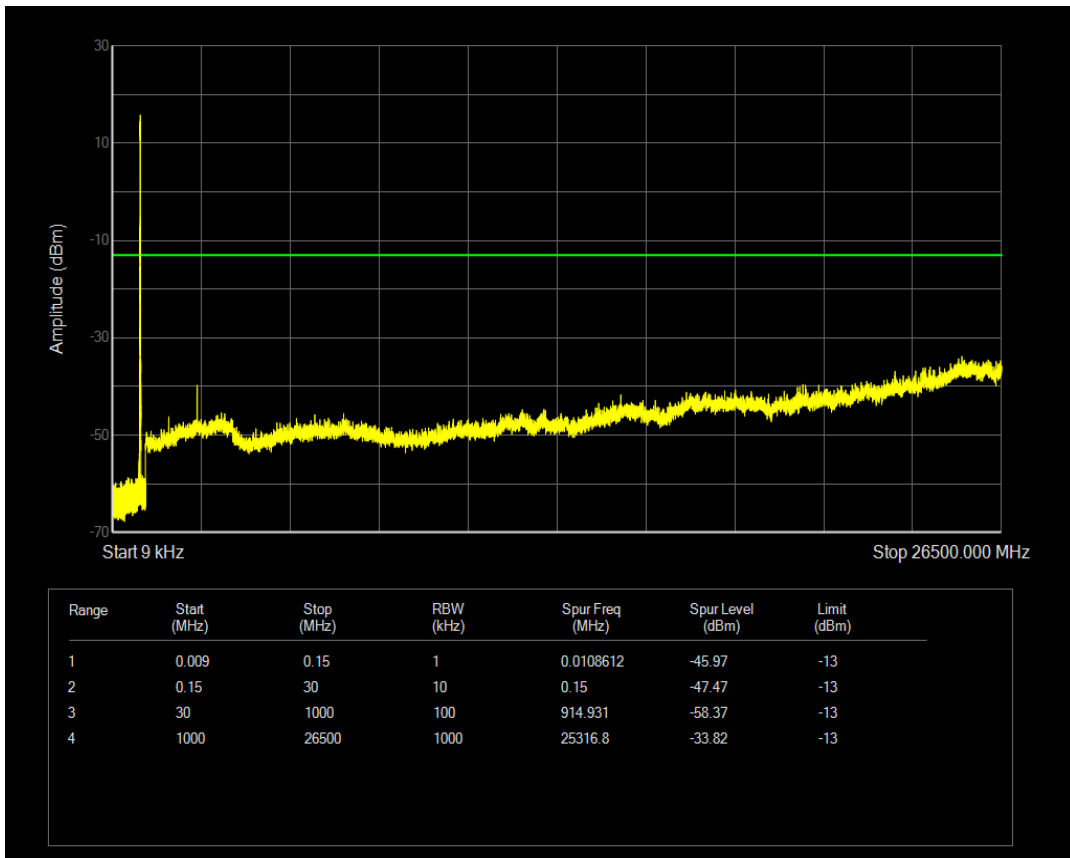

Band5 QPSK BW=5MHz Channel=20625 RB Size=25 Position=#0

Band5 16QAM BW=5MHz Channel=20625 RB Size=1 Position=#0