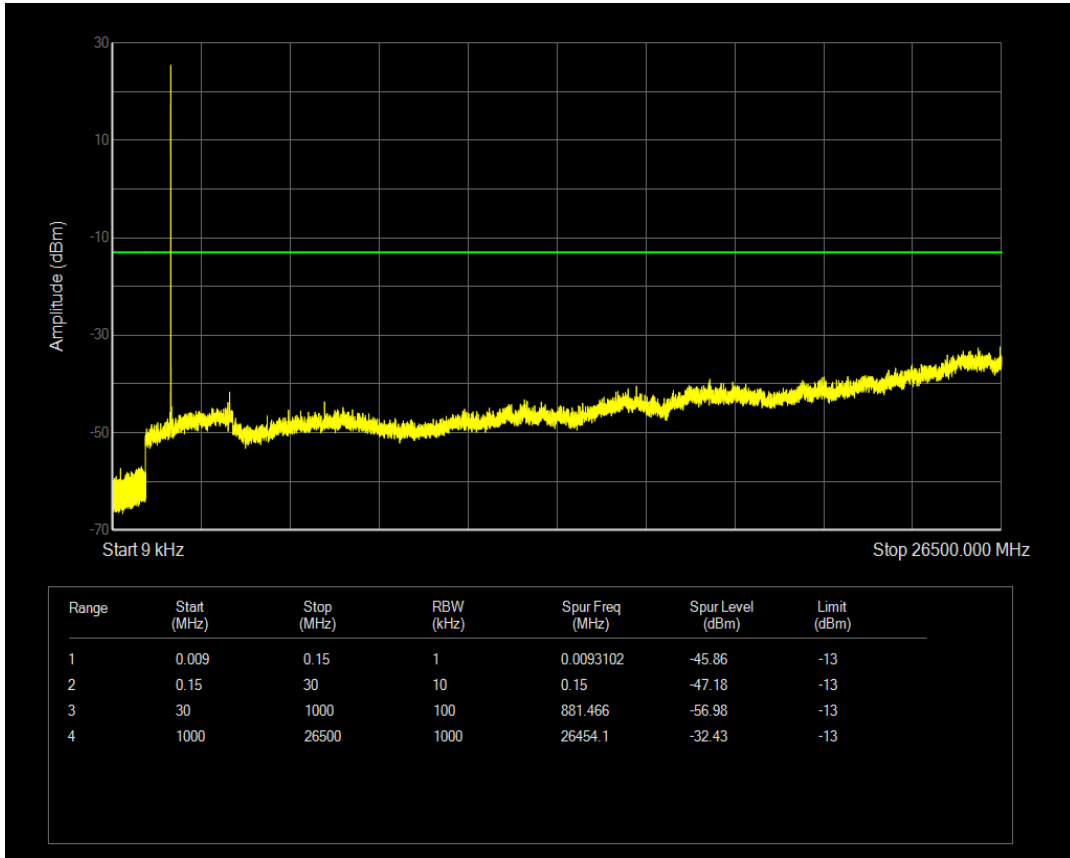

Band4 16QAM BW=1.4MHz Channel=19957 RB Size=6 Position=#0

Band4 QPSK BW=1.4MHz Channel=20175 RB Size=1 Position=#0

Band4 QPSK BW=1.4MHz Channel=20175 RB Size=6 Position=#0

Band4 16QAM BW=1.4MHz Channel=20175 RB Size=1 Position=#0

Band4 16QAM BW=1.4MHz Channel=20175 RB Size=6 Position=#0

Band4 QPSK BW=1.4MHz Channel=20393 RB Size=1 Position=#0

Band4 QPSK BW=1.4MHz Channel=20393 RB Size=6 Position=#0

Band4 16QAM BW=1.4MHz Channel=20393 RB Size=1 Position=#0

Band4 16QAM BW=1.4MHz Channel=20393 RB Size=6 Position=#0

Band4 QPSK BW=3MHz Channel=19965 RB Size=1 Position=#0

Band4 QPSK BW=3MHz Channel=19965 RB Size=15 Position=#0

Band4 16QAM BW=3MHz Channel=19965 RB Size=1 Position=#0