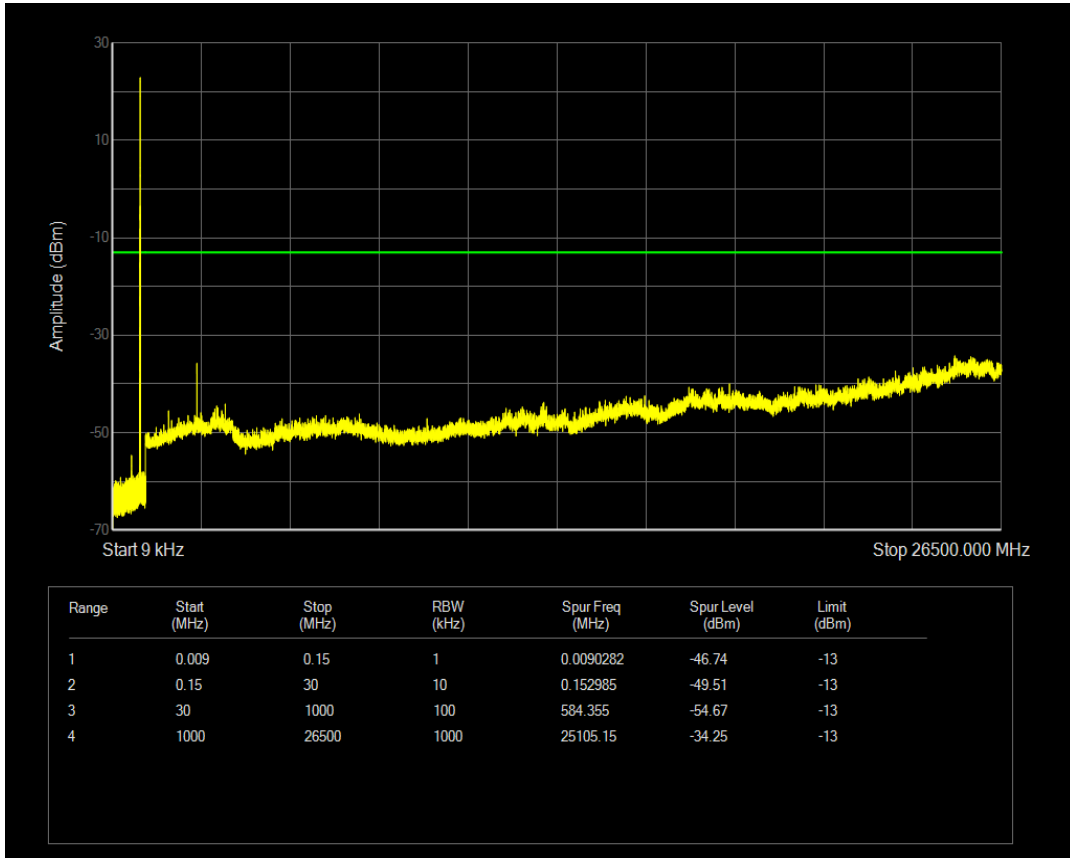

Band5 QPSK BW=5MHz Channel=20525 RB Size=1 Position=#0

Band5 QPSK BW=5MHz Channel=20525 RB Size=25 Position=#0

Band5 16QAM BW=5MHz Channel=20525 RB Size=1 Position=#0

Band5 16QAM BW=5MHz Channel=20525 RB Size=25 Position=#0

Band5 QPSK BW=5MHz Channel=20625 RB Size=1 Position=#0

Band5 QPSK BW=5MHz Channel=20625 RB Size=25 Position=#0

Band5 16QAM BW=5MHz Channel=20625 RB Size=1 Position=#0

Band5 16QAM BW=5MHz Channel=20625 RB Size=25 Position=#0