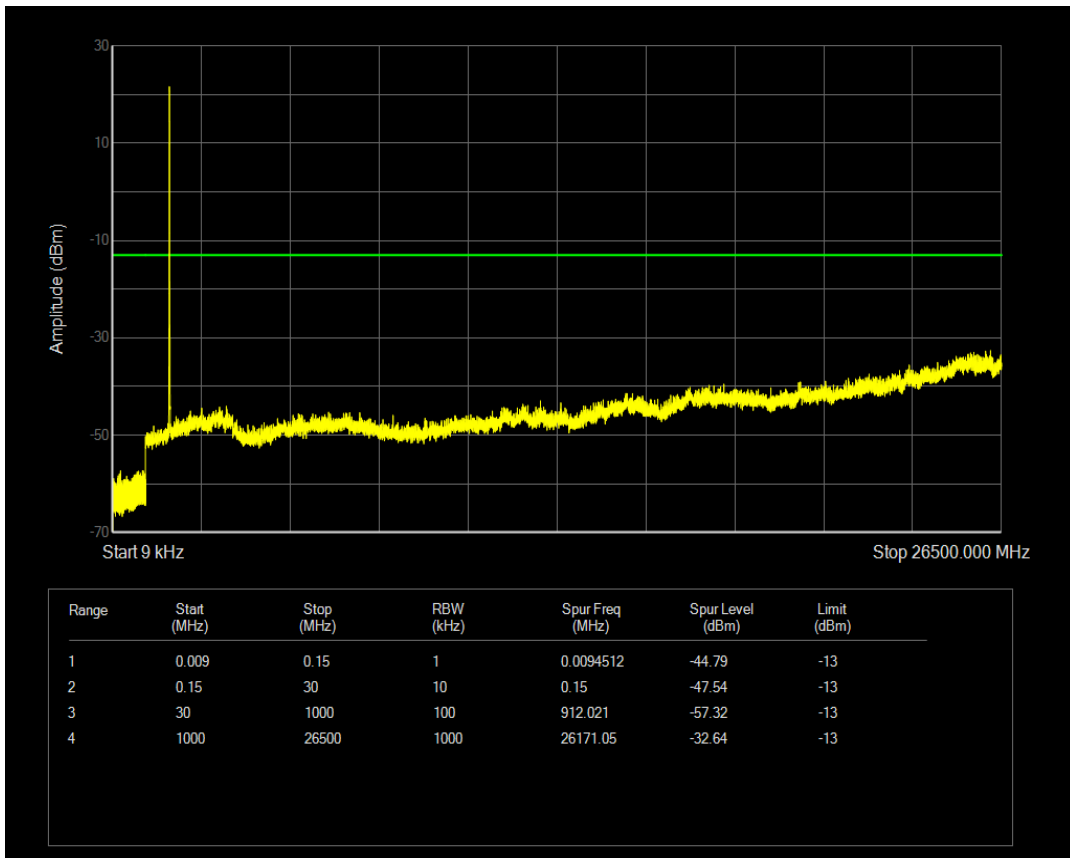

Band4 16QAM BW=5MHz Channel=19975 RB Size=25 Position=#0

Band4 QPSK BW=5MHz Channel=20175 RB Size=1 Position=#0