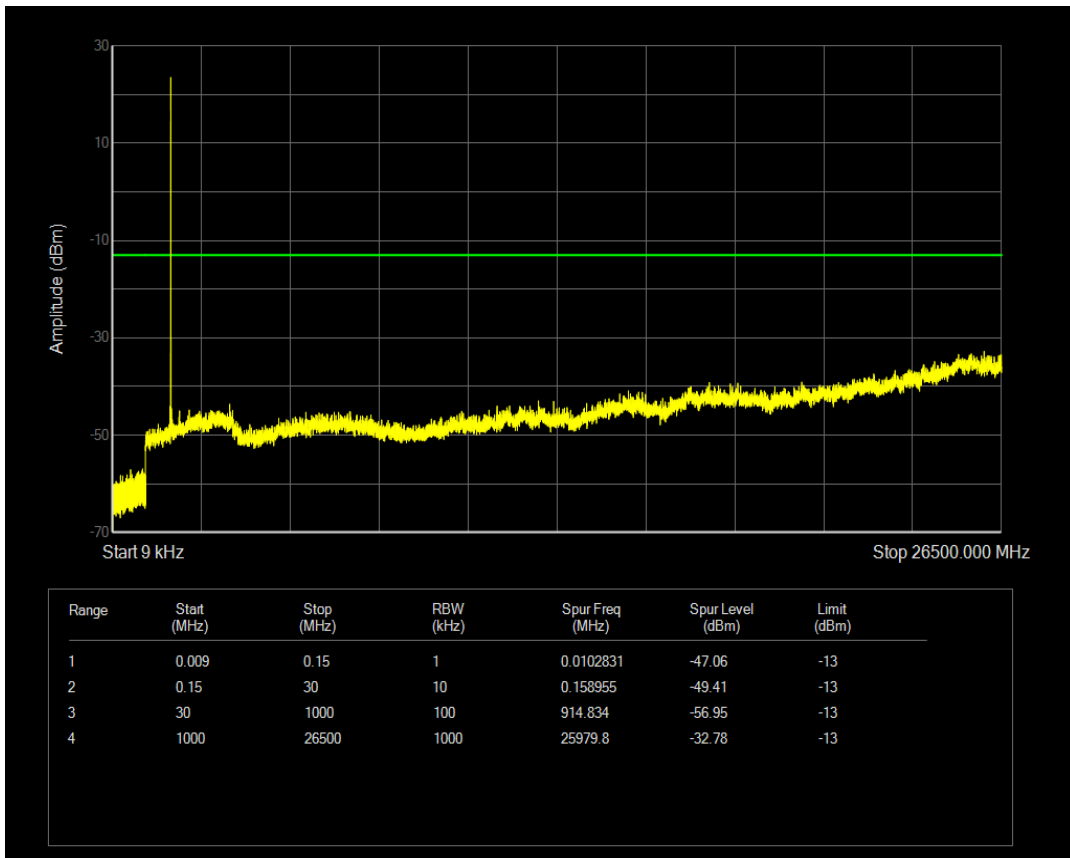

Band4 16QAM BW=1.4MHz Channel=19957 RB Size=6 Position=#0

Band4 QPSK BW=1.4MHz Channel=20175 RB Size=1 Position=#0

Band4 QPSK BW=1.4MHz Channel=20175 RB Size=6 Position=#0

Band4 16QAM BW=1.4MHz Channel=20175 RB Size=1 Position=#0

Band4 16QAM BW=1.4MHz Channel=20175 RB Size=6 Position=#0

Band4 QPSK BW=1.4MHz Channel=20393 RB Size=1 Position=#0

Band4 QPSK BW=1.4MHz Channel=20393 RB Size=6 Position=#0

Band4 16QAM BW=1.4MHz Channel=20393 RB Size=1 Position=#0