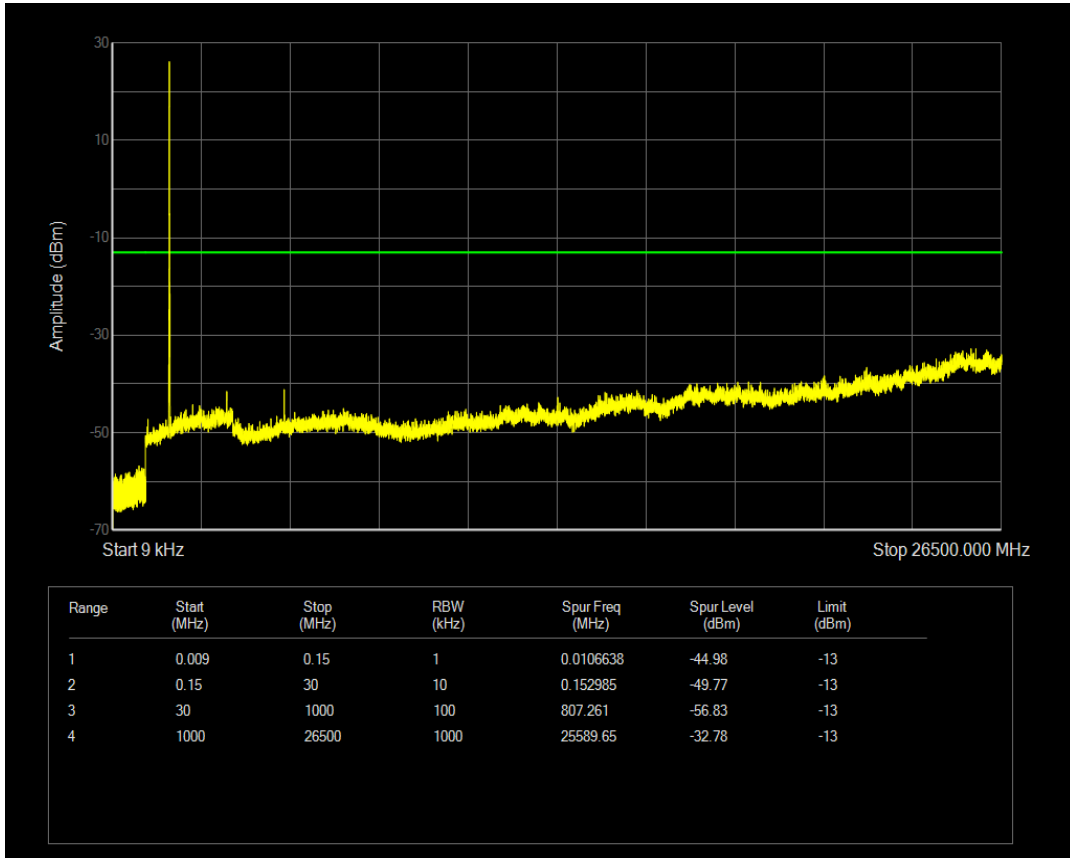

Band4 16QAM BW=5MHz Channel=20175 RB Size=25 Position=#0

Band4 QPSK BW=5MHz Channel=20375 RB Size=1 Position=#0

Band4 QPSK BW=5MHz Channel=20375 RB Size=25 Position=#0

Band4 16QAM BW=5MHz Channel=20375 RB Size=1 Position=#0

Band4 16QAM BW=5MHz Channel=20375 RB Size=25 Position=#0

Band4 QPSK BW=10MHz Channel=20000 RB Size=1 Position=#0

Band4 QPSK BW=10MHz Channel=20000 RB Size=50 Position=#0

Band4 16QAM BW=10MHz Channel=20000 RB Size=1 Position=#0