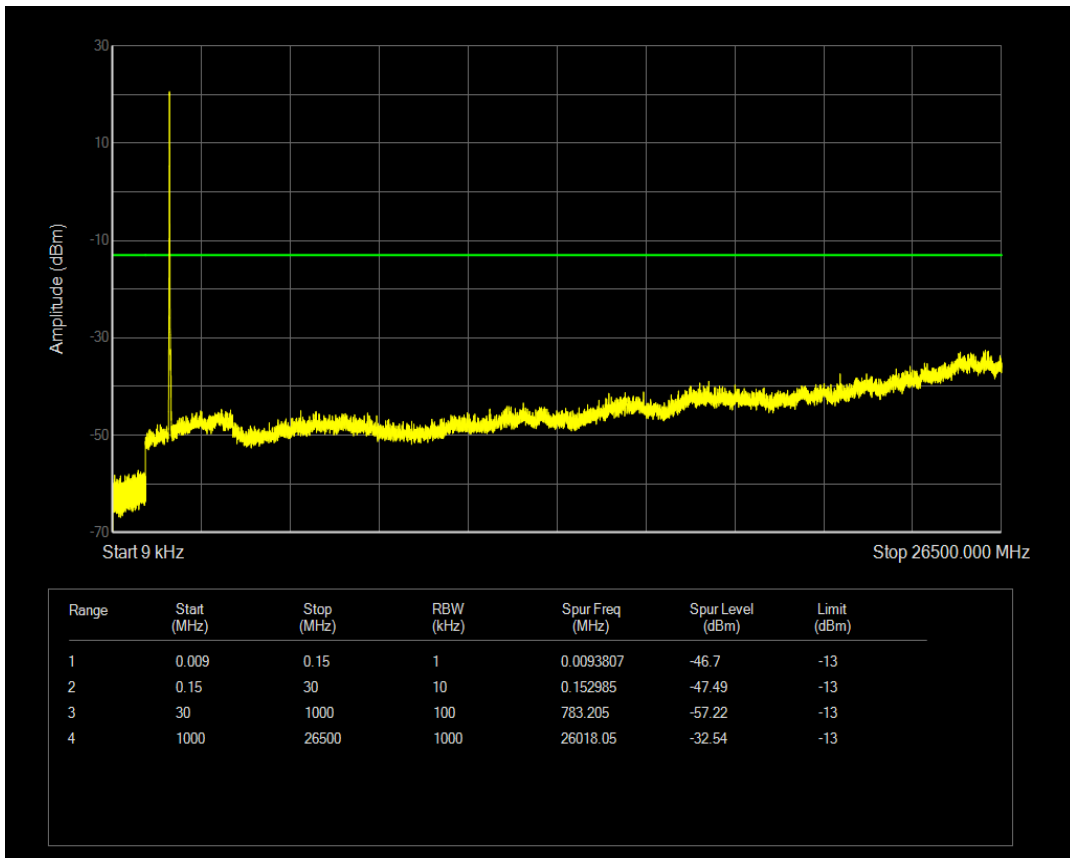

Band4 16QAM BW=5MHz Channel=20175 RB Size=25 Position=#0

Band4 QPSK BW=5MHz Channel=20375 RB Size=1 Position=#0

Band4 QPSK BW=5MHz Channel=20375 RB Size=25 Position=#0

Band4 16QAM BW=5MHz Channel=20375 RB Size=1 Position=#0

Band4 16QAM BW=5MHz Channel=20375 RB Size=25 Position=#0

Band4 QPSK BW=10MHz Channel=20000 RB Size=1 Position=#0

Band4 QPSK BW=10MHz Channel=20000 RB Size=50 Position=#0

Band4 16QAM BW=10MHz Channel=20000 RB Size=1 Position=#0