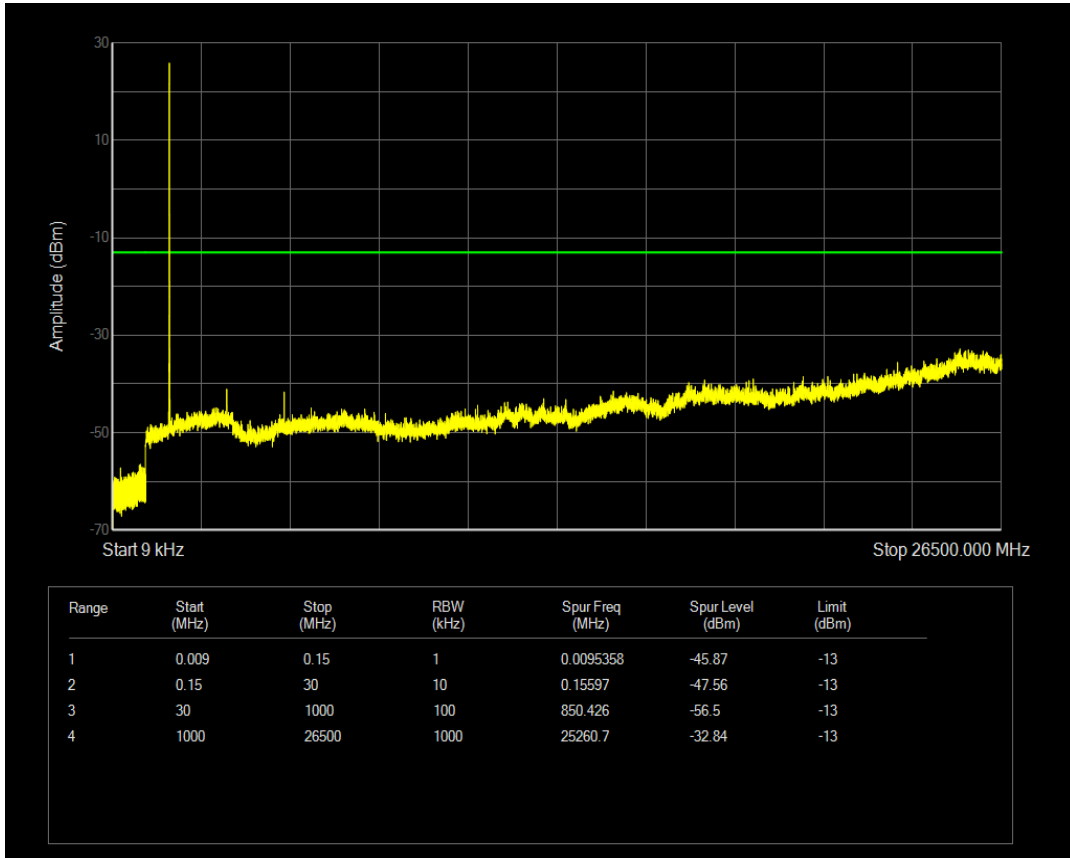

Band4 16QAM BW=3MHz Channel=20175 RB Size=15 Position=#0

Band4 QPSK BW=3MHz Channel=20385 RB Size=1 Position=#0

Band4 QPSK BW=3MHz Channel=20385 RB Size=15 Position=#0

Band4 16QAM BW=3MHz Channel=20385 RB Size=1 Position=#0

Band4 16QAM BW=3MHz Channel=20385 RB Size=15 Position=#0

Band4 QPSK BW=5MHz Channel=19975 RB Size=1 Position=#0

Band4 QPSK BW=5MHz Channel=19975 RB Size=25 Position=#0

Band4 16QAM BW=5MHz Channel=19975 RB Size=1 Position=#0