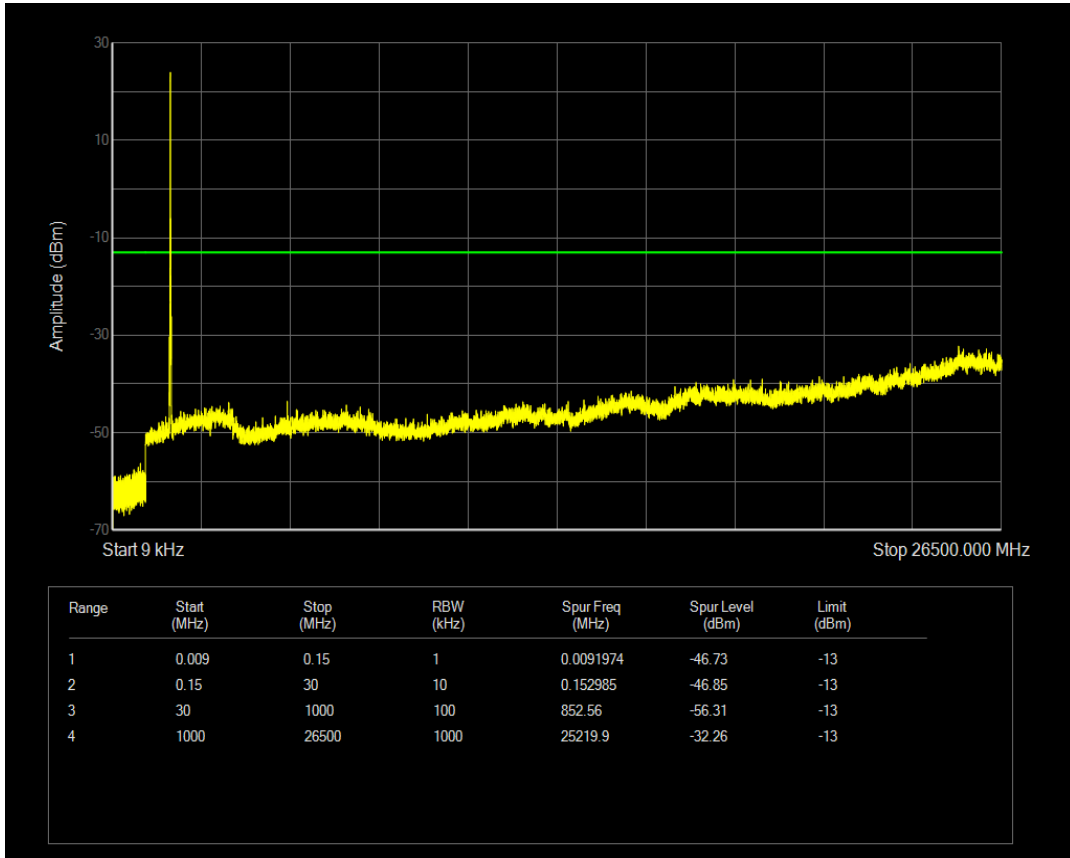

Band4 16QAM BW=15MHz Channel=20175 RB Size=75 Position=#0

Band4 QPSK BW=15MHz Channel=20325 RB Size=1 Position=#0

Band4 QPSK BW=15MHz Channel=20325 RB Size=75 Position=#0

Band4 16QAM BW=15MHz Channel=20325 RB Size=1 Position=#0