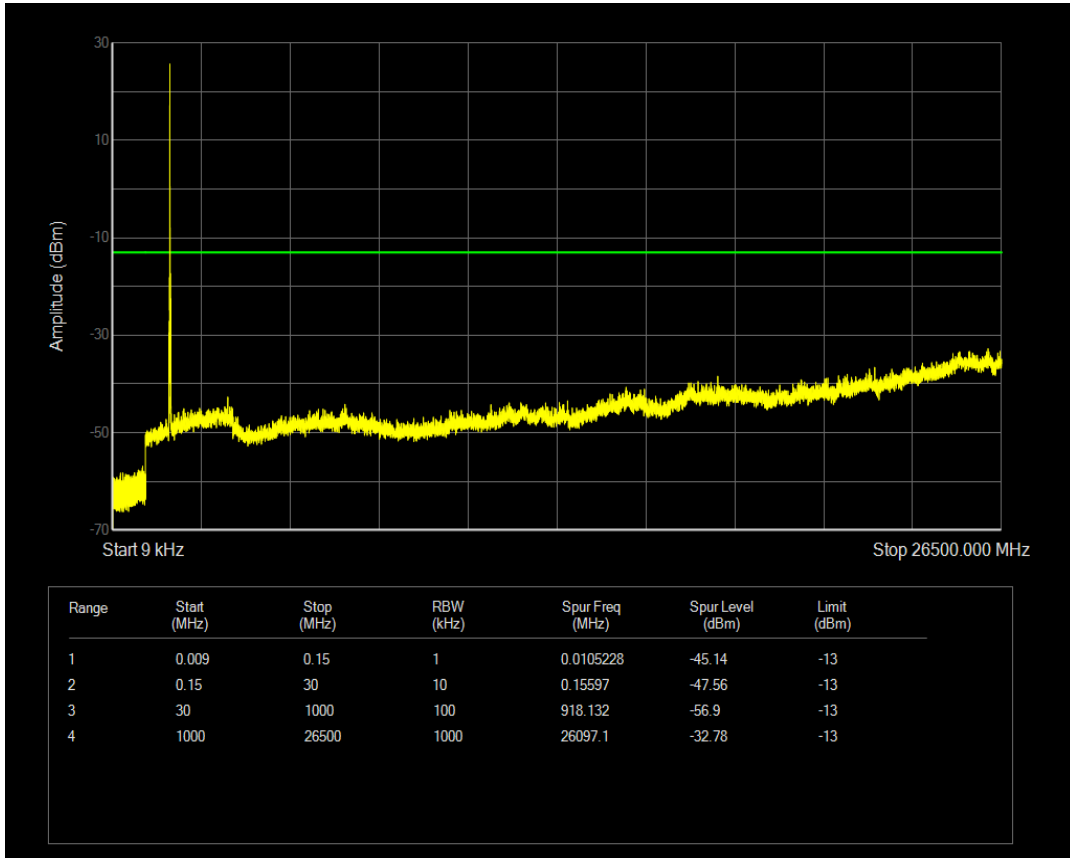

Band4 16QAM BW=15MHz Channel=20025 RB Size=75 Position=#0

Band4 QPSK BW=15MHz Channel=20175 RB Size=1 Position=#0

Band4 QPSK BW=15MHz Channel=20175 RB Size=75 Position=#0

Band4 16QAM BW=15MHz Channel=20175 RB Size=1 Position=#0