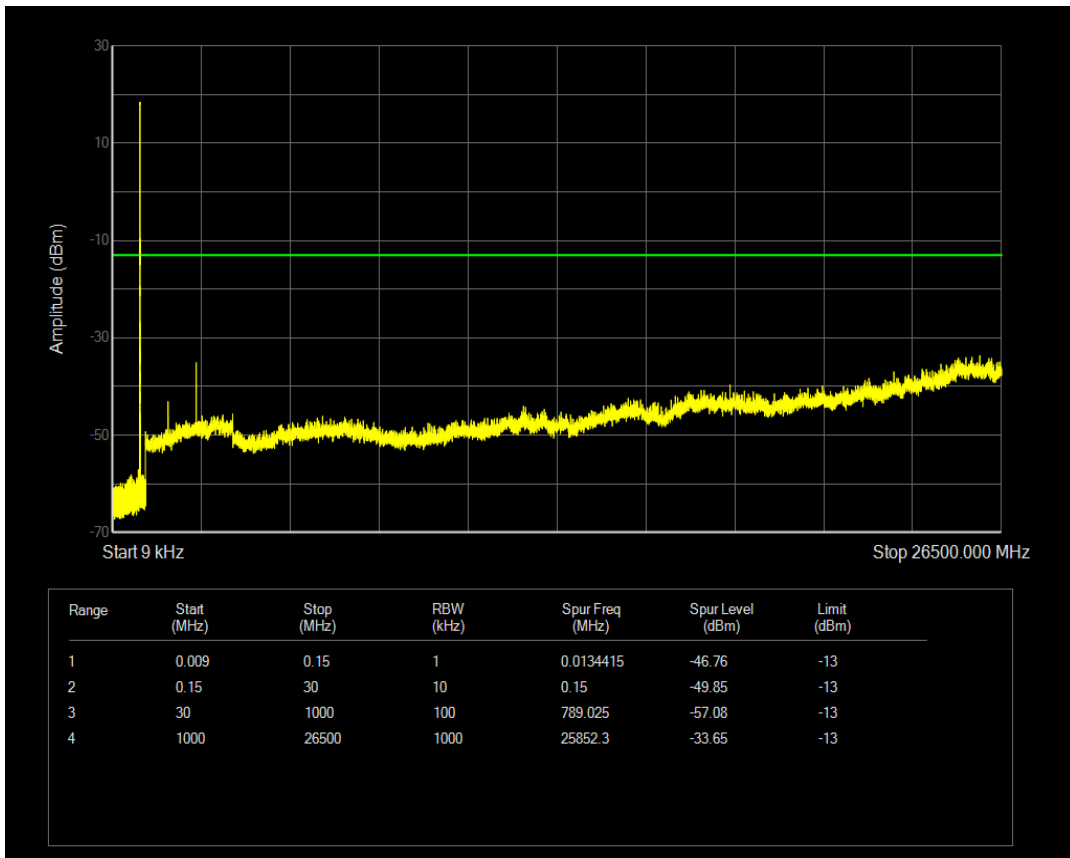

Band5 QPSK BW=1.4MHz Channel=20525 RB Size=1 Position=#0

Band5 QPSK BW=1.4MHz Channel=20525 RB Size=6 Position=#0

Band5 16QAM BW=1.4MHz Channel=20525 RB Size=1 Position=#0

Band5 16QAM BW=1.4MHz Channel=20525 RB Size=6 Position=#0

Band5 QPSK BW=1.4MHz Channel=20643 RB Size=1 Position=#0

Band5 QPSK BW=1.4MHz Channel=20643 RB Size=6 Position=#0

Band5 16QAM BW=1.4MHz Channel=20643 RB Size=1 Position=#0

Band5 16QAM BW=1.4MHz Channel=20643 RB Size=6 Position=#0