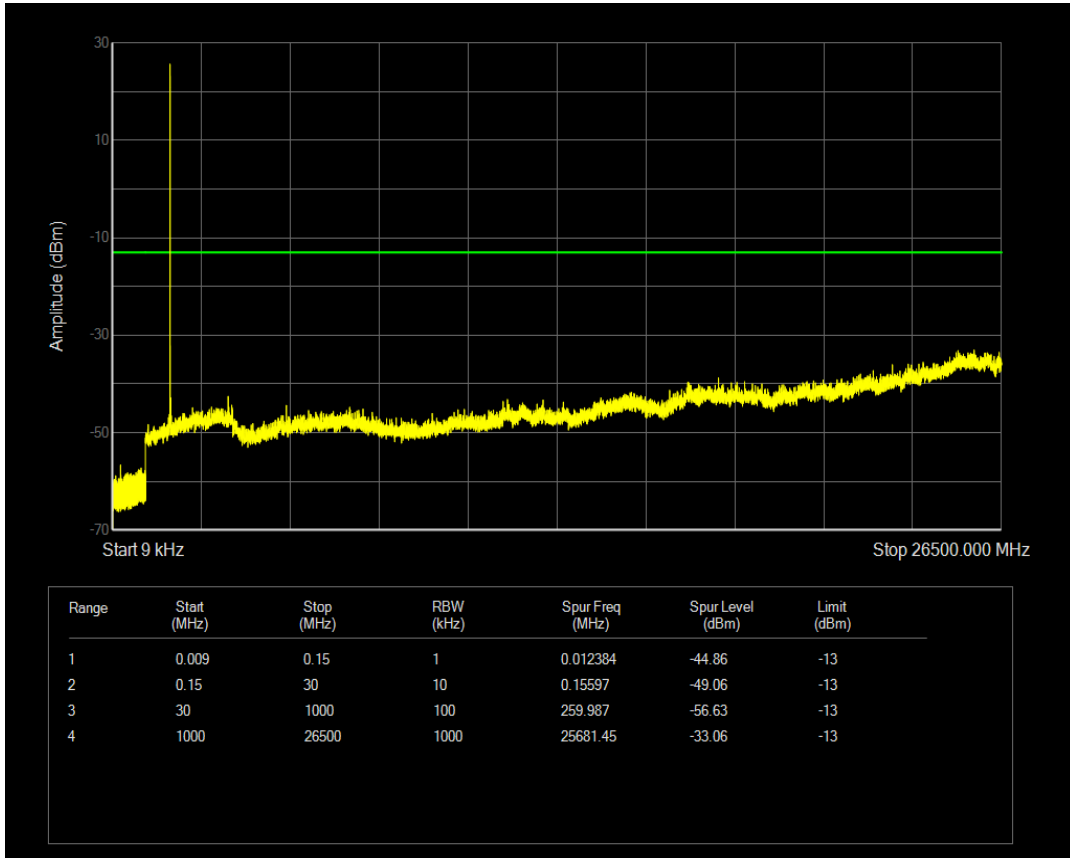

Band4 16QAM BW=1.4MHz Channel=19957 RB Size=6 Position=#0

Band4 QPSK BW=1.4MHz Channel=20175 RB Size=1 Position=#0

Band4 QPSK BW=1.4MHz Channel=20175 RB Size=6 Position=#0

Band4 16QAM BW=1.4MHz Channel=20175 RB Size=1 Position=#0

Band4 16QAM BW=1.4MHz Channel=20175 RB Size=6 Position=#0

Band4 QPSK BW=1.4MHz Channel=20393 RB Size=1 Position=#0

Band4 QPSK BW=1.4MHz Channel=20393 RB Size=6 Position=#0

Band4 16QAM BW=1.4MHz Channel=20393 RB Size=1 Position=#0