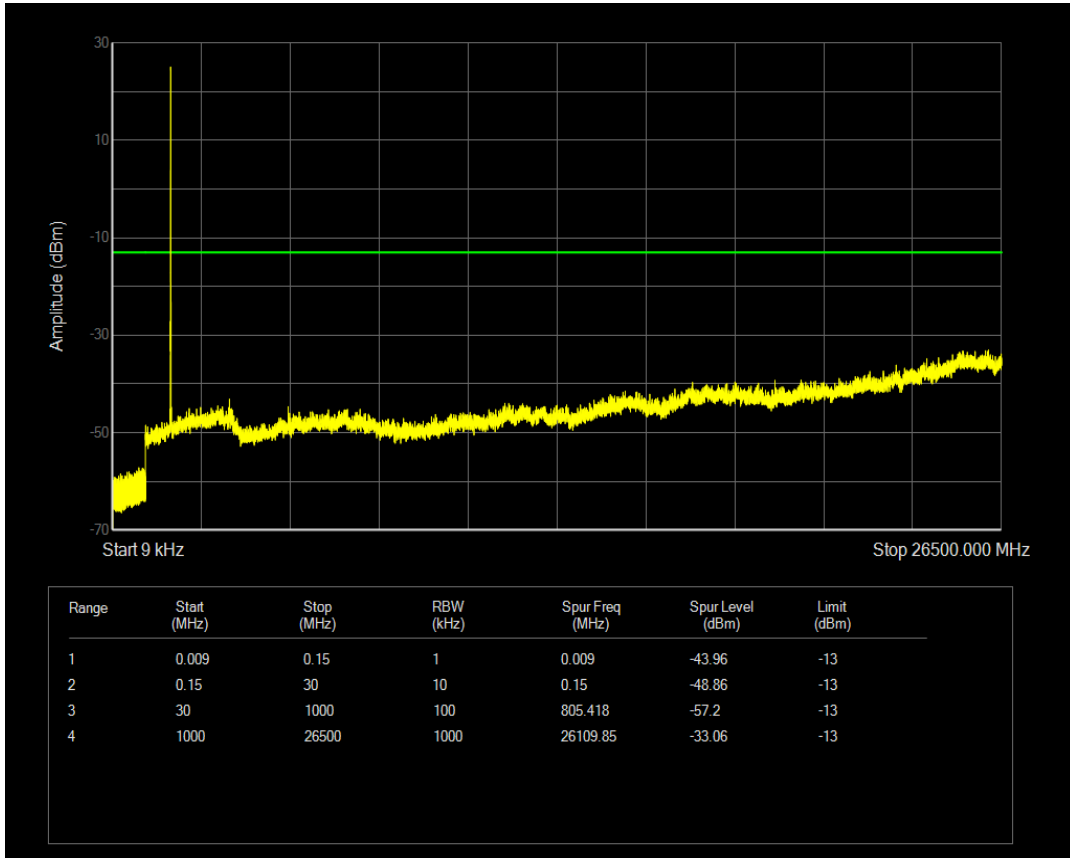

Band4 16QAM BW=5MHz Channel=19975 RB Size=25 Position=#0

Band4 QPSK BW=5MHz Channel=20175 RB Size=1 Position=#0

Band4 QPSK BW=5MHz Channel=20175 RB Size=25 Position=#0

Band4 16QAM BW=5MHz Channel=20175 RB Size=1 Position=#0

Band4 16QAM BW=5MHz Channel=20175 RB Size=25 Position=#0

Band4 QPSK BW=5MHz Channel=20375 RB Size=1 Position=#0

Band4 QPSK BW=5MHz Channel=20375 RB Size=25 Position=#0

Band4 16QAM BW=5MHz Channel=20375 RB Size=1 Position=#0