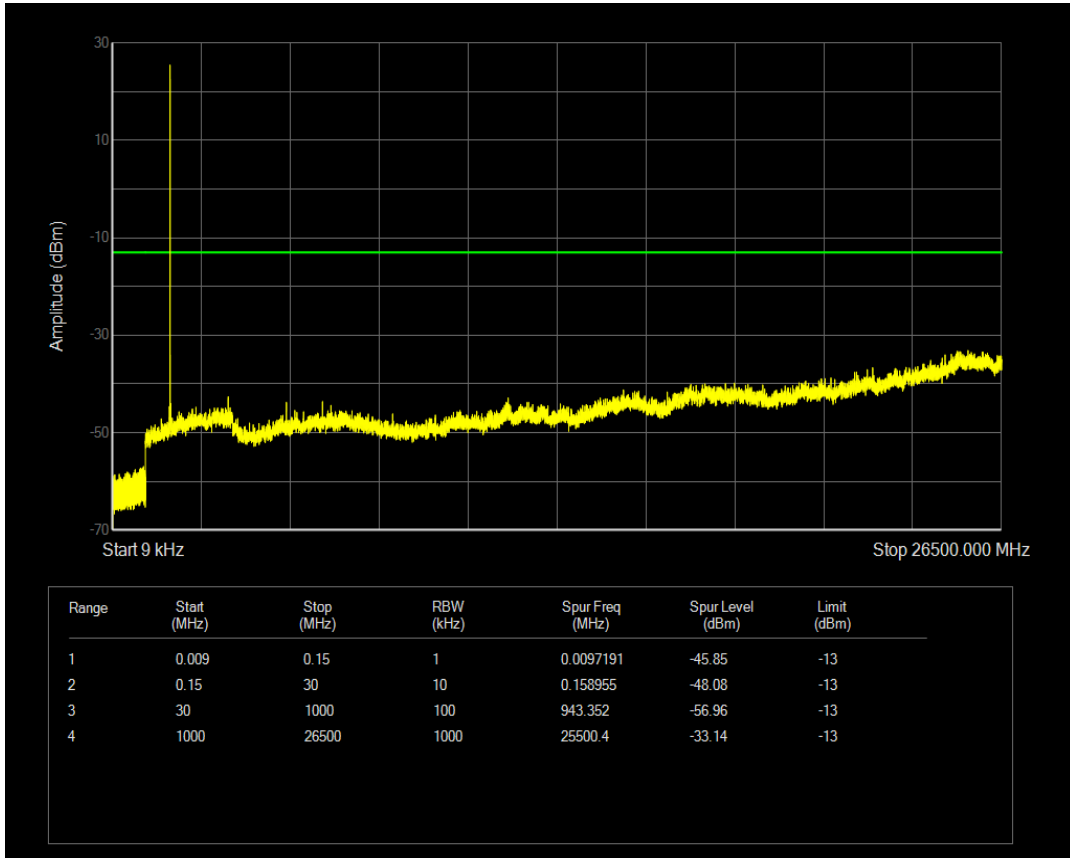

Band4 16QAM BW=1.4MHz Channel=19957 RB Size=6 Position=#0

Band4 QPSK BW=1.4MHz Channel=20175 RB Size=1 Position=#0

Band4 QPSK BW=1.4MHz Channel=20175 RB Size=6 Position=#0

Band4 16QAM BW=1.4MHz Channel=20175 RB Size=1 Position=#0

Band4 16QAM BW=1.4MHz Channel=20175 RB Size=6 Position=#0

Band4 QPSK BW=1.4MHz Channel=20393 RB Size=1 Position=#0

Band4 QPSK BW=1.4MHz Channel=20393 RB Size=6 Position=#0

Band4 16QAM BW=1.4MHz Channel=20393 RB Size=1 Position=#0