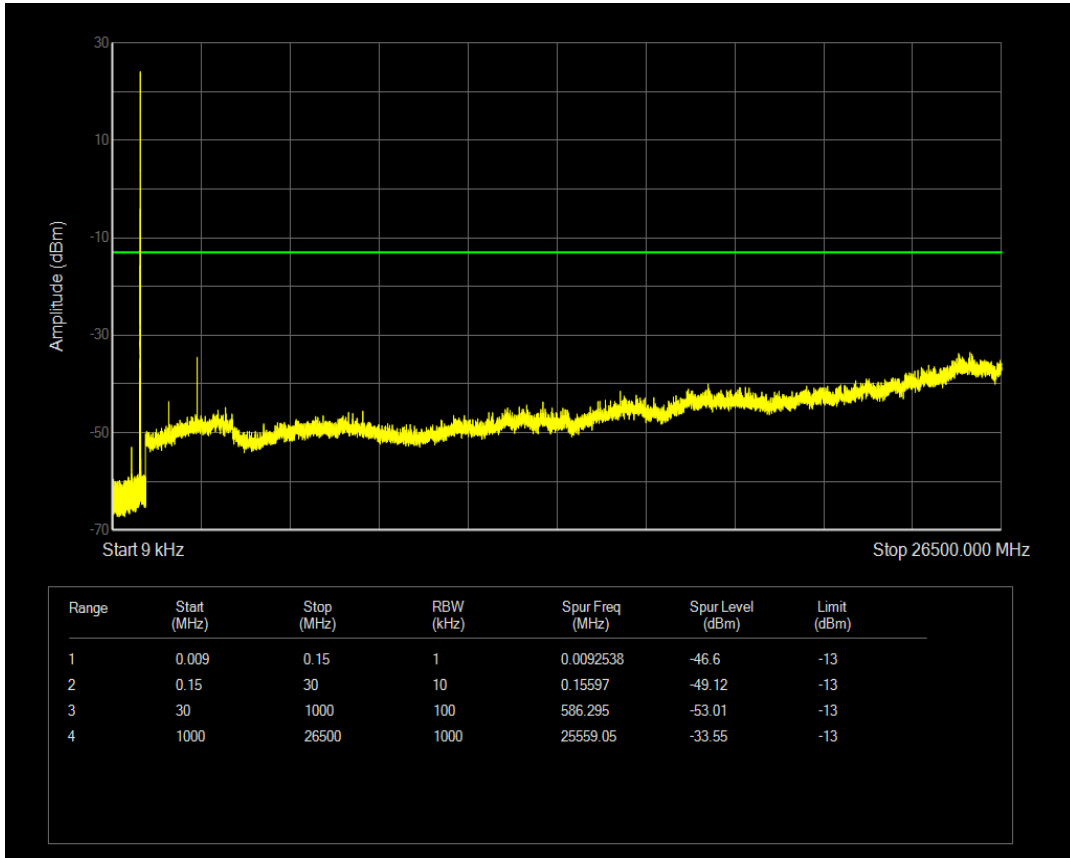

Band5 16QAM BW=3MHz Channel=20635 RB Size=1 Position=#0

Band5 16QAM BW=3MHz Channel=20635 RB Size=15 Position=#0