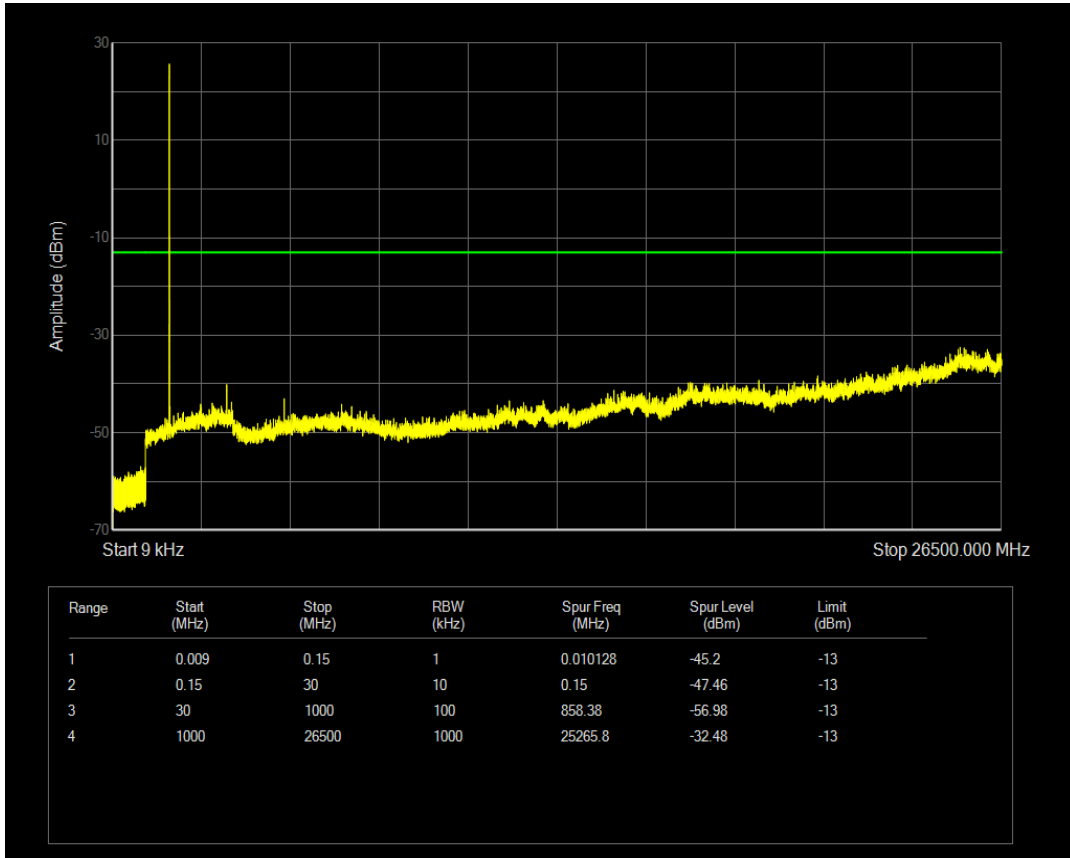

Band4 16QAM BW=1.4MHz Channel=19957 RB Size=6 Position=#0

Band4 QPSK BW=1.4MHz Channel=20175 RB Size=1 Position=#0

Band4 QPSK BW=1.4MHz Channel=20175 RB Size=6 Position=#0

Band4 16QAM BW=1.4MHz Channel=20175 RB Size=1 Position=#0

Band4 16QAM BW=1.4MHz Channel=20175 RB Size=6 Position=#0

Band4 QPSK BW=1.4MHz Channel=20393 RB Size=1 Position=#0

Band4 QPSK BW=1.4MHz Channel=20393 RB Size=6 Position=#0

Band4 16QAM BW=1.4MHz Channel=20393 RB Size=1 Position=#0

Band4 16QAM BW=1.4MHz Channel=20393 RB Size=6 Position=#0

Band4 QPSK BW=3MHz Channel=19965 RB Size=1 Position=#0

Band4 QPSK BW=3MHz Channel=19965 RB Size=15 Position=#0

Band4 16QAM BW=3MHz Channel=19965 RB Size=1 Position=#0