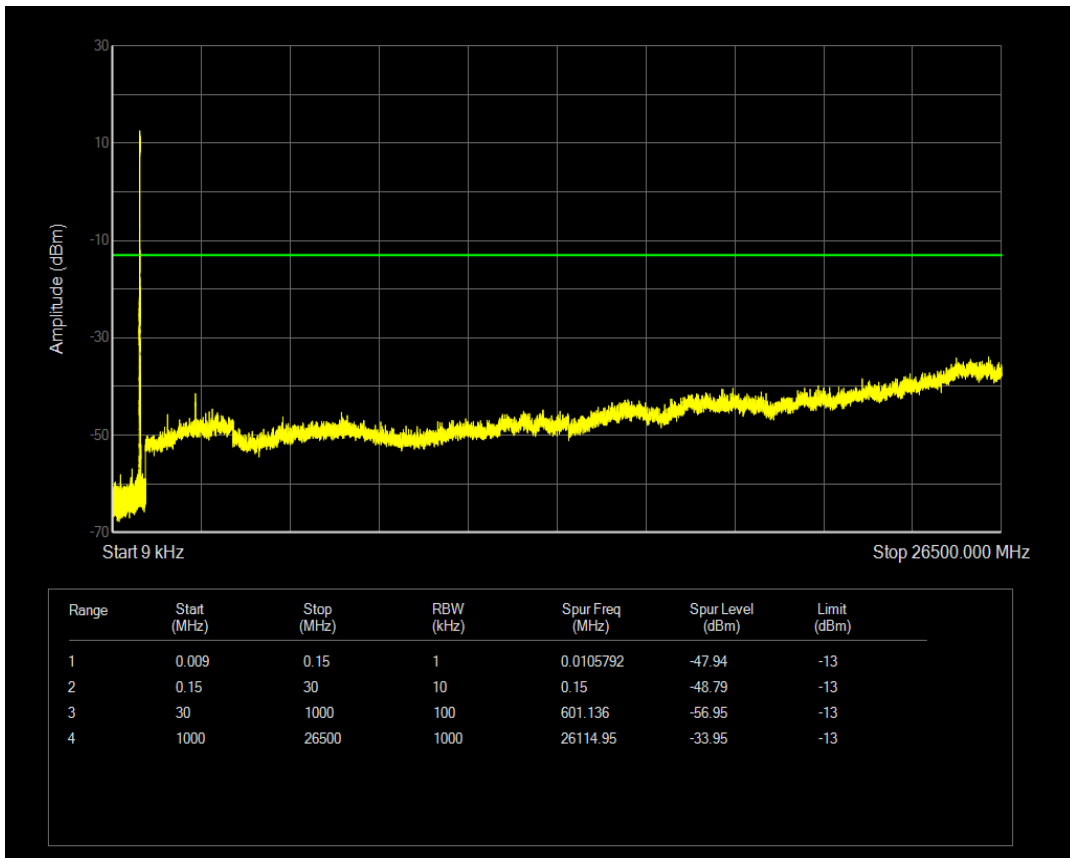

Band5 QPSK BW=10MHz Channel=20450 RB Size=50 Position=#0

Band5 16QAM BW=10MHz Channel=20450 RB Size=1 Position=#0