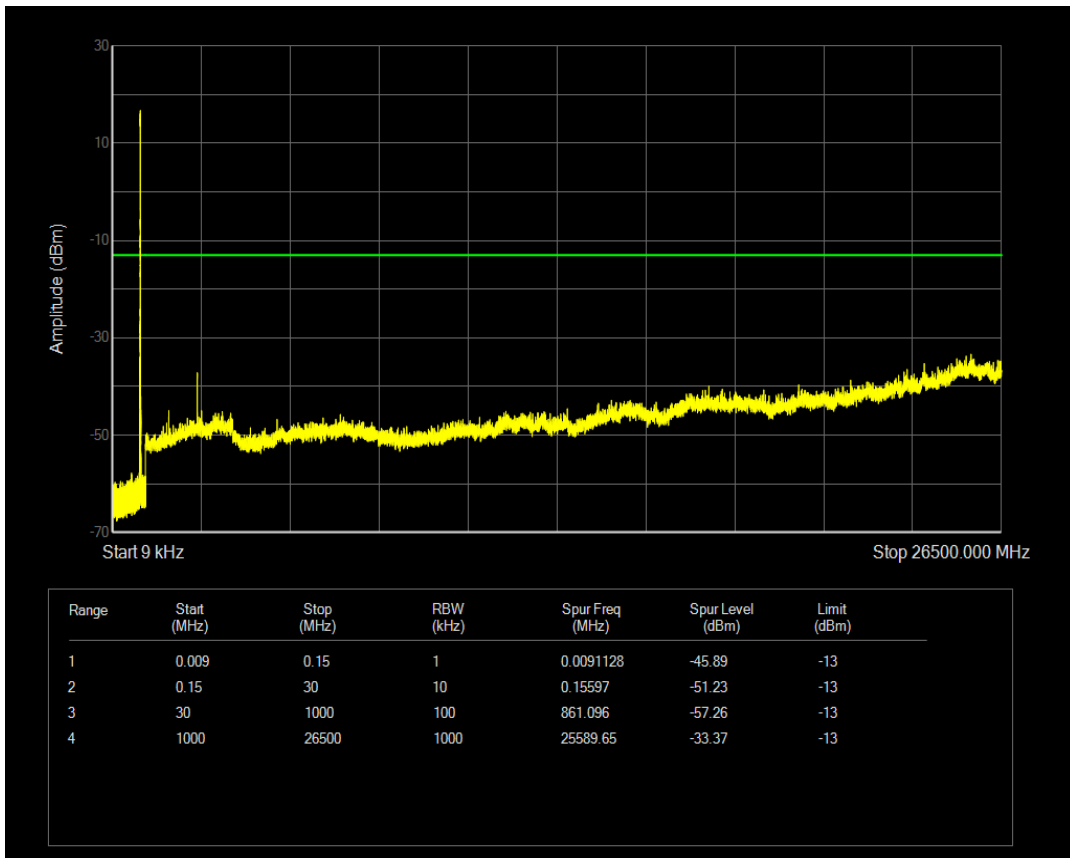

Band5 QPSK BW=3MHz Channel=20635 RB Size=15 Position=#0

Band5 16QAM BW=3MHz Channel=20635 RB Size=1 Position=#0