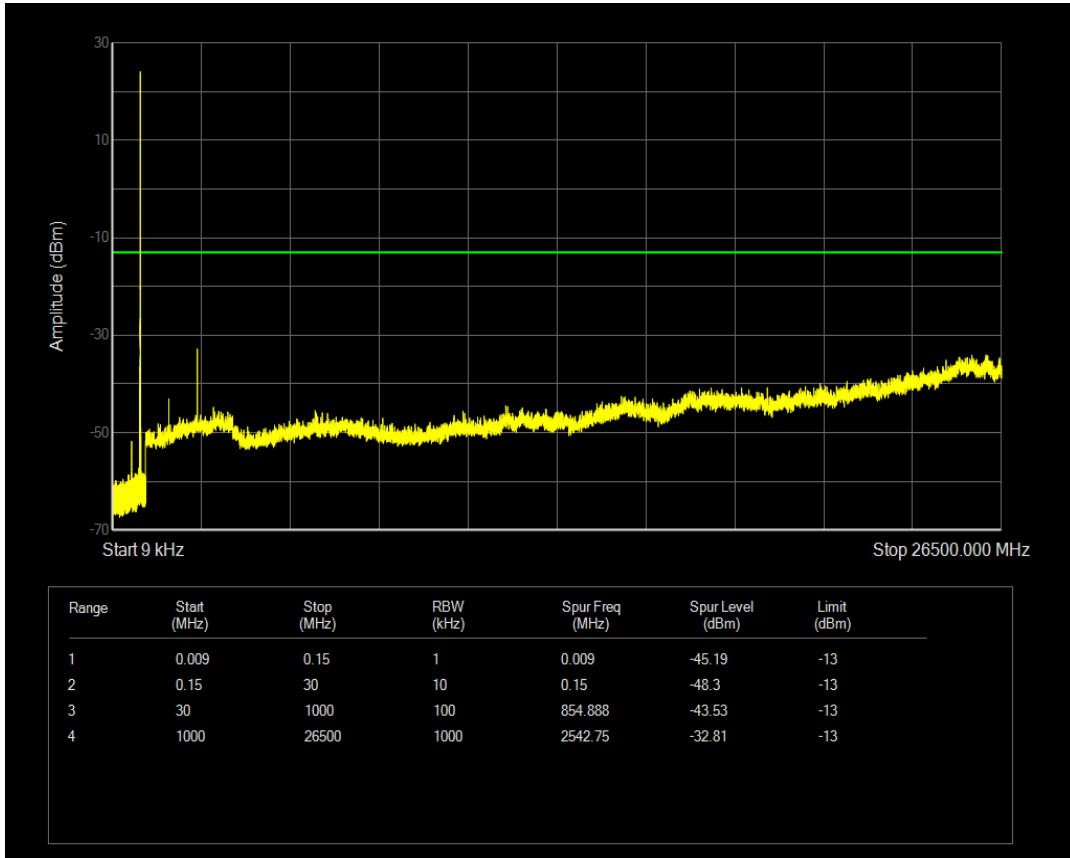

Band5 QPSK BW=1.4MHz Channel=20407 RB Size=1 Position=#0

Band5 QPSK BW=1.4MHz Channel=20407 RB Size=6 Position=#0

Band5 16QAM BW=1.4MHz Channel=20407 RB Size=1 Position=#0

Band5 16QAM BW=1.4MHz Channel=20407 RB Size=6 Position=#0

Band5 QPSK BW=1.4MHz Channel=20525 RB Size=1 Position=#0

Band5 QPSK BW=1.4MHz Channel=20525 RB Size=6 Position=#0

Band5 16QAM BW=1.4MHz Channel=20525 RB Size=1 Position=#0

Band5 16QAM BW=1.4MHz Channel=20525 RB Size=6 Position=#0

Band5 QPSK BW=1.4MHz Channel=20643 RB Size=1 Position=#0

Band5 QPSK BW=1.4MHz Channel=20643 RB Size=6 Position=#0

Band5 16QAM BW=1.4MHz Channel=20643 RB Size=1 Position=#0

Band5 16QAM BW=1.4MHz Channel=20643 RB Size=6 Position=#0