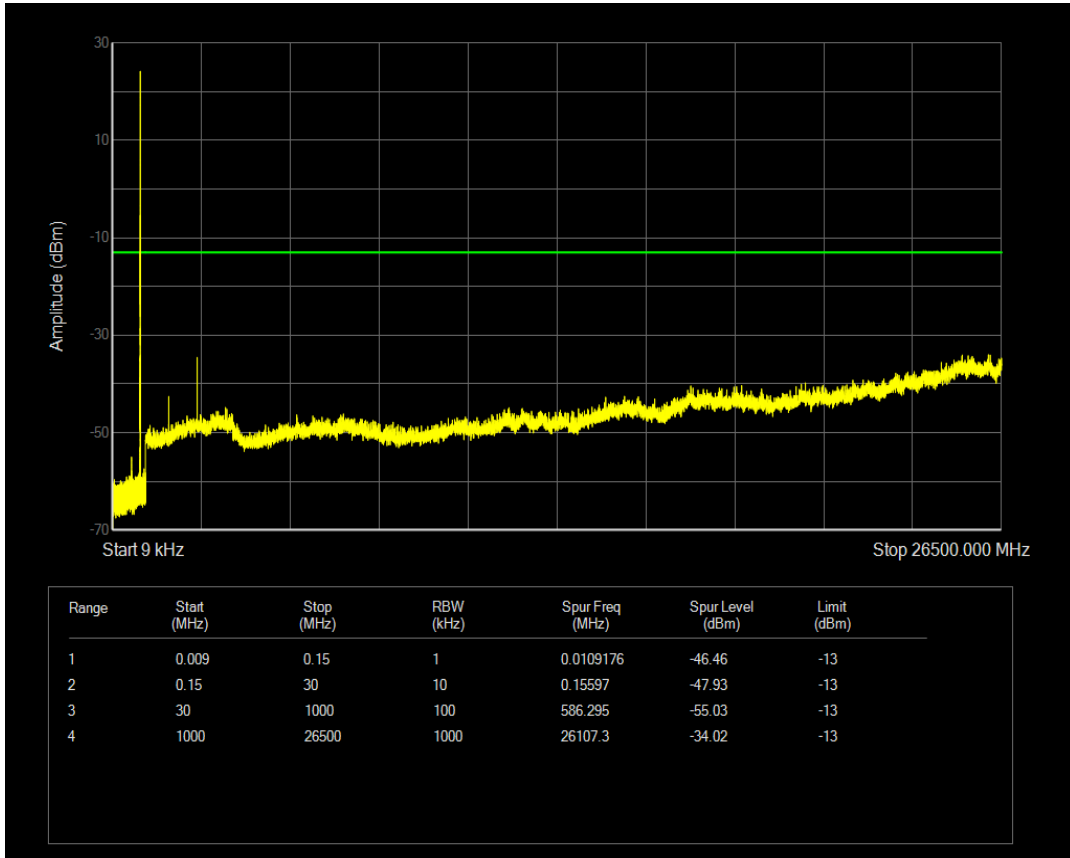

Band5 QPSK BW=3MHz Channel=20635 RB Size=1 Position=#0

Band5 QPSK BW=3MHz Channel=20635 RB Size=15 Position=#0