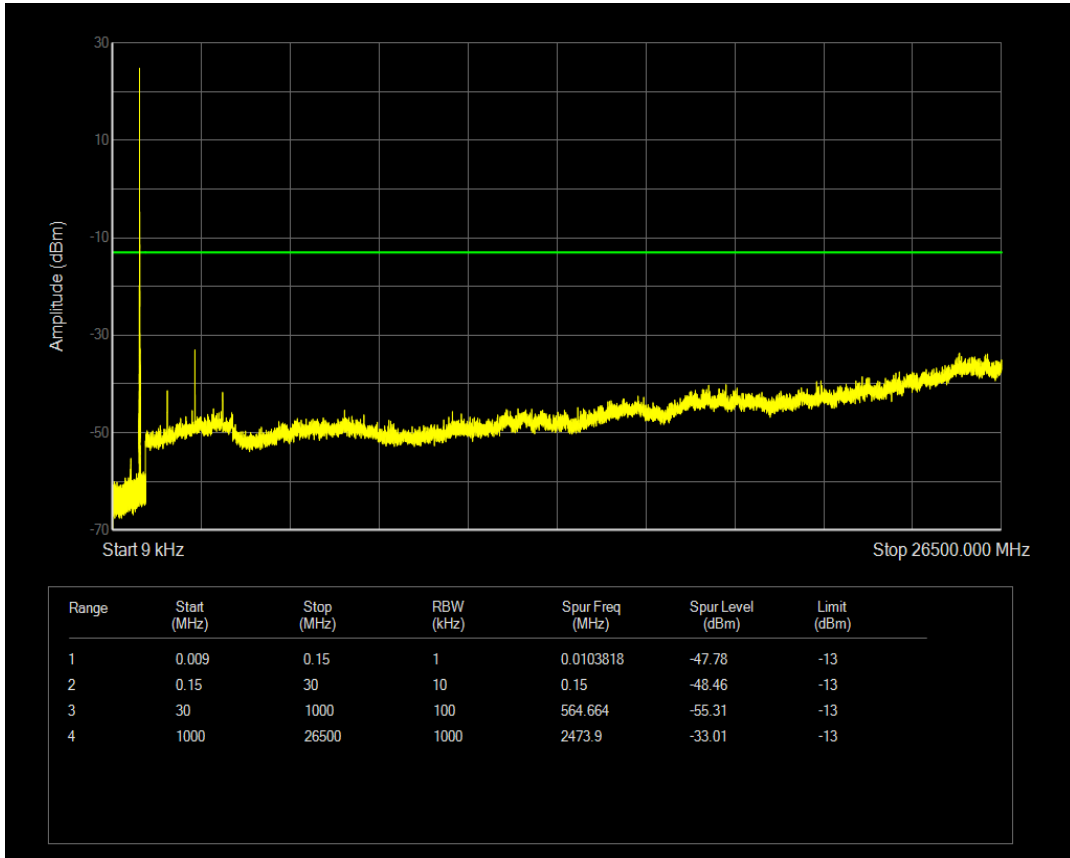

Band5 QPSK BW=10MHz Channel=20450 RB Size=1 Position=#0

Band5 QPSK BW=10MHz Channel=20450 RB Size=50 Position=#0