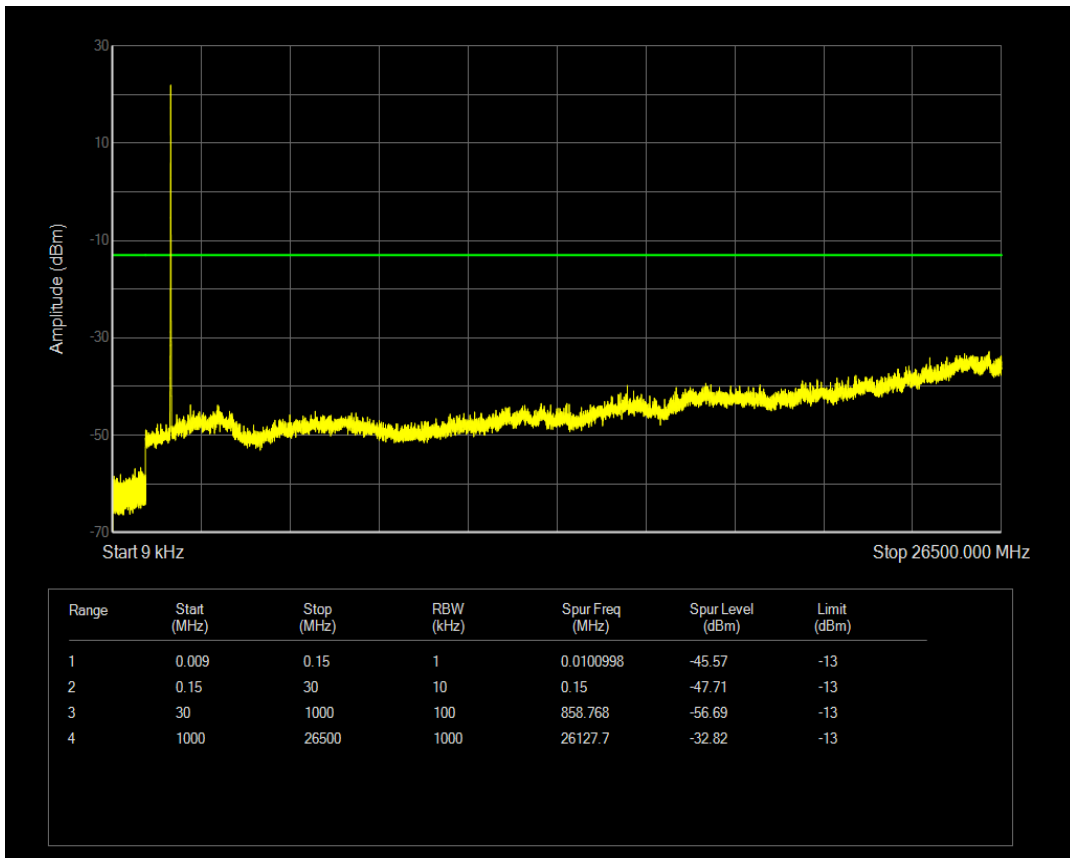

Band4 16QAM BW=5MHz Channel=20175 RB Size=25 Position=#0

Band4 QPSK BW=5MHz Channel=20375 RB Size=1 Position=#0

Band4 QPSK BW=5MHz Channel=20375 RB Size=25 Position=#0

Band4 16QAM BW=5MHz Channel=20375 RB Size=1 Position=#0

Band4 16QAM BW=5MHz Channel=20375 RB Size=25 Position=#0

Band4 QPSK BW=10MHz Channel=20000 RB Size=1 Position=#0

Band4 QPSK BW=10MHz Channel=20000 RB Size=50 Position=#0

Band4 16QAM BW=10MHz Channel=20000 RB Size=1 Position=#0