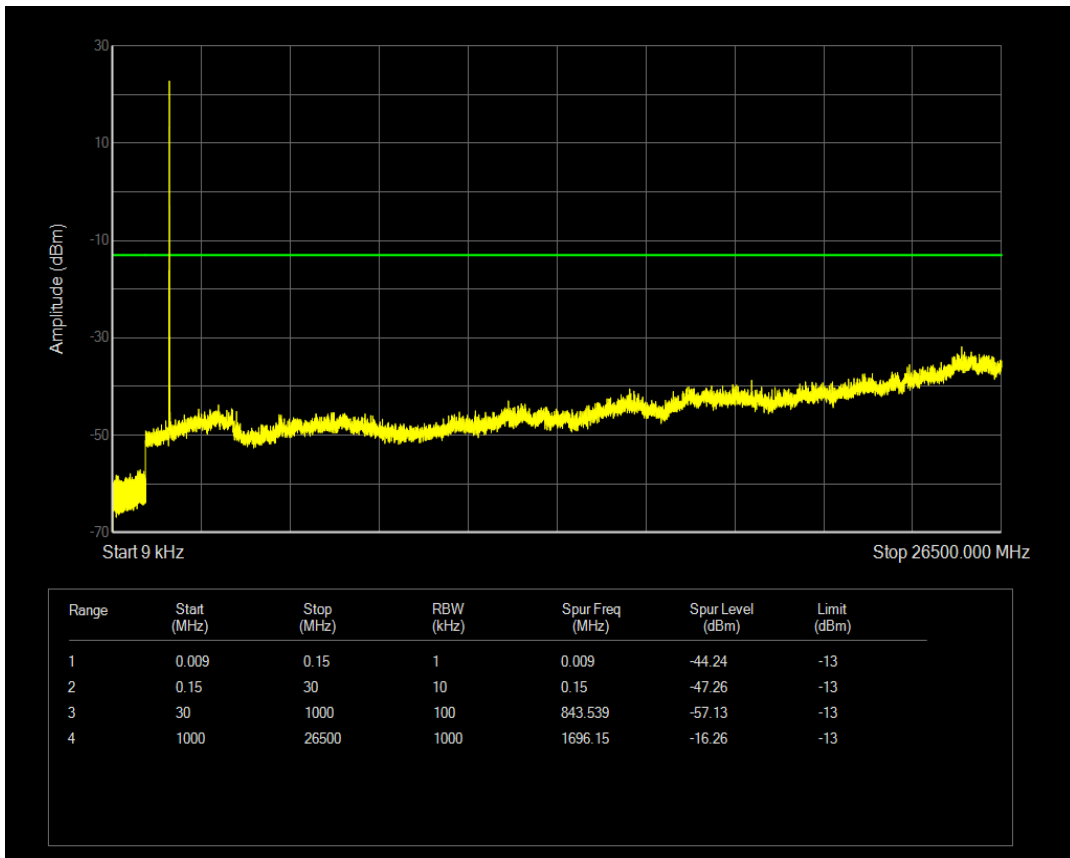

Band4 16QAM BW=3MHz Channel=19965 RB Size=15 Position=#0

Band4 QPSK BW=3MHz Channel=20175 RB Size=1 Position=#0