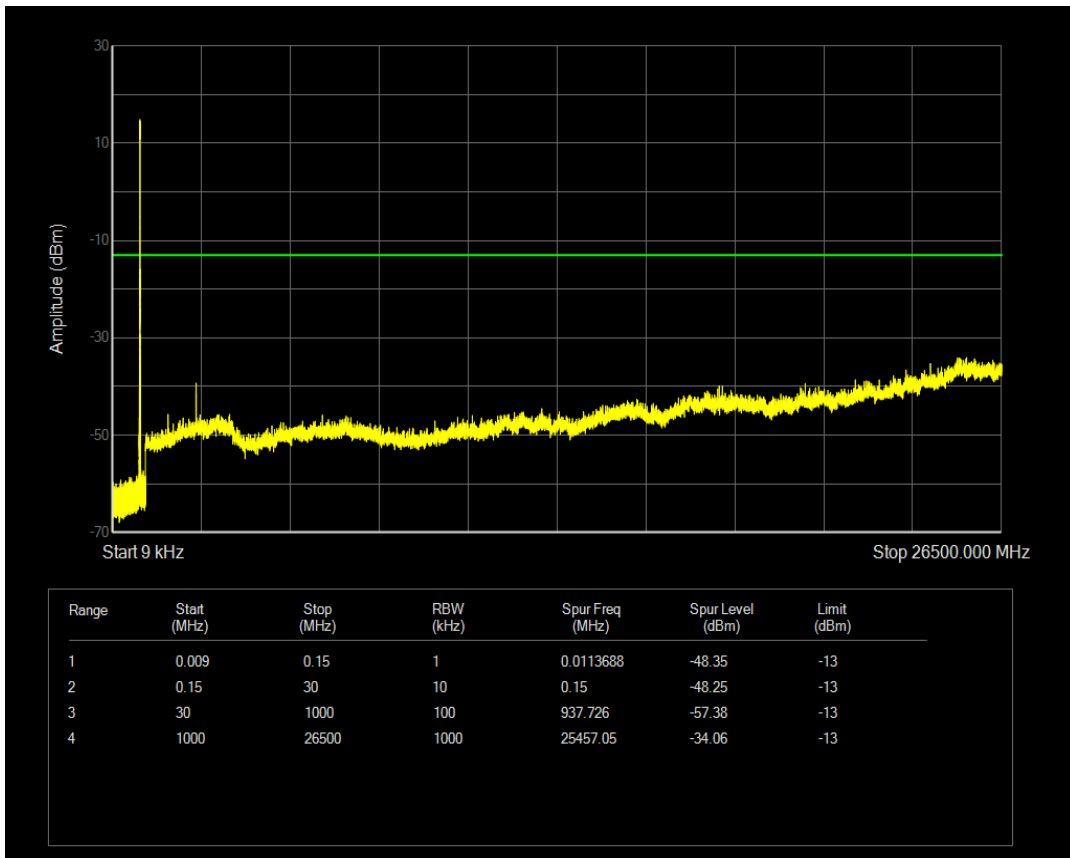

Band5 QPSK BW=5MHz Channel=20525 RB Size=25 Position=#0

Band5 16QAM BW=5MHz Channel=20525 RB Size=1 Position=#0