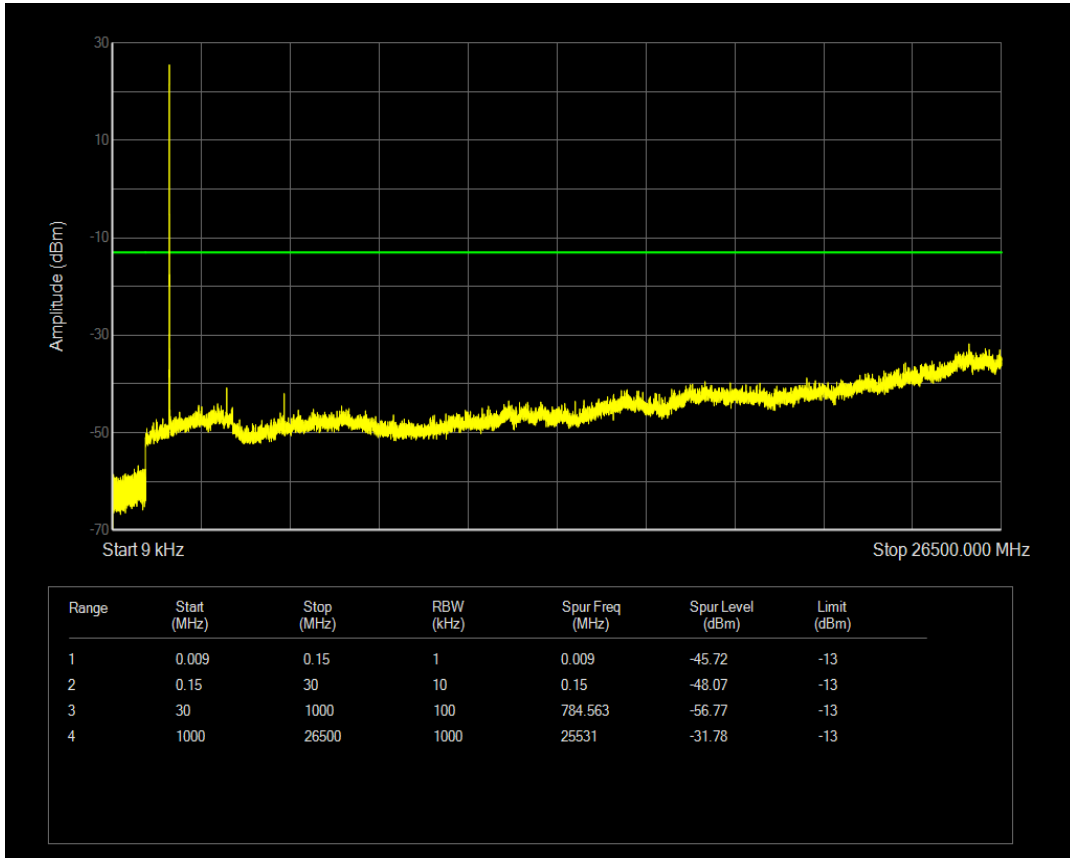

Band4 16QAM BW=3MHz Channel=20385 RB Size=15 Position=#0

Band4 QPSK BW=5MHz Channel=19975 RB Size=1 Position=#0

Band4 QPSK BW=5MHz Channel=19975 RB Size=25 Position=#0

Band4 16QAM BW=5MHz Channel=19975 RB Size=1 Position=#0

Band4 16QAM BW=5MHz Channel=19975 RB Size=25 Position=#0

Band4 QPSK BW=5MHz Channel=20175 RB Size=1 Position=#0

Band4 QPSK BW=5MHz Channel=20175 RB Size=25 Position=#0

Band4 16QAM BW=5MHz Channel=20175 RB Size=1 Position=#0