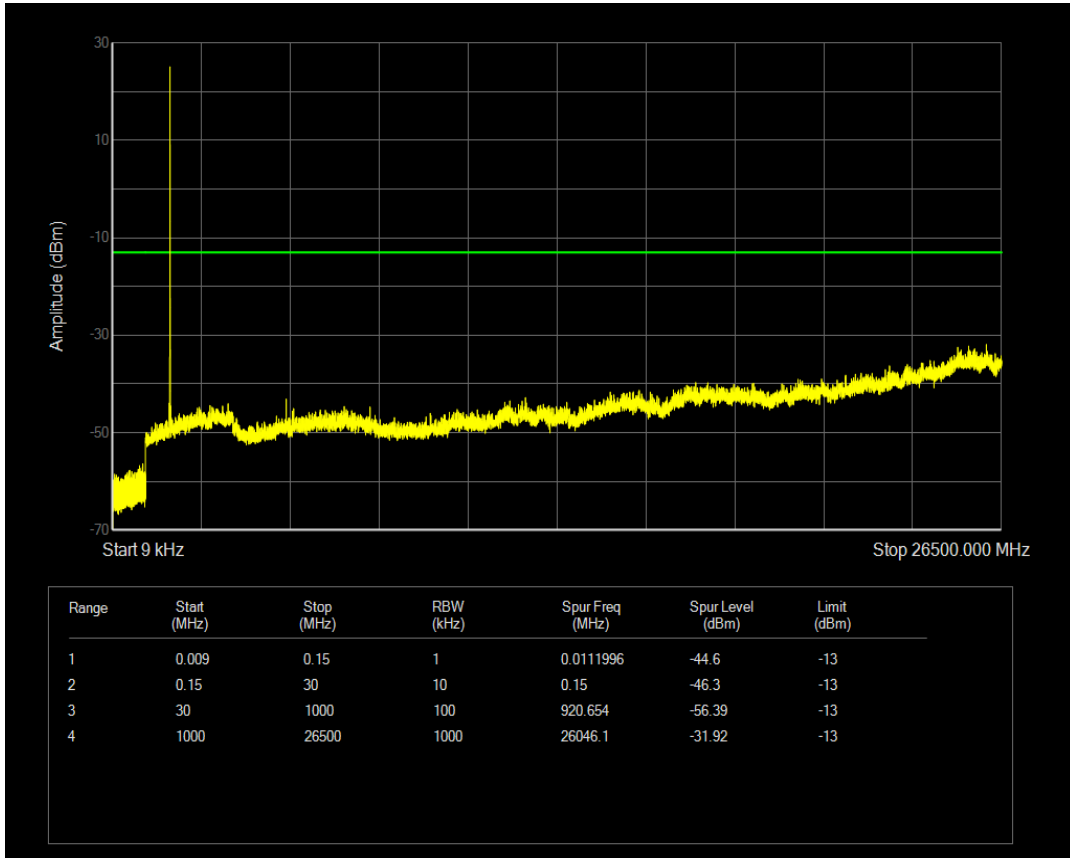

Band4 16QAM BW=3MHz Channel=20385 RB Size=15 Position=#0

Band4 QPSK BW=5MHz Channel=19975 RB Size=1 Position=#0

Band4 QPSK BW=5MHz Channel=19975 RB Size=25 Position=#0

Band4 16QAM BW=5MHz Channel=19975 RB Size=1 Position=#0

Band4 16QAM BW=5MHz Channel=19975 RB Size=25 Position=#0

Band4 QPSK BW=5MHz Channel=20175 RB Size=1 Position=#0

Band4 QPSK BW=5MHz Channel=20175 RB Size=25 Position=#0

Band4 16QAM BW=5MHz Channel=20175 RB Size=1 Position=#0