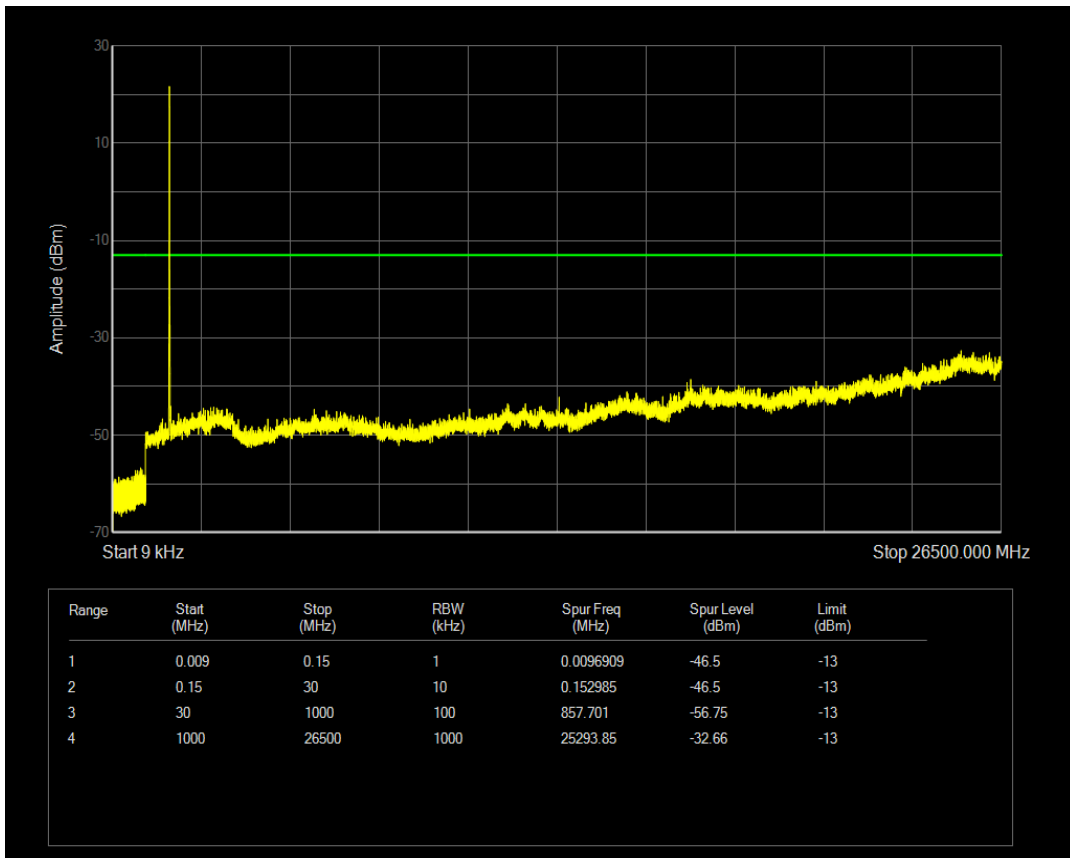

Band4 QPSK BW=5MHz Channel=19975 RB Size=25 Position=#0

Band4 16QAM BW=5MHz Channel=19975 RB Size=1 Position=#0