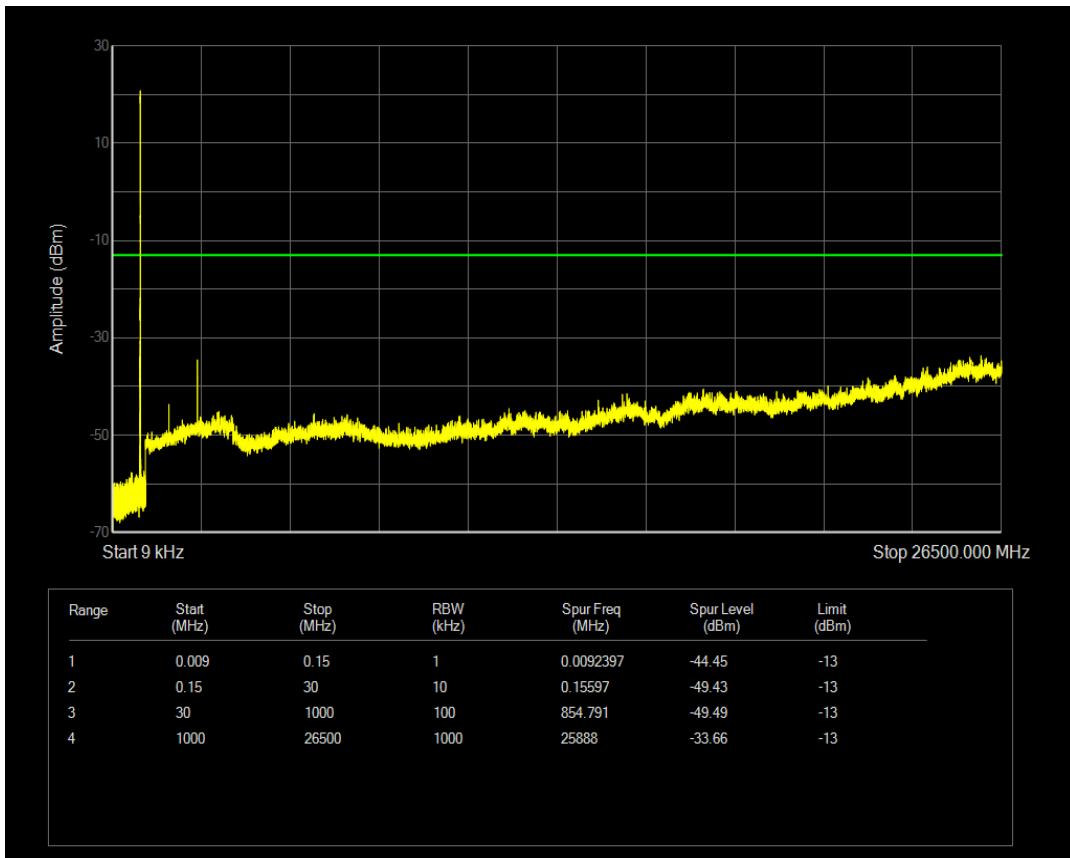

Band5 QPSK BW=1.4MHz Channel=20525 RB Size=1 Position=#0

Band5 QPSK BW=1.4MHz Channel=20525 RB Size=6 Position=#0

Band5 16QAM BW=1.4MHz Channel=20525 RB Size=1 Position=#0

Band5 16QAM BW=1.4MHz Channel=20525 RB Size=6 Position=#0

Band5 QPSK BW=1.4MHz Channel=20643 RB Size=1 Position=#0

Band5 QPSK BW=1.4MHz Channel=20643 RB Size=6 Position=#0

Band5 16QAM BW=1.4MHz Channel=20643 RB Size=1 Position=#0

Band5 16QAM BW=1.4MHz Channel=20643 RB Size=6 Position=#0