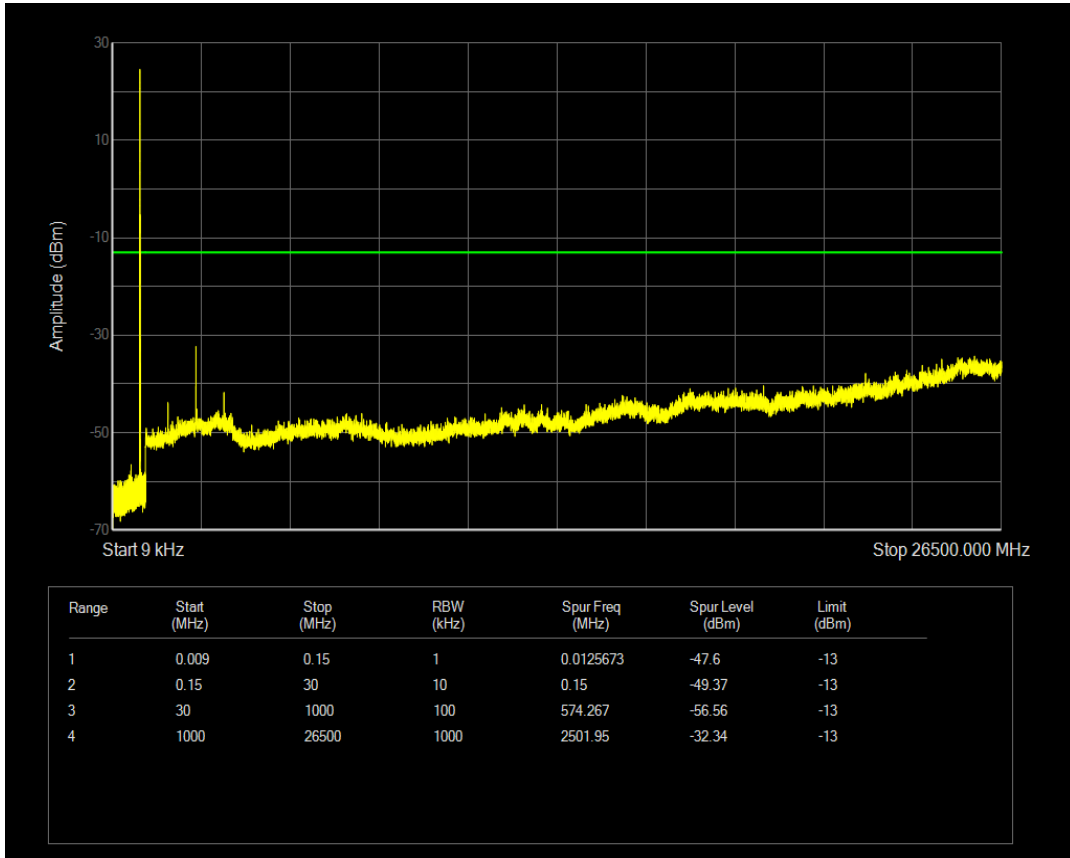

Band5 16QAM BW=5MHz Channel=20525 RB Size=1 Position=#0

Band5 16QAM BW=5MHz Channel=20525 RB Size=25 Position=#0