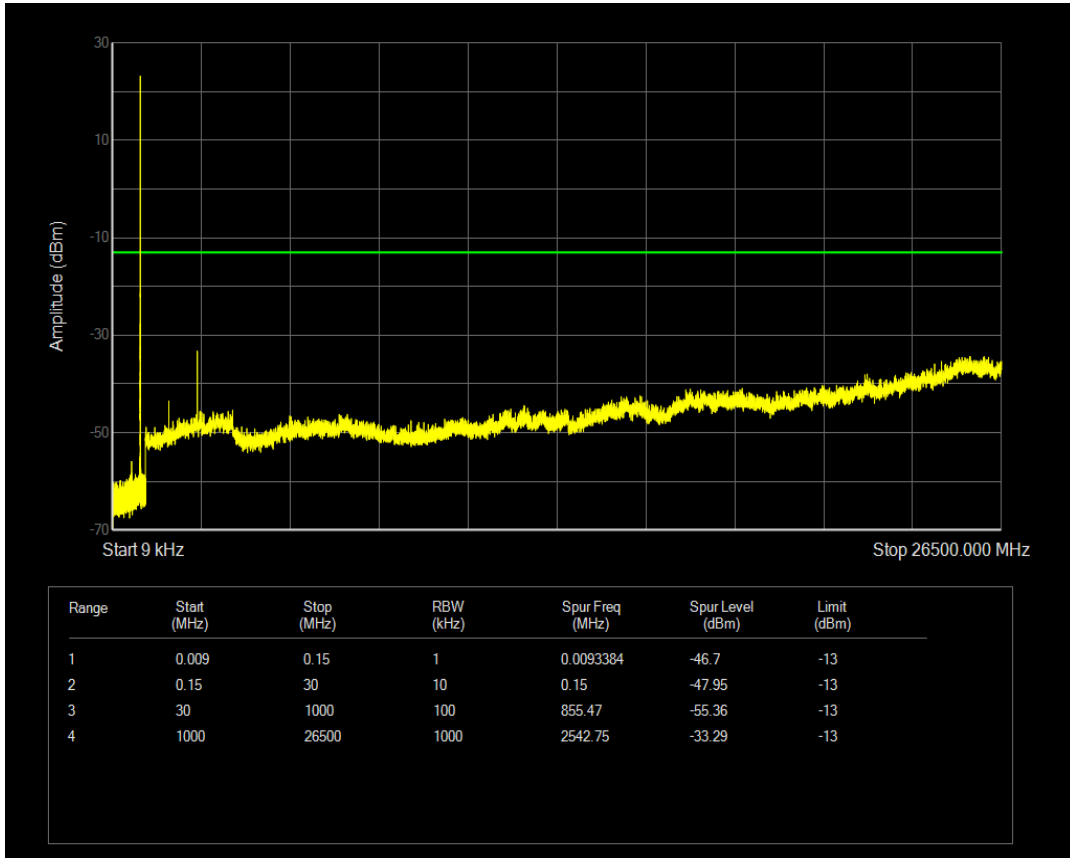

Band5 QPSK BW=1.4MHz Channel=20643 RB Size=1 Position=#0

Band5 QPSK BW=1.4MHz Channel=20643 RB Size=6 Position=#0

Band5 16QAM BW=1.4MHz Channel=20643 RB Size=1 Position=#0

Band5 16QAM BW=1.4MHz Channel=20643 RB Size=6 Position=#0