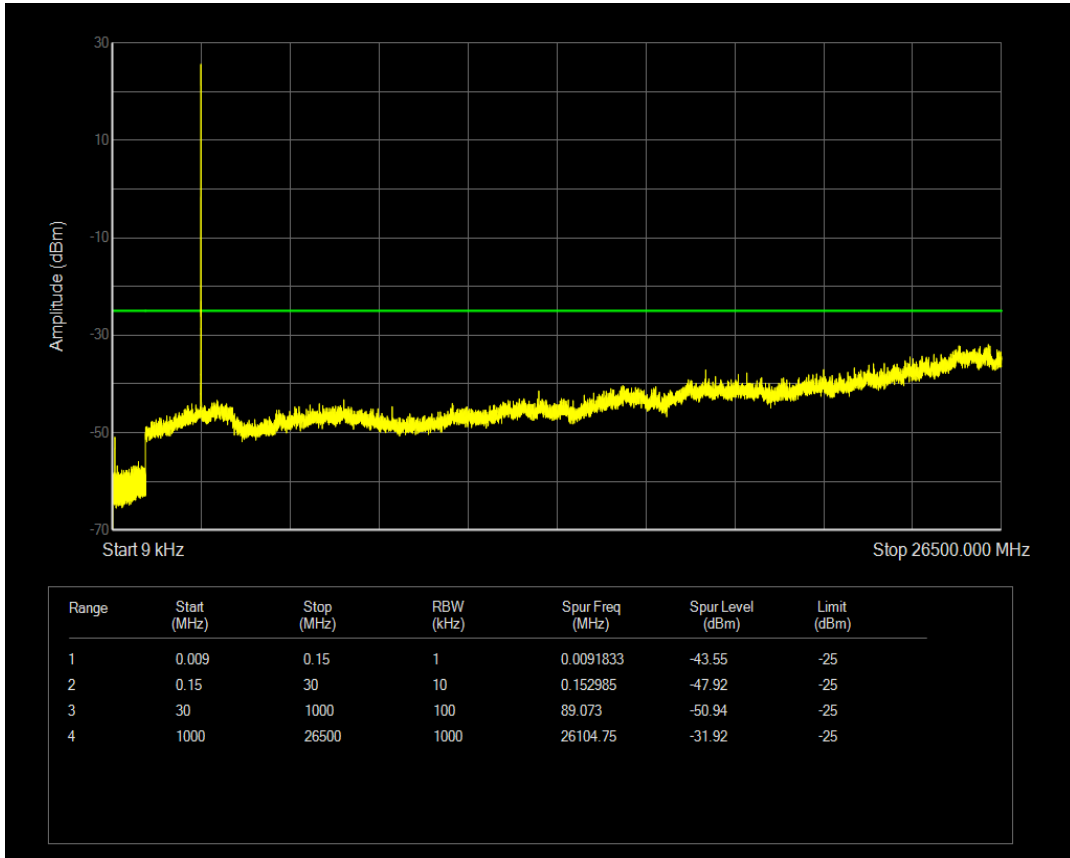

Band41(2555-2655) 16QAM BW=5MHz Channel=41215 RB Size=1 Position=#0

Band41(2555-2655) 16QAM BW=5MHz Channel=41215 RB Size=25 Position=#0