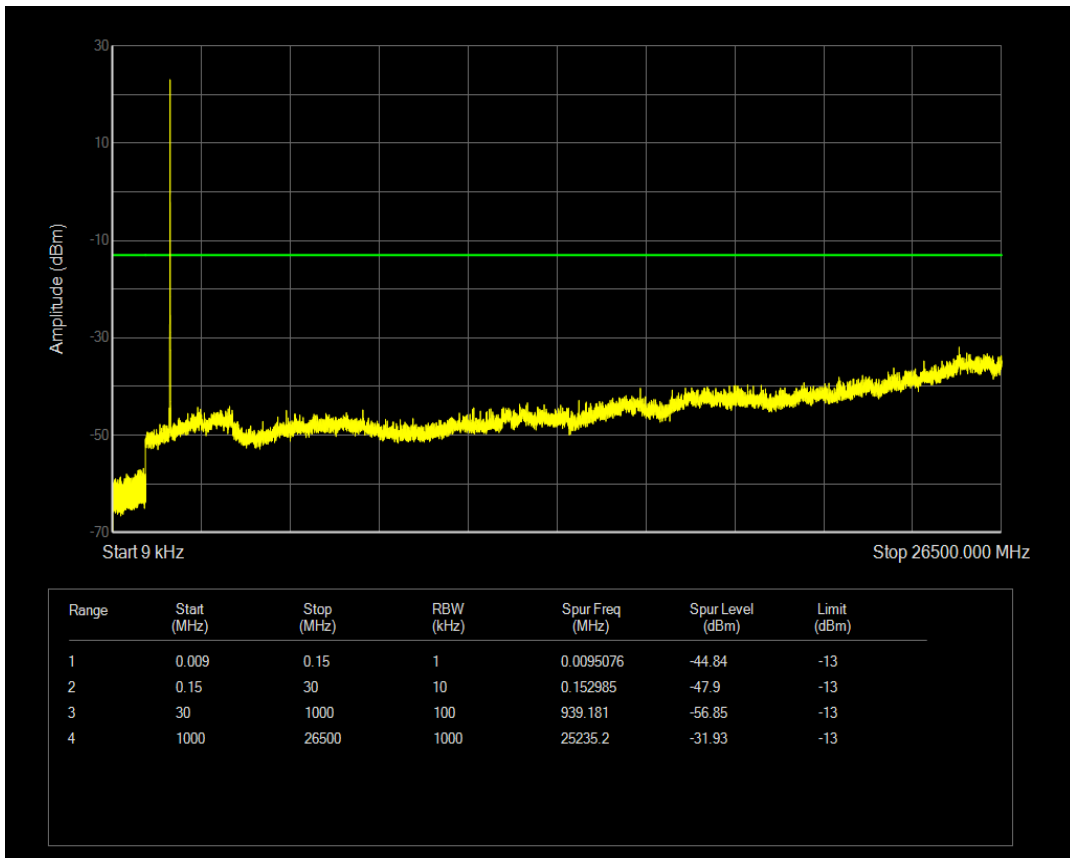

Band4 16QAM BW=3MHz Channel=20175 RB Size=15 Position=#0

Band4 QPSK BW=3MHz Channel=20385 RB Size=1 Position=#0