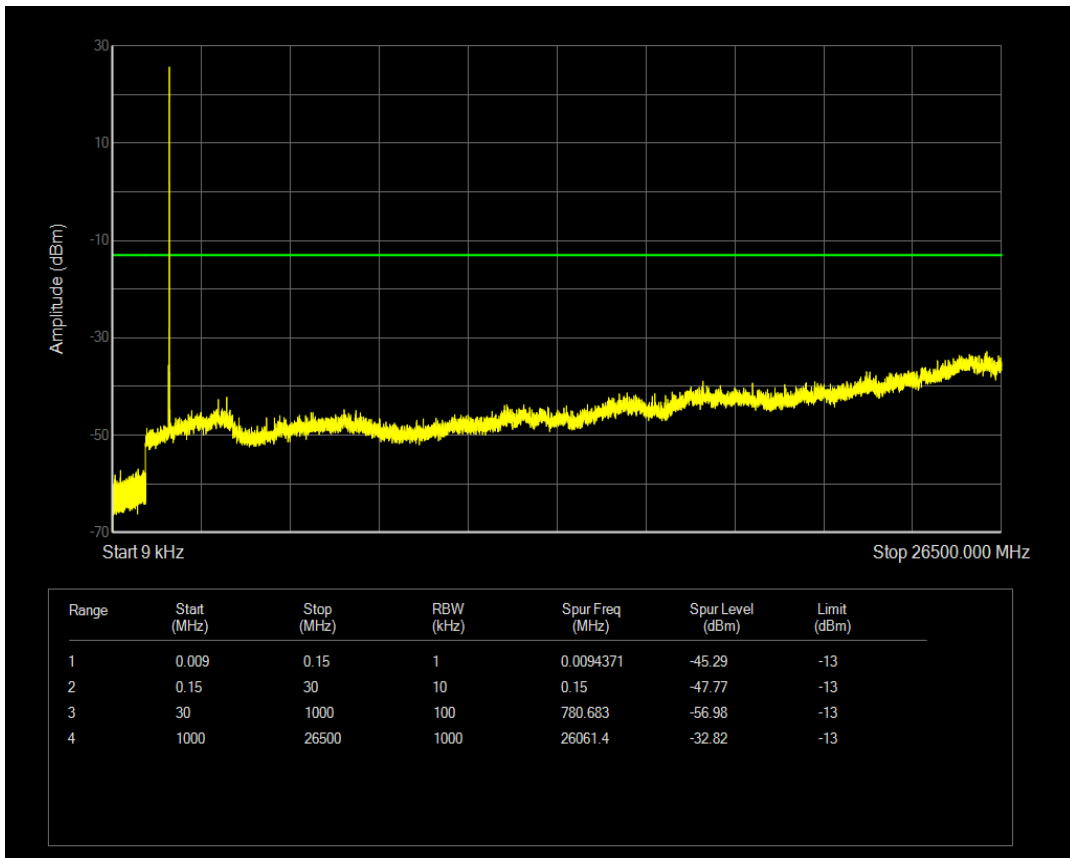

Band4 16QAM BW=1.4MHz Channel=19957 RB Size=6 Position=#0

Band4 QPSK BW=1.4MHz Channel=20175 RB Size=1 Position=#0

Band4 QPSK BW=1.4MHz Channel=20175 RB Size=6 Position=#0

Band4 16QAM BW=1.4MHz Channel=20175 RB Size=1 Position=#0

Band4 16QAM BW=1.4MHz Channel=20175 RB Size=6 Position=#0

Band4 QPSK BW=1.4MHz Channel=20393 RB Size=1 Position=#0

Band4 QPSK BW=1.4MHz Channel=20393 RB Size=6 Position=#0

Band4 16QAM BW=1.4MHz Channel=20393 RB Size=1 Position=#0