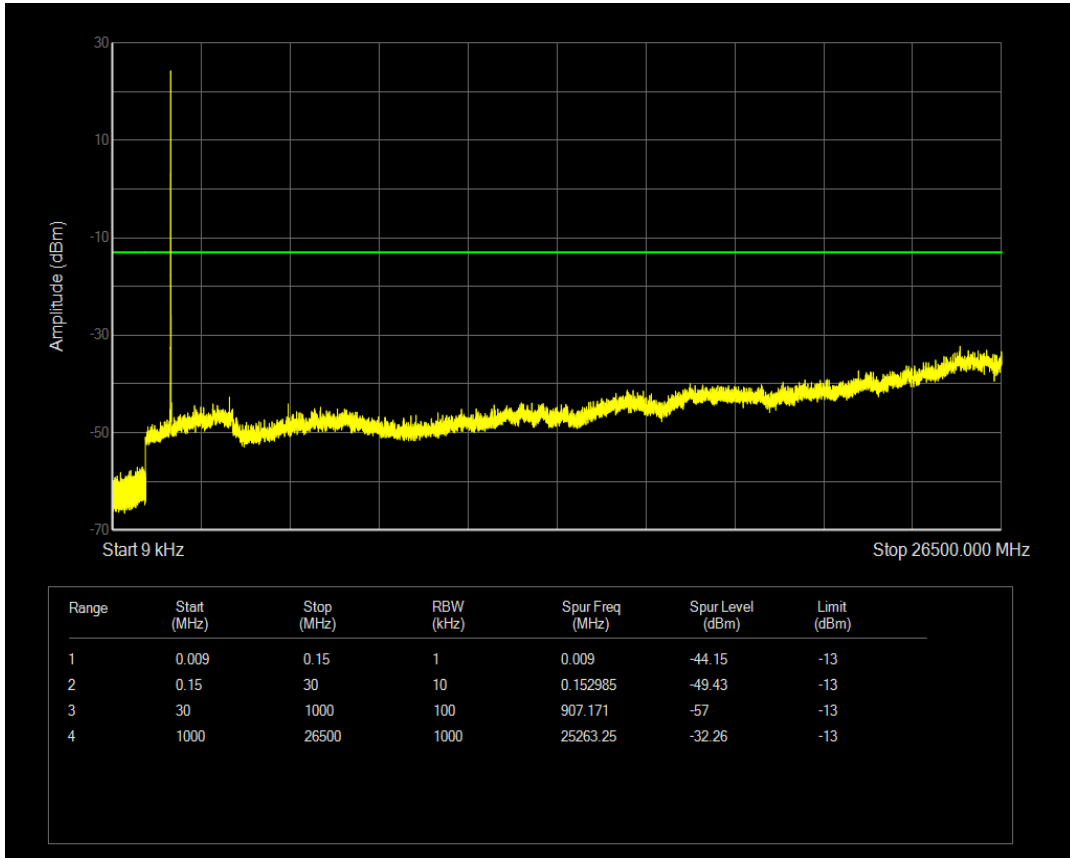

Band4 16QAM BW=5MHz Channel=20175 RB Size=25 Position=#0

Band4 QPSK BW=5MHz Channel=20375 RB Size=1 Position=#0

Band4 QPSK BW=5MHz Channel=20375 RB Size=25 Position=#0

Band4 16QAM BW=5MHz Channel=20375 RB Size=1 Position=#0

Band4 16QAM BW=5MHz Channel=20375 RB Size=25 Position=#0

Band4 QPSK BW=10MHz Channel=20000 RB Size=1 Position=#0

Band4 QPSK BW=10MHz Channel=20000 RB Size=50 Position=#0

Band4 16QAM BW=10MHz Channel=20000 RB Size=1 Position=#0