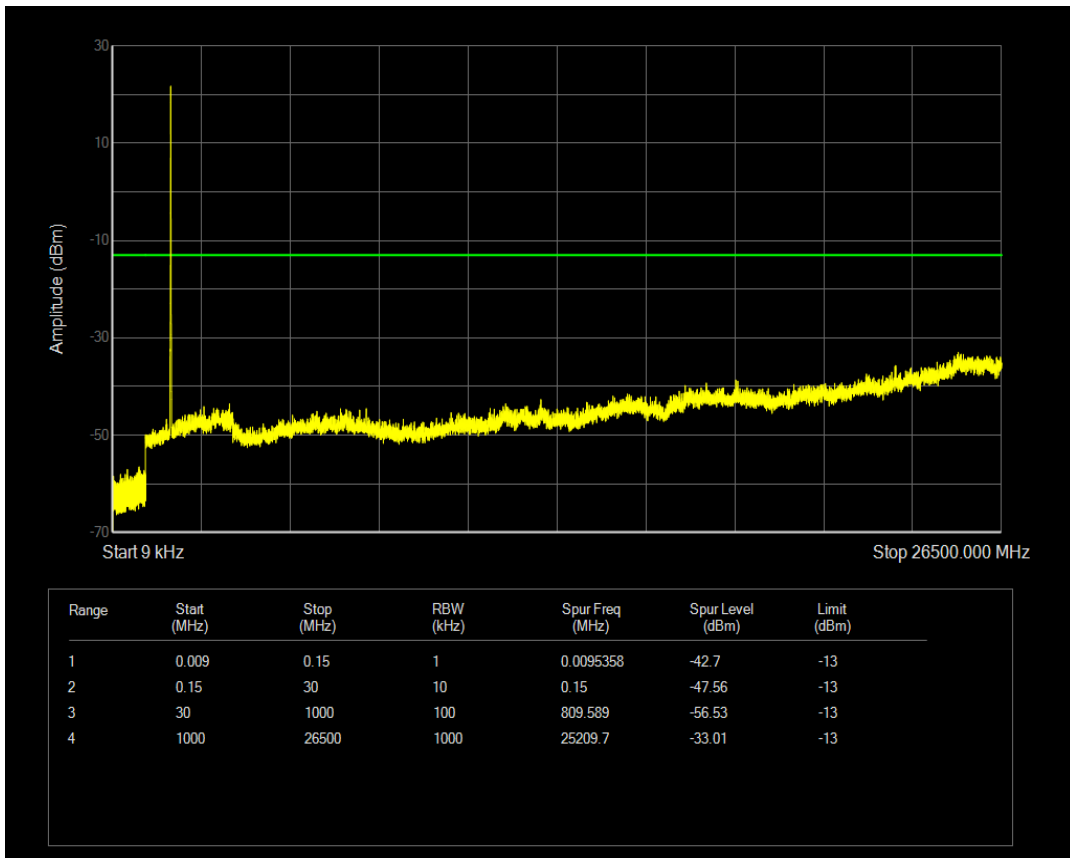

Band4 QPSK BW=5MHz Channel=20375 RB Size=25 Position=#0

Band4 16QAM BW=5MHz Channel=20375 RB Size=1 Position=#0