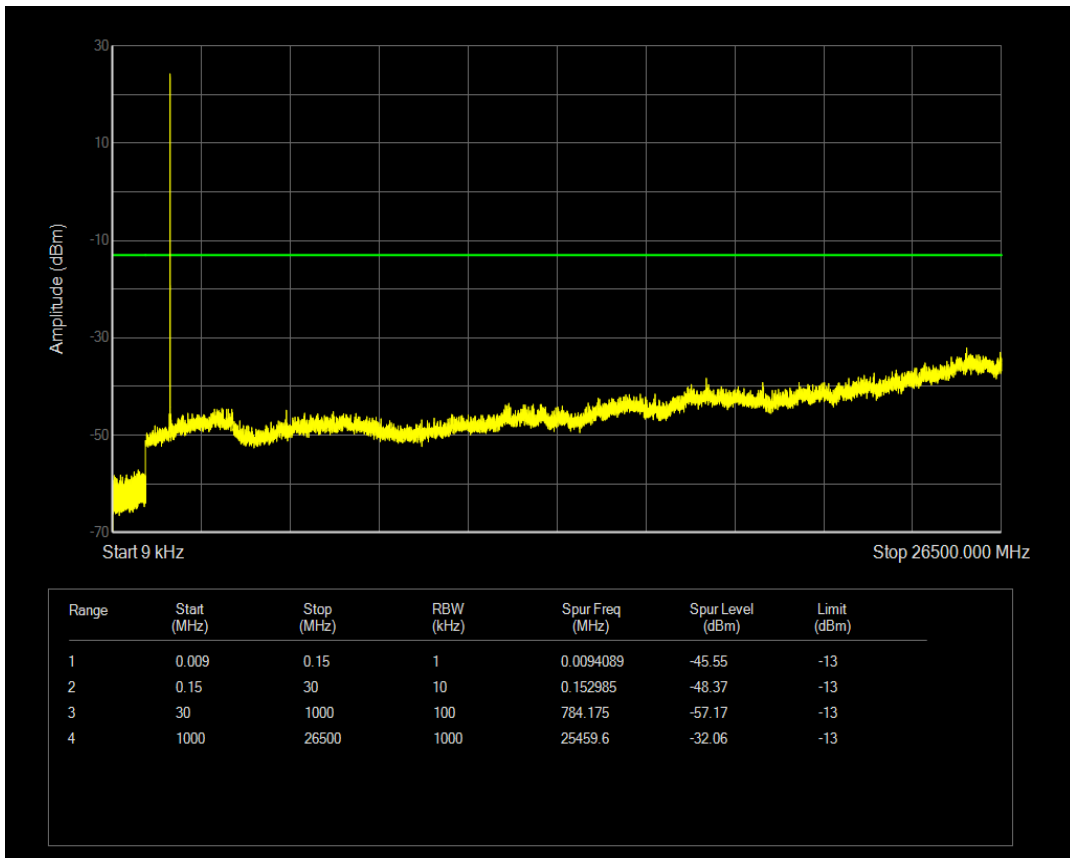

Band4 16QAM BW=1.4MHz Channel=19957 RB Size=6 Position=#0

Band4 QPSK BW=1.4MHz Channel=20175 RB Size=1 Position=#0

Band4 QPSK BW=1.4MHz Channel=20175 RB Size=6 Position=#0

Band4 16QAM BW=1.4MHz Channel=20175 RB Size=1 Position=#0

Band4 16QAM BW=1.4MHz Channel=20175 RB Size=6 Position=#0

Band4 QPSK BW=1.4MHz Channel=20393 RB Size=1 Position=#0

Band4 QPSK BW=1.4MHz Channel=20393 RB Size=6 Position=#0

Band4 16QAM BW=1.4MHz Channel=20393 RB Size=1 Position=#0