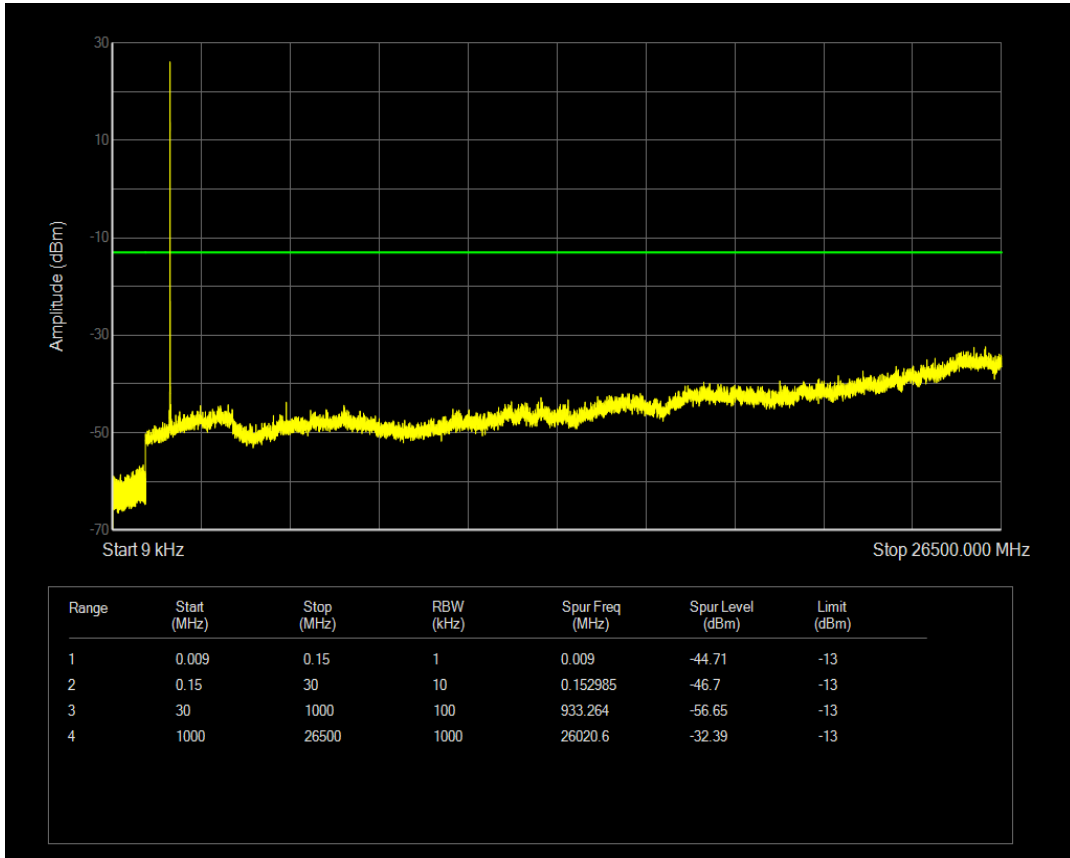

Band4 16QAM BW=3MHz Channel=19965 RB Size=15 Position=#0

Band4 QPSK BW=3MHz Channel=20175 RB Size=1 Position=#0

Band4 QPSK BW=3MHz Channel=20175 RB Size=15 Position=#0

Band4 16QAM BW=3MHz Channel=20175 RB Size=1 Position=#0