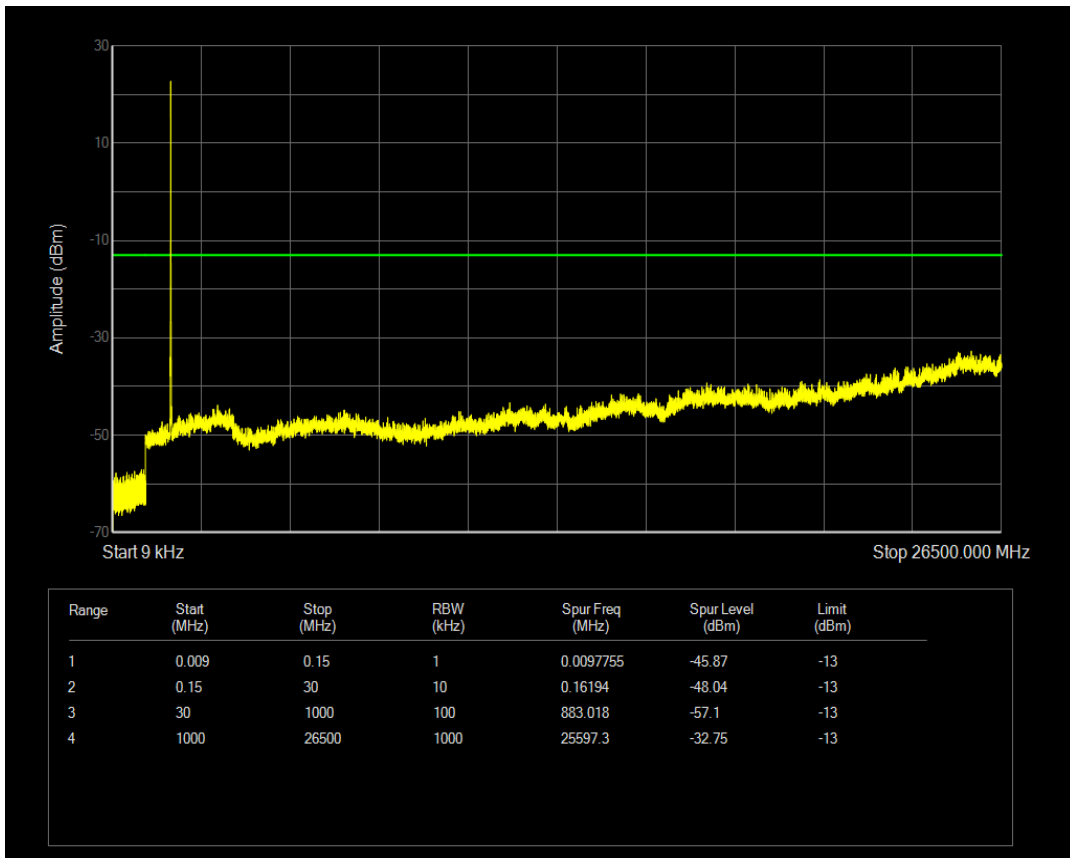

Band4 QPSK BW=3MHz Channel=20385 RB Size=15 Position=#0

Band4 16QAM BW=3MHz Channel=20385 RB Size=1 Position=#0