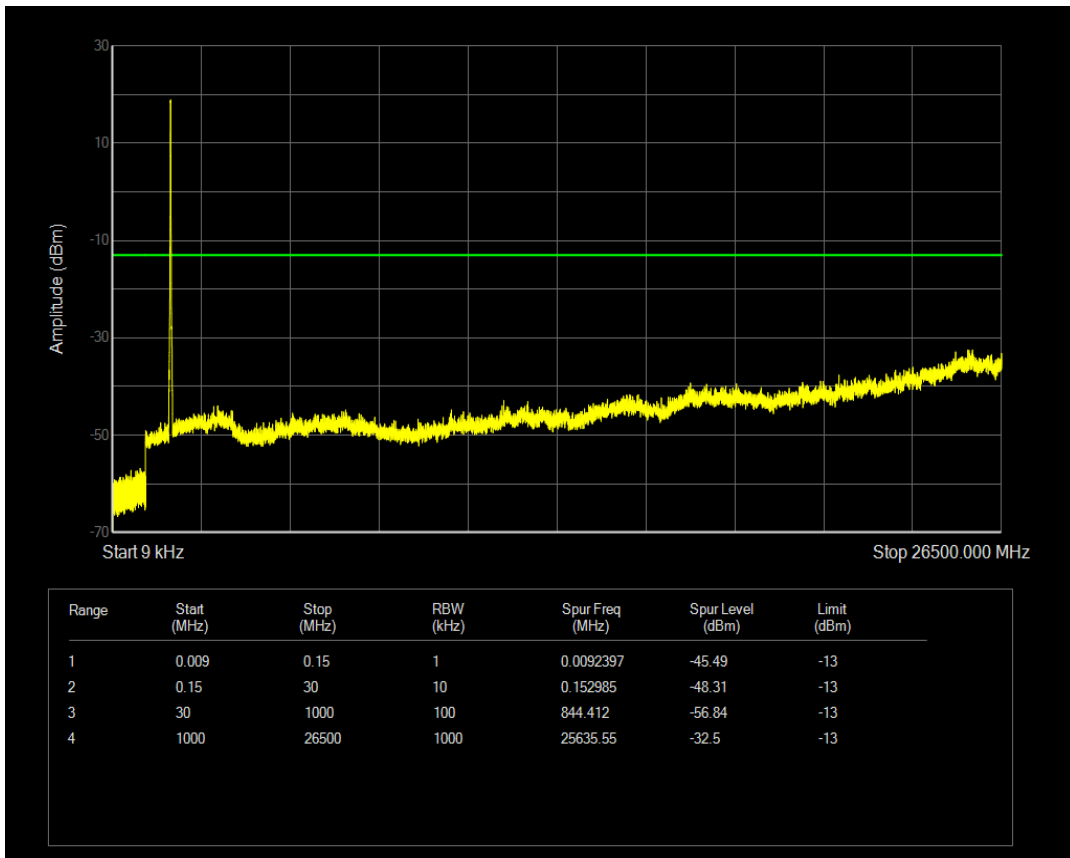

Band4 QPSK BW=15MHz Channel=20325 RB Size=75 Position=#0

Band4 16QAM BW=15MHz Channel=20325 RB Size=1 Position=#0