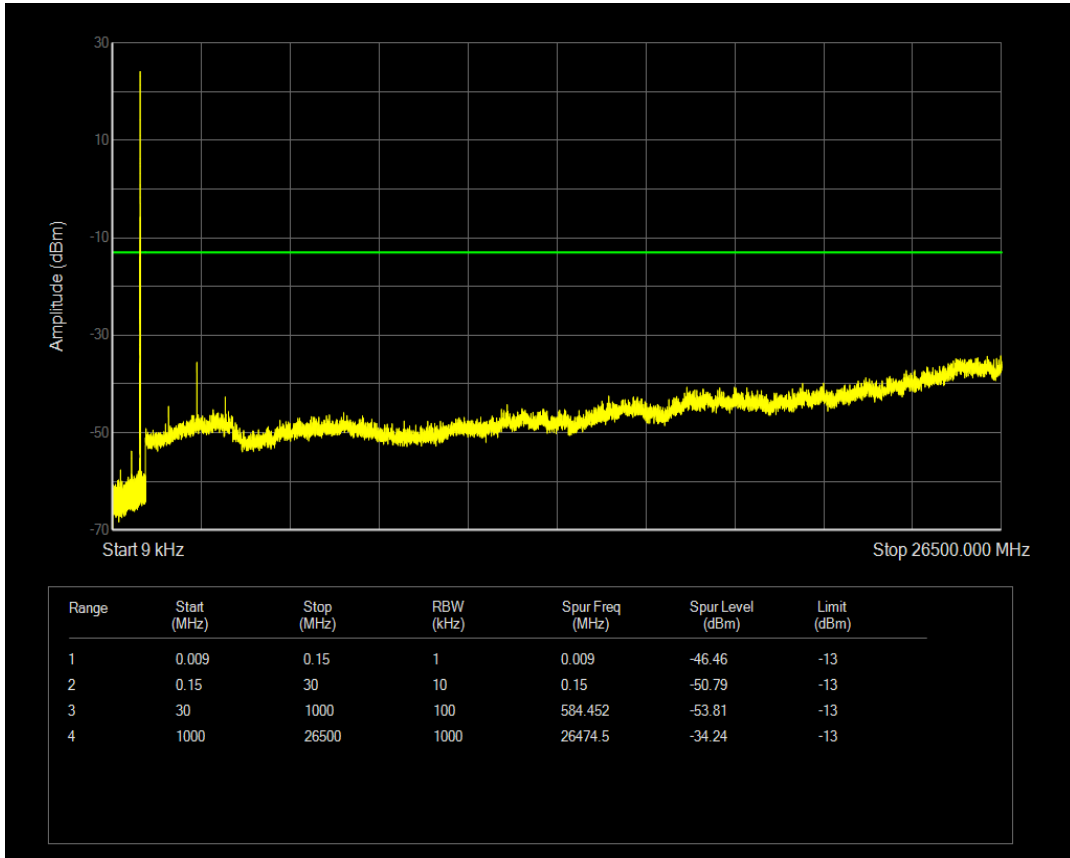

Band5 QPSK BW=5MHz Channel=20625 RB Size=1 Position=#0

Band5 QPSK BW=5MHz Channel=20625 RB Size=25 Position=#0