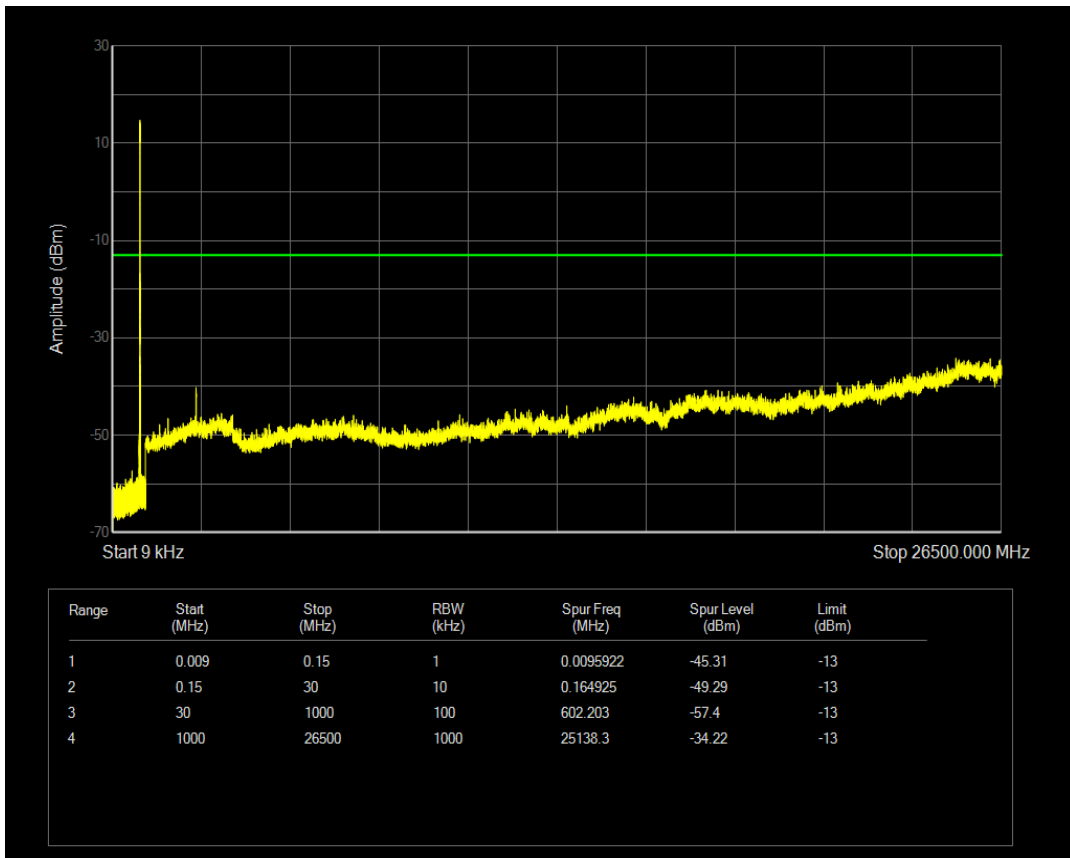

Band5 QPSK BW=5MHz Channel=20525 RB Size=1 Position=#0

Band5 QPSK BW=5MHz Channel=20525 RB Size=25 Position=#0

Band5 16QAM BW=5MHz Channel=20525 RB Size=1 Position=#0

Band5 16QAM BW=5MHz Channel=20525 RB Size=25 Position=#0