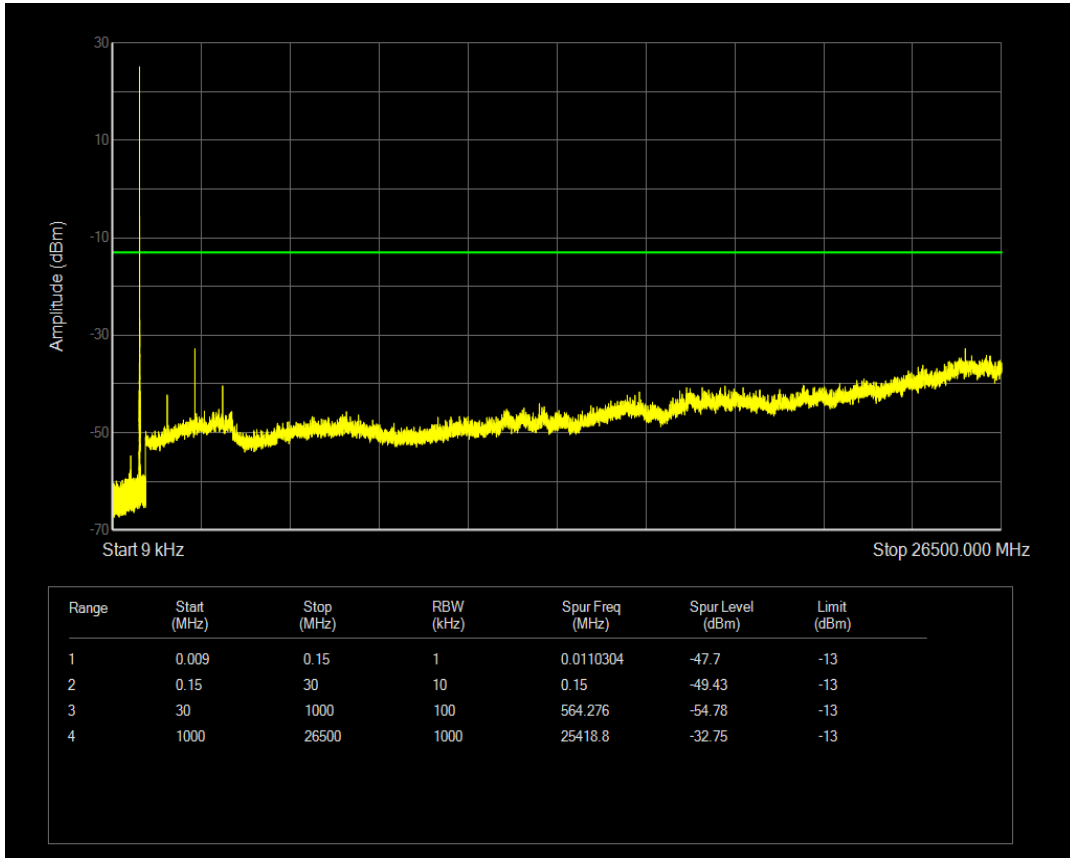

Band5 16QAM BW=3MHz Channel=20415 RB Size=1 Position=#0

Band5 16QAM BW=3MHz Channel=20415 RB Size=15 Position=#0