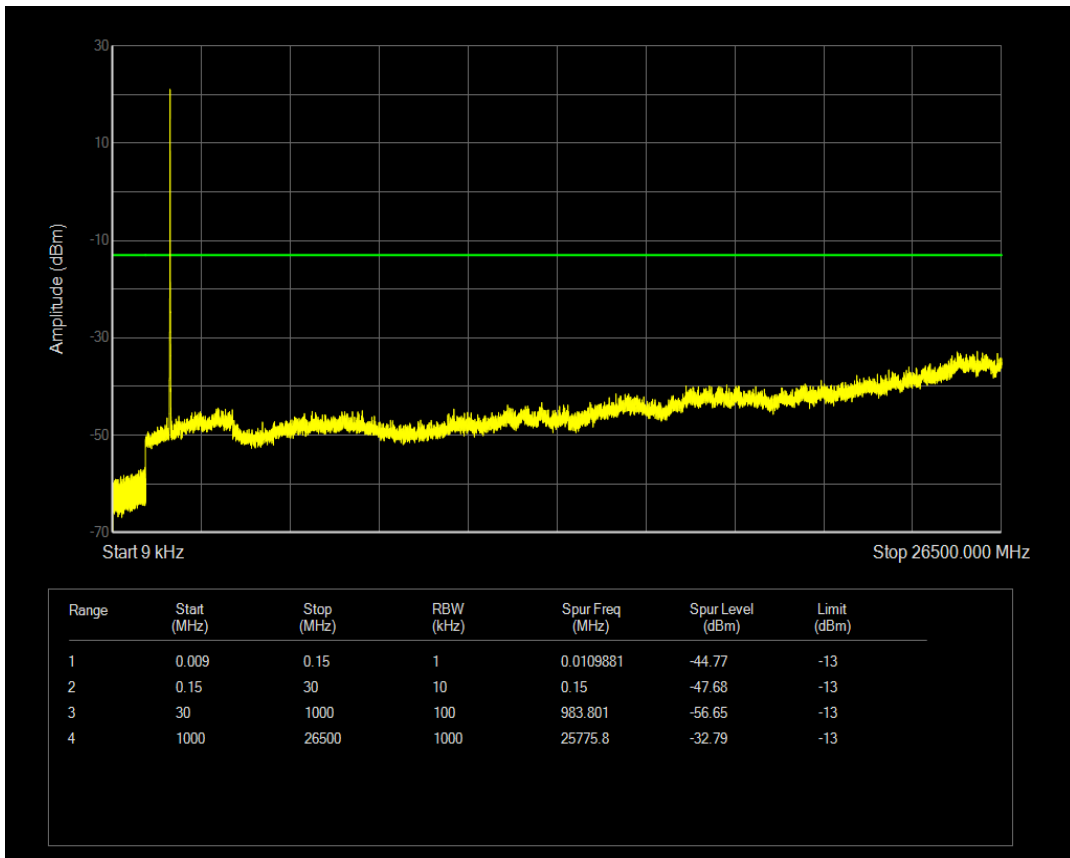

Band4 16QAM BW=5MHz Channel=20175 RB Size=25 Position=#0

Band4 QPSK BW=5MHz Channel=20375 RB Size=1 Position=#0