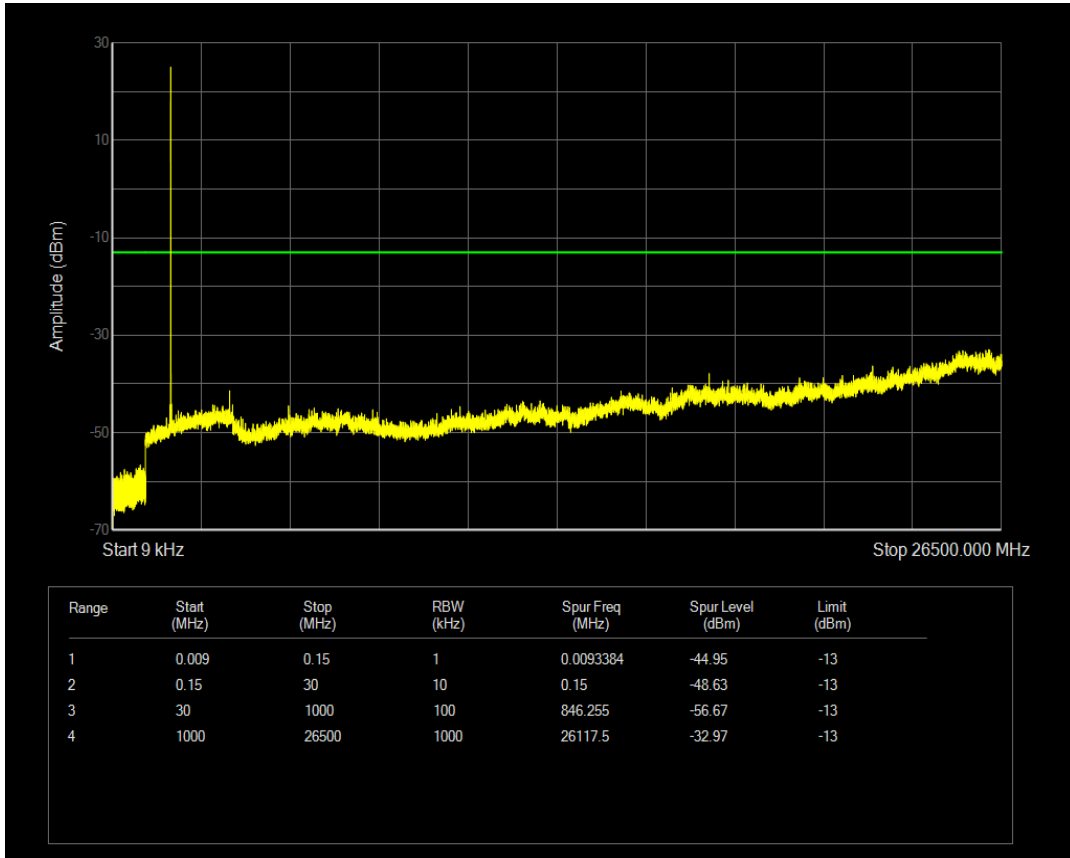

Band4 16QAM BW=1.4MHz Channel=19957 RB Size=6 Position=#0

Band4 QPSK BW=1.4MHz Channel=20175 RB Size=1 Position=#0

Band4 QPSK BW=1.4MHz Channel=20175 RB Size=6 Position=#0

Band4 16QAM BW=1.4MHz Channel=20175 RB Size=1 Position=#0

Band4 16QAM BW=1.4MHz Channel=20175 RB Size=6 Position=#0

Band4 QPSK BW=1.4MHz Channel=20393 RB Size=1 Position=#0

Band4 QPSK BW=1.4MHz Channel=20393 RB Size=6 Position=#0

Band4 16QAM BW=1.4MHz Channel=20393 RB Size=1 Position=#0