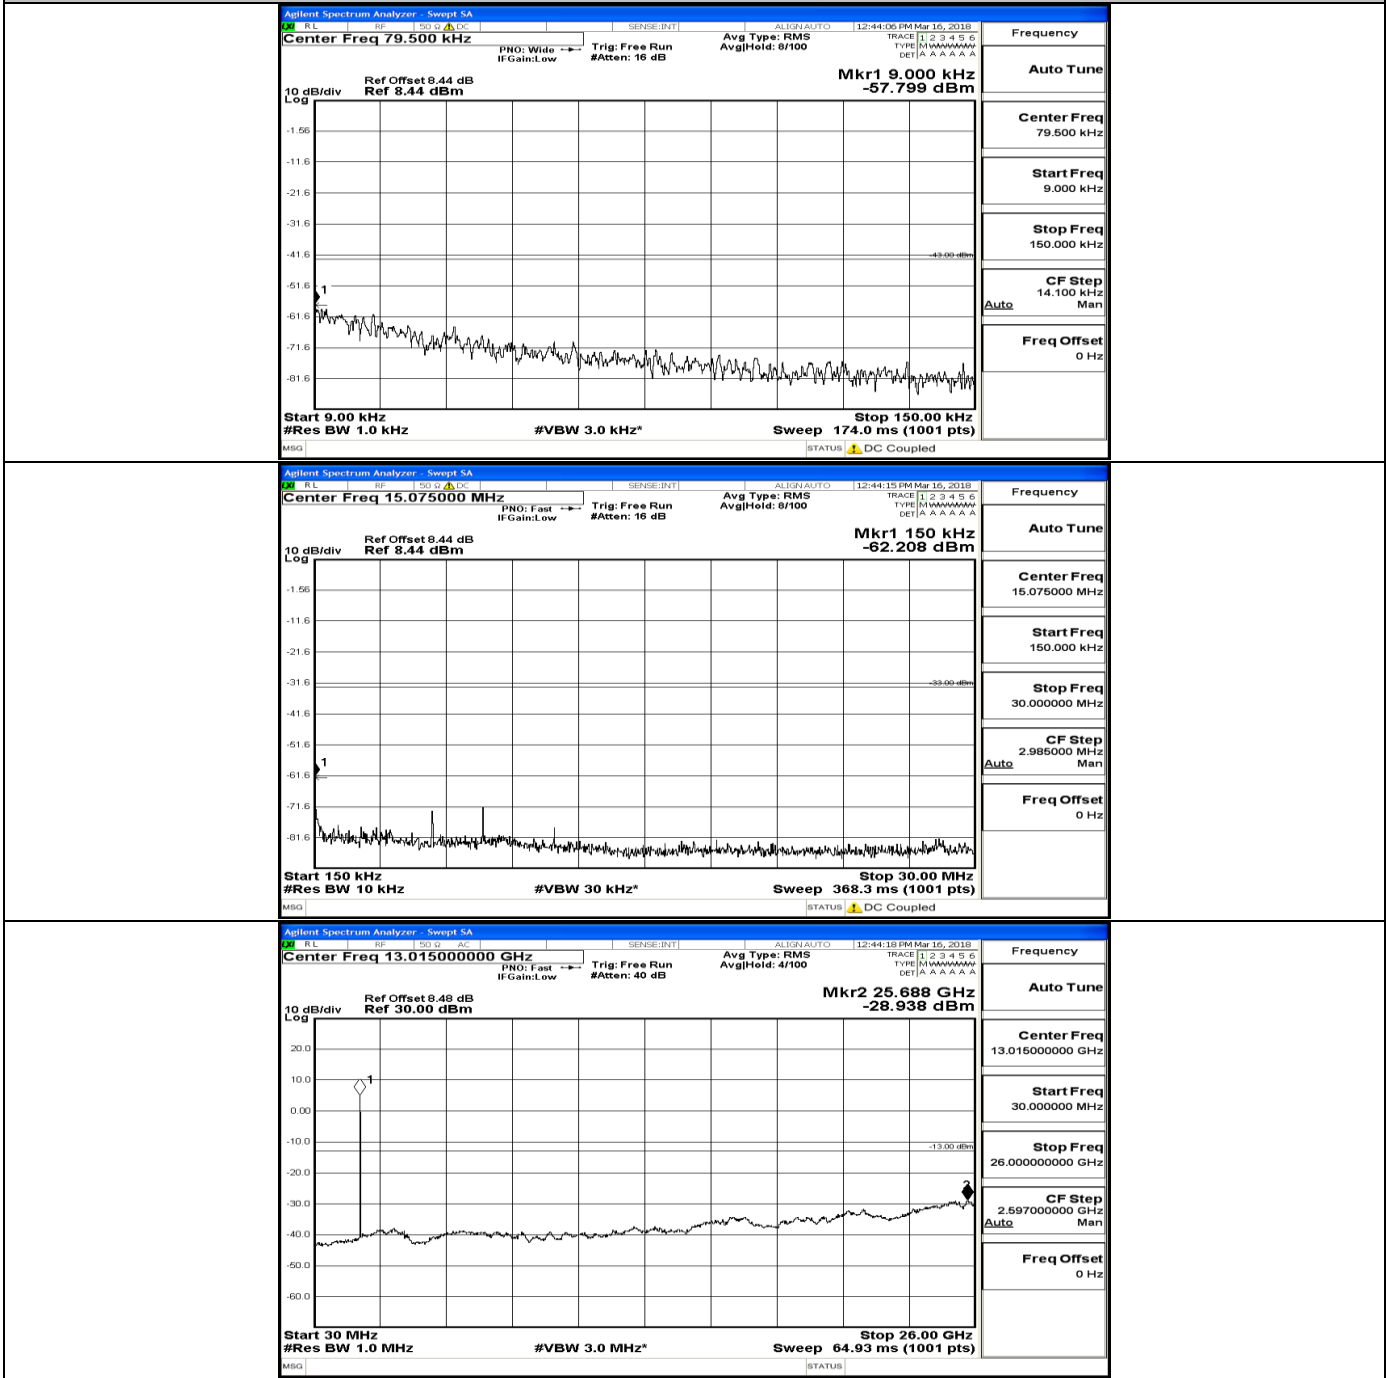

D.5 Conducted Spurious Emission

CSE Test Graph(s) (Channel Bandwidth: 1.4 MHz)_LCH_QPSK

CSE Test Graph(s) (Channel Bandwidth: 1.4 MHz) MCH_QPSK

CSE Test Graph(s) (Channel Bandwidth: 1.4 MHz)_HCH_QPSK

CSE Test Graph(s) (Channel Bandwidth: 1.4 MHz) LCH_16QAM

CSE Test Graph(s) (Channel Bandwidth:15 MHz)_LCH_QPSK

CSE Test Graph(s) (Channel Bandwidth:15 MHz)_MCH_QPSK

CSE Test Graph(s) (Channel Bandwidth:15 MHz)_HCH_QPSK

CSE Test Graph(s) (Channel Bandwidth:15 MHz)_LCH_16QAM