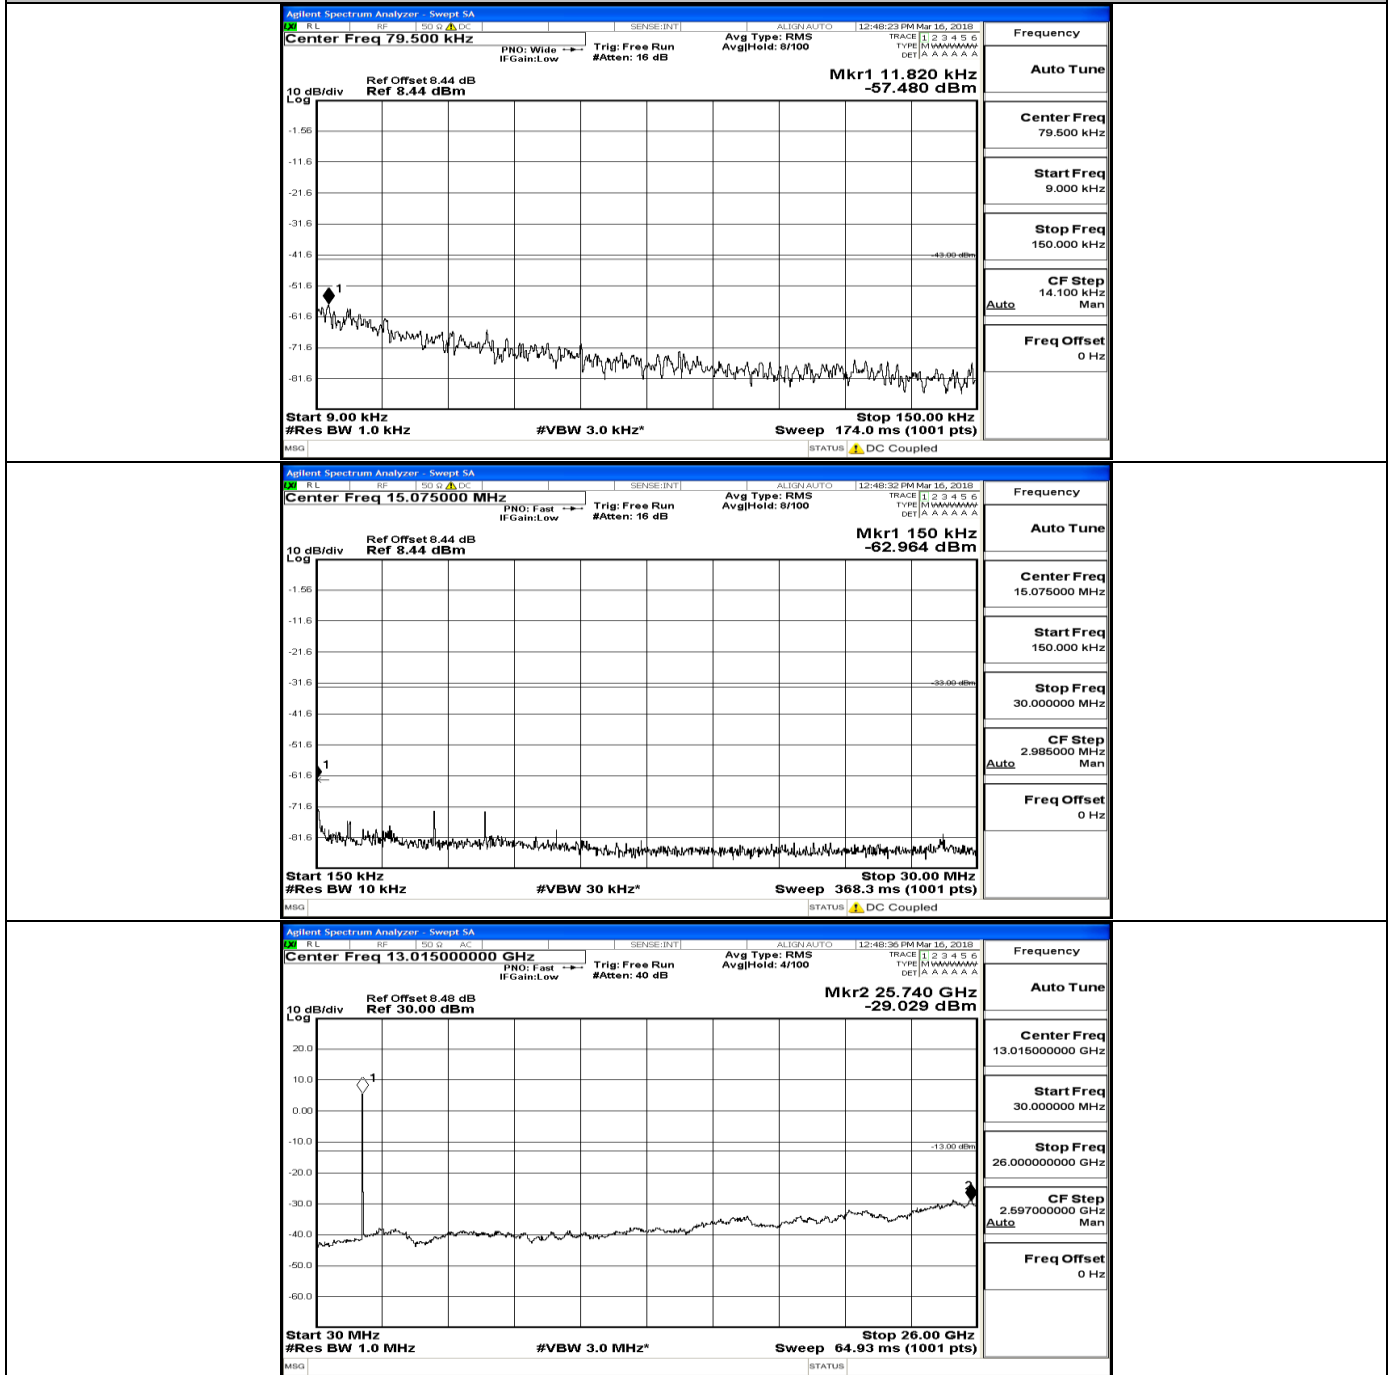

CSE Test Graph(s) (Channel Bandwidth:15 MHz)_MCH_16QAM