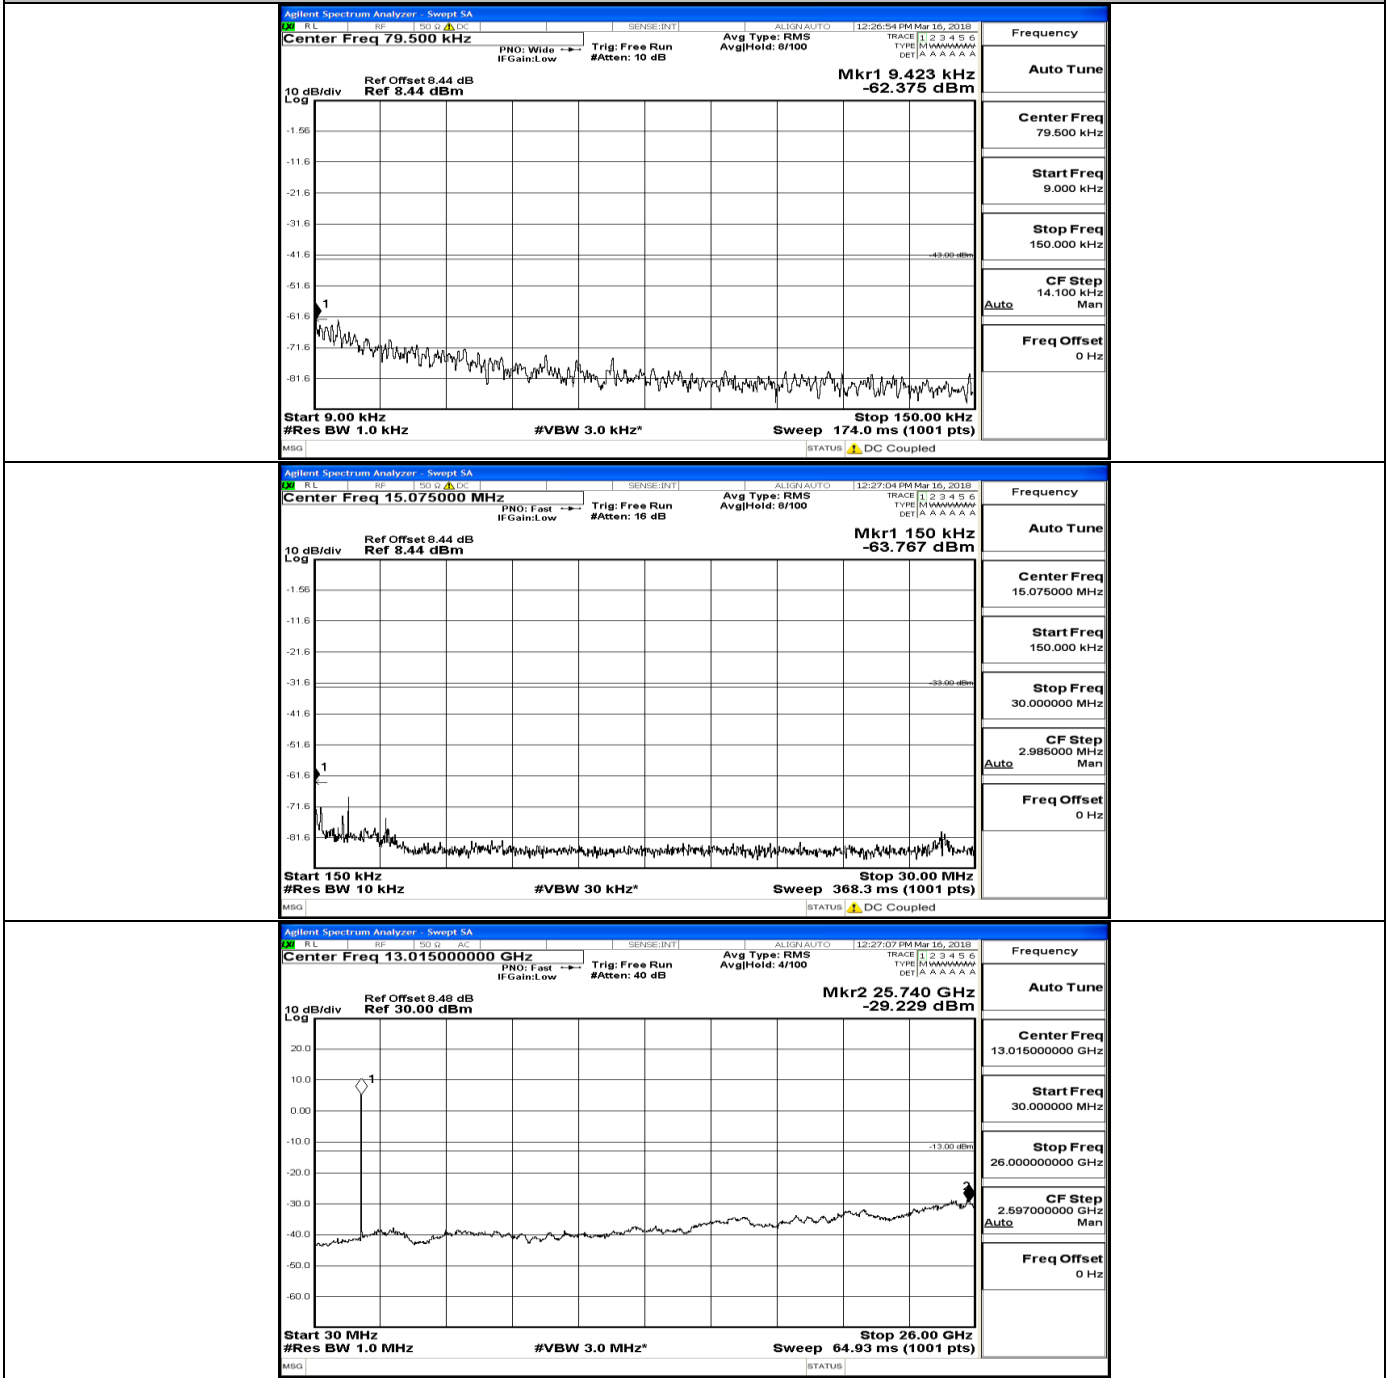

D.5 Conducted Spurious Emission

CSE Test Graph(s) (Channel Bandwidth: 1.4 MHz)_LCH_QPSK

CSE Test Graph(s) (Channel Bandwidth: 1.4 MHz) MCH_QPSK

CSE Test Graph(s) (Channel Bandwidth: 1.4 MHz)_HCH_QPSK

CSE Test Graph(s) (Channel Bandwidth: 1.4 MHz) LCH_16QAM

CSE Test Graph(s) (Channel Bandwidth: 5 MHz)_LCH_QPSK

CSE Test Graph(s) (Channel Bandwidth: 5 MHz)_MCH_QPSK

CSE Test Graph(s) (Channel Bandwidth: 5 MHz)_HCH_QPSK

CSE Test Graph(s) (Channel Bandwidth: 5 MHz)_LCH_16QAM

CSE Test Graph(s) (Channel Bandwidth: 5 MHz)_MCH_16QAM

CSE Test Graph(s) (Channel Bandwidth: 5 MHz)_HCH_16QAM

CSE Test Graph(s) (Channel Bandwidth: 10 MHz) LCH_QPSK

CSE Test Graph(s) (Channel Bandwidth: 10 MHz)_MCH_QPSK