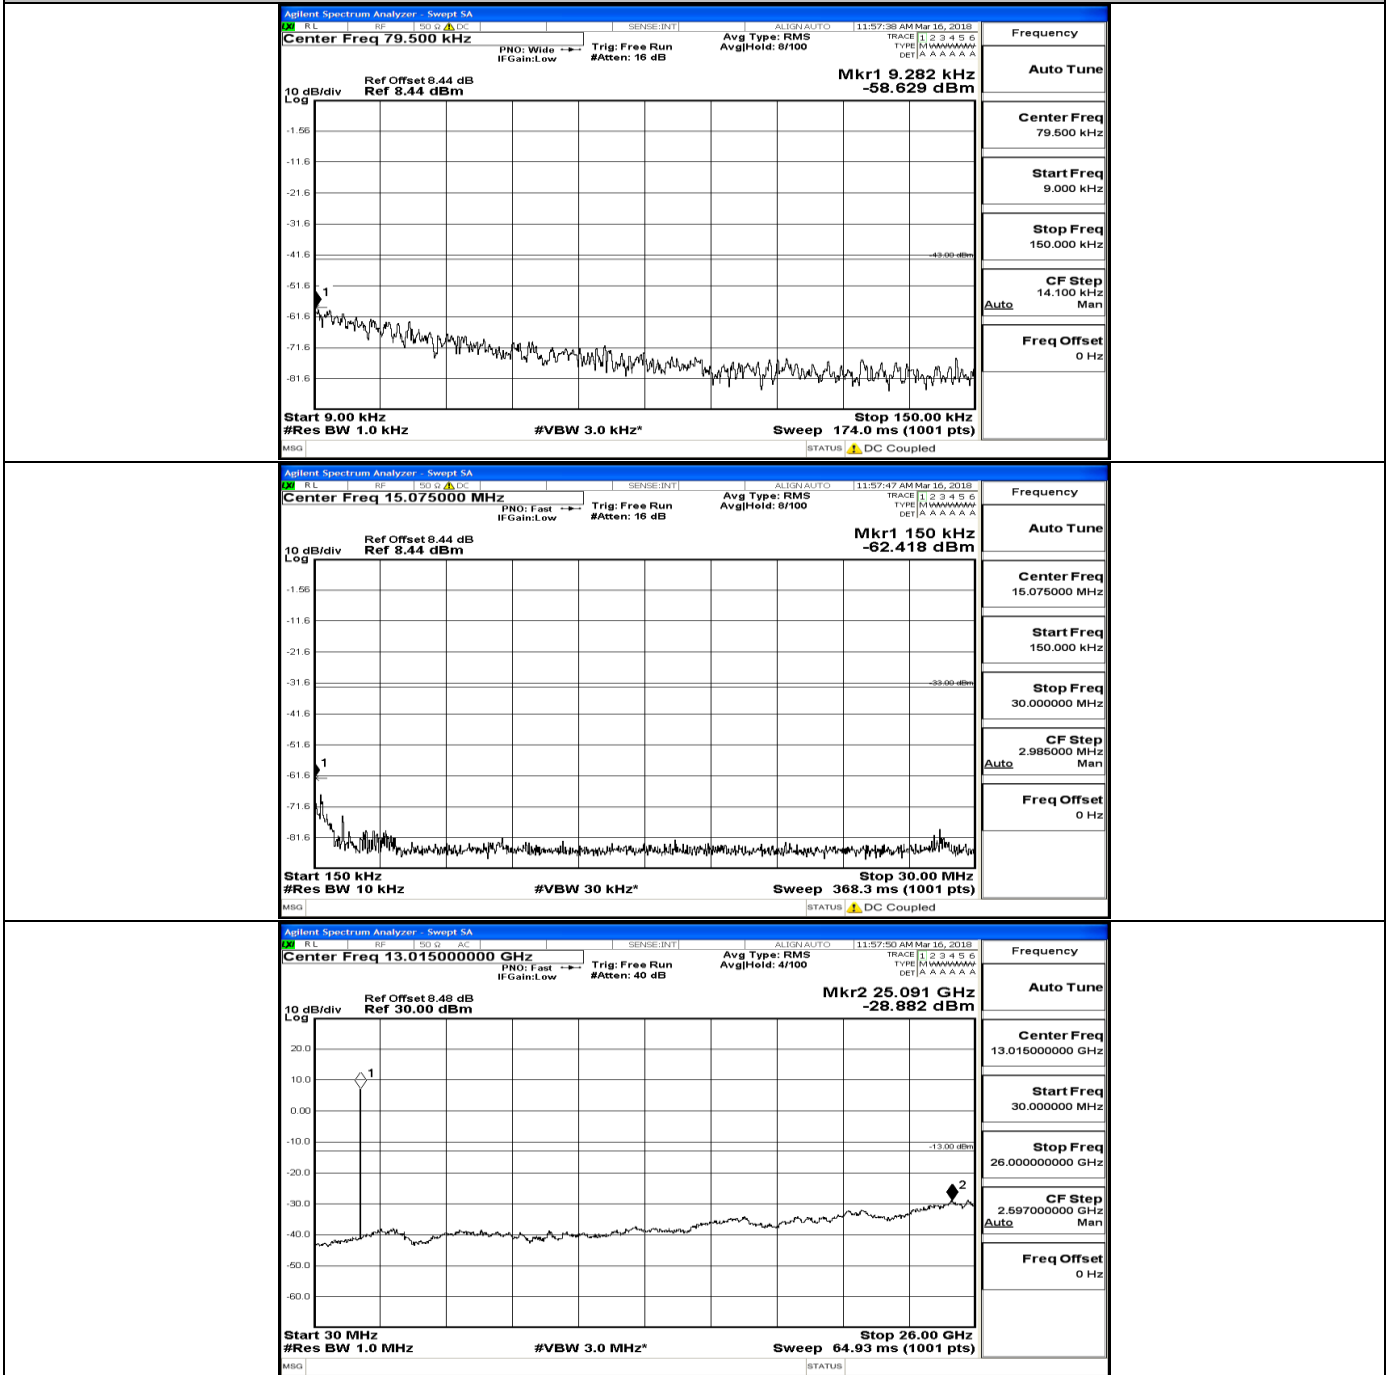

D.5 Conducted Spurious Emission

CSE Test Graph(s) (Channel Bandwidth: 1.4 MHz)_LCH_QPSK

CSE Test Graph(s) (Channel Bandwidth: 1.4 MHz) MCH_QPSK

CSE Test Graph(s) (Channel Bandwidth: 1.4 MHz)_HCH_QPSK

CSE Test Graph(s) (Channel Bandwidth: 1.4 MHz) LCH_16QAM

CSE Test Graph(s) (Channel Bandwidth: 1.4 MHz)_MCH_16QAM

CSE Test Graph(s) (Channel Bandwidth: 1.4 MHz)_HCH_16QAM

CSE Test Graph(s) (Channel Bandwidth: 3 MHz)_LCH_QPSK

CSE Test Graph(s) (Channel Bandwidth: 3 MHz)_MCH_QPSK

CSE Test Graph(s) (Channel Bandwidth: 3 MHz)_HCH_QPSK

CSE Test Graph(s) (Channel Bandwidth: 3 MHz)_LCH_16QAM

CSE Test Graph(s) (Channel Bandwidth: 3 MHz)_MCH_16QAM

CSE Test Graph(s) (Channel Bandwidth: 3 MHz)_HCH_16QAM