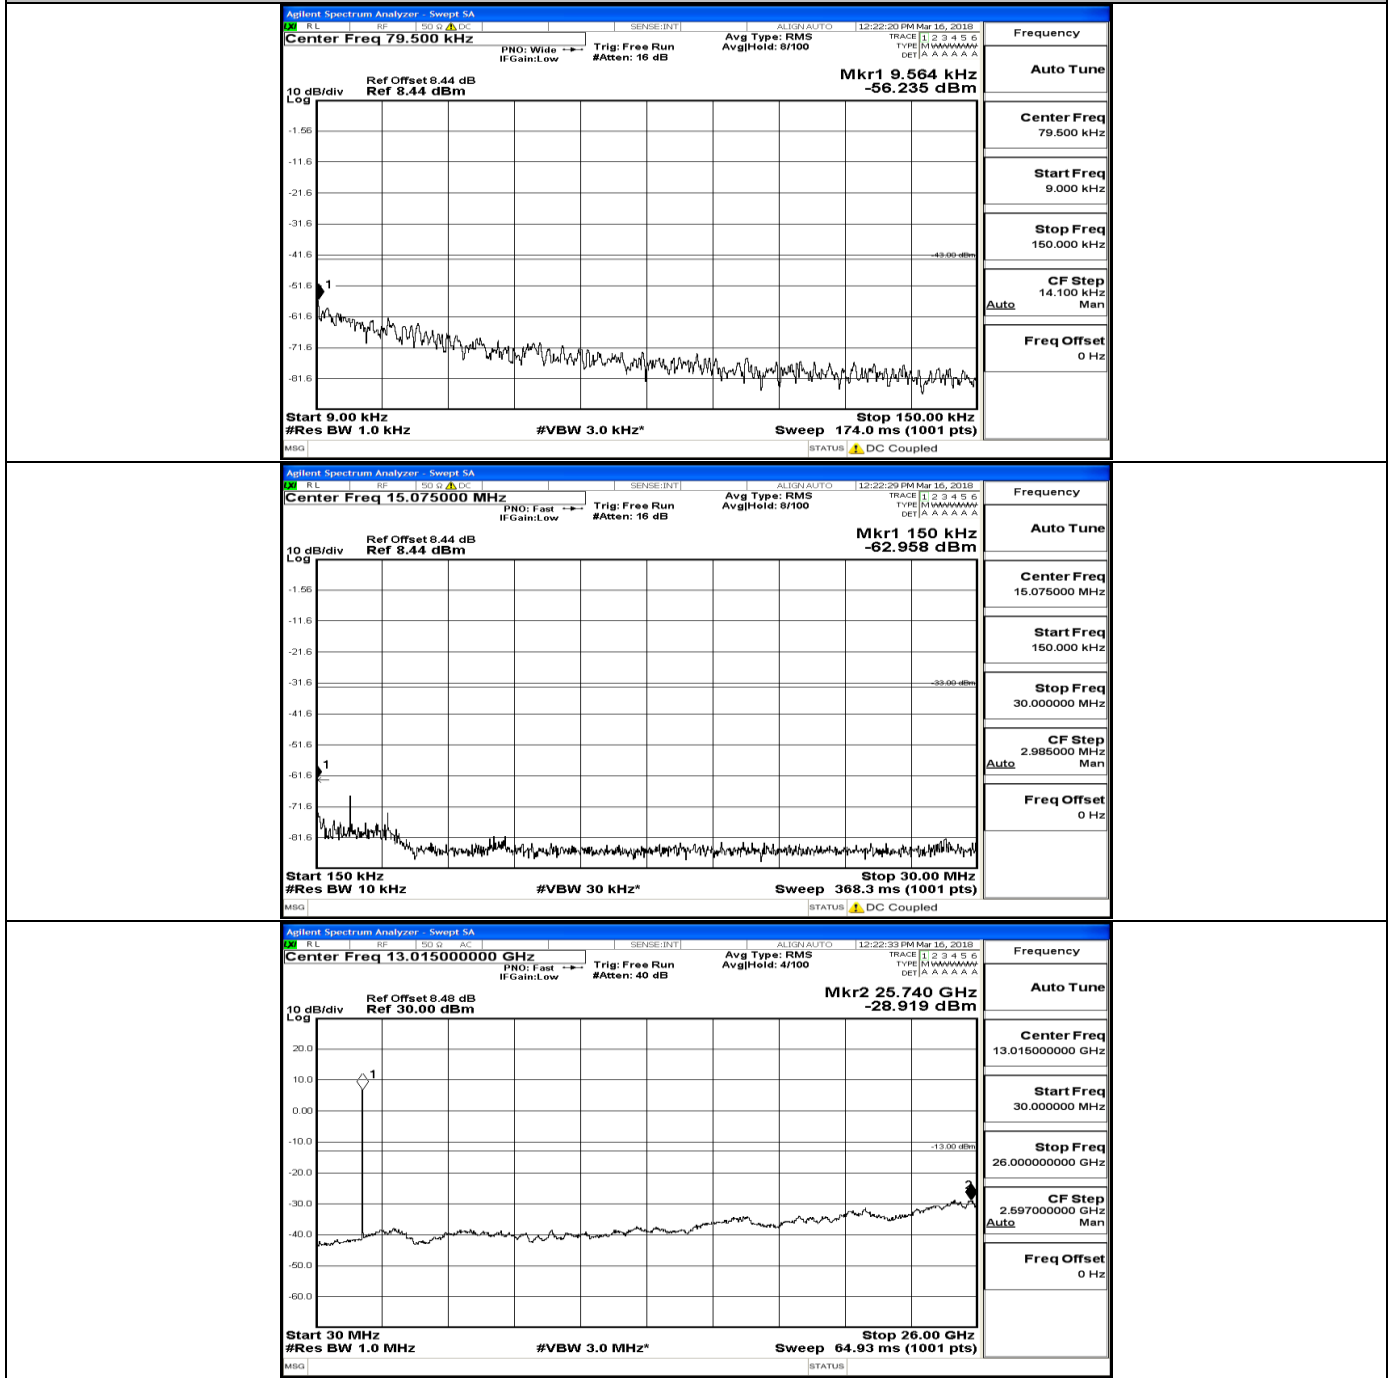

D.5 Conducted Spurious Emission

CSE Test Graph(s) (Channel Bandwidth: 1.4 MHz)_LCH_QPSK

CSE Test Graph(s) (Channel Bandwidth: 1.4 MHz) MCH_QPSK

CSE Test Graph(s) (Channel Bandwidth: 1.4 MHz)_HCH_QPSK

CSE Test Graph(s) (Channel Bandwidth: 1.4 MHz) LCH_16QAM

CSE Test Graph(s) (Channel Bandwidth: 1.4 MHz)_MCH_16QAM

CSE Test Graph(s) (Channel Bandwidth: 1.4 MHz)_HCH_16QAM

CSE Test Graph(s) (Channel Bandwidth: 3 MHz)_LCH_QPSK

CSE Test Graph(s) (Channel Bandwidth: 3 MHz)_MCH_QPSK

CSE Test Graph(s) (Channel Bandwidth: 3 MHz)_HCH_QPSK

CSE Test Graph(s) (Channel Bandwidth: 3 MHz)_LCH_16QAM

CSE Test Graph(s) (Channel Bandwidth: 3 MHz)_MCH_16QAM

CSE Test Graph(s) (Channel Bandwidth: 3 MHz)_HCH_16QAM

CSE Test Graph(s) (Channel Bandwidth: 5 MHz)_LCH_QPSK

CSE Test Graph(s) (Channel Bandwidth: 5 MHz)_MCH_QPSK

CSE Test Graph(s) (Channel Bandwidth: 5 MHz)_HCH_QPSK

CSE Test Graph(s) (Channel Bandwidth: 5 MHz)_LCH_16QAM