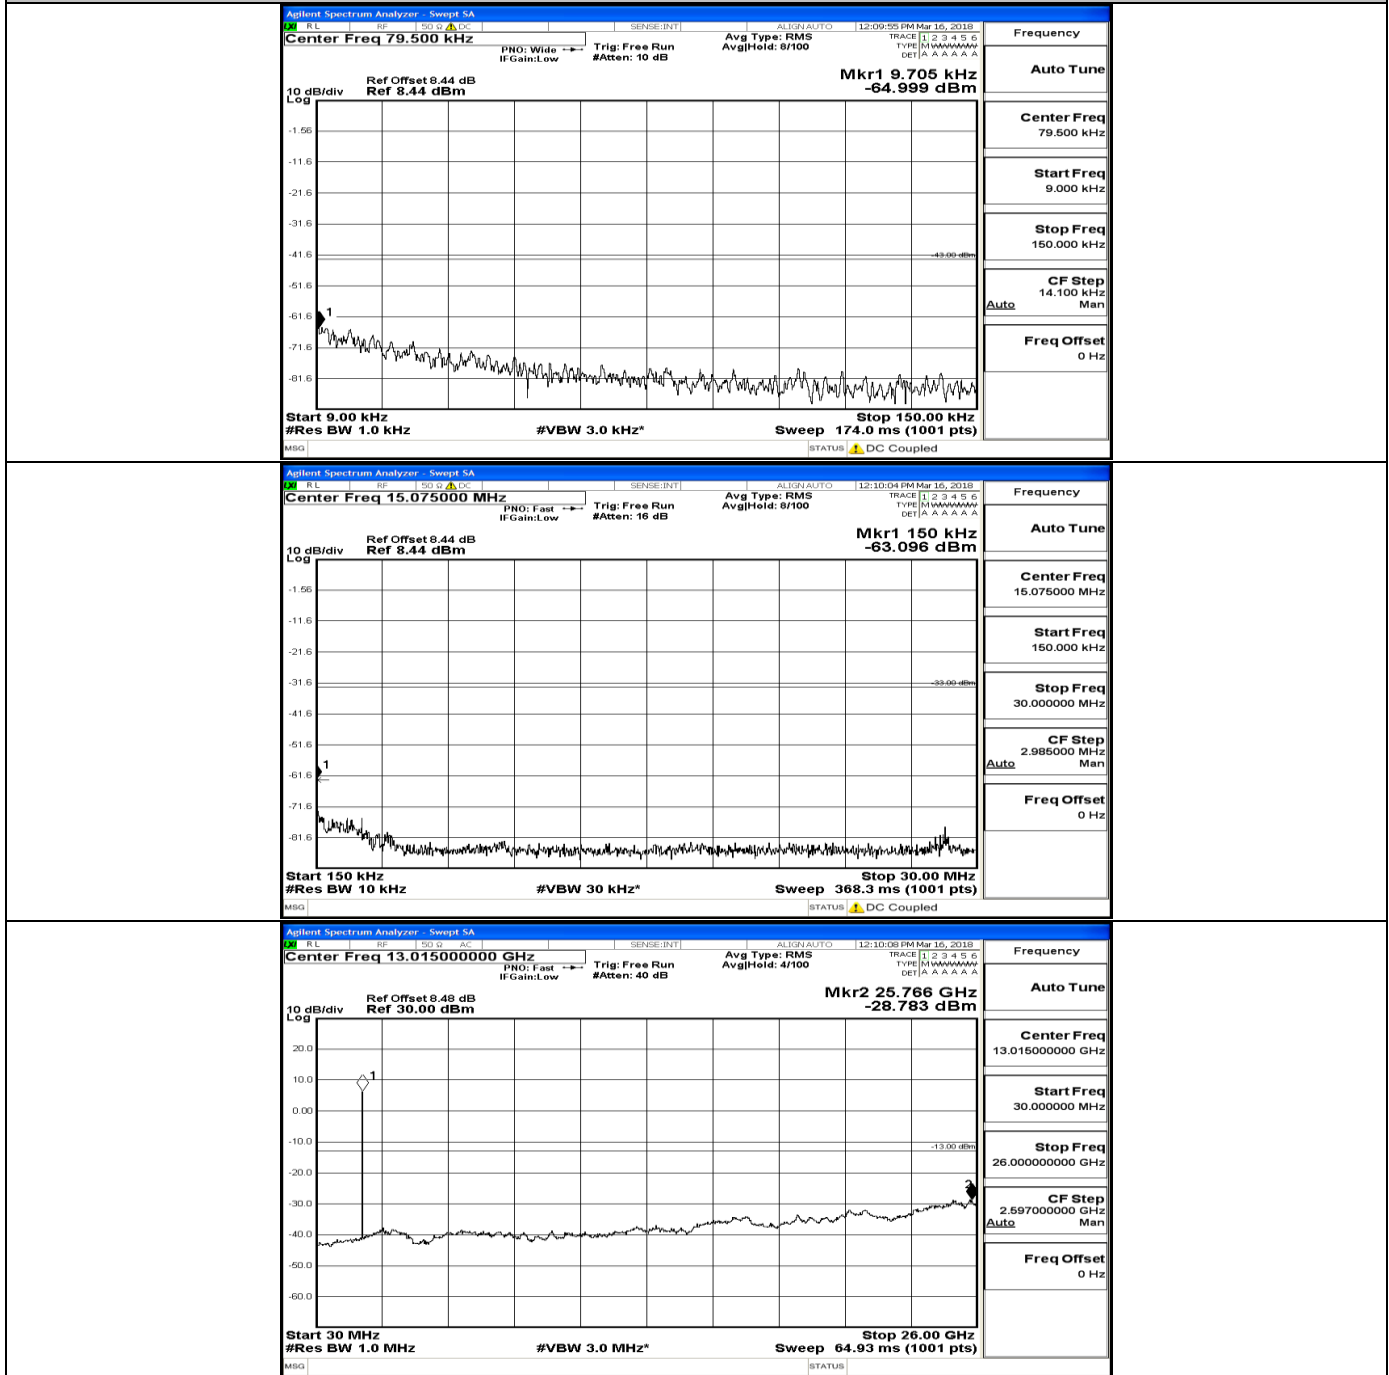

D.5 Conducted Spurious Emission

CSE Test Graph(s) (Channel Bandwidth: 1.4 MHz)_LCH_QPSK

CSE Test Graph(s) (Channel Bandwidth: 1.4 MHz) MCH_QPSK

CSE Test Graph(s) (Channel Bandwidth: 1.4 MHz)_HCH_QPSK

CSE Test Graph(s) (Channel Bandwidth: 1.4 MHz) LCH_16QAM

CSE Test Graph(s) (Channel Bandwidth: 1.4 MHz)_MCH_16QAM

CSE Test Graph(s) (Channel Bandwidth: 1.4 MHz)_HCH_16QAM

CSE Test Graph(s) (Channel Bandwidth: 3 MHz)_LCH_QPSK

CSE Test Graph(s) (Channel Bandwidth: 3 MHz)_MCH_QPSK

CSE Test Graph(s) (Channel Bandwidth: 3 MHz)_HCH_QPSK

CSE Test Graph(s) (Channel Bandwidth: 3 MHz)_LCH_16QAM

CSE Test Graph(s) (Channel Bandwidth: 3 MHz)_MCH_16QAM

CSE Test Graph(s) (Channel Bandwidth: 3 MHz)_HCH_16QAM