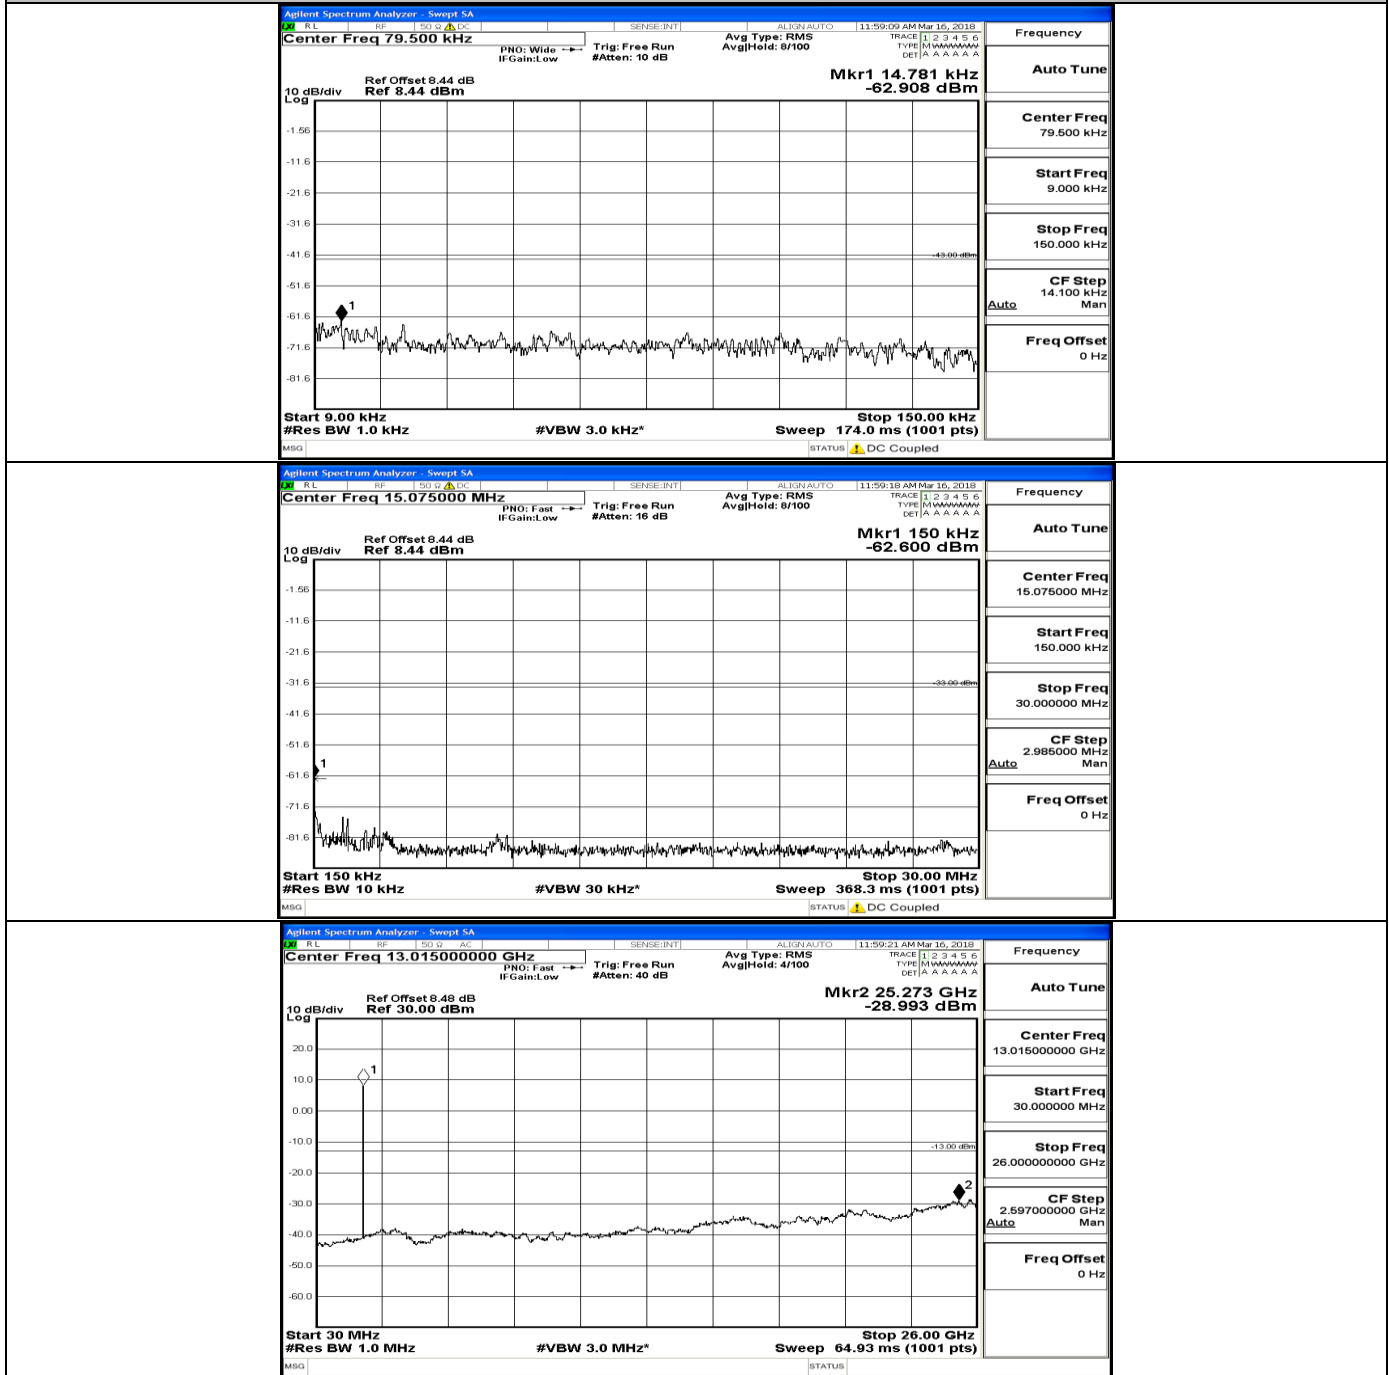

D.5 Conducted Spurious Emission

CSE Test Graph(s) (Channel Bandwidth: 1.4 MHz)_LCH_QPSK

CSE Test Graph(s) (Channel Bandwidth: 1.4 MHz) MCH_QPSK

CSE Test Graph(s) (Channel Bandwidth: 1.4 MHz)_HCH_QPSK

CSE Test Graph(s) (Channel Bandwidth: 1.4 MHz) LCH_16QAM

CSE Test Graph(s) (Channel Bandwidth: 1.4 MHz)_MCH_16QAM

CSE Test Graph(s) (Channel Bandwidth: 1.4 MHz)_HCH_16QAM

CSE Test Graph(s) (Channel Bandwidth: 3 MHz)_LCH_QPSK

CSE Test Graph(s) (Channel Bandwidth: 3 MHz)_MCH_QPSK