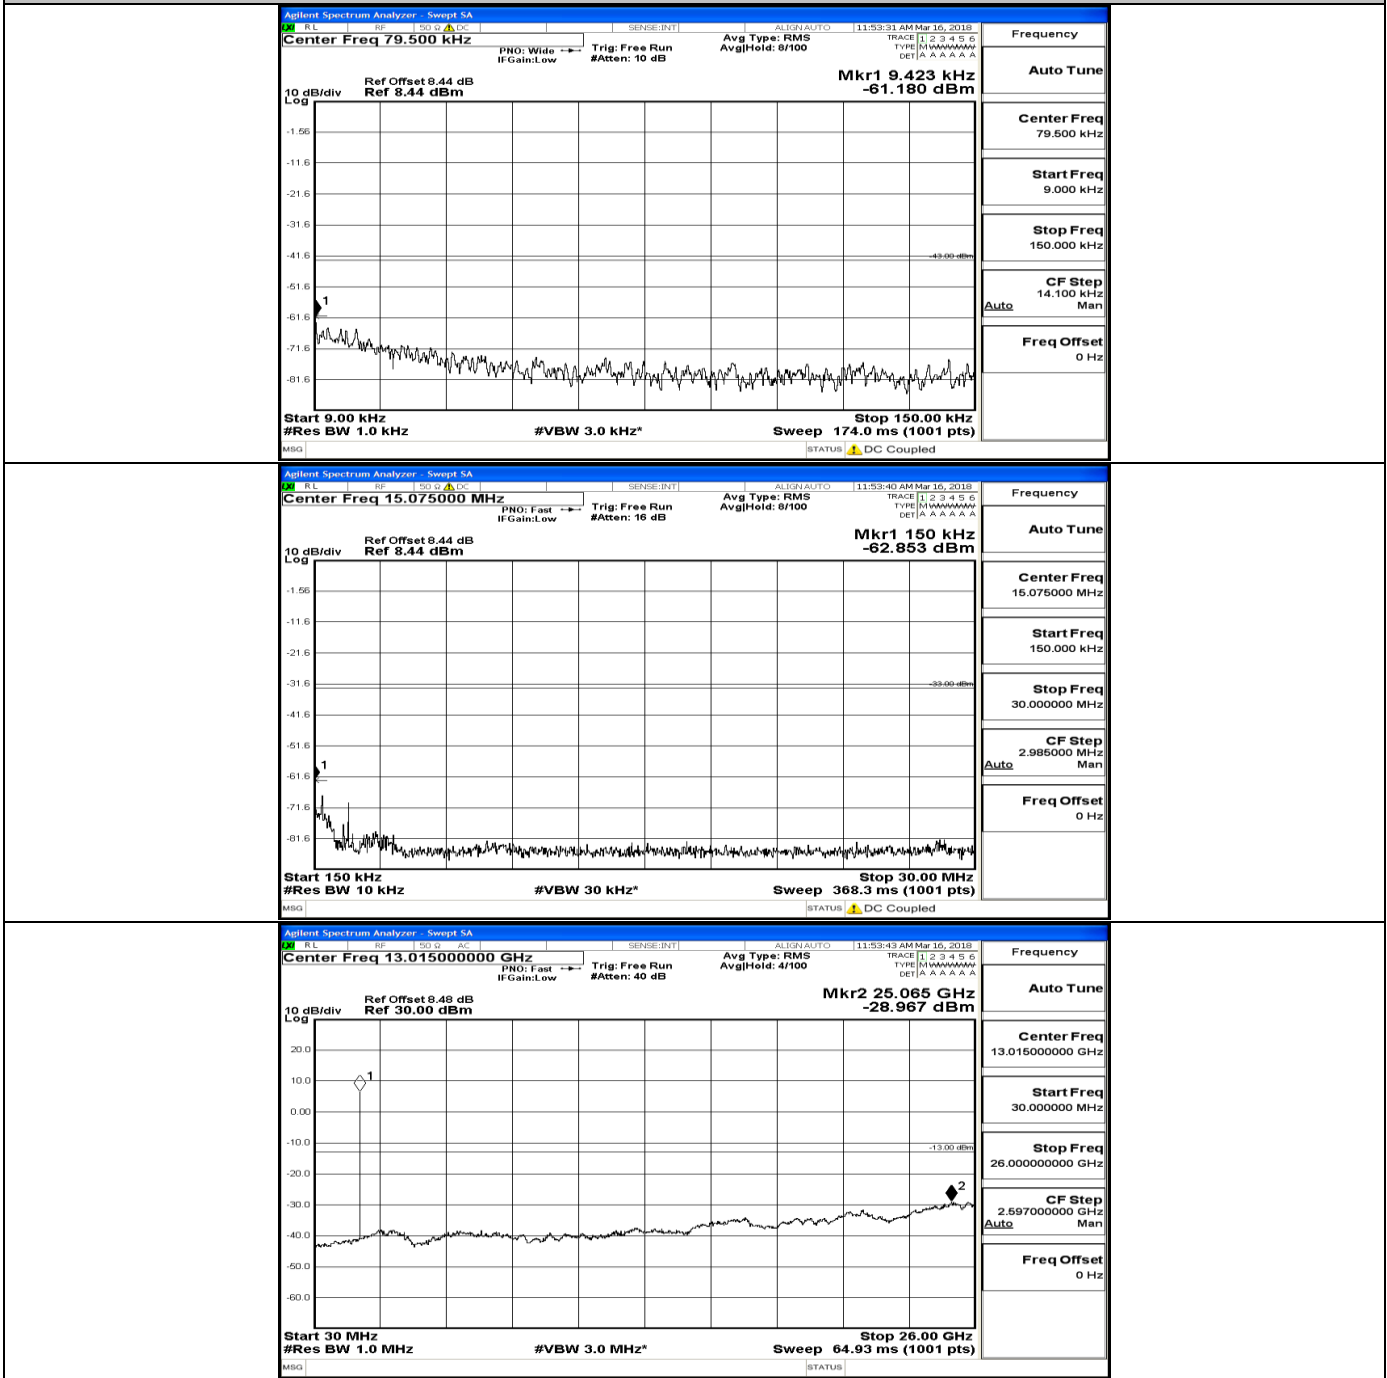

D.5 Conducted Spurious Emission

CSE Test Graph(s) (Channel Bandwidth: 1.4 MHz)_LCH_QPSK

CSE Test Graph(s) (Channel Bandwidth: 1.4 MHz) MCH_QPSK

CSE Test Graph(s) (Channel Bandwidth: 1.4 MHz)_HCH_QPSK

CSE Test Graph(s) (Channel Bandwidth: 1.4 MHz) LCH_16QAM

CSE Test Graph(s) (Channel Bandwidth: 1.4 MHz)_MCH_16QAM

CSE Test Graph(s) (Channel Bandwidth: 1.4 MHz)_HCH_16QAM

CSE Test Graph(s) (Channel Bandwidth: 3 MHz)_LCH_QPSK

CSE Test Graph(s) (Channel Bandwidth: 3 MHz)_MCH_QPSK

CSE Test Graph(s) (Channel Bandwidth: 3 MHz)_HCH_QPSK

CSE Test Graph(s) (Channel Bandwidth: 3 MHz)_LCH_16QAM

CSE Test Graph(s) (Channel Bandwidth: 3 MHz)_MCH_16QAM

CSE Test Graph(s) (Channel Bandwidth: 3 MHz)_HCH_16QAM