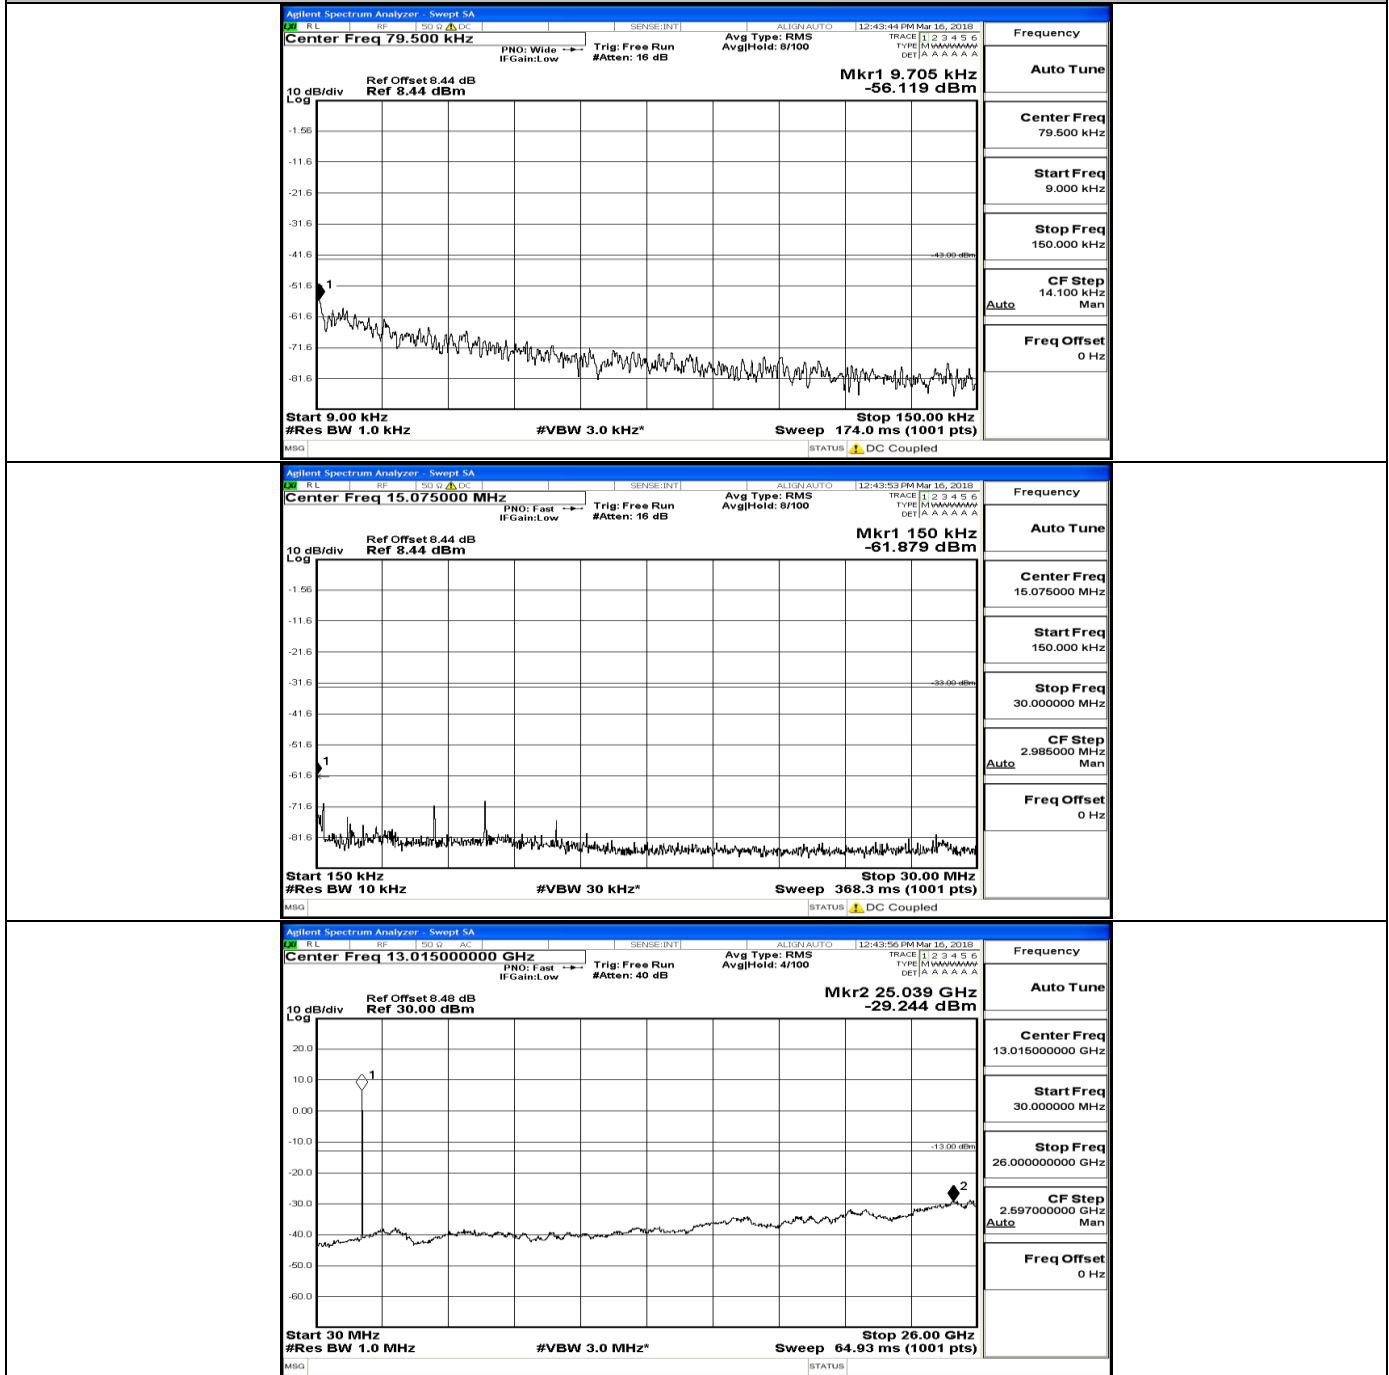

CSE Test Graph(s) (Channel Bandwidth:15 MHz)_LCH_QPSK