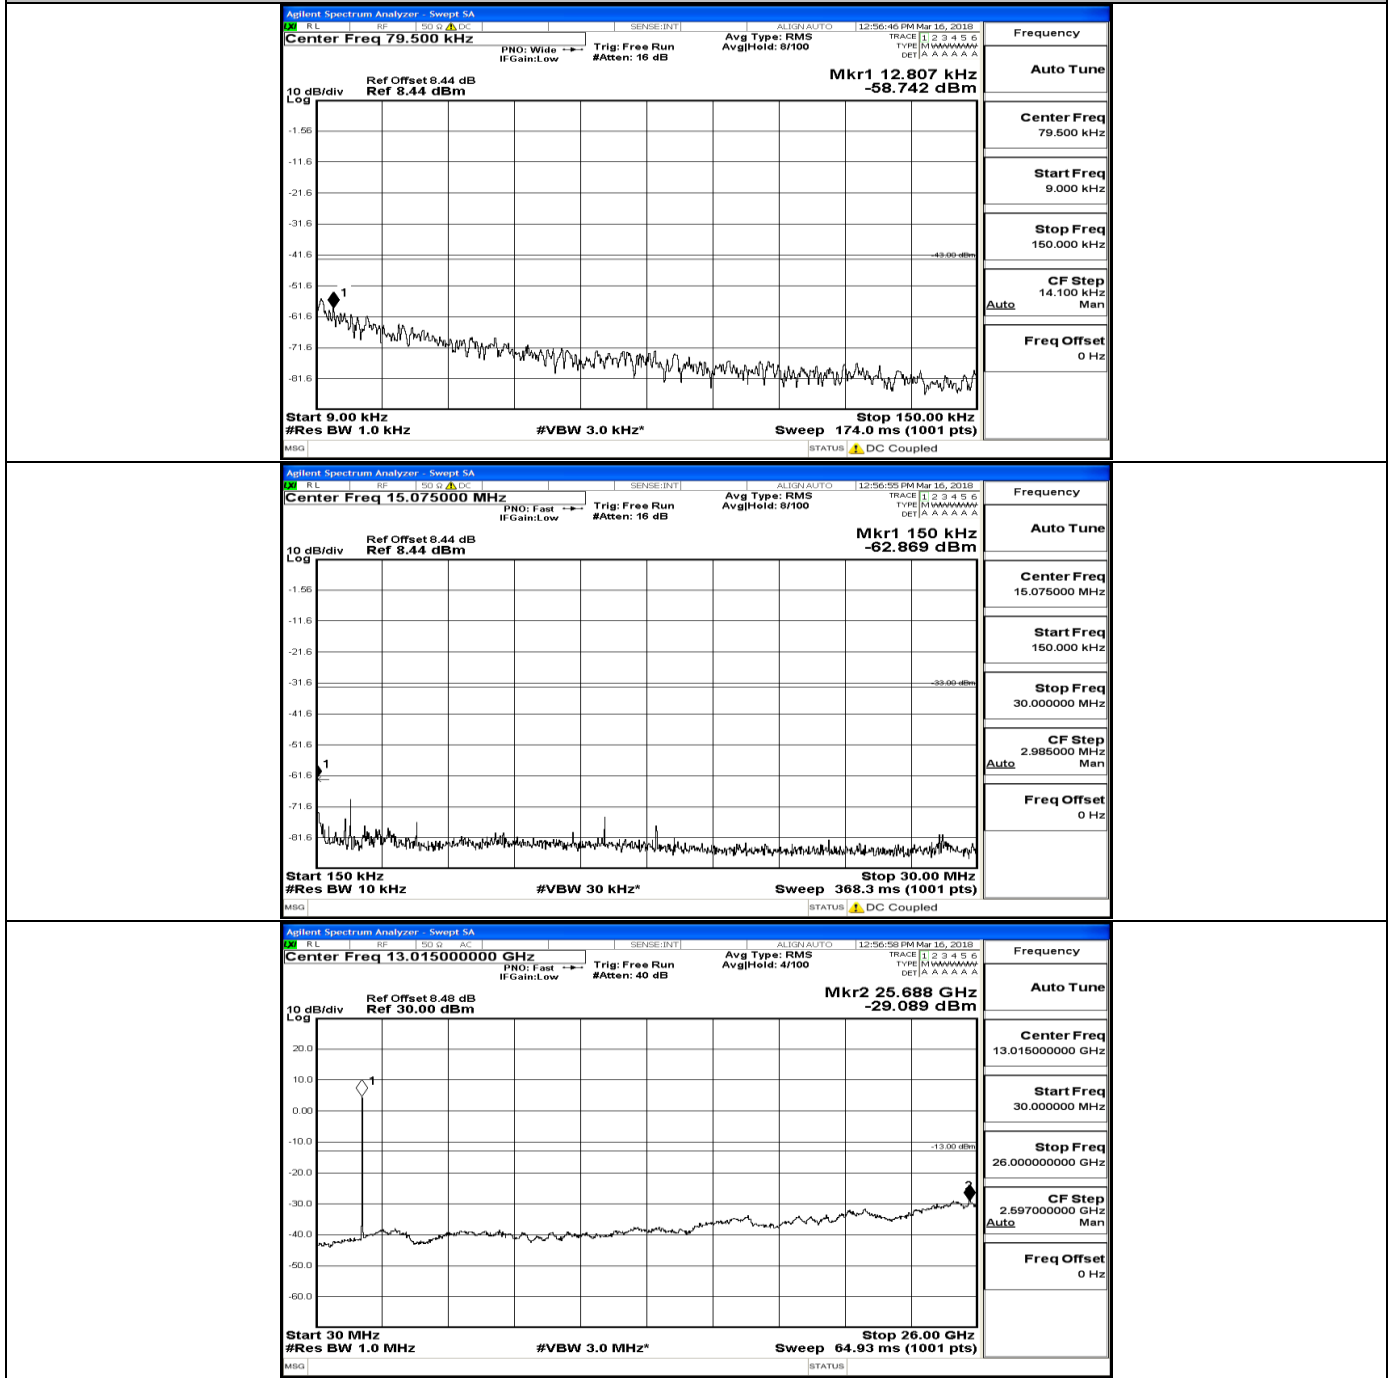

CSE Test Graph(s) (Channel Bandwidth:20 MHz) LCH_QPSK