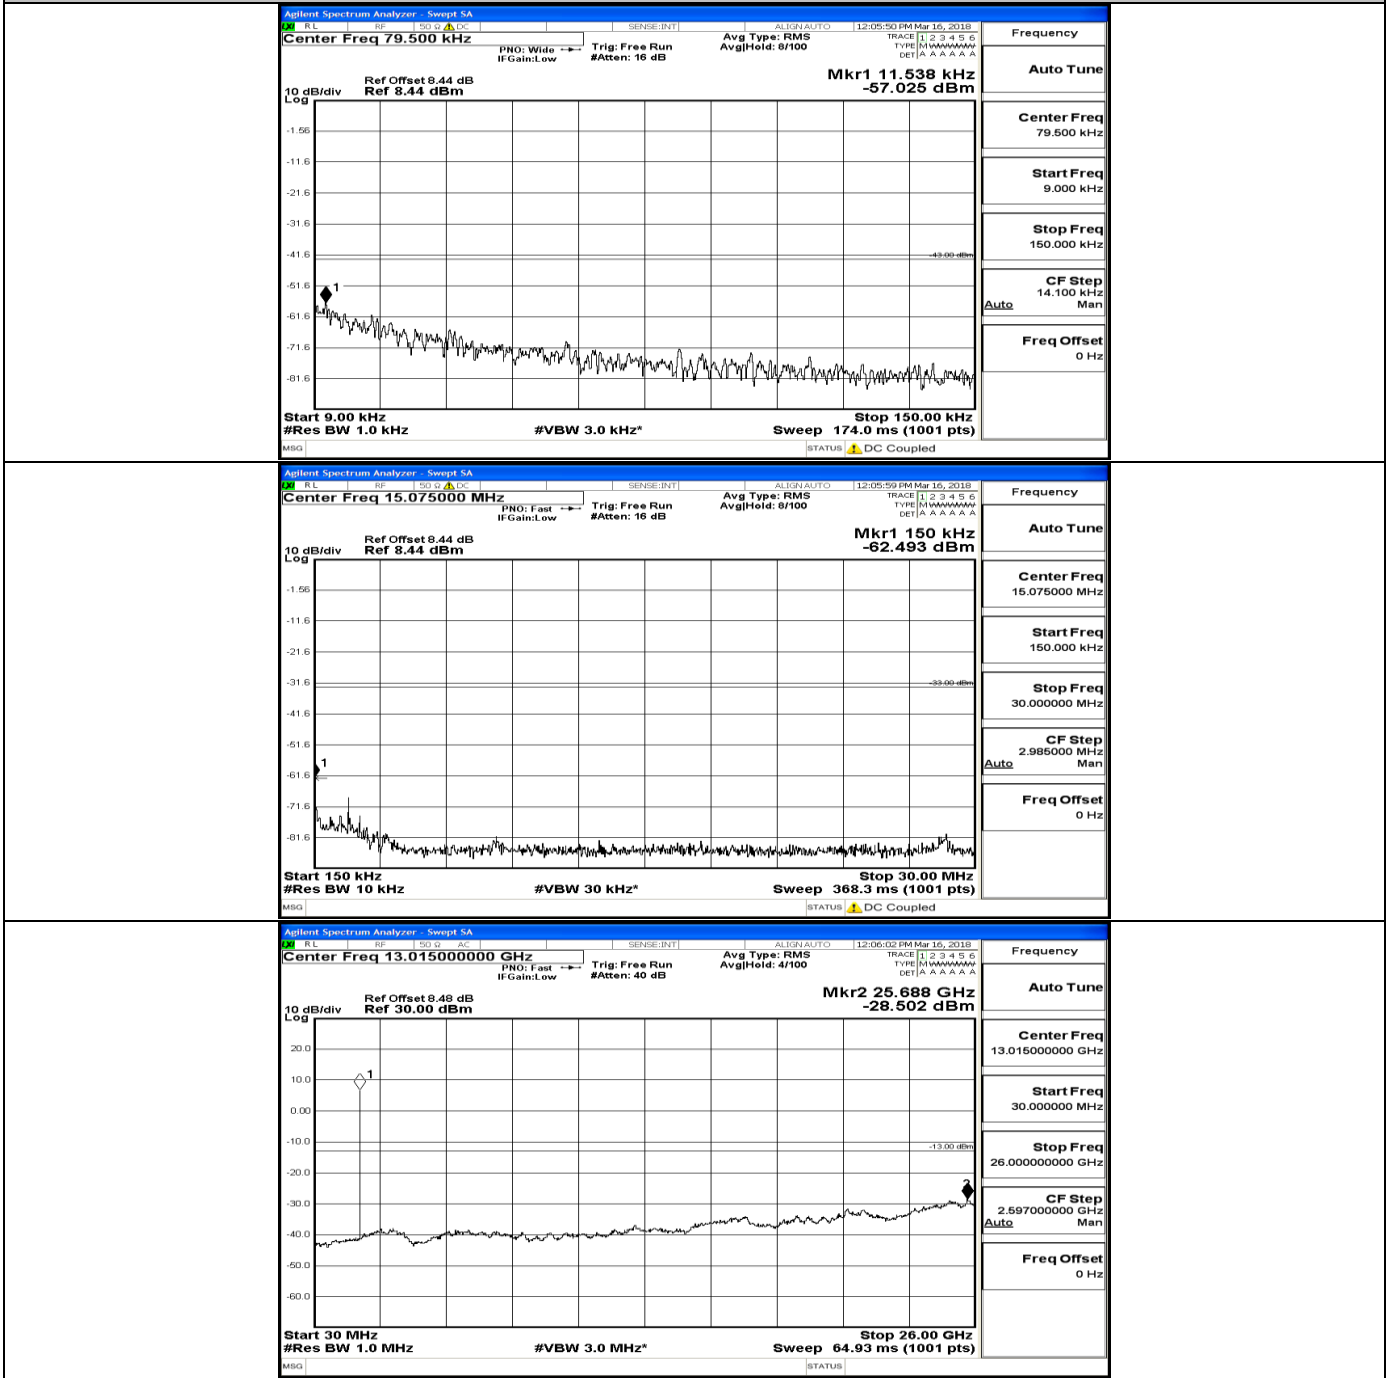

D.5 Conducted Spurious Emission

CSE Test Graph(s) (Channel Bandwidth: 1.4 MHz)_LCH_QPSK

CSE Test Graph(s) (Channel Bandwidth: 1.4 MHz) MCH_QPSK

CSE Test Graph(s) (Channel Bandwidth: 1.4 MHz)_HCH_QPSK

CSE Test Graph(s) (Channel Bandwidth: 1.4 MHz) LCH_16QAM

CSE Test Graph(s) (Channel Bandwidth: 1.4 MHz)_MCH_16QAM

CSE Test Graph(s) (Channel Bandwidth: 1.4 MHz)_HCH_16QAM

CSE Test Graph(s) (Channel Bandwidth: 3 MHz)_LCH_QPSK

CSE Test Graph(s) (Channel Bandwidth: 3 MHz)_MCH_QPSK

CSE Test Graph(s) (Channel Bandwidth: 3 MHz)_HCH_QPSK

CSE Test Graph(s) (Channel Bandwidth: 3 MHz)_LCH_16QAM

CSE Test Graph(s) (Channel Bandwidth: 3 MHz)_MCH_16QAM

CSE Test Graph(s) (Channel Bandwidth: 3 MHz)_HCH_16QAM