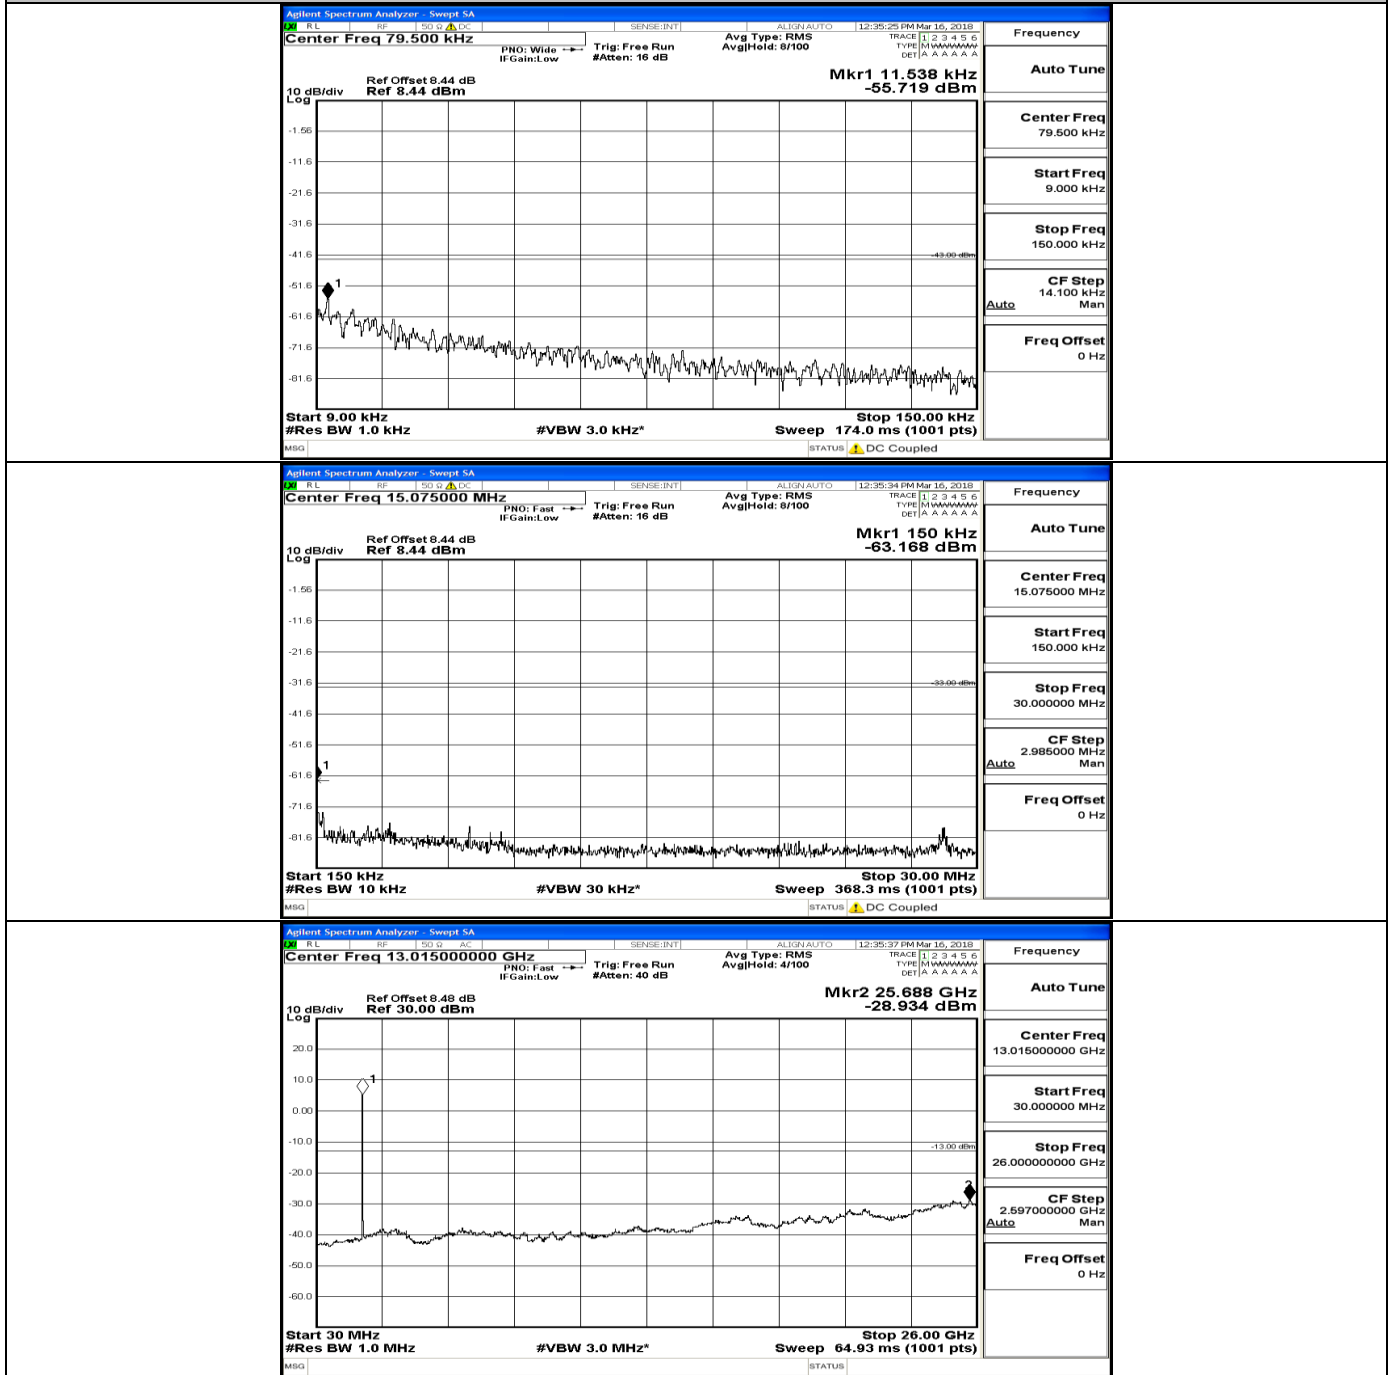

CSE Test Graph(s) (Channel Bandwidth: 10 MHz)_MCH_16QAM