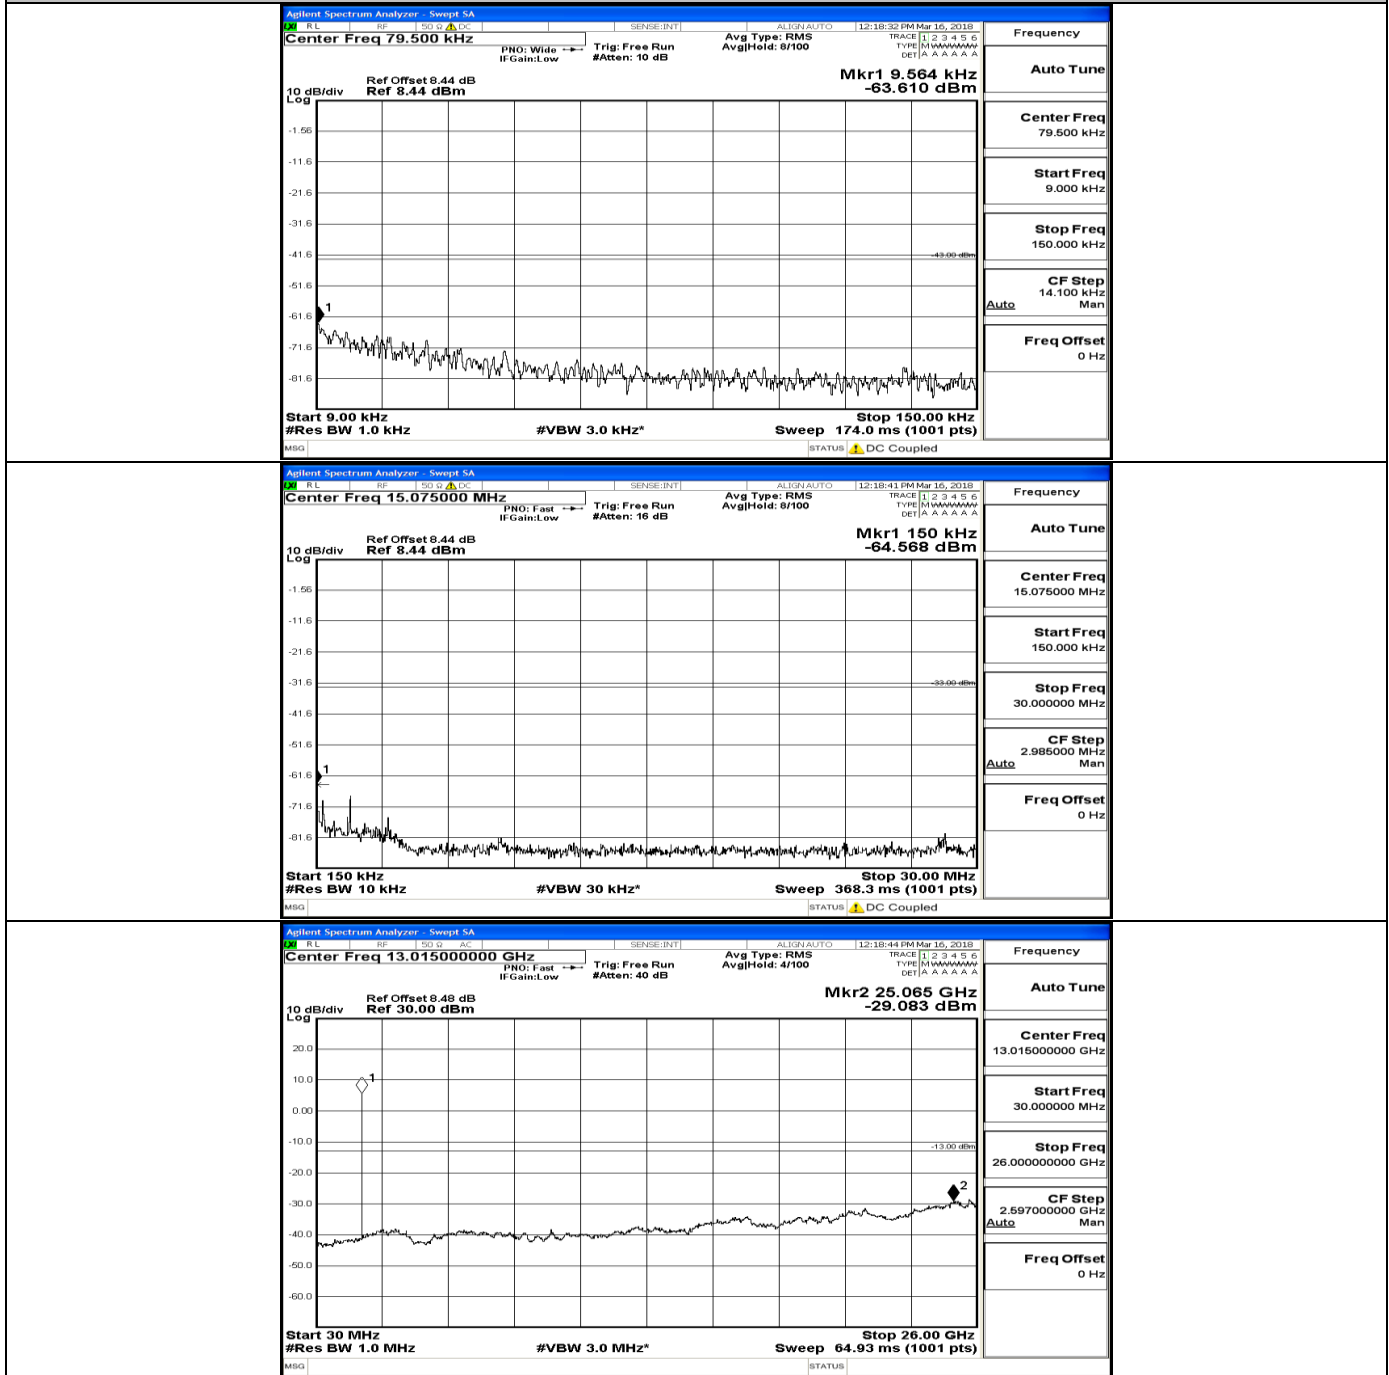

D.5 Conducted Spurious Emission

CSE Test Graph(s) (Channel Bandwidth: 1.4 MHz)_LCH_QPSK

CSE Test Graph(s) (Channel Bandwidth: 1.4 MHz) MCH_QPSK

CSE Test Graph(s) (Channel Bandwidth: 1.4 MHz)_HCH_QPSK

CSE Test Graph(s) (Channel Bandwidth: 1.4 MHz) LCH_16QAM

CSE Test Graph(s) (Channel Bandwidth: 5 MHz)_LCH_QPSK

CSE Test Graph(s) (Channel Bandwidth: 5 MHz)_MCH_QPSK

CSE Test Graph(s) (Channel Bandwidth: 5 MHz)_HCH_QPSK

CSE Test Graph(s) (Channel Bandwidth: 5 MHz)_LCH_16QAM

CSE Test Graph(s) (Channel Bandwidth: 5 MHz)_MCH_16QAM

CSE Test Graph(s) (Channel Bandwidth: 5 MHz)_HCH_16QAM

CSE Test Graph(s) (Channel Bandwidth: 10 MHz) LCH_QPSK

CSE Test Graph(s) (Channel Bandwidth: 10 MHz)_MCH_QPSK