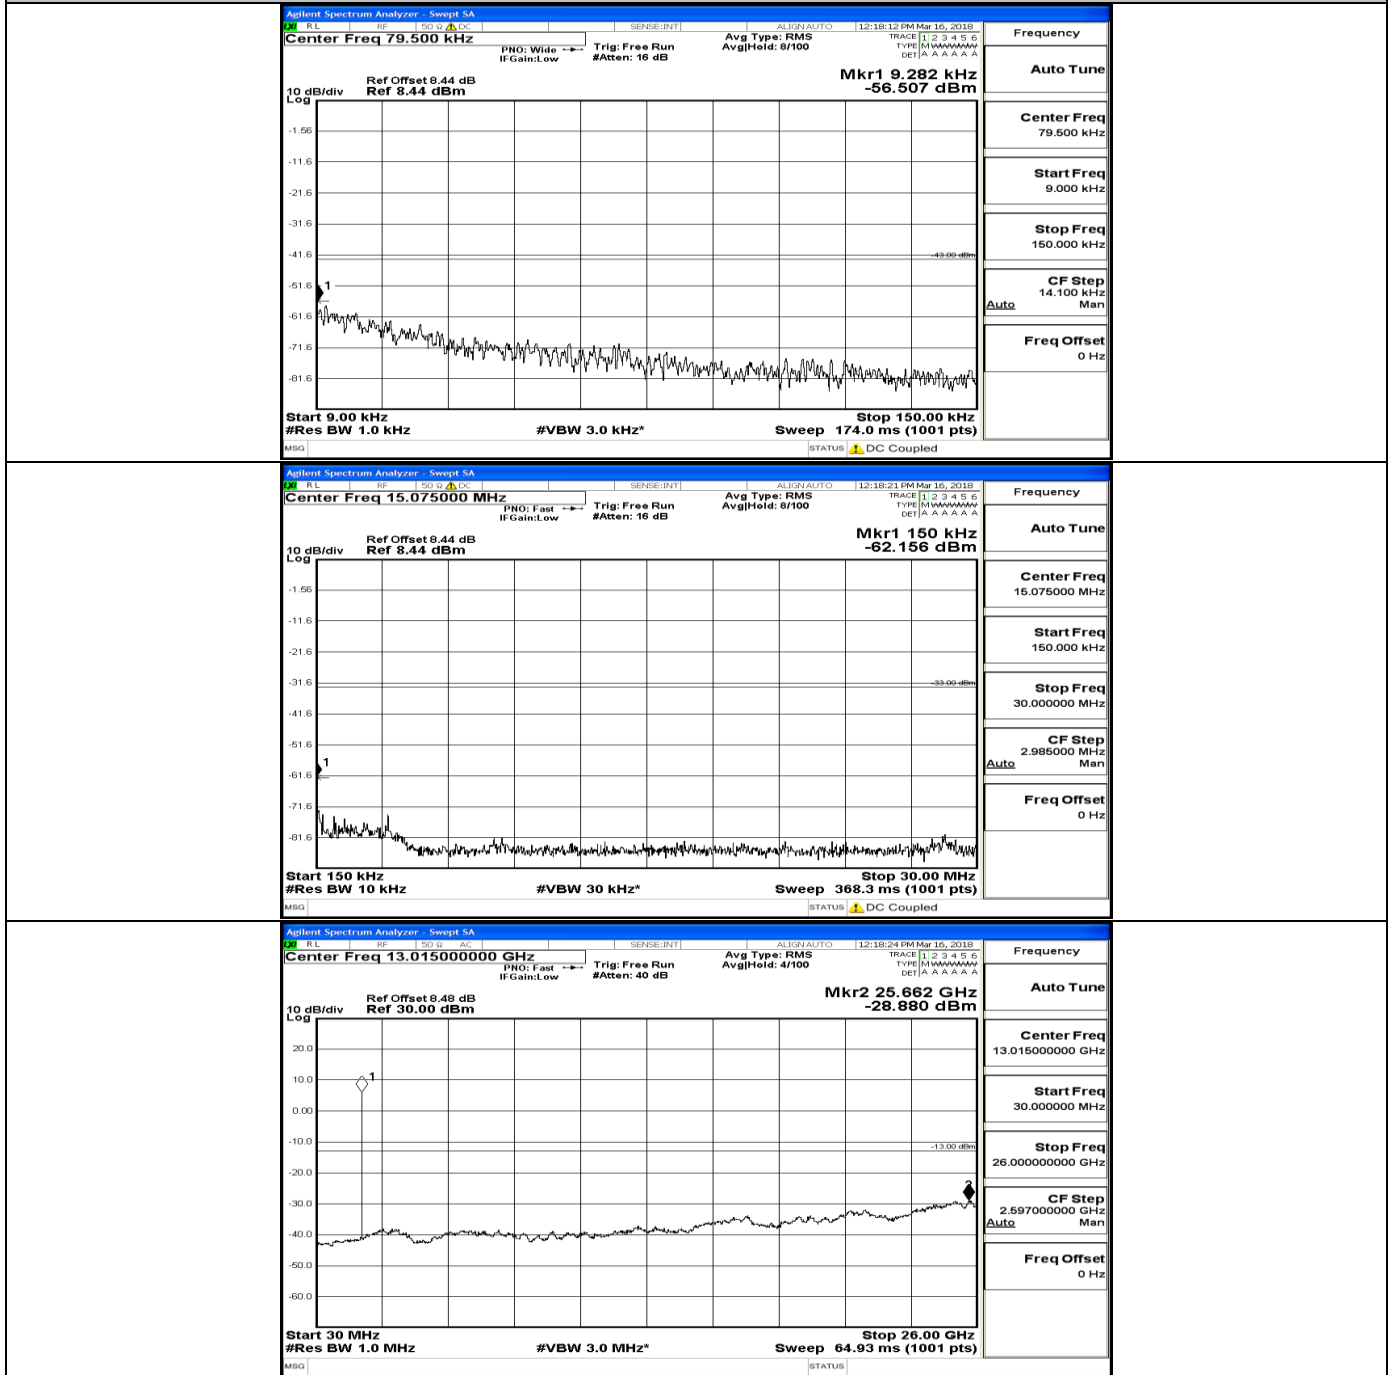

D.5 Conducted Spurious Emission

CSE Test Graph(s) (Channel Bandwidth: 1.4 MHz)_LCH_QPSK

CSE Test Graph(s) (Channel Bandwidth: 1.4 MHz) MCH_QPSK

CSE Test Graph(s) (Channel Bandwidth: 1.4 MHz)_HCH_QPSK

CSE Test Graph(s) (Channel Bandwidth: 1.4 MHz) LCH_16QAM

CSE Test Graph(s) (Channel Bandwidth: 1.4 MHz)_MCH_16QAM

CSE Test Graph(s) (Channel Bandwidth: 1.4 MHz)_HCH_16QAM

CSE Test Graph(s) (Channel Bandwidth: 3 MHz)_LCH_QPSK

CSE Test Graph(s) (Channel Bandwidth: 3 MHz)_MCH_QPSK

CSE Test Graph(s) (Channel Bandwidth: 3 MHz)_HCH_QPSK

CSE Test Graph(s) (Channel Bandwidth: 3 MHz)_LCH_16QAM

CSE Test Graph(s) (Channel Bandwidth: 3 MHz)_MCH_16QAM

CSE Test Graph(s) (Channel Bandwidth: 3 MHz)_HCH_16QAM

CSE Test Graph(s) (Channel Bandwidth: 5 MHz)_LCH_QPSK

CSE Test Graph(s) (Channel Bandwidth: 5 MHz)_MCH_QPSK

CSE Test Graph(s) (Channel Bandwidth: 5 MHz)_HCH_QPSK

CSE Test Graph(s) (Channel Bandwidth: 5 MHz)_LCH_16QAM