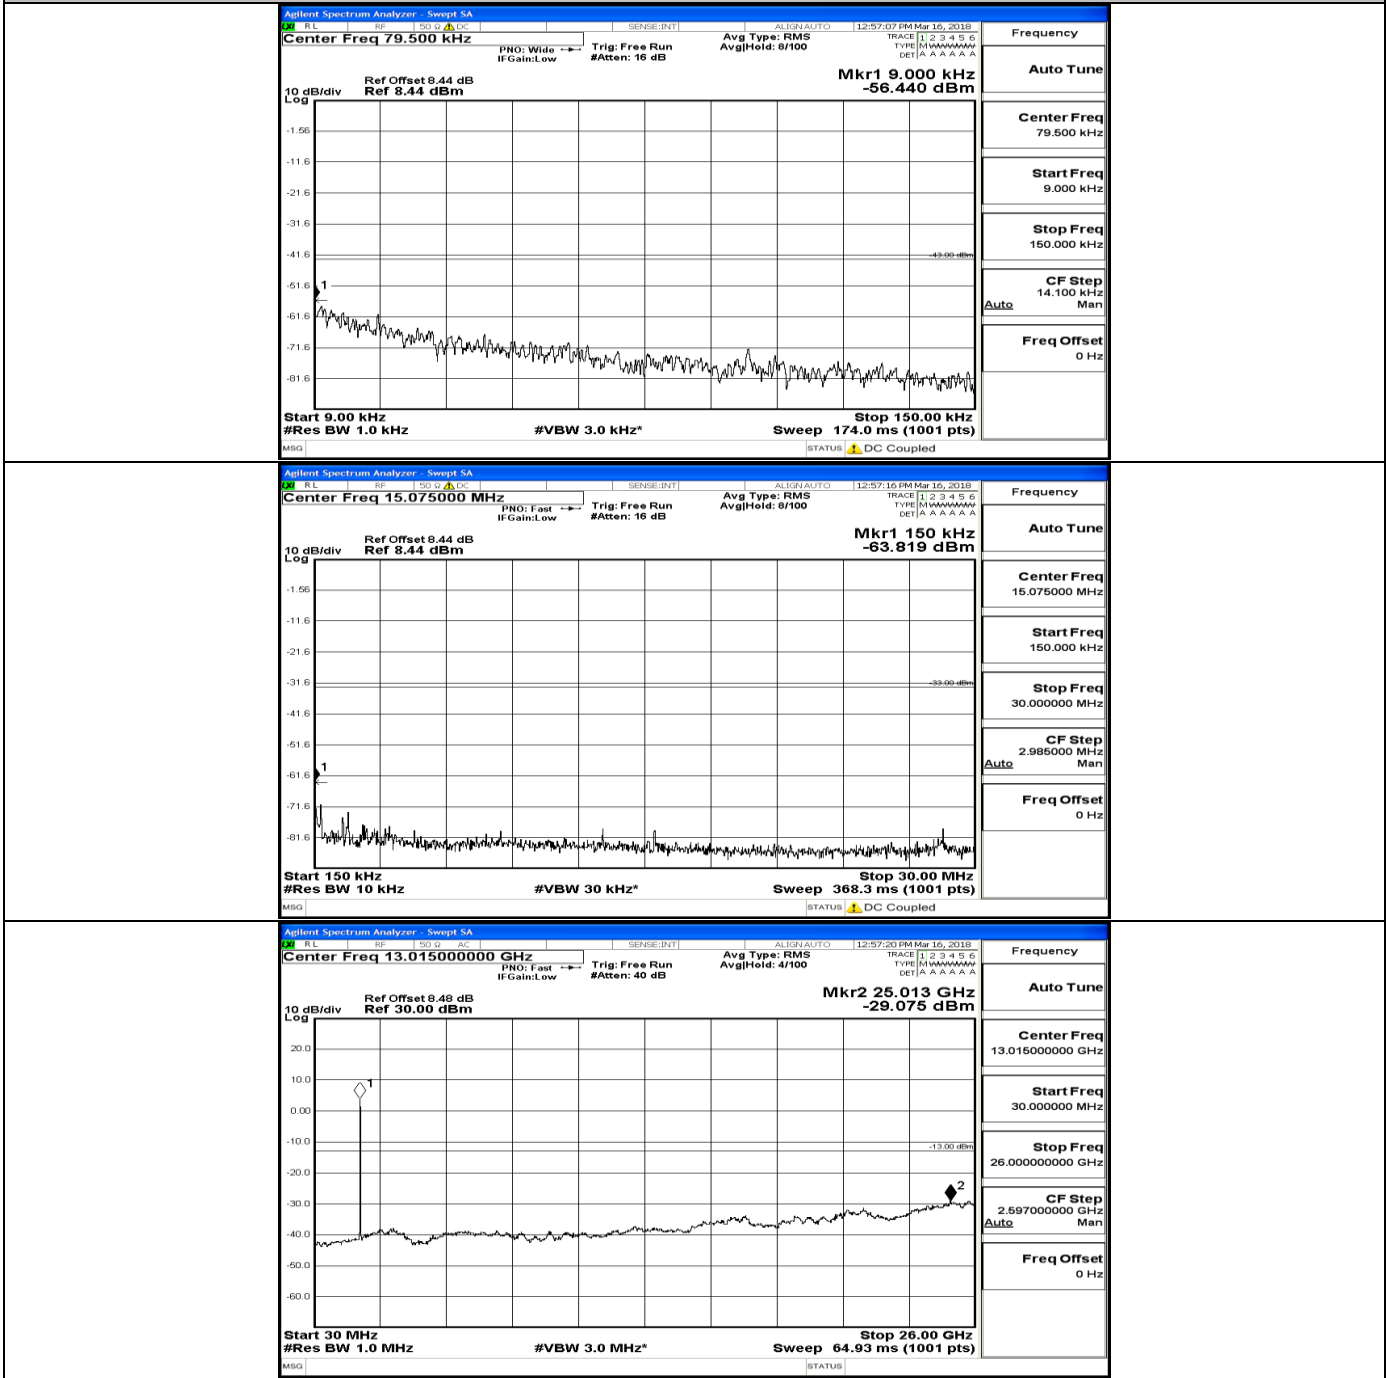

CSE Test Graph(s) (Channel Bandwidth:20 MHz)_LCH_16QAM