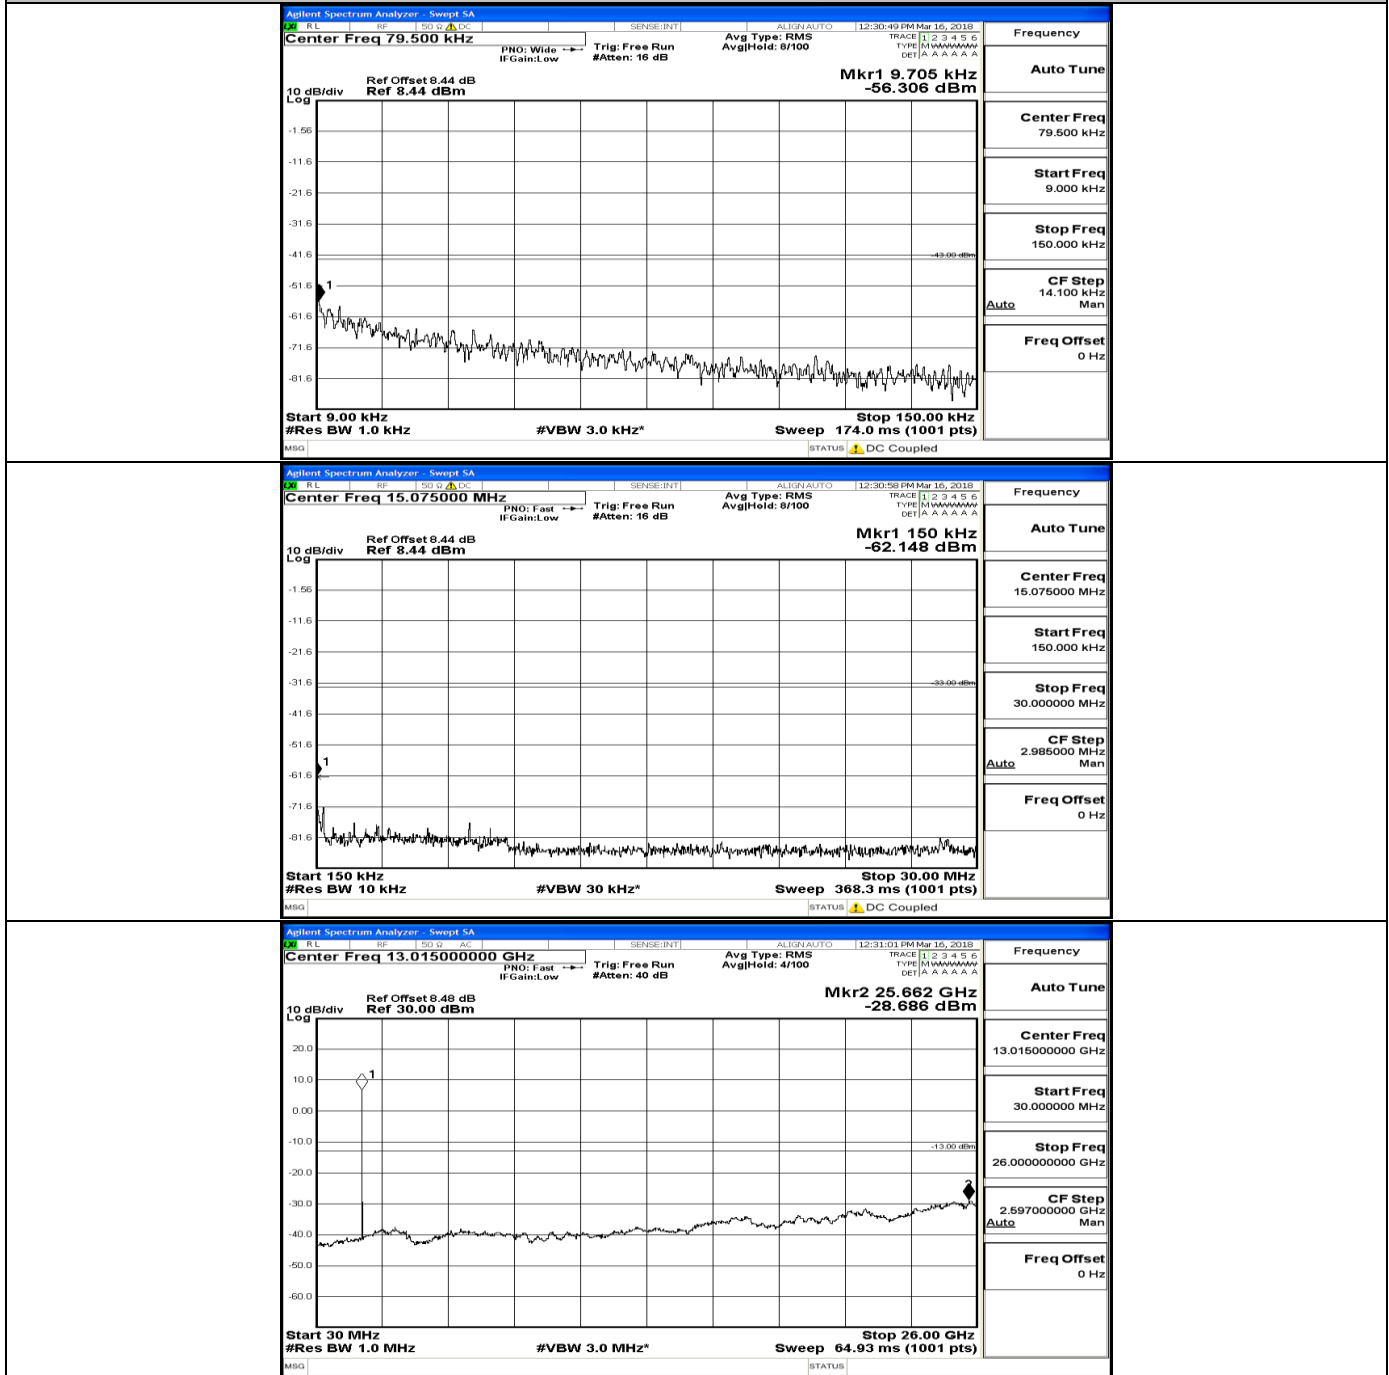

D.5 Conducted Spurious Emission

CSE Test Graph(s) (Channel Bandwidth: 1.4 MHz)_LCH_QPSK

CSE Test Graph(s) (Channel Bandwidth: 1.4 MHz) MCH_QPSK

CSE Test Graph(s) (Channel Bandwidth: 1.4 MHz)_HCH_QPSK

CSE Test Graph(s) (Channel Bandwidth: 1.4 MHz) LCH_16QAM

CSE Test Graph(s) (Channel Bandwidth: 5 MHz)_LCH_QPSK

CSE Test Graph(s) (Channel Bandwidth: 5 MHz)_MCH_QPSK

CSE Test Graph(s) (Channel Bandwidth: 5 MHz)_HCH_QPSK

CSE Test Graph(s) (Channel Bandwidth: 5 MHz)_LCH_16QAM

CSE Test Graph(s) (Channel Bandwidth: 5 MHz)_MCH_16QAM

CSE Test Graph(s) (Channel Bandwidth: 5 MHz)_HCH_16QAM

CSE Test Graph(s) (Channel Bandwidth: 10 MHz) LCH_QPSK

CSE Test Graph(s) (Channel Bandwidth: 10 MHz)_MCH_QPSK