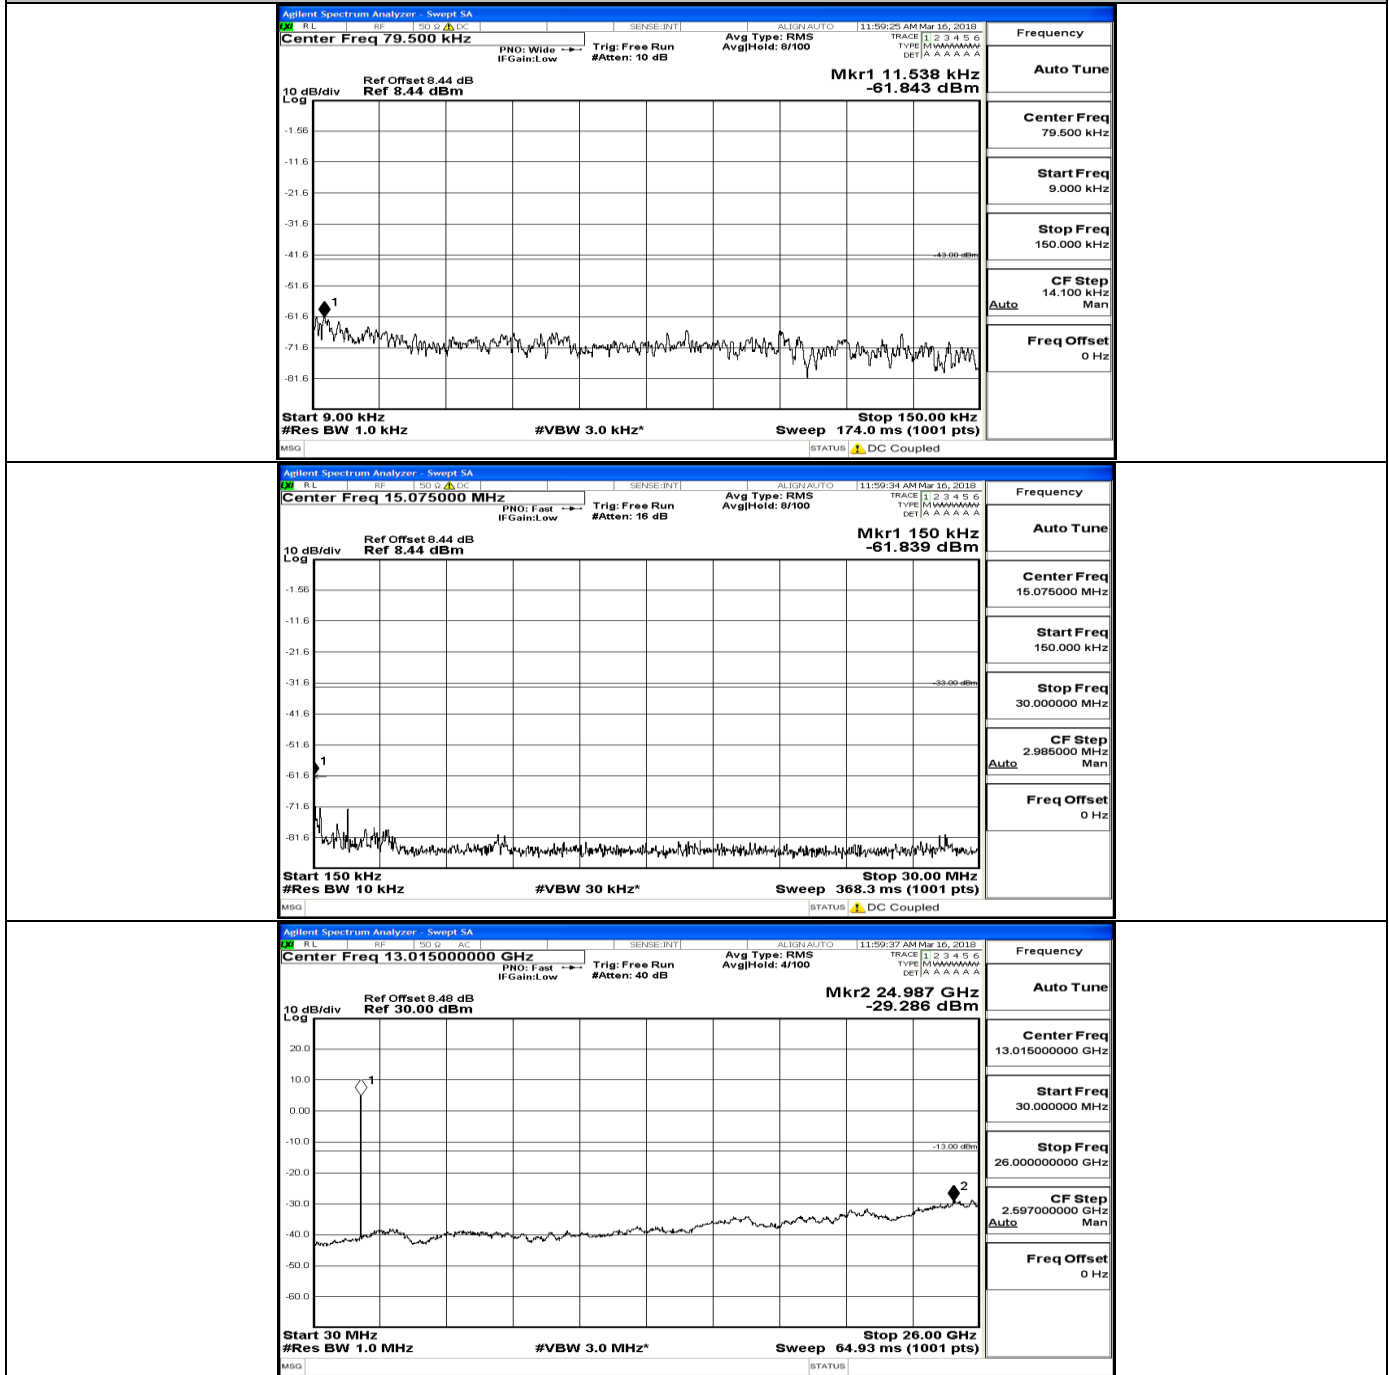

D.5 Conducted Spurious Emission

CSE Test Graph(s) (Channel Bandwidth: 1.4 MHz)_LCH_QPSK

CSE Test Graph(s) (Channel Bandwidth: 1.4 MHz) MCH_QPSK

CSE Test Graph(s) (Channel Bandwidth: 1.4 MHz)_HCH_QPSK

CSE Test Graph(s) (Channel Bandwidth: 1.4 MHz) LCH_16QAM

CSE Test Graph(s) (Channel Bandwidth: 1.4 MHz)_MCH_16QAM

CSE Test Graph(s) (Channel Bandwidth: 1.4 MHz)_HCH_16QAM

CSE Test Graph(s) (Channel Bandwidth: 3 MHz)_LCH_QPSK

CSE Test Graph(s) (Channel Bandwidth: 3 MHz)_MCH_QPSK