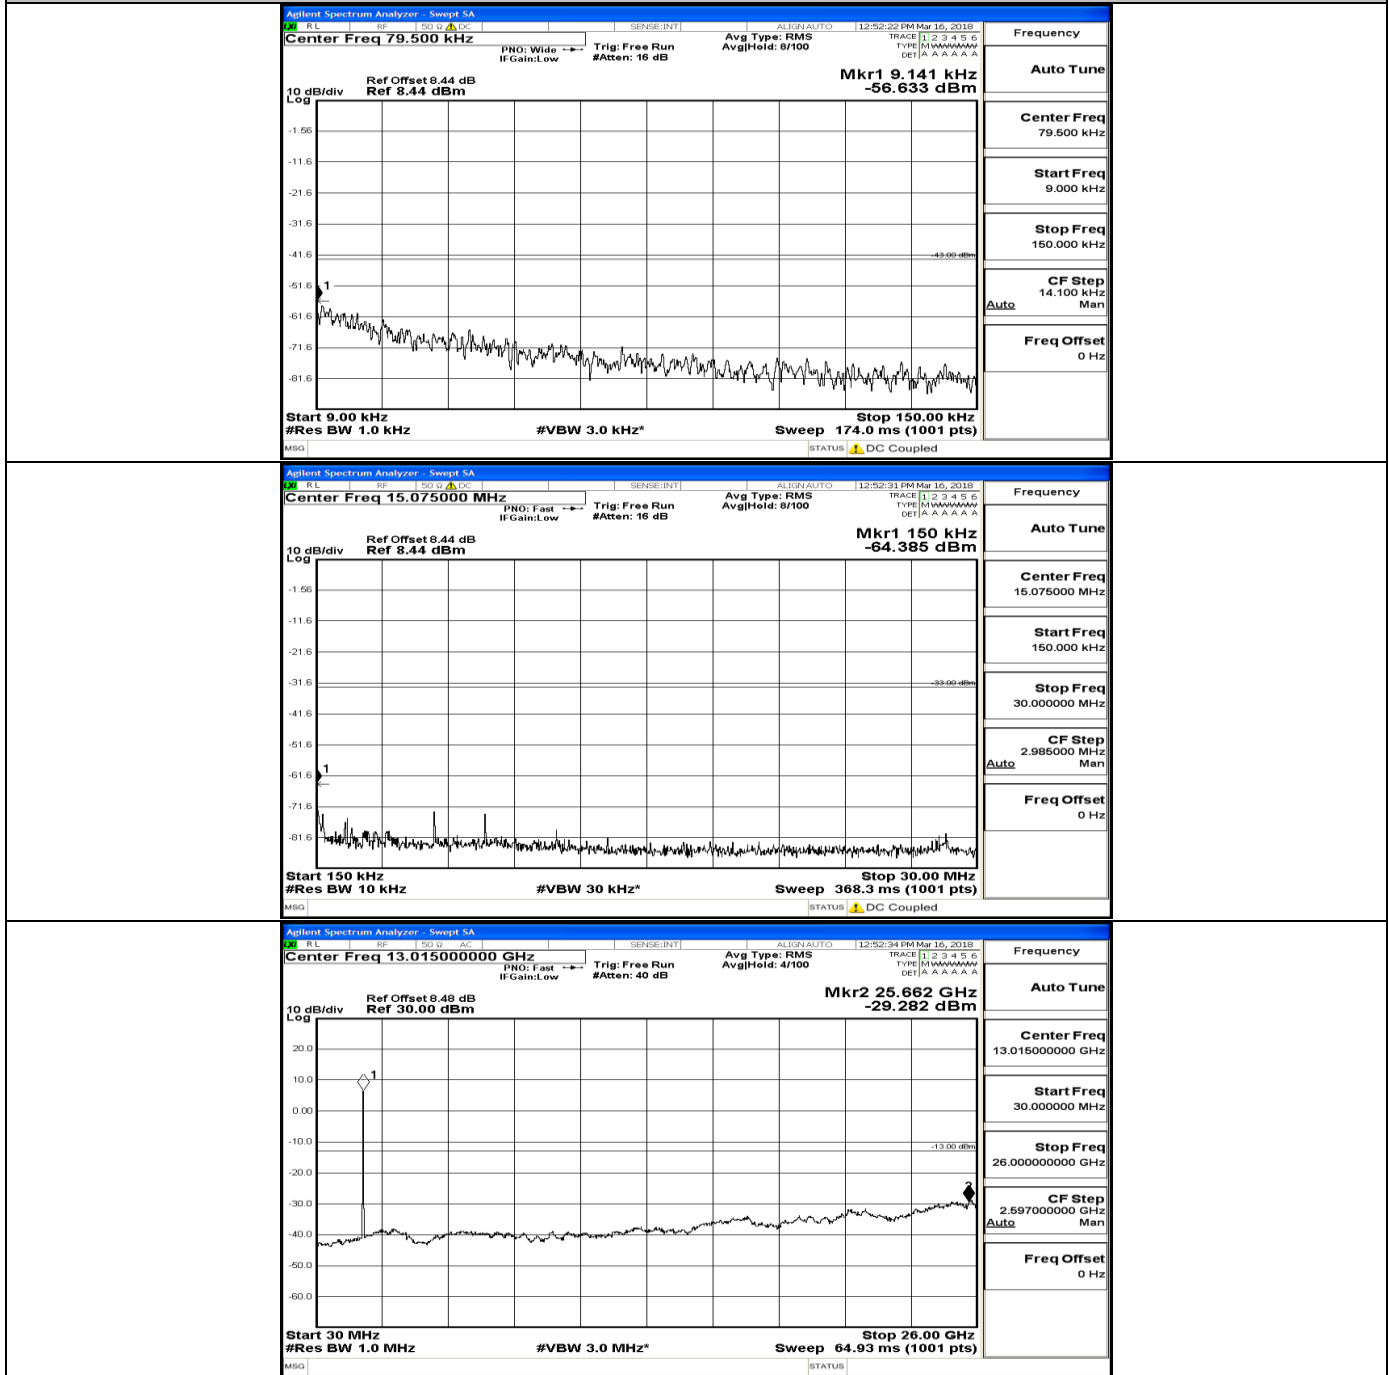

CSE Test Graph(s) (Channel Bandwidth:15 MHz)_HCH_QPSK