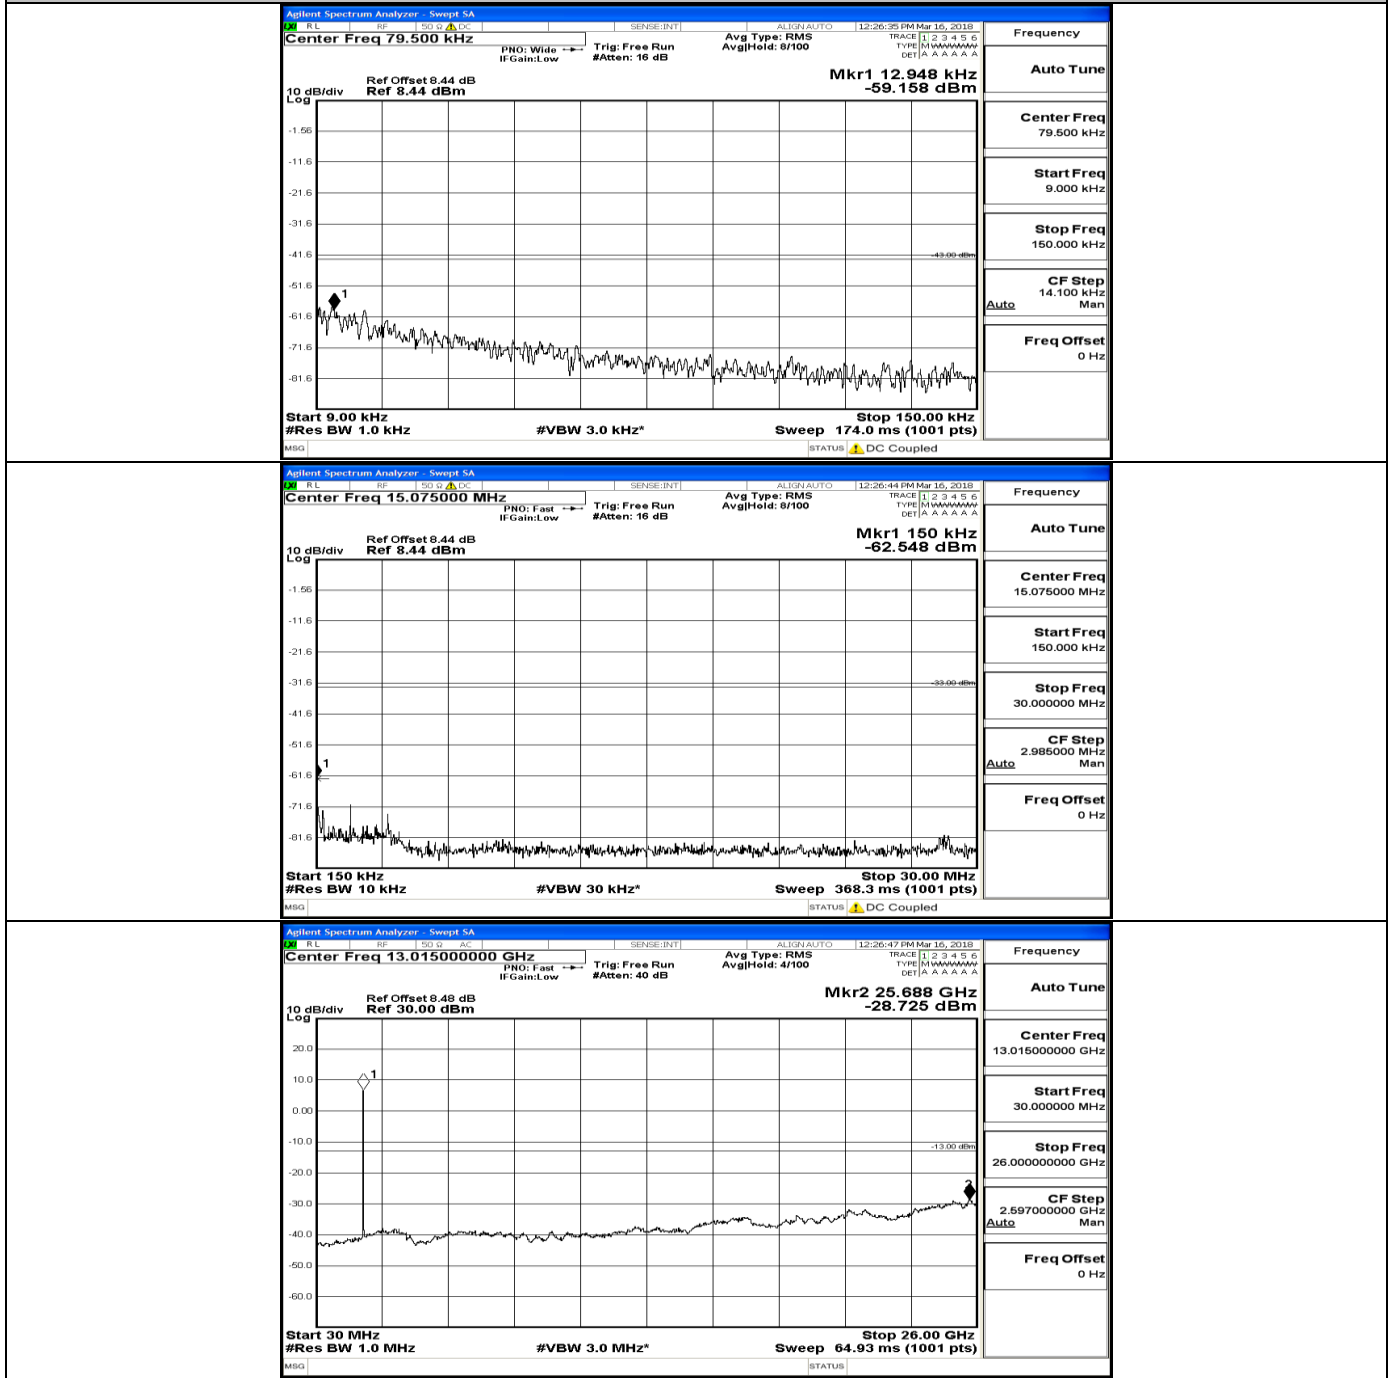

D.5 Conducted Spurious Emission

CSE Test Graph(s) (Channel Bandwidth: 1.4 MHz)_LCH_QPSK

CSE Test Graph(s) (Channel Bandwidth: 1.4 MHz) MCH_QPSK

CSE Test Graph(s) (Channel Bandwidth: 1.4 MHz)_HCH_QPSK

CSE Test Graph(s) (Channel Bandwidth: 1.4 MHz) LCH_16QAM

CSE Test Graph(s) (Channel Bandwidth: 1.4 MHz)_MCH_16QAM

CSE Test Graph(s) (Channel Bandwidth: 1.4 MHz)_HCH_16QAM

CSE Test Graph(s) (Channel Bandwidth: 3 MHz)_LCH_QPSK

CSE Test Graph(s) (Channel Bandwidth: 3 MHz)_MCH_QPSK

CSE Test Graph(s) (Channel Bandwidth: 3 MHz)_HCH_QPSK

CSE Test Graph(s) (Channel Bandwidth: 3 MHz)_LCH_16QAM

CSE Test Graph(s) (Channel Bandwidth: 3 MHz)_MCH_16QAM

CSE Test Graph(s) (Channel Bandwidth: 3 MHz)_HCH_16QAM

CSE Test Graph(s) (Channel Bandwidth: 5 MHz)_LCH_QPSK

CSE Test Graph(s) (Channel Bandwidth: 5 MHz)_MCH_QPSK

CSE Test Graph(s) (Channel Bandwidth: 5 MHz)_HCH_QPSK

CSE Test Graph(s) (Channel Bandwidth: 5 MHz)_LCH_16QAM