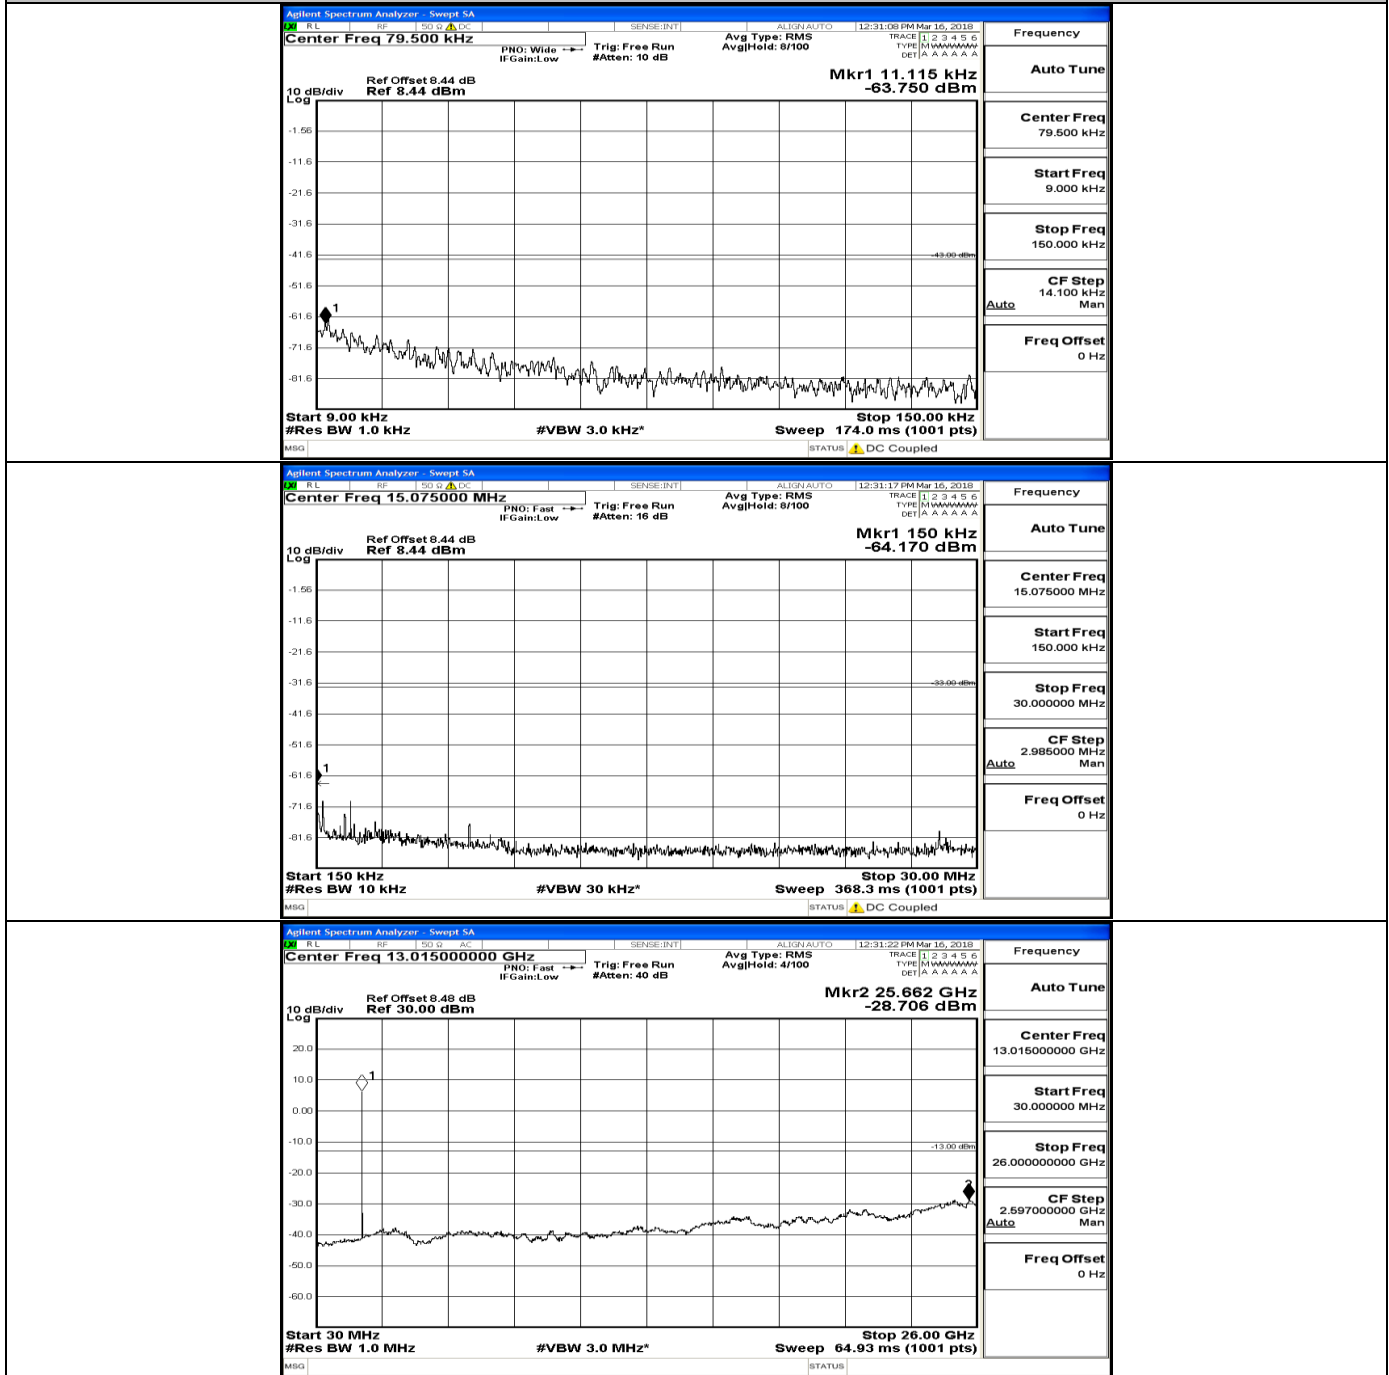

CSE Test Graph(s) (Channel Bandwidth: 10 MHz)_LCH_16QAM