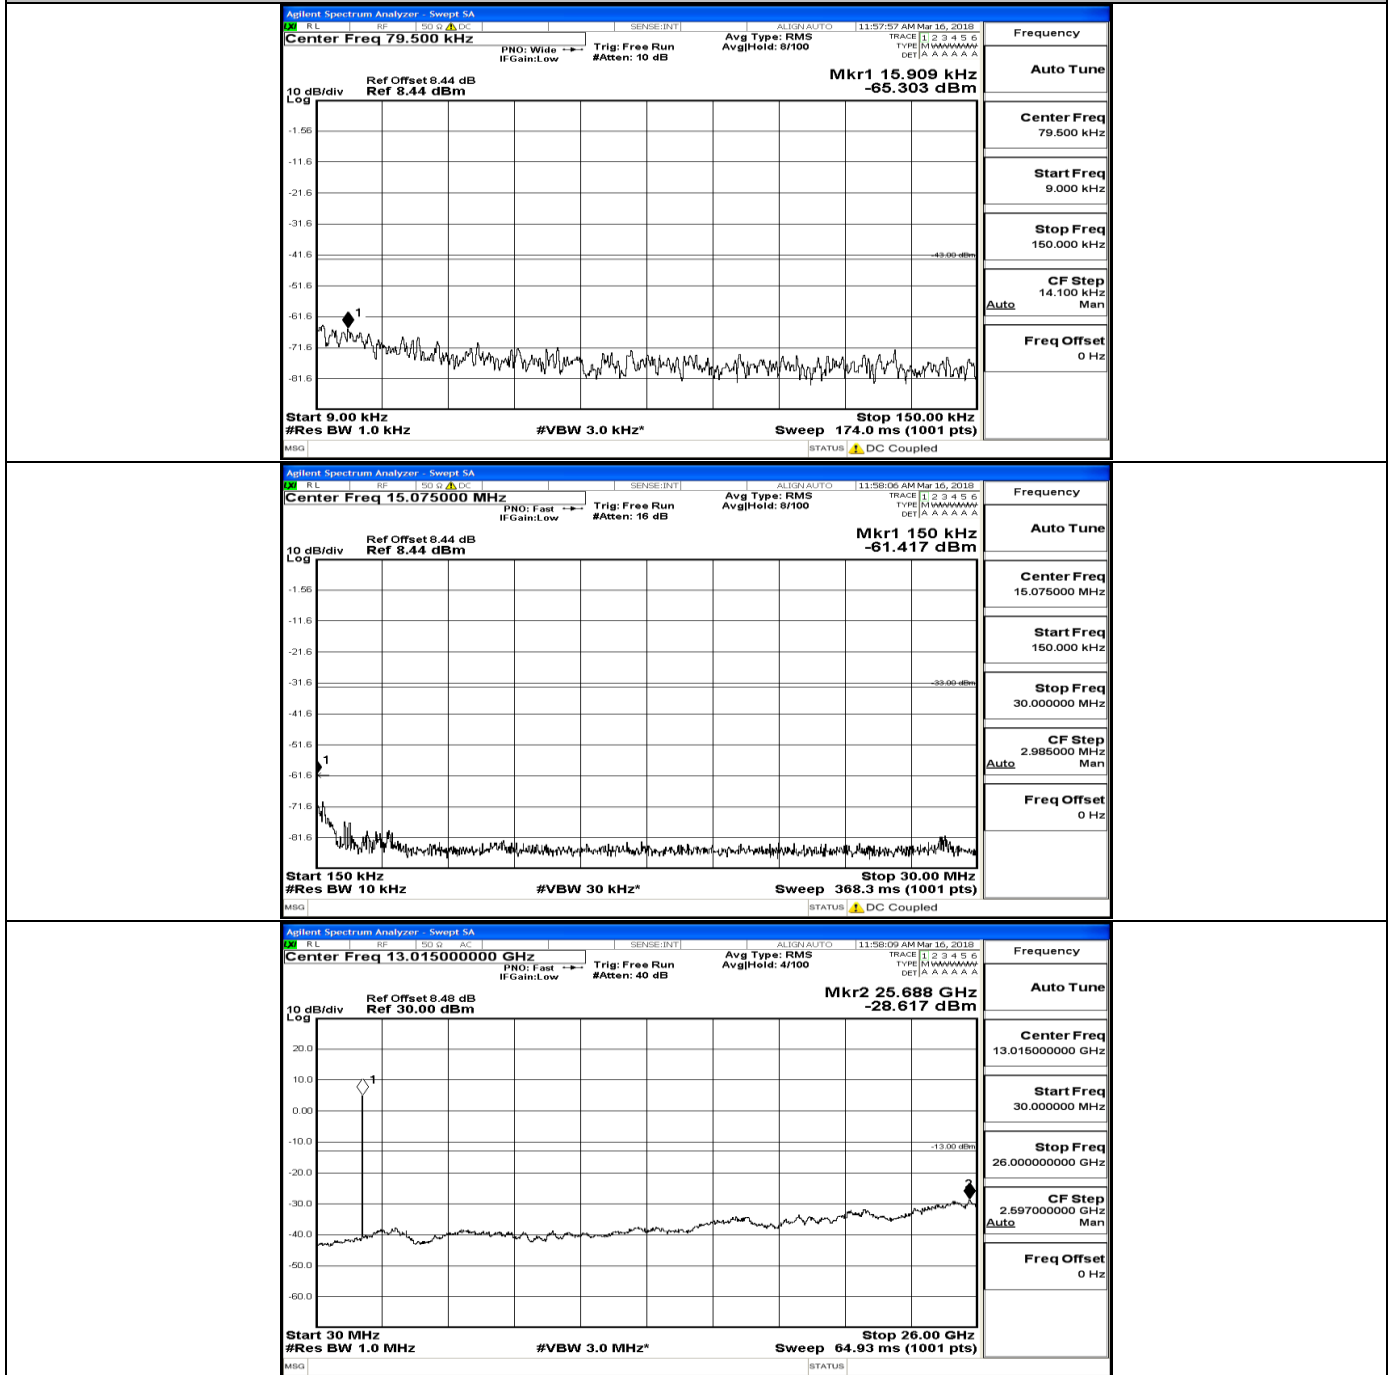

D.5 Conducted Spurious Emission

CSE Test Graph(s) (Channel Bandwidth: 1.4 MHz)_LCH_QPSK

CSE Test Graph(s) (Channel Bandwidth: 1.4 MHz) MCH_QPSK

CSE Test Graph(s) (Channel Bandwidth: 1.4 MHz)_HCH_QPSK

CSE Test Graph(s) (Channel Bandwidth: 1.4 MHz) LCH_16QAM

CSE Test Graph(s) (Channel Bandwidth: 1.4 MHz)_MCH_16QAM

CSE Test Graph(s) (Channel Bandwidth: 1.4 MHz)_HCH_16QAM

CSE Test Graph(s) (Channel Bandwidth: 3 MHz)_LCH_QPSK

CSE Test Graph(s) (Channel Bandwidth: 3 MHz)_MCH_QPSK