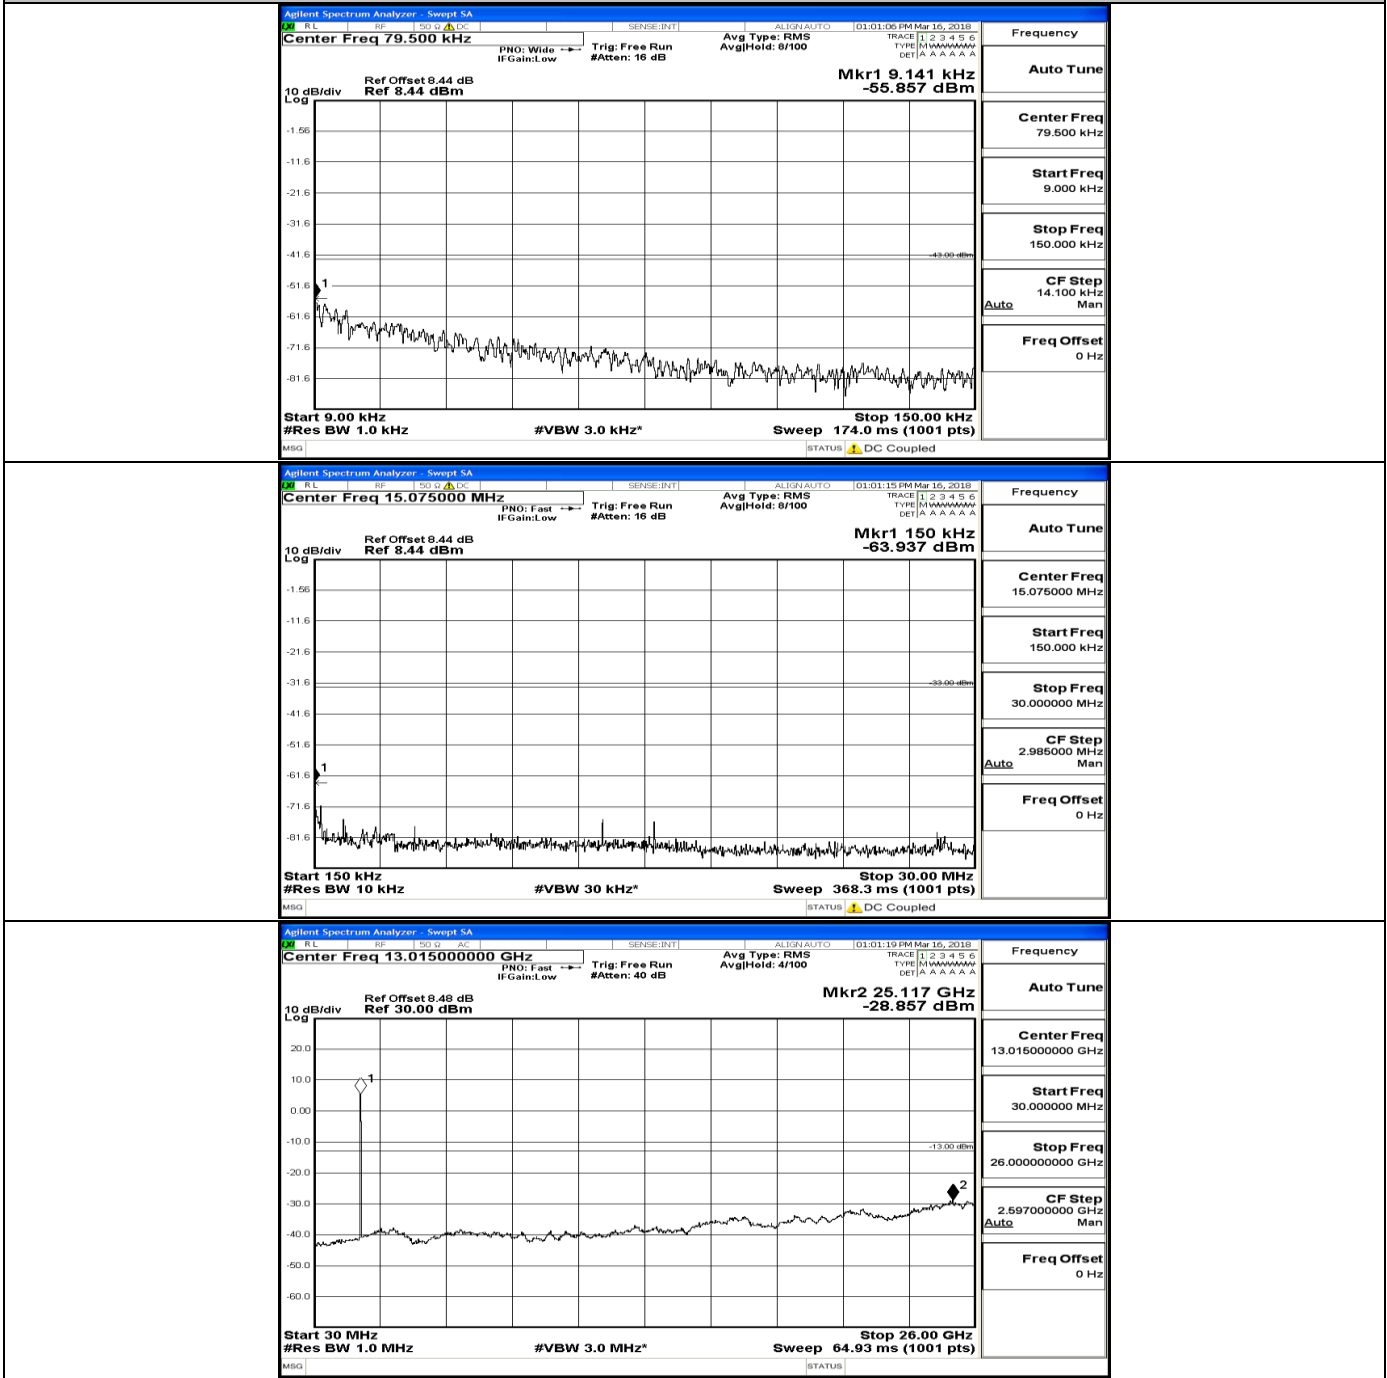

D.5 Conducted Spurious Emission

CSE Test Graph(s) (Channel Bandwidth: 1.4 MHz)_LCH_QPSK

CSE Test Graph(s) (Channel Bandwidth: 1.4 MHz) MCH_QPSK

CSE Test Graph(s) (Channel Bandwidth: 1.4 MHz)_HCH_QPSK

CSE Test Graph(s) (Channel Bandwidth: 1.4 MHz) LCH_16QAM

CSE Test Graph(s) (Channel Bandwidth:15 MHz)_MCH_16QAM

CSE Test Graph(s) (Channel Bandwidth:15 MHz)_HCH_16QAM

CSE Test Graph(s) (Channel Bandwidth:20 MHz) LCH_QPSK

CSE Test Graph(s) (Channel Bandwidth:20 MHz)_MCH_QPSK