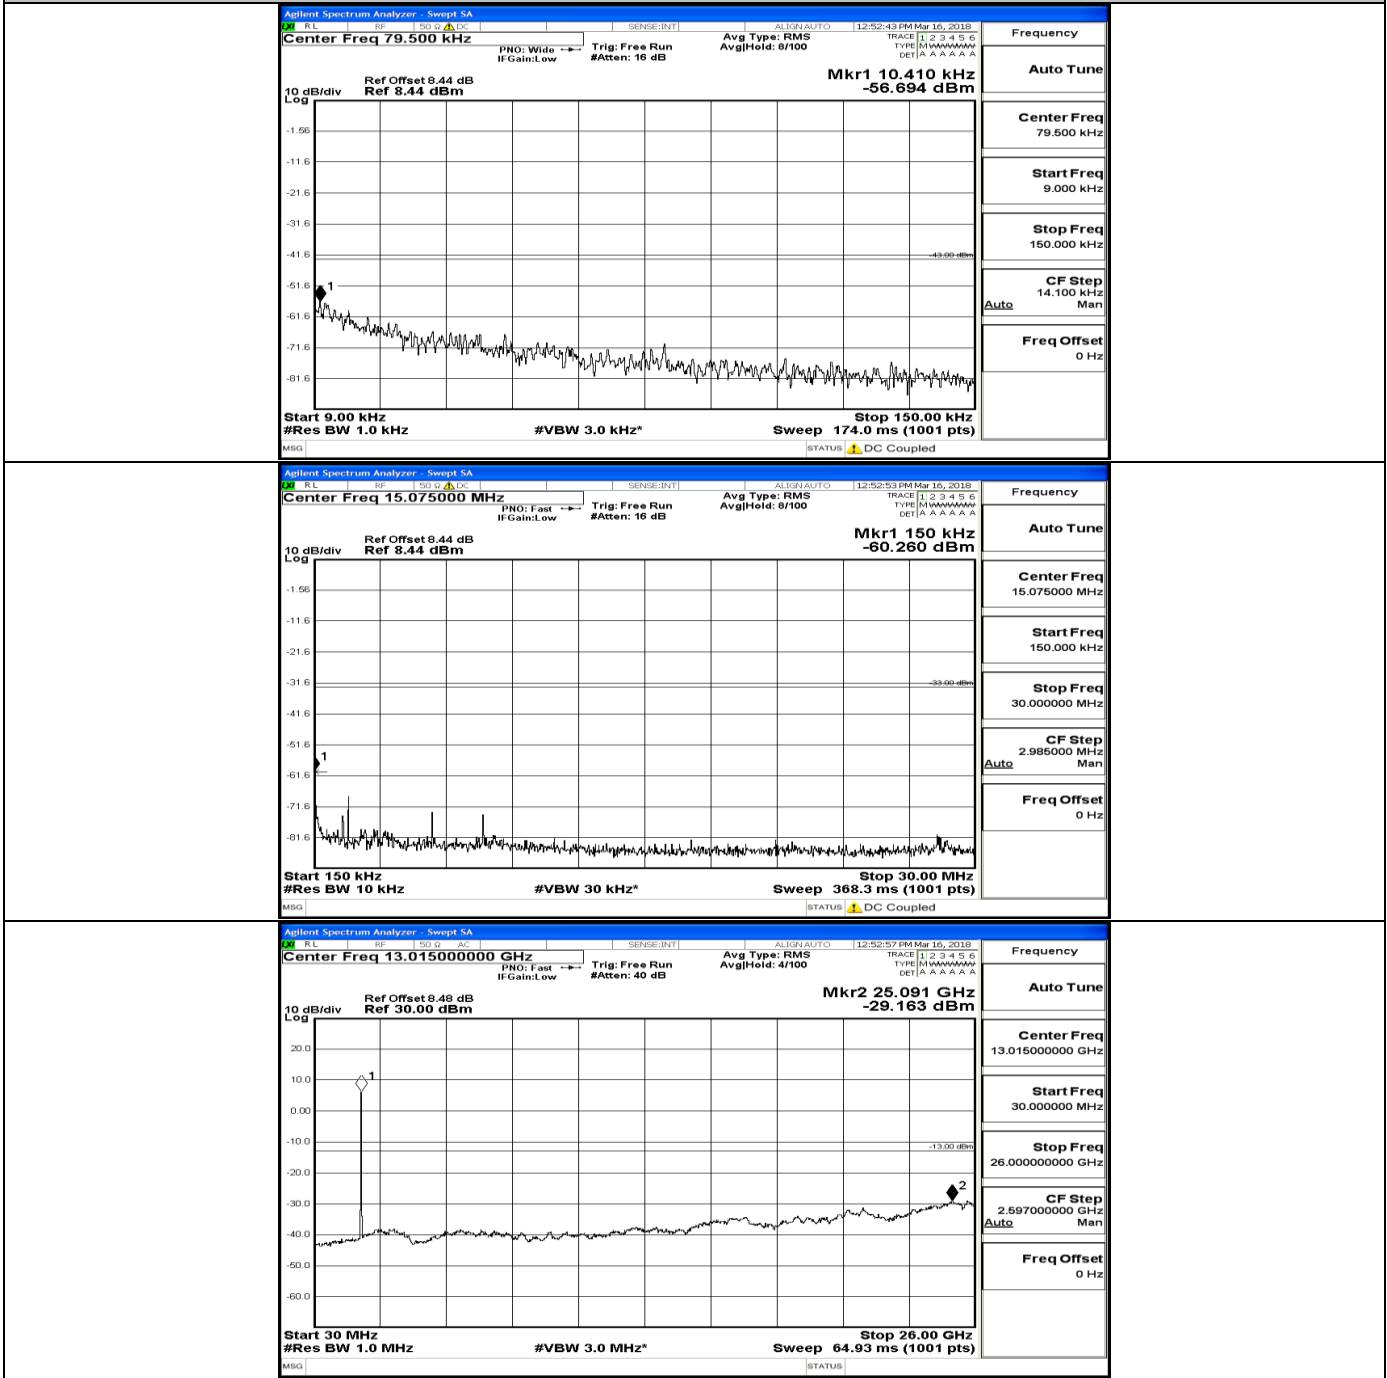

CSE Test Graph(s) (Channel Bandwidth:15 MHz)_HCH_16QAM