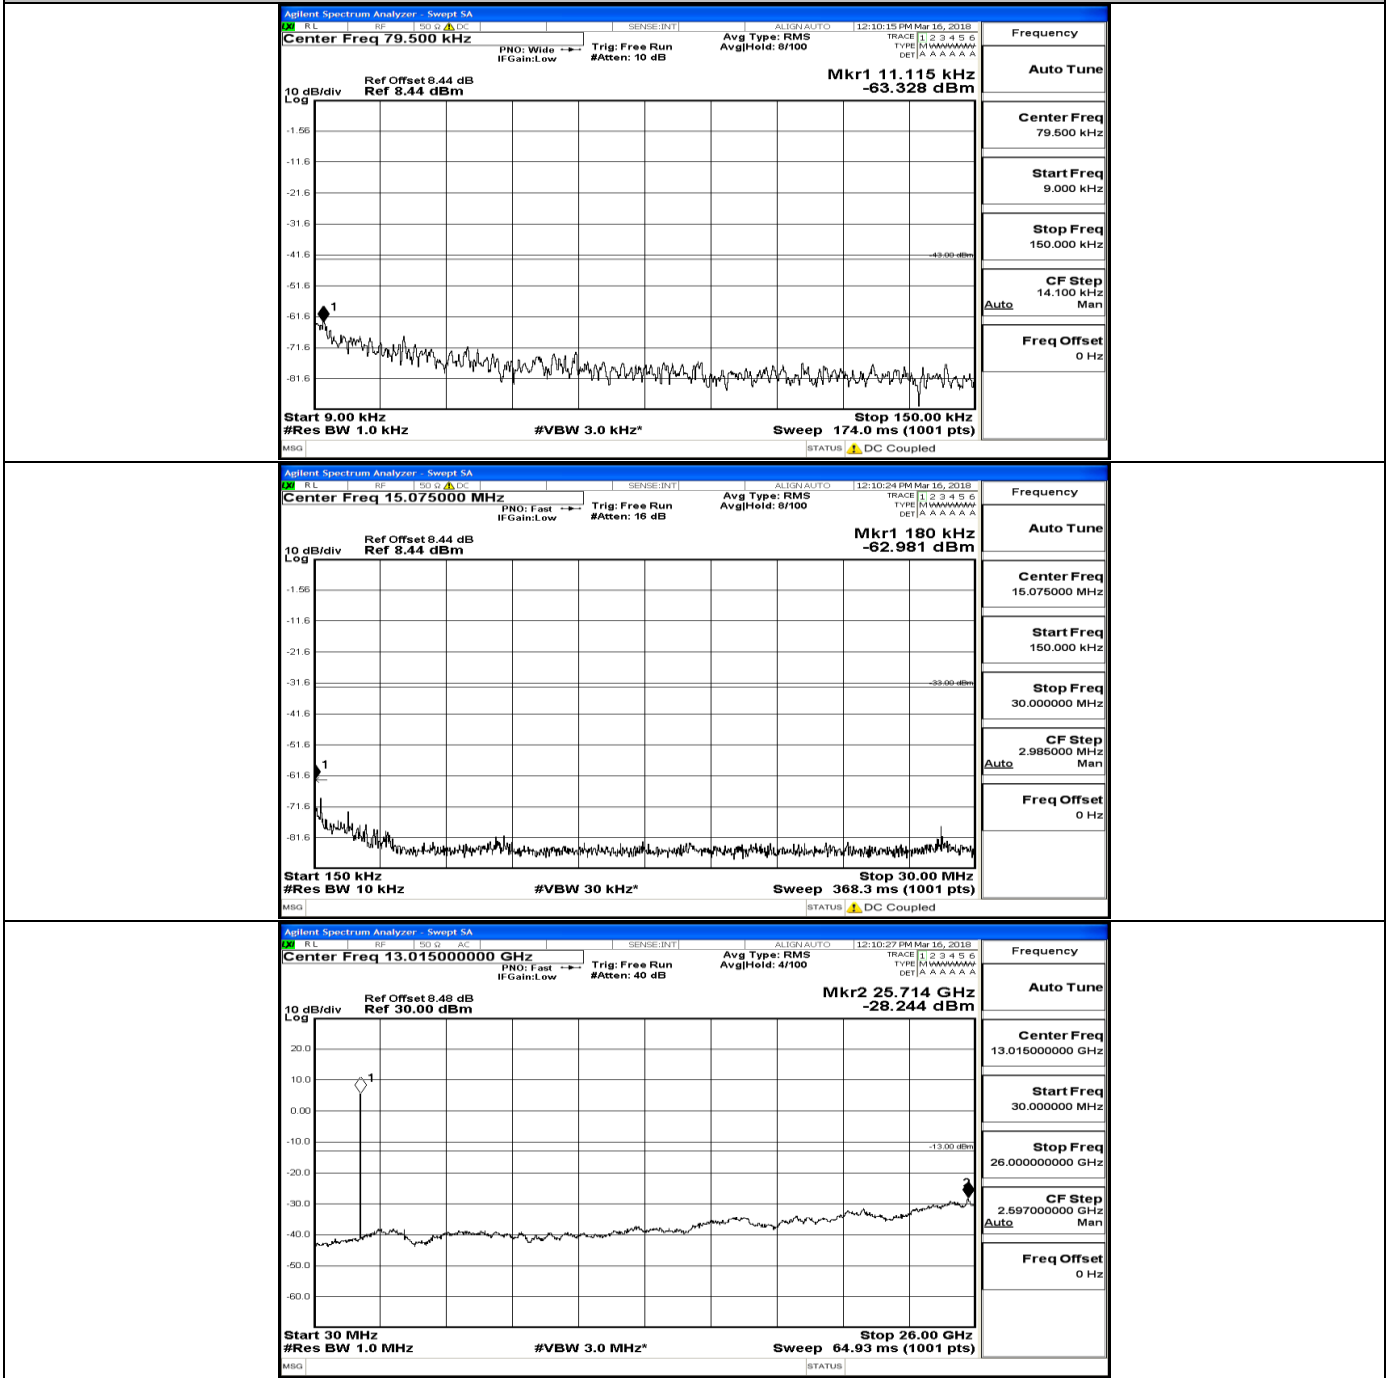

D.5 Conducted Spurious Emission

CSE Test Graph(s) (Channel Bandwidth: 1.4 MHz)_LCH_QPSK

CSE Test Graph(s) (Channel Bandwidth: 1.4 MHz) MCH_QPSK

CSE Test Graph(s) (Channel Bandwidth: 1.4 MHz)_HCH_QPSK

CSE Test Graph(s) (Channel Bandwidth: 1.4 MHz) LCH_16QAM

CSE Test Graph(s) (Channel Bandwidth: 1.4 MHz)_MCH_16QAM

CSE Test Graph(s) (Channel Bandwidth: 1.4 MHz)_HCH_16QAM

CSE Test Graph(s) (Channel Bandwidth: 3 MHz)_LCH_QPSK

CSE Test Graph(s) (Channel Bandwidth: 3 MHz)_MCH_QPSK

CSE Test Graph(s) (Channel Bandwidth: 3 MHz)_HCH_QPSK

CSE Test Graph(s) (Channel Bandwidth: 3 MHz)_LCH_16QAM

CSE Test Graph(s) (Channel Bandwidth: 3 MHz)_MCH_16QAM

CSE Test Graph(s) (Channel Bandwidth: 3 MHz)_HCH_16QAM

CSE Test Graph(s) (Channel Bandwidth: 5 MHz)_LCH_QPSK

CSE Test Graph(s) (Channel Bandwidth: 5 MHz)_MCH_QPSK

CSE Test Graph(s) (Channel Bandwidth: 5 MHz)_HCH_QPSK

CSE Test Graph(s) (Channel Bandwidth: 5 MHz)_LCH_16QAM