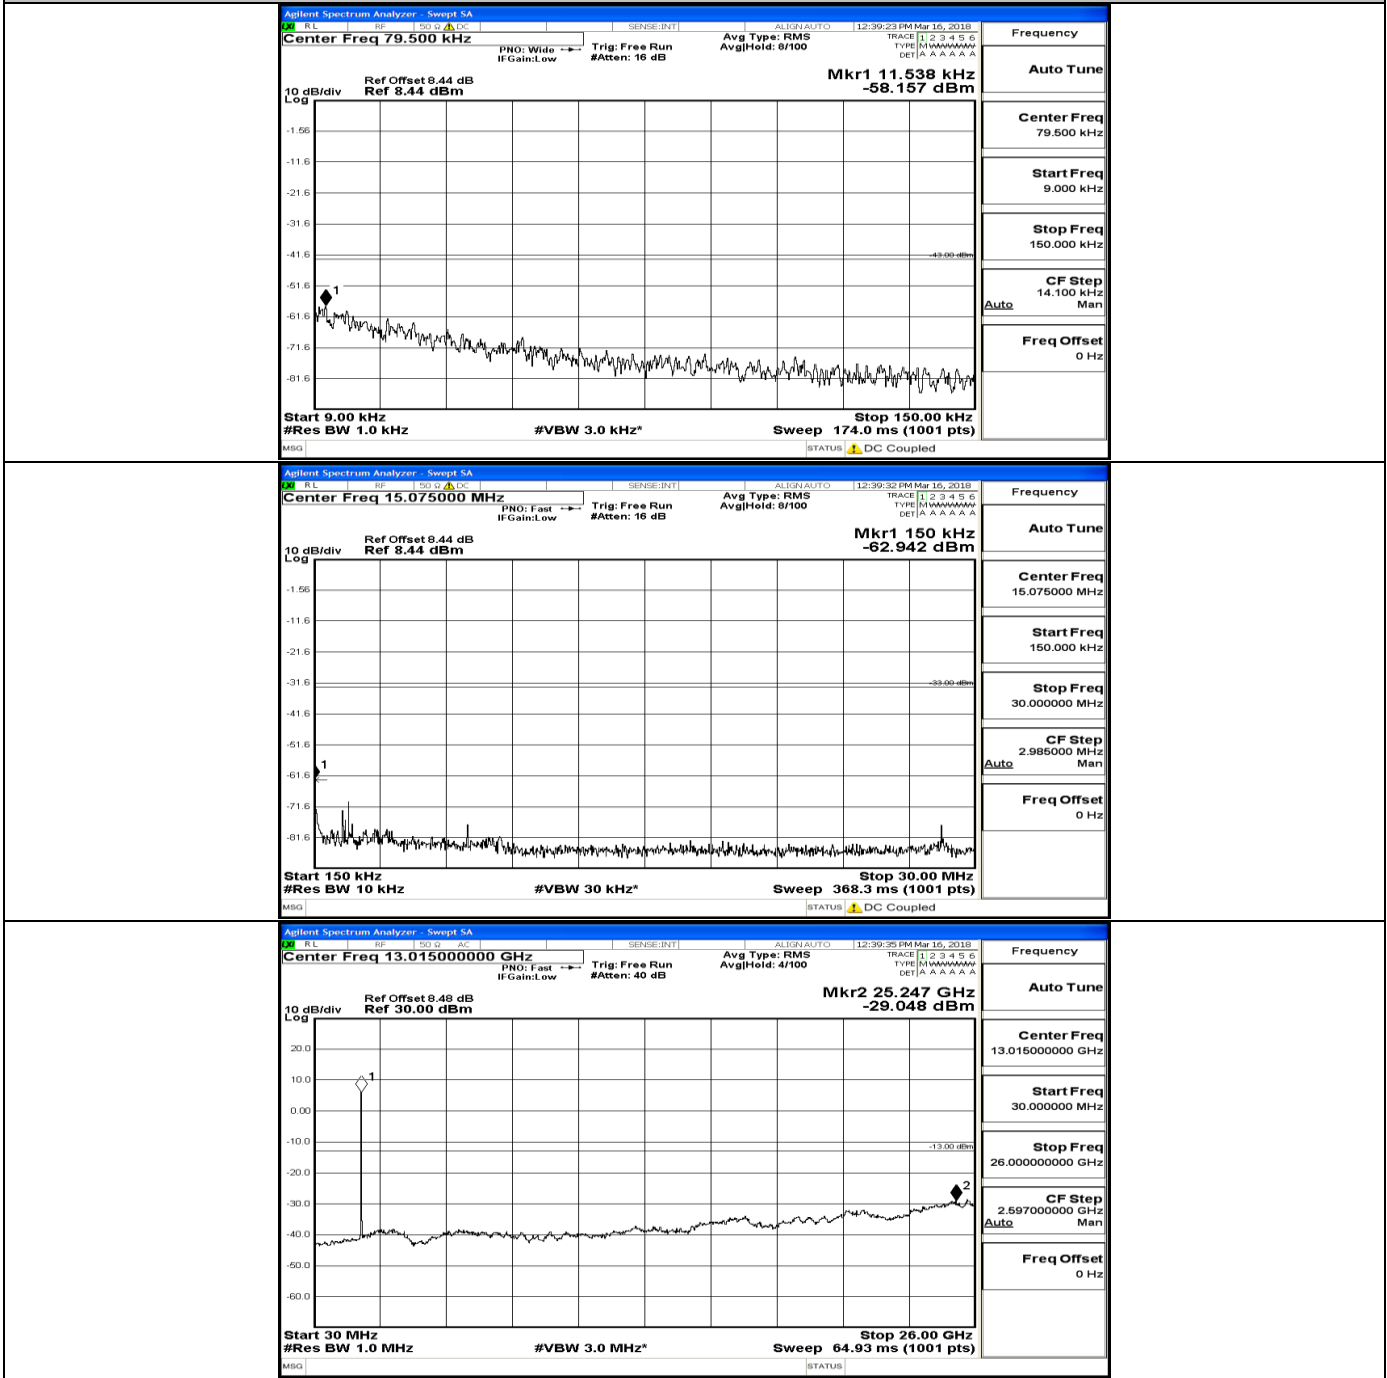

CSE Test Graph(s) (Channel Bandwidth: 10 MHz)_HCH_QPSK