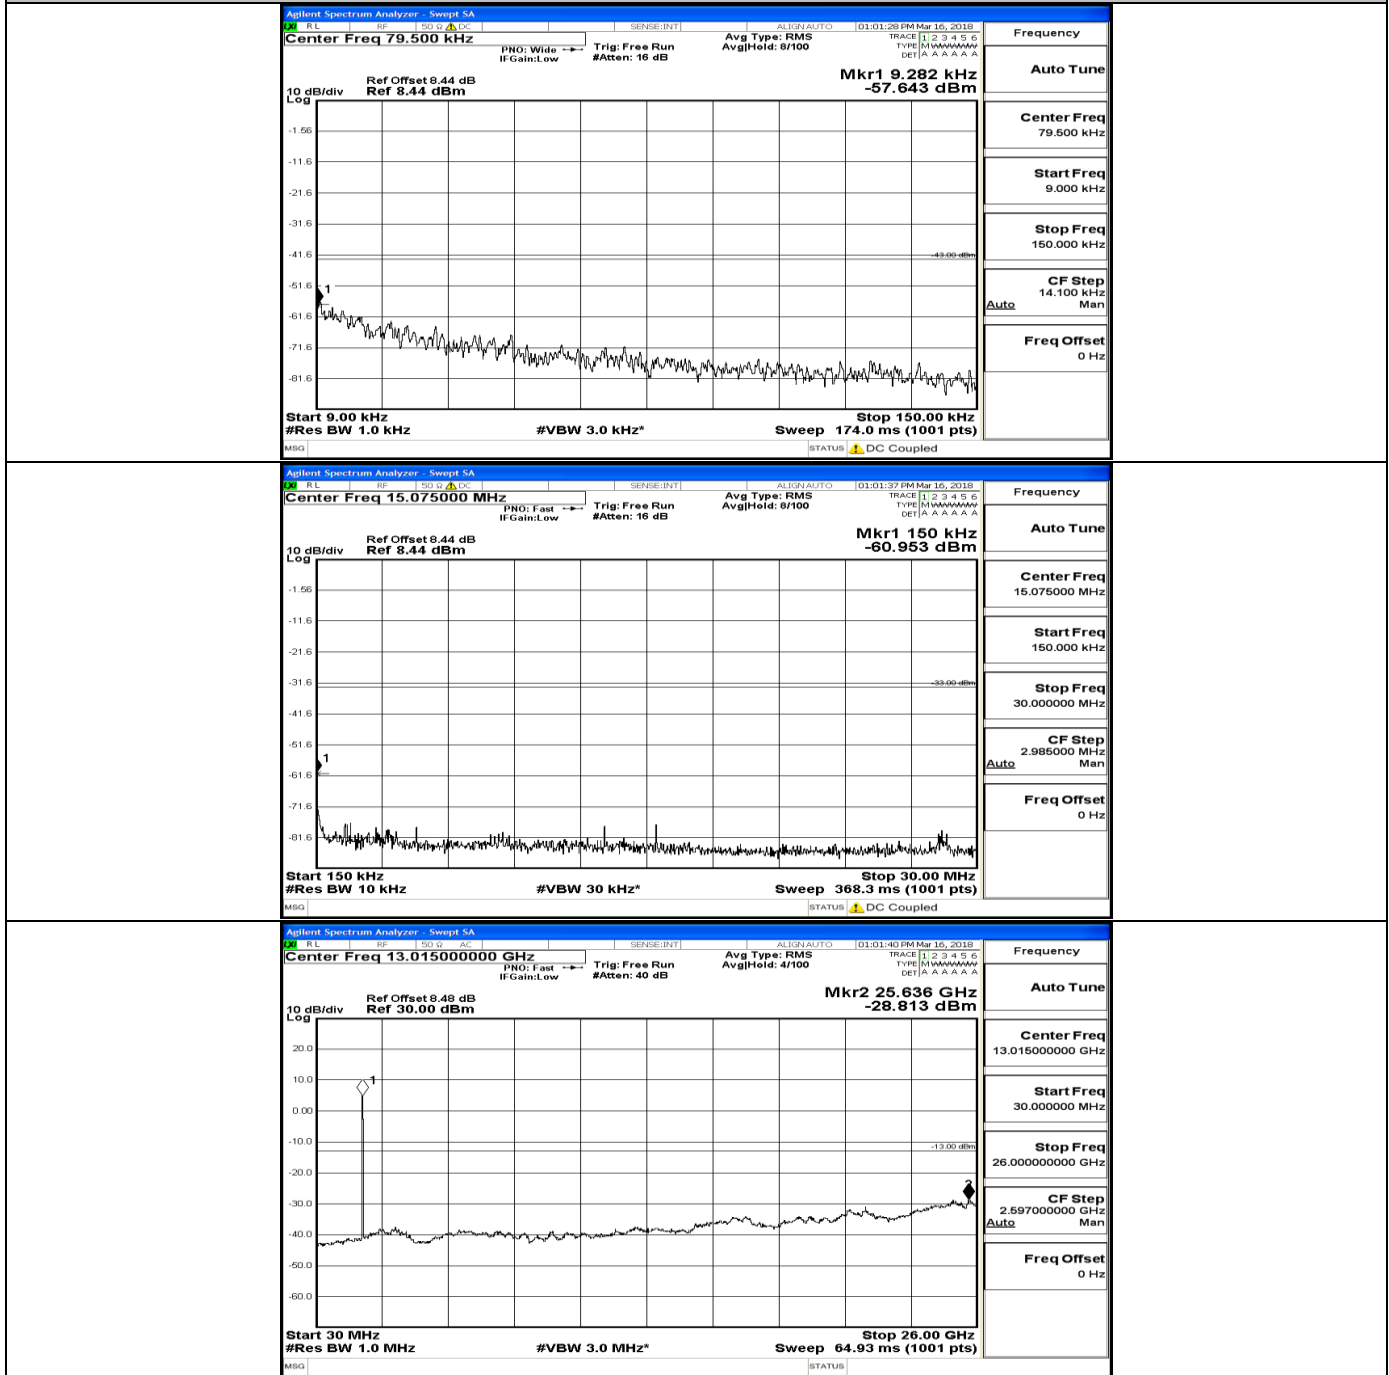

CSE Test Graph(s) (Channel Bandwidth:20 MHz)_MCH_16QAM