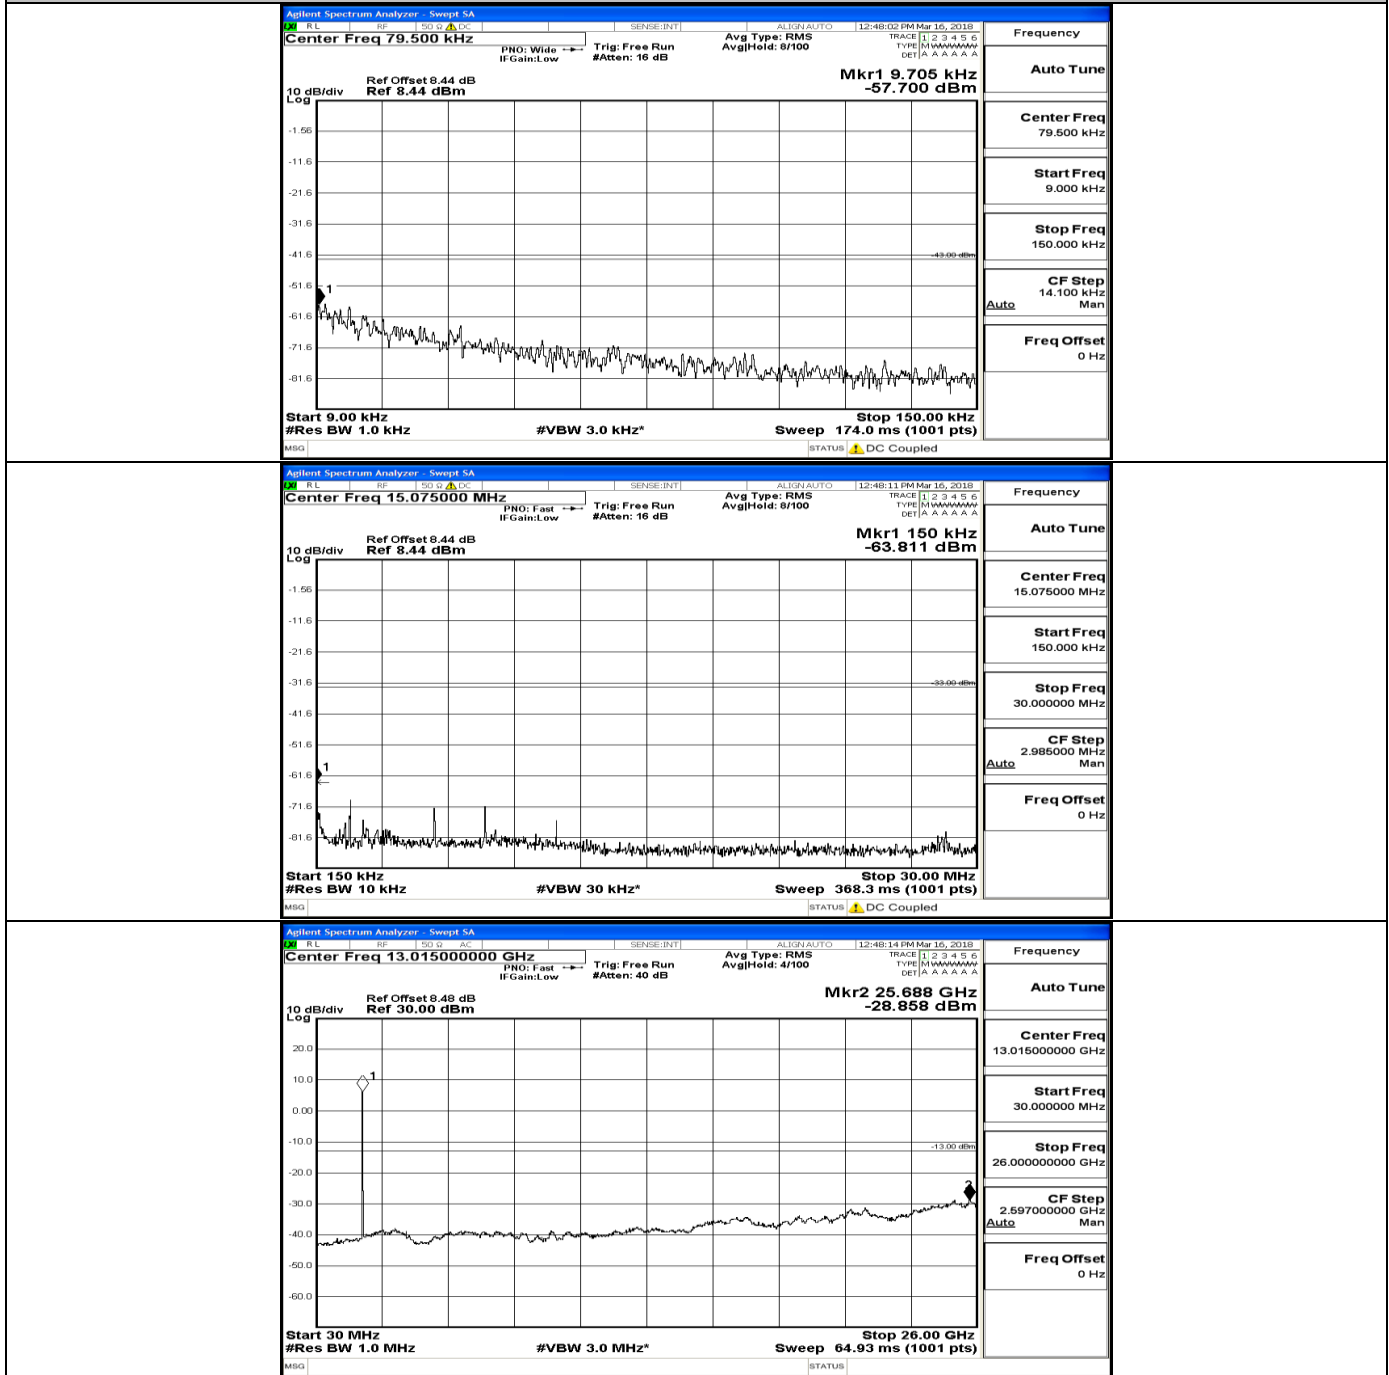

CSE Test Graph(s) (Channel Bandwidth:15 MHz)_MCH_QPSK