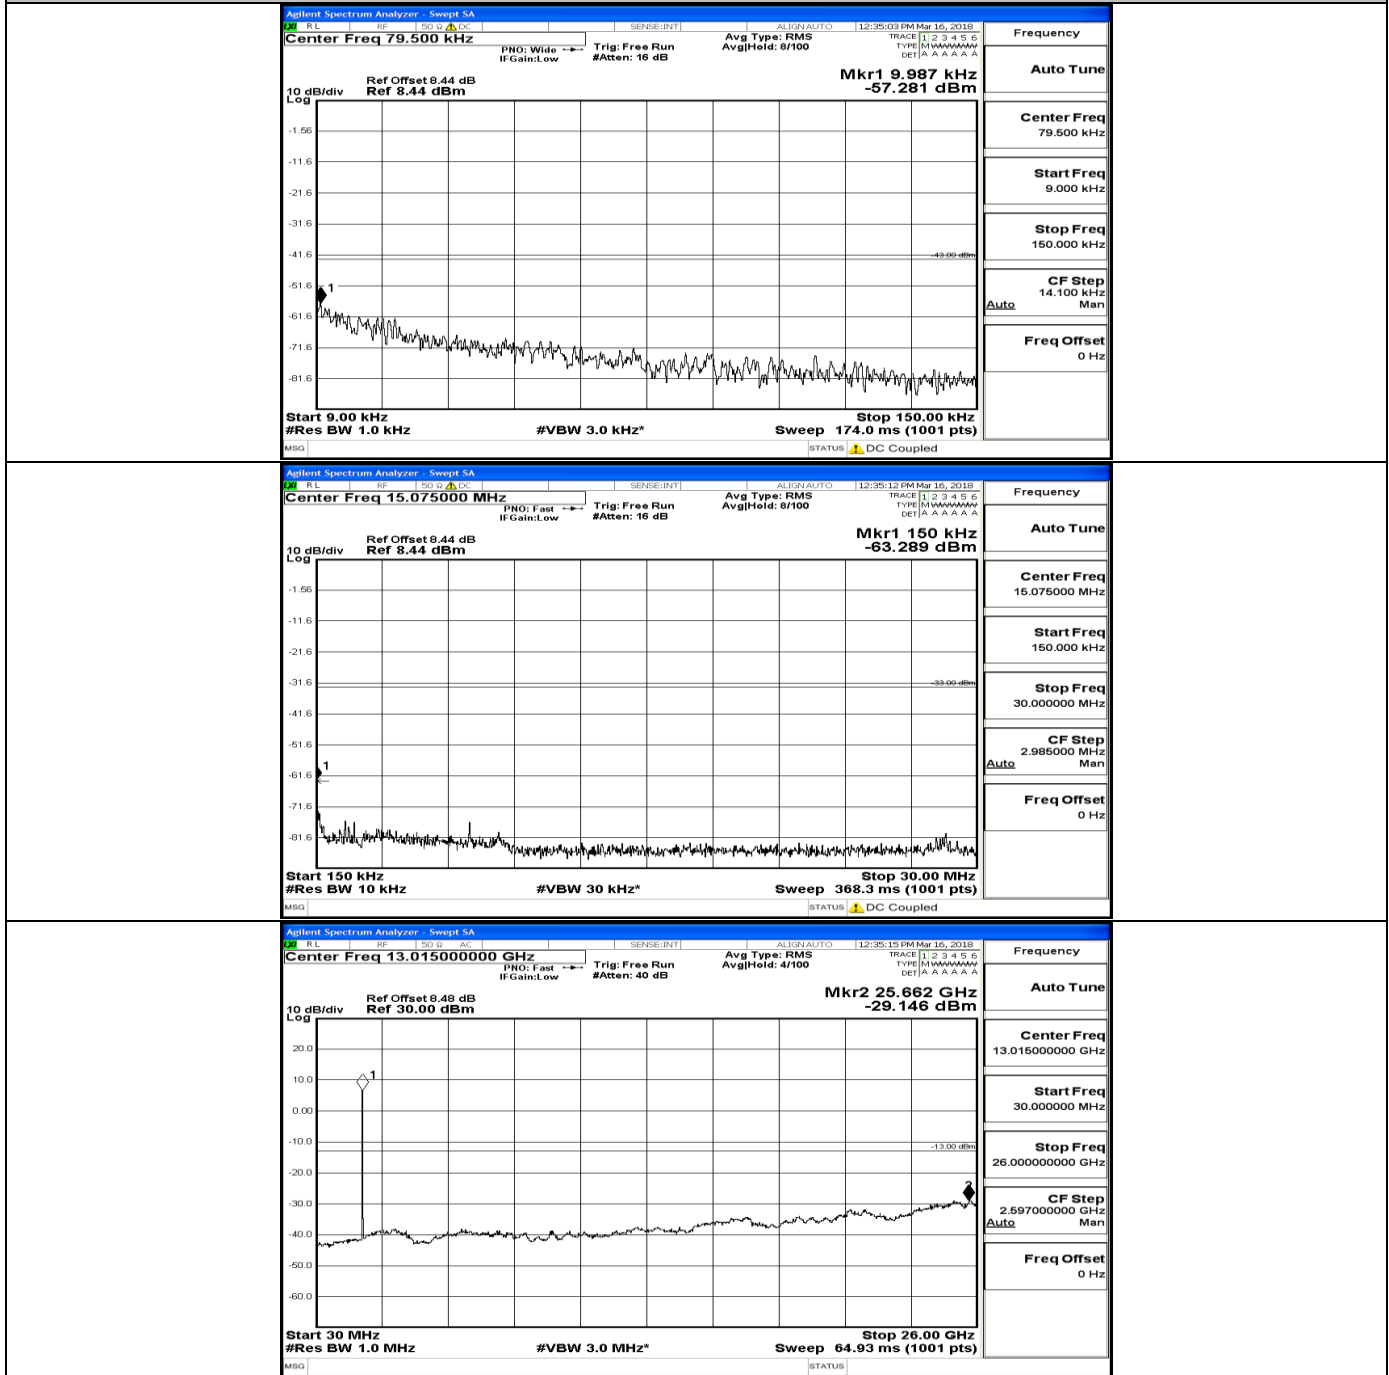

D.5 Conducted Spurious Emission

CSE Test Graph(s) (Channel Bandwidth: 1.4 MHz)_LCH_QPSK

CSE Test Graph(s) (Channel Bandwidth: 1.4 MHz) MCH_QPSK

CSE Test Graph(s) (Channel Bandwidth: 1.4 MHz)_HCH_QPSK

CSE Test Graph(s) (Channel Bandwidth: 1.4 MHz) LCH_16QAM

CSE Test Graph(s) (Channel Bandwidth: 5 MHz)_LCH_QPSK

CSE Test Graph(s) (Channel Bandwidth: 5 MHz)_MCH_QPSK

CSE Test Graph(s) (Channel Bandwidth: 5 MHz)_HCH_QPSK

CSE Test Graph(s) (Channel Bandwidth: 5 MHz)_LCH_16QAM

CSE Test Graph(s) (Channel Bandwidth: 5 MHz)_MCH_16QAM

CSE Test Graph(s) (Channel Bandwidth: 5 MHz)_HCH_16QAM

CSE Test Graph(s) (Channel Bandwidth: 10 MHz) LCH_QPSK

CSE Test Graph(s) (Channel Bandwidth: 10 MHz)_MCH_QPSK

CSE Test Graph(s) (Channel Bandwidth: 10 MHz)_HCH_QPSK

CSE Test Graph(s) (Channel Bandwidth: 10 MHz)_LCH_16QAM

CSE Test Graph(s) (Channel Bandwidth: 10 MHz)_MCH_16QAM

CSE Test Graph(s) (Channel Bandwidth: 10 MHz)_HCH_16QAM