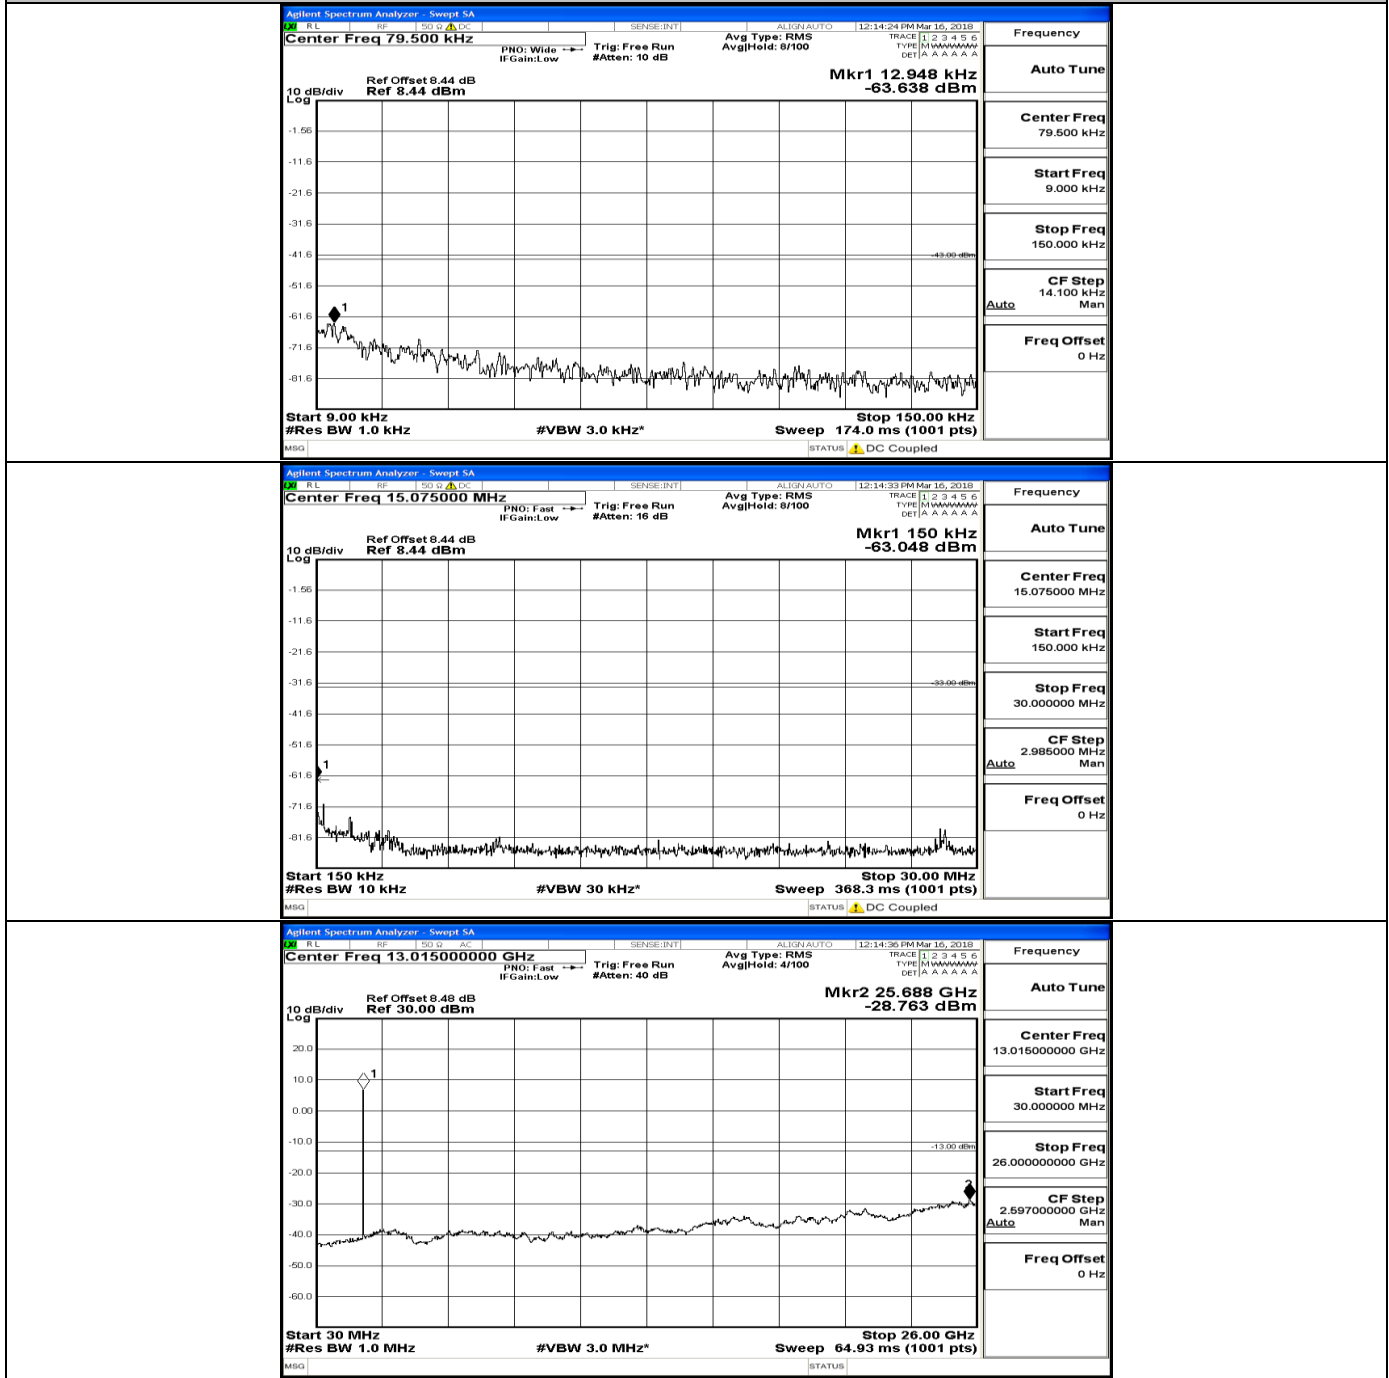

D.5 Conducted Spurious Emission

CSE Test Graph(s) (Channel Bandwidth: 1.4 MHz)_LCH_QPSK

CSE Test Graph(s) (Channel Bandwidth: 1.4 MHz) MCH_QPSK

CSE Test Graph(s) (Channel Bandwidth: 1.4 MHz)_HCH_QPSK

CSE Test Graph(s) (Channel Bandwidth: 1.4 MHz) LCH_16QAM

CSE Test Graph(s) (Channel Bandwidth: 3 MHz)_HCH_QPSK

CSE Test Graph(s) (Channel Bandwidth: 3 MHz)_LCH_16QAM

CSE Test Graph(s) (Channel Bandwidth: 3 MHz)_MCH_16QAM

CSE Test Graph(s) (Channel Bandwidth: 3 MHz)_HCH_16QAM

CSE Test Graph(s) (Channel Bandwidth: 5 MHz)_LCH_QPSK

CSE Test Graph(s) (Channel Bandwidth: 5 MHz)_MCH_QPSK

CSE Test Graph(s) (Channel Bandwidth: 5 MHz)_HCH_QPSK

CSE Test Graph(s) (Channel Bandwidth: 5 MHz)_LCH_16QAM