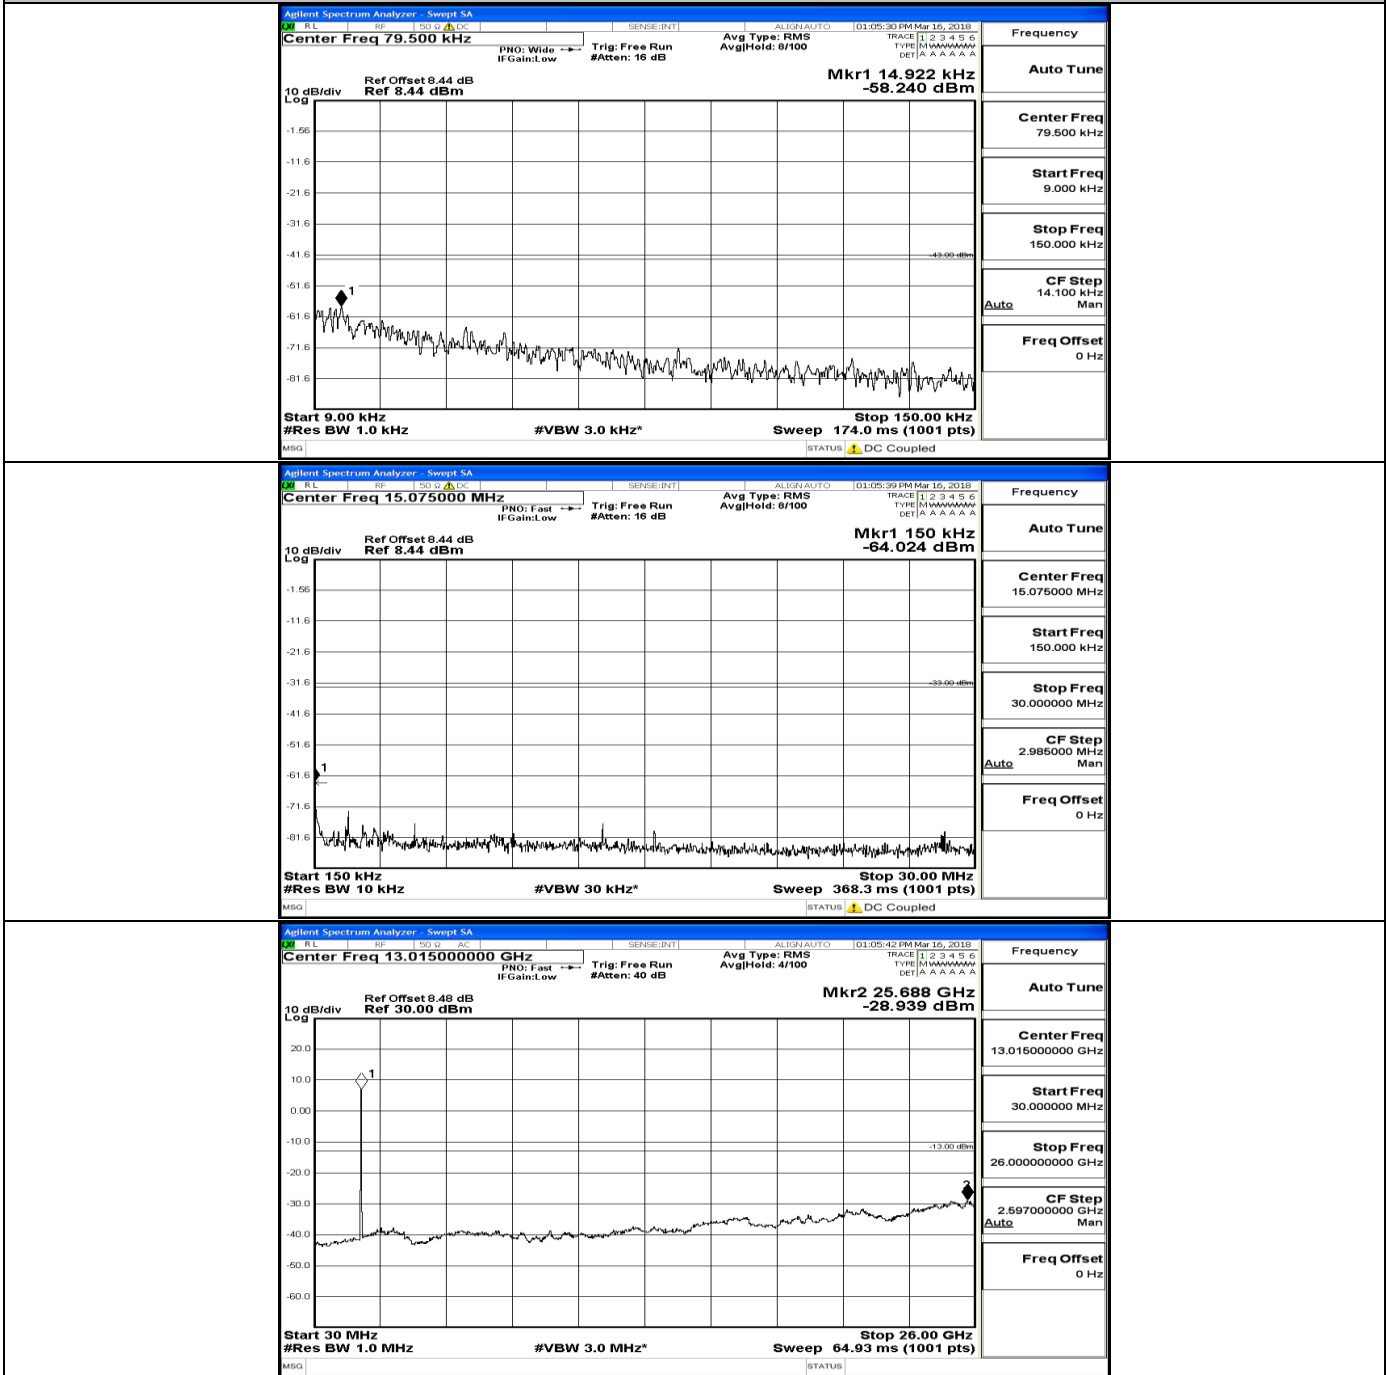

CSE Test Graph(s) (Channel Bandwidth:20 MHz)_HCH_QPSK