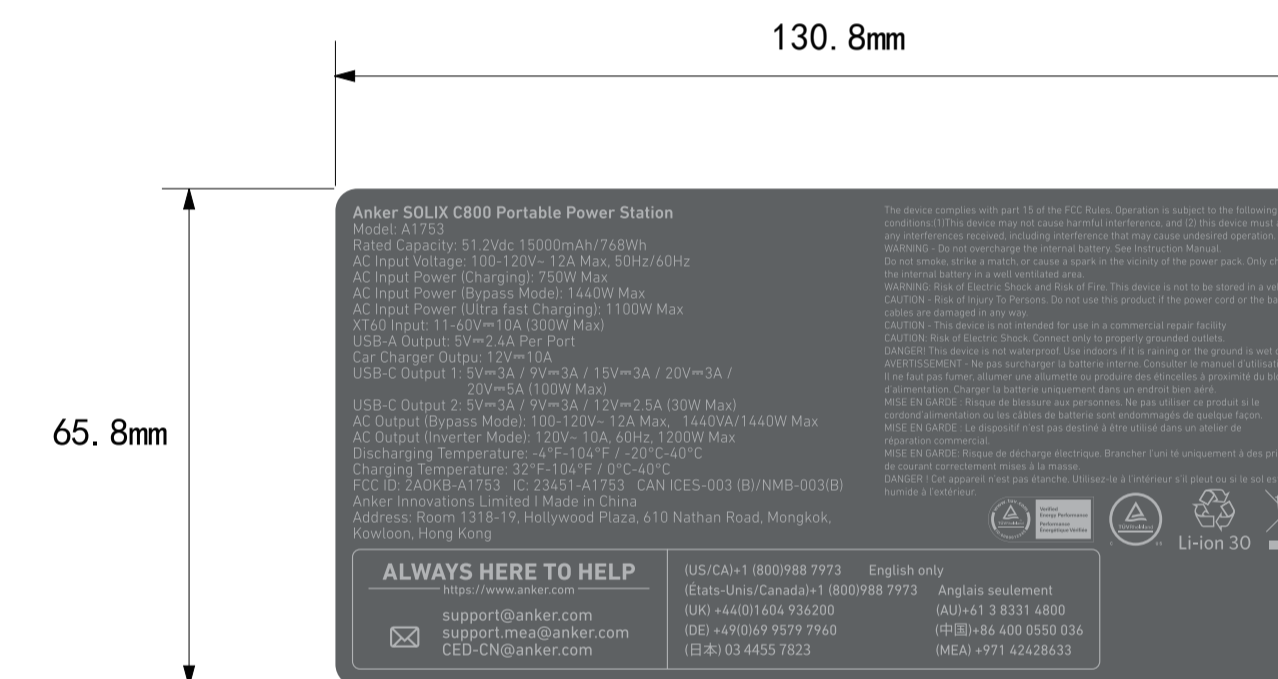

制作: 溪行
日期: 20230926
版本: V4
20230905修改参数
20230906修改认证图标
20230926增加认证图标