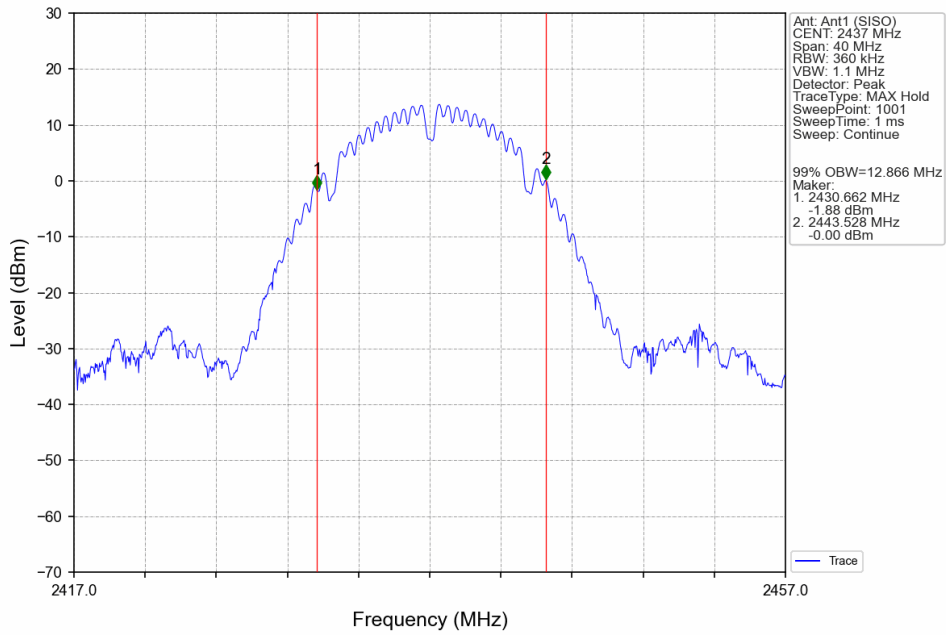

802.11b MCH 2437MHz Ant0 (SISO) NTN