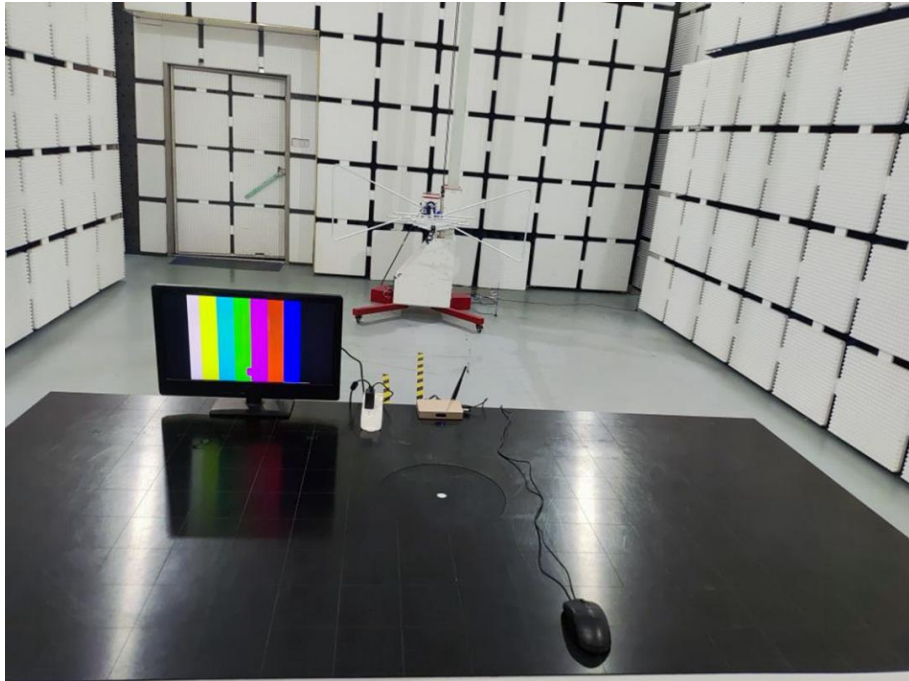

Appendix B: Photographs of Test Setup

Product: Smart TV BOX
Model: FaSTBox Luxury S905x
Radiated Emission

Conducted Emission