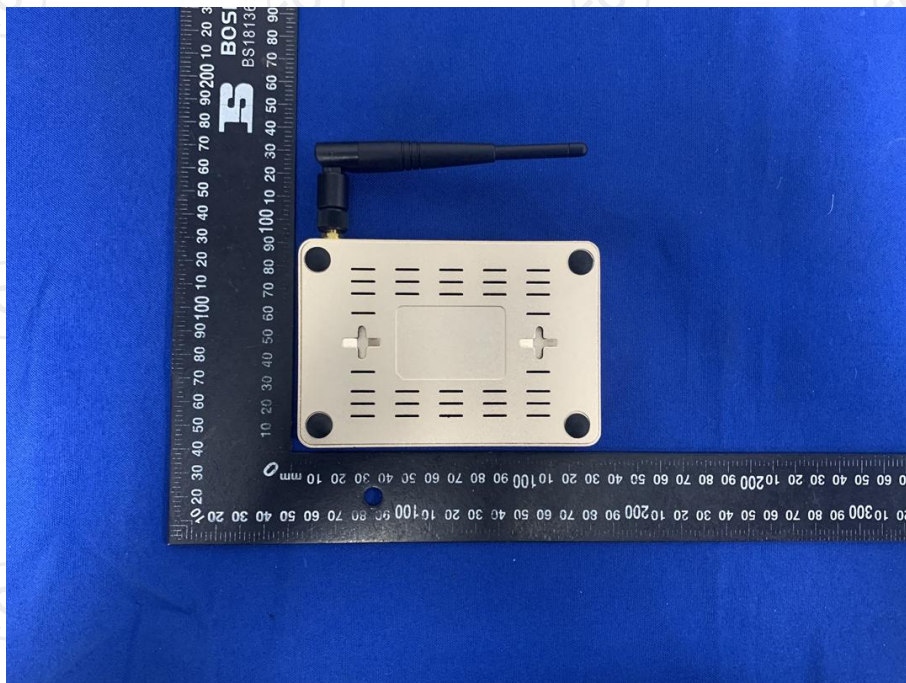

## Appendix B: Photographs of Test Setup

Product: Smart TV BOX  
Model: FaSTBox Luxury S905x  
Radiated Emission

Conducted Emission

**Appendix C: Photographs of EUT**  
**Product: Smart TV BOX**  
**Model: FaSTBox Luxury S905x**  
**External Photos**

**Product: Smart TV BOX**  
**Model: FaSTBox Luxury S905x**  
**Internal Photos**

**\*\*\*\*\*END OF REPORT\*\*\*\*\***