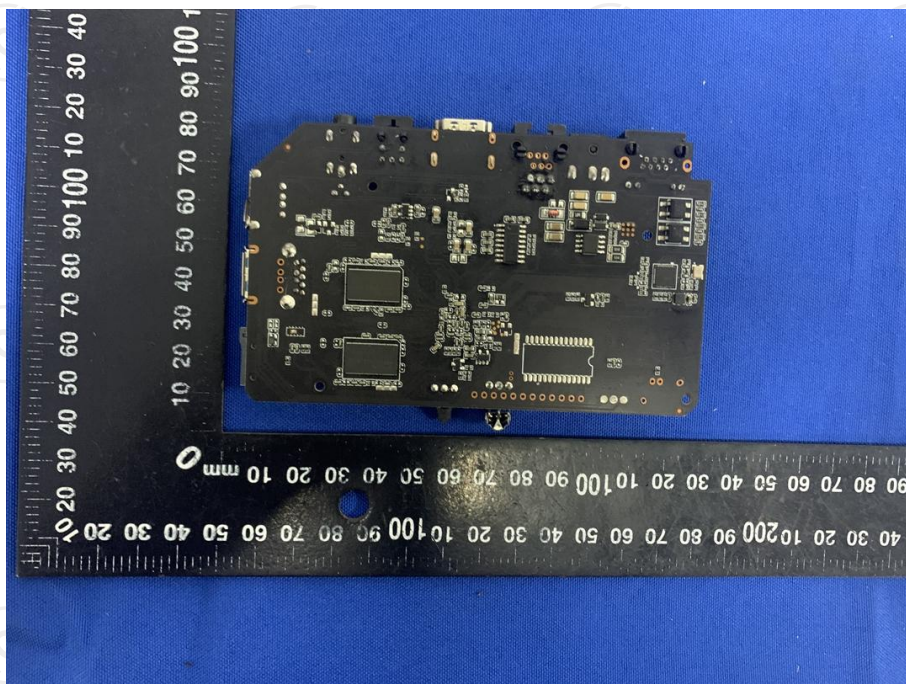

## Appendix B: Photographs of Test Setup

Product: Smart TV BOX  
Model: FaSTBox Luxury S905x  
Radiated Emission

Conducted Emission

**Appendix C: Photographs of EUT**  
**Product: Smart TV BOX**  
**Model: FaSTBox Luxury S905x**  
**External Photos**

**Product: Smart TV BOX**  
**Model: FaSTBox Luxury S905x**  
**Internal Photos**

**\*\*\*\*\*END OF REPORT\*\*\*\*\***