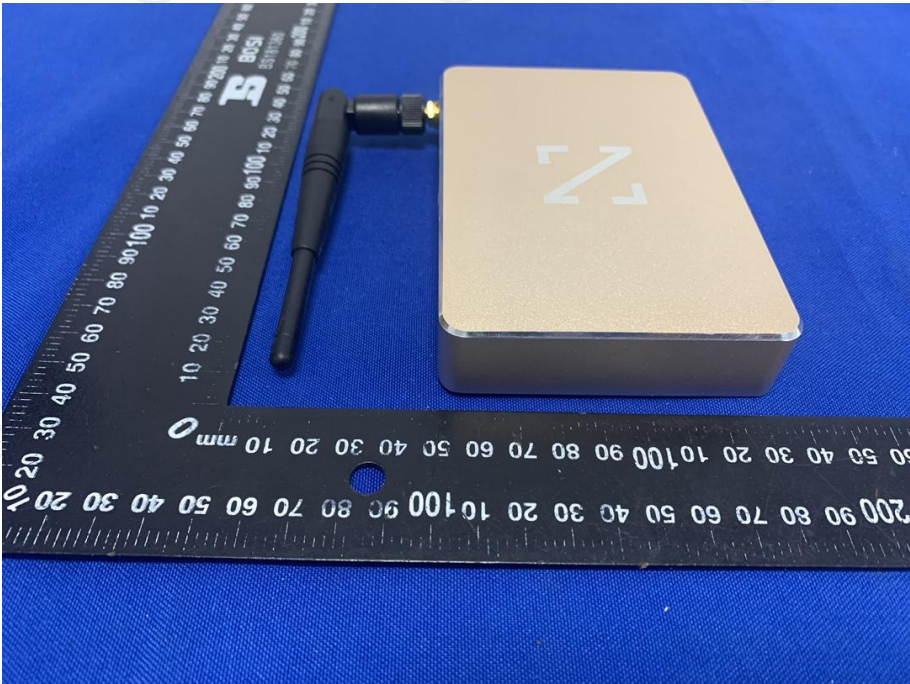

## Appendix B: Photographs of Test Setup

Product: Smart TV BOX  
Model: FaSTBox Luxury S905x  
Radiated Emission

Conducted Emission

**Appendix C: Photographs of EUT**  
**Product: Smart TV BOX**  
**Model: FaSTBox Luxury S905x**  
**External Photos**

**Product: Smart TV BOX**  
**Model: FaSTBox Luxury S905x**  
**Internal Photos**

**\*\*\*\*\*END OF REPORT\*\*\*\*\***