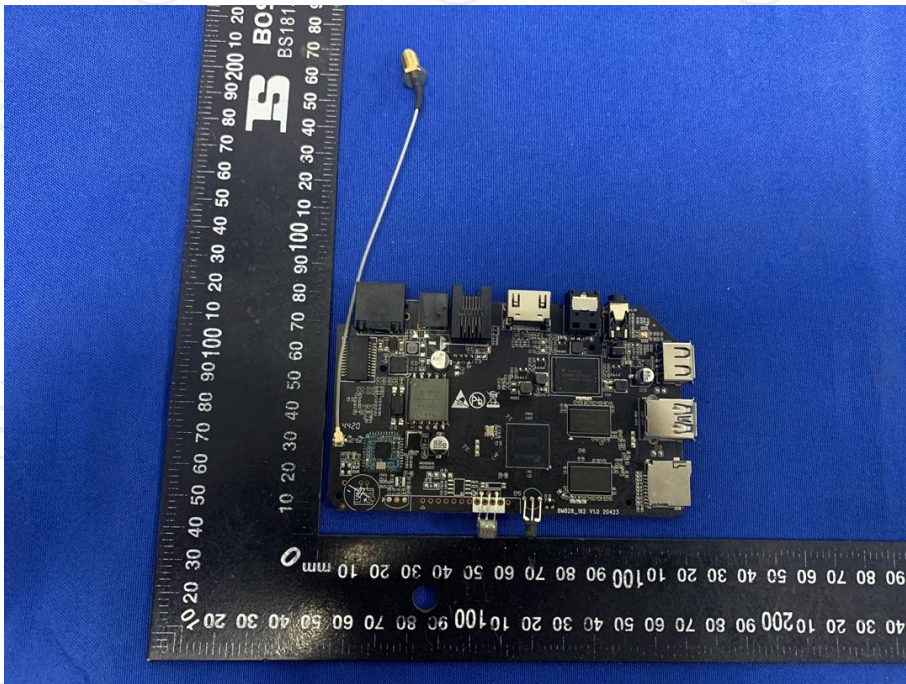

## Appendix B: Photographs of Test Setup

Product: Smart TV BOX  
Model: FaSTBox Luxury S905x  
Radiated Emission

Conducted Emission

**Appendix C: Photographs of EUT**  
**Product: Smart TV BOX**  
**Model: FaSTBox Luxury S905x**  
**External Photos**

**Product: Smart TV BOX**  
**Model: FaSTBox Luxury S905x**  
**Internal Photos**

**\*\*\*\*\*END OF REPORT\*\*\*\*\***