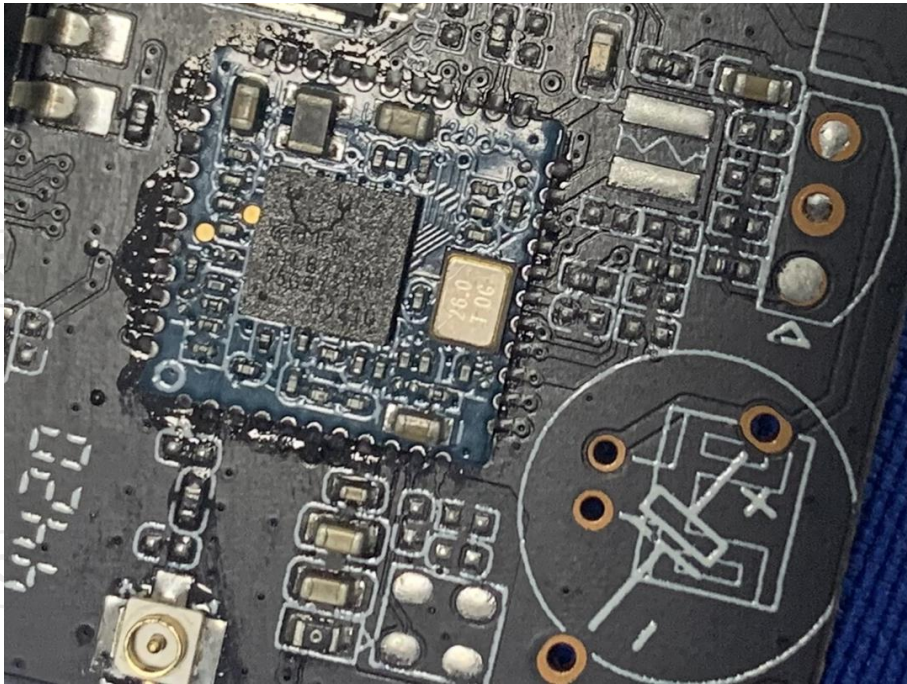

## Appendix B: Photographs of Test Setup

Product: Smart TV BOX  
Model: FaSTBox Luxury S905x  
Radiated Emission

Conducted Emission

**Appendix C: Photographs of EUT**  
**Product: Smart TV BOX**  
**Model: FaSTBox Luxury S905x**  
**External Photos**

**Product: Smart TV BOX**  
**Model: FaSTBox Luxury S905x**  
**Internal Photos**

**\*\*\*\*\*END OF REPORT\*\*\*\*\***