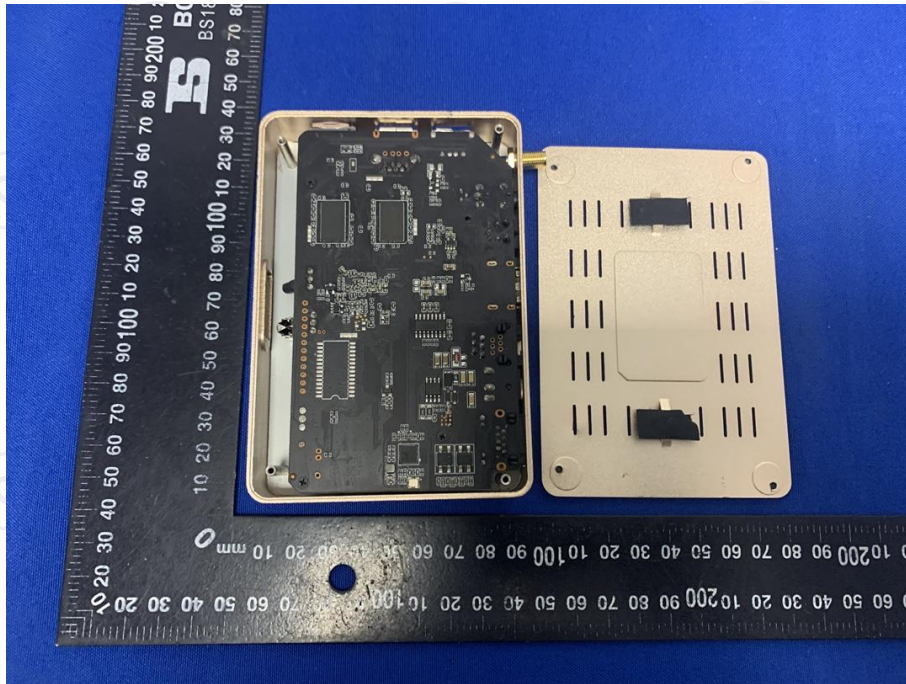

## Appendix B: Photographs of Test Setup

Product: Smart TV BOX  
Model: FaSTBox Luxury S905x  
Radiated Emission

Conducted Emission

**Appendix C: Photographs of EUT**  
**Product: Smart TV BOX**  
**Model: FaSTBox Luxury S905x**  
**External Photos**

**Product: Smart TV BOX**  
**Model: FaSTBox Luxury S905x**  
**Internal Photos**

**\*\*\*\*\*END OF REPORT\*\*\*\*\***