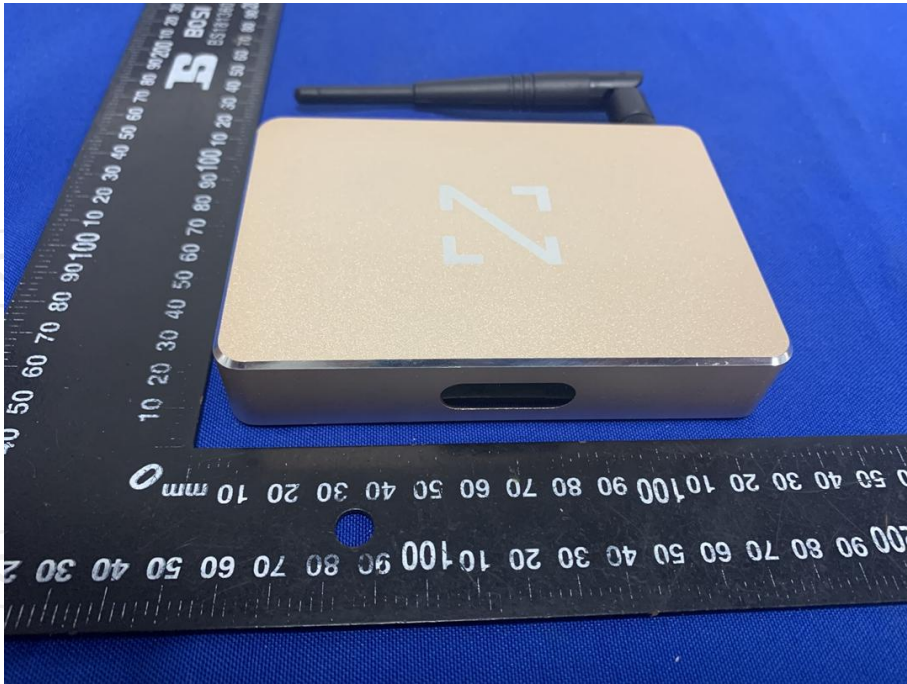

## Appendix B: Photographs of Test Setup

Product: Smart TV BOX  
Model: FaSTBox Luxury S905x  
Radiated Emission

Conducted Emission

**Appendix C: Photographs of EUT**  
**Product: Smart TV BOX**  
**Model: FaSTBox Luxury S905x**  
**External Photos**

**Product: Smart TV BOX**  
**Model: FaSTBox Luxury S905x**  
**Internal Photos**

**\*\*\*\*\*END OF REPORT\*\*\*\*\***