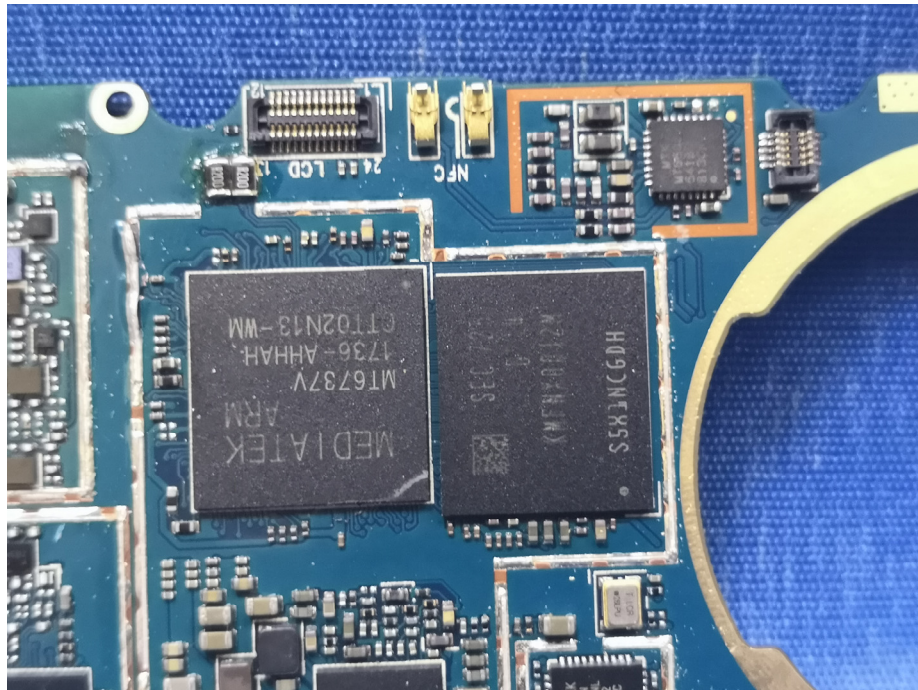

EUT – Internal View Model TE390 FCC ID: 2ANY6-TE390

Appendix WTS18S08121909W_Photos

BT/WIFI/BLE ANT.

GSM/WCDMA/LTE ANT.

Appendix WTS18S08121909W_Photos

Appendix WTS18S08121909W_Photos

Appendix WTS18S08121909W_Photos

====End=====