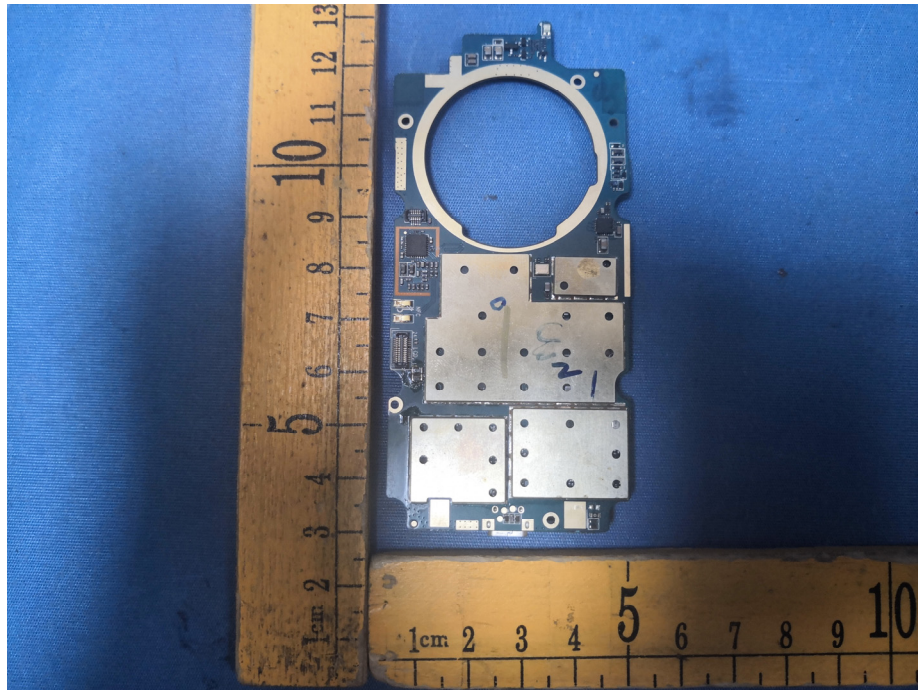

EUT – Internal View Model TE390 FCC ID: 2ANY6-TE390

Appendix WTS18S08121909W_Photos

BT/WIFI/BLE ANT.

GSM/WCDMA/LTE ANT.

Appendix WTS18S08121909W_Photos

Appendix WTS18S08121909W_Photos

Appendix WTS18S08121909W_Photos

====End=====