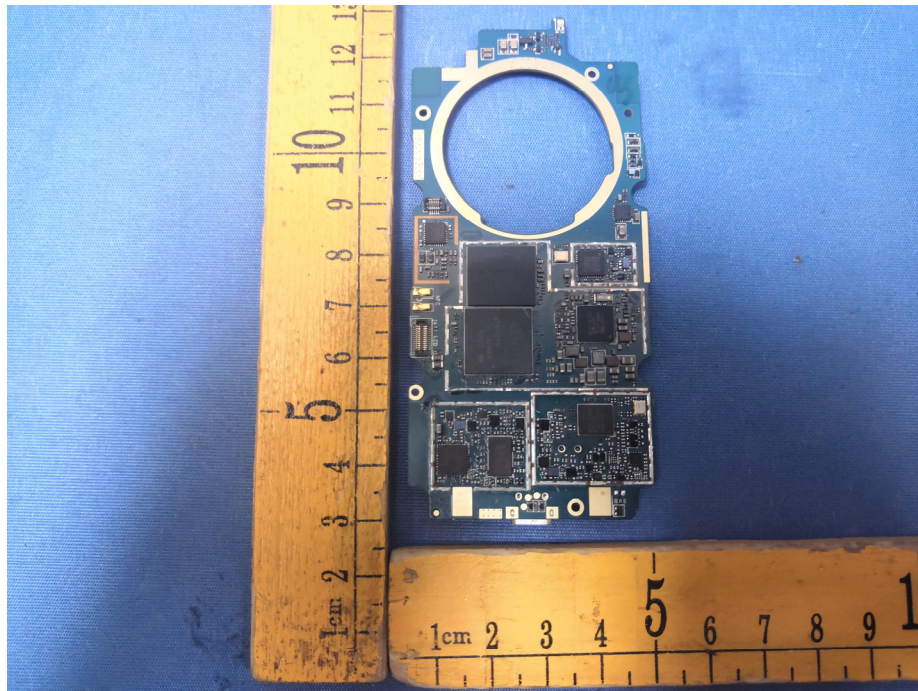

EUT – Internal View Model TE390 FCC ID: 2ANY6-TE390

Appendix WTS18S08121909W_Photos

BT/WIFI/BLE ANT.

GSM/WCDMA/LTE ANT.

Appendix WTS18S08121909W_Photos

Appendix WTS18S08121909W_Photos

Appendix WTS18S08121909W_Photos

====End=====