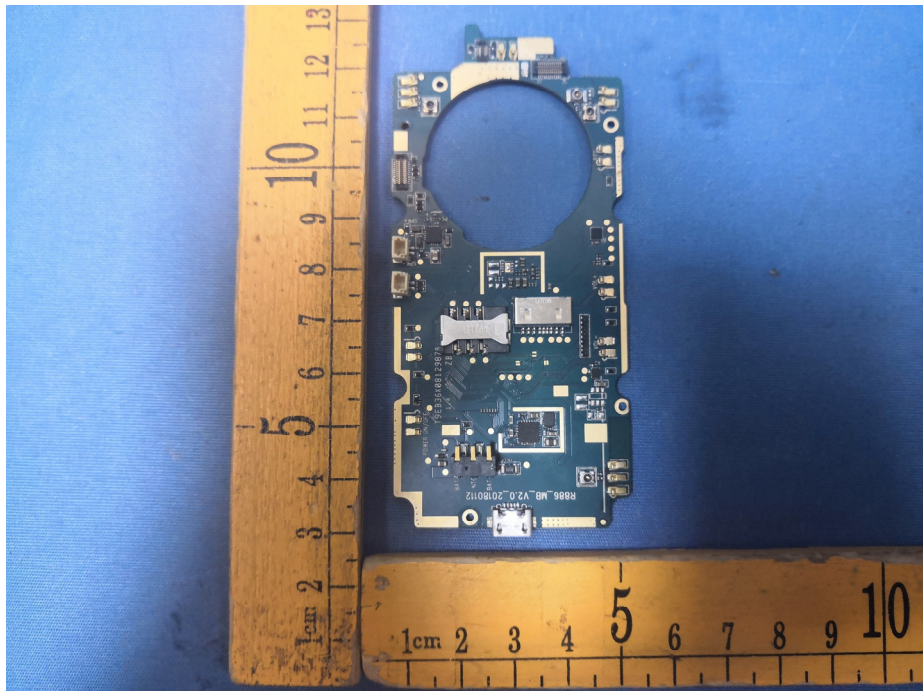

EUT – Internal View Model TE390 FCC ID: 2ANY6-TE390

Appendix WTS18S08121909W_Photos

BT/WIFI/BLE ANT.

GSM/WCDMA/LTE ANT.

Appendix WTS18S08121909W_Photos

Appendix WTS18S08121909W_Photos

Appendix WTS18S08121909W_Photos

====End=====