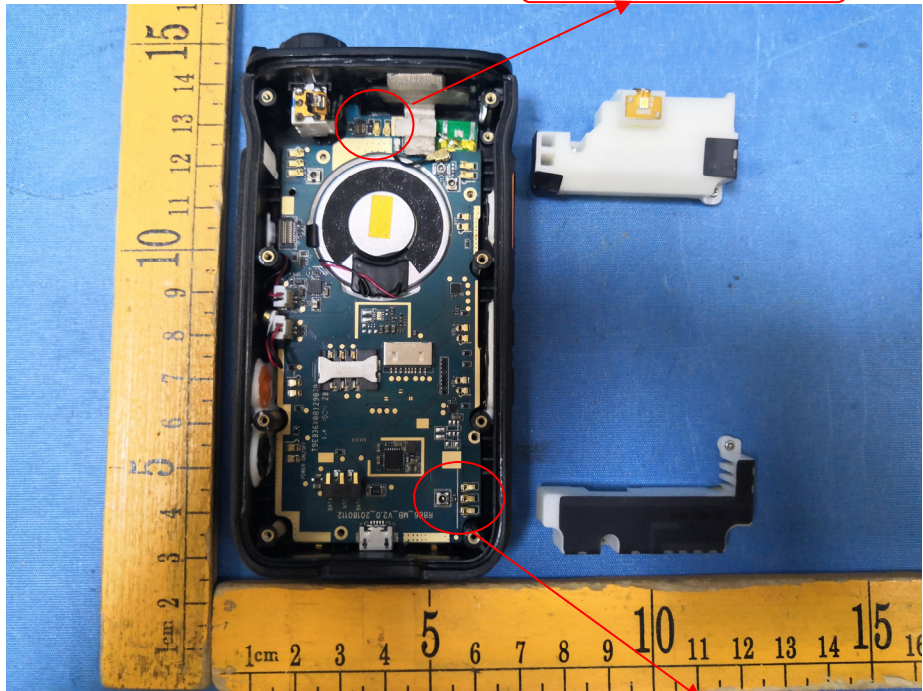

EUT – Internal View Model TE390 FCC ID: 2ANY6-TE390

Appendix WTS18S08121909W_Photos

BT/WIFI/BLE ANT.

GSM/WCDMA/LTE ANT.

Appendix WTS18S08121909W_Photos

Appendix WTS18S08121909W_Photos

Appendix WTS18S08121909W_Photos