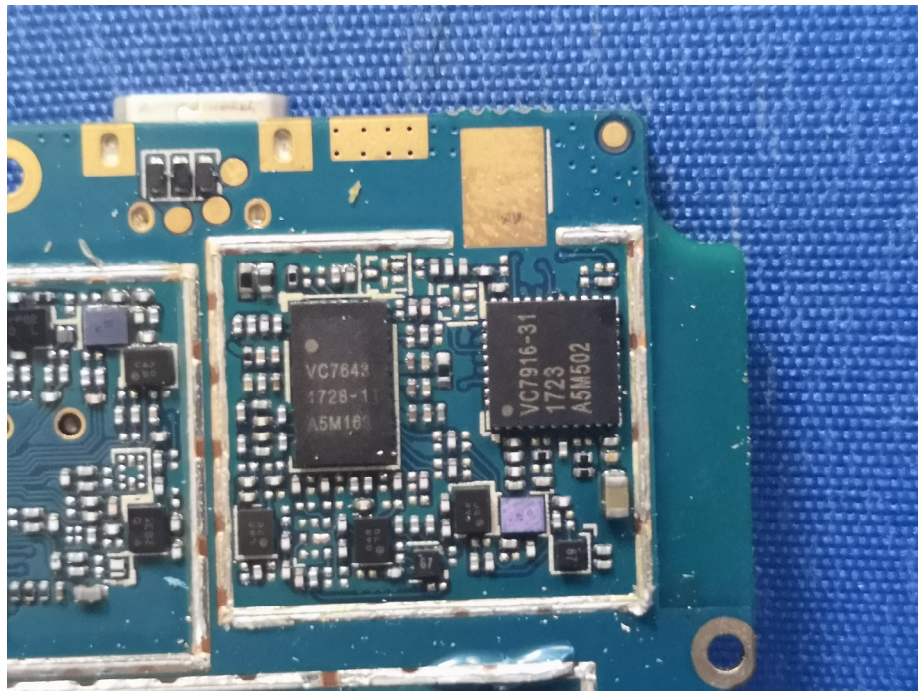

EUT – Internal View Model TE390 FCC ID: 2ANY6-TE390

Appendix WTS18S08121909W_Photos

BT/WIFI/BLE ANT.

GSM/WCDMA/LTE ANT.

Appendix WTS18S08121909W_Photos

Appendix WTS18S08121909W_Photos

Appendix WTS18S08121909W_Photos

====End=====