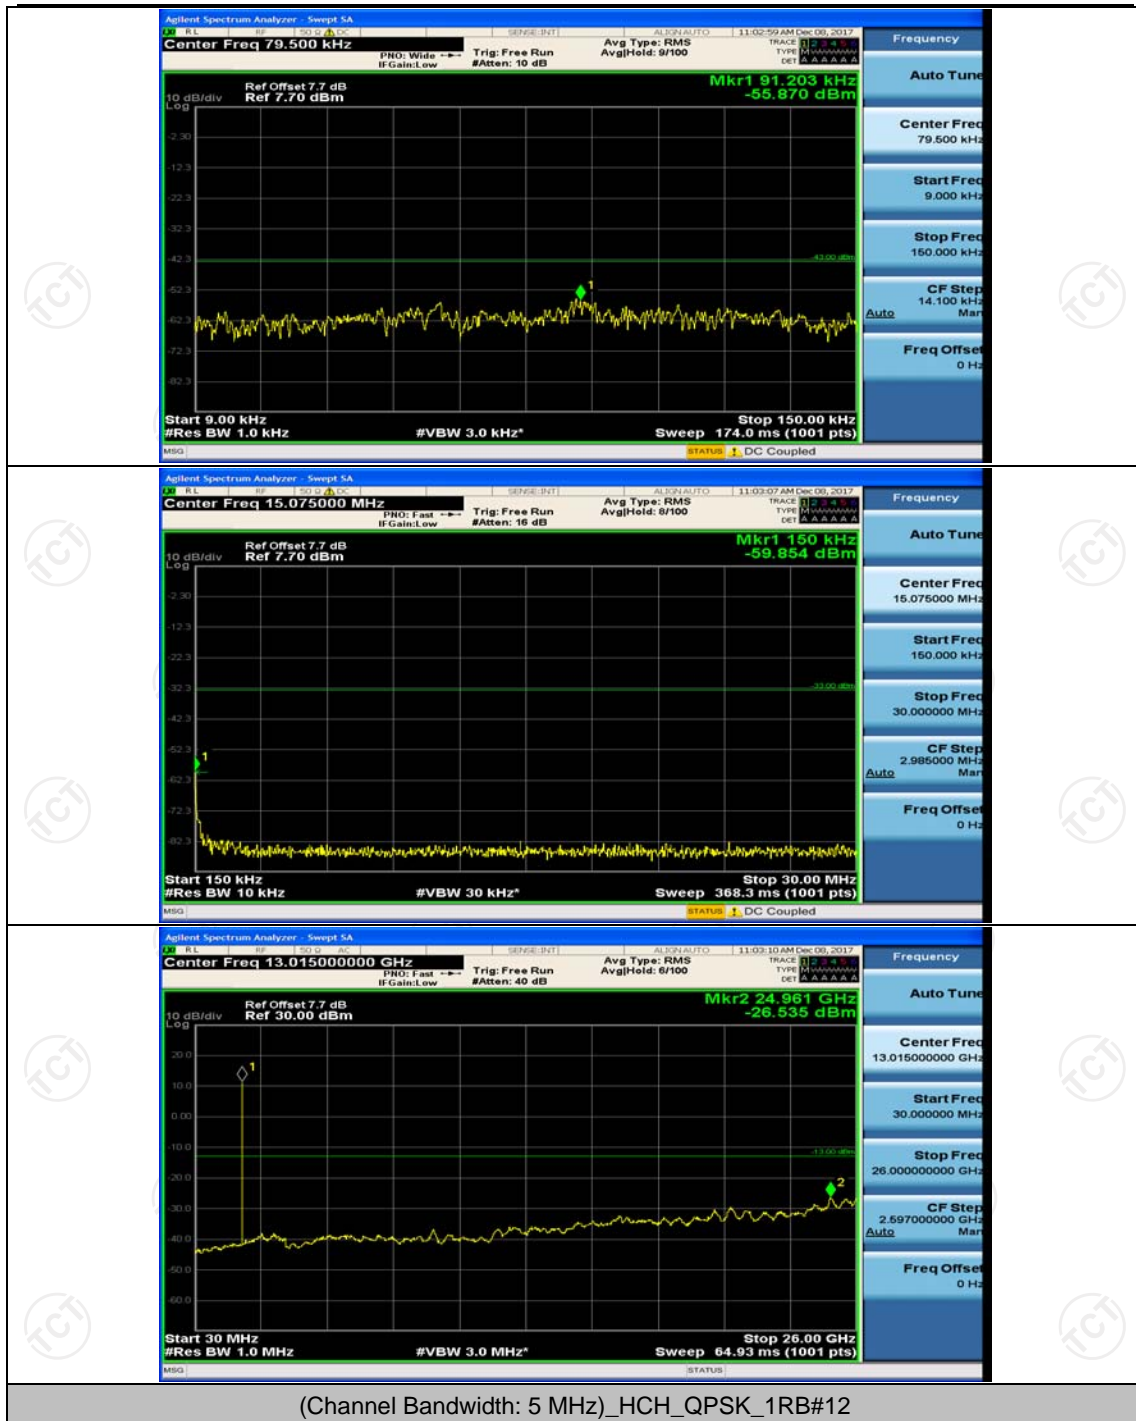

(Channel Bandwidth: 1.4 MHz)_LCH_16QAM_1RB#0

(Channel Bandwidth: 1.4 MHz)_MCH_16QAM_1RB#0

(Channel Bandwidth: 1.4 MHz)_HCH_16QAM_1RB#0

Channel Bandwidth: 3 MHz

(Channel Bandwidth: 3 MHz)_LCH_QPSK_1RB#0

(Channel Bandwidth: 3 MHz)_MCH_QPSK_1RB#0

(Channel Bandwidth: 3 MHz)_HCH_QPSK_1RB#0

(Channel Bandwidth: 3 MHz)_LCH_16QAM_1RB#0

(Channel Bandwidth: 3 MHz)_MCH_16QAM_1RB#0

(Channel Bandwidth: 3 MHz)_HCH_16QAM_1RB#0

Channel Bandwidth: 5 MHz

(Channel Bandwidth: 5 MHz)_MCH_QPSK_1RB#0

(Channel Bandwidth: 5 MHz)_HCH_QPSK_1RB#0

(Channel Bandwidth: 5 MHz)_LCH_16QAM_1RB#0