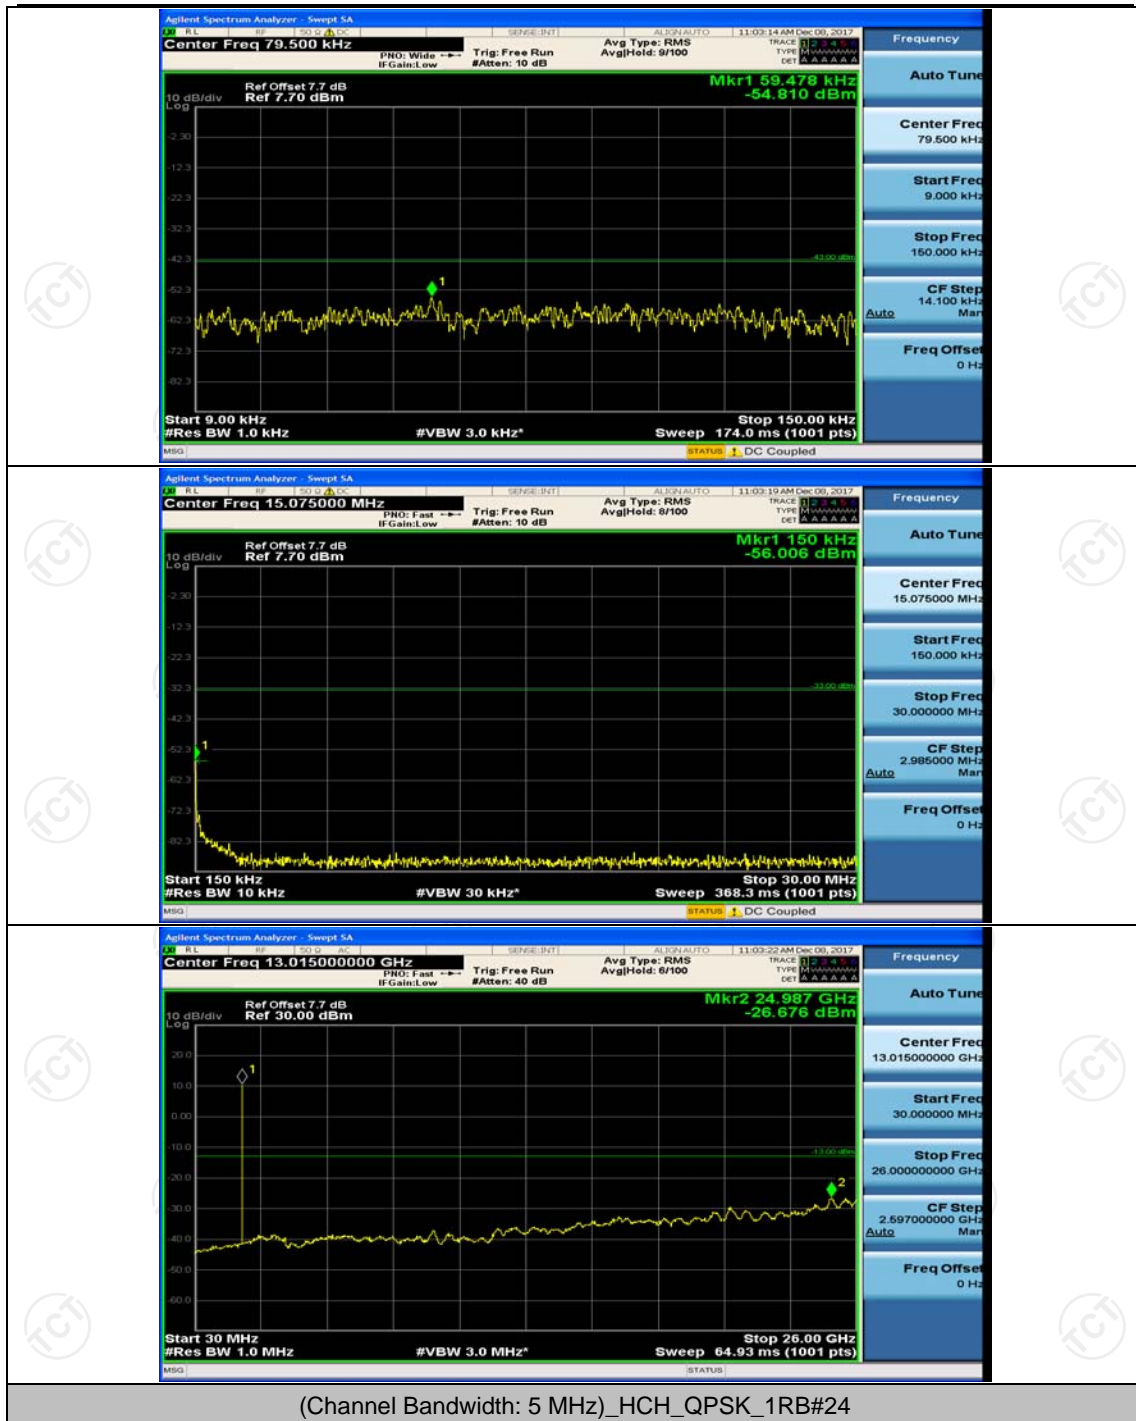

(Channel Bandwidth: 1.4 MHz)_LCH_16QAM_1RB#0

(Channel Bandwidth: 1.4 MHz)_MCH_16QAM_1RB#0

(Channel Bandwidth: 1.4 MHz)_HCH_16QAM_1RB#0

Channel Bandwidth: 3 MHz

(Channel Bandwidth: 3 MHz)_LCH_QPSK_1RB#0

(Channel Bandwidth: 3 MHz)_MCH_QPSK_1RB#0

(Channel Bandwidth: 3 MHz)_HCH_QPSK_1RB#0

(Channel Bandwidth: 3 MHz)_LCH_16QAM_1RB#0

(Channel Bandwidth: 3 MHz)_MCH_16QAM_1RB#0

(Channel Bandwidth: 3 MHz)_HCH_16QAM_1RB#0

Channel Bandwidth: 5 MHz

(Channel Bandwidth: 5 MHz)_MCH_QPSK_1RB#0

(Channel Bandwidth: 5 MHz)_HCH_QPSK_1RB#0

(Channel Bandwidth: 5 MHz)_LCH_16QAM_1RB#0