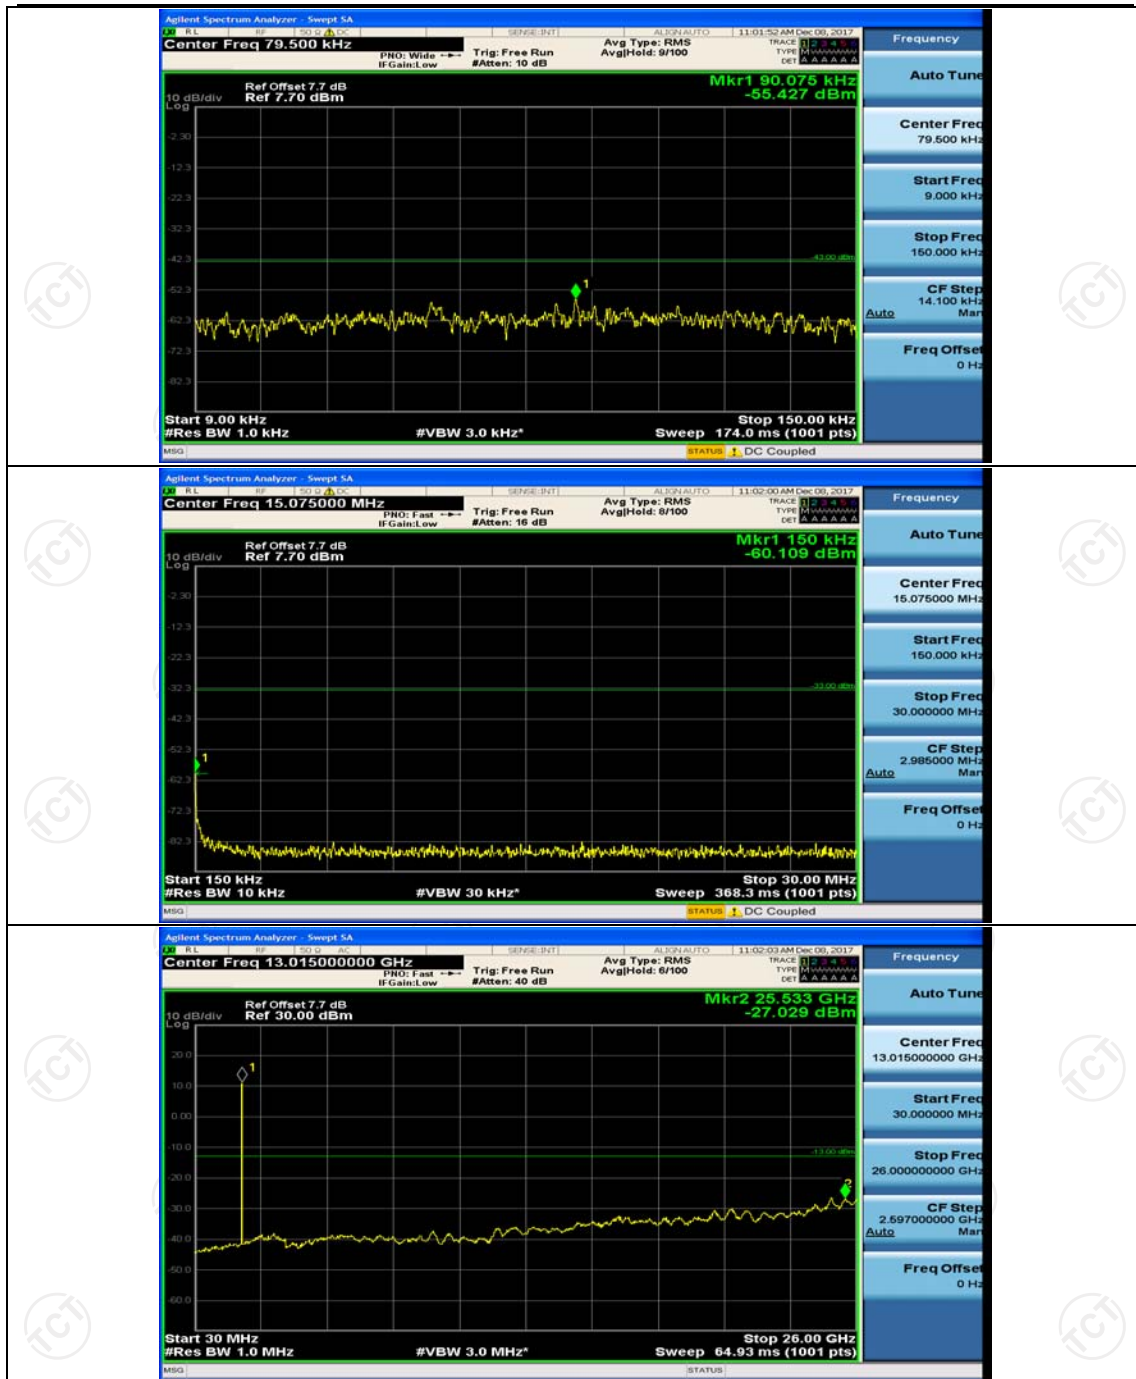

(Channel Bandwidth: 1.4 MHz)_LCH_16QAM_1RB#0

(Channel Bandwidth: 1.4 MHz)_MCH_16QAM_1RB#0

(Channel Bandwidth: 1.4 MHz)_HCH_16QAM_1RB#0

Channel Bandwidth: 3 MHz

(Channel Bandwidth: 3 MHz)_LCH_QPSK_1RB#0

(Channel Bandwidth: 3 MHz)_MCH_QPSK_1RB#0

(Channel Bandwidth: 3 MHz)_HCH_QPSK_1RB#0

(Channel Bandwidth: 3 MHz)_LCH_16QAM_1RB#0

(Channel Bandwidth: 3 MHz)_MCH_16QAM_1RB#0

(Channel Bandwidth: 3 MHz)_HCH_16QAM_1RB#0

Channel Bandwidth: 5 MHz

(Channel Bandwidth: 5 MHz)_MCH_QPSK_1RB#0

(Channel Bandwidth: 5 MHz)_HCH_QPSK_1RB#0

(Channel Bandwidth: 5 MHz)_LCH_16QAM_1RB#0