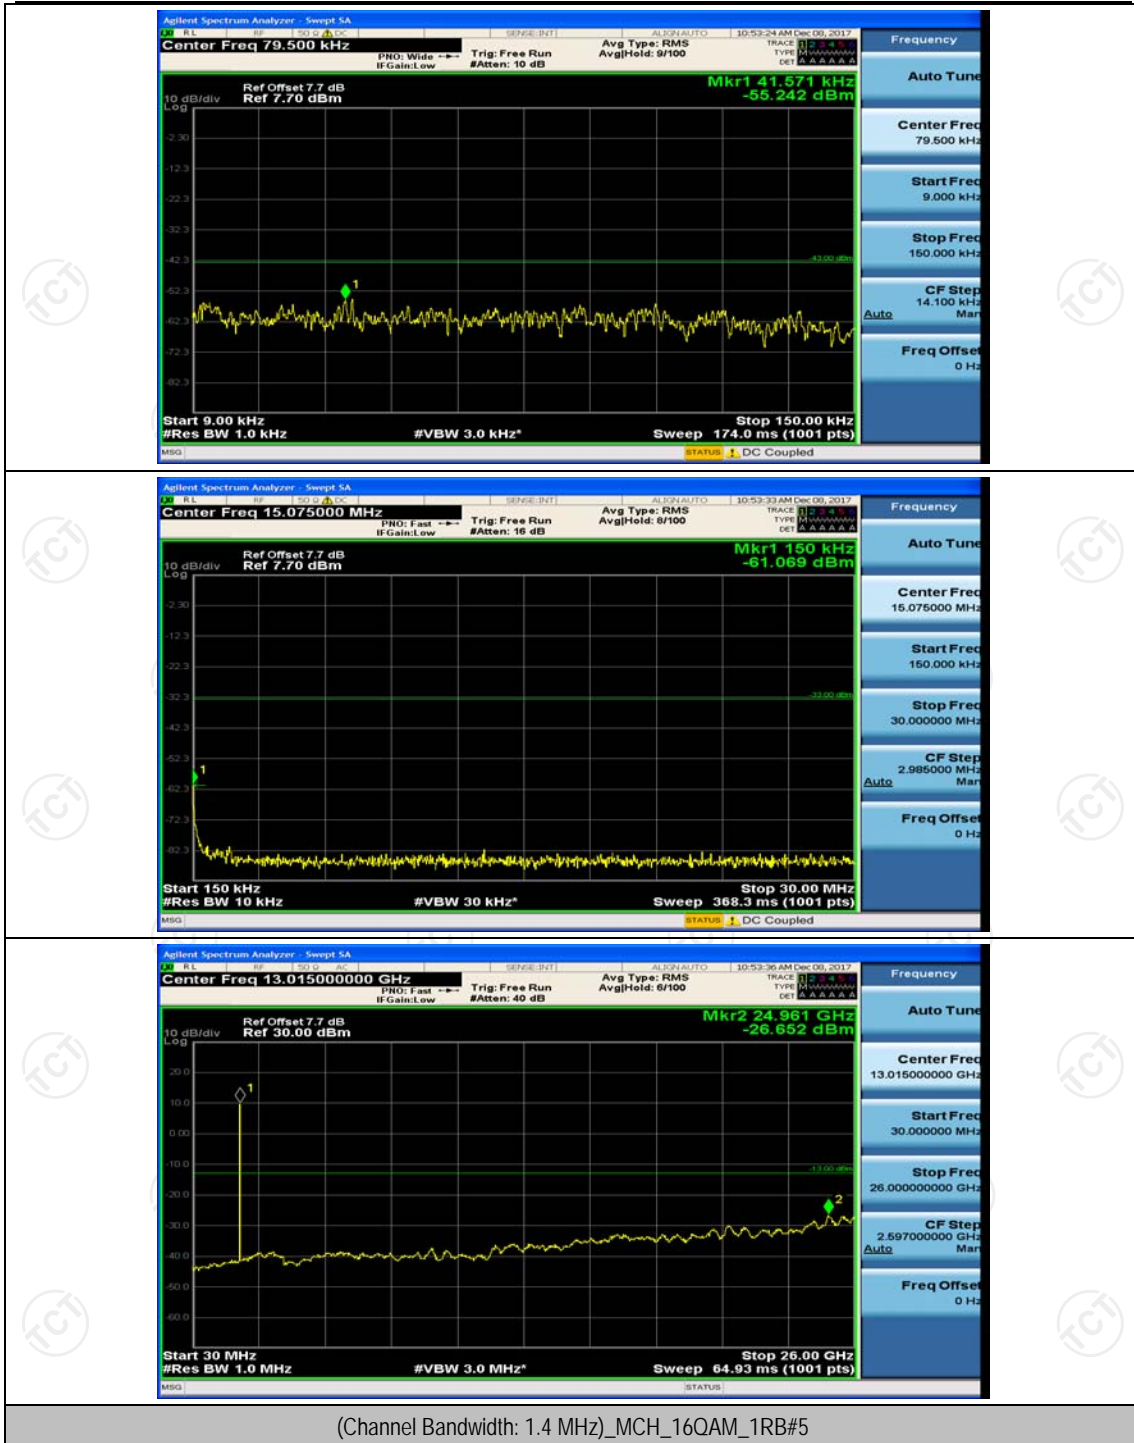

(Channel Bandwidth: 1.4 MHz)_LCH_16QAM_1RB#0

(Channel Bandwidth: 1.4 MHz)_MCH_16QAM_1RB#0

(Channel Bandwidth: 1.4 MHz)_HCH_16QAM_1RB#0

Channel Bandwidth: 3 MHz

(Channel Bandwidth: 3 MHz)_LCH_QPSK_1RB#0

(Channel Bandwidth: 3 MHz)_MCH_QPSK_1RB#0

(Channel Bandwidth: 3 MHz)_HCH_QPSK_1RB#0

(Channel Bandwidth: 3 MHz)_LCH_16QAM_1RB#0

(Channel Bandwidth: 3 MHz)_MCH_16QAM_1RB#0

(Channel Bandwidth: 3 MHz)_HCH_16QAM_1RB#0

Channel Bandwidth: 5 MHz

(Channel Bandwidth: 5 MHz)_MCH_QPSK_1RB#0