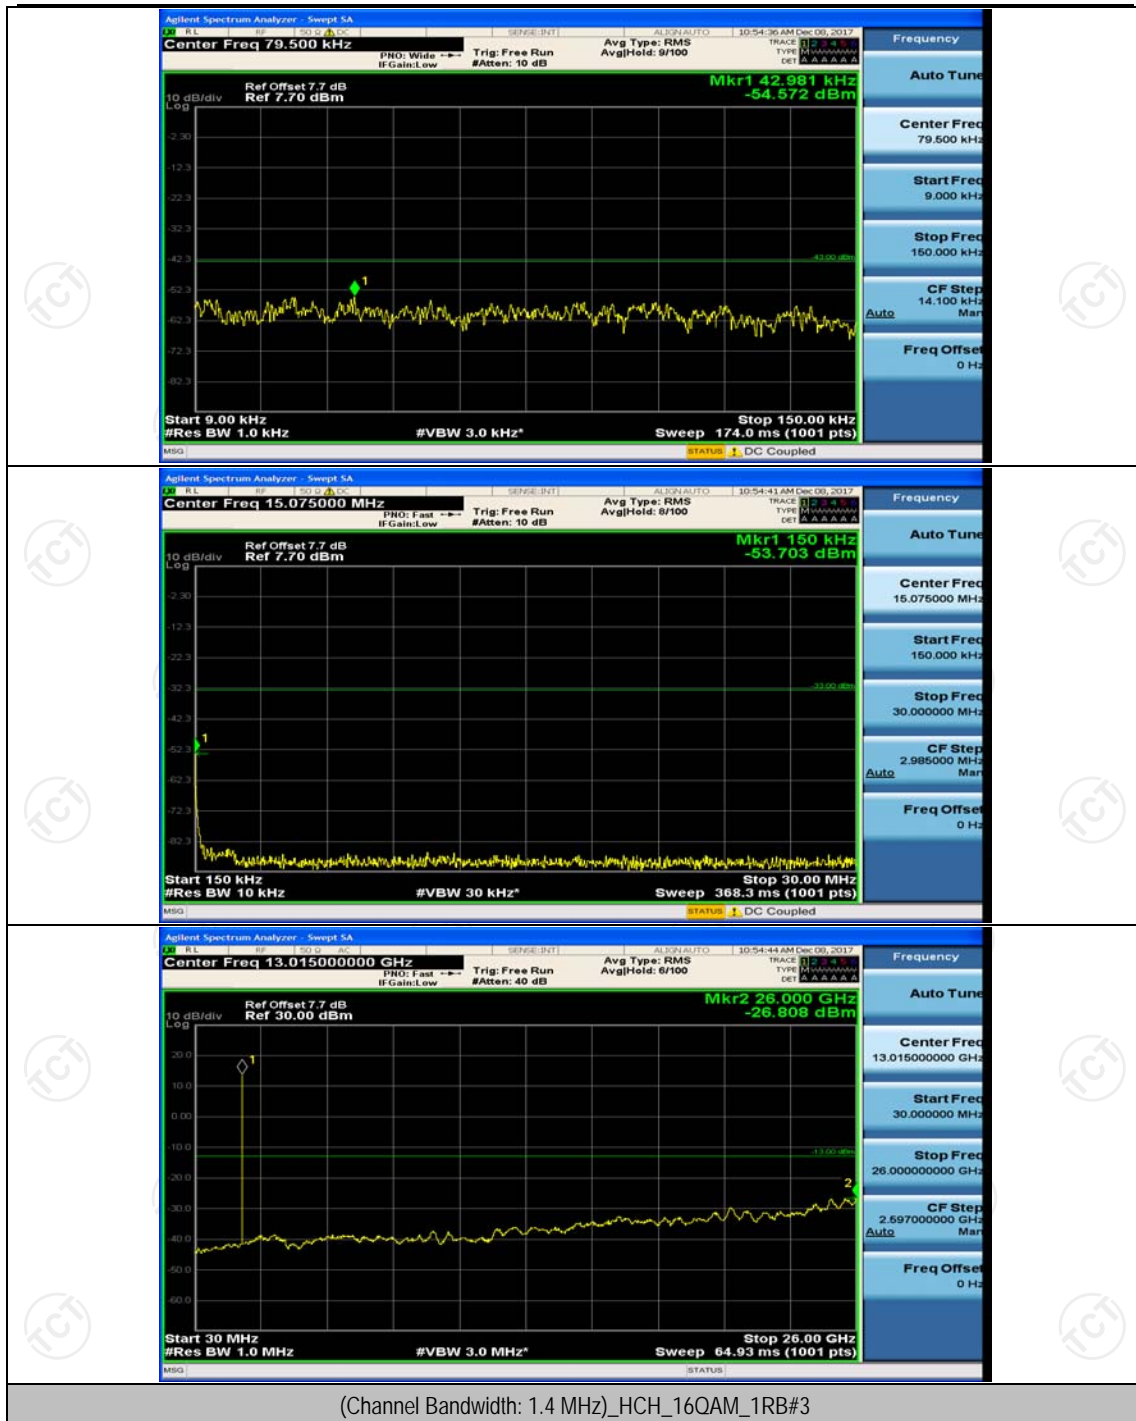

(Channel Bandwidth: 1.4 MHz)_LCH_16QAM_1RB#0

(Channel Bandwidth: 1.4 MHz)_MCH_16QAM_1RB#0

(Channel Bandwidth: 1.4 MHz)_HCH_16QAM_1RB#0

Channel Bandwidth: 3 MHz

(Channel Bandwidth: 3 MHz)_LCH_QPSK_1RB#0

(Channel Bandwidth: 3 MHz)_MCH_QPSK_1RB#0

(Channel Bandwidth: 3 MHz)_HCH_QPSK_1RB#0

(Channel Bandwidth: 3 MHz)_LCH_16QAM_1RB#0

(Channel Bandwidth: 3 MHz)_MCH_16QAM_1RB#0

(Channel Bandwidth: 3 MHz)_HCH_16QAM_1RB#0

Channel Bandwidth: 5 MHz

(Channel Bandwidth: 5 MHz)_MCH_QPSK_1RB#0