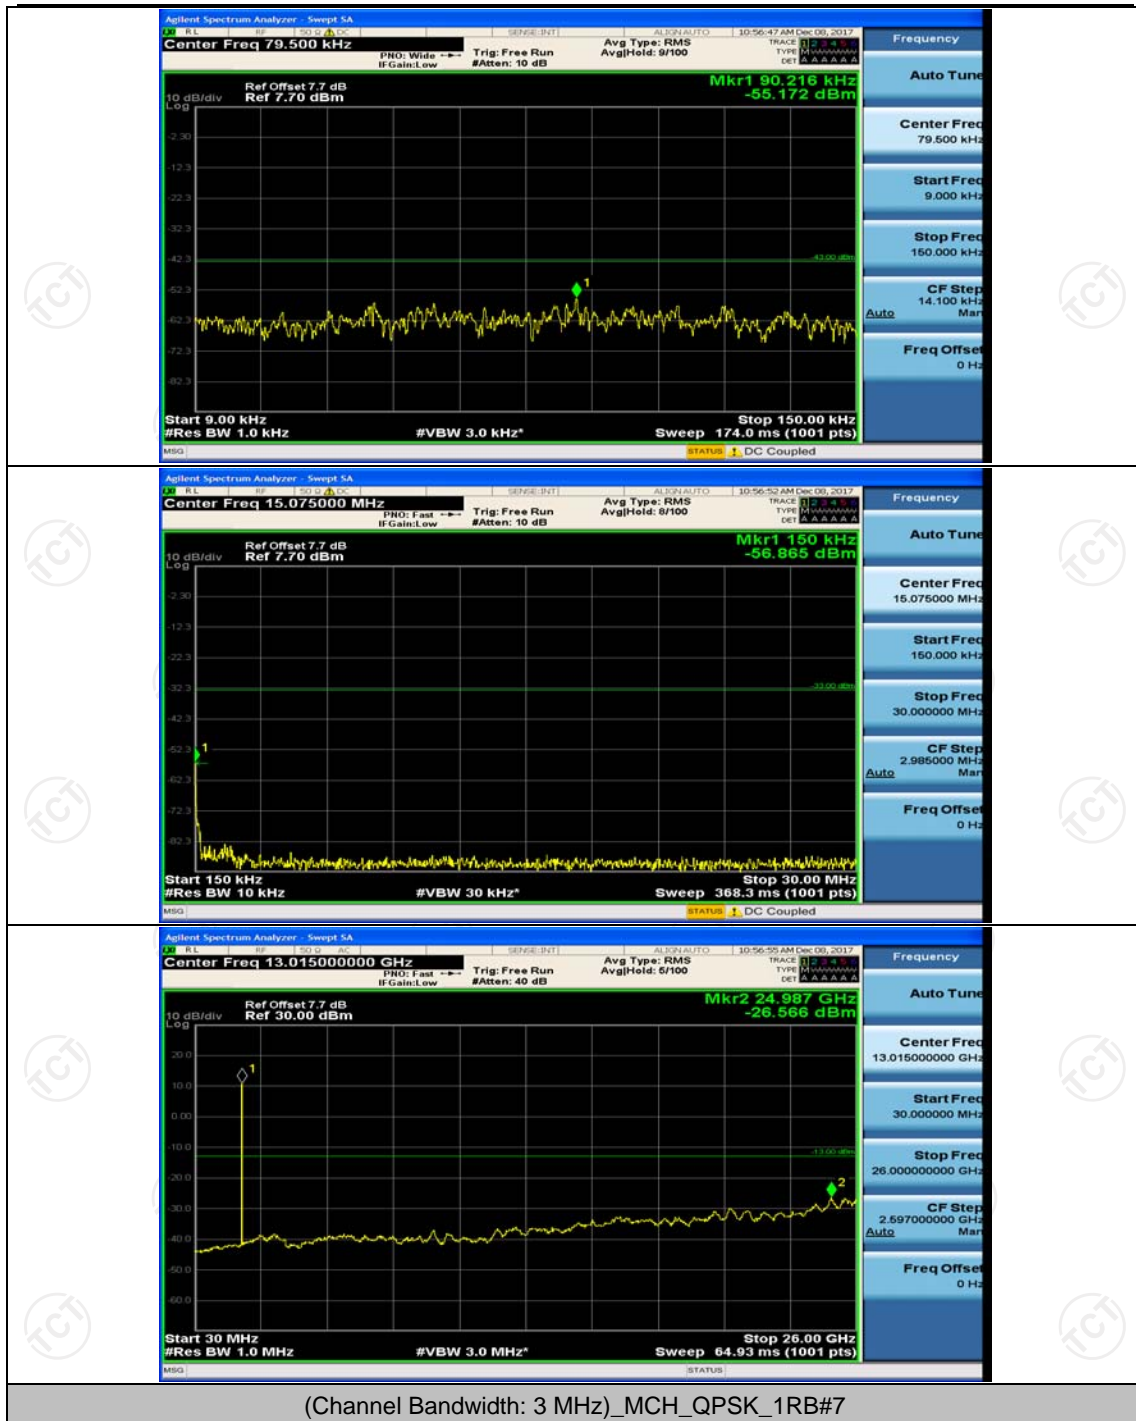

(Channel Bandwidth: 1.4 MHz)_LCH_16QAM_1RB#0

(Channel Bandwidth: 1.4 MHz)_MCH_16QAM_1RB#0

(Channel Bandwidth: 1.4 MHz)_HCH_16QAM_1RB#0

Channel Bandwidth: 3 MHz

(Channel Bandwidth: 3 MHz)_LCH_QPSK_1RB#0

(Channel Bandwidth: 3 MHz)_MCH_QPSK_1RB#0

(Channel Bandwidth: 3 MHz)_HCH_QPSK_1RB#0

(Channel Bandwidth: 3 MHz)_LCH_16QAM_1RB#0

(Channel Bandwidth: 3 MHz)_MCH_16QAM_1RB#0

(Channel Bandwidth: 3 MHz)_HCH_16QAM_1RB#0

Channel Bandwidth: 5 MHz

(Channel Bandwidth: 5 MHz)_MCH_QPSK_1RB#0