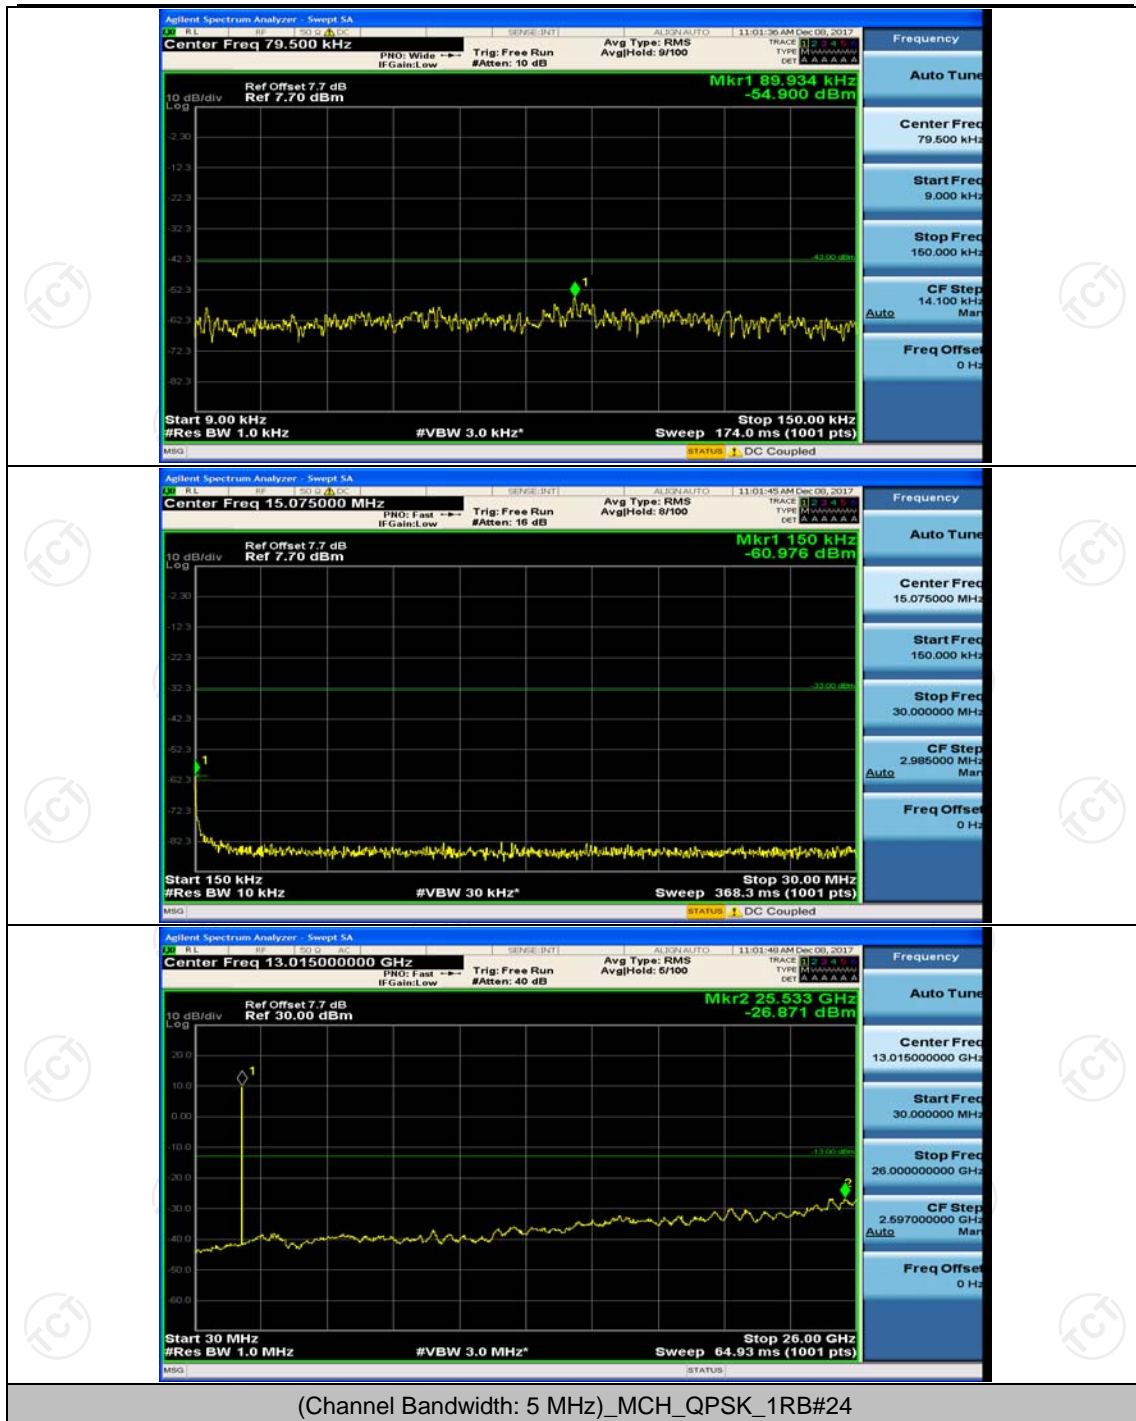

(Channel Bandwidth: 1.4 MHz)_LCH_16QAM_1RB#0

(Channel Bandwidth: 1.4 MHz)_MCH_16QAM_1RB#0

(Channel Bandwidth: 1.4 MHz)_HCH_16QAM_1RB#0

Channel Bandwidth: 3 MHz

(Channel Bandwidth: 3 MHz)_LCH_QPSK_1RB#0

(Channel Bandwidth: 3 MHz)_MCH_QPSK_1RB#0

(Channel Bandwidth: 3 MHz)_HCH_QPSK_1RB#0

(Channel Bandwidth: 3 MHz)_LCH_16QAM_1RB#0

(Channel Bandwidth: 3 MHz)_MCH_16QAM_1RB#0

(Channel Bandwidth: 3 MHz)_HCH_16QAM_1RB#0

Channel Bandwidth: 5 MHz

(Channel Bandwidth: 5 MHz)_MCH_QPSK_1RB#0

(Channel Bandwidth: 5 MHz)_HCH_QPSK_1RB#0

(Channel Bandwidth: 5 MHz)_LCH_16QAM_1RB#0