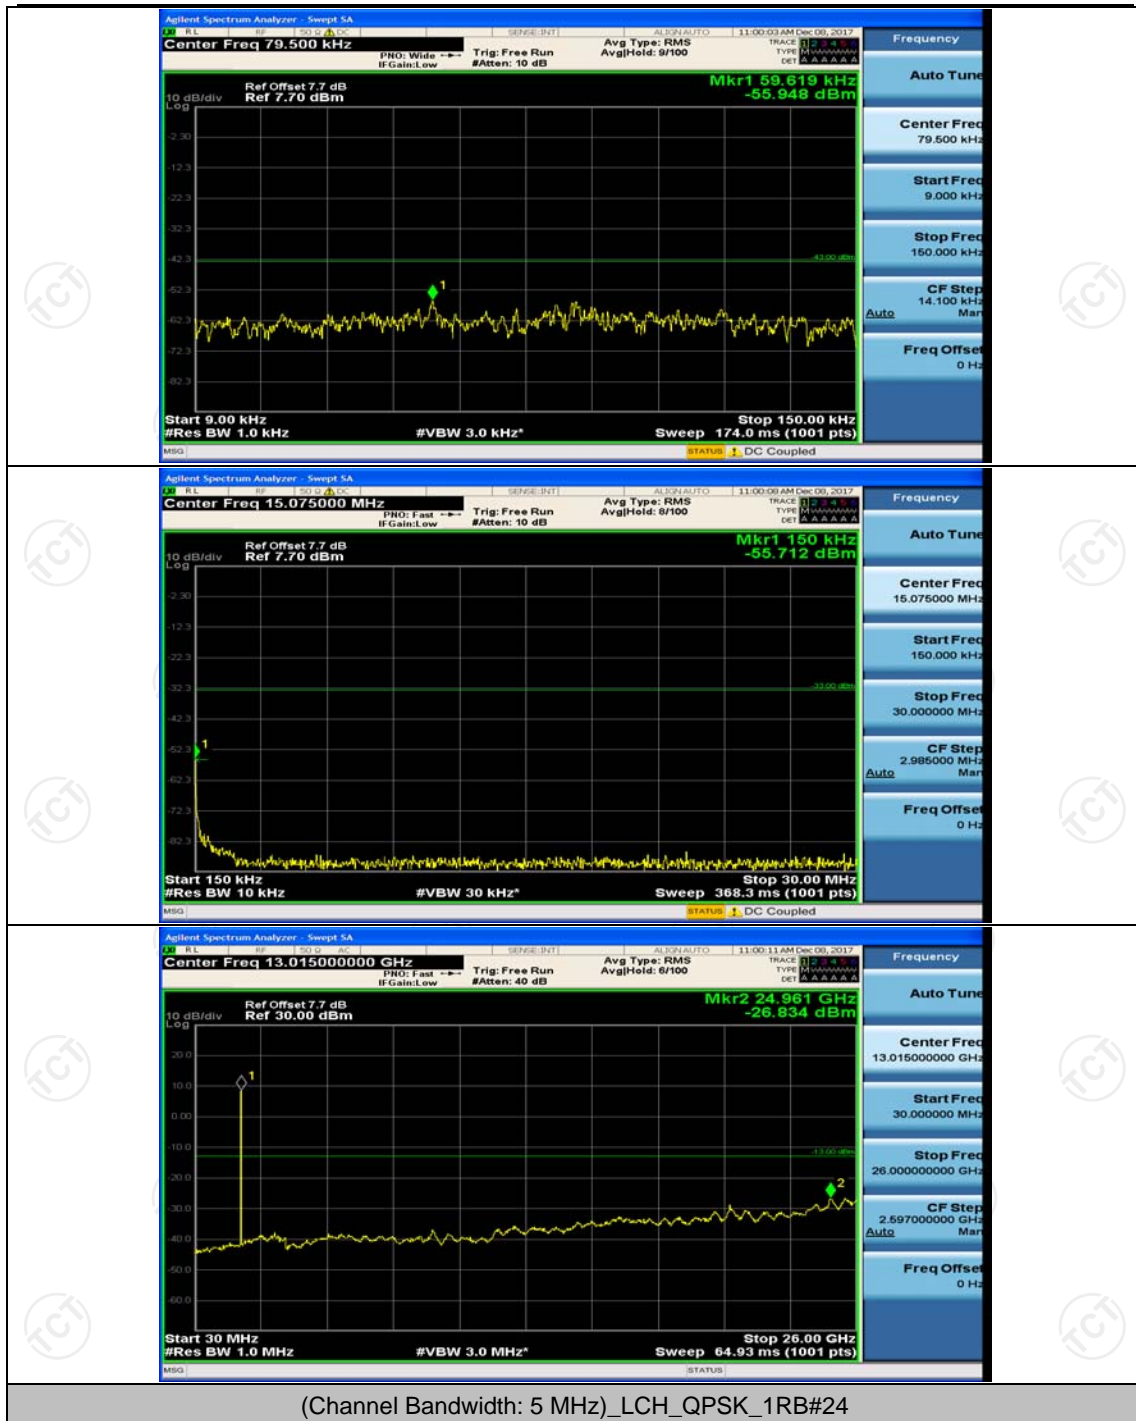

(Channel Bandwidth: 1.4 MHz)_LCH_16QAM_1RB#0

(Channel Bandwidth: 1.4 MHz)_MCH_16QAM_1RB#0

(Channel Bandwidth: 1.4 MHz)_HCH_16QAM_1RB#0

Channel Bandwidth: 3 MHz

(Channel Bandwidth: 3 MHz)_LCH_QPSK_1RB#0

(Channel Bandwidth: 3 MHz)_MCH_QPSK_1RB#0

(Channel Bandwidth: 3 MHz)_HCH_QPSK_1RB#0

(Channel Bandwidth: 3 MHz)_LCH_16QAM_1RB#0

(Channel Bandwidth: 3 MHz)_MCH_16QAM_1RB#0

(Channel Bandwidth: 3 MHz)_HCH_16QAM_1RB#0

Channel Bandwidth: 5 MHz

(Channel Bandwidth: 5 MHz)_MCH_QPSK_1RB#0

(Channel Bandwidth: 5 MHz)_HCH_QPSK_1RB#0

(Channel Bandwidth: 5 MHz)_LCH_16QAM_1RB#0