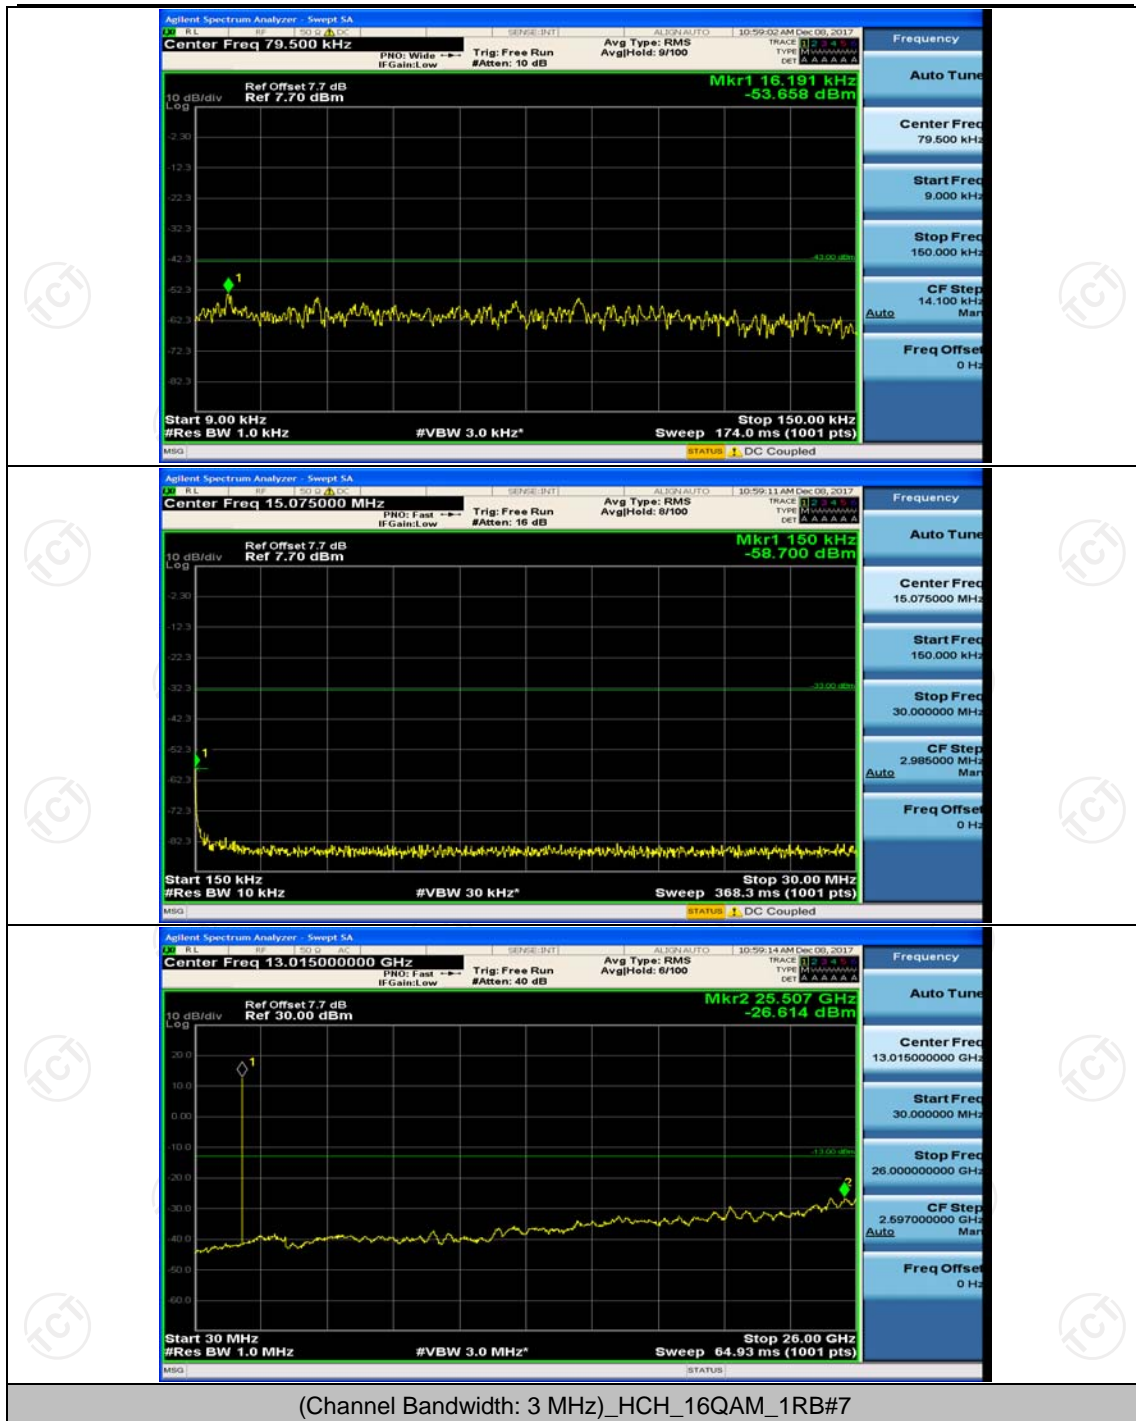

(Channel Bandwidth: 1.4 MHz)_LCH_16QAM_1RB#0

(Channel Bandwidth: 1.4 MHz)_MCH_16QAM_1RB#0

(Channel Bandwidth: 1.4 MHz)_HCH_16QAM_1RB#0

Channel Bandwidth: 3 MHz

(Channel Bandwidth: 3 MHz)_LCH_QPSK_1RB#0

(Channel Bandwidth: 3 MHz)_MCH_QPSK_1RB#0

(Channel Bandwidth: 3 MHz)_HCH_QPSK_1RB#0

(Channel Bandwidth: 3 MHz)_LCH_16QAM_1RB#0

(Channel Bandwidth: 3 MHz)_MCH_16QAM_1RB#0

(Channel Bandwidth: 3 MHz)_HCH_16QAM_1RB#0

Channel Bandwidth: 5 MHz

(Channel Bandwidth: 5 MHz)_MCH_QPSK_1RB#0

(Channel Bandwidth: 5 MHz)_HCH_QPSK_1RB#0

(Channel Bandwidth: 5 MHz)_LCH_16QAM_1RB#0