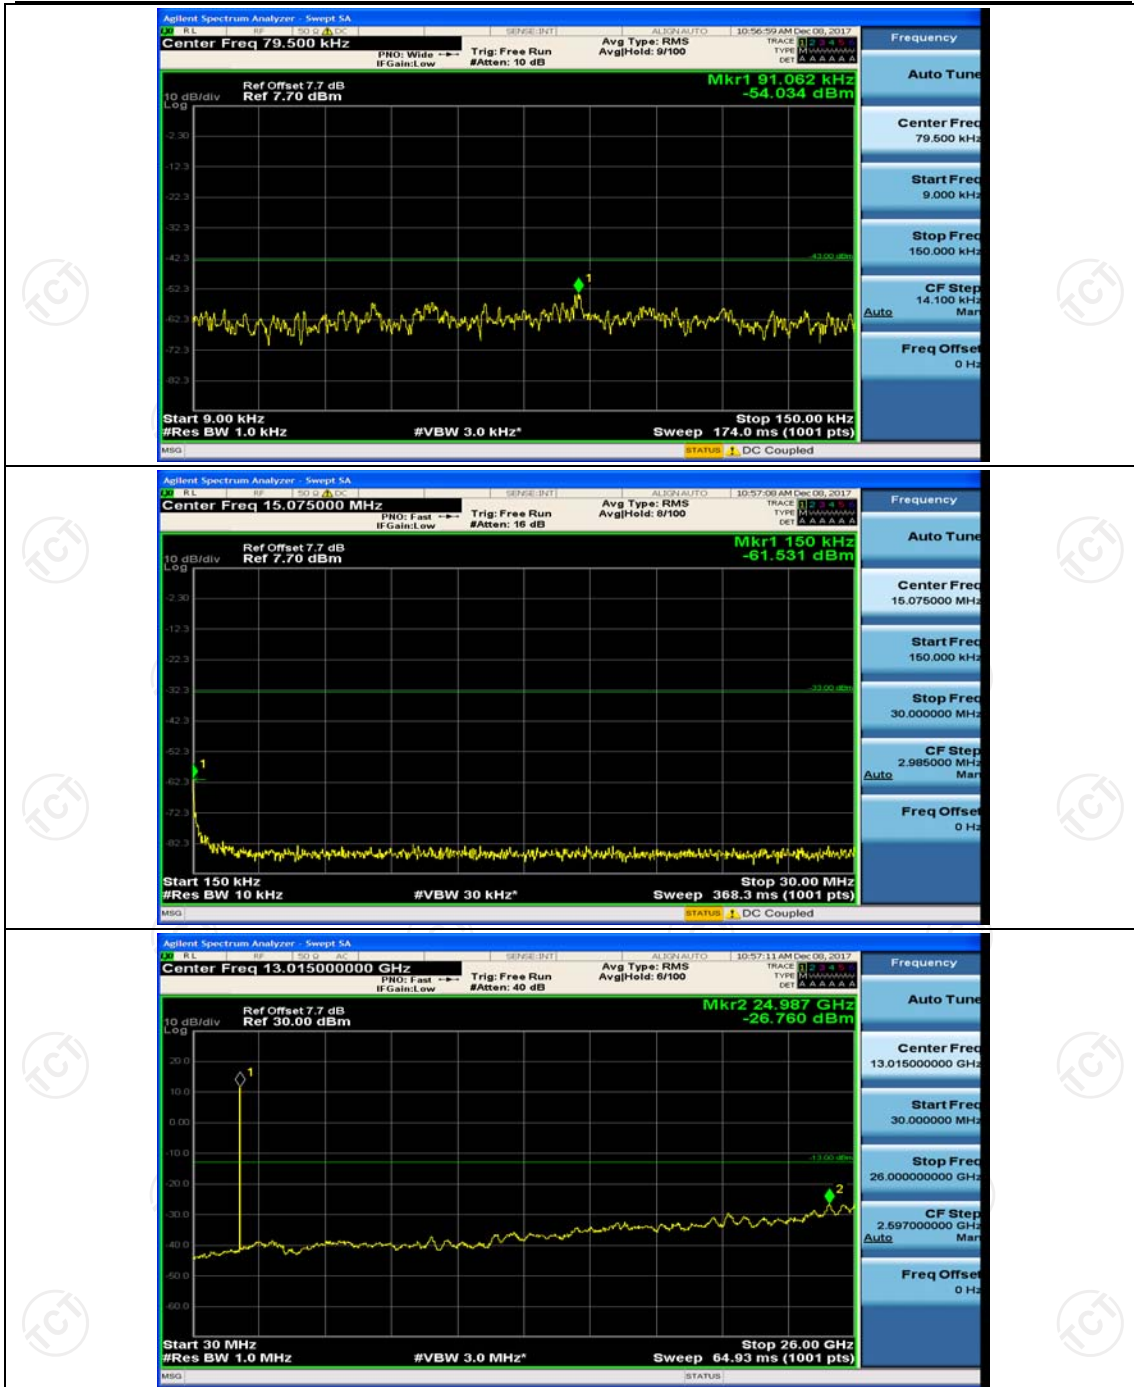

(Channel Bandwidth: 1.4 MHz)_LCH_16QAM_1RB#0

(Channel Bandwidth: 1.4 MHz)_MCH_16QAM_1RB#0

(Channel Bandwidth: 1.4 MHz)_HCH_16QAM_1RB#0

Channel Bandwidth: 3 MHz

(Channel Bandwidth: 3 MHz)_LCH_QPSK_1RB#0

(Channel Bandwidth: 3 MHz)_MCH_QPSK_1RB#0

(Channel Bandwidth: 3 MHz)_HCH_QPSK_1RB#0

(Channel Bandwidth: 3 MHz)_LCH_16QAM_1RB#0

(Channel Bandwidth: 3 MHz)_MCH_16QAM_1RB#0

(Channel Bandwidth: 3 MHz)_HCH_16QAM_1RB#0

Channel Bandwidth: 5 MHz

(Channel Bandwidth: 5 MHz)_MCH_QPSK_1RB#0