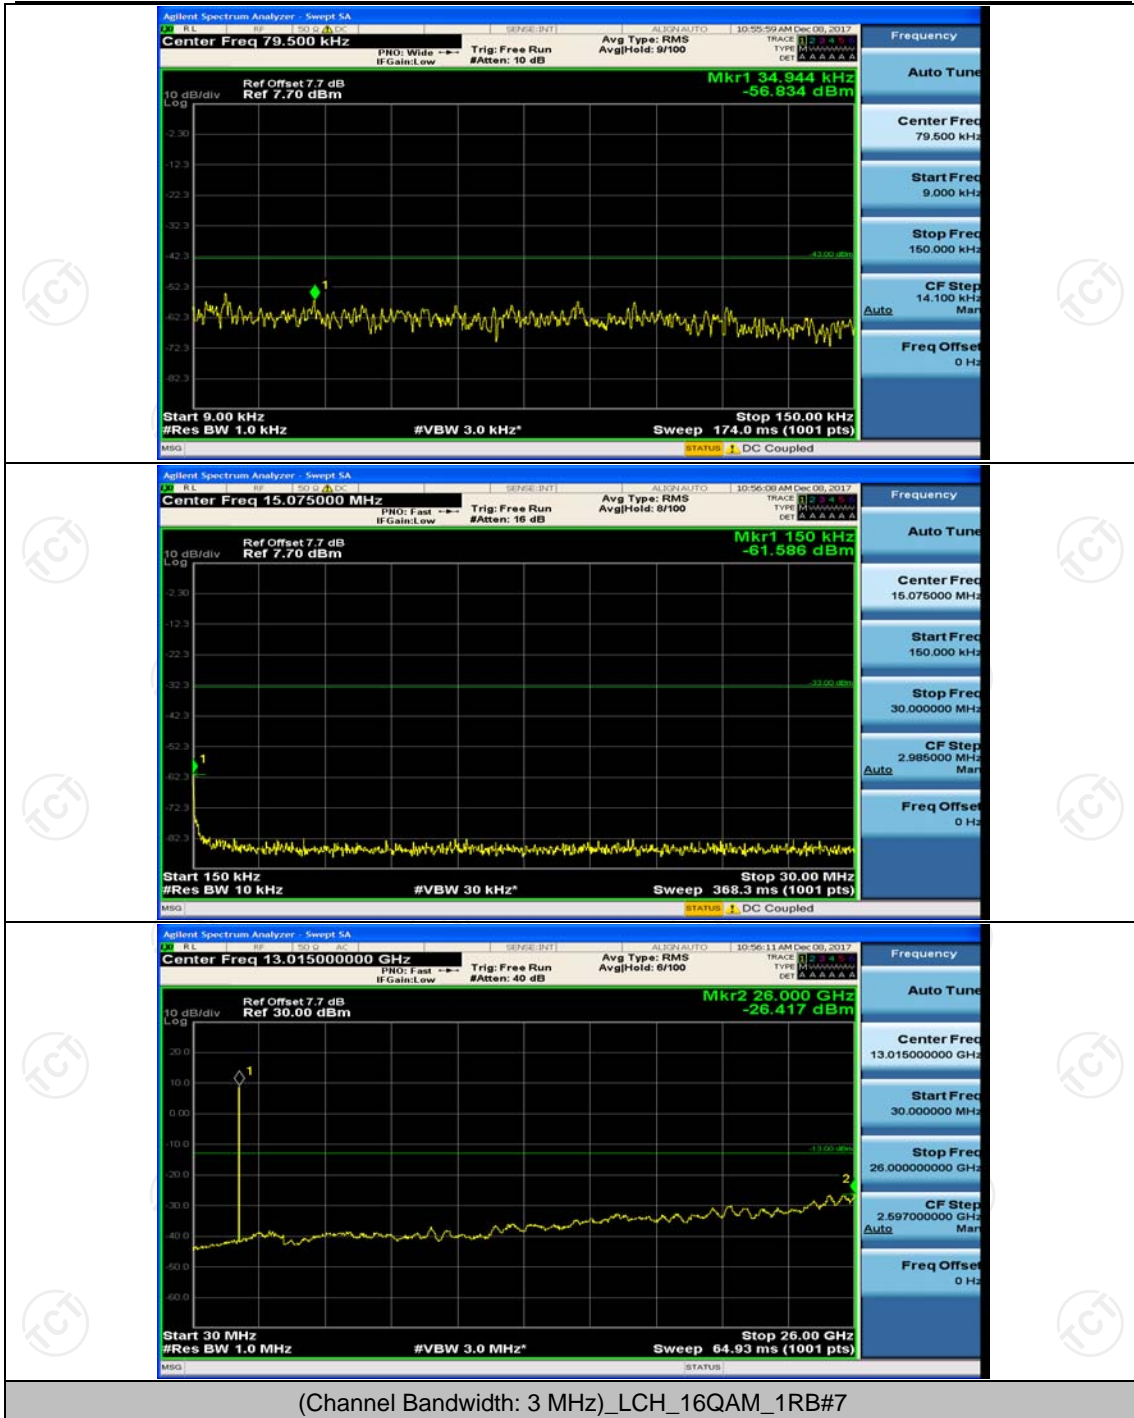

(Channel Bandwidth: 1.4 MHz)_LCH_16QAM_1RB#0

(Channel Bandwidth: 1.4 MHz)_MCH_16QAM_1RB#0

(Channel Bandwidth: 1.4 MHz)_HCH_16QAM_1RB#0

Channel Bandwidth: 3 MHz

(Channel Bandwidth: 3 MHz)_LCH_QPSK_1RB#0

(Channel Bandwidth: 3 MHz)_MCH_QPSK_1RB#0

(Channel Bandwidth: 3 MHz)_HCH_QPSK_1RB#0

(Channel Bandwidth: 3 MHz)_LCH_16QAM_1RB#0

(Channel Bandwidth: 3 MHz)_MCH_16QAM_1RB#0

(Channel Bandwidth: 3 MHz)_HCH_16QAM_1RB#0

Channel Bandwidth: 5 MHz

(Channel Bandwidth: 5 MHz)_MCH_QPSK_1RB#0