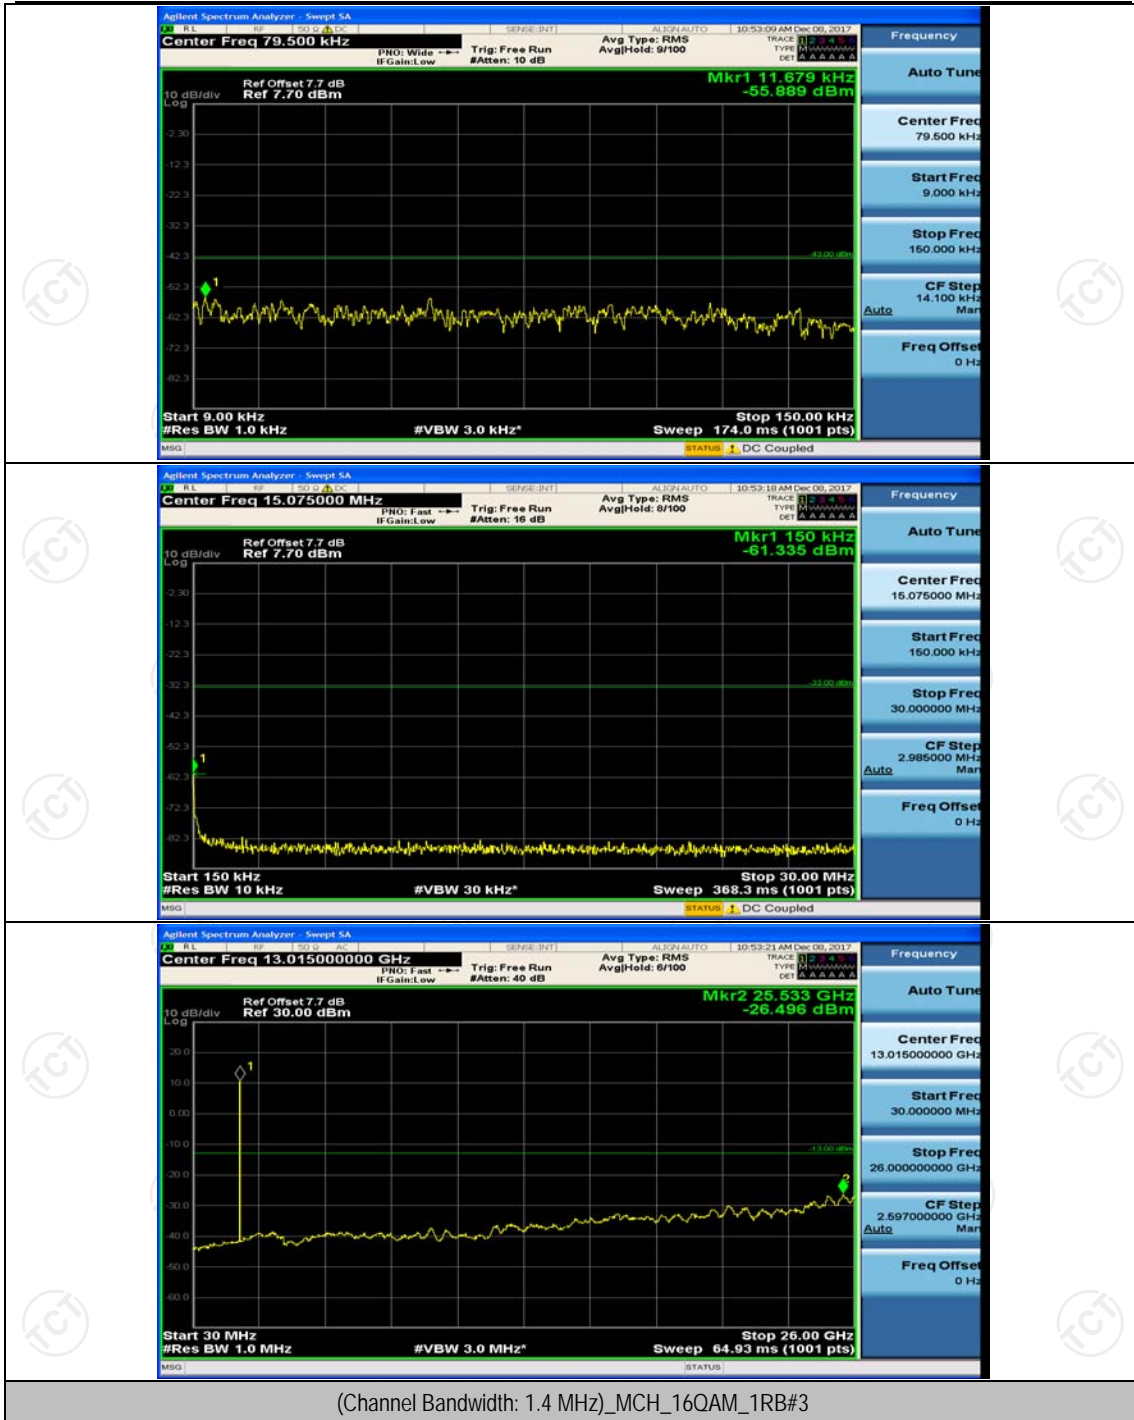

(Channel Bandwidth: 1.4 MHz)_LCH_16QAM_1RB#0

(Channel Bandwidth: 1.4 MHz)_MCH_16QAM_1RB#0

(Channel Bandwidth: 1.4 MHz)_HCH_16QAM_1RB#0

Channel Bandwidth: 3 MHz

(Channel Bandwidth: 3 MHz)_LCH_QPSK_1RB#0

(Channel Bandwidth: 3 MHz)_MCH_QPSK_1RB#0

(Channel Bandwidth: 3 MHz)_HCH_QPSK_1RB#0

(Channel Bandwidth: 3 MHz)_LCH_16QAM_1RB#0

(Channel Bandwidth: 3 MHz)_MCH_16QAM_1RB#0

(Channel Bandwidth: 3 MHz)_HCH_16QAM_1RB#0

Channel Bandwidth: 5 MHz

(Channel Bandwidth: 5 MHz)_MCH_QPSK_1RB#0