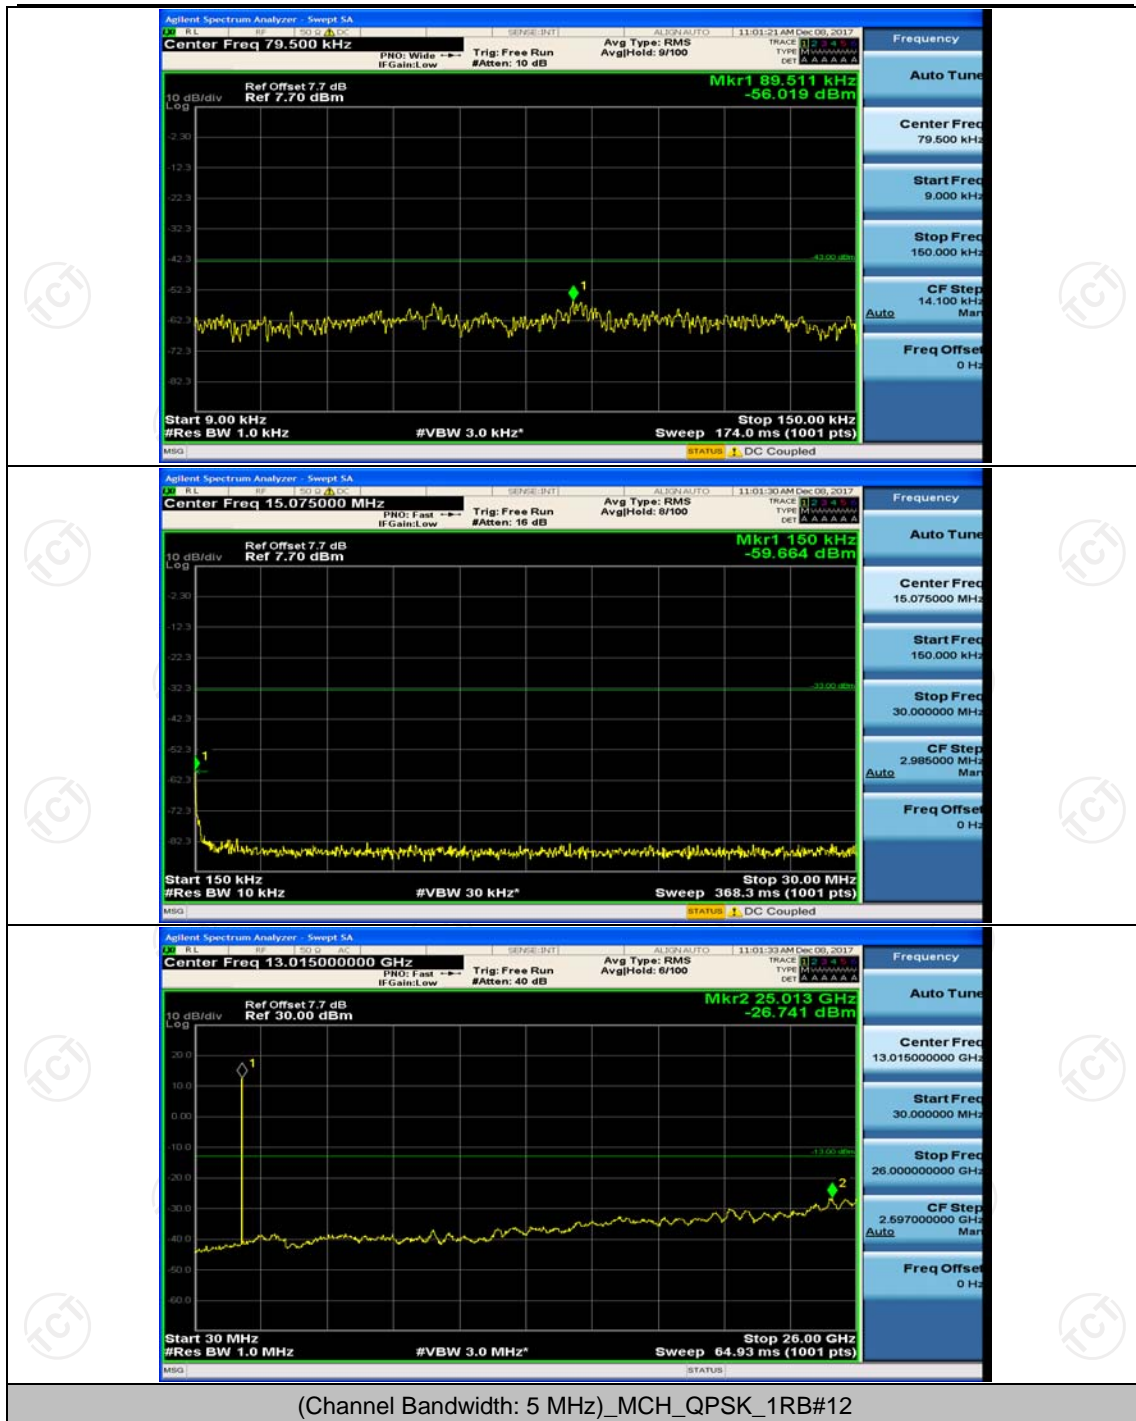

(Channel Bandwidth: 1.4 MHz)_LCH_16QAM_1RB#0

(Channel Bandwidth: 1.4 MHz)_MCH_16QAM_1RB#0

(Channel Bandwidth: 1.4 MHz)_HCH_16QAM_1RB#0

Channel Bandwidth: 3 MHz

(Channel Bandwidth: 3 MHz)_LCH_QPSK_1RB#0

(Channel Bandwidth: 3 MHz)_MCH_QPSK_1RB#0

(Channel Bandwidth: 3 MHz)_HCH_QPSK_1RB#0

(Channel Bandwidth: 3 MHz)_LCH_16QAM_1RB#0

(Channel Bandwidth: 3 MHz)_MCH_16QAM_1RB#0

(Channel Bandwidth: 3 MHz)_HCH_16QAM_1RB#0

Channel Bandwidth: 5 MHz

(Channel Bandwidth: 5 MHz)_MCH_QPSK_1RB#0

(Channel Bandwidth: 5 MHz)_HCH_QPSK_1RB#0

(Channel Bandwidth: 5 MHz)_LCH_16QAM_1RB#0