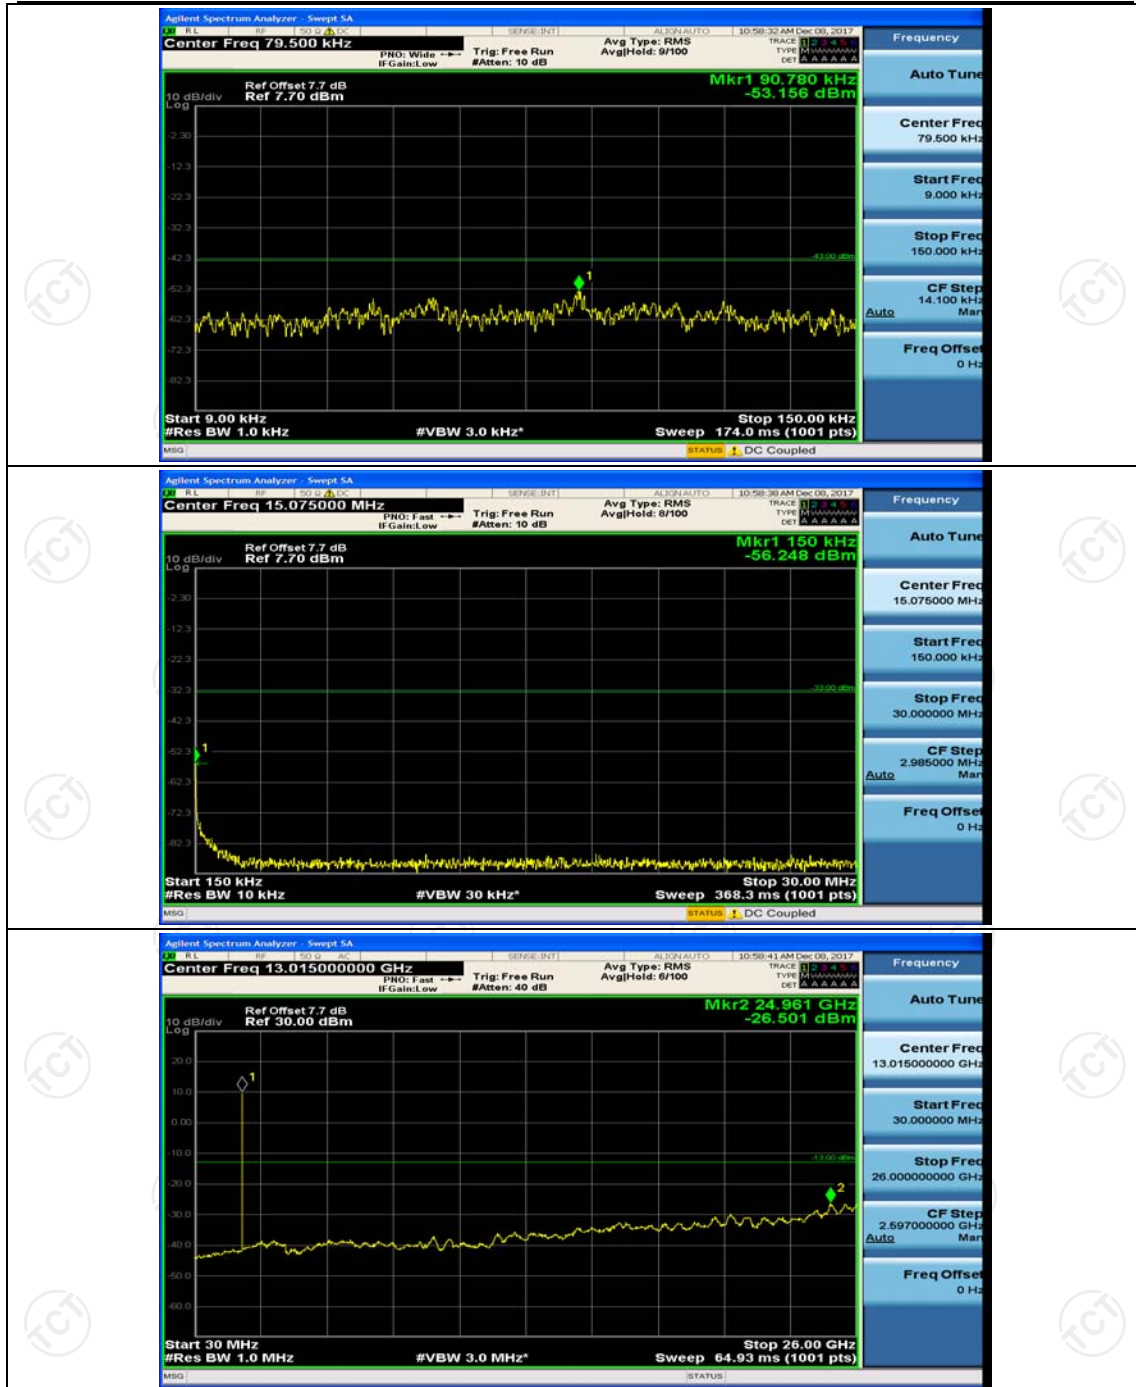

(Channel Bandwidth: 1.4 MHz)_LCH_16QAM_1RB#0

(Channel Bandwidth: 1.4 MHz)_MCH_16QAM_1RB#0

(Channel Bandwidth: 1.4 MHz)_HCH_16QAM_1RB#0

Channel Bandwidth: 3 MHz

(Channel Bandwidth: 3 MHz)_LCH_QPSK_1RB#0

(Channel Bandwidth: 3 MHz)_MCH_QPSK_1RB#0

(Channel Bandwidth: 3 MHz)_HCH_QPSK_1RB#0

(Channel Bandwidth: 3 MHz)_LCH_16QAM_1RB#0

(Channel Bandwidth: 3 MHz)_MCH_16QAM_1RB#0

(Channel Bandwidth: 3 MHz)_HCH_16QAM_1RB#0

Channel Bandwidth: 5 MHz

(Channel Bandwidth: 5 MHz)_MCH_QPSK_1RB#0