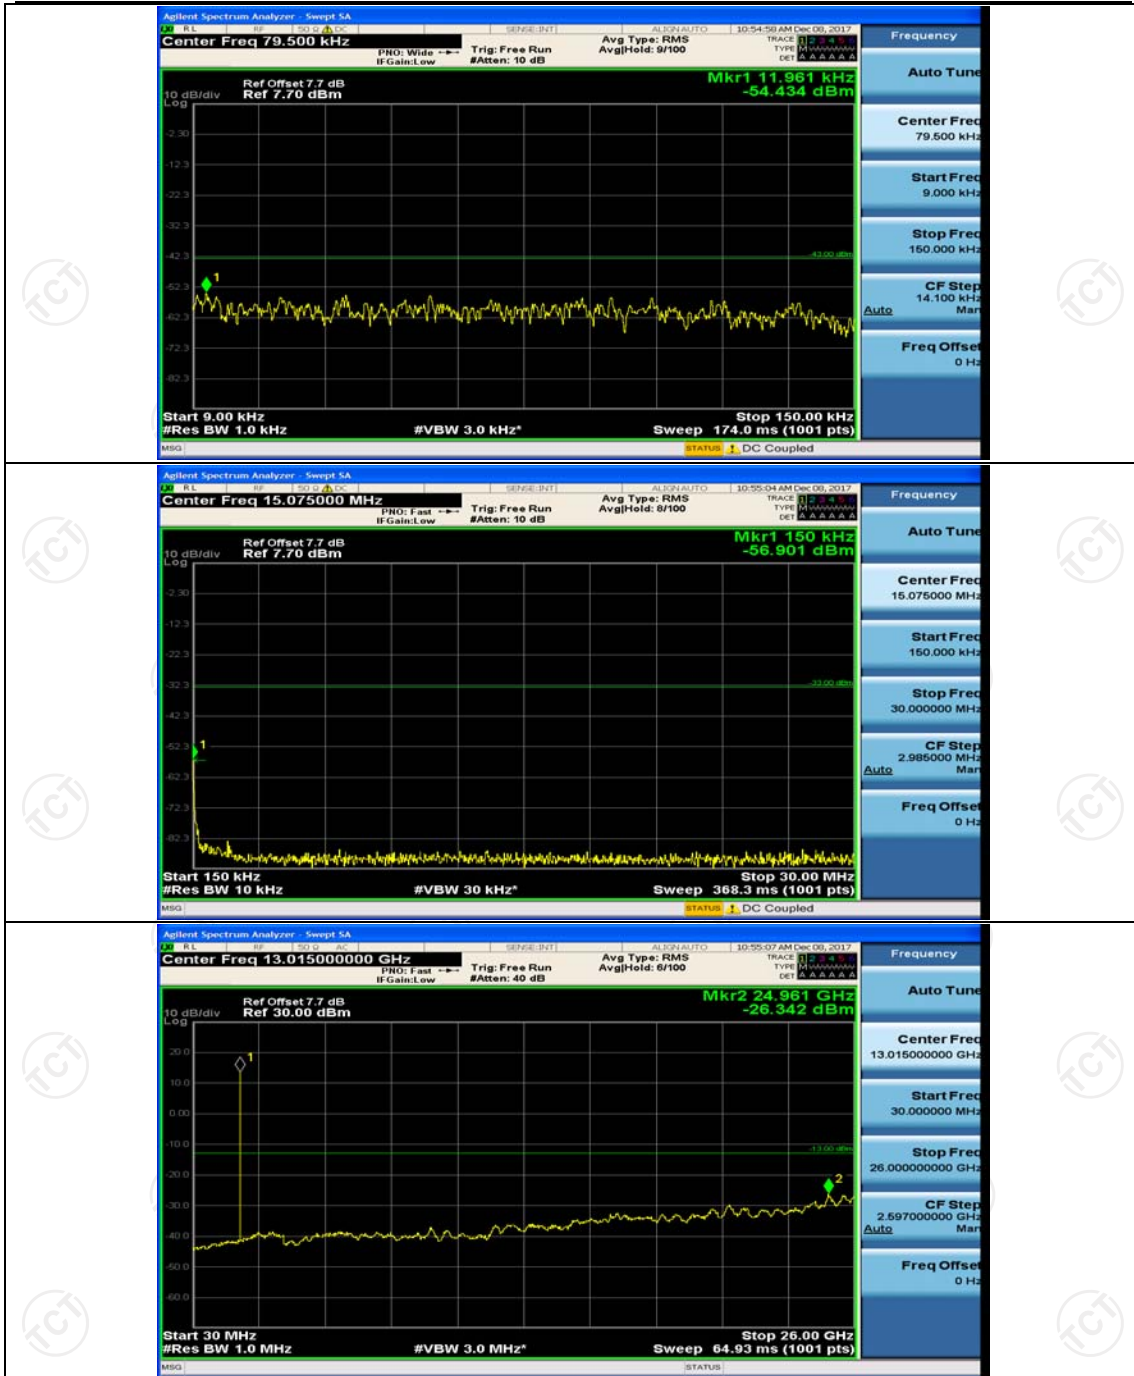

(Channel Bandwidth: 1.4 MHz)_LCH_16QAM_1RB#0

(Channel Bandwidth: 1.4 MHz)_MCH_16QAM_1RB#0

(Channel Bandwidth: 1.4 MHz)_HCH_16QAM_1RB#0

Channel Bandwidth: 3 MHz

(Channel Bandwidth: 3 MHz)_LCH_QPSK_1RB#0

(Channel Bandwidth: 3 MHz)_MCH_QPSK_1RB#0

(Channel Bandwidth: 3 MHz)_HCH_QPSK_1RB#0

(Channel Bandwidth: 3 MHz)_LCH_16QAM_1RB#0

(Channel Bandwidth: 3 MHz)_MCH_16QAM_1RB#0

(Channel Bandwidth: 3 MHz)_HCH_16QAM_1RB#0

Channel Bandwidth: 5 MHz

(Channel Bandwidth: 5 MHz)_MCH_QPSK_1RB#0