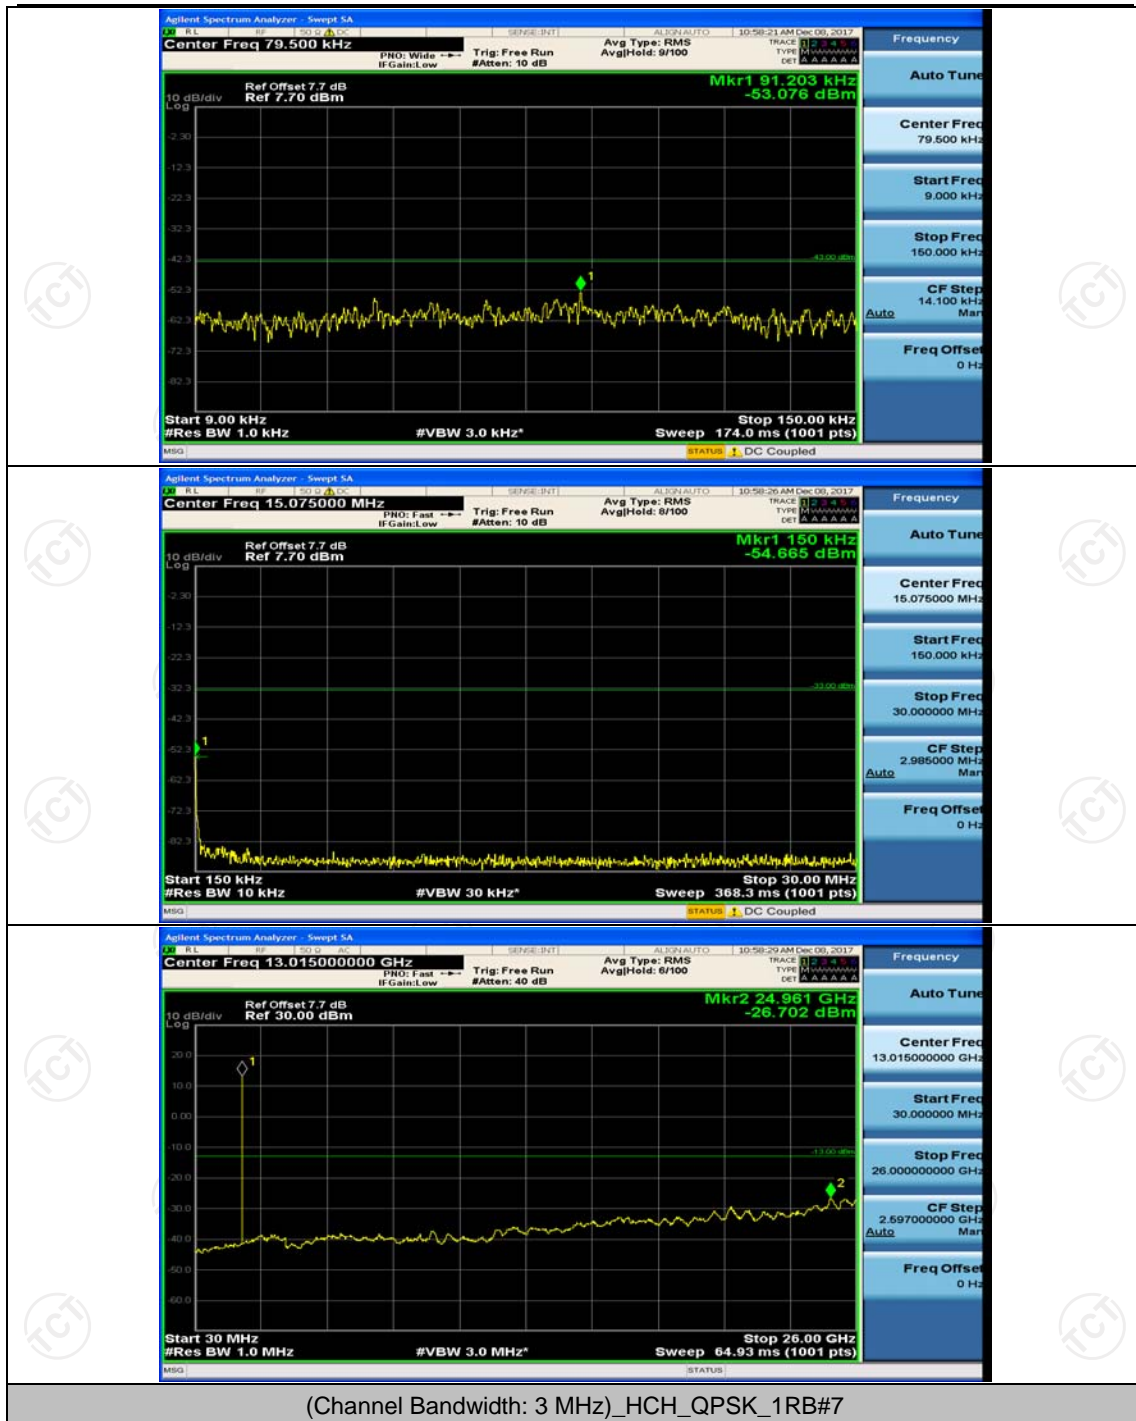

(Channel Bandwidth: 1.4 MHz)_LCH_16QAM_1RB#0

(Channel Bandwidth: 1.4 MHz)_MCH_16QAM_1RB#0

(Channel Bandwidth: 1.4 MHz)_HCH_16QAM_1RB#0

Channel Bandwidth: 3 MHz

(Channel Bandwidth: 3 MHz)_LCH_QPSK_1RB#0

(Channel Bandwidth: 3 MHz)_MCH_QPSK_1RB#0

(Channel Bandwidth: 3 MHz)_HCH_QPSK_1RB#0

(Channel Bandwidth: 3 MHz)_LCH_16QAM_1RB#0

(Channel Bandwidth: 3 MHz)_MCH_16QAM_1RB#0

(Channel Bandwidth: 3 MHz)_HCH_16QAM_1RB#0

Channel Bandwidth: 5 MHz

(Channel Bandwidth: 5 MHz)_MCH_QPSK_1RB#0