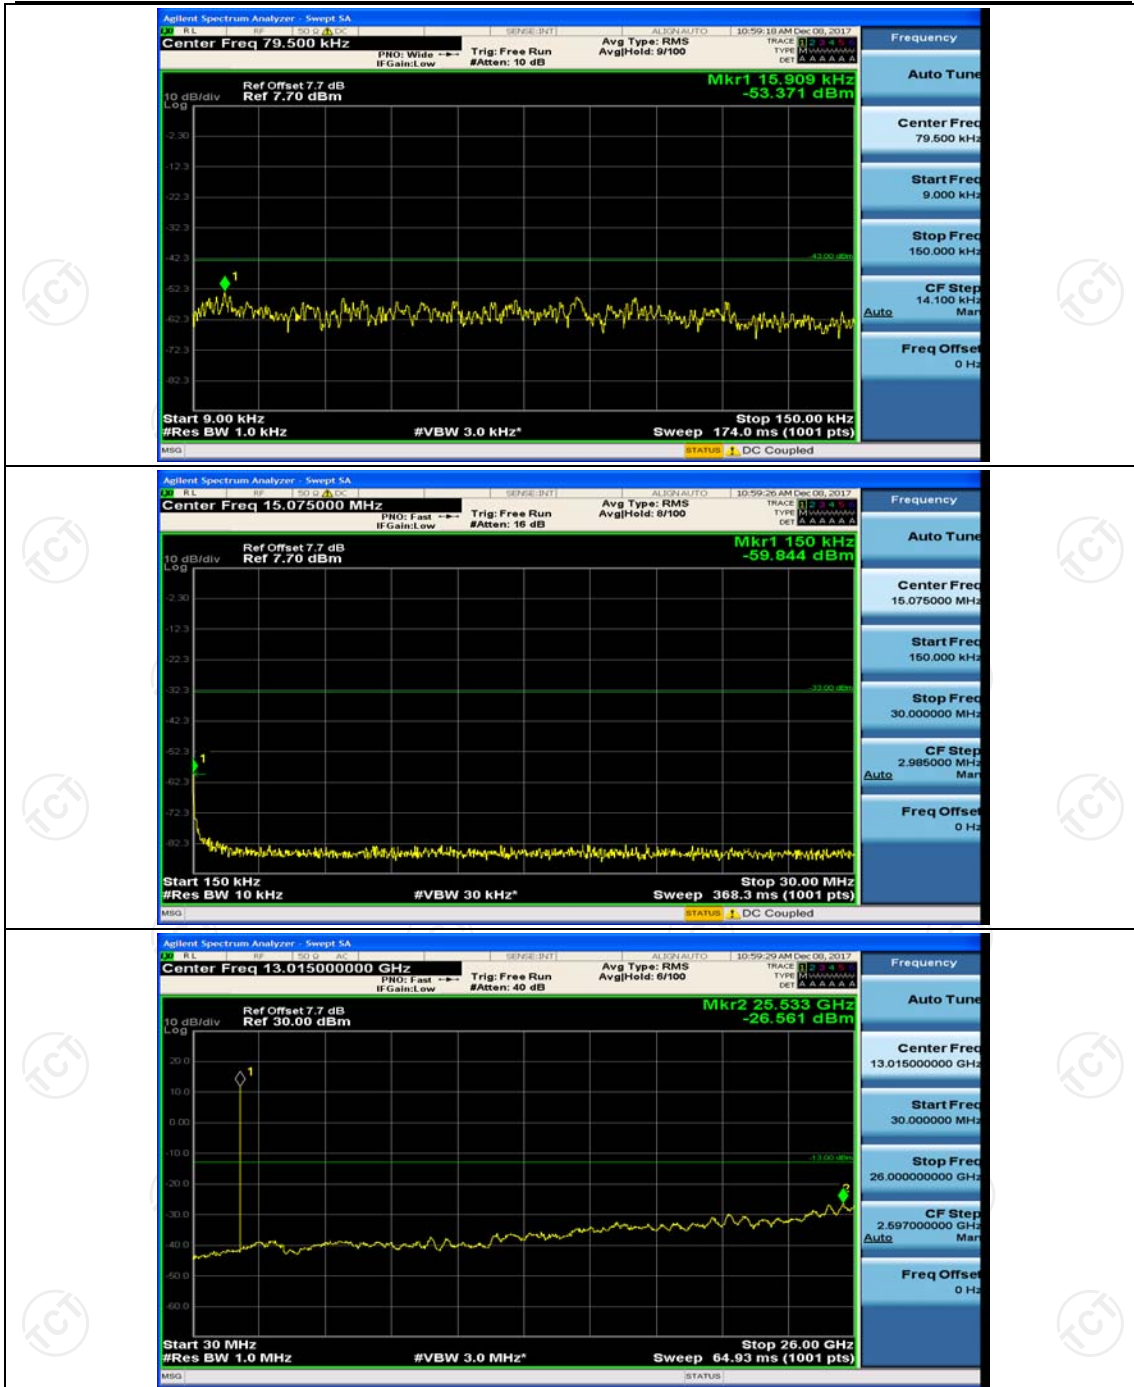

(Channel Bandwidth: 1.4 MHz)_LCH_16QAM_1RB#0

(Channel Bandwidth: 1.4 MHz)_MCH_16QAM_1RB#0

(Channel Bandwidth: 1.4 MHz)_HCH_16QAM_1RB#0

Channel Bandwidth: 3 MHz

(Channel Bandwidth: 3 MHz)_LCH_QPSK_1RB#0

(Channel Bandwidth: 3 MHz)_MCH_QPSK_1RB#0

(Channel Bandwidth: 3 MHz)_HCH_QPSK_1RB#0

(Channel Bandwidth: 3 MHz)_LCH_16QAM_1RB#0

(Channel Bandwidth: 3 MHz)_MCH_16QAM_1RB#0

(Channel Bandwidth: 3 MHz)_HCH_16QAM_1RB#0

Channel Bandwidth: 5 MHz

(Channel Bandwidth: 5 MHz)_MCH_QPSK_1RB#0

(Channel Bandwidth: 5 MHz)_HCH_QPSK_1RB#0

(Channel Bandwidth: 5 MHz)_LCH_16QAM_1RB#0