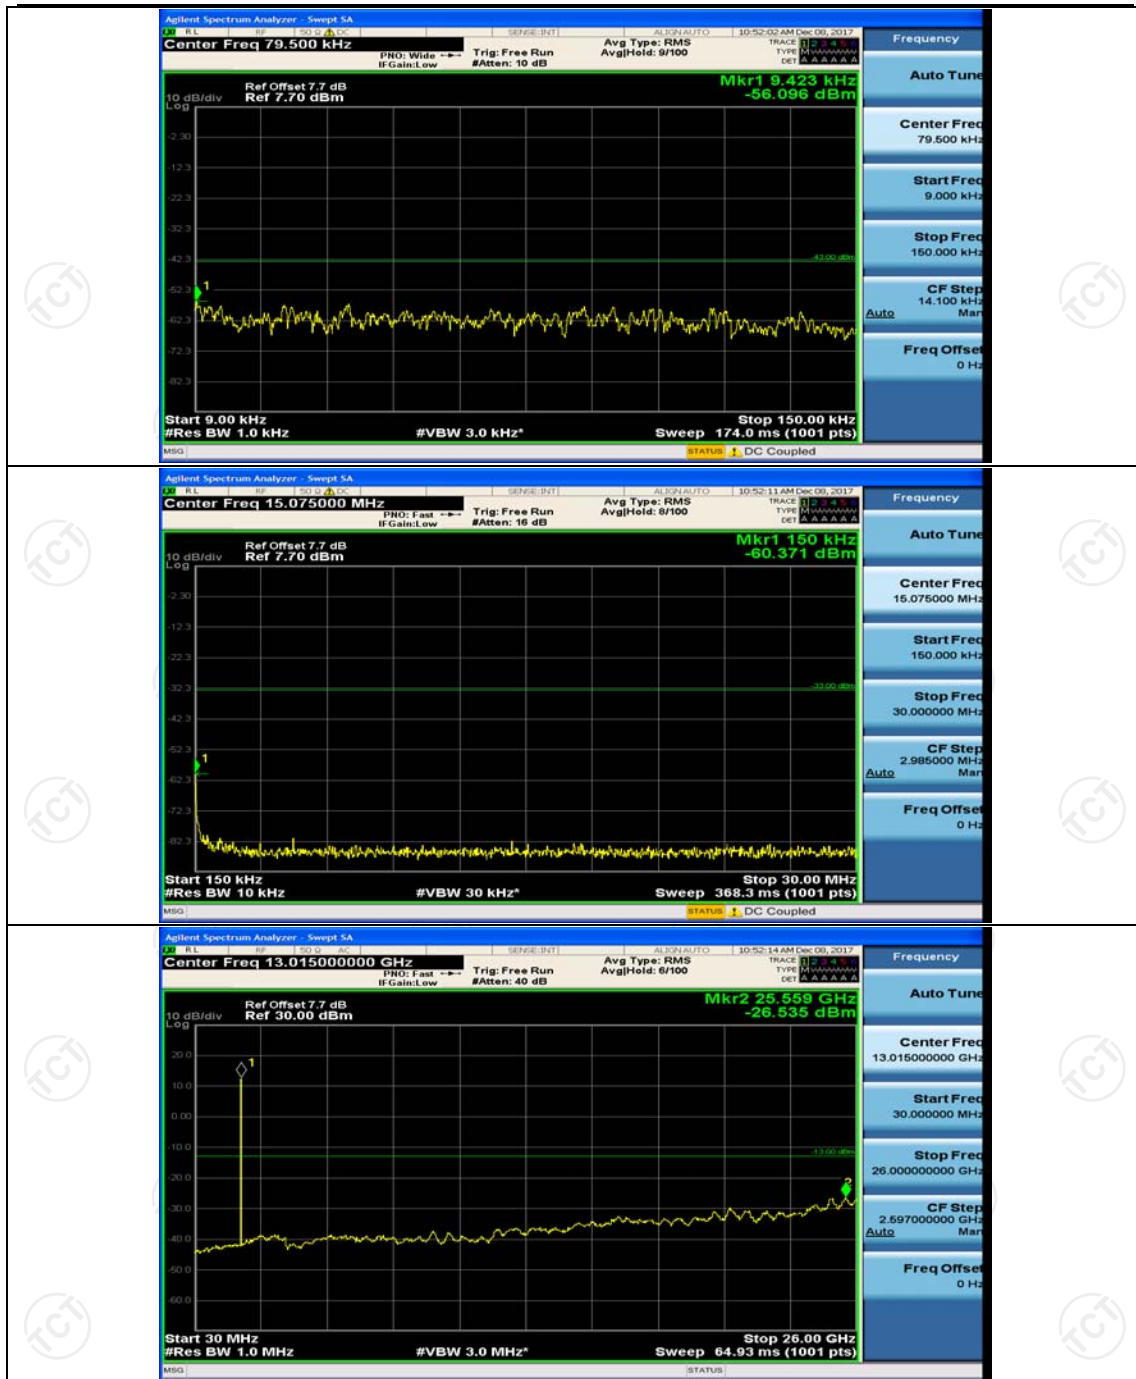

(Channel Bandwidth: 1.4 MHz)_LCH_16QAM_1RB#0

(Channel Bandwidth: 1.4 MHz)_MCH_16QAM_1RB#0

(Channel Bandwidth: 1.4 MHz)_HCH_16QAM_1RB#0

Channel Bandwidth: 3 MHz

(Channel Bandwidth: 3 MHz)_LCH_QPSK_1RB#0

(Channel Bandwidth: 3 MHz)_MCH_QPSK_1RB#0

(Channel Bandwidth: 3 MHz)_HCH_QPSK_1RB#0

(Channel Bandwidth: 3 MHz)_LCH_16QAM_1RB#0

(Channel Bandwidth: 3 MHz)_MCH_16QAM_1RB#0

(Channel Bandwidth: 3 MHz)_HCH_16QAM_1RB#0

Channel Bandwidth: 5 MHz

(Channel Bandwidth: 5 MHz)_MCH_QPSK_1RB#0