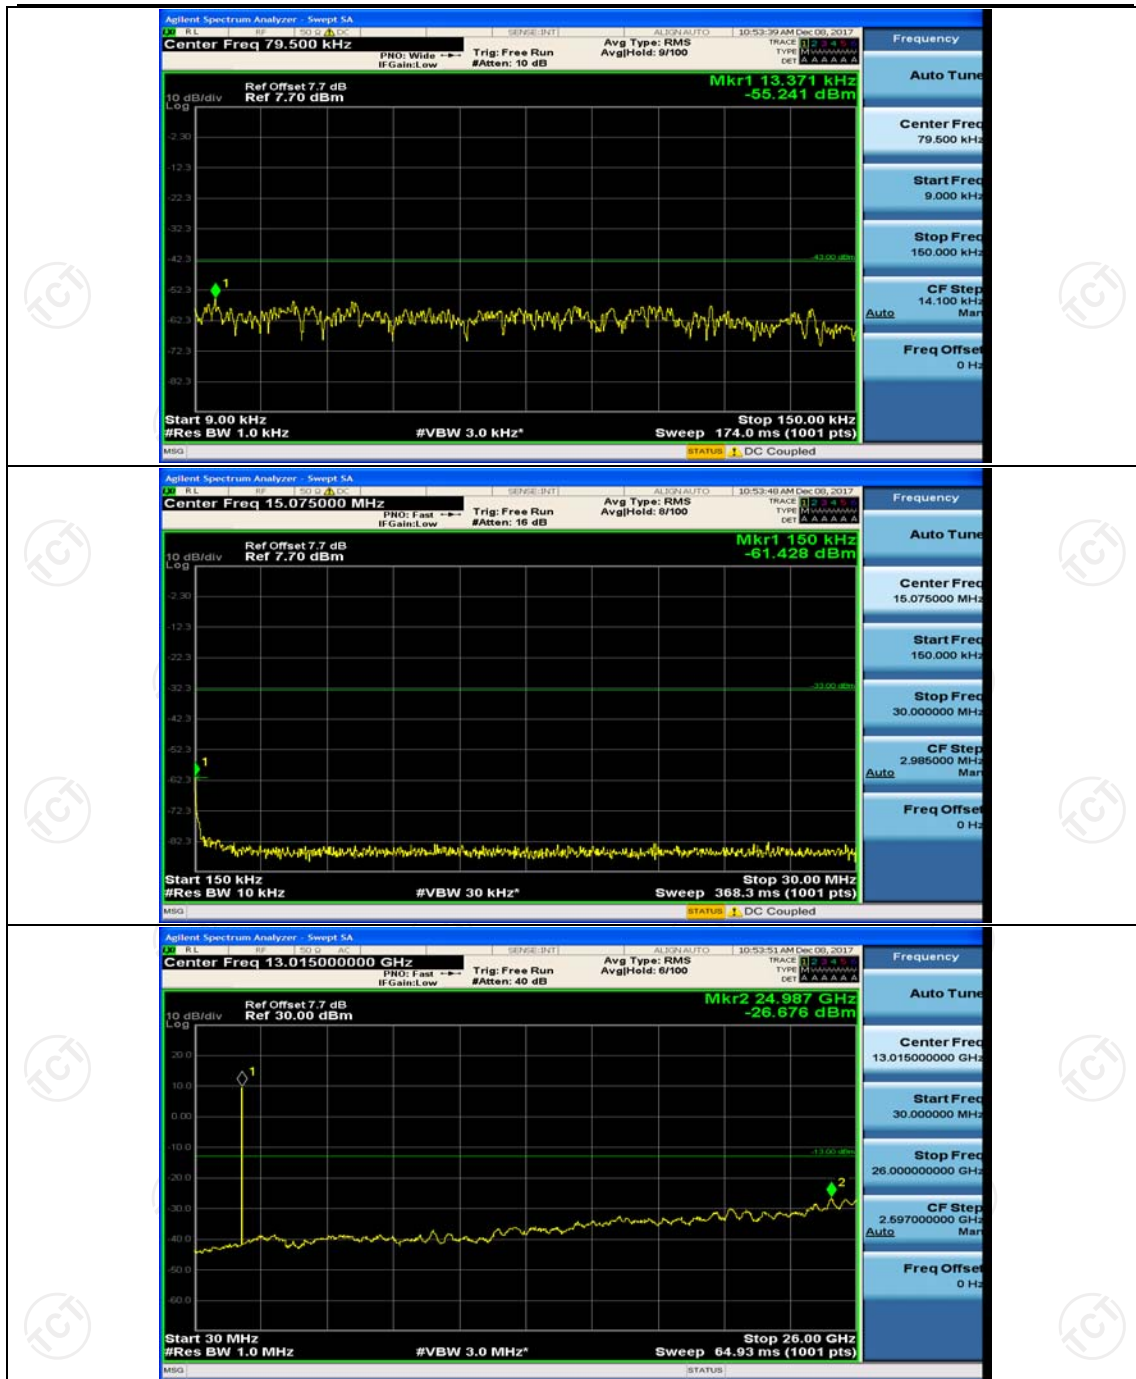

(Channel Bandwidth: 1.4 MHz)_LCH_16QAM_1RB#0

(Channel Bandwidth: 1.4 MHz)_MCH_16QAM_1RB#0

(Channel Bandwidth: 1.4 MHz)_HCH_16QAM_1RB#0

Channel Bandwidth: 3 MHz

(Channel Bandwidth: 3 MHz)_LCH_QPSK_1RB#0

(Channel Bandwidth: 3 MHz)_MCH_QPSK_1RB#0

(Channel Bandwidth: 3 MHz)_HCH_QPSK_1RB#0

(Channel Bandwidth: 3 MHz)_LCH_16QAM_1RB#0

(Channel Bandwidth: 3 MHz)_MCH_16QAM_1RB#0

(Channel Bandwidth: 3 MHz)_HCH_16QAM_1RB#0

Channel Bandwidth: 5 MHz

(Channel Bandwidth: 5 MHz)_MCH_QPSK_1RB#0