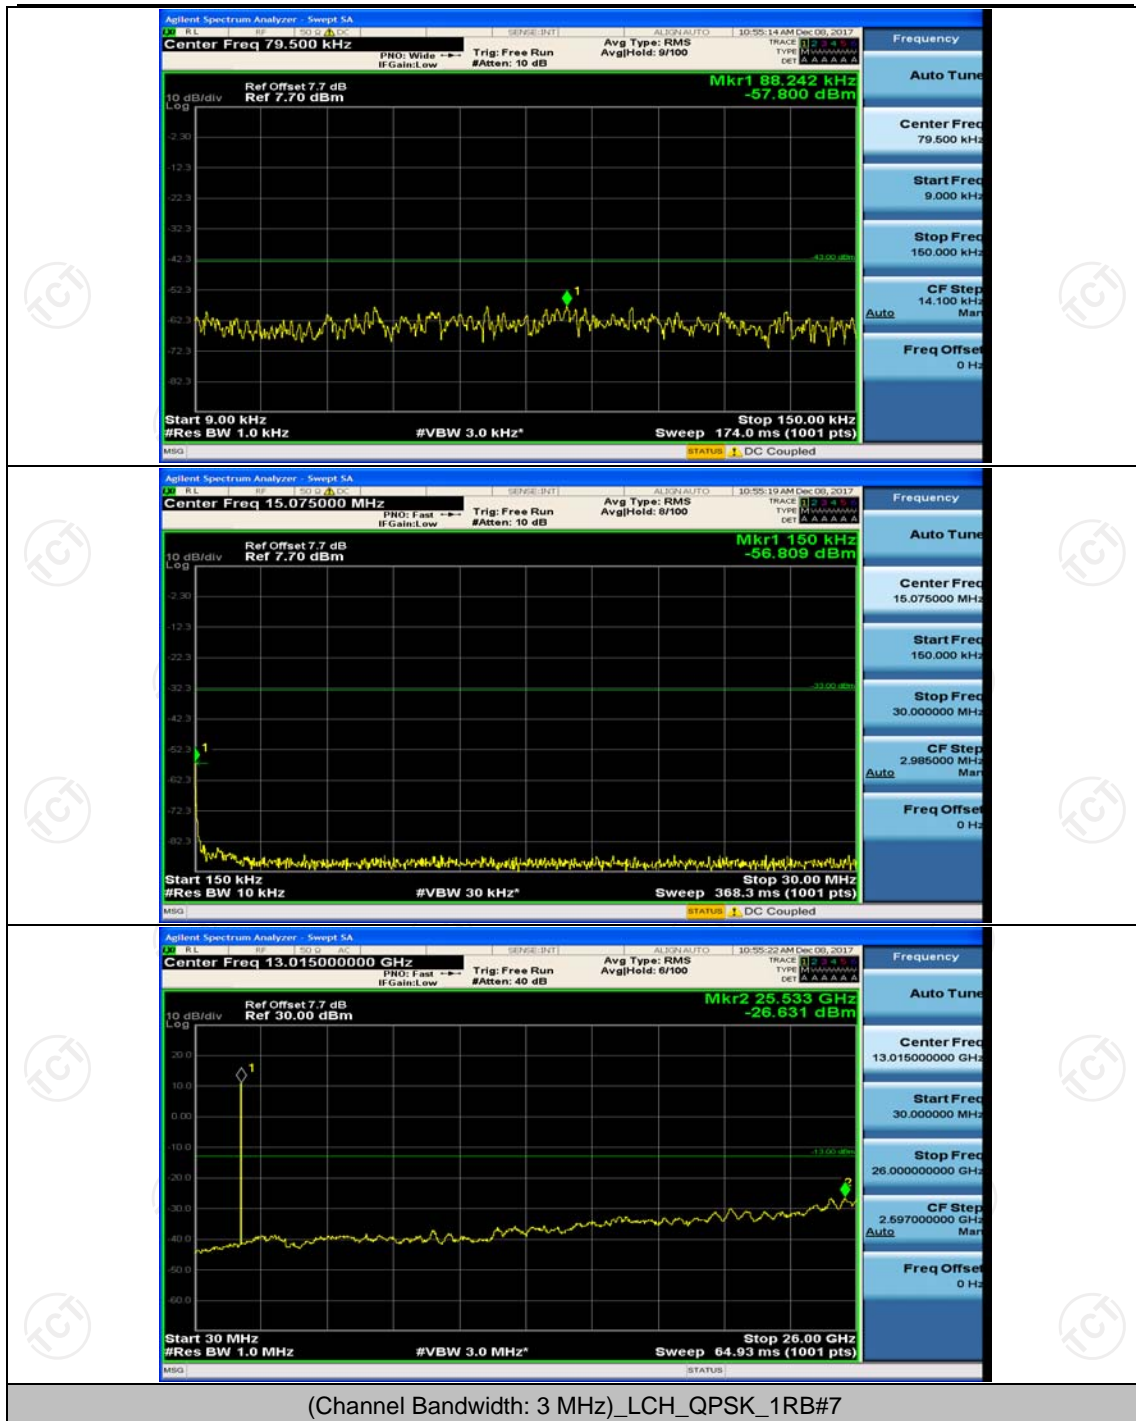

(Channel Bandwidth: 1.4 MHz)_LCH_16QAM_1RB#0

(Channel Bandwidth: 1.4 MHz)_MCH_16QAM_1RB#0

(Channel Bandwidth: 1.4 MHz)_HCH_16QAM_1RB#0

Channel Bandwidth: 3 MHz

(Channel Bandwidth: 3 MHz)_LCH_QPSK_1RB#0

(Channel Bandwidth: 3 MHz)_MCH_QPSK_1RB#0

(Channel Bandwidth: 3 MHz)_HCH_QPSK_1RB#0

(Channel Bandwidth: 3 MHz)_LCH_16QAM_1RB#0

(Channel Bandwidth: 3 MHz)_MCH_16QAM_1RB#0

(Channel Bandwidth: 3 MHz)_HCH_16QAM_1RB#0

Channel Bandwidth: 5 MHz

(Channel Bandwidth: 5 MHz)_MCH_QPSK_1RB#0