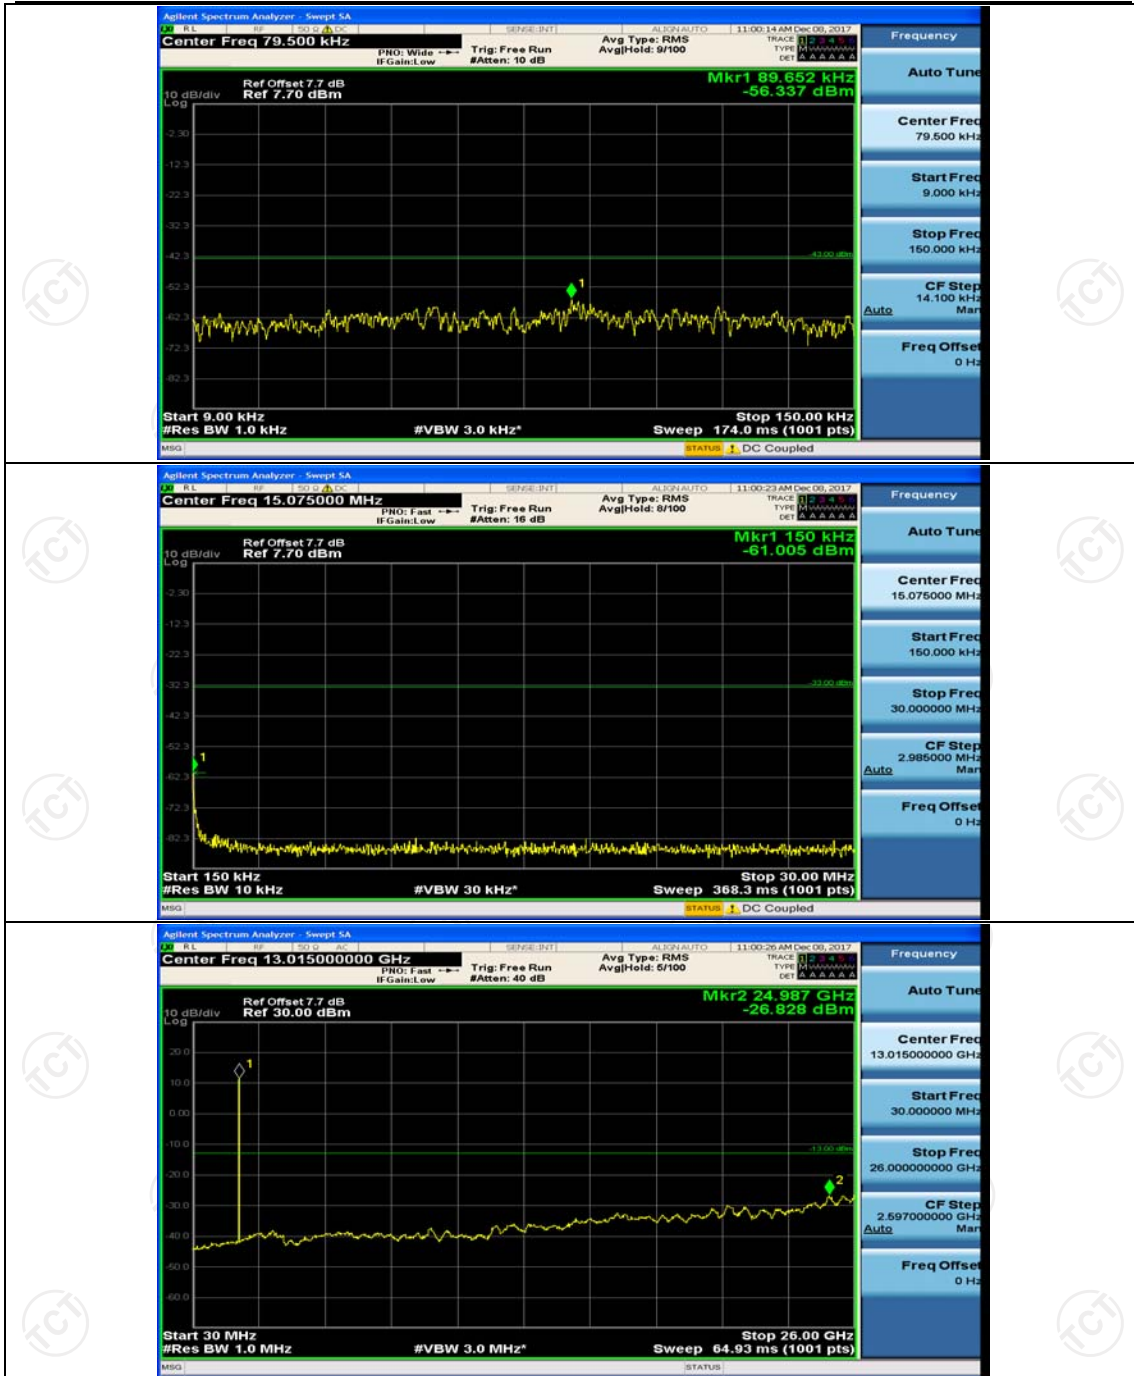

(Channel Bandwidth: 1.4 MHz)_LCH_16QAM_1RB#0

(Channel Bandwidth: 1.4 MHz)_MCH_16QAM_1RB#0

(Channel Bandwidth: 1.4 MHz)_HCH_16QAM_1RB#0

Channel Bandwidth: 3 MHz

(Channel Bandwidth: 3 MHz)_LCH_QPSK_1RB#0

(Channel Bandwidth: 3 MHz)_MCH_QPSK_1RB#0

(Channel Bandwidth: 3 MHz)_HCH_QPSK_1RB#0

(Channel Bandwidth: 3 MHz)_LCH_16QAM_1RB#0

(Channel Bandwidth: 3 MHz)_MCH_16QAM_1RB#0

(Channel Bandwidth: 3 MHz)_HCH_16QAM_1RB#0

Channel Bandwidth: 5 MHz

(Channel Bandwidth: 5 MHz)_MCH_QPSK_1RB#0

(Channel Bandwidth: 5 MHz)_HCH_QPSK_1RB#0

(Channel Bandwidth: 5 MHz)_LCH_16QAM_1RB#0