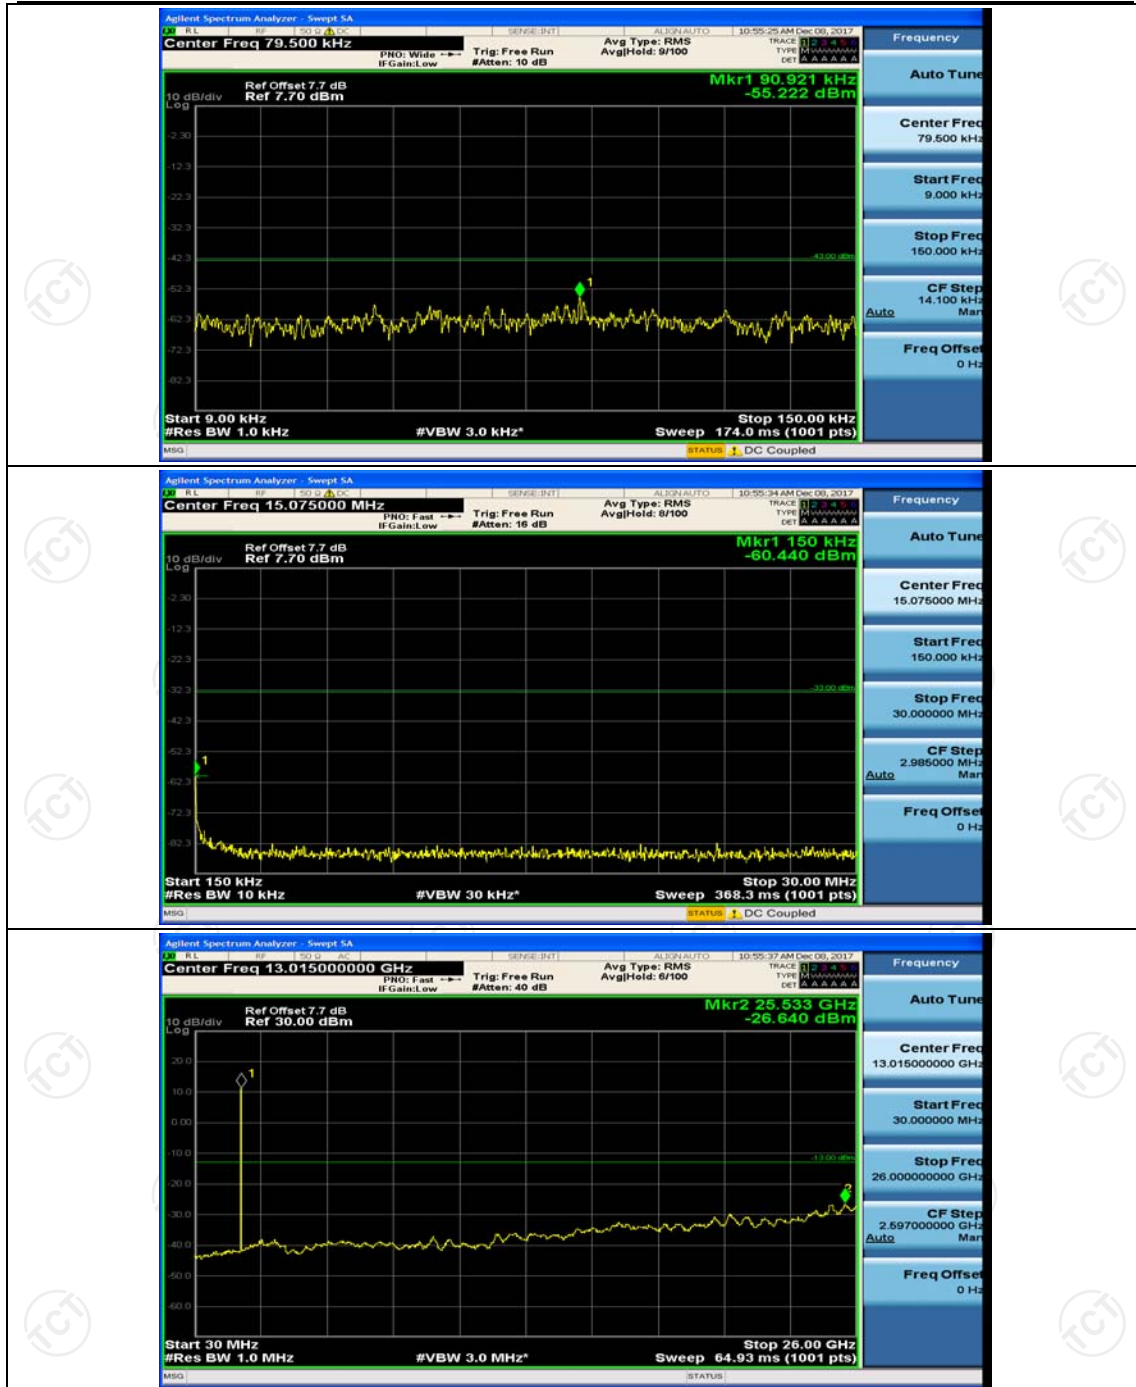

(Channel Bandwidth: 1.4 MHz)_LCH_16QAM_1RB#0

(Channel Bandwidth: 1.4 MHz)_MCH_16QAM_1RB#0

(Channel Bandwidth: 1.4 MHz)_HCH_16QAM_1RB#0

Channel Bandwidth: 3 MHz

(Channel Bandwidth: 3 MHz)_LCH_QPSK_1RB#0

(Channel Bandwidth: 3 MHz)_MCH_QPSK_1RB#0

(Channel Bandwidth: 3 MHz)_HCH_QPSK_1RB#0

(Channel Bandwidth: 3 MHz)_LCH_16QAM_1RB#0

(Channel Bandwidth: 3 MHz)_MCH_16QAM_1RB#0

(Channel Bandwidth: 3 MHz)_HCH_16QAM_1RB#0

Channel Bandwidth: 5 MHz

(Channel Bandwidth: 5 MHz)_MCH_QPSK_1RB#0