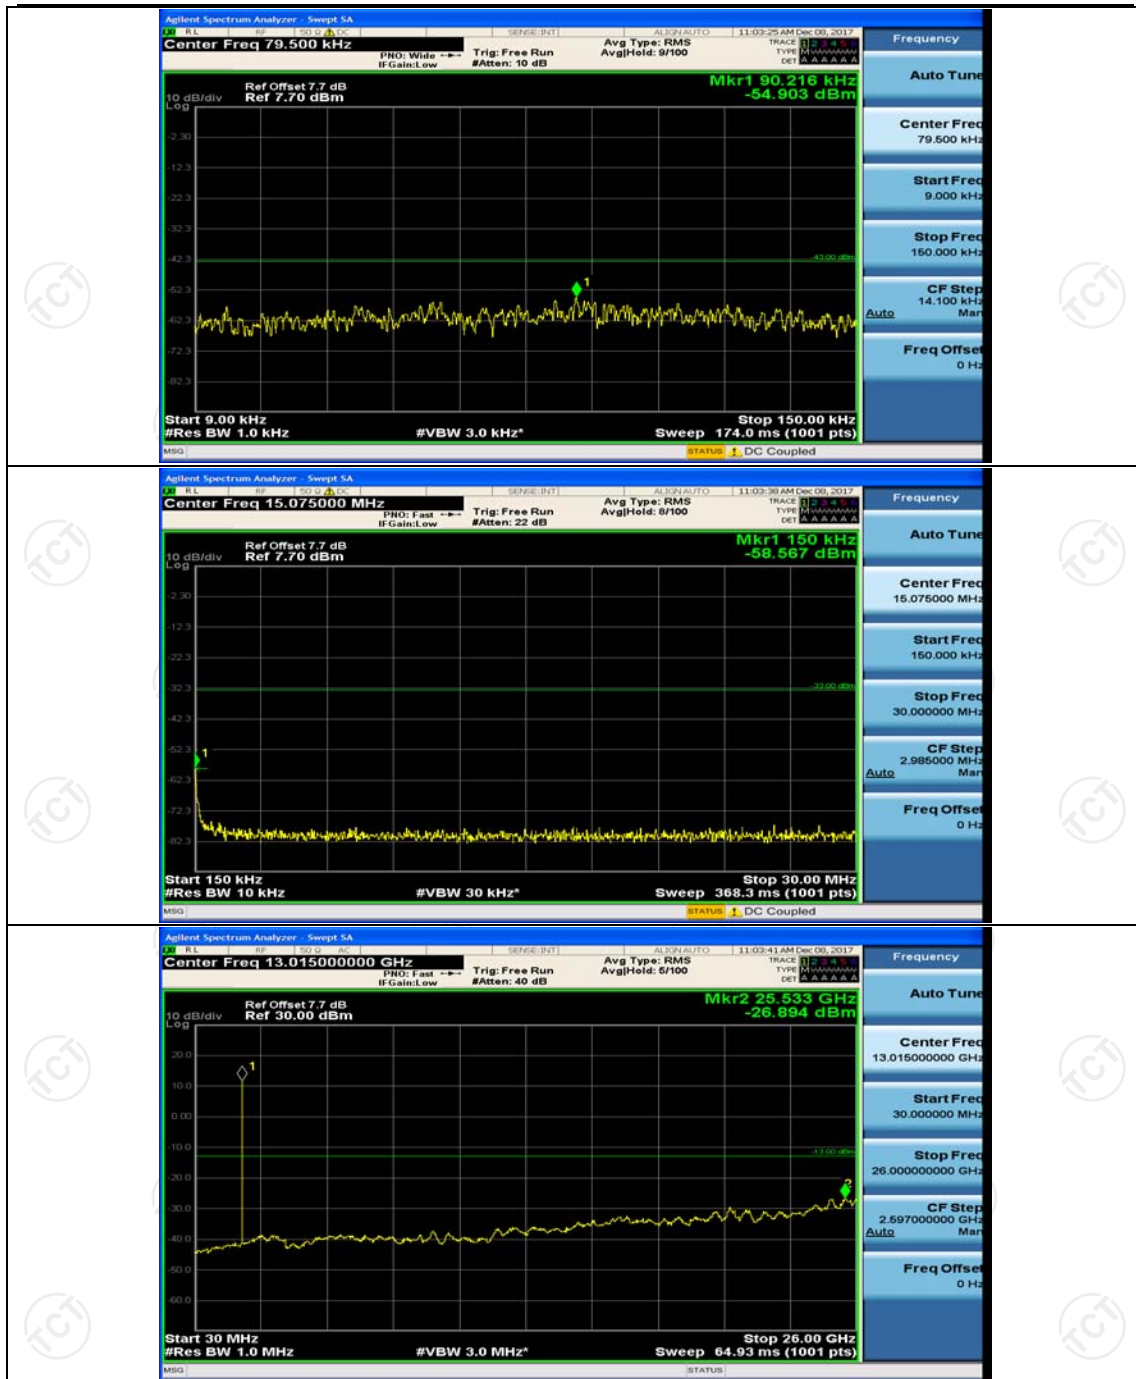

(Channel Bandwidth: 1.4 MHz)_LCH_16QAM_1RB#0

(Channel Bandwidth: 1.4 MHz)_MCH_16QAM_1RB#0

(Channel Bandwidth: 1.4 MHz)_HCH_16QAM_1RB#0

Channel Bandwidth: 3 MHz

(Channel Bandwidth: 3 MHz)_LCH_QPSK_1RB#0

(Channel Bandwidth: 3 MHz)_MCH_QPSK_1RB#0

(Channel Bandwidth: 3 MHz)_HCH_QPSK_1RB#0

(Channel Bandwidth: 3 MHz)_LCH_16QAM_1RB#0

(Channel Bandwidth: 3 MHz)_MCH_16QAM_1RB#0

(Channel Bandwidth: 3 MHz)_HCH_16QAM_1RB#0

Channel Bandwidth: 5 MHz

(Channel Bandwidth: 5 MHz)_MCH_QPSK_1RB#0

(Channel Bandwidth: 5 MHz)_HCH_QPSK_1RB#0

(Channel Bandwidth: 5 MHz)_LCH_16QAM_1RB#0