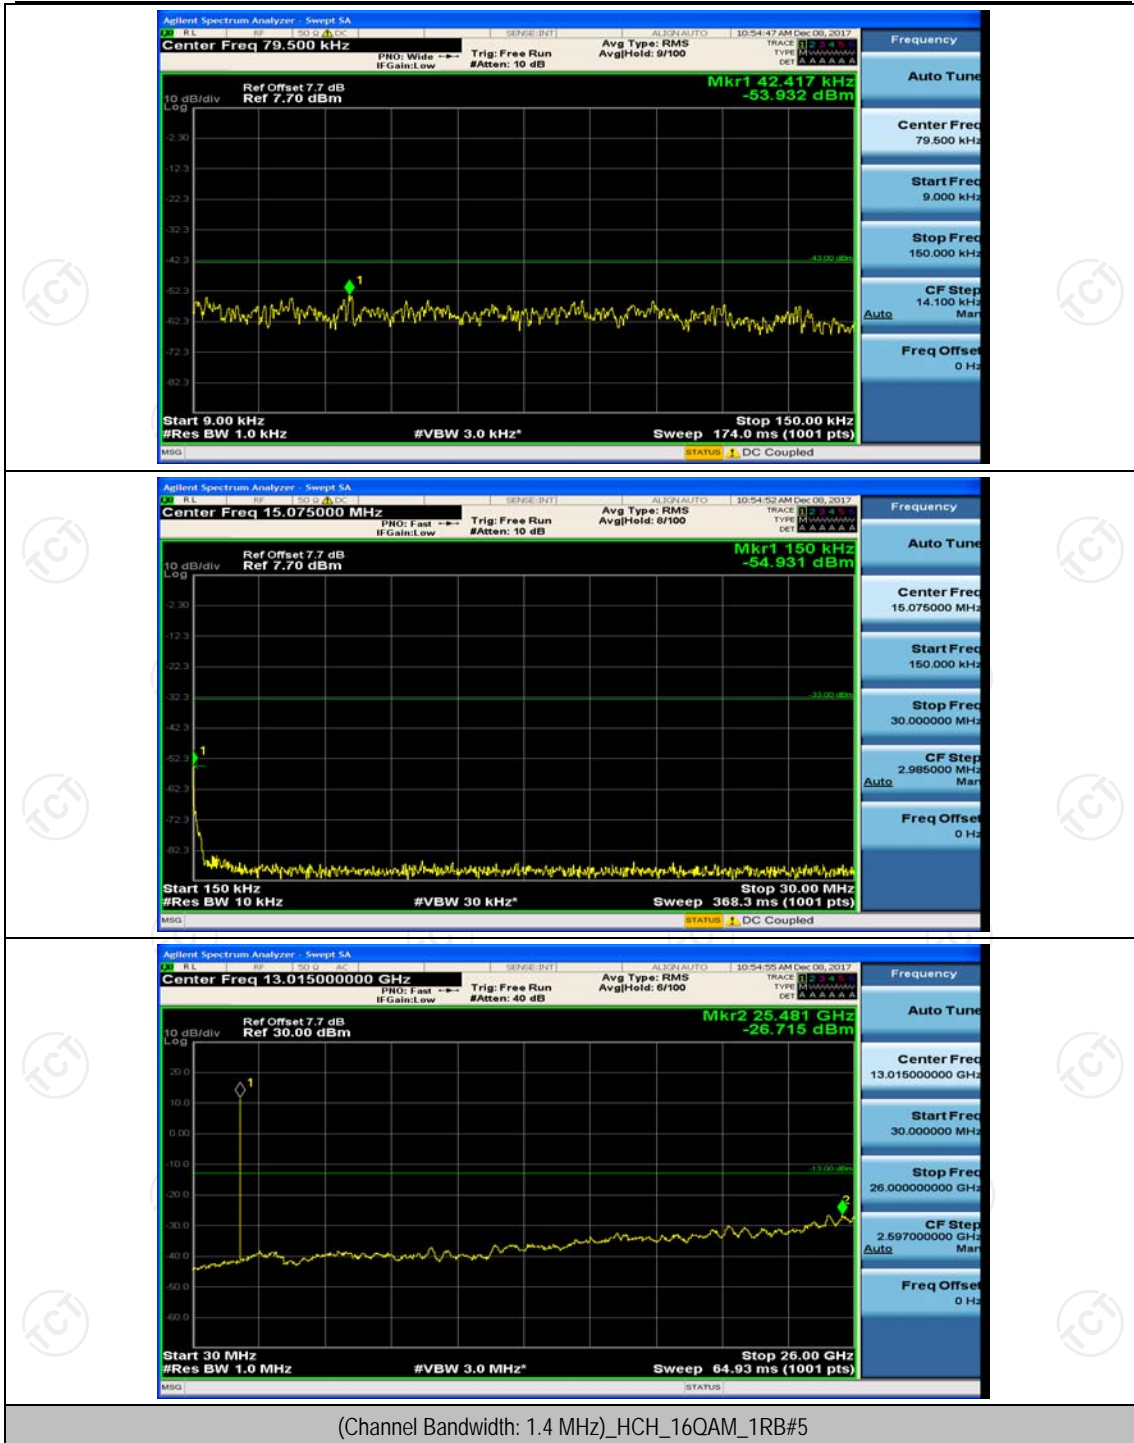

(Channel Bandwidth: 1.4 MHz)_LCH_16QAM_1RB#0

(Channel Bandwidth: 1.4 MHz)_MCH_16QAM_1RB#0

(Channel Bandwidth: 1.4 MHz)_HCH_16QAM_1RB#0

Channel Bandwidth: 3 MHz

(Channel Bandwidth: 3 MHz)_LCH_QPSK_1RB#0

(Channel Bandwidth: 3 MHz)_MCH_QPSK_1RB#0

(Channel Bandwidth: 3 MHz)_HCH_QPSK_1RB#0

(Channel Bandwidth: 3 MHz)_LCH_16QAM_1RB#0

(Channel Bandwidth: 3 MHz)_MCH_16QAM_1RB#0

(Channel Bandwidth: 3 MHz)_HCH_16QAM_1RB#0

Channel Bandwidth: 5 MHz

(Channel Bandwidth: 5 MHz)_MCH_QPSK_1RB#0