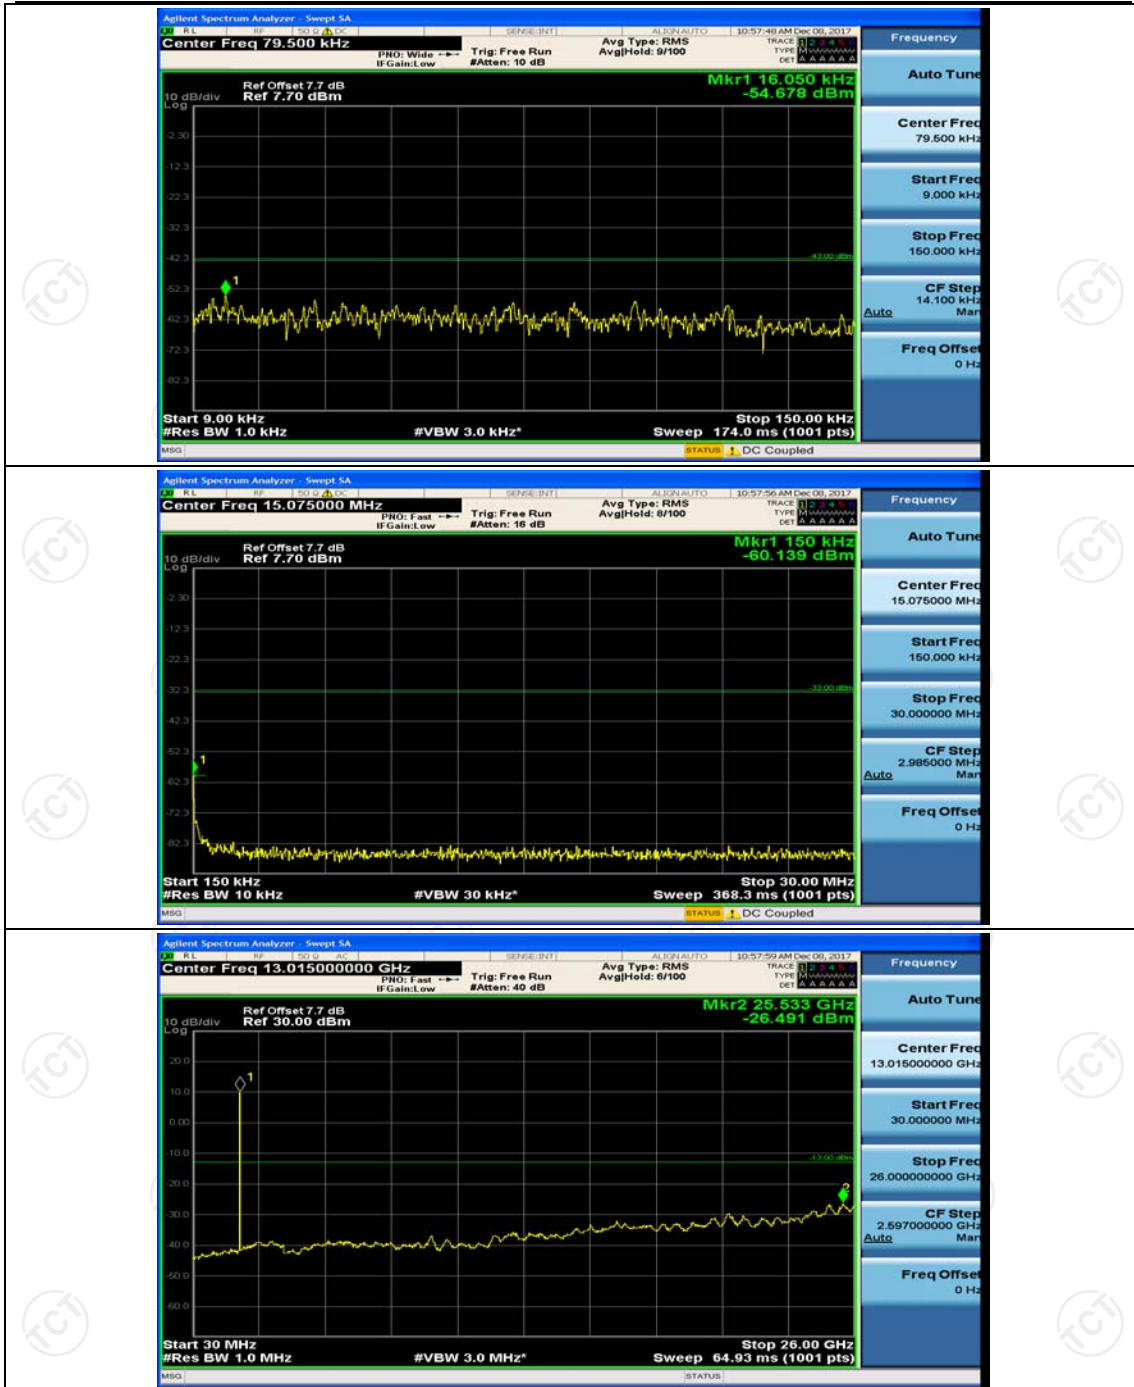

(Channel Bandwidth: 1.4 MHz)_LCH_16QAM_1RB#0

(Channel Bandwidth: 1.4 MHz)_MCH_16QAM_1RB#0

(Channel Bandwidth: 1.4 MHz)_HCH_16QAM_1RB#0

Channel Bandwidth: 3 MHz

(Channel Bandwidth: 3 MHz)_LCH_QPSK_1RB#0

(Channel Bandwidth: 3 MHz)_MCH_QPSK_1RB#0

(Channel Bandwidth: 3 MHz)_HCH_QPSK_1RB#0

(Channel Bandwidth: 3 MHz)_LCH_16QAM_1RB#0

(Channel Bandwidth: 3 MHz)_MCH_16QAM_1RB#0

(Channel Bandwidth: 3 MHz)_HCH_16QAM_1RB#0

Channel Bandwidth: 5 MHz

(Channel Bandwidth: 5 MHz)_MCH_QPSK_1RB#0

(Channel Bandwidth: 5 MHz)_HCH_QPSK_1RB#0

(Channel Bandwidth: 5 MHz)_LCH_16QAM_1RB#0