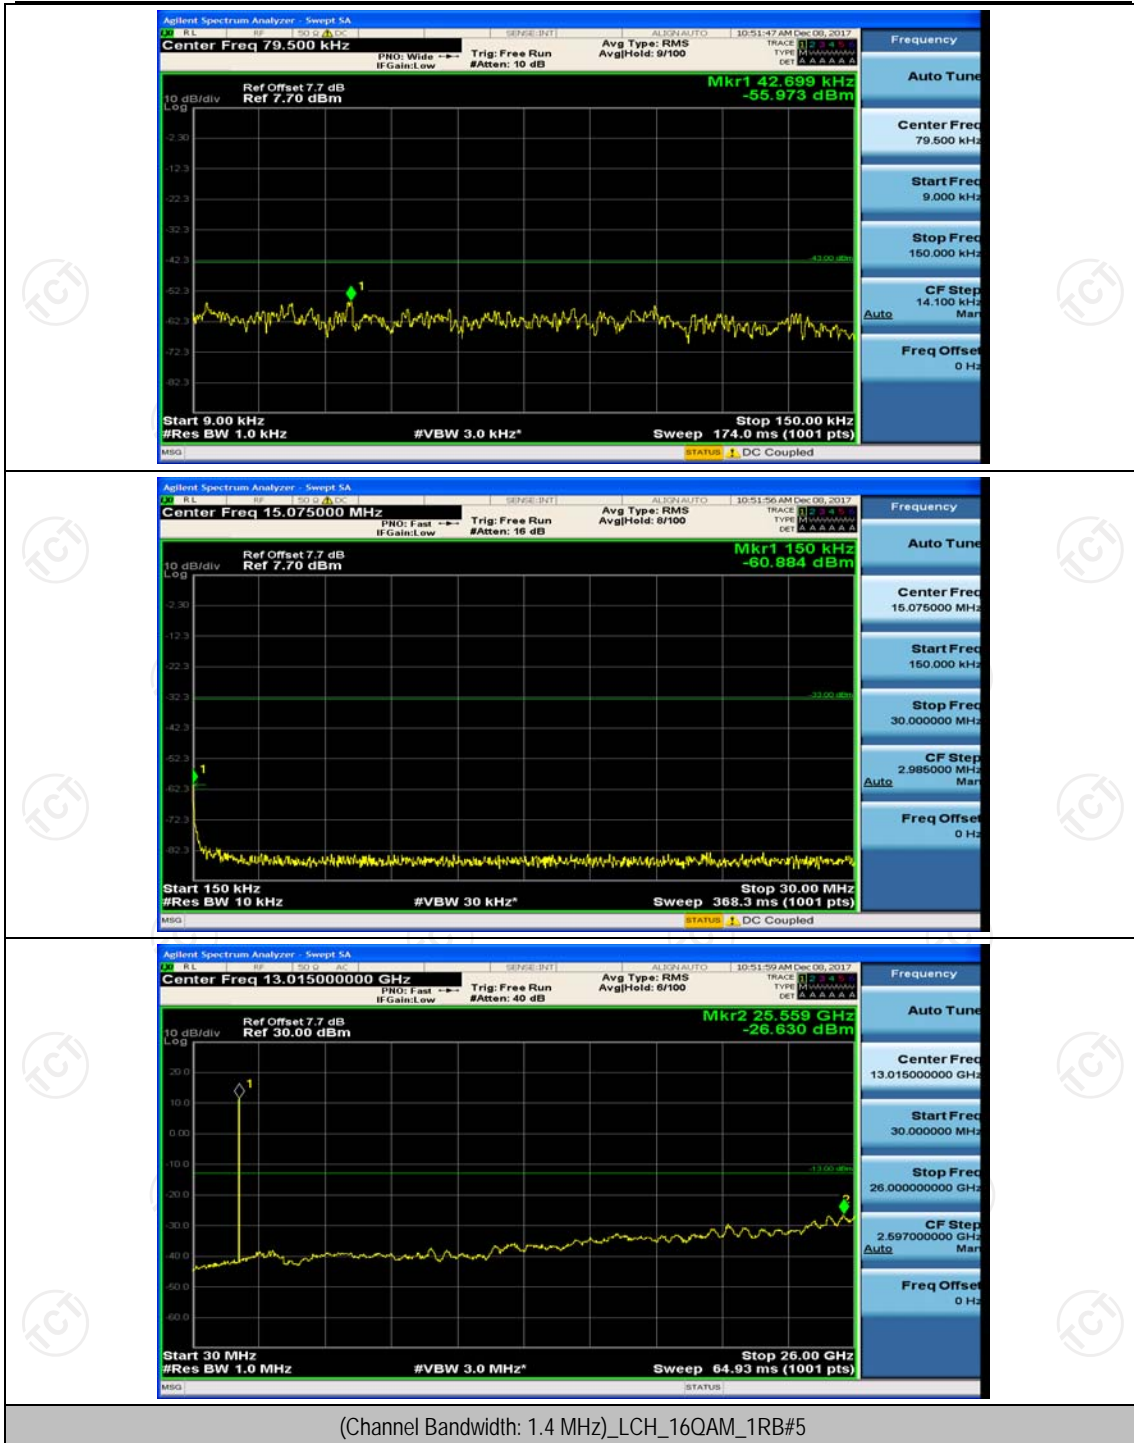

(Channel Bandwidth: 1.4 MHz)_LCH_16QAM_1RB#0

(Channel Bandwidth: 1.4 MHz)_MCH_16QAM_1RB#0

(Channel Bandwidth: 1.4 MHz)_HCH_16QAM_1RB#0

Channel Bandwidth: 3 MHz

(Channel Bandwidth: 3 MHz)_LCH_QPSK_1RB#0

(Channel Bandwidth: 3 MHz)_MCH_QPSK_1RB#0

(Channel Bandwidth: 3 MHz)_HCH_QPSK_1RB#0

(Channel Bandwidth: 3 MHz)_LCH_16QAM_1RB#0

(Channel Bandwidth: 3 MHz)_MCH_16QAM_1RB#0

(Channel Bandwidth: 3 MHz)_HCH_16QAM_1RB#0

Channel Bandwidth: 5 MHz

(Channel Bandwidth: 5 MHz)_MCH_QPSK_1RB#0