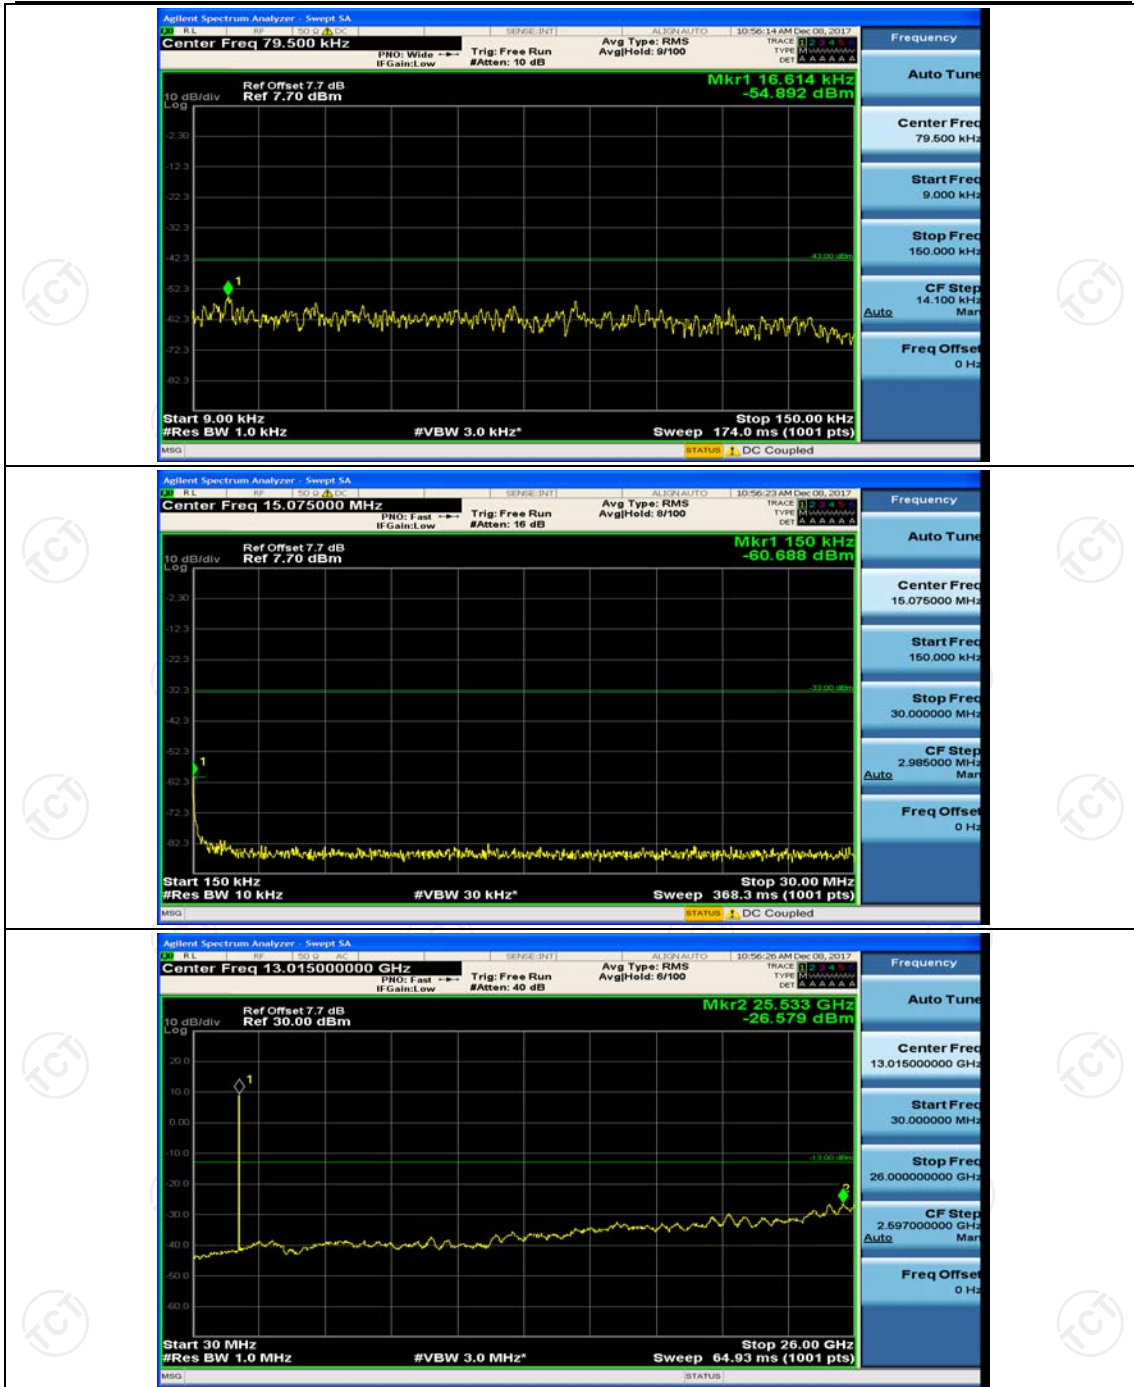

(Channel Bandwidth: 1.4 MHz)_LCH_16QAM_1RB#0

(Channel Bandwidth: 1.4 MHz)_MCH_16QAM_1RB#0

(Channel Bandwidth: 1.4 MHz)_HCH_16QAM_1RB#0

Channel Bandwidth: 3 MHz

(Channel Bandwidth: 3 MHz)_LCH_QPSK_1RB#0

(Channel Bandwidth: 3 MHz)_MCH_QPSK_1RB#0

(Channel Bandwidth: 3 MHz)_HCH_QPSK_1RB#0

(Channel Bandwidth: 3 MHz)_LCH_16QAM_1RB#0

(Channel Bandwidth: 3 MHz)_MCH_16QAM_1RB#0

(Channel Bandwidth: 3 MHz)_HCH_16QAM_1RB#0

Channel Bandwidth: 5 MHz

(Channel Bandwidth: 5 MHz)_MCH_QPSK_1RB#0