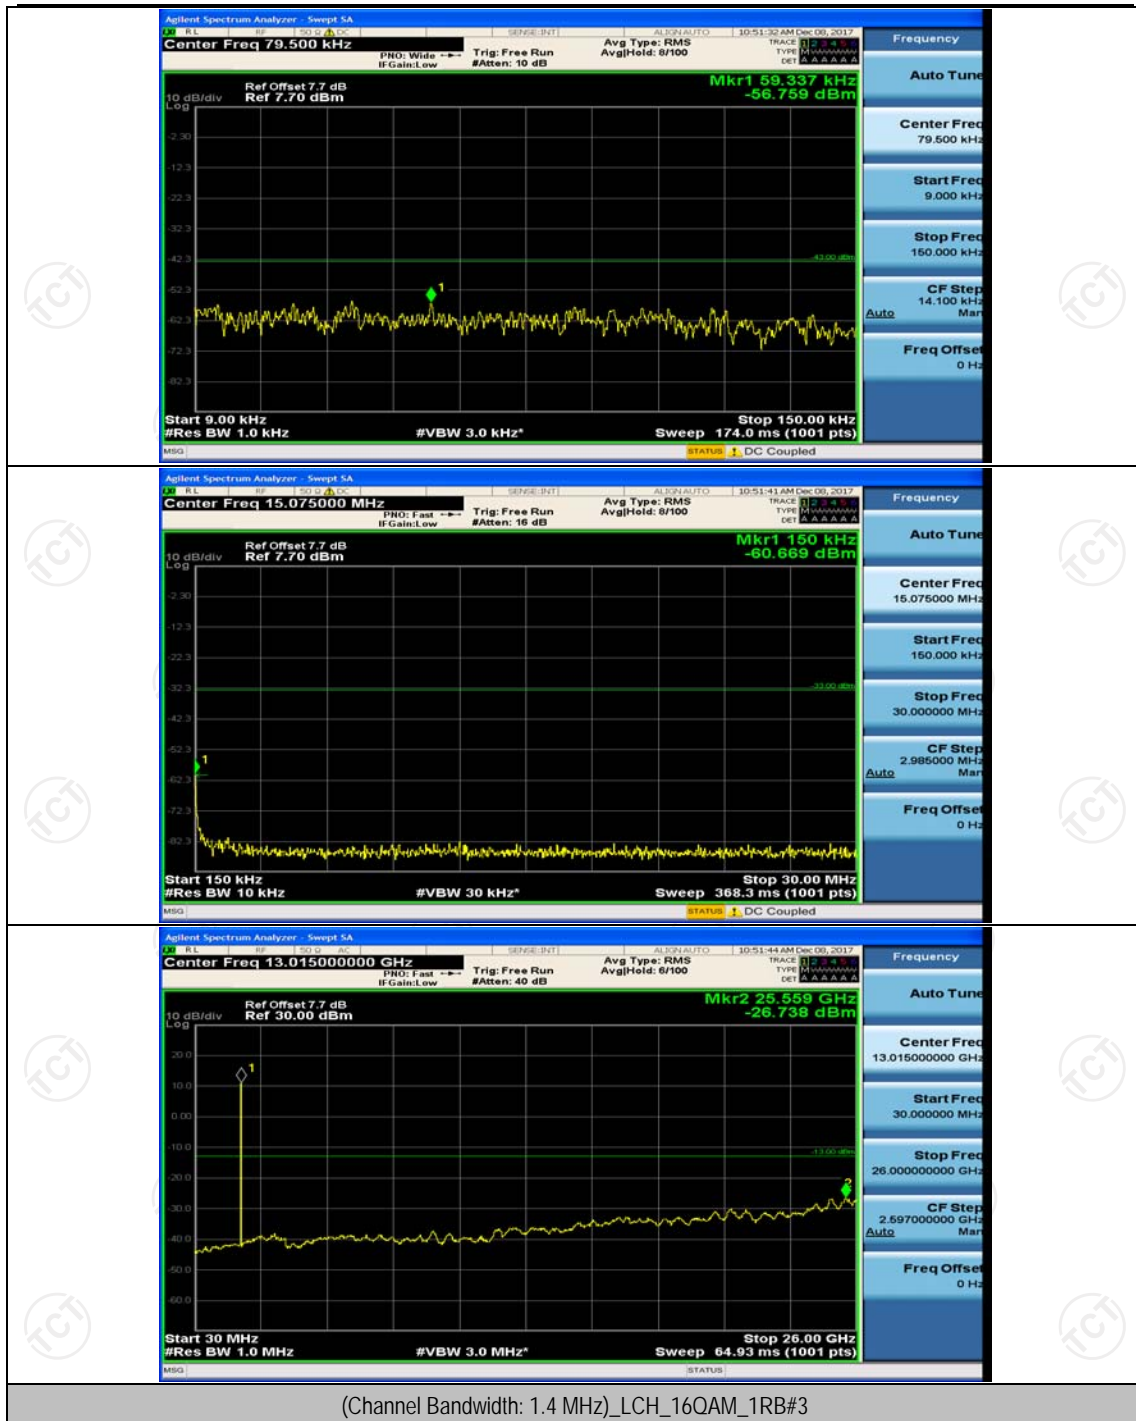

(Channel Bandwidth: 1.4 MHz)_LCH_16QAM_1RB#0

(Channel Bandwidth: 1.4 MHz)_MCH_16QAM_1RB#0

(Channel Bandwidth: 1.4 MHz)_HCH_16QAM_1RB#0

Channel Bandwidth: 3 MHz

(Channel Bandwidth: 3 MHz)_LCH_QPSK_1RB#0

(Channel Bandwidth: 3 MHz)_MCH_QPSK_1RB#0

(Channel Bandwidth: 3 MHz)_HCH_QPSK_1RB#0

(Channel Bandwidth: 3 MHz)_LCH_16QAM_1RB#0

(Channel Bandwidth: 3 MHz)_MCH_16QAM_1RB#0

(Channel Bandwidth: 3 MHz)_HCH_16QAM_1RB#0

Channel Bandwidth: 5 MHz

(Channel Bandwidth: 5 MHz)_MCH_QPSK_1RB#0