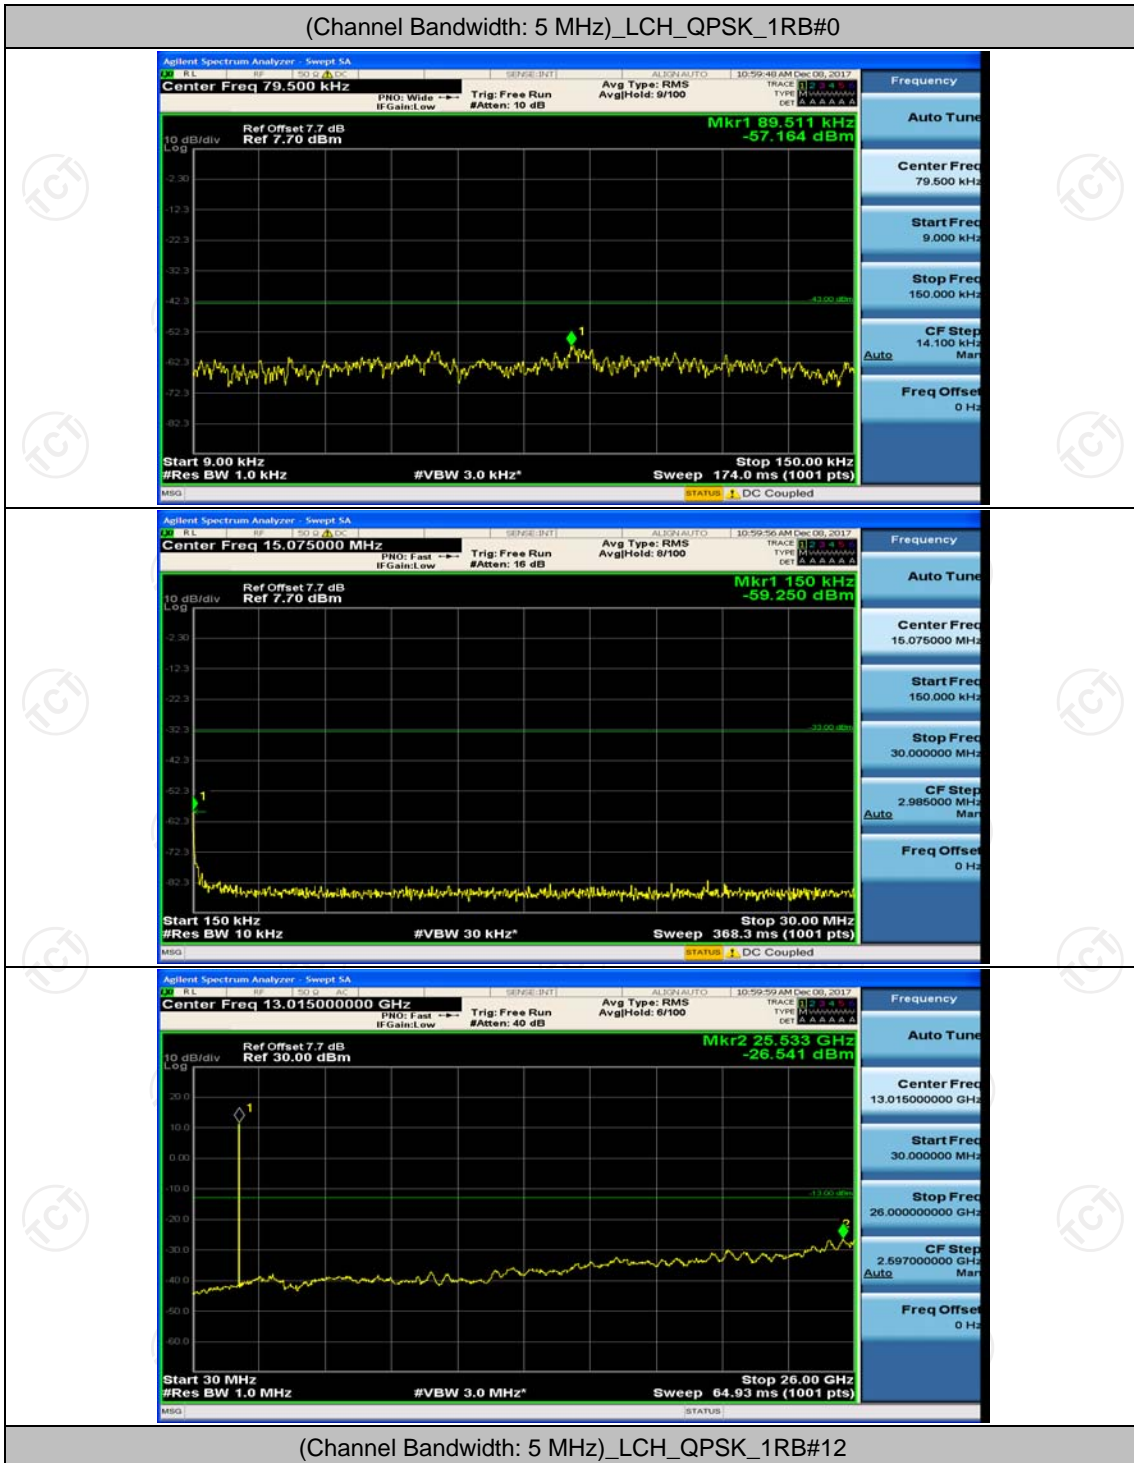

(Channel Bandwidth: 1.4 MHz)_LCH_16QAM_1RB#0

(Channel Bandwidth: 1.4 MHz)_MCH_16QAM_1RB#0

(Channel Bandwidth: 1.4 MHz)_HCH_16QAM_1RB#0

Channel Bandwidth: 3 MHz

(Channel Bandwidth: 3 MHz)_LCH_QPSK_1RB#0

(Channel Bandwidth: 3 MHz)_MCH_QPSK_1RB#0

(Channel Bandwidth: 3 MHz)_HCH_QPSK_1RB#0

(Channel Bandwidth: 3 MHz)_LCH_16QAM_1RB#0

(Channel Bandwidth: 3 MHz)_MCH_16QAM_1RB#0

(Channel Bandwidth: 3 MHz)_HCH_16QAM_1RB#0

Channel Bandwidth: 5 MHz

(Channel Bandwidth: 5 MHz)_MCH_QPSK_1RB#0