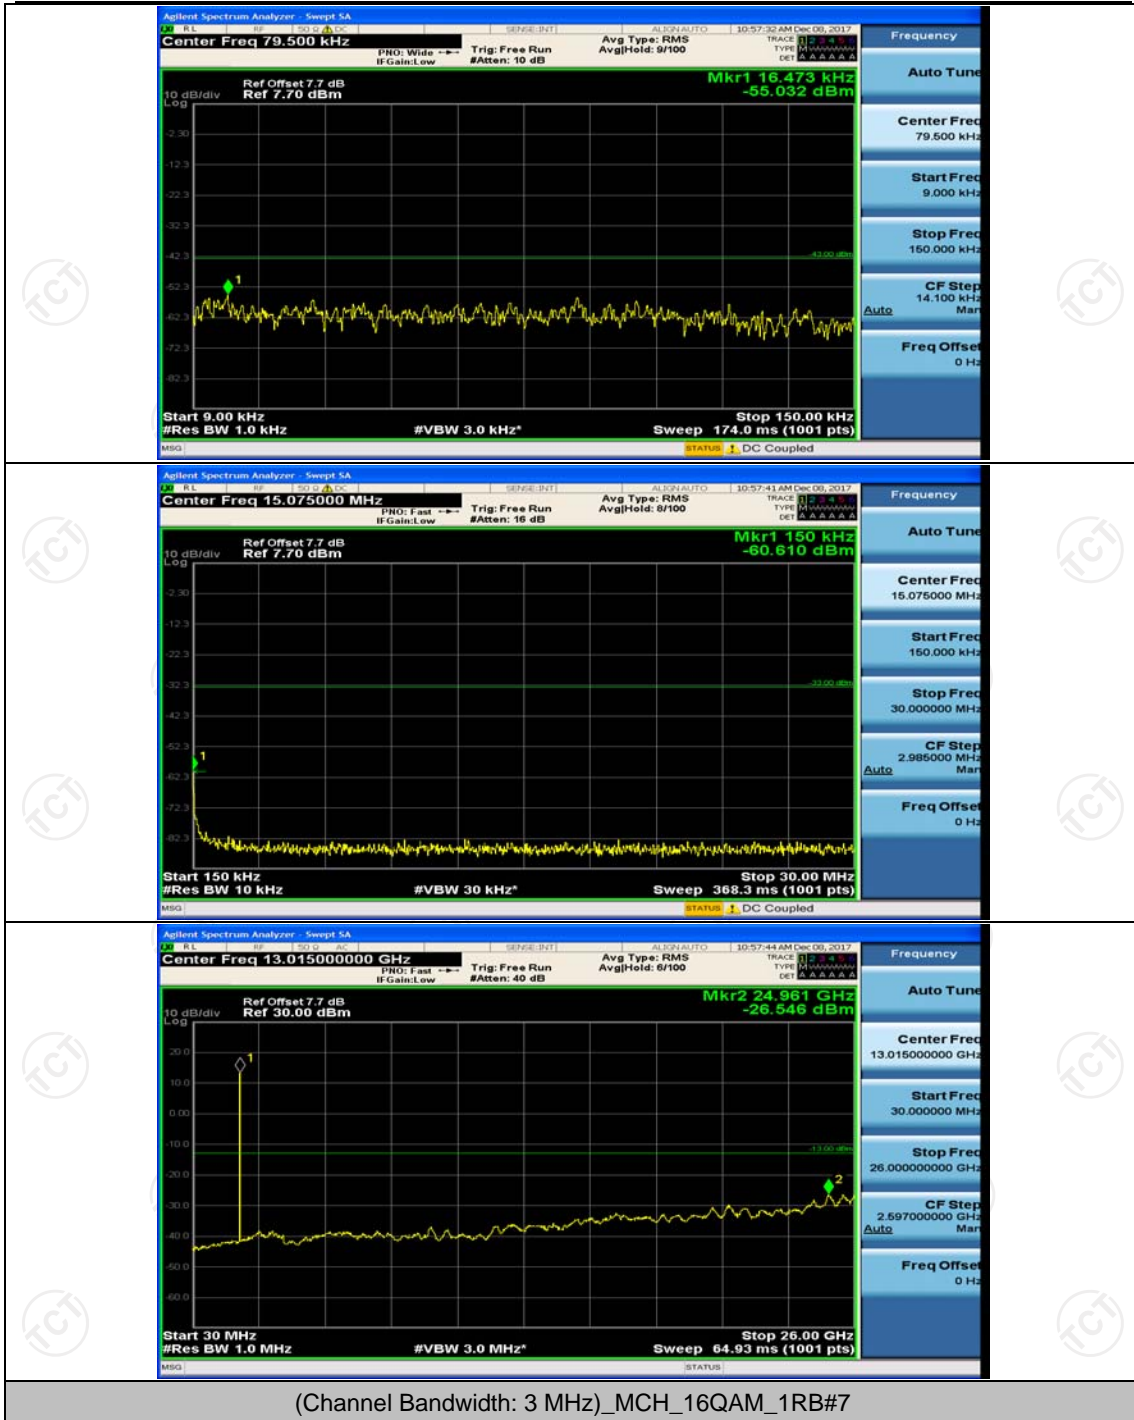

(Channel Bandwidth: 1.4 MHz)_LCH_16QAM_1RB#0

(Channel Bandwidth: 1.4 MHz)_MCH_16QAM_1RB#0

(Channel Bandwidth: 1.4 MHz)_HCH_16QAM_1RB#0

Channel Bandwidth: 3 MHz

(Channel Bandwidth: 3 MHz)_LCH_QPSK_1RB#0

(Channel Bandwidth: 3 MHz)_MCH_QPSK_1RB#0

(Channel Bandwidth: 3 MHz)_HCH_QPSK_1RB#0

(Channel Bandwidth: 3 MHz)_LCH_16QAM_1RB#0

(Channel Bandwidth: 3 MHz)_MCH_16QAM_1RB#0

(Channel Bandwidth: 3 MHz)_HCH_16QAM_1RB#0

Channel Bandwidth: 5 MHz

(Channel Bandwidth: 5 MHz)_MCH_QPSK_1RB#0

(Channel Bandwidth: 5 MHz)_HCH_QPSK_1RB#0

(Channel Bandwidth: 5 MHz)_LCH_16QAM_1RB#0