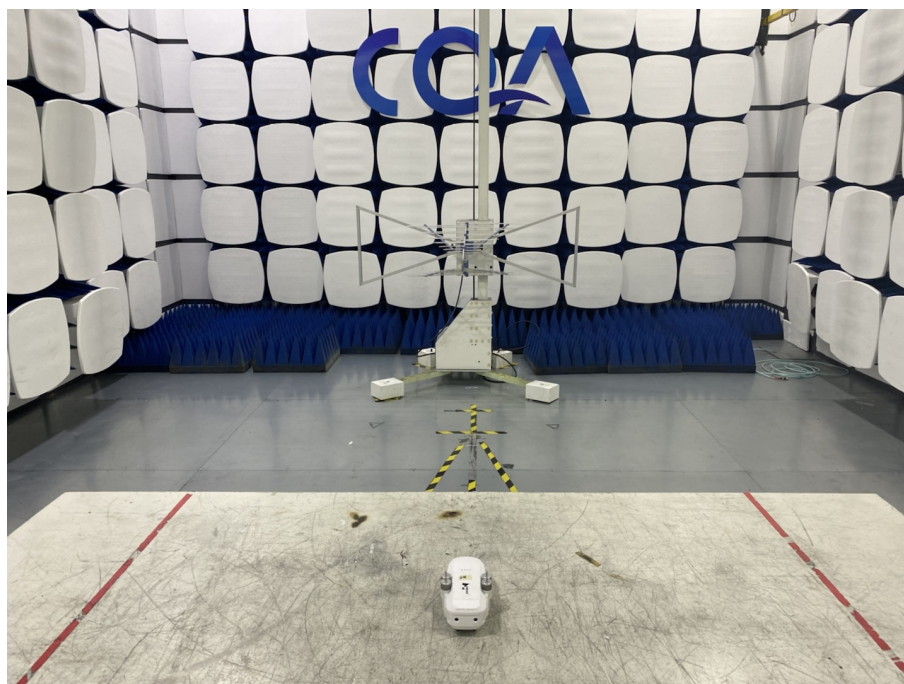

## Setup photos

### 1 Photographs

#### 1.1 Radiated Emission Test Setup

9kHz~30MHz

30MHz~1GHz:

Above 1GHz: