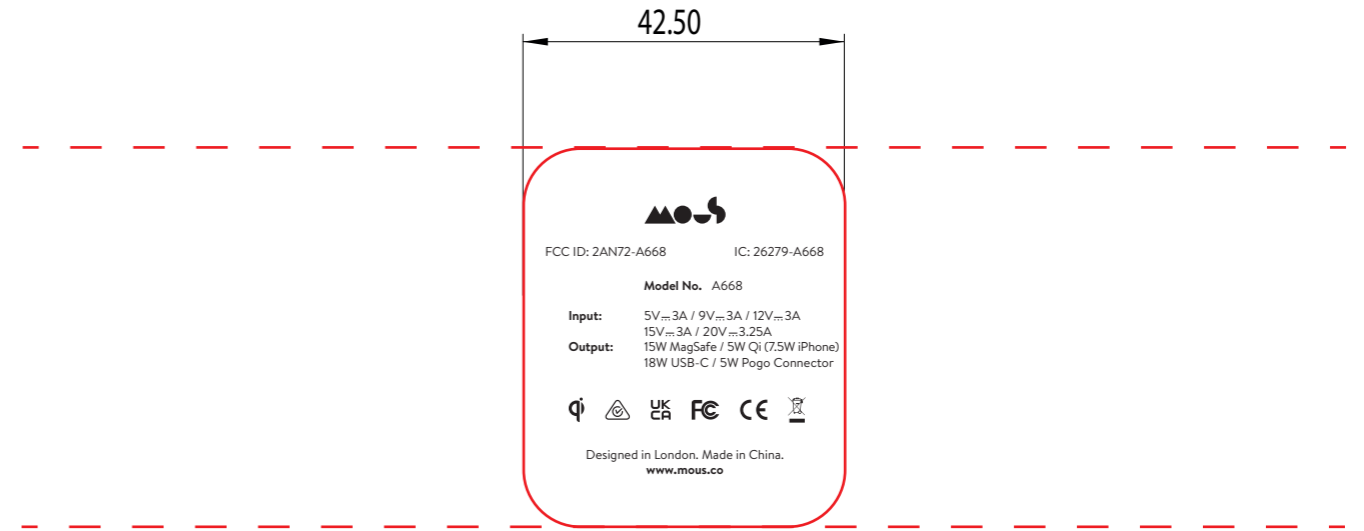

Charging Station with MagSafe®
PAD PRINTING (WHITE PANTONE SPEC)

WHITE
MATTE PRINT

**DRAWING TO
1:1 SCALE**

WHITE
MATTE PRINT

**DRAWING TO
1:1 SCALE**

PANTONE 8C Cool Gray
FOLEY SAMPLES PRINT

Charging Station with MagSafe®
PAD PRINTING (GREY PANTONE SPEC)

PANTONE Cool Gray 8C
FOLEY SAMPLES PRINT