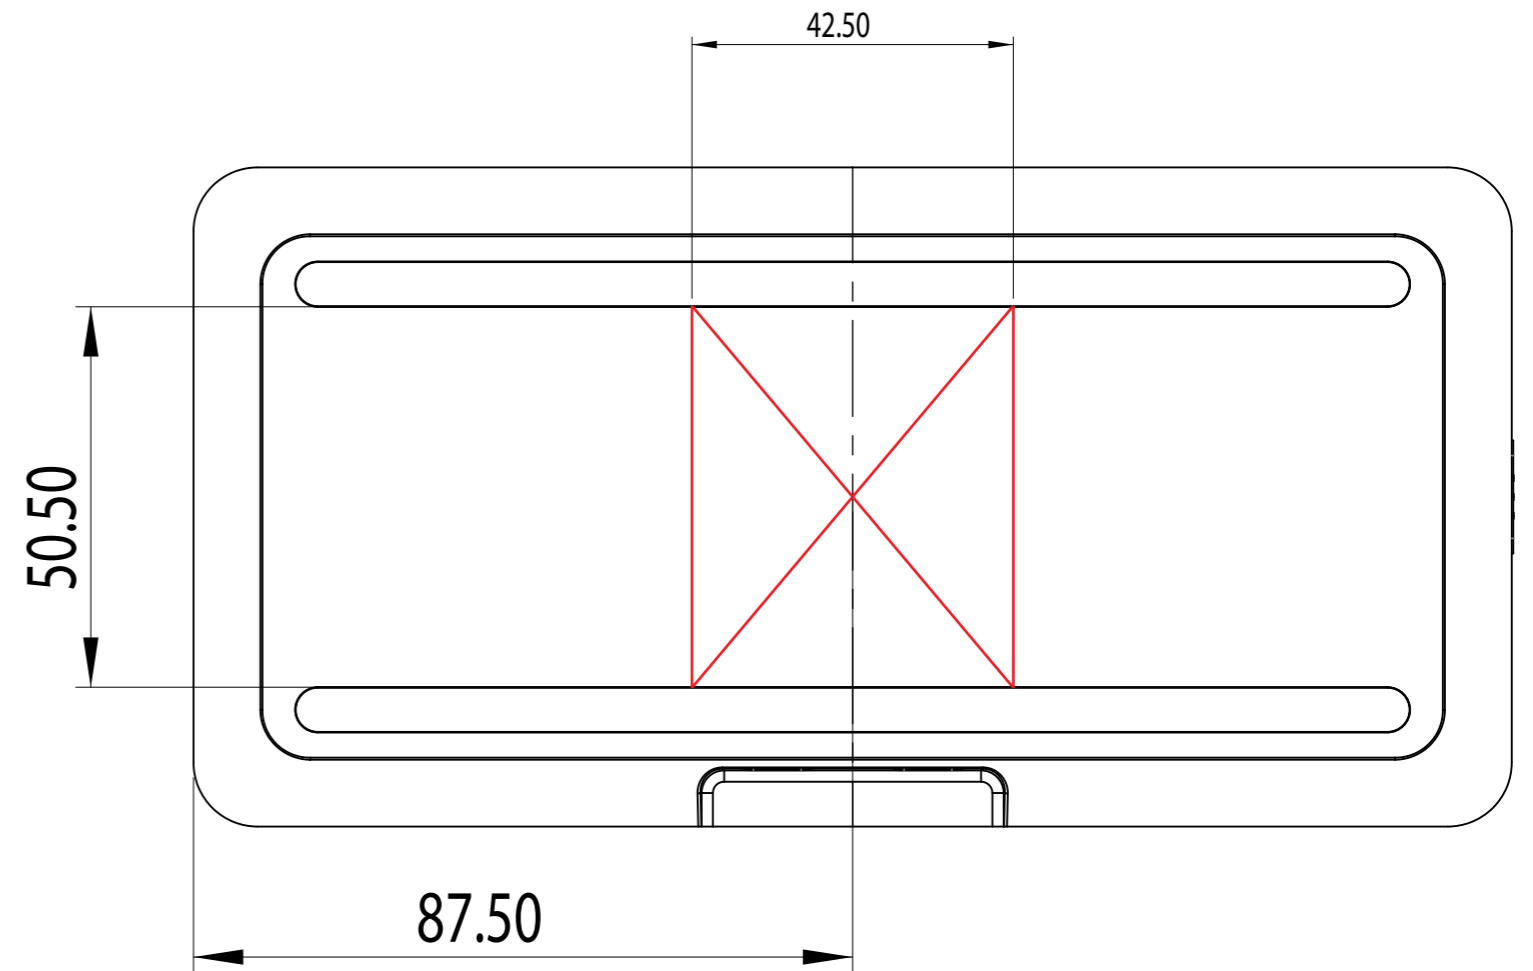

Charging Station with MagSafe®
PAD PRINTING (WHITE PANTONE SPEC)

WHITE
MATTE PRINT

**DRAWING TO
1:1 SCALE**

WHITE
MATTE PRINT

**DRAWING TO
1:1 SCALE**

PANTONE 8C Cool Gray
FOLEY SAMPLES PRINT

Charging Station with MagSafe®
PAD PRINTING (GREY PANTONE SPEC)