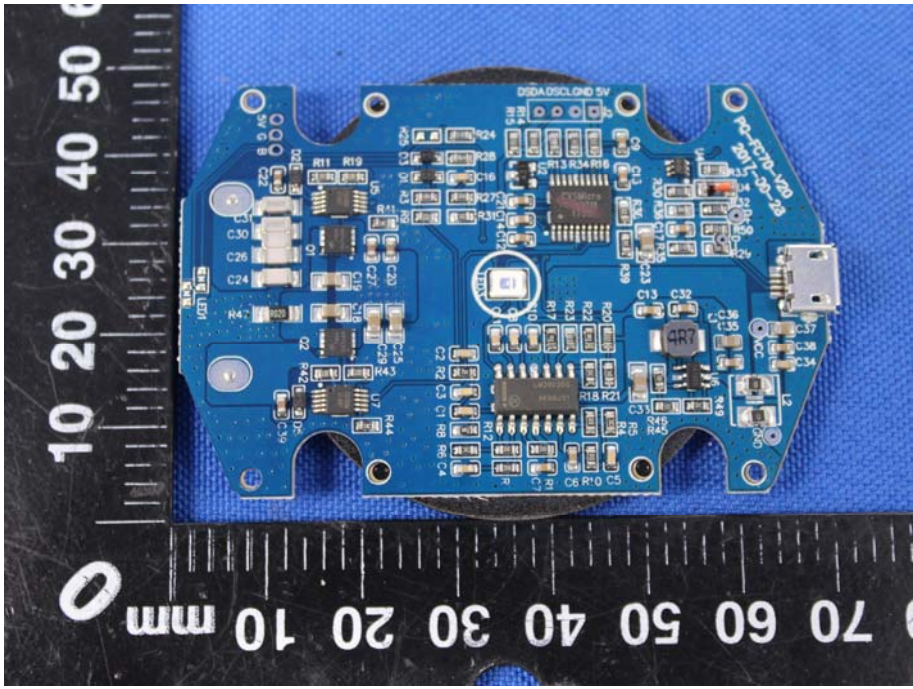

Appendix B: Photographs of EUT

Product: Wireless Charger

Model: CDRZ17

Internal Photos

Antenna