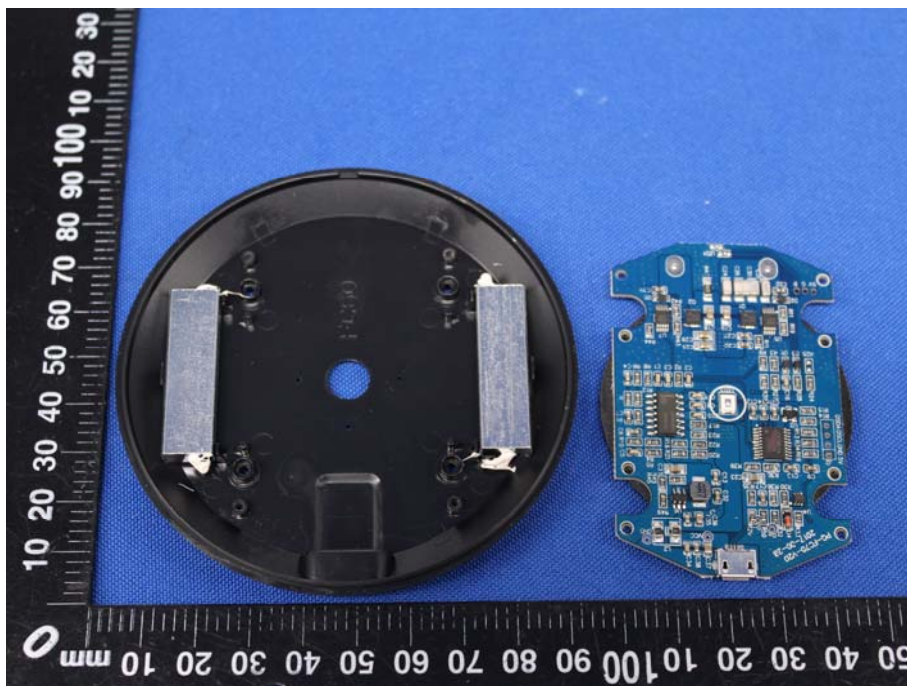

Appendix B: Photographs of EUT

Product: Wireless Charger

Model: CDRZ17

Internal Photos

Antenna