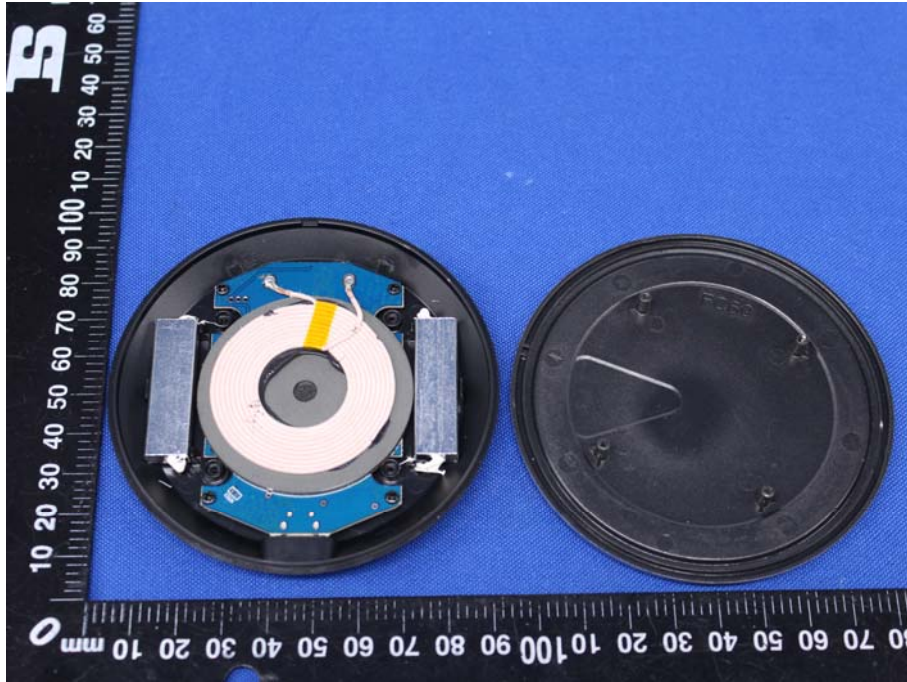

Appendix B: Photographs of EUT

Product: Wireless Charger

Model: CDRZ17

Internal Photos

Antenna