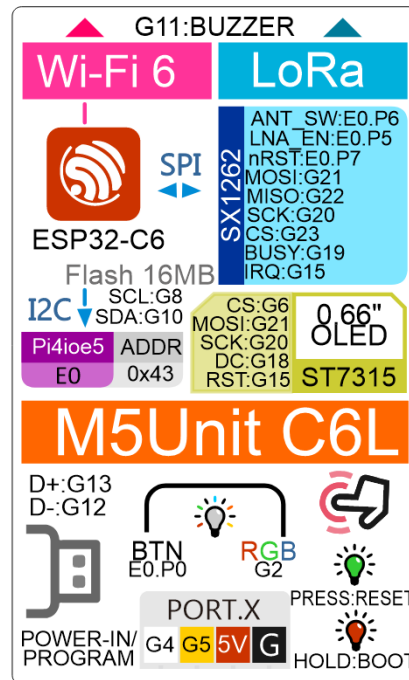

EXHIBITA-FCC ID LABEL AND LOCATION

FCC ID Label

FCC ID Label Location Information

The label shown shall be permanently affixed at a conspicuous location on the device and be readily visible to the time purchase (Labeling requirements per 2.295).