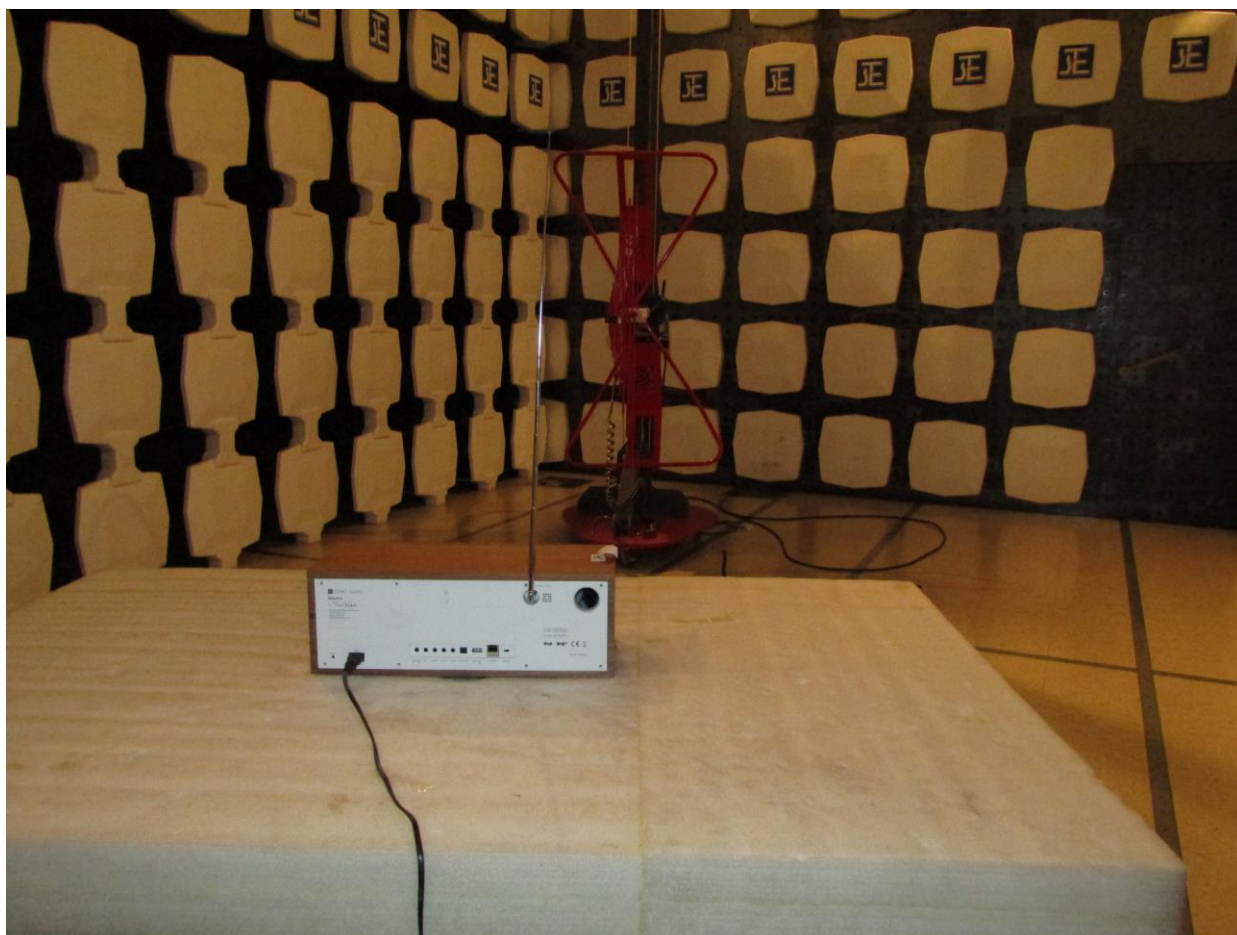

FCC ID: 2AMWRMUSICA
PHOTOGRAPH OF THE PRODUCT
MEASUREMENT OF RADIATED EMISSION TEST SET UP

FCC ID: 2AMWRMUSICA
PHOTOGRAPH OF THE PRODUCT

FCC ID: 2AMWRMUSICA
PHOTOGRAPH OF THE PRODUCT
MEASUREMENT OF CONDUCTED EMISSION TEST SET UP