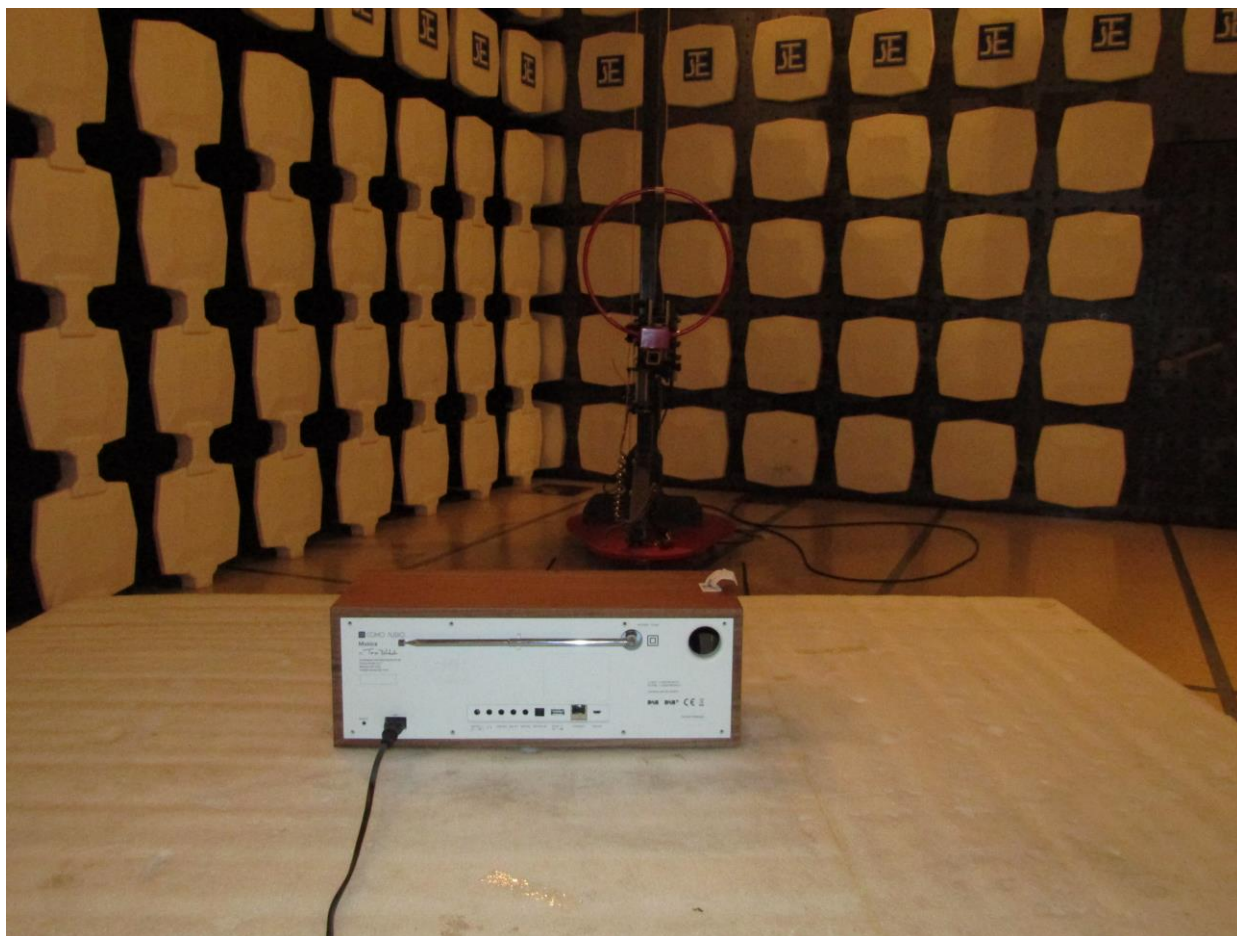

FCC ID: 2AMWRMUSICA
PHOTOGRAPH OF THE PRODUCT
MEASUREMENT OF RADIATED EMISSION TEST SET UP

FCC ID: 2AMWRMUSICA
PHOTOGRAPH OF THE PRODUCT

FCC ID: 2AMWRMUSICA
PHOTOGRAPH OF THE PRODUCT
MEASUREMENT OF CONDUCTED EMISSION TEST SET UP