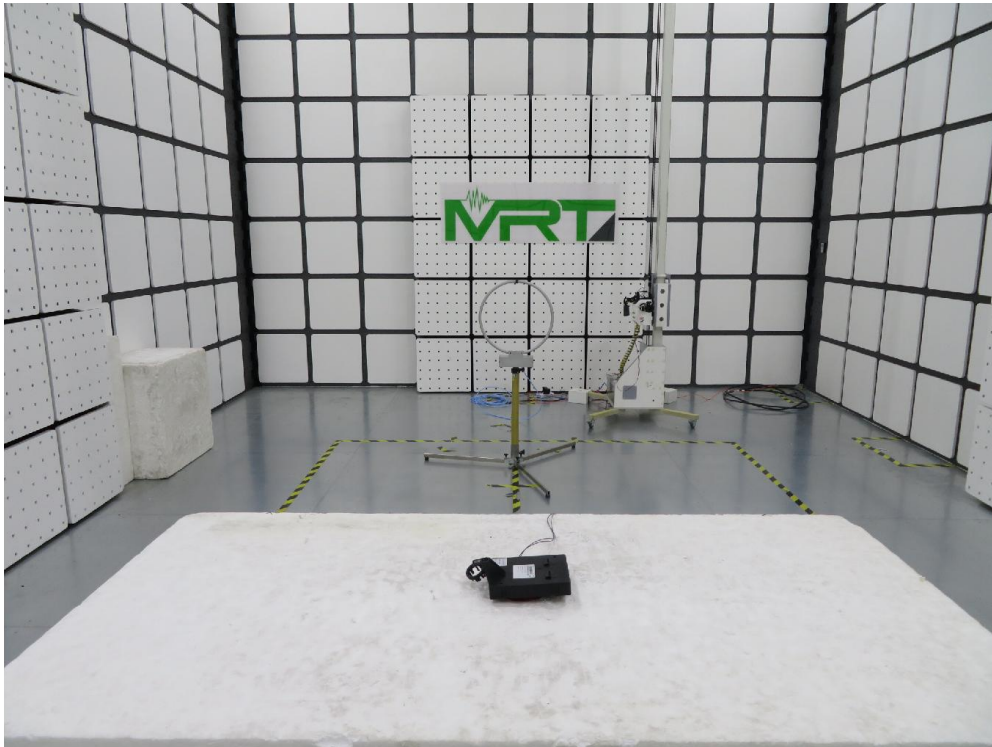

Test Setup Photograph

Description: Radiated Spurious Emission Test Setup for 9KHz ~ 30MHz

Description: Radiated Spurious Emission Test Setup for Below 1GHz