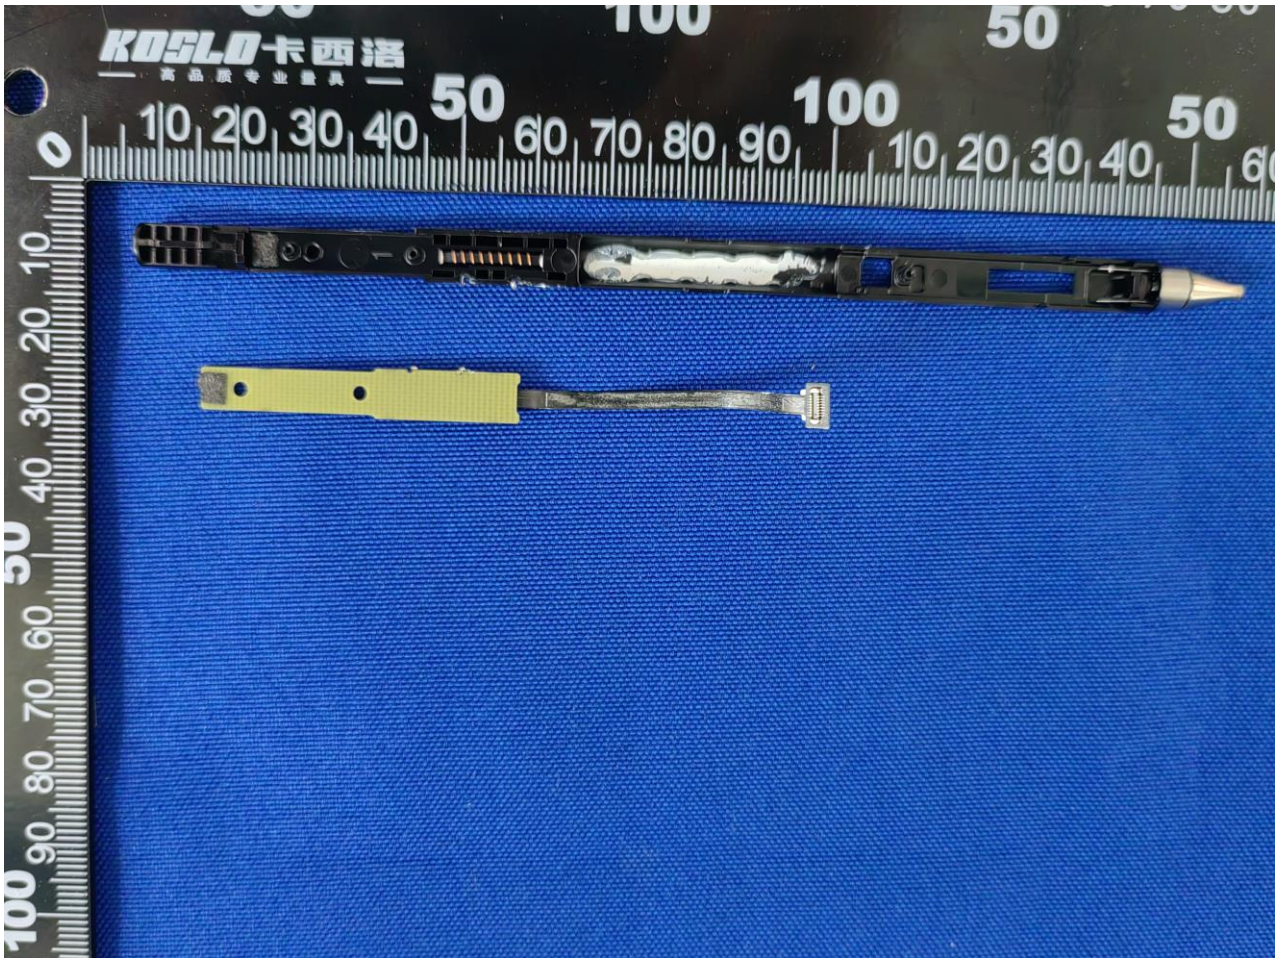

3. Internal Photograph of EUT

Brand Name: reMarkable / Model Name: RM04C

Sample 1 and Sample 2

NFC Rx only Antenna

Wireless Tx Antenna

————THE END————