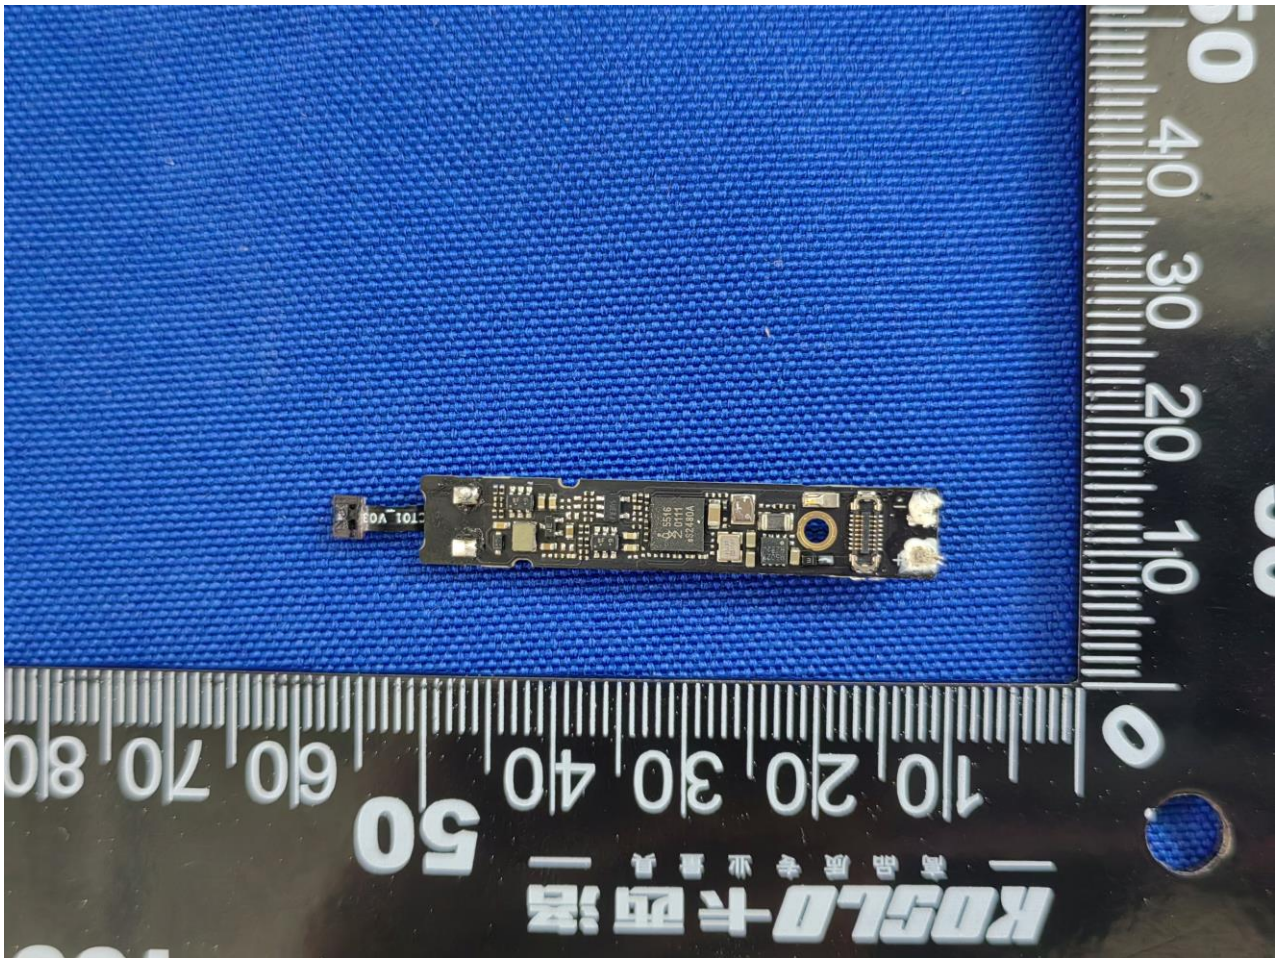

3. Internal Photograph of EUT

Brand Name: reMarkable / Model Name: RM04C

Sample 1 and Sample 2

NFC Rx only Antenna

Wireless Tx Antenna

————THE END————