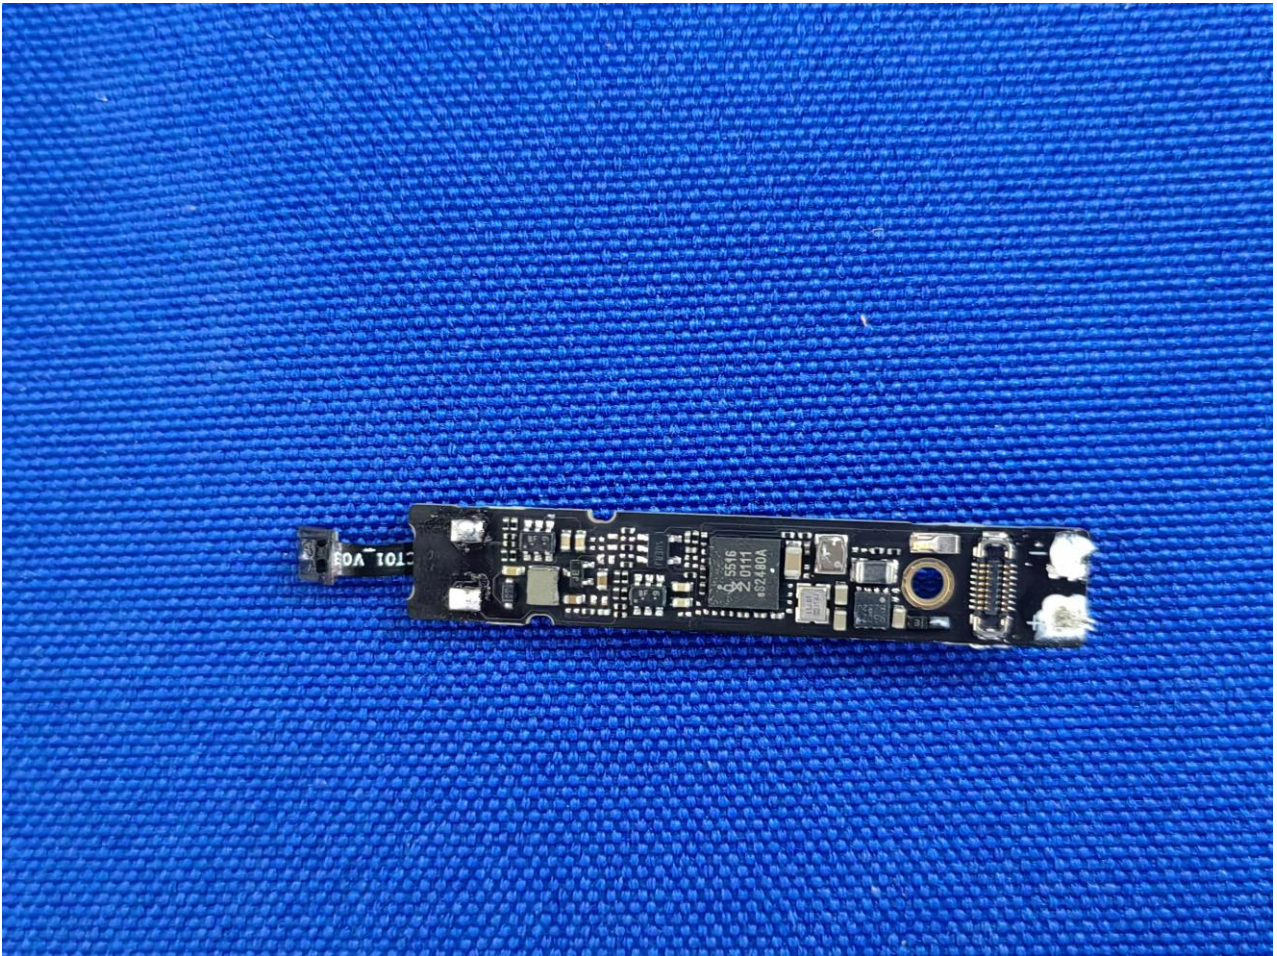

3. Internal Photograph of EUT

Brand Name: reMarkable / Model Name: RM04C

Sample 1 and Sample 2

NFC Rx only Antenna

Wireless Tx Antenna

————THE END————