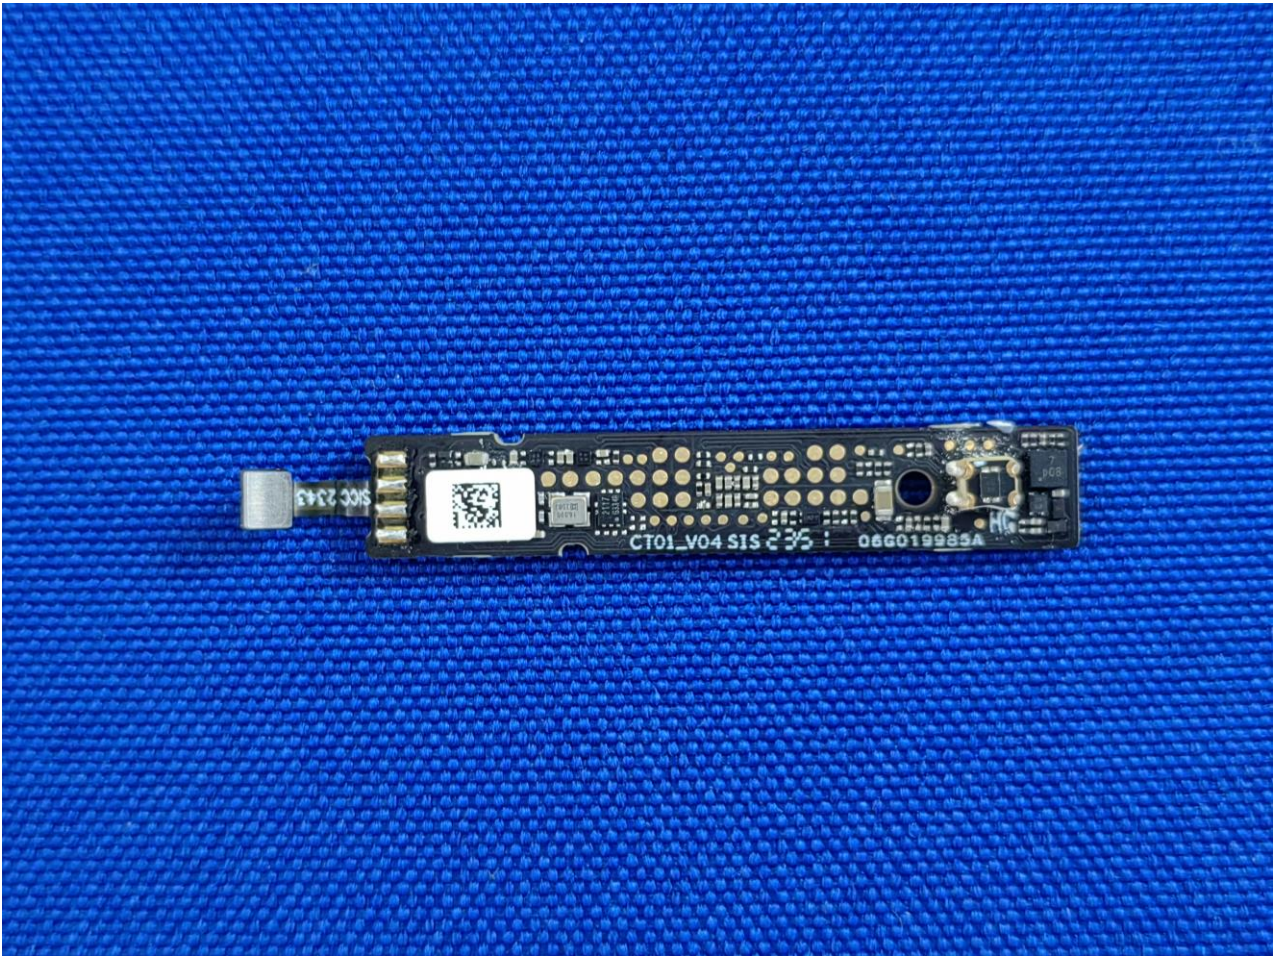

3. Internal Photograph of EUT

Brand Name: reMarkable / Model Name: RM04C

Sample 1 and Sample 2

NFC Rx only Antenna

Wireless Tx Antenna

————THE END————