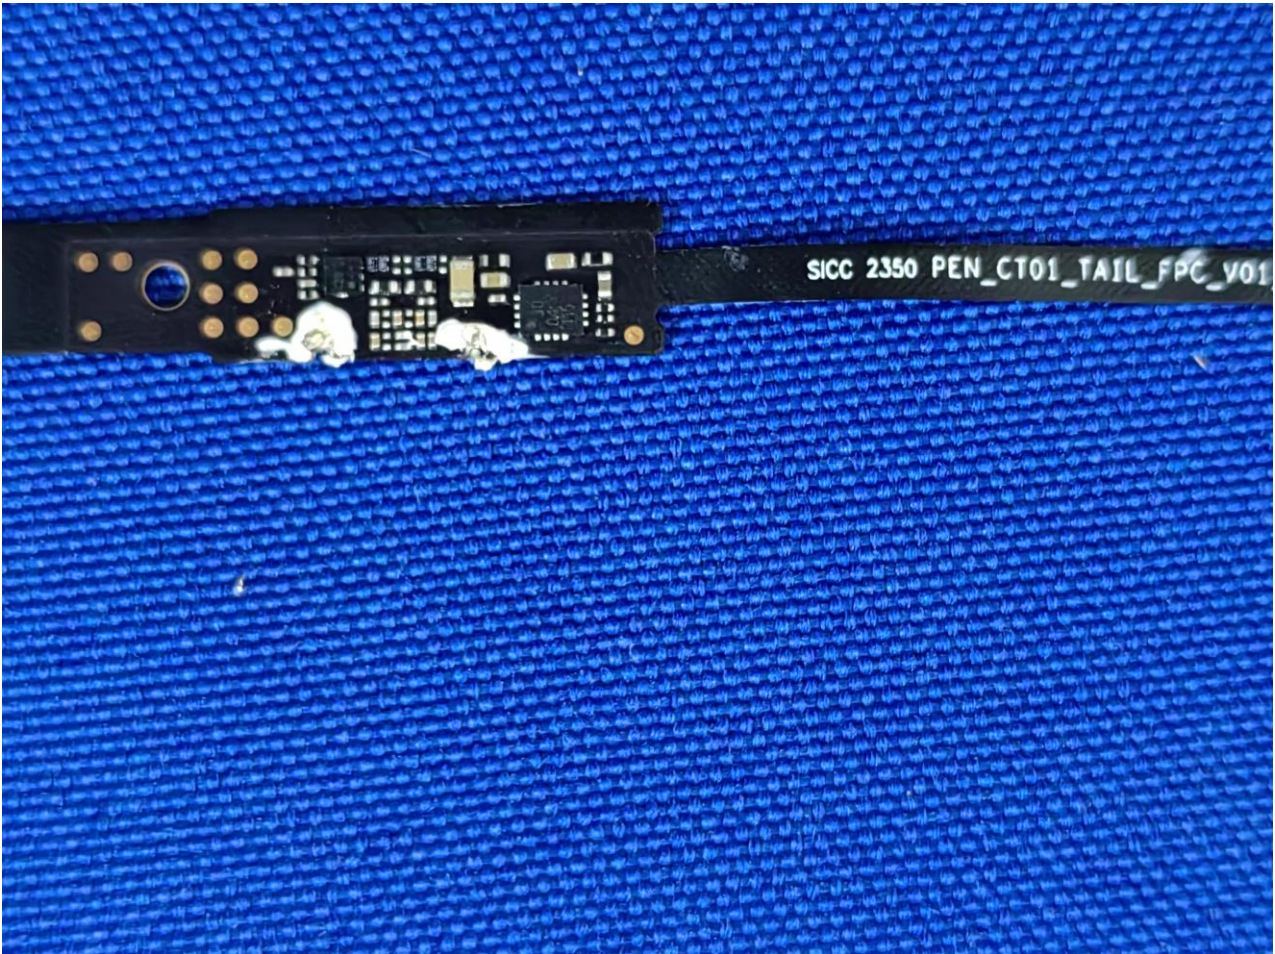

3. Internal Photograph of EUT

Brand Name: reMarkable / Model Name: RM04C

Sample 1 and Sample 2

NFC Rx only Antenna

Wireless Tx Antenna

————THE END————