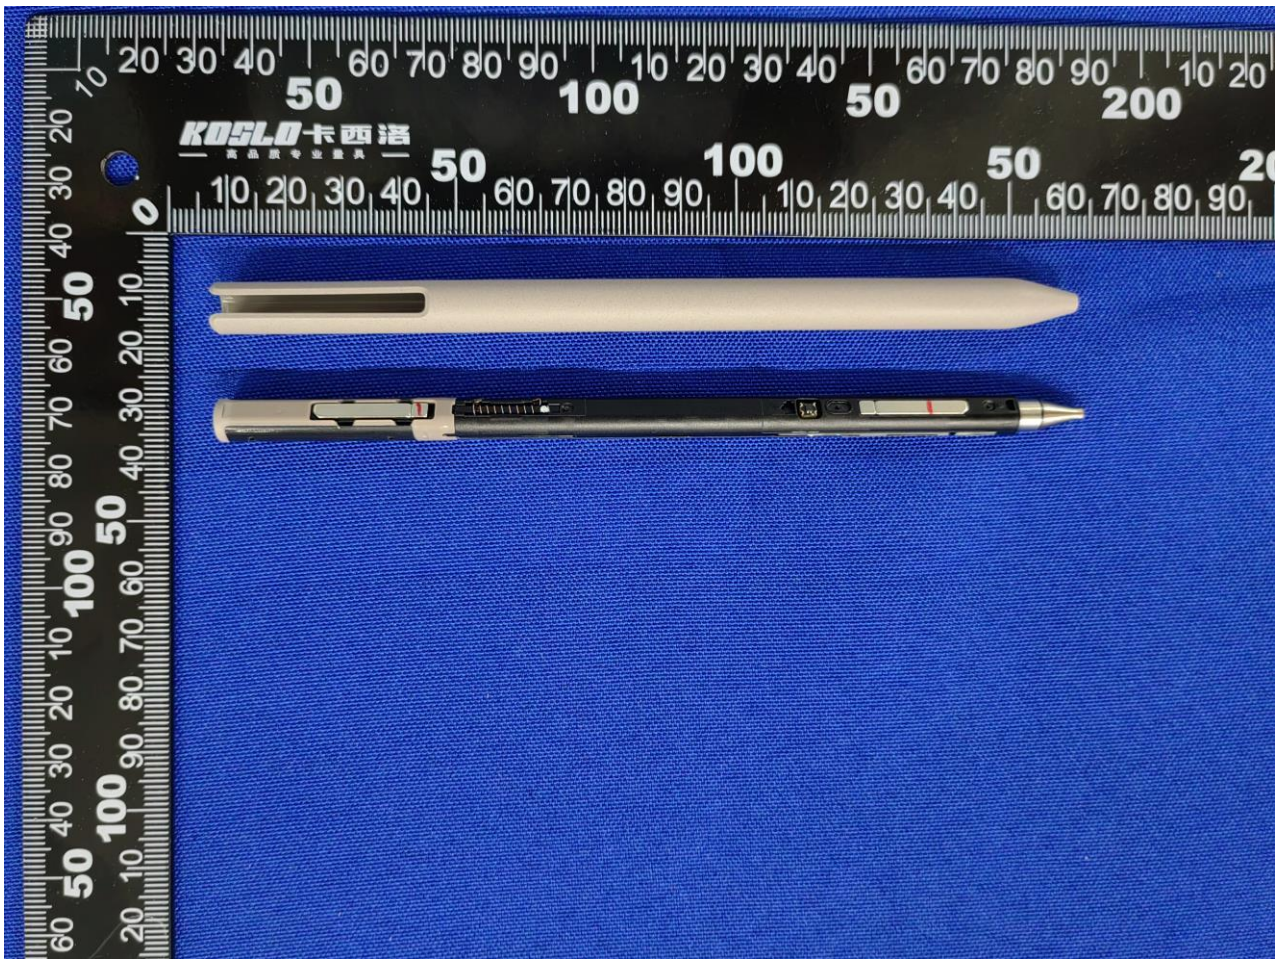

3. Internal Photograph of EUT

Brand Name: reMarkable / Model Name: RM04C

Sample 1 and Sample 2

NFC Rx only Antenna

Wireless Tx Antenna

————THE END————