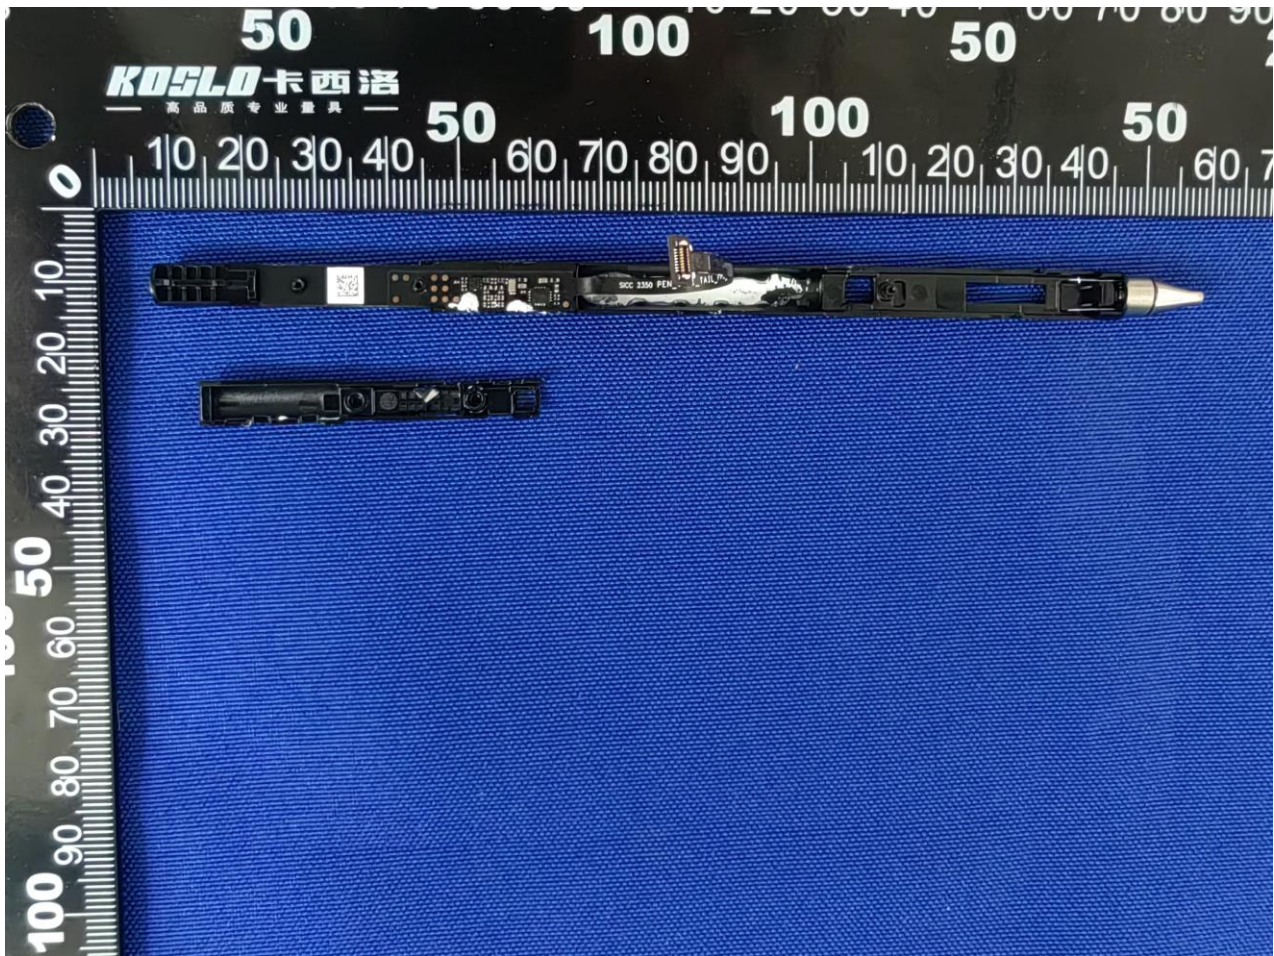

3. Internal Photograph of EUT

Brand Name: reMarkable / Model Name: RM04C

Sample 1 and Sample 2

NFC Rx only Antenna

Wireless Tx Antenna

————THE END————