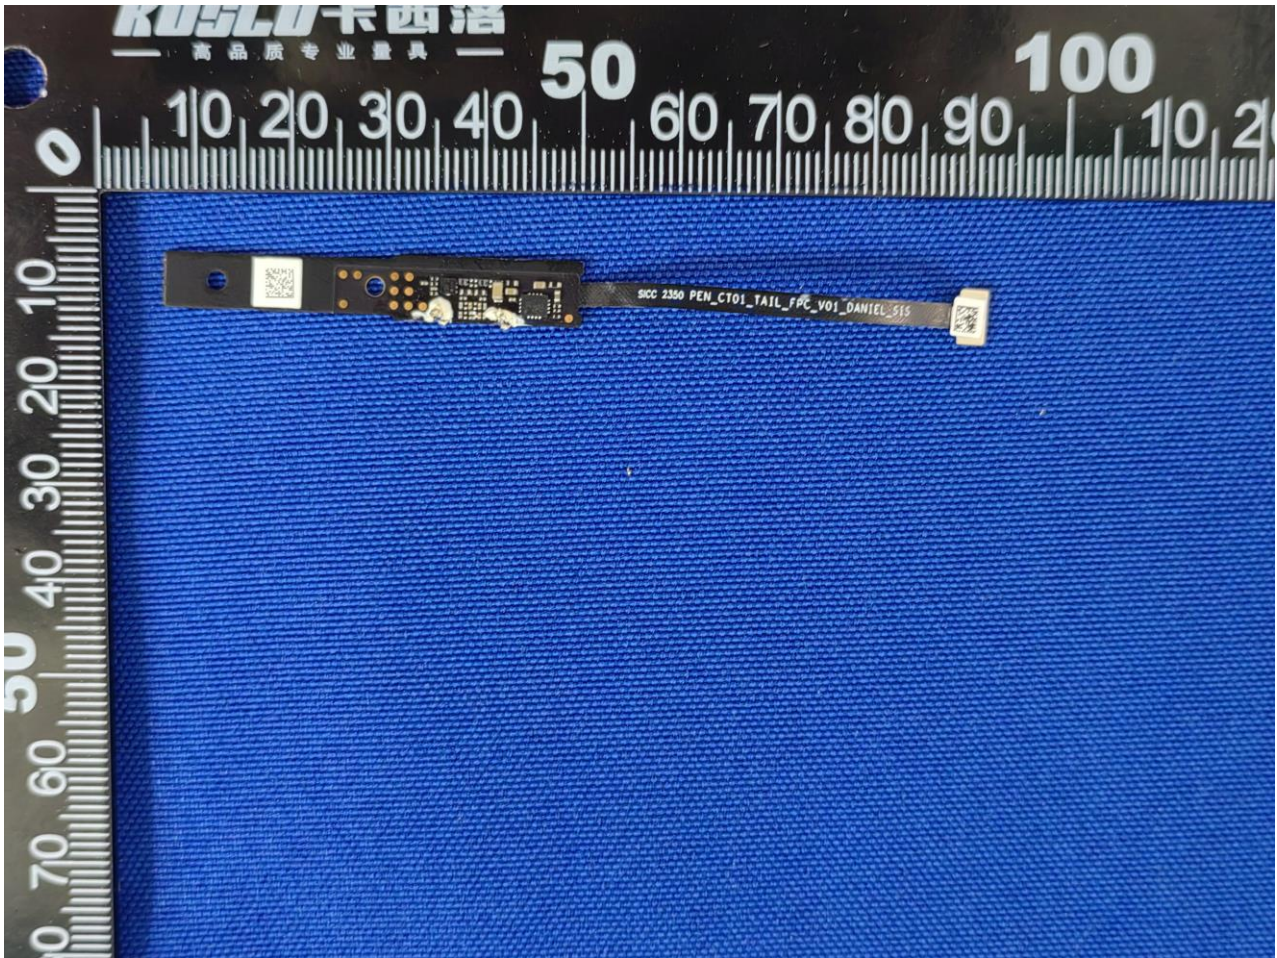

3. Internal Photograph of EUT

Brand Name: reMarkable / Model Name: RM04C

Sample 1 and Sample 2

NFC Rx only Antenna

Wireless Tx Antenna

————THE END————