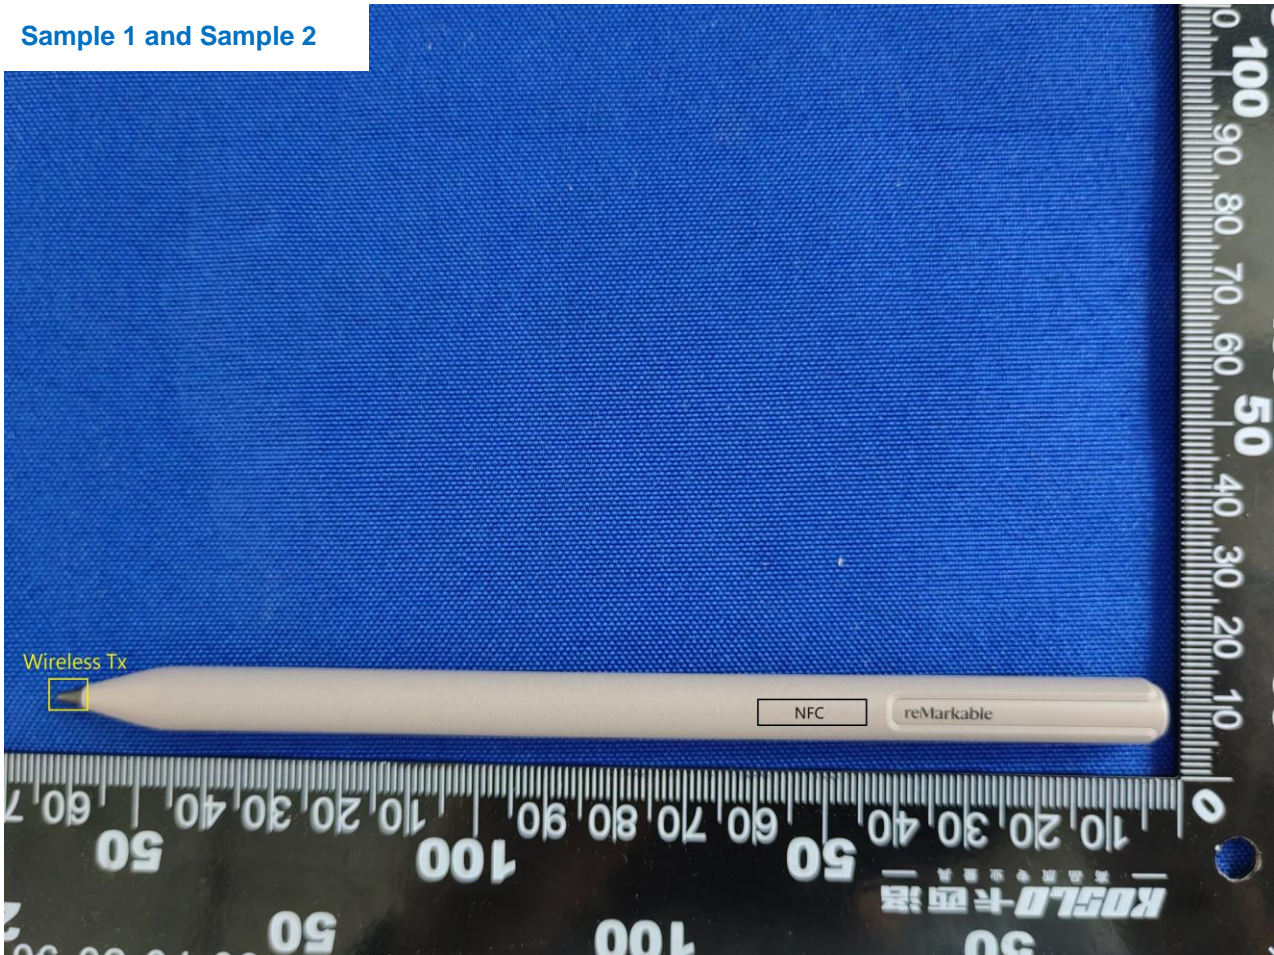

3. Internal Photograph of EUT

Brand Name: reMarkable / Model Name: RM04C

Sample 1 and Sample 2

NFC Rx only Antenna

Wireless Tx Antenna

————THE END————