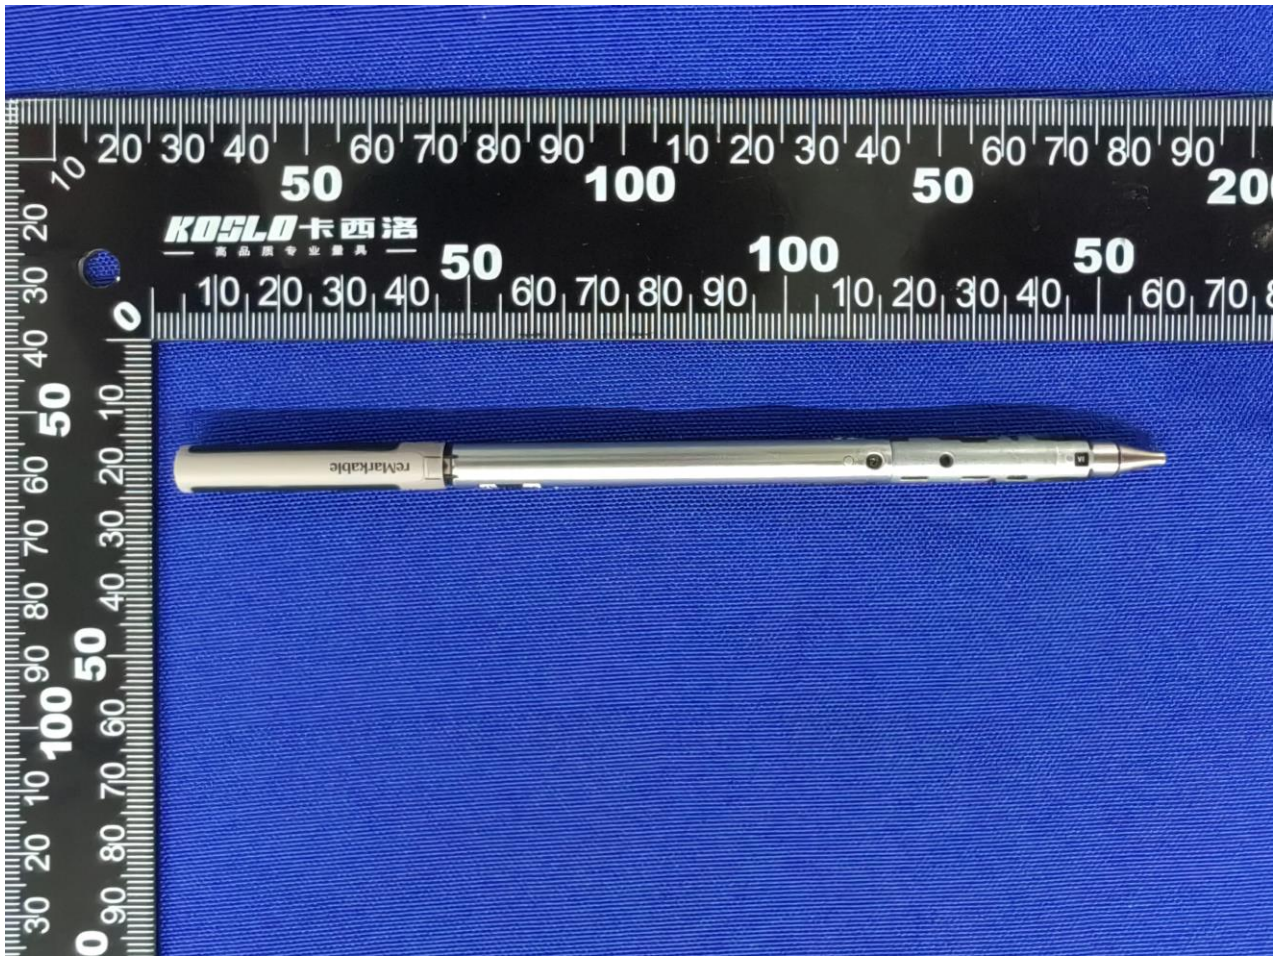

3. Internal Photograph of EUT

Brand Name: reMarkable / Model Name: RM04C

Sample 1 and Sample 2

NFC Rx only Antenna

Wireless Tx Antenna

————THE END————