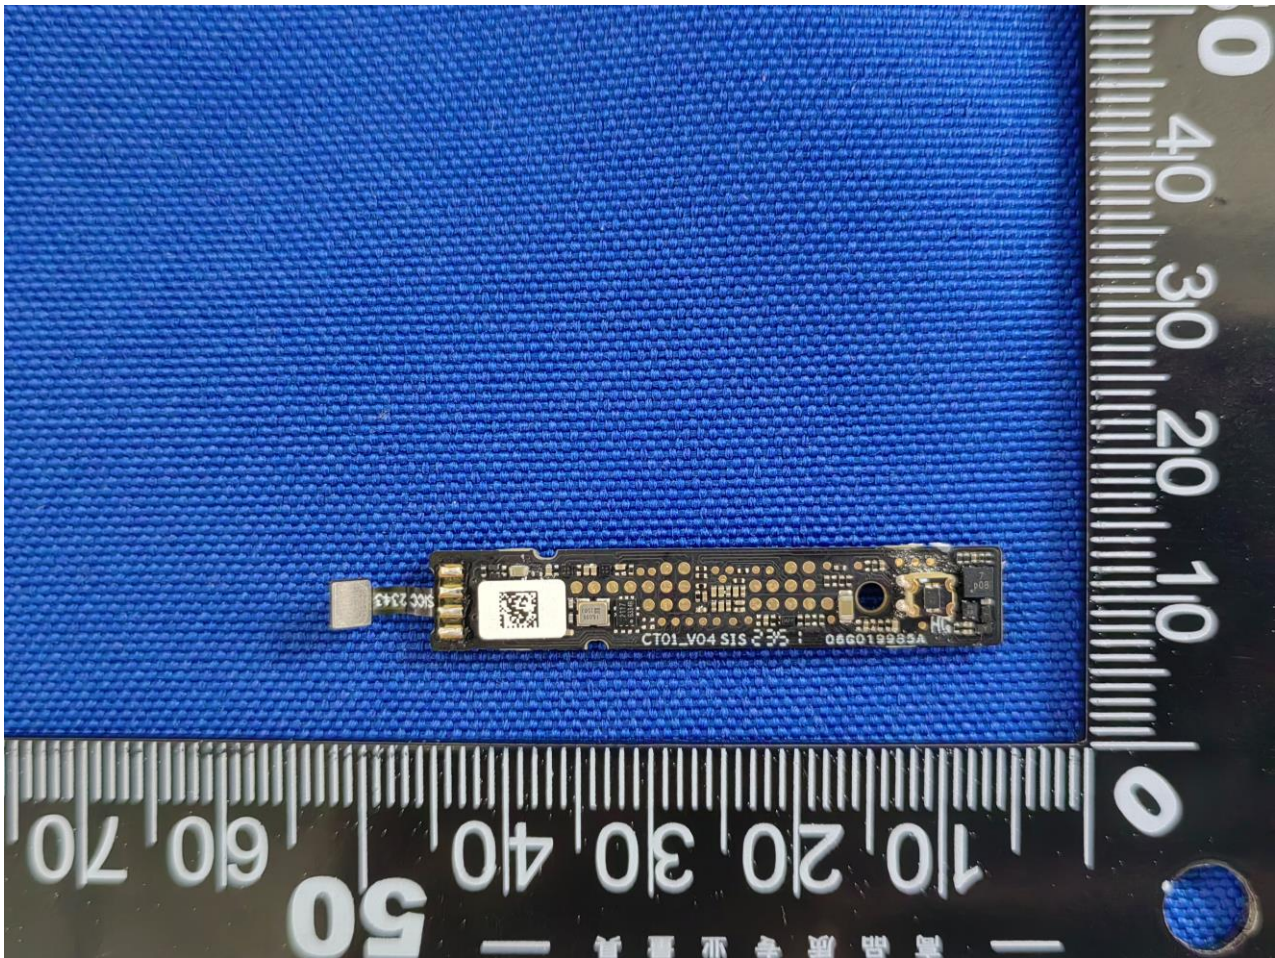

3. Internal Photograph of EUT

Brand Name: reMarkable / Model Name: RM04C

Sample 1 and Sample 2

NFC Rx only Antenna

Wireless Tx Antenna

————THE END————