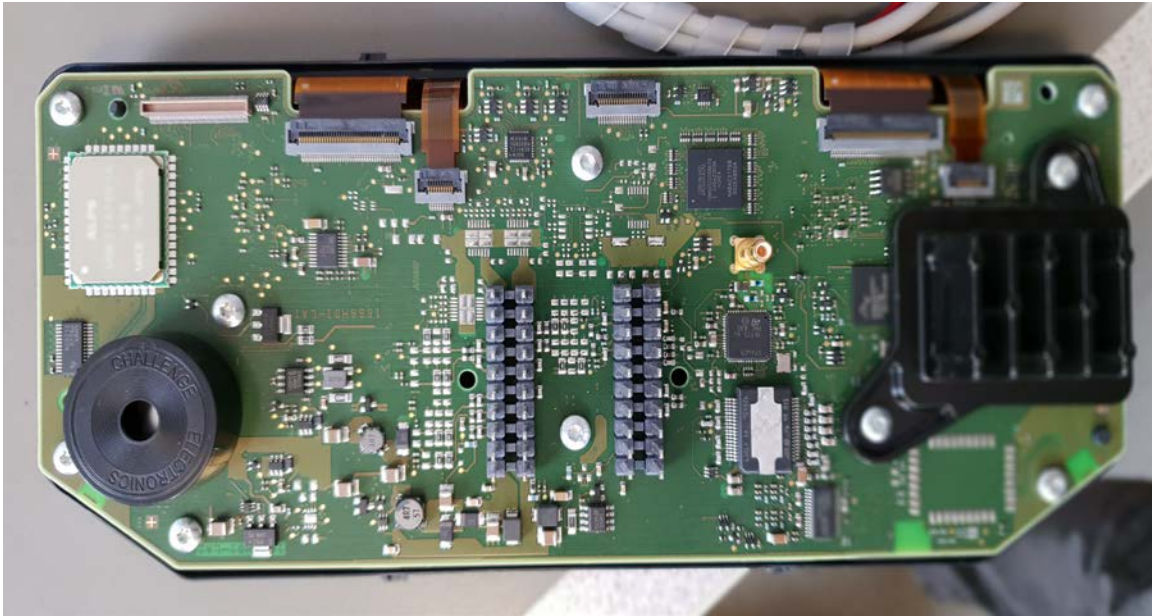

*a Bureau Veritas
Group Company*

www.7layers.com

Photo 1: Test setup for radiated measurements (stand alone, EUT supplied by a battery) 30 MHz - 1 GHz

Photo 2: Test setup for radiated measurements (stand alone, EUT supplied by a battery) Above 1 GHz

Photo 3: EUT VIPHIBTGPS detailed view

Photo 4: EUT VIPHIBTGPS detailed view