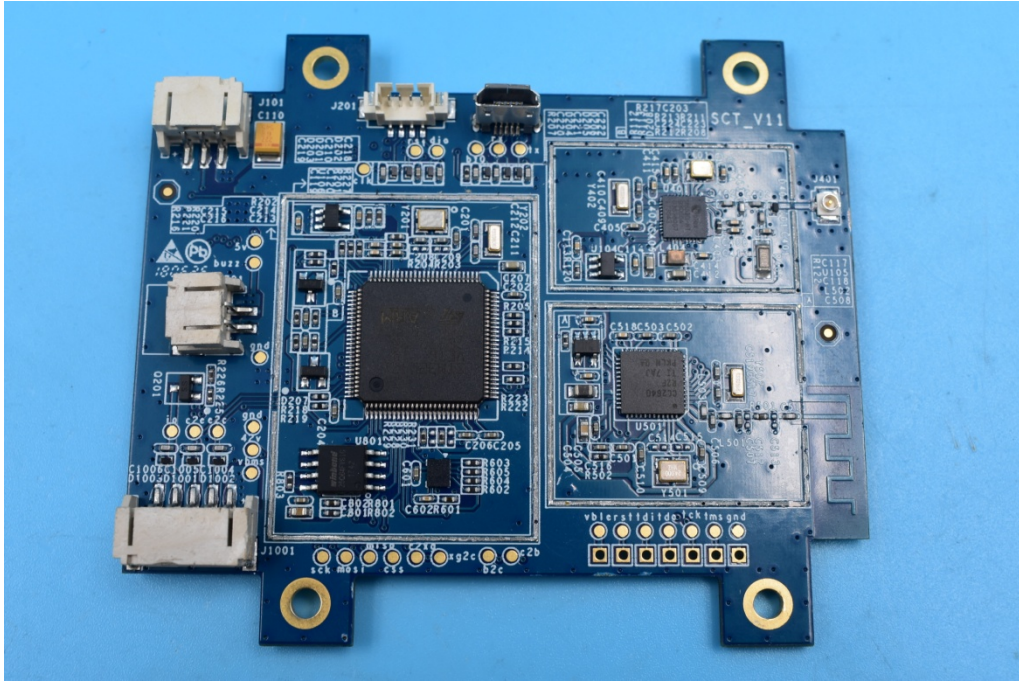

FCC ID: 2AMBSSCOOTER-1

Internal Photos

1. EUT uncover view

2. Mainboard front view

3. Mainboard rear view

4. BT antenna view

5. WCDMA antenna view