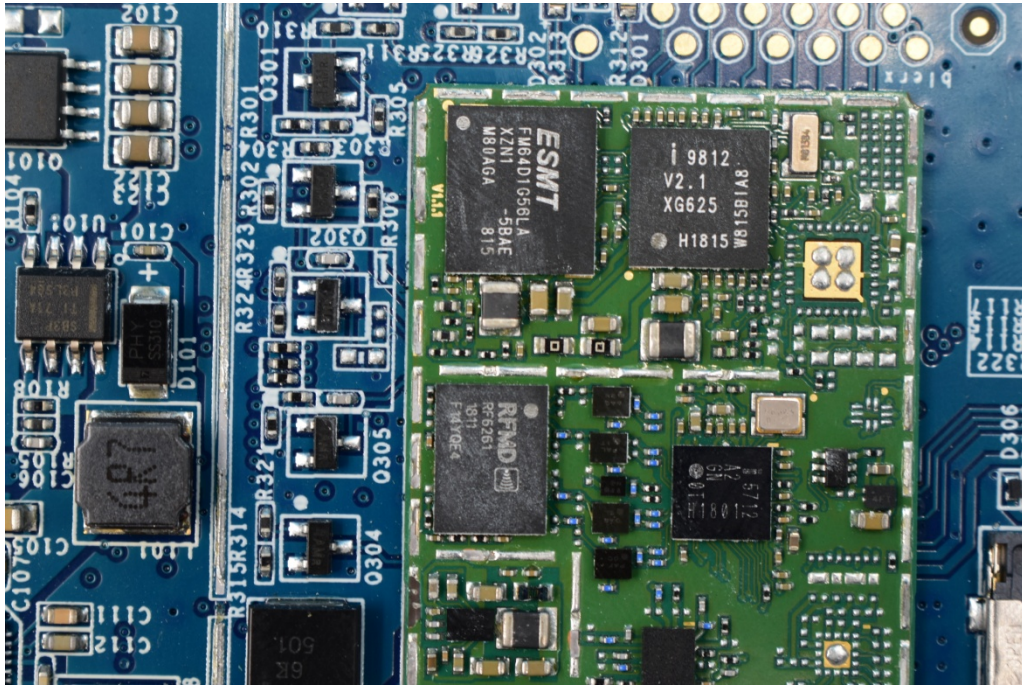

FCC ID: 2AMBSSCOOTER-1

Internal Photos

1. EUT uncover view

2. Mainboard front view

3. Mainboard rear view

4. BT antenna view

5. WCDMA antenna view