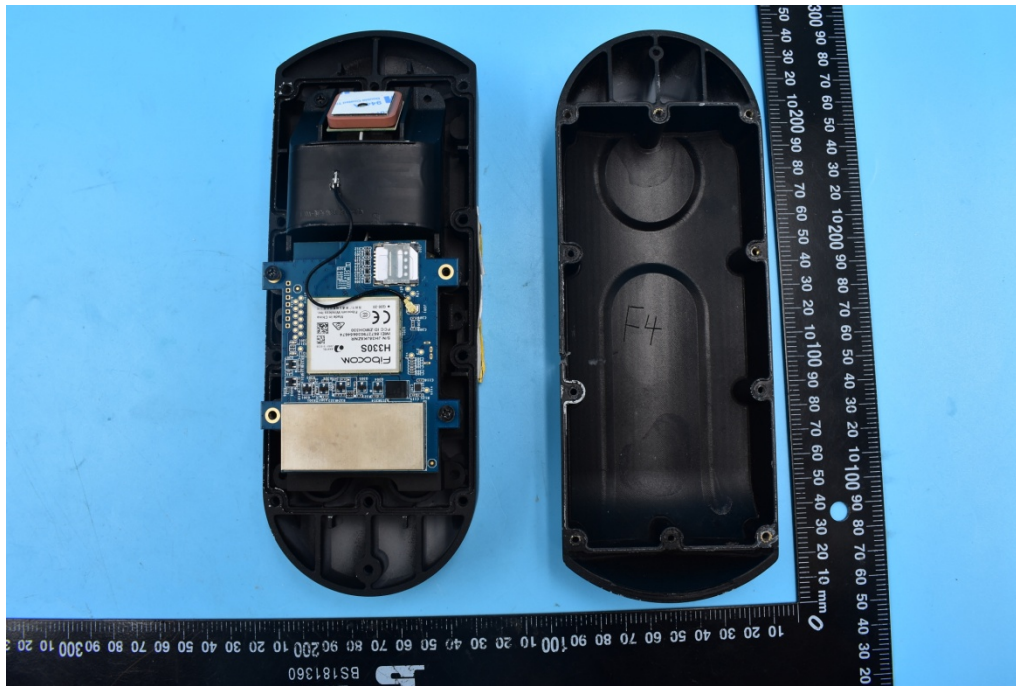

FCC ID: 2AMBSSCOOTER-1

Internal Photos

1. EUT uncover view

2. Mainboard front view

3. Mainboard rear view

4. BT antenna view

5. WCDMA antenna view