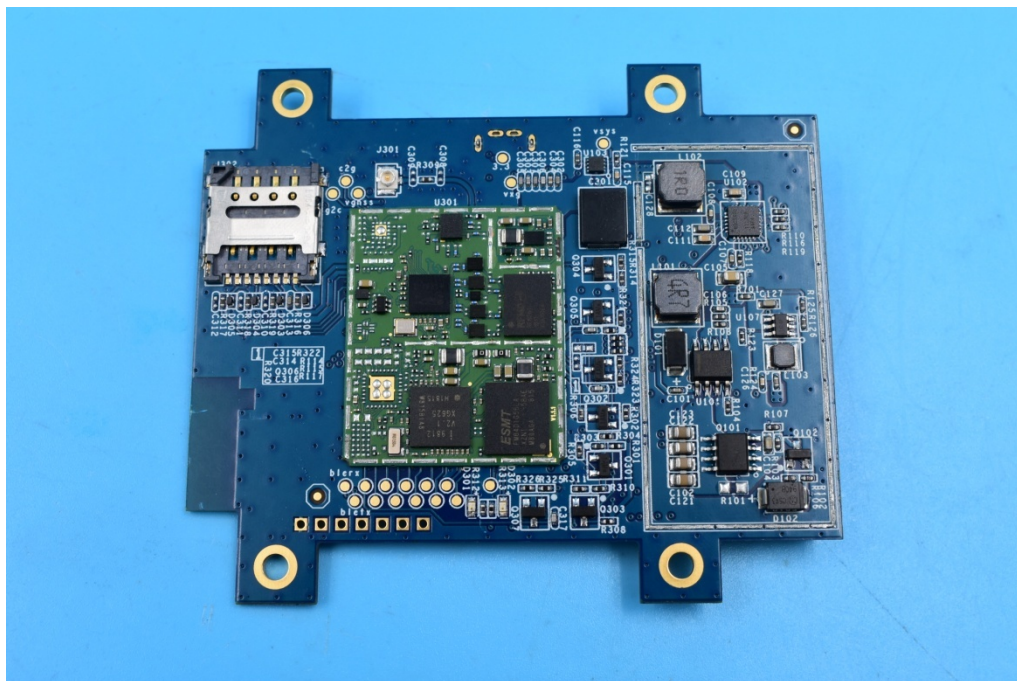

FCC ID: 2AMBSSCOOTER-1

Internal Photos

1. EUT uncover view

2. Mainboard front view

3. Mainboard rear view

4. BT antenna view

5. WCDMA antenna view