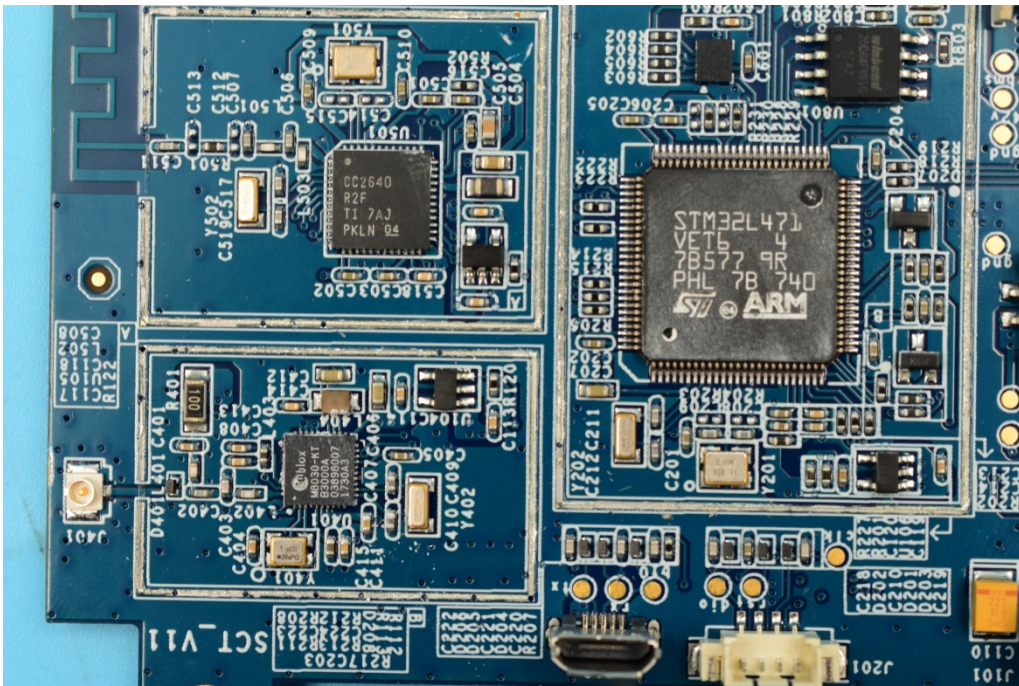

FCC ID: 2AMBSSCOOTER-1

Internal Photos

1. EUT uncover view

2. Mainboard front view

3. Mainboard rear view

4. BT antenna view

5. WCDMA antenna view