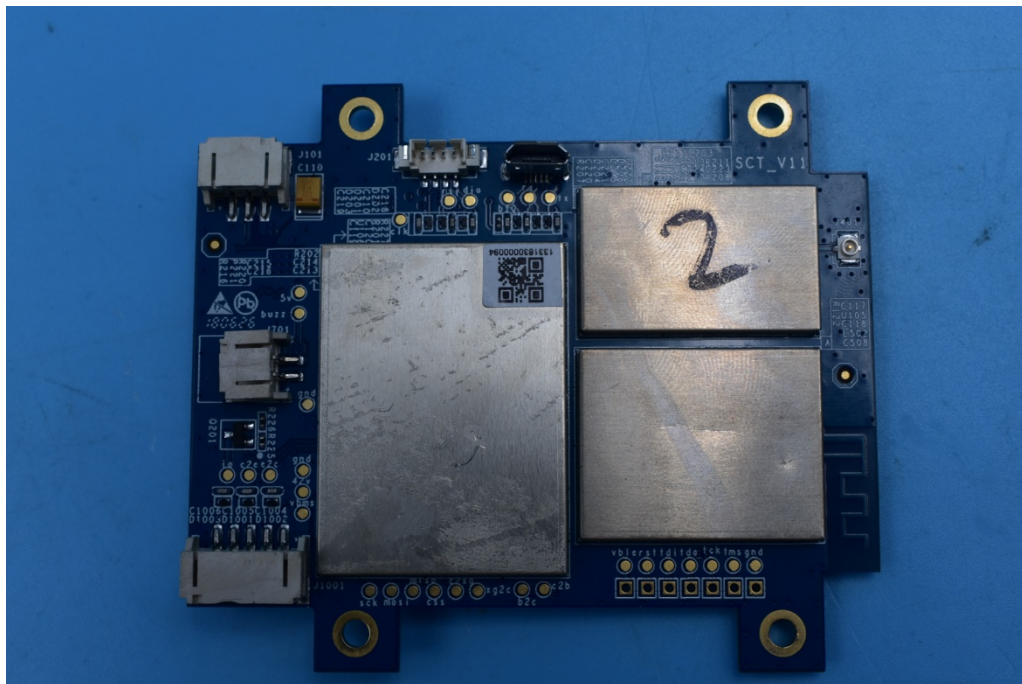

FCC ID: 2AMBSSCOOTER-1

Internal Photos

1. EUT uncover view

2. Mainboard front view

3. Mainboard rear view

4. BT antenna view

5. WCDMA antenna view