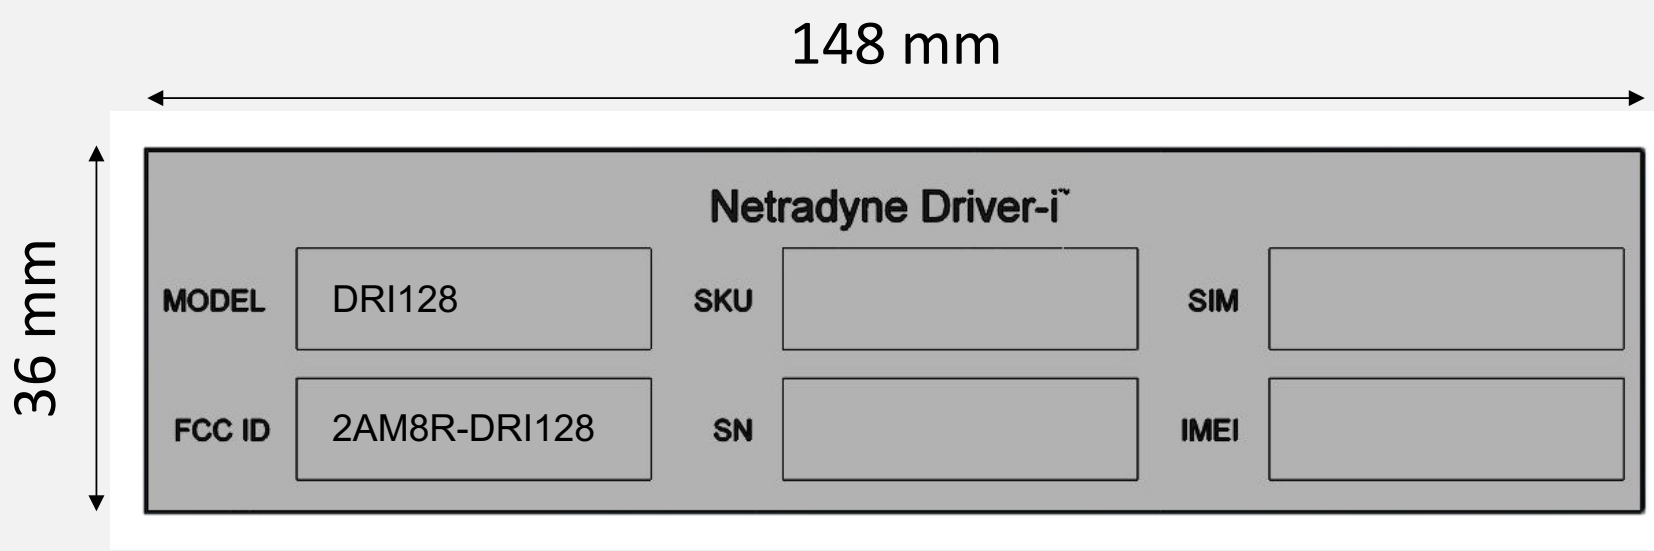

Device Serial Number Label

0.775 inch
(19.7 mm)

3 mm Radius

0.55 inch
(13.8 mm)

Packaging Box Front View

Packaging Box Side View