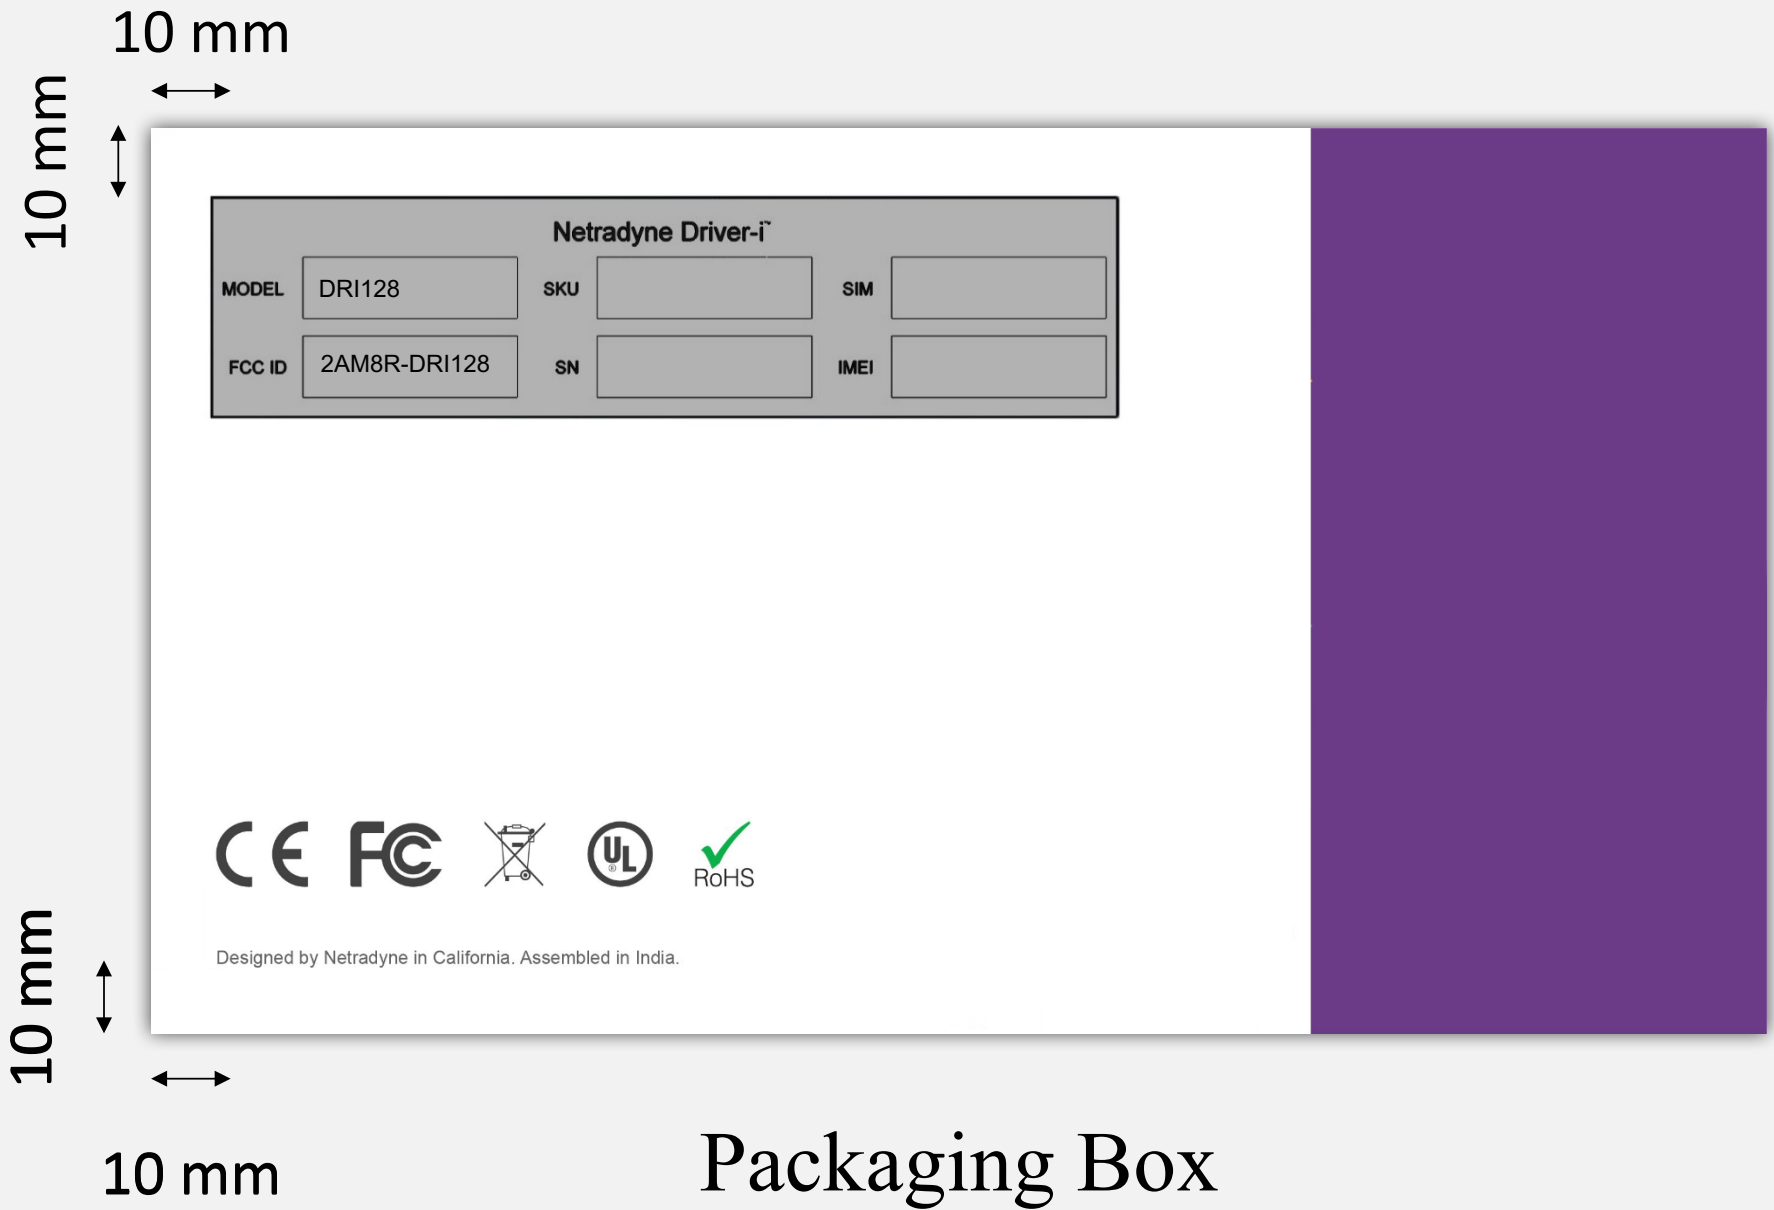

Device Serial Number Label

0.775 inch
(19.7 mm)

3 mm Radius

0.55 inch
(13.8 mm)

Packaging Box Front View

Packaging Box Side View