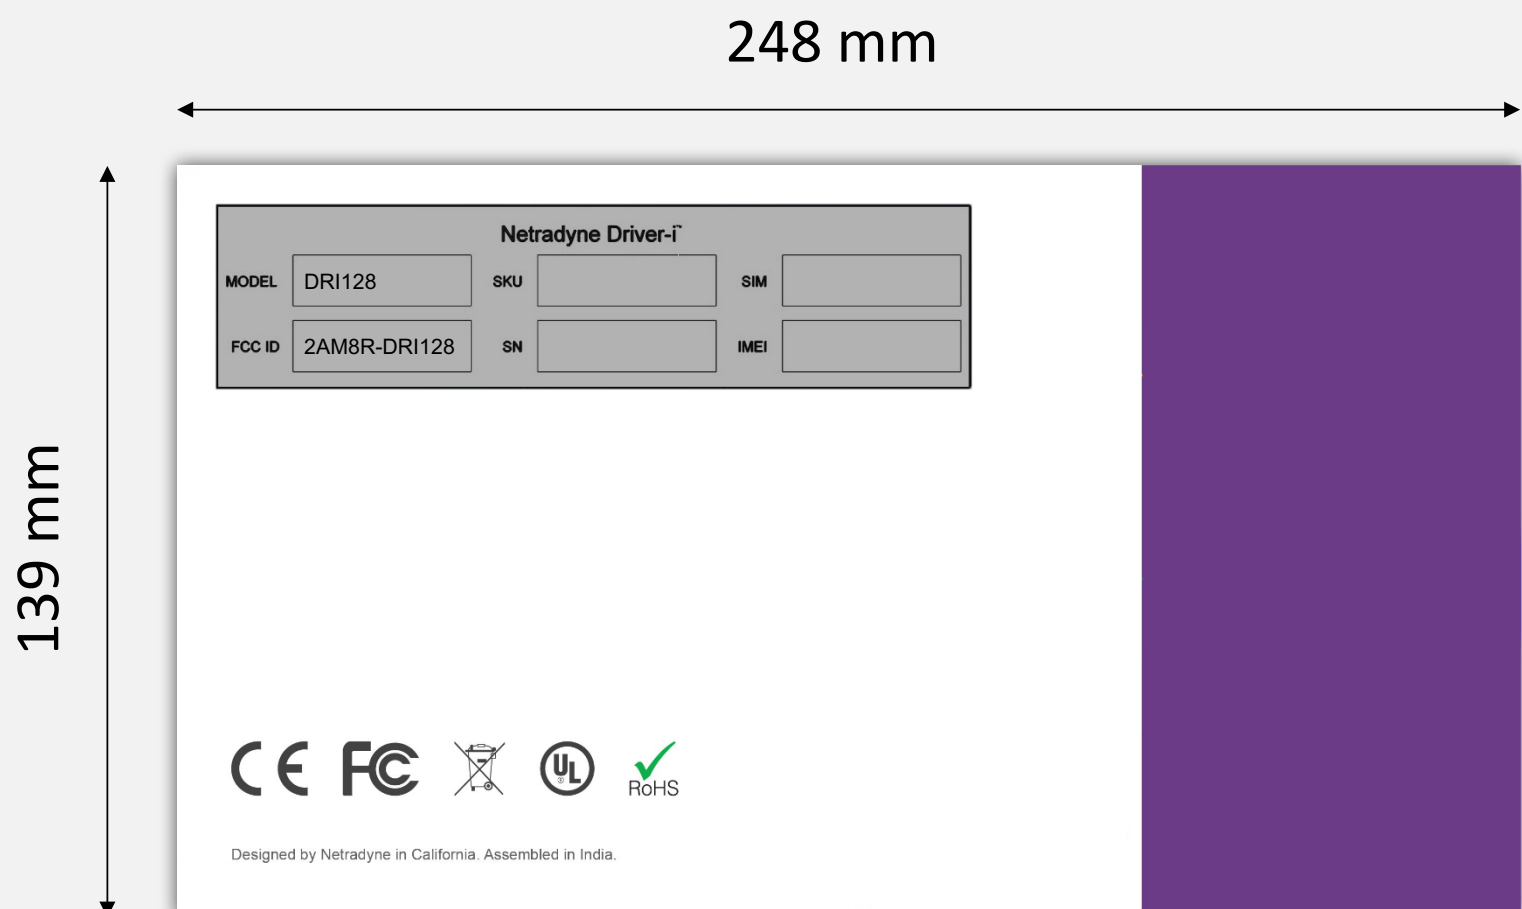

Device Serial Number Label

0.775 inch
(19.7 mm)

3 mm Radius

0.55 inch
(13.8 mm)

Packaging Box Front View

Packaging Box Side View