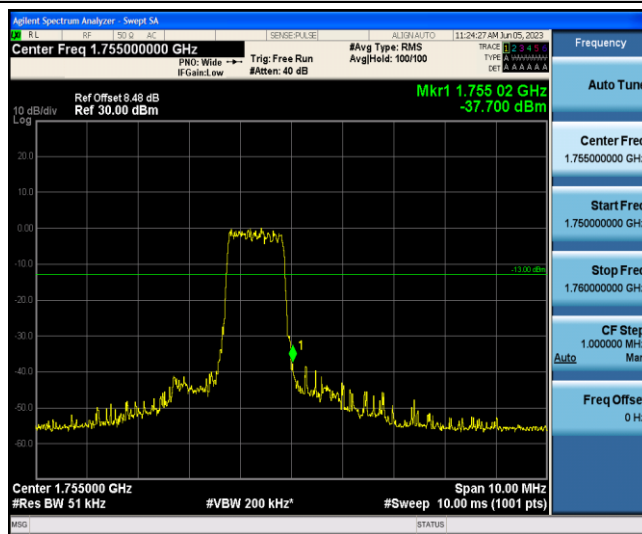

Band4-1.4MHz-16QAM-20393-1-5-High--39.97-PASS

Band4-1.4MHz-16QAM-20393-6-0-High--37.70-PASS