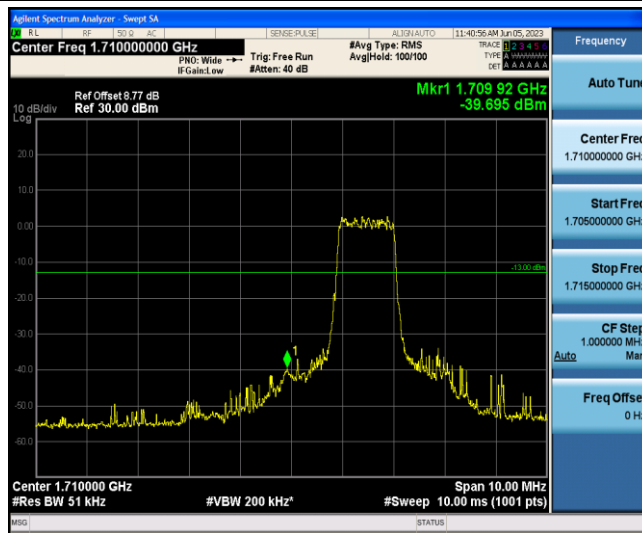

Band4-15MHz-QPSK-20025-1-0-Low--44.57-PASS

Band4-15MHz-QPSK-20025-6-0-Low--39.70-PASS