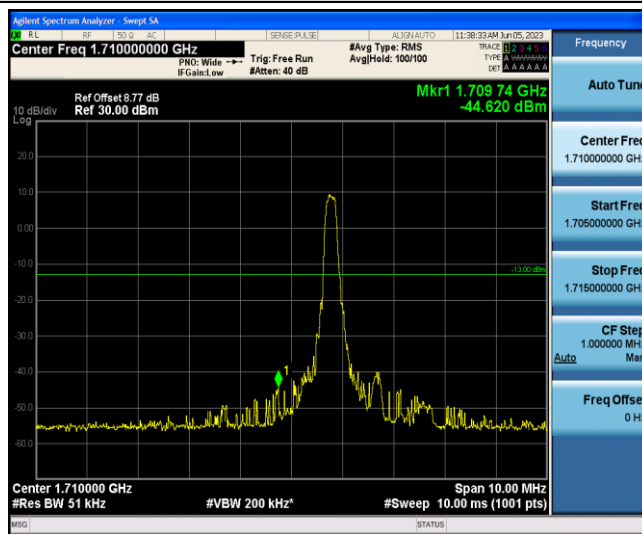

Band4-10MHz-QPSK-20350-6-0-High--34.99-PASS

Band4-10MHz-16QAM-20000-1-0-Low--44.62-PASS