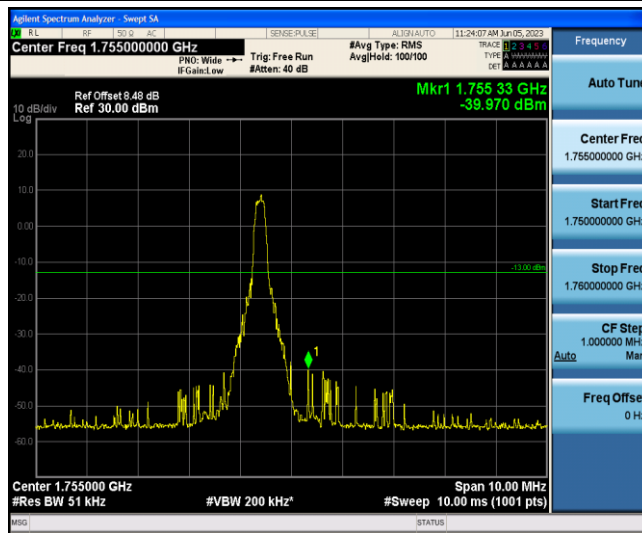

Band4-1.4MHz-16QAM-19957-6-0-Low--36.77-PASS

Band4-1.4MHz-16QAM-20393-1-5-High--39.97-PASS