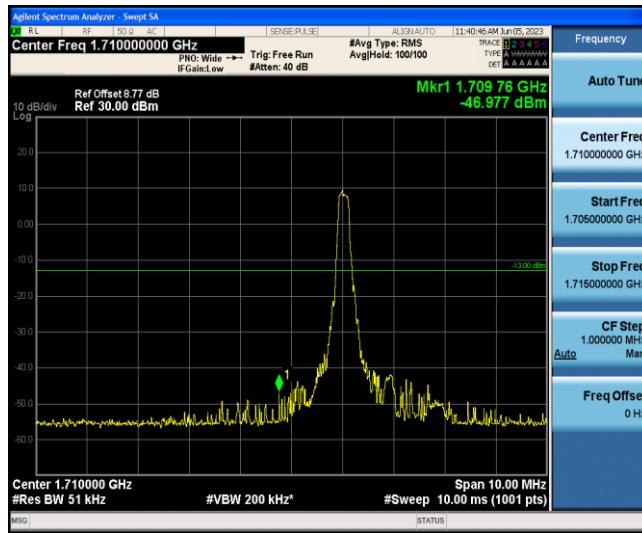

Band4-15MHz-QPSK-20325-6-0-High--37.51-PASS

Band4-15MHz-16QAM-20025-1-0-Low--46.98-PASS