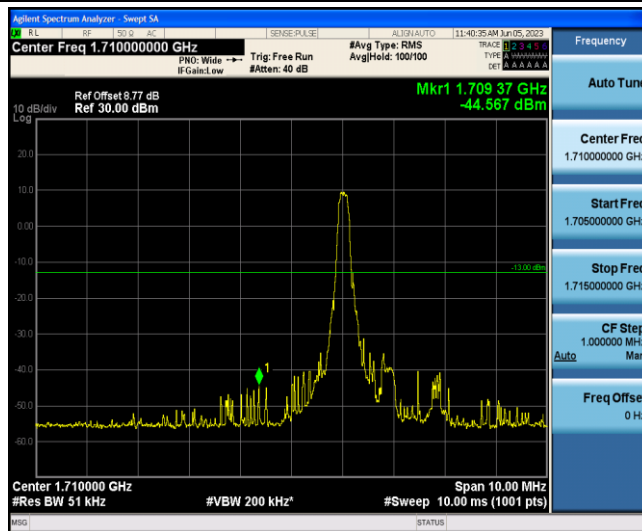

Band4-10MHz-16QAM-20350-6-0-High--38.08-PASS

Band4-15MHz-QPSK-20025-1-0-Low--44.57-PASS