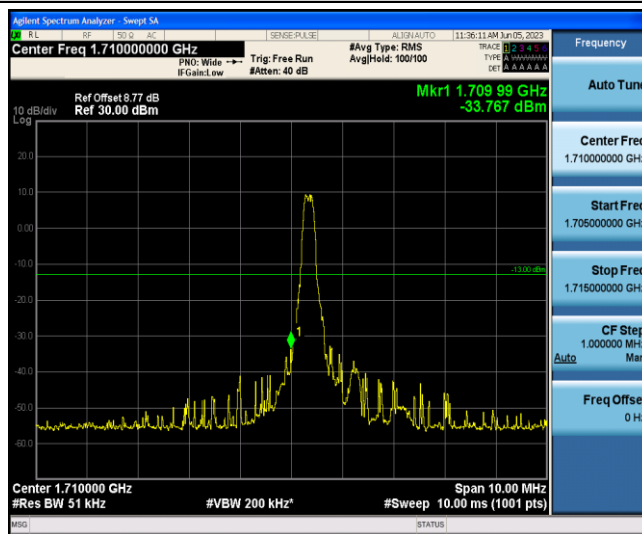

Band4-3MHz-16QAM-20385-6-0-High--35.32-PASS

Band4-5MHz-QPSK-19975-1-0-Low--33.77-PASS