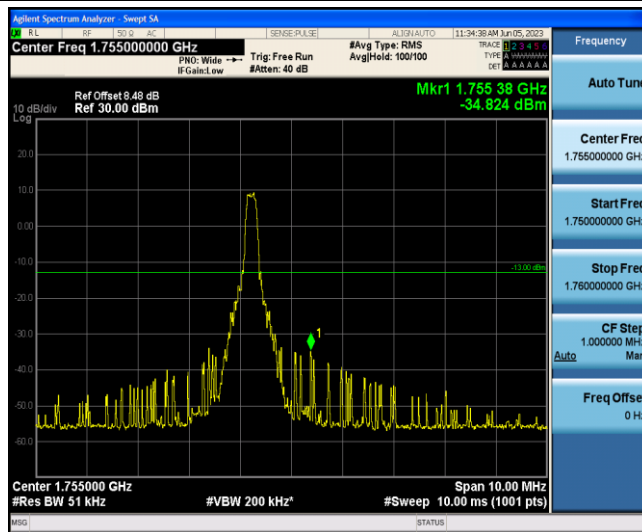

Band4-1.4MHz-16QAM-19957-6-0-Low--36.77-PASS

Band4-1.4MHz-16QAM-20393-1-5-High--39.97-PASS

Band4-1.4MHz-16QAM-20393-6-0-High--37.70-PASS

Band4-3MHz-QPSK-19965-1-0-Low--34.35-PASS

Band4-3MHz-QPSK-19965-6-0-Low--40.03-PASS