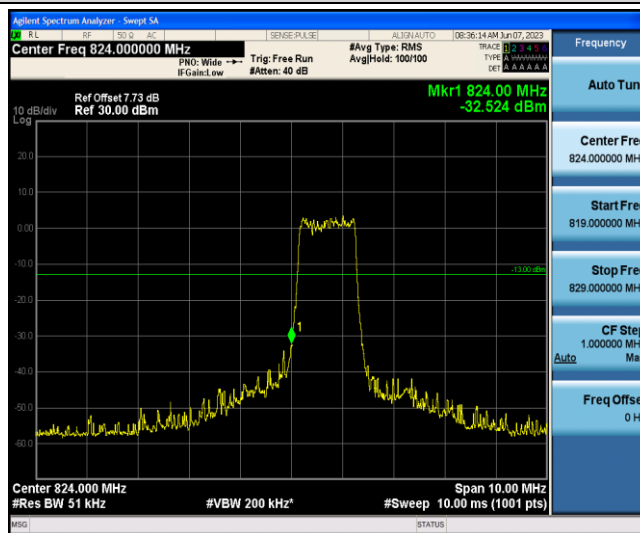

Band5-1.4MHz-16QAM-20407-1-0-Low--31.93-PASS

Band5-1.4MHz-16QAM-20407-6-0-Low--32.52-PASS