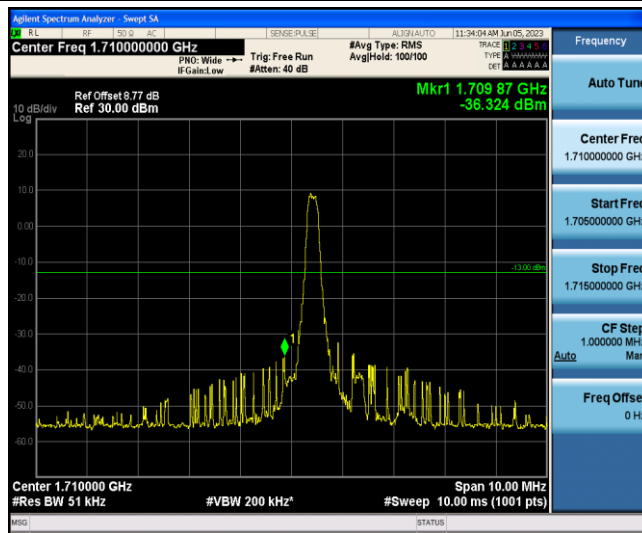

Band4-3MHz-QPSK-20385-6-0-High--34.71-PASS

Band4-3MHz-16QAM-19965-1-0-Low--36.32-PASS