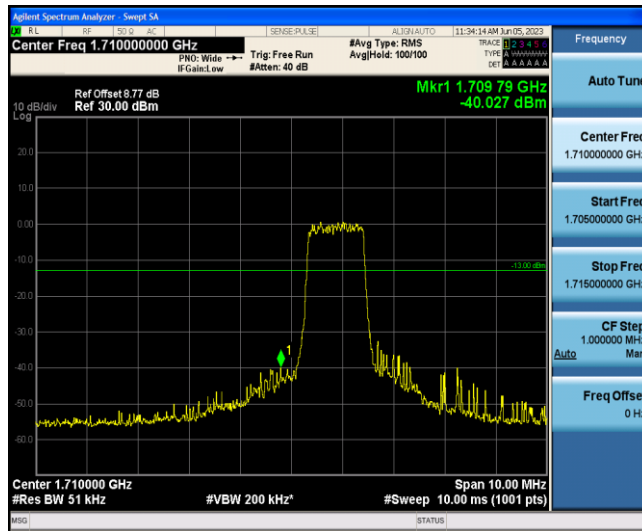

Band4-1.4MHz-16QAM-19957-6-0-Low--36.77-PASS

Band4-1.4MHz-16QAM-20393-1-5-High--39.97-PASS

Band4-1.4MHz-16QAM-20393-6-0-High--37.70-PASS

Band4-3MHz-QPSK-19965-1-0-Low--34.35-PASS

Band4-3MHz-QPSK-19965-6-0-Low--40.03-PASS