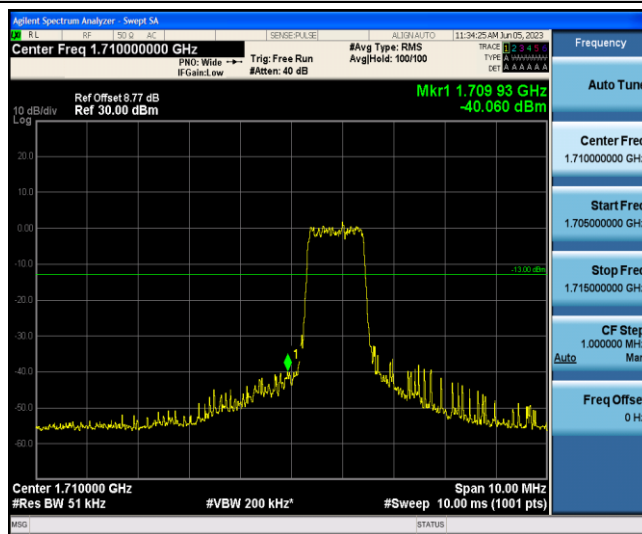

Band4-3MHz-16QAM-19965-1-0-Low--36.32-PASS

Band4-3MHz-16QAM-19965-6-0-Low--40.06-PASS