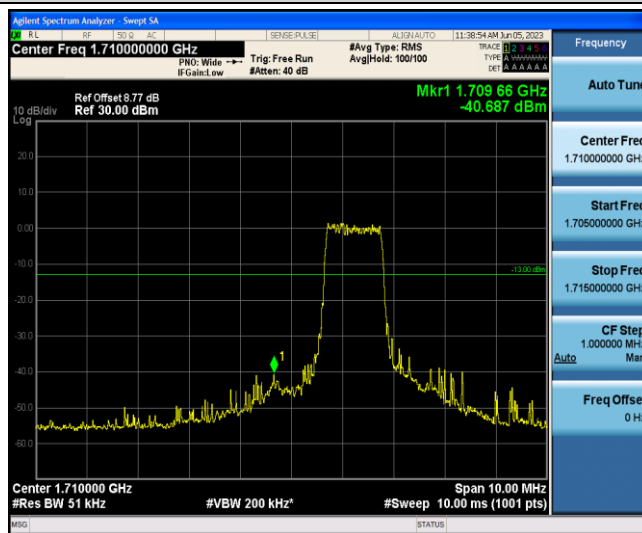

Band4-10MHz-QPSK-20000-6-0-Low--39.73-PASS

Band4-10MHz-QPSK-20350-1-5-High--39.26-PASS

Band4-10MHz-QPSK-20350-6-0-High--34.99-PASS

Band4-10MHz-16QAM-20000-1-0-Low--44.62-PASS

Band4-10MHz-16QAM-20000-6-0-Low--40.69-PASS