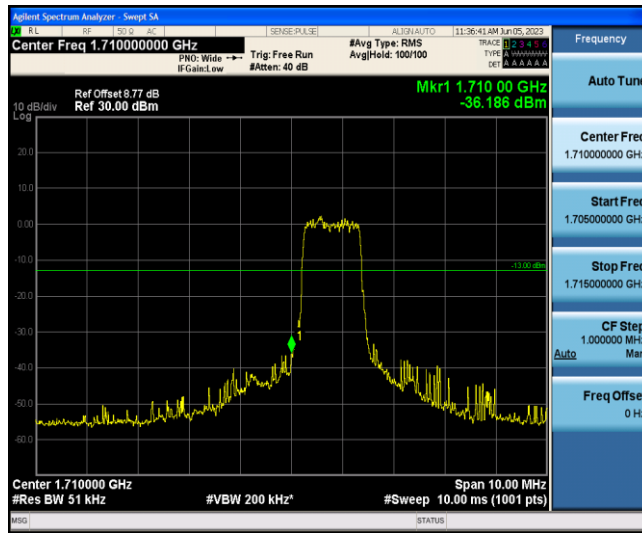

Band4-5MHz-16QAM-19975-1-0-Low--36.70-PASS

Band4-5MHz-16QAM-19975-6-0-Low--36.19-PASS