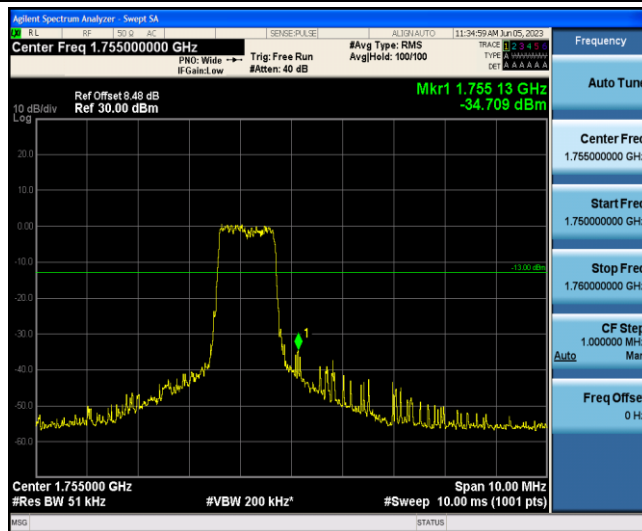

Band4-3MHz-QPSK-20385-1-5-High--34.82-PASS

Band4-3MHz-QPSK-20385-6-0-High--34.71-PASS