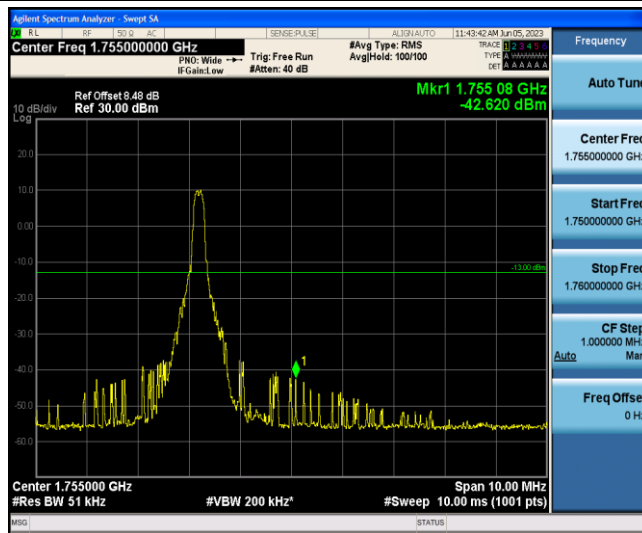

Band4-20MHz-QPSK-20050-6-0-Low--45.11-PASS

Band4-20MHz-QPSK-20300-1-5-High--42.62-PASS