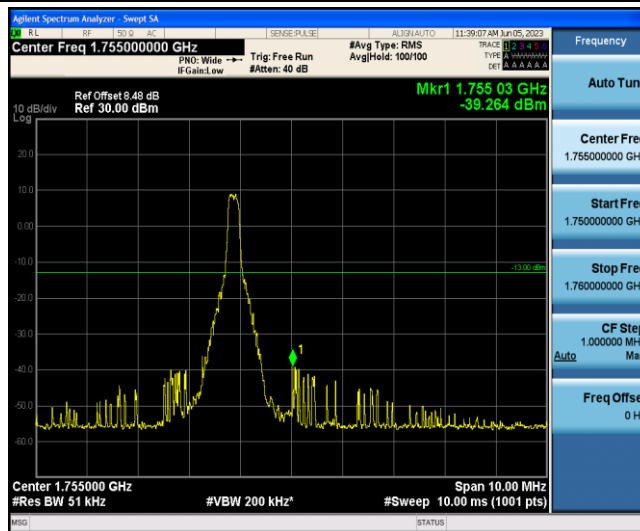

Band4-10MHz-QPSK-20000-6-0-Low--39.73-PASS

Band4-10MHz-QPSK-20350-1-5-High--39.26-PASS