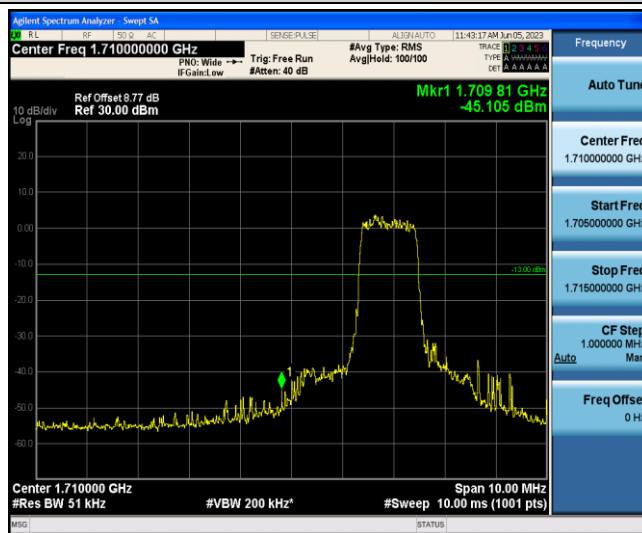

Band4-20MHz-QPSK-20050-1-0-Low--43.37-PASS

Band4-20MHz-QPSK-20050-6-0-Low--45.11-PASS