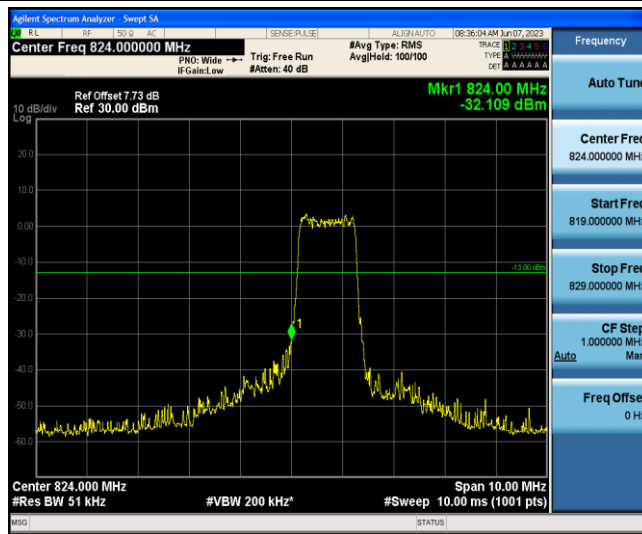

Band4-20MHz-16QAM-20050-6-0-Low--42.89-PASS

Band4-20MHz-16QAM-20300-1-5-High--46.15-PASS

Band4-20MHz-16QAM-20300-6-0-High--40.68-PASS

Band5-1.4MHz-QPSK-20407-1-0-Low--25.66-PASS

Band5-1.4MHz-QPSK-20407-6-0-Low--32.11-PASS