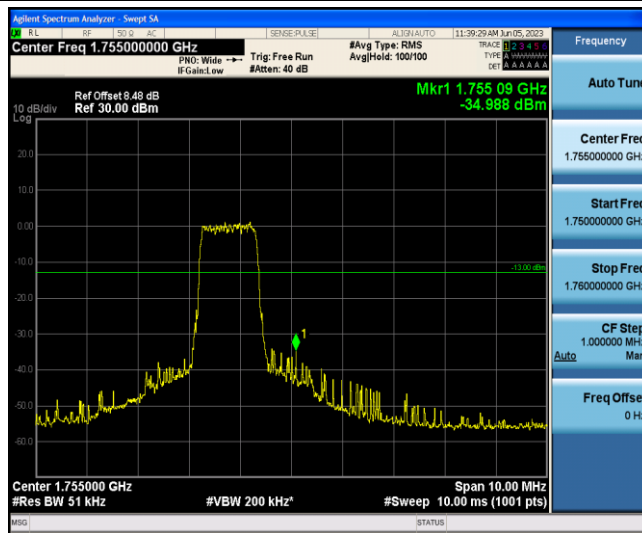

Band4-10MHz-QPSK-20350-1-5-High--39.26-PASS

Band4-10MHz-QPSK-20350-6-0-High--34.99-PASS