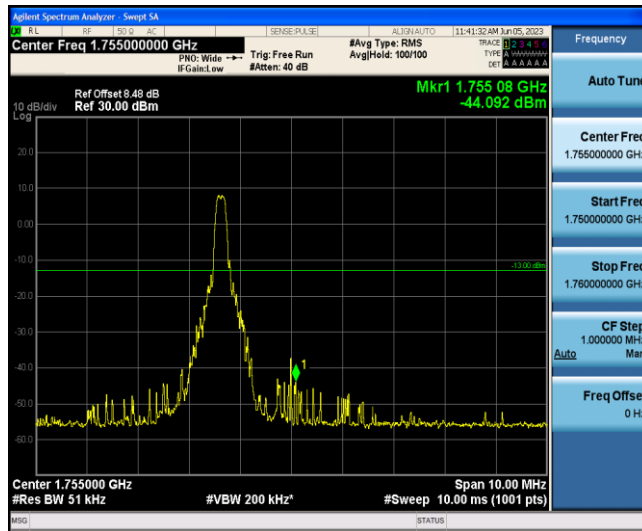

Band4-15MHz-16QAM-20025-6-0-Low--37.79-PASS

Band4-15MHz-16QAM-20325-1-5-High--44.09-PASS