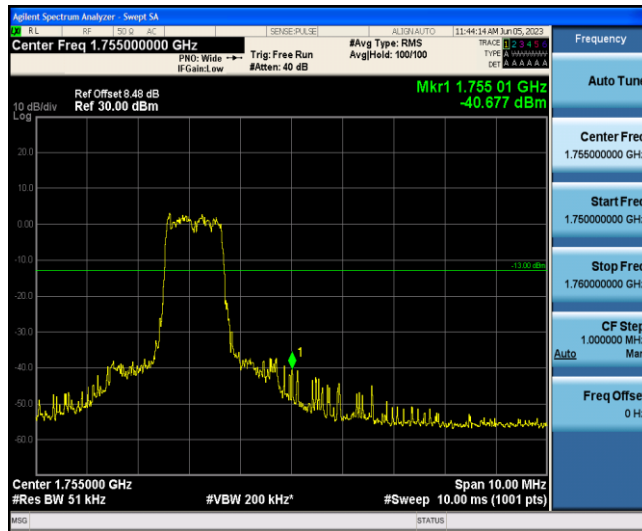

Band4-20MHz-16QAM-20300-1-5-High--46.15-PASS

Band4-20MHz-16QAM-20300-6-0-High--40.68-PASS