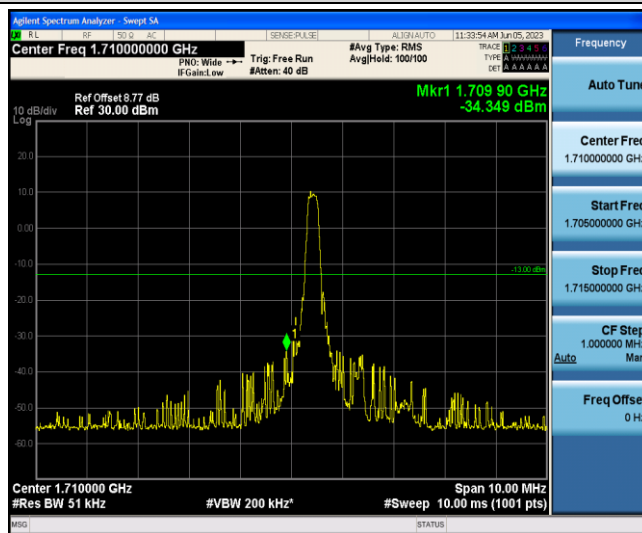

Band4-1.4MHz-16QAM-20393-6-0-High--37.70-PASS

Band4-3MHz-QPSK-19965-1-0-Low--34.35-PASS