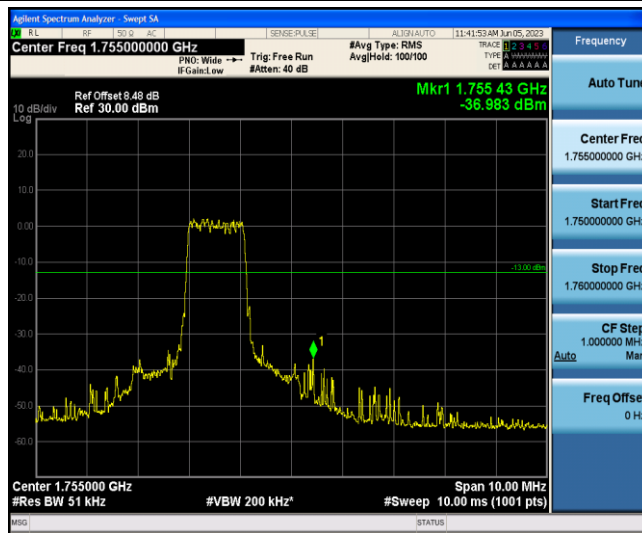

Band4-15MHz-QPSK-20325-6-0-High--37.51-PASS

Band4-15MHz-16QAM-20025-1-0-Low--46.98-PASS

Band4-15MHz-16QAM-20025-6-0-Low--37.79-PASS

Band4-15MHz-16QAM-20325-1-5-High--44.09-PASS

Band4-15MHz-16QAM-20325-6-0-High--36.98-PASS