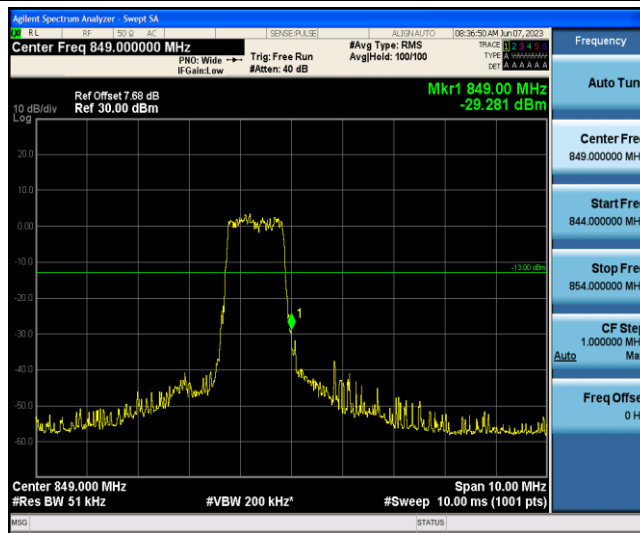

Band5-1.4MHz-QPSK-20643-1-5-High--33.97-PASS

Band5-1.4MHz-QPSK-20643-6-0-High--29.28-PASS