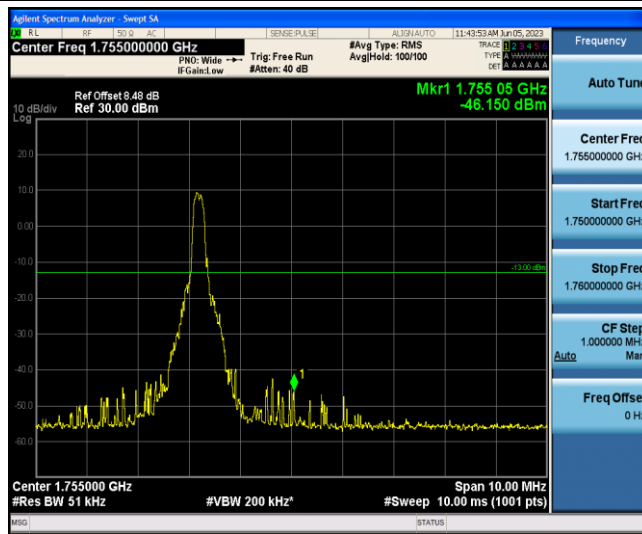

Band4-20MHz-16QAM-20050-6-0-Low--42.89-PASS

Band4-20MHz-16QAM-20300-1-5-High--46.15-PASS