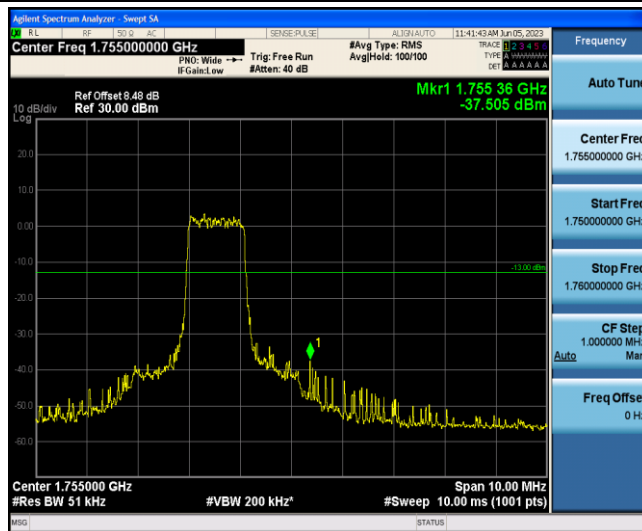

Band4-10MHz-16QAM-20350-1-5-High--43.97-PASS

Band4-10MHz-16QAM-20350-6-0-High--38.08-PASS

Band4-15MHz-QPSK-20025-1-0-Low--44.57-PASS

Band4-15MHz-QPSK-20025-6-0-Low--39.70-PASS

Band4-15MHz-QPSK-20325-1-5-High--39.99-PASS