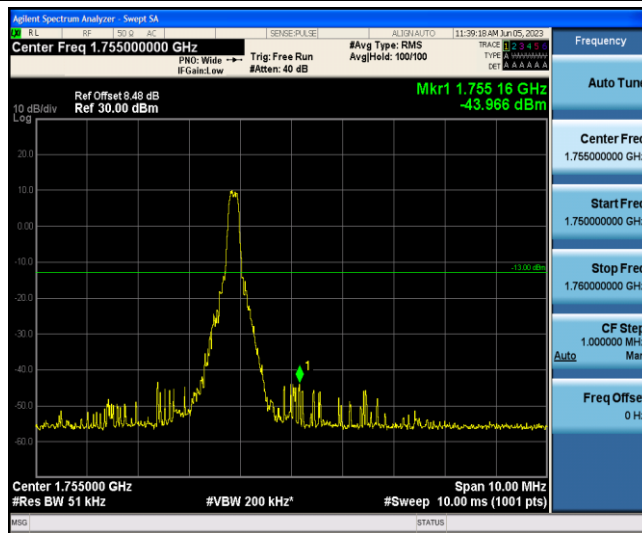

Band4-10MHz-QPSK-20000-6-0-Low--39.73-PASS

Band4-10MHz-QPSK-20350-1-5-High--39.26-PASS

Band4-10MHz-QPSK-20350-6-0-High--34.99-PASS

Band4-10MHz-16QAM-20000-1-0-Low--44.62-PASS

Band4-10MHz-16QAM-20000-6-0-Low--40.69-PASS