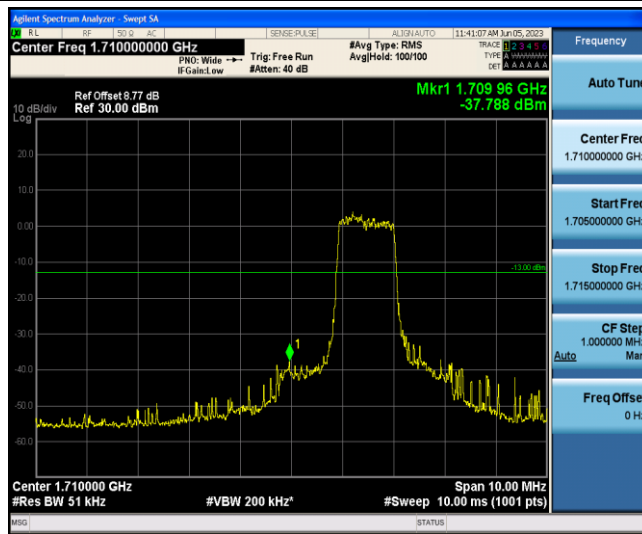

Band4-15MHz-16QAM-20025-1-0-Low--46.98-PASS

Band4-15MHz-16QAM-20025-6-0-Low--37.79-PASS