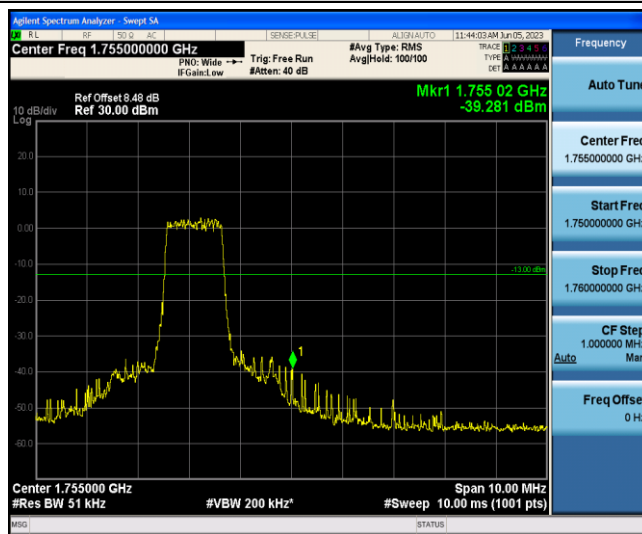

Band4-20MHz-QPSK-20300-1-5-High--42.62-PASS

Band4-20MHz-QPSK-20300-6-0-High--39.28-PASS