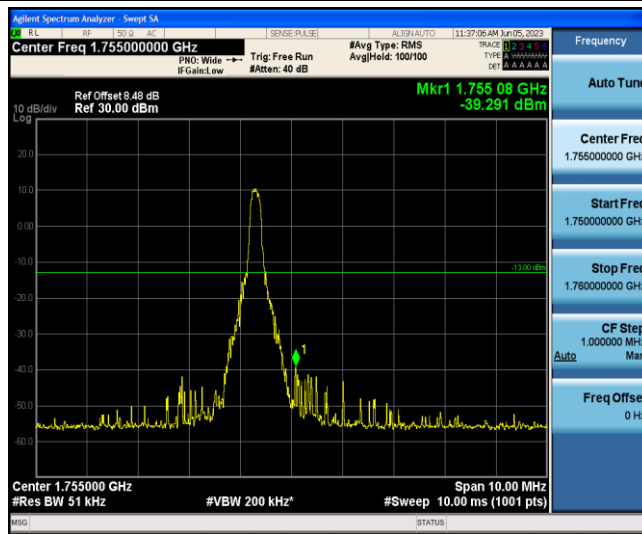

Band4-5MHz-16QAM-19975-6-0-Low--36.19-PASS

Band4-5MHz-16QAM-20375-1-5-High--39.29-PASS