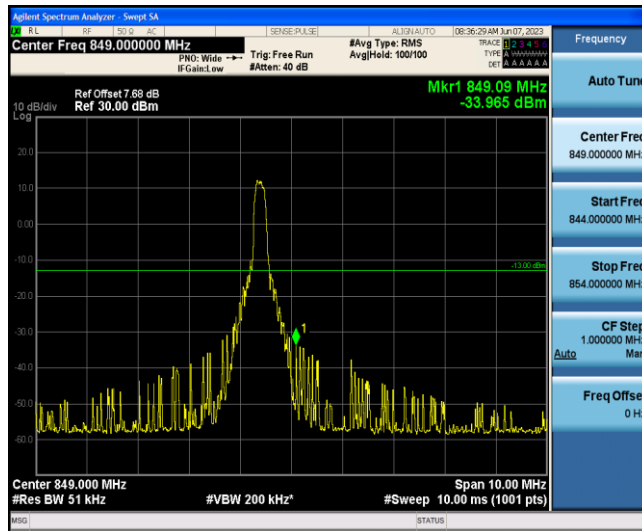

Band4-20MHz-16QAM-20050-6-0-Low--42.89-PASS

Band4-20MHz-16QAM-20300-1-5-High--46.15-PASS

Band4-20MHz-16QAM-20300-6-0-High--40.68-PASS

Band5-1.4MHz-QPSK-20407-1-0-Low--25.66-PASS

Band5-1.4MHz-QPSK-20407-6-0-Low--32.11-PASS