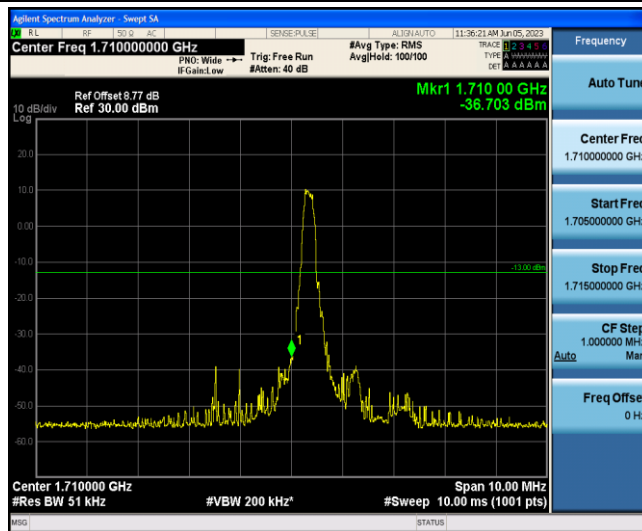

Band4-3MHz-16QAM-20385-6-0-High--35.32-PASS

Band4-5MHz-QPSK-19975-1-0-Low--33.77-PASS

Band4-5MHz-QPSK-19975-6-0-Low--36.92-PASS

Band4-5MHz-QPSK-20375-1-5-High--37.35-PASS

Band4-5MHz-QPSK-20375-6-0-High--33.72-PASS