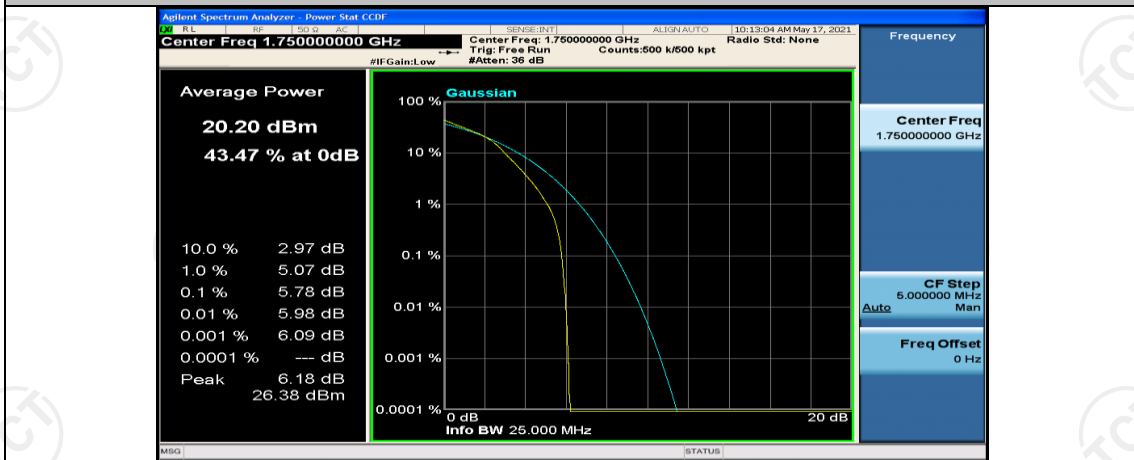

Channel Bandwidth: 10 MHz_MCH_16QAM_1RB#24

Channel Bandwidth: 10 MHz_MCH_16QAM_1RB#49

Channel Bandwidth: 10 MHz_HCH_16QAM_25RB#25

Channel Bandwidth: 10 MHz_HCH_16QAM_50RB#0

Channel Bandwidth: 15 MHz

(Channel Bandwidth: 15 MHz)_LCH_QPSK_1RB#0