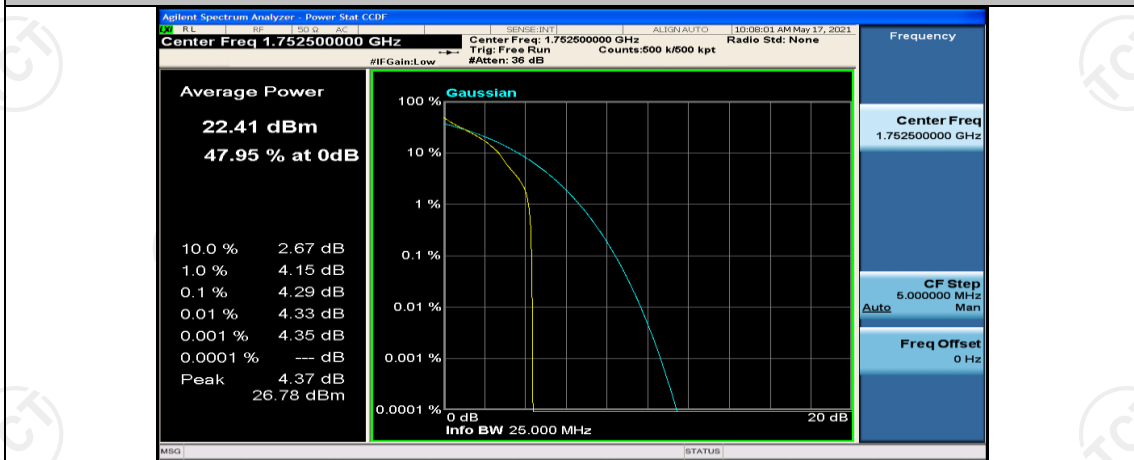

(Channel Bandwidth: 5 MHz)_MCH_QPSK_12RB#13

(Channel Bandwidth: 5 MHz)_MCH_QPSK_25RB#0

(Channel Bandwidth: 5 MHz)_HCH_QPSK_1RB#0

(Channel Bandwidth: 5 MHz)_HCH_QPSK_1RB#12

(Channel Bandwidth: 5 MHz)_HCH_QPSK_1RB#24