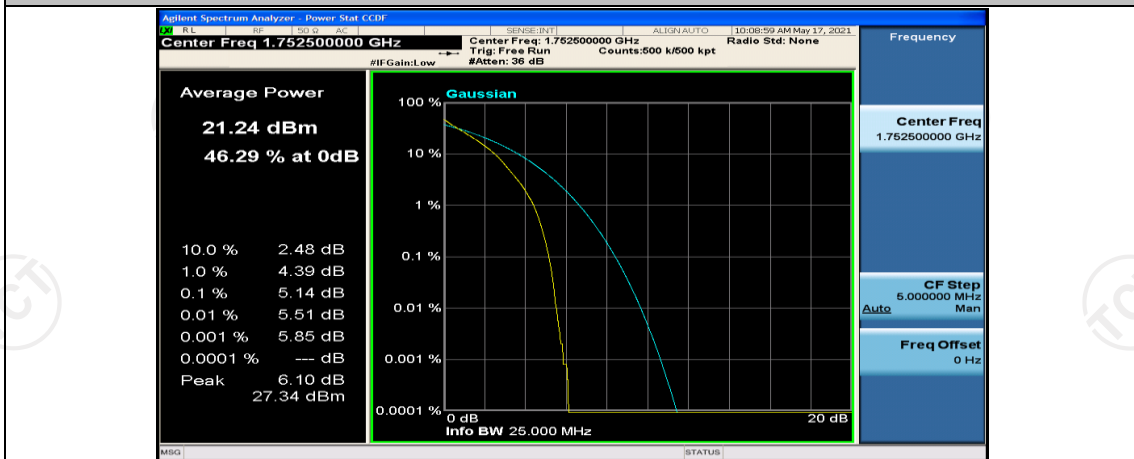

(Channel Bandwidth: 5 MHz)_HCH_QPSK_12RB#0

(Channel Bandwidth: 5 MHz)_HCH_QPSK_12RB#6

(Channel Bandwidth: 5 MHz)_HCH_QPSK_12RB#13

(Channel Bandwidth: 5 MHz)_HCH_QPSK_25RB#0

(Channel Bandwidth: 5 MHz)_LCH_16QAM_1RB#0