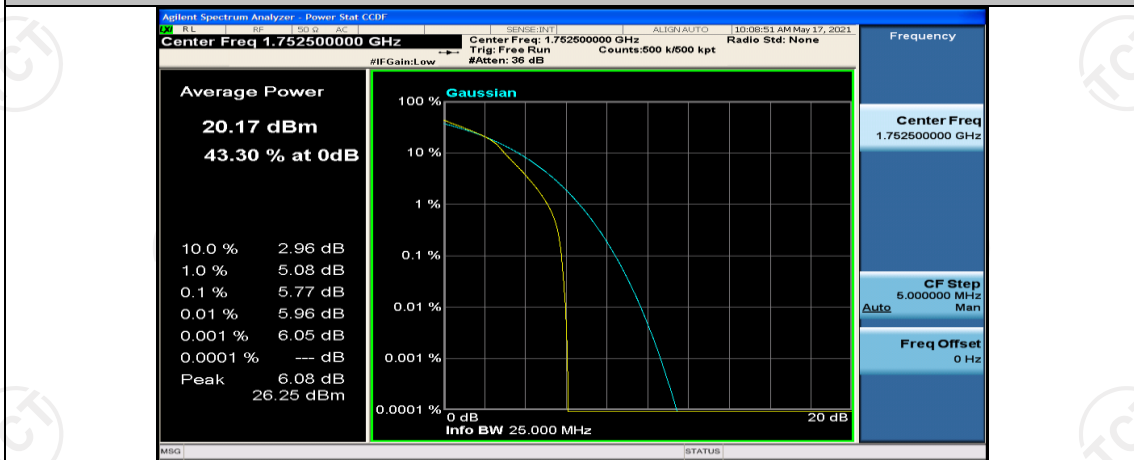

(Channel Bandwidth: 5 MHz)_HCH_16QAM_1RB#24

(Channel Bandwidth: 5 MHz)_HCH_16QAM_12RB#0

(Channel Bandwidth: 5 MHz)_HCH_16QAM_12RB#6

(Channel Bandwidth: 5 MHz)_HCH_16QAM_12RB#13

(Channel Bandwidth: 5 MHz)_HCH_16QAM_25RB#0