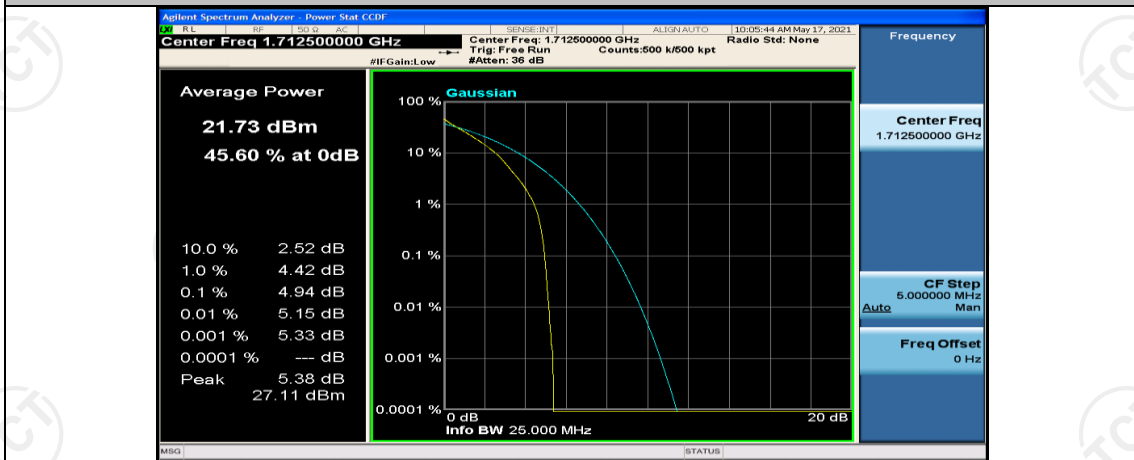

(Channel Bandwidth: 3 MHz)_HCH_16QAM_1RB#14

(Channel Bandwidth: 3 MHz)_HCH_16QAM_8RB#0

(Channel Bandwidth: 3 MHz)_HCH_16QAM_8RB#4

Channel Bandwidth: 5 MHz

(Channel Bandwidth: 5 MHz)_LCH_QPSK_1RB#0

(Channel Bandwidth: 5 MHz)_LCH_QPSK_1RB#12

(Channel Bandwidth: 5 MHz)_LCH_QPSK_1RB#24

(Channel Bandwidth: 5 MHz)_LCH_QPSK_12RB#0

(Channel Bandwidth: 5 MHz)_LCH_QPSK_12RB#6

(Channel Bandwidth: 5 MHz)_LCH_QPSK_12RB#13

(Channel Bandwidth: 5 MHz)_LCH_QPSK_25RB#0