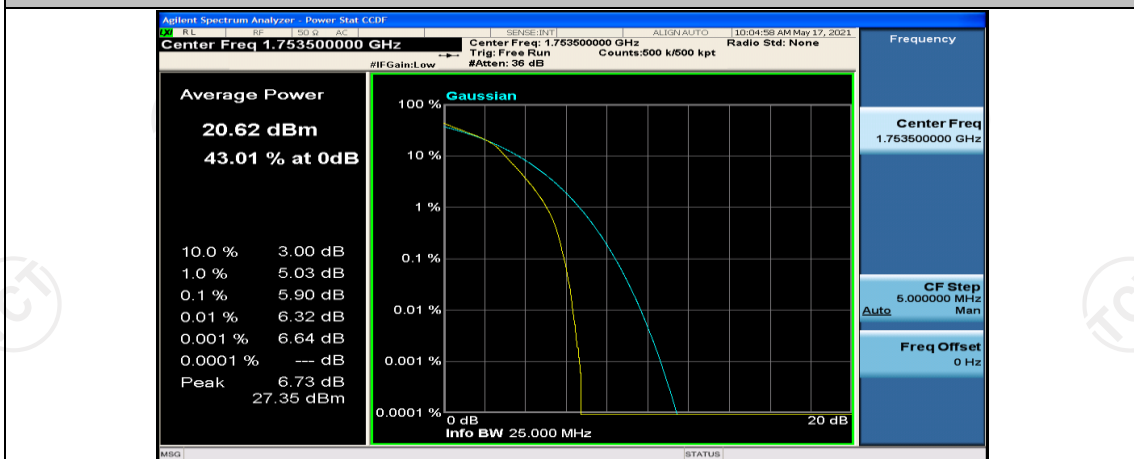

(Channel Bandwidth: 3 MHz)_HCH_16QAM_1RB#14

(Channel Bandwidth: 3 MHz)_HCH_16QAM_8RB#0

(Channel Bandwidth: 3 MHz)_HCH_16QAM_8RB#4

Channel Bandwidth: 5 MHz

(Channel Bandwidth: 5 MHz)_LCH_QPSK_1RB#0

(Channel Bandwidth: 5 MHz)_LCH_QPSK_1RB#12

(Channel Bandwidth: 5 MHz)_LCH_QPSK_1RB#24

(Channel Bandwidth: 5 MHz)_LCH_QPSK_12RB#0

(Channel Bandwidth: 5 MHz)_LCH_QPSK_12RB#6

(Channel Bandwidth: 5 MHz)_LCH_QPSK_12RB#13

(Channel Bandwidth: 5 MHz)_LCH_QPSK_25RB#0