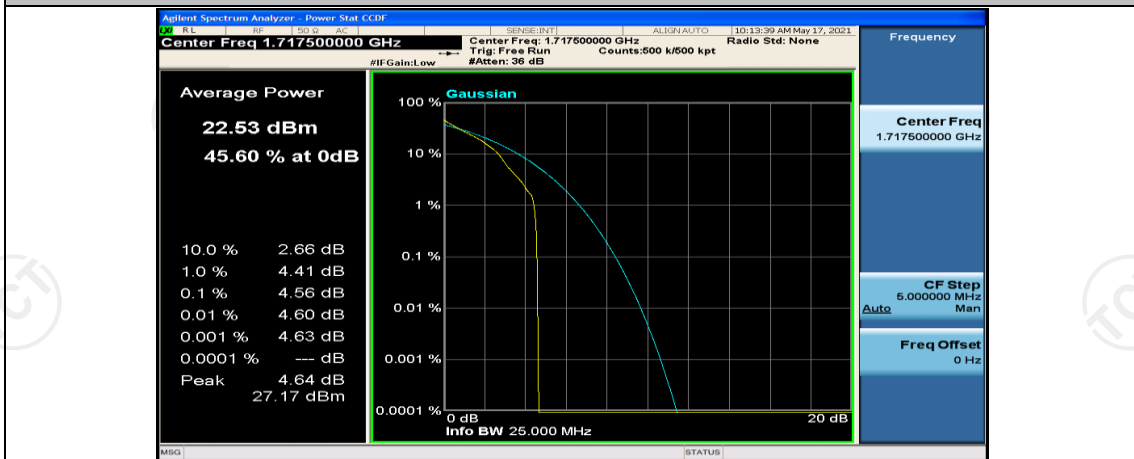

(Channel Bandwidth:15 MHz)_LCH_QPSK_1RB#74

(Channel Bandwidth:15 MHz)_LCH_QPSK_37RB#0