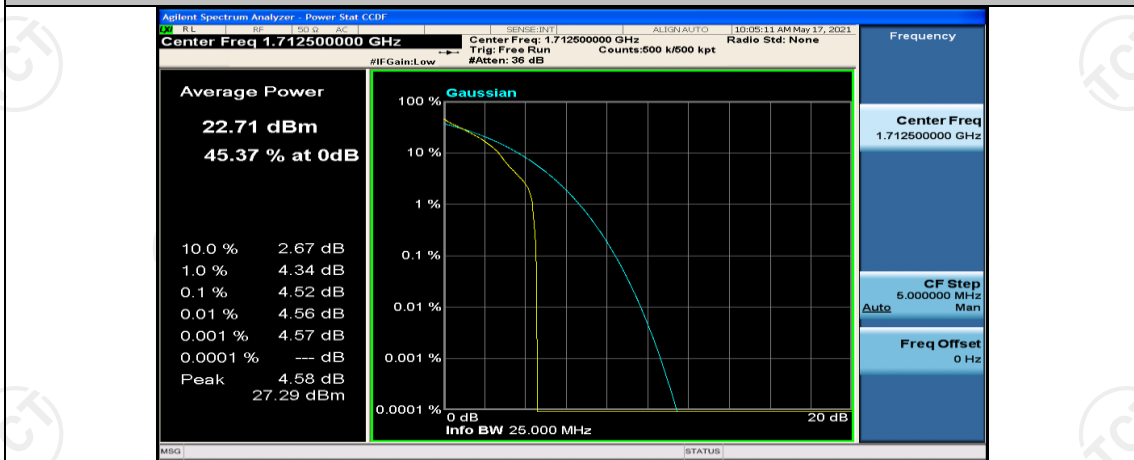

(Channel Bandwidth: 3 MHz)_HCH_16QAM_1RB#14

(Channel Bandwidth: 3 MHz)_HCH_16QAM_8RB#0

(Channel Bandwidth: 3 MHz)_HCH_16QAM_8RB#4

Channel Bandwidth: 5 MHz

(Channel Bandwidth: 5 MHz)_LCH_QPSK_1RB#0

(Channel Bandwidth: 5 MHz)_LCH_QPSK_1RB#12

(Channel Bandwidth: 5 MHz)_LCH_QPSK_1RB#24

(Channel Bandwidth: 5 MHz)_LCH_QPSK_12RB#0

(Channel Bandwidth: 5 MHz)_LCH_QPSK_12RB#6

(Channel Bandwidth: 5 MHz)_LCH_QPSK_12RB#13

(Channel Bandwidth: 5 MHz)_LCH_QPSK_25RB#0