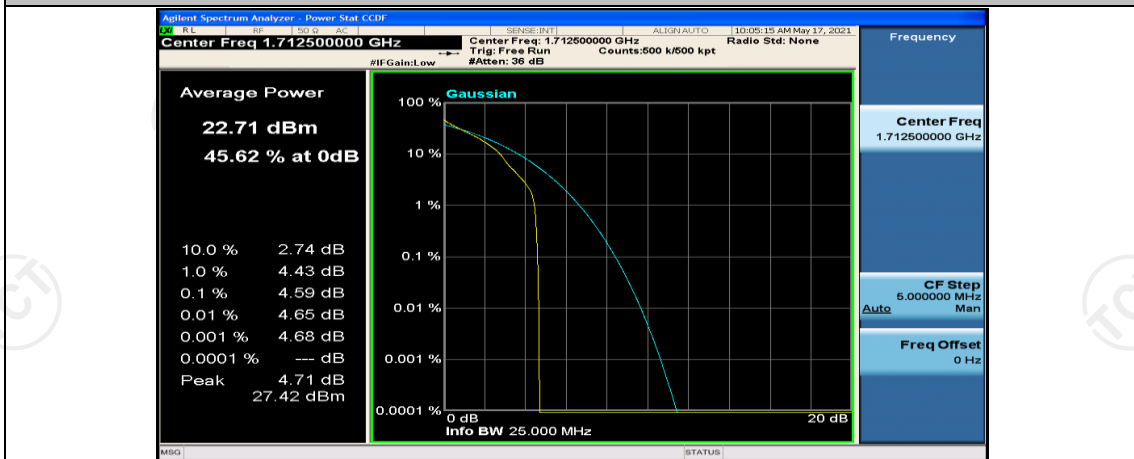

(Channel Bandwidth: 3 MHz)_HCH_16QAM_1RB#14

(Channel Bandwidth: 3 MHz)_HCH_16QAM_8RB#0

(Channel Bandwidth: 3 MHz)_HCH_16QAM_8RB#4

Channel Bandwidth: 5 MHz

(Channel Bandwidth: 5 MHz)_LCH_QPSK_1RB#0

(Channel Bandwidth: 5 MHz)_LCH_QPSK_1RB#12

(Channel Bandwidth: 5 MHz)_LCH_QPSK_1RB#24

(Channel Bandwidth: 5 MHz)_LCH_QPSK_12RB#0

(Channel Bandwidth: 5 MHz)_LCH_QPSK_12RB#6

(Channel Bandwidth: 5 MHz)_LCH_QPSK_12RB#13

(Channel Bandwidth: 5 MHz)_LCH_QPSK_25RB#0