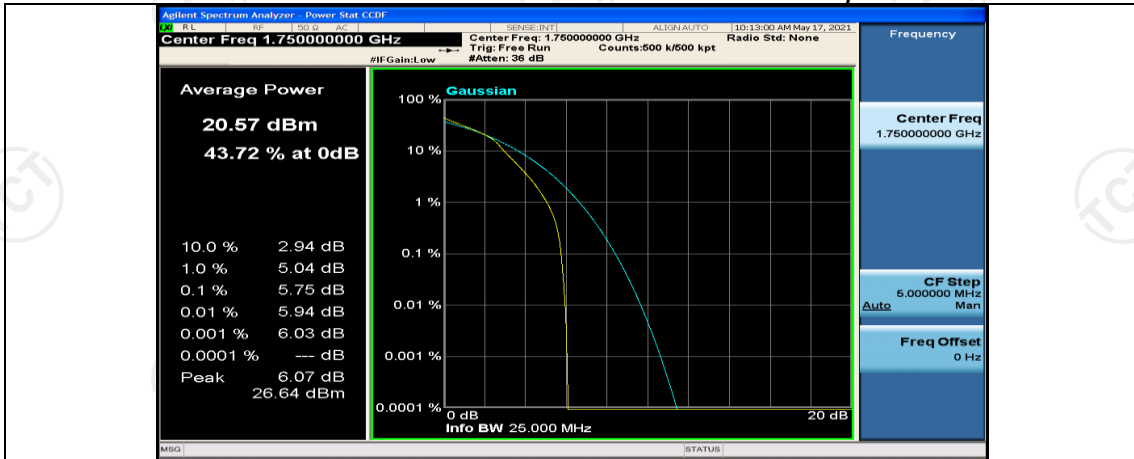

Channel Bandwidth: 10 MHz_MCH_16QAM_1RB#24

Channel Bandwidth: 10 MHz_MCH_16QAM_1RB#49

Channel Bandwidth: 10 MHz_HCH_16QAM_25RB#25

Channel Bandwidth: 10 MHz_HCH_16QAM_50RB#0

Channel Bandwidth: 15 MHz

(Channel Bandwidth: 15 MHz)_LCH_QPSK_1RB#0