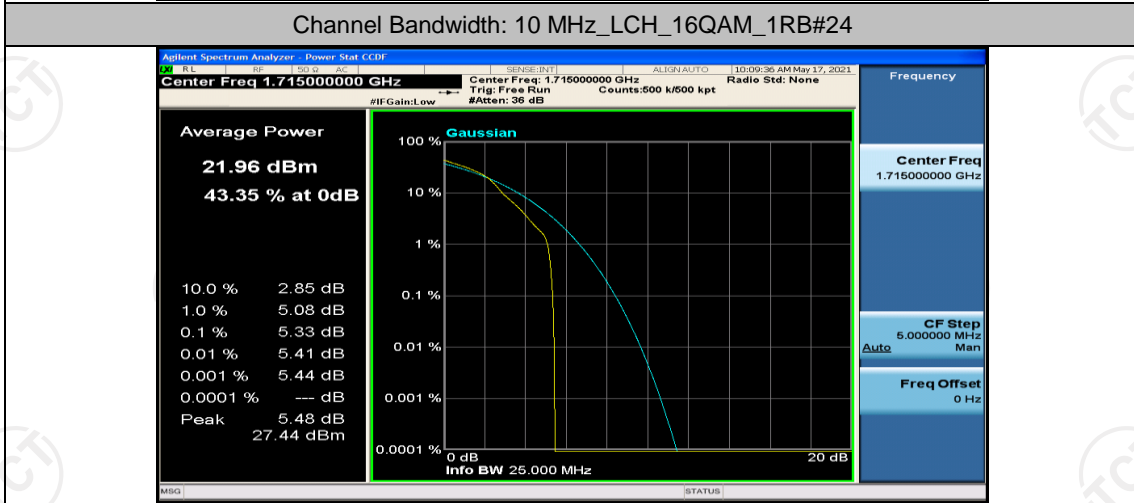

Channel Bandwidth: 10 MHz

Channel Bandwidth: 10 MHz_LCH_QPSK_1RB#0

Channel Bandwidth: 10 MHz_MCH_QPSK_1RB#0

Channel Bandwidth: 10 MHz_MCH_QPSK_1RB#24

Channel Bandwidth: 10 MHz_MCH_QPSK_1RB#49

Channel Bandwidth: 10 MHz_MCH_16QAM_1RB#0