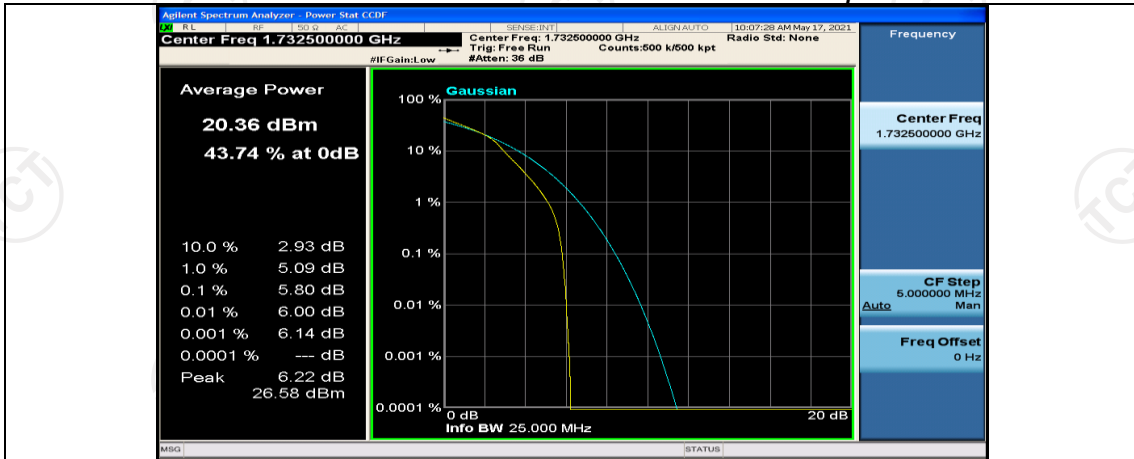

(Channel Bandwidth: 5 MHz)_MCH_16QAM_12RB#13