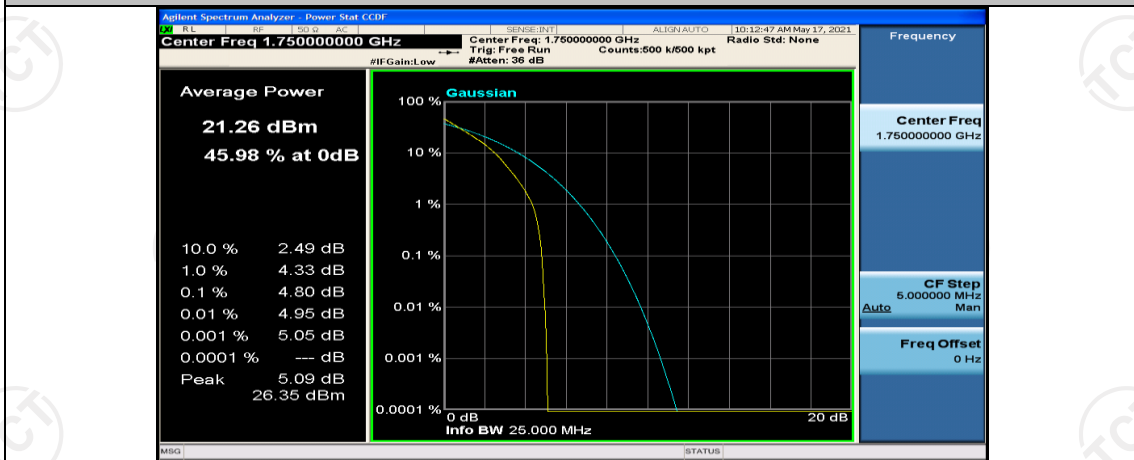

Channel Bandwidth: 10 MHz

Channel Bandwidth: 10 MHz_LCH_QPSK_1RB#0

Channel Bandwidth: 10 MHz_MCH_QPSK_1RB#0

Channel Bandwidth: 10 MHz_MCH_QPSK_1RB#24

Channel Bandwidth: 10 MHz_MCH_QPSK_1RB#49

Channel Bandwidth: 10 MHz_MCH_16QAM_1RB#0