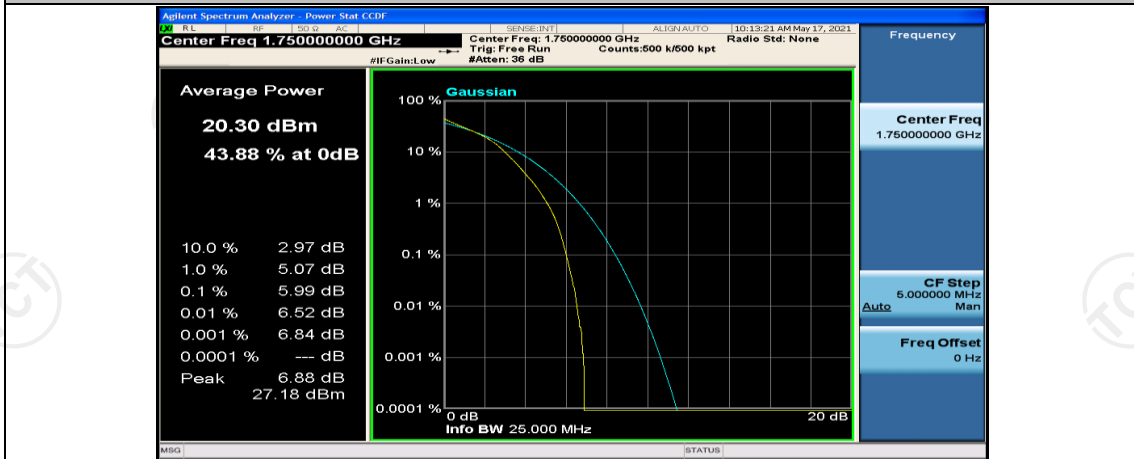

Channel Bandwidth: 10 MHz_MCH_16QAM_1RB#24

Channel Bandwidth: 10 MHz_MCH_16QAM_1RB#49

Channel Bandwidth: 10 MHz_HCH_16QAM_25RB#25

Channel Bandwidth: 10 MHz_HCH_16QAM_50RB#0

Channel Bandwidth: 15 MHz

(Channel Bandwidth: 15 MHz)_LCH_QPSK_1RB#0