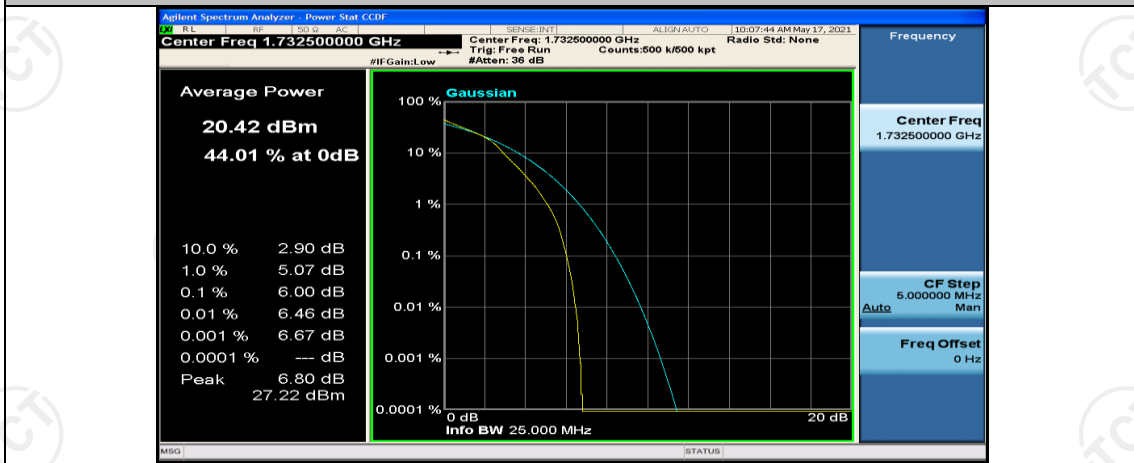

(Channel Bandwidth: 5 MHz)_MCH_16QAM_25RB#0