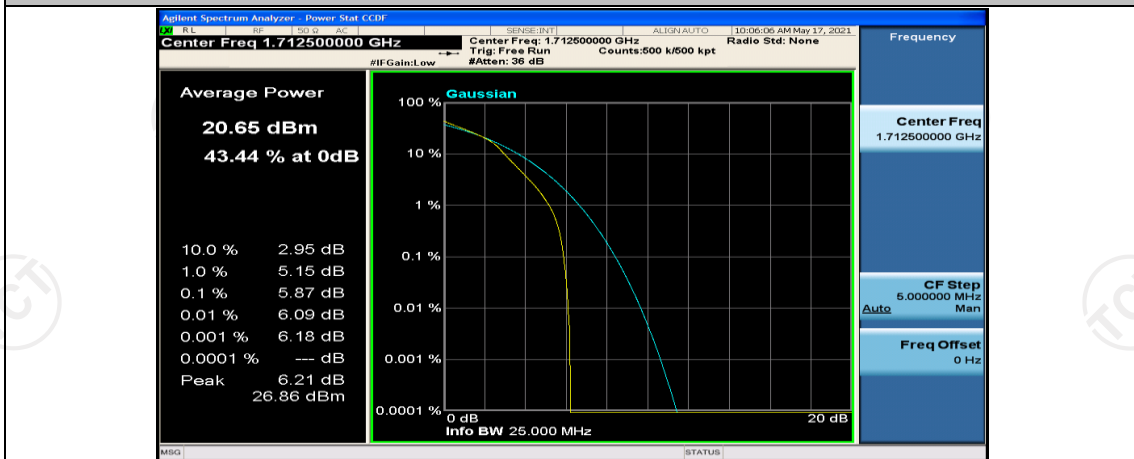

(Channel Bandwidth: 5 MHz)_LCH_16QAM_1RB#12

(Channel Bandwidth: 5 MHz)_LCH_16QAM_1RB#24

(Channel Bandwidth: 5 MHz)_LCH_16QAM_12RB#0

(Channel Bandwidth: 5 MHz)_LCH_16QAM_12RB#6

(Channel Bandwidth: 5 MHz)_LCH_16QAM_12RB#13