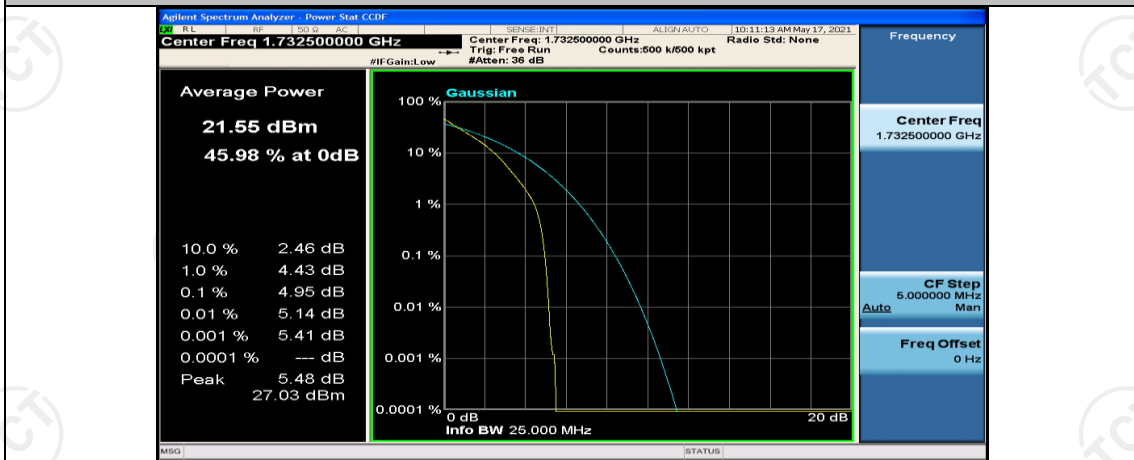

Channel Bandwidth: 10 MHz

Channel Bandwidth: 10 MHz_LCH_QPSK_1RB#0

Channel Bandwidth: 10 MHz_MCH_QPSK_1RB#0

Channel Bandwidth: 10 MHz_MCH_QPSK_1RB#24

Channel Bandwidth: 10 MHz_MCH_QPSK_1RB#49

Channel Bandwidth: 10 MHz_MCH_16QAM_1RB#0