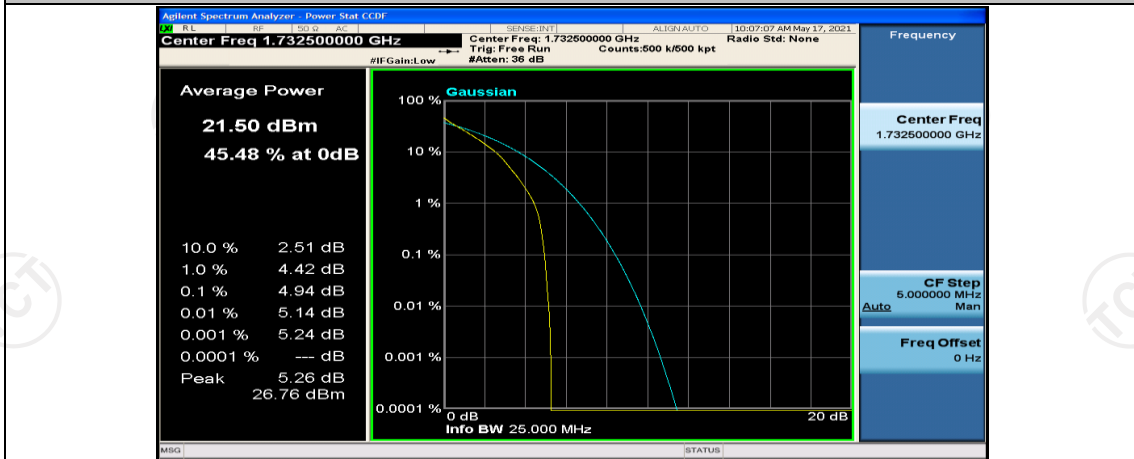

(Channel Bandwidth: 5 MHz)_MCH_QPSK_1RB#0

(Channel Bandwidth: 5 MHz)_MCH_QPSK_1RB#12

(Channel Bandwidth: 5 MHz)_MCH_QPSK_1RB#24

(Channel Bandwidth: 5 MHz)_MCH_QPSK_12RB#0

(Channel Bandwidth: 5 MHz)_MCH_QPSK_12RB#6