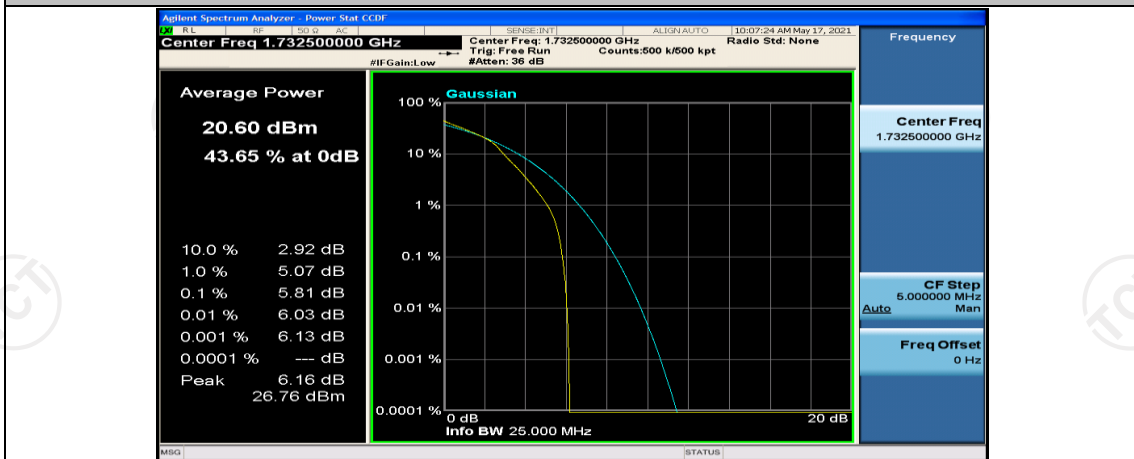

(Channel Bandwidth: 5 MHz)_MCH_16QAM_12RB#6