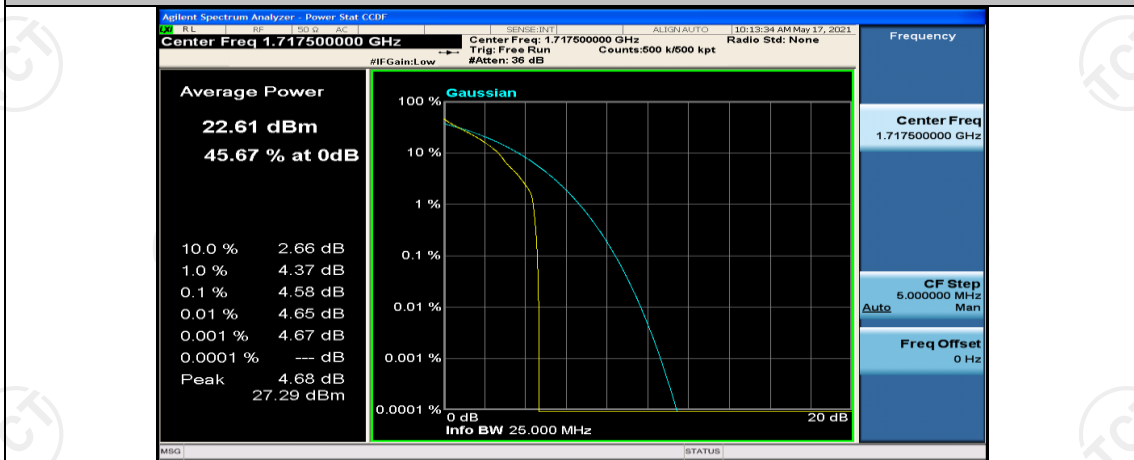

(Channel Bandwidth:15 MHz)_LCH_QPSK_1RB#37