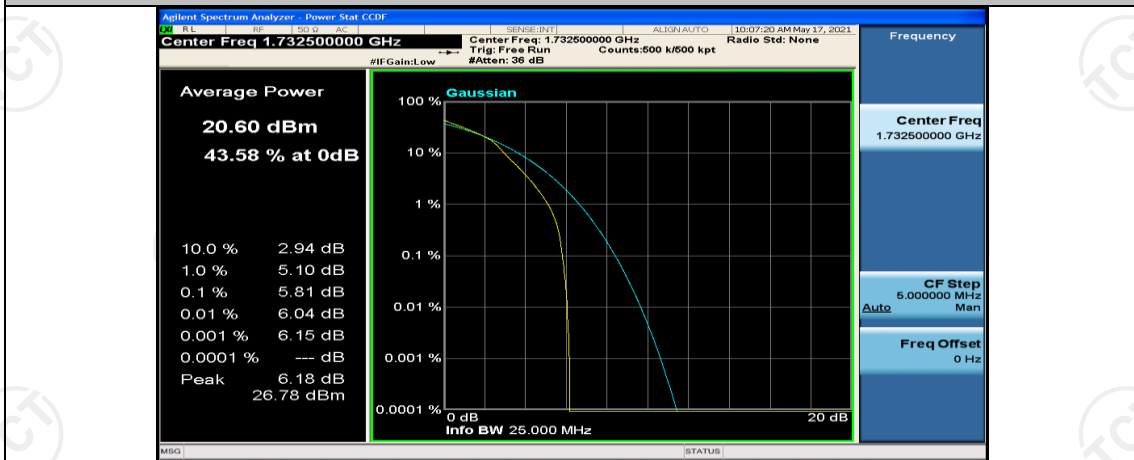

(Channel Bandwidth: 5 MHz)_LCH_16QAM_25RB#0

(Channel Bandwidth: 5 MHz)_MCH_16QAM_1RB#0

(Channel Bandwidth: 5 MHz)_MCH_16QAM_1RB#12

(Channel Bandwidth: 5 MHz)_MCH_16QAM_1RB#24

(Channel Bandwidth: 5 MHz)_MCH_16QAM_12RB#0