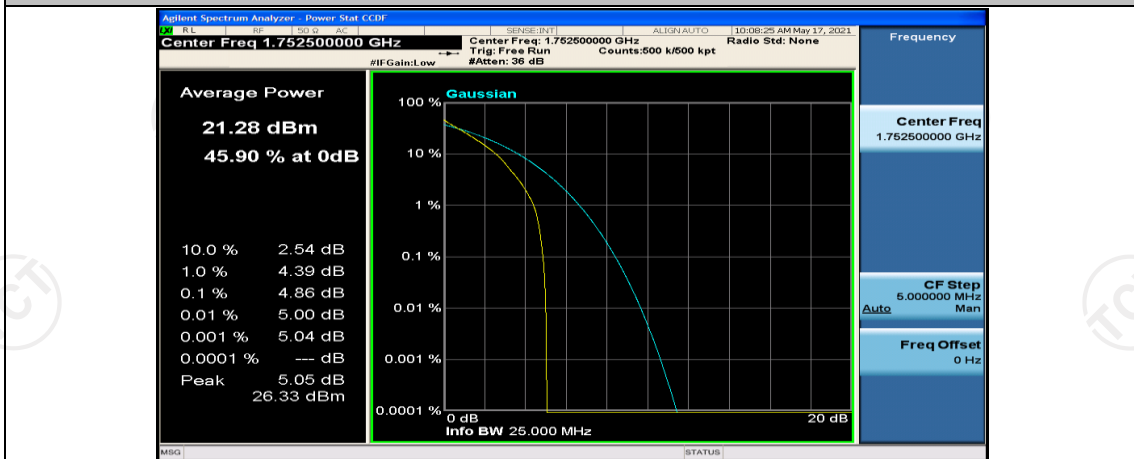

(Channel Bandwidth: 5 MHz)_HCH_QPSK_12RB#0