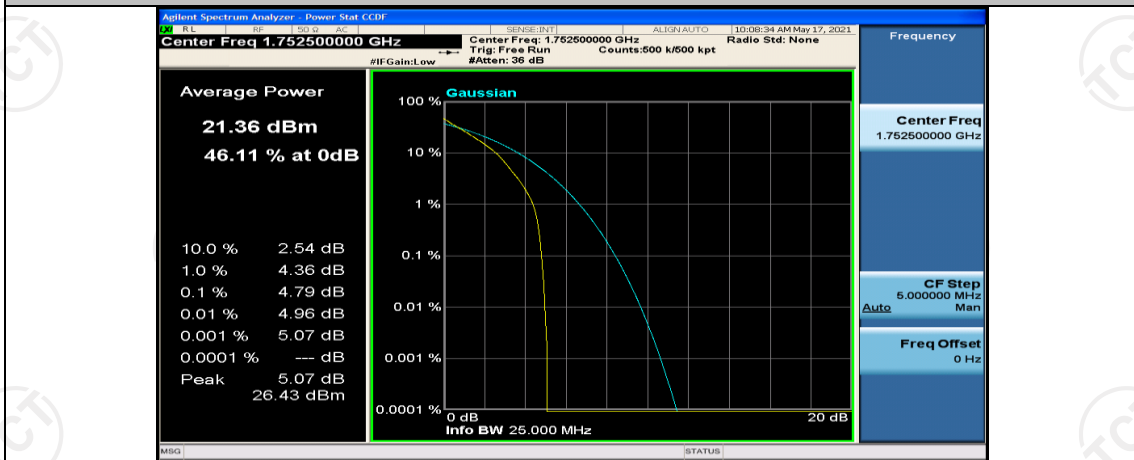

(Channel Bandwidth: 5 MHz)_HCH_QPSK_12RB#13