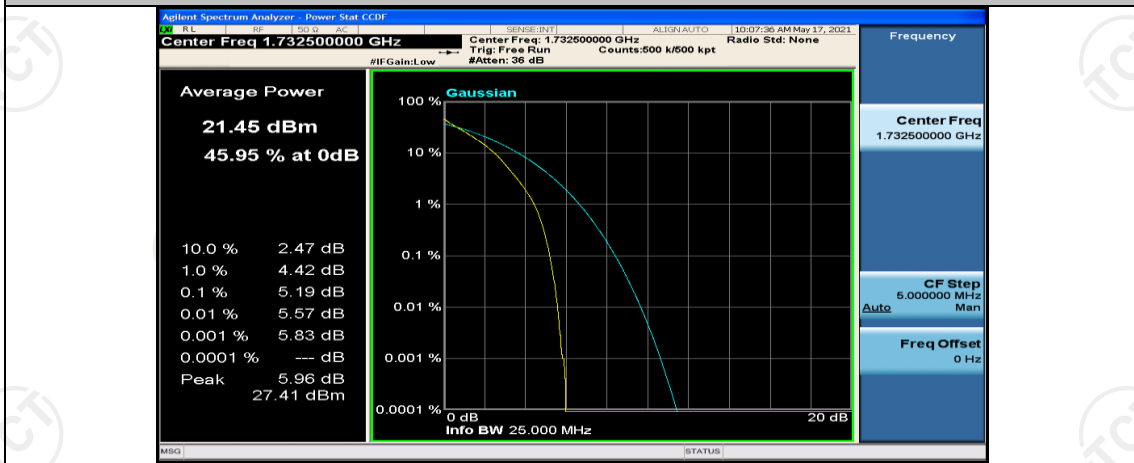

(Channel Bandwidth: 5 MHz)_MCH_QPSK_25RB#0