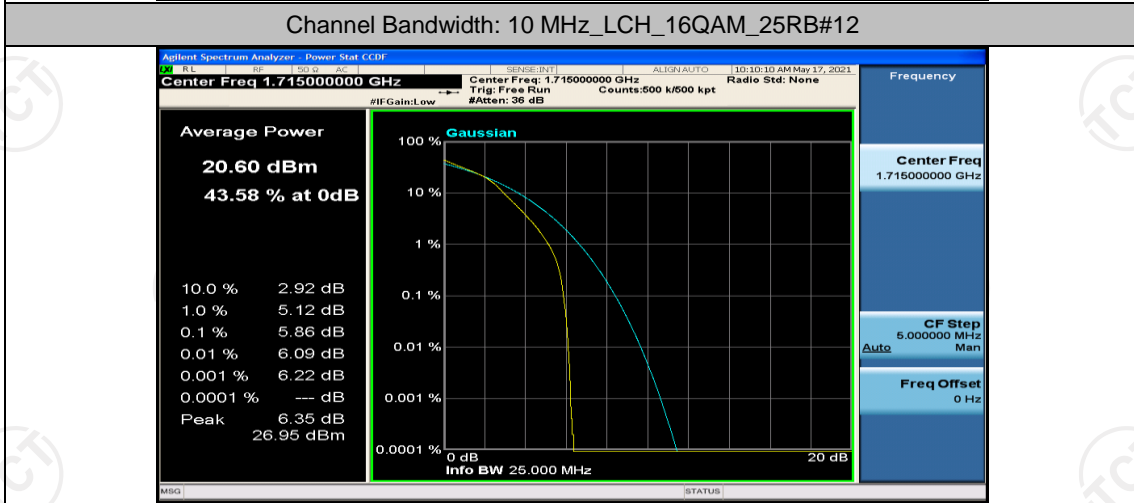

Channel Bandwidth: 10 MHz

Channel Bandwidth: 10 MHz_LCH_QPSK_1RB#0

Channel Bandwidth: 10 MHz_MCH_QPSK_1RB#0

Channel Bandwidth: 10 MHz_MCH_QPSK_1RB#24

Channel Bandwidth: 10 MHz_MCH_QPSK_1RB#49

Channel Bandwidth: 10 MHz_MCH_16QAM_1RB#0