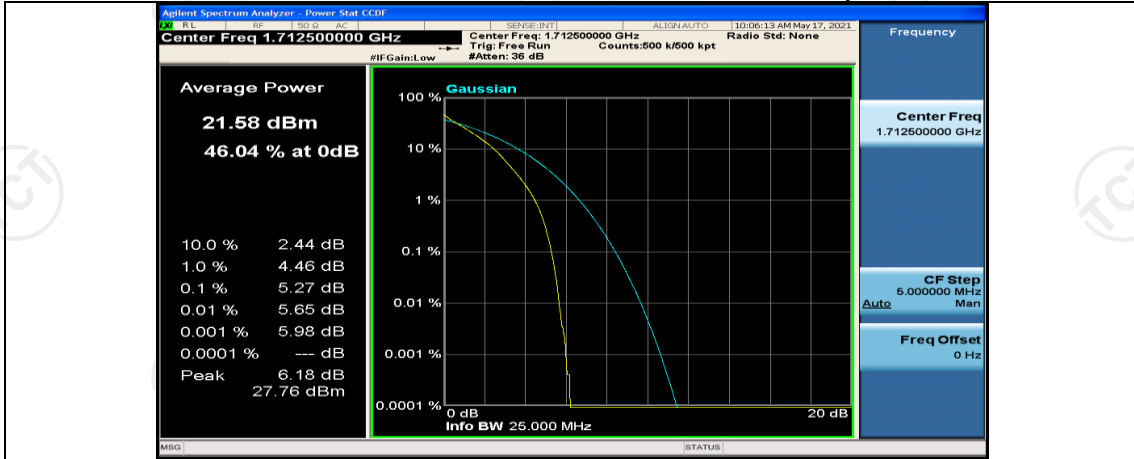

(Channel Bandwidth: 5 MHz)_LCH_QPSK_1RB#24

(Channel Bandwidth: 5 MHz)_LCH_QPSK_12RB#0

(Channel Bandwidth: 5 MHz)_LCH_QPSK_12RB#6

(Channel Bandwidth: 5 MHz)_LCH_QPSK_12RB#13

(Channel Bandwidth: 5 MHz)_LCH_QPSK_25RB#0