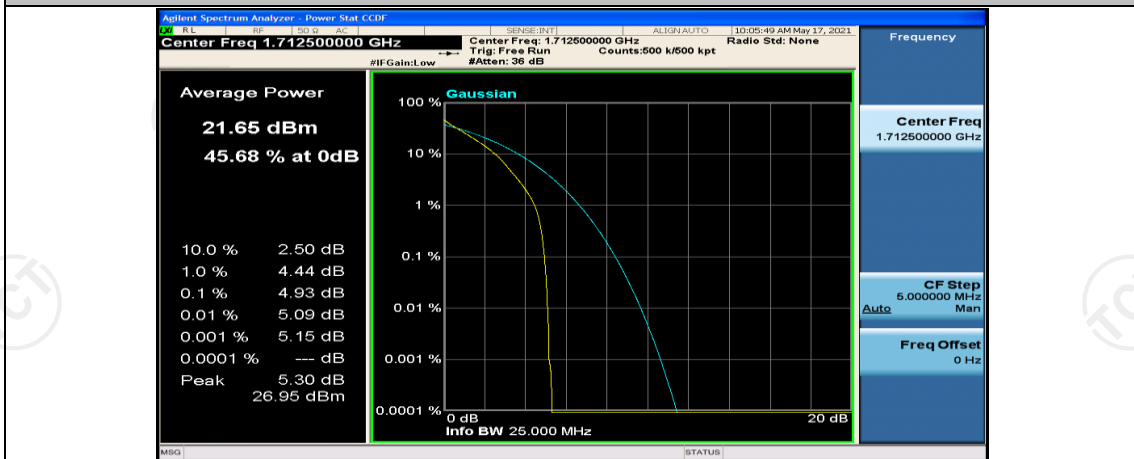

(Channel Bandwidth: 5 MHz)_LCH_QPSK_1RB#24

(Channel Bandwidth: 5 MHz)_LCH_QPSK_12RB#0

(Channel Bandwidth: 5 MHz)_LCH_QPSK_12RB#6

(Channel Bandwidth: 5 MHz)_LCH_QPSK_12RB#13

(Channel Bandwidth: 5 MHz)_LCH_QPSK_25RB#0