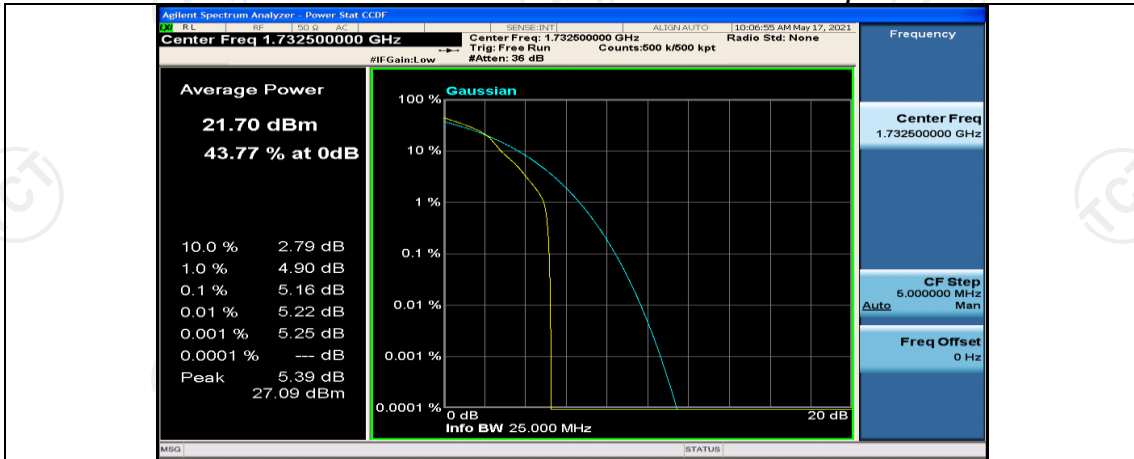

(Channel Bandwidth: 5 MHz)_LCH_16QAM_25RB#0

(Channel Bandwidth: 5 MHz)_MCH_16QAM_1RB#0

(Channel Bandwidth: 5 MHz)_MCH_16QAM_1RB#12

(Channel Bandwidth: 5 MHz)_MCH_16QAM_1RB#24

(Channel Bandwidth: 5 MHz)_MCH_16QAM_12RB#0