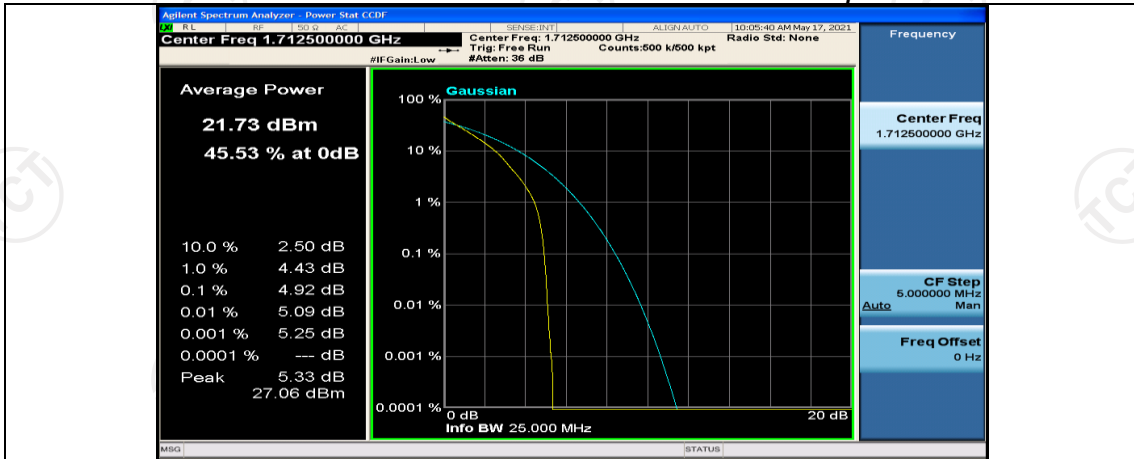

(Channel Bandwidth: 3 MHz)_HCH_16QAM_1RB#14

(Channel Bandwidth: 3 MHz)_HCH_16QAM_8RB#0

(Channel Bandwidth: 3 MHz)_HCH_16QAM_8RB#4

Channel Bandwidth: 5 MHz

(Channel Bandwidth: 5 MHz)_LCH_QPSK_1RB#0

(Channel Bandwidth: 5 MHz)_LCH_QPSK_1RB#12

(Channel Bandwidth: 5 MHz)_LCH_QPSK_1RB#24

(Channel Bandwidth: 5 MHz)_LCH_QPSK_12RB#0

(Channel Bandwidth: 5 MHz)_LCH_QPSK_12RB#6

(Channel Bandwidth: 5 MHz)_LCH_QPSK_12RB#13

(Channel Bandwidth: 5 MHz)_LCH_QPSK_25RB#0