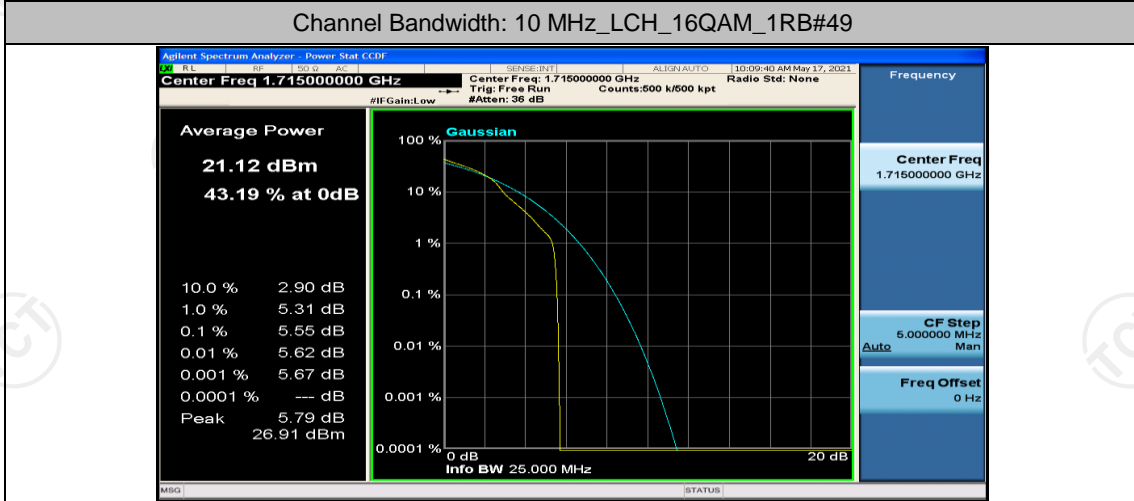

Channel Bandwidth: 10 MHz

Channel Bandwidth: 10 MHz_LCH_QPSK_1RB#0

Channel Bandwidth: 10 MHz_MCH_QPSK_1RB#0

Channel Bandwidth: 10 MHz_MCH_QPSK_1RB#24

Channel Bandwidth: 10 MHz_MCH_QPSK_1RB#49

Channel Bandwidth: 10 MHz_MCH_16QAM_1RB#0