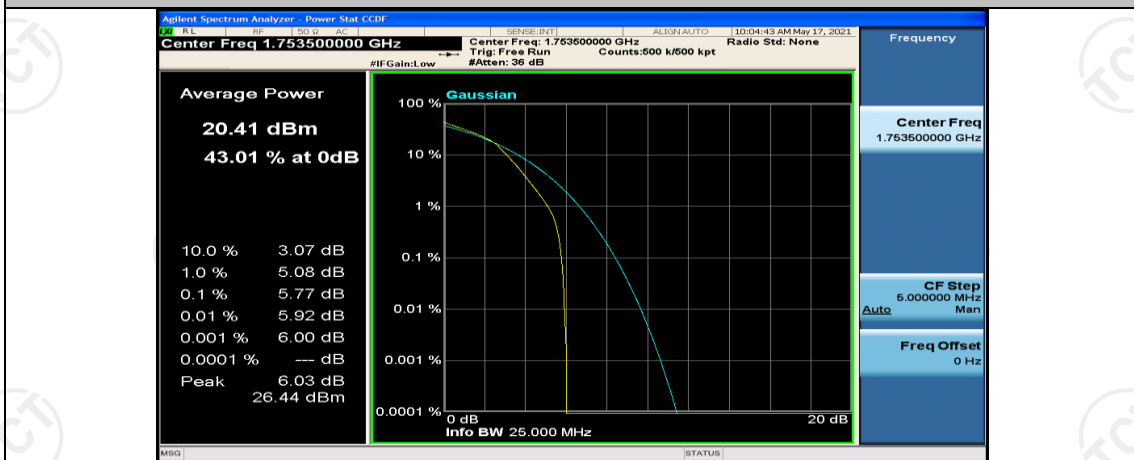

(Channel Bandwidth: 3 MHz)_HCH_16QAM_1RB#14

(Channel Bandwidth: 3 MHz)_HCH_16QAM_8RB#0

(Channel Bandwidth: 3 MHz)_HCH_16QAM_8RB#4

Channel Bandwidth: 5 MHz

(Channel Bandwidth: 5 MHz)_LCH_QPSK_1RB#0

(Channel Bandwidth: 5 MHz)_LCH_QPSK_1RB#12

(Channel Bandwidth: 5 MHz)_LCH_QPSK_1RB#24

(Channel Bandwidth: 5 MHz)_LCH_QPSK_12RB#0

(Channel Bandwidth: 5 MHz)_LCH_QPSK_12RB#6

(Channel Bandwidth: 5 MHz)_LCH_QPSK_12RB#13

(Channel Bandwidth: 5 MHz)_LCH_QPSK_25RB#0