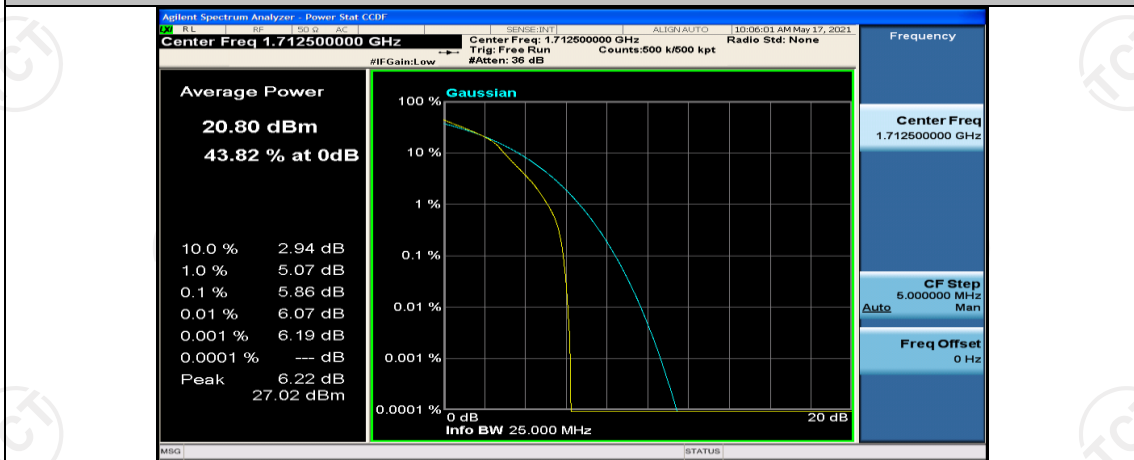

(Channel Bandwidth: 5 MHz)_LCH_16QAM_1RB#12

(Channel Bandwidth: 5 MHz)_LCH_16QAM_1RB#24

(Channel Bandwidth: 5 MHz)_LCH_16QAM_12RB#0

(Channel Bandwidth: 5 MHz)_LCH_16QAM_12RB#6

(Channel Bandwidth: 5 MHz)_LCH_16QAM_12RB#13