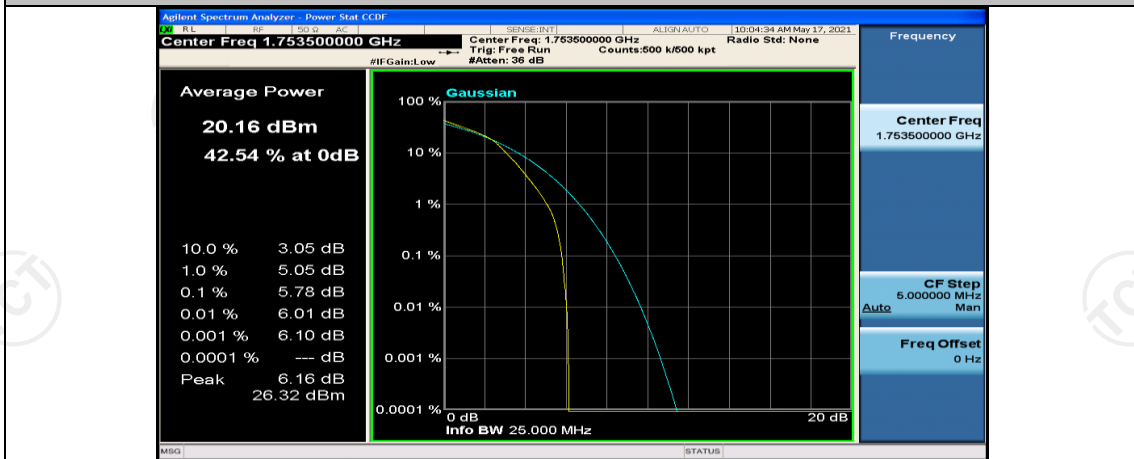

(Channel Bandwidth: 3 MHz)_HCH_16QAM_1RB#14

(Channel Bandwidth: 3 MHz)_HCH_16QAM_8RB#0

(Channel Bandwidth: 3 MHz)_HCH_16QAM_8RB#4

Channel Bandwidth: 5 MHz

(Channel Bandwidth: 5 MHz)_LCH_QPSK_1RB#0

(Channel Bandwidth: 5 MHz)_LCH_QPSK_1RB#12

(Channel Bandwidth: 5 MHz)_LCH_QPSK_1RB#24

(Channel Bandwidth: 5 MHz)_LCH_QPSK_12RB#0

(Channel Bandwidth: 5 MHz)_LCH_QPSK_12RB#6

(Channel Bandwidth: 5 MHz)_LCH_QPSK_12RB#13

(Channel Bandwidth: 5 MHz)_LCH_QPSK_25RB#0