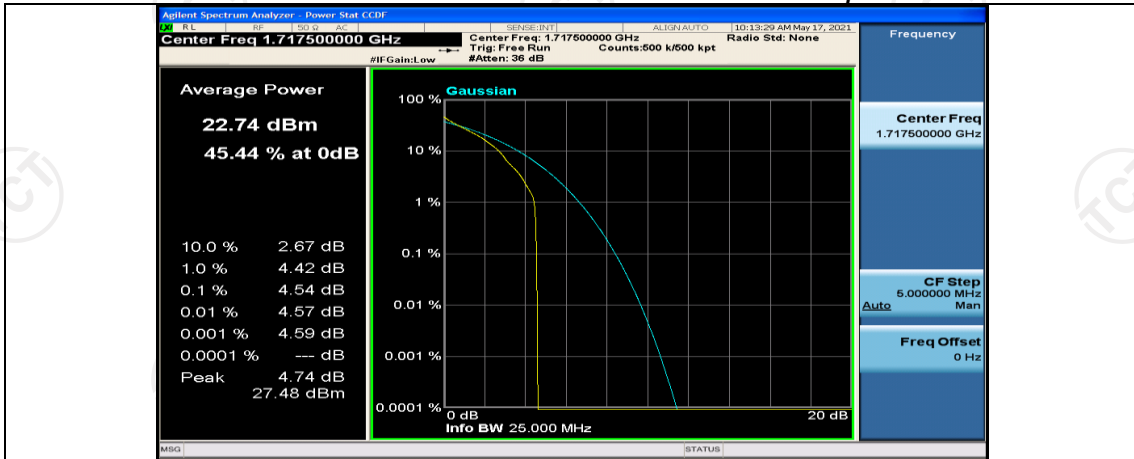

Channel Bandwidth: 10 MHz_MCH_16QAM_1RB#24

Channel Bandwidth: 10 MHz_MCH_16QAM_1RB#49

Channel Bandwidth: 10 MHz_HCH_16QAM_25RB#25

Channel Bandwidth: 10 MHz_HCH_16QAM_50RB#0

Channel Bandwidth: 15 MHz

(Channel Bandwidth: 15 MHz)_LCH_QPSK_1RB#0