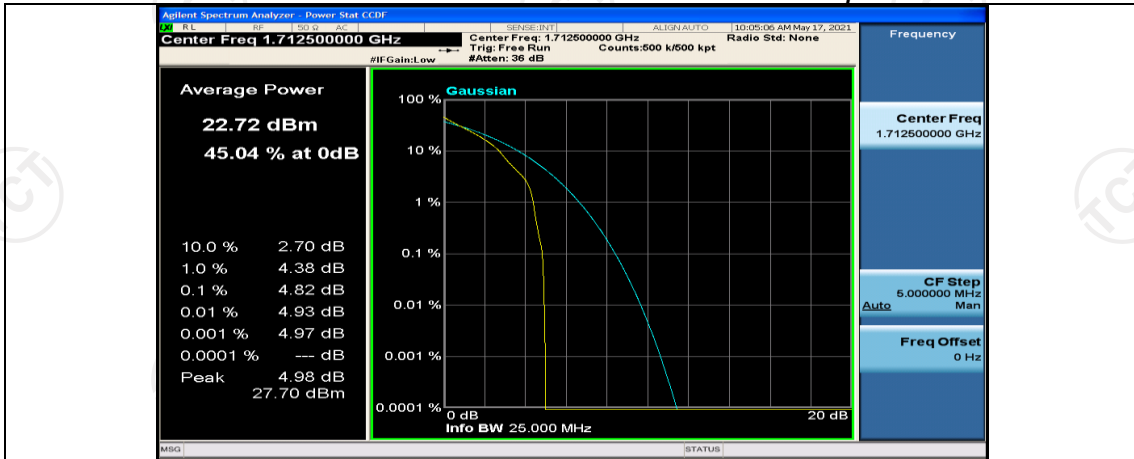

(Channel Bandwidth: 3 MHz)_HCH_16QAM_1RB#14

(Channel Bandwidth: 3 MHz)_HCH_16QAM_8RB#0

(Channel Bandwidth: 3 MHz)_HCH_16QAM_8RB#4

Channel Bandwidth: 5 MHz

(Channel Bandwidth: 5 MHz)_LCH_QPSK_1RB#0

(Channel Bandwidth: 5 MHz)_LCH_QPSK_1RB#12

(Channel Bandwidth: 5 MHz)_LCH_QPSK_1RB#24

(Channel Bandwidth: 5 MHz)_LCH_QPSK_12RB#0

(Channel Bandwidth: 5 MHz)_LCH_QPSK_12RB#6

(Channel Bandwidth: 5 MHz)_LCH_QPSK_12RB#13

(Channel Bandwidth: 5 MHz)_LCH_QPSK_25RB#0