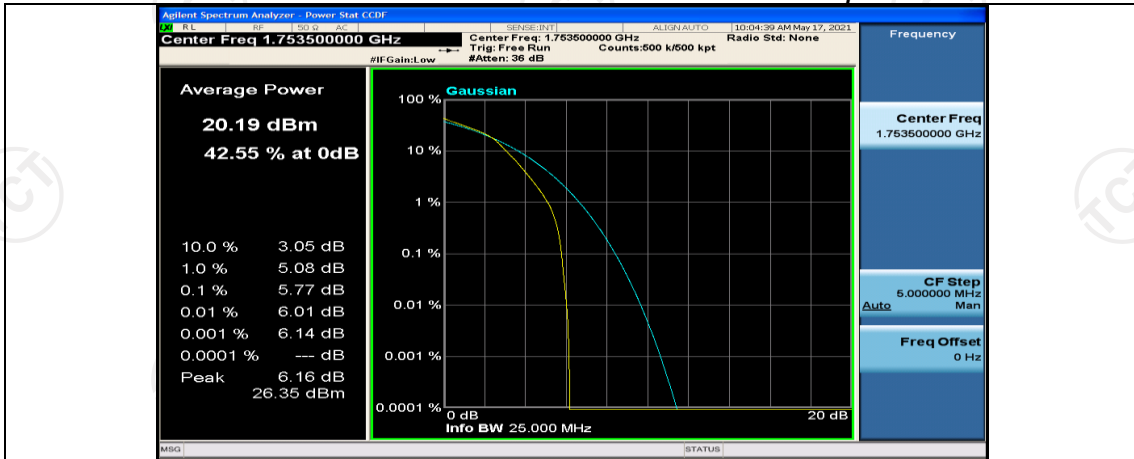

(Channel Bandwidth: 3 MHz)_HCH_16QAM_1RB#14

(Channel Bandwidth: 3 MHz)_HCH_16QAM_8RB#0

(Channel Bandwidth: 3 MHz)_HCH_16QAM_8RB#4

Channel Bandwidth: 5 MHz

(Channel Bandwidth: 5 MHz)_LCH_QPSK_1RB#0

(Channel Bandwidth: 5 MHz)_LCH_QPSK_1RB#12

(Channel Bandwidth: 5 MHz)_LCH_QPSK_1RB#24

(Channel Bandwidth: 5 MHz)_LCH_QPSK_12RB#0

(Channel Bandwidth: 5 MHz)_LCH_QPSK_12RB#6

(Channel Bandwidth: 5 MHz)_LCH_QPSK_12RB#13

(Channel Bandwidth: 5 MHz)_LCH_QPSK_25RB#0