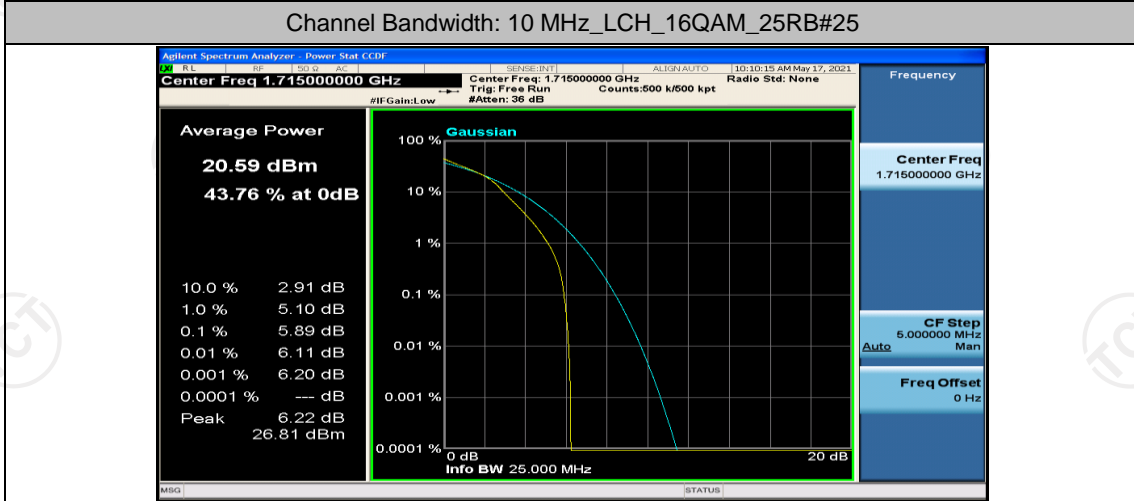

Channel Bandwidth: 10 MHz

Channel Bandwidth: 10 MHz_LCH_QPSK_1RB#0

Channel Bandwidth: 10 MHz_MCH_QPSK_1RB#0

Channel Bandwidth: 10 MHz_MCH_QPSK_1RB#24

Channel Bandwidth: 10 MHz_MCH_QPSK_1RB#49

Channel Bandwidth: 10 MHz_MCH_16QAM_1RB#0