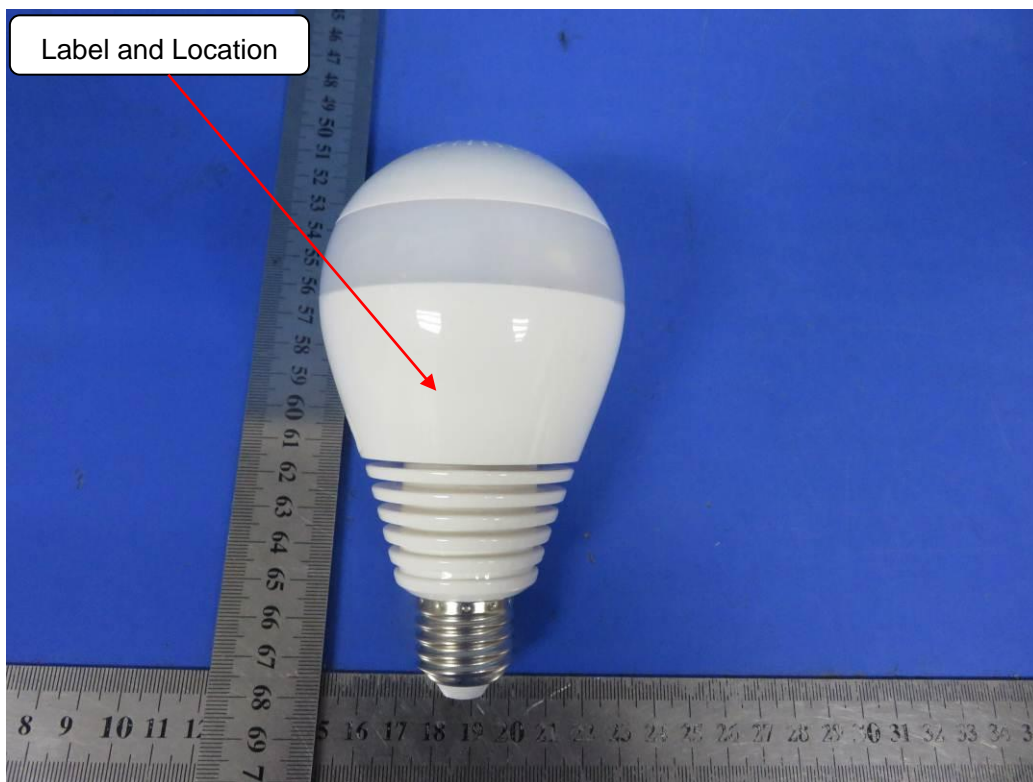

Label and Location

White Light Bulb Panoramic Wifi Camera

Model No.: FV-D1

FCC ID : 2AM6D-FV-D1

Input: AC100-240V, 50/60Hz 0.03A

Shenzhen Biovision Technology Co., Ltd

Made In China

This device complies with part 15 of the FCC Rules. Operation is subject to the following two conditions: (1) This device may not cause harmful interference, and (2) this device must accept any interference received, including interference that may cause undesired operation.

Size: L: 4.0cm*W: 4.0cm

Label and Location