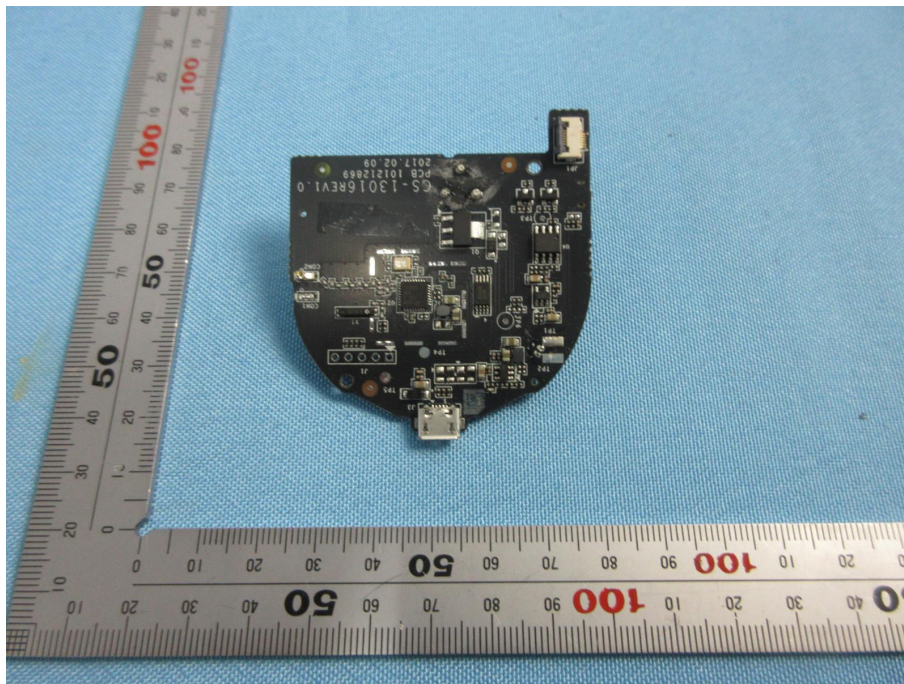

## Internal Photos

<b>Applicant:</b>	Hangzhou EZVIZ Network Co., Ltd
<b>Address of Applicant:</b>	Floor 7, Building 1, No. 700, Dongliu Road, Binjiang District, Hangzhou, Zhejiang,310052,China.
<b>Equipment Under Test (EUT):</b>	
<b>Product Name:</b>	Home Sense Siren with Strobe Light
<b>Brand Name:</b>	EZVIZ
<b>Model No.:</b>	CS-AS290