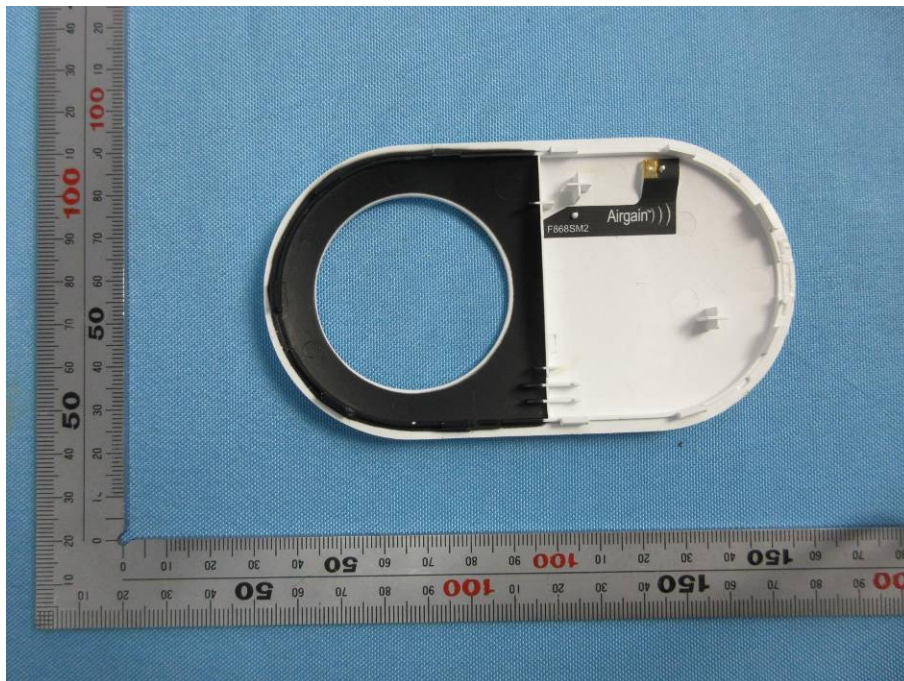

## Internal Photos

<b>Applicant:</b>	Hangzhou EZVIZ Network Co., Ltd
<b>Address of Applicant:</b>	Floor 7, Building 1, No. 700, Dongliu Road, Binjiang District, Hangzhou, Zhejiang,310052,China.
<b>Equipment Under Test (EUT):</b>	
<b>Product Name:</b>	Home Sense Siren with Strobe Light
<b>Brand Name:</b>	EZVIZ
<b>Model No.:</b>	CS-AS290