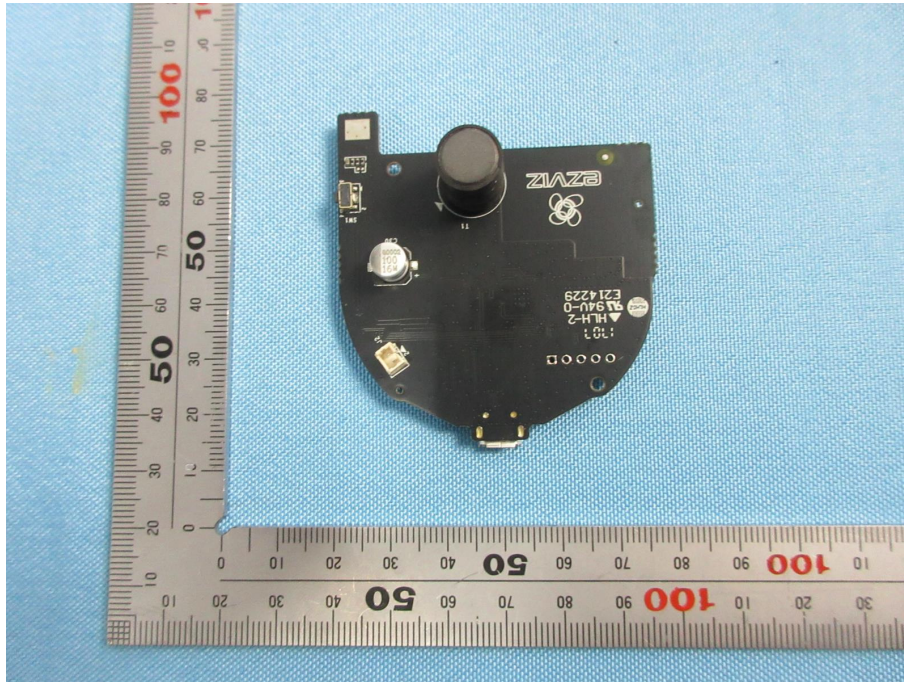

## Internal Photos

<b>Applicant:</b>	Hangzhou EZVIZ Network Co., Ltd
<b>Address of Applicant:</b>	Floor 7, Building 1, No. 700, Dongliu Road, Binjiang District, Hangzhou, Zhejiang,310052,China.
<b>Equipment Under Test (EUT):</b>	
<b>Product Name:</b>	Home Sense Siren with Strobe Light
<b>Brand Name:</b>	EZVIZ
<b>Model No.:</b>	CS-AS290