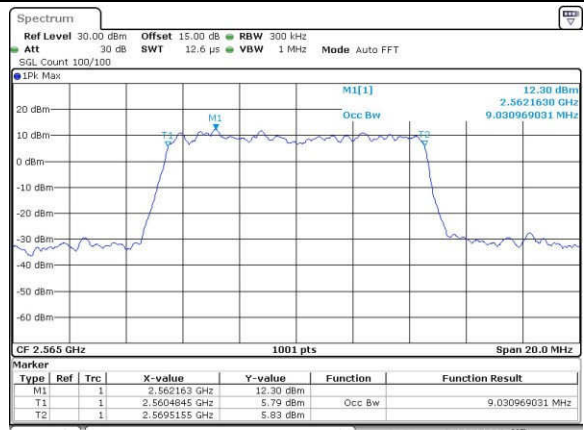

Date: 18_AUG_2017 11:10:25

LTE Band 7

Lowest Channel / 10MHz / QPSK

Date: 18, Aug, 2017 11:17:26

Lowest Channel / 10MHz / 16QAM

Date: 18, Aug, 2017 11:17:36

Middle Channel / 10MHz / QPSK

Date: 18, Aug, 2017 11:24:35

Middle Channel / 10MHz / 16QAM

Date: 18, Aug, 2017 11:24:45

Highest Channel / 10MHz / QPSK

Date: 18, Aug, 2017 11:27:09

Highest Channel / 10MHz / 16QAM

Date: 18, Aug, 2017 11:27:16