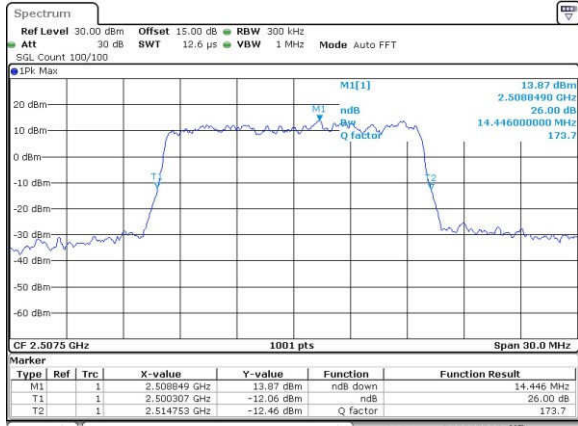

Highest Channel / 10MHz / QPSK

Date: 18_AUG_2017 11:27:26

Highest Channel / 10MHz / 16QAM

Date: 18_AUG_2017 11:27:36

LTE Band 7

Lowest Channel / 15MHz / QPSK

Date: 18, Aug, 2017 11:34:38

Lowest Channel / 15MHz / 16QAM