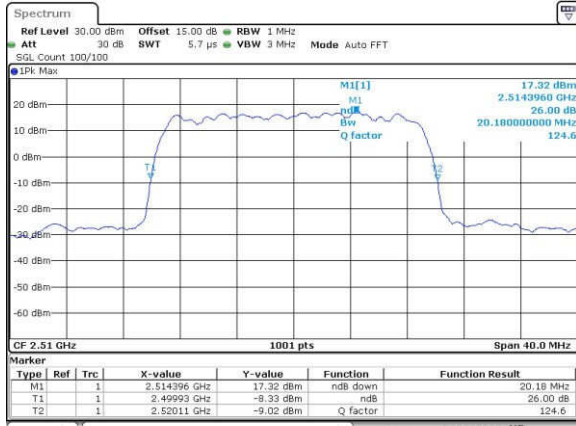

Highest Channel / 15MHz / 16QAM

Date: 18, Aug, 2017 11:44:28

LTE Band 7

Lowest Channel / 20MHz / QPSK

Date: 18_AUG_2017 11:51:29

Lowest Channel / 20MHz / 16QAM

Date: 18_AUG_2017 11:51:39

Middle Channel / 20MHz / QPSK

Date: 18_AUG_2017 11:58:38

Middle Channel / 20MHz / 16QAM

Date: 18_AUG_2017 11:58:48

Highest Channel / 20MHz / QPSK

Date: 18_AUG_2017 12:01:08

Highest Channel / 20MHz / 16QAM

Date: 18_AUG_2017 12:01:19

Occupied Bandwidth

| Mode | LTE Band 2 : 99%OBW(MHz) | | | | | | | | | | | |
|------------|--------------------------|-------|------|-------|------|-------|-------|-------|-------|-------|-------|-------|
| | 1.4MHz | | 3MHz | | 5MHz | | 10MHz | | 15MHz | | 20MHz | |
| Mod. | QPSK | 16QAM | QPSK | 16QAM | QPSK | 16QAM | QPSK | 16QAM | QPSK | 16QAM | QPSK | 16QAM |
| Lowest CH | 1.10 | 1.10 | 2.71 | 2.73 | 4.49 | 4.49 | 8.99 | 9.01 | 13.46 | 13.46 | 18.42 | 18.46 |
| Middle CH | 1.09 | 1.09 | 2.71 | 2.71 | 4.50 | 4.51 | 9.01 | 8.99 | 13.52 | 13.43 | 18.34 | 18.34 |
| Highest CH | 1.09 | 1.09 | 2.73 | 2.71 | 4.52 | 4.52 | 9.01 | 9.03 | 13.46 | 13.40 | 18.42 | 18.42 |