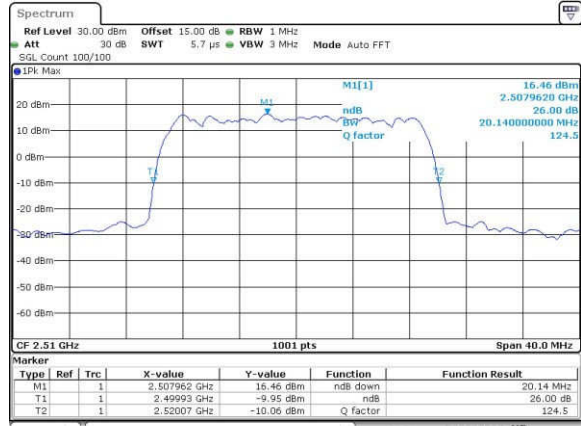

Highest Channel / 15MHz / 16QAM

Date: 18, Aug, 2017 11:44:28

LTE Band 7

Lowest Channel / 20MHz / QPSK

Date: 18_AUG_2017 11:51:29

Lowest Channel / 20MHz / 16QAM

Date: 18_AUG_2017 11:51:39

Middle Channel / 20MHz / QPSK

| Mode | LTE Band 2 : 99%OBW(MHz) | | | | | | | | | | | |
|------------|--------------------------|-------|------|-------|------|-------|-------|-------|-------|-------|-------|-------|
| | 1.4MHz | | 3MHz | | 5MHz | | 10MHz | | 15MHz | | 20MHz | |
| Mod. | QPSK | 16QAM | QPSK | 16QAM | QPSK | 16QAM | QPSK | 16QAM | QPSK | 16QAM | QPSK | 16QAM |
| Lowest CH | 1.10 | 1.10 | 2.71 | 2.73 | 4.49 | 4.49 | 8.99 | 9.01 | 13.46 | 13.46 | 18.42 | 18.46 |
| Middle CH | 1.09 | 1.09 | 2.71 | 2.71 | 4.50 | 4.51 | 9.01 | 8.99 | 13.52 | 13.43 | 18.34 | 18.34 |
| Highest CH | 1.09 | 1.09 | 2.73 | 2.71 | 4.52 | 4.52 | 9.01 | 9.03 | 13.46 | 13.40 | 18.42 | 18.42 |