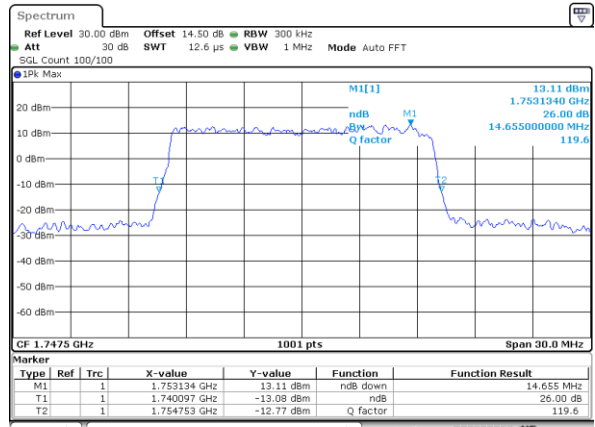

LTE Band 4

Lowest Channel / 15MHz / QPSK

Date: 17_AUG.2017 12:57:40

Lowest Channel / 15MHz / 16QAM

Date: 17_AUG.2017 12:57:50

Middle Channel / 15MHz / QPSK

Date: 17_AUG.2017 13:04:47

Middle Channel / 15MHz / 16QAM

Date: 17_AUG.2017 13:04:57

Highest Channel / 15MHz / QPSK

Date: 17_AUG.2017 13:07:19

Highest Channel / 15MHz / 16QAM

Date: 17_AUG.2017 13:07:29

LTE Band 4

Lowest Channel / 20MHz / QPSK

Date: 17_AUG.2017 13:14:26