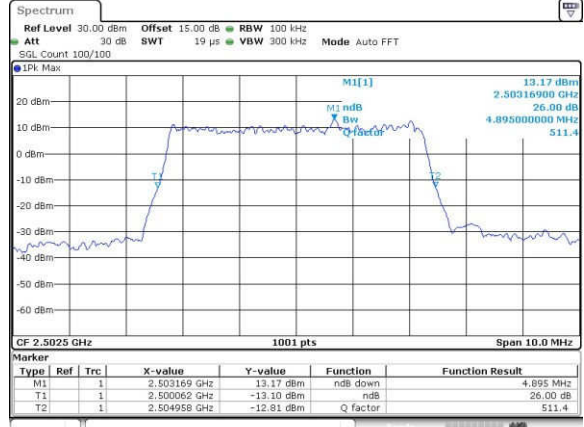

Highest Channel / 20MHz / 16QAM

Date: 17_AUG.2017 13:24:14

LTE Band 7

Lowest Channel / 5MHz / QPSK

Date: 18_AUG_2017 11:00:54

Lowest Channel / 5MHz / 16QAM

Date: 18_AUG_2017 11:01:05

Middle Channel / 5MHz / QPSK