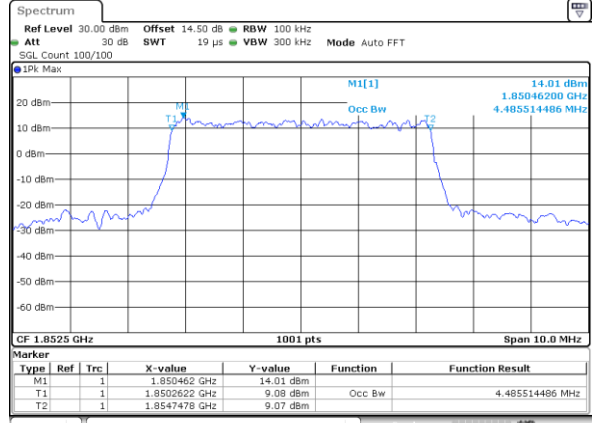

Highest Channel / 3MHz / 16QAM

Date: 18.AUG.2017 07:21:02

LTE Band 2

Lowest Channel / 5MHz / QPSK

Date: 18.AUG.2017 07:28:03

Lowest Channel / 5MHz / 16QAM

Date: 18.AUG.2017 07:28:13

Middle Channel / 5MHz / QPSK

Date: 18.AUG.2017 07:35:14

Middle Channel / 5MHz / 16QAM

Date: 18.AUG.2017 07:35:24

Highest Channel / 5MHz / QPSK

Date: 18.AUG.2017 07:37:46

Highest Channel / 5MHz / 16QAM

Date: 18.AUG.2017 07:37:56

LTE Band 2