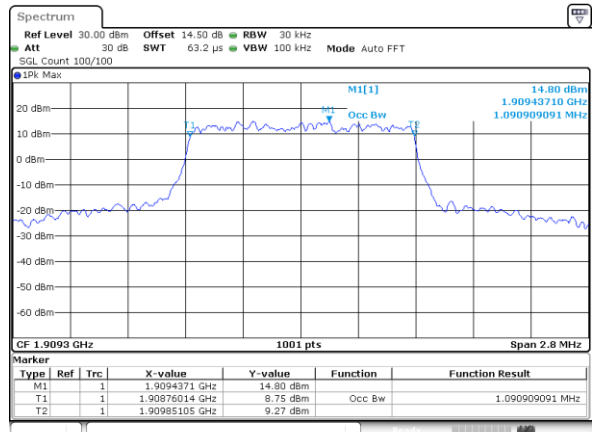

| Mode | LTE Band 7 : 99%OBW(MHz) | | | | | | | | | | | |
|------------|--------------------------|-------|------|-------|------|-------|-------|-------|-------|-------|-------|-------|
| | 1.4MHz | | 3MHz | | 5MHz | | 10MHz | | 15MHz | | 20MHz | |
| Mod. | QPSK | 16QAM | QPSK | 16QAM | QPSK | 16QAM | QPSK | 16QAM | QPSK | 16QAM | QPSK | 16QAM |
| Lowest CH | - | - | - | - | 4.49 | 4.52 | 9.03 | 8.97 | 13.43 | 13.37 | 18.18 | 18.50 |
| Middle CH | - | - | - | - | 4.51 | 4.51 | 9.01 | 9.01 | 13.46 | 13.46 | 18.58 | 18.50 |
| Highest CH | - | - | - | - | 4.51 | 4.49 | 9.07 | 9.03 | 13.55 | 13.46 | 18.58 | 18.46 |

LTE Band 2

Lowest Channel / 1.4MHz / QPSK

Date: 18.AUG.2017 06:54:17

Lowest Channel / 1.4MHz / 16QAM

Date: 18.AUG.2017 06:54:27

Middle Channel / 1.4MHz / QPSK

Date: 18.AUG.2017 07:01:29

Middle Channel / 1.4MHz / 16QAM

Date: 18.AUG.2017 07:01:36

Highest Channel / 1.4MHz / QPSK

Date: 18.AUG.2017 07:03:58

Highest Channel / 1.4MHz / 16QAM

Date: 18.AUG.2017 07:04:08

LTE Band 2

Lowest Channel / 3MHz / QPSK

Date: 18.AUG.2017 07:11:09