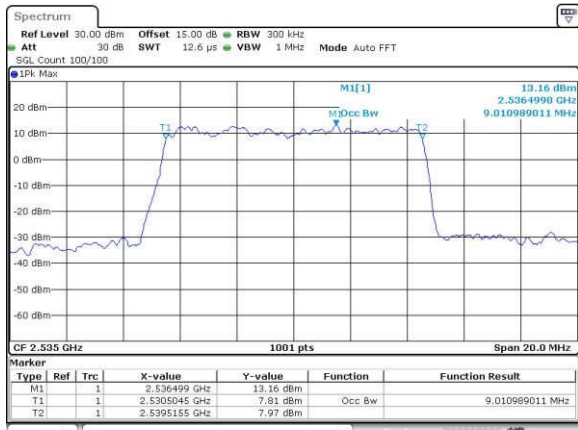

Date: 18_AUG_2017 11:10:25

LTE Band 7

Lowest Channel / 10MHz / QPSK

Date: 18, Aug, 2017 11:17:26

Lowest Channel / 10MHz / 16QAM

Date: 18, Aug, 2017 11:17:36

Middle Channel / 10MHz / QPSK

Date: 18, Aug, 2017 11:24:35