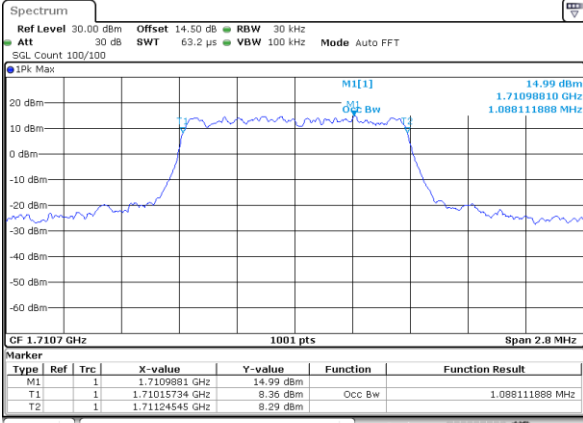

Date: 18.AUG.2017 08:11:43

LTE Band 2

Lowest Channel / 20MHz / QPSK

Date: 18.AUG.2017 08:18:43

Lowest Channel / 20MHz / 16QAM

Date: 18.AUG.2017 08:18:54

Middle Channel / 20MHz / QPSK

Date: 18.AUG.2017 08:25:54

Middle Channel / 20MHz / 16QAM

Date: 18.AUG.2017 08:26:05

Highest Channel / 20MHz / QPSK

Date: 18.AUG.2017 08:28:27

Highest Channel / 20MHz / 16QAM

Date: 18.AUG.2017 08:28:37

LTE Band 4

Lowest Channel / 1.4MHz / QPSK

Date: 17_AUG.2017 11:02:58

Lowest Channel / 1.4MHz / 16QAM

Date: 17_AUG.2017 11:03:09

Middle Channel / 1.4MHz / QPSK

Date: 17_AUG.2017 11:56:37

Middle Channel / 1.4MHz / 16QAM

Date: 17_AUG.2017 11:56:48

Highest Channel / 1.4MHz / QPSK

Date: 17_AUG.2017 11:59:08

Highest Channel / 1.4MHz / 16QAM

Date: 17_AUG.2017 11:59:18

LTE Band 4

Lowest Channel / 3MHz / QPSK

Date: 17_AUG.2017 12:10:15

Lowest Channel / 3MHz / 16QAM

Date: 17_AUG.2017 12:10:125