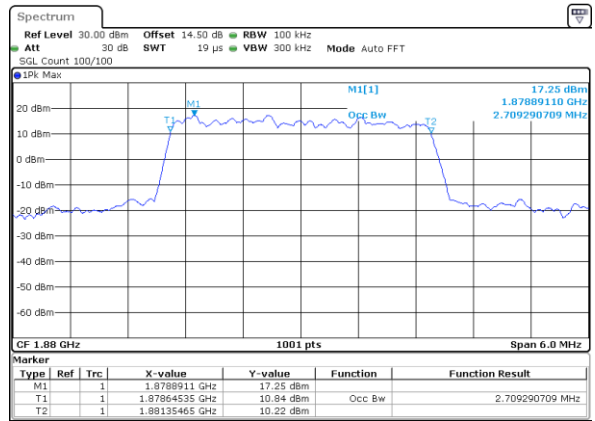

Date: 18.AUG.2017 07:01:36

Highest Channel / 1.4MHz / QPSK

Date: 18.AUG.2017 07:03:58

Highest Channel / 1.4MHz / 16QAM

Date: 18.AUG.2017 07:04:08

LTE Band 2

Lowest Channel / 3MHz / QPSK

Date: 18.AUG.2017 07:11:09

Lowest Channel / 3MHz / 16QAM

Date: 18.AUG.2017 07:11:19

Middle Channel / 3MHz / QPSK

Date: 18.AUG.2017 07:18:19

Middle Channel / 3MHz / 16QAM

Date: 18.AUG.2017 07:18:29

Highest Channel / 3MHz / QPSK

Date: 18.AUG.2017 07:20:52

Highest Channel / 3MHz / 16QAM

Date: 18.AUG.2017 07:21:02

LTE Band 2

Lowest Channel / 5MHz / QPSK

Date: 18.AUG.2017 07:28:03

Lowest Channel / 5MHz / 16QAM

Date: 18.AUG.2017 07:28:13

Middle Channel / 5MHz / QPSK