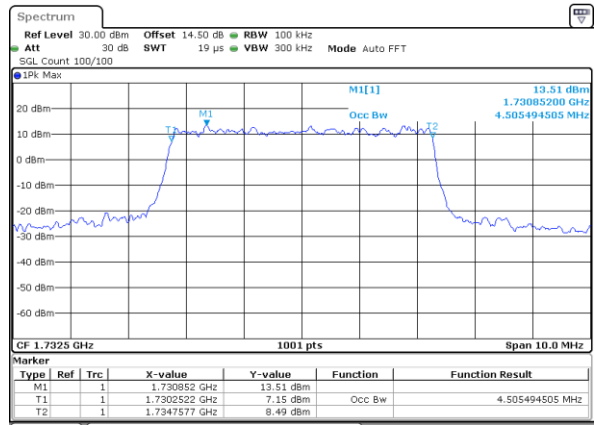

LTE Band 4

Lowest Channel / 5MHz / QPSK

Date: 17_AUG.2017 12:23:47

Lowest Channel / 5MHz / 16QAM

Date: 17_AUG.2017 12:23:58

Middle Channel / 5MHz / QPSK

Date: 17_AUG.2017 12:30:54

Middle Channel / 5MHz / 16QAM

Date: 17_AUG.2017 12:31:04

Highest Channel / 5MHz / QPSK

Date: 17_AUG.2017 12:33:25

Highest Channel / 5MHz / 16QAM

Date: 17_AUG.2017 12:33:35

LTE Band 4

Lowest Channel / 10MHz / QPSK

Date: 17_AUG.2017 12:40:32