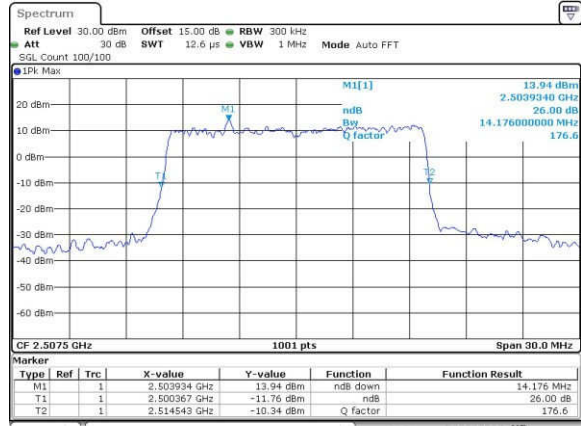

Highest Channel / 10MHz / QPSK

Date: 18_AUG_2017 11:27:26

Highest Channel / 10MHz / 16QAM

Date: 18_AUG_2017 11:27:36

LTE Band 7

Lowest Channel / 15MHz / QPSK

Date: 18, Aug, 2017 11:34:38

Lowest Channel / 15MHz / 16QAM