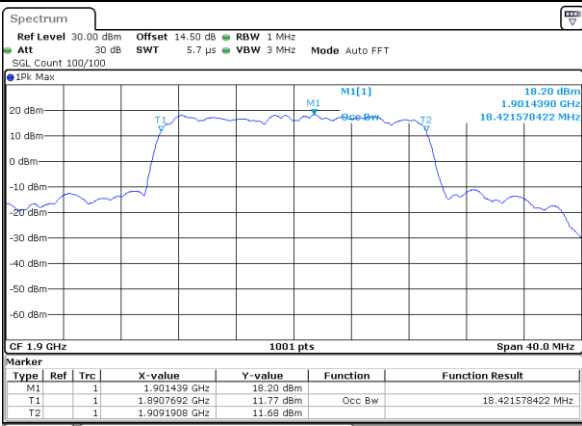

Date: 18.AUG.2017 08:11:43

LTE Band 2

Lowest Channel / 20MHz / QPSK

Date: 18.AUG.2017 08:18:43

Lowest Channel / 20MHz / 16QAM

Date: 18.AUG.2017 08:18:54

Middle Channel / 20MHz / QPSK

Date: 18.AUG.2017 08:25:54

Middle Channel / 20MHz / 16QAM

Date: 18.AUG.2017 08:26:05

Highest Channel / 20MHz / QPSK

Date: 18.AUG.2017 08:28:27

Highest Channel / 20MHz / 16QAM

Date: 18.AUG.2017 08:28:37

LTE Band 4

Lowest Channel / 1.4MHz / QPSK