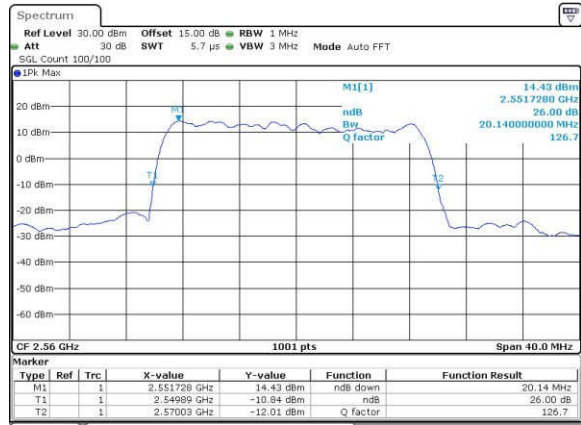

Date: 18_AUG_2017 11:58:38

Middle Channel / 20MHz / 16QAM

Date: 18_AUG_2017 11:58:48

Highest Channel / 20MHz / QPSK

Date: 18_AUG_2017 12:01:08

Highest Channel / 20MHz / 16QAM

Date: 18_AUG_2017 12:01:19

Occupied Bandwidth

| Mode | LTE Band 2 : 99%OBW(MHz) | | | | | | | | | | | |
|------------|--------------------------|-------|------|-------|------|-------|-------|-------|-------|-------|-------|-------|
| | 1.4MHz | | 3MHz | | 5MHz | | 10MHz | | 15MHz | | 20MHz | |
| Mod. | QPSK | 16QAM | QPSK | 16QAM | QPSK | 16QAM | QPSK | 16QAM | QPSK | 16QAM | QPSK | 16QAM |
| Lowest CH | 1.10 | 1.10 | 2.71 | 2.73 | 4.49 | 4.49 | 8.99 | 9.01 | 13.46 | 13.46 | 18.42 | 18.46 |
| Middle CH | 1.09 | 1.09 | 2.71 | 2.71 | 4.50 | 4.51 | 9.01 | 8.99 | 13.52 | 13.43 | 18.34 | 18.34 |
| Highest CH | 1.09 | 1.09 | 2.73 | 2.71 | 4.52 | 4.52 | 9.01 | 9.03 | 13.46 | 13.40 | 18.42 | 18.42 |