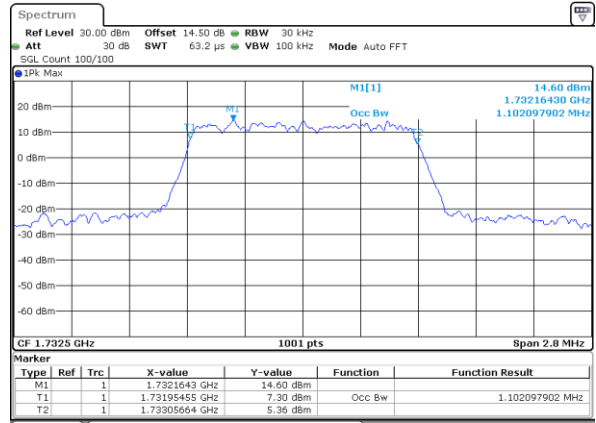

Middle Channel / 20MHz / 16QAM

Date: 18.AUG.2017 08:26:05

Highest Channel / 20MHz / QPSK

Date: 18.AUG.2017 08:28:27

Highest Channel / 20MHz / 16QAM

Date: 18.AUG.2017 08:28:37

LTE Band 4

Lowest Channel / 1.4MHz / QPSK

Date: 17_AUG.2017 11:02:58

Lowest Channel / 1.4MHz / 16QAM

Date: 17_AUG.2017 11:03:09

Middle Channel / 1.4MHz / QPSK

Date: 17_AUG.2017 11:56:37

Middle Channel / 1.4MHz / 16QAM

Date: 17_AUG.2017 11:56:48

Highest Channel / 1.4MHz / QPSK

Date: 17_AUG.2017 11:59:08

Highest Channel / 1.4MHz / 16QAM

Date: 17_AUG.2017 11:59:18

LTE Band 4

Lowest Channel / 3MHz / QPSK

Date: 17_AUG.2017 12:10:15

Lowest Channel / 3MHz / 16QAM

Date: 17_AUG.2017 12:10:125