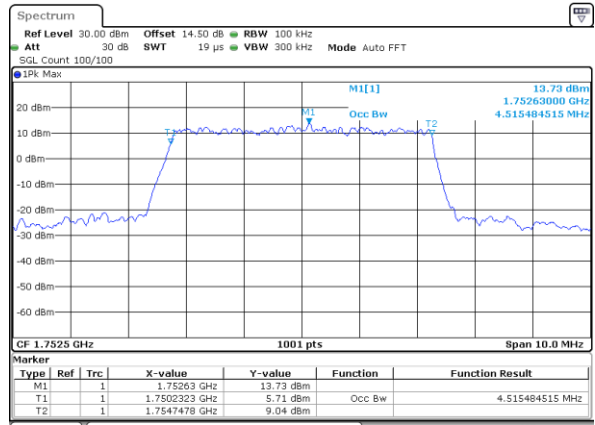

LTE Band 4

Lowest Channel / 5MHz / QPSK

Date: 17_AUG.2017 12:23:47

Lowest Channel / 5MHz / 16QAM

Date: 17_AUG.2017 12:23:58

Middle Channel / 5MHz / QPSK

Date: 17_AUG.2017 12:30:54

Middle Channel / 5MHz / 16QAM

Date: 17_AUG.2017 12:31:04

Highest Channel / 5MHz / QPSK

Date: 17_AUG.2017 12:33:25

Highest Channel / 5MHz / 16QAM

Date: 17_AUG.2017 12:33:35

LTE Band 4

Lowest Channel / 10MHz / QPSK

Date: 17_AUG.2017 12:40:32