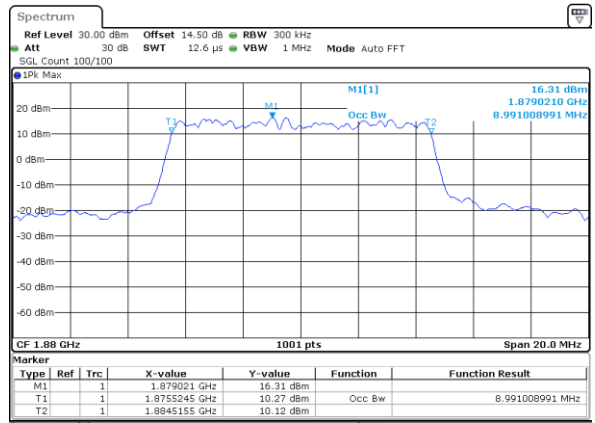

Date: 18.AUG.2017 07:35:14

Middle Channel / 5MHz / 16QAM

Date: 18.AUG.2017 07:35:24

Highest Channel / 5MHz / QPSK

Date: 18.AUG.2017 07:37:46

Highest Channel / 5MHz / 16QAM

Date: 18.AUG.2017 07:37:56

LTE Band 2

Lowest Channel / 10MHz / QPSK

Date: 18.AUG.2017 07:44:56

Lowest Channel / 10MHz / 16QAM

Date: 18.AUG.2017 07:45:06

Middle Channel / 10MHz / QPSK

Date: 18.AUG.2017 07:52:07

Middle Channel / 10MHz / 16QAM

Date: 18.AUG.2017 07:52:17

Highest Channel / 10MHz / QPSK

Date: 18.AUG.2017 07:54:39

Highest Channel / 10MHz / 16QAM

Date: 18.AUG.2017 07:54:49

LTE Band 2

Lowest Channel / 15MHz / QPSK

Date: 18.AUG.2017 08:01:49

Lowest Channel / 15MHz / 16QAM