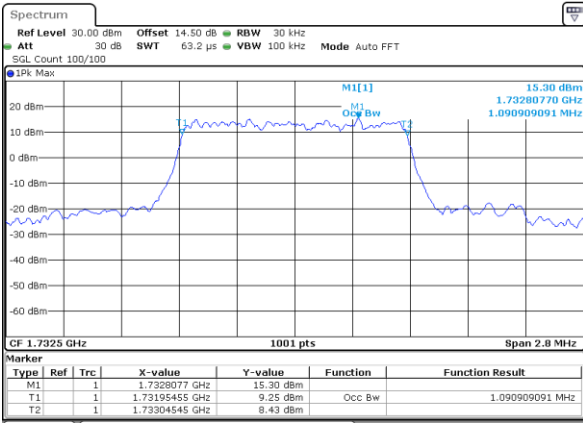

Date: 18.AUG.2017 08:11:43

LTE Band 2

Lowest Channel / 20MHz / QPSK

Date: 18.AUG.2017 08:18:43

Lowest Channel / 20MHz / 16QAM

Date: 18.AUG.2017 08:18:54

Middle Channel / 20MHz / QPSK

Date: 18.AUG.2017 08:25:54

Middle Channel / 20MHz / 16QAM

Date: 18.AUG.2017 08:26:05

Highest Channel / 20MHz / QPSK

Date: 18.AUG.2017 08:28:27

Highest Channel / 20MHz / 16QAM

Date: 18.AUG.2017 08:28:37

LTE Band 4

Lowest Channel / 1.4MHz / QPSK

Date: 17_AUG.2017 11:02:58

Lowest Channel / 1.4MHz / 16QAM

Date: 17_AUG.2017 11:03:09

Middle Channel / 1.4MHz / QPSK

Date: 17_AUG.2017 11:56:37

Middle Channel / 1.4MHz / 16QAM

Date: 17_AUG.2017 11:56:48

Highest Channel / 1.4MHz / QPSK

Date: 17_AUG.2017 11:59:08

Highest Channel / 1.4MHz / 16QAM

Date: 17_AUG.2017 11:59:18

LTE Band 4

Lowest Channel / 3MHz / QPSK

Date: 17_AUG.2017 12:10:15

Lowest Channel / 3MHz / 16QAM

Date: 17_AUG.2017 12:10:125