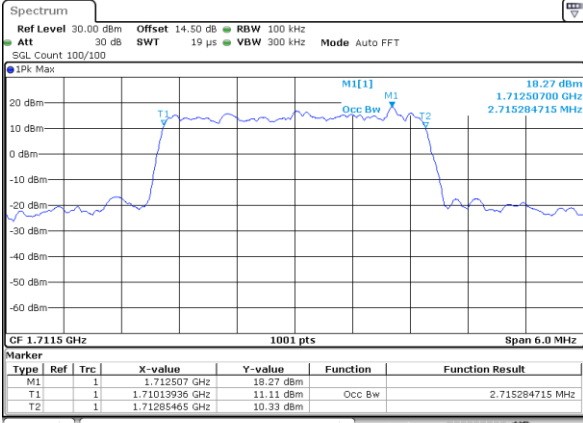

Date: 17_AUG.2017 11:02:58

Lowest Channel / 1.4MHz / 16QAM

Date: 17_AUG.2017 11:03:09

Middle Channel / 1.4MHz / QPSK

Date: 17_AUG.2017 11:56:37

Middle Channel / 1.4MHz / 16QAM

Date: 17_AUG.2017 11:56:48

Highest Channel / 1.4MHz / QPSK

Date: 17_AUG.2017 11:59:08

Highest Channel / 1.4MHz / 16QAM

Date: 17_AUG.2017 11:59:18

LTE Band 4

Lowest Channel / 3MHz / QPSK

Date: 17_AUG.2017 12:10:15

Lowest Channel / 3MHz / 16QAM

Date: 17_AUG.2017 12:10:125