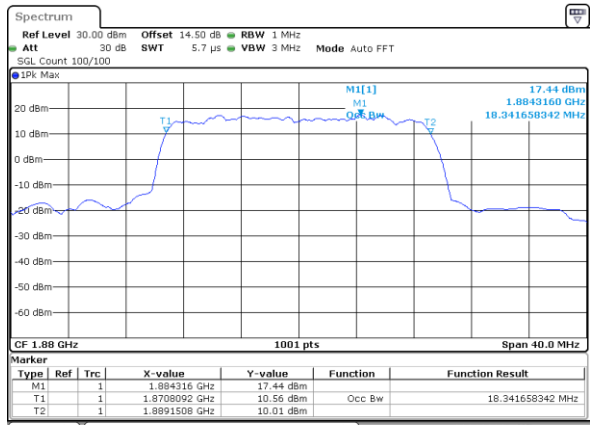

Date: 18.AUG.2017 08:11:43

LTE Band 2

Lowest Channel / 20MHz / QPSK

Date: 18.AUG.2017 08:18:43

Lowest Channel / 20MHz / 16QAM

Date: 18.AUG.2017 08:18:54

Middle Channel / 20MHz / QPSK

Date: 18.AUG.2017 08:25:54

Middle Channel / 20MHz / 16QAM

Date: 18.AUG.2017 08:26:05

Highest Channel / 20MHz / QPSK

Date: 18.AUG.2017 08:28:27

Highest Channel / 20MHz / 16QAM

Date: 18.AUG.2017 08:28:37

LTE Band 4

Lowest Channel / 1.4MHz / QPSK