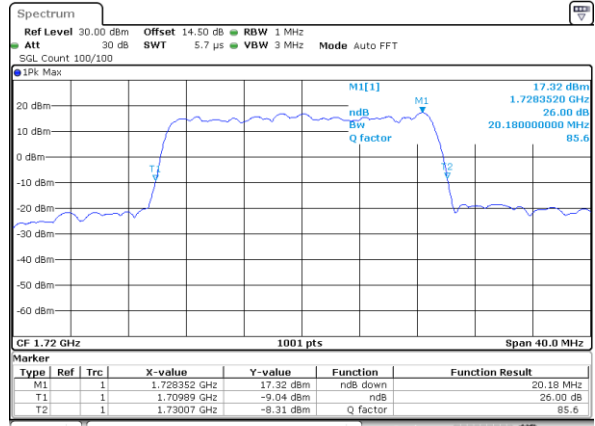

Lowest Channel / 20MHz / 16QAM

Date: 17_AUG.2017 13:14:36