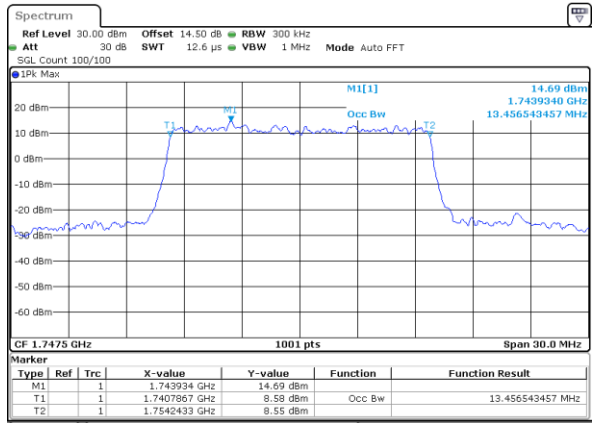

Highest Channel / 10MHz / 16QAM

Date: 17_AUG.2017 12:50:23

LTE Band 4

Lowest Channel / 15MHz / QPSK

Date: 17_AUG.2017 12:57:19

Lowest Channel / 15MHz / 16QAM

Date: 17_AUG.2017 12:57:30

Middle Channel / 15MHz / QPSK

Date: 17_AUG.2017 13:04:26

Middle Channel / 15MHz / 16QAM

Date: 17_AUG.2017 13:04:37

Highest Channel / 15MHz / QPSK

Date: 17_AUG.2017 13:06:59

Highest Channel / 15MHz / 16QAM

Date: 17_AUG.2017 13:07:09

LTE Band 4