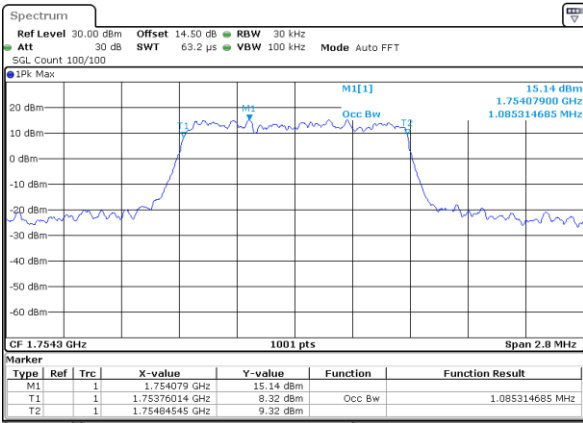

Middle Channel / 20MHz / 16QAM

Date: 18.AUG.2017 08:26:05

Highest Channel / 20MHz / QPSK

Date: 18.AUG.2017 08:28:27

Highest Channel / 20MHz / 16QAM

Date: 18.AUG.2017 08:28:37

LTE Band 4

Lowest Channel / 1.4MHz / QPSK

Date: 17_AUG.2017 11:02:58

Lowest Channel / 1.4MHz / 16QAM

Date: 17_AUG.2017 11:03:09

Middle Channel / 1.4MHz / QPSK

Date: 17_AUG.2017 11:56:37

Middle Channel / 1.4MHz / 16QAM

Date: 17_AUG.2017 11:56:48

Highest Channel / 1.4MHz / QPSK

Date: 17_AUG.2017 11:59:08

Highest Channel / 1.4MHz / 16QAM

Date: 17_AUG.2017 11:59:18

LTE Band 4

Lowest Channel / 3MHz / QPSK

Date: 17_AUG.2017 12:10:15

Lowest Channel / 3MHz / 16QAM

Date: 17_AUG.2017 12:10:125