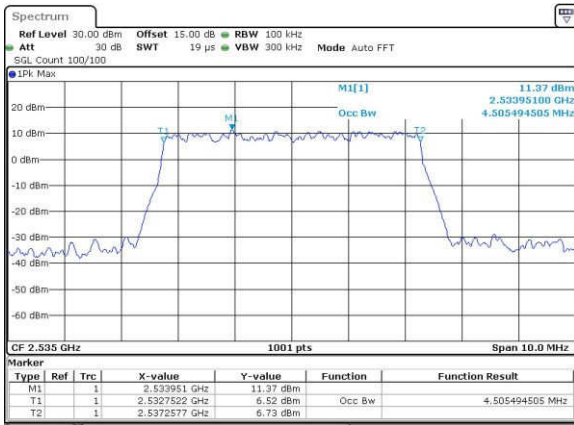

Middle Channel / 5MHz / QPSK

Date: 18_AUG_2017 11:07:44