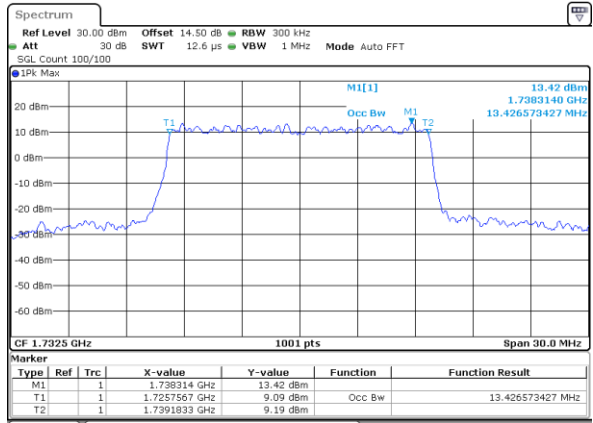

Lowest Channel / 10MHz / 16QAM

Date: 17_AUG.2017 12:40:43

Middle Channel / 10MHz / QPSK

Date: 17_AUG.2017 12:47:40

Middle Channel / 10MHz / 16QAM

Date: 17_AUG.2017 12:47:51

Highest Channel / 10MHz / QPSK

Date: 17_AUG.2017 12:50:12

Highest Channel / 10MHz / 16QAM

Date: 17_AUG.2017 12:50:23

LTE Band 4

Lowest Channel / 15MHz / QPSK

Date: 17_AUG.2017 12:57:19

Lowest Channel / 15MHz / 16QAM

Date: 17_AUG.2017 12:57:30

Middle Channel / 15MHz / QPSK

Date: 17_AUG.2017 13:04:26

Middle Channel / 15MHz / 16QAM

Date: 17_AUG.2017 13:04:37

Highest Channel / 15MHz / QPSK

Date: 17_AUG.2017 13:06:59

Highest Channel / 15MHz / 16QAM

Date: 17_AUG.2017 13:07:09

LTE Band 4