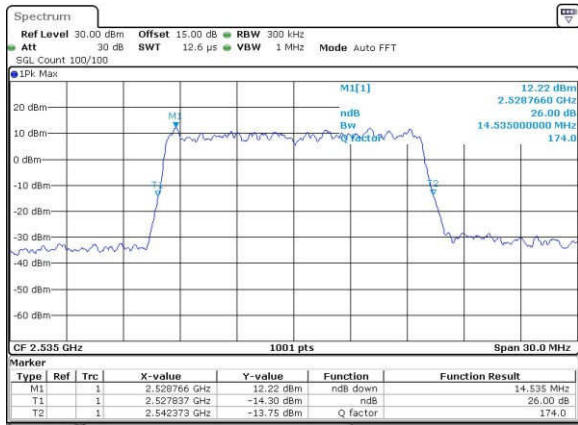

Middle Channel / 15MHz / QPSK

Date: 18, Aug, 2017 11:41:47