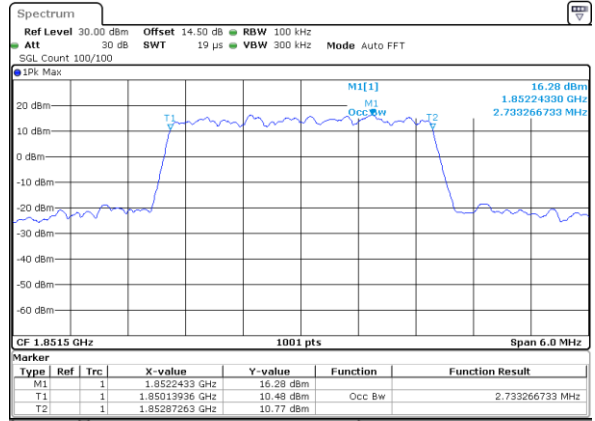

Lowest Channel / 3MHz / 16QAM

Date: 18.AUG.2017 07:11:19