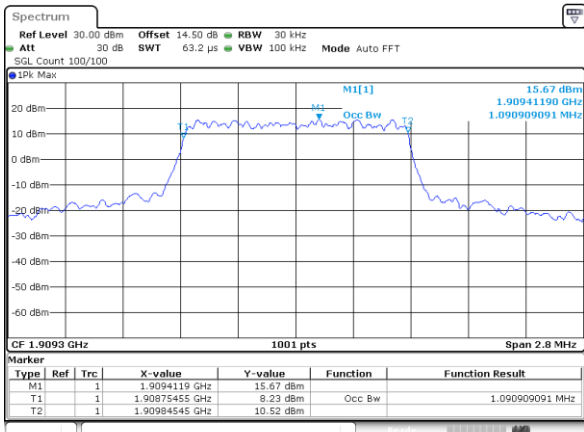

| Mode | LTE Band 7 : 99%OBW(MHz) | | | | | | | | | | | |
|------------|--------------------------|-------|------|-------|------|-------|-------|-------|-------|-------|-------|-------|
| | 1.4MHz | | 3MHz | | 5MHz | | 10MHz | | 15MHz | | 20MHz | |
| Mod. | QPSK | 16QAM | QPSK | 16QAM | QPSK | 16QAM | QPSK | 16QAM | QPSK | 16QAM | QPSK | 16QAM |
| Lowest CH | - | - | - | - | 4.49 | 4.52 | 9.03 | 8.97 | 13.43 | 13.37 | 18.18 | 18.50 |
| Middle CH | - | - | - | - | 4.51 | 4.51 | 9.01 | 9.01 | 13.46 | 13.46 | 18.58 | 18.50 |
| Highest CH | - | - | - | - | 4.51 | 4.49 | 9.07 | 9.03 | 13.55 | 13.46 | 18.58 | 18.46 |

LTE Band 2

Lowest Channel / 1.4MHz / QPSK

Date: 18.AUG.2017 06:54:17

Lowest Channel / 1.4MHz / 16QAM

Date: 18.AUG.2017 06:54:27

Middle Channel / 1.4MHz / QPSK

Date: 18.AUG.2017 07:01:29

Middle Channel / 1.4MHz / 16QAM

Date: 18.AUG.2017 07:01:36

Highest Channel / 1.4MHz / QPSK

Date: 18.AUG.2017 07:03:58

Highest Channel / 1.4MHz / 16QAM

Date: 18.AUG.2017 07:04:08

LTE Band 2

Lowest Channel / 3MHz / QPSK

Date: 18.AUG.2017 07:11:09