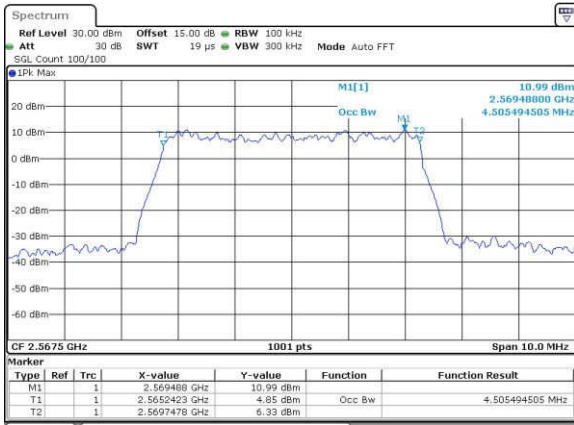

Highest Channel / 5MHz / QPSK

Date: 18_AUG_2017 11:10:14