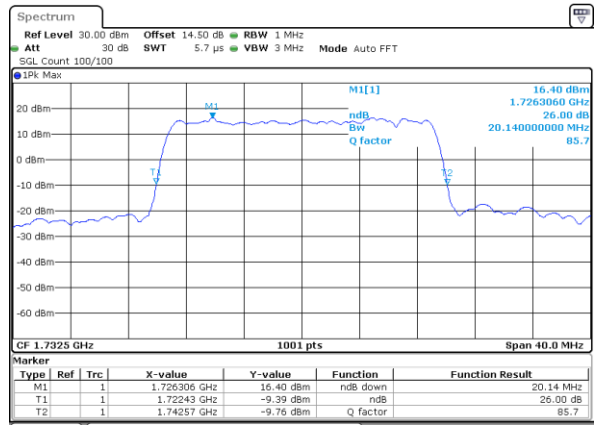

Date: 17_AUG.2017 13:04:57

Highest Channel / 15MHz / QPSK

Date: 17_AUG.2017 13:07:19

Highest Channel / 15MHz / 16QAM

Date: 17_AUG.2017 13:07:29

LTE Band 4

Lowest Channel / 20MHz / QPSK

Date: 17_AUG.2017 13:14:26

Lowest Channel / 20MHz / 16QAM

Date: 17_AUG.2017 13:14:36

Middle Channel / 20MHz / QPSK

Date: 17_AUG.2017 13:21:03

Middle Channel / 20MHz / 16QAM

Date: 17_AUG.2017 13:21:42

Highest Channel / 20MHz / QPSK

Date: 17_AUG.2017 13:24:04

Highest Channel / 20MHz / 16QAM

Date: 17_AUG.2017 13:24:14

LTE Band 7

Lowest Channel / 5MHz / QPSK

Date: 18_AUG_2017 11:00:54

Lowest Channel / 5MHz / 16QAM

Date: 18_AUG_2017 11:01:05

Middle Channel / 5MHz / QPSK