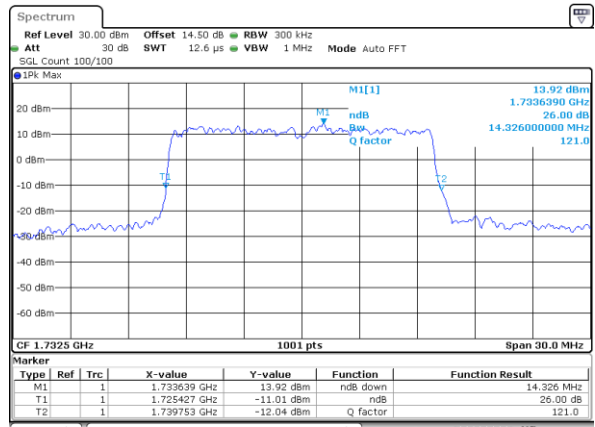

LTE Band 4

Lowest Channel / 15MHz / QPSK

Date: 17_AUG.2017 12:57:40

Lowest Channel / 15MHz / 16QAM

Date: 17_AUG.2017 12:57:50

Middle Channel / 15MHz / QPSK

Date: 17_AUG.2017 13:04:47

Middle Channel / 15MHz / 16QAM

Date: 17_AUG.2017 13:04:57

Highest Channel / 15MHz / QPSK

Date: 17_AUG.2017 13:07:19

Highest Channel / 15MHz / 16QAM

Date: 17_AUG.2017 13:07:29

LTE Band 4

Lowest Channel / 20MHz / QPSK

Date: 17_AUG.2017 13:14:26