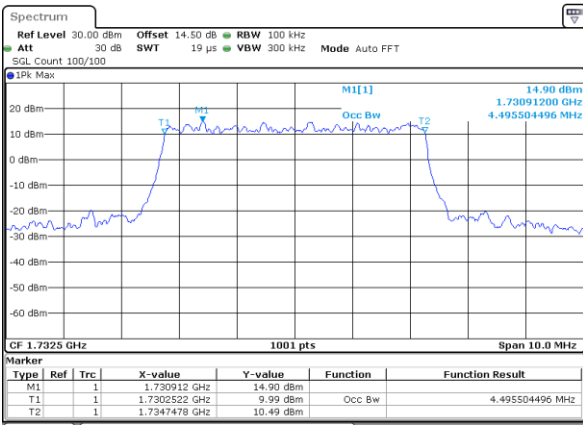

LTE Band 4

Lowest Channel / 5MHz / QPSK

Date: 17_AUG.2017 12:23:47

Lowest Channel / 5MHz / 16QAM

Date: 17_AUG.2017 12:23:58

Middle Channel / 5MHz / QPSK

Date: 17_AUG.2017 12:30:54

Middle Channel / 5MHz / 16QAM

Date: 17_AUG.2017 12:31:04

Highest Channel / 5MHz / QPSK

Date: 17_AUG.2017 12:33:25

Highest Channel / 5MHz / 16QAM

Date: 17_AUG.2017 12:33:35

LTE Band 4

Lowest Channel / 10MHz / QPSK

Date: 17_AUG.2017 12:40:32