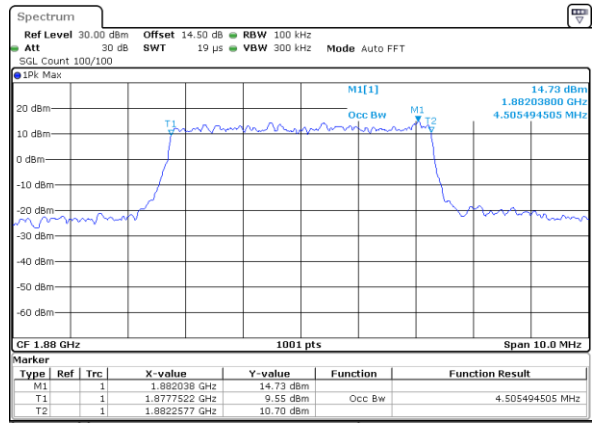

Highest Channel / 3MHz / 16QAM

Date: 18.AUG.2017 07:21:02

LTE Band 2

Lowest Channel / 5MHz / QPSK

Date: 18.AUG.2017 07:28:03

Lowest Channel / 5MHz / 16QAM

Date: 18.AUG.2017 07:28:13

Middle Channel / 5MHz / QPSK

Date: 18.AUG.2017 07:35:14

Middle Channel / 5MHz / 16QAM

Date: 18.AUG.2017 07:35:24

Highest Channel / 5MHz / QPSK

Date: 18.AUG.2017 07:37:46

Highest Channel / 5MHz / 16QAM

Date: 18.AUG.2017 07:37:56

LTE Band 2