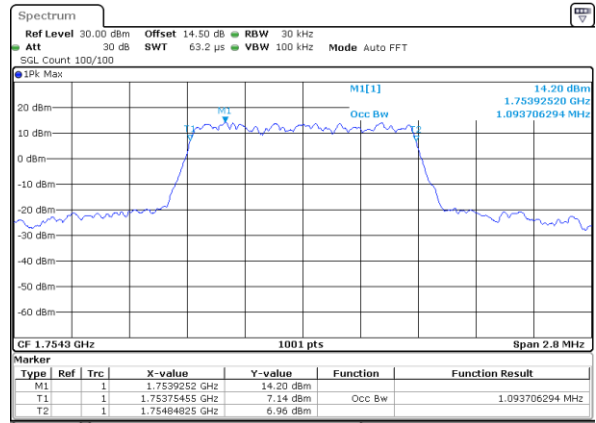

Middle Channel / 20MHz / 16QAM

Date: 18.AUG.2017 08:26:05

Highest Channel / 20MHz / QPSK

Date: 18.AUG.2017 08:28:27

Highest Channel / 20MHz / 16QAM

Date: 18.AUG.2017 08:28:37

LTE Band 4

Lowest Channel / 1.4MHz / QPSK

Date: 17_AUG.2017 11:02:58

Lowest Channel / 1.4MHz / 16QAM

Date: 17_AUG.2017 11:03:09

Middle Channel / 1.4MHz / QPSK

Date: 17_AUG.2017 11:56:37

Middle Channel / 1.4MHz / 16QAM

Date: 17_AUG.2017 11:56:48

Highest Channel / 1.4MHz / QPSK

Date: 17_AUG.2017 11:59:08

Highest Channel / 1.4MHz / 16QAM

Date: 17_AUG.2017 11:59:18

LTE Band 4

Lowest Channel / 3MHz / QPSK

Date: 17_AUG.2017 12:10:15

Lowest Channel / 3MHz / 16QAM

Date: 17_AUG.2017 12:10:125