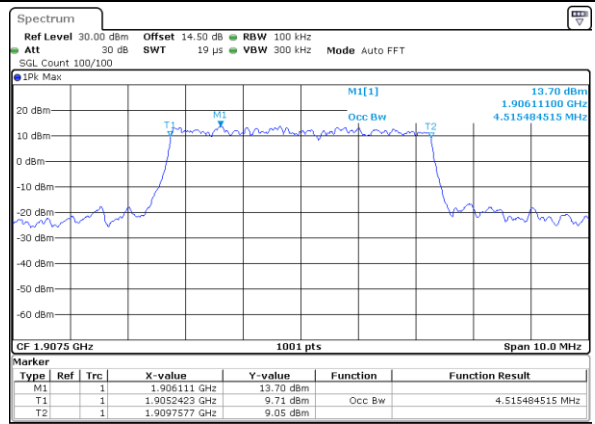

Highest Channel / 3MHz / 16QAM

Date: 18.AUG.2017 07:21:02

LTE Band 2

Lowest Channel / 5MHz / QPSK

Date: 18.AUG.2017 07:28:03

Lowest Channel / 5MHz / 16QAM

Date: 18.AUG.2017 07:28:13

Middle Channel / 5MHz / QPSK

Date: 18.AUG.2017 07:35:14

Middle Channel / 5MHz / 16QAM

Date: 18.AUG.2017 07:35:24

Highest Channel / 5MHz / QPSK

Date: 18.AUG.2017 07:37:46

Highest Channel / 5MHz / 16QAM

Date: 18.AUG.2017 07:37:56

LTE Band 2