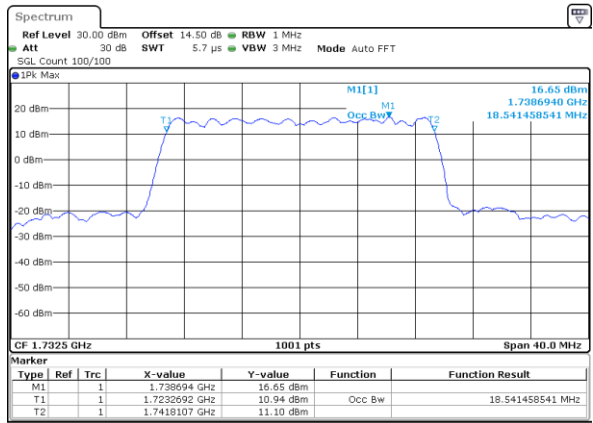

Date: 17_AUG.2017 13:04:26

Middle Channel / 15MHz / 16QAM

Date: 17_AUG.2017 13:04:37

Highest Channel / 15MHz / QPSK

Date: 17_AUG.2017 13:06:59

Highest Channel / 15MHz / 16QAM

Date: 17_AUG.2017 13:07:09

LTE Band 4

Lowest Channel / 20MHz / QPSK

Date: 17_AUG.2017 13:14:06

Lowest Channel / 20MHz / 16QAM

Date: 17_AUG.2017 13:14:16

Middle Channel / 20MHz / QPSK

Date: 17_AUG.2017 13:21:12

Middle Channel / 20MHz / 16QAM

Date: 17_AUG.2017 13:21:23

Highest Channel / 20MHz / QPSK

Date: 17_AUG.2017 13:23:43

Highest Channel / 20MHz / 16QAM

Date: 17_AUG.2017 13:23:54

LTE Band 7

Lowest Channel / 5MHz / QPSK

Date: 18_AUG_2017 11:00:34

Lowest Channel / 5MHz / 16QAM