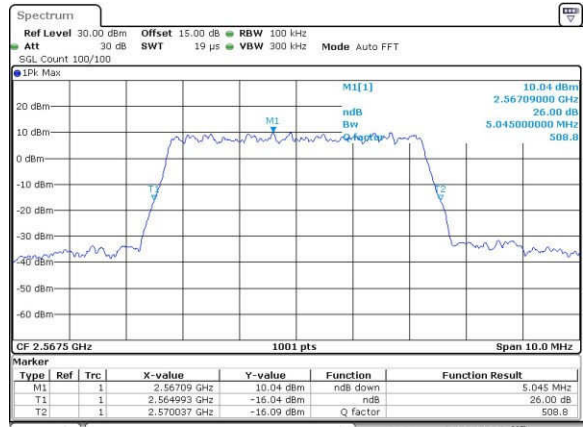

Date: 18_AUG_2017 11:08:05

Middle Channel / 5MHz / 16QAM

Date: 18_AUG_2017 11:08:15

Highest Channel / 5MHz / QPSK

Date: 18_AUG_2017 11:10:35

Highest Channel / 5MHz / 16QAM

Date: 18_AUG_2017 11:10:45

LTE Band 7