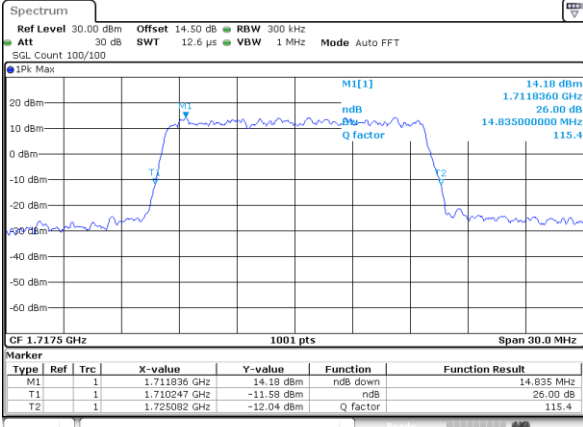

LTE Band 4

Lowest Channel / 15MHz / QPSK

Date: 17_AUG.2017 12:57:40

Lowest Channel / 15MHz / 16QAM

Date: 17_AUG.2017 12:57:50

Middle Channel / 15MHz / QPSK

Date: 17_AUG.2017 13:04:47

Middle Channel / 15MHz / 16QAM

Date: 17_AUG.2017 13:04:57

Highest Channel / 15MHz / QPSK

Date: 17_AUG.2017 13:07:19

Highest Channel / 15MHz / 16QAM

Date: 17_AUG.2017 13:07:29

LTE Band 4

Lowest Channel / 20MHz / QPSK

Date: 17_AUG.2017 13:14:26