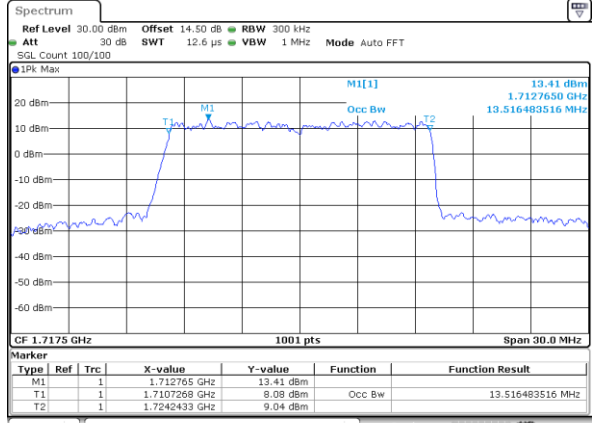

Highest Channel / 10MHz / 16QAM

Date: 17_AUG.2017 12:50:23

LTE Band 4

Lowest Channel / 15MHz / QPSK

Date: 17_AUG.2017 12:57:19

Lowest Channel / 15MHz / 16QAM

Date: 17_AUG.2017 12:57:30

Middle Channel / 15MHz / QPSK

Date: 17_AUG.2017 13:04:26

Middle Channel / 15MHz / 16QAM

Date: 17_AUG.2017 13:04:37

Highest Channel / 15MHz / QPSK

Date: 17_AUG.2017 13:06:59

Highest Channel / 15MHz / 16QAM

Date: 17_AUG.2017 13:07:09

LTE Band 4