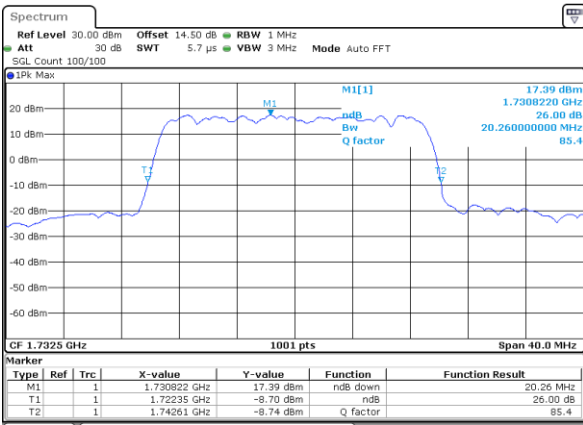

Middle Channel / 20MHz / QPSK

Date: 17_AUG.2017 13:21:03