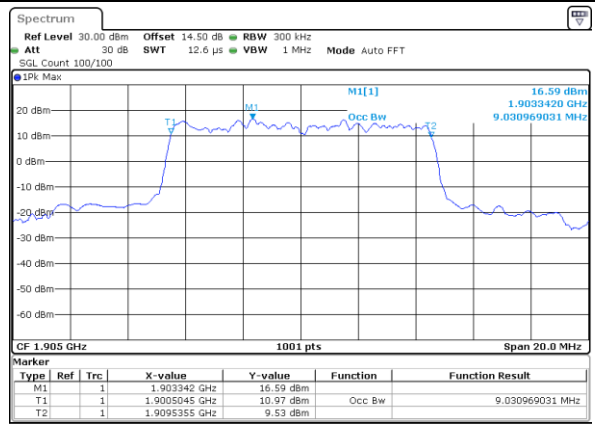

Date: 18.AUG.2017 07:35:14

Middle Channel / 5MHz / 16QAM

Date: 18.AUG.2017 07:35:24

Highest Channel / 5MHz / QPSK

Date: 18.AUG.2017 07:37:46

Highest Channel / 5MHz / 16QAM

Date: 18.AUG.2017 07:37:56

LTE Band 2

Lowest Channel / 10MHz / QPSK

Date: 18.AUG.2017 07:44:56

Lowest Channel / 10MHz / 16QAM

Date: 18.AUG.2017 07:45:06

Middle Channel / 10MHz / QPSK

Date: 18.AUG.2017 07:52:07

Middle Channel / 10MHz / 16QAM

Date: 18.AUG.2017 07:52:17

Highest Channel / 10MHz / QPSK

Date: 18.AUG.2017 07:54:39

Highest Channel / 10MHz / 16QAM

Date: 18.AUG.2017 07:54:49

LTE Band 2

Lowest Channel / 15MHz / QPSK

Date: 18.AUG.2017 08:01:49

Lowest Channel / 15MHz / 16QAM