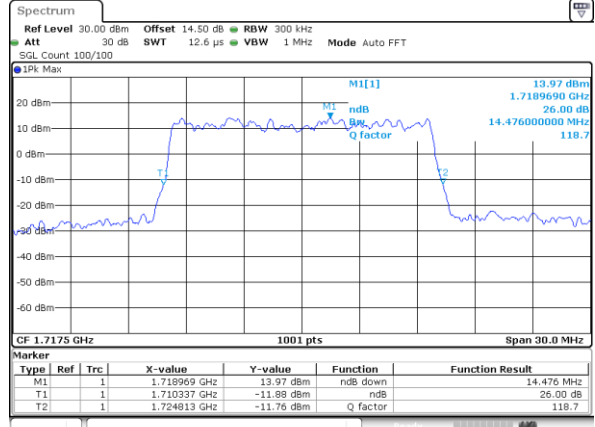

LTE Band 4

Lowest Channel / 15MHz / QPSK

Date: 17_AUG.2017 12:57:40

Lowest Channel / 15MHz / 16QAM

Date: 17_AUG.2017 12:57:50

Middle Channel / 15MHz / QPSK

Date: 17_AUG.2017 13:04:47

Middle Channel / 15MHz / 16QAM

Date: 17_AUG.2017 13:04:57

Highest Channel / 15MHz / QPSK

Date: 17_AUG.2017 13:07:19

Highest Channel / 15MHz / 16QAM

Date: 17_AUG.2017 13:07:29

LTE Band 4

Lowest Channel / 20MHz / QPSK

Date: 17_AUG.2017 13:14:26