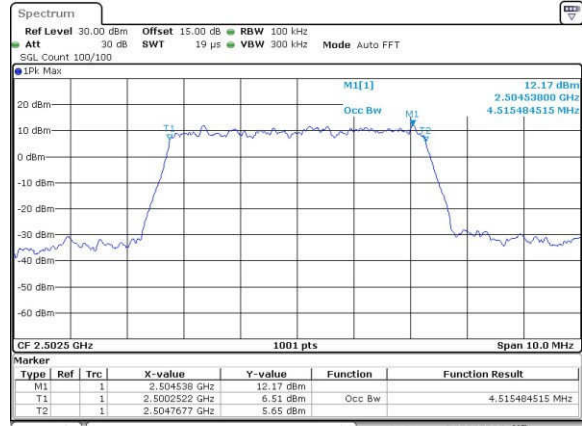

Highest Channel / 20MHz / QPSK

Date: 17_AUG.2017 13:23:43

Highest Channel / 20MHz / 16QAM

Date: 17_AUG.2017 13:23:54

LTE Band 7

Lowest Channel / 5MHz / QPSK

Date: 18_AUG_2017 11:00:34

Lowest Channel / 5MHz / 16QAM