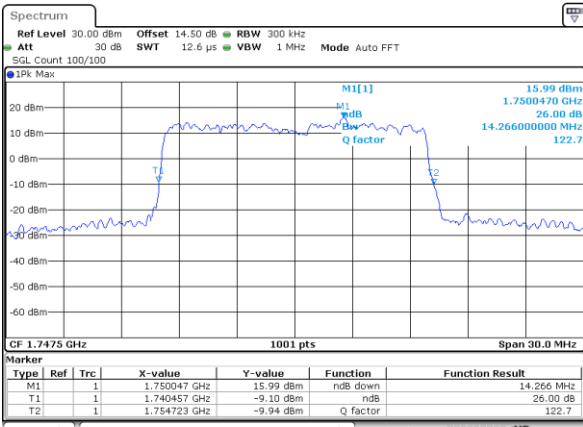

LTE Band 4

Lowest Channel / 15MHz / QPSK

Date: 17_AUG.2017 12:57:40

Lowest Channel / 15MHz / 16QAM

Date: 17_AUG.2017 12:57:50

Middle Channel / 15MHz / QPSK

Date: 17_AUG.2017 13:04:47

Middle Channel / 15MHz / 16QAM

Date: 17_AUG.2017 13:04:57

Highest Channel / 15MHz / QPSK

Date: 17_AUG.2017 13:07:19

Highest Channel / 15MHz / 16QAM

Date: 17_AUG.2017 13:07:29

LTE Band 4

Lowest Channel / 20MHz / QPSK

Date: 17_AUG.2017 13:14:26