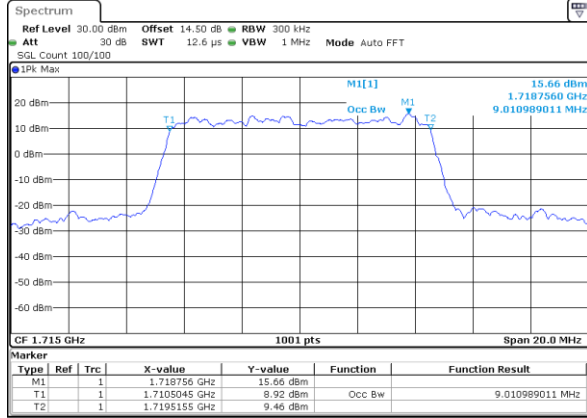

LTE Band 4

Lowest Channel / 5MHz / QPSK

Date: 17_AUG.2017 12:23:47

Lowest Channel / 5MHz / 16QAM

Date: 17_AUG.2017 12:23:58

Middle Channel / 5MHz / QPSK

Date: 17_AUG.2017 12:30:54

Middle Channel / 5MHz / 16QAM

Date: 17_AUG.2017 12:31:04

Highest Channel / 5MHz / QPSK

Date: 17_AUG.2017 12:33:25

Highest Channel / 5MHz / 16QAM

Date: 17_AUG.2017 12:33:35

LTE Band 4

Lowest Channel / 10MHz / QPSK

Date: 17_AUG.2017 12:40:32

Lowest Channel / 10MHz / 16QAM

Date: 17_AUG.2017 12:40:43

Middle Channel / 10MHz / QPSK

Date: 17_AUG.2017 12:47:40

Middle Channel / 10MHz / 16QAM

Date: 17_AUG.2017 12:47:51

Highest Channel / 10MHz / QPSK

Date: 17_AUG.2017 12:50:12