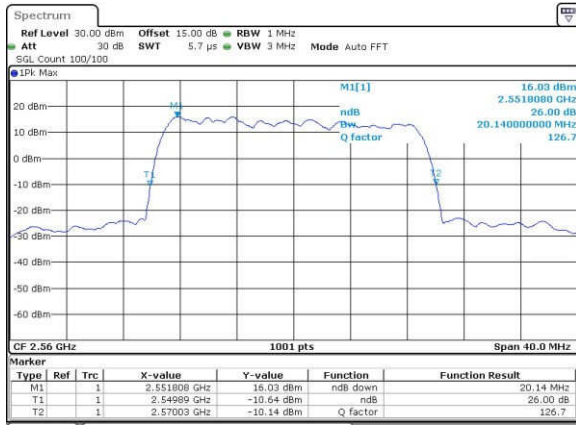

Highest Channel / 15MHz / 16QAM

Date: 18, Aug, 2017 11:44:28

LTE Band 7

Lowest Channel / 20MHz / QPSK

Date: 18_AUG_2017 11:51:29

Lowest Channel / 20MHz / 16QAM

Date: 18_AUG_2017 11:51:39

Middle Channel / 20MHz / QPSK

Date: 18_AUG_2017 11:58:38

Middle Channel / 20MHz / 16QAM

Date: 18_AUG_2017 11:58:48

Highest Channel / 20MHz / QPSK

Date: 18_AUG_2017 12:01:08

Highest Channel / 20MHz / 16QAM

Date: 18_AUG_2017 12:01:19

Occupied Bandwidth

| Mode | LTE Band 2 : 99%OBW(MHz) | | | | | | | | | | | |
|------------|--------------------------|-------|------|-------|------|-------|-------|-------|-------|-------|-------|-------|
| | 1.4MHz | | 3MHz | | 5MHz | | 10MHz | | 15MHz | | 20MHz | |
| Mod. | QPSK | 16QAM | QPSK | 16QAM | QPSK | 16QAM | QPSK | 16QAM | QPSK | 16QAM | QPSK | 16QAM |
| Lowest CH | 1.10 | 1.10 | 2.71 | 2.73 | 4.49 | 4.49 | 8.99 | 9.01 | 13.46 | 13.46 | 18.42 | 18.46 |
| Middle CH | 1.09 | 1.09 | 2.71 | 2.71 | 4.50 | 4.51 | 9.01 | 8.99 | 13.52 | 13.43 | 18.34 | 18.34 |
| Highest CH | 1.09 | 1.09 | 2.73 | 2.71 | 4.52 | 4.52 | 9.01 | 9.03 | 13.46 | 13.40 | 18.42 | 18.42 |