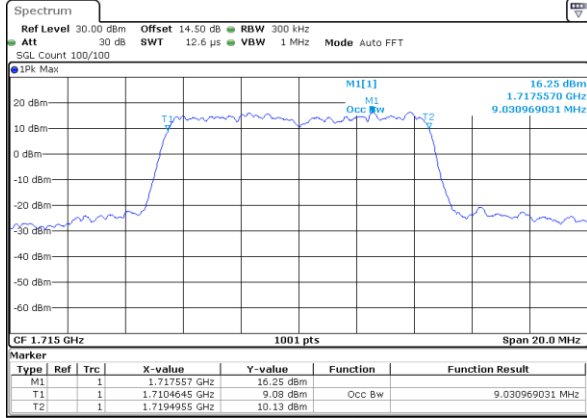

LTE Band 4

Lowest Channel / 5MHz / QPSK

Date: 17_AUG.2017 12:23:47

Lowest Channel / 5MHz / 16QAM

Date: 17_AUG.2017 12:23:58

Middle Channel / 5MHz / QPSK

Date: 17_AUG.2017 12:30:54

Middle Channel / 5MHz / 16QAM

Date: 17_AUG.2017 12:31:04

Highest Channel / 5MHz / QPSK

Date: 17_AUG.2017 12:33:25

Highest Channel / 5MHz / 16QAM

Date: 17_AUG.2017 12:33:35

LTE Band 4

Lowest Channel / 10MHz / QPSK

Date: 17_AUG.2017 12:40:32