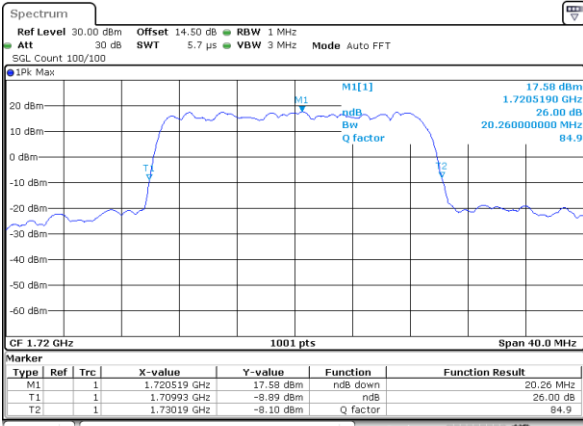

Date: 17_AUG.2017 13:04:57

Highest Channel / 15MHz / QPSK

Date: 17_AUG.2017 13:07:19

Highest Channel / 15MHz / 16QAM

Date: 17_AUG.2017 13:07:29

LTE Band 4

Lowest Channel / 20MHz / QPSK

Date: 17_AUG.2017 13:14:26