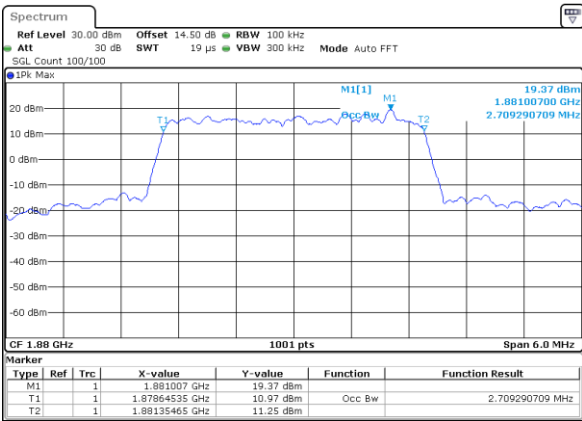

Middle Channel / 3MHz / QPSK

Date: 18.AUG.2017 07:18:19