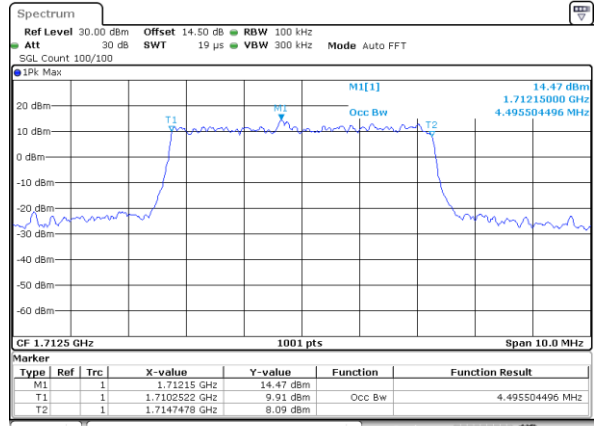

Date: 17_AUG.2017 11:59:08

Highest Channel / 1.4MHz / 16QAM

Date: 17_AUG.2017 11:59:18

LTE Band 4

Lowest Channel / 3MHz / QPSK

Date: 17_AUG.2017 12:10:15

Lowest Channel / 3MHz / 16QAM

Date: 17_AUG.2017 12:10:125

Middle Channel / 3MHz / QPSK

Date: 17_AUG.2017 12:14:09

Middle Channel / 3MHz / 16QAM

Date: 17_AUG.2017 12:14:120

Highest Channel / 3MHz / QPSK

Date: 17_AUG.2017 12:16:41

Highest Channel / 3MHz / 16QAM

Date: 17_AUG.2017 12:16:51

LTE Band 4

Lowest Channel / 5MHz / QPSK

Date: 17_AUG.2017 12:23:47

Lowest Channel / 5MHz / 16QAM

Date: 17_AUG.2017 12:23:58

Middle Channel / 5MHz / QPSK

Date: 17_AUG.2017 12:30:54

Middle Channel / 5MHz / 16QAM