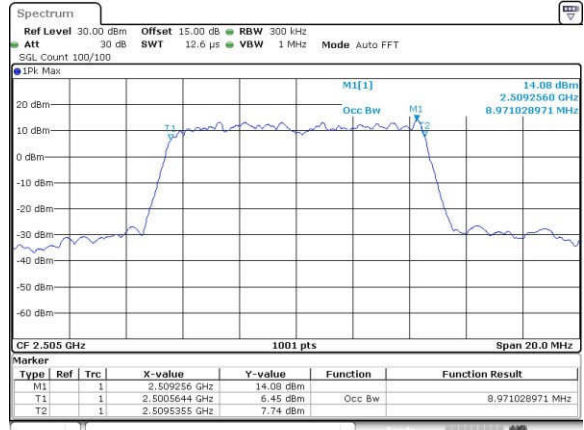

Date: 18_AUG_2017 11:10:25

LTE Band 7

Lowest Channel / 10MHz / QPSK

Date: 18, Aug, 2017 11:17:26

Lowest Channel / 10MHz / 16QAM

Date: 18, Aug, 2017 11:17:36

Middle Channel / 10MHz / QPSK

Date: 18, Aug, 2017 11:24:35