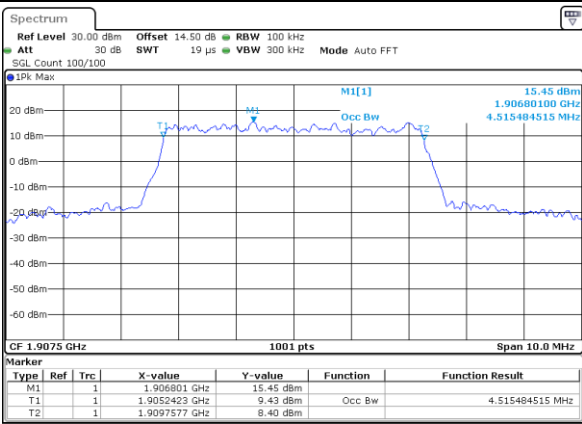

Highest Channel / 3MHz / 16QAM

Date: 18.AUG.2017 07:21:02

LTE Band 2

Lowest Channel / 5MHz / QPSK

Date: 18.AUG.2017 07:28:03

Lowest Channel / 5MHz / 16QAM

Date: 18.AUG.2017 07:28:13

Middle Channel / 5MHz / QPSK

Date: 18.AUG.2017 07:35:14

Middle Channel / 5MHz / 16QAM

Date: 18.AUG.2017 07:35:24

Highest Channel / 5MHz / QPSK

Date: 18.AUG.2017 07:37:46

Highest Channel / 5MHz / 16QAM

Date: 18.AUG.2017 07:37:56

LTE Band 2