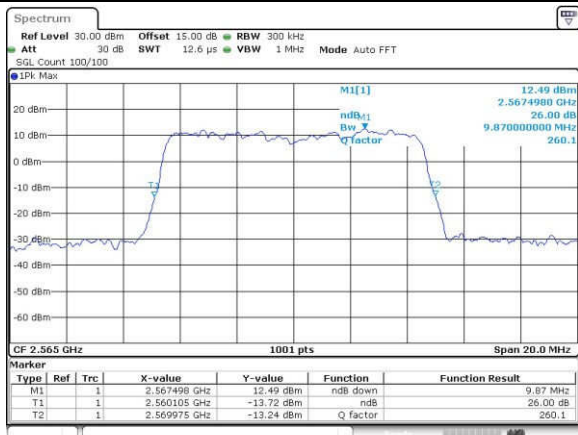

Highest Channel / 10MHz / QPSK

Date: 18_AUG_2017 11:27:26

Highest Channel / 10MHz / 16QAM

Date: 18_AUG_2017 11:27:36

LTE Band 7

Lowest Channel / 15MHz / QPSK

Date: 18, Aug, 2017 11:34:38

Lowest Channel / 15MHz / 16QAM