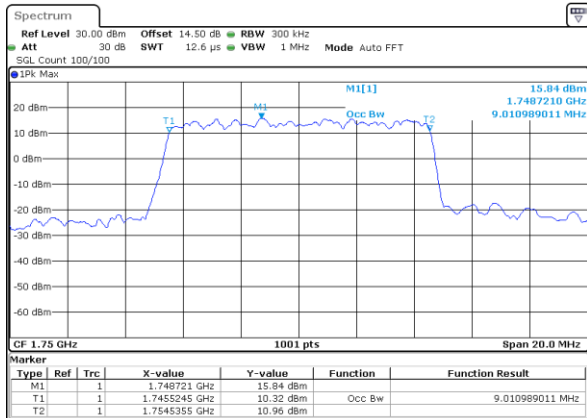

Date: 17_AUG.2017 12:31:04

Highest Channel / 5MHz / QPSK

Date: 17_AUG.2017 12:33:25

Highest Channel / 5MHz / 16QAM

Date: 17_AUG.2017 12:33:35

LTE Band 4

Lowest Channel / 10MHz / QPSK

Date: 17_AUG.2017 12:40:32

Lowest Channel / 10MHz / 16QAM

Date: 17_AUG.2017 12:40:43

Middle Channel / 10MHz / QPSK

Date: 17_AUG.2017 12:47:40

Middle Channel / 10MHz / 16QAM

Date: 17_AUG.2017 12:47:51

Highest Channel / 10MHz / QPSK

Date: 17_AUG.2017 12:50:12

Highest Channel / 10MHz / 16QAM

Date: 17_AUG.2017 12:50:23

LTE Band 4

Lowest Channel / 15MHz / QPSK

Date: 17_AUG.2017 12:57:19

Lowest Channel / 15MHz / 16QAM

Date: 17_AUG.2017 12:57:30

Middle Channel / 15MHz / QPSK