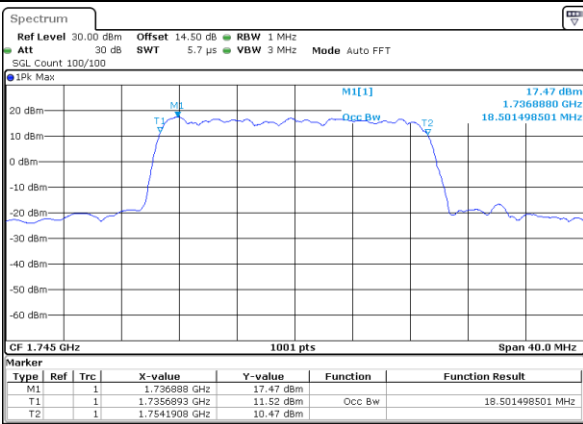

Date: 17_AUG.2017 13:04:26

Middle Channel / 15MHz / 16QAM

Date: 17_AUG.2017 13:04:37

Highest Channel / 15MHz / QPSK

Date: 17_AUG.2017 13:06:59

Highest Channel / 15MHz / 16QAM

Date: 17_AUG.2017 13:07:09

LTE Band 4

Lowest Channel / 20MHz / QPSK

Date: 17_AUG.2017 13:14:06

Lowest Channel / 20MHz / 16QAM

Date: 17_AUG.2017 13:14:16

Middle Channel / 20MHz / QPSK

Date: 17_AUG.2017 13:21:12

Middle Channel / 20MHz / 16QAM

Date: 17_AUG.2017 13:21:23

Highest Channel / 20MHz / QPSK

Date: 17_AUG.2017 13:23:43

Highest Channel / 20MHz / 16QAM

Date: 17_AUG.2017 13:23:54

LTE Band 7

Lowest Channel / 5MHz / QPSK

Date: 18_AUG_2017 11:00:34

Lowest Channel / 5MHz / 16QAM