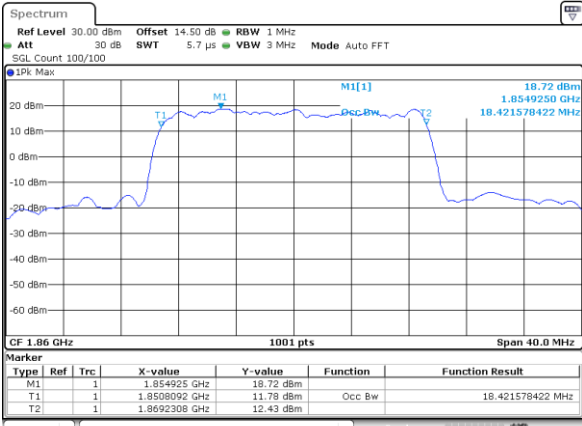

LTE Band 2

Lowest Channel / 20MHz / QPSK

Date: 18.AUG.2017 08:18:43