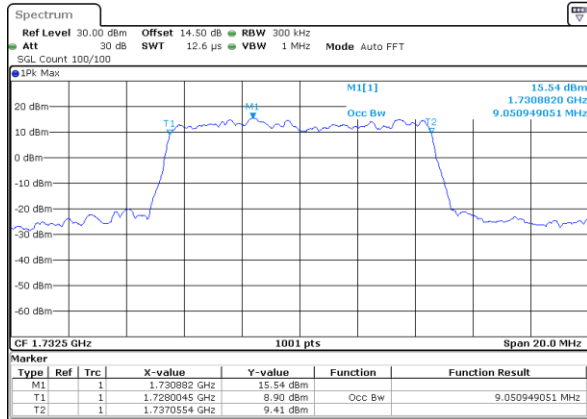

Date: 17_AUG.2017 12:31:04

Highest Channel / 5MHz / QPSK

Date: 17_AUG.2017 12:33:25

Highest Channel / 5MHz / 16QAM

Date: 17_AUG.2017 12:33:35

LTE Band 4

Lowest Channel / 10MHz / QPSK

Date: 17_AUG.2017 12:40:32

Lowest Channel / 10MHz / 16QAM

Date: 17_AUG.2017 12:40:43

Middle Channel / 10MHz / QPSK

Date: 17_AUG.2017 12:47:40

Middle Channel / 10MHz / 16QAM

Date: 17_AUG.2017 12:47:51

Highest Channel / 10MHz / QPSK

Date: 17_AUG.2017 12:50:12

Highest Channel / 10MHz / 16QAM

Date: 17_AUG.2017 12:50:23

LTE Band 4

Lowest Channel / 15MHz / QPSK

Date: 17_AUG.2017 12:57:19

Lowest Channel / 15MHz / 16QAM

Date: 17_AUG.2017 12:57:30

Middle Channel / 15MHz / QPSK