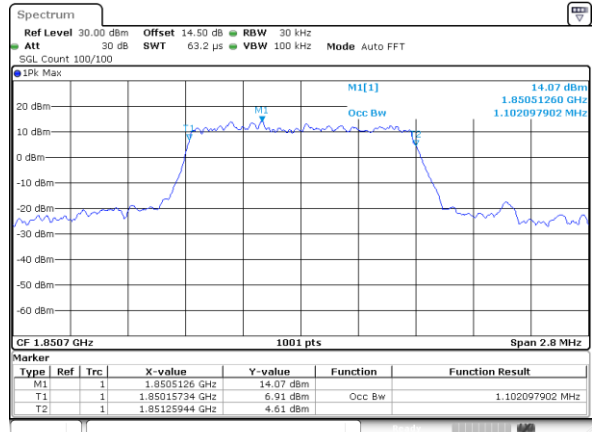

| Mode | LTE Band 4 : 99%OBW(MHz) | | | | | | | | | | | |
|------------|--------------------------|-------|------|-------|------|-------|-------|-------|-------|-------|-------|-------|
| | 1.4MHz | | 3MHz | | 5MHz | | 10MHz | | 15MHz | | 20MHz | |
| Mod. | QPSK | 16QAM | QPSK | 16QAM | QPSK | 16QAM | QPSK | 16QAM | QPSK | 16QAM | QPSK | 16QAM |
| Lowest CH | 1.09 | 1.10 | 2.72 | 2.72 | 4.49 | 4.50 | 9.03 | 9.01 | 13.43 | 13.52 | 18.42 | 18.34 |
| Middle CH | 1.09 | 1.10 | 2.72 | 2.72 | 4.50 | 4.51 | 8.99 | 9.05 | 13.43 | 13.43 | 18.26 | 18.54 |
| Highest CH | 1.09 | 1.09 | 2.72 | 2.70 | 4.51 | 4.52 | 9.01 | 9.01 | 13.43 | 13.46 | 18.50 | 18.34 |

| Mode | LTE Band 7 : 99%OBW(MHz) | | | | | | | | | | | |
|------------|--------------------------|-------|------|-------|------|-------|-------|-------|-------|-------|-------|-------|
| | 1.4MHz | | 3MHz | | 5MHz | | 10MHz | | 15MHz | | 20MHz | |
| Mod. | QPSK | 16QAM | QPSK | 16QAM | QPSK | 16QAM | QPSK | 16QAM | QPSK | 16QAM | QPSK | 16QAM |
| Lowest CH | - | - | - | - | 4.49 | 4.52 | 9.03 | 8.97 | 13.43 | 13.37 | 18.18 | 18.50 |
| Middle CH | - | - | - | - | 4.51 | 4.51 | 9.01 | 9.01 | 13.46 | 13.46 | 18.58 | 18.50 |
| Highest CH | - | - | - | - | 4.51 | 4.49 | 9.07 | 9.03 | 13.55 | 13.46 | 18.58 | 18.46 |

LTE Band 2

Lowest Channel / 1.4MHz / QPSK

Date: 18.AUG.2017 06:54:17

Lowest Channel / 1.4MHz / 16QAM

Date: 18.AUG.2017 06:54:27

Middle Channel / 1.4MHz / QPSK

Date: 18.AUG.2017 07:01:29

Middle Channel / 1.4MHz / 16QAM