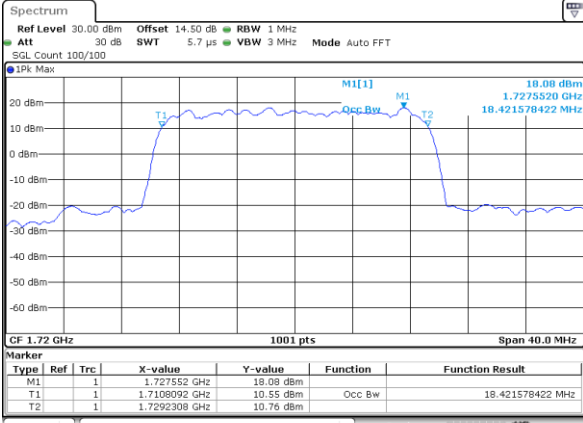

LTE Band 4

Lowest Channel / 20MHz / QPSK

Date: 17_AUG.2017 13:14:06