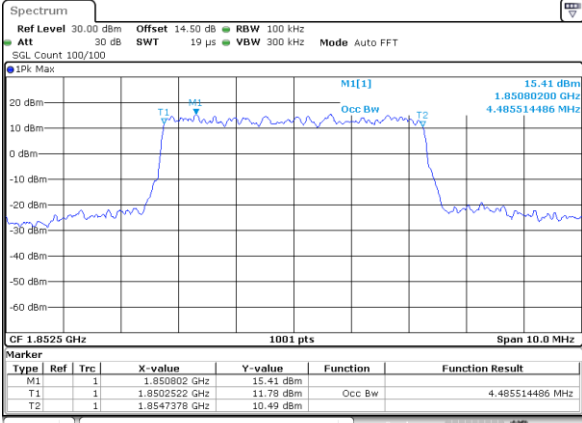

Highest Channel / 3MHz / 16QAM

Date: 18.AUG.2017 07:21:02

LTE Band 2

Lowest Channel / 5MHz / QPSK

Date: 18.AUG.2017 07:28:03

Lowest Channel / 5MHz / 16QAM

Date: 18.AUG.2017 07:28:13

Middle Channel / 5MHz / QPSK

Date: 18.AUG.2017 07:35:14

Middle Channel / 5MHz / 16QAM

Date: 18.AUG.2017 07:35:24

Highest Channel / 5MHz / QPSK

Date: 18.AUG.2017 07:37:46

Highest Channel / 5MHz / 16QAM

Date: 18.AUG.2017 07:37:56

LTE Band 2