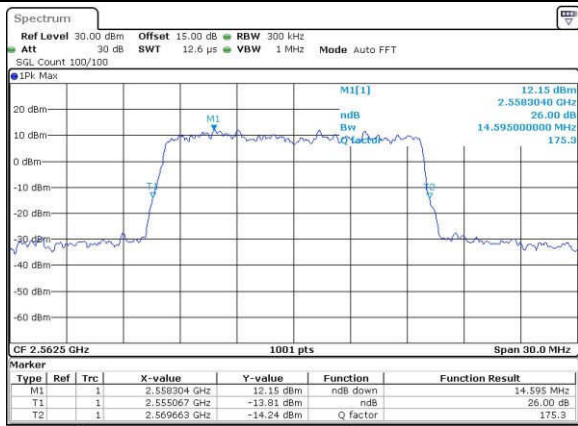

Highest Channel / 10MHz / QPSK

Date: 18_AUG_2017 11:27:26

Highest Channel / 10MHz / 16QAM

Date: 18_AUG_2017 11:27:36

LTE Band 7

Lowest Channel / 15MHz / QPSK

Date: 18, Aug, 2017 11:34:38

Lowest Channel / 15MHz / 16QAM

Date: 18, Aug, 2017 11:34:48

Middle Channel / 15MHz / QPSK

Date: 18, Aug, 2017 11:41:47

Middle Channel / 15MHz / 16QAM

Date: 18, Aug, 2017 11:41:57

Highest Channel / 15MHz / QPSK

Date: 18, Aug, 2017 11:44:17

Highest Channel / 15MHz / 16QAM

Date: 18, Aug, 2017 11:44:28

LTE Band 7

Lowest Channel / 20MHz / QPSK

Date: 18_AUG_2017 11:51:29

Lowest Channel / 20MHz / 16QAM

Date: 18_AUG_2017 11:51:39

Middle Channel / 20MHz / QPSK