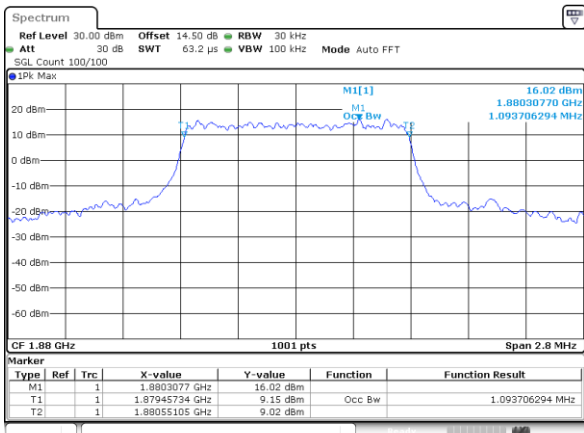

| Mode | LTE Band 7 : 99%OBW(MHz) | | | | | | | | | | | |
|------------|--------------------------|-------|------|-------|------|-------|-------|-------|-------|-------|-------|-------|
| | 1.4MHz | | 3MHz | | 5MHz | | 10MHz | | 15MHz | | 20MHz | |
| Mod. | QPSK | 16QAM | QPSK | 16QAM | QPSK | 16QAM | QPSK | 16QAM | QPSK | 16QAM | QPSK | 16QAM |
| Lowest CH | - | - | - | - | 4.49 | 4.52 | 9.03 | 8.97 | 13.43 | 13.37 | 18.18 | 18.50 |
| Middle CH | - | - | - | - | 4.51 | 4.51 | 9.01 | 9.01 | 13.46 | 13.46 | 18.58 | 18.50 |
| Highest CH | - | - | - | - | 4.51 | 4.49 | 9.07 | 9.03 | 13.55 | 13.46 | 18.58 | 18.46 |

LTE Band 2

Lowest Channel / 1.4MHz / QPSK

Date: 18.AUG.2017 06:54:17

Lowest Channel / 1.4MHz / 16QAM

Date: 18.AUG.2017 06:54:27

Middle Channel / 1.4MHz / QPSK

Date: 18.AUG.2017 07:01:29

Middle Channel / 1.4MHz / 16QAM

Date: 18.AUG.2017 07:01:36

Highest Channel / 1.4MHz / QPSK

Date: 18.AUG.2017 07:03:58

Highest Channel / 1.4MHz / 16QAM

Date: 18.AUG.2017 07:04:08

LTE Band 2

Lowest Channel / 3MHz / QPSK

Date: 18.AUG.2017 07:11:09