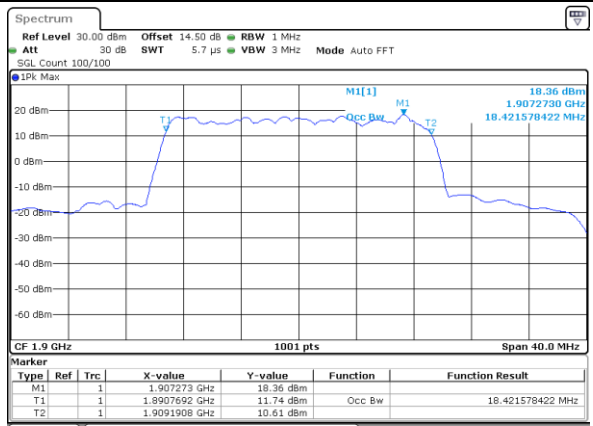

Date: 18.AUG.2017 08:11:43

LTE Band 2

Lowest Channel / 20MHz / QPSK

Date: 18.AUG.2017 08:18:43

Lowest Channel / 20MHz / 16QAM

Date: 18.AUG.2017 08:18:54

Middle Channel / 20MHz / QPSK

Date: 18.AUG.2017 08:25:54

Middle Channel / 20MHz / 16QAM

Date: 18.AUG.2017 08:26:05

Highest Channel / 20MHz / QPSK

Date: 18.AUG.2017 08:28:27

Highest Channel / 20MHz / 16QAM

Date: 18.AUG.2017 08:28:37

LTE Band 4

Lowest Channel / 1.4MHz / QPSK

Date: 17_AUG.2017 11:02:58

Lowest Channel / 1.4MHz / 16QAM

Date: 17_AUG.2017 11:03:09

Middle Channel / 1.4MHz / QPSK

Date: 17_AUG.2017 11:56:37

Middle Channel / 1.4MHz / 16QAM

Date: 17_AUG.2017 11:56:48

Highest Channel / 1.4MHz / QPSK