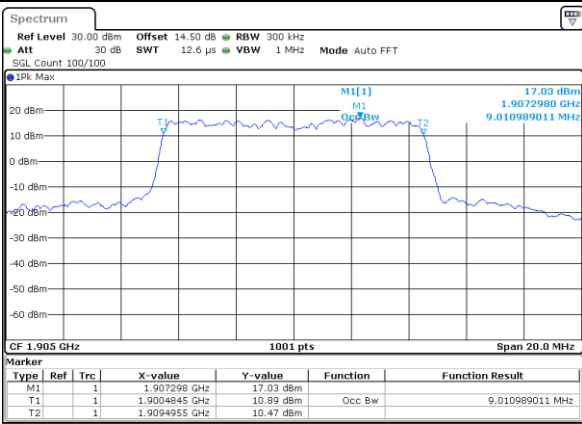

Date: 18.AUG.2017 07:35:14

Middle Channel / 5MHz / 16QAM

Date: 18.AUG.2017 07:35:24

Highest Channel / 5MHz / QPSK

Date: 18.AUG.2017 07:37:46

Highest Channel / 5MHz / 16QAM

Date: 18.AUG.2017 07:37:56

LTE Band 2

Lowest Channel / 10MHz / QPSK

Date: 18.AUG.2017 07:44:56

Lowest Channel / 10MHz / 16QAM

Date: 18.AUG.2017 07:45:06

Middle Channel / 10MHz / QPSK

Date: 18.AUG.2017 07:52:07

Middle Channel / 10MHz / 16QAM

Date: 18.AUG.2017 07:52:17

Highest Channel / 10MHz / QPSK

Date: 18.AUG.2017 07:54:39

Highest Channel / 10MHz / 16QAM

Date: 18.AUG.2017 07:54:49

LTE Band 2

Lowest Channel / 15MHz / QPSK

Date: 18.AUG.2017 08:01:49

Lowest Channel / 15MHz / 16QAM