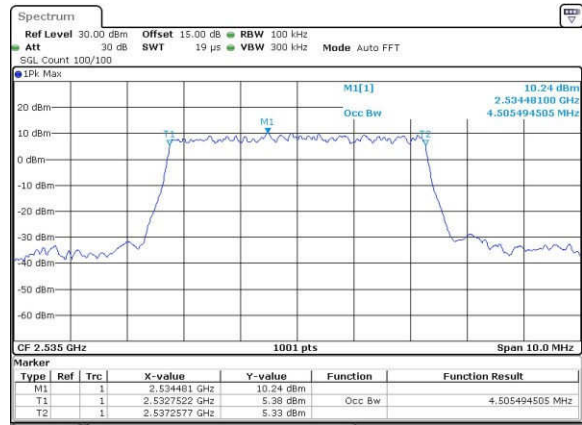

Middle Channel / 5MHz / 16QAM

Date: 18_AUG_2017 11:07:54