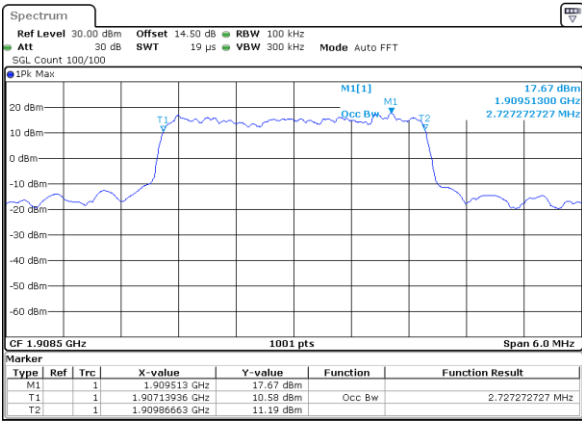

Date: 18.AUG.2017 07:01:36

Highest Channel / 1.4MHz / QPSK

Date: 18.AUG.2017 07:03:58

Highest Channel / 1.4MHz / 16QAM

Date: 18.AUG.2017 07:04:08

LTE Band 2

Lowest Channel / 3MHz / QPSK

Date: 18.AUG.2017 07:11:09

Lowest Channel / 3MHz / 16QAM

Date: 18.AUG.2017 07:11:19

Middle Channel / 3MHz / QPSK

Date: 18.AUG.2017 07:18:19

Middle Channel / 3MHz / 16QAM

Date: 18.AUG.2017 07:18:29

Highest Channel / 3MHz / QPSK

Date: 18.AUG.2017 07:20:52

Highest Channel / 3MHz / 16QAM

Date: 18.AUG.2017 07:21:02

LTE Band 2

Lowest Channel / 5MHz / QPSK

Date: 18.AUG.2017 07:28:03

Lowest Channel / 5MHz / 16QAM

Date: 18.AUG.2017 07:28:13

Middle Channel / 5MHz / QPSK