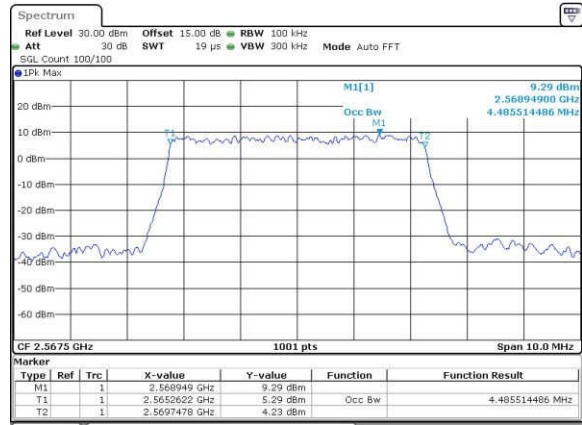

Highest Channel / 20MHz / QPSK

Date: 17_AUG.2017 13:23:43

Highest Channel / 20MHz / 16QAM

Date: 17_AUG.2017 13:23:54

LTE Band 7

Lowest Channel / 5MHz / QPSK

Date: 18_AUG_2017 11:00:34

Lowest Channel / 5MHz / 16QAM

Date: 18_AUG_2017 11:00:44

Middle Channel / 5MHz / QPSK

Date: 18_AUG_2017 11:07:44

Middle Channel / 5MHz / 16QAM

Date: 18_AUG_2017 11:07:54

Highest Channel / 5MHz / QPSK

Date: 18_AUG_2017 11:10:14

Highest Channel / 5MHz / 16QAM

Date: 18_AUG_2017 11:10:25

LTE Band 7

Lowest Channel / 10MHz / QPSK

Date: 18, Aug, 2017 11:17:26

Lowest Channel / 10MHz / 16QAM

Date: 18, Aug, 2017 11:17:36

Middle Channel / 10MHz / QPSK

Date: 18, Aug, 2017 11:24:35