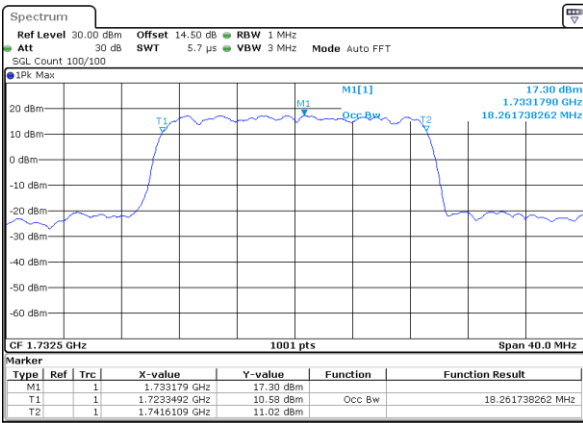

Date: 17_AUG.2017 13:04:26

Middle Channel / 15MHz / 16QAM

Date: 17_AUG.2017 13:04:37

Highest Channel / 15MHz / QPSK

Date: 17_AUG.2017 13:06:59

Highest Channel / 15MHz / 16QAM

Date: 17_AUG.2017 13:07:09

LTE Band 4

Lowest Channel / 20MHz / QPSK

Date: 17_AUG.2017 13:14:06

Lowest Channel / 20MHz / 16QAM

Date: 17_AUG.2017 13:14:16

Middle Channel / 20MHz / QPSK

Date: 17_AUG.2017 13:21:12

Middle Channel / 20MHz / 16QAM

Date: 17_AUG.2017 13:21:23

Highest Channel / 20MHz / QPSK

Date: 17_AUG.2017 13:23:43

Highest Channel / 20MHz / 16QAM

Date: 17_AUG.2017 13:23:54

LTE Band 7

Lowest Channel / 5MHz / QPSK

Date: 18_AUG_2017 11:00:34

Lowest Channel / 5MHz / 16QAM