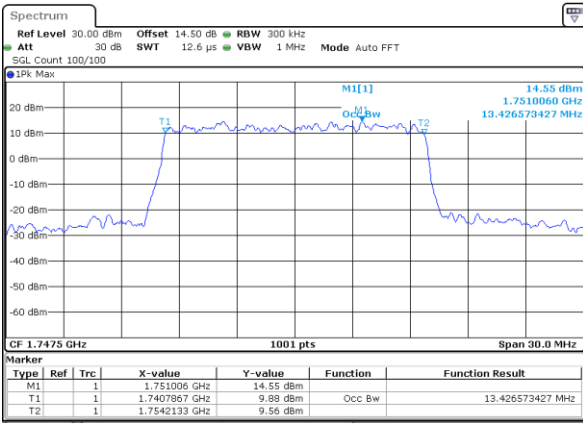

Highest Channel / 10MHz / 16QAM

Date: 17_AUG.2017 12:50:23

LTE Band 4

Lowest Channel / 15MHz / QPSK

Date: 17_AUG.2017 12:57:19

Lowest Channel / 15MHz / 16QAM

Date: 17_AUG.2017 12:57:30

Middle Channel / 15MHz / QPSK

Date: 17_AUG.2017 13:04:26

Middle Channel / 15MHz / 16QAM

Date: 17_AUG.2017 13:04:37

Highest Channel / 15MHz / QPSK

Date: 17_AUG.2017 13:06:59

Highest Channel / 15MHz / 16QAM

Date: 17_AUG.2017 13:07:09

LTE Band 4