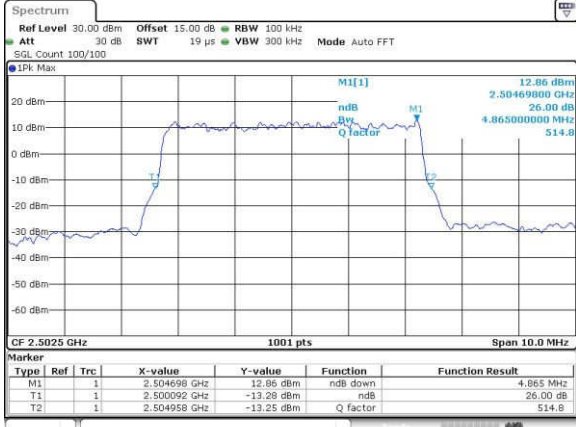

Highest Channel / 20MHz / 16QAM

Date: 17_AUG.2017 13:24:14

LTE Band 7

Lowest Channel / 5MHz / QPSK

Date: 18_AUG_2017 11:00:54

Lowest Channel / 5MHz / 16QAM

Date: 18_AUG_2017 11:01:05

Middle Channel / 5MHz / QPSK

Date: 18_AUG_2017 11:08:05

Middle Channel / 5MHz / 16QAM

Date: 18_AUG_2017 11:08:15

Highest Channel / 5MHz / QPSK

Date: 18_AUG_2017 11:10:35

Highest Channel / 5MHz / 16QAM

Date: 18_AUG_2017 11:10:45

LTE Band 7