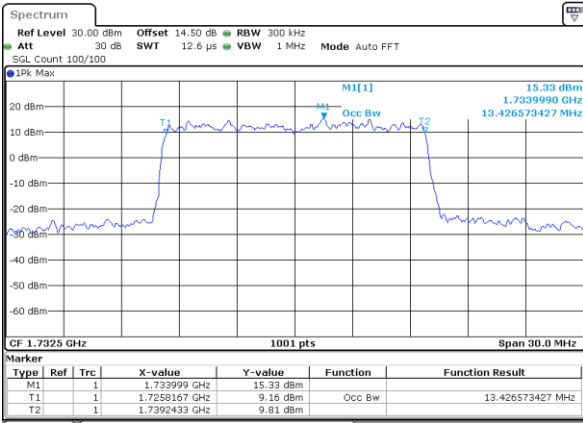

Lowest Channel / 10MHz / 16QAM

Date: 17_AUG.2017 12:40:43

Middle Channel / 10MHz / QPSK

Date: 17_AUG.2017 12:47:40

Middle Channel / 10MHz / 16QAM

Date: 17_AUG.2017 12:47:51

Highest Channel / 10MHz / QPSK

Date: 17_AUG.2017 12:50:12

Highest Channel / 10MHz / 16QAM

Date: 17_AUG.2017 12:50:23

LTE Band 4

Lowest Channel / 15MHz / QPSK

Date: 17_AUG.2017 12:57:19

Lowest Channel / 15MHz / 16QAM

Date: 17_AUG.2017 12:57:30

Middle Channel / 15MHz / QPSK

Date: 17_AUG.2017 13:04:26

Middle Channel / 15MHz / 16QAM

Date: 17_AUG.2017 13:04:37

Highest Channel / 15MHz / QPSK

Date: 17_AUG.2017 13:06:59

Highest Channel / 15MHz / 16QAM

Date: 17_AUG.2017 13:07:09

LTE Band 4