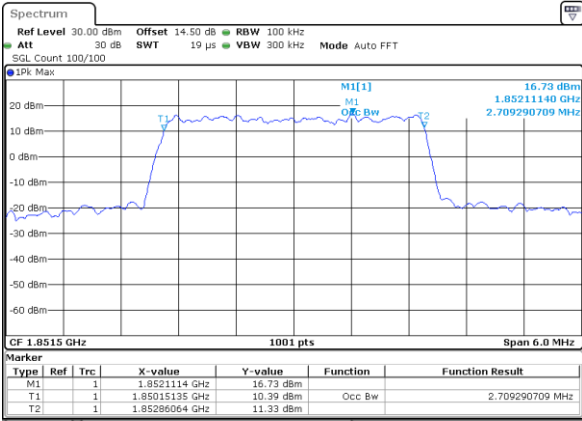

LTE Band 2

Lowest Channel / 1.4MHz / QPSK

Date: 18.AUG.2017 06:54:17

Lowest Channel / 1.4MHz / 16QAM

Date: 18.AUG.2017 06:54:27

Middle Channel / 1.4MHz / QPSK

Date: 18.AUG.2017 07:01:29

Middle Channel / 1.4MHz / 16QAM

Date: 18.AUG.2017 07:01:36

Highest Channel / 1.4MHz / QPSK

Date: 18.AUG.2017 07:03:58

Highest Channel / 1.4MHz / 16QAM

Date: 18.AUG.2017 07:04:08

LTE Band 2

Lowest Channel / 3MHz / QPSK

Date: 18.AUG.2017 07:11:09

Lowest Channel / 3MHz / 16QAM

Date: 18.AUG.2017 07:11:19

Middle Channel / 3MHz / QPSK

Date: 18.AUG.2017 07:18:19

Middle Channel / 3MHz / 16QAM

Date: 18.AUG.2017 07:18:29

Highest Channel / 3MHz / QPSK

Date: 18.AUG.2017 07:20:52