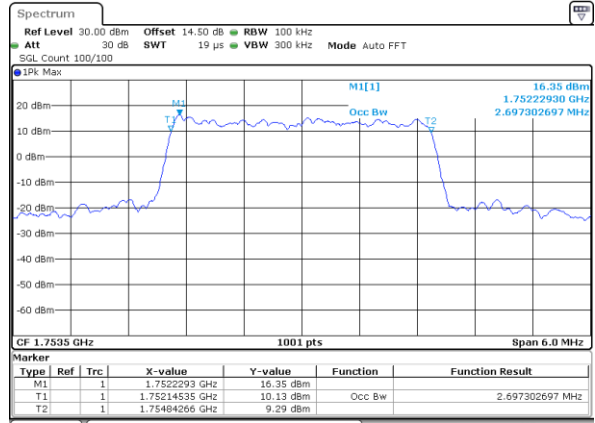

Date: 17_AUG.2017 11:59:08

Highest Channel / 1.4MHz / 16QAM

Date: 17_AUG.2017 11:59:18

LTE Band 4

Lowest Channel / 3MHz / QPSK

Date: 17_AUG.2017 12:10:15

Lowest Channel / 3MHz / 16QAM

Date: 17_AUG.2017 12:10:125

Middle Channel / 3MHz / QPSK

Date: 17_AUG.2017 12:14:09

Middle Channel / 3MHz / 16QAM

Date: 17_AUG.2017 12:14:120

Highest Channel / 3MHz / QPSK

Date: 17_AUG.2017 12:16:41

Highest Channel / 3MHz / 16QAM

Date: 17_AUG.2017 12:16:51

LTE Band 4

Lowest Channel / 5MHz / QPSK

Date: 17_AUG.2017 12:23:47

Lowest Channel / 5MHz / 16QAM

Date: 17_AUG.2017 12:23:58

Middle Channel / 5MHz / QPSK

Date: 17_AUG.2017 12:30:54

Middle Channel / 5MHz / 16QAM