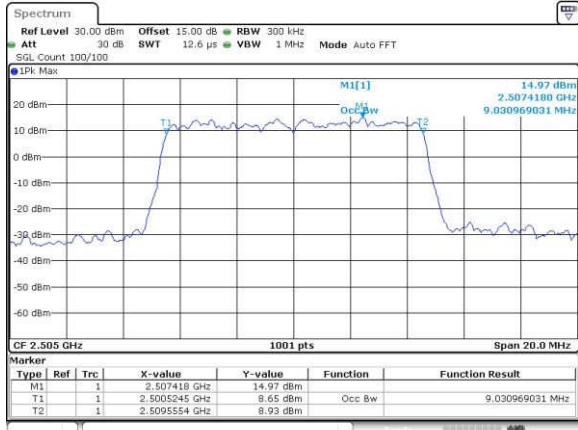

LTE Band 7

Lowest Channel / 10MHz / QPSK

Date: 18, Aug, 2017 11:17:26