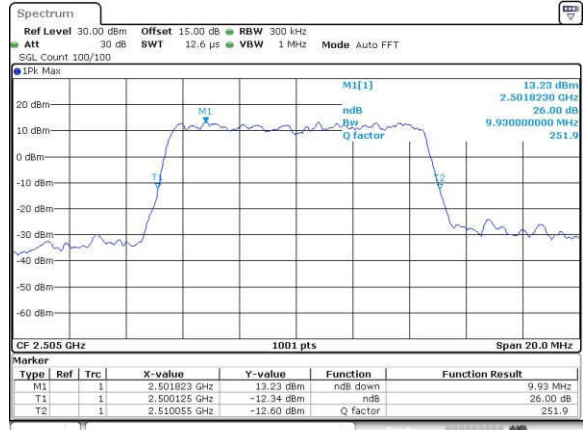

Lowest Channel / 10MHz / 16QAM

Date: 18_AUG_2017 11:17:57