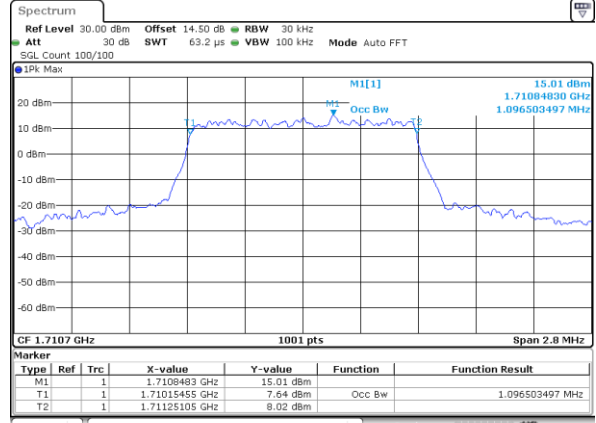

Date: 18.AUG.2017 08:11:43

LTE Band 2

Lowest Channel / 20MHz / QPSK

Date: 18.AUG.2017 08:18:43

Lowest Channel / 20MHz / 16QAM

Date: 18.AUG.2017 08:18:54

Middle Channel / 20MHz / QPSK

Date: 18.AUG.2017 08:25:54

Middle Channel / 20MHz / 16QAM

Date: 18.AUG.2017 08:26:05

Highest Channel / 20MHz / QPSK

Date: 18.AUG.2017 08:28:27

Highest Channel / 20MHz / 16QAM

Date: 18.AUG.2017 08:28:37

LTE Band 4

Lowest Channel / 1.4MHz / QPSK

Date: 17_AUG.2017 11:02:58

Lowest Channel / 1.4MHz / 16QAM

Date: 17_AUG.2017 11:03:09

Middle Channel / 1.4MHz / QPSK

Date: 17_AUG.2017 11:56:37

Middle Channel / 1.4MHz / 16QAM

Date: 17_AUG.2017 11:56:48

Highest Channel / 1.4MHz / QPSK