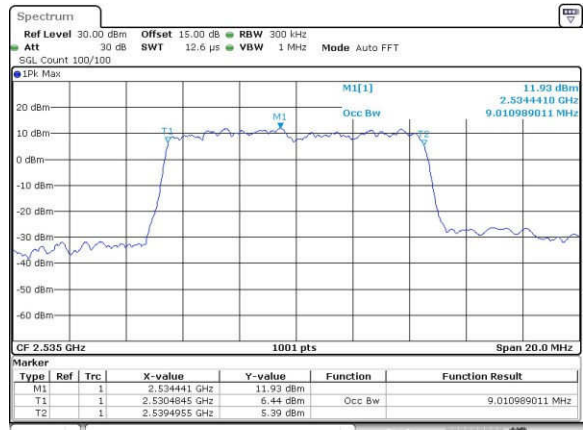

Middle Channel / 10MHz / 16QAM

Date: 18, Aug, 2017 11:24:45