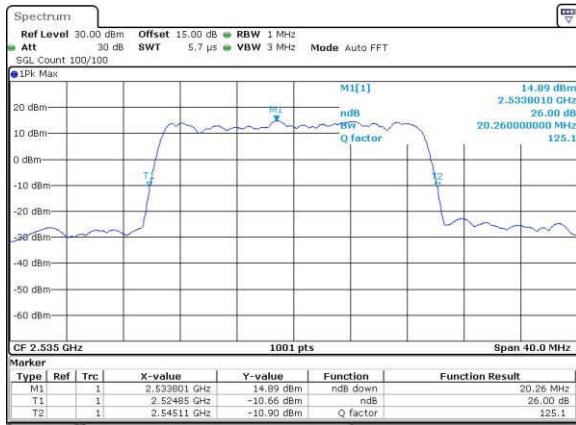

Highest Channel / 15MHz / 16QAM

Date: 18, Aug, 2017 11:44:28

LTE Band 7

Lowest Channel / 20MHz / QPSK

Date: 18_AUG_2017 11:51:29

Lowest Channel / 20MHz / 16QAM

Date: 18_AUG_2017 11:51:39

Middle Channel / 20MHz / QPSK

| Mode | LTE Band 2 : 99%OBW(MHz) | | | | | | | | | | | |
|------------|--------------------------|-------|------|-------|------|-------|-------|-------|-------|-------|-------|-------|
| | 1.4MHz | | 3MHz | | 5MHz | | 10MHz | | 15MHz | | 20MHz | |
| Mod. | QPSK | 16QAM | QPSK | 16QAM | QPSK | 16QAM | QPSK | 16QAM | QPSK | 16QAM | QPSK | 16QAM |
| Lowest CH | 1.10 | 1.10 | 2.71 | 2.73 | 4.49 | 4.49 | 8.99 | 9.01 | 13.46 | 13.46 | 18.42 | 18.46 |
| Middle CH | 1.09 | 1.09 | 2.71 | 2.71 | 4.50 | 4.51 | 9.01 | 8.99 | 13.52 | 13.43 | 18.34 | 18.34 |
| Highest CH | 1.09 | 1.09 | 2.73 | 2.71 | 4.52 | 4.52 | 9.01 | 9.03 | 13.46 | 13.40 | 18.42 | 18.42 |