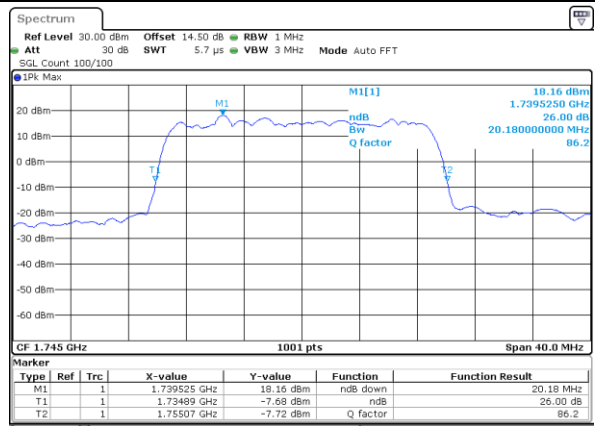

Date: 17_AUG.2017 13:04:57

Highest Channel / 15MHz / QPSK

Date: 17_AUG.2017 13:07:19

Highest Channel / 15MHz / 16QAM

Date: 17_AUG.2017 13:07:29

LTE Band 4

Lowest Channel / 20MHz / QPSK

Date: 17_AUG.2017 13:14:26

Lowest Channel / 20MHz / 16QAM

Date: 17_AUG.2017 13:14:36

Middle Channel / 20MHz / QPSK

Date: 17_AUG.2017 13:21:03

Middle Channel / 20MHz / 16QAM

Date: 17_AUG.2017 13:21:42

Highest Channel / 20MHz / QPSK

Date: 17_AUG.2017 13:24:04

Highest Channel / 20MHz / 16QAM

Date: 17_AUG.2017 13:24:14

LTE Band 7

Lowest Channel / 5MHz / QPSK

Date: 18_AUG_2017 11:00:54

Lowest Channel / 5MHz / 16QAM

Date: 18_AUG_2017 11:01:05

Middle Channel / 5MHz / QPSK