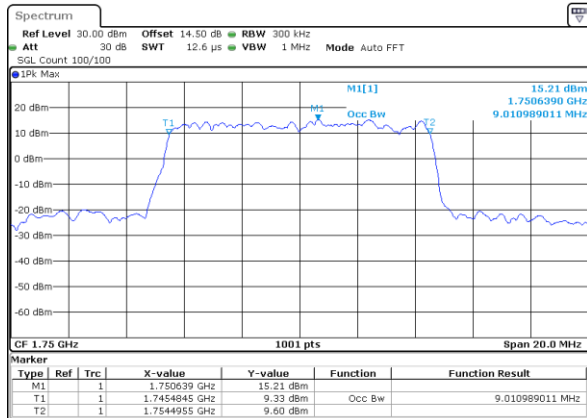

Date: 17_AUG.2017 12:31:04

Highest Channel / 5MHz / QPSK

Date: 17_AUG.2017 12:33:25

Highest Channel / 5MHz / 16QAM

Date: 17_AUG.2017 12:33:35

LTE Band 4

Lowest Channel / 10MHz / QPSK

Date: 17_AUG.2017 12:40:32

Lowest Channel / 10MHz / 16QAM

Date: 17_AUG.2017 12:40:43

Middle Channel / 10MHz / QPSK

Date: 17_AUG.2017 12:47:40

Middle Channel / 10MHz / 16QAM

Date: 17_AUG.2017 12:47:51

Highest Channel / 10MHz / QPSK

Date: 17_AUG.2017 12:50:12

Highest Channel / 10MHz / 16QAM

Date: 17_AUG.2017 12:50:23

LTE Band 4

Lowest Channel / 15MHz / QPSK

Date: 17_AUG.2017 12:57:19

Lowest Channel / 15MHz / 16QAM

Date: 17_AUG.2017 12:57:30

Middle Channel / 15MHz / QPSK