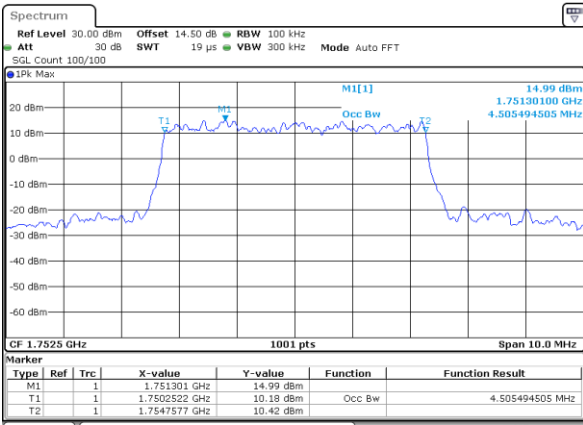

LTE Band 4

Lowest Channel / 5MHz / QPSK

Date: 17_AUG.2017 12:23:47

Lowest Channel / 5MHz / 16QAM

Date: 17_AUG.2017 12:23:58

Middle Channel / 5MHz / QPSK

Date: 17_AUG.2017 12:30:54

Middle Channel / 5MHz / 16QAM

Date: 17_AUG.2017 12:31:04

Highest Channel / 5MHz / QPSK

Date: 17_AUG.2017 12:33:25

Highest Channel / 5MHz / 16QAM

Date: 17_AUG.2017 12:33:35

LTE Band 4

Lowest Channel / 10MHz / QPSK

Date: 17_AUG.2017 12:40:32