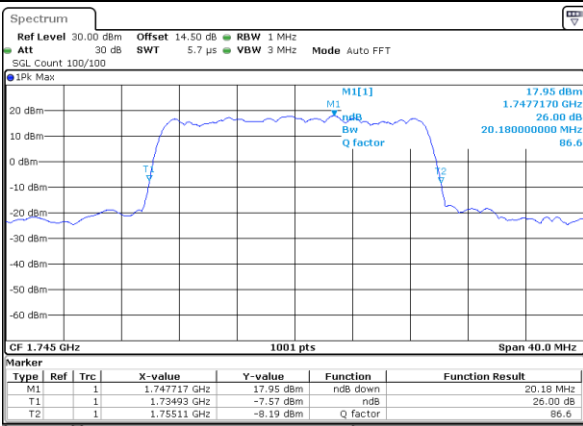

Date: 17_AUG.2017 13:04:57

Highest Channel / 15MHz / QPSK

Date: 17_AUG.2017 13:07:19

Highest Channel / 15MHz / 16QAM

Date: 17_AUG.2017 13:07:29

LTE Band 4

Lowest Channel / 20MHz / QPSK

Date: 17_AUG.2017 13:14:26

Lowest Channel / 20MHz / 16QAM

Date: 17_AUG.2017 13:14:36

Middle Channel / 20MHz / QPSK

Date: 17_AUG.2017 13:21:03

Middle Channel / 20MHz / 16QAM

Date: 17_AUG.2017 13:21:42

Highest Channel / 20MHz / QPSK

Date: 17_AUG.2017 13:24:04

Highest Channel / 20MHz / 16QAM

Date: 17_AUG.2017 13:24:14

LTE Band 7

Lowest Channel / 5MHz / QPSK

Date: 18_AUG_2017 11:00:54

Lowest Channel / 5MHz / 16QAM

Date: 18_AUG_2017 11:01:05

Middle Channel / 5MHz / QPSK