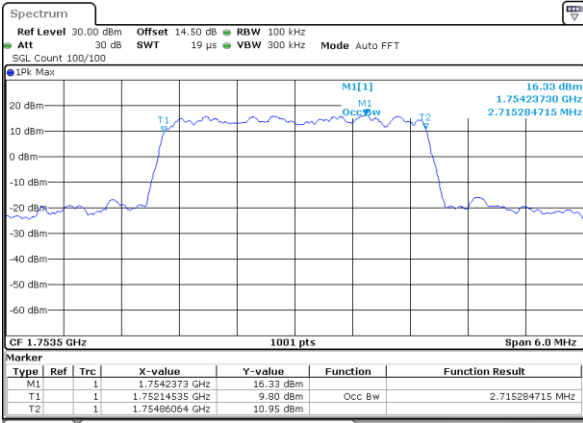

Date: 17_AUG.2017 11:59:08

Highest Channel / 1.4MHz / 16QAM

Date: 17_AUG.2017 11:59:18

LTE Band 4

Lowest Channel / 3MHz / QPSK

Date: 17_AUG.2017 12:10:15

Lowest Channel / 3MHz / 16QAM

Date: 17_AUG.2017 12:10:125

Middle Channel / 3MHz / QPSK

Date: 17_AUG.2017 12:14:09

Middle Channel / 3MHz / 16QAM

Date: 17_AUG.2017 12:14:120

Highest Channel / 3MHz / QPSK

Date: 17_AUG.2017 12:16:41

Highest Channel / 3MHz / 16QAM

Date: 17_AUG.2017 12:16:51

LTE Band 4

Lowest Channel / 5MHz / QPSK

Date: 17_AUG.2017 12:23:47

Lowest Channel / 5MHz / 16QAM

Date: 17_AUG.2017 12:23:58

Middle Channel / 5MHz / QPSK

Date: 17_AUG.2017 12:30:54

Middle Channel / 5MHz / 16QAM