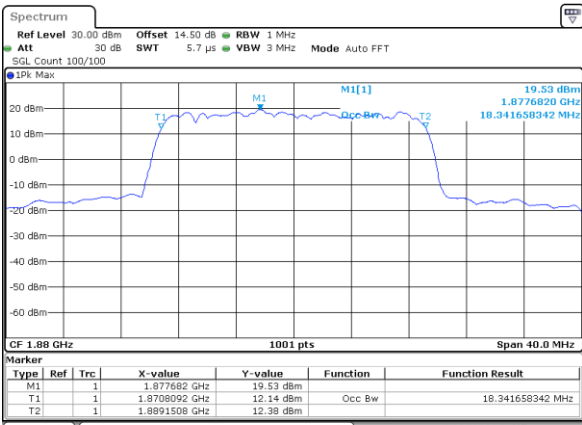

Date: 18.AUG.2017 08:11:43

LTE Band 2

Lowest Channel / 20MHz / QPSK

Date: 18.AUG.2017 08:18:43

Lowest Channel / 20MHz / 16QAM

Date: 18.AUG.2017 08:18:54

Middle Channel / 20MHz / QPSK

Date: 18.AUG.2017 08:25:54

Middle Channel / 20MHz / 16QAM

Date: 18.AUG.2017 08:26:05

Highest Channel / 20MHz / QPSK

Date: 18.AUG.2017 08:28:27

Highest Channel / 20MHz / 16QAM

Date: 18.AUG.2017 08:28:37

LTE Band 4

Lowest Channel / 1.4MHz / QPSK