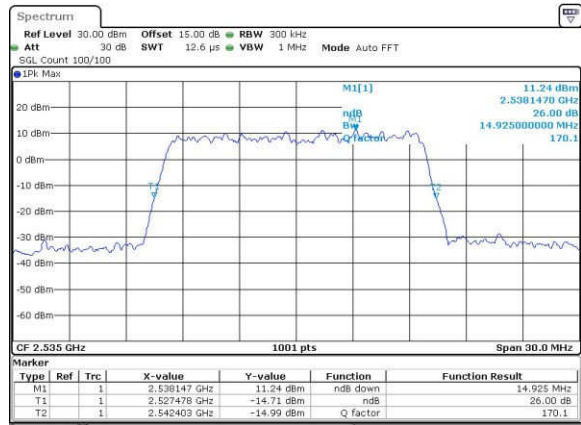

Middle Channel / 15MHz / 16QAM

Date: 18, Aug, 2017 11:41:57