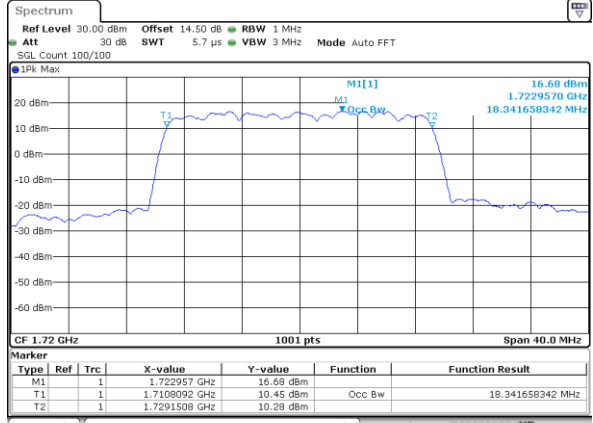

Lowest Channel / 20MHz / 16QAM

Date: 17_AUG.2017 13:14:16