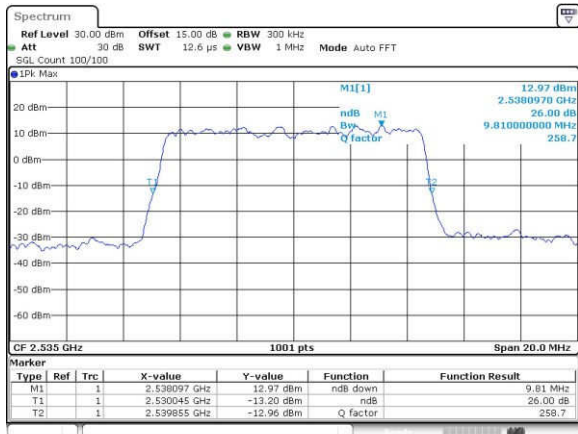

Lowest Channel / 10MHz / QPSK

Date: 18_AUG_2017 11:17:47

Lowest Channel / 10MHz / 16QAM

Date: 18_AUG_2017 11:17:57

Middle Channel / 10MHz / QPSK

Date: 18_AUG_2017 11:24:56

Middle Channel / 10MHz / 16QAM

Date: 18_AUG_2017 11:25:06

Highest Channel / 10MHz / QPSK

Date: 18_AUG_2017 11:27:26

Highest Channel / 10MHz / 16QAM

Date: 18_AUG_2017 11:27:36

LTE Band 7

Lowest Channel / 15MHz / QPSK

Date: 18, Aug, 2017 11:34:38

Lowest Channel / 15MHz / 16QAM