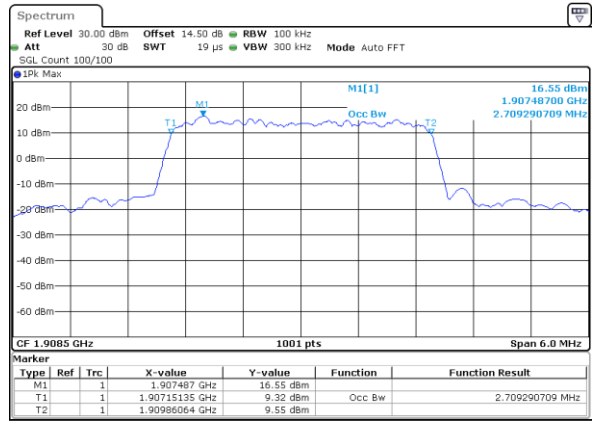

Date: 18.AUG.2017 07:01:36

Highest Channel / 1.4MHz / QPSK

Date: 18.AUG.2017 07:03:58

Highest Channel / 1.4MHz / 16QAM

Date: 18.AUG.2017 07:04:08

LTE Band 2

Lowest Channel / 3MHz / QPSK

Date: 18.AUG.2017 07:11:09

Lowest Channel / 3MHz / 16QAM

Date: 18.AUG.2017 07:11:19

Middle Channel / 3MHz / QPSK

Date: 18.AUG.2017 07:18:19

Middle Channel / 3MHz / 16QAM

Date: 18.AUG.2017 07:18:29

Highest Channel / 3MHz / QPSK

Date: 18.AUG.2017 07:20:52

Highest Channel / 3MHz / 16QAM

Date: 18.AUG.2017 07:21:02

LTE Band 2

Lowest Channel / 5MHz / QPSK

Date: 18.AUG.2017 07:28:03

Lowest Channel / 5MHz / 16QAM

Date: 18.AUG.2017 07:28:13

Middle Channel / 5MHz / QPSK