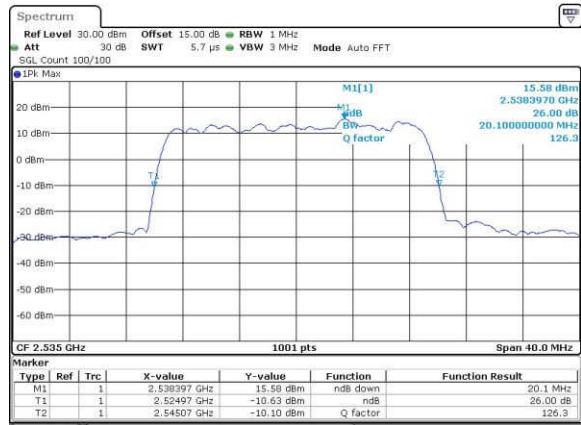

Middle Channel / 20MHz / 16QAM

Date: 18_AUG_2017 11:58:48