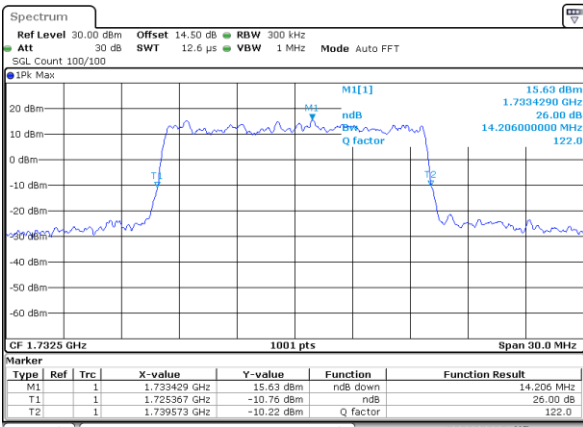

LTE Band 4

Lowest Channel / 15MHz / QPSK

Date: 17_AUG.2017 12:57:40

Lowest Channel / 15MHz / 16QAM

Date: 17_AUG.2017 12:57:50

Middle Channel / 15MHz / QPSK

Date: 17_AUG.2017 13:04:47

Middle Channel / 15MHz / 16QAM

Date: 17_AUG.2017 13:04:57

Highest Channel / 15MHz / QPSK

Date: 17_AUG.2017 13:07:19

Highest Channel / 15MHz / 16QAM

Date: 17_AUG.2017 13:07:29

LTE Band 4

Lowest Channel / 20MHz / QPSK

Date: 17_AUG.2017 13:14:26