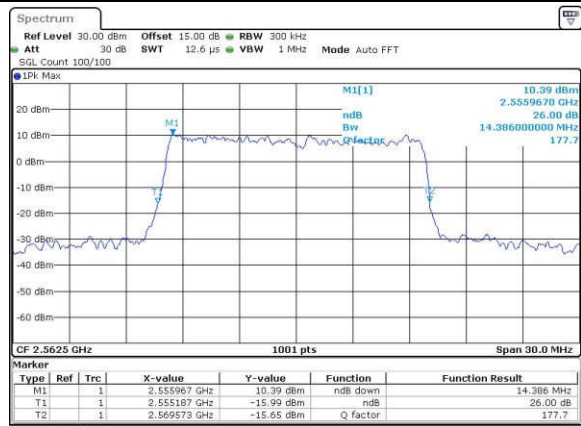

Date: 18, Aug, 2017 11:34:48

Middle Channel / 15MHz / QPSK

Date: 18, Aug, 2017 11:41:47

Middle Channel / 15MHz / 16QAM

Date: 18, Aug, 2017 11:41:57

Highest Channel / 15MHz / QPSK

Date: 18, Aug, 2017 11:44:17

Highest Channel / 15MHz / 16QAM

Date: 18, Aug, 2017 11:44:28

LTE Band 7

Lowest Channel / 20MHz / QPSK

Date: 18_AUG_2017 11:51:29

Lowest Channel / 20MHz / 16QAM

Date: 18_AUG_2017 11:51:39

Middle Channel / 20MHz / QPSK