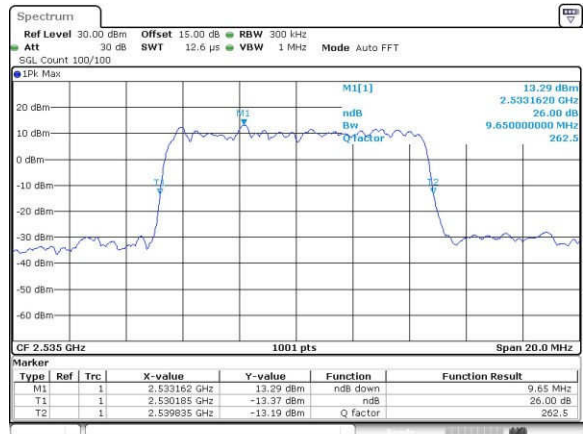

Middle Channel / 10MHz / 16QAM

Date: 18_AUG_2017 11:25:06