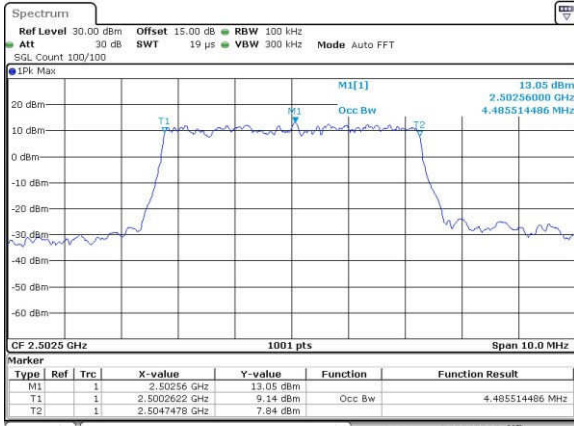

Highest Channel / 20MHz / QPSK

Date: 17_AUG.2017 13:23:43

Highest Channel / 20MHz / 16QAM

Date: 17_AUG.2017 13:23:54

LTE Band 7

Lowest Channel / 5MHz / QPSK

Date: 18_AUG_2017 11:00:34

Lowest Channel / 5MHz / 16QAM