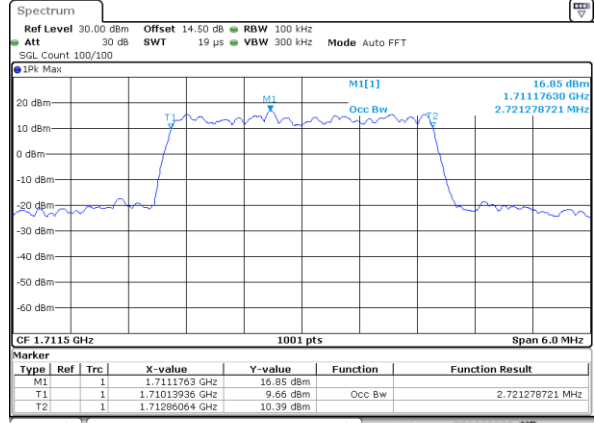

Date: 17_AUG.2017 11:02:58

Lowest Channel / 1.4MHz / 16QAM

Date: 17_AUG.2017 11:03:09

Middle Channel / 1.4MHz / QPSK

Date: 17_AUG.2017 11:56:37

Middle Channel / 1.4MHz / 16QAM

Date: 17_AUG.2017 11:56:48

Highest Channel / 1.4MHz / QPSK

Date: 17_AUG.2017 11:59:08

Highest Channel / 1.4MHz / 16QAM

Date: 17_AUG.2017 11:59:18

LTE Band 4

Lowest Channel / 3MHz / QPSK

Date: 17_AUG.2017 12:10:15

Lowest Channel / 3MHz / 16QAM

Date: 17_AUG.2017 12:10:125