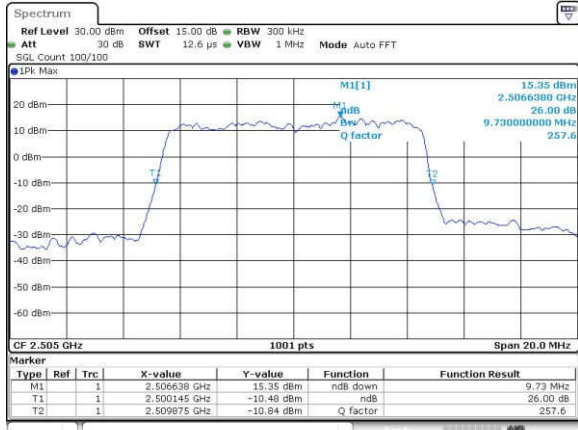

LTE Band 7

Lowest Channel / 10MHz / QPSK

Date: 18_AUG_2017 11:17:47