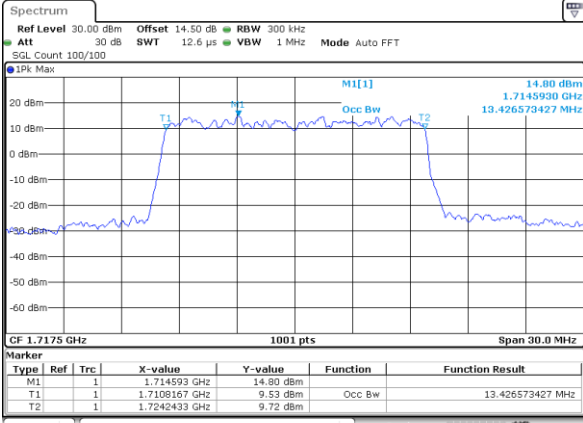

Highest Channel / 10MHz / 16QAM

Date: 17_AUG.2017 12:50:23

LTE Band 4

Lowest Channel / 15MHz / QPSK

Date: 17_AUG.2017 12:57:19

Lowest Channel / 15MHz / 16QAM

Date: 17_AUG.2017 12:57:30

Middle Channel / 15MHz / QPSK

Date: 17_AUG.2017 13:04:26

Middle Channel / 15MHz / 16QAM

Date: 17_AUG.2017 13:04:37

Highest Channel / 15MHz / QPSK

Date: 17_AUG.2017 13:06:59

Highest Channel / 15MHz / 16QAM

Date: 17_AUG.2017 13:07:09

LTE Band 4