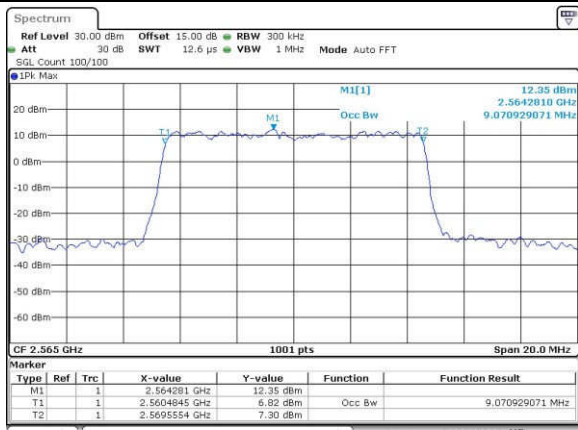

Highest Channel / 10MHz / QPSK

Date: 18, Aug, 2017 11:27:09