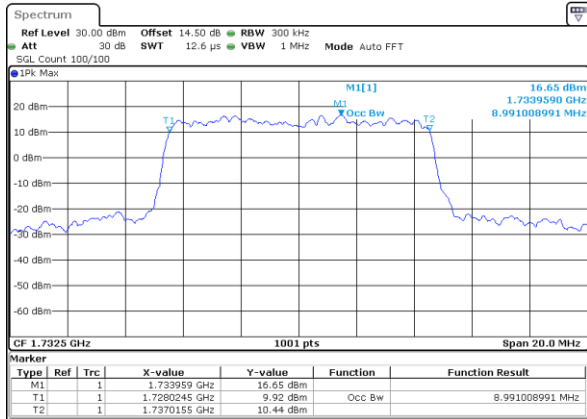

LTE Band 4

Lowest Channel / 5MHz / QPSK

Date: 17_AUG.2017 12:23:47

Lowest Channel / 5MHz / 16QAM

Date: 17_AUG.2017 12:23:58

Middle Channel / 5MHz / QPSK

Date: 17_AUG.2017 12:30:54

Middle Channel / 5MHz / 16QAM

Date: 17_AUG.2017 12:31:04

Highest Channel / 5MHz / QPSK

Date: 17_AUG.2017 12:33:25

Highest Channel / 5MHz / 16QAM

Date: 17_AUG.2017 12:33:35

LTE Band 4

Lowest Channel / 10MHz / QPSK

Date: 17_AUG.2017 12:40:32

Lowest Channel / 10MHz / 16QAM

Date: 17_AUG.2017 12:40:43

Middle Channel / 10MHz / QPSK

Date: 17_AUG.2017 12:47:40

Middle Channel / 10MHz / 16QAM

Date: 17_AUG.2017 12:47:51

Highest Channel / 10MHz / QPSK

Date: 17_AUG.2017 12:50:12