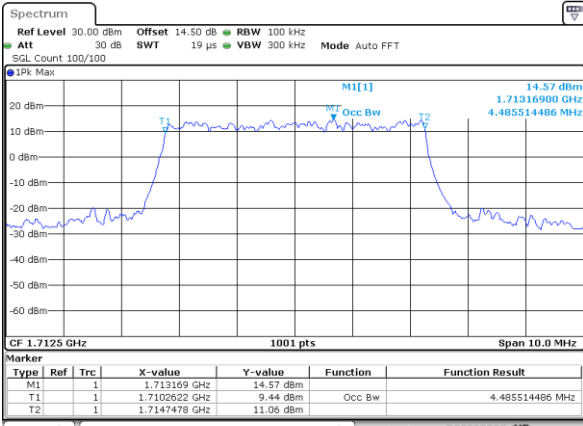

Date: 17_AUG.2017 11:59:08

Highest Channel / 1.4MHz / 16QAM

Date: 17_AUG.2017 11:59:18

LTE Band 4

Lowest Channel / 3MHz / QPSK

Date: 17_AUG.2017 12:10:15

Lowest Channel / 3MHz / 16QAM

Date: 17_AUG.2017 12:10:125

Middle Channel / 3MHz / QPSK

Date: 17_AUG.2017 12:14:09

Middle Channel / 3MHz / 16QAM

Date: 17_AUG.2017 12:14:120

Highest Channel / 3MHz / QPSK

Date: 17_AUG.2017 12:16:41

Highest Channel / 3MHz / 16QAM

Date: 17_AUG.2017 12:16:51

LTE Band 4

Lowest Channel / 5MHz / QPSK

Date: 17_AUG.2017 12:23:47

Lowest Channel / 5MHz / 16QAM

Date: 17_AUG.2017 12:23:58

Middle Channel / 5MHz / QPSK

Date: 17_AUG.2017 12:30:54

Middle Channel / 5MHz / 16QAM