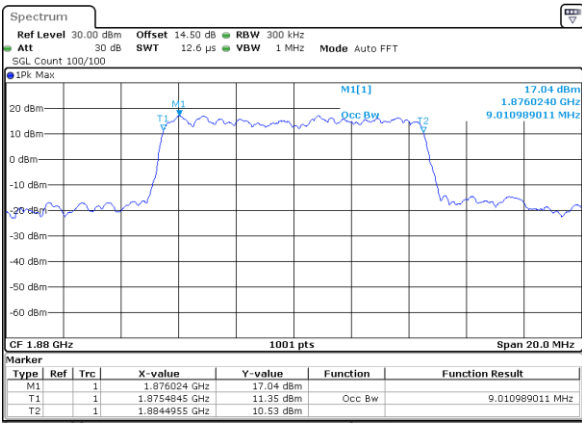

Date: 18.AUG.2017 07:35:14

Middle Channel / 5MHz / 16QAM

Date: 18.AUG.2017 07:35:24

Highest Channel / 5MHz / QPSK

Date: 18.AUG.2017 07:37:46

Highest Channel / 5MHz / 16QAM

Date: 18.AUG.2017 07:37:56

LTE Band 2

Lowest Channel / 10MHz / QPSK

Date: 18.AUG.2017 07:44:56

Lowest Channel / 10MHz / 16QAM

Date: 18.AUG.2017 07:45:06

Middle Channel / 10MHz / QPSK

Date: 18.AUG.2017 07:52:07

Middle Channel / 10MHz / 16QAM

Date: 18.AUG.2017 07:52:17

Highest Channel / 10MHz / QPSK

Date: 18.AUG.2017 07:54:39

Highest Channel / 10MHz / 16QAM

Date: 18.AUG.2017 07:54:49

LTE Band 2

Lowest Channel / 15MHz / QPSK

Date: 18.AUG.2017 08:01:49

Lowest Channel / 15MHz / 16QAM