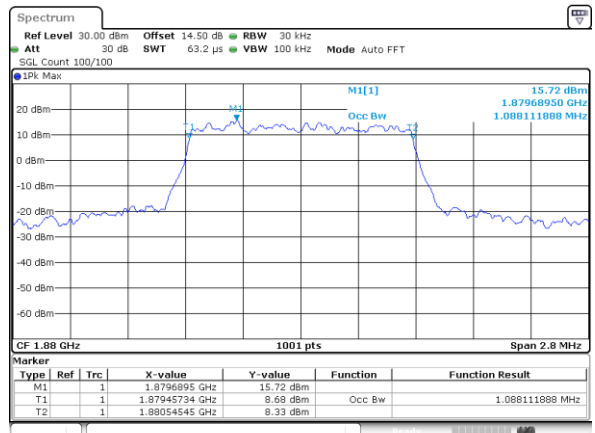

| Mode | LTE Band 7 : 99%OBW(MHz) | | | | | | | | | | | |
|------------|--------------------------|-------|------|-------|------|-------|-------|-------|-------|-------|-------|-------|
| | 1.4MHz | | 3MHz | | 5MHz | | 10MHz | | 15MHz | | 20MHz | |
| Mod. | QPSK | 16QAM | QPSK | 16QAM | QPSK | 16QAM | QPSK | 16QAM | QPSK | 16QAM | QPSK | 16QAM |
| Lowest CH | - | - | - | - | 4.49 | 4.52 | 9.03 | 8.97 | 13.43 | 13.37 | 18.18 | 18.50 |
| Middle CH | - | - | - | - | 4.51 | 4.51 | 9.01 | 9.01 | 13.46 | 13.46 | 18.58 | 18.50 |
| Highest CH | - | - | - | - | 4.51 | 4.49 | 9.07 | 9.03 | 13.55 | 13.46 | 18.58 | 18.46 |

LTE Band 2

Lowest Channel / 1.4MHz / QPSK

Date: 18.AUG.2017 06:54:17

Lowest Channel / 1.4MHz / 16QAM

Date: 18.AUG.2017 06:54:27

Middle Channel / 1.4MHz / QPSK

Date: 18.AUG.2017 07:01:29

Middle Channel / 1.4MHz / 16QAM

Date: 18.AUG.2017 07:01:36

Highest Channel / 1.4MHz / QPSK

Date: 18.AUG.2017 07:03:58

Highest Channel / 1.4MHz / 16QAM

Date: 18.AUG.2017 07:04:08

LTE Band 2

Lowest Channel / 3MHz / QPSK

Date: 18.AUG.2017 07:11:09