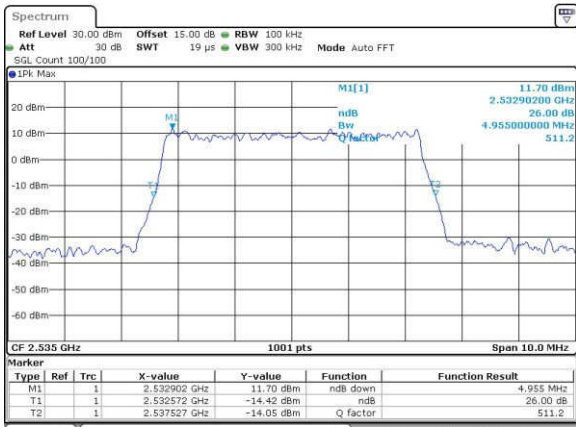

Highest Channel / 20MHz / 16QAM

Date: 17_AUG.2017 13:24:14

LTE Band 7

Lowest Channel / 5MHz / QPSK

Date: 18_AUG_2017 11:00:54

Lowest Channel / 5MHz / 16QAM

Date: 18_AUG_2017 11:01:05

Middle Channel / 5MHz / QPSK