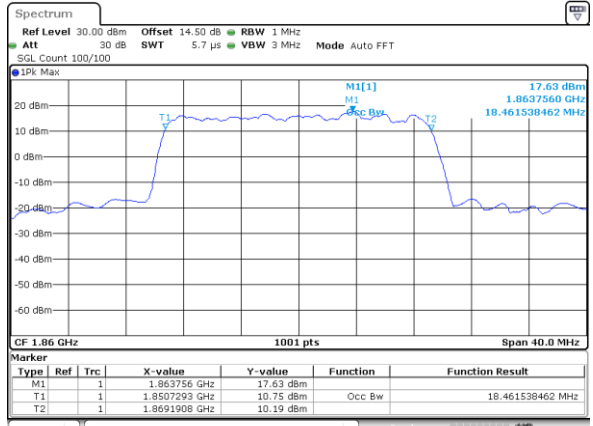

Date: 18.AUG.2017 08:11:43

LTE Band 2

Lowest Channel / 20MHz / QPSK

Date: 18.AUG.2017 08:18:43

Lowest Channel / 20MHz / 16QAM

Date: 18.AUG.2017 08:18:54

Middle Channel / 20MHz / QPSK

Date: 18.AUG.2017 08:25:54

Middle Channel / 20MHz / 16QAM

Date: 18.AUG.2017 08:26:05

Highest Channel / 20MHz / QPSK

Date: 18.AUG.2017 08:28:27

Highest Channel / 20MHz / 16QAM

Date: 18.AUG.2017 08:28:37

LTE Band 4

Lowest Channel / 1.4MHz / QPSK