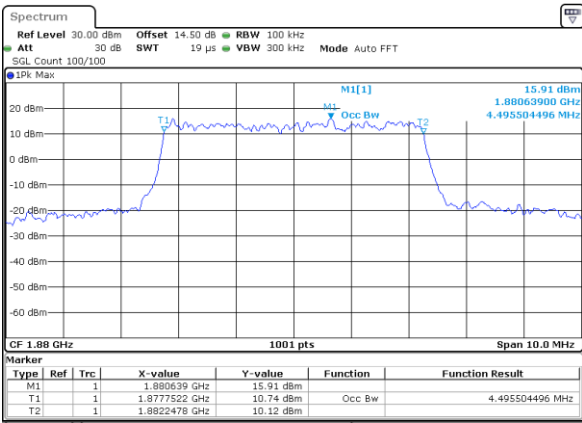

Highest Channel / 3MHz / 16QAM

Date: 18.AUG.2017 07:21:02

LTE Band 2

Lowest Channel / 5MHz / QPSK

Date: 18.AUG.2017 07:28:03

Lowest Channel / 5MHz / 16QAM

Date: 18.AUG.2017 07:28:13

Middle Channel / 5MHz / QPSK

Date: 18.AUG.2017 07:35:14

Middle Channel / 5MHz / 16QAM

Date: 18.AUG.2017 07:35:24

Highest Channel / 5MHz / QPSK

Date: 18.AUG.2017 07:37:46

Highest Channel / 5MHz / 16QAM

Date: 18.AUG.2017 07:37:56

LTE Band 2