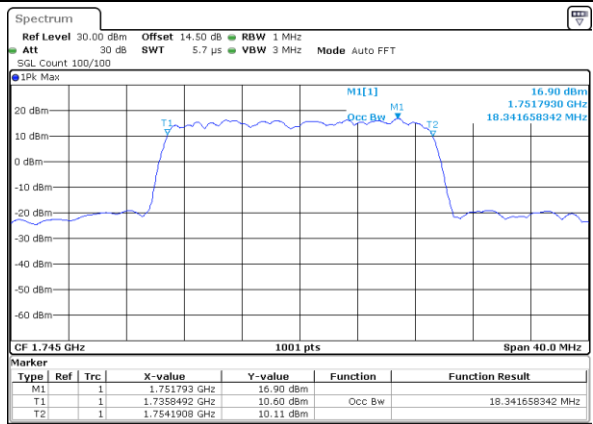

Date: 17_AUG.2017 13:04:26

Middle Channel / 15MHz / 16QAM

Date: 17_AUG.2017 13:04:37

Highest Channel / 15MHz / QPSK

Date: 17_AUG.2017 13:06:59

Highest Channel / 15MHz / 16QAM

Date: 17_AUG.2017 13:07:09

LTE Band 4

Lowest Channel / 20MHz / QPSK

Date: 17_AUG.2017 13:14:06

Lowest Channel / 20MHz / 16QAM

Date: 17_AUG.2017 13:14:16

Middle Channel / 20MHz / QPSK

Date: 17_AUG.2017 13:21:12

Middle Channel / 20MHz / 16QAM

Date: 17_AUG.2017 13:21:23

Highest Channel / 20MHz / QPSK

Date: 17_AUG.2017 13:23:43

Highest Channel / 20MHz / 16QAM

Date: 17_AUG.2017 13:23:54

LTE Band 7

Lowest Channel / 5MHz / QPSK

Date: 18_AUG_2017 11:00:34

Lowest Channel / 5MHz / 16QAM