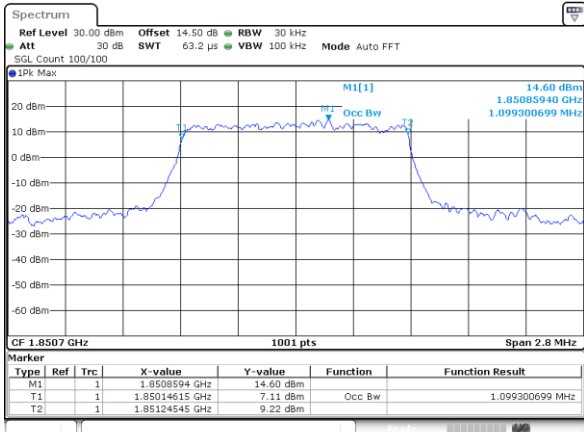

LTE Band 2

Lowest Channel / 1.4MHz / QPSK

Date: 18.AUG.2017 06:54:17