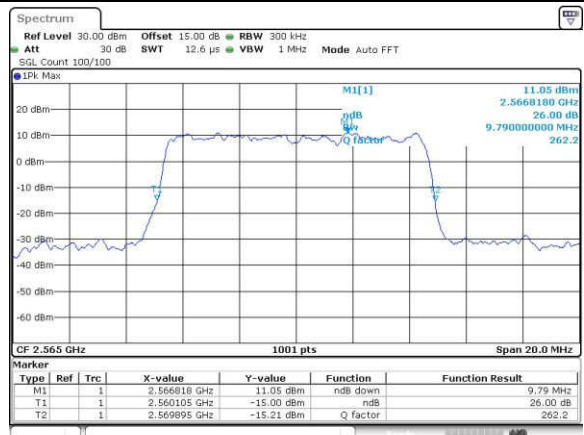

Highest Channel / 10MHz / QPSK

Date: 18_AUG_2017 11:27:26

Highest Channel / 10MHz / 16QAM

Date: 18_AUG_2017 11:27:36

LTE Band 7

Lowest Channel / 15MHz / QPSK

Date: 18, Aug, 2017 11:34:38

Lowest Channel / 15MHz / 16QAM