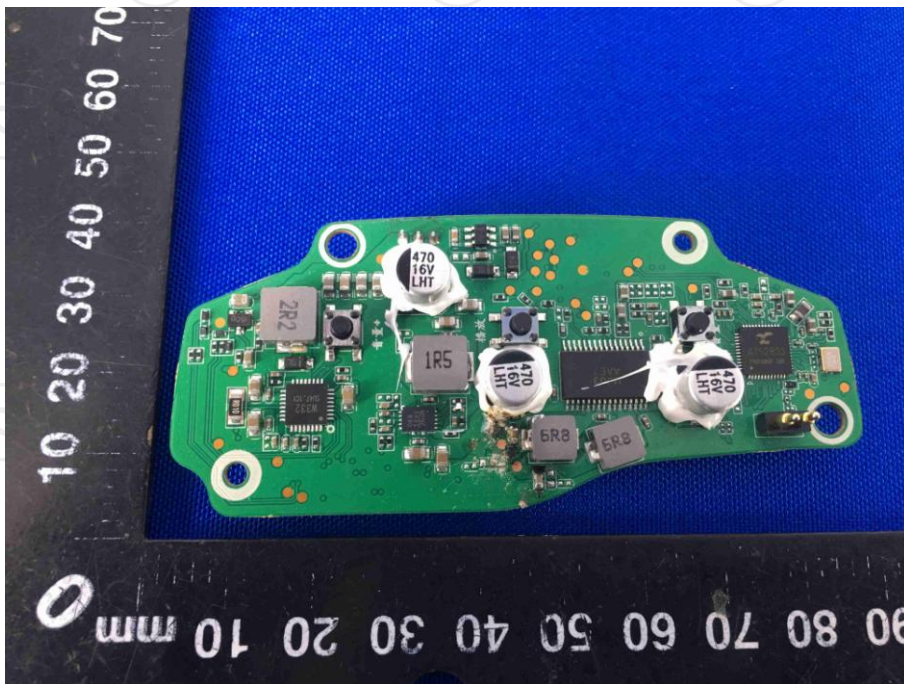

Appendix B: Photographs of Test Setup

Product: Portable Wireless Speaker

Model: BTS12

Radiated Emission

Conducted Emission

Appendix C: Photographs of EUT
Product: Portable Wireless Speaker
Model: BTS12
External Photos

Product: Portable Wireless Speaker
Model: BTS12
Internal Photos

*****END OF REPORT*****