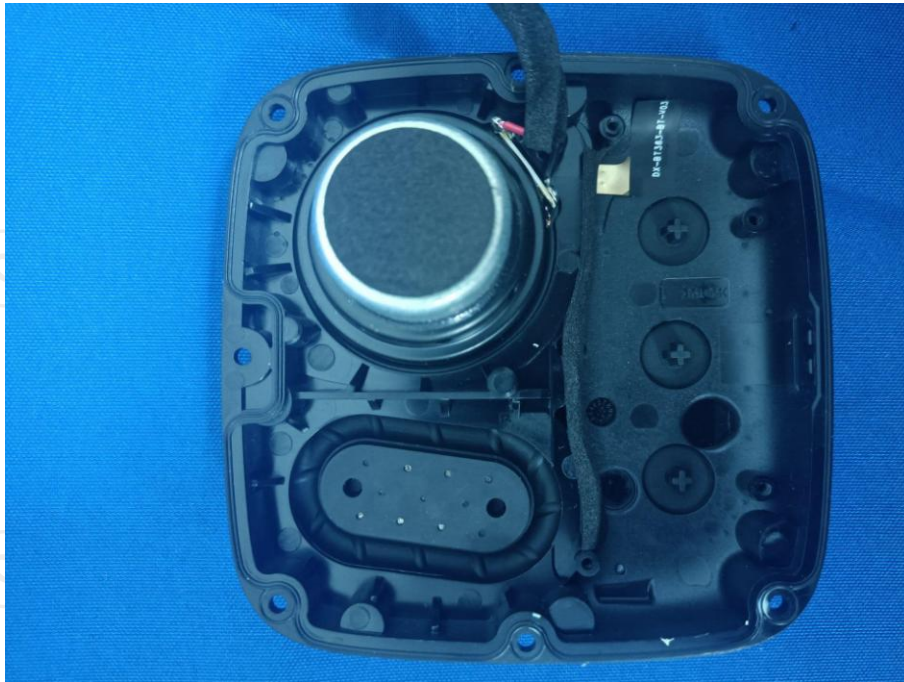

Appendix B: Photographs of Test Setup

Product: Portable Wireless Speaker

Model: BTS12

Radiated Emission

Conducted Emission

Appendix C: Photographs of EUT
Product: Portable Wireless Speaker
Model: BTS12
External Photos

Product: Portable Wireless Speaker
Model: BTS12
Internal Photos

*****END OF REPORT*****