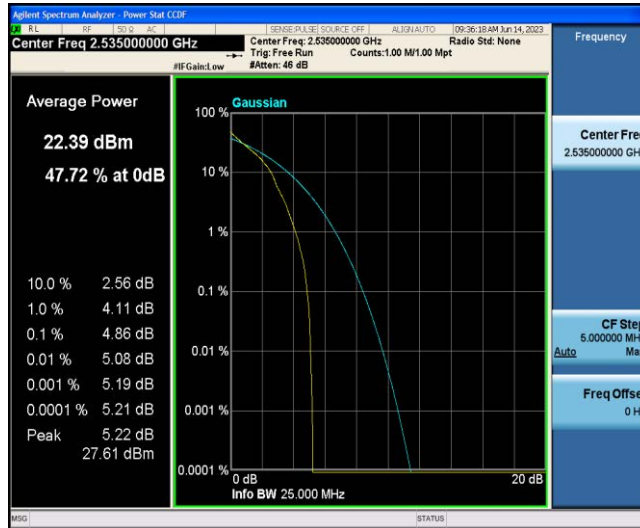

Band7-15MHz-QPSK-21100-1RB#0