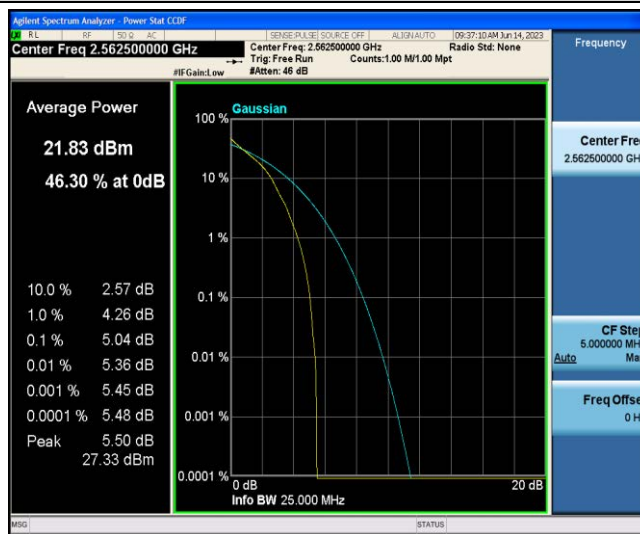

Band7-15MHz-QPSK-21375-1RB#0