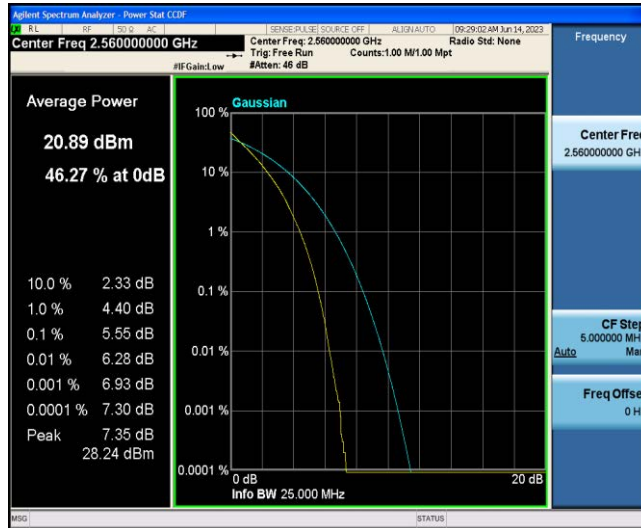

Band7-20MHz-QPSK-21350-100RB#0