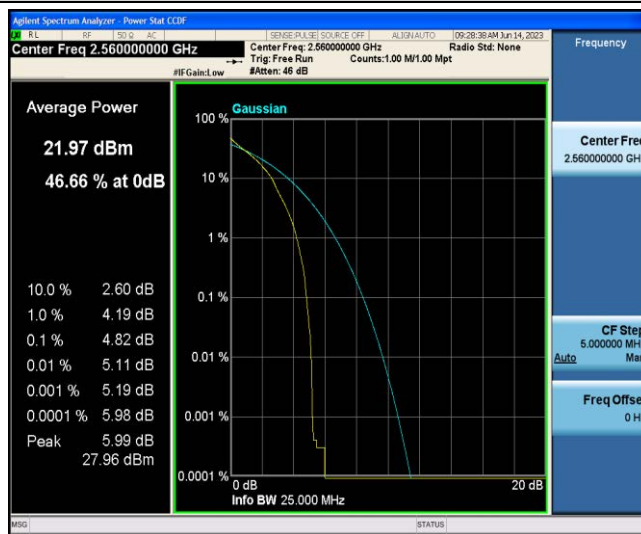

Band7-20MHz-QPSK-21350-1RB#0