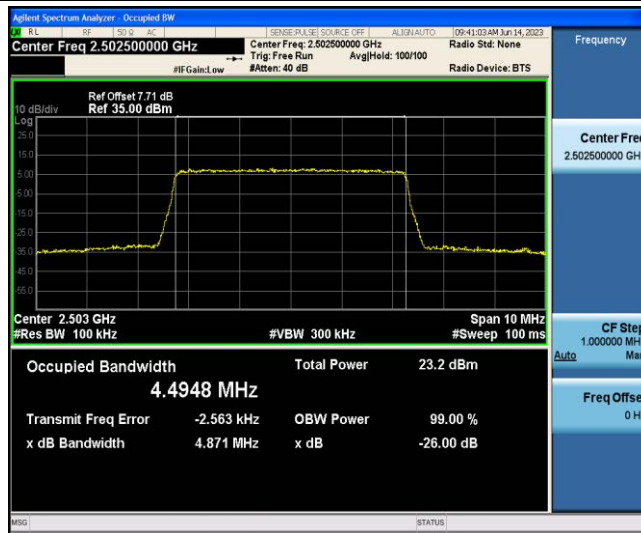

Band7-5MHz-16QAM-20775-25RB#0