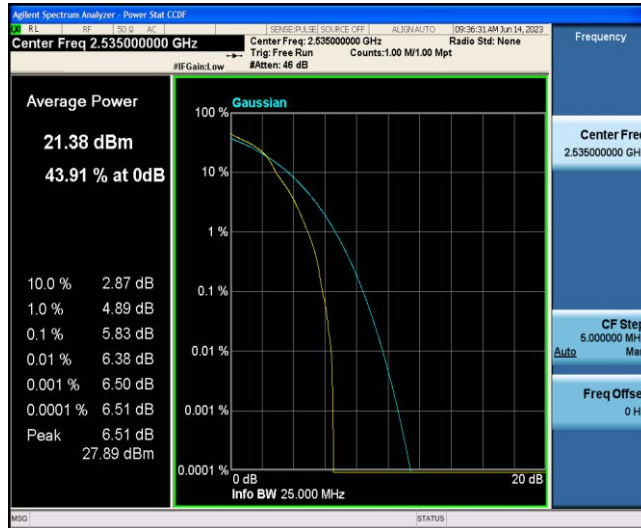

Band7-15MHz-16QAM-21100-1RB#0