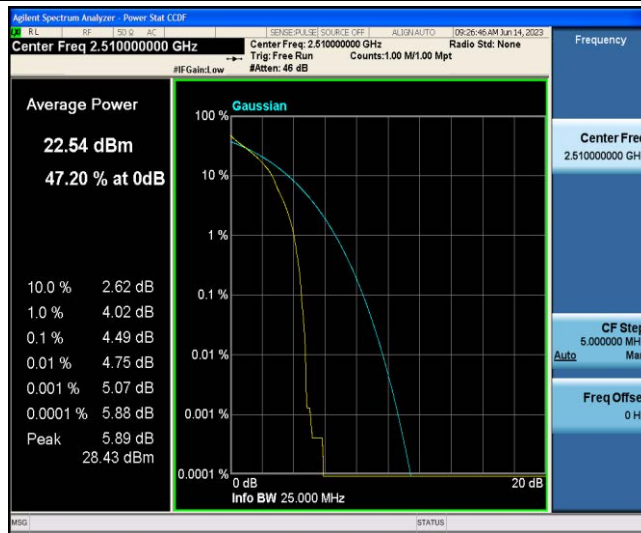

Band7-15MHz-16QAM-21100-1RB#0

Band7-15MHz-16QAM-21100-75RB#0

Band7-15MHz-16QAM-21375-1RB#0

Band7-15MHz-16QAM-21375-75RB#0

Band7-20MHz-QPSK-20850-1RB#0

Band7-20MHz-QPSK-20850-100RB#0

Band7-20MHz-QPSK-21100-1RB#0