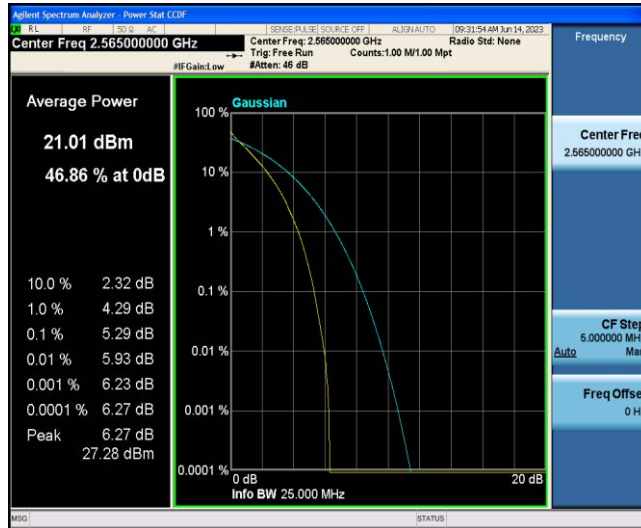

Band7-10MHz-QPSK-21400-50RB#0