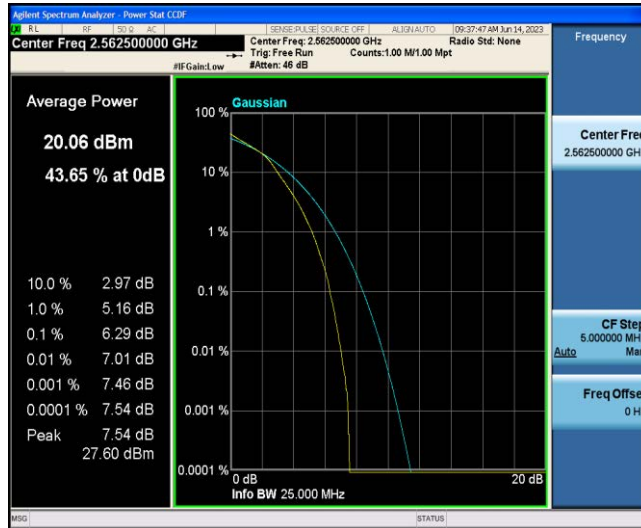

Band7-15MHz-16QAM-21375-75RB#0