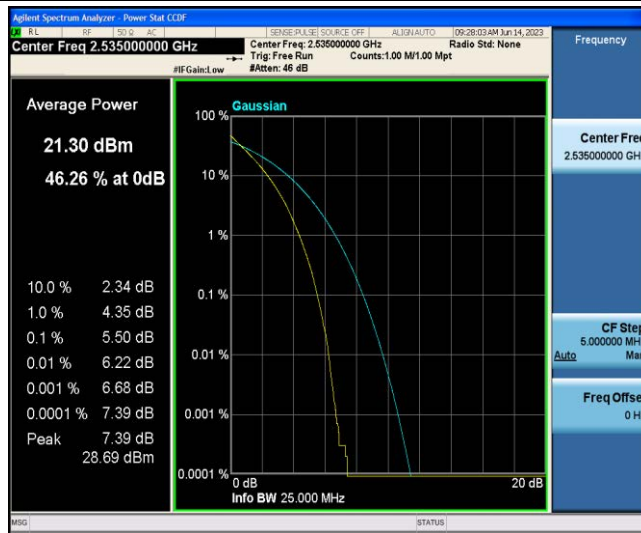

Band7-20MHz-QPSK-21100-100RB#0