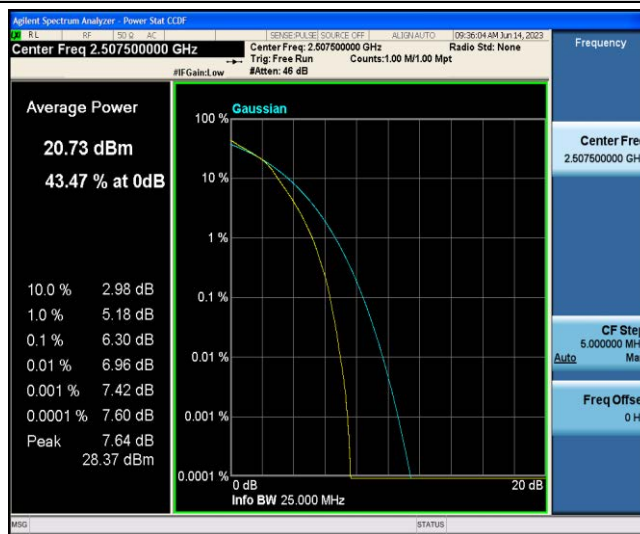

Band7-15MHz-16QAM-20825-75RB#0