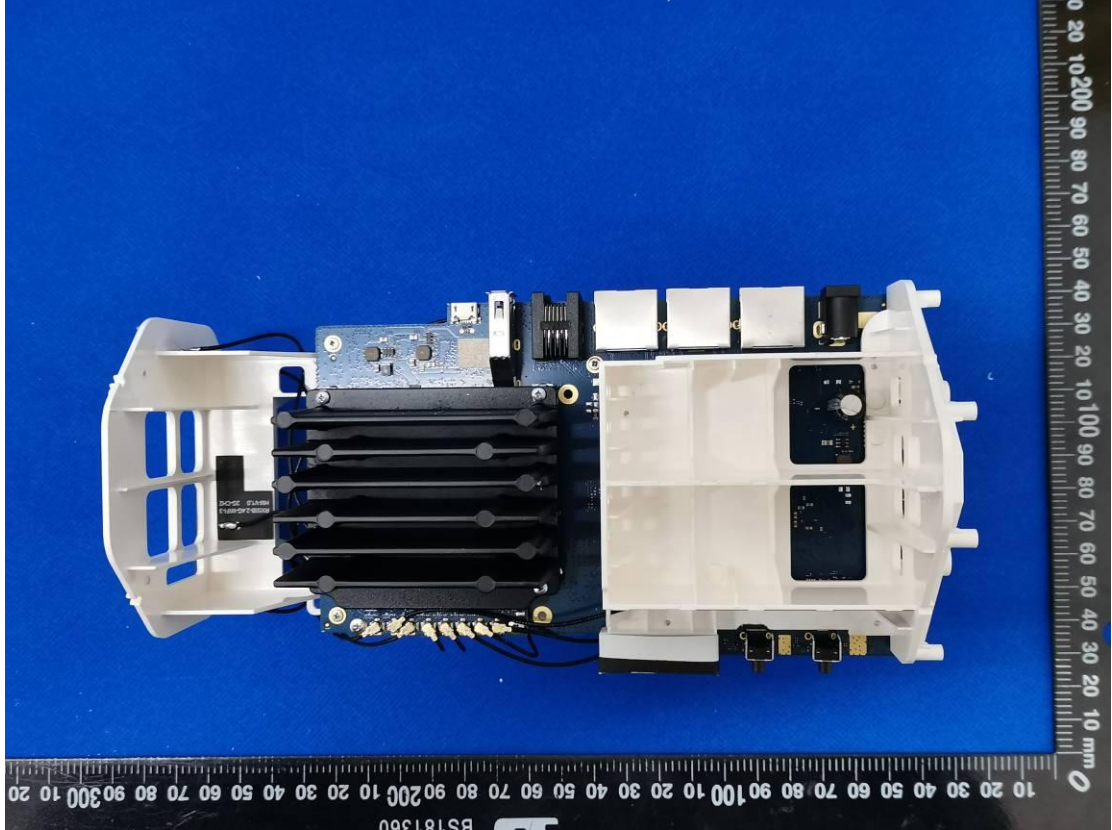

FCC ID: 2ALJJR50

Internal Photos

1. EUT uncover view

2. Antenna view