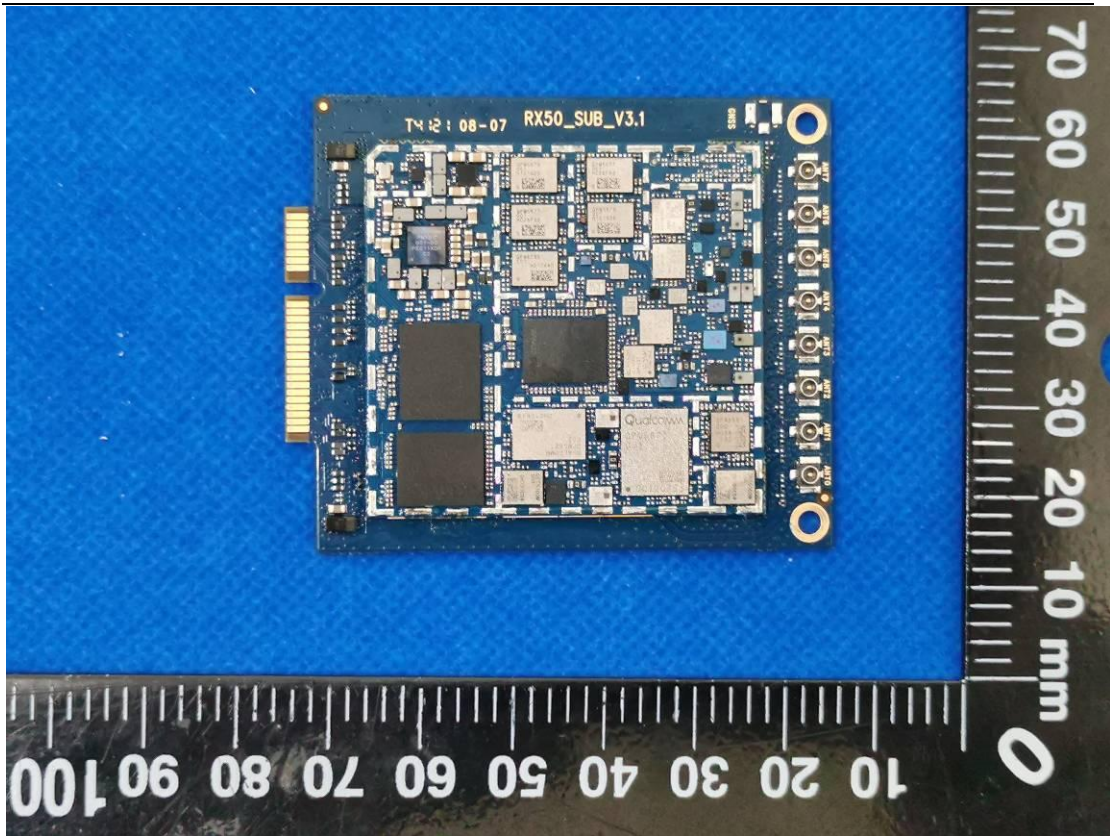

FCC ID: 2ALJJR50

Internal Photos

1. EUT uncover view

2. Antenna view