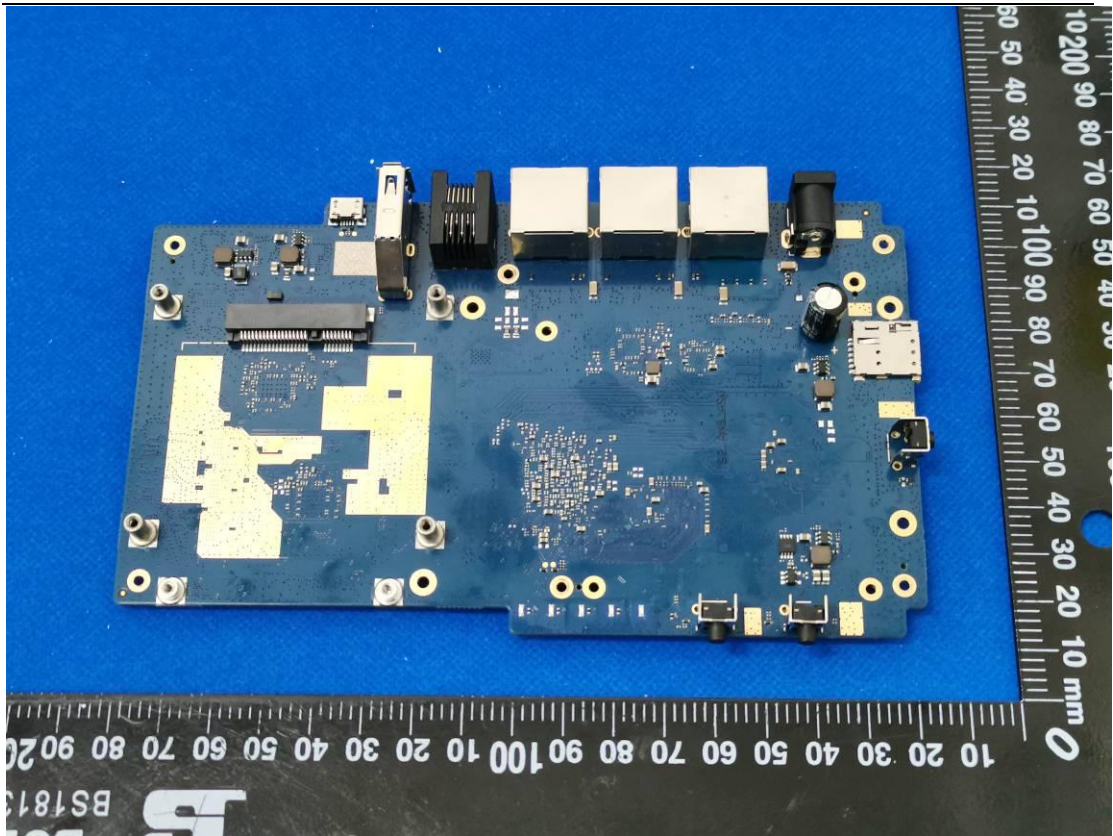

FCC ID: 2ALJJR50

Internal Photos

1. EUT uncover view

2. Antenna view