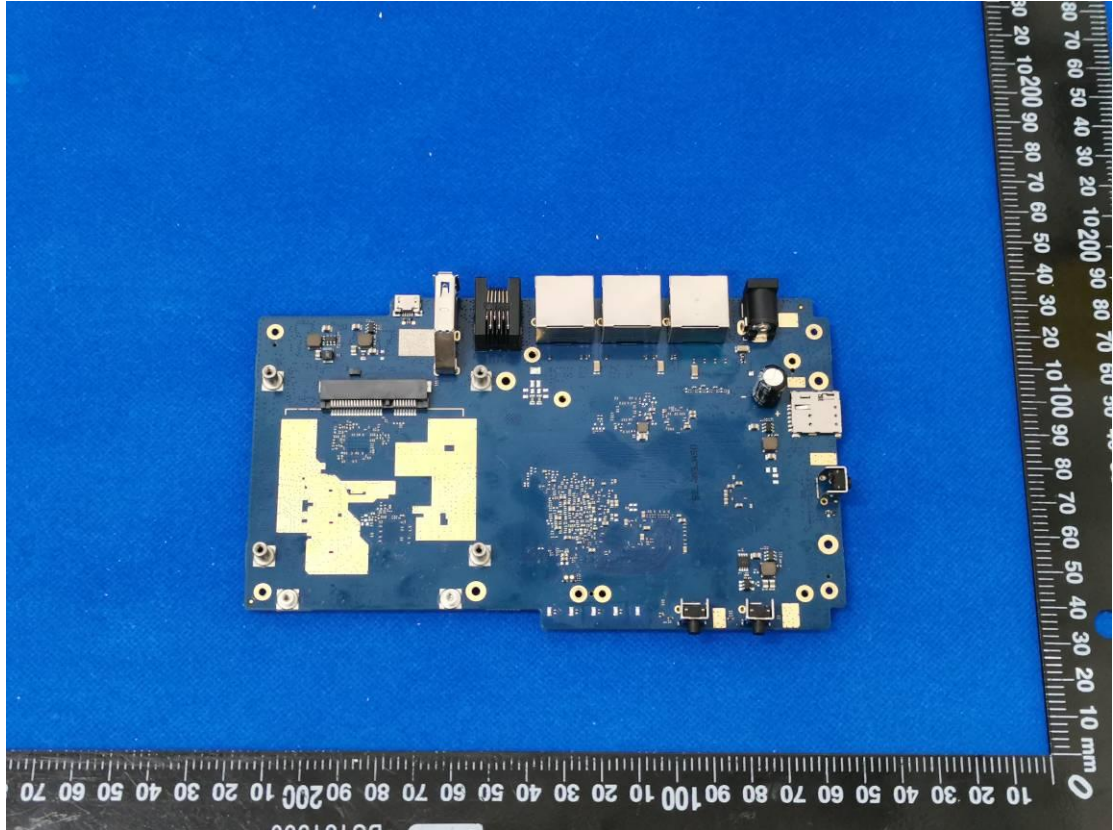

FCC ID: 2ALJJR50

Internal Photos

1. EUT uncover view

2. Antenna view