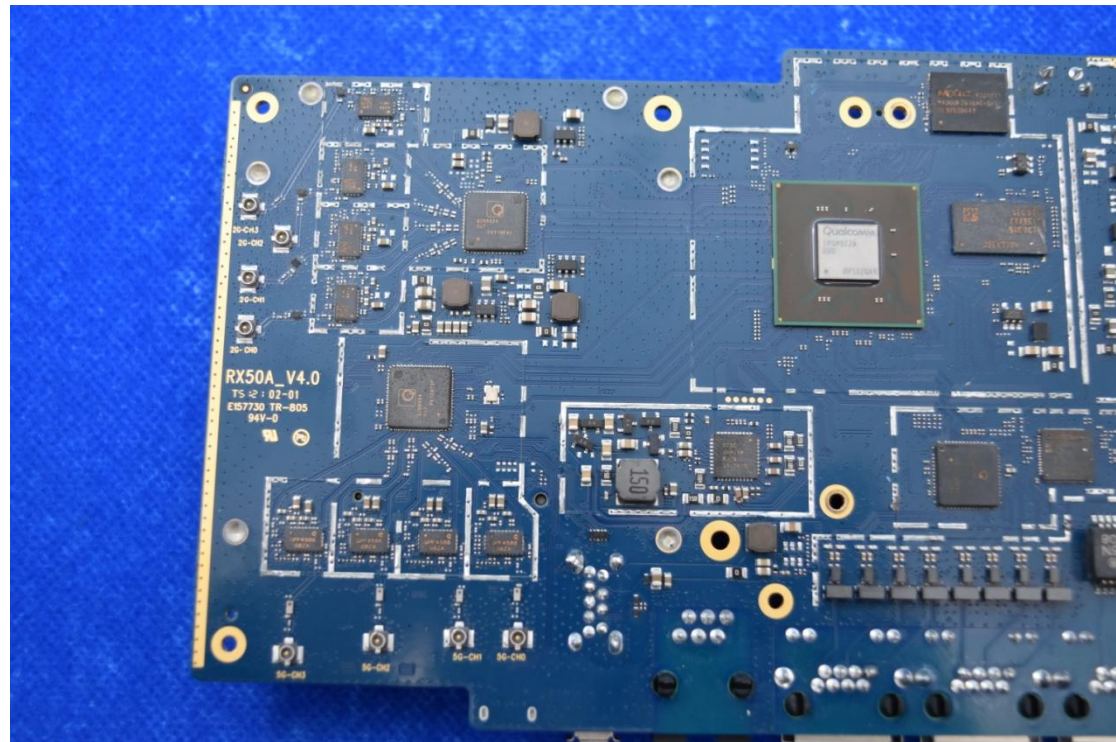

FCC ID: 2ALJJR50

Internal Photos

1. EUT uncover view

2. Antenna view