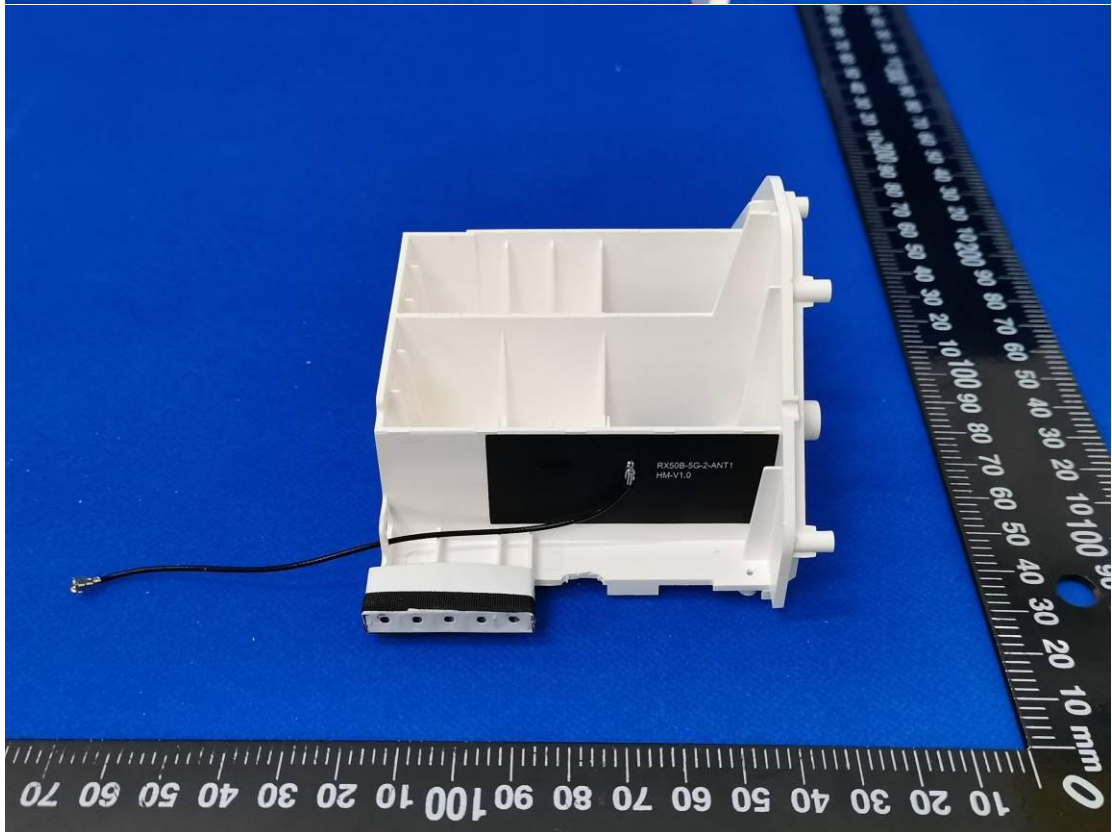

FCC ID: 2ALJJR50

Internal Photos

1. EUT uncover view

2. Antenna view