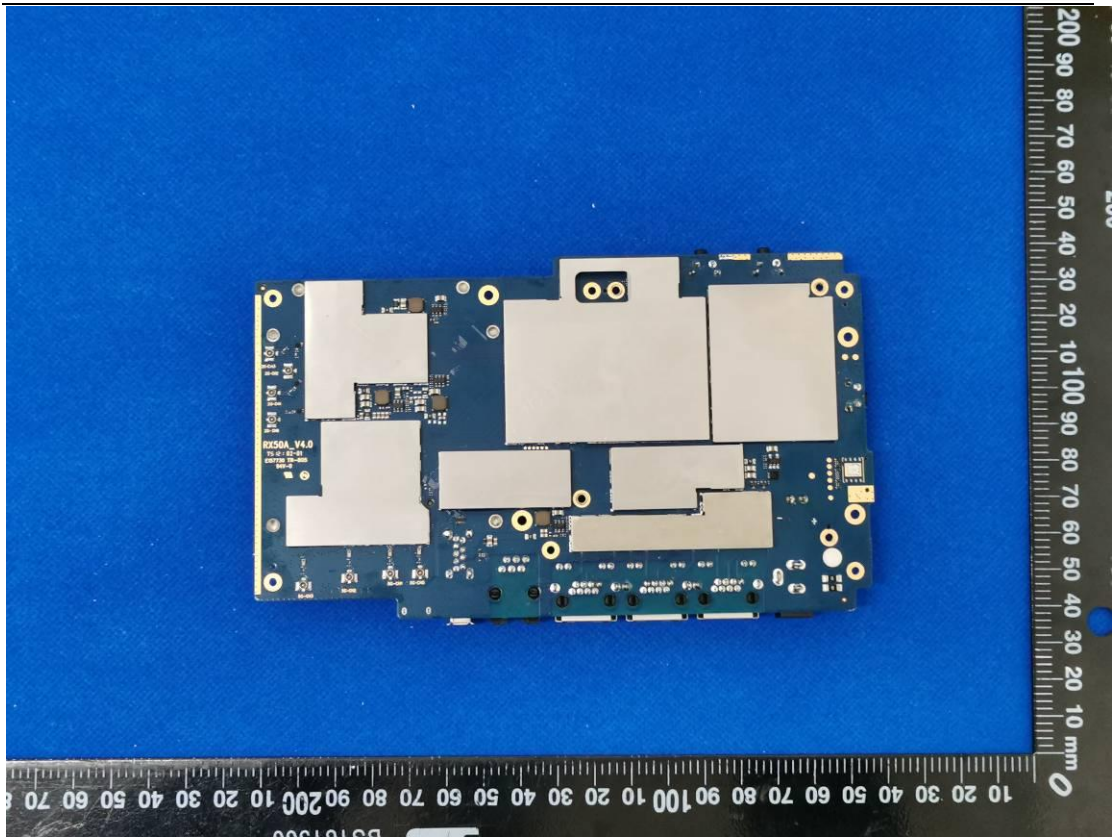

FCC ID: 2ALJJR50

Internal Photos

1. EUT uncover view

2. Antenna view