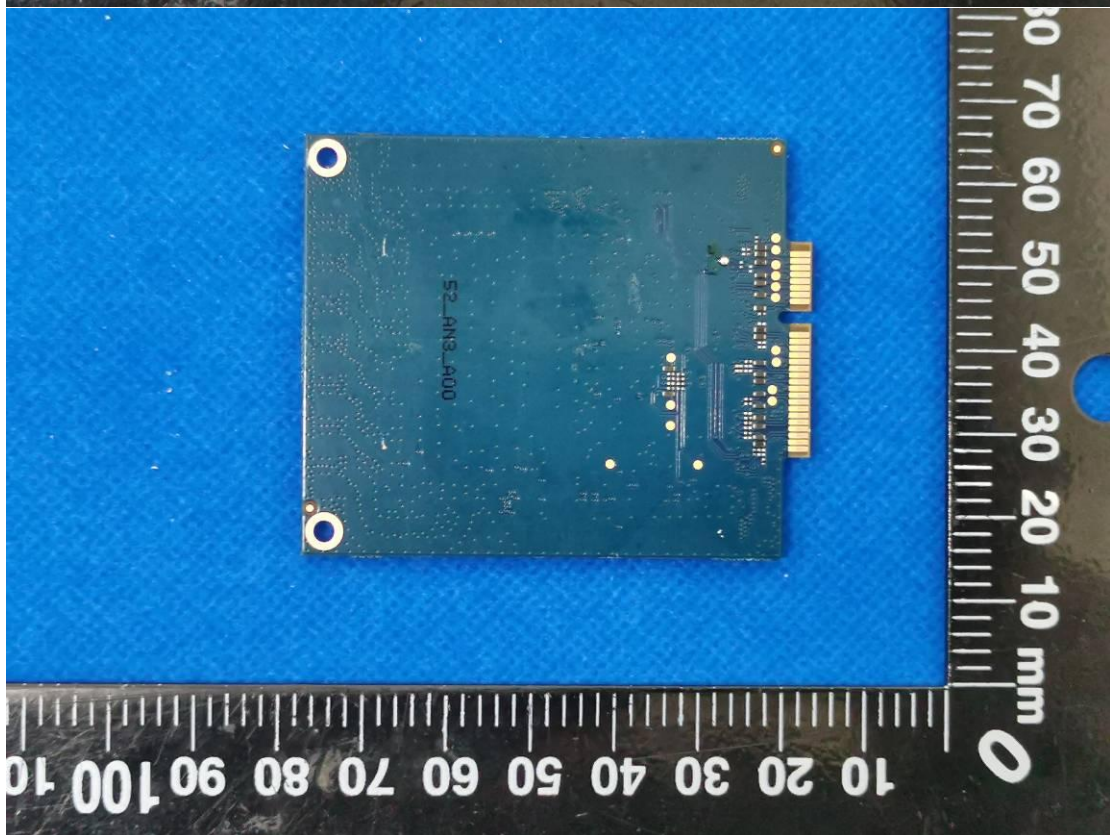

FCC ID: 2ALJJR50

Internal Photos

1. EUT uncover view

2. Antenna view