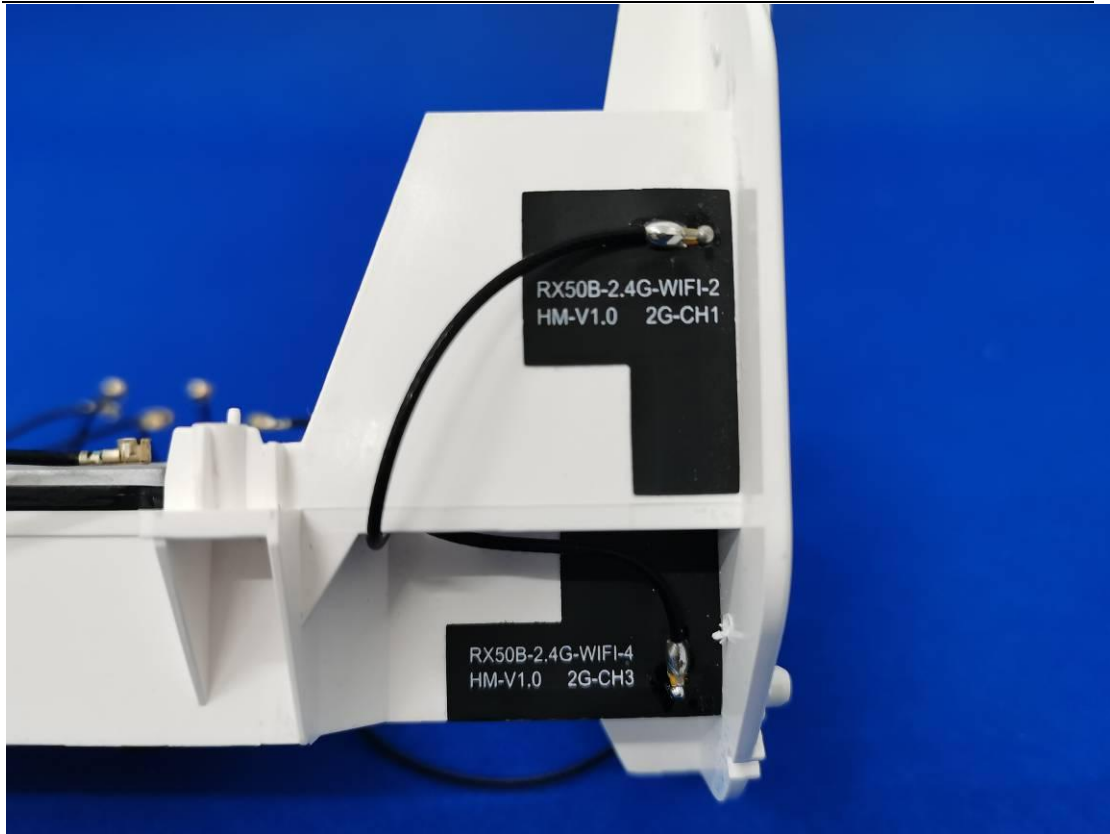

FCC ID: 2ALJJR50

Internal Photos

1. EUT uncover view

2. Antenna view