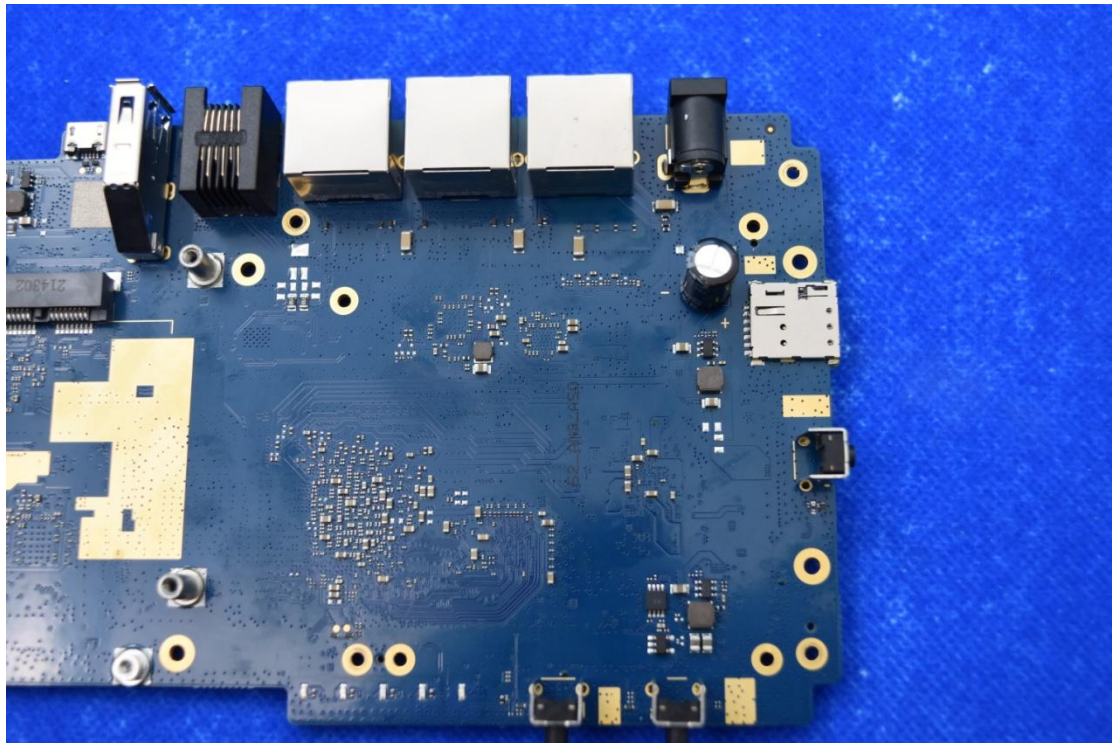

FCC ID: 2ALJJR50

Internal Photos

1. EUT uncover view

2. Antenna view