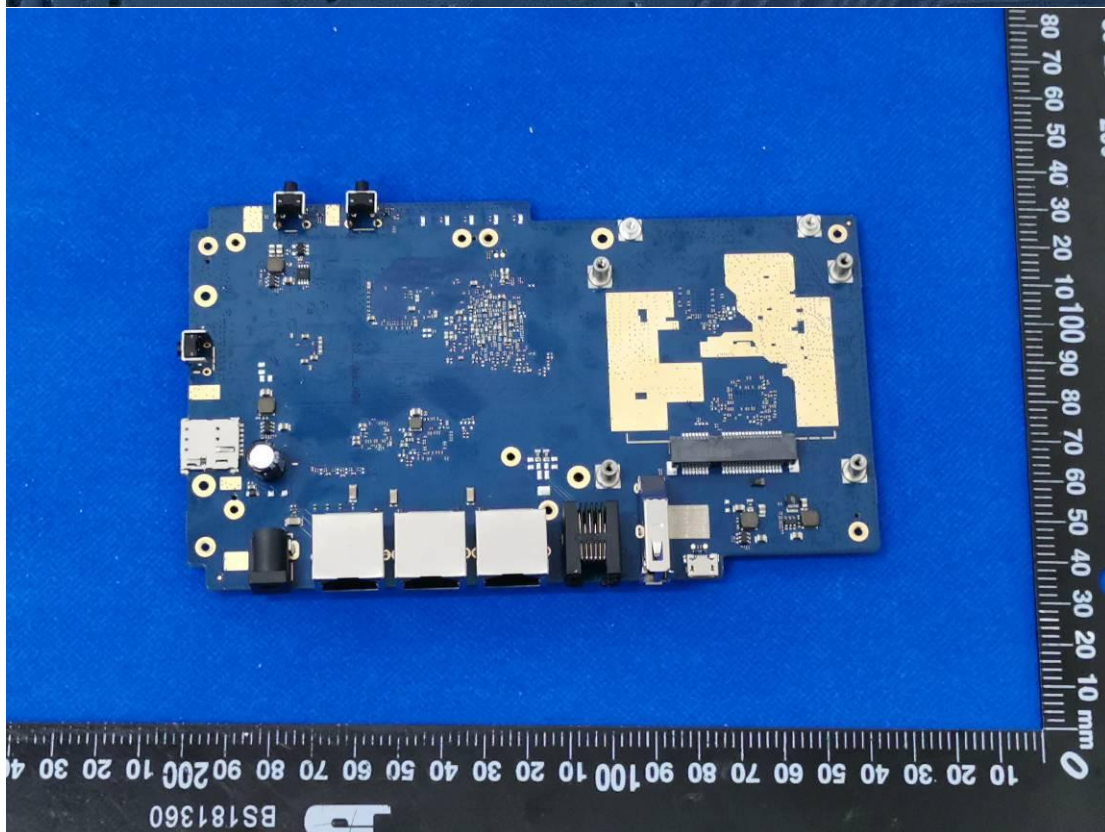

FCC ID: 2ALJJR50

Internal Photos

1. EUT uncover view

2. Antenna view