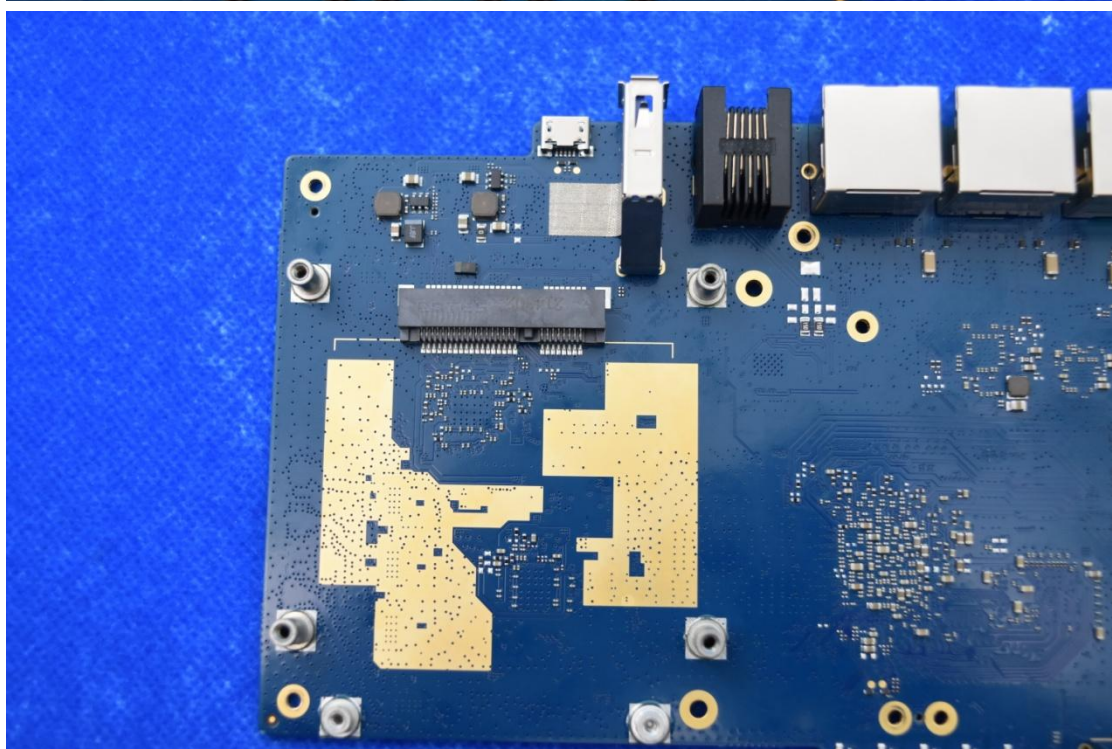

FCC ID: 2ALJJR50

Internal Photos

1. EUT uncover view

2. Antenna view