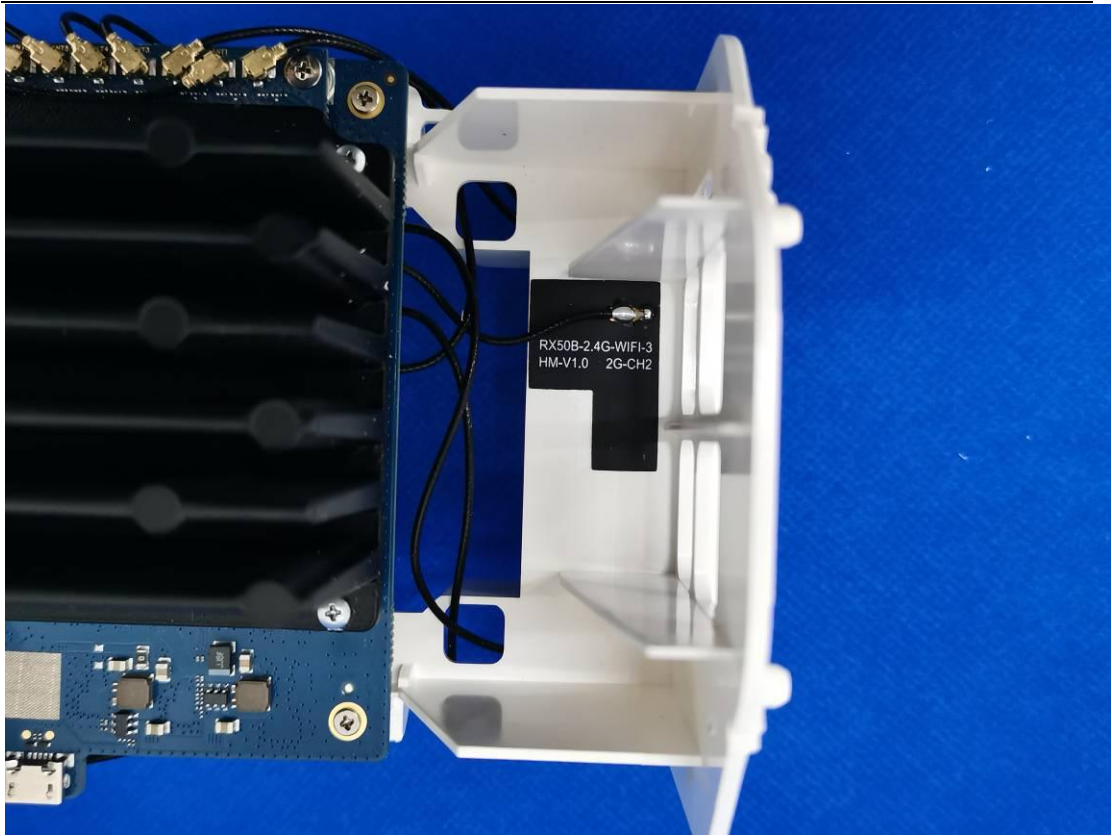

FCC ID: 2ALJJR50

Internal Photos

1. EUT uncover view

2. Antenna view