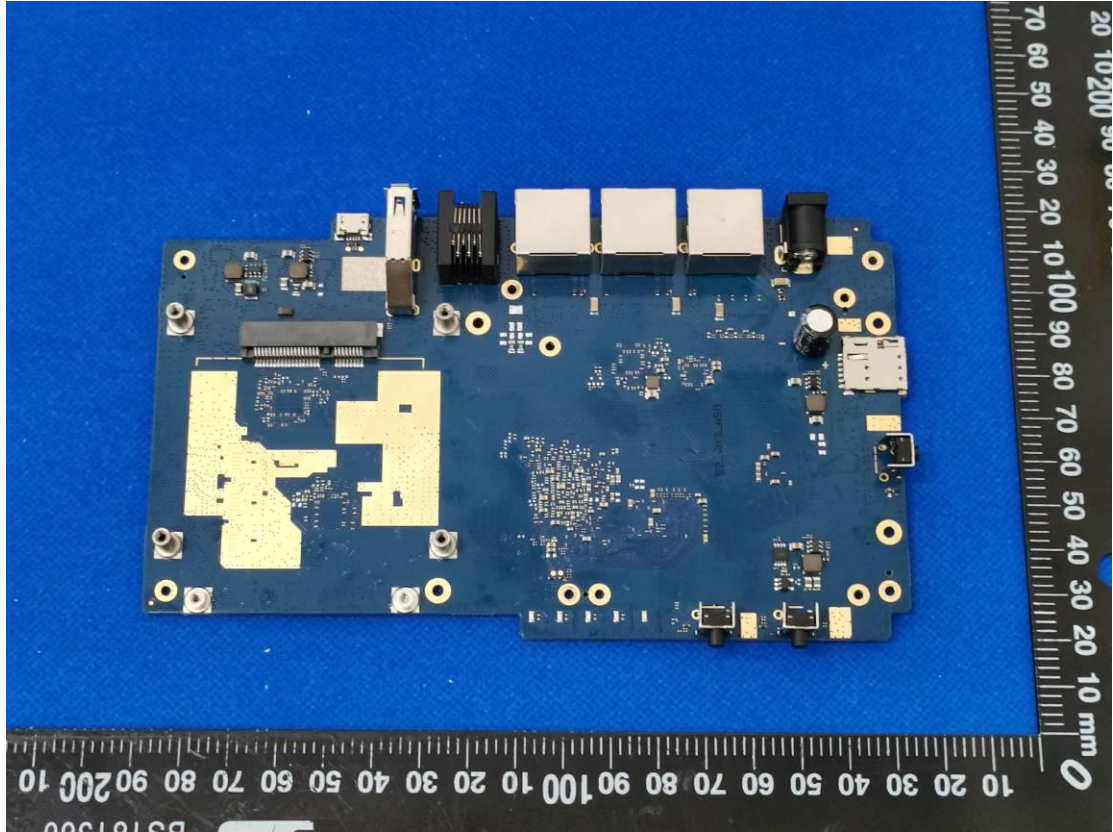

FCC ID: 2ALJJR50

Internal Photos

1. EUT uncover view

2. Antenna view