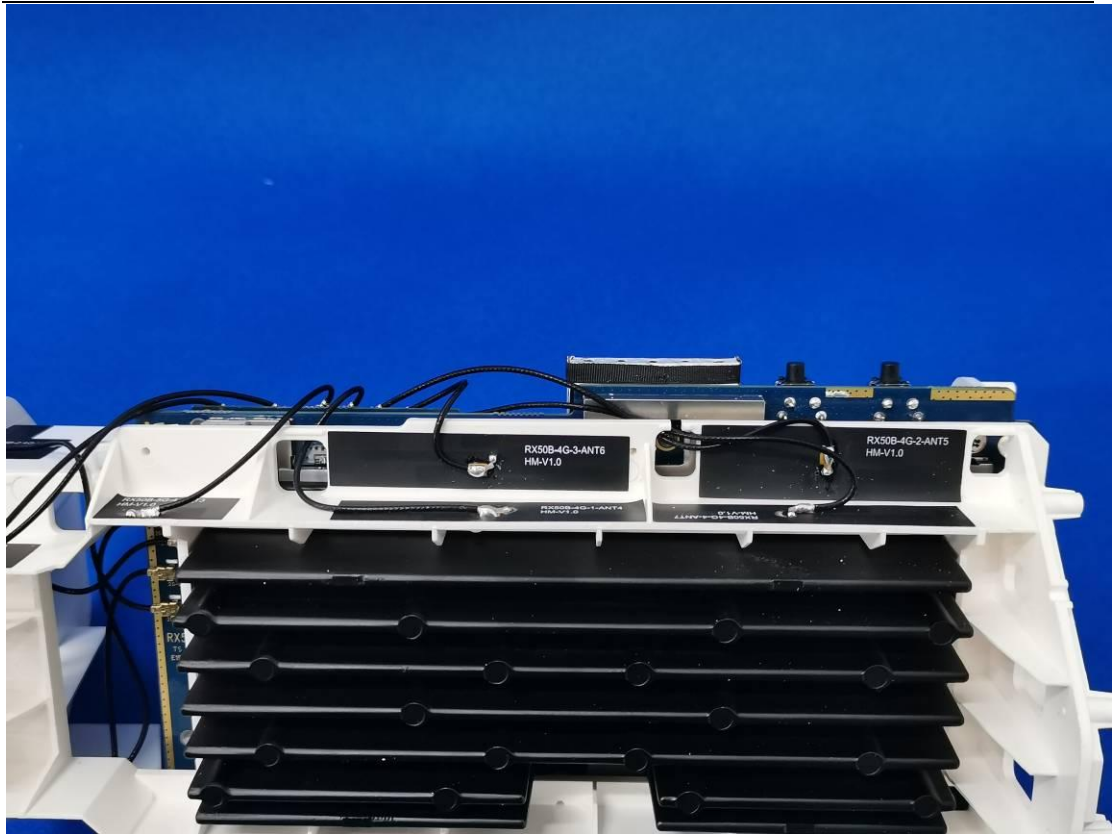

FCC ID: 2ALJJR50

Internal Photos

1. EUT uncover view

2. Antenna view