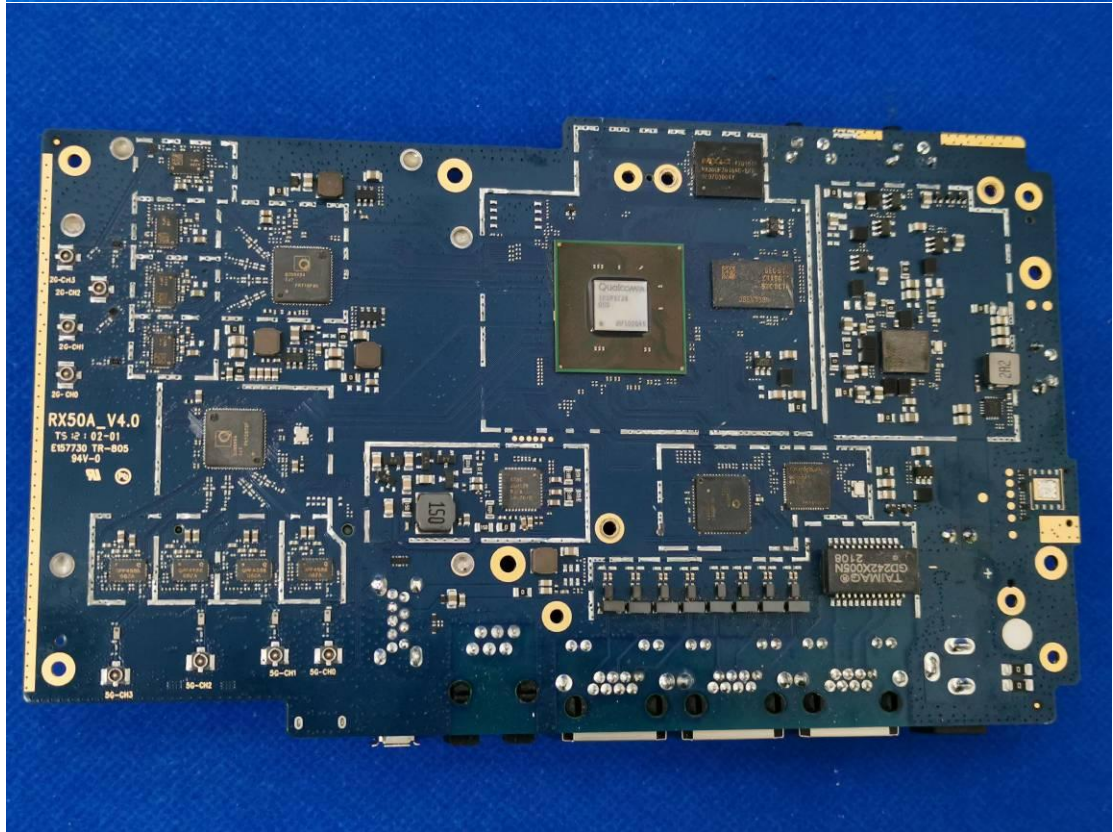

FCC ID: 2ALJJR50

Internal Photos

1. EUT uncover view

2. Antenna view