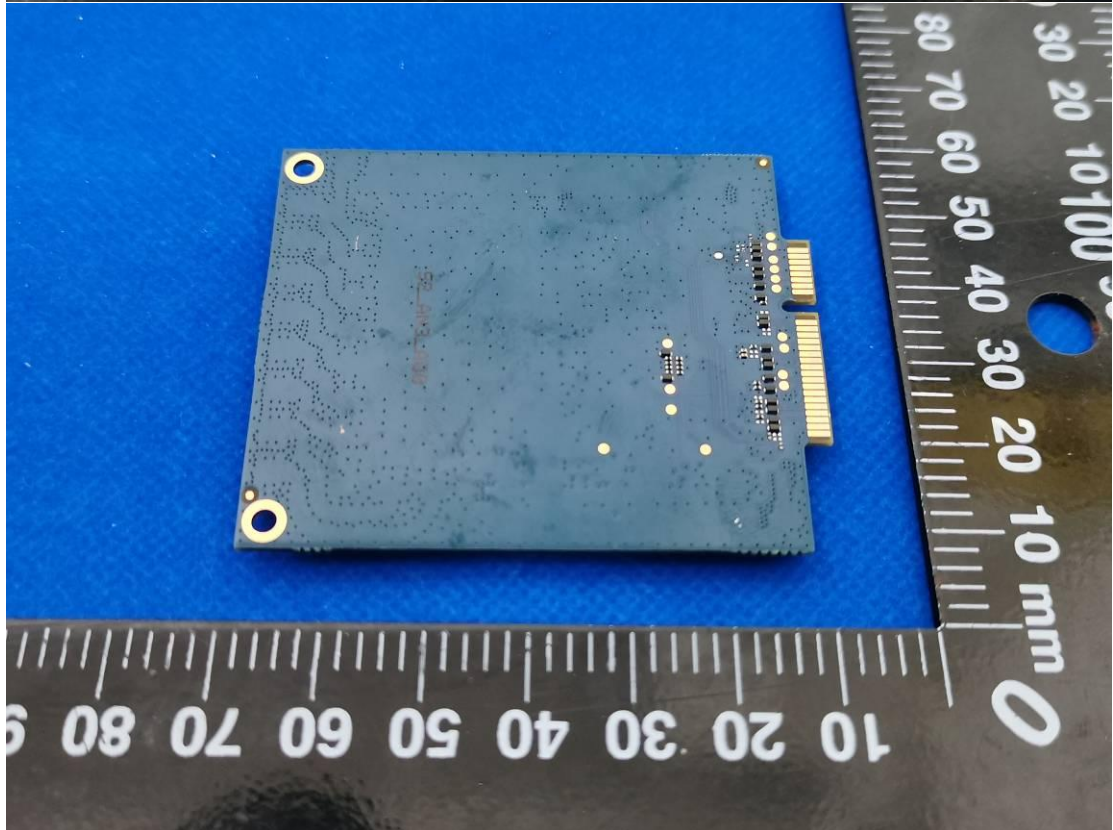

FCC ID: 2ALJJR50

Internal Photos

1. EUT uncover view

2. Antenna view