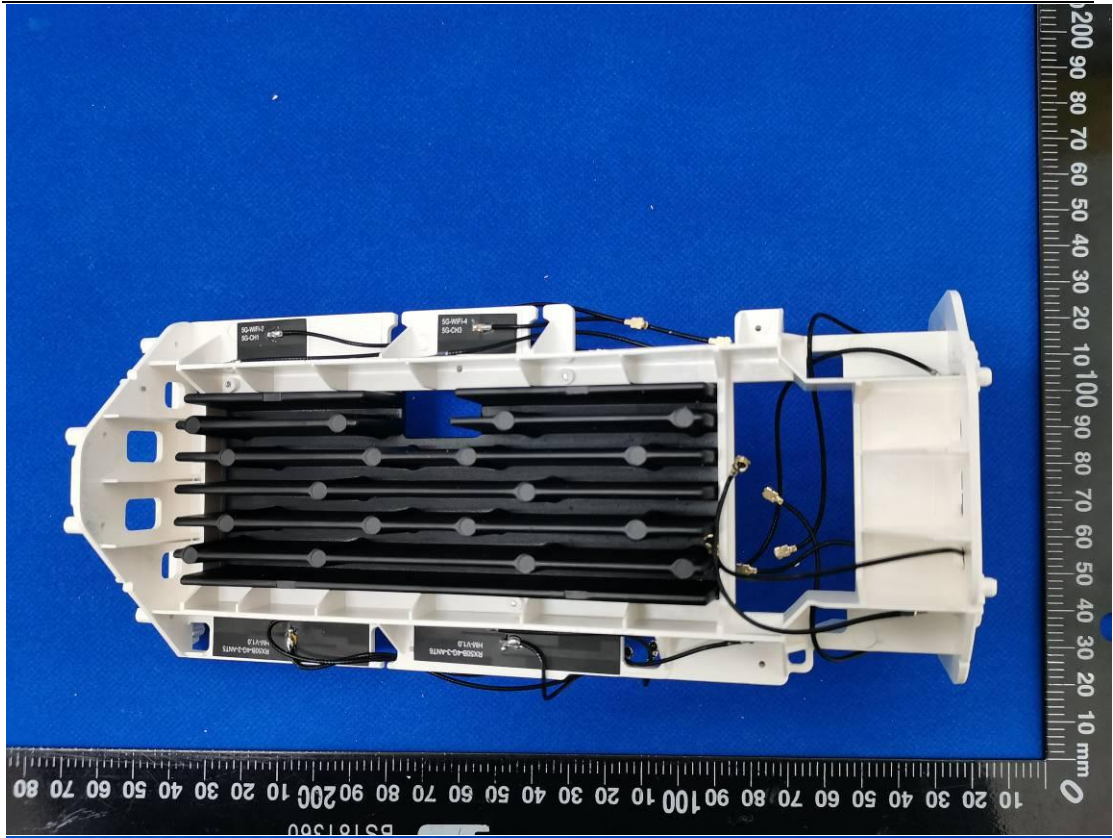

FCC ID: 2ALJJR50

Internal Photos

1. EUT uncover view

2. Antenna view