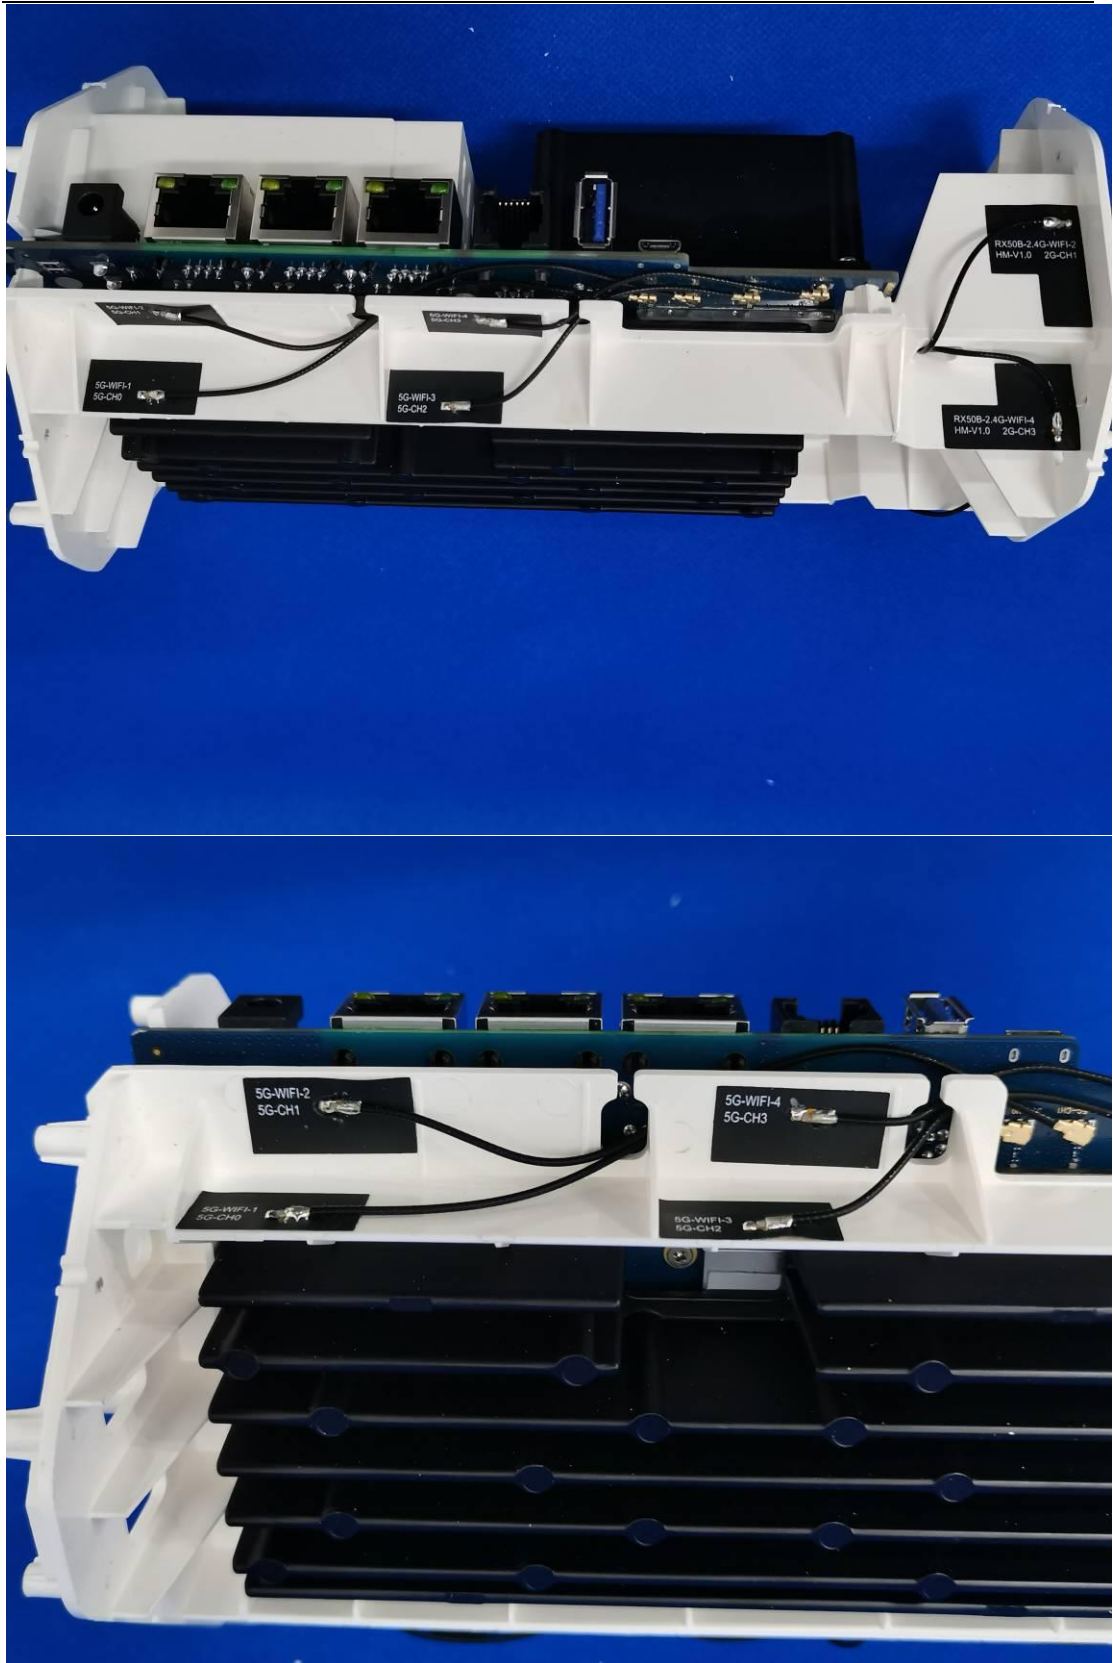

FCC ID: 2ALJJR50

Internal Photos

1. EUT uncover view

2. Antenna view