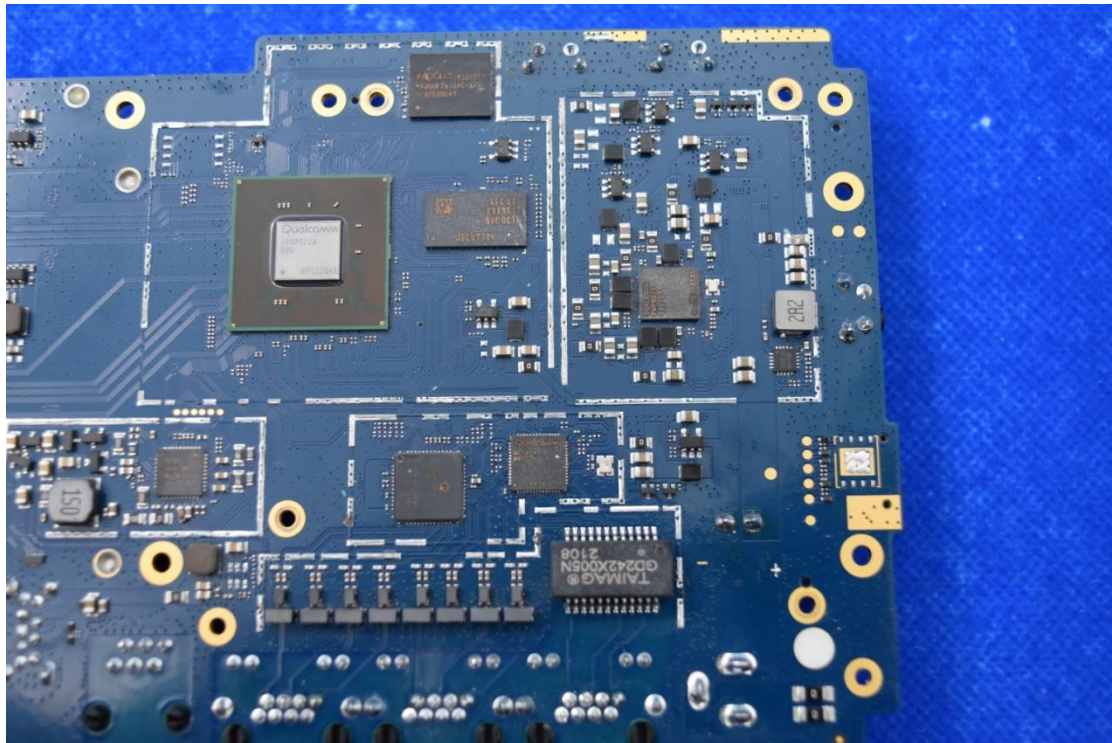

FCC ID: 2ALJJR50

Internal Photos

1. EUT uncover view

2. Antenna view