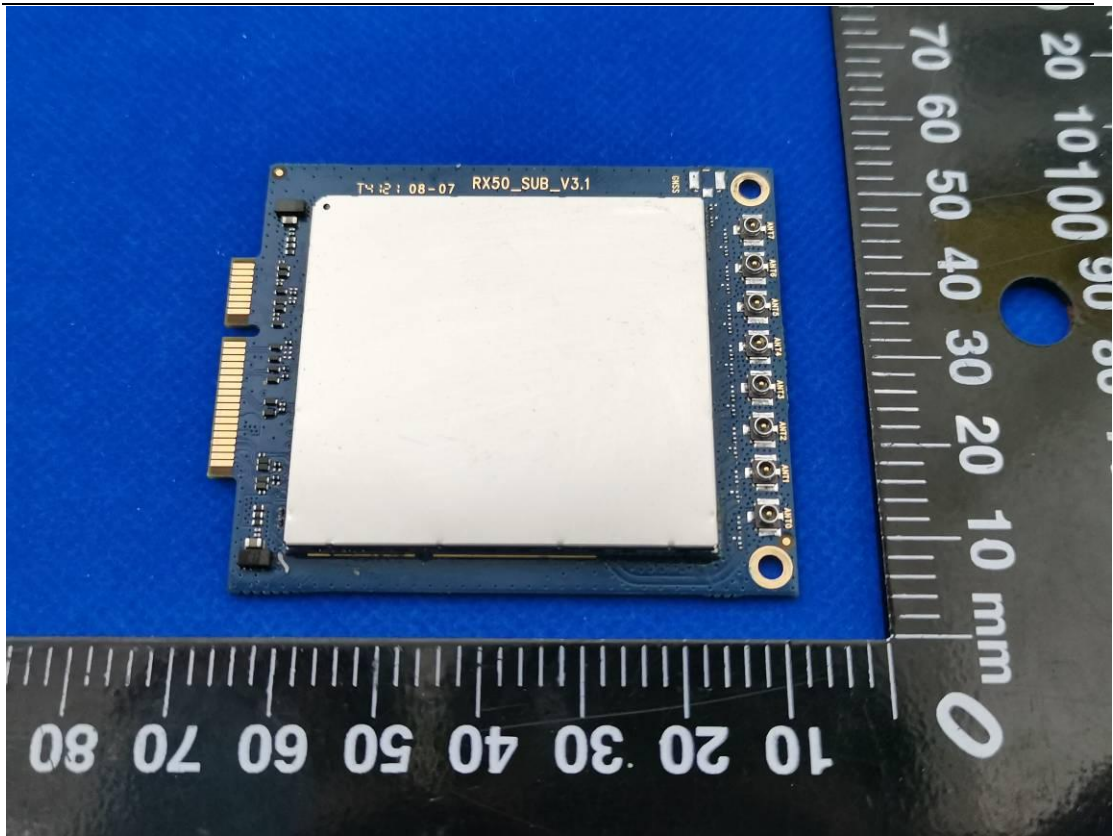

FCC ID: 2ALJJR50

Internal Photos

1. EUT uncover view

2. Antenna view