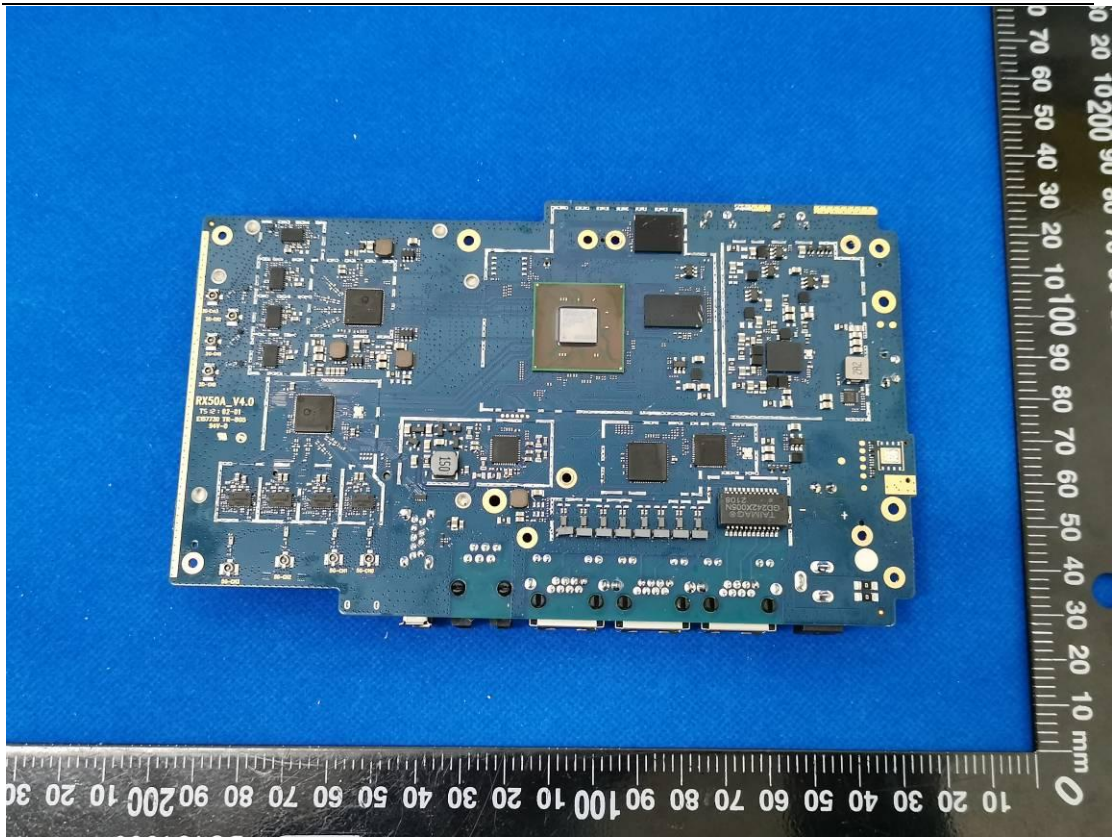

FCC ID: 2ALJJR50

Internal Photos

1. EUT uncover view

2. Antenna view