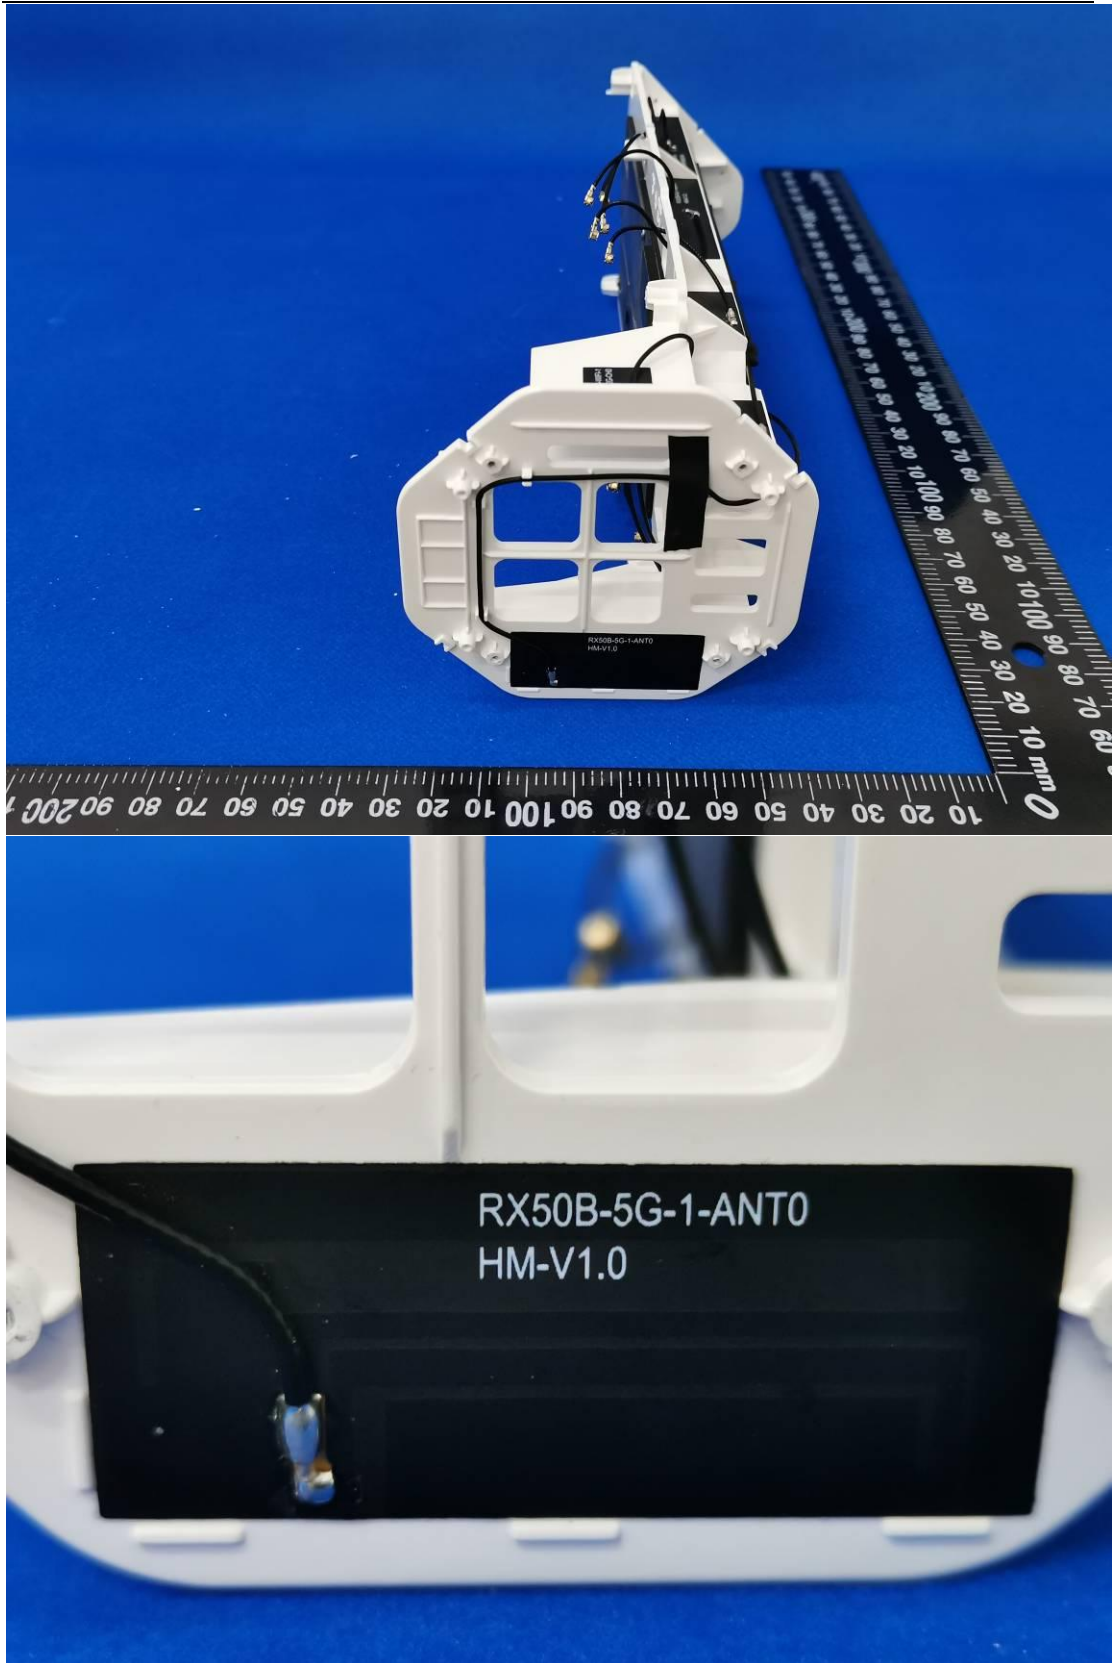

FCC ID: 2ALJJR50

Internal Photos

1. EUT uncover view

2. Antenna view