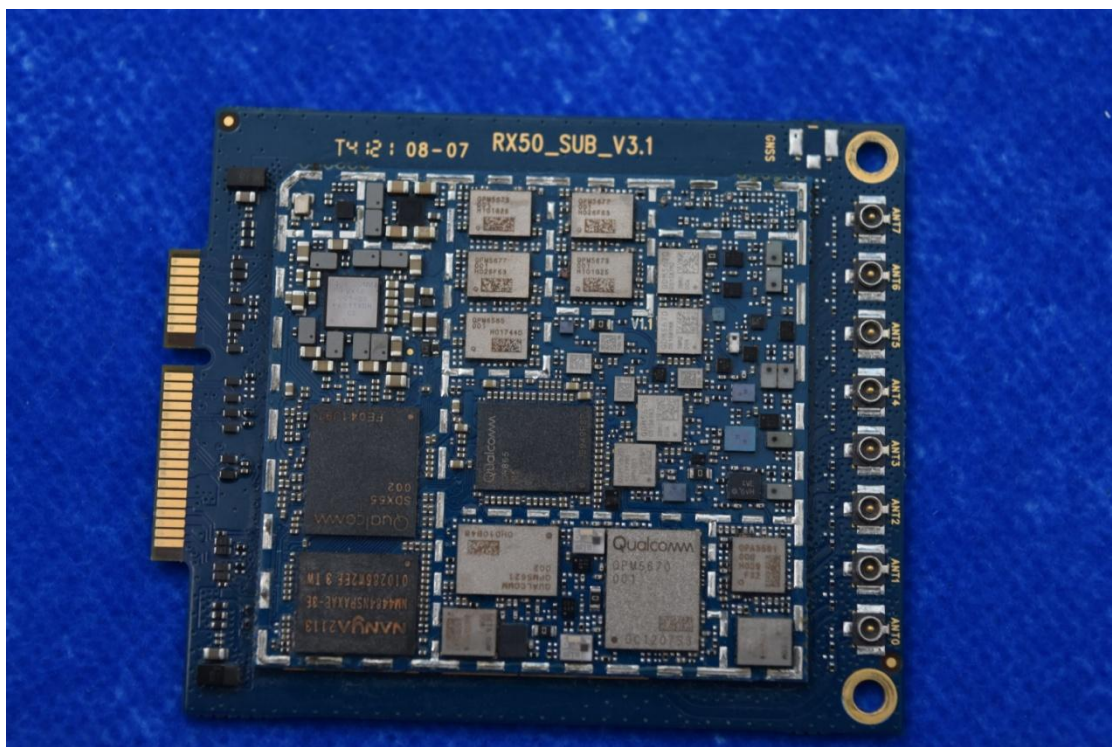

FCC ID: 2ALJJR50

Internal Photos

1. EUT uncover view

2. Antenna view