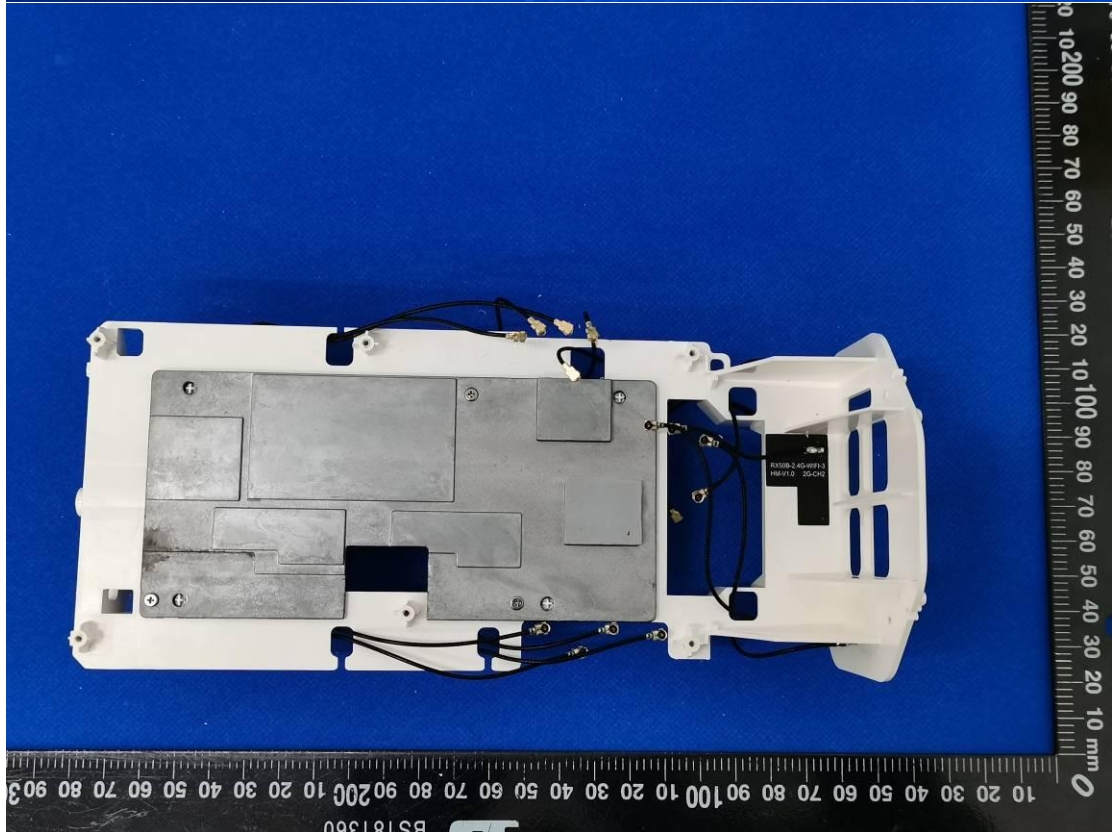

FCC ID: 2ALJJR50

Internal Photos

1. EUT uncover view

2. Antenna view