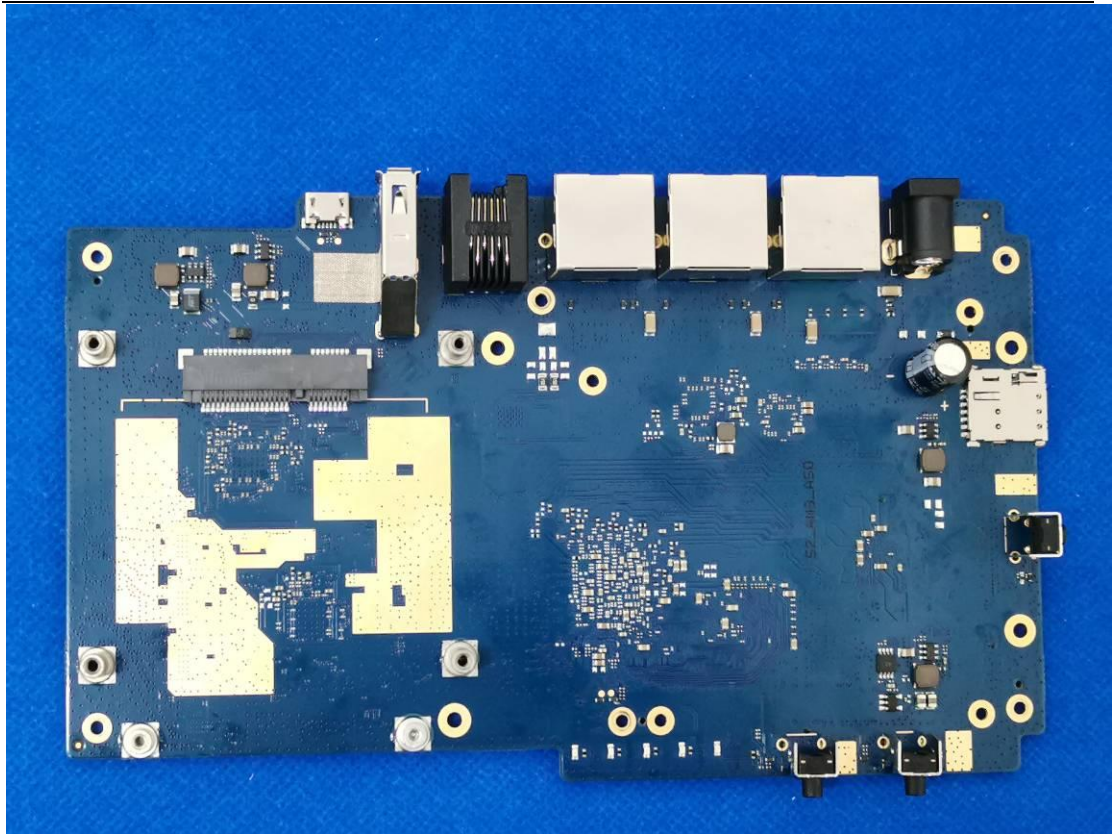

FCC ID: 2ALJJR50

Internal Photos

1. EUT uncover view

2. Antenna view