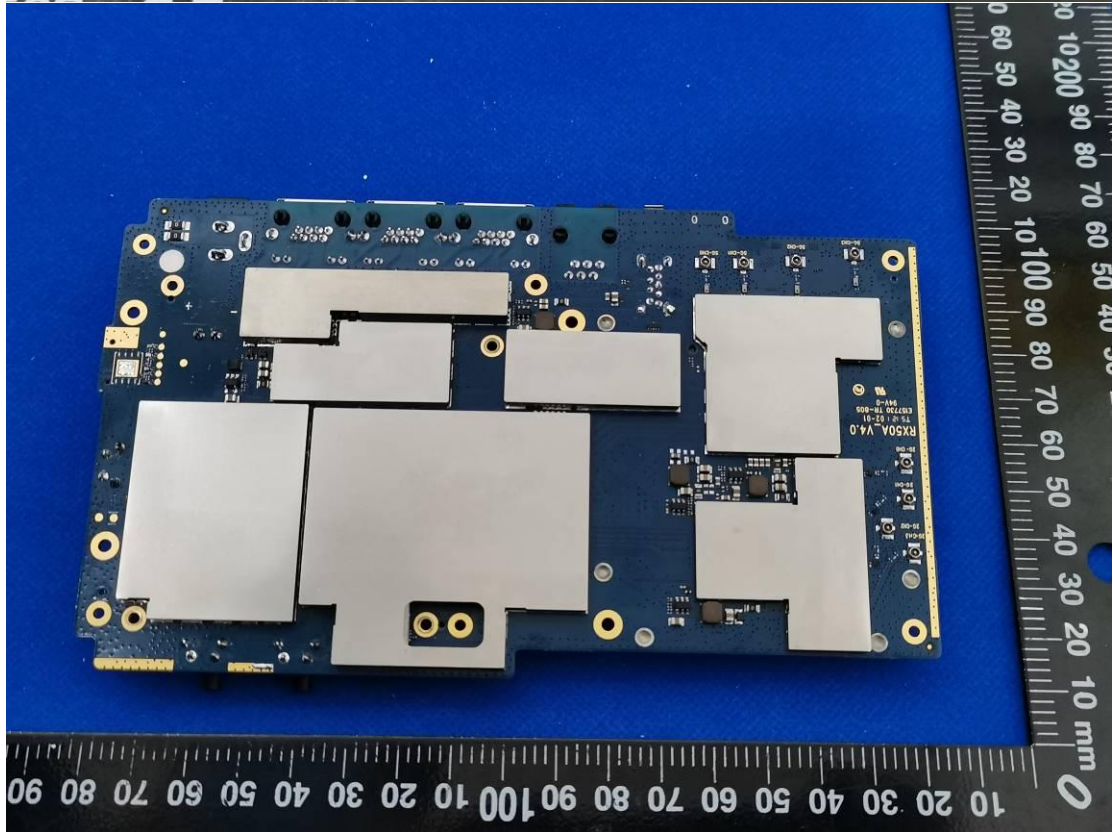

FCC ID: 2ALJJR50

Internal Photos

1. EUT uncover view

2. Antenna view